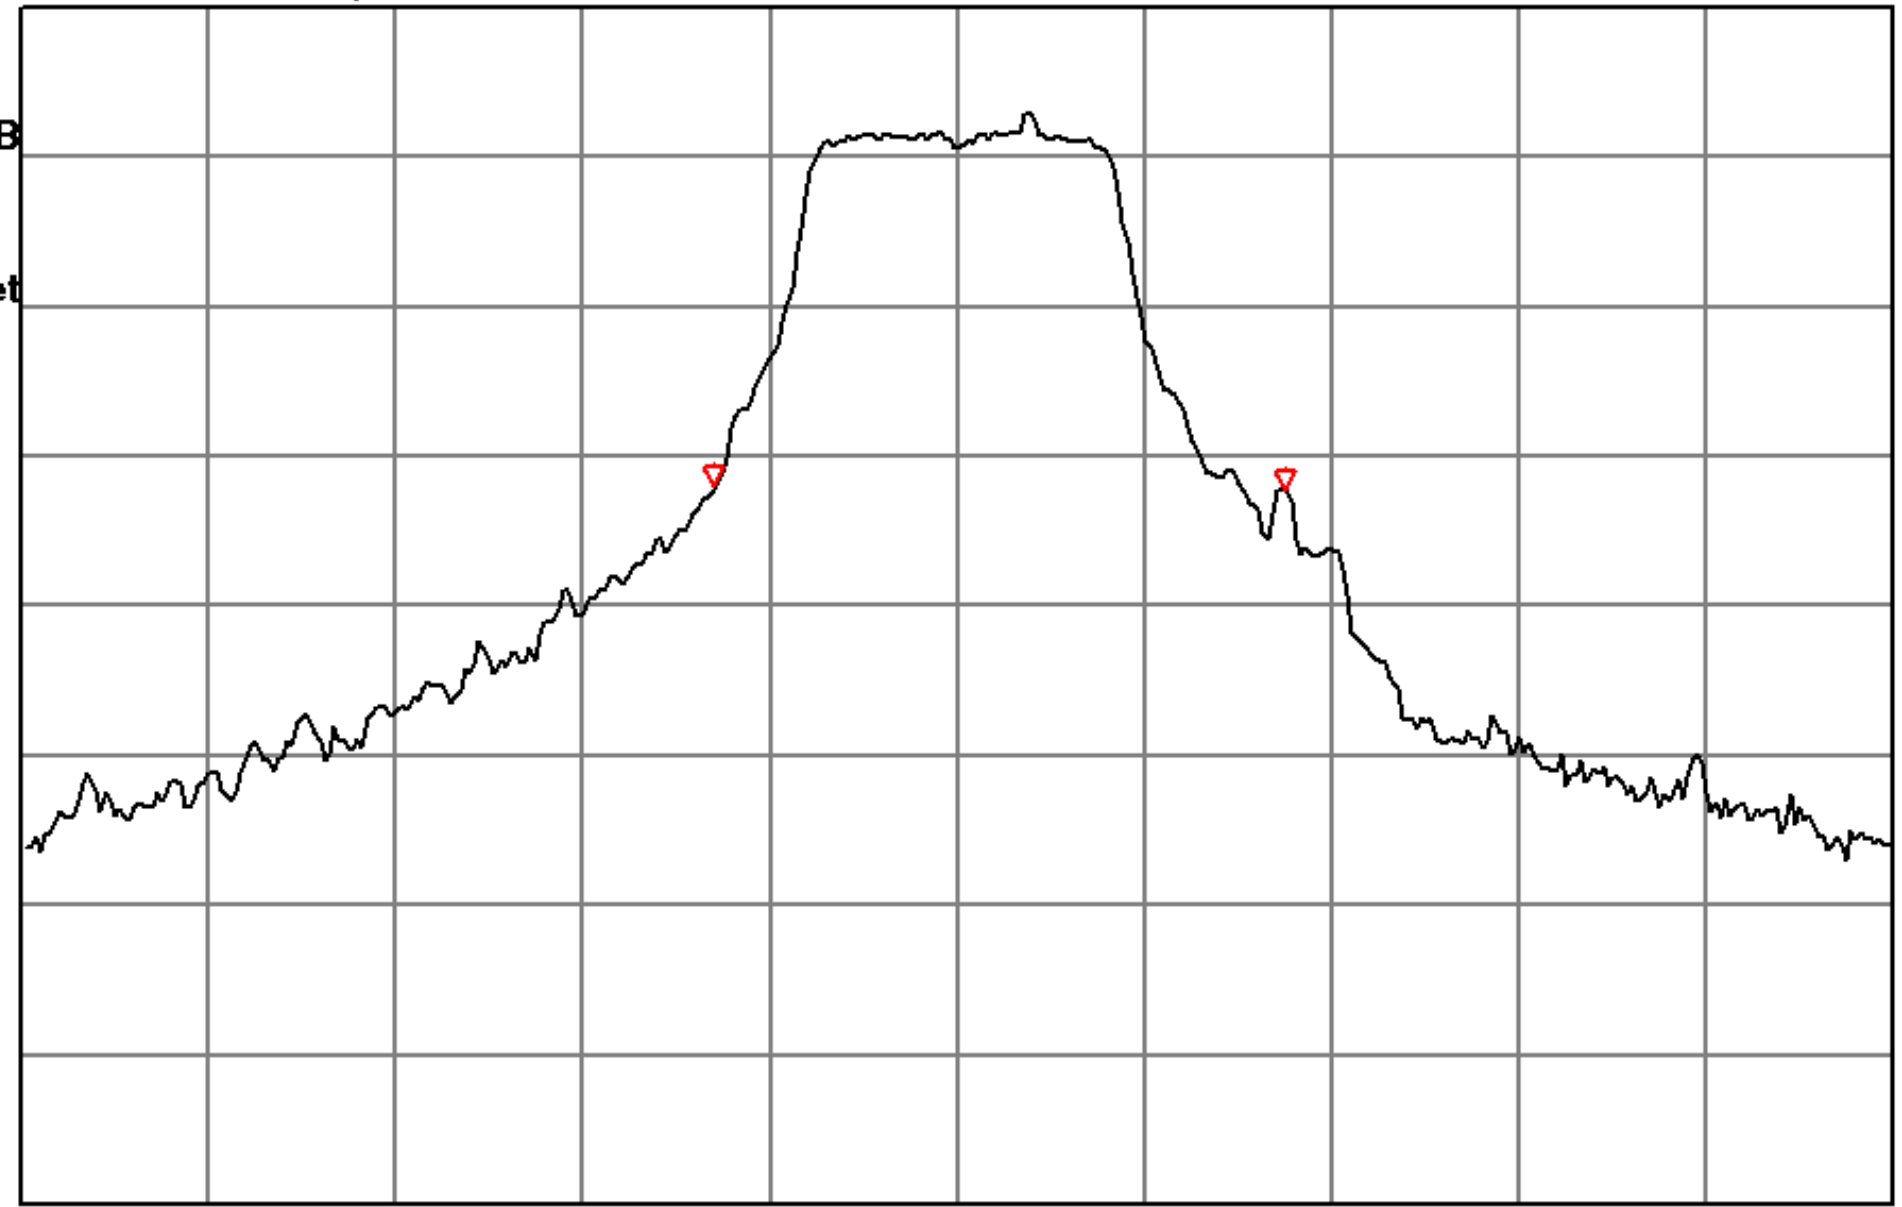

RTL

26 dB BW

MKR DELTA -30.500 MHz

09:30:56 Feb 01, 2006

REF 3.0 dBm

ATTEN 40 dB

0.32 dB

Log
10 dB

Offset
0 dB

Amplitude [dBm]

5130.000

5180.000

5230.000

RBW 1 MHz VBW 3 MHz

Frequency [MHz]

SWP 20.0 ms

SPAN 100.000 MHz