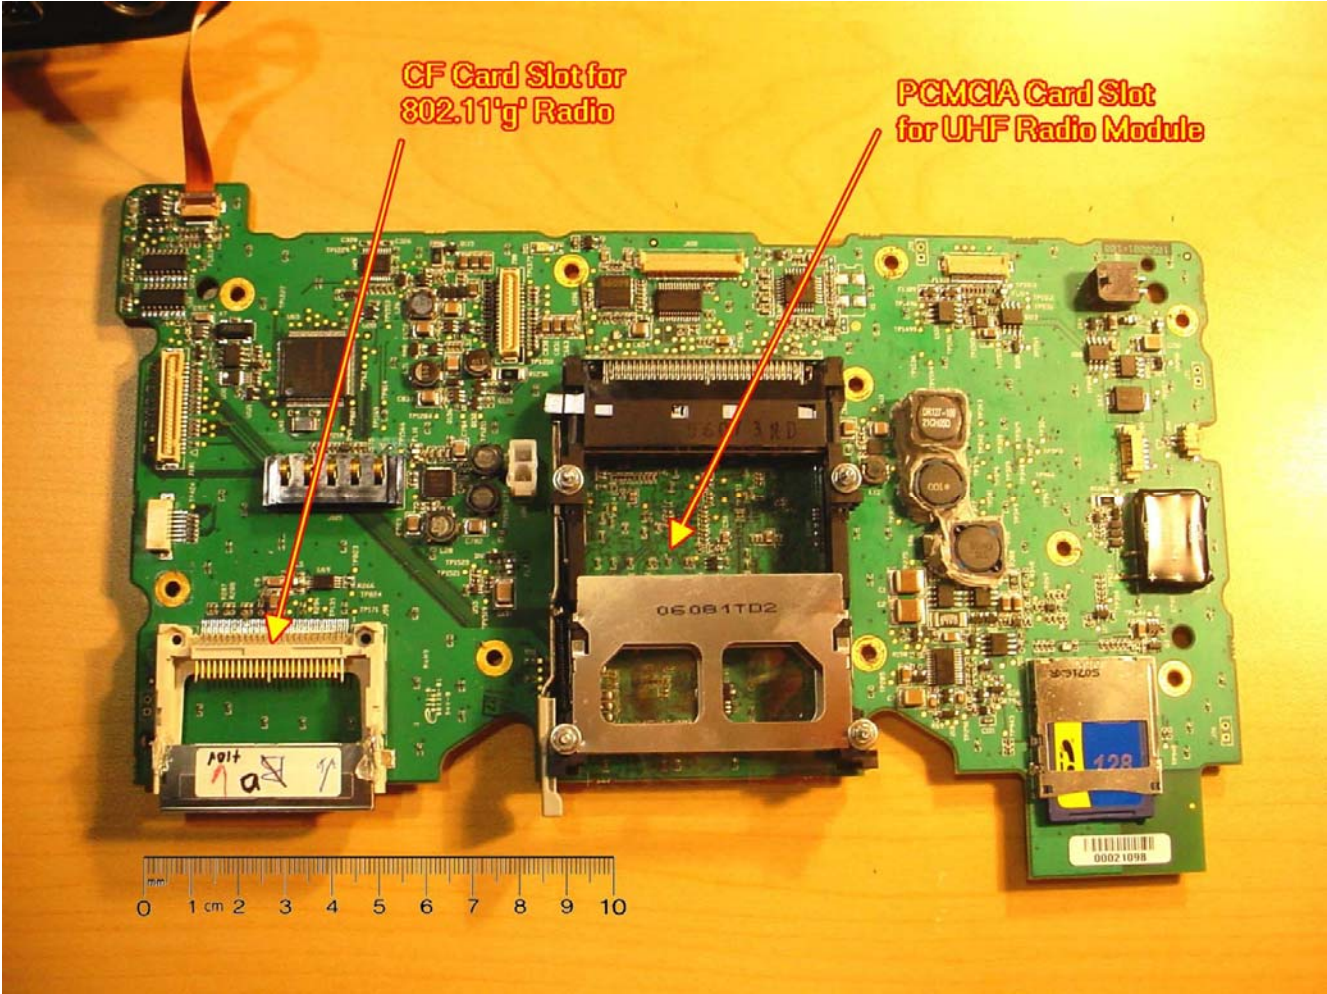

ANNEX 3 – INTERNAL EUT PHOTOS

Psion Teklogix, Inc.
Vehicle Mount Computer, Model 8530 G2
FCC ID: GM38530G2
IC: 2739D-8530G2

ANNEX 3 – INTERNAL EUT PHOTOS

**Psion Teklogix, Inc.
Vehicle Mount Computer, Model 8530 G2
FCC ID: GM38530G2
IC: 2739D-8530G2**

ANNEX 3 – INTERNAL EUT PHOTOS

FRONT SIDE (MAIN BOARD)

Psion Teklogix, Inc.
Vehicle Mount Computer, Model 8530 G2
FCC ID: GM38530G2
IC: 2739D-8530G2

ANNEX 3 – INTERNAL EUT PHOTOS

BACK SIDE (MAIN BOARD)

**Psion Teklogix, Inc.
Vehicle Mount Computer, Model 8530 G2
FCC ID: GM38530G2
IC: 2739D-8530G2**

ANNEX 3 – INTERNAL EUT PHOTOS

BLUETOOTH Radio (CLOSE-UP)

Psion Teklogix, Inc.
Vehicle Mount Computer, Model 8530 G2
FCC ID: GM38530G2
IC: 2739D-8530G2

ANNEX 3 – INTERNAL EUT PHOTOS

Psion Teklogix, Inc.
Vehicle Mount Computer, Model 8530 G2
FCC ID: GM38530G2
IC: 2739D-8530G2