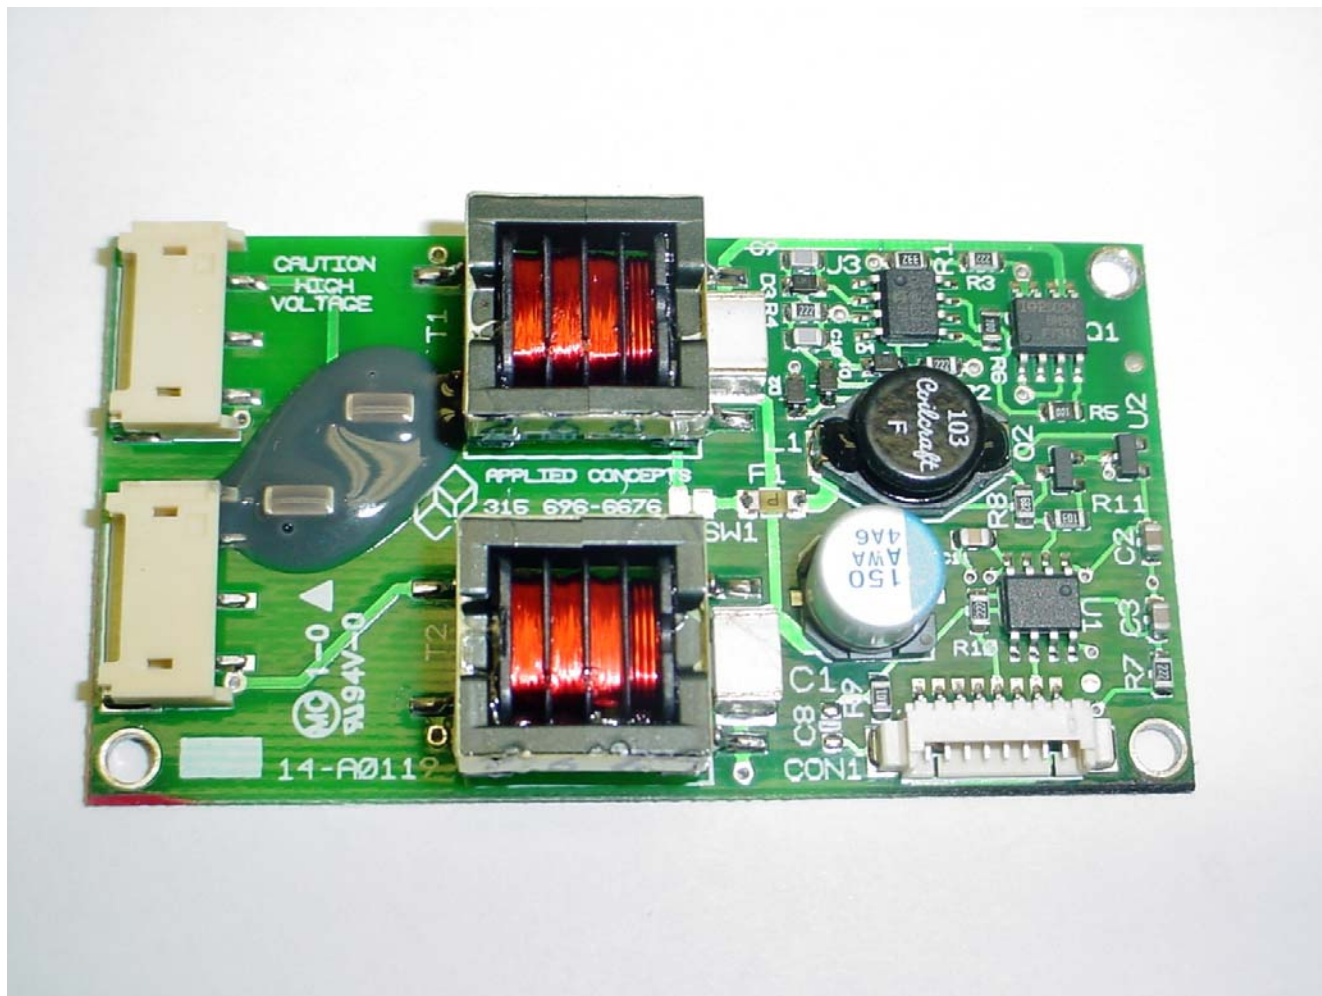

ANNEX 3 – INTERNAL EUT PHOTOS

**Psion Teklogix, Inc.
Vehicle Mount Computer, Model 8530 G2
FCC ID: GM38530G2
IC: 2739D-8530G2**

ANNEX 3 – INTERNAL EUT PHOTOS

Psion Teklogix, Inc.
Vehicle Mount Computer, Model 8530 G2
FCC ID: GM38530G2
IC: 2739D-8530G2

ANNEX 3 – INTERNAL EUT PHOTOS

Psion Teklogix, Inc.
Vehicle Mount Computer, Model 8530 G2
FCC ID: GM38530G2
IC: 2739D-8530G2

ANNEX 3 – INTERNAL EUT PHOTOS

**Psion Teklogix, Inc.
Vehicle Mount Computer, Model 8530 G2
FCC ID: GM38530G2
IC: 2739D-8530G2**

ANNEX 3 – INTERNAL EUT PHOTOS

FRONT SIDE (MAIN BOARD)

Psion Teklogix, Inc.
Vehicle Mount Computer, Model 8530 G2
FCC ID: GM38530G2
IC: 2739D-8530G2

ANNEX 3 – INTERNAL EUT PHOTOS

BACK SIDE (MAIN BOARD)

**Psion Teklogix, Inc.
Vehicle Mount Computer, Model 8530 G2
FCC ID: GM38530G2
IC: 2739D-8530G2**