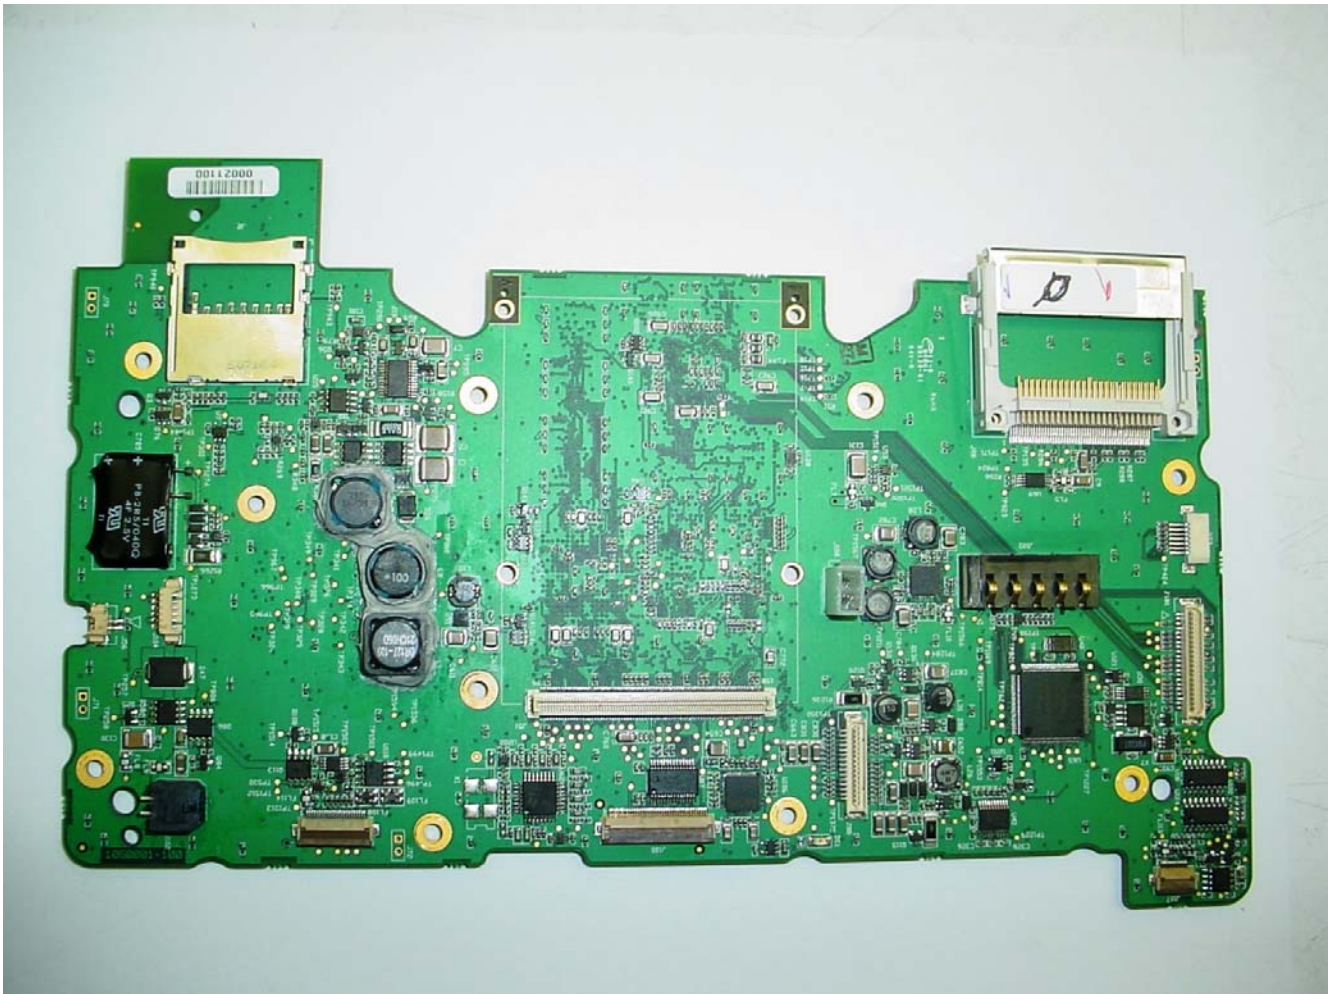

ANNEX 3 – INTERNAL EUT PHOTOS

Psion Teklogix, Inc.
Vehicle Mount Computer, Model 8530 G2
FCC ID: GM38530G2
IC: 2739D-8530G2

ANNEX 3 – INTERNAL EUT PHOTOS

**Psion Teklogix, Inc.
Vehicle Mount Computer, Model 8530 G2
FCC ID: GM38530G2
IC: 2739D-8530G2**

ANNEX 3 – INTERNAL EUT PHOTOS

FRONT SIDE (MAIN BOARD)

Psion Teklogix, Inc.
Vehicle Mount Computer, Model 8530 G2
FCC ID: GM38530G2
IC: 2739D-8530G2

ANNEX 3 – INTERNAL EUT PHOTOS

BACK SIDE (MAIN BOARD)

**Psion Teklogix, Inc.
Vehicle Mount Computer, Model 8530 G2
FCC ID: GM38530G2
IC: 2739D-8530G2**

ANNEX 3 – INTERNAL EUT PHOTOS

BLUETOOTH Radio (CLOSE-UP)

Psion Teklogix, Inc.
Vehicle Mount Computer, Model 8530 G2
FCC ID: GM38530G2
IC: 2739D-8530G2

ANNEX 3 – INTERNAL EUT PHOTOS

Psion Teklogix, Inc.
Vehicle Mount Computer, Model 8530 G2
FCC ID: GM38530G2
IC: 2739D-8530G2