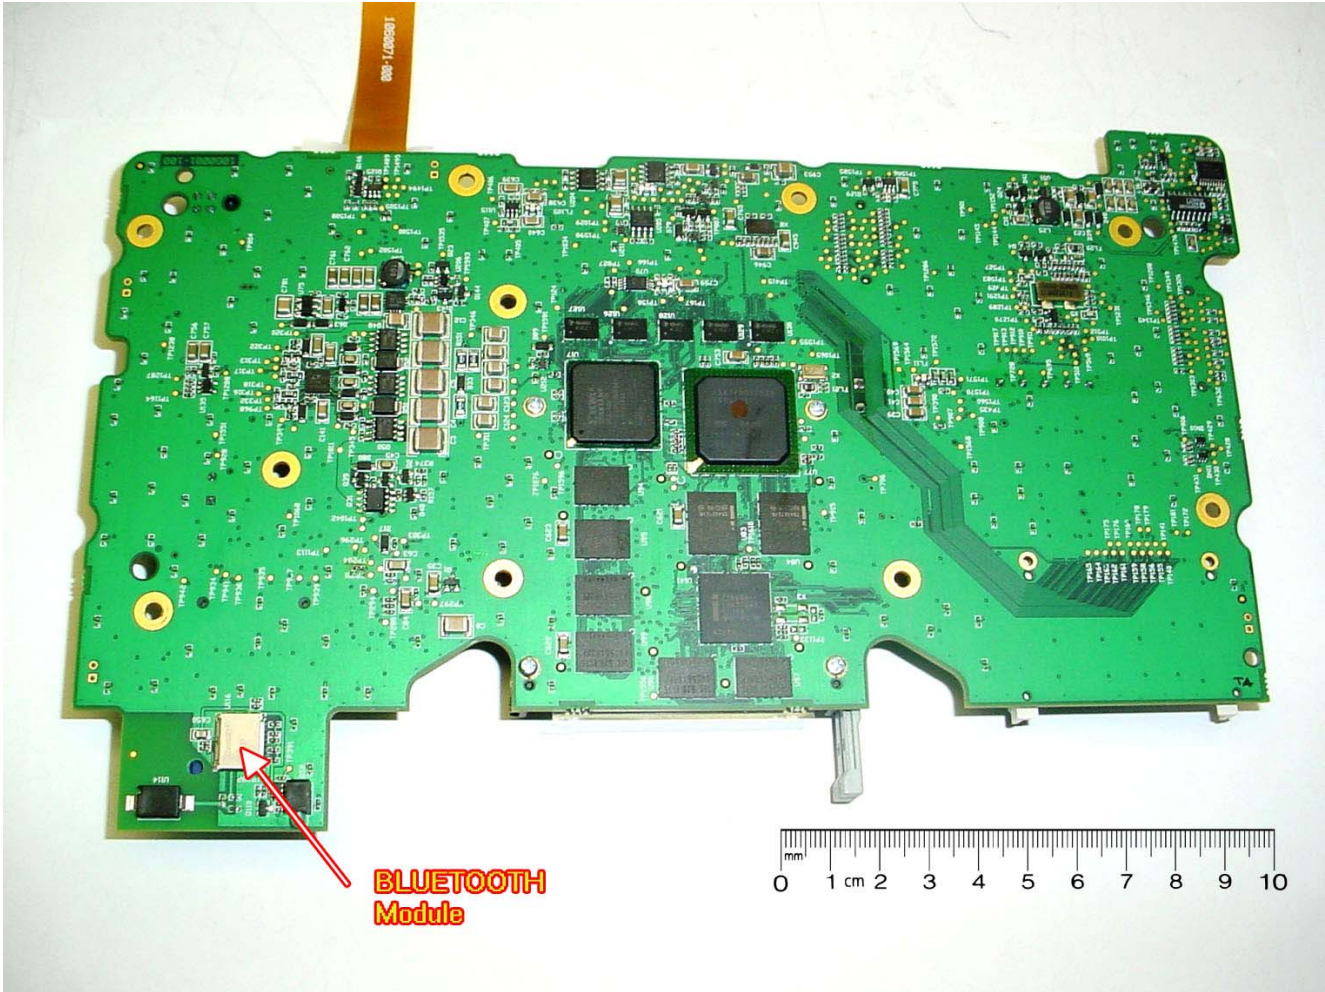

ANNEX 3 – INTERNAL EUT PHOTOS

Psion Teklogix, Inc.
Vehicle Mount Computer, Model 8530 G2
FCC ID: GM38530G2
IC: 2739D-8530G2

ANNEX 3 – INTERNAL EUT PHOTOS

**Psion Teklogix, Inc.
Vehicle Mount Computer, Model 8530 G2
FCC ID: GM38530G2
IC: 2739D-8530G2**

ANNEX 3 – INTERNAL EUT PHOTOS

FRONT SIDE (MAIN BOARD)

Psion Teklogix, Inc.
Vehicle Mount Computer, Model 8530 G2
FCC ID: GM38530G2
IC: 2739D-8530G2

ANNEX 3 – INTERNAL EUT PHOTOS

BACK SIDE (MAIN BOARD)

**Psion Teklogix, Inc.
Vehicle Mount Computer, Model 8530 G2
FCC ID: GM38530G2
IC: 2739D-8530G2**

ANNEX 3 – INTERNAL EUT PHOTOS

BLUETOOTH Radio (CLOSE-UP)

Psion Teklogix, Inc.
Vehicle Mount Computer, Model 8530 G2
FCC ID: GM38530G2
IC: 2739D-8530G2

ANNEX 3 – INTERNAL EUT PHOTOS

Psion Teklogix, Inc.
Vehicle Mount Computer, Model 8530 G2
FCC ID: GM38530G2
IC: 2739D-8530G2