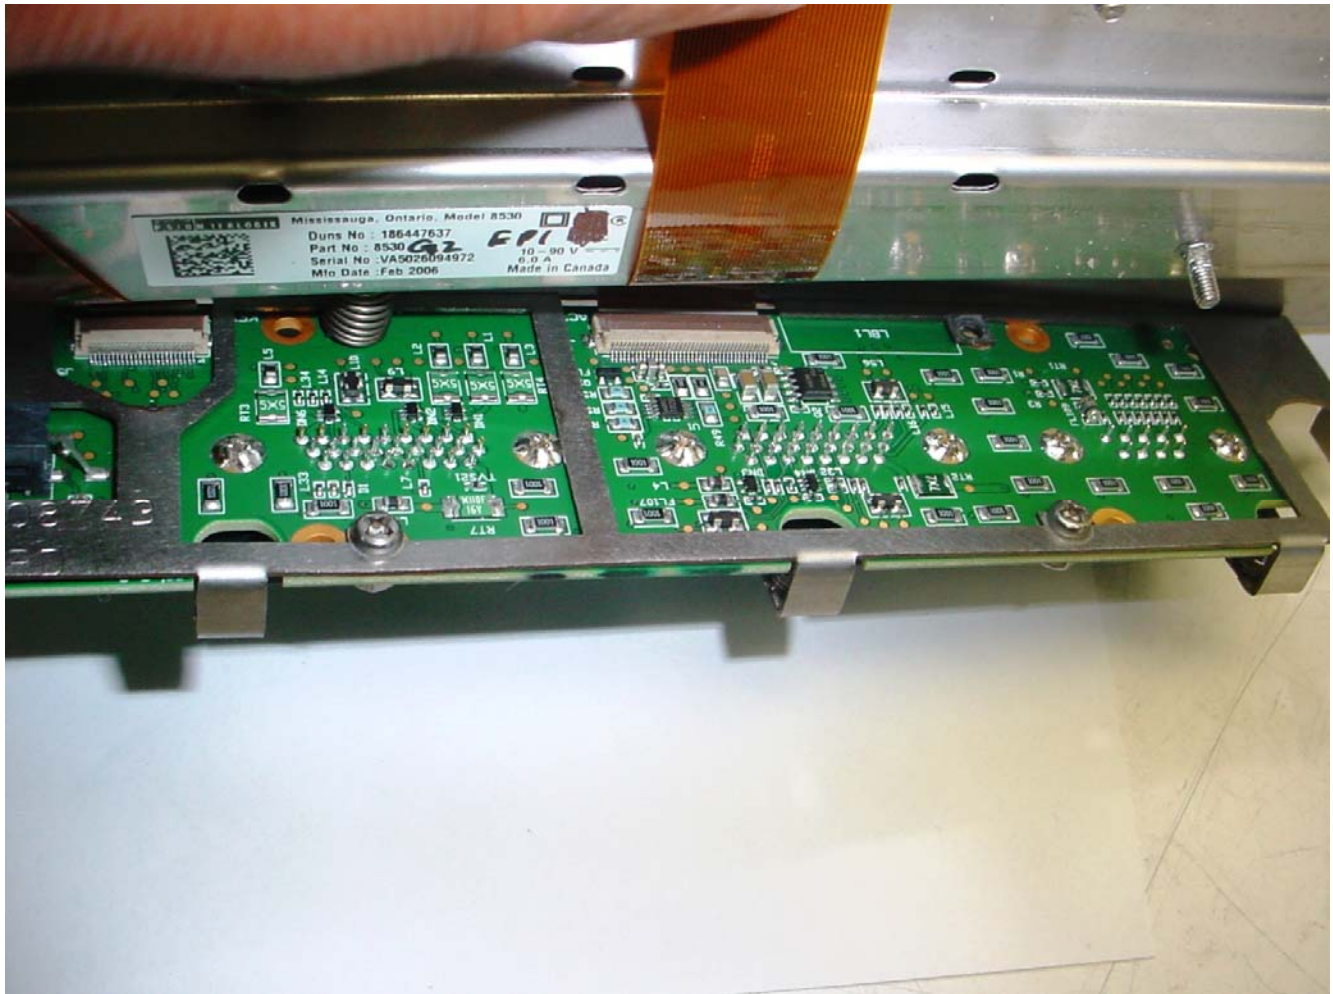

ANNEX 3 – INTERNAL EUT PHOTOS

Psion Teklogix, Inc.
Vehicle Mount Computer, Model 8530 G2
FCC ID: GM38530G2
IC: 2739D-8530G2