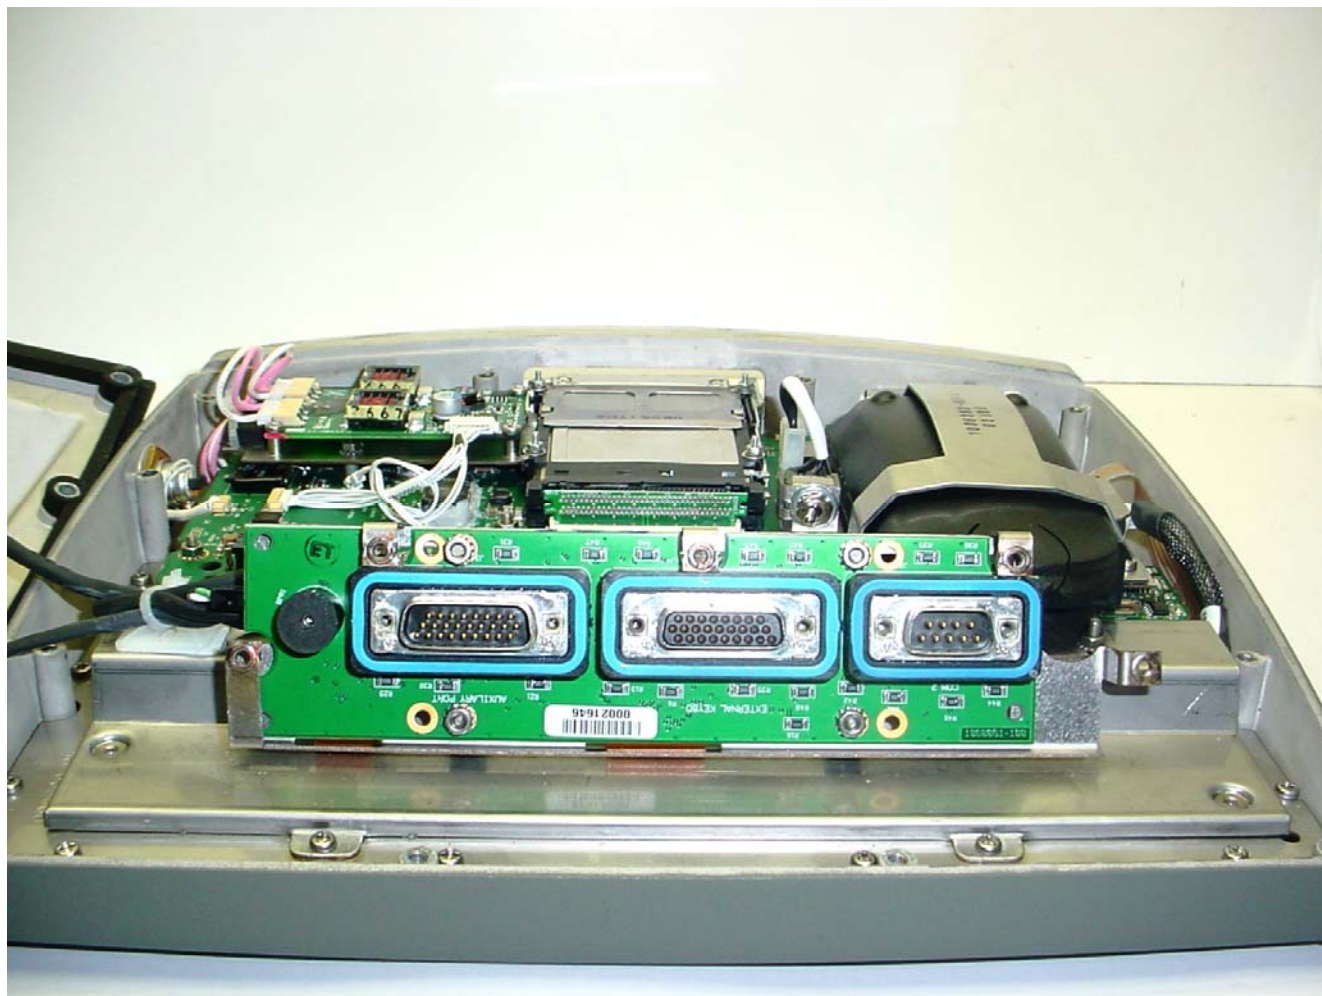

ANNEX 3 – INTERNAL EUT PHOTOS

FRONT SIDE (MAIN BOARD)

Psion Teklogix, Inc.
Vehicle Mount Computer, Model 8530 G2
FCC ID: GM38530G2
IC: 2739D-8530G2

ANNEX 3 – INTERNAL EUT PHOTOS

BACK SIDE (MAIN BOARD)

**Psion Teklogix, Inc.
Vehicle Mount Computer, Model 8530 G2
FCC ID: GM38530G2
IC: 2739D-8530G2**

ANNEX 3 – INTERNAL EUT PHOTOS

BLUETOOTH Radio (CLOSE-UP)

Psion Teklogix, Inc.
Vehicle Mount Computer, Model 8530 G2
FCC ID: GM38530G2
IC: 2739D-8530G2

ANNEX 3 – INTERNAL EUT PHOTOS

Psion Teklogix, Inc.
Vehicle Mount Computer, Model 8530 G2
FCC ID: GM38530G2
IC: 2739D-8530G2

ANNEX 3 – INTERNAL EUT PHOTOS

Psion Teklogix, Inc.
Vehicle Mount Computer, Model 8530 G2
FCC ID: GM38530G2
IC: 2739D-8530G2

ANNEX 3 – INTERNAL EUT PHOTOS

Psion Teklogix, Inc.
Vehicle Mount Computer, Model 8530 G2
FCC ID: GM38530G2
IC: 2739D-8530G2