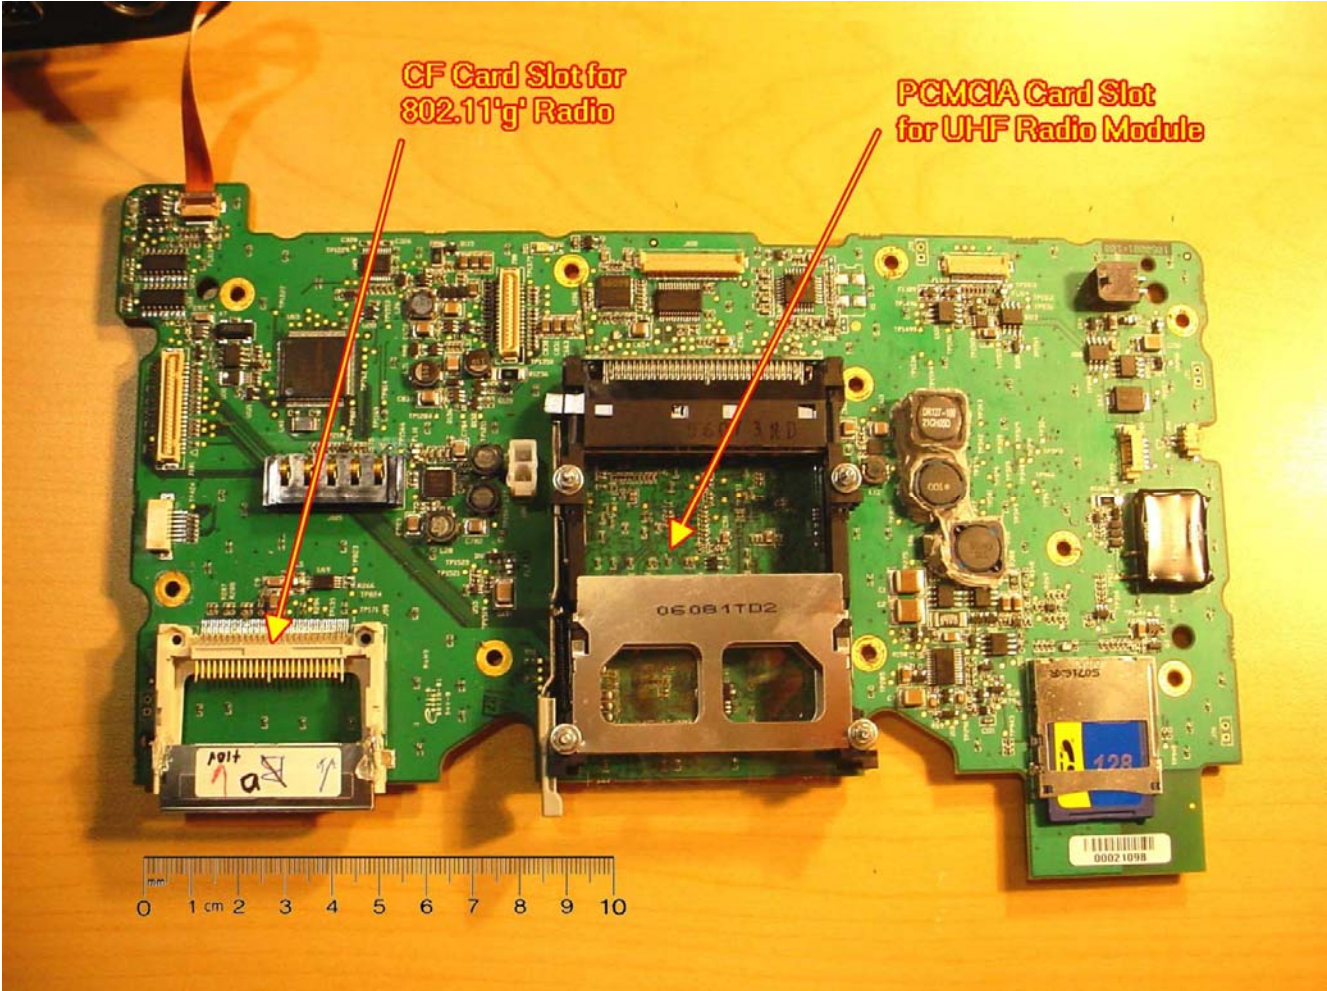

ANNEX 3 – INTERNAL EUT PHOTOS

Psion Teklogix, Inc.
Vehicle Mount Computer, Model 8525 G2
FCC ID: GM38525G2
IC: 2739D-8525G2