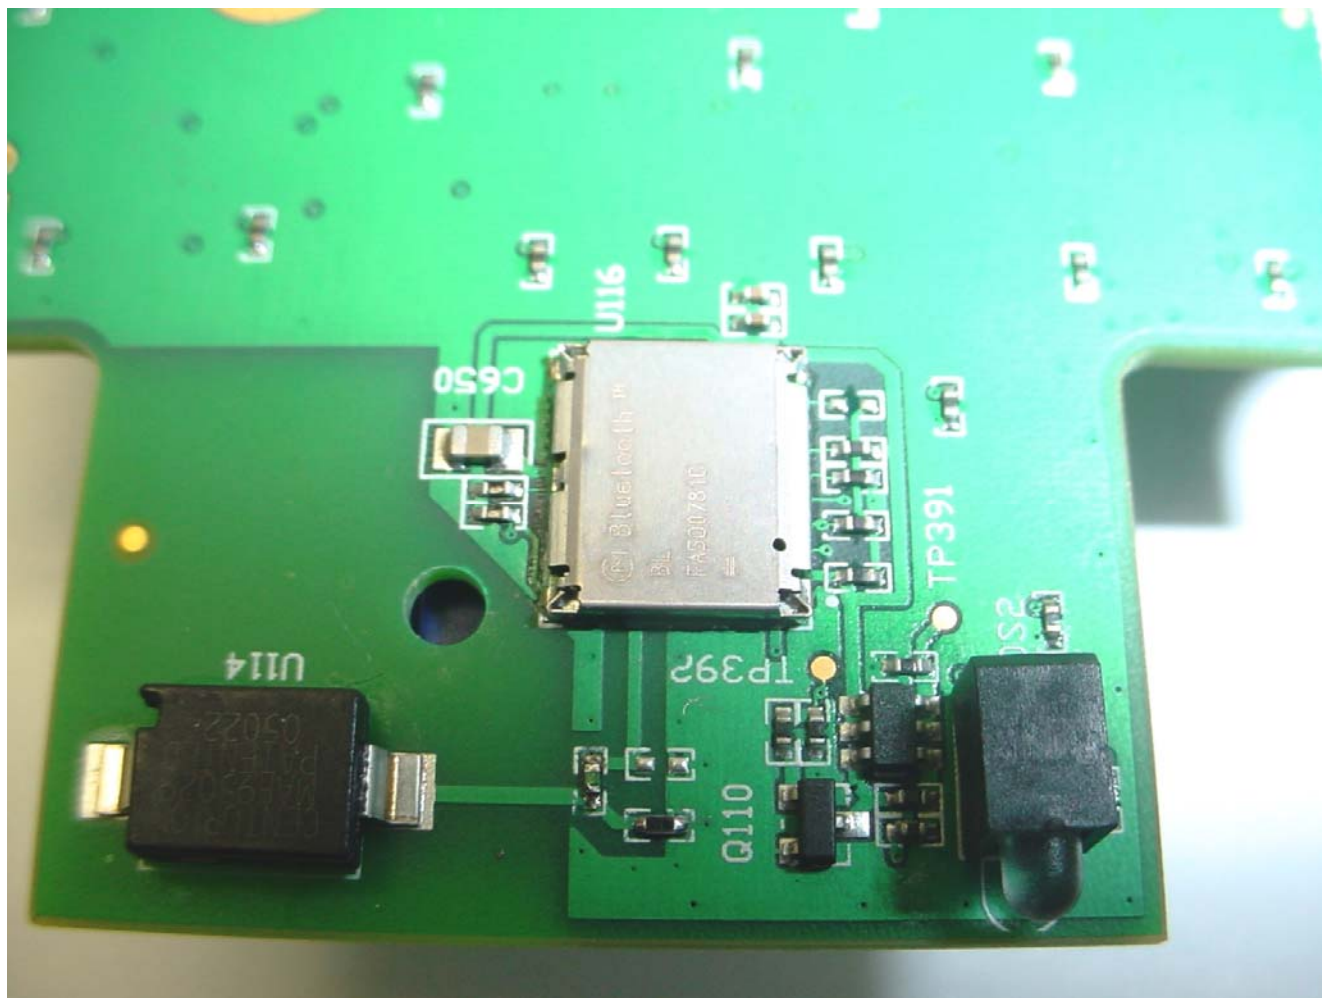

ANNEX 3 – INTERNAL EUT PHOTOS

Psion Teklogix, Inc.
Vehicle Mount Computer, Model 8525 G2
FCC ID: GM38525G2
IC: 2739D-8525G2

ANNEX 3 – INTERNAL EUT PHOTOS

FRONT SIDE (MAIN BOARD)

Psion Teklogix, Inc.
Vehicle Mount Computer, Model 8525 G2
FCC ID: GM38525G2
IC: 2739D-8525G2

ANNEX 3 – INTERNAL EUT PHOTOS

BACK SIDE (MAIN BOARD)

**Psion Teklogix, Inc.
Vehicle Mount Computer, Model 8525 G2
FCC ID: GM38525G2
IC: 2739D-8525G2**

ANNEX 3 – INTERNAL EUT PHOTOS

Psion Teklogix, Inc.
Vehicle Mount Computer, Model 8525 G2
FCC ID: GM38525G2
IC: 2739D-8525G2

ANNEX 3 – INTERNAL EUT PHOTOS

BLUETOOTH Radio (CLOSE-UP)

Psion Teklogix, Inc.
Vehicle Mount Computer, Model 8525 G2
FCC ID: GM38525G2
IC: 2739D-8525G2

ANNEX 3 – INTERNAL EUT PHOTOS

Psion Teklogix, Inc.
Vehicle Mount Computer, Model 8525 G2
FCC ID: GM38525G2
IC: 2739D-8525G2