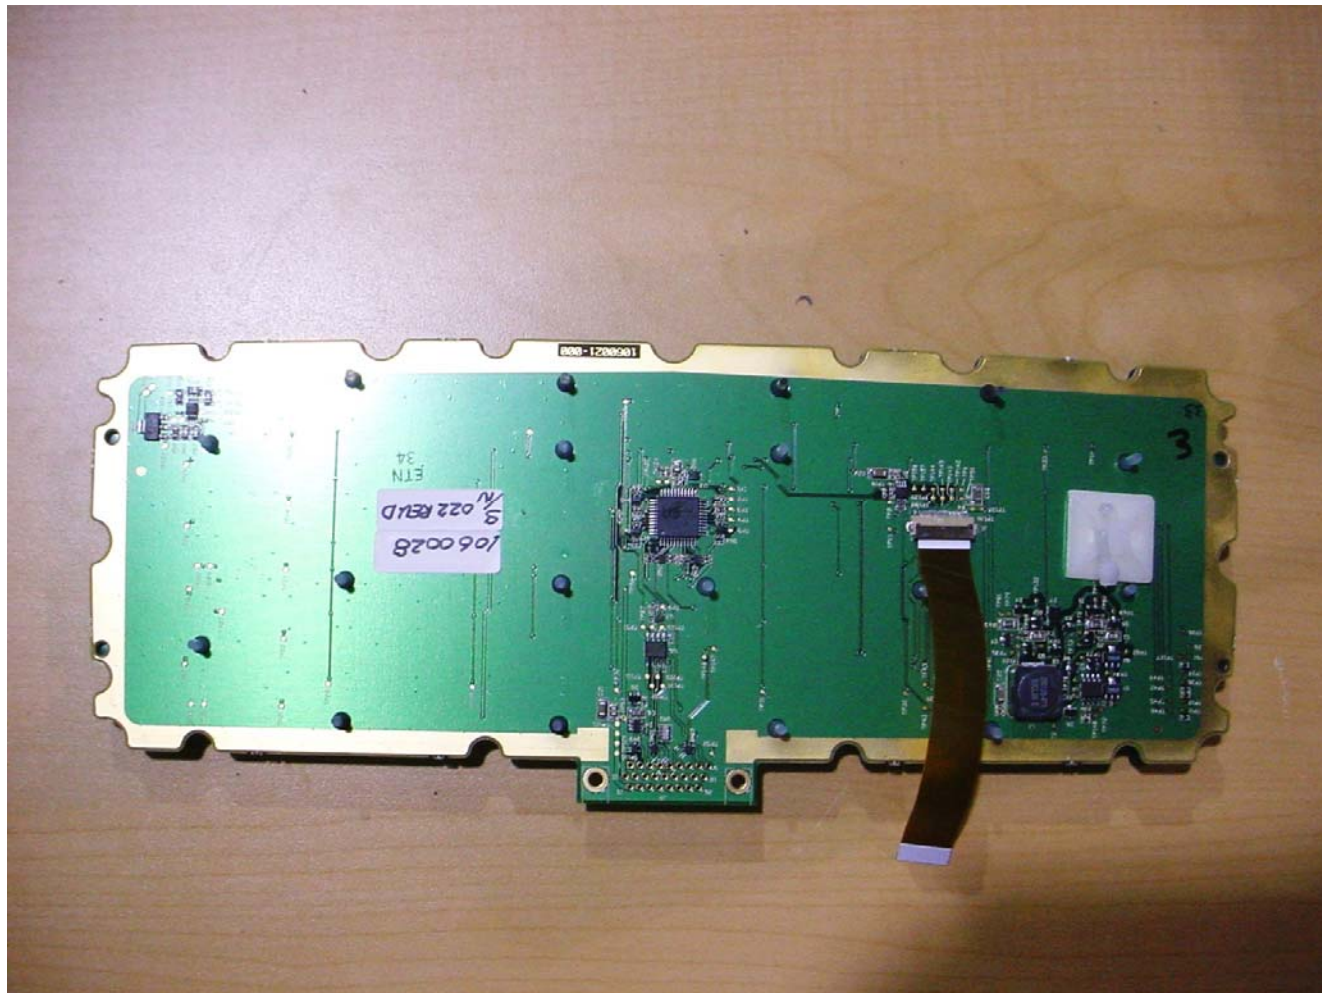

ANNEX 3 – INTERNAL EUT PHOTOS

BLUETOOTH Radio (CLOSE-UP)

Psion Teklogix, Inc.
Vehicle Mount Computer, Model 8525 G2
FCC ID: GM38525G2
IC: 2739D-8525G2

ANNEX 3 – INTERNAL EUT PHOTOS

Psion Teklogix, Inc.
Vehicle Mount Computer, Model 8525 G2
FCC ID: GM38525G2
IC: 2739D-8525G2

ANNEX 3 – INTERNAL EUT PHOTOS

**Psion Teklogix, Inc.
Vehicle Mount Computer, Model 8525 G2
FCC ID: GM38525G2
IC: 2739D-8525G2**

ANNEX 3 – INTERNAL EUT PHOTOS

Psion Teklogix, Inc.
Vehicle Mount Computer, Model 8525 G2
FCC ID: GM38525G2
IC: 2739D-8525G2

ANNEX 3 – INTERNAL EUT PHOTOS

Psion Teklogix, Inc.
Vehicle Mount Computer, Model 8525 G2
FCC ID: GM38525G2
IC: 2739D-8525G2

ANNEX 3 – INTERNAL EUT PHOTOS

Psion Teklogix, Inc.
Vehicle Mount Computer, Model 8525 G2
FCC ID: GM38525G2
IC: 2739D-8525G2