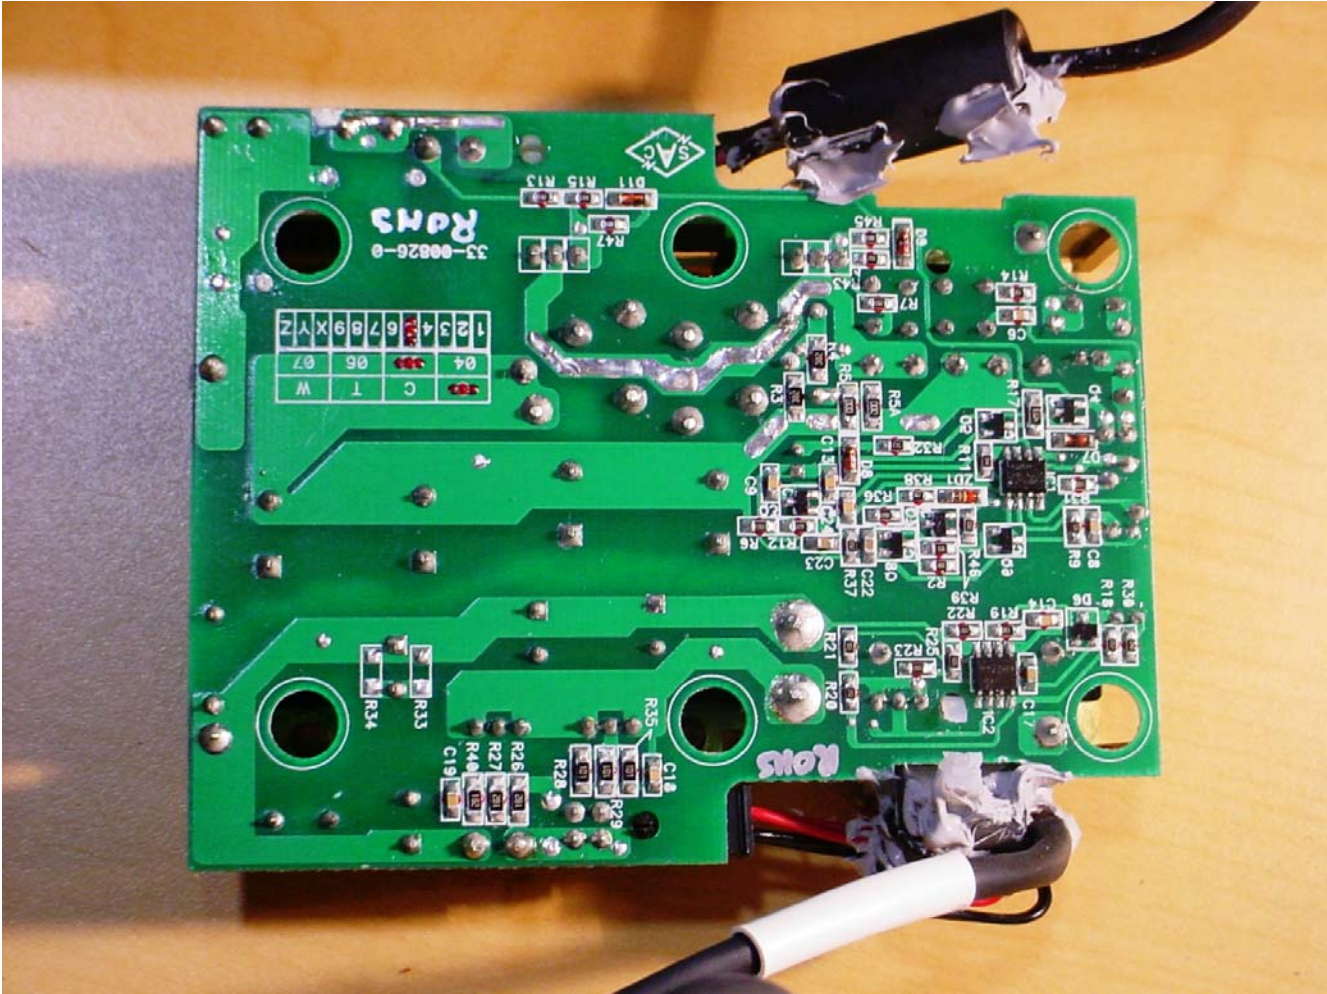

ANNEX 3 – INTERNAL EUT PHOTOS

Psion Teklogix, Inc.
Vehicle Mount Computer, Model 8525 G2
FCC ID: GM38525G2
IC: 2739D-8525G2

ANNEX 3 – INTERNAL EUT PHOTOS

FRONT SIDE (MAIN BOARD)

Psion Teklogix, Inc.
Vehicle Mount Computer, Model 8525 G2
FCC ID: GM38525G2
IC: 2739D-8525G2

ANNEX 3 – INTERNAL EUT PHOTOS

BACK SIDE (MAIN BOARD)

**Psion Teklogix, Inc.
Vehicle Mount Computer, Model 8525 G2
FCC ID: GM38525G2
IC: 2739D-8525G2**

ANNEX 3 – INTERNAL EUT PHOTOS

Psion Teklogix, Inc.
Vehicle Mount Computer, Model 8525 G2
FCC ID: GM38525G2
IC: 2739D-8525G2

ANNEX 3 – INTERNAL EUT PHOTOS

BLUETOOTH Radio (CLOSE-UP)

Psion Teklogix, Inc.
Vehicle Mount Computer, Model 8525 G2
FCC ID: GM38525G2
IC: 2739D-8525G2

ANNEX 3 – INTERNAL EUT PHOTOS

Psion Teklogix, Inc.
Vehicle Mount Computer, Model 8525 G2
FCC ID: GM38525G2
IC: 2739D-8525G2