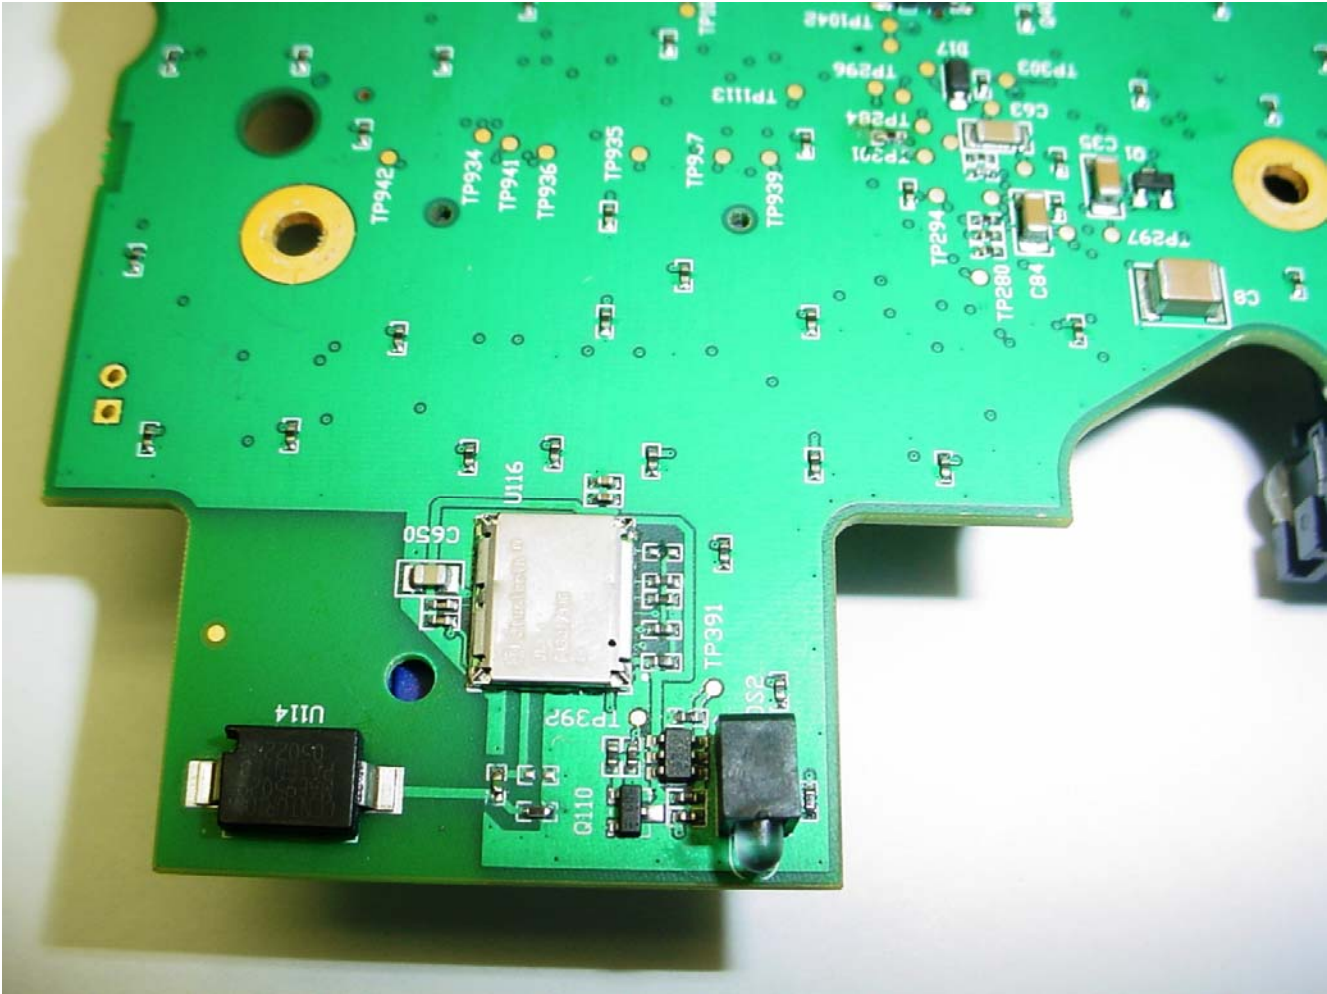

ANNEX 3 – INTERNAL EUT PHOTOS

Psion Teklogix, Inc.
Vehicle Mount Computer, Model 8525 G2
FCC ID: GM38525G2
IC: 2739D-8525G2