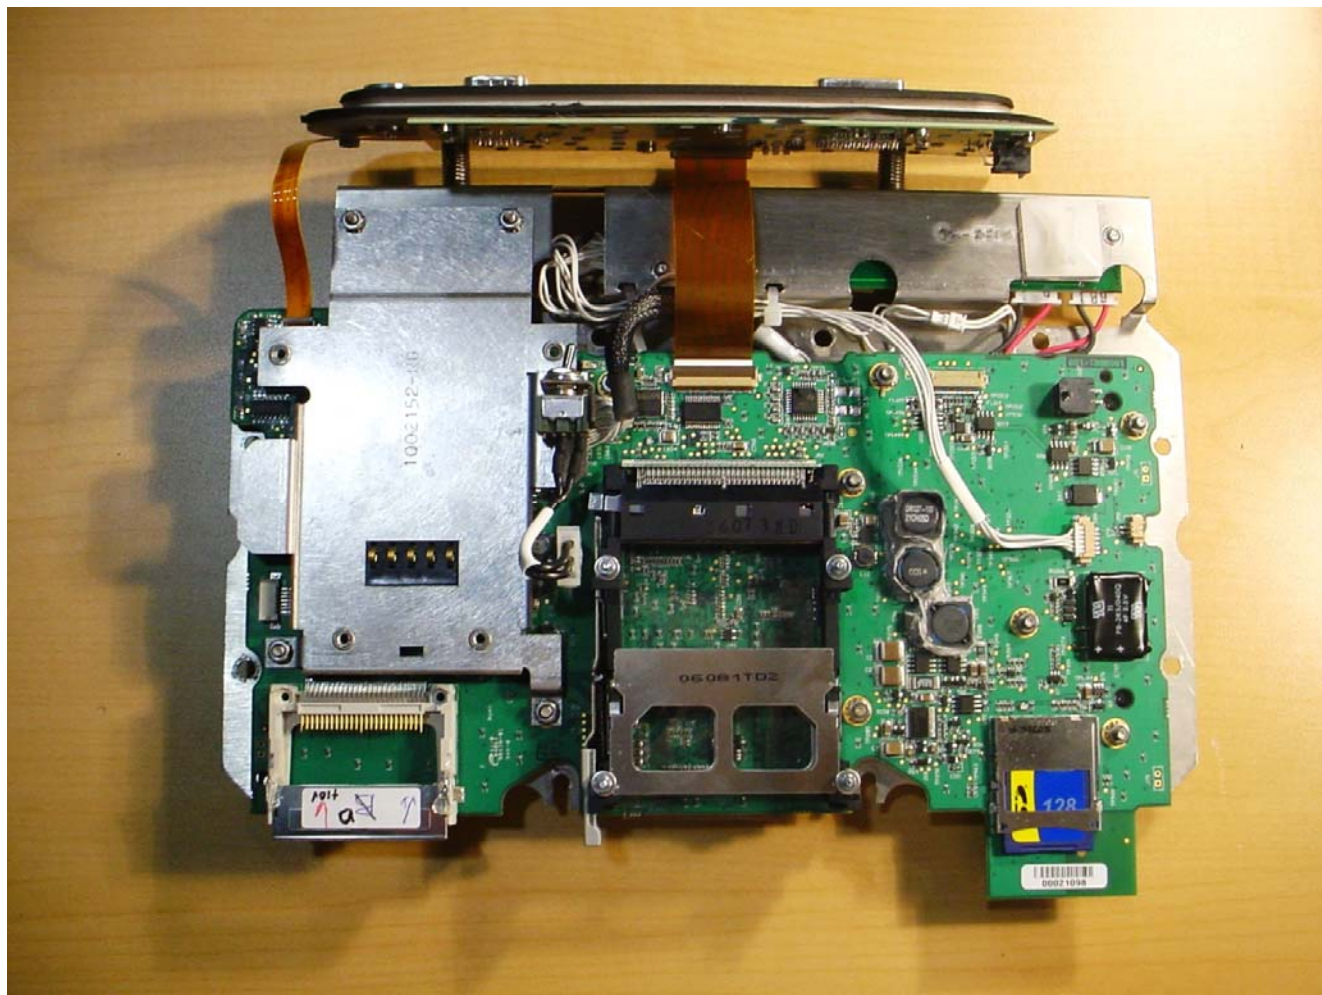

FRONT SIDE (MAIN BOARD)

ANNEX 3 – INTERNAL EUT PHOTOS

Psion Teklogix, Inc.
Vehicle Mount Computer, Model 8525 G2
FCC ID: GM38525G2
IC: 2739D-8525G2