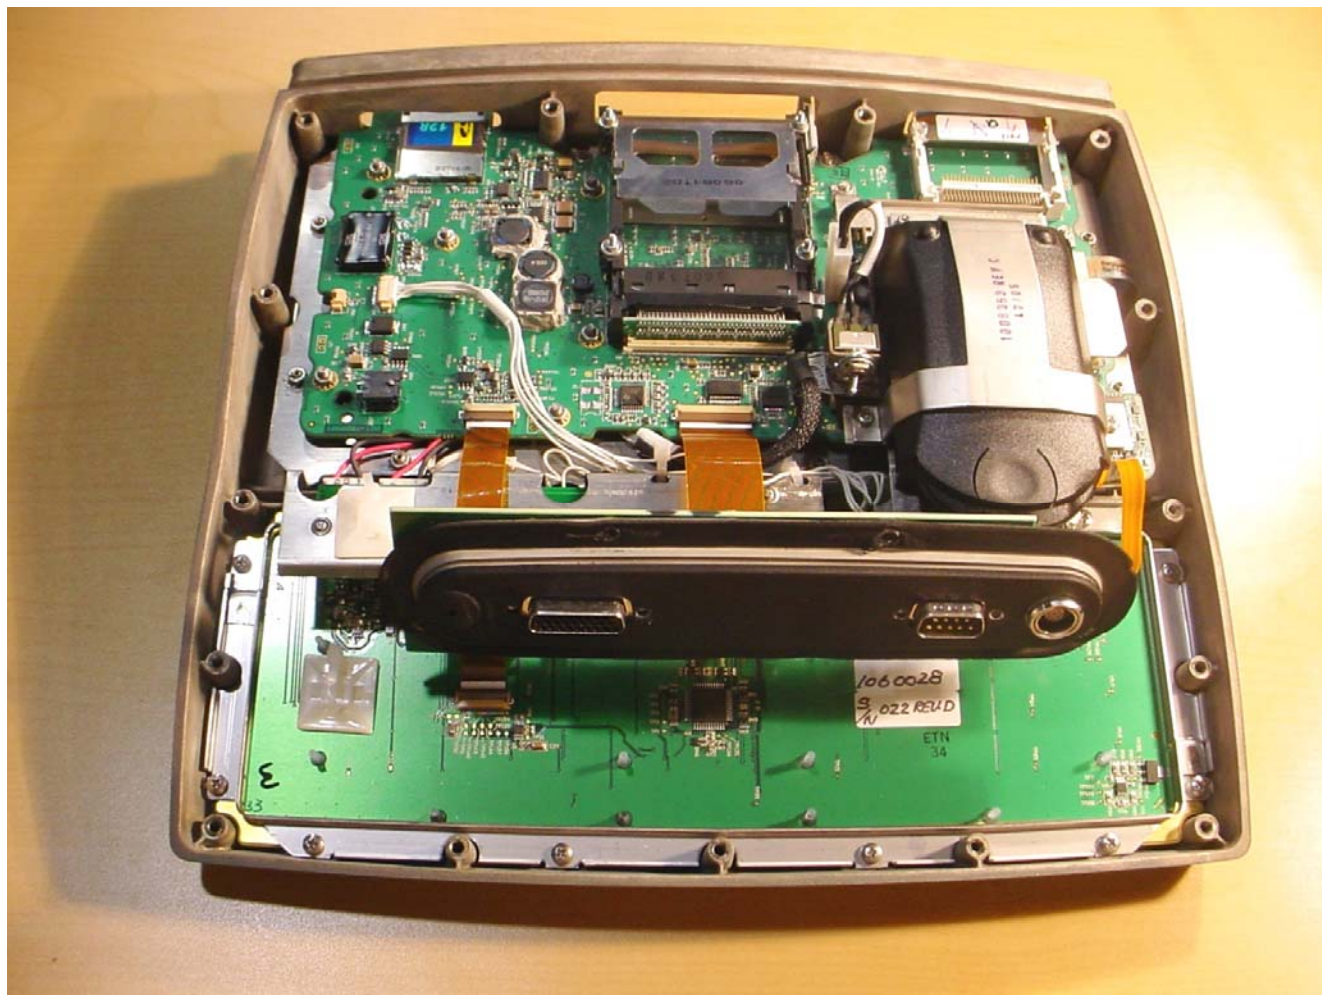

ANNEX 3 – INTERNAL EUT PHOTOS

Psion Teklogix, Inc.
Vehicle Mount Computer, Model 8525 G2
FCC ID: GM38525G2
IC: 2739D-8525G2