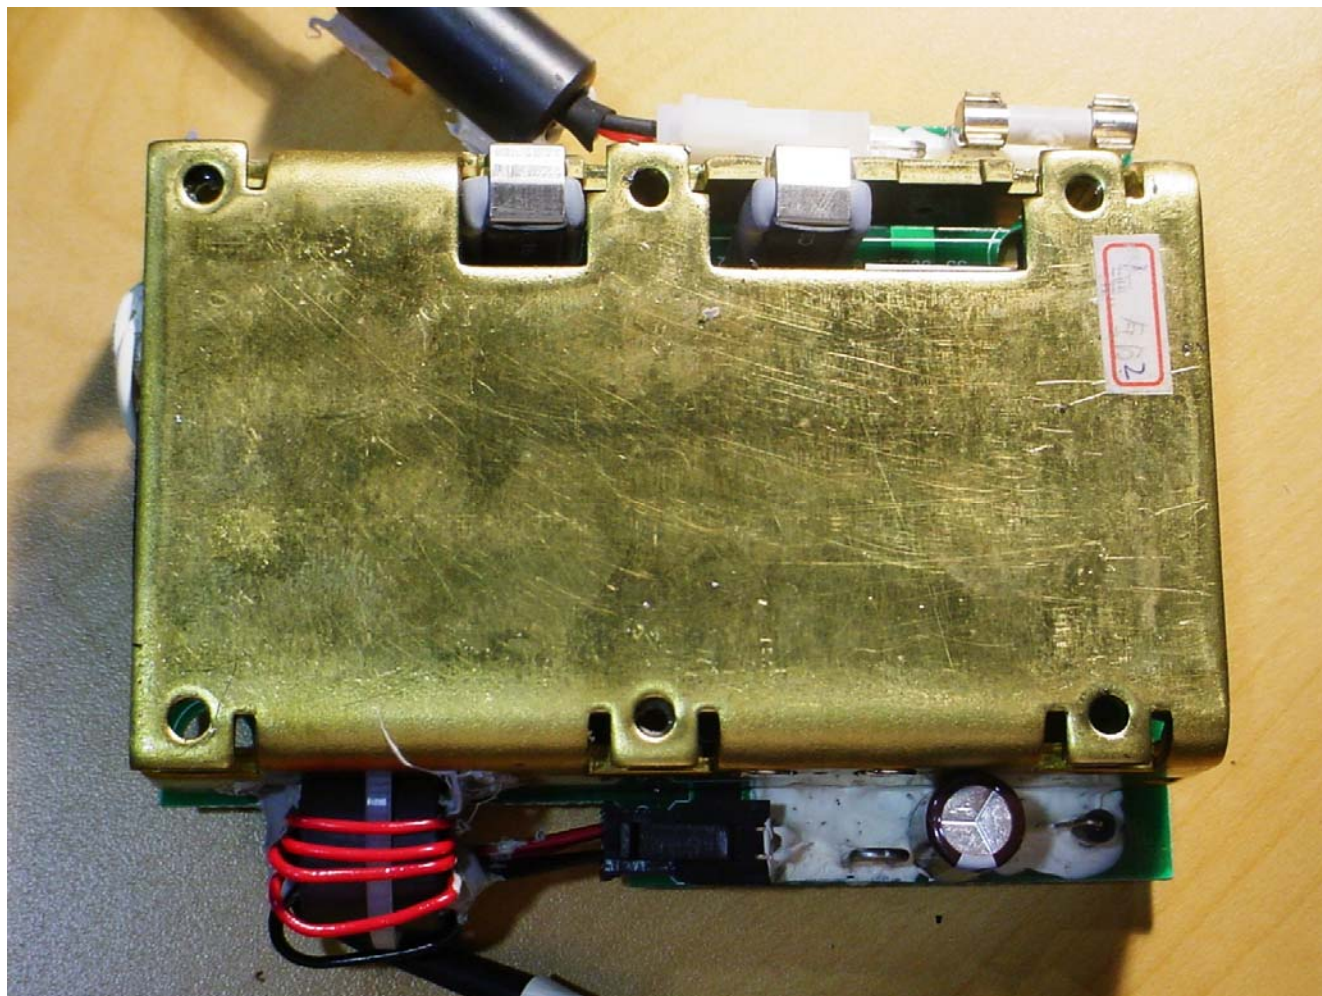

ANNEX 3 – INTERNAL EUT PHOTOS

BACK SIDE (MAIN BOARD)

**Psion Teklogix, Inc.
Vehicle Mount Computer, Model 8525 G2
FCC ID: GM38525G2
IC: 2739D-8525G2**

ANNEX 3 – INTERNAL EUT PHOTOS

Psion Teklogix, Inc.
Vehicle Mount Computer, Model 8525 G2
FCC ID: GM38525G2
IC: 2739D-8525G2

ANNEX 3 – INTERNAL EUT PHOTOS

BLUETOOTH Radio (CLOSE-UP)

Psion Teklogix, Inc.
Vehicle Mount Computer, Model 8525 G2
FCC ID: GM38525G2
IC: 2739D-8525G2

ANNEX 3 – INTERNAL EUT PHOTOS

Psion Teklogix, Inc.
Vehicle Mount Computer, Model 8525 G2
FCC ID: GM38525G2
IC: 2739D-8525G2

ANNEX 3 – INTERNAL EUT PHOTOS

**Psion Teklogix, Inc.
Vehicle Mount Computer, Model 8525 G2
FCC ID: GM38525G2
IC: 2739D-8525G2**

ANNEX 3 – INTERNAL EUT PHOTOS

Psion Teklogix, Inc.
Vehicle Mount Computer, Model 8525 G2
FCC ID: GM38525G2
IC: 2739D-8525G2