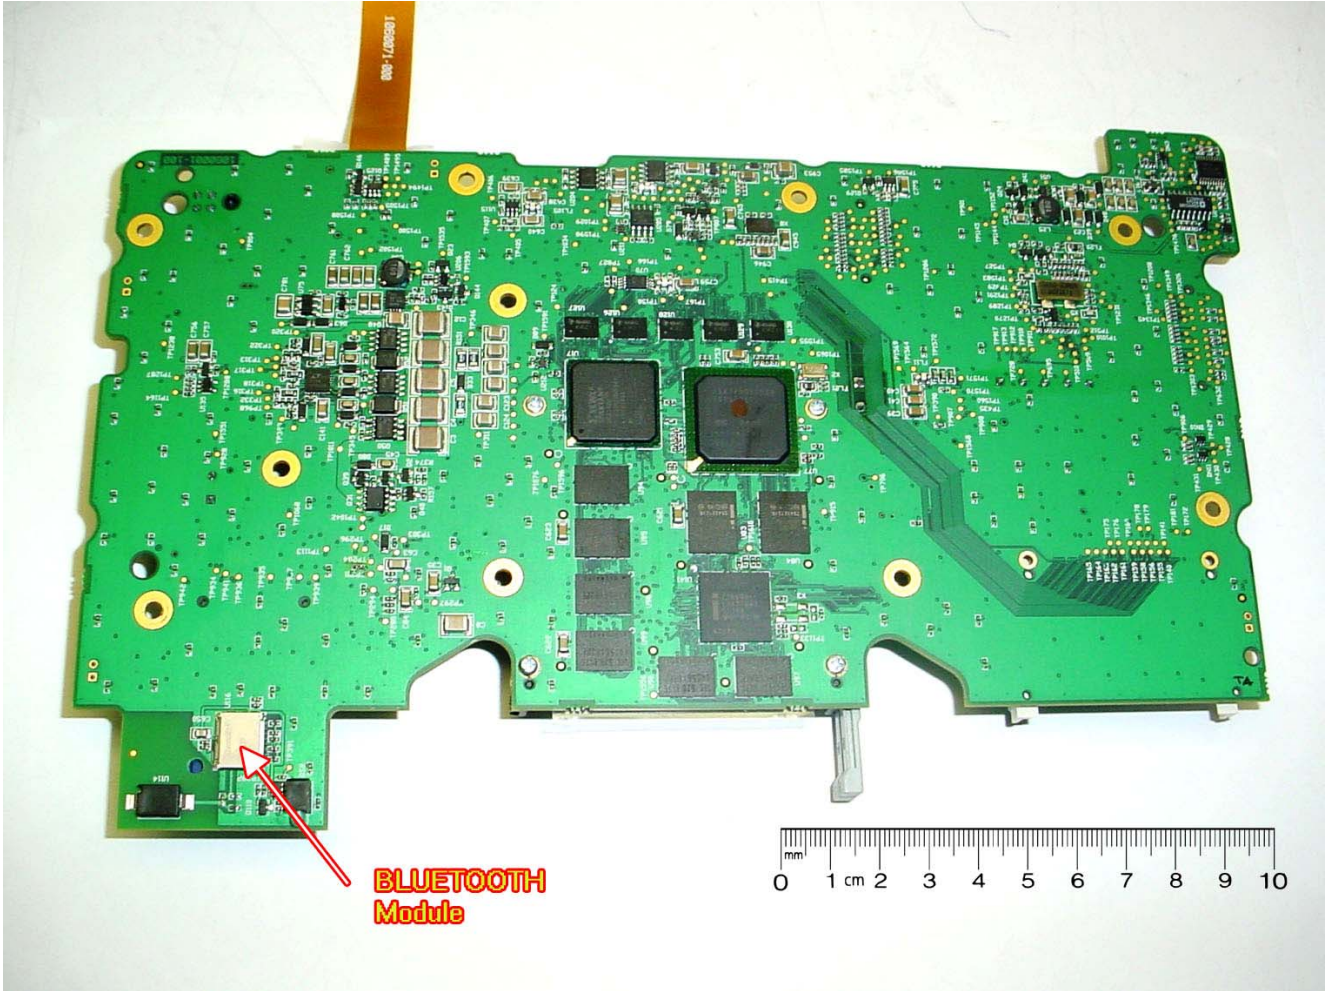

ANNEX 3 – INTERNAL EUT PHOTOS

BACK SIDE (MAIN BOARD)

**Psion Teklogix, Inc.
Vehicle Mount Computer, Model 8525 G2
FCC ID: GM38525G2
IC: 2739D-8525G2**