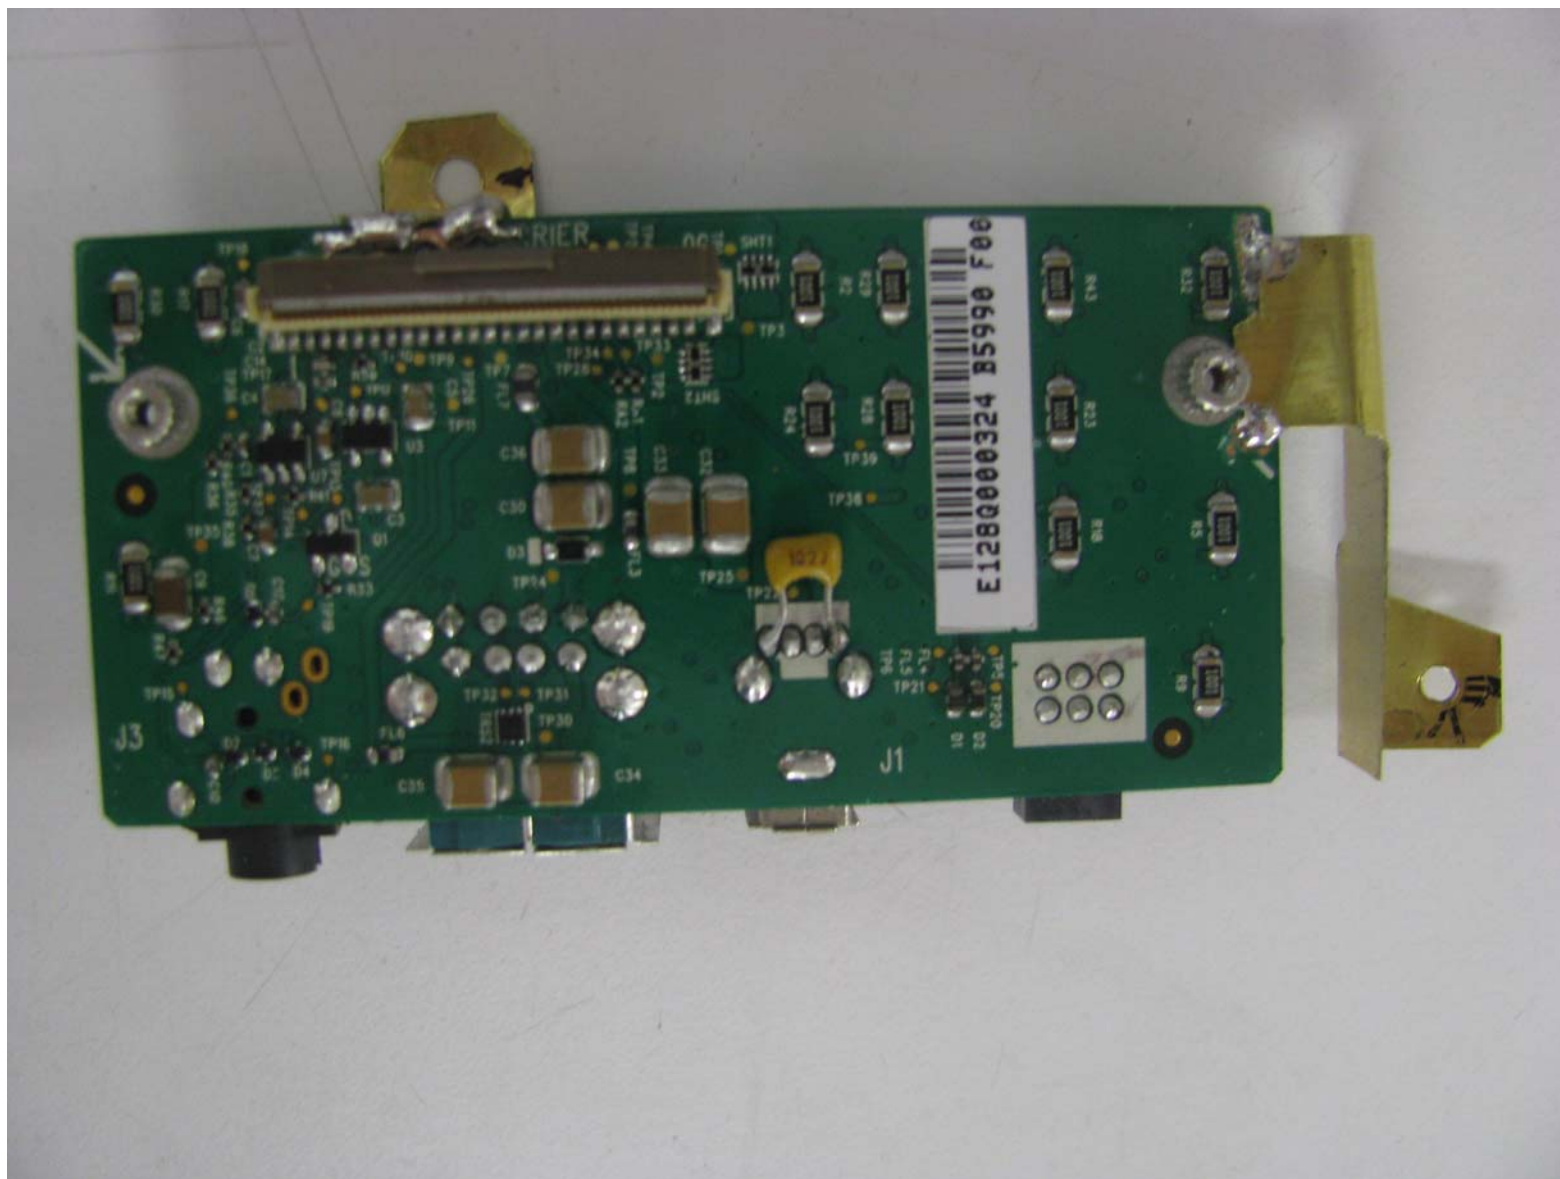

**ANNEX 2 – INTERNAL PHOTOS OF EUT**

**Psion Inc.  
Vehicle Mount Computer, Model 8516  
FCC ID: MCQ-8516  
IC: 2739D-8516**

**ANNEX 2 – INTERNAL PHOTOS OF EUT**

**Psion Inc.  
Vehicle Mount Computer, Model 8516  
FCC ID: MCQ-8516  
IC: 2739D-8516**