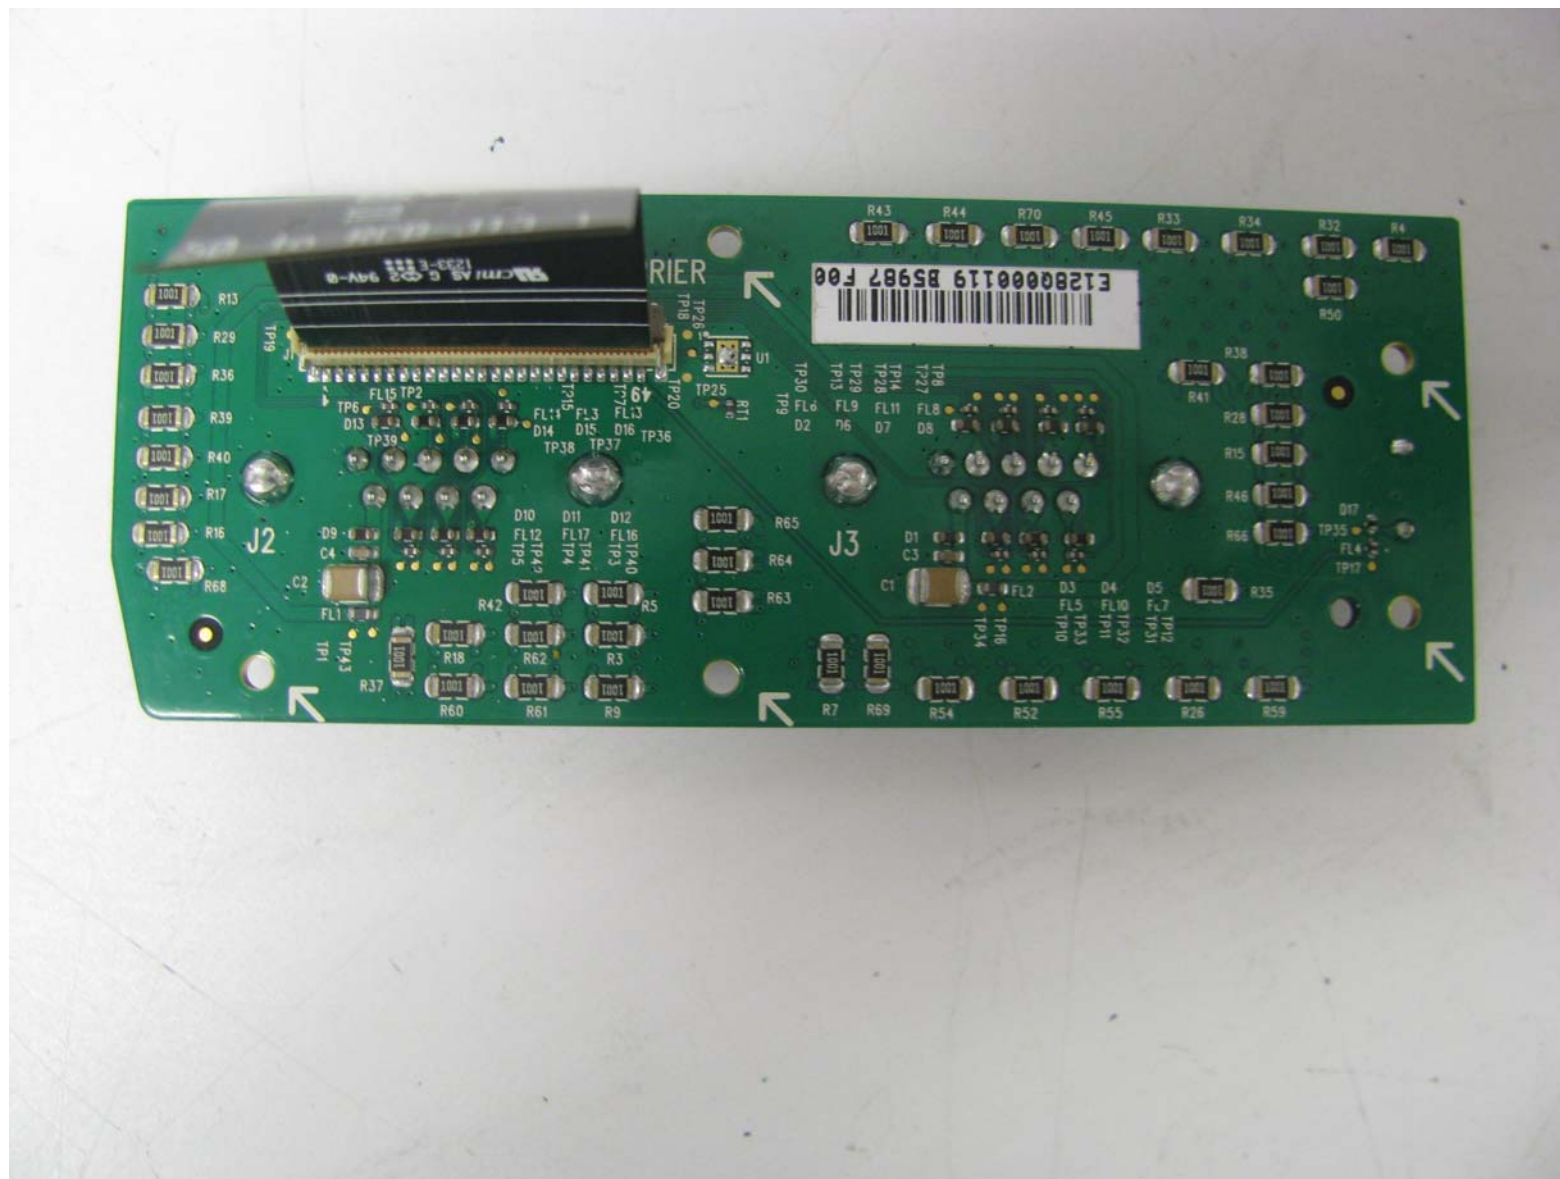

**ANNEX 2 – INTERNAL PHOTOS OF EUT**

**Psion Inc.  
Vehicle Mount Computer, Model 8516  
FCC ID: MCQ-8516  
IC: 2739D-8516**

**ANNEX 2 – INTERNAL PHOTOS OF EUT**

**Psion Inc.  
Vehicle Mount Computer, Model 8516  
FCC ID: MCQ-8516  
IC: 2739D-8516**