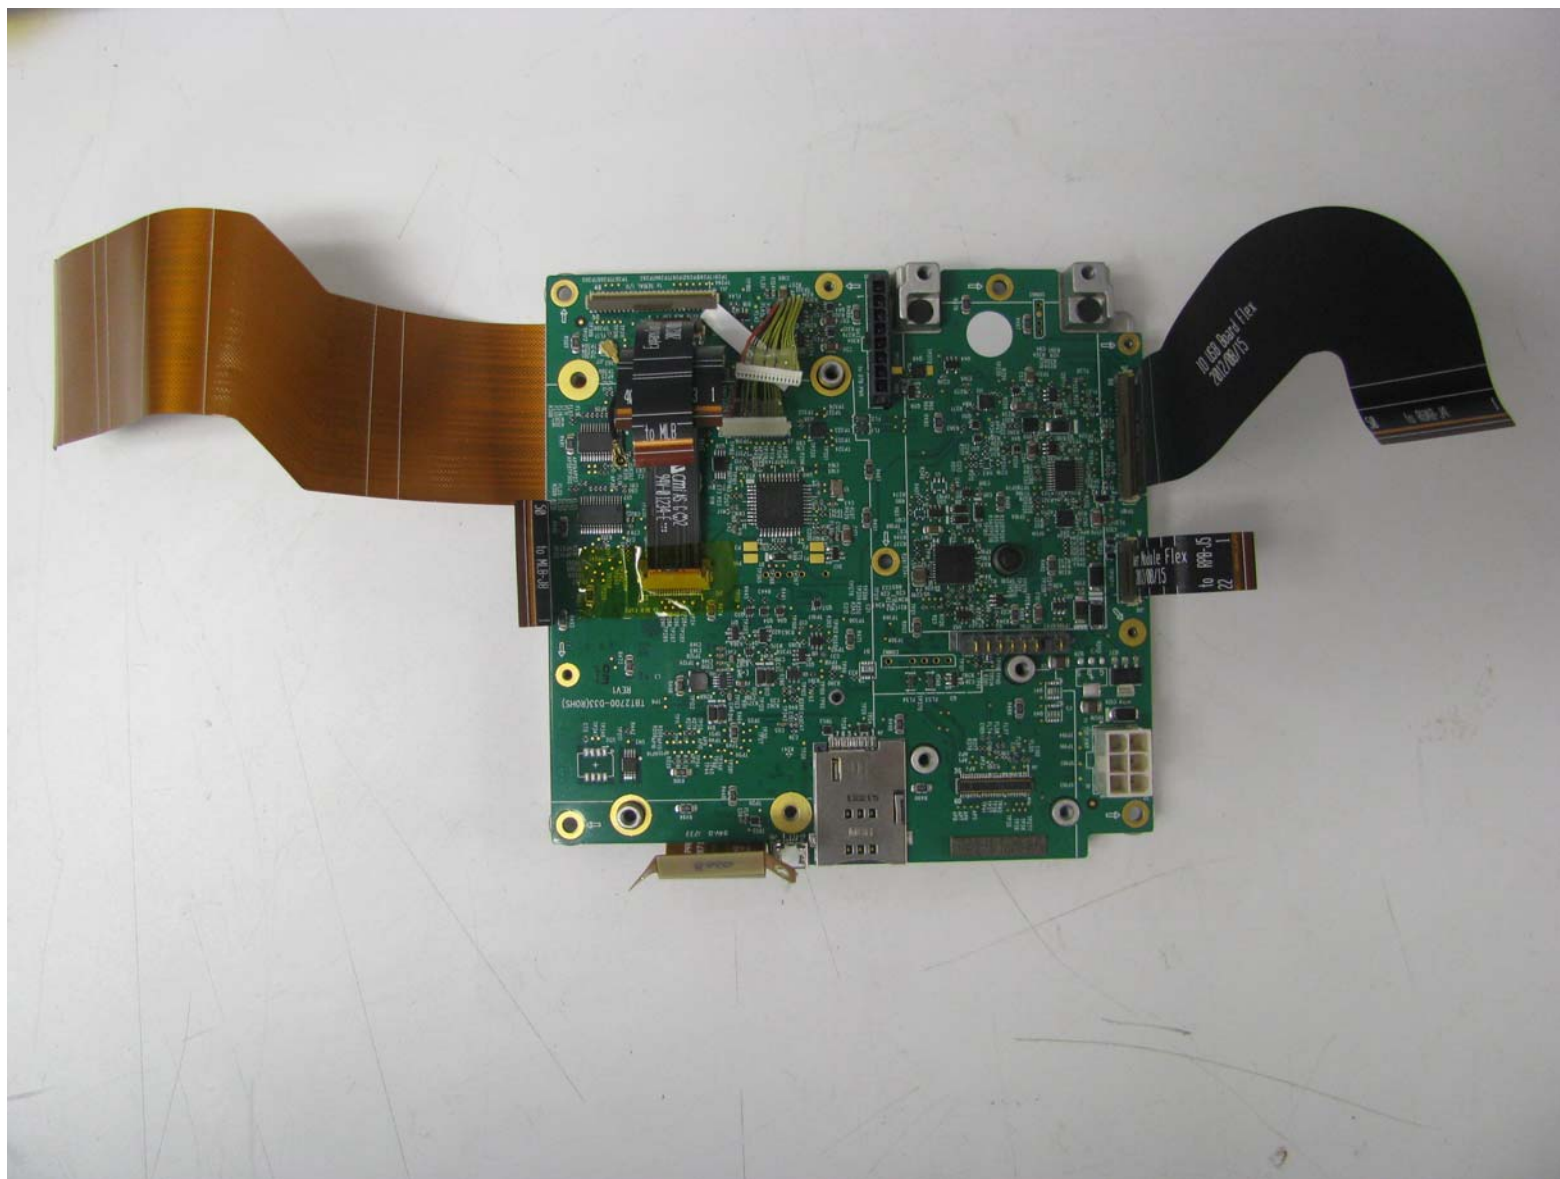

**ANNEX 2 – INTERNAL PHOTOS OF EUT**

**Psion Inc.  
Vehicle Mount Computer, Model 8516  
FCC ID: MCQ-8516  
IC: 2739D-8516**

**ANNEX 2 – INTERNAL PHOTOS OF EUT**

**Psion Inc.  
Vehicle Mount Computer, Model 8516  
FCC ID: MCQ-8516  
IC: 2739D-8516**