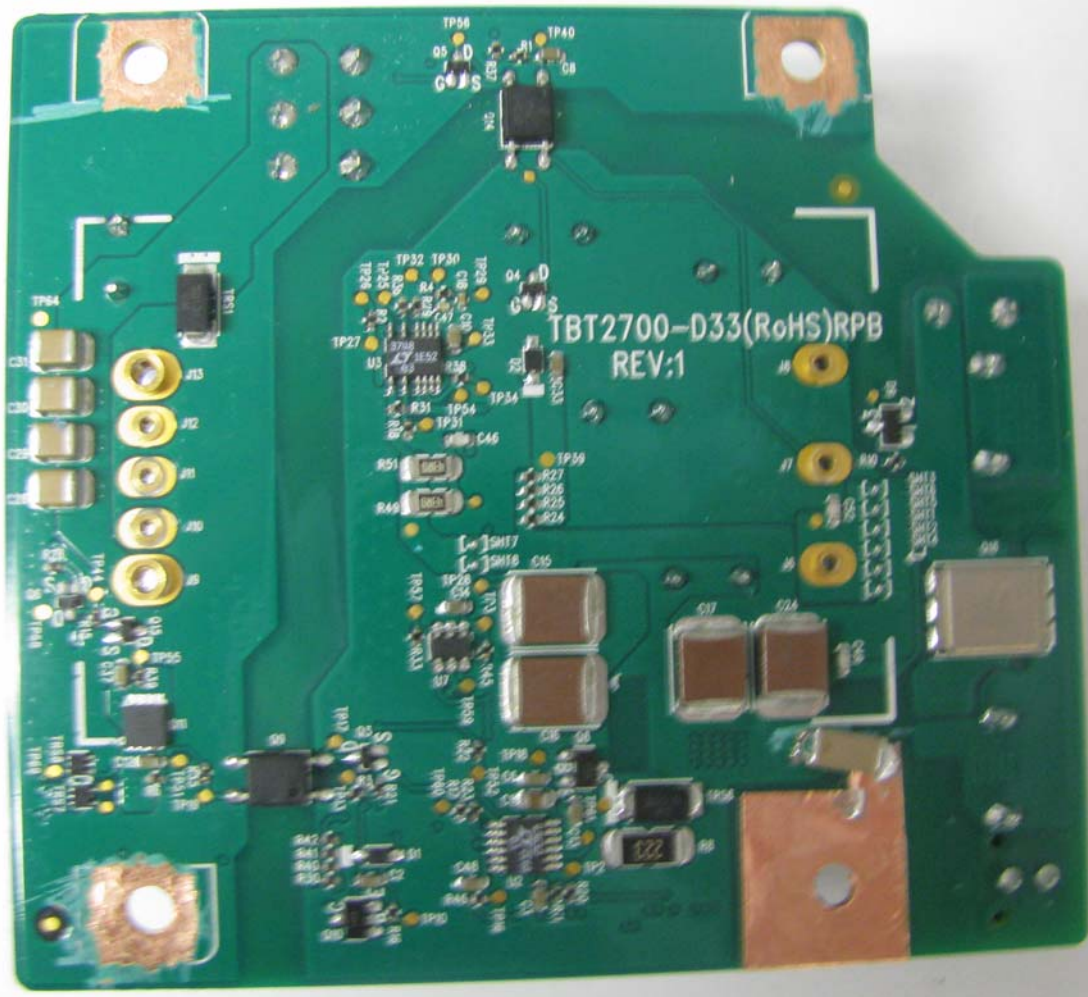

**ANNEX 2 – INTERNAL PHOTOS OF EUT**

**Psion Inc.  
Vehicle Mount Computer, Model 8516  
FCC ID: MCQ-8516  
IC: 2739D-8516**

**ANNEX 2 – INTERNAL PHOTOS OF EUT**

Psion Inc.  
Vehicle Mount Computer, Model 8516  
FCC ID: MCQ-8516  
IC: 2739D-8516

**ANNEX 2 – INTERNAL PHOTOS OF EUT**

**Psion Inc.  
Vehicle Mount Computer, Model 8516  
FCC ID: MCQ-8516  
IC: 2739D-8516**

**ANNEX 2 – INTERNAL PHOTOS OF EUT**

**Psion Inc.  
Vehicle Mount Computer, Model 8516  
FCC ID: MCQ-8516  
IC: 2739D-8516**