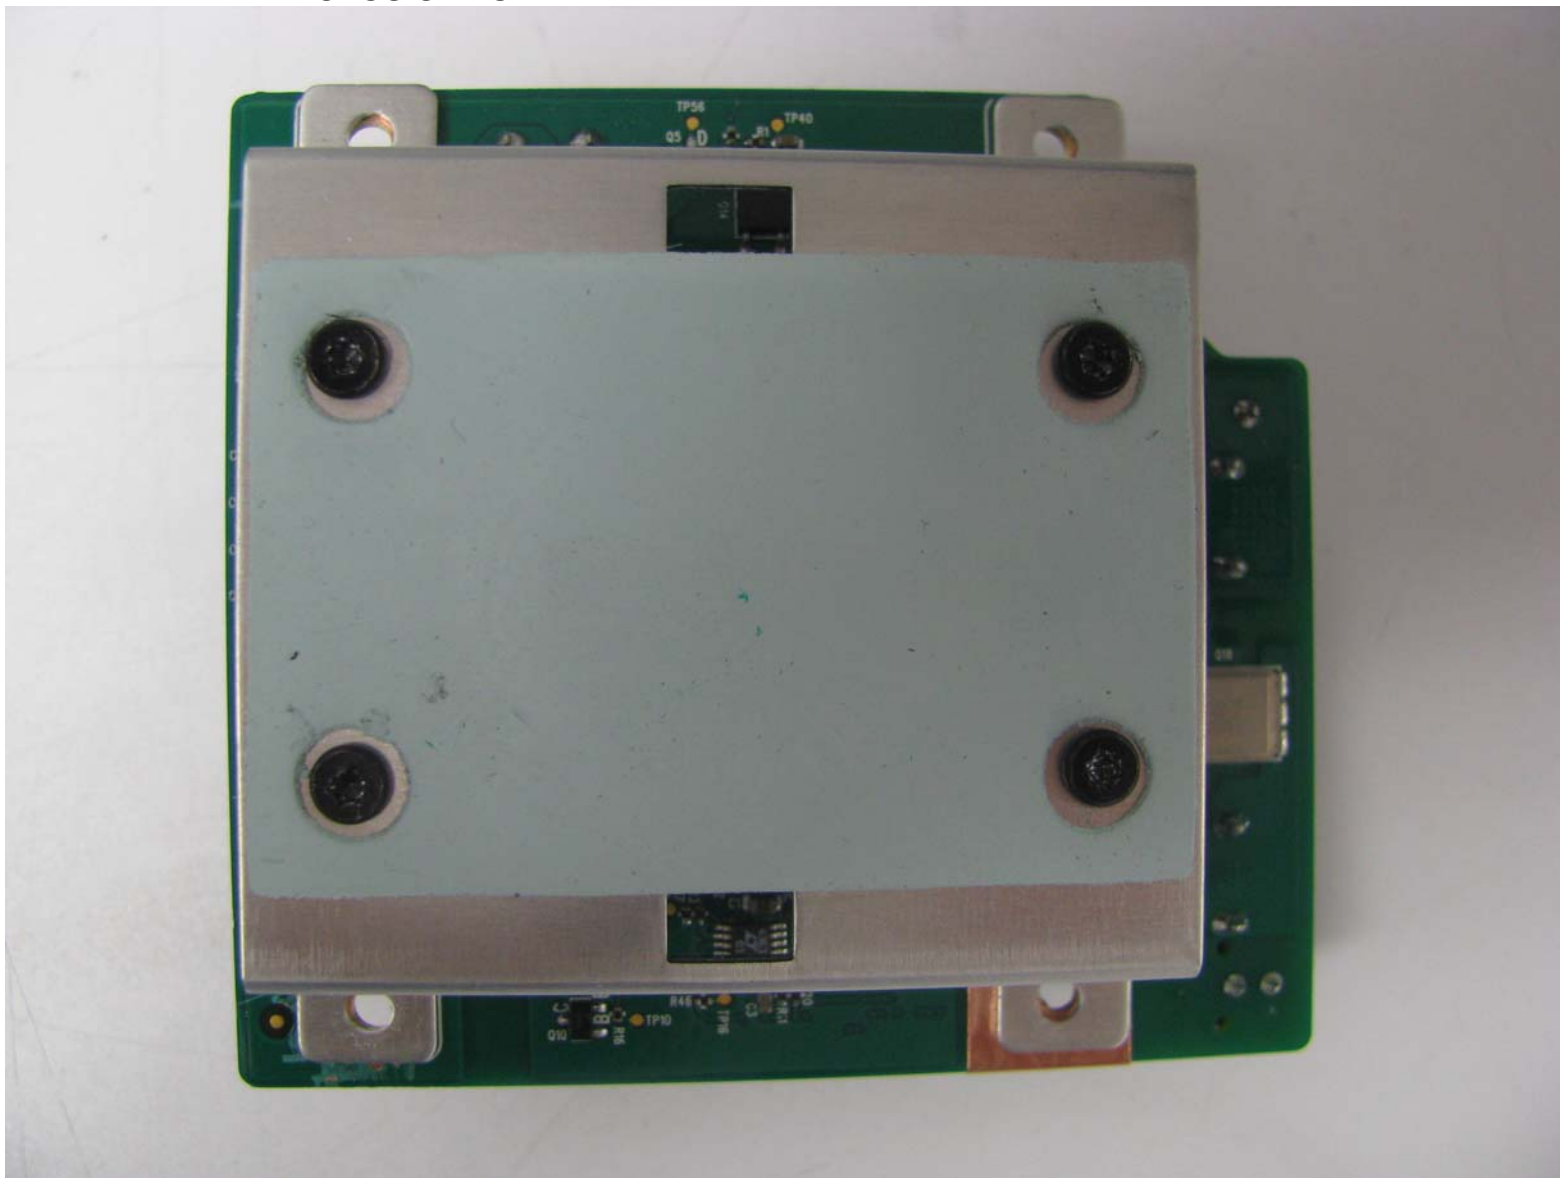

ANNEX 2 – INTERNAL PHOTOS OF EUT

**Psion Inc.
Vehicle Mount Computer, Model 8516
FCC ID: MCQ-8516
IC: 2739D-8516**