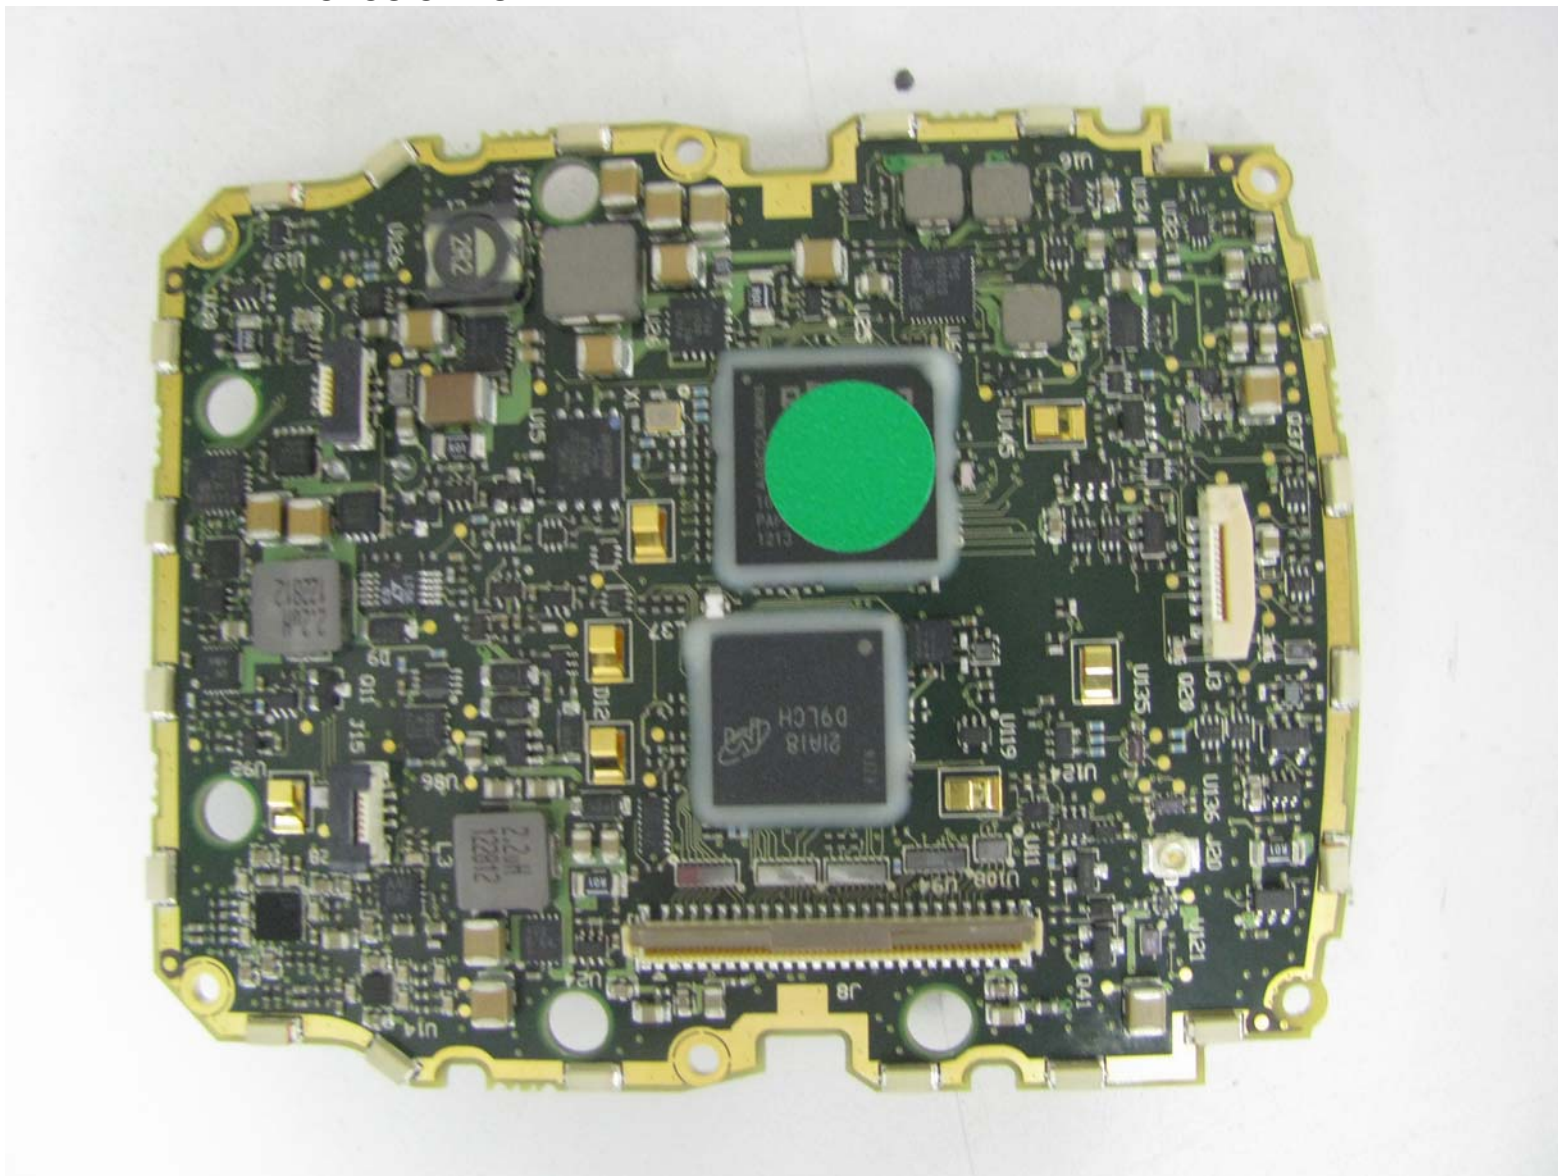

**ANNEX 2 – INTERNAL PHOTOS OF EUT**

**Psion Inc.  
Vehicle Mount Computer, Model 8516  
FCC ID: MCQ-8516  
IC: 2739D-8516**

**ANNEX 2 – INTERNAL PHOTOS OF EUT**

**Psion Inc.  
Vehicle Mount Computer, Model 8516  
FCC ID: MCQ-8516  
IC: 2739D-8516**

**ANNEX 2 – INTERNAL PHOTOS OF EUT**

**Psion Inc.  
Vehicle Mount Computer, Model 8516  
FCC ID: MCQ-8516  
IC: 2739D-8516**

**ANNEX 2 – INTERNAL PHOTOS OF EUT**

Psion Inc.  
Vehicle Mount Computer, Model 8516  
FCC ID: MCQ-8516  
IC: 2739D-8516