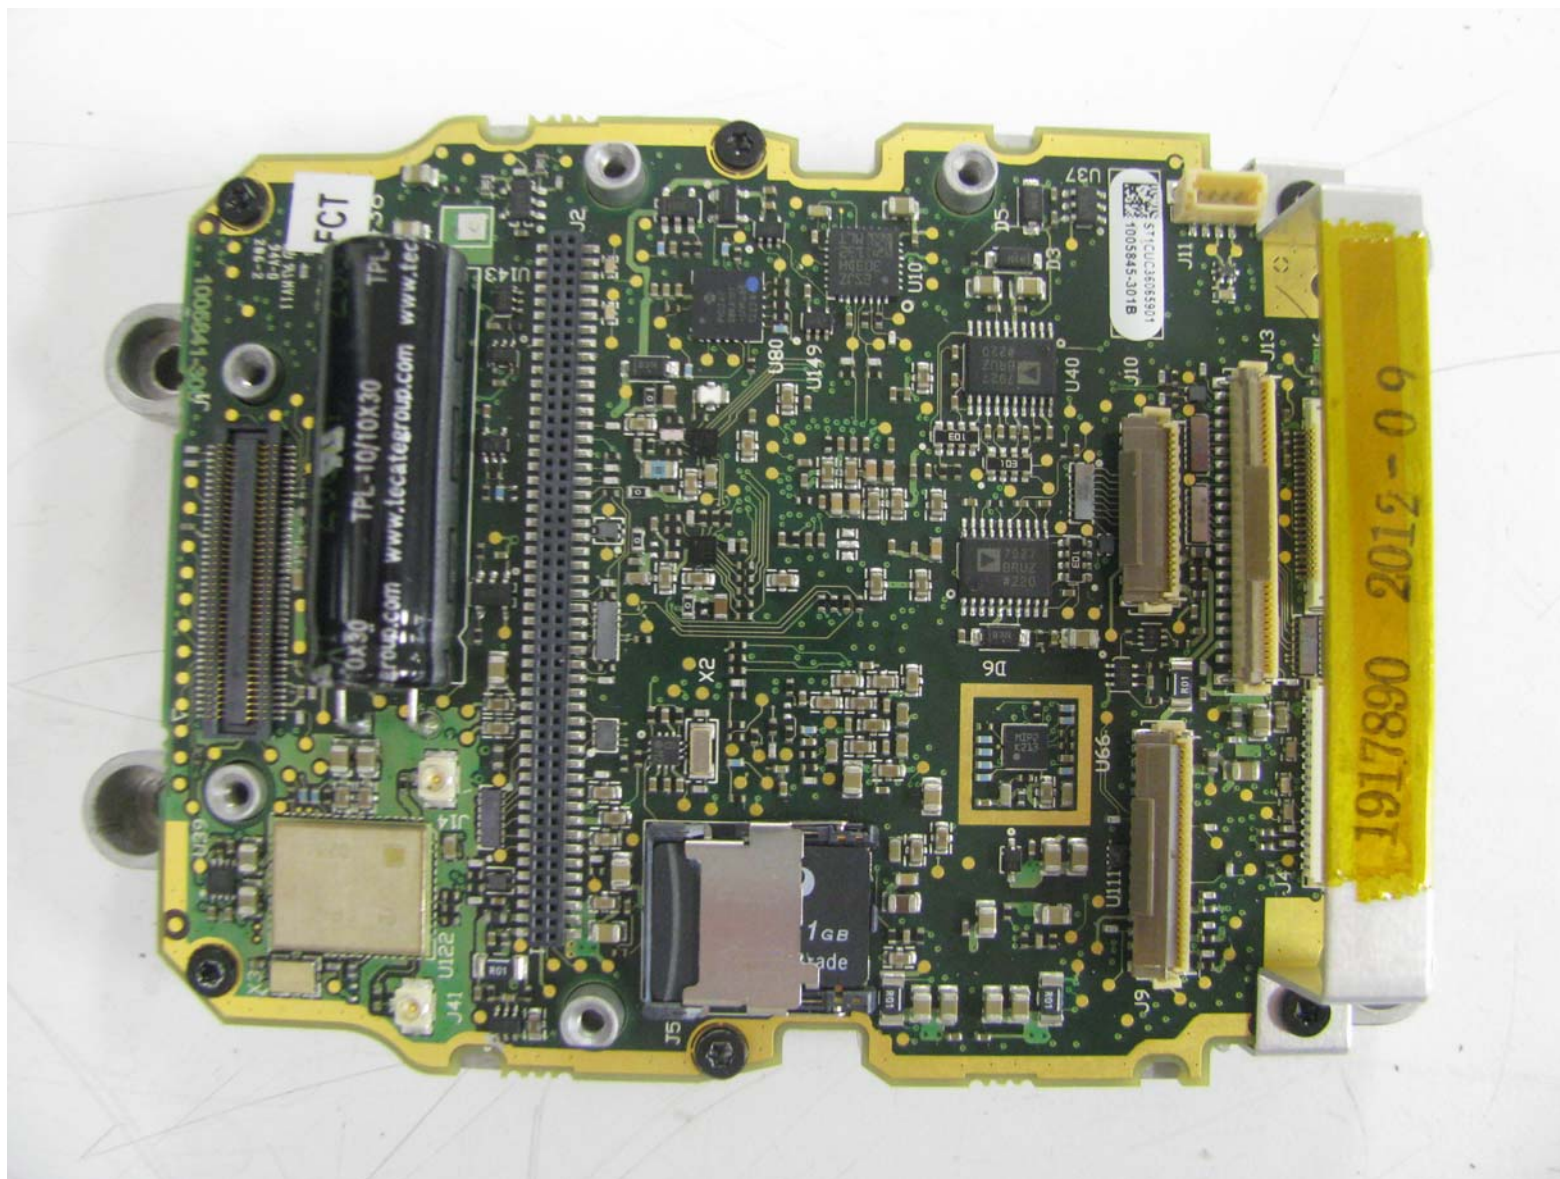

**ANNEX 2 – INTERNAL PHOTOS OF EUT**

**Psion Inc.  
Vehicle Mount Computer, Model 8516  
FCC ID: MCQ-8516  
IC: 2739D-8516**

**ANNEX 2 – INTERNAL PHOTOS OF EUT**

**Psion Inc.  
Vehicle Mount Computer, Model 8516  
FCC ID: MCQ-8516  
IC: 2739D-8516**

**ANNEX 2 – INTERNAL PHOTOS OF EUT**

**Psion Inc.  
Vehicle Mount Computer, Model 8516  
FCC ID: MCQ-8516  
IC: 2739D-8516**

**ANNEX 2 – INTERNAL PHOTOS OF EUT**

Psion Inc.  
Vehicle Mount Computer, Model 8516  
FCC ID: MCQ-8516  
IC: 2739D-8516