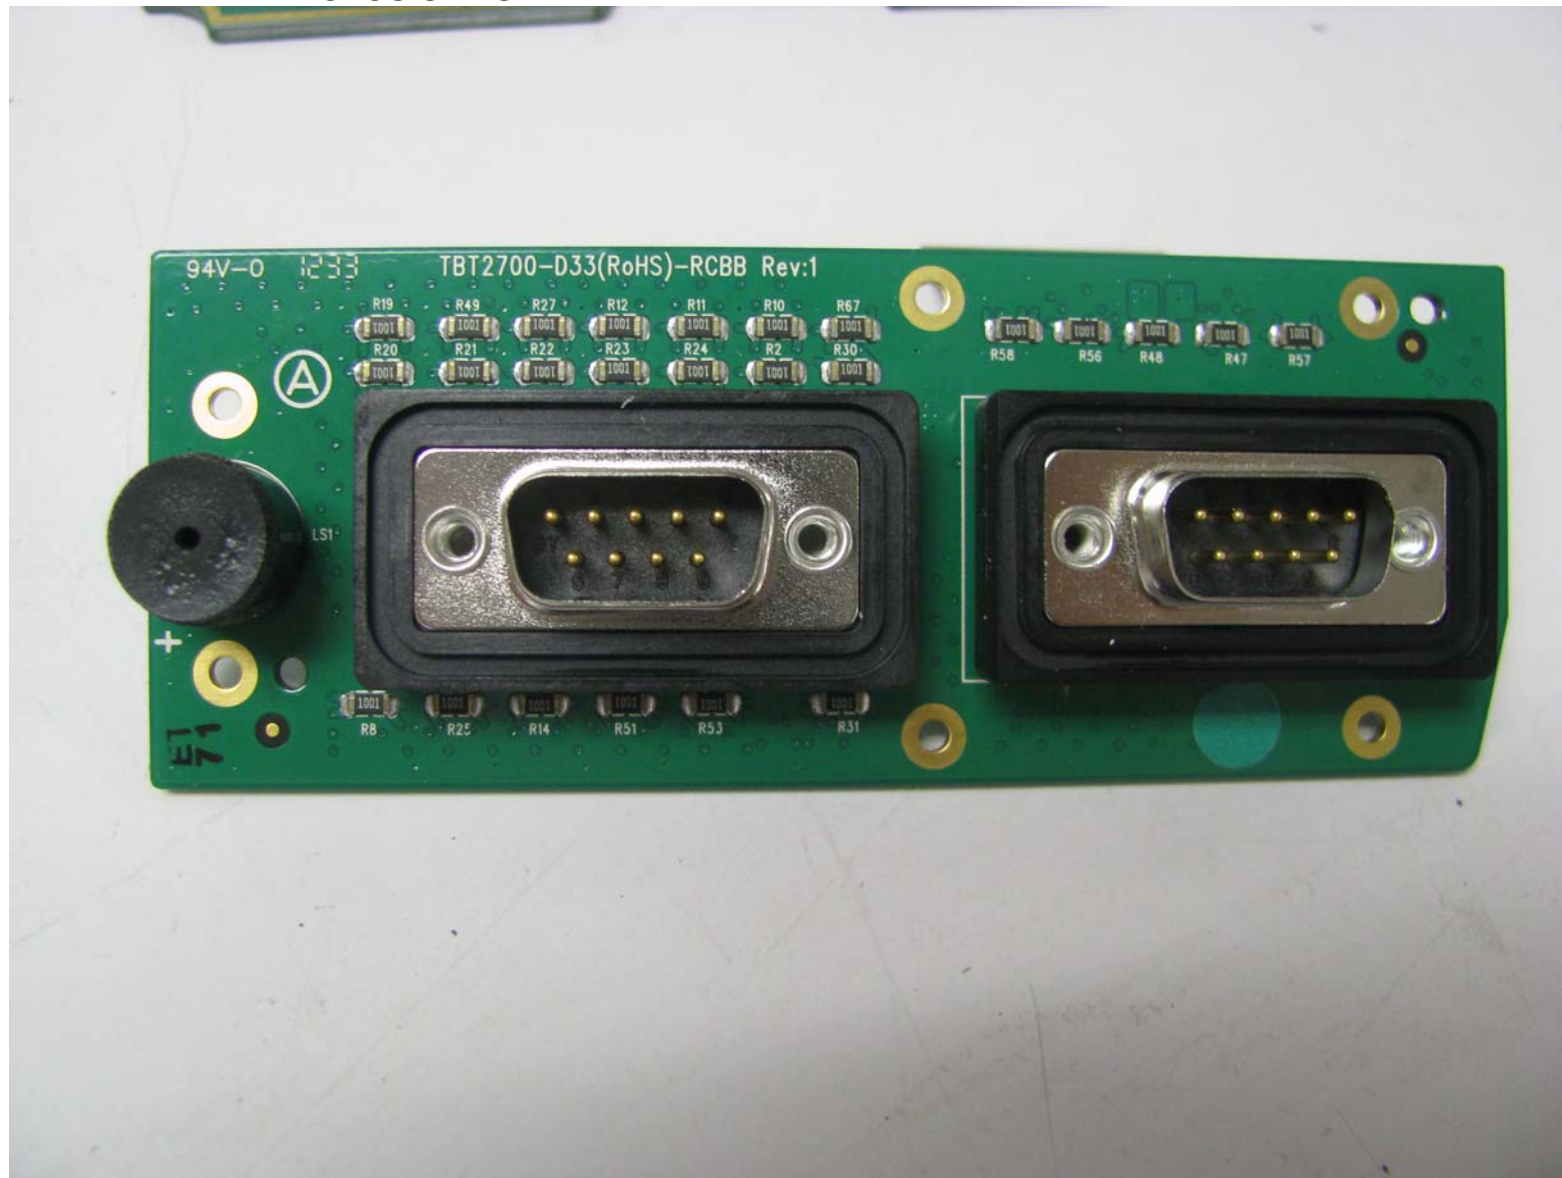

**ANNEX 2 – INTERNAL PHOTOS OF EUT**

**Psion Inc.  
Vehicle Mount Computer, Model 8516  
FCC ID: MCQ-8516  
IC: 2739D-8516**

**ANNEX 2 – INTERNAL PHOTOS OF EUT**

**Psion Inc.  
Vehicle Mount Computer, Model 8516  
FCC ID: MCQ-8516  
IC: 2739D-8516**