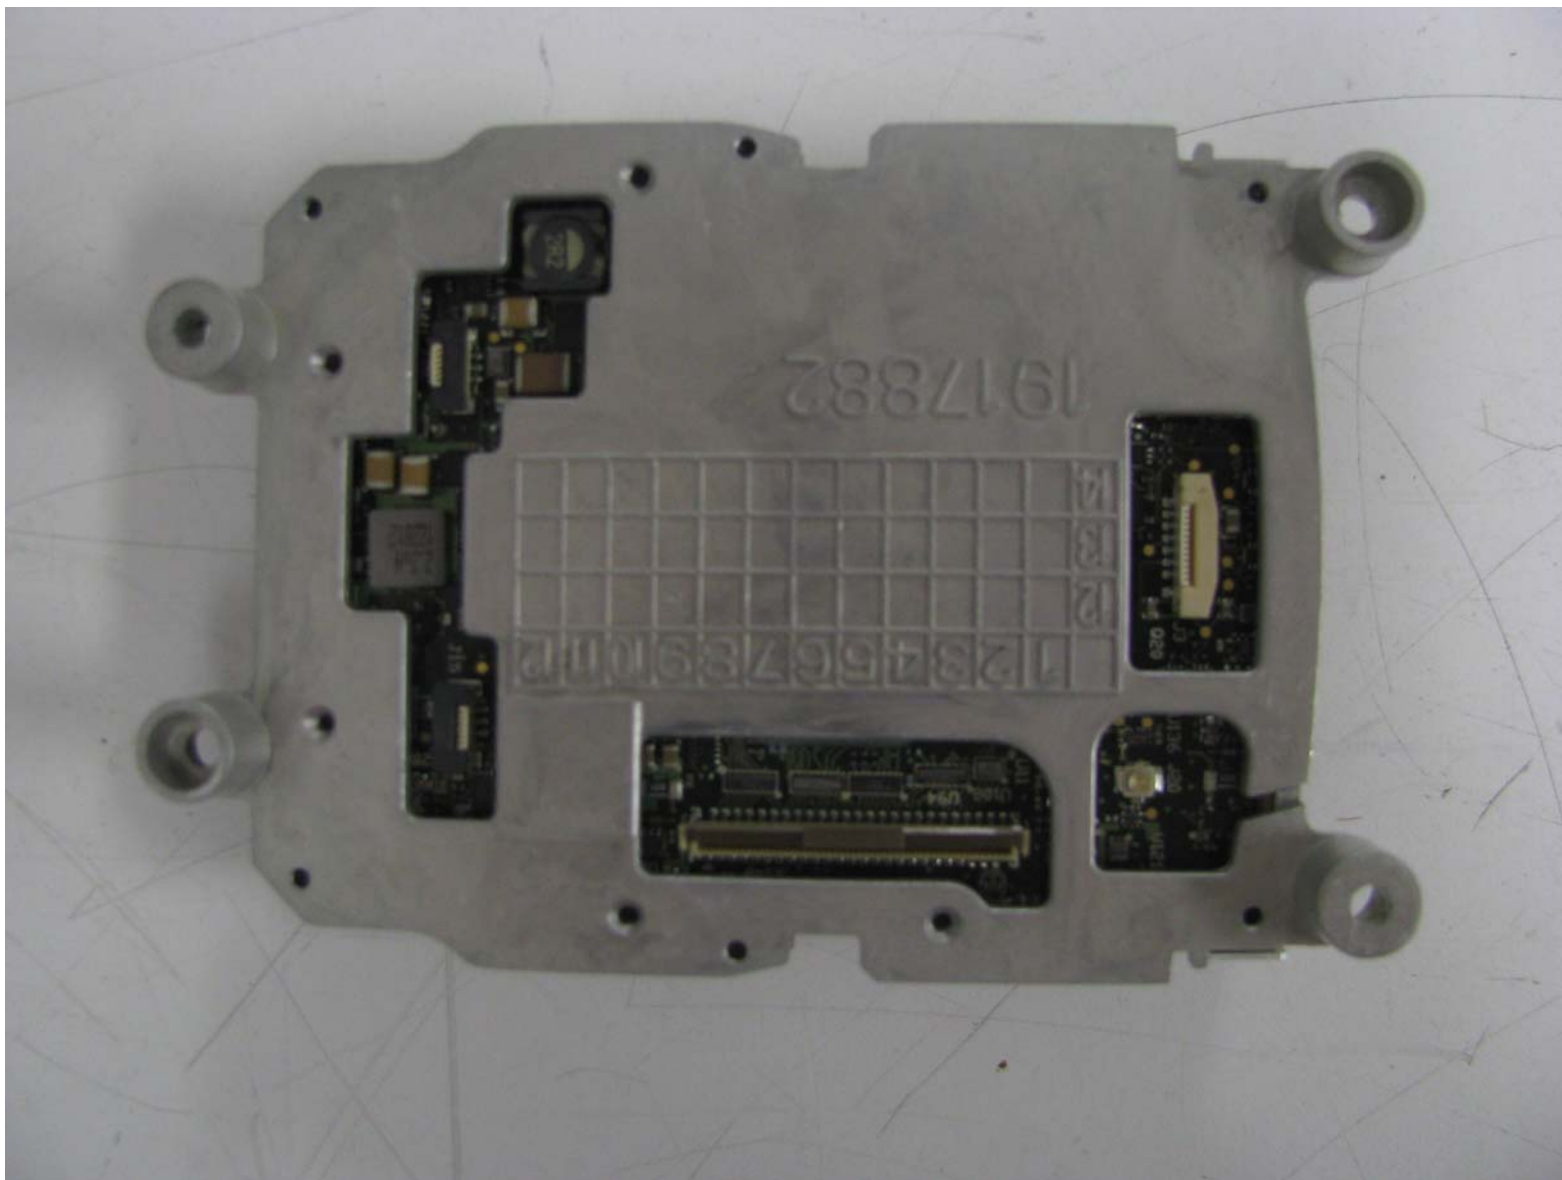

**ANNEX 2 – INTERNAL PHOTOS OF EUT**

**Psion Inc.  
Vehicle Mount Computer, Model 8516  
FCC ID: MCQ-8516  
IC: 2739D-8516**

**ANNEX 2 – INTERNAL PHOTOS OF EUT**

**Psion Inc.  
Vehicle Mount Computer, Model 8516  
FCC ID: MCQ-8516  
IC: 2739D-8516**

**ANNEX 2 – INTERNAL PHOTOS OF EUT**

**Psion Inc.  
Vehicle Mount Computer, Model 8516  
FCC ID: MCQ-8516  
IC: 2739D-8516**

**ANNEX 2 – INTERNAL PHOTOS OF EUT**

Psion Inc.  
Vehicle Mount Computer, Model 8516  
FCC ID: MCQ-8516  
IC: 2739D-8516