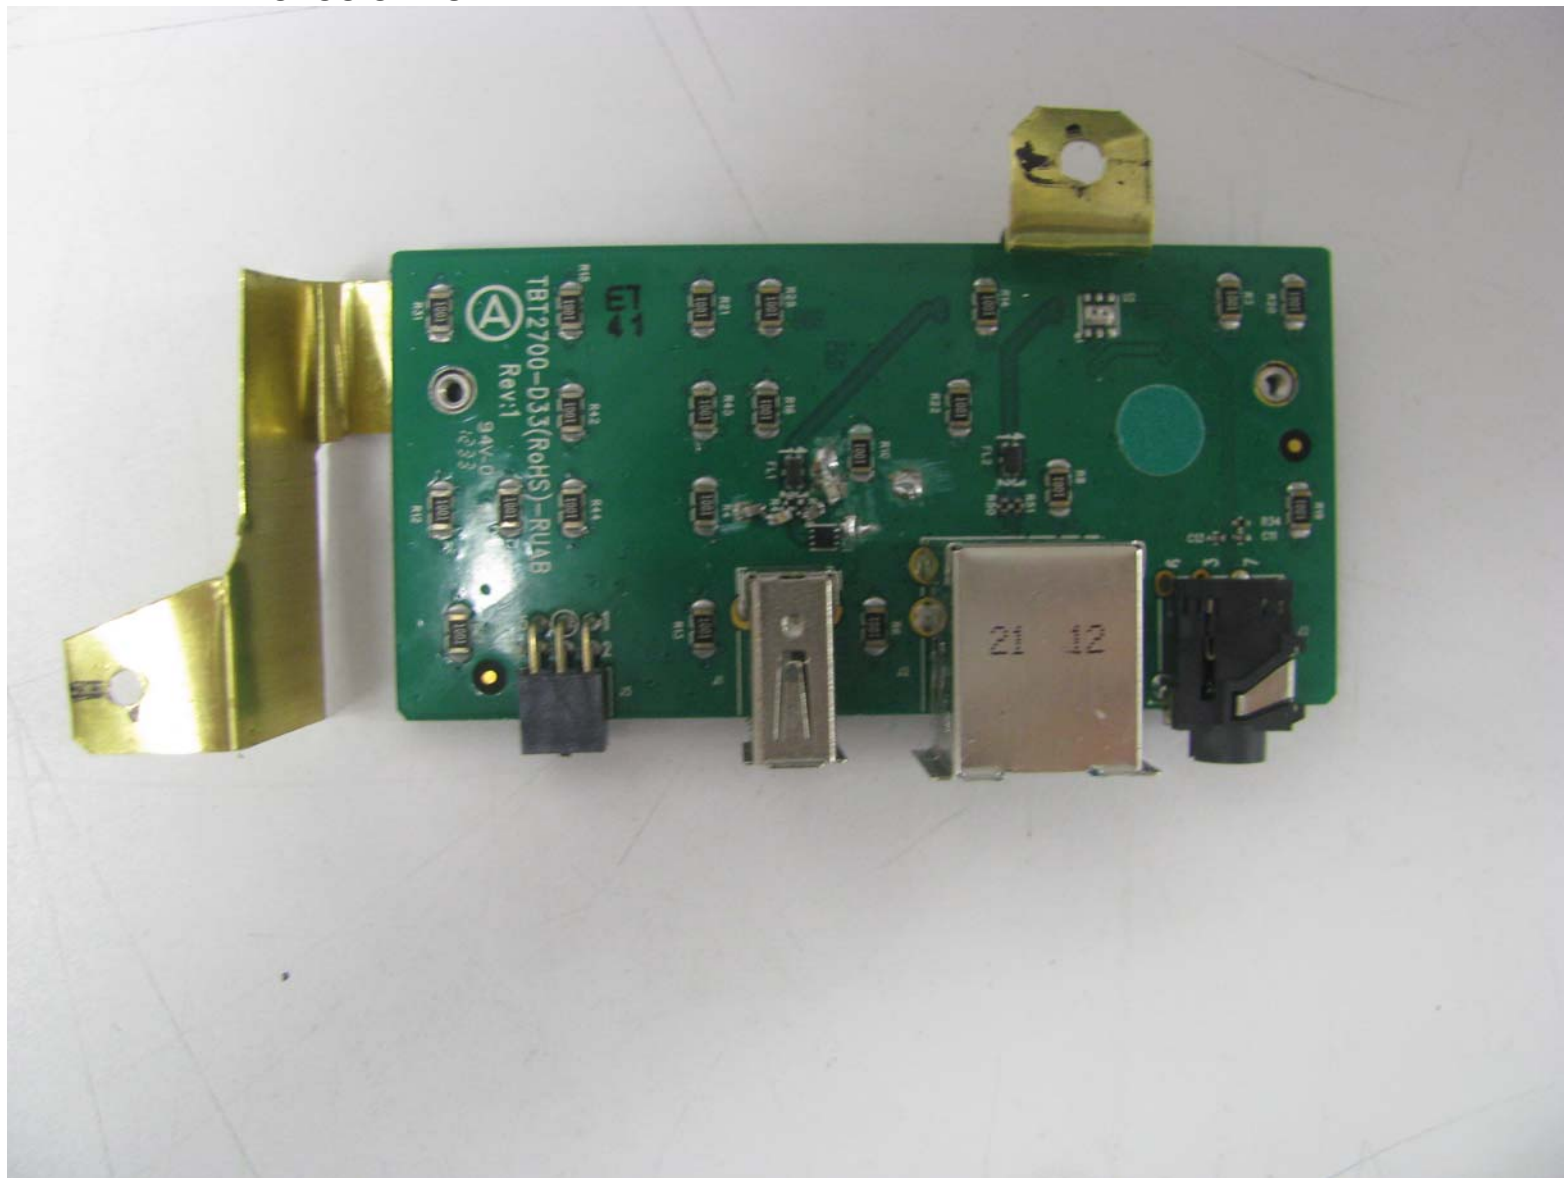

**ANNEX 2 – INTERNAL PHOTOS OF EUT**

**Psion Inc.  
Vehicle Mount Computer, Model 8516  
FCC ID: MCQ-8516  
IC: 2739D-8516**

**ANNEX 2 – INTERNAL PHOTOS OF EUT**

**Psion Inc.  
Vehicle Mount Computer, Model 8516  
FCC ID: MCQ-8516  
IC: 2739D-8516**