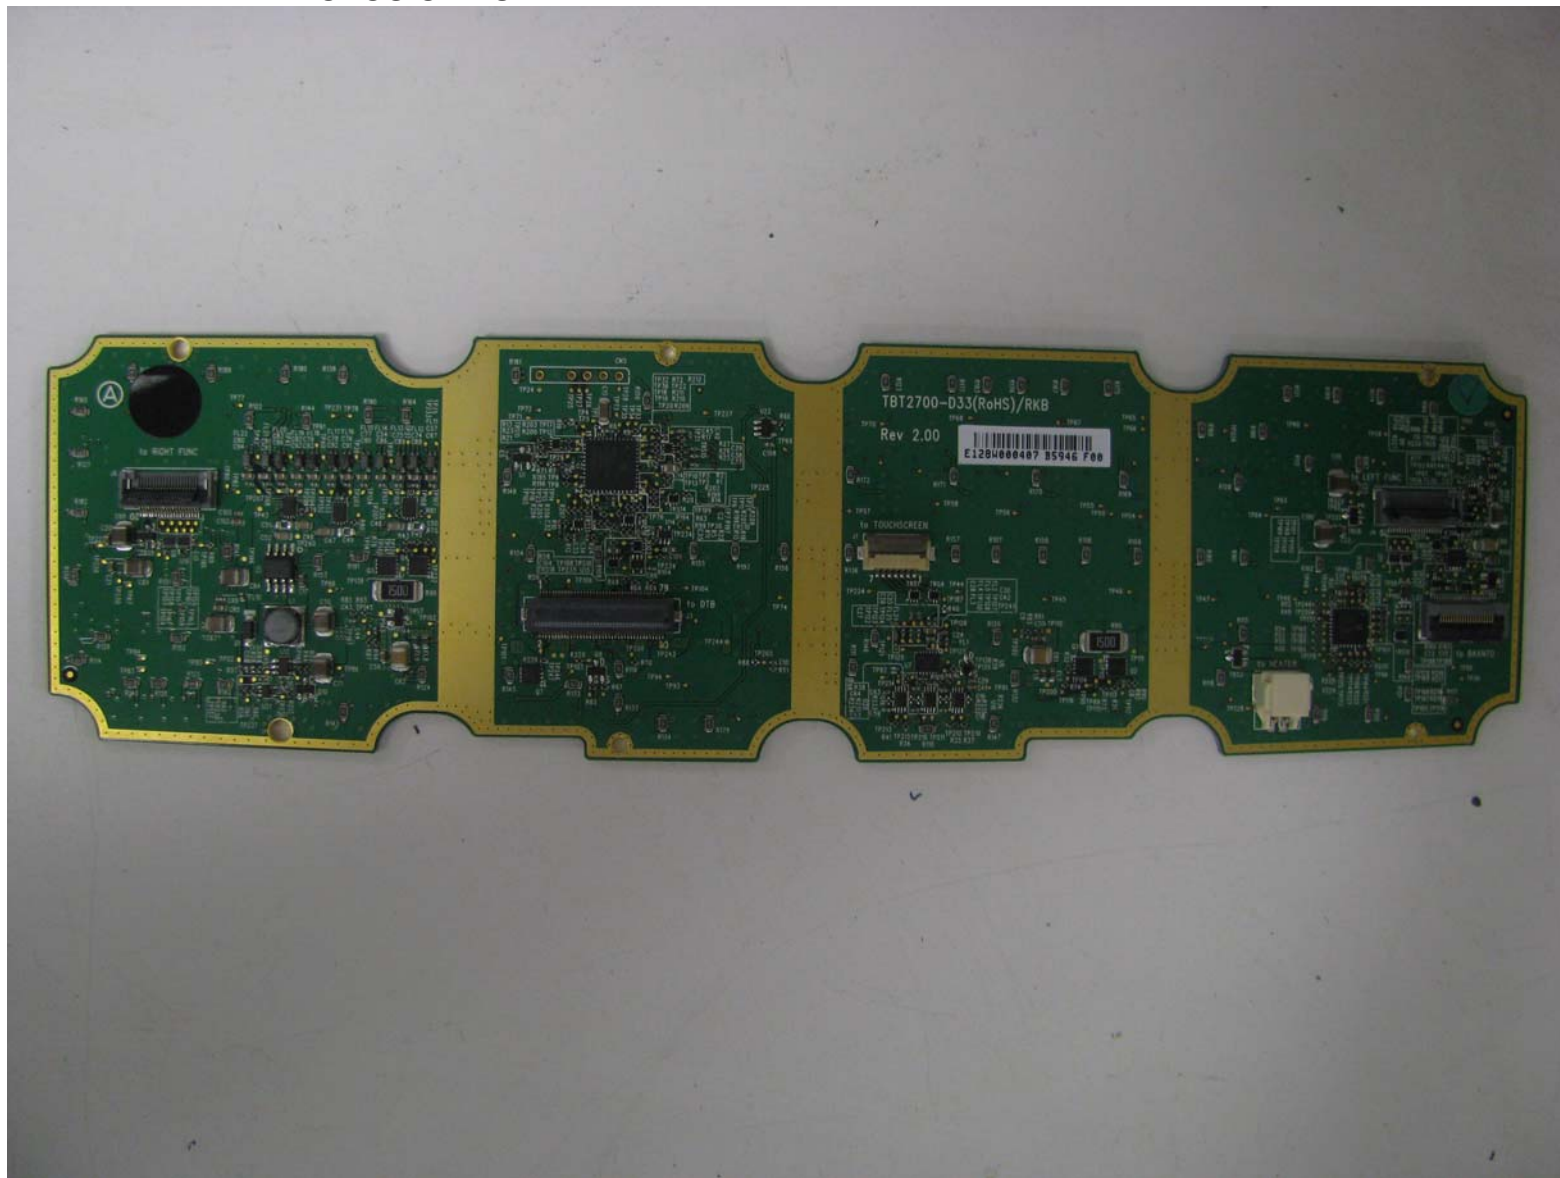

**ANNEX 2 – INTERNAL PHOTOS OF EUT**

**Psion Inc.  
Vehicle Mount Computer, Model 8516  
FCC ID: MCQ-8516  
IC: 2739D-8516**

**ANNEX 2 – INTERNAL PHOTOS OF EUT**

**Psion Inc.  
Vehicle Mount Computer, Model 8516  
FCC ID: MCQ-8516  
IC: 2739D-8516**