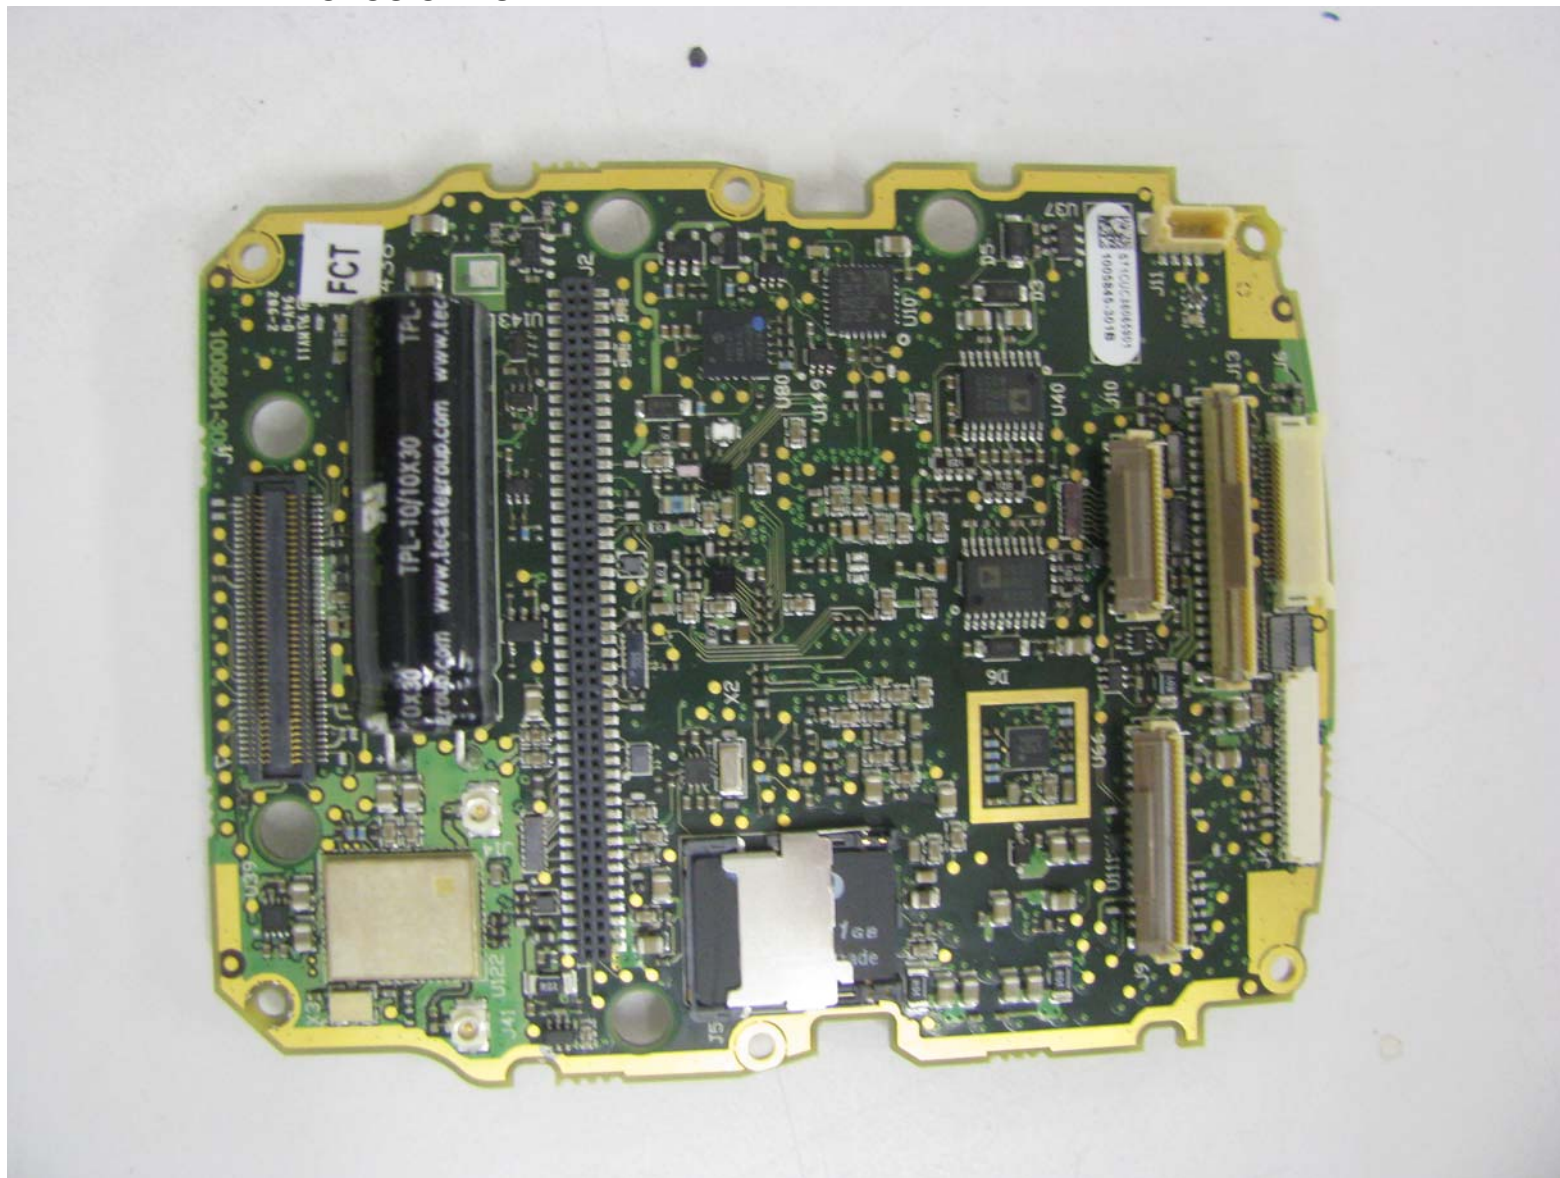

**ANNEX 2 – INTERNAL PHOTOS OF EUT**

**Psion Inc.  
Vehicle Mount Computer, Model 8516  
FCC ID: MCQ-8516  
IC: 2739D-8516**

**ANNEX 2 – INTERNAL PHOTOS OF EUT**

**Psion Inc.  
Vehicle Mount Computer, Model 8516  
FCC ID: MCQ-8516  
IC: 2739D-8516**

**ANNEX 2 – INTERNAL PHOTOS OF EUT**

**Psion Inc.  
Vehicle Mount Computer, Model 8516  
FCC ID: MCQ-8516  
IC: 2739D-8516**

**ANNEX 2 – INTERNAL PHOTOS OF EUT**

Psion Inc.  
Vehicle Mount Computer, Model 8516  
FCC ID: MCQ-8516  
IC: 2739D-8516