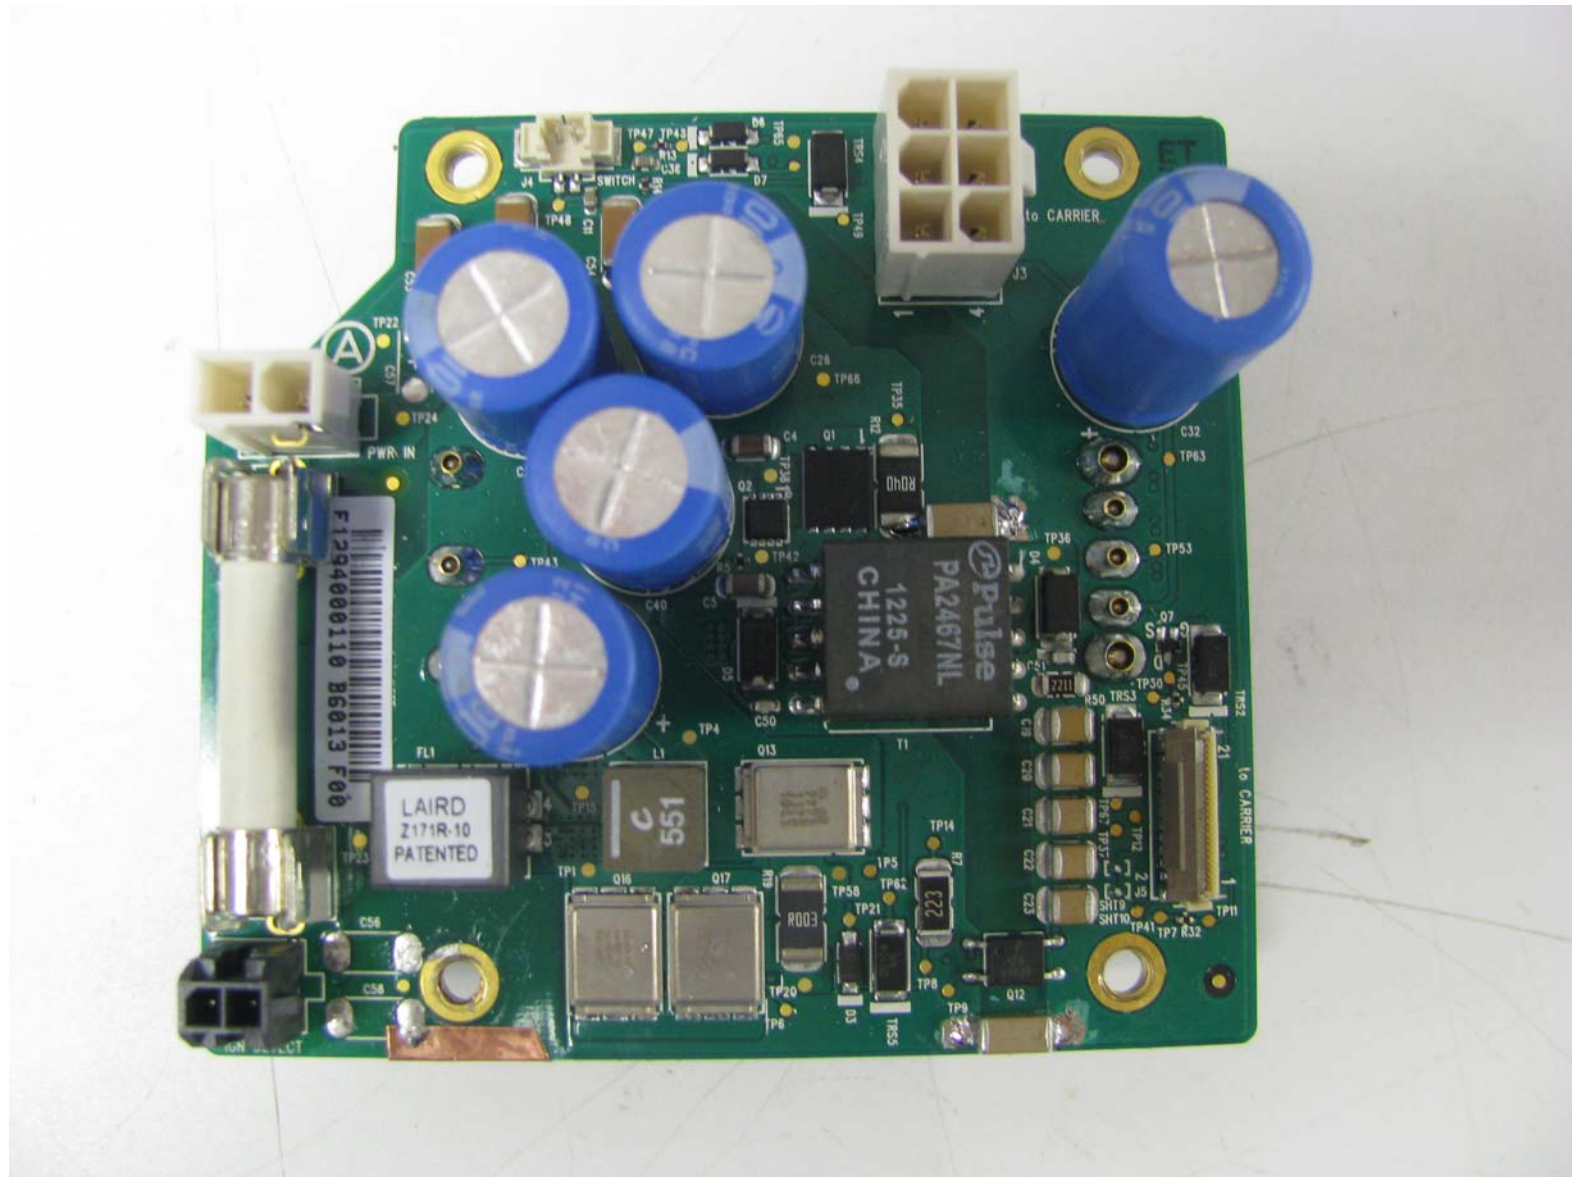

**ANNEX 2 – INTERNAL PHOTOS OF EUT**

**Psion Inc.  
Vehicle Mount Computer, Model 8516  
FCC ID: MCQ-8516  
IC: 2739D-8516**

**ANNEX 2 – INTERNAL PHOTOS OF EUT**

**Psion Inc.  
Vehicle Mount Computer, Model 8516  
FCC ID: MCQ-8516  
IC: 2739D-8516**

**ANNEX 2 – INTERNAL PHOTOS OF EUT**

**Psion Inc.  
Vehicle Mount Computer, Model 8516  
FCC ID: MCQ-8516  
IC: 2739D-8516**

**ANNEX 2 – INTERNAL PHOTOS OF EUT**

Psion Inc.  
Vehicle Mount Computer, Model 8516  
FCC ID: MCQ-8516  
IC: 2739D-8516