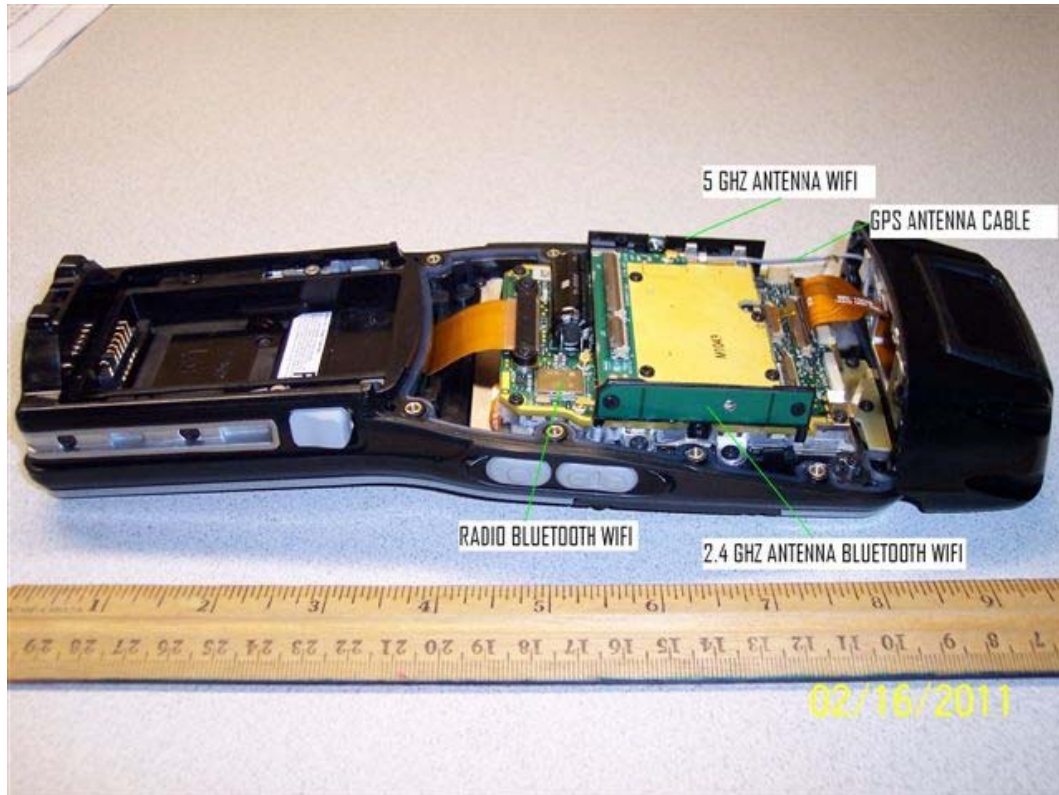

FCC ID: GM37545MBW
IC ID: 2739D-7545MBW

INTERNAL PHOTOS

7545MBW BACK COVER OPEN

FCC ID: GM37545MBW
IC ID: 2739D-7545MBW

7545MBW BACK OPEN

FCC ID: GM37545MBW
IC ID: 2739D-7545MBW

7545MBW GPS Antenna

7545MBW MLB BACK

FCC ID: GM37545MBW
IC ID: 2739D-7545MBW

7545MBW MLB FRONT

7545MBW MLB WITH ANTENNAS

FCC ID: GM37545MBW
IC ID: 2739D-7545MBW

7545MBW POWER ROUTING BOARD BACK

7545MBW POWER ROUTING BOARD FRONT

FCC ID: GM37545MBW
IC ID: 2739D-7545MBW