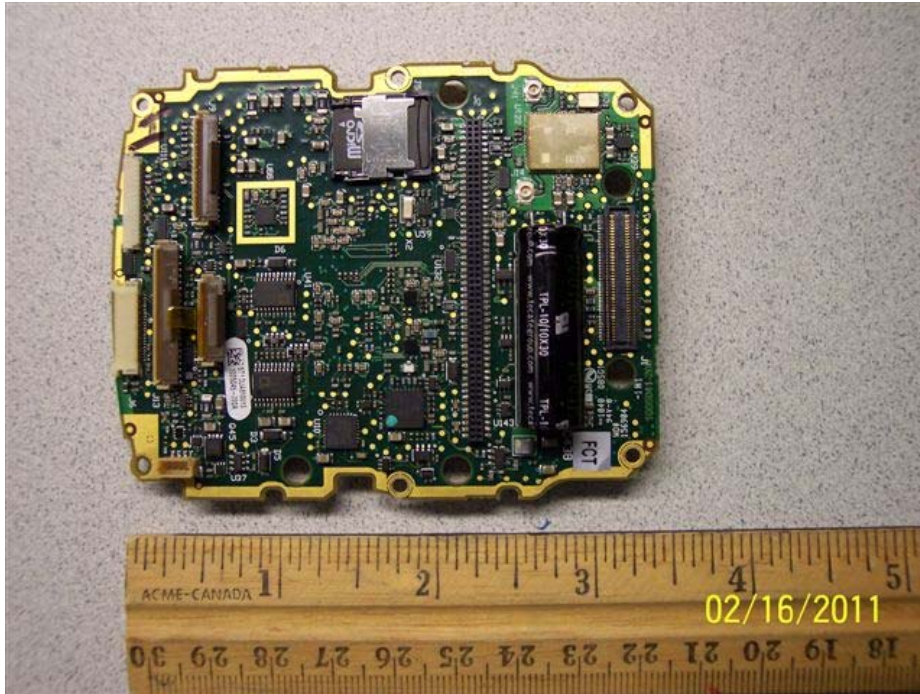

FCC ID: GM37545MBW
IC ID: 2739D-7545MBW

INTERNAL PHOTOS

7545MBW BACK COVER OPEN

FCC ID: GM37545MBW
IC ID: 2739D-7545MBW

7545MBW BACK OPEN

FCC ID: GM37545MBW
IC ID: 2739D-7545MBW

7545MBW GPS Antenna

7545MBW MLB BACK

FCC ID: GM37545MBW
IC ID: 2739D-7545MBW

7545MBW MLB FRONT

7545MBW MLB WITH ANTENNAS

FCC ID: GM37545MBW
IC ID: 2739D-7545MBW

7545MBW POWER ROUTING BOARD BACK

7545MBW POWER ROUTING BOARD FRONT

FCC ID: GM37545MBW
IC ID: 2739D-7545MBW