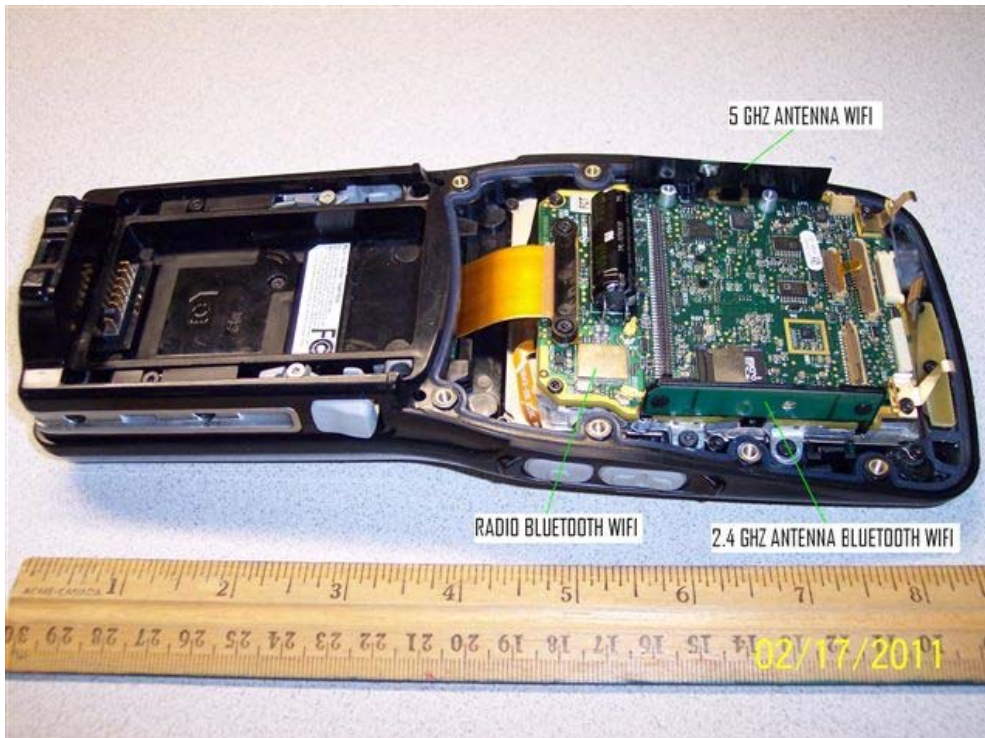

FCC ID: GM37545MBW
IC ID: 2739D-7545MBW

INTERNAL PHOTOS

7545MBW BACK COVER OPEN

FCC ID: GM37545MBW
IC ID: 2739D-7545MBW

7545MBW BACK OPEN

FCC ID: GM37545MBW
IC ID: 2739D-7545MBW

7545MBW GPS Antenna

7545MBW MLB BACK

FCC ID: GM37545MBW
IC ID: 2739D-7545MBW

7545MBW MLB FRONT

7545MBW MLB WITH ANTENNAS

FCC ID: GM37545MBW
IC ID: 2739D-7545MBW

7545MBW POWER ROUTING BOARD BACK

7545MBW POWER ROUTING BOARD FRONT

FCC ID: GM37545MBW
IC ID: 2739D-7545MBW