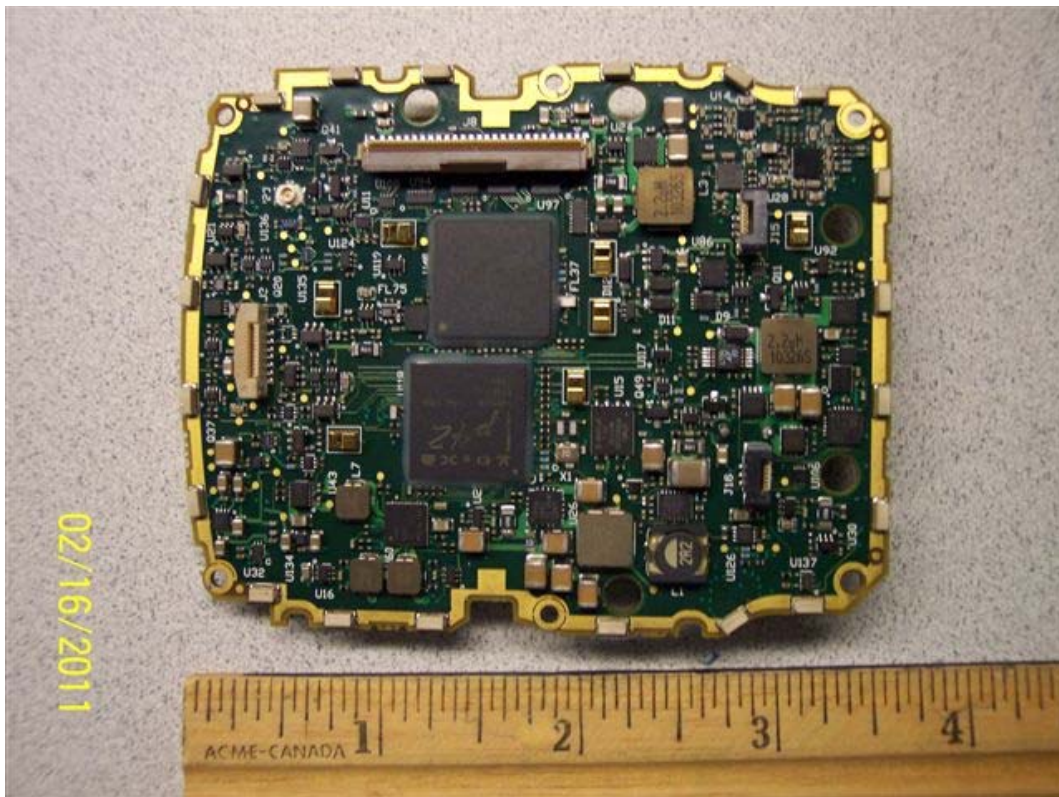

FCC ID: GM37545MBW
IC ID: 2739D-7545MBW

INTERNAL PHOTOS

7545MBW BACK COVER OPEN

FCC ID: GM37545MBW
IC ID: 2739D-7545MBW

7545MBW BACK OPEN

FCC ID: GM37545MBW
IC ID: 2739D-7545MBW

7545MBW GPS Antenna

7545MBW MLB BACK

FCC ID: GM37545MBW
IC ID: 2739D-7545MBW

7545MBW MLB FRONT

7545MBW MLB WITH ANTENNAS

FCC ID: GM37545MBW
IC ID: 2739D-7545MBW

7545MBW POWER ROUTING BOARD BACK

7545MBW POWER ROUTING BOARD FRONT

FCC ID: GM37545MBW
IC ID: 2739D-7545MBW