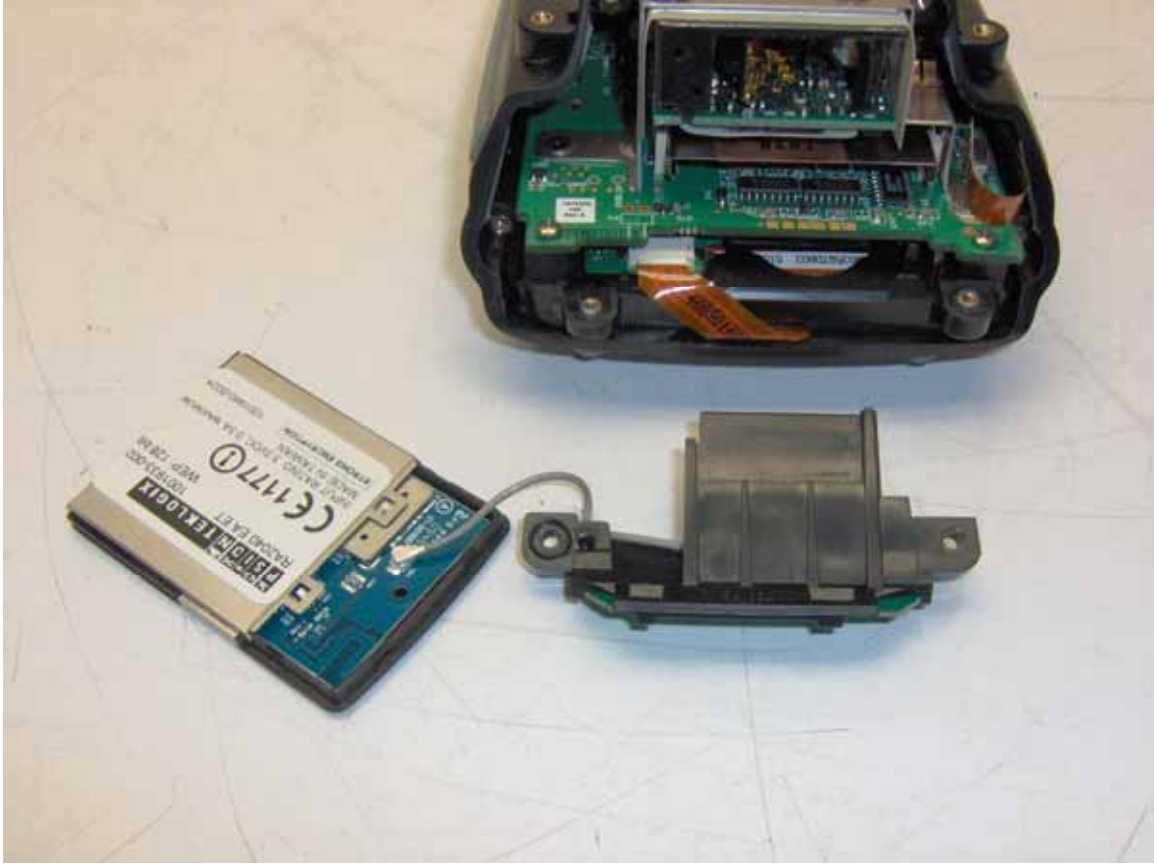

Internal Photograph – Psion Teklogix Handheld Computer M/N: 7535-RA2040

SYMBOL TECHNOLOGIES INC. MADE IN MEXICO
(SUN M1F12G17) SW. NBDSCDA
PH. SE-1200HP-1100A
SEE INTEGRATION GUIDE FOR KATELON PART

63-32602
02 B