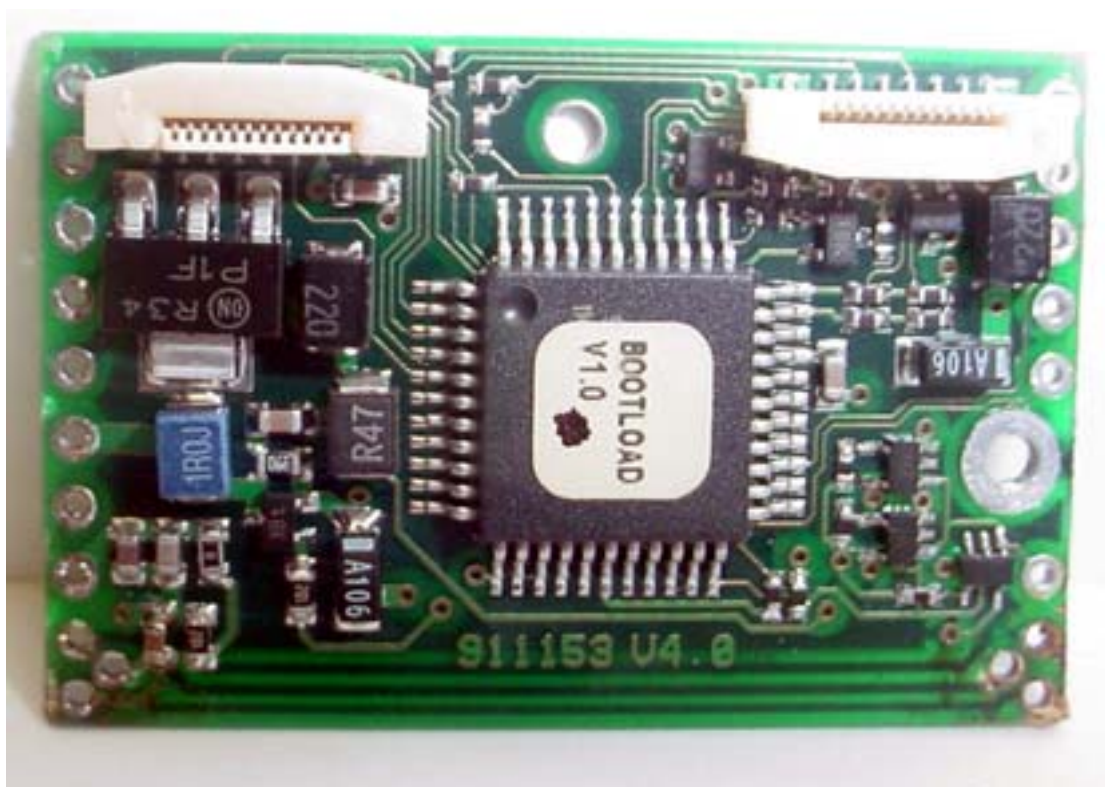

ANNEX 3 – INTERNAL PHOTOGRAPHS

Psion Teklogix Inc.
Handheld Computer with RFID, Model 7535-OEM186
FCC ID: GM37535OEM186
IC: 2739D-7535186

ANNEX 3 – INTERNAL PHOTOGRAPHS

**Psion Teklogix Inc.
Handheld Computer with RFID, Model 7535-OEM186
FCC ID: GM37535OEM186
IC: 2739D-7535186**