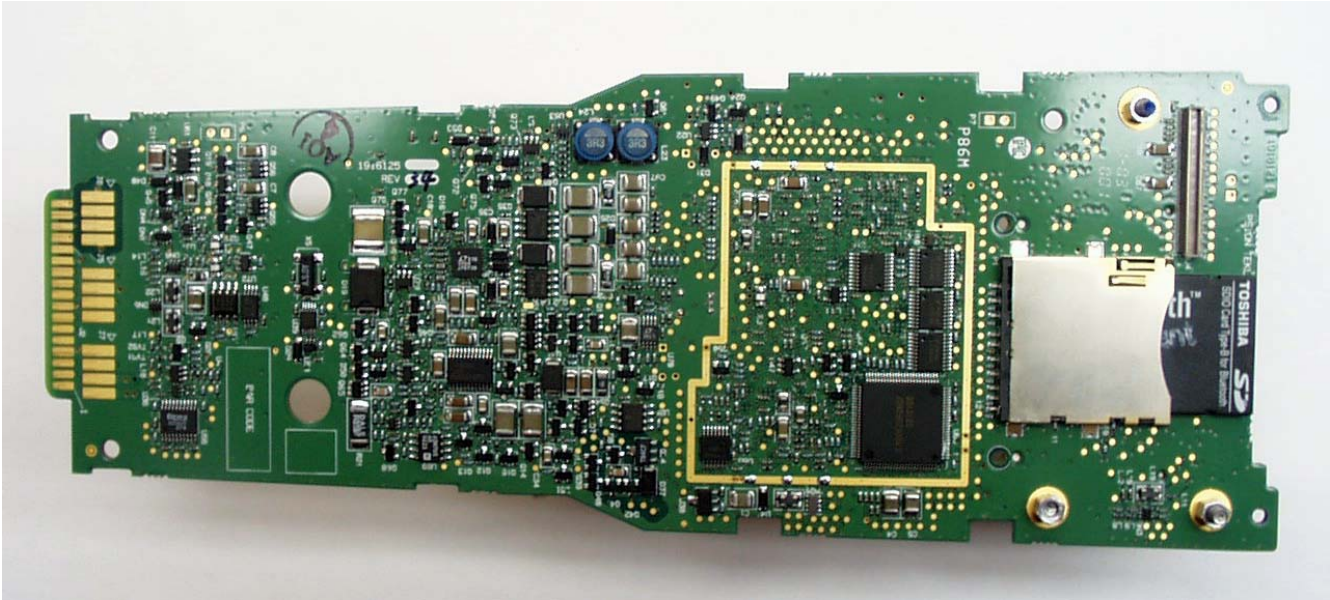

ANNEX 3 – INTERNAL PHOTOGRAPHS

Psion Teklogix Inc.
Handheld Computer with RFID, Model 7535-OEM186
FCC ID: GM37535OEM186
IC: 2739D-7535186

ANNEX 3 – INTERNAL PHOTOGRAPHS

Psion Teklogix Inc.
Handheld Computer with RFID, Model 7535-OEM186
FCC ID: GM37535OEM186
IC: 2739D-7535186

ANNEX 3 – INTERNAL PHOTOGRAPHS

Psion Teklogix Inc.
Handheld Computer with RFID, Model 7535-OEM186
FCC ID: GM37535OEM186
IC: 2739D-7535186

ANNEX 3 – INTERNAL PHOTOGRAPHS

**Psion Teklogix Inc.
Handheld Computer with RFID, Model 7535-OEM186
FCC ID: GM37535OEM186
IC: 2739D-7535186**

ANNEX 3 – INTERNAL PHOTOGRAPHS

**Psion Teklogix Inc.
Handheld Computer with RFID, Model 7535-OEM186
FCC ID: GM37535OEM186
IC: 2739D-7535186**

ANNEX 3 – INTERNAL PHOTOGRAPHS

Psion Teklogix Inc.
Handheld Computer with RFID, Model 7535-OEM186
FCC ID: GM37535OEM186
IC: 2739D-7535186