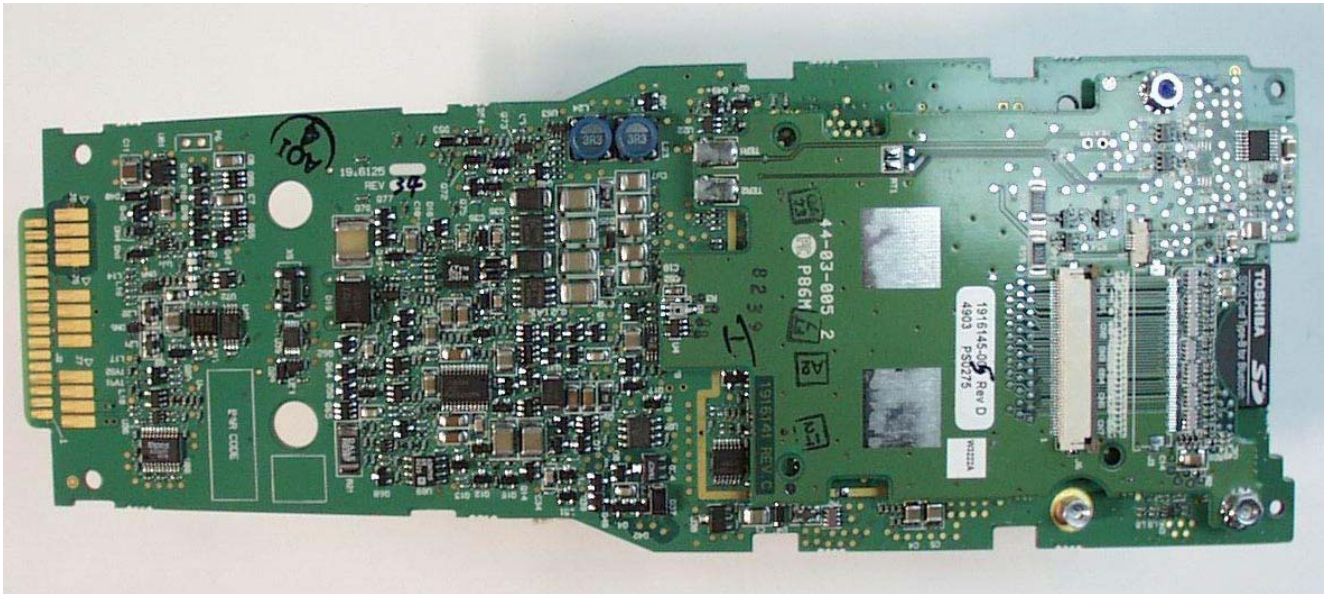

ANNEX 3 – INTERNAL PHOTOGRAPHS

Psion Teklogix Inc.
Handheld Computer with RFID, Model 7535-OEM186
FCC ID: GM37535OEM186
IC: 2739D-7535186

ANNEX 3 – INTERNAL PHOTOGRAPHS

**Psion Teklogix Inc.
Handheld Computer with RFID, Model 7535-OEM186
FCC ID: GM37535OEM186
IC: 2739D-7535186**

ANNEX 3 – INTERNAL PHOTOGRAPHS

**Psion Teklogix Inc.
Handheld Computer with RFID, Model 7535-OEM186
FCC ID: GM37535OEM186
IC: 2739D-7535186**

ANNEX 3 – INTERNAL PHOTOGRAPHS

Psion Teklogix Inc.
Handheld Computer with RFID, Model 7535-OEM186
FCC ID: GM37535OEM186
IC: 2739D-7535186

ANNEX 3 – INTERNAL PHOTOGRAPHS

**Psion Teklogix Inc.
Handheld Computer with RFID, Model 7535-OEM186
FCC ID: GM37535OEM186
IC: 2739D-7535186**

ANNEX 3 – INTERNAL PHOTOGRAPHS

**Psion Teklogix Inc.
Handheld Computer with RFID, Model 7535-OEM186
FCC ID: GM37535OEM186
IC: 2739D-7535186**