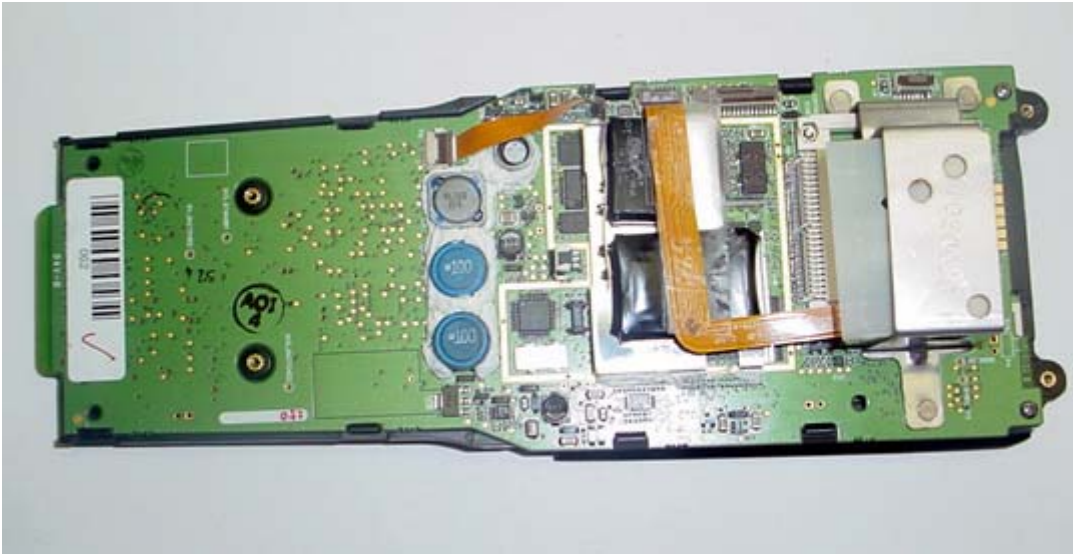

ANNEX 3 – INTERNAL PHOTOGRAPHS

Psion Teklogix Inc.
Handheld Computer with RFID, Model 7535-OEM186
FCC ID: GM37535OEM186
IC: 2739D-7535186

ANNEX 3 – INTERNAL PHOTOGRAPHS

Psion Teklogix Inc.
Handheld Computer with RFID, Model 7535-OEM186
FCC ID: GM37535OEM186
IC: 2739D-7535186

ANNEX 3 – INTERNAL PHOTOGRAPHS

Psion Teklogix Inc.
Handheld Computer with RFID, Model 7535-OEM186
FCC ID: GM37535OEM186
IC: 2739D-7535186

ANNEX 3 – INTERNAL PHOTOGRAPHS

**Psion Teklogix Inc.
Handheld Computer with RFID, Model 7535-OEM186
FCC ID: GM37535OEM186
IC: 2739D-7535186**