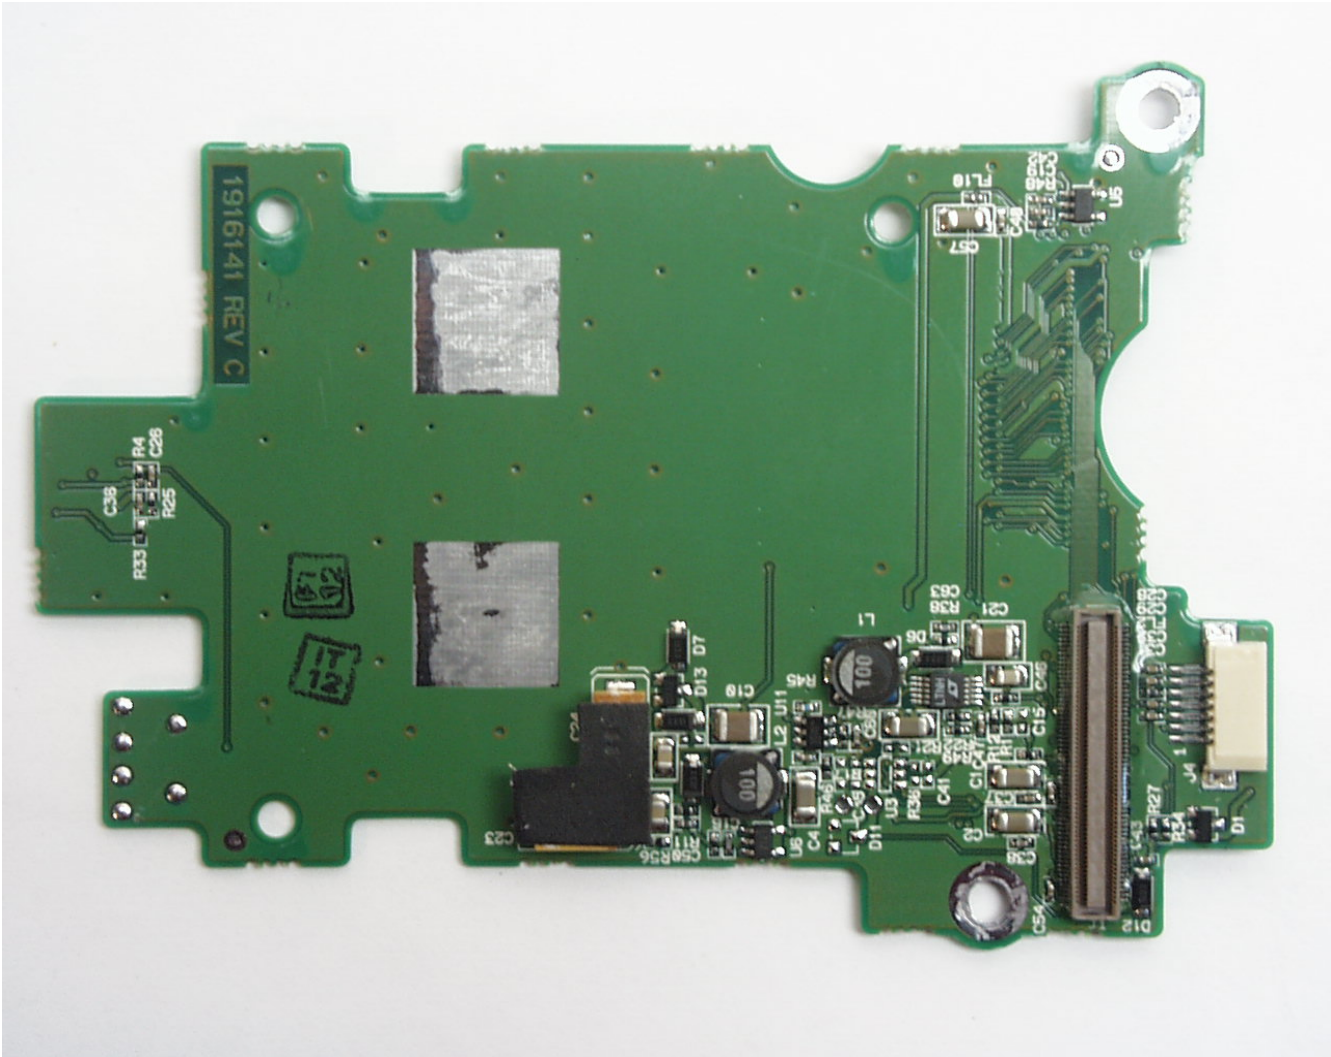

ANNEX 3 – INTERNAL PHOTOGRAPHS

Psion Teklogix Inc.
Handheld Computer with RFID, Model 7535-OEM186
FCC ID: GM37535OEM186
IC: 2739D-7535186

ANNEX 3 – INTERNAL PHOTOGRAPHS

**Psion Teklogix Inc.
Handheld Computer with RFID, Model 7535-OEM186
FCC ID: GM37535OEM186
IC: 2739D-7535186**

ANNEX 3 – INTERNAL PHOTOGRAPHS

**Psion Teklogix Inc.
Handheld Computer with RFID, Model 7535-OEM186
FCC ID: GM37535OEM186
IC: 2739D-7535186**

ANNEX 3 – INTERNAL PHOTOGRAPHS

Psion Teklogix Inc.
Handheld Computer with RFID, Model 7535-OEM186
FCC ID: GM37535OEM186
IC: 2739D-7535186

ANNEX 3 – INTERNAL PHOTOGRAPHS

**Psion Teklogix Inc.
Handheld Computer with RFID, Model 7535-OEM186
FCC ID: GM37535OEM186
IC: 2739D-7535186**

ANNEX 3 – INTERNAL PHOTOGRAPHS

**Psion Teklogix Inc.
Handheld Computer with RFID, Model 7535-OEM186
FCC ID: GM37535OEM186
IC: 2739D-7535186**