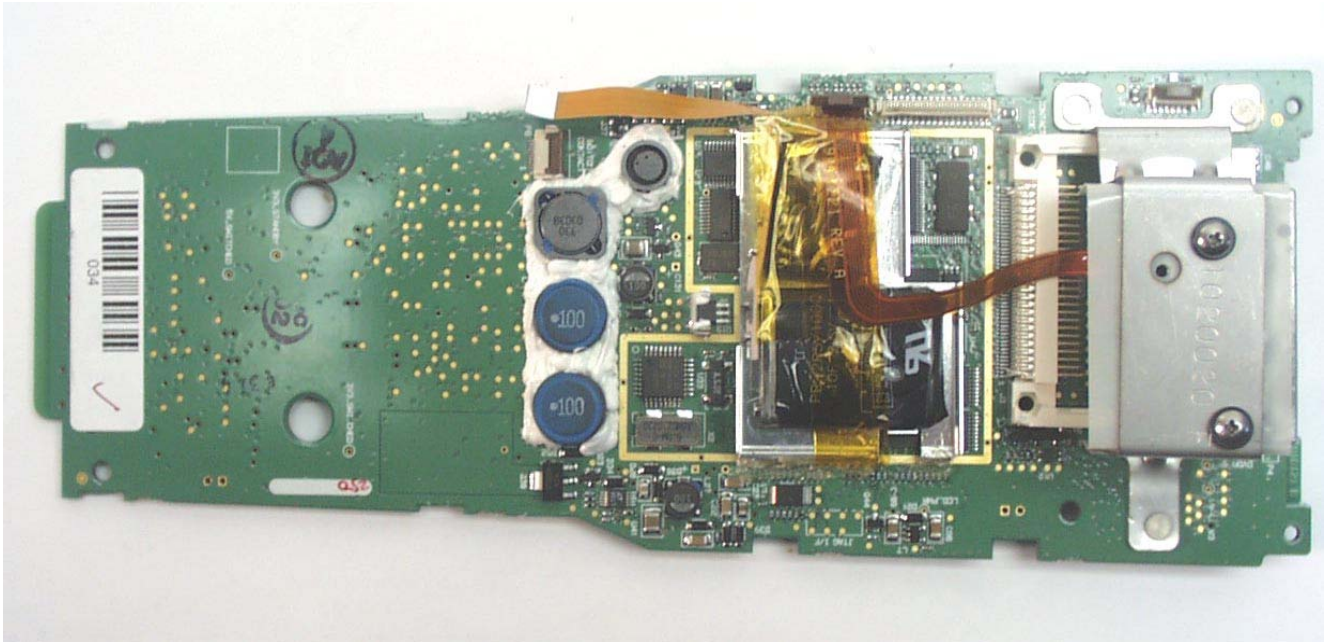

ANNEX 3 – INTERNAL PHOTOGRAPHS

Psion Teklogix Inc.
Handheld Computer with RFID, Model 7535-OEM186
FCC ID: GM37535OEM186
IC: 2739D-7535186

ANNEX 3 – INTERNAL PHOTOGRAPHS

**Psion Teklogix Inc.
Handheld Computer with RFID, Model 7535-OEM186
FCC ID: GM37535OEM186
IC: 2739D-7535186**

ANNEX 3 – INTERNAL PHOTOGRAPHS

**Psion Teklogix Inc.
Handheld Computer with RFID, Model 7535-OEM186
FCC ID: GM37535OEM186
IC: 2739D-7535186**

ANNEX 3 – INTERNAL PHOTOGRAPHS

Psion Teklogix Inc.
Handheld Computer with RFID, Model 7535-OEM186
FCC ID: GM37535OEM186
IC: 2739D-7535186

ANNEX 3 – INTERNAL PHOTOGRAPHS

**Psion Teklogix Inc.
Handheld Computer with RFID, Model 7535-OEM186
FCC ID: GM37535OEM186
IC: 2739D-7535186**

ANNEX 3 – INTERNAL PHOTOGRAPHS

**Psion Teklogix Inc.
Handheld Computer with RFID, Model 7535-OEM186
FCC ID: GM37535OEM186
IC: 2739D-7535186**