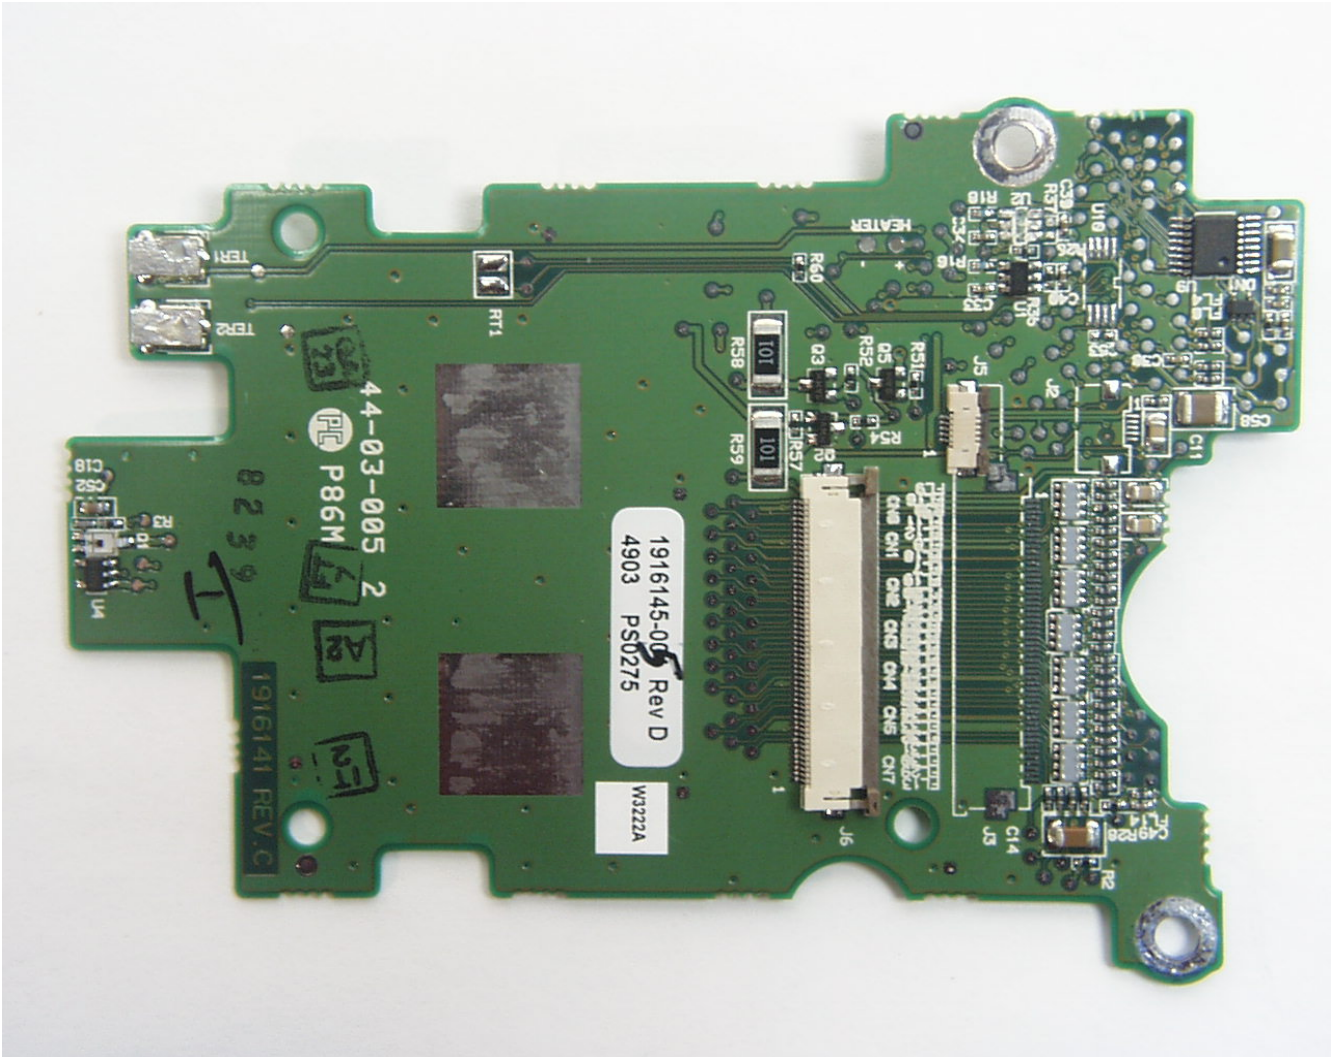

ANNEX 3 – INTERNAL PHOTOGRAPHS

Psion Teklogix Inc.
Handheld Computer with RFID, Model 7535-OEM186
FCC ID: GM37535OEM186
IC: 2739D-7535186

ANNEX 3 – INTERNAL PHOTOGRAPHS

Psion Teklogix Inc.
Handheld Computer with RFID, Model 7535-OEM186
FCC ID: GM37535OEM186
IC: 2739D-7535186

ANNEX 3 – INTERNAL PHOTOGRAPHS

Psion Teklogix Inc.
Handheld Computer with RFID, Model 7535-OEM186
FCC ID: GM37535OEM186
IC: 2739D-7535186

ANNEX 3 – INTERNAL PHOTOGRAPHS

**Psion Teklogix Inc.
Handheld Computer with RFID, Model 7535-OEM186
FCC ID: GM37535OEM186
IC: 2739D-7535186**

ANNEX 3 – INTERNAL PHOTOGRAPHS

**Psion Teklogix Inc.
Handheld Computer with RFID, Model 7535-OEM186
FCC ID: GM37535OEM186
IC: 2739D-7535186**

ANNEX 3 – INTERNAL PHOTOGRAPHS

Psion Teklogix Inc.
Handheld Computer with RFID, Model 7535-OEM186
FCC ID: GM37535OEM186
IC: 2739D-7535186