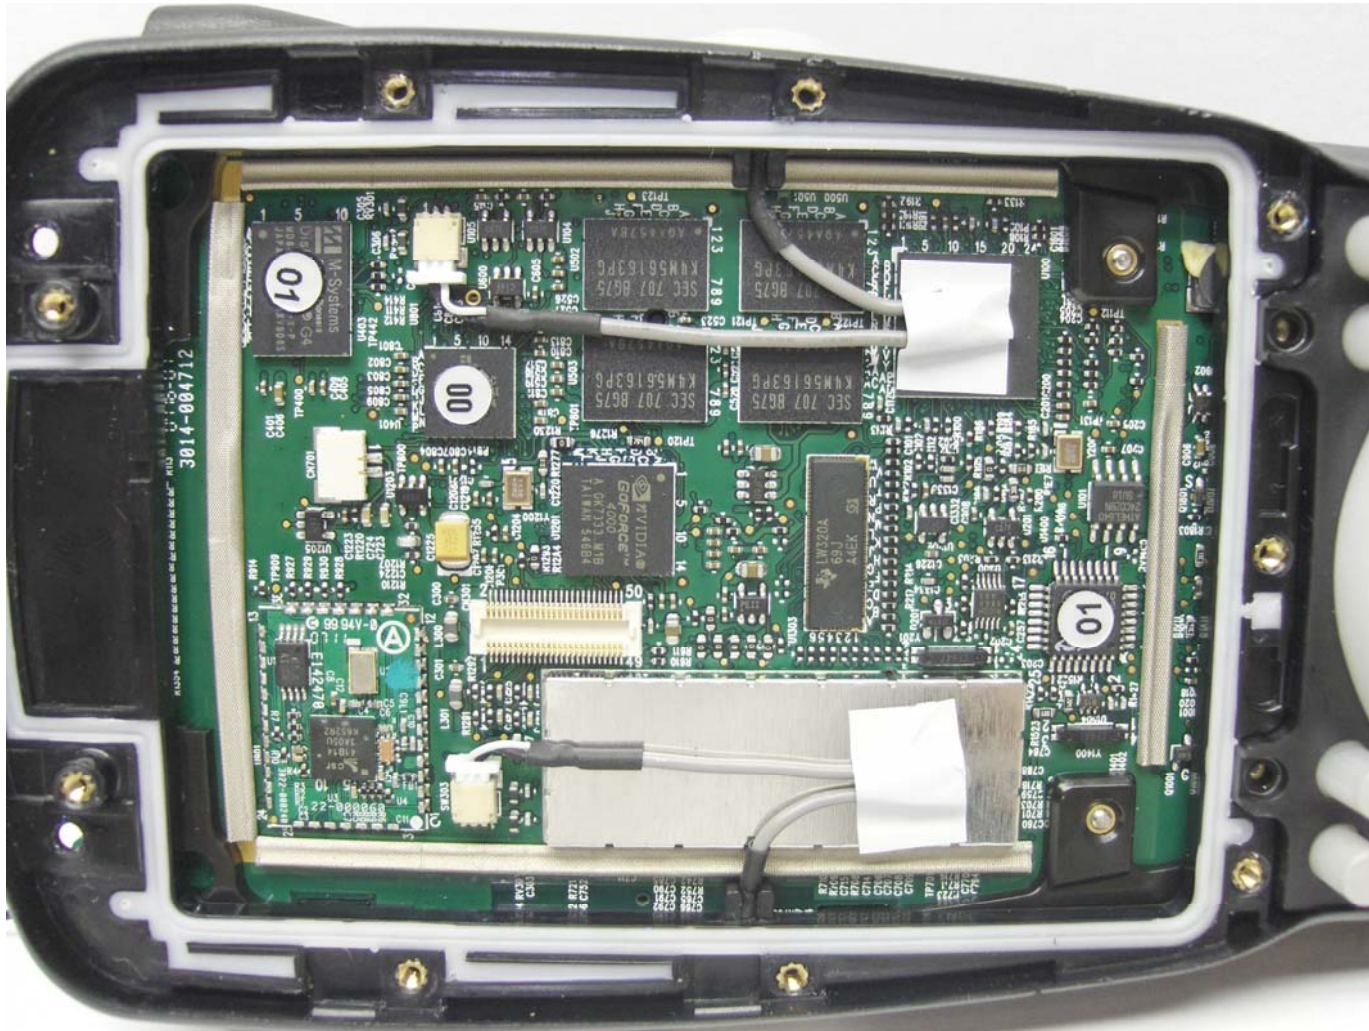

**ANNEX 3 – Internal Photos of Model 7527S**

**Photo # 2**

Bluetooth Antenna location

WJ RFID Radio antenna location

WJ RFID Radio antenna location

Psion Teklogix, Inc.  
WORKABOUT PRO G2 HANDHELD COMPUTER, Model No.: 7527S with WJ MPR6000 Radio Module (FCC ID: NTTWJMPR6XXX)  
FCC ID: GM37527SBTRA2041M

Psion Teklogix, Inc.  
WORKABOUT PRO G2 HANDHELD COMPUTER, Model No.: 7527S with WJ MPR6000 Radio Module (FCC ID: NTTWJMPR6XXX)  
FCC ID: GM37527SBTRA2041M

Psion Teklogix, Inc.  
WORKABOUT PRO G2 HANDHELD COMPUTER, Model No.: 7527S with WJ MPR6000 Radio Module (FCC ID: NTTWJMPR6XXX)  
FCC ID: GM37527SBTRA2041M