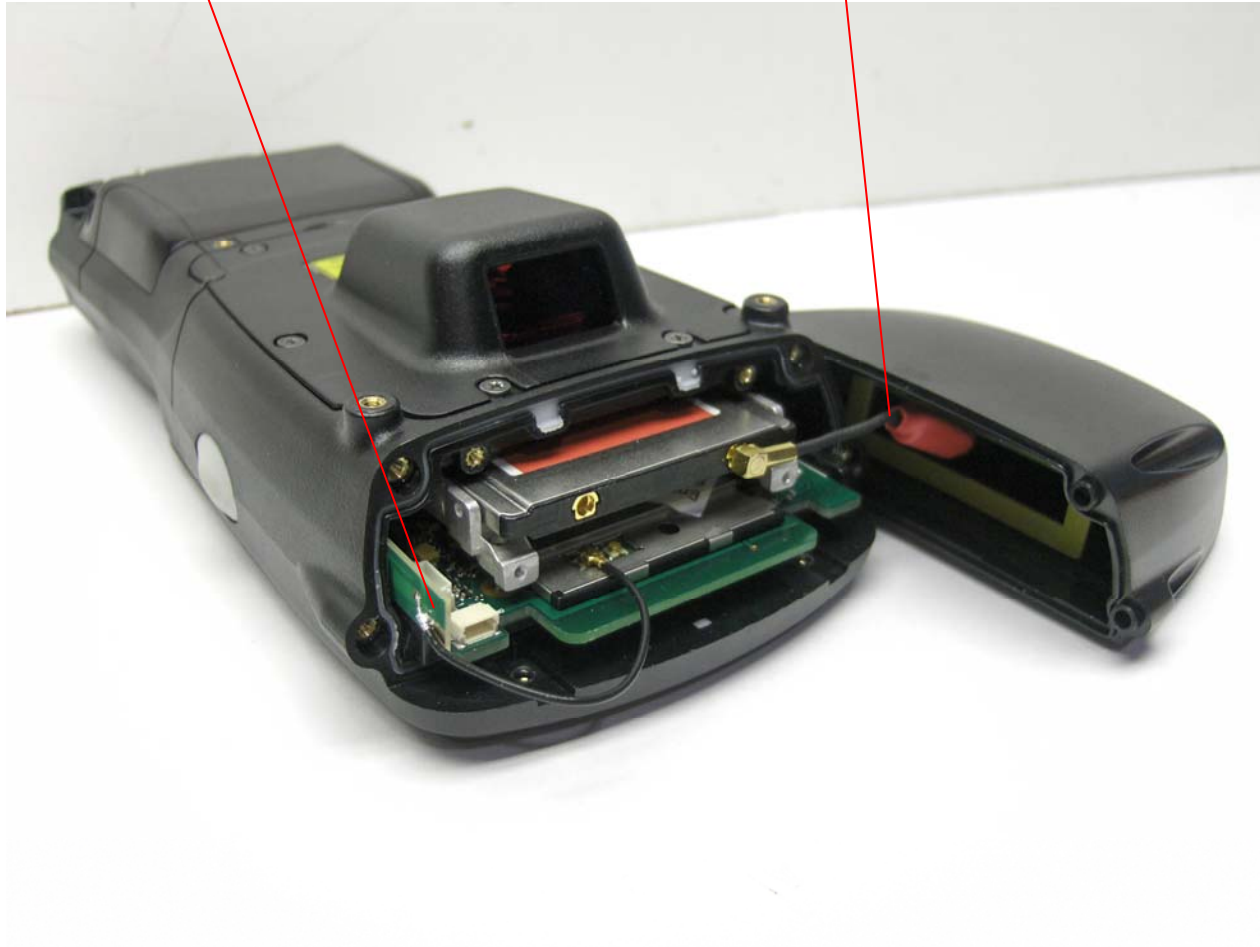

**ANNEX 3 – Internal Photos of Model 7527S**

**Photo # 2**

Bluetooth Antenna location

WJ RFID Radio antenna location

WJ RFID Radio antenna location

Psion Teklogix, Inc.  
WORKABOUT PRO G2 HANDHELD COMPUTER, Model No.: 7527S with WJ MPR6000 Radio Module (FCC ID: NTTWJMPR6XXX)  
FCC ID: GM37527SBTRA2041M

Psion Teklogix, Inc.  
WORKABOUT PRO G2 HANDHELD COMPUTER, Model No.: 7527S with WJ MPR6000 Radio Module (FCC ID: NTTWJMPR6XXX)  
FCC ID: GM37527SBTRA2041M

Psion Teklogix, Inc.  
WORKABOUT PRO G2 HANDHELD COMPUTER, Model No.: 7527S with WJ MPR6000 Radio Module (FCC ID: NTTWJMPR6XXX)  
FCC ID: GM37527SBTRA2041M