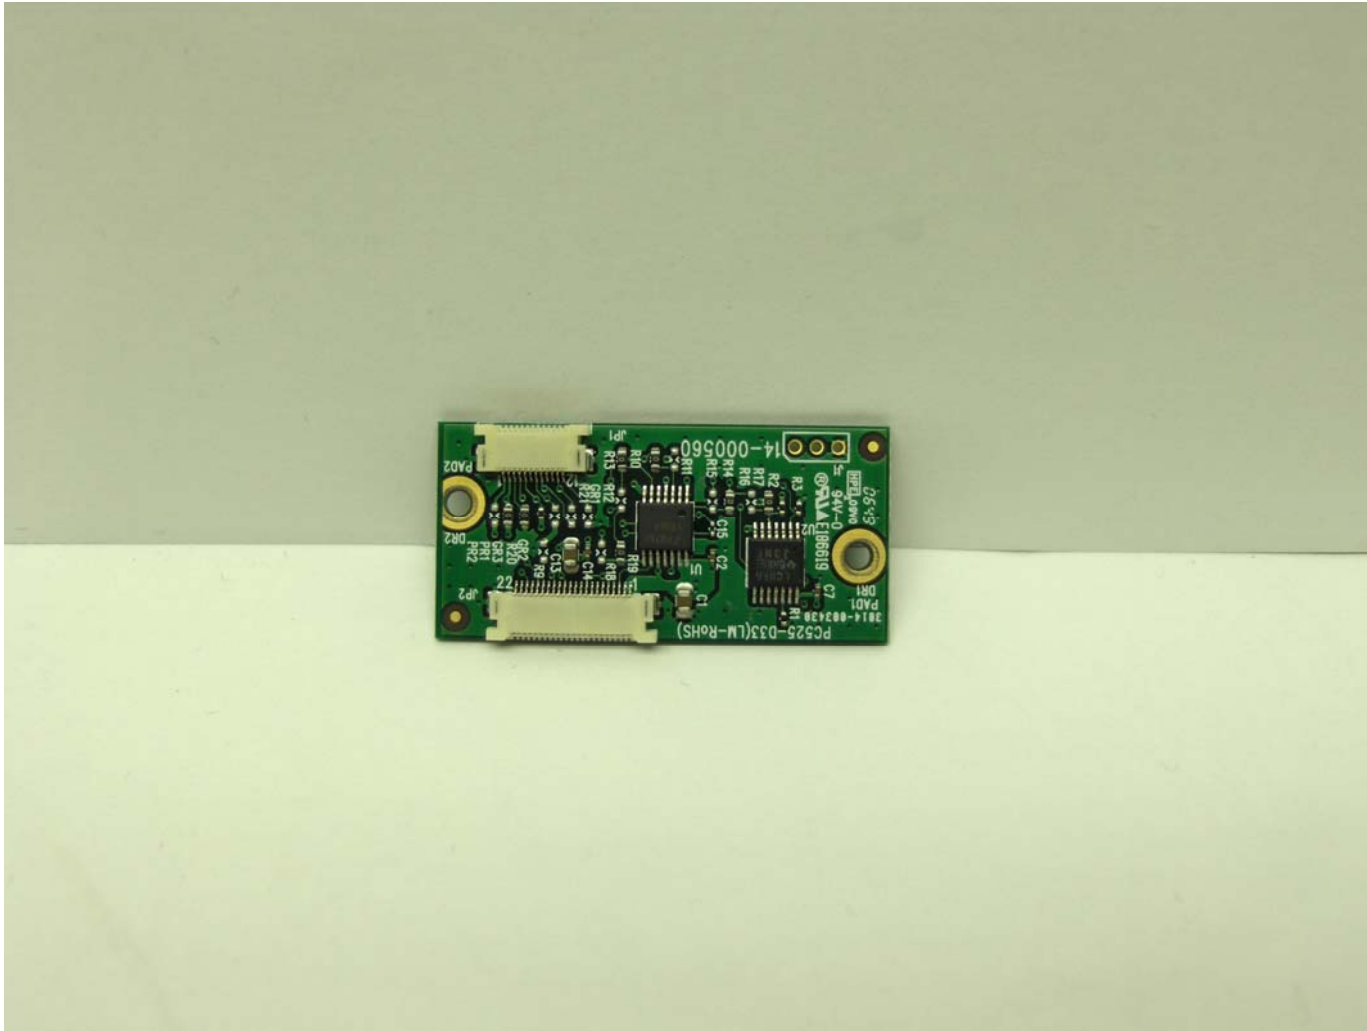

**ANNEX 3 – Internal Photos of Model 7527S**

**Photo # 2**

Bluetooth Antenna location

WJ RFID Radio antenna location

WJ RFID Radio antenna location

Psion Teklogix, Inc.  
WORKABOUT PRO G2 HANDHELD COMPUTER, Model No.: 7527S with WJ MPR6000 Radio Module (FCC ID: NTTWJMPR6XXX)  
FCC ID: GM37527SBTRA2041M

Psion Teklogix, Inc.  
WORKABOUT PRO G2 HANDHELD COMPUTER, Model No.: 7527S with WJ MPR6000 Radio Module (FCC ID: NTTWJMPR6XXX)  
FCC ID: GM37527SBTRA2041M

Psion Teklogix, Inc.  
WORKABOUT PRO G2 HANDHELD COMPUTER, Model No.: 7527S with WJ MPR6000 Radio Module (FCC ID: NTTWJMPR6XXX)  
FCC ID: GM37527SBTRA2041M