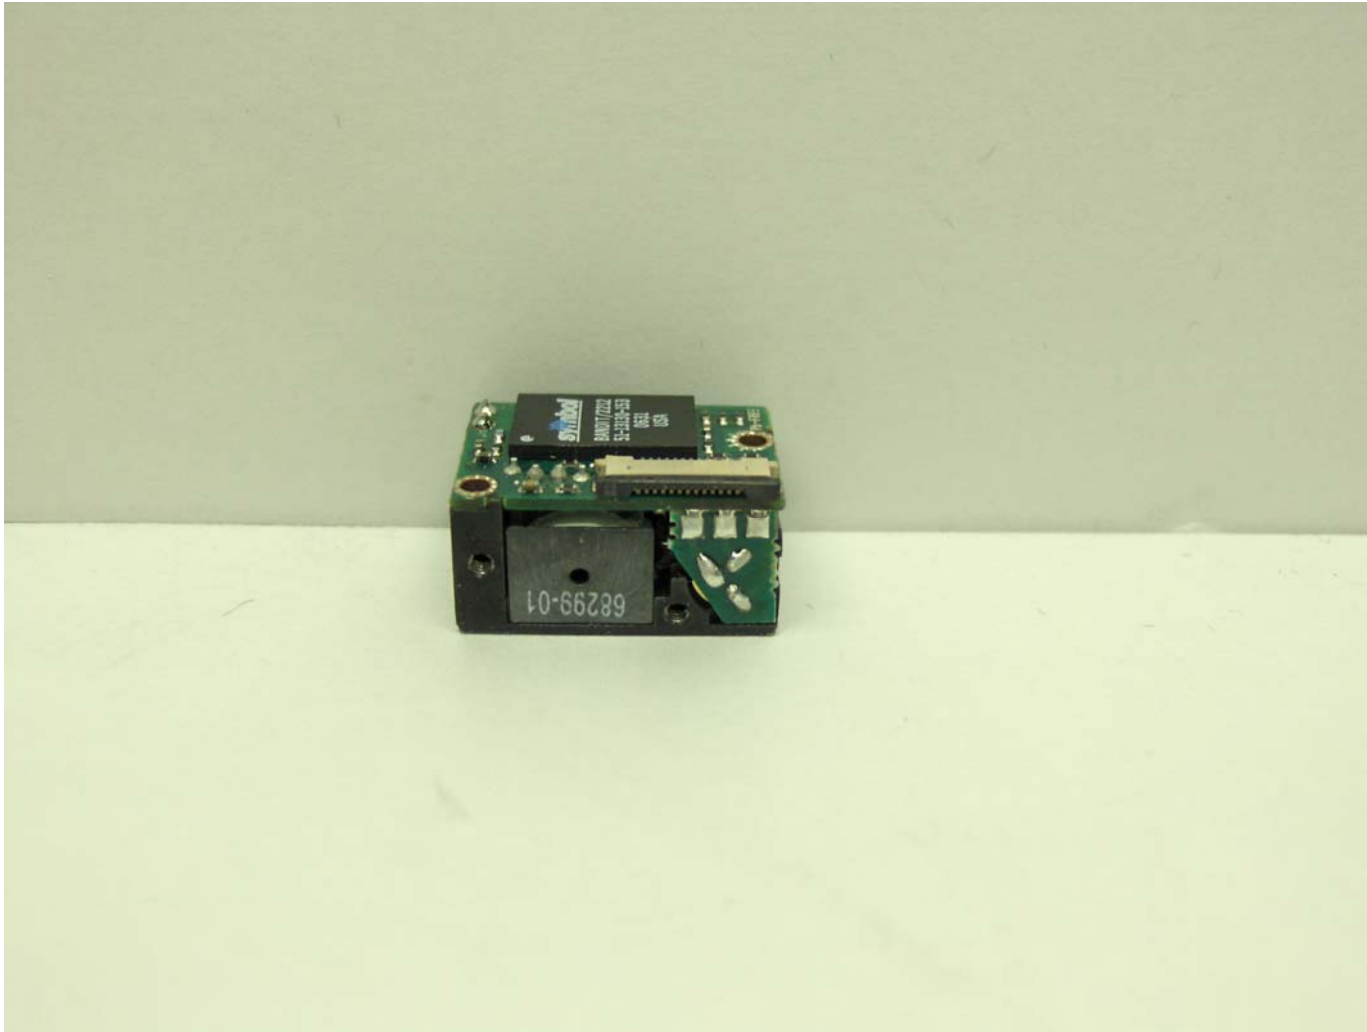

**ANNEX 3 – Internal Photos of Model 7527S**

**Photo # 2**

Bluetooth Antenna location

WJ RFID Radio antenna location

WJ RFID Radio antenna location

Psion Teklogix, Inc.  
WORKABOUT PRO G2 HANDHELD COMPUTER, Model No.: 7527S with WJ MPR6000 Radio Module (FCC ID: NTTWJMPR6XXX)  
FCC ID: GM37527SBTRA2041M

Psion Teklogix, Inc.  
WORKABOUT PRO G2 HANDHELD COMPUTER, Model No.: 7527S with WJ MPR6000 Radio Module (FCC ID: NTTWJMPR6XXX)  
FCC ID: GM37527SBTRA2041M

Psion Teklogix, Inc.  
WORKABOUT PRO G2 HANDHELD COMPUTER, Model No.: 7527S with WJ MPR6000 Radio Module (FCC ID: NTTWJMPR6XXX)  
FCC ID: GM37527SBTRA2041M