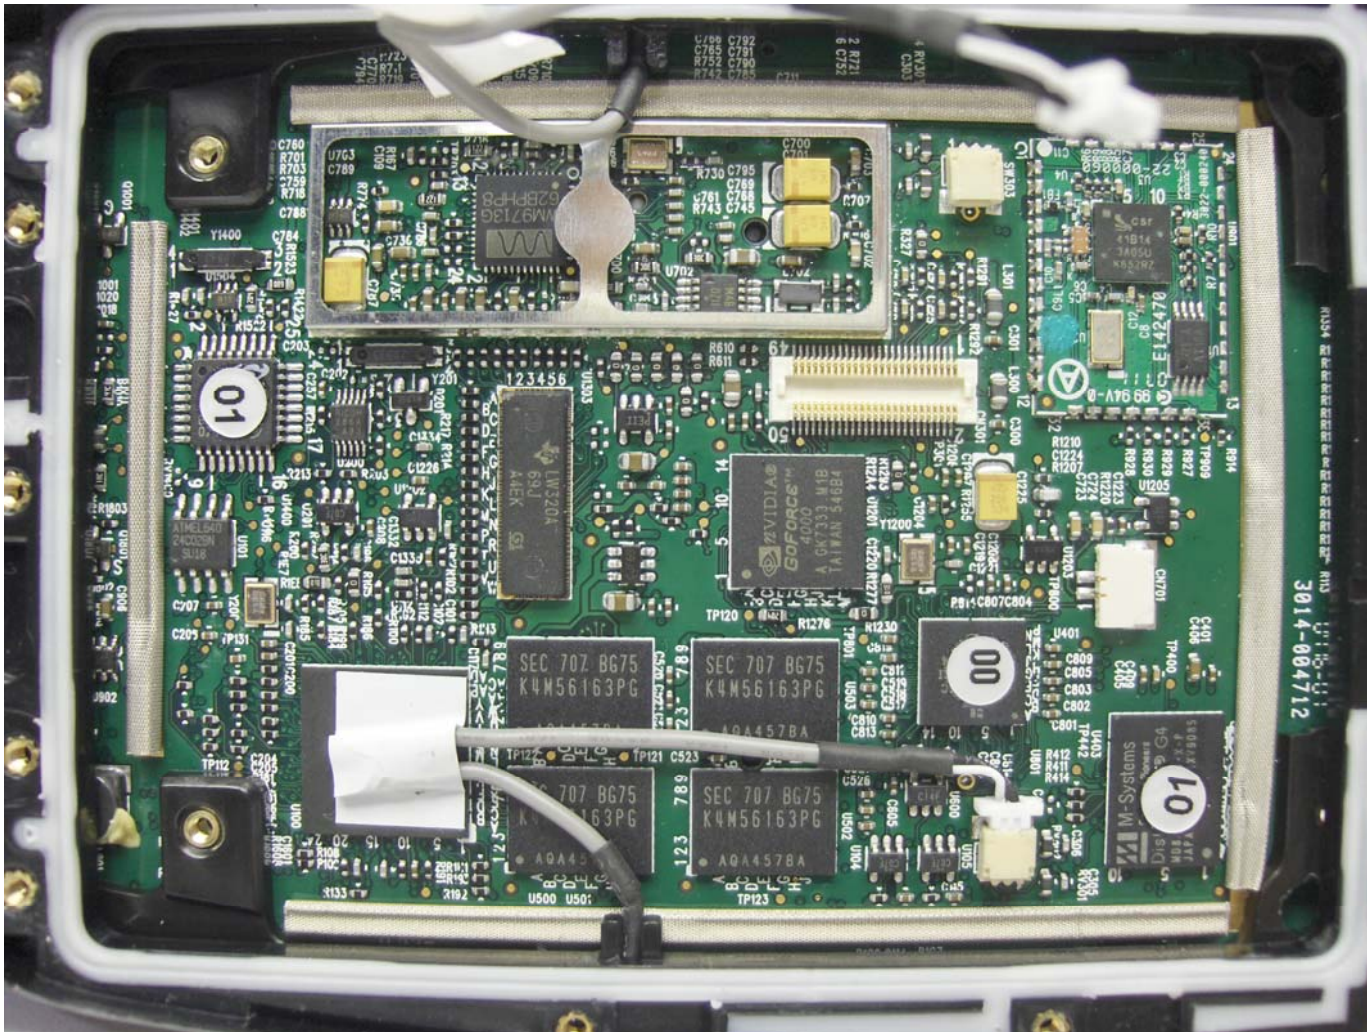

**ANNEX 3 – Internal Photos of Model 7527S**

**Photo # 2**

Bluetooth Antenna location

WJ RFID Radio antenna location

WJ RFID Radio antenna location

Psion Teklogix, Inc.  
WORKABOUT PRO G2 HANDHELD COMPUTER, Model No.: 7527S with WJ MPR6000 Radio Module (FCC ID: NTTWJMPR6XXX)  
FCC ID: GM37527SBTRA2041M

Psion Teklogix, Inc.  
WORKABOUT PRO G2 HANDHELD COMPUTER, Model No.: 7527S with WJ MPR6000 Radio Module (FCC ID: NTTWJMPR6XXX)  
FCC ID: GM37527SBTRA2041M

Psion Teklogix, Inc.  
WORKABOUT PRO G2 HANDHELD COMPUTER, Model No.: 7527S with WJ MPR6000 Radio Module (FCC ID: NTTWJMPR6XXX)  
FCC ID: GM37527SBTRA2041M