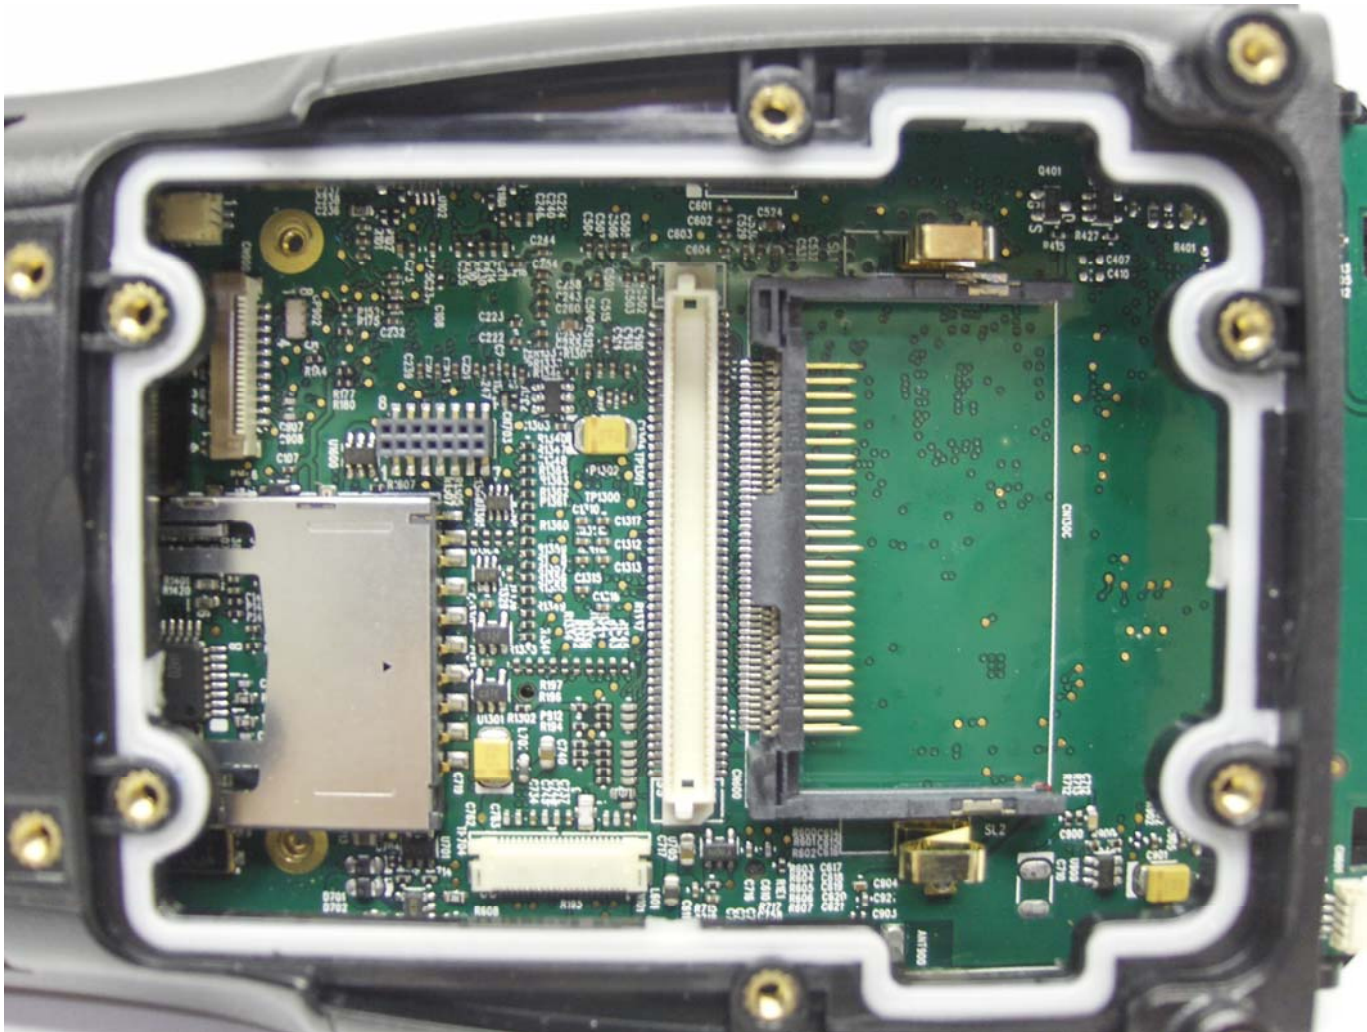

**ANNEX 3 – Internal Photos of Model 7527S**

**Photo # 2**

Bluetooth Antenna location

WJ RFID Radio antenna location

WJ RFID Radio antenna location

Psion Teklogix, Inc.  
WORKABOUT PRO G2 HANDHELD COMPUTER, Model No.: 7527S with WJ MPR6000 Radio Module (FCC ID: NTTWJMPR6XXX)  
FCC ID: GM37527SBTRA2041M

Psion Teklogix, Inc.  
WORKABOUT PRO G2 HANDHELD COMPUTER, Model No.: 7527S with WJ MPR6000 Radio Module (FCC ID: NTTWJMPR6XXX)  
FCC ID: GM37527SBTRA2041M

Psion Teklogix, Inc.  
WORKABOUT PRO G2 HANDHELD COMPUTER, Model No.: 7527S with WJ MPR6000 Radio Module (FCC ID: NTTWJMPR6XXX)  
FCC ID: GM37527SBTRA2041M