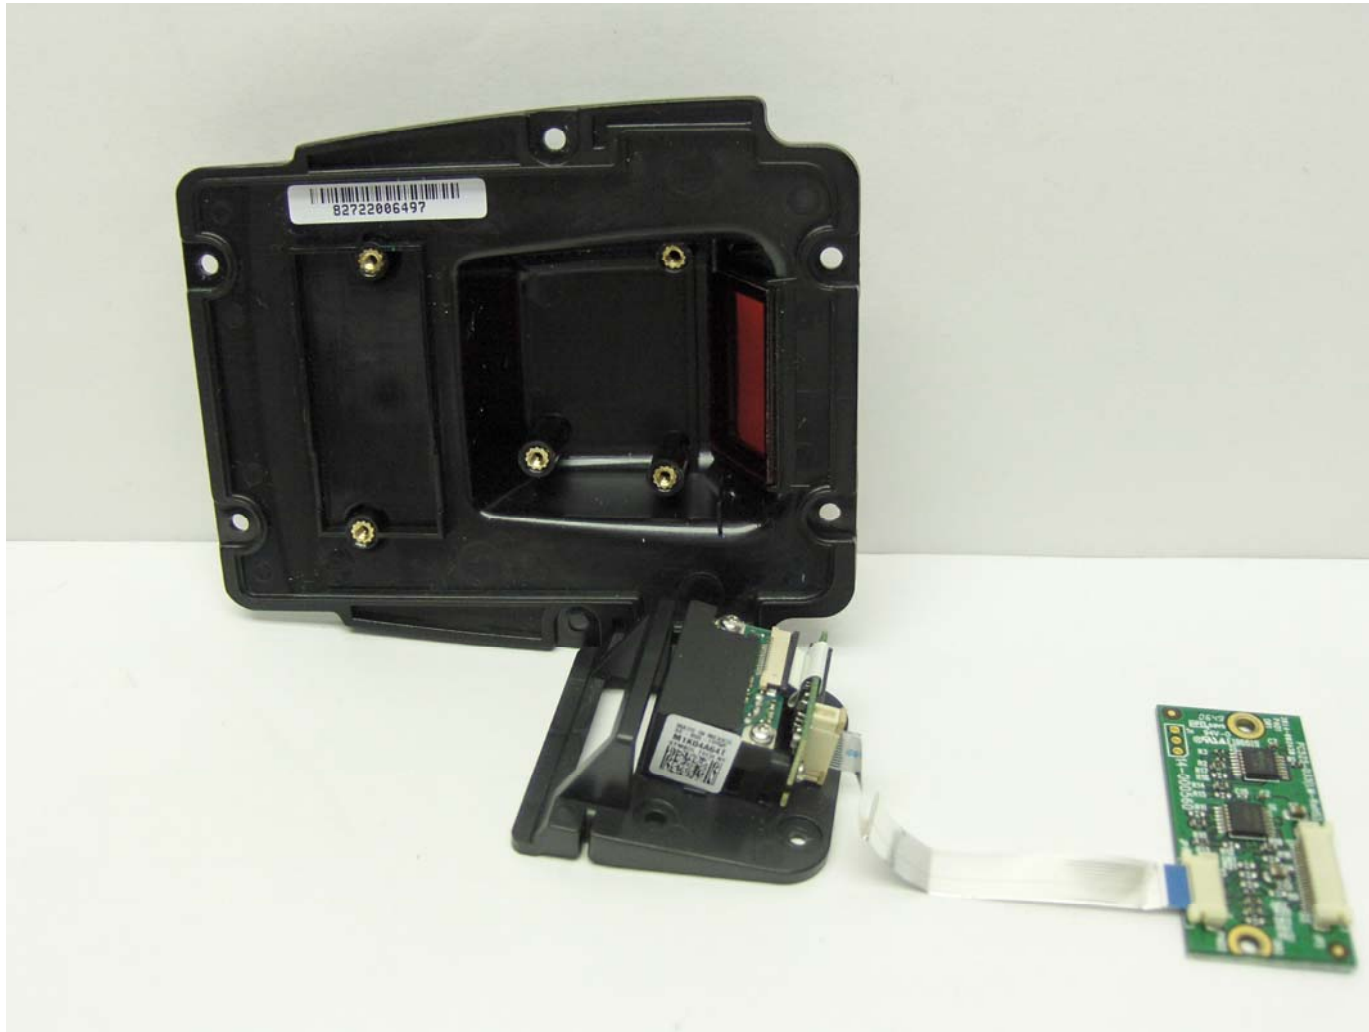

**ANNEX 3 – Internal Photos of Model 7527S**

**Photo # 2**

Bluetooth Antenna location

WJ RFID Radio antenna location

WJ RFID Radio antenna location

Psion Teklogix, Inc.  
WORKABOUT PRO G2 HANDHELD COMPUTER, Model No.: 7527S with WJ MPR6000 Radio Module (FCC ID: NTTWJMPR6XXX)  
FCC ID: GM37527SBTRA2041M

Psion Teklogix, Inc.  
WORKABOUT PRO G2 HANDHELD COMPUTER, Model No.: 7527S with WJ MPR6000 Radio Module (FCC ID: NTTWJMPR6XXX)  
FCC ID: GM37527SBTRA2041M

Psion Teklogix, Inc.  
WORKABOUT PRO G2 HANDHELD COMPUTER, Model No.: 7527S with WJ MPR6000 Radio Module (FCC ID: NTTWJMPR6XXX)  
FCC ID: GM37527SBTRA2041M