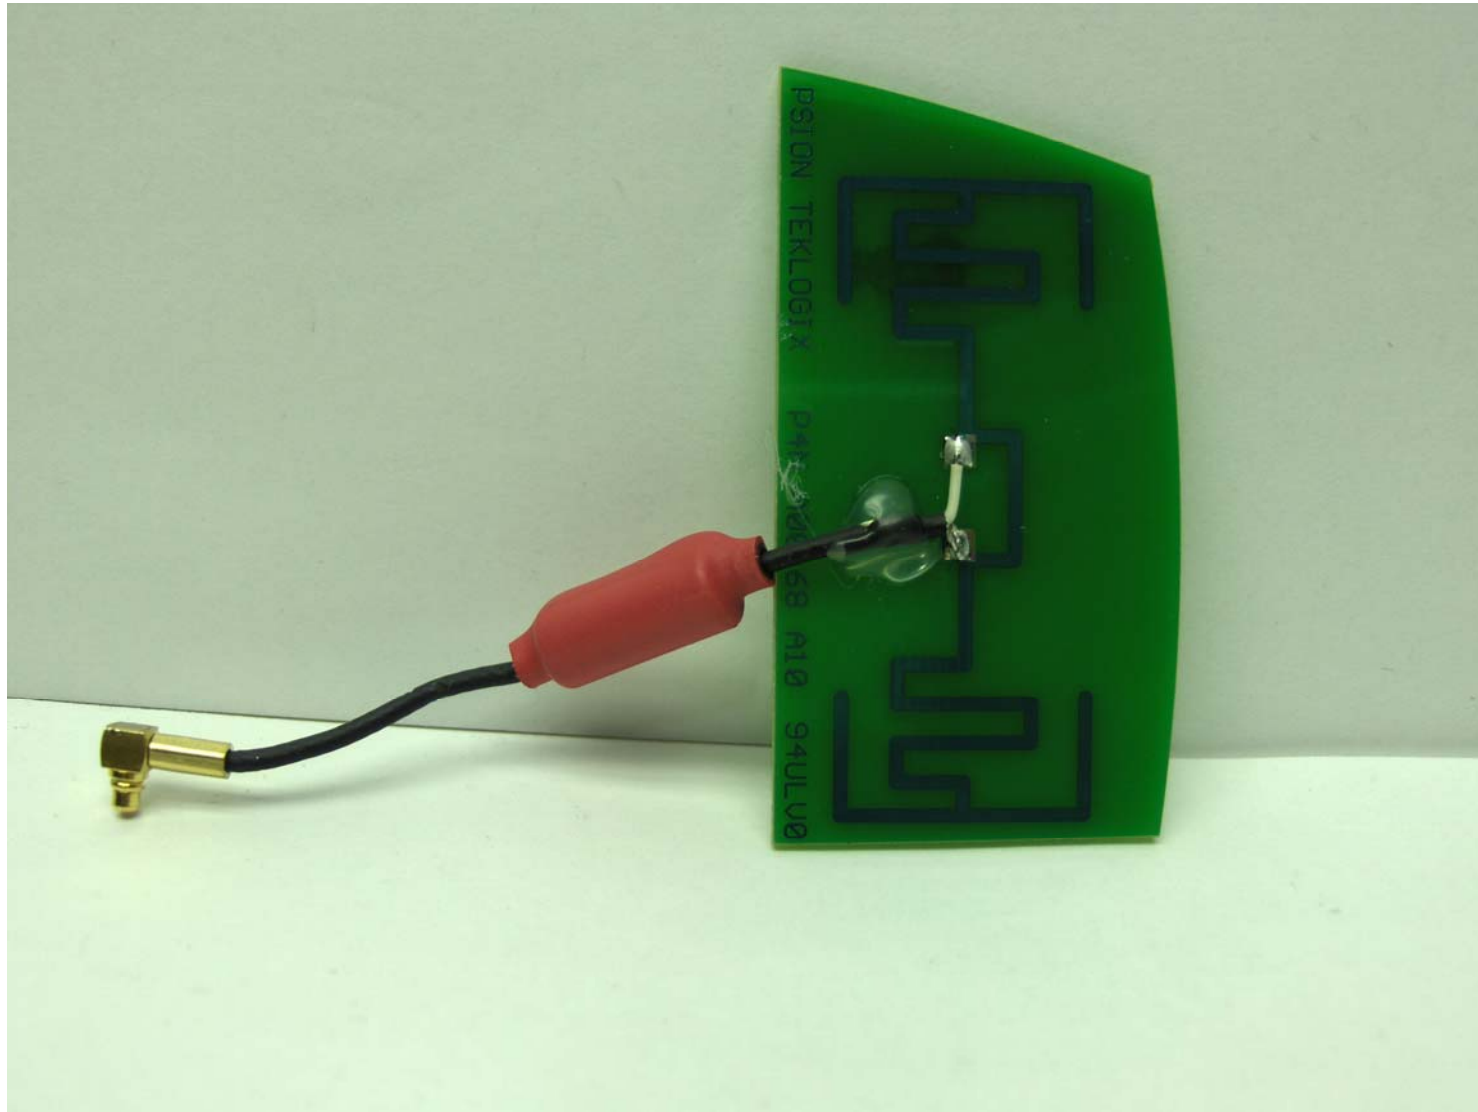

Antenna for the Bluetooth Radio

Antenna for the Bluetooth Radio

Antenna for WJ RFI Radio

Psion Teklogix, Inc.  
WORKABOUT PRO G2 HANDHELD COMPUTER, Model No.: 7527S with WJ MPR6000 Radio Module (FCC ID: NTTWJMPR6XXX)  
FCC ID: GM37527SBTRA2041M