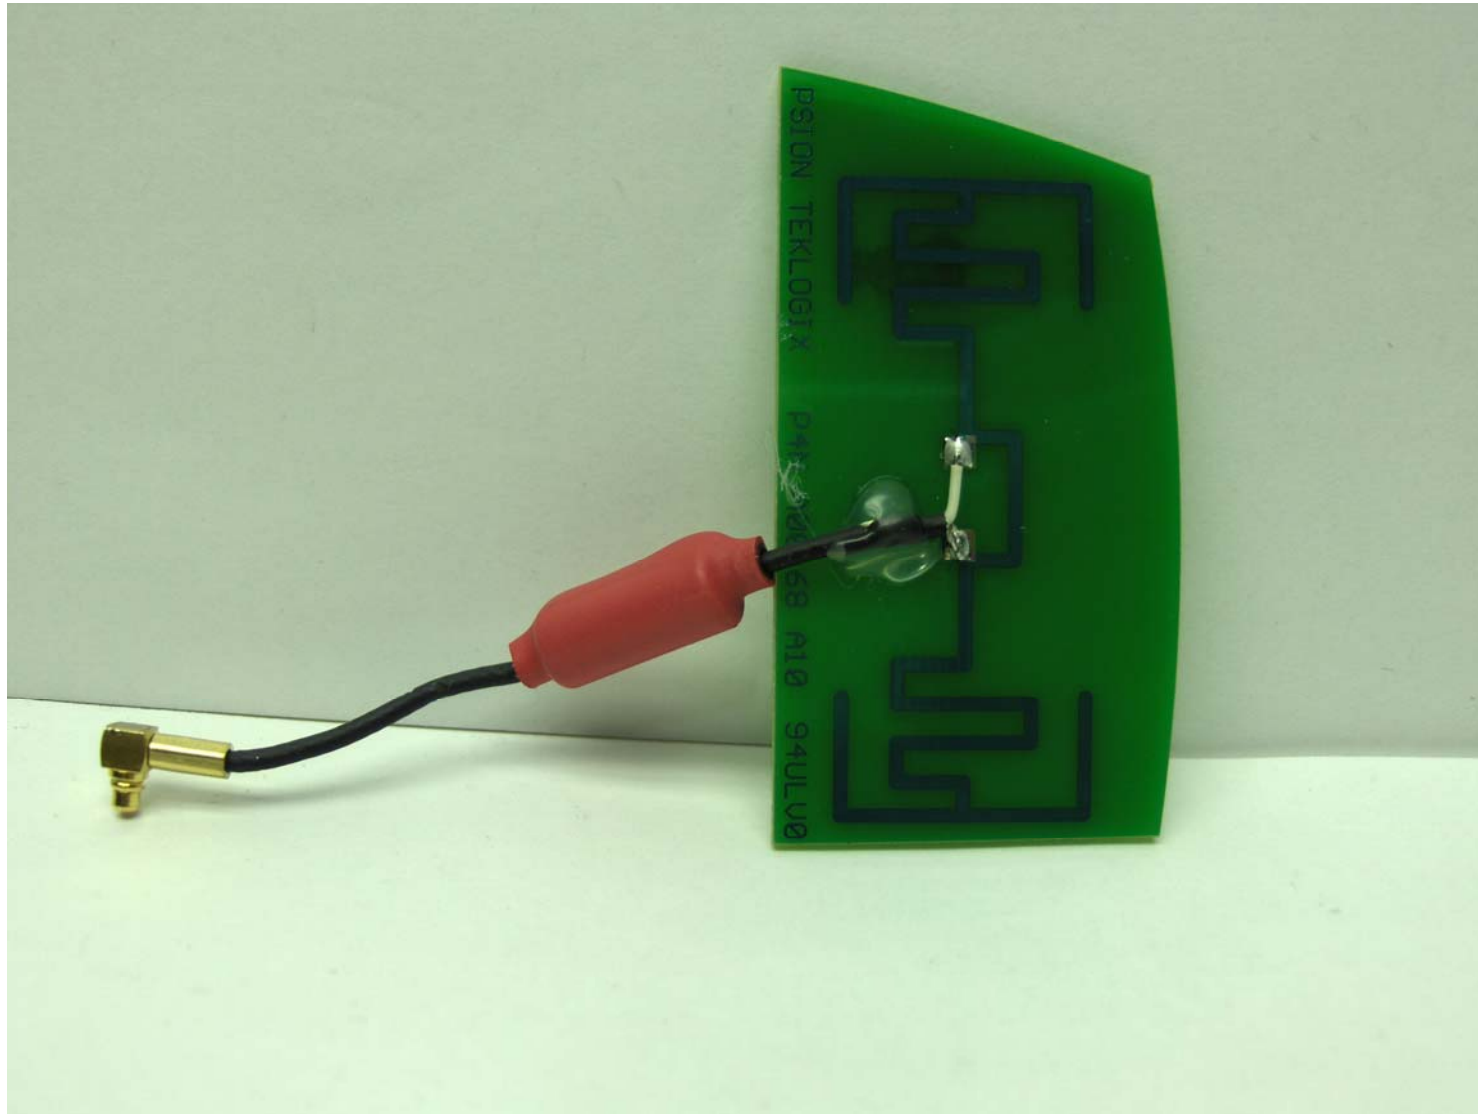

Antenna for WJ RFI Radio