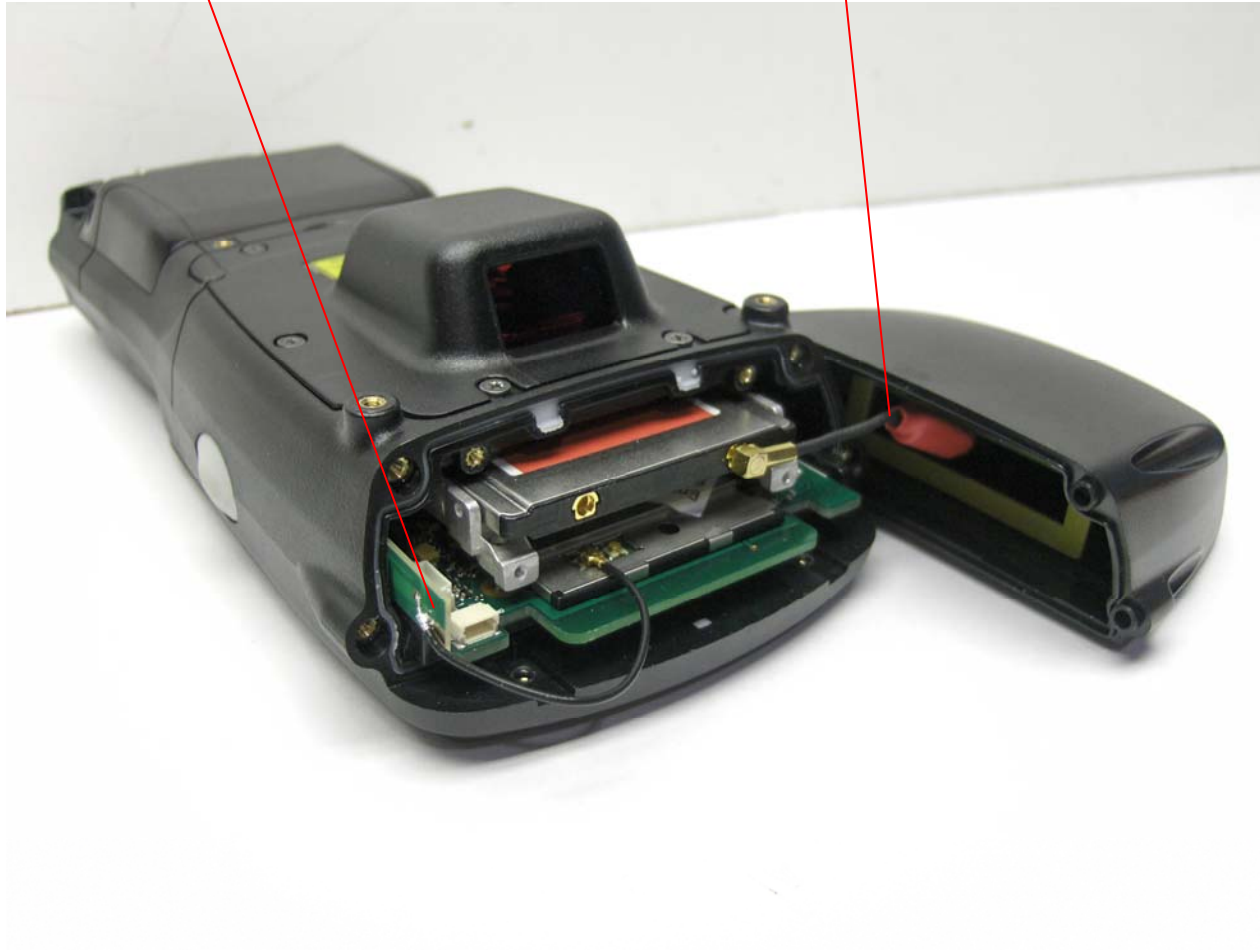

Psion Teklogix, Inc.
WORKABOUT PRO G2 HANDHELD COMPUTER, Model No.: 7527S with WJ MPR6000 Radio Module (FCC ID: NTTWJMPR6XXX)
FCC ID: GM37527SBTmpr6xxx
IC: 2739D-7527SBTM

ANNEX 3 – Internal Photos of Model 7527S

Photo # 2

Bluetooth Antenna location

WJ RFID Radio antenna location

Psion Teklogix, Inc.
WORKABOUT PRO G2 HANDHELD COMPUTER, Model No.: 7527S with WJ MPR6000 Radio Module (FCC ID: NTTWJMPR6XXX)
FCC ID: GM37527SBTmpr6xxx
IC: 2739D-7527SBTM