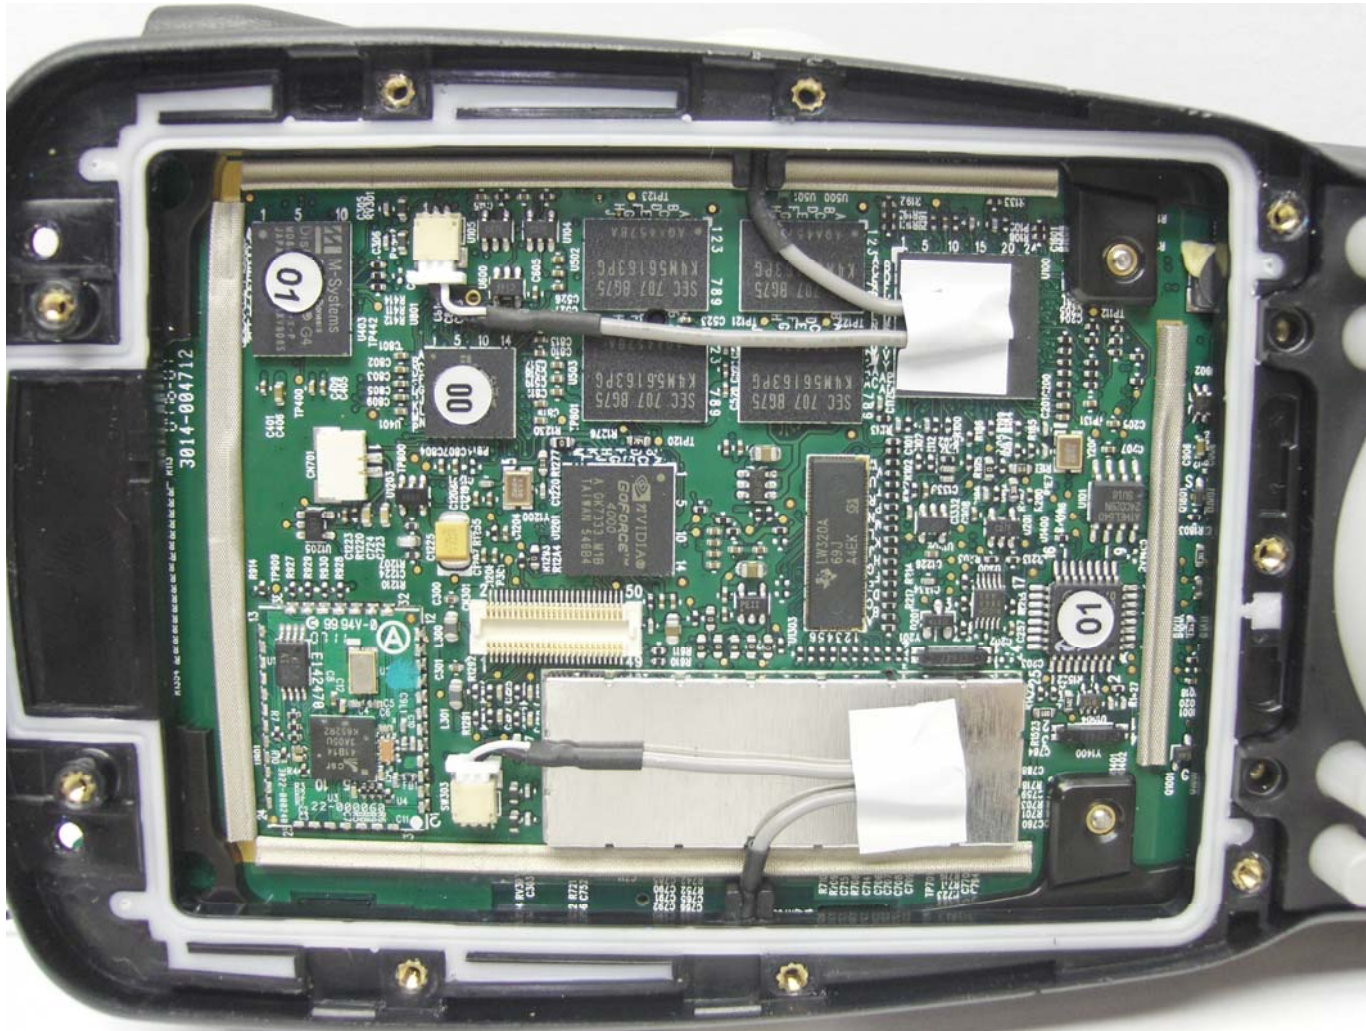

Psion Teklogix, Inc.
WORKABOUT PRO G2 HANDHELD COMPUTER, Model No.: 7527S with WJ MPR6000 Radio Module (FCC ID: NTTWJMPR6XXX)
FCC ID: GM37527SBTmpr6xxx
IC: 2739D-7527SBTM