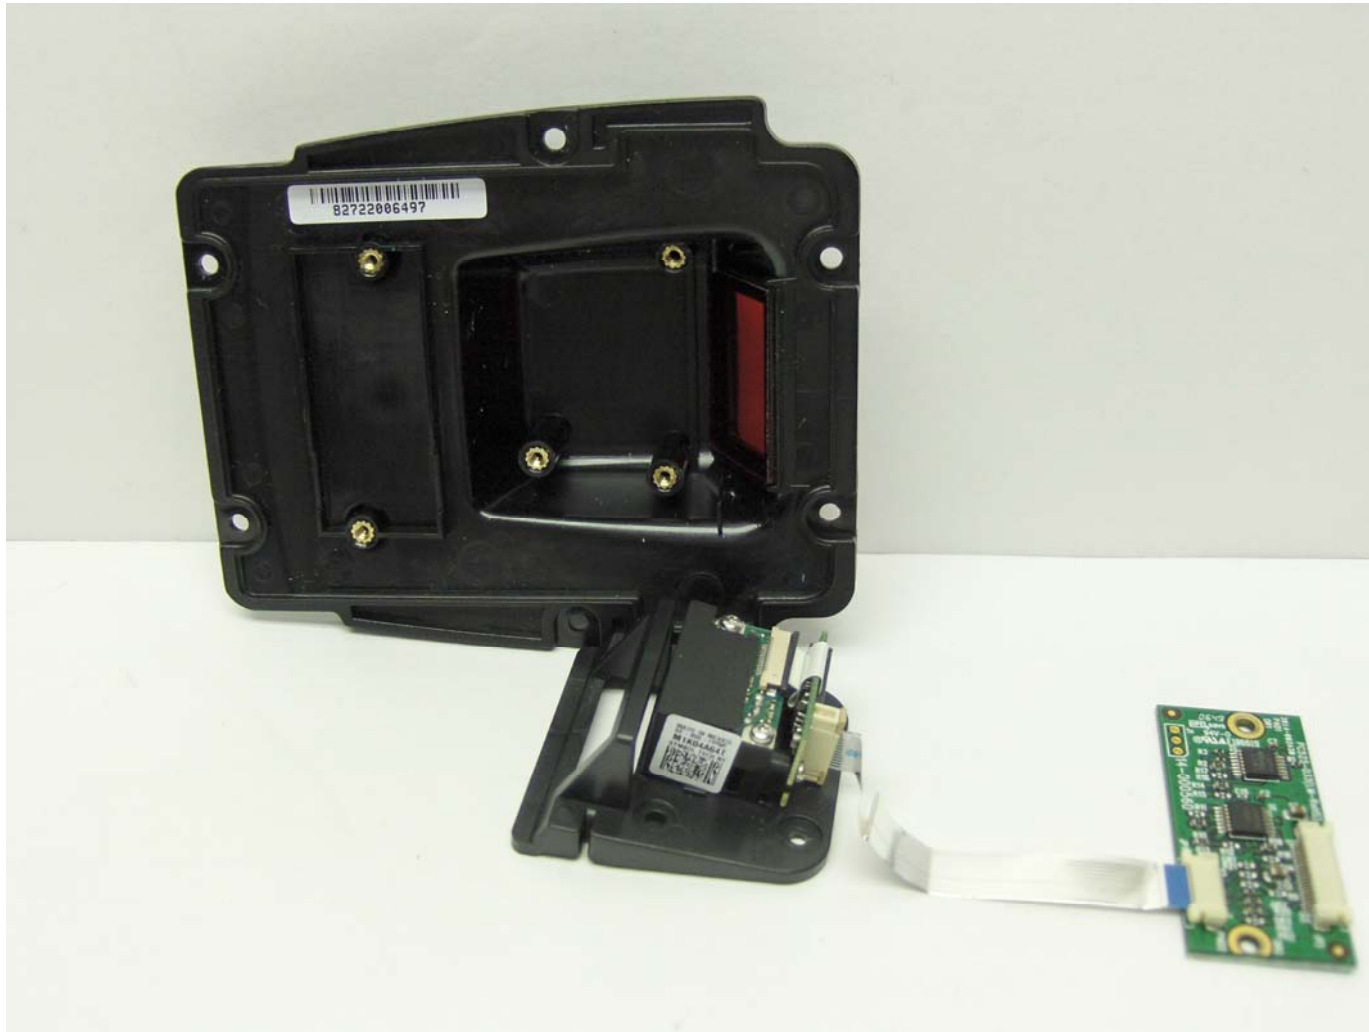

Psion Teklogix, Inc.
WORKABOUT PRO G2 HANDHELD COMPUTER, Model No.: 7527S with WJ MPR6000 Radio Module (FCC ID: NTTWJMPR6XXX)
FCC ID: GM37527SBTmpr6xxx
IC: 2739D-7527SBTM

ANNEX 3 – Internal Photos of Model 7527S

WJ RFID Radio antenna location

Psion Teklogix, Inc.
WORKABOUT PRO G2 HANDHELD COMPUTER, Model No.: 7527S with WJ MPR6000 Radio Module (FCC ID: NTTWJMPR6XXX)
FCC ID: GM37527SBTmpr6xxx
IC: 2739D-7527SBTM

Psion Teklogix, Inc.
WORKABOUT PRO G2 HANDHELD COMPUTER, Model No.: 7527S with WJ MPR6000 Radio Module (FCC ID: NTTWJMPR6XXX)
FCC ID: GM37527SBTMPR6XXX
IC: 2739D-7527SBTM

Psion Teklogix, Inc.
WORKABOUT PRO G2 HANDHELD COMPUTER, Model No.: 7527S with WJ MPR6000 Radio Module (FCC ID: NTTWJMPR6XXX)
FCC ID: GM37527SBTMPR6XXX
IC: 2739D-7527SBTM