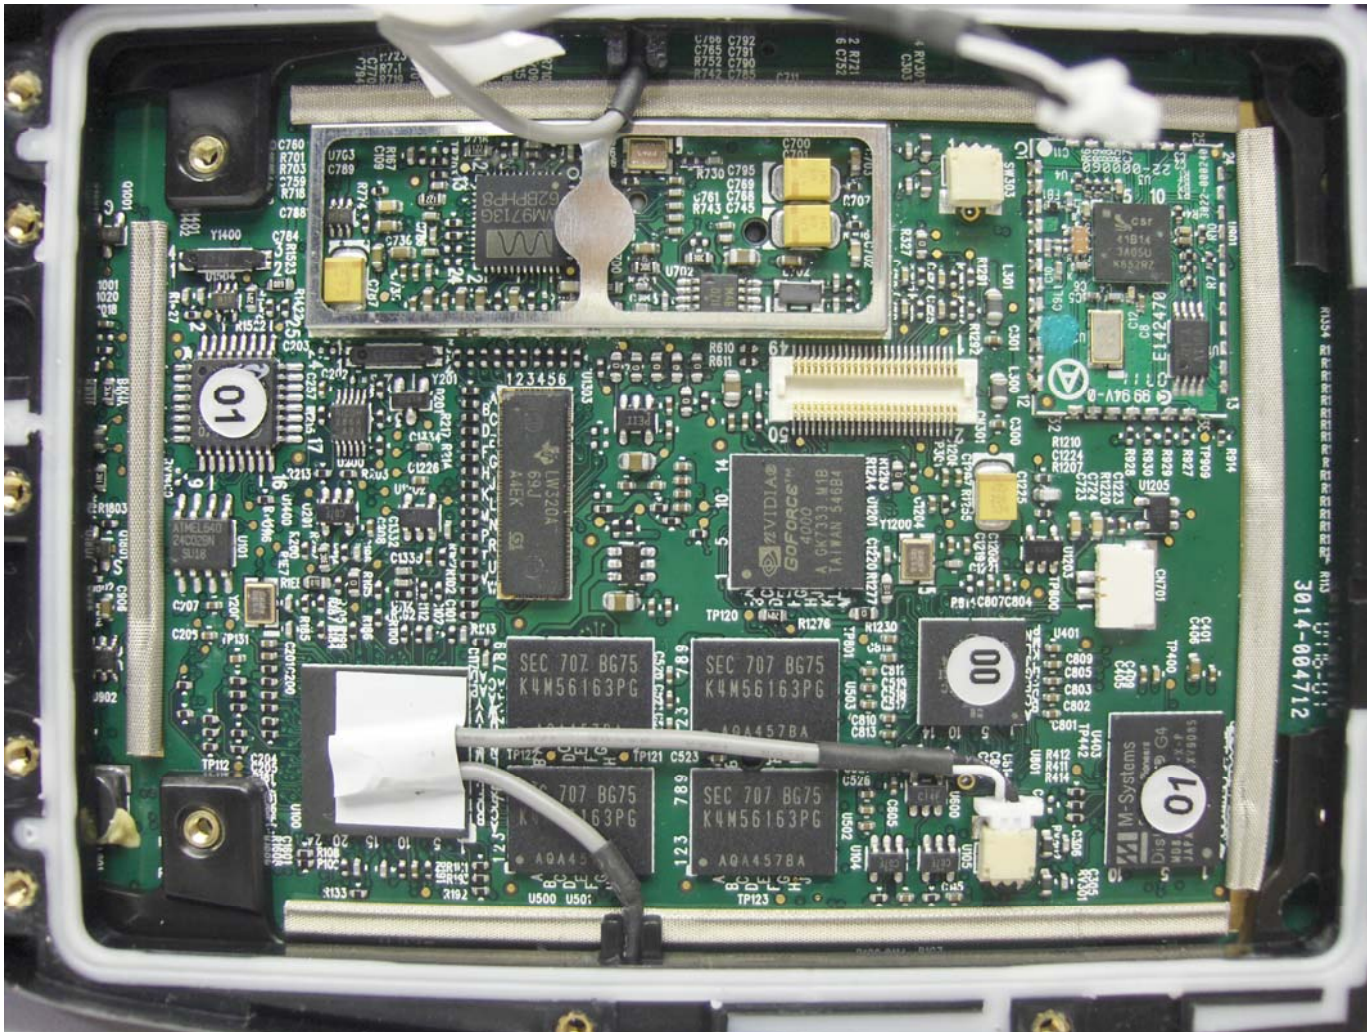

Psion Teklogix, Inc.
WORKABOUT PRO G2 HANDHELD COMPUTER, Model No.: 7527S with WJ MPR6000 Radio Module (FCC ID: NTTWJMPR6XXX)
FCC ID: GM37527SBTMPR6XXX
IC: 2739D-7527SBTM