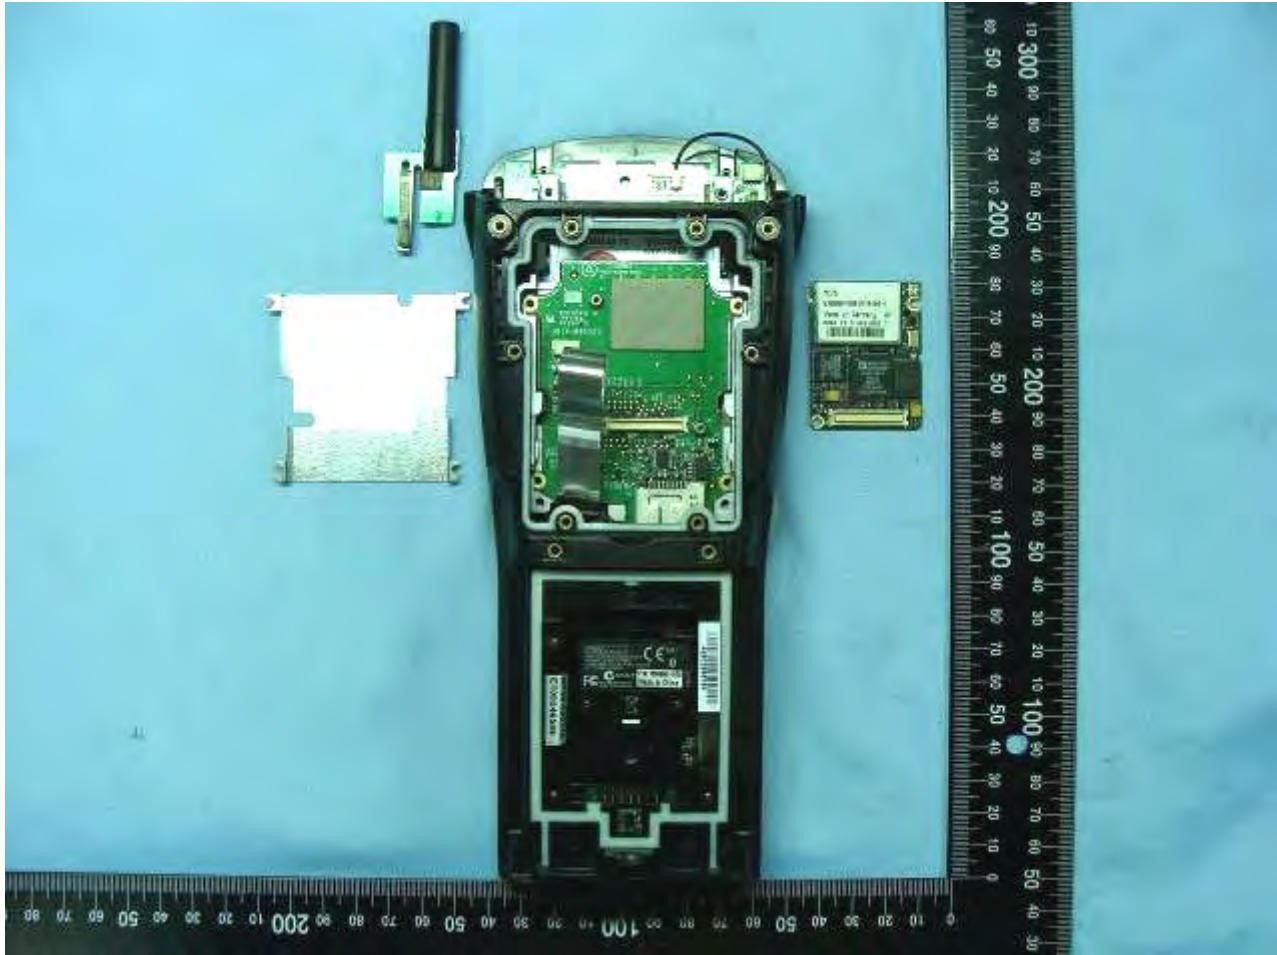

Model Name: RA2041