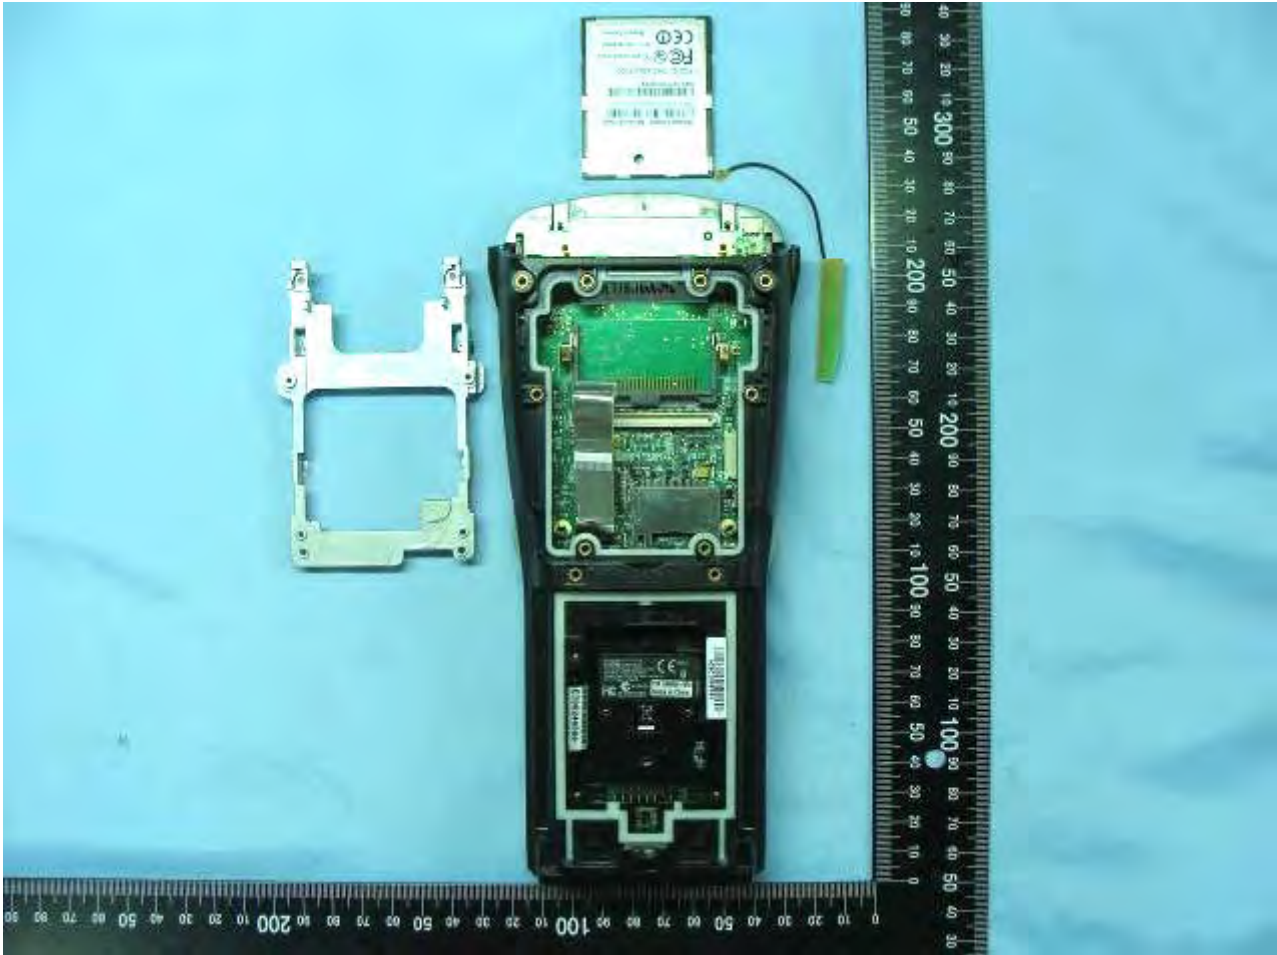

Model Name: RA2041