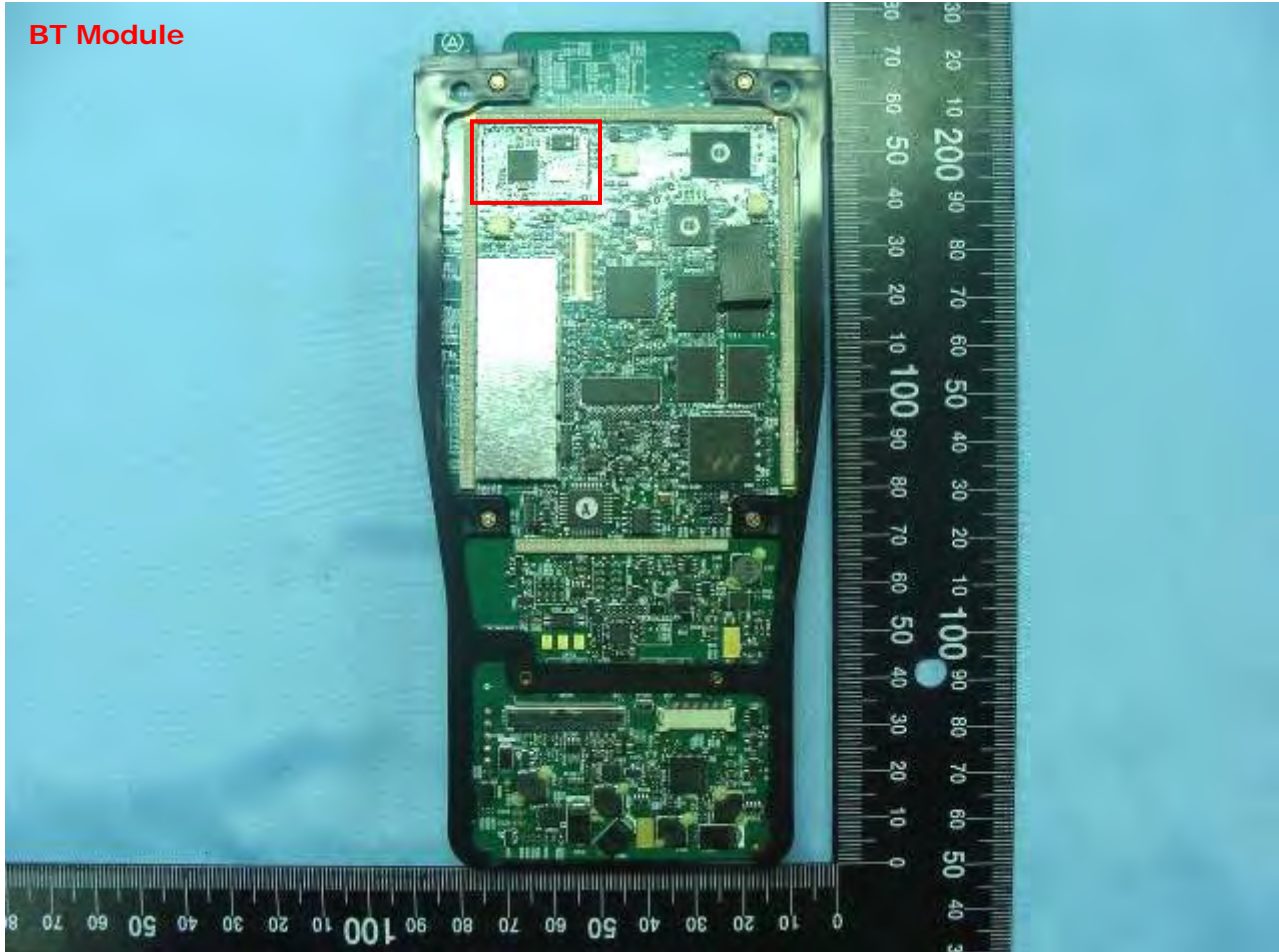

Model Name: RA2041