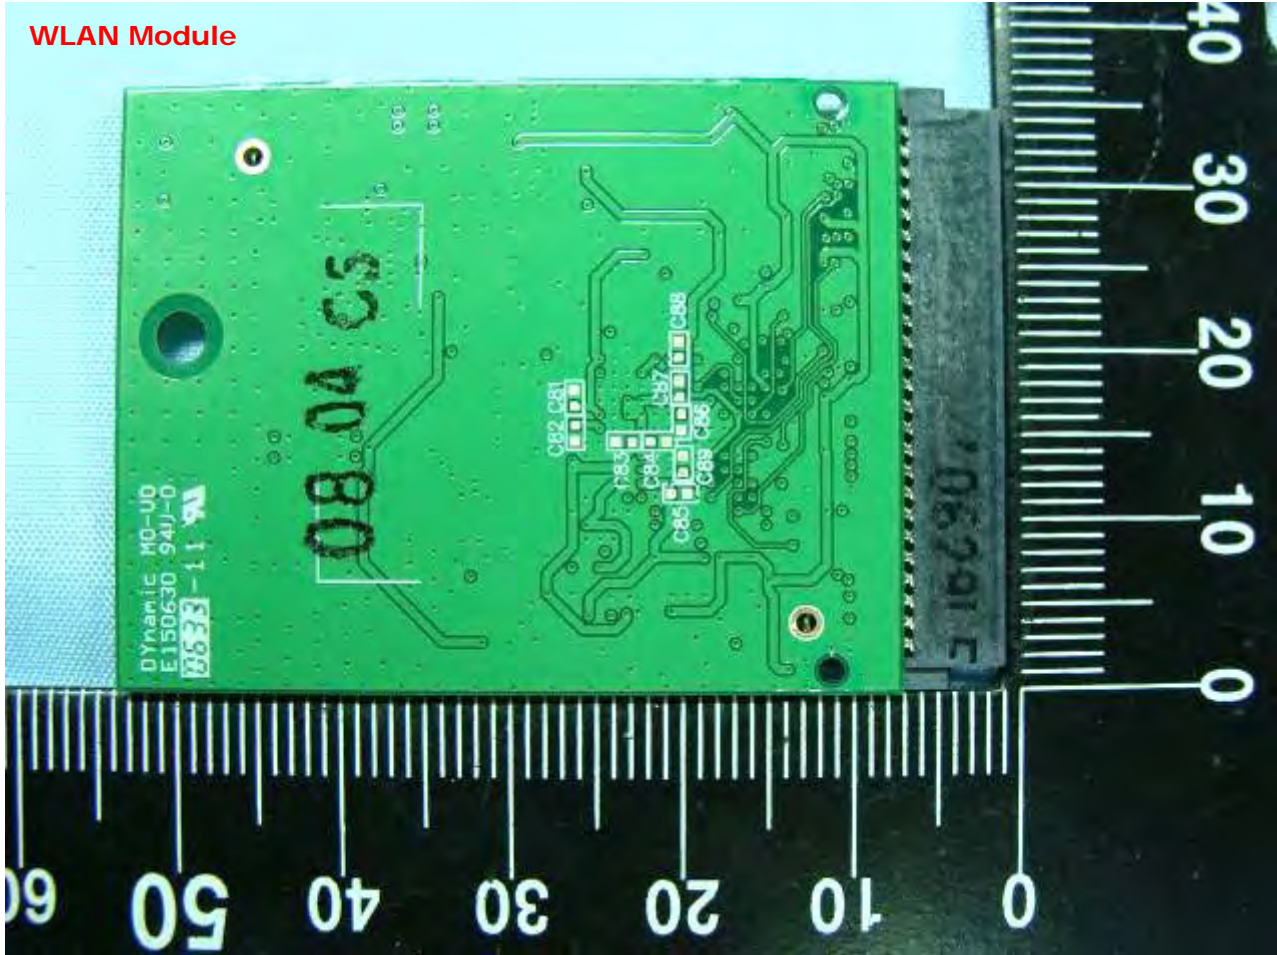

Model Name: RA2041

WLAN Module