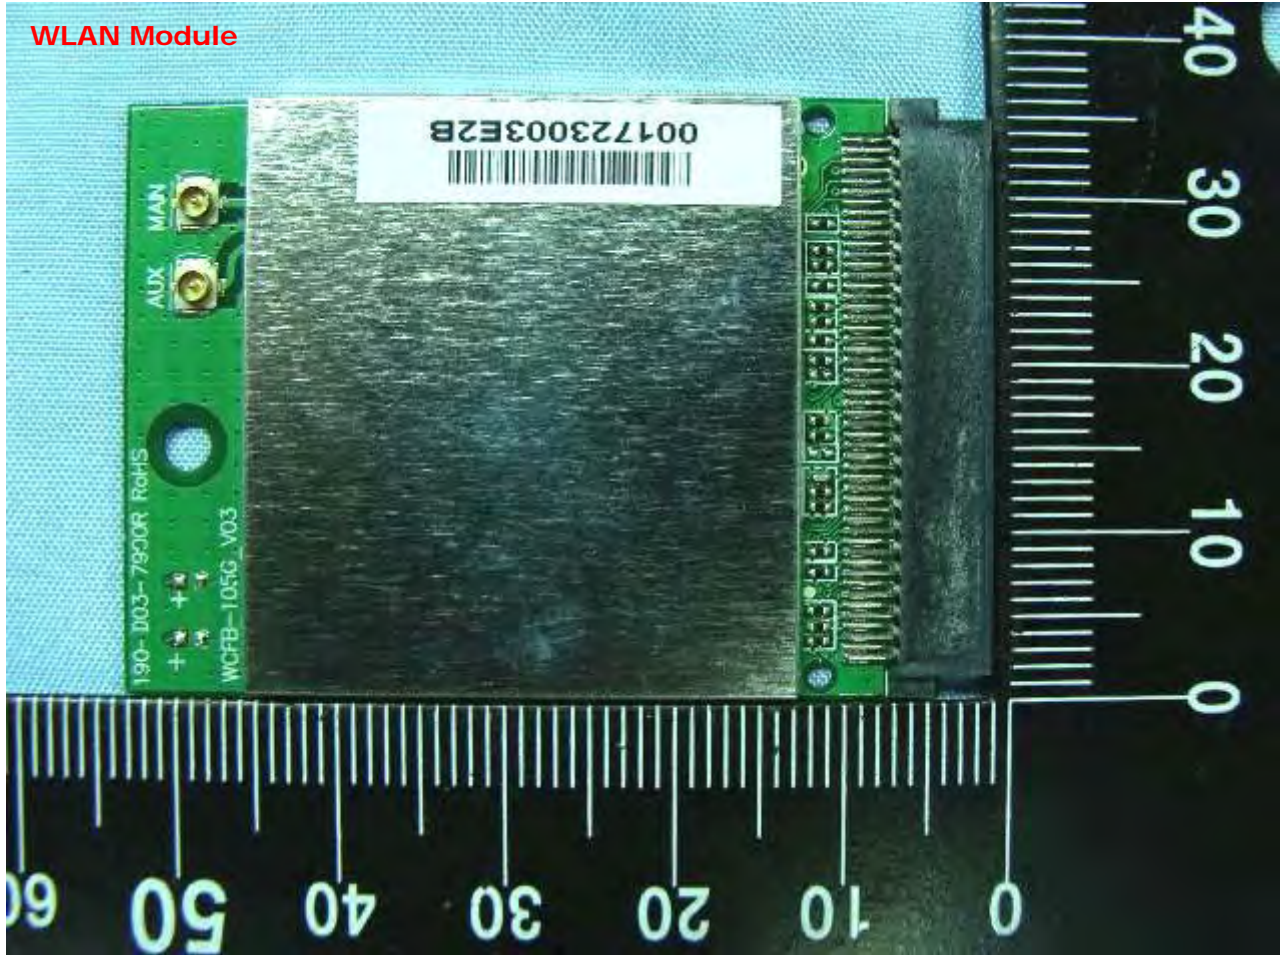

Model Name: RA2041

Model Name: RA2041

Model Name: RA2041

WLAN Module

Model Name: RA2041

Model Name: RA2041

WLAN Module

Model Name: RA2041