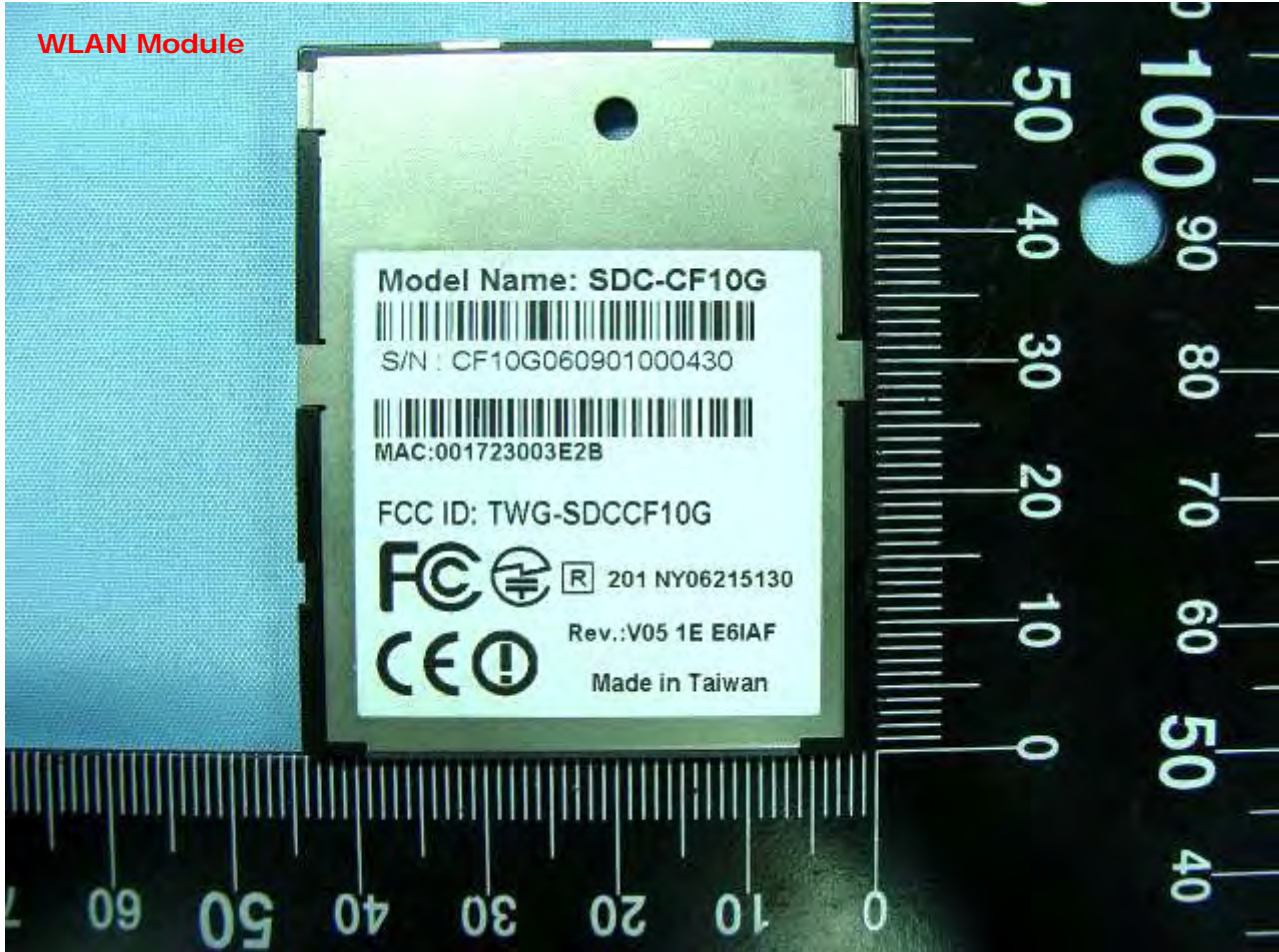

Model Name: RA2041