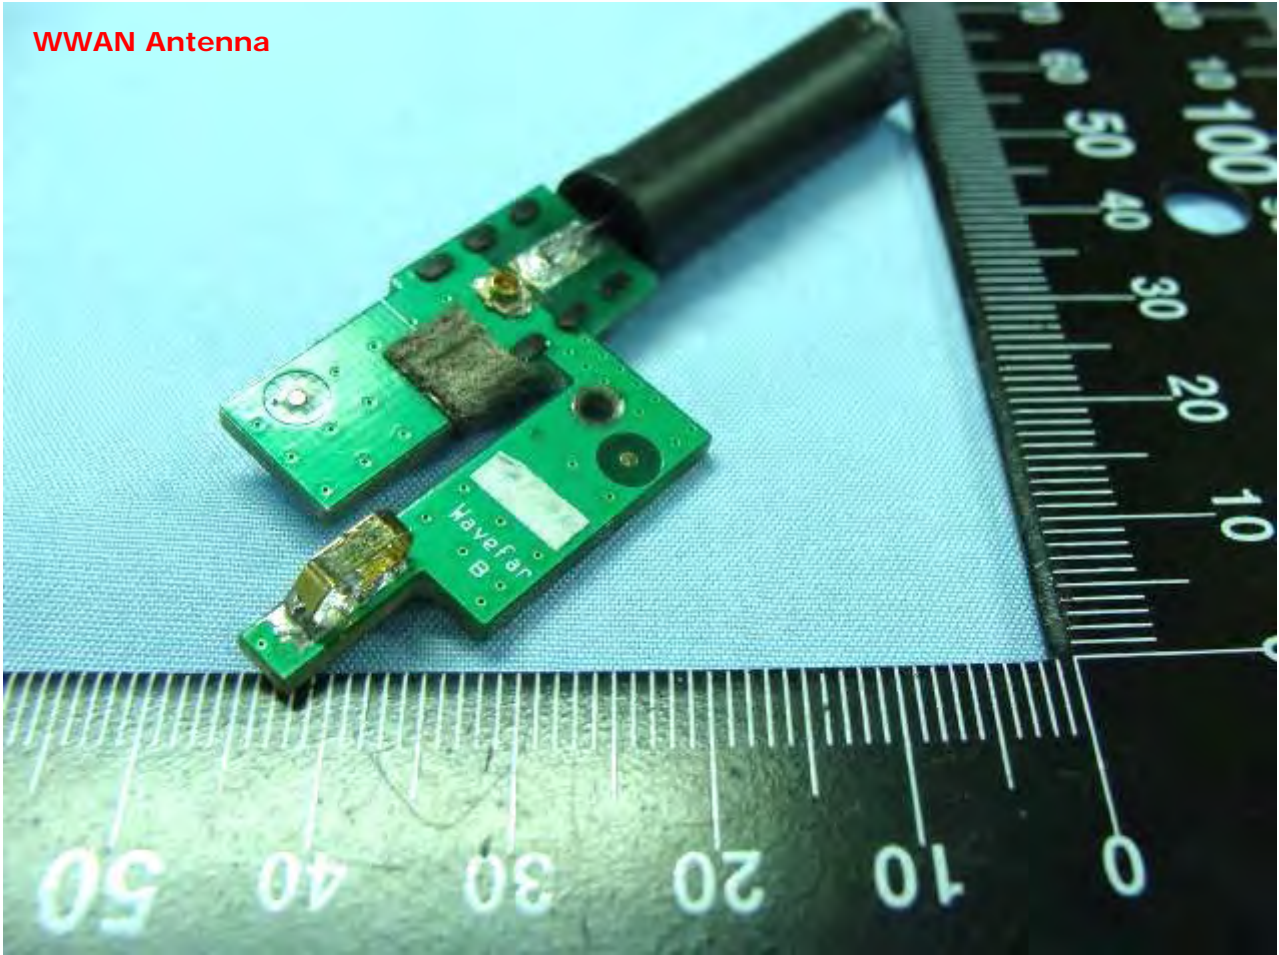

WLAN Antenna

Model Name: RA2041

Model Name: RA2041

WWAN Antenna

Model Name: RA2041

WWAN Antenna

Model Name: RA2041

WWAN Antenna