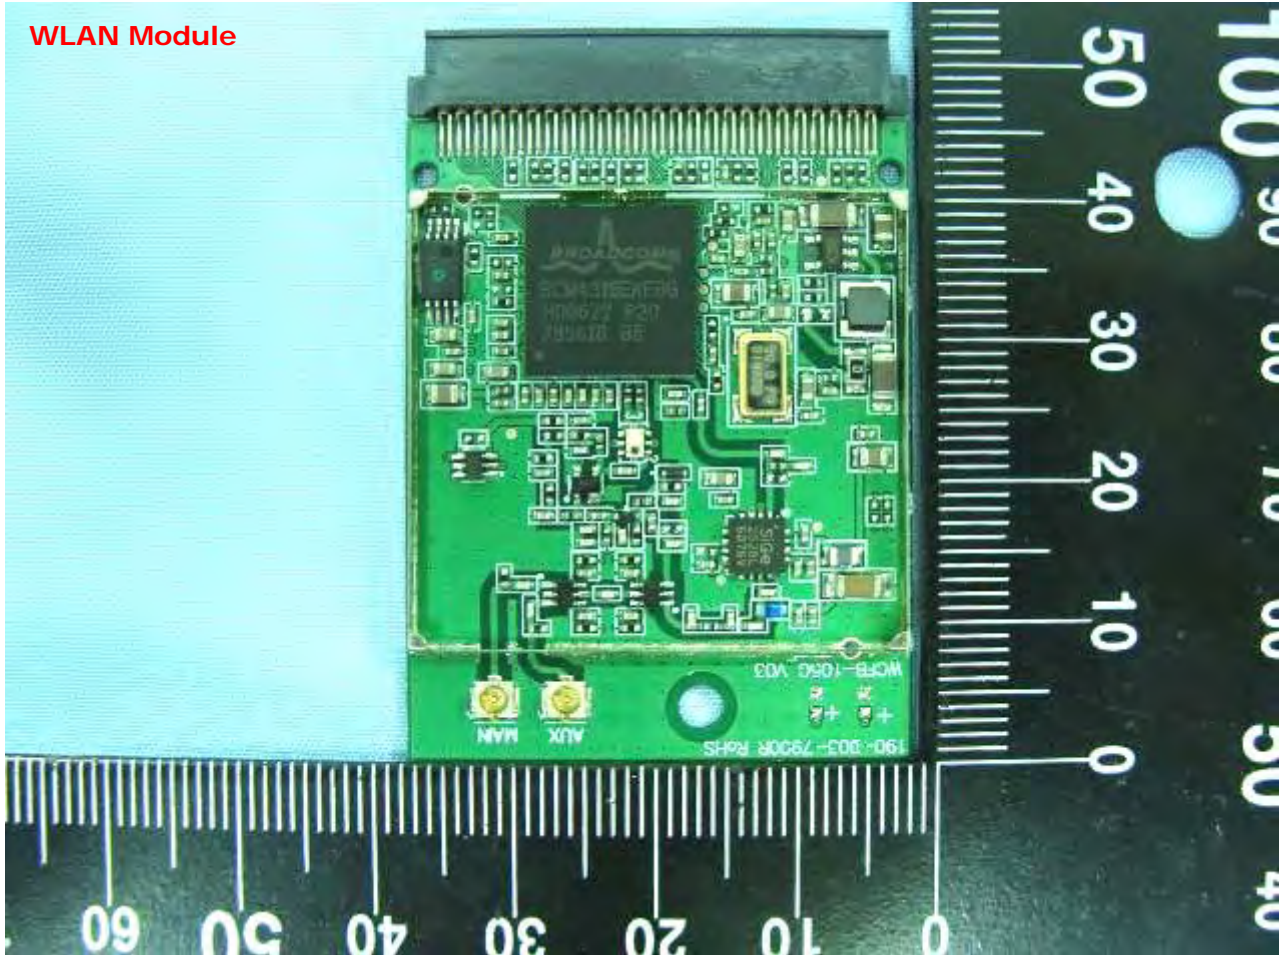

Model Name: RA2041

Model Name: RA2041

Model Name: RA2041

WLAN Module

Model Name: RA2041

Model Name: RA2041

WLAN Module

Model Name: RA2041