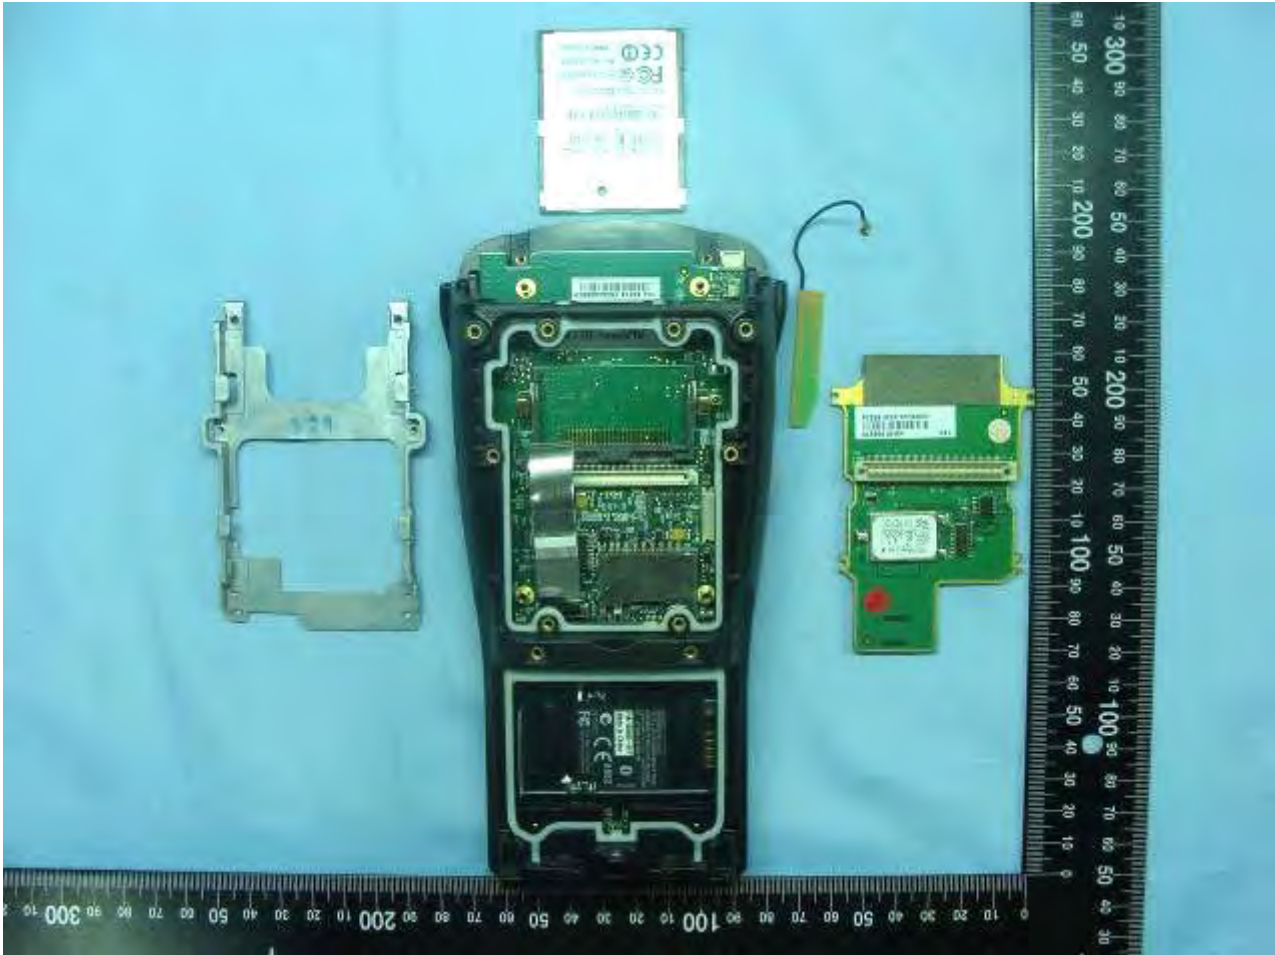

Model Name: RA2041