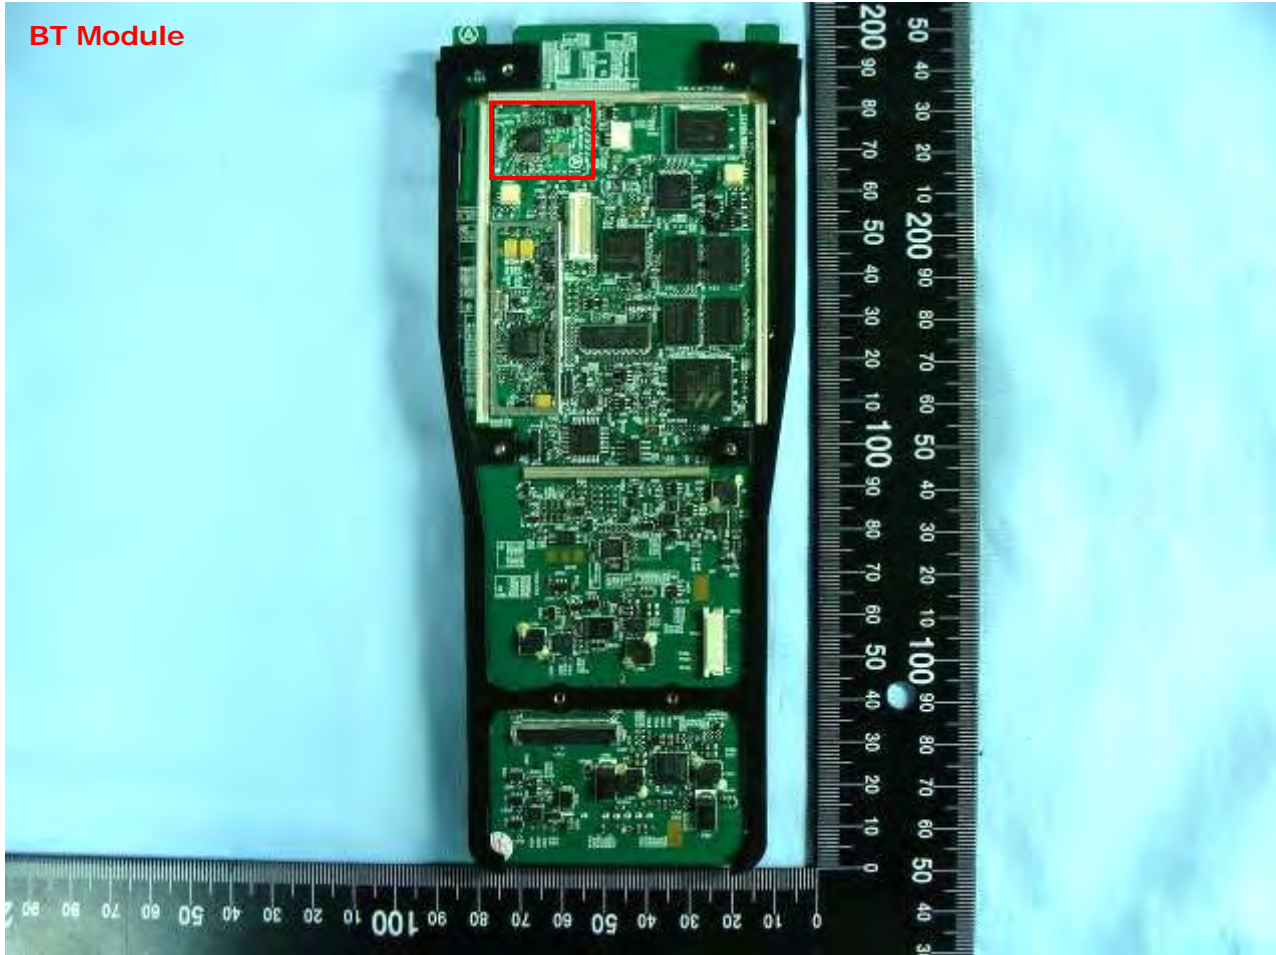

Model Name: RA2041