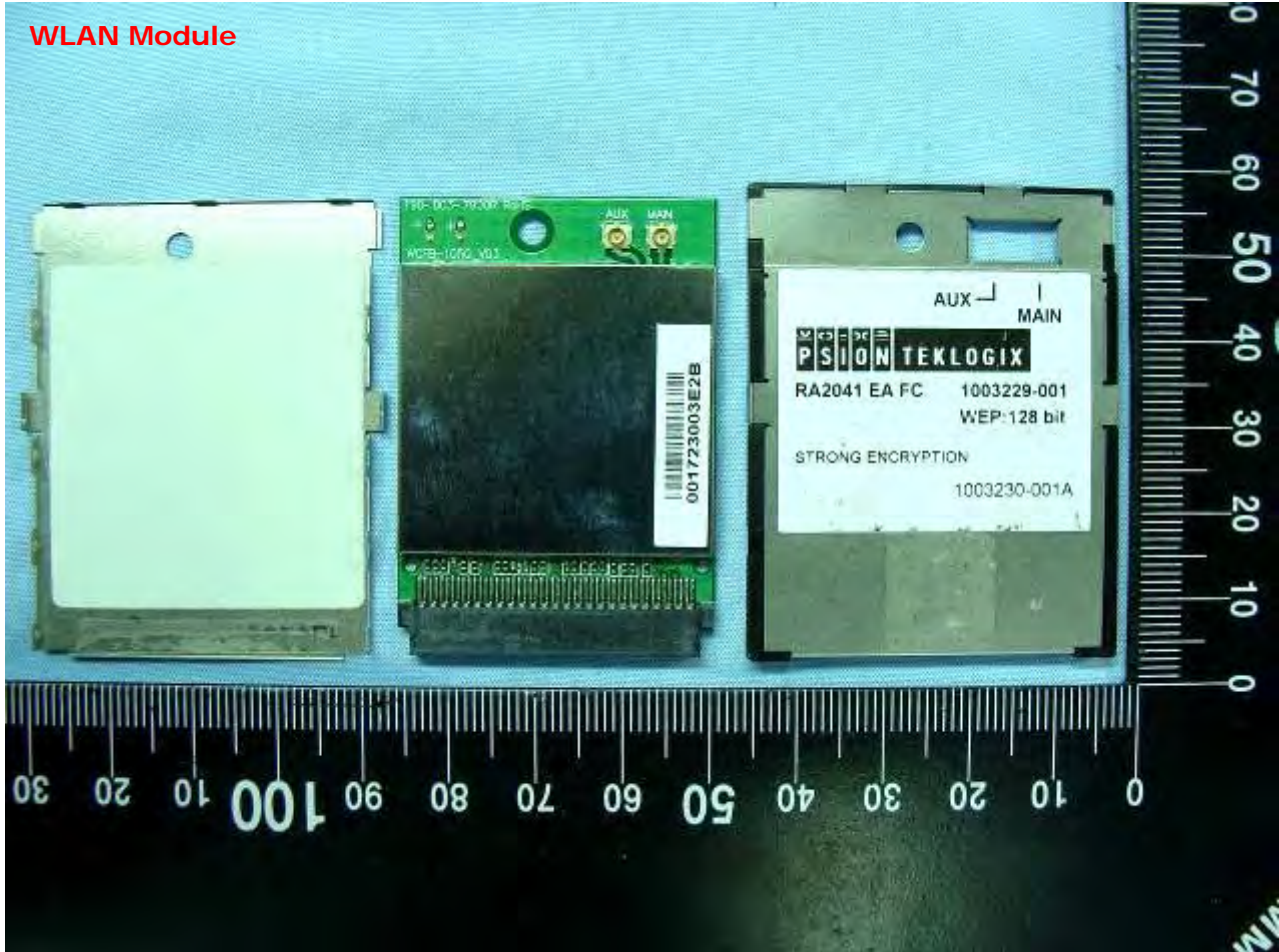

Model Name: RA2041

Model Name: RA2041

Model Name: RA2041

WLAN Module

Model Name: RA2041

Model Name: RA2041

WLAN Module

Model Name: RA2041