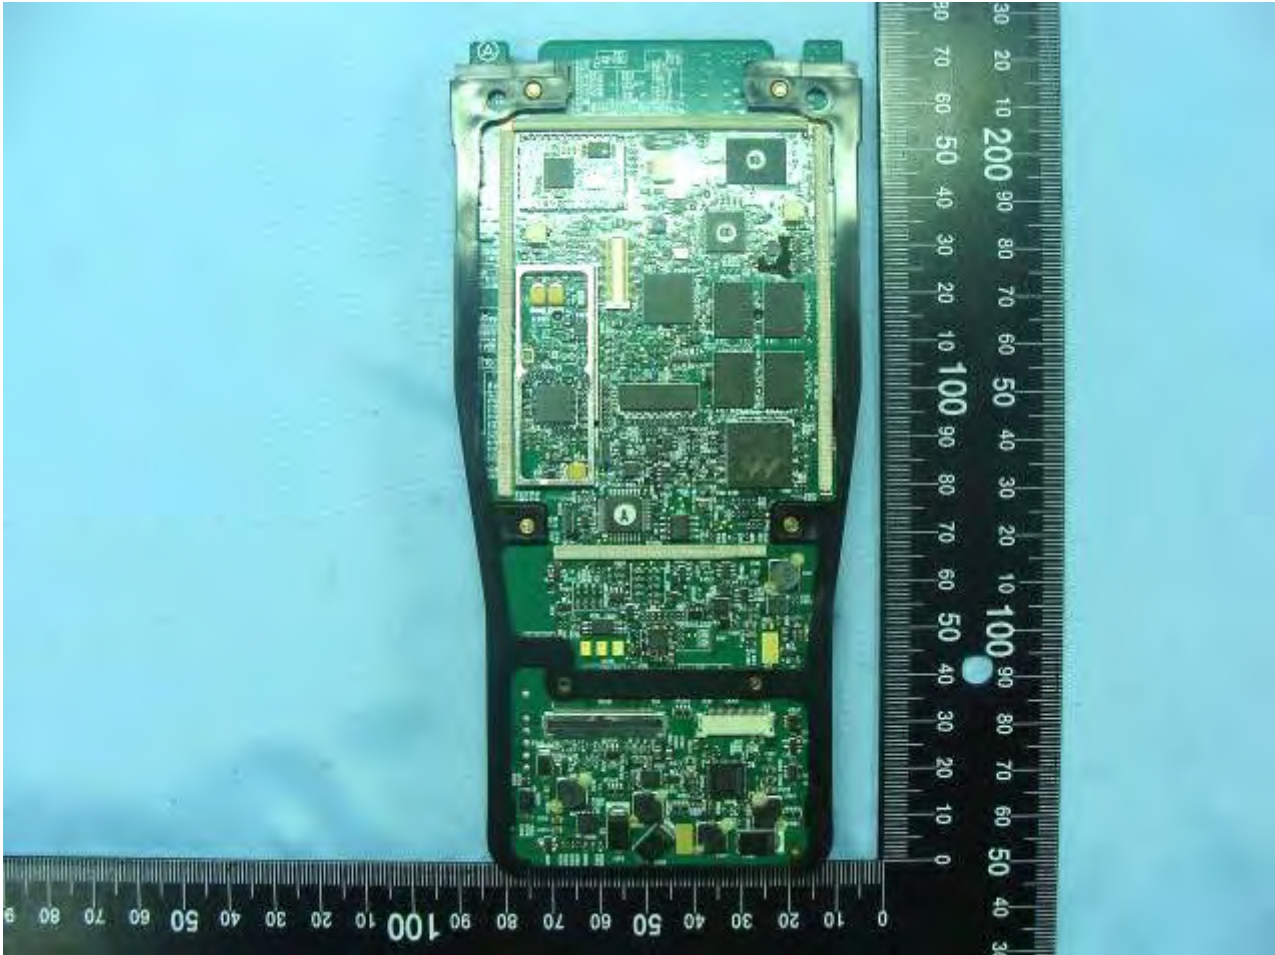

Model Name: RA2041