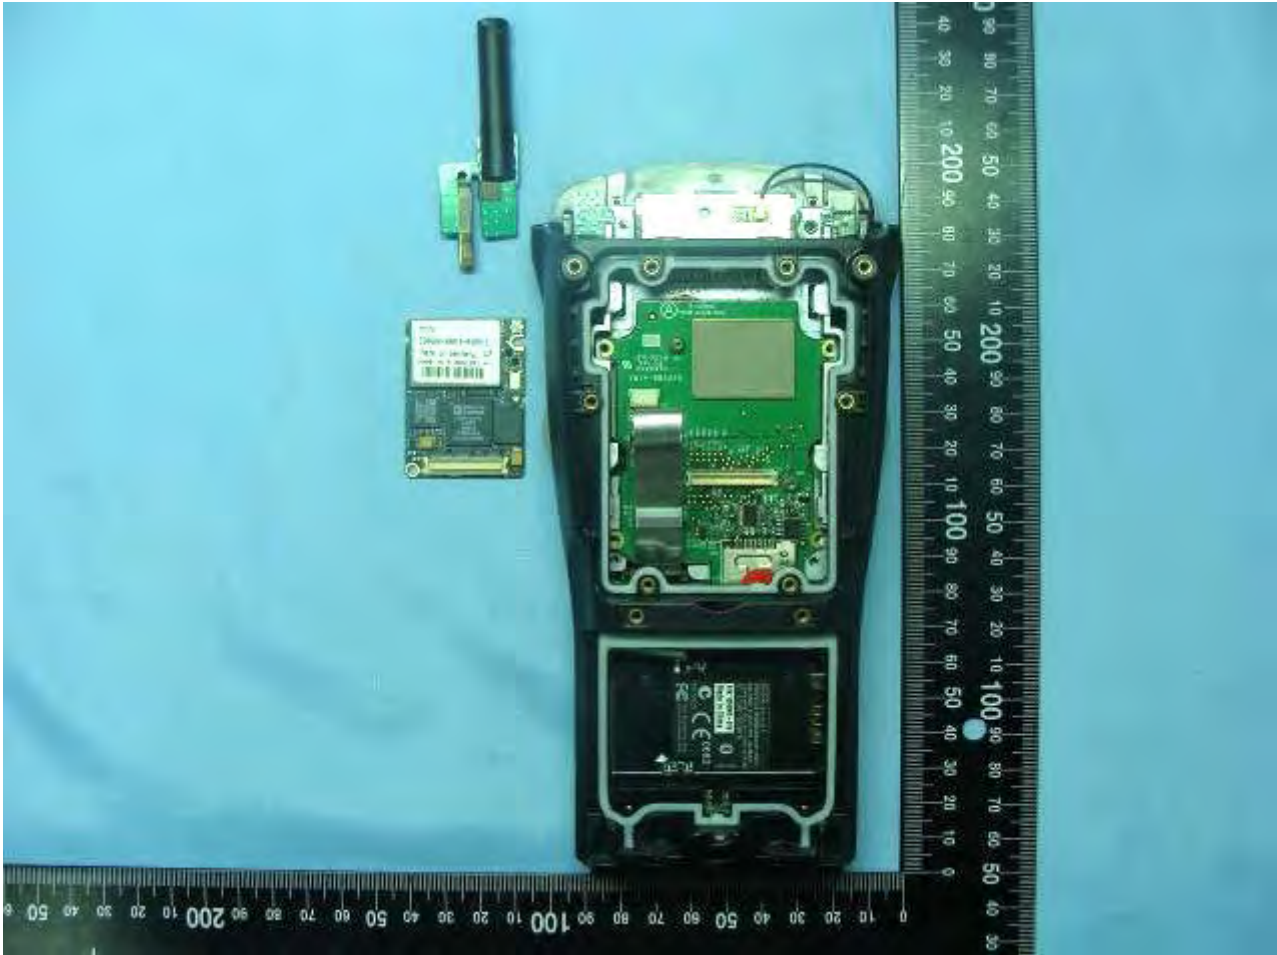

Model Name: RA2041