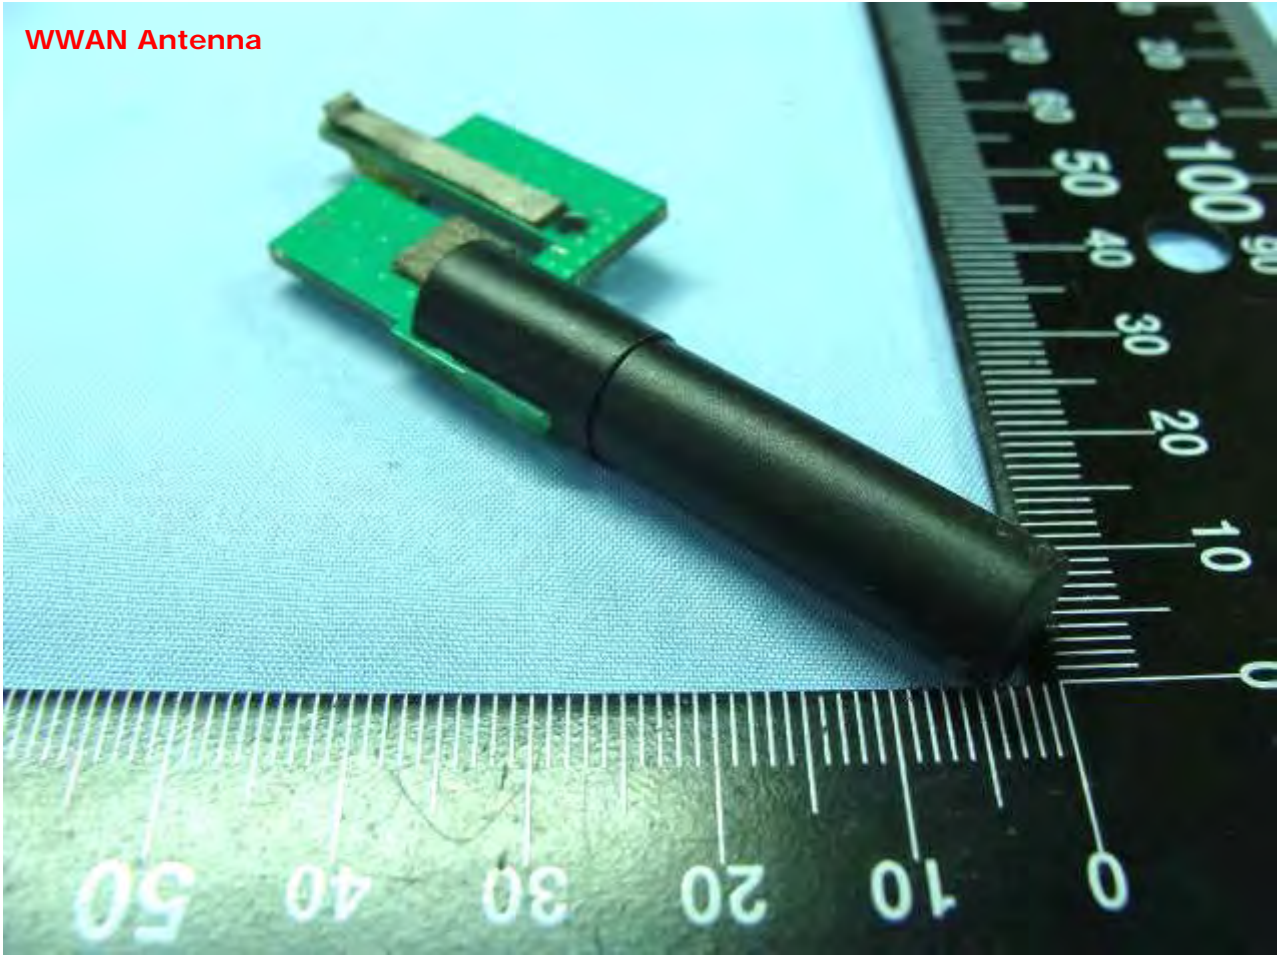

Model Name: RA2041

WLAN Antenna

Model Name: RA2041

Model Name: RA2041

WWAN Antenna

Model Name: RA2041

WWAN Antenna

Model Name: RA2041