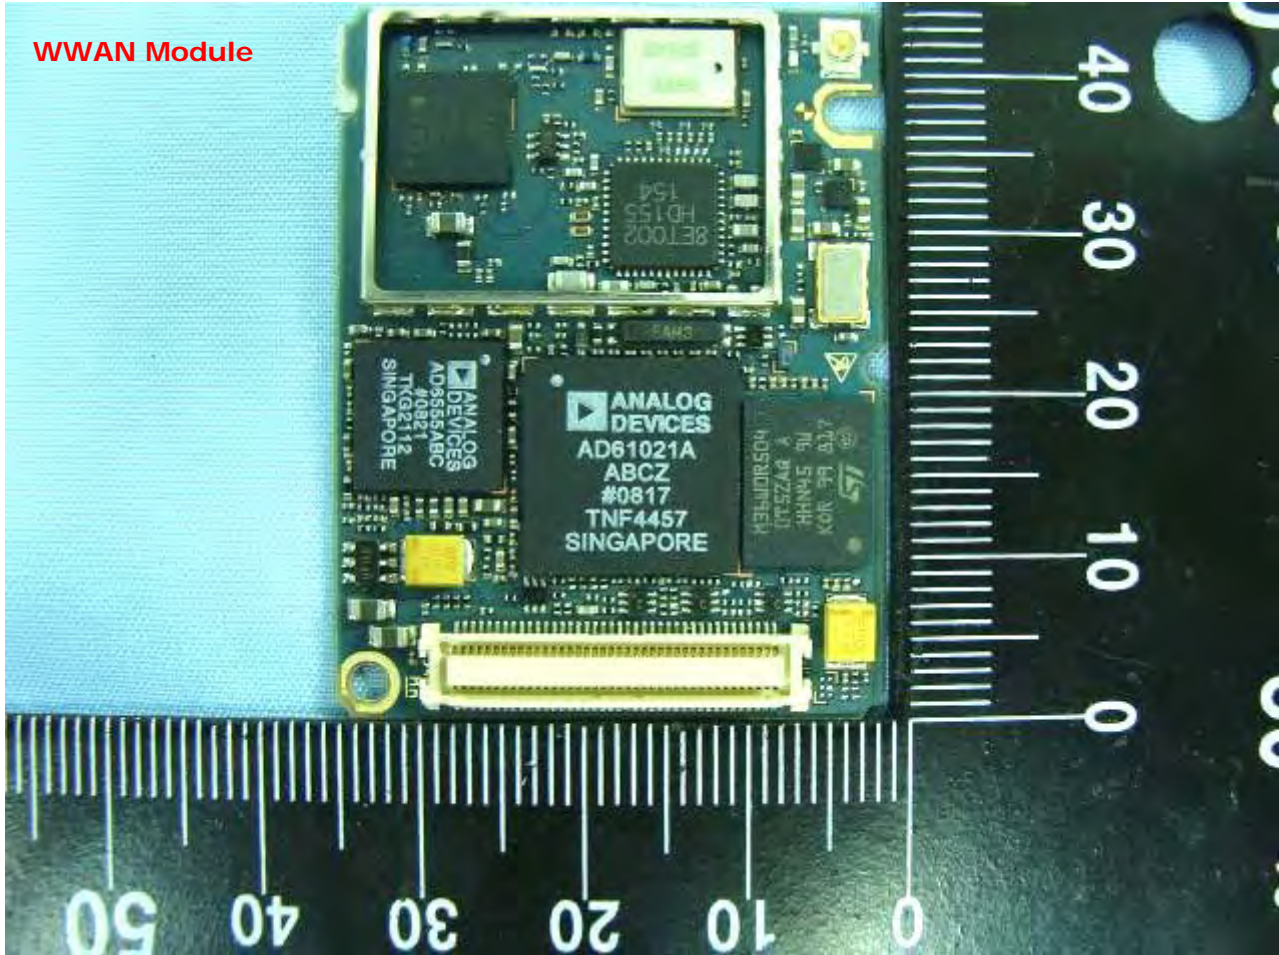

WLAN Module

Model Name: RA2041

WWAN Module

Model Name: RA2041

Model Name: RA2041

Model Name: RA2041

WWAN Module