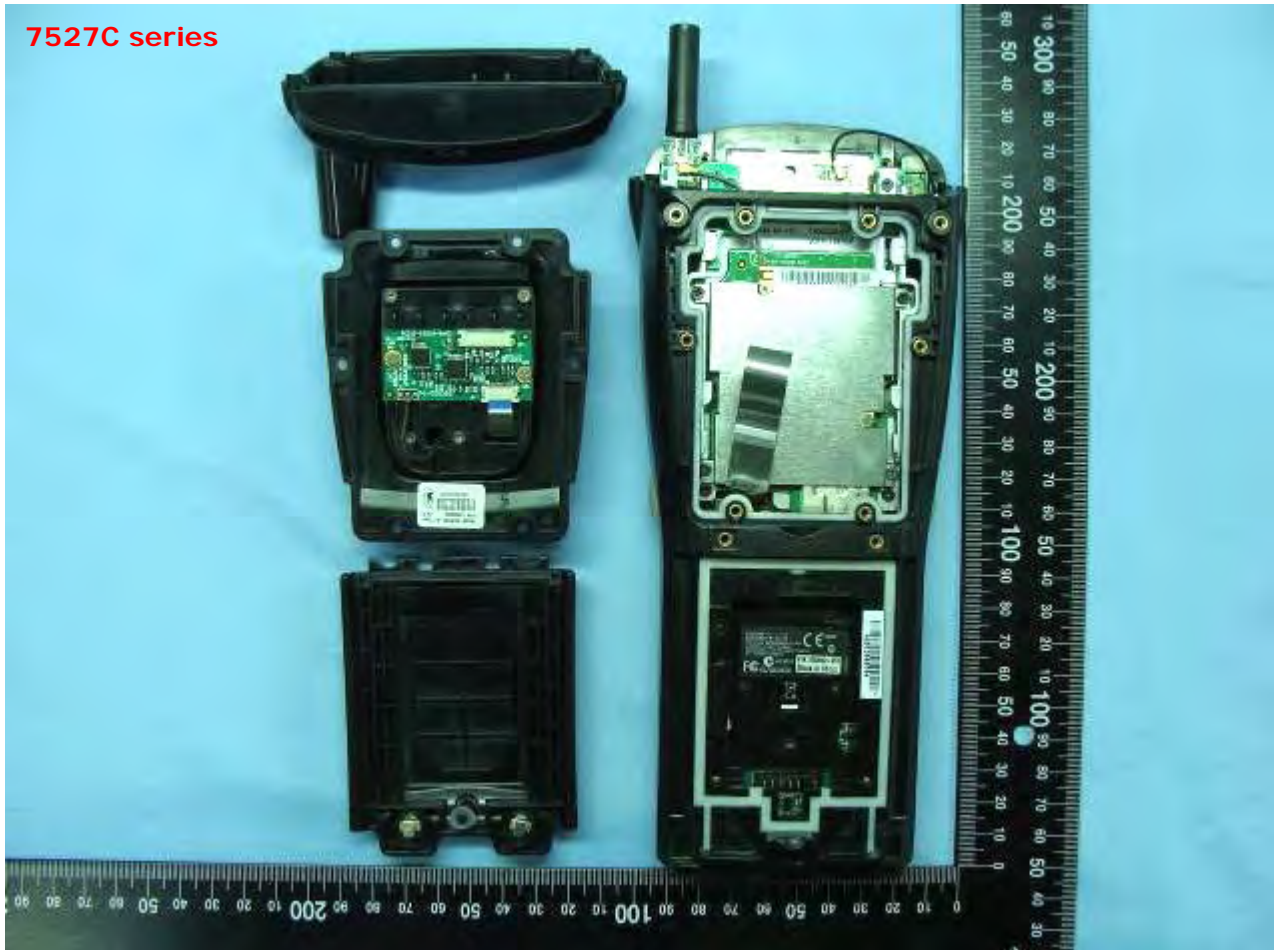

2. Internal Photographs of EUT

Model Name: RA2041