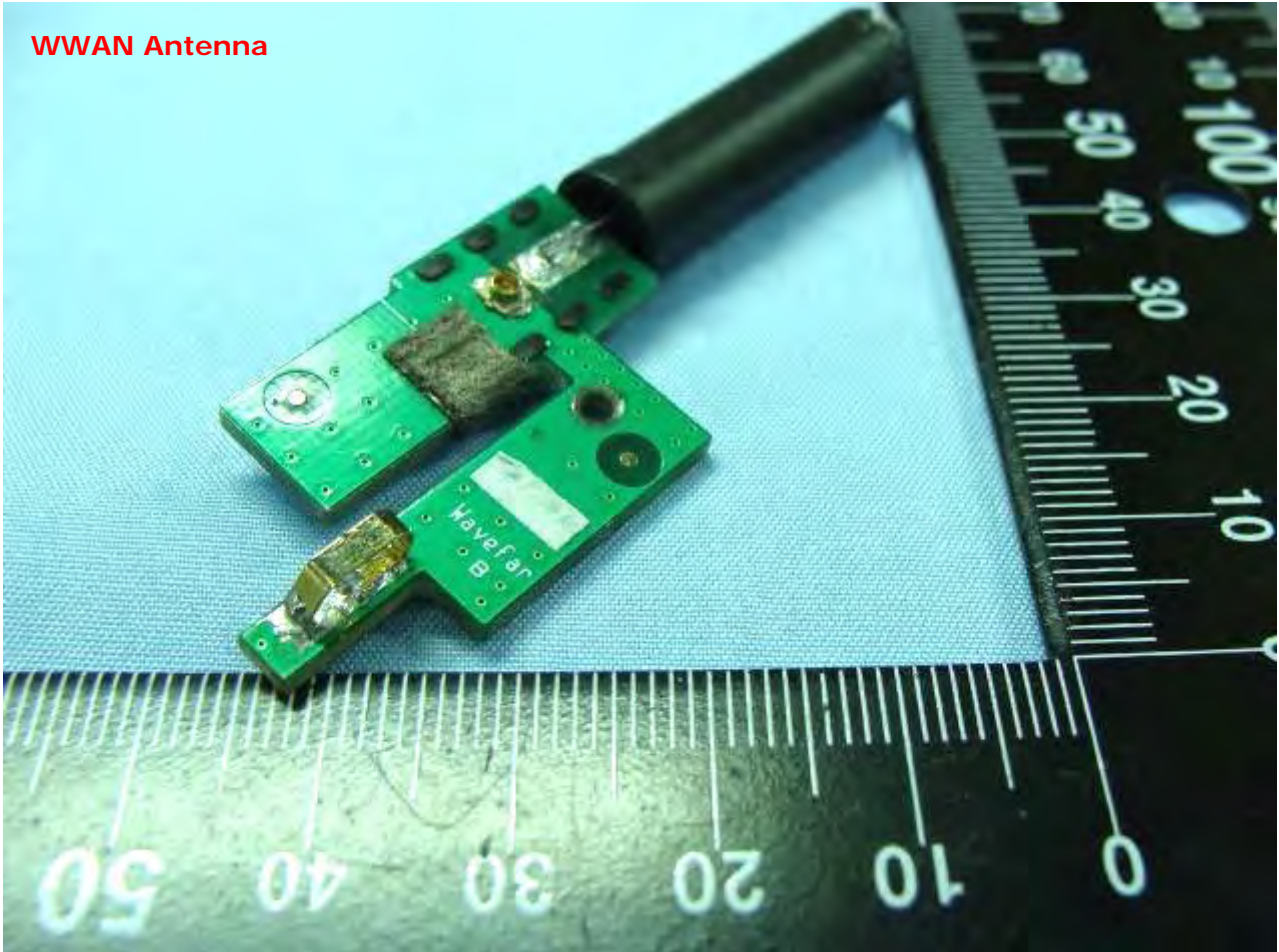

Model Name: RA2041

WLAN Antenna

Model Name: RA2041

Model Name: RA2041

WWAN Antenna

Model Name: RA2041

WWAN Antenna

Model Name: RA2041