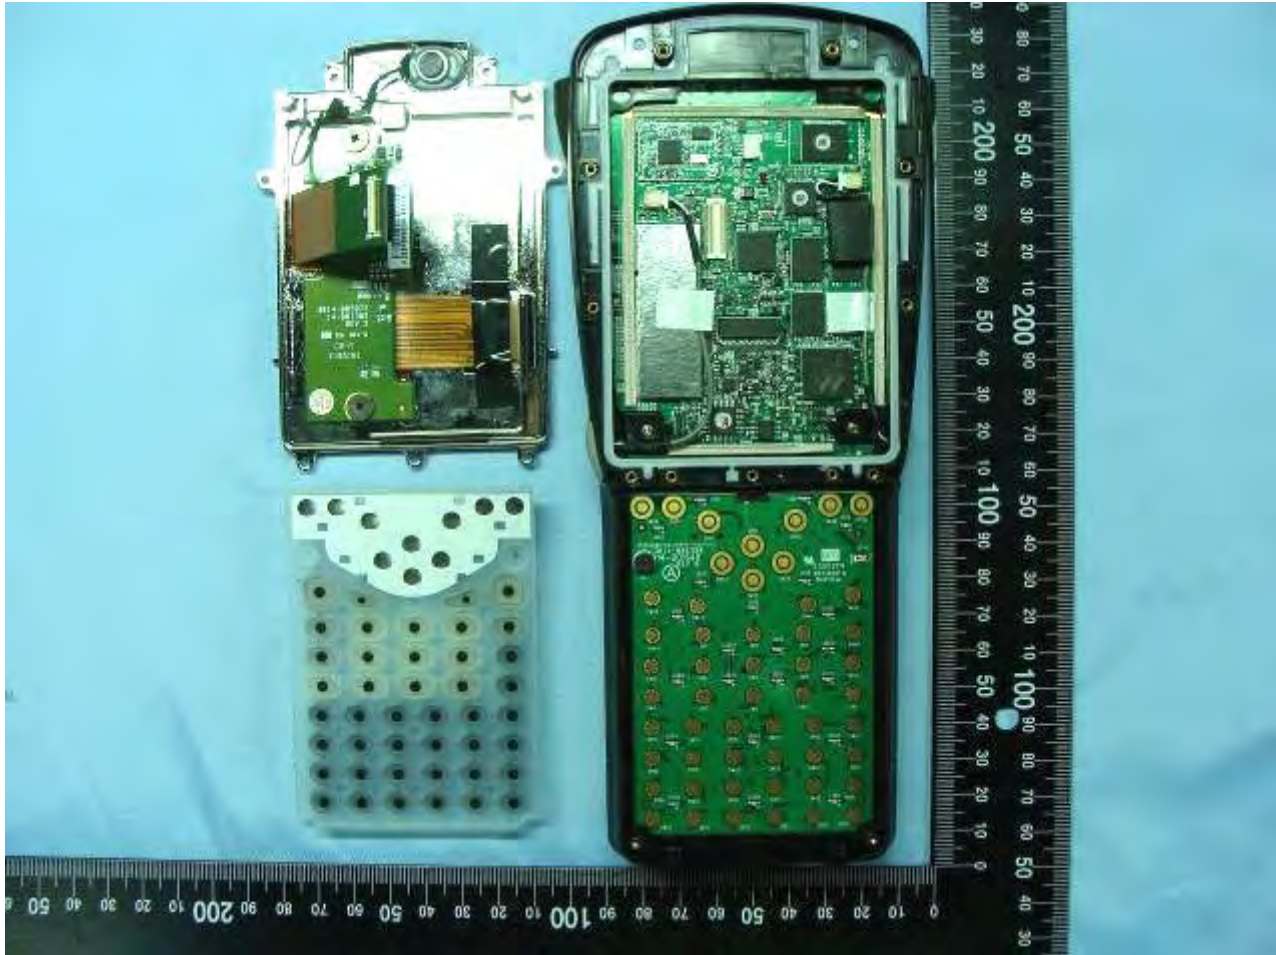

Model Name: RA2041