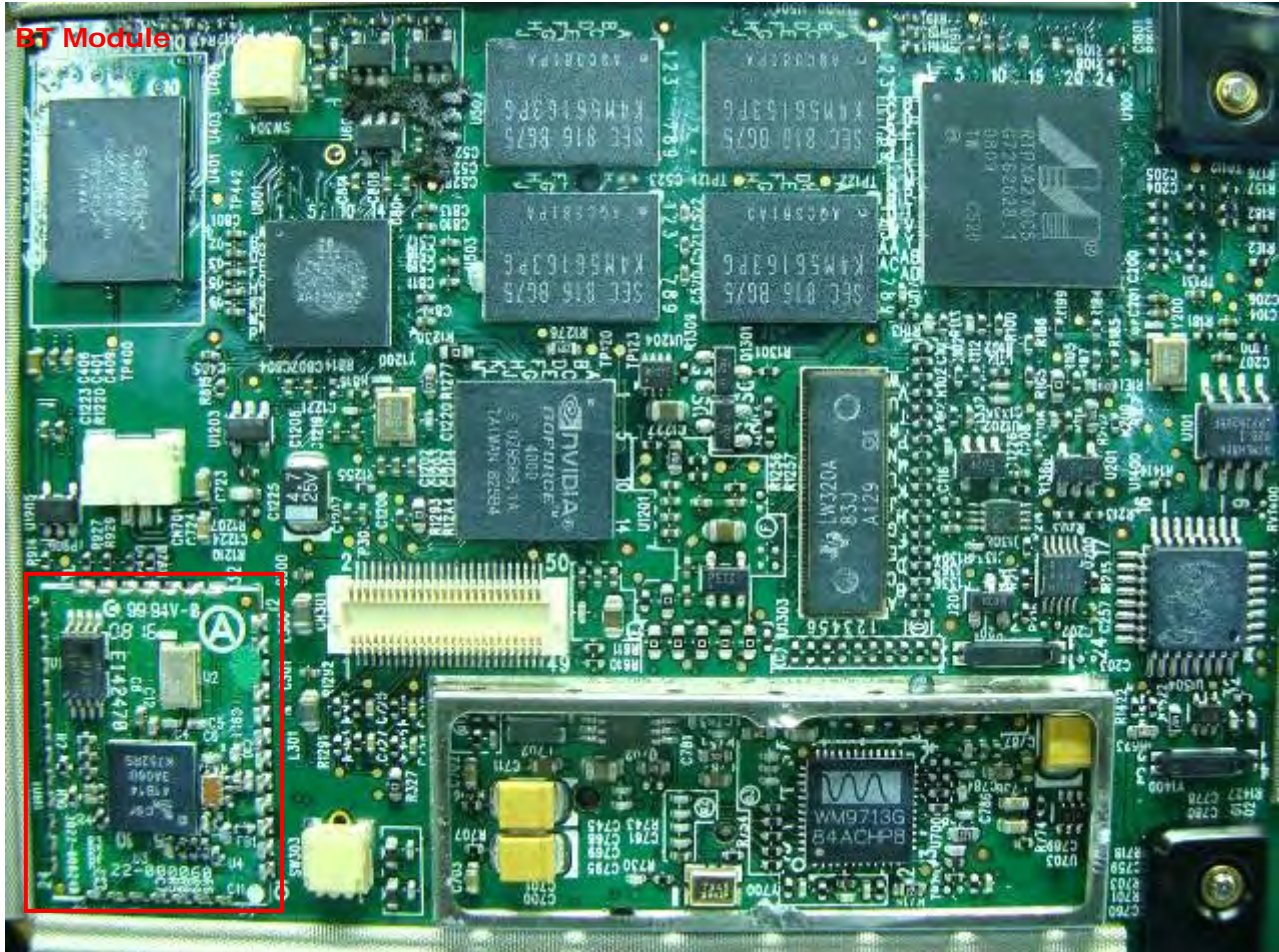

Model Name: RA2041