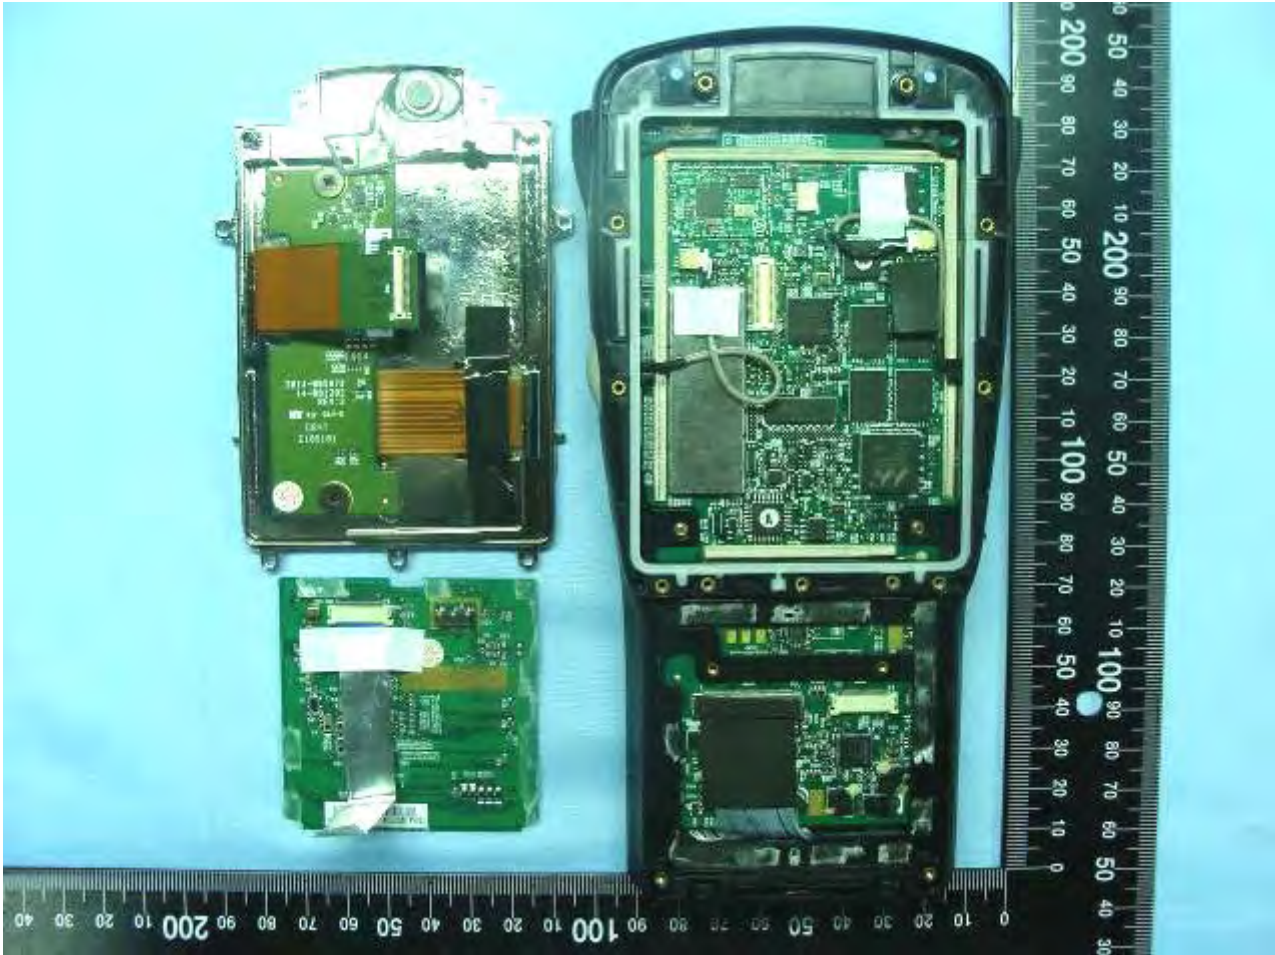

Model Name: RA2041