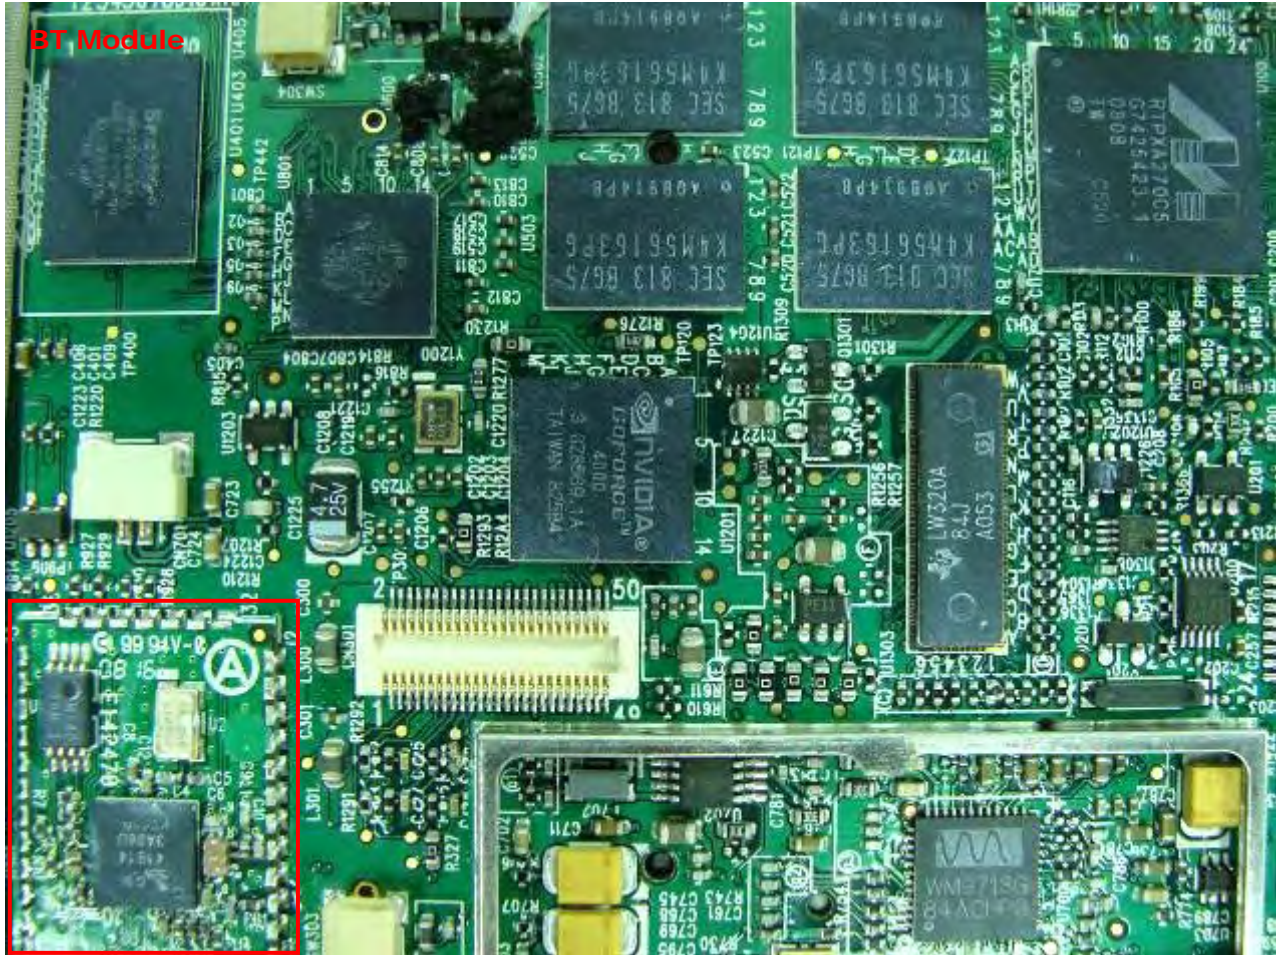

Model Name: RA2041