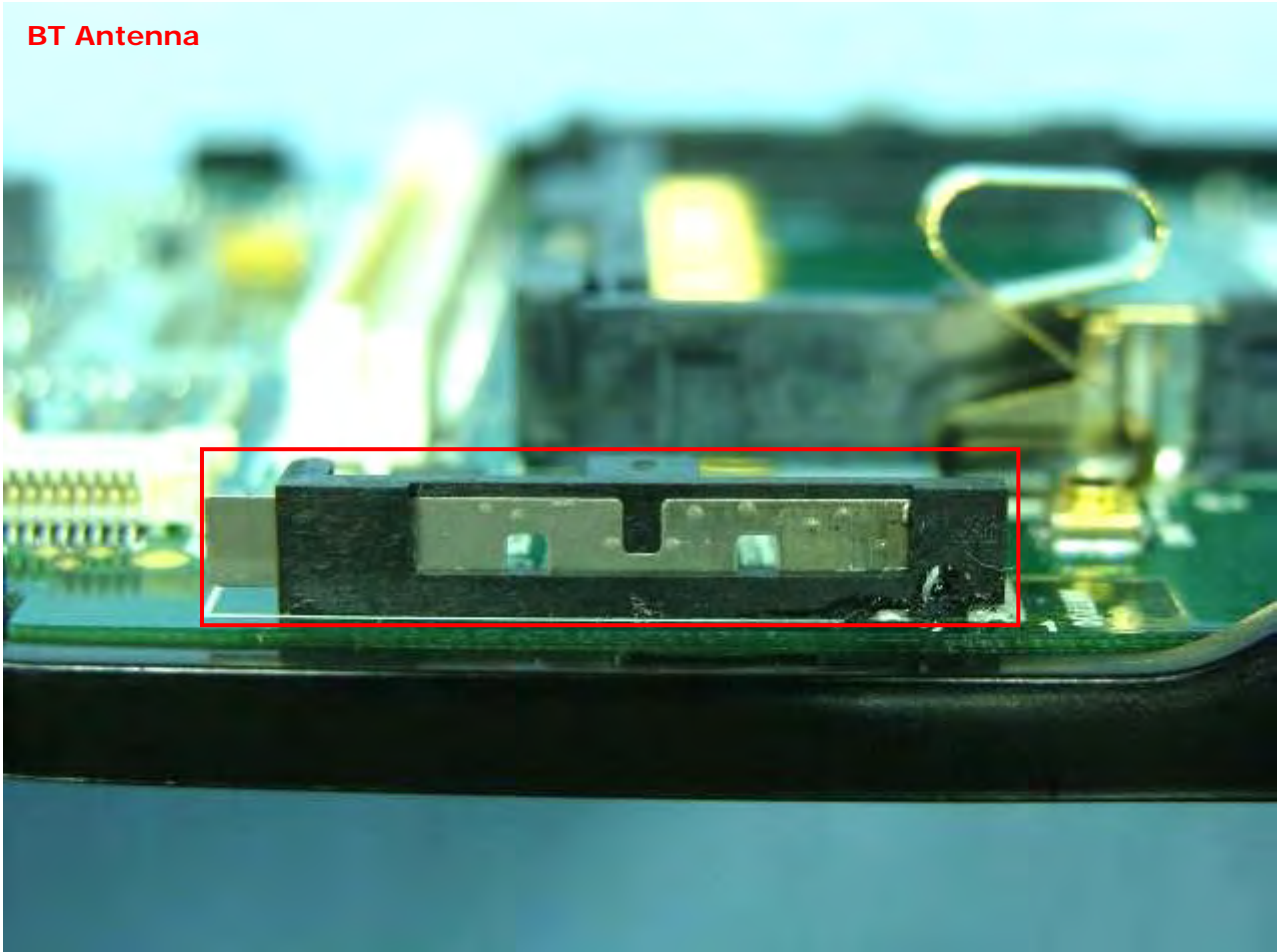

Model Name: RA2041

Model Name: RA2041

Model Name: RA2041

Model Name: RA2041

Model Name: RA2041

BT Antenna

Model Name: RA2041

WLAN Antenna

Model Name: RA2041

WLAN Antenna

Model Name: RA2041

Model Name: RA2041

WWAN Antenna

Model Name: RA2041

WWAN Antenna

Model Name: RA2041