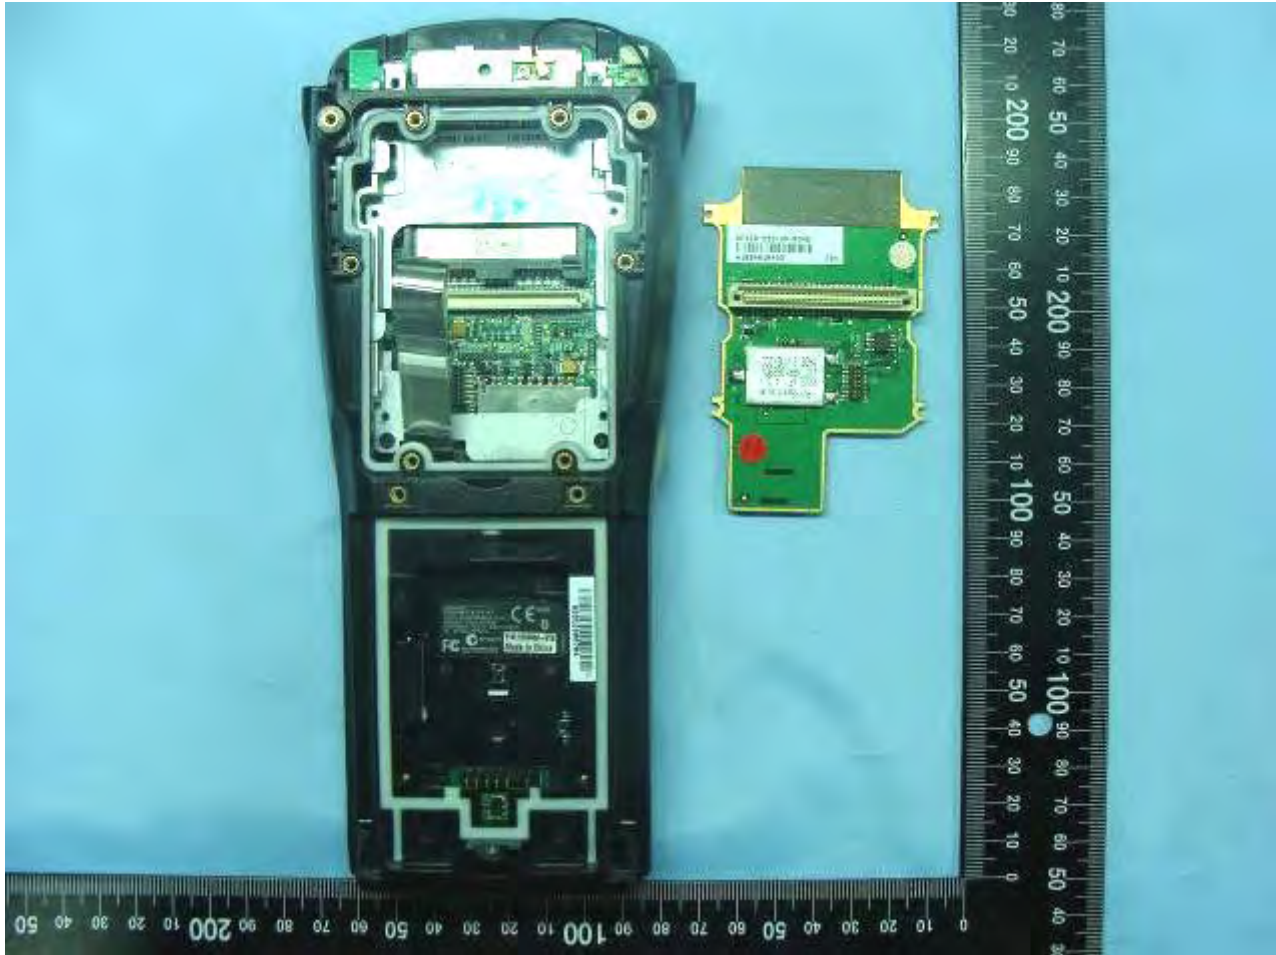

Model Name: RA2041