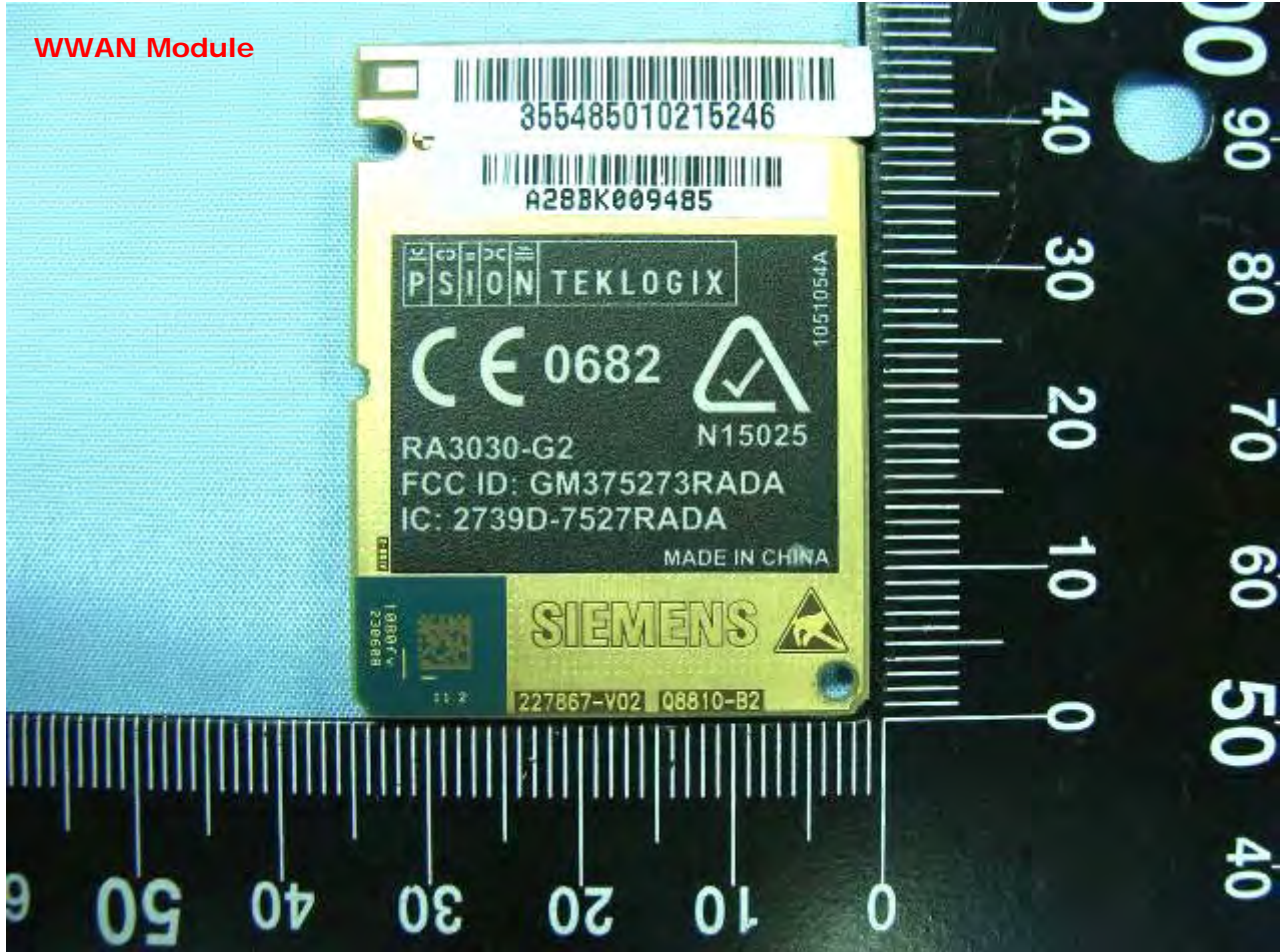

WLAN Module

Model Name: RA2041

WWAN Module

Model Name: RA2041

Model Name: RA2041

Model Name: RA2041

WWAN Module