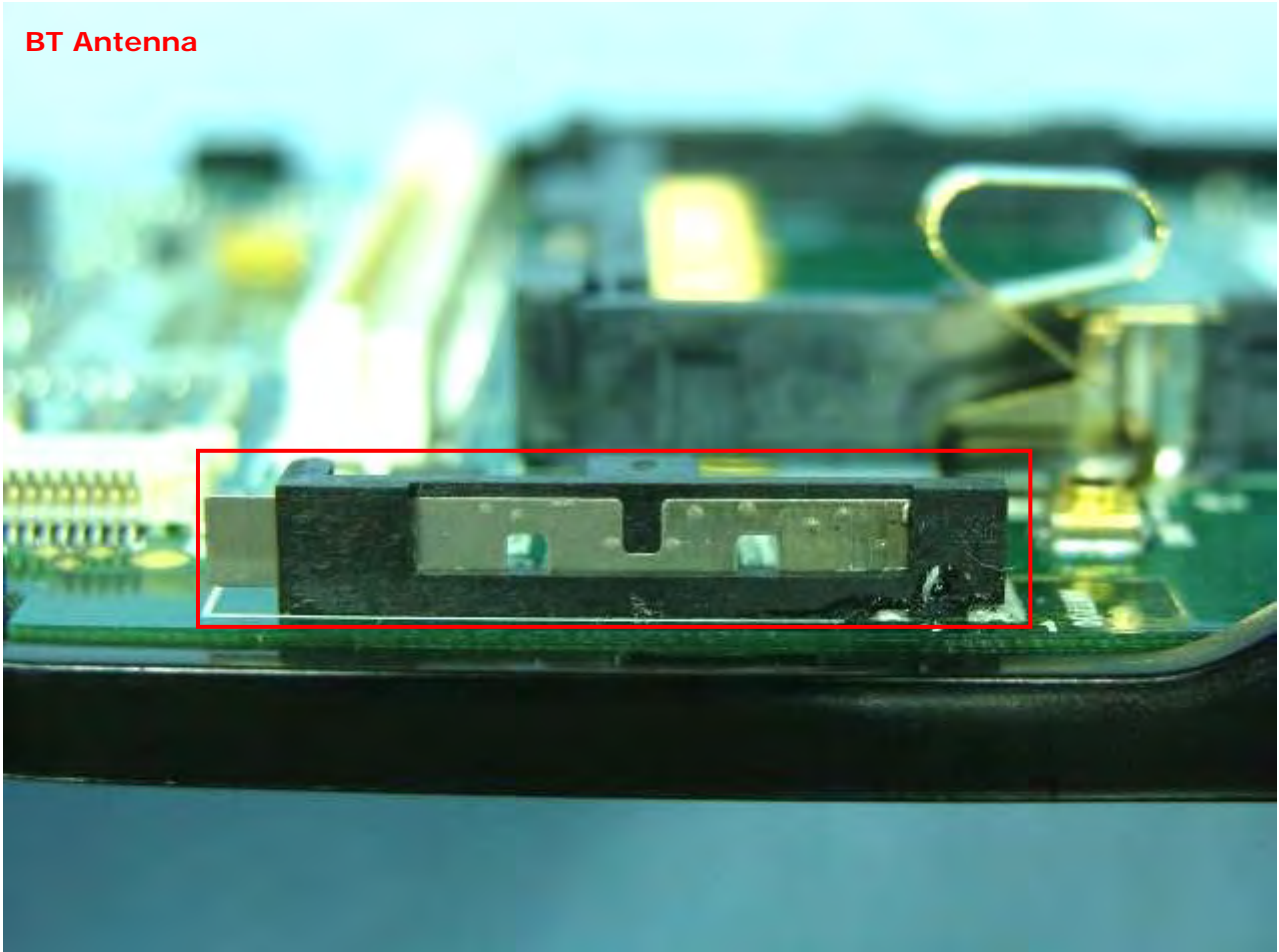

Model Name: RA2041

Model Name: RA2041

Model Name: RA2041

Model Name: RA2041

BT Antenna

Model Name: RA2041

WLAN Antenna

Model Name: RA2041