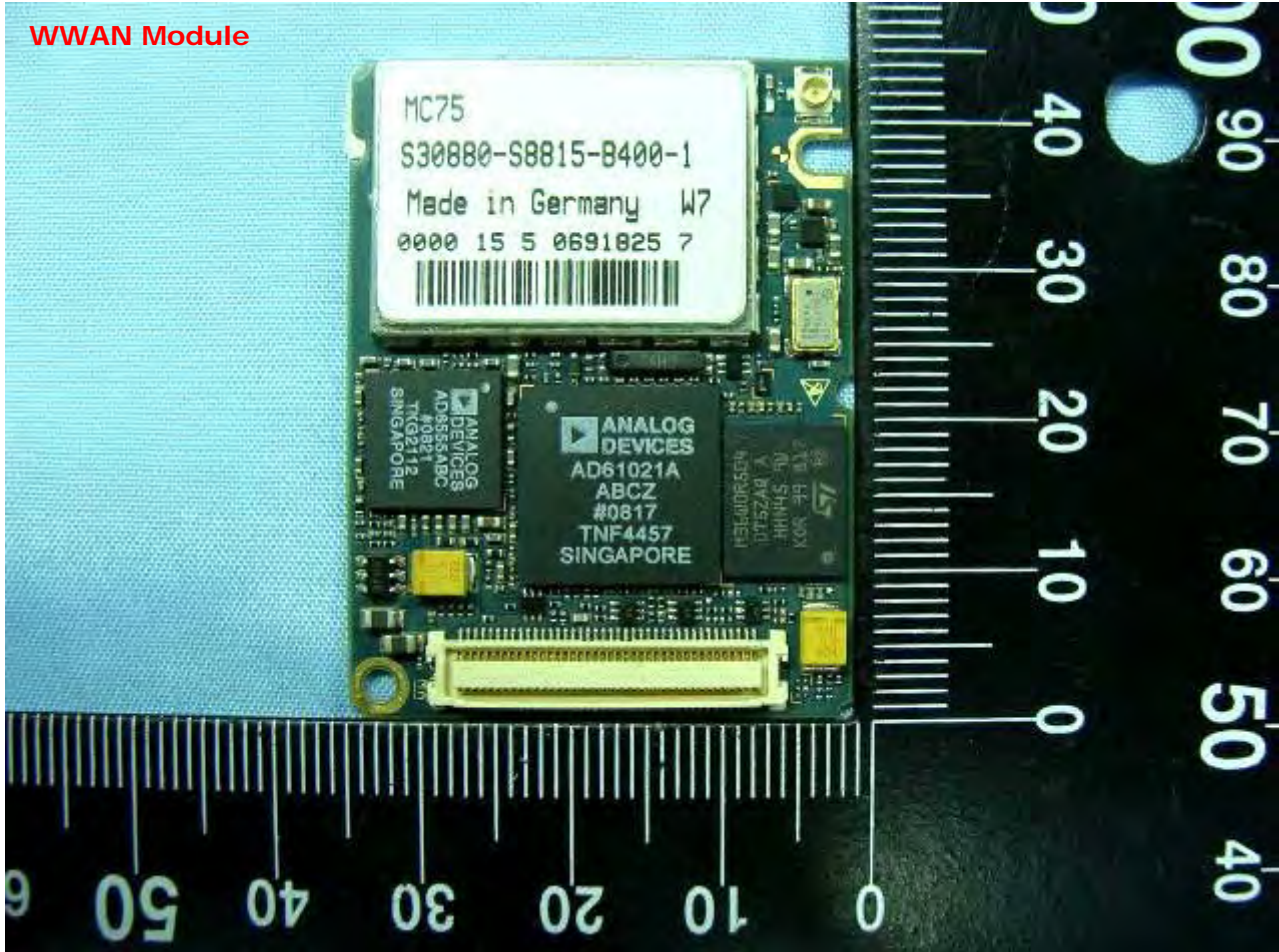

Model Name: RA2041

WWAN Module