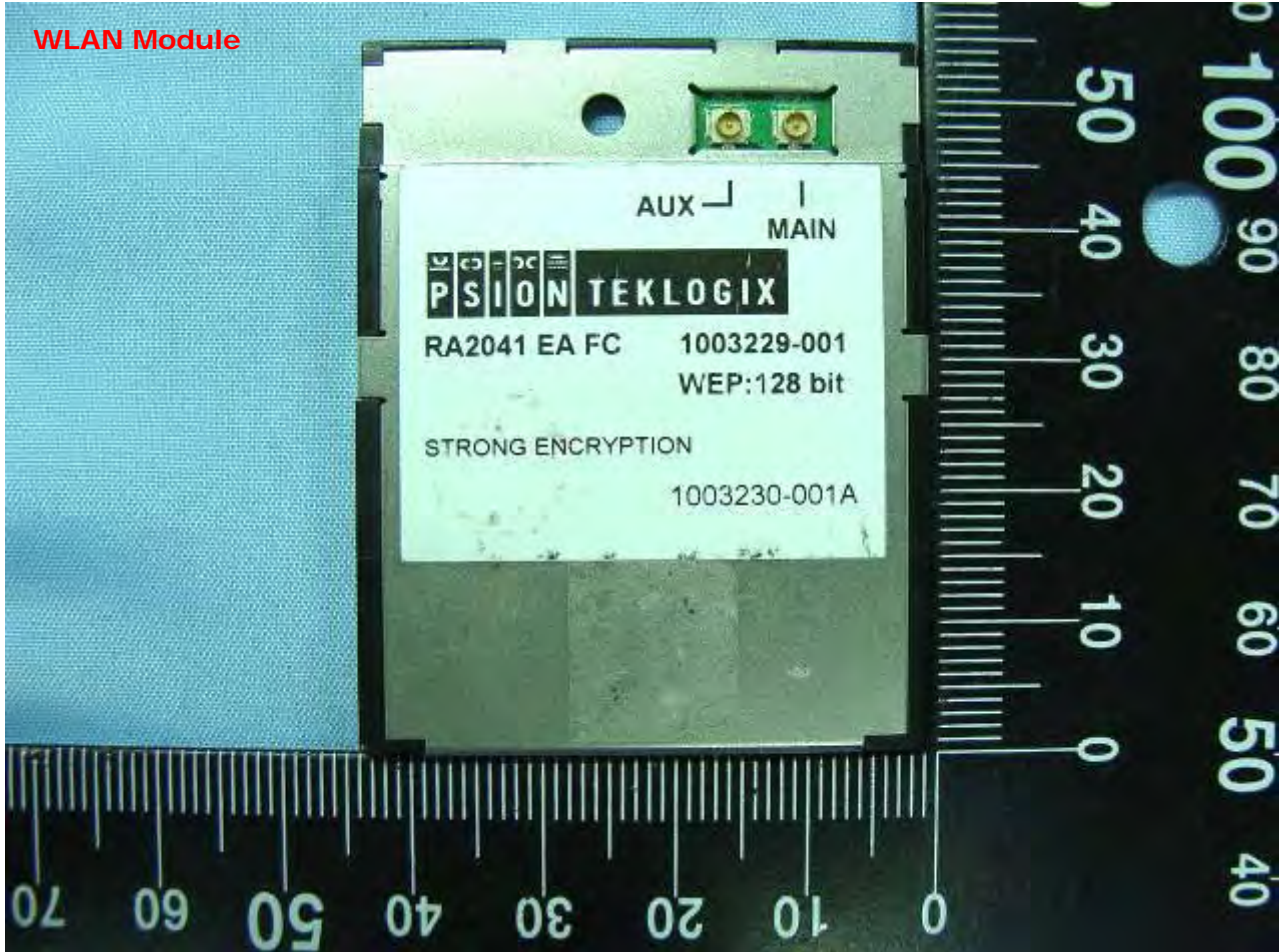

Model Name: RA2041