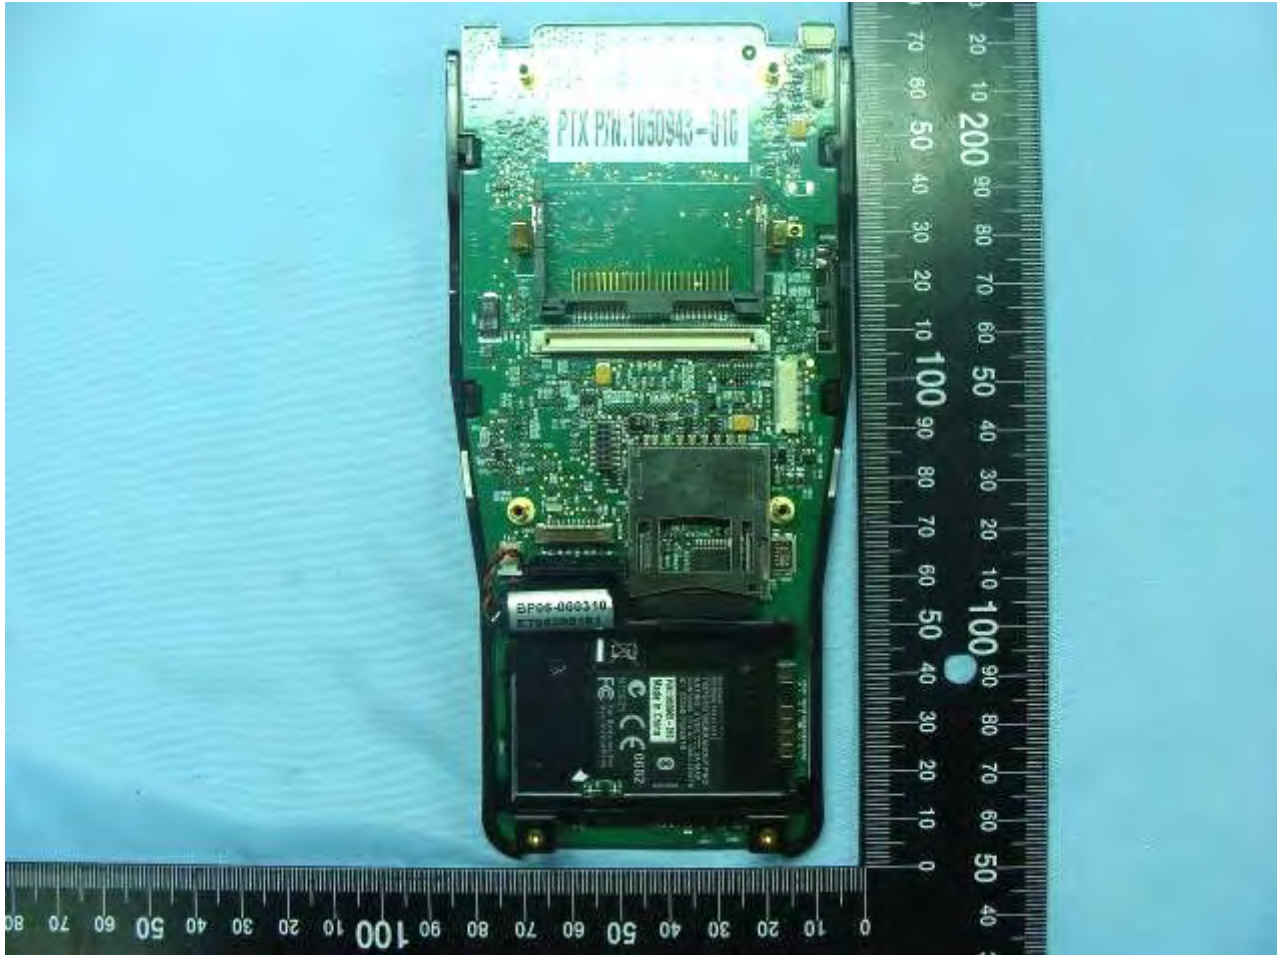

Model Name: RA2041