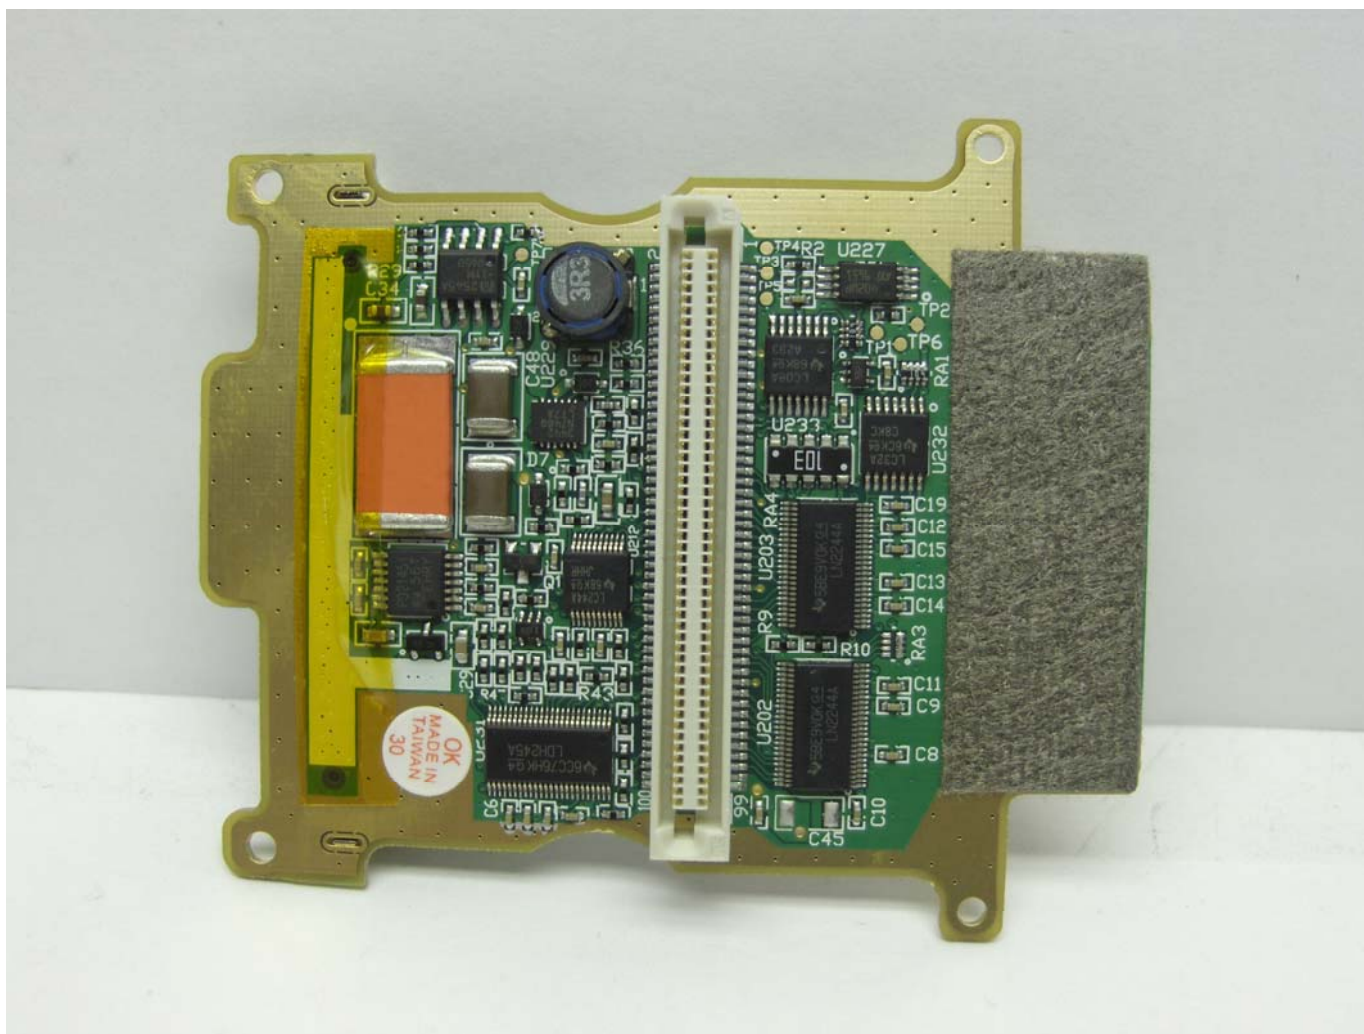

Psion Teklogix, Inc.
WORKABOUT PRO G2 HANDHELD COMPUTER, Model No.: 7527C with WJ MPR6000 Radio Module (FCC ID: NTTWJMPR6XXX)
FCC ID: GM37527CBTRA2041M