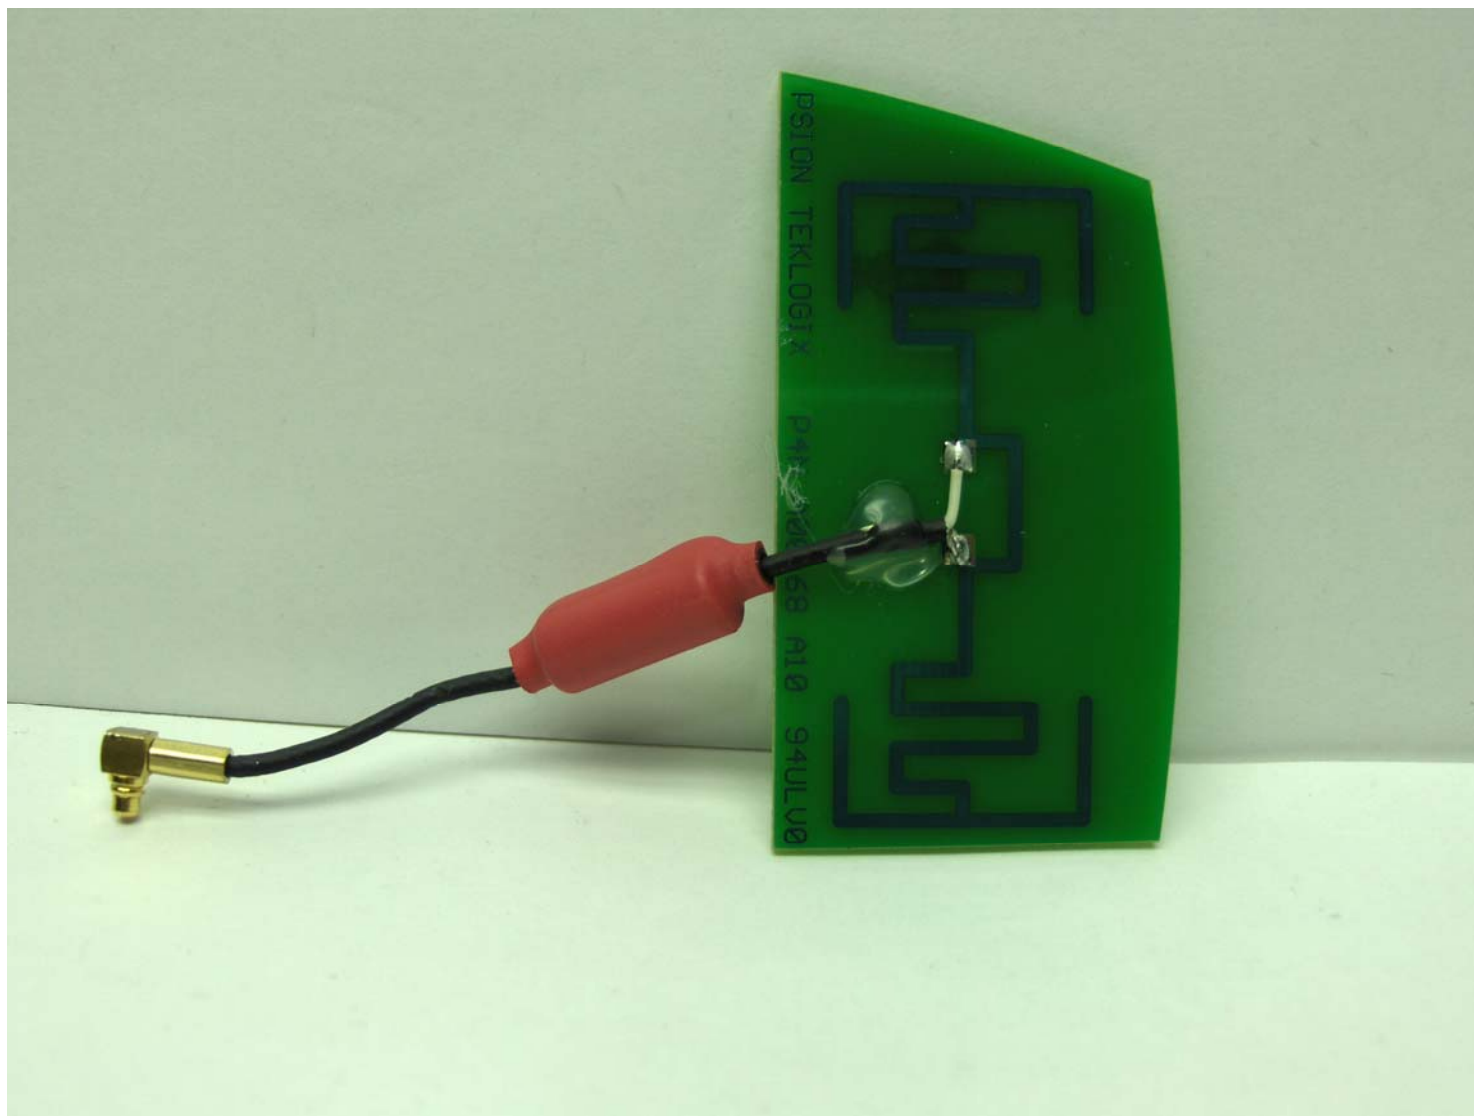

Antenna for WJ RFI Radio

Psion Teklogix, Inc.
WORKABOUT PRO G2 HANDHELD COMPUTER, Model No.: 7527C with WJ MPR6000 Radio Module (FCC ID: NTTWJMPR6XXX)
FCC ID: GM37527CBTRA2041M