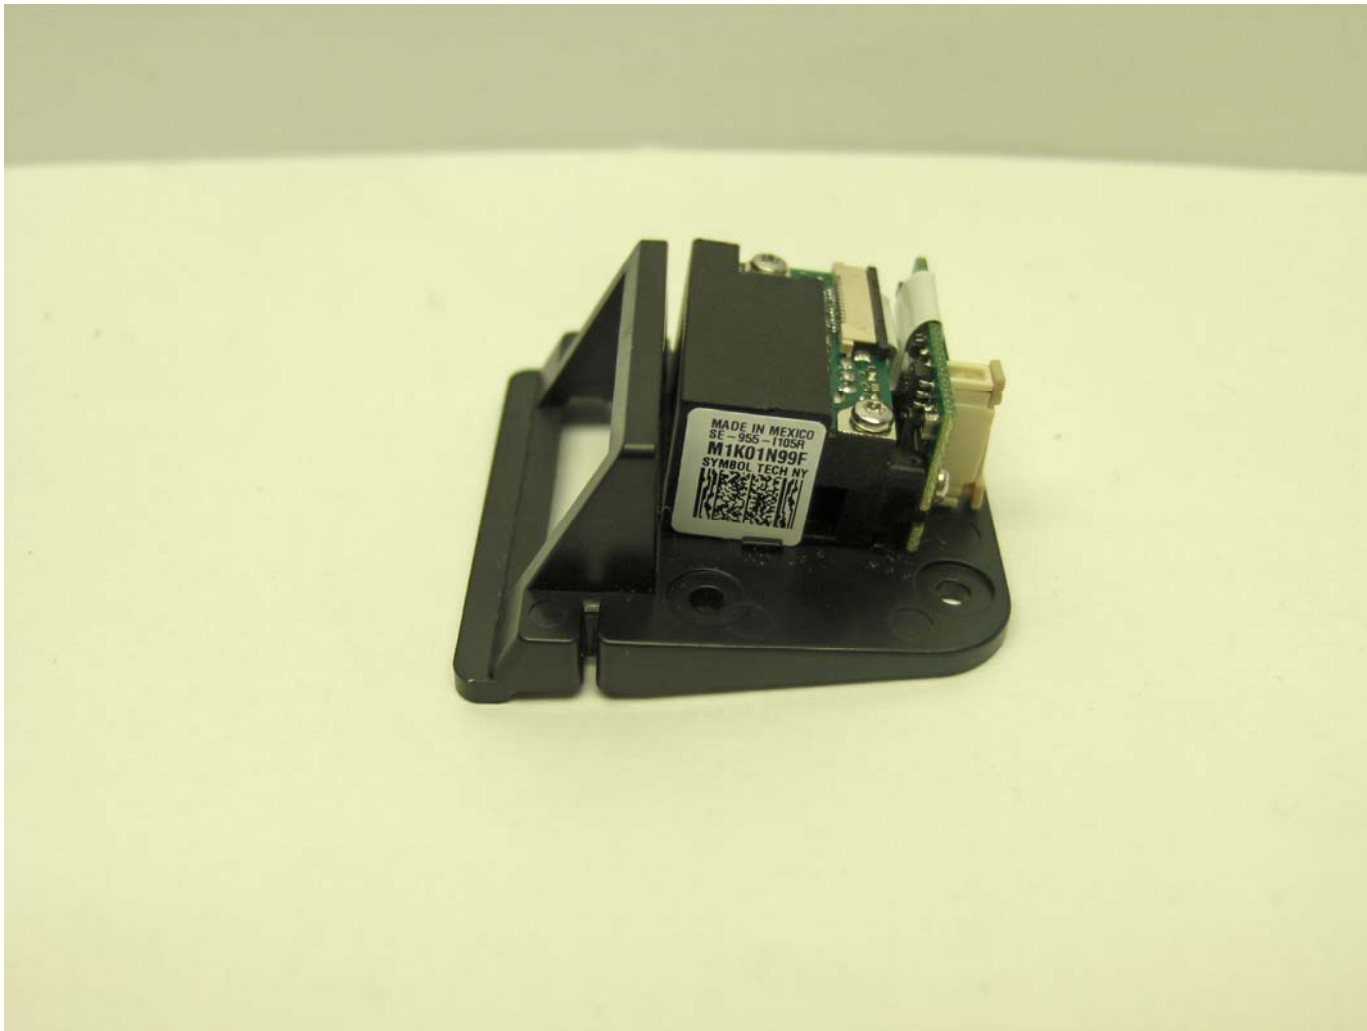

Psion Teklogix, Inc.

WORKABOUT PRO G2 HANDHELD COMPUTER, Model No.: 7527C with WJ MPR6000 Radio Module (FCC ID: NTTWJMPR6XXX)
FCC ID: GM37527CBTRA2041M

Psion Teklogix, Inc.

WORKABOUT PRO G2 HANDHELD COMPUTER, Model No.: 7527C with WJ MPR6000 Radio Module (FCC ID: NTTWJMPR6XXX)
FCC ID: GM37527CBTRA2041M