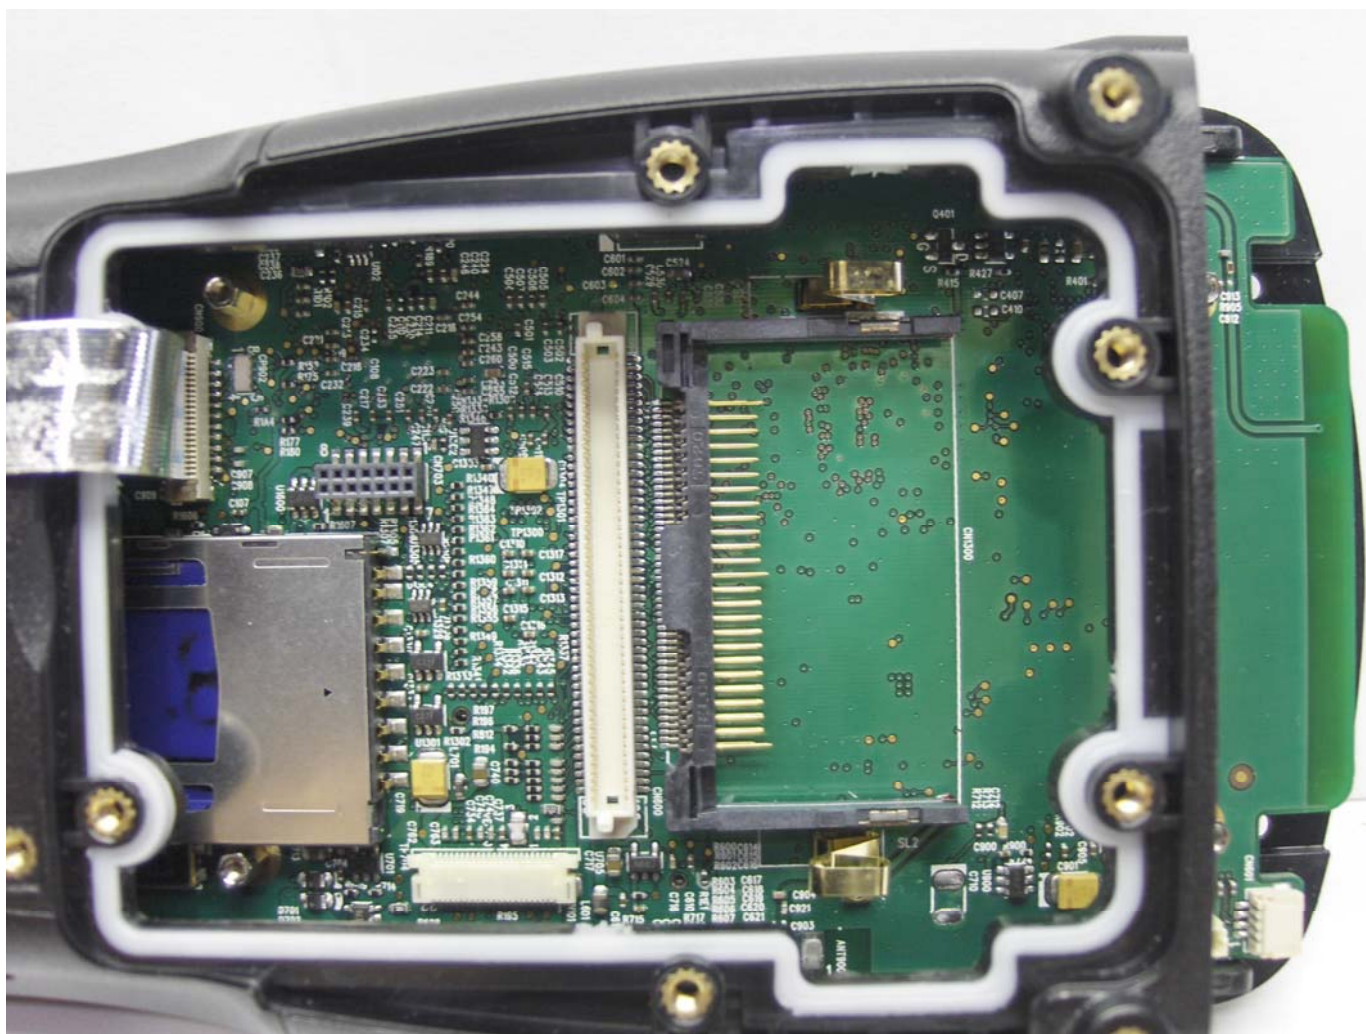

Psion Teklogix, Inc.
WORKABOUT PRO G2 HANDHELD COMPUTER, Model No.: 7527C with WJ MPR6000 Radio Module (FCC ID: NTTWJMPR6XXX)
FCC ID: GM37527CBTRA2041M

Antenna for the Bluetooth Radio