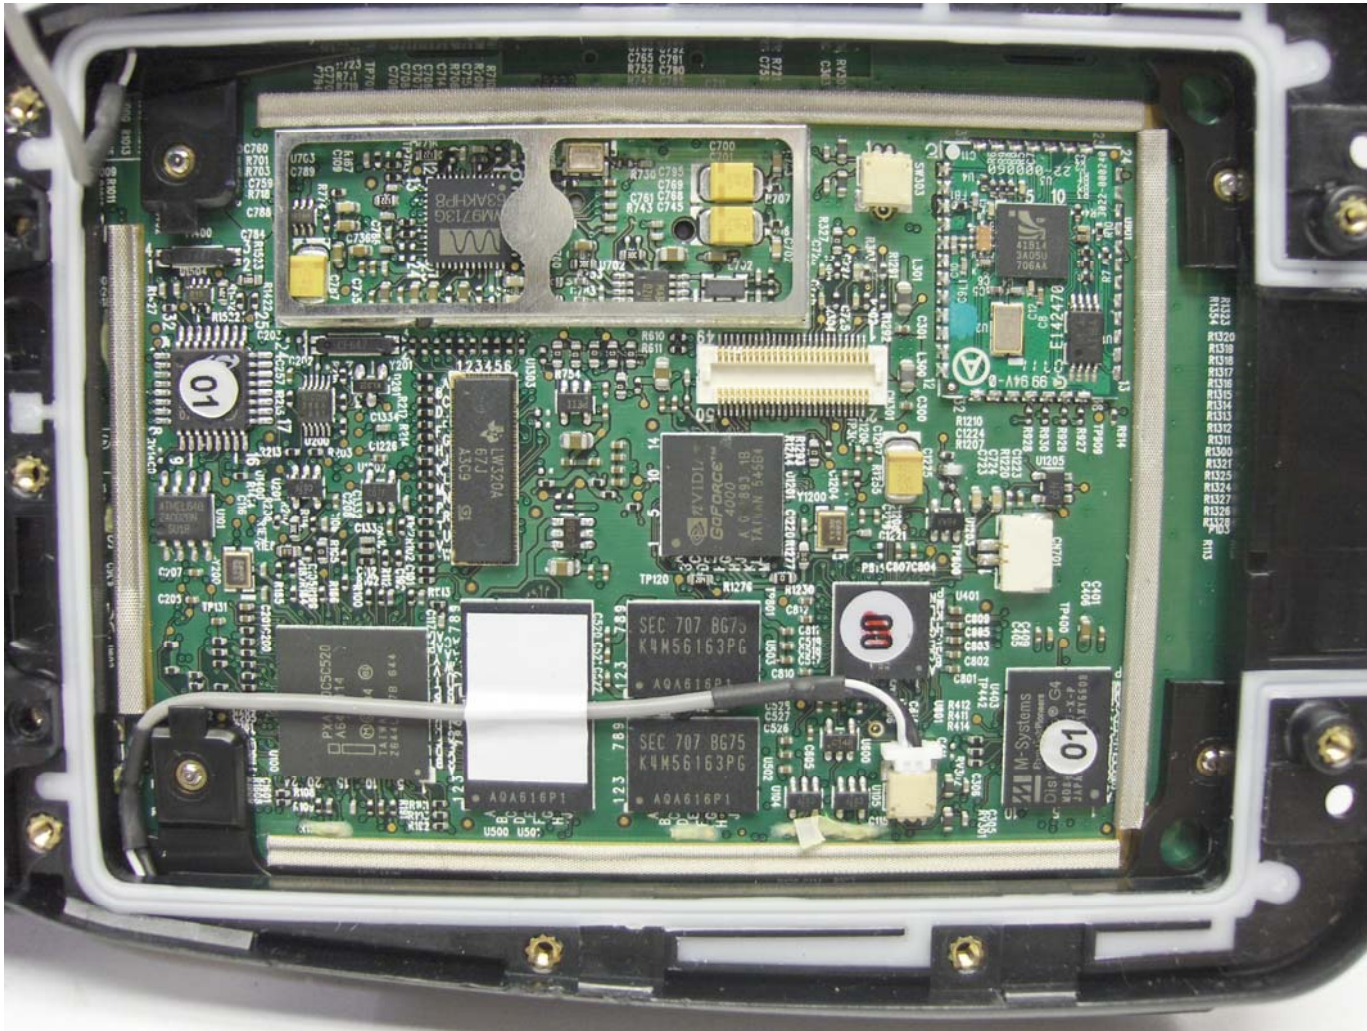

Psion Teklogix, Inc.
WORKABOUT PRO G2 HANDHELD COMPUTER, Model No.: 7527C with WJ MPR6000 Radio Module (FCC ID: NTTWJMPR6XXX)
FCC ID: GM37527CBTRA2041M