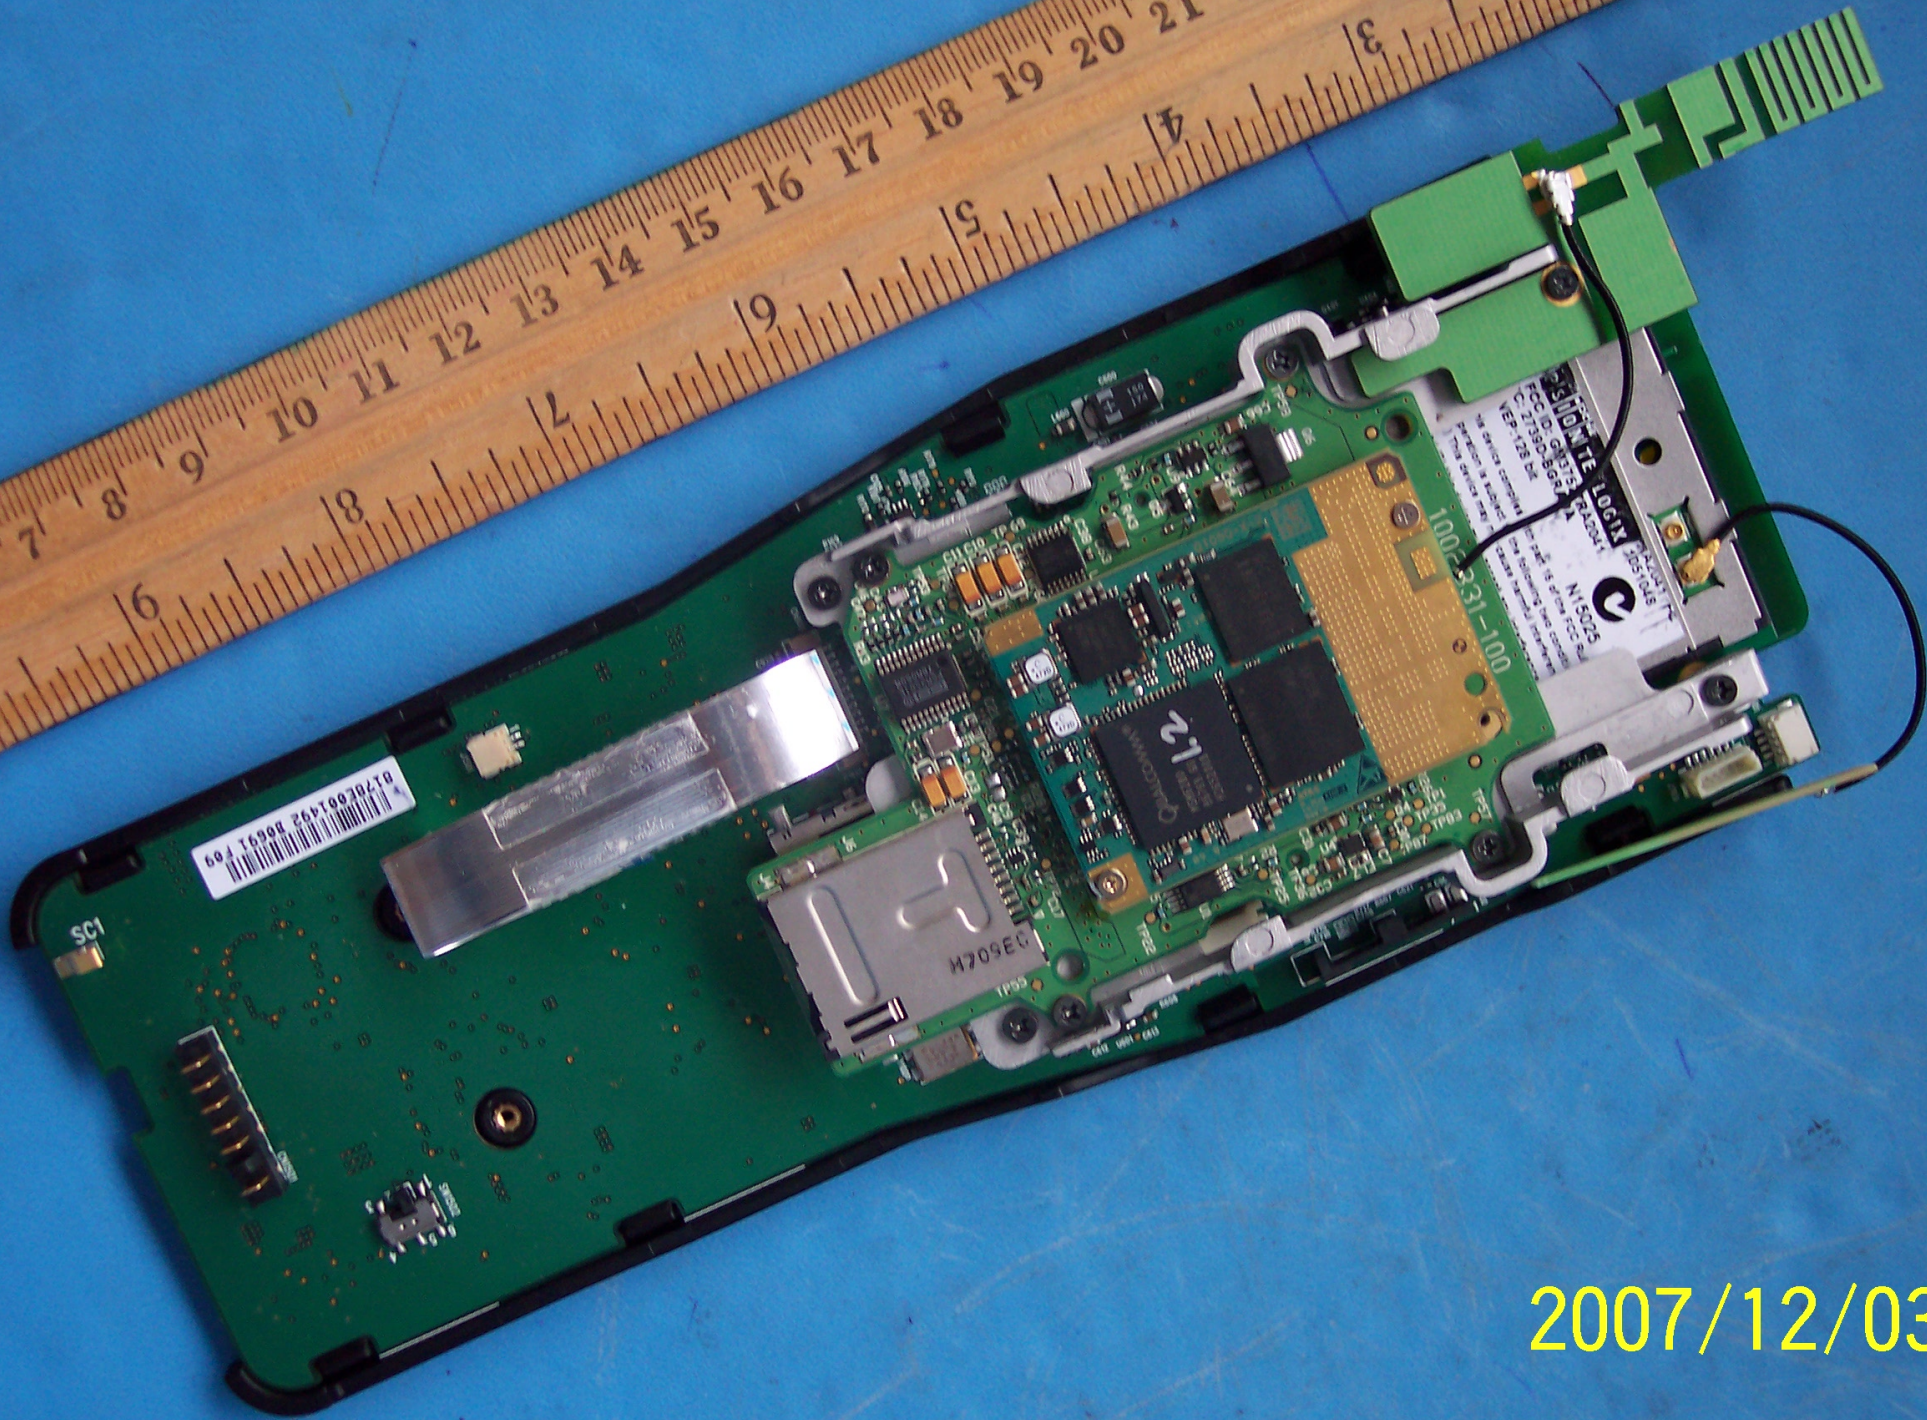

0178E001492 86631 709

100-331-100
MOTOROLA LOGIX
PARTS AND SERVICE CENTER
1000 N. W. 17th St.
Miami, FL 33135
Tel: 305-432-2000
Fax: 305-432-2001
NY 5025
C

M709EC

2007/12/03