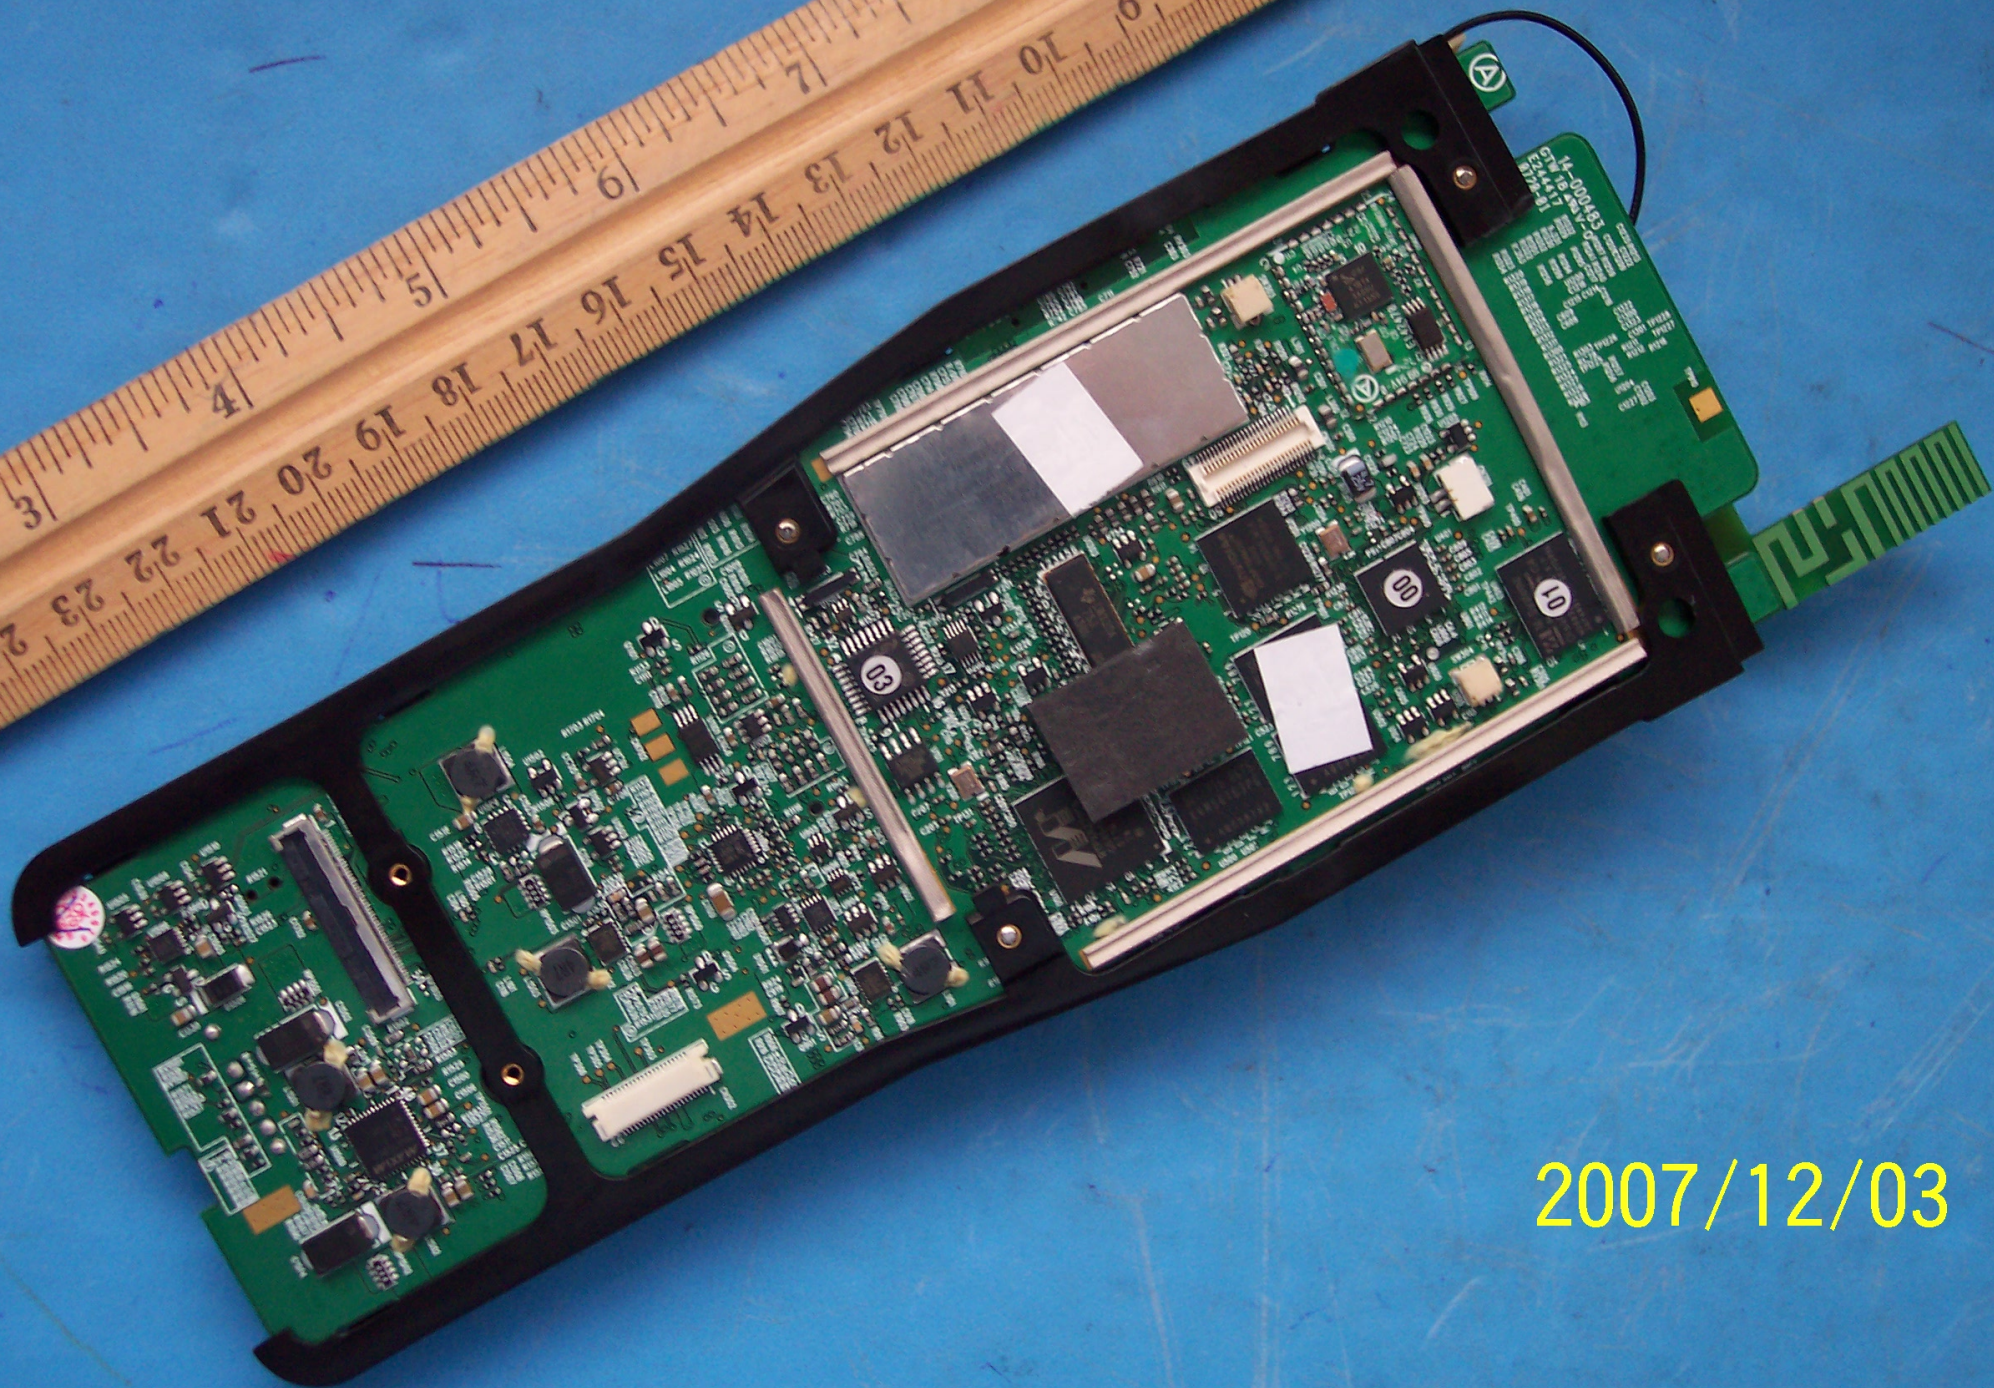

2007/12/03