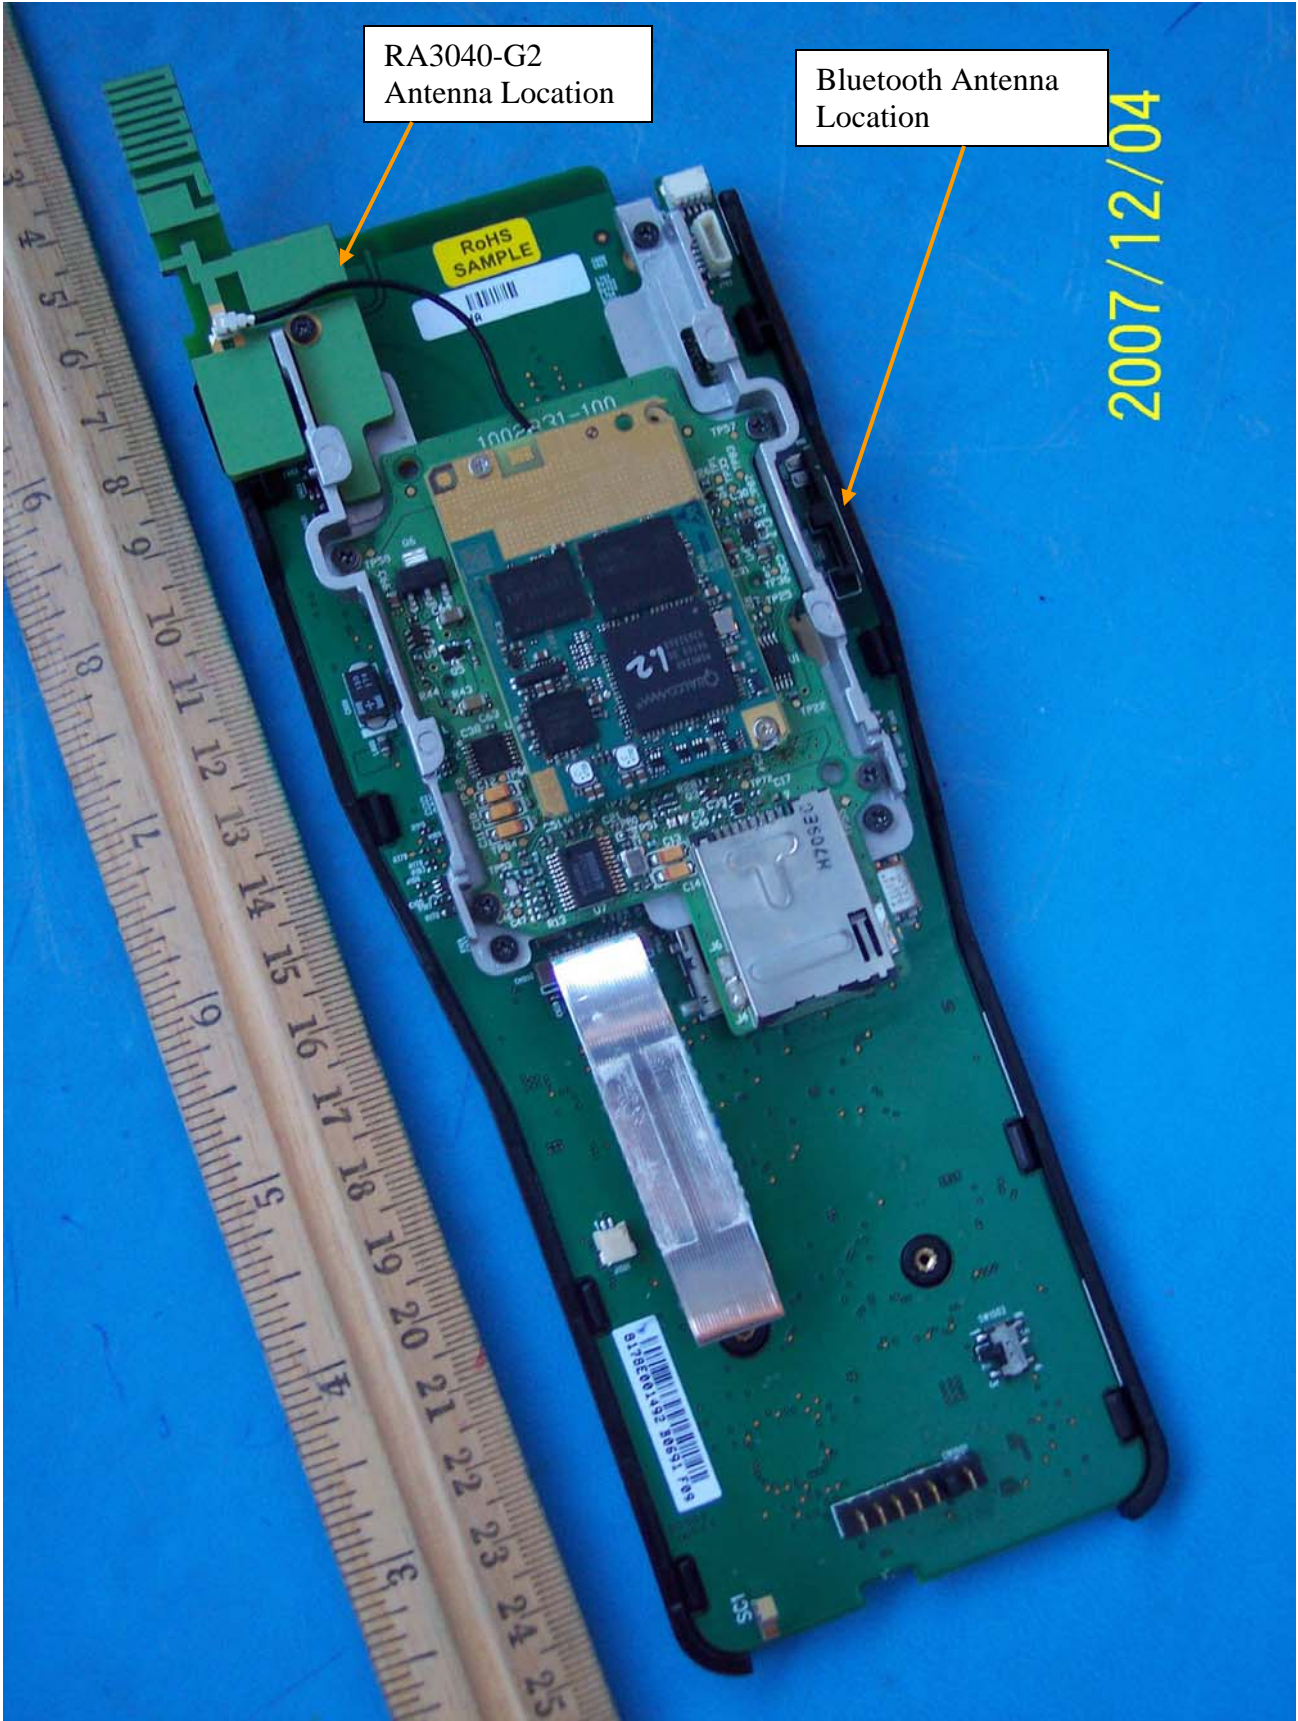

Bluetooth Radio
Location

2007/12/03

RA3040-G2
Antenna Location

Bluetooth Antenna
Location

2007/12/04

RoHS
SAMPLE

1002221-100

QUALCOMM
QWAVE
1.2