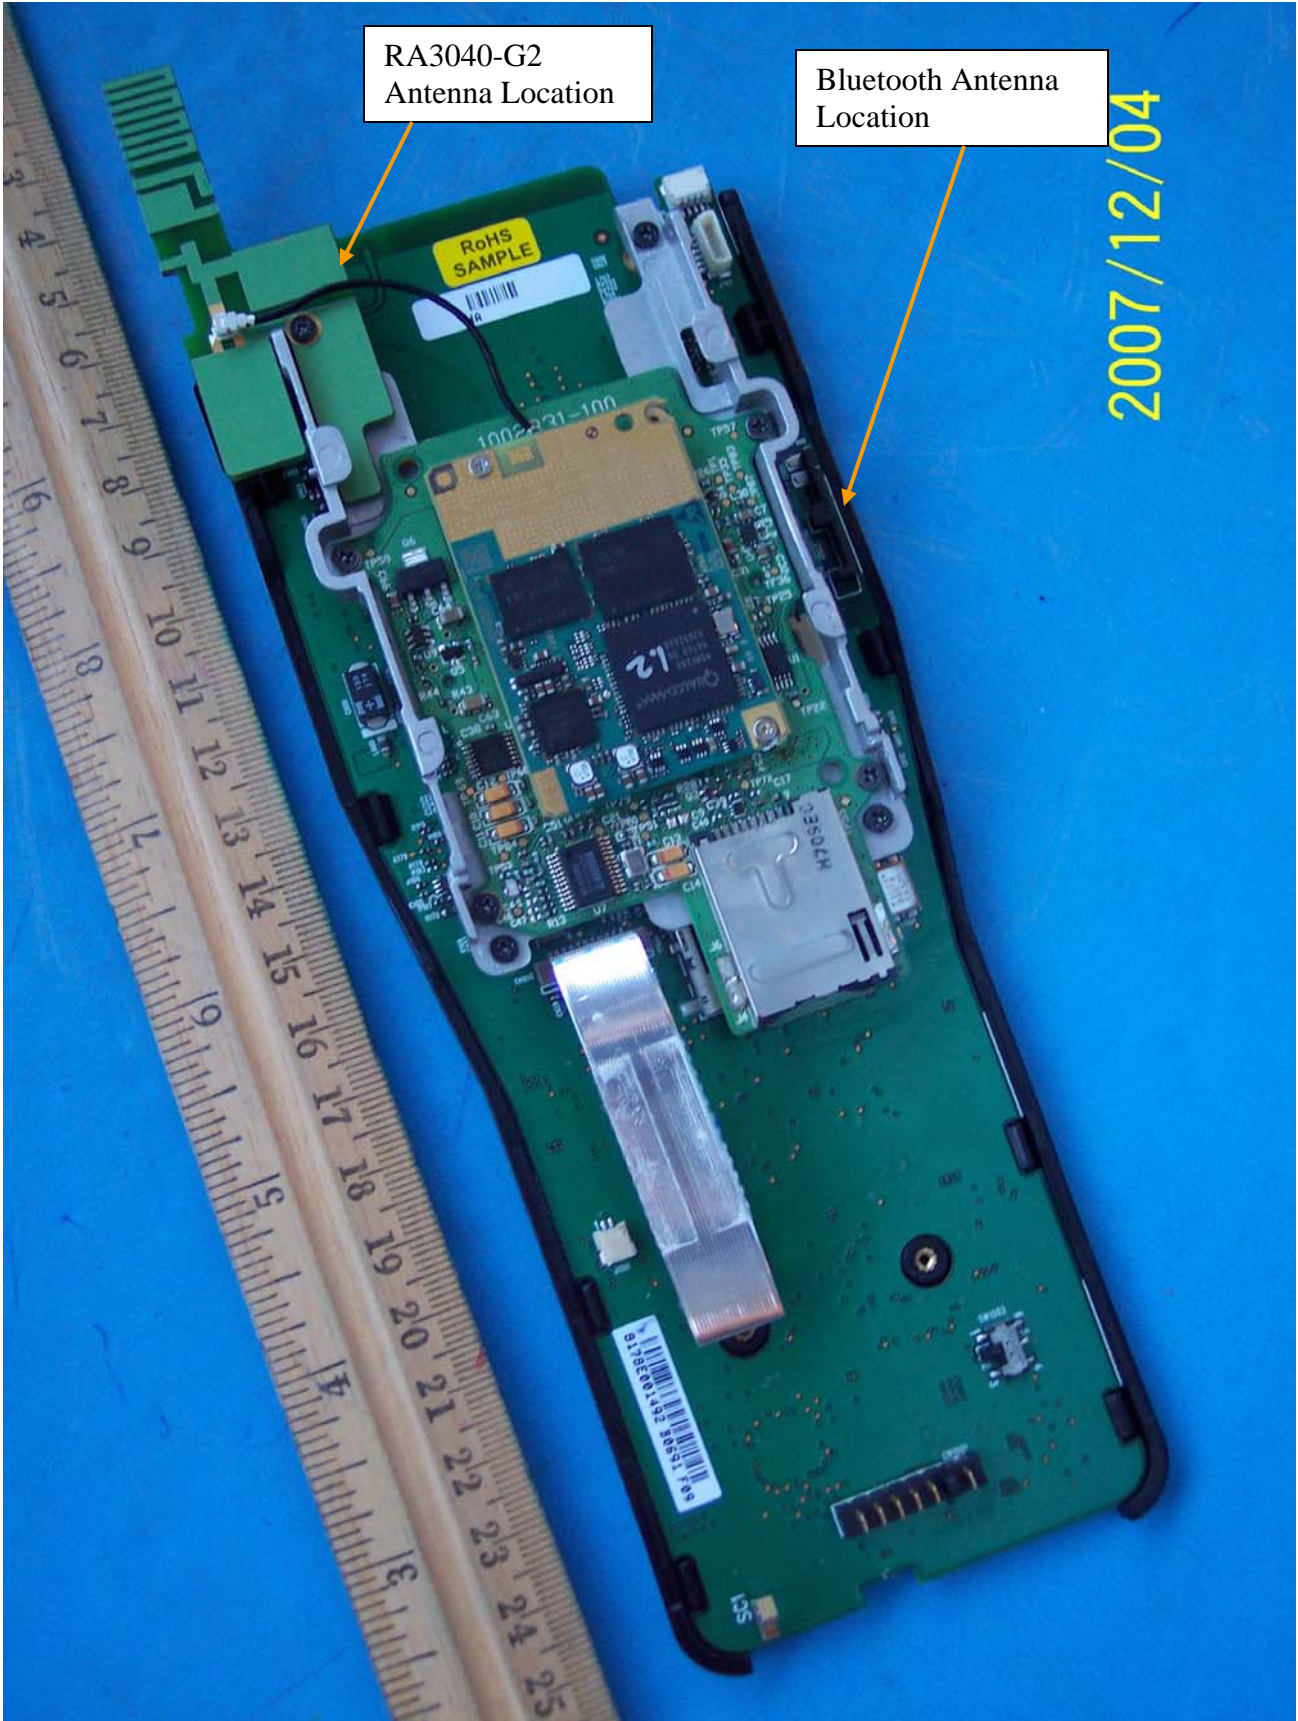

Bluetooth Radio
Location

2007/12/03

RA3040-G2
Antenna Location

Bluetooth Antenna
Location

2007/12/04

RoHS
SAMPLE

1002221-100

QUALCOMM
QWAVE
12

3350LH

91250142 859174

155

2007/12/04