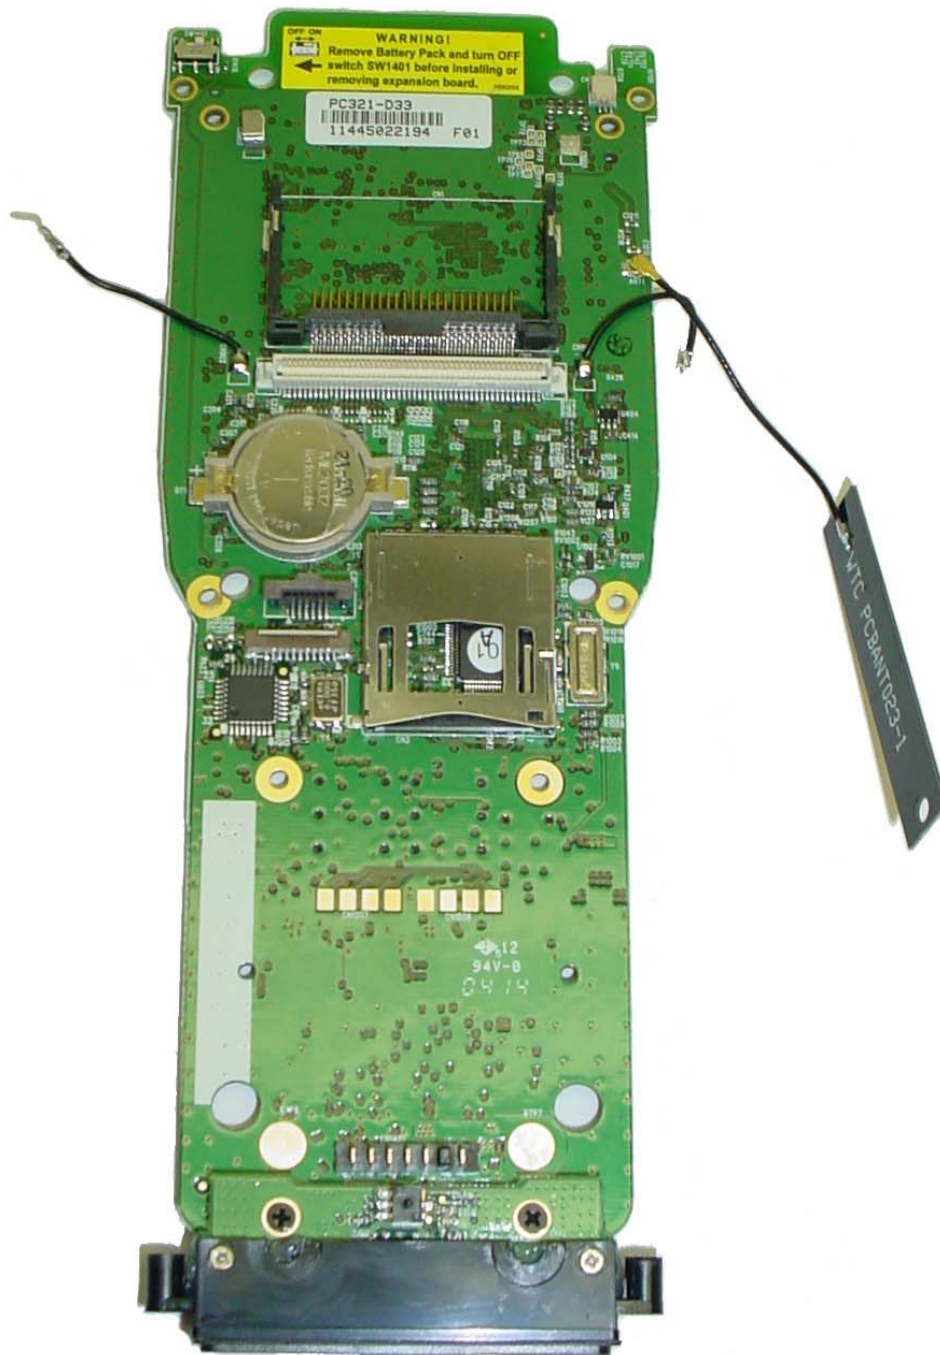

**ANNEX 3 – INTERNAL EUT PHOTOS**

**ANNEX 3 – INTERNAL EUT PHOTOS**

**ANNEX 3 – INTERNAL EUT PHOTOS**

**ANNEX 3 – INTERNAL EUT PHOTOS**

**ANNEX 3 – INTERNAL EUT PHOTOS**

**ANNEX 3 – INTERNAL EUT PHOTOS**

**ANNEX 3 – INTERNAL EUT PHOTOS**

**ANNEX 3 – INTERNAL EUT PHOTOS**

**ANNEX 3 – INTERNAL EUT PHOTOS**

**ANNEX 3 – INTERNAL EUT PHOTOS**

# ANNEX 3 – INTERNAL EUT PHOTOS

**ANNEX 3 – INTERNAL EUT PHOTOS**

**ANNEX 3 – INTERNAL EUT PHOTOS**

ANNEX 3 – INTERNAL EUT PHOTOS

ANNEX 3 – INTERNAL EUT PHOTOS

Psion Teklogix Inc.  
WORKABOUT PRO (Handheld Computer), Model 7525-RA2025  
FCC ID: GM37525RA2025