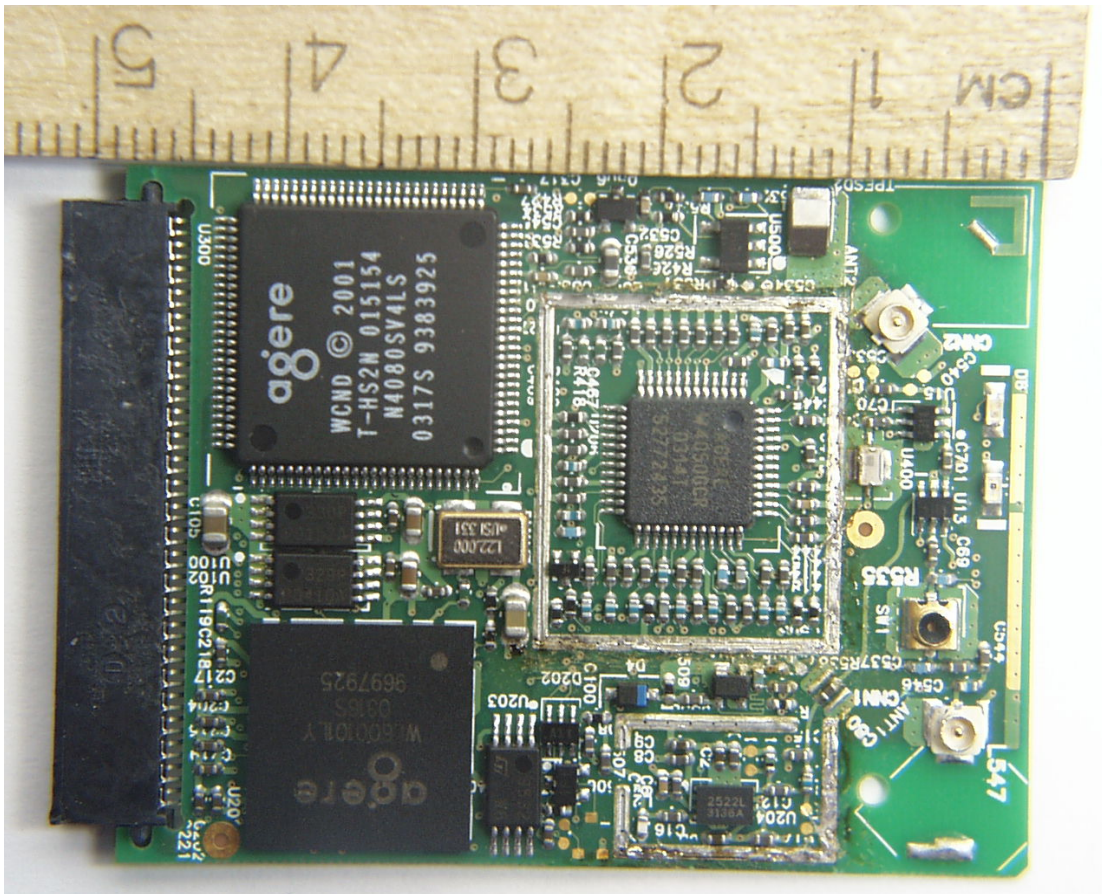

**ANNEX 3 – INTERNAL EUT PHOTOS**

**ANNEX 3 – INTERNAL EUT PHOTOS**

**ANNEX 3 – INTERNAL EUT PHOTOS**

# ANNEX 3 – INTERNAL EUT PHOTOS

**ANNEX 3 – INTERNAL EUT PHOTOS**

**ANNEX 3 – INTERNAL EUT PHOTOS**

ANNEX 3 – INTERNAL EUT PHOTOS

ANNEX 3 – INTERNAL EUT PHOTOS

Psion Teklogix Inc.  
WORKABOUT PRO (Handheld Computer), Model 7525-RA2025  
FCC ID: GM37525RA2025