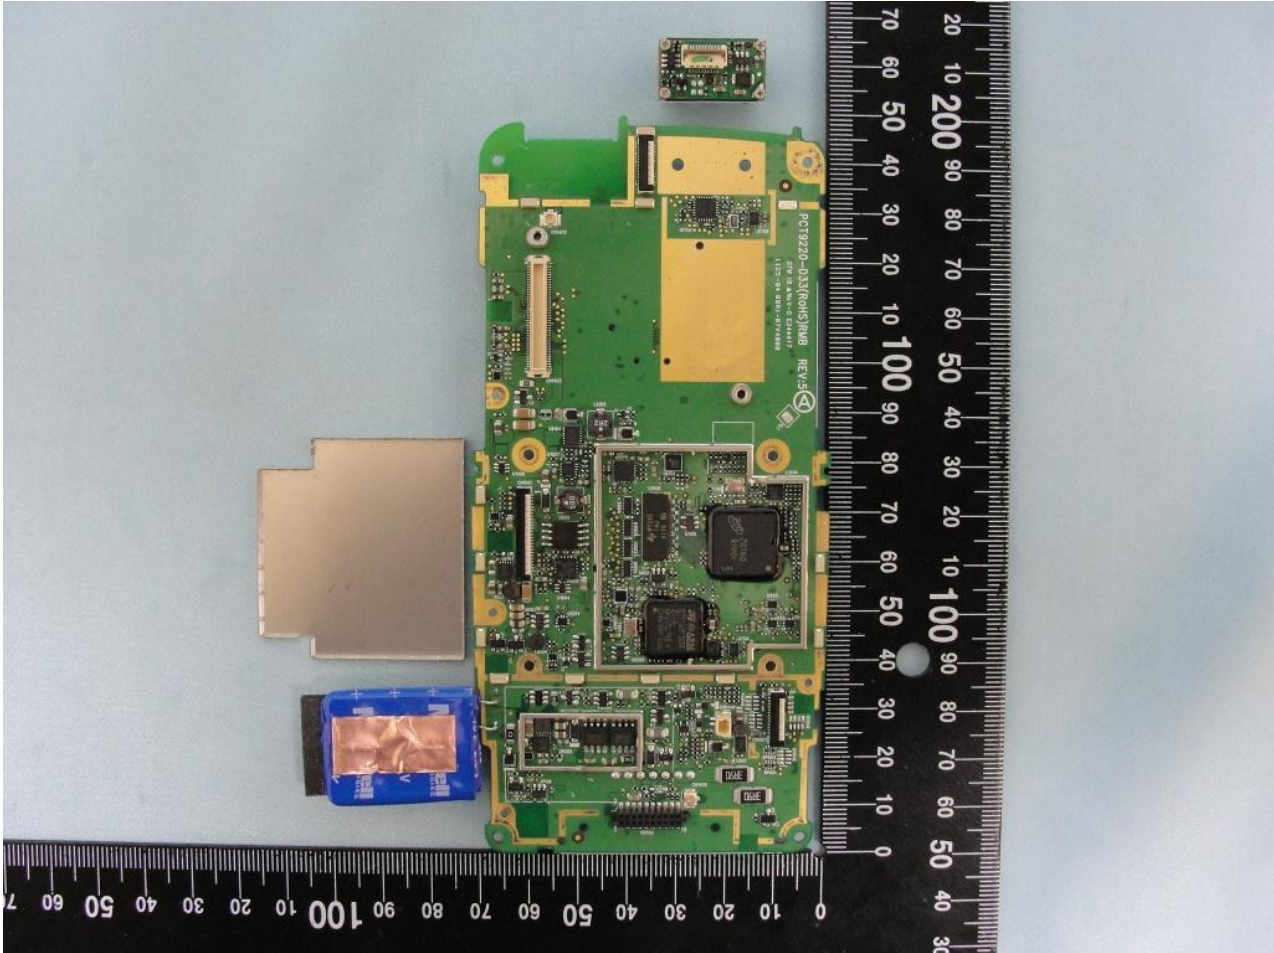

### 3. Internal Photograph of EUT

Brand Name: **PSION** / Model Name: 7515

Brand Name: **PSION** / Model Name: 7515

Brand Name: **PSION** / Model Name: 7515

Brand Name: **PSION** / Model Name: 7515

WWAN Antenna 1 &lt;Tx / Rx&gt;

Brand Name: **PSION** / Model Name: 7515

WWAN Antenna 2 &lt;Rx&gt;

Brand Name: **PSION** / Model Name: 7515

WLAN (2.4G) Antenna &amp; Bluetooth Antenna &lt;Tx / Rx&gt;

Brand Name: **PSION** / Model Name: 7515