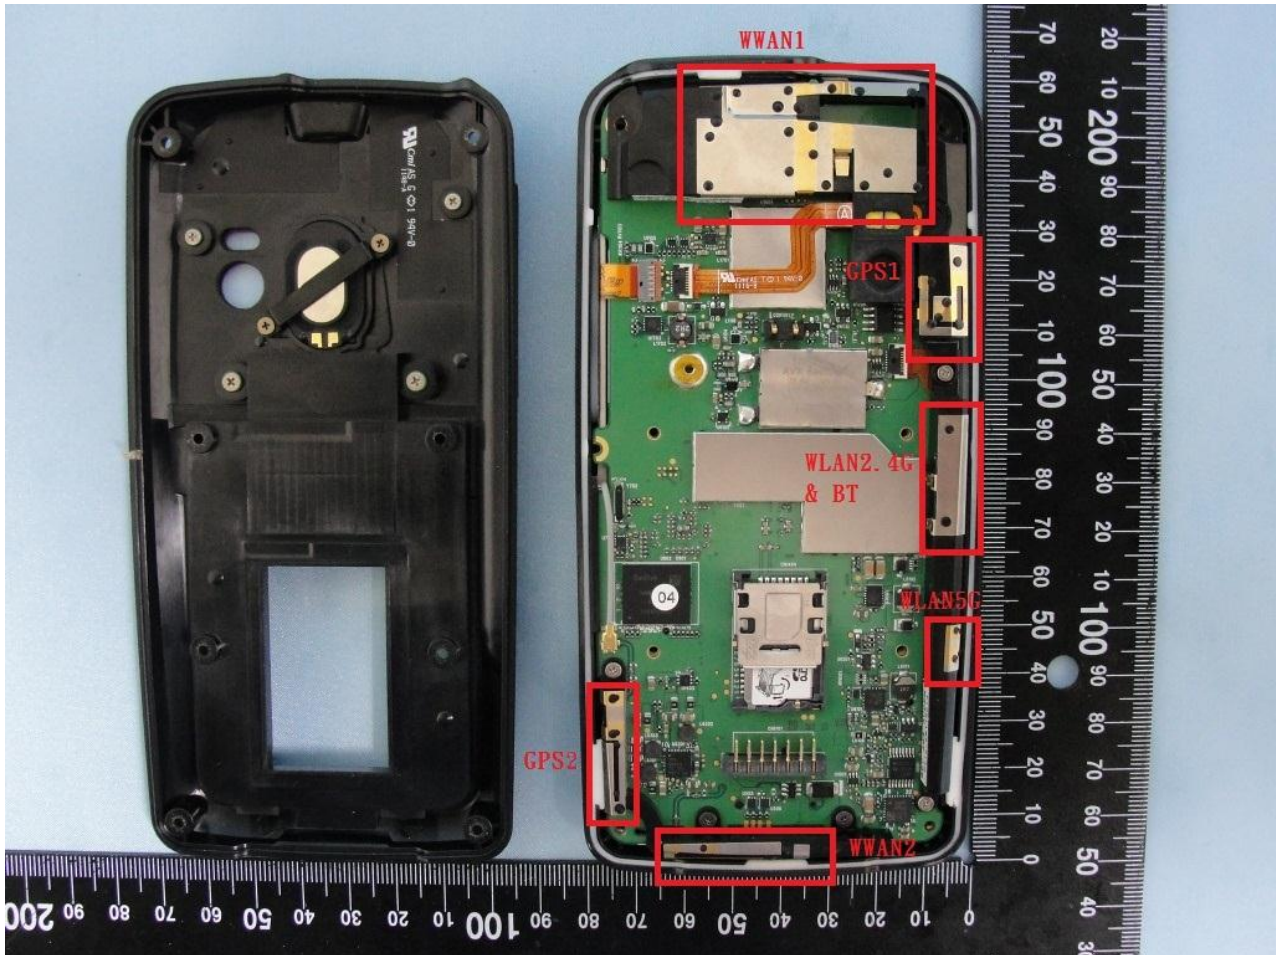

### 3. Internal Photograph of EUT

Brand Name: **PSION** / Model Name: 7515

Brand Name: **PSION** / Model Name: 7515

Brand Name: **PSION** / Model Name: 7515

Brand Name: **PSION** / Model Name: 7515

WWAN Antenna 1 &lt;Tx / Rx&gt;

Brand Name: **PSION** / Model Name: 7515

WWAN Antenna 2 &lt;Rx&gt;

Brand Name: **PSION** / Model Name: 7515

WLAN (2.4G) Antenna &amp; Bluetooth Antenna &lt;Tx / Rx&gt;

Brand Name: **PSION** / Model Name: 7515