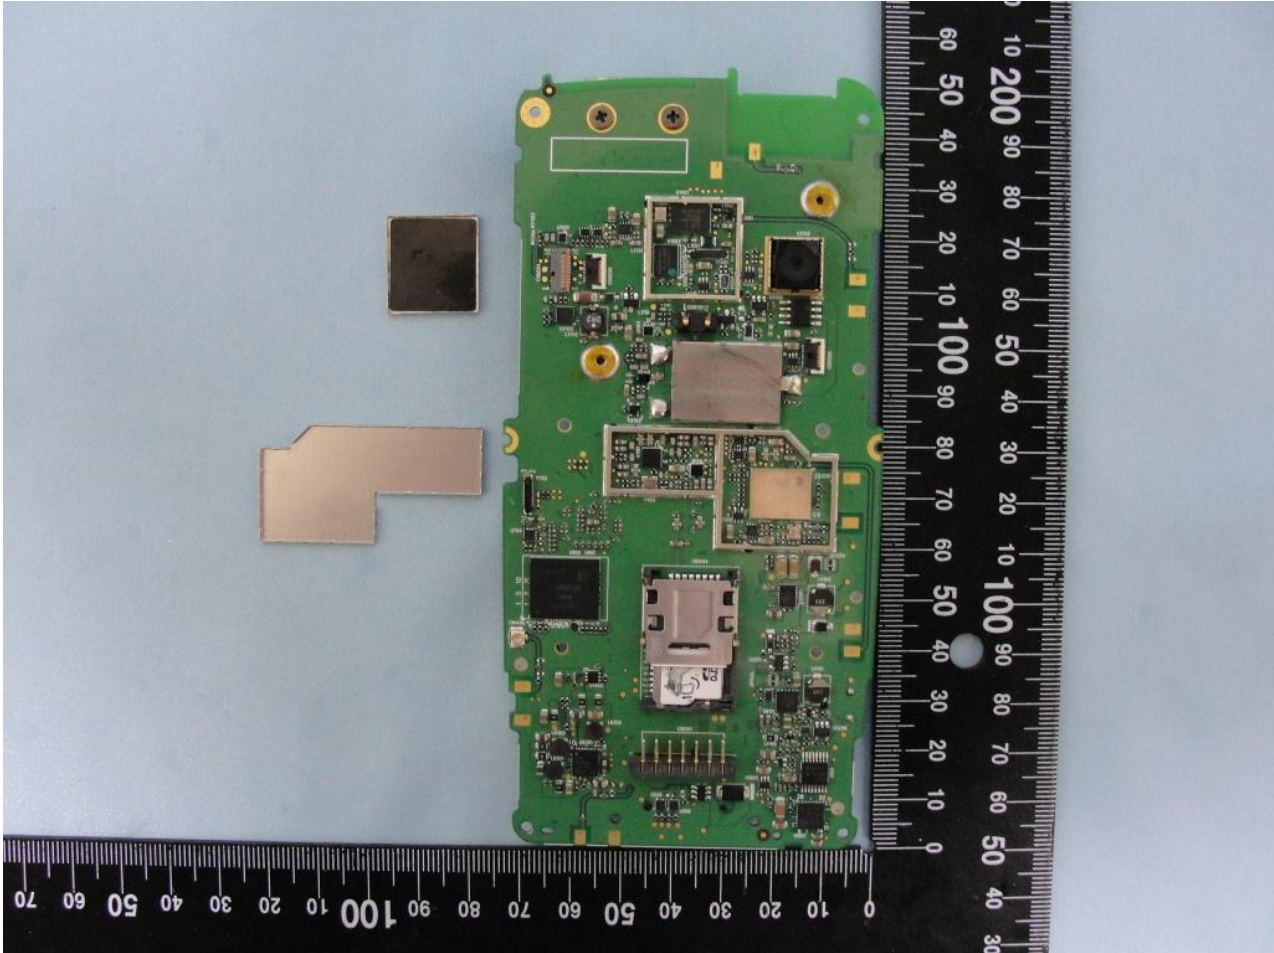

### 3. Internal Photograph of EUT

Brand Name: **PSION** / Model Name: 7515

Brand Name: **PSION** / Model Name: 7515

Brand Name: **PSION** / Model Name: 7515

Brand Name: **PSION** / Model Name: 7515

WWAN Antenna 1 &lt;Tx / Rx&gt;

Brand Name: **PSION** / Model Name: 7515

WWAN Antenna 2 &lt;Rx&gt;

Brand Name: **PSION** / Model Name: 7515

WLAN (2.4G) Antenna &amp; Bluetooth Antenna &lt;Tx / Rx&gt;

Brand Name: **PSION** / Model Name: 7515