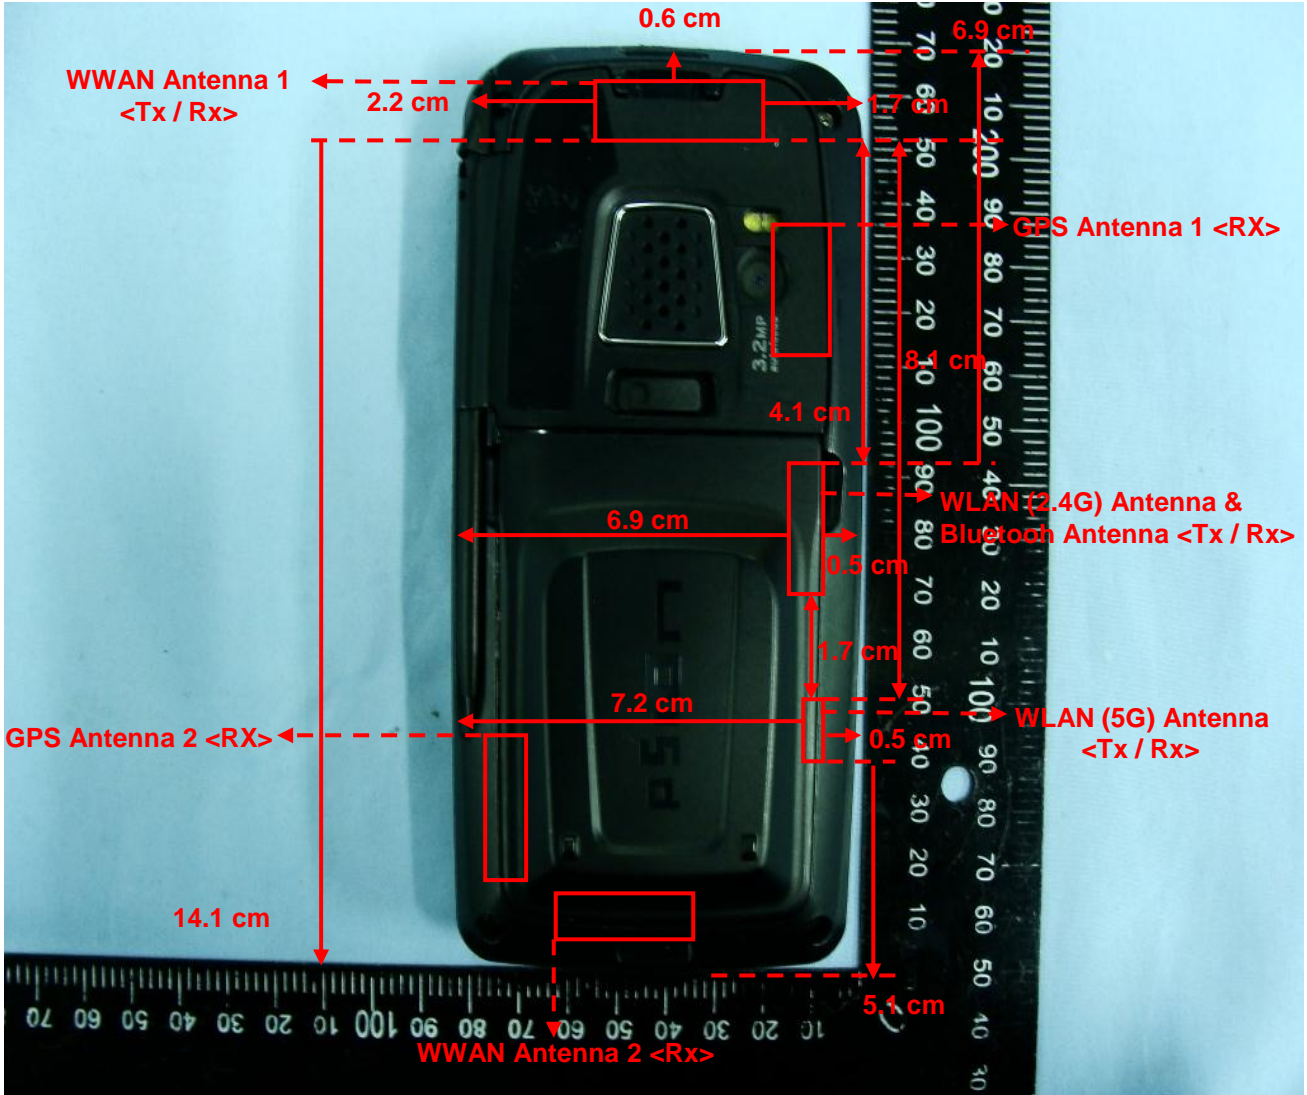

Brand Name: **PSION** / Model Name: 7515

Antenna	Length	Width
WWAN Antenna 1 <Tx / Rx>	4.2 cm	2.2 cm
WWAN Antenna 2 < Rx>	3.0 cm	0.4 cm
WLAN (2.4G) Antenna & Bluetooth Antenna <Tx / Rx>	2.3 cm	0.7 cm
WLAN (5G) Antenna <Tx / Rx>	0.9 cm	0.4 cm
GPS Antenna 1 <Rx>	1.7 cm	1.1 cm
GPS Antenna 2 <Rx>	2.9 cm	0.4 cm