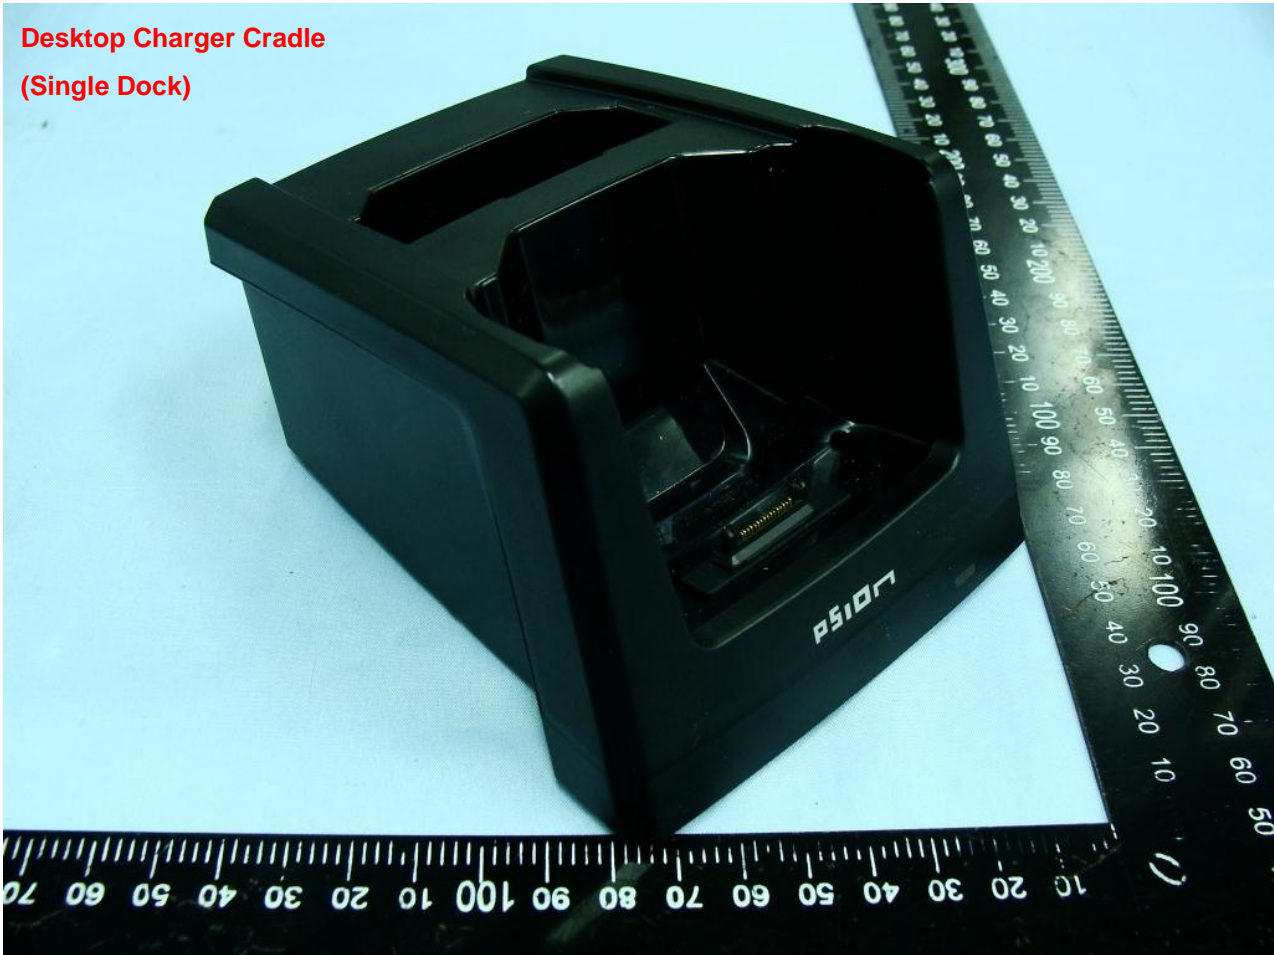

Brand Name: **PSION** / Model Name: 7515U

Brand Name: **PSION** / Model Name: 7515U

Brand Name: **PSION** / Model Name: 7515U

**Desktop Charger Cradle  
(Single Dock)**

Brand Name: **PSION** / Model Name: 7515U