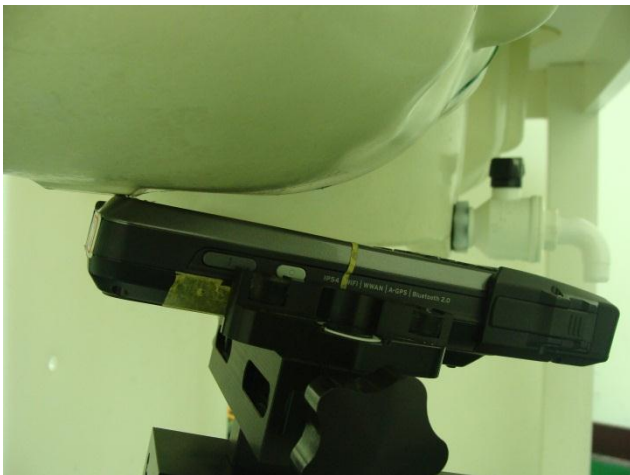

Appendix D. Product Photos

DUT Front View

DUT Rear View

Battery Front View

Battery Rear View

Charger Snap Module 2

Charger Snap Module 1

Antenna Location :

Appendix E. Test Setup Photos

Right Cheek

Right Tilted

Left Cheek

Left Tilted

Right Tilted (DUT with Charger Snap Module 1)

Right Tilted (DUT with Charger Snap Module 2)

Front Face of the DUT with Phantom 1.5 cm Gap

Front Face of the DUT and Holster with Phantom
0 cm Gap

Front Face of the DUT with Phantom 1.5 cm Gap
(DUT with Charger Snap Module 2)

Front Face of the DUT with Phantom 1.5 cm Gap
(DUT with Charger Snap Module 1)