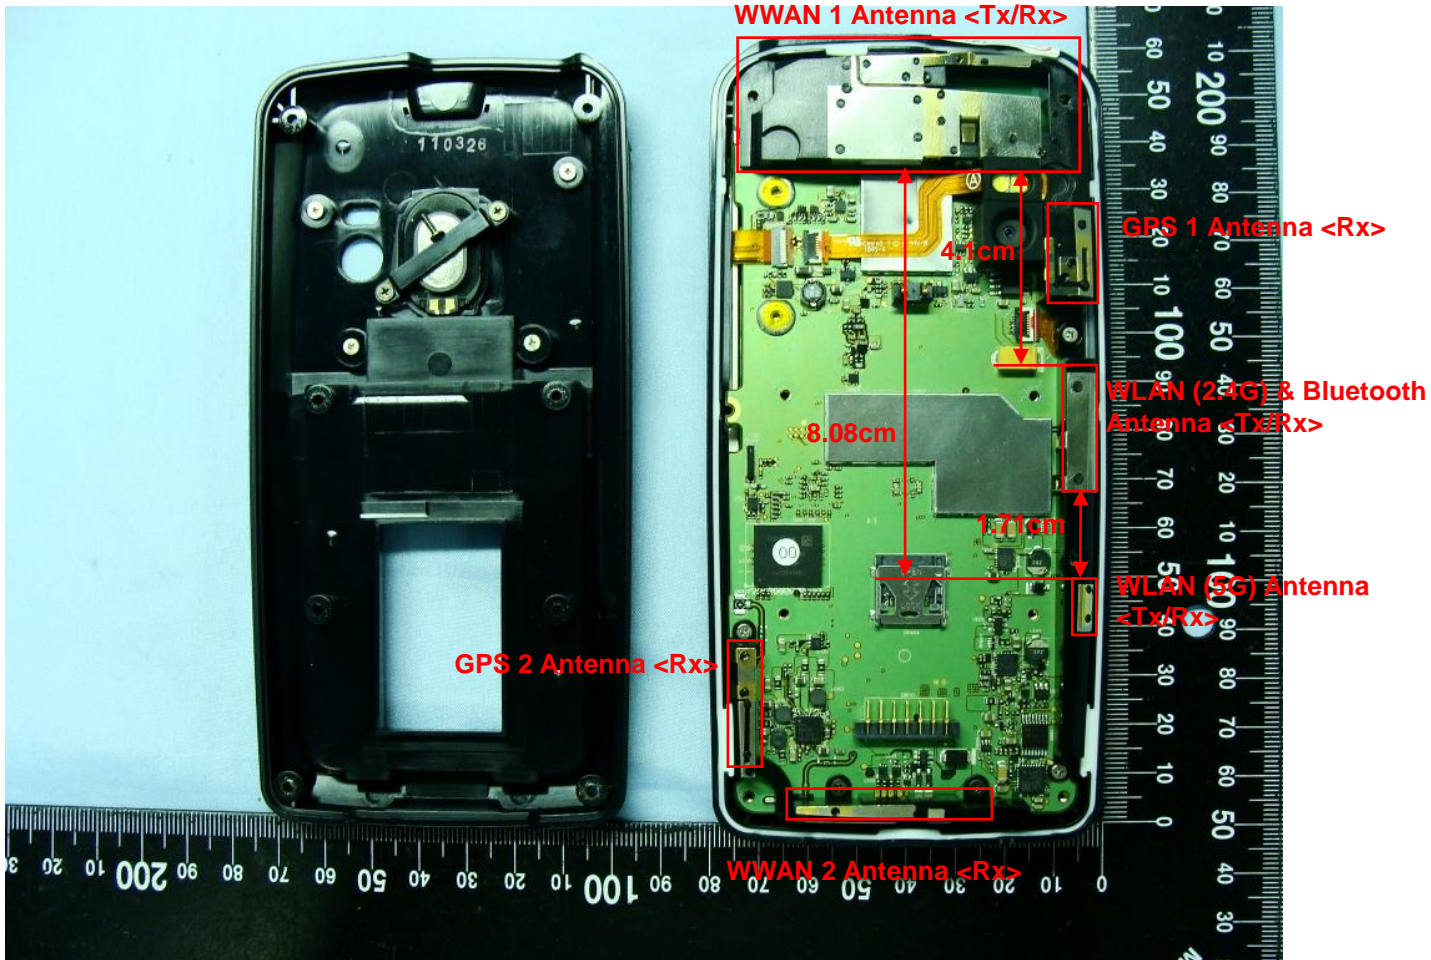

Appendix D. Product Photos

DUT Front View

DUT Rear View

Battery Front View

Battery Rear View

Charger Snap Module 2

Charger Snap Module 1

Antenna Location :

Appendix E. Test Setup Photos

Right Cheek

Right Tilted

Left Cheek

Left Tilted

Right Tilted (DUT with Charger Snap Module 1)

Right Tilted (DUT with Charger Snap Module 2)

Front Face of the DUT with Phantom 1.5 cm Gap

Front Face of the DUT and Holster with Phantom
0 cm Gap

Front Face of the DUT with Phantom 1.5 cm Gap
(DUT with Charger Snap Module 2)

Front Face of the DUT with Phantom 1.5 cm Gap
(DUT with Charger Snap Module 1)

Rear Face of the DUT with Phantom 1.5 cm Gap

Rear Face of the DUT and Holster with Phantom
0 cm Gap

**Rear Face of the DUT with Phantom 1.5 cm Gap
(DUT with Charger Snap Module 2)**

**Rear Face of the DUT with Phantom 1.5 cm Gap
(DUT with Charger Snap Module 1)**