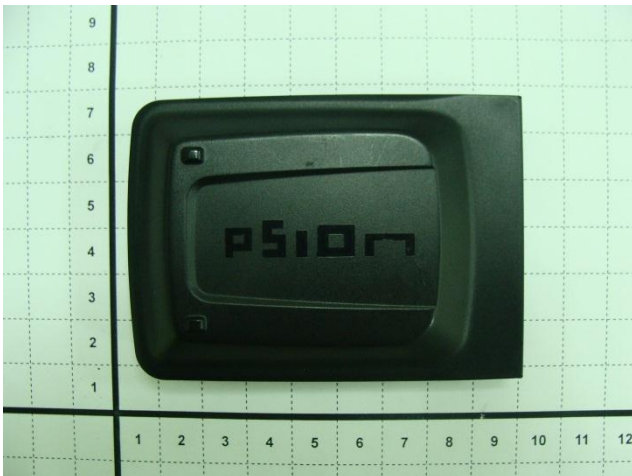

Appendix D. Product Photos

DUT Front View

DUT Rear View

Battery Front View

Battery Rear View

Charger Snap Module 2

Charger Snap Module 1

Antenna Location :

Appendix E. Test Setup Photos

Right Cheek

Right Tilted

Left Cheek

Left Tilted

Right Tilted (DUT with Charger Snap Module 1)

Right Tilted (DUT with Charger Snap Module 2)

Front Face of the DUT with Phantom 1.5 cm Gap