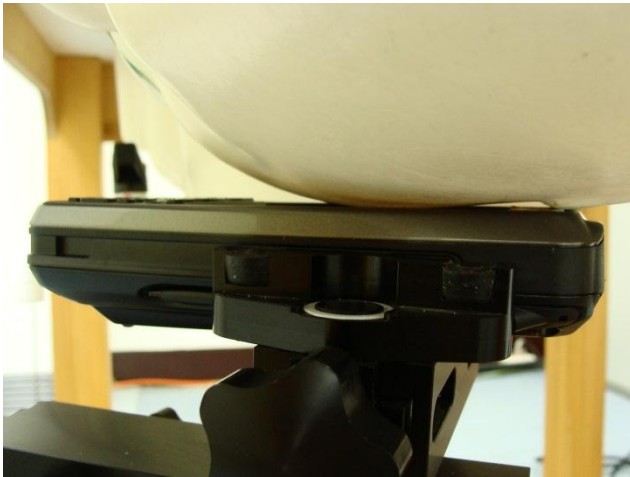

Appendix D. Product Photos

DUT Front View

DUT Rear View

Battery Front View

Battery Rear View

Charger Snap Module 2

Charger Snap Module 1

Antenna Location :

Appendix E. Test Setup Photos

Right Cheek

Right Tilted

Left Cheek

Left Tilted

Right Tilted (DUT with Charger Snap Module 1)

Right Tilted (DUT with Charger Snap Module 2)

Front Face of the DUT with Phantom 1.5 cm Gap

Front Face of the DUT and Holster with Phantom
0 cm Gap

Front Face of the DUT with Phantom 1.5 cm Gap
(DUT with Charger Snap Module 2)

Front Face of the DUT with Phantom 1.5 cm Gap
(DUT with Charger Snap Module 1)