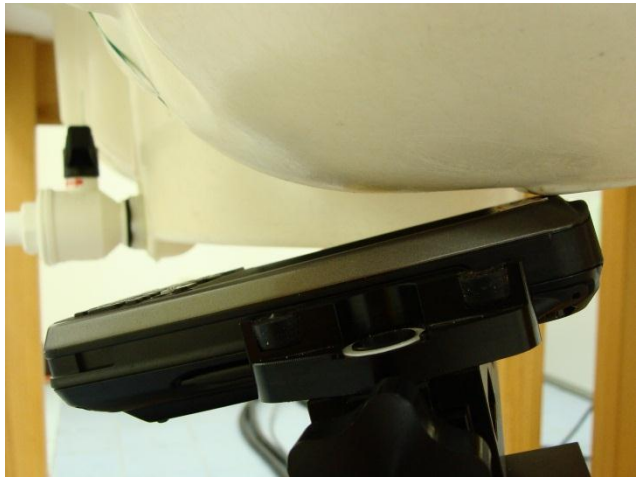

Appendix E. Test Setup Photos

Right Cheek

Right Tilted

Left Cheek

Left Tilted

Right Tilted (DUT with Charger Snap Module 1)

Right Tilted (DUT with Charger Snap Module 2)

Front Face of the DUT with Phantom 1.5 cm Gap

Front Face of the DUT and Holster with Phantom
0 cm Gap

Front Face of the DUT with Phantom 1.5 cm Gap
(DUT with Charger Snap Module 2)

Front Face of the DUT with Phantom 1.5 cm Gap
(DUT with Charger Snap Module 1)