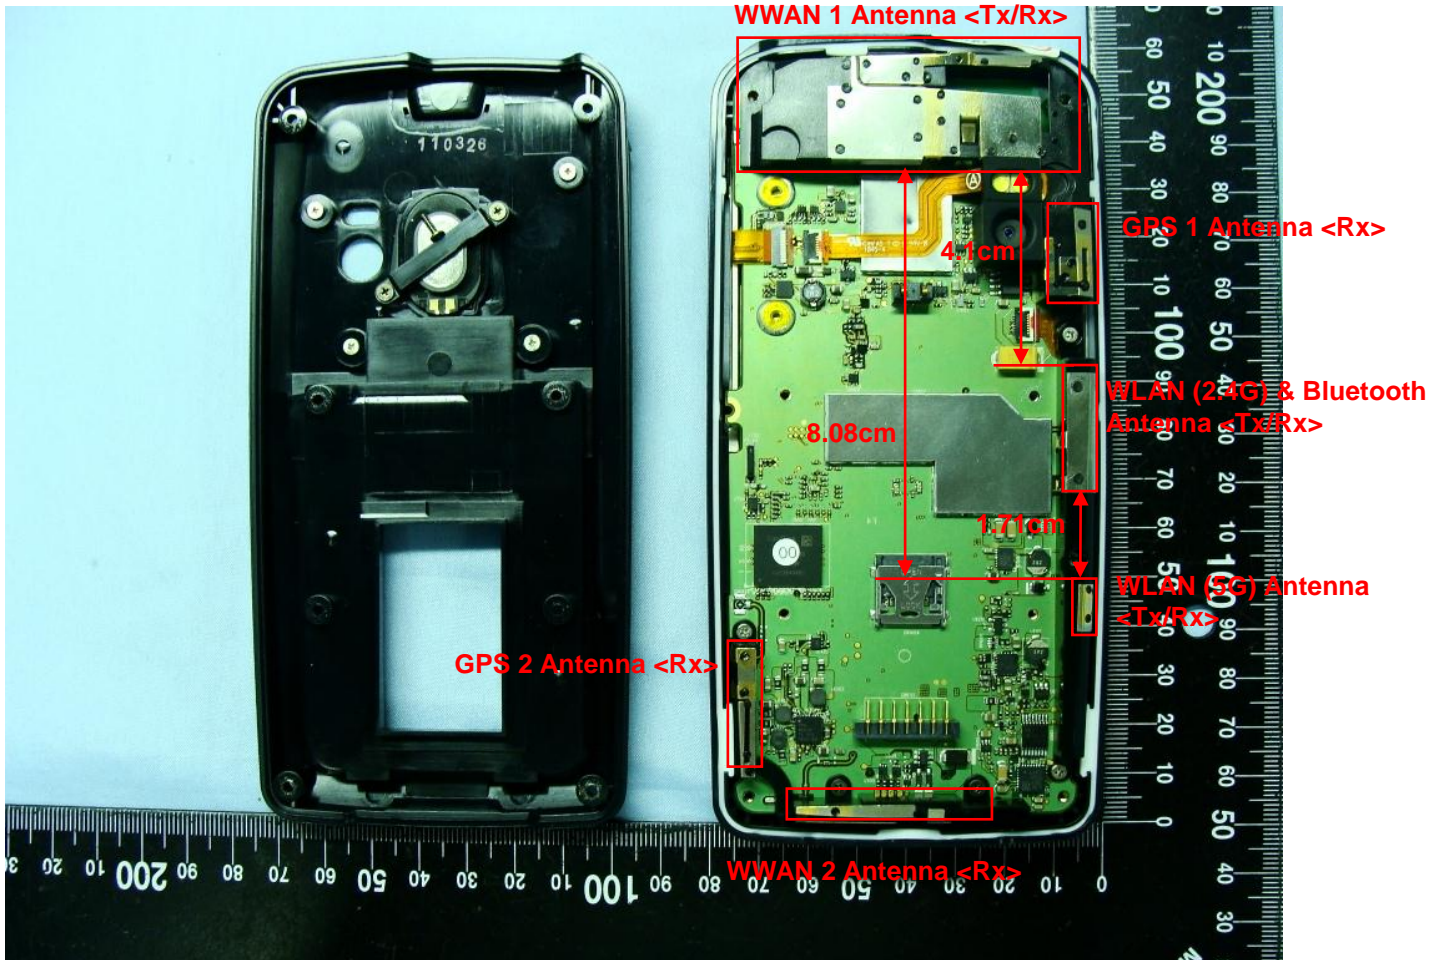

**Appendix D. Product Photos**

**DUT Front View**

**DUT Rear View**

**Battery Front View**

**Battery Rear View**

**Charger Snap Module 2**

**Charger Snap Module 1**

Antenna Location :

## Appendix E. Test Setup Photos

Right Cheek

Right Tilted

Left Cheek

Left Tilted

Left Cheek (DUT with Charger Snap Module 1)

Left Cheek (DUT with Charger Snap Module 2)

Front Face of the DUT and Holster with Phantom  
0 cm Gap

Rear Face of the DUT with Phantom 1.5 cm Gap

Rear Face of the DUT and Holster with Phantom  
0 cm Gap

Rear Face of the DUT with Phantom 1.5 cm Gap  
(DUT with Charger Snap Module 2)

Rear Face of the DUT with Phantom 1.5 cm Gap  
(DUT with Charger Snap Module 1)