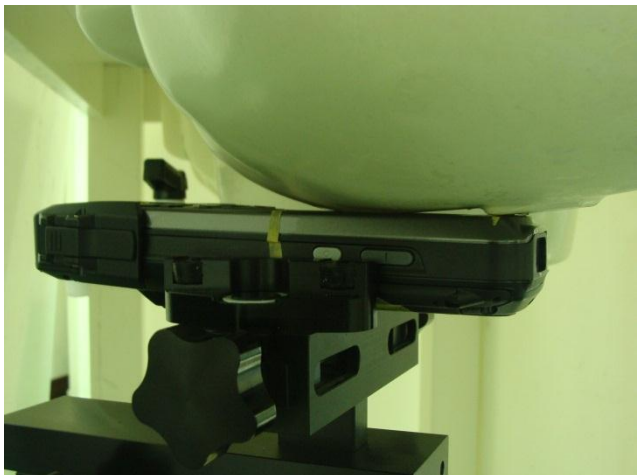

**Appendix D. Product Photos**

**DUT Front View**

**DUT Rear View**

**Battery Front View**

**Battery Rear View**

**Charger Snap Module 2**

**Charger Snap Module 1**

Antenna Location :

## Appendix E. Test Setup Photos

Right Cheek

Right Tilted

Left Cheek

Left Tilted

Left Cheek (DUT with Charger Snap Module 1)

Left Cheek (DUT with Charger Snap Module 2)

Front Face of the DUT and Holster with Phantom  
0 cm Gap

Rear Face of the DUT with Phantom 1.5 cm Gap

Rear Face of the DUT and Holster with Phantom  
0 cm Gap

Rear Face of the DUT with Phantom 1.5 cm Gap  
(DUT with Charger Snap Module 2)

Rear Face of the DUT with Phantom 1.5 cm Gap  
(DUT with Charger Snap Module 1)