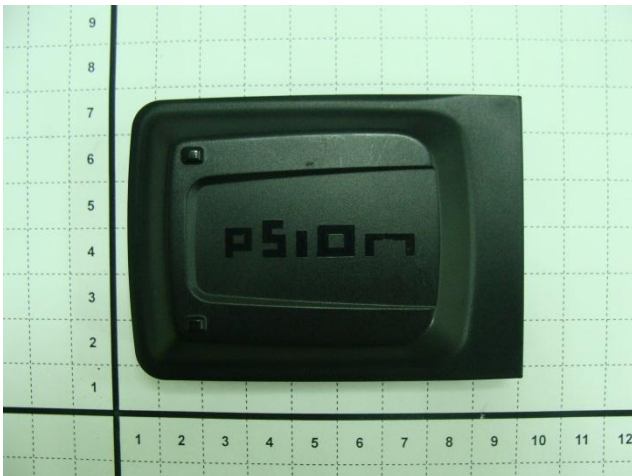

**Appendix D. Product Photos**

**DUT Front View**

**DUT Rear View**

**Battery Front View**

**Battery Rear View**

**Charger Snap Module 2**

**Charger Snap Module 1**

Antenna Location :

## Appendix E. Test Setup Photos

Right Cheek

Right Tilted

Left Cheek

Left Tilted

Left Cheek (DUT with Charger Snap Module 1)

Left Cheek (DUT with Charger Snap Module 2)

Front Face of the DUT and Holster with Phantom  
0 cm Gap