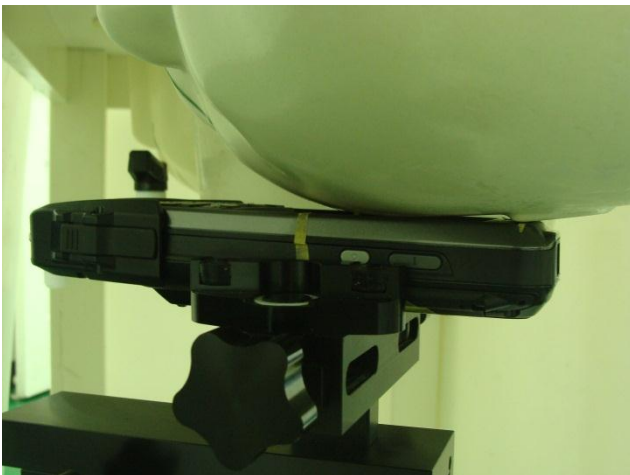

**Appendix D. Product Photos**

**DUT Front View**

**DUT Rear View**

**Battery Front View**

**Battery Rear View**

**Charger Snap Module 2**

**Charger Snap Module 1**

Antenna Location :

## Appendix E. Test Setup Photos

Right Cheek

Right Tilted

Left Cheek

Left Tilted

Left Cheek (DUT with Charger Snap Module 1)

Left Cheek (DUT with Charger Snap Module 2)

Front Face of the DUT and Holster with Phantom  
0 cm Gap

Rear Face of the DUT with Phantom 1.5 cm Gap

Rear Face of the DUT and Holster with Phantom  
0 cm Gap

Rear Face of the DUT with Phantom 1.5 cm Gap  
(DUT with Charger Snap Module 2)

Rear Face of the DUT with Phantom 1.5 cm Gap  
(DUT with Charger Snap Module 1)