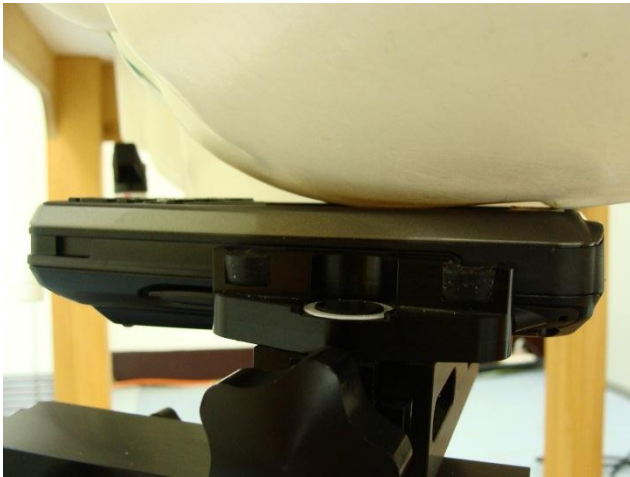

**Appendix D. Product Photos**

**DUT Front View**

**DUT Rear View**

**Battery Front View**

**Battery Rear View**

**Charger Snap Module 2**

**Charger Snap Module 1**

Antenna Location :

## Appendix E. Test Setup Photos

Right Cheek

Right Tilted

Left Cheek

Left Tilted

Left Cheek (DUT with Charger Snap Module 1)

Left Cheek (DUT with Charger Snap Module 2)

Front Face of the DUT and Holster with Phantom  
0 cm Gap