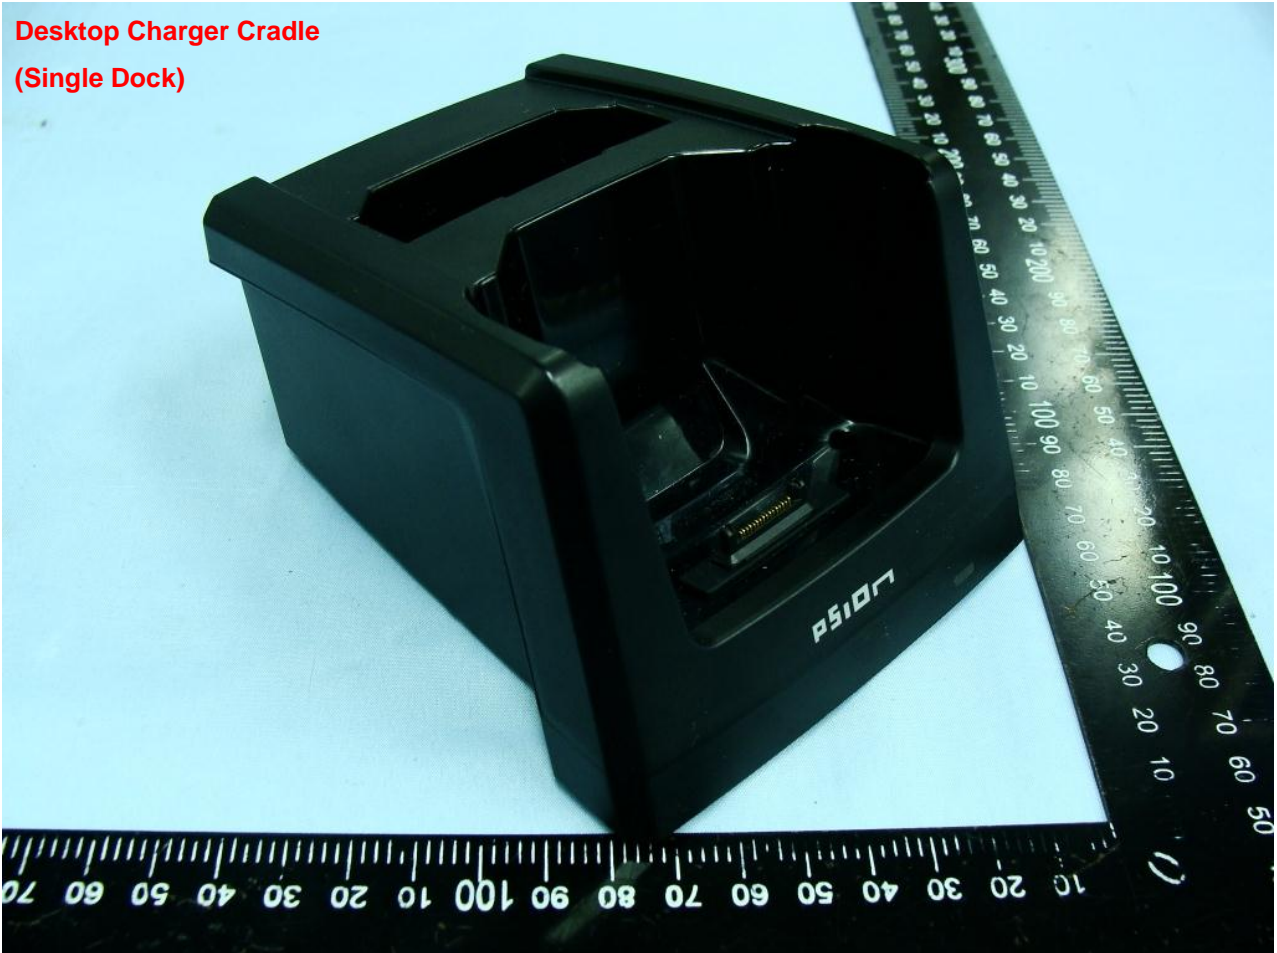

Brand Name: **PSION** / Model Name: 7515C

Brand Name: **PSION** / Model Name: 7515C

**Desktop Charger Cradle
(Single Dock)**

Brand Name: **PSION** / Model Name: 7515C

Brand Name: **PSION** / Model Name: 7515C