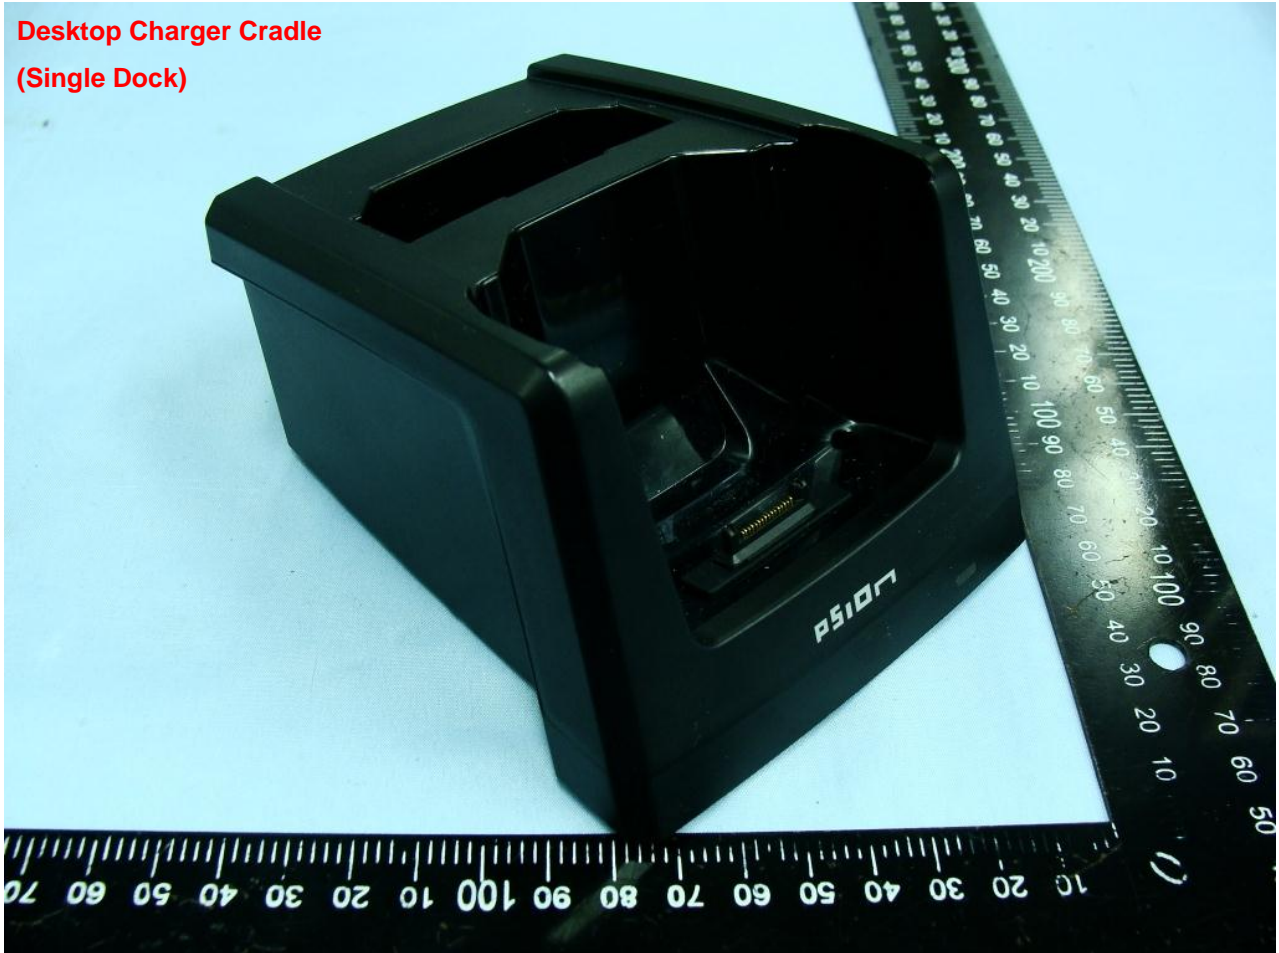

Brand Name: **PSION** / Model Name: 7515C

Brand Name: **PSION** / Model Name: 7515C

**Desktop Charger Cradle
(Single Dock)**

Brand Name: **PSION** / Model Name: 7515C

Brand Name: **PSION** / Model Name: 7515C