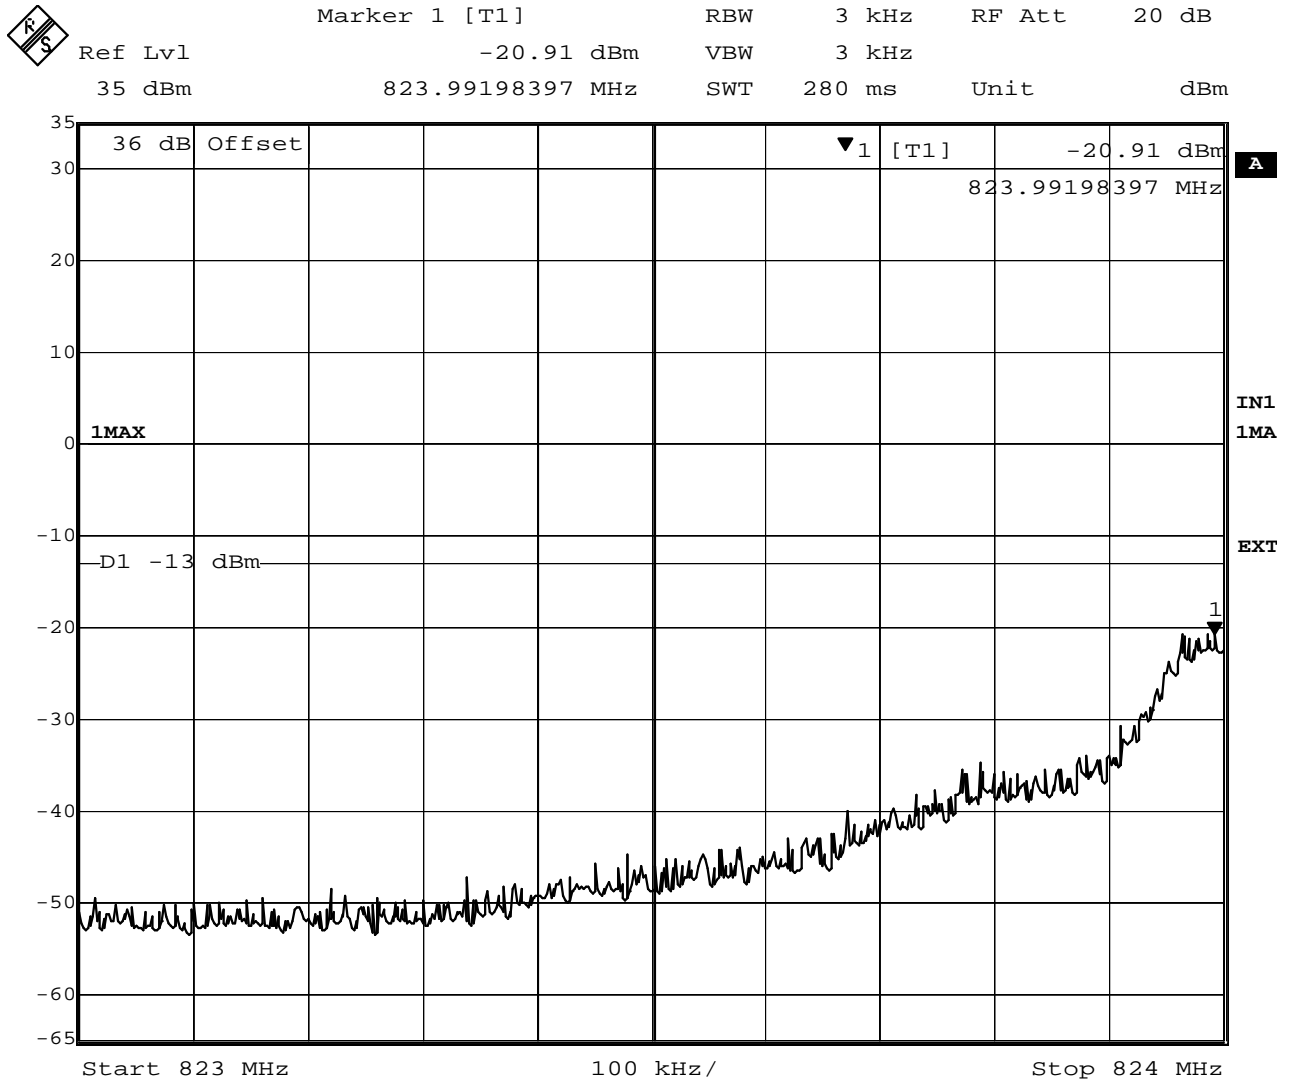

Annex I: band edge compliance

Measurement plots

Test report reference: 4_SIEM_0504_GSM_FCCm

Date: 2006-01-06

Date: 21.DEC.2005 13:48:48

Test: band edge compliance , Channel 128, PCS

Date: 21.DEC.2005 14:09:20

Test: band edge compliance , Channel 128, EDGE