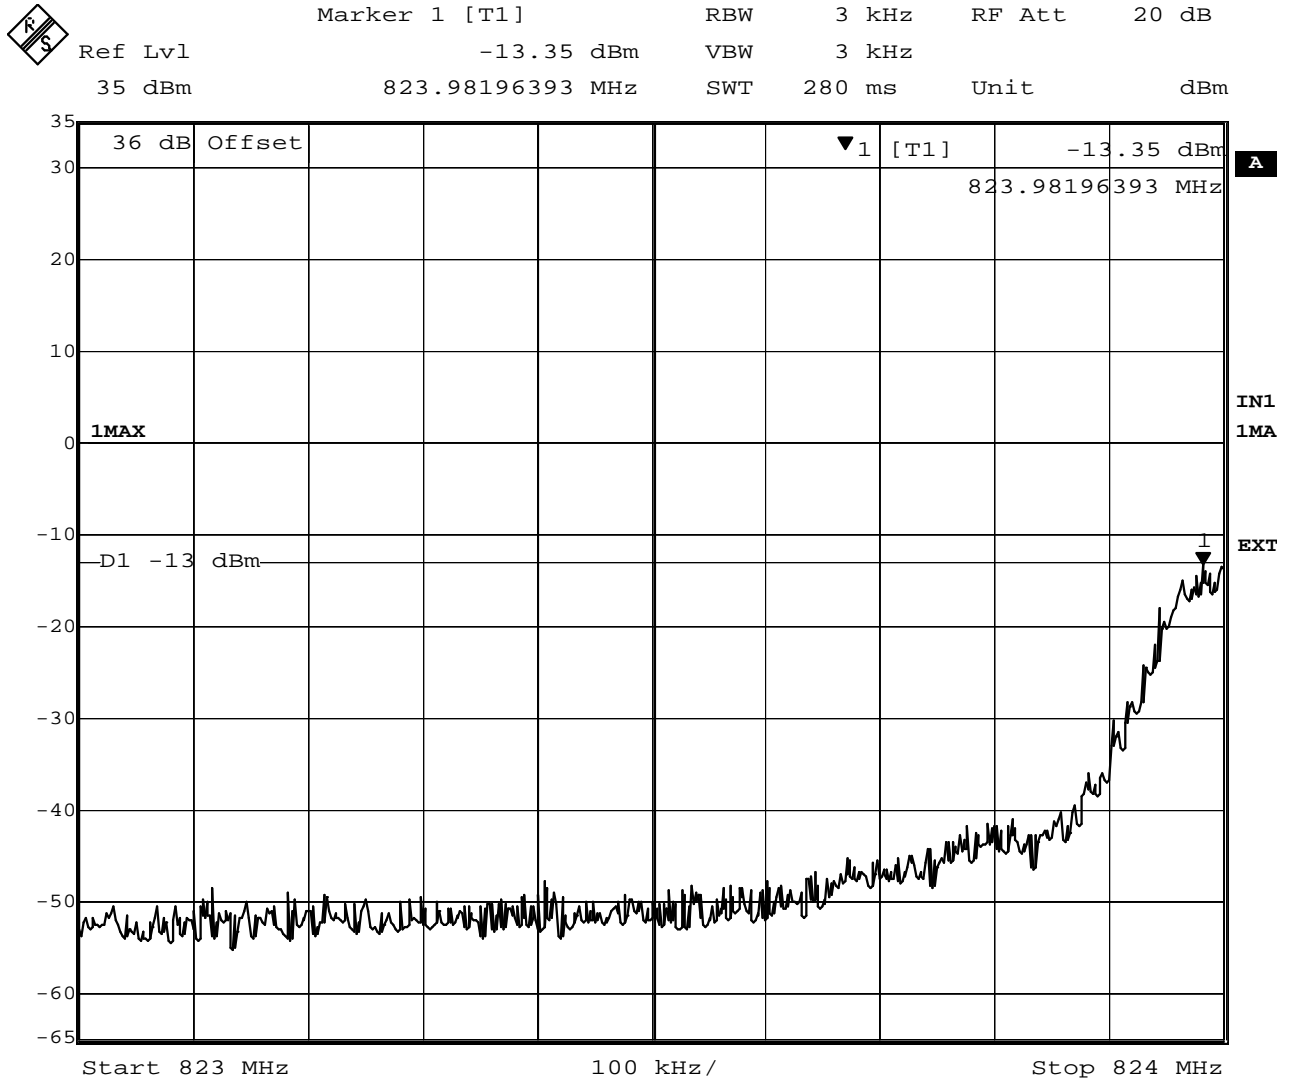

Annex I: band edge compliance

Measurement plots

Test report reference: 4_SIEM_0504_GSM_FCCm

Date: 2006-01-06

Date: 21.DEC.2005 13:48:48

Test: band edge compliance , Channel 128, PCS

Date: 21.DEC.2005 14:09:20

Test: band edge compliance , Channel 128, EDGE