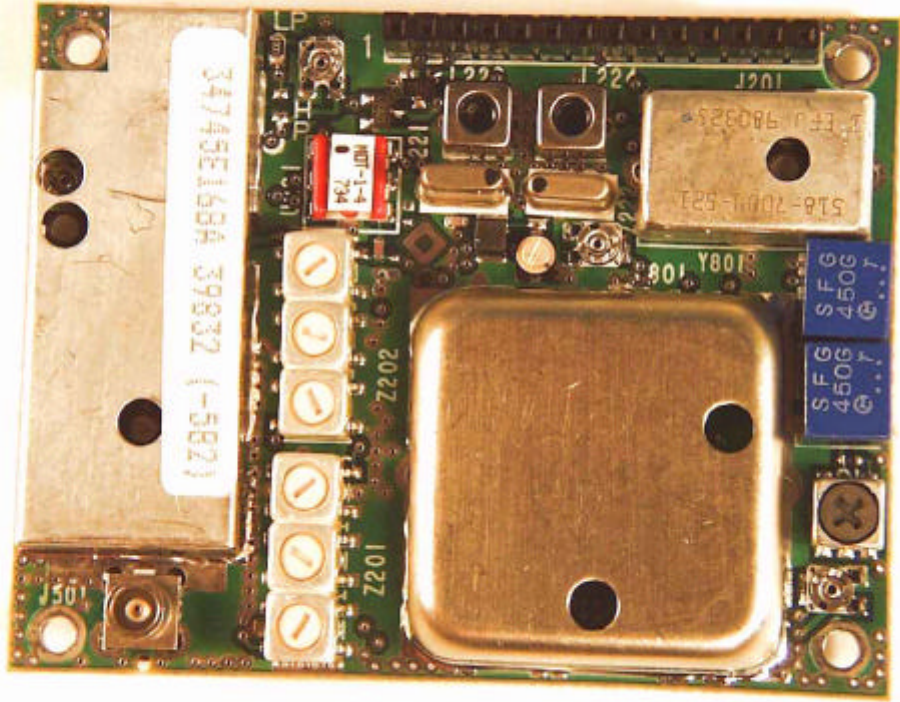

## 1. PHOTOS OF TRX7355S RADIO MODULE

**Note:** The TRX7355S sample is exactly identical with the TRX 7355 sample except for the casing and the pin-header type. The TRX7355S Radio is used for Handheld Terminal Models 7025 and 7030, and the TRX7355 Radio is used for other models (6040, 8045, 8050, 8055, 8060, 9130 and 9140).

## 2. PHOTOS OF TRX7355 RADIO MODULE

TEKLOGIX TRX 7355

### 3. PHOTOS OF TRX7355 RADIO MODULE WITH TEKLOGIX 6040 SYSTEM