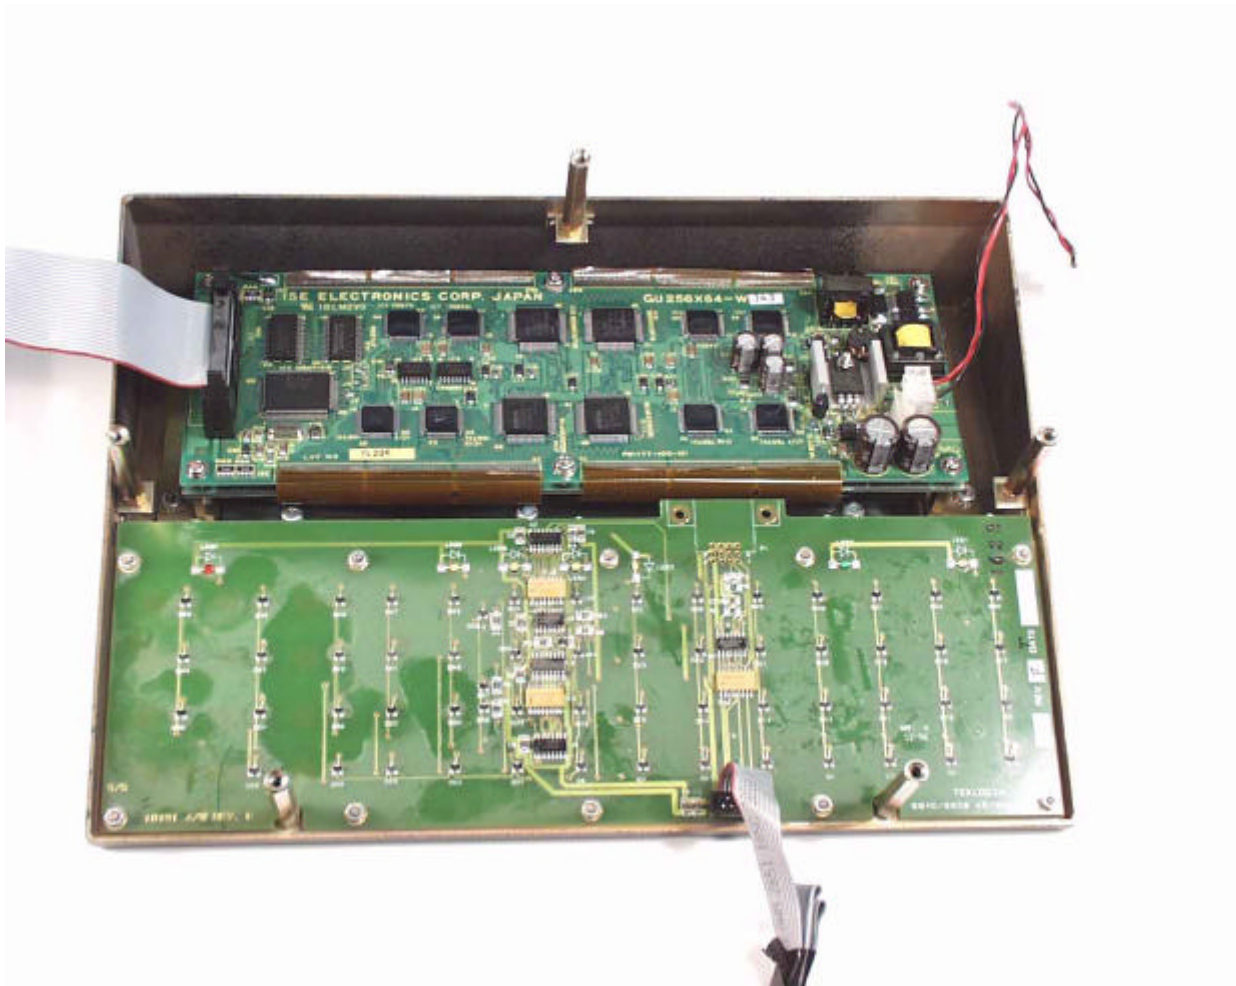

## 1. PHOTOS OF TRX7355S RADIO MODULE

**Note:** The TRX7355S sample is exactly identical with the TRX 7355 sample except for the casing and the pin-header type. The TRX7355S Radio is used for Handheld Terminal Models 7025 and 7030, and the TRX7355 Radio is used for other models (6040, 8045, 8050, 8055, 8060, 9130 and 9140).

#### 4. PHOTOS OF TRX7355 RADIO MODULE WITH TEKLOGIX 7025 SYSTEM

**5. PHOTOS OF TRX7355 RADIO MODULE WITH TEKLOGIX 7030 SYSTEM**

**6. PHOTOS OF TRX7355 RADIO MODULE WITH TEKLOGIX 8045 SYSTEM**

**7. PHOTOS OF TRX7355 RADIO MODULE WITH TEKLOGIX 8050 SYSTEM**