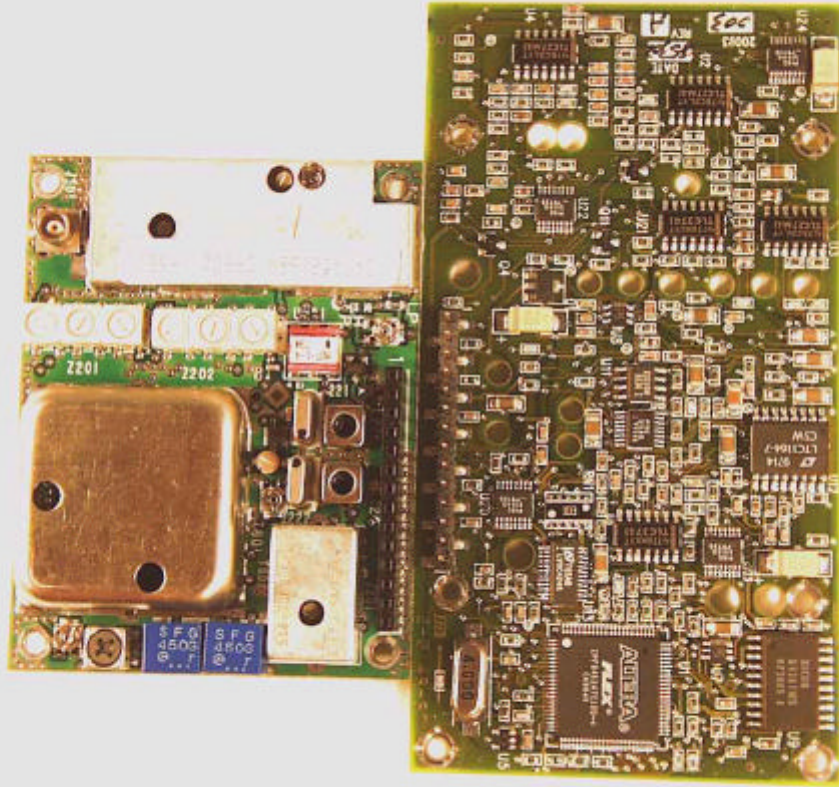

## 1. PHOTOS OF TRX7355S RADIO MODULE

**Note:** The TRX7355S sample is exactly identical with the TRX 7355 sample except for the casing and the pin-header type. The TRX7355S Radio is used for Handheld Terminal Models 7025 and 7030, and the TRX7355 Radio is used for other models (6040, 8045, 8050, 8055, 8060, 9130 and 9140).

## 2. PHOTOS OF TRX7355 RADIO MODULE

TEKLOGIX TRX 7355

### 3. PHOTOS OF TRX7355 RADIO MODULE WITH TEKLOGIX 6040 SYSTEM