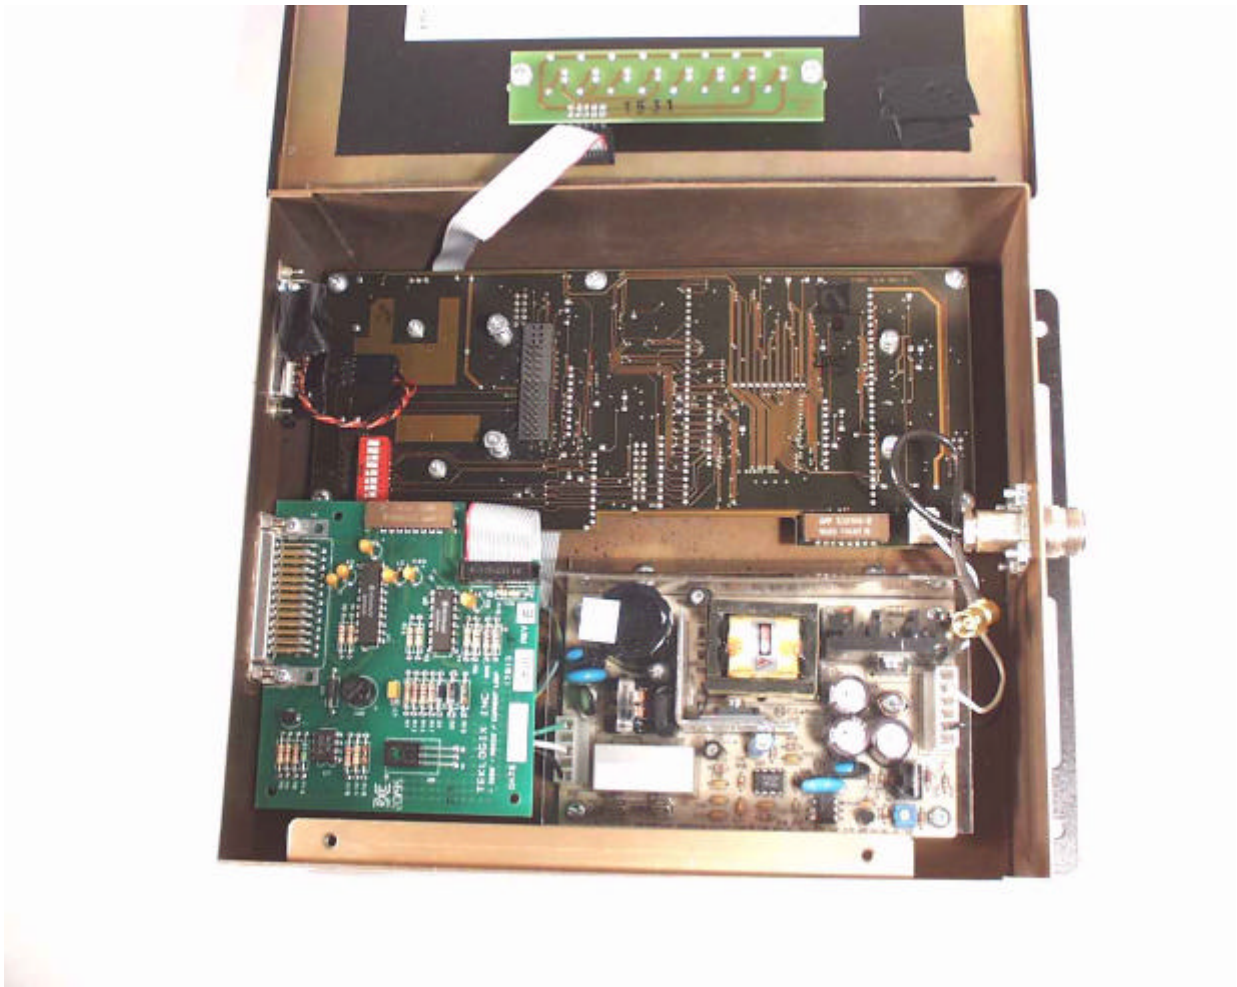

## 1. PHOTOS OF TRX7355S RADIO MODULE

**Note:** The TRX7355S sample is exactly identical with the TRX 7355 sample except for the casing and the pin-header type. The TRX7355S Radio is used for Handheld Terminal Models 7025 and 7030, and the TRX7355 Radio is used for other models (6040, 8045, 8050, 8055, 8060, 9130 and 9140).

**8. PHOTOS OF TRX7355 RADIO MODULE WITH TEKLOGIX 8055 SYSTEM**

**9. PHOTOS OF TRX7355 RADIO MODULE WITH TEKLOGIX 8060 SYSTEM**

**10. PHOTOS OF TRX7355 RADIO MODULE WITH TEKLOGIX 9130 SYSTEM**

**11. PHOTOS OF TRX7355 RADIO MODULE WITH TEKLOGIX 9140 SYSTEM**