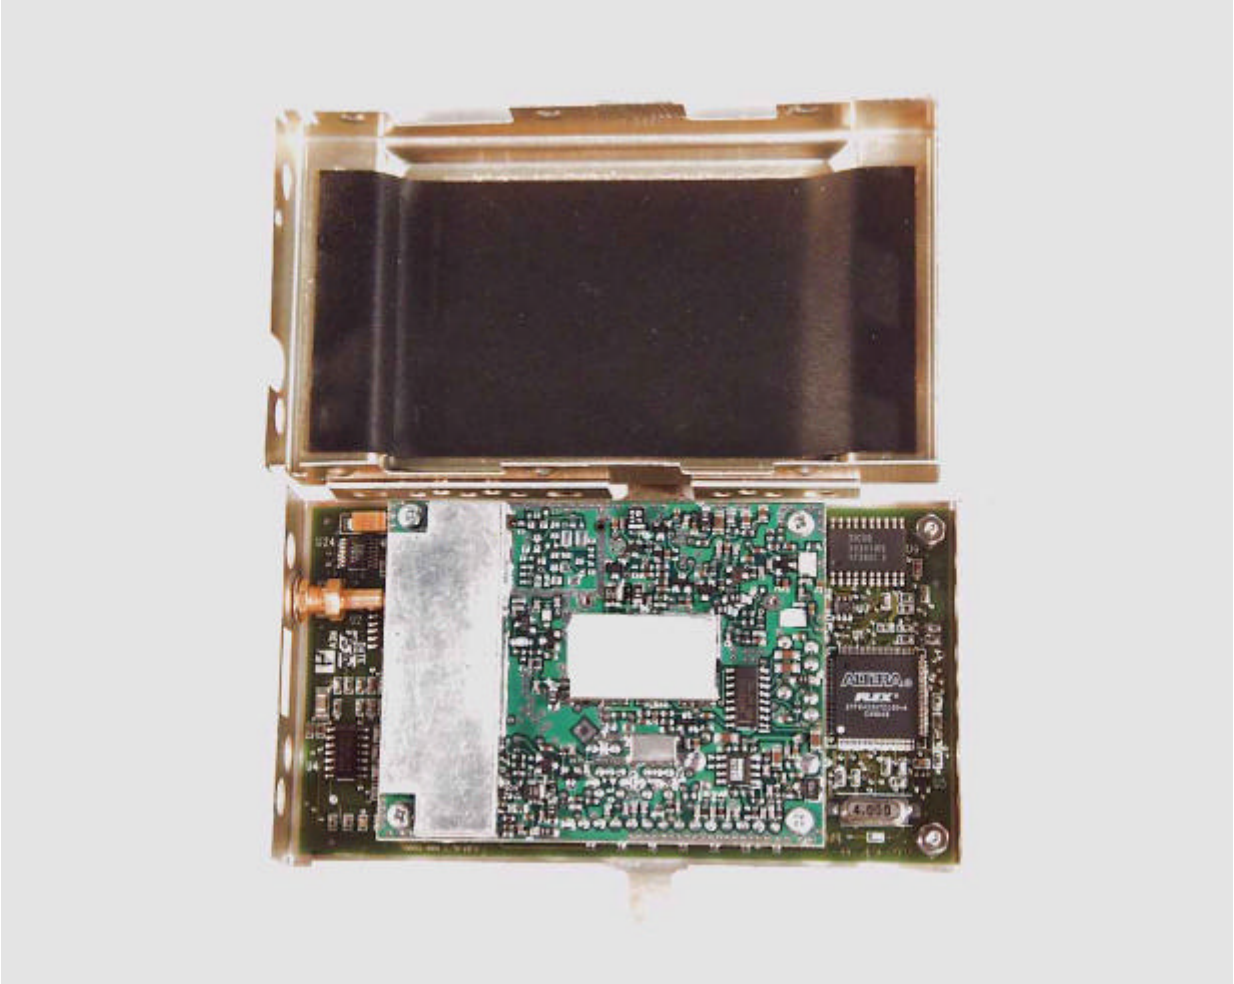

## 1. PHOTOS OF TRX7355S RADIO MODULE

**Note:** The TRX7355S sample is exactly identical with the TRX 7355 sample except for the casing and the pin-header type. The TRX7355S Radio is used for Handheld Terminal Models 7025 and 7030, and the TRX7355 Radio is used for other models (6040, 8045, 8050, 8055, 8060, 9130 and 9140).

## 2. PHOTOS OF TRX7355 RADIO MODULE

TEKLOGIX TRX 7355

### 3. PHOTOS OF TRX7355 RADIO MODULE WITH TEKLOGIX 6040 SYSTEM