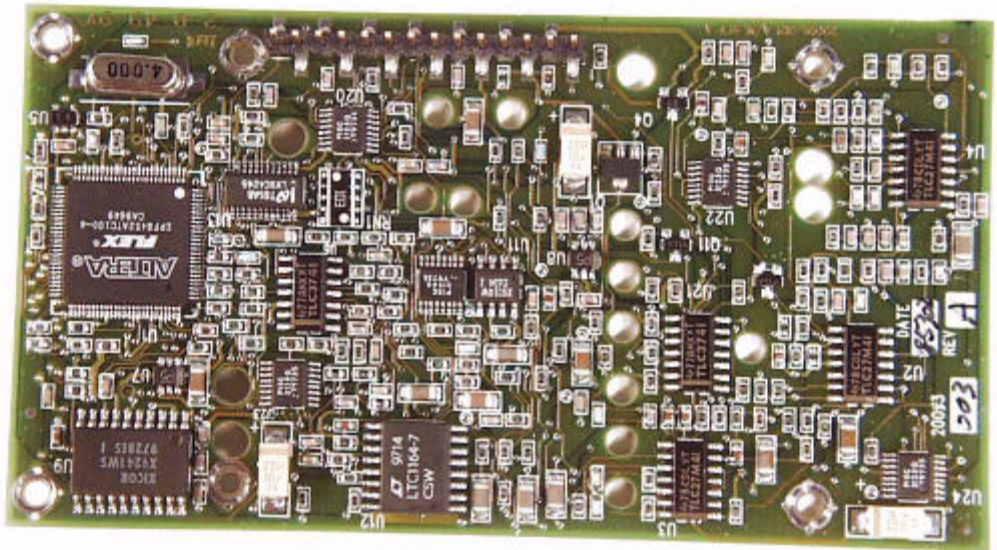

## 1. PHOTOS OF TRX7355S RADIO MODULE

**Note:** The TRX7355S sample is exactly identical with the TRX 7355 sample except for the casing and the pin-header type. The TRX7355S Radio is used for Handheld Terminal Models 7025 and 7030, and the TRX7355 Radio is used for other models (6040, 8045, 8050, 8055, 8060, 9130 and 9140).

## 2. PHOTOS OF TRX7355 RADIO MODULE

TEKLOGIX TRX 7355