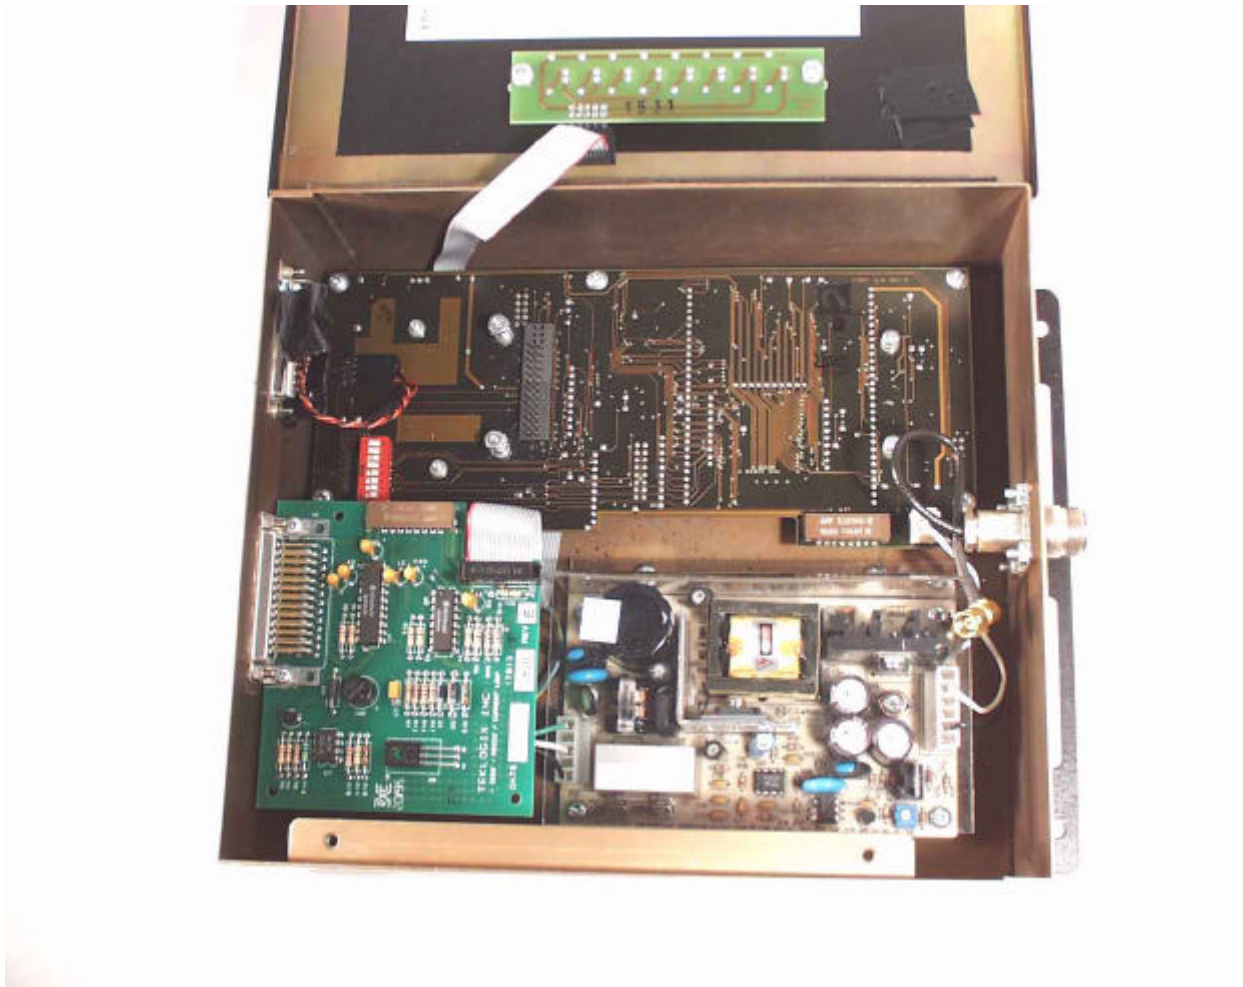

## 1. PHOTOS OF TRX7355S RADIO MODULE

**Note:** The TRX7355S sample is exactly identical with the TRX 7355 sample except for the casing and the pin-header type. The TRX7355S Radio is used for Handheld Terminal Models 7025 and 7030, and the TRX7355 Radio is used for other models (6040, 8045, 8050, 8055, 8060, 9130 and 9140).

**8. PHOTOS OF TRX7355 RADIO MODULE WITH TEKLOGIX 8055 SYSTEM**

**9. PHOTOS OF TRX7355 RADIO MODULE WITH TEKLOGIX 8060 SYSTEM**

**10. PHOTOS OF TRX7355 RADIO MODULE WITH TEKLOGIX 9130 SYSTEM**

**11. PHOTOS OF TRX7355 RADIO MODULE WITH TEKLOGIX 9140 SYSTEM**