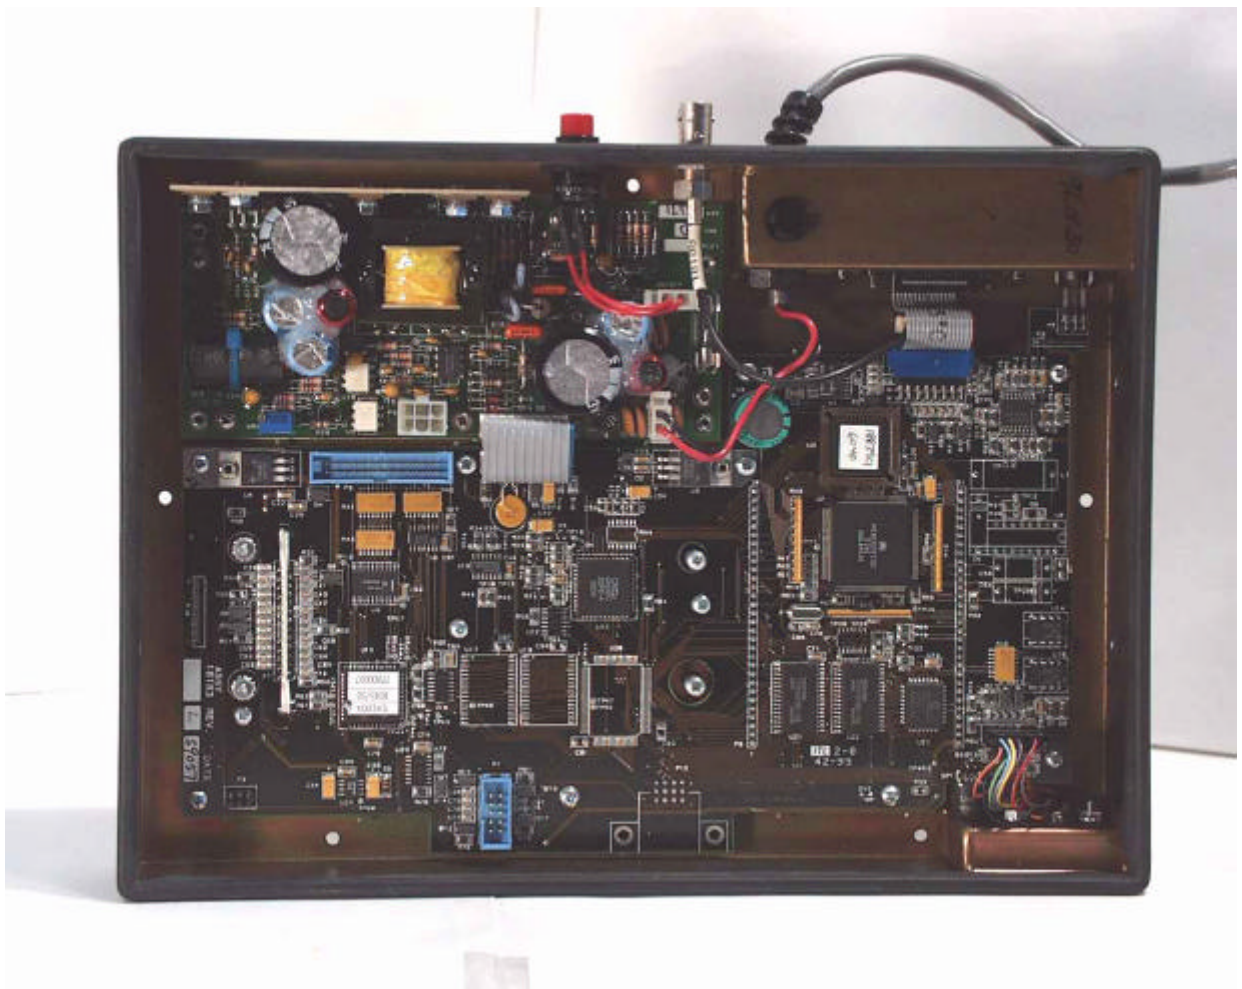

## 1. PHOTOS OF TRX7355S RADIO MODULE

**Note:** The TRX7355S sample is exactly identical with the TRX 7355 sample except for the casing and the pin-header type. The TRX7355S Radio is used for Handheld Terminal Models 7025 and 7030, and the TRX7355 Radio is used for other models (6040, 8045, 8050, 8055, 8060, 9130 and 9140).

## 2. PHOTOS OF TRX7355 RADIO MODULE

TEKLOGIX TRX 7355

### 3. PHOTOS OF TRX7355 RADIO MODULE WITH TEKLOGIX 6040 SYSTEM