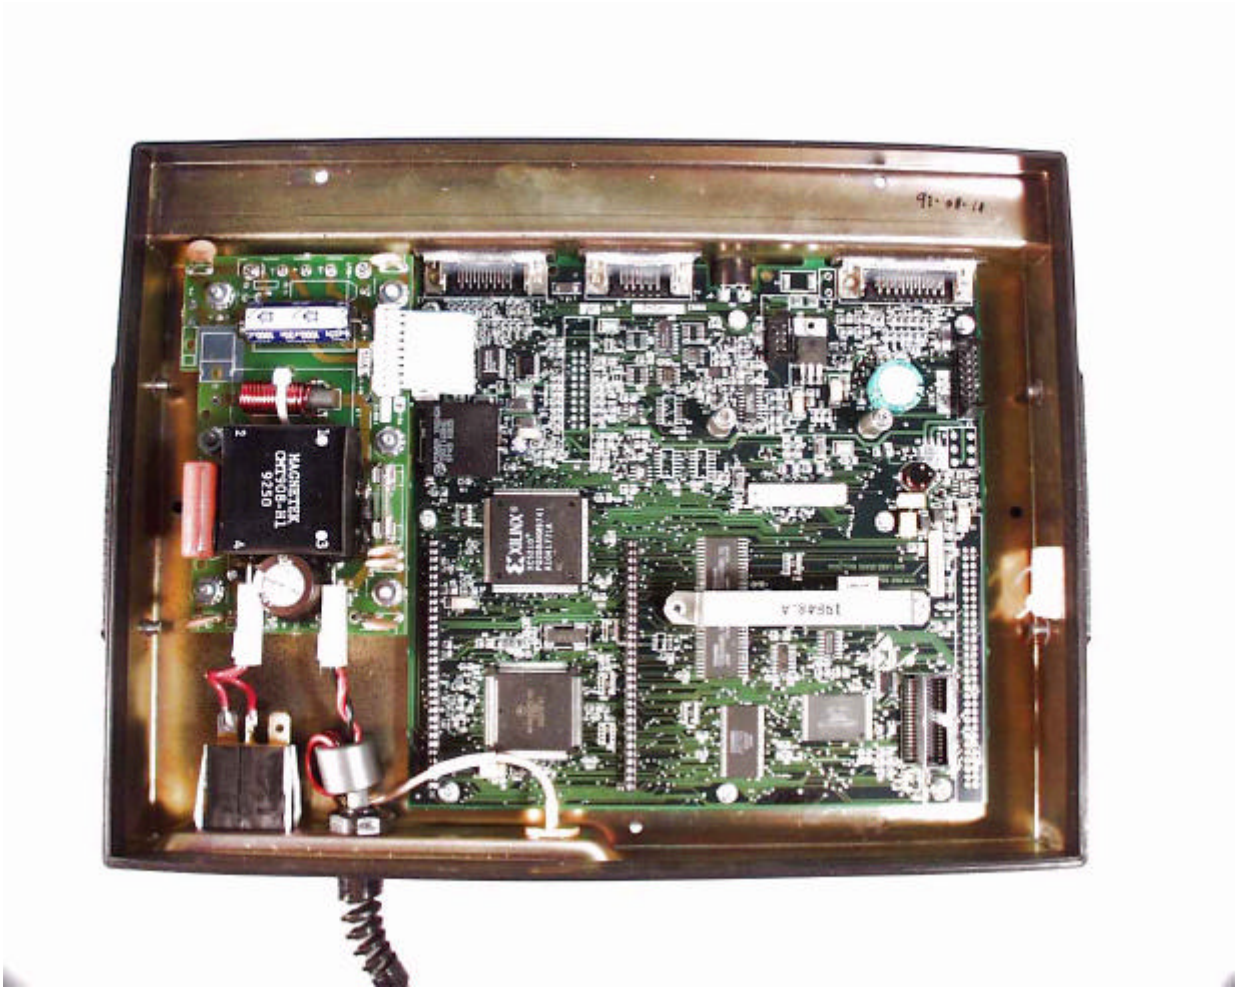

## 1. PHOTOS OF TRX7355S RADIO MODULE

**Note:** The TRX7355S sample is exactly identical with the TRX 7355 sample except for the casing and the pin-header type. The TRX7355S Radio is used for Handheld Terminal Models 7025 and 7030, and the TRX7355 Radio is used for other models (6040, 8045, 8050, 8055, 8060, 9130 and 9140).

**8. PHOTOS OF TRX7355 RADIO MODULE WITH TEKLOGIX 8055 SYSTEM**

**9. PHOTOS OF TRX7355 RADIO MODULE WITH TEKLOGIX 8060 SYSTEM**

**10. PHOTOS OF TRX7355 RADIO MODULE WITH TEKLOGIX 9130 SYSTEM**

**11. PHOTOS OF TRX7355 RADIO MODULE WITH TEKLOGIX 9140 SYSTEM**