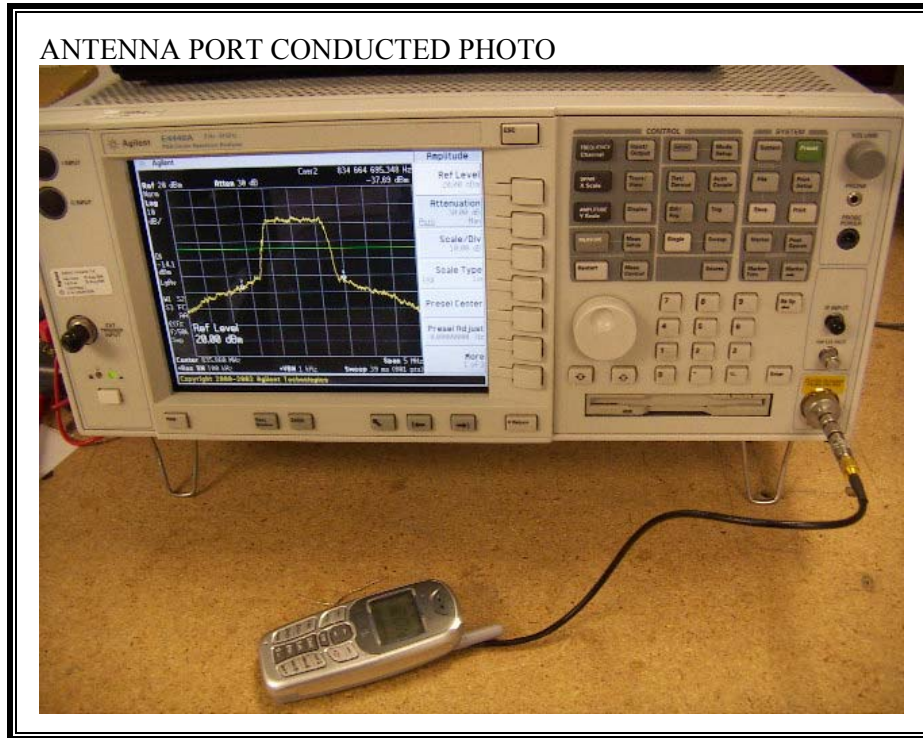

9. SETUP PHOTOS

ANTENNA PORT CONDUCTED RF MEASUREMENT SETUP

RADIATED RF MEASUREMENT SETUP FOR FREQUENCY V.S. TEMPERATURE

RADIATED RF MEASUREMENT SETUP FOR PORTABLE CONFIGURATION

Y-AXIS PHOTO

Z-AXIS PHOTO

DIGITAL DEVICE RADIATED EMISSIONS SETUP

POWERLINE CONDUCTED EMISSIONS MEASUREMENT SETUP

END OF REPORT