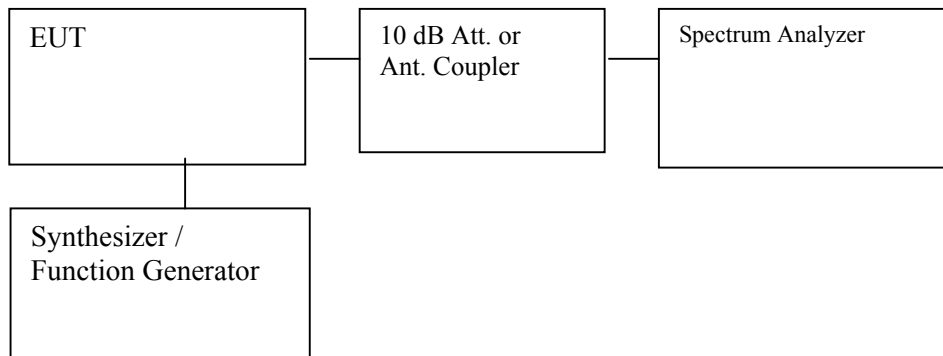

X position:

Y position:

Z position:

TEST SETUP

Audio low pass filter response measurement configuration

OCCUPIED BANDWIDTH FOR AMPS MODULATION:

PROVISIONS APPLICABLE

According to CFR 47 section 22.917, the authorized bandwidth for emission type of F3E unit is 20 KHz.

Set-up Photo

Test Setup Photos

Test Setup Photos

Test Setup Photos