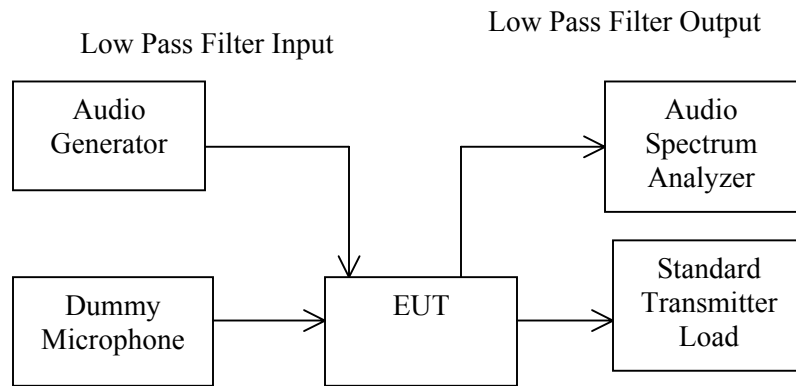

X position:

Y position:

Z position:

TEST SETUP

Audio low pass filter response measurement configuration

OCCUPIED BANDWIDTH FOR AMPS MODULATION:

PROVISIONS APPLICABLE

According to CFR 47 section 22.917, the authorized bandwidth for emission type of F3E unit is 20 KHz.

Set-up Photo

Test Setup Photos

Test Setup Photos

Test Setup Photos