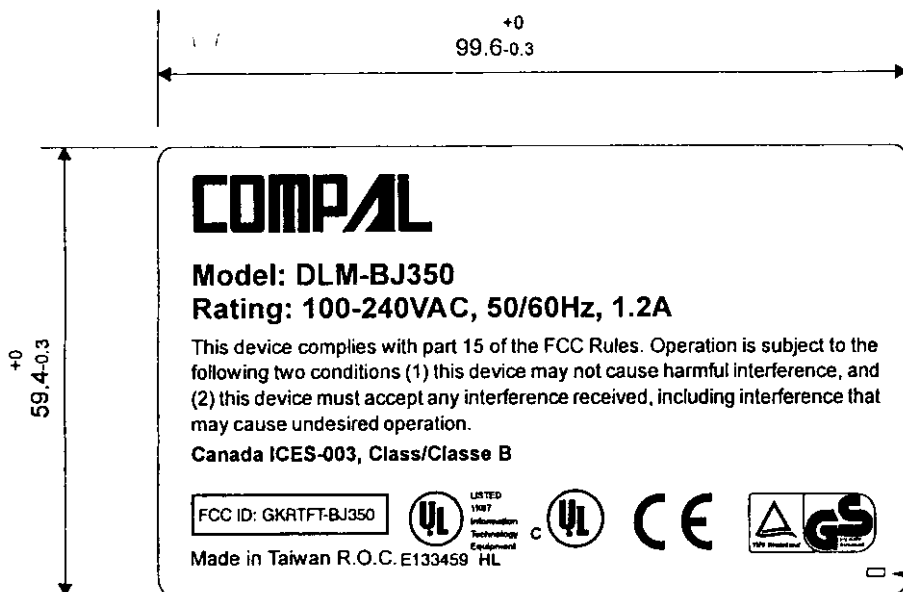

### **FCC ID LABEL & LOCATION**

# FCC ID LABEL & FCC ID LOCATION

FCC ID: GKRTFT-BJ350

1. LOCATION: BACK SIDE OF EUT.
2. MATERIAL: POLYESTER FILM SILVER MATT LABEL.  
COATED: POLYESTER FILM TRANSPARENT LABEL
3. COLOR: BACKGROUND-SILVER, CHARACTER-BLACK
4. SIZE: 10cm x 6cm
5. THICKNESS: 0.24 MM