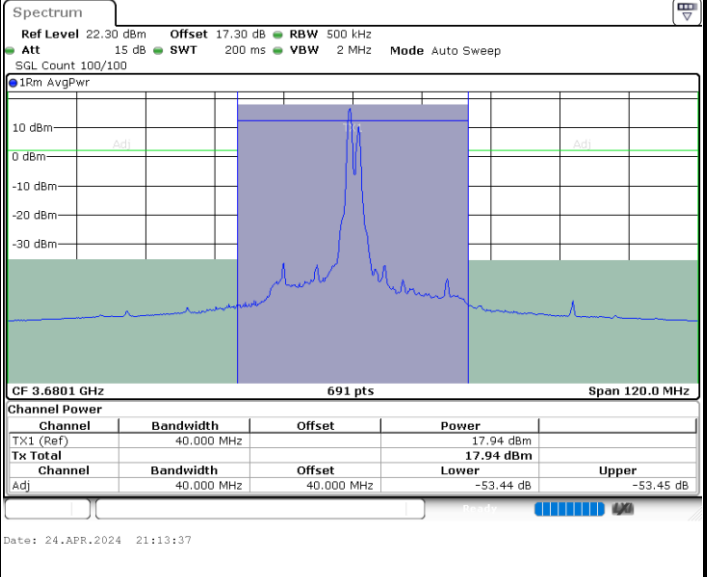

Date: 24.APR.2024 20:30:33

Lowest Channel / FullIRB

N/A

Date: 24.APR.2024 20:24:38

LTE Band 48C / 15MHz+20MHz

256QAM

Middle Channel / 1RB0 and 1RB99

Middle Channel / 1RB74 and 1RB0

Middle Channel / FullIRB

N/A

LTE Band 48C / 15MHz+20MHz

256QAM

Highest Channel / 1RB0 and 1RB99

Highest Channel / 1RB74 and 1RB0

Highest Channel / FullIRB

N/A

LTE Band 48C / 20MHz+5MHz

256QAM

Lowest Channel / 1RB0 and 1RB24

Lowest Channel / 1RB99 and 1RB0

Lowest Channel / FullIRB

N/A

LTE Band 48C / 20MHz+5MHz

256QAM