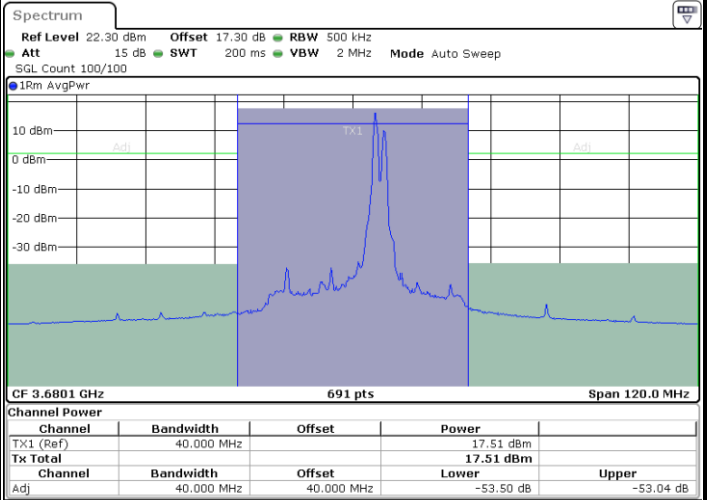

Lowest Channel / 1RB99 and 1RB0

Lowest Channel / FullIRB

N/A

LTE Band 48C / 20MHz+15MHz

256QAM

Middle Channel / 1RB0 and 1RB74

Middle Channel / 1RB99 and 1RB0

Middle Channel / FullIRB

N/A

LTE Band 48C / 20MHz+15MHz

256QAM

Highest Channel / 1RB0 and 1RB74

Highest Channel / 1RB99 and 1RB0

Date: 24.APR.2024 22:18:58

Date: 24.APR.2024 22:20:27

Highest Channel / FullIRB

N/A

Date: 24.APR.2024 22:14:34

LTE Band 48C / 20MHz+20MHz

256QAM

Lowest Channel / 1RB0 and 1RB9

Lowest Channel / 1RB99 and 1RB0

Lowest Channel / FullIRB

N/A