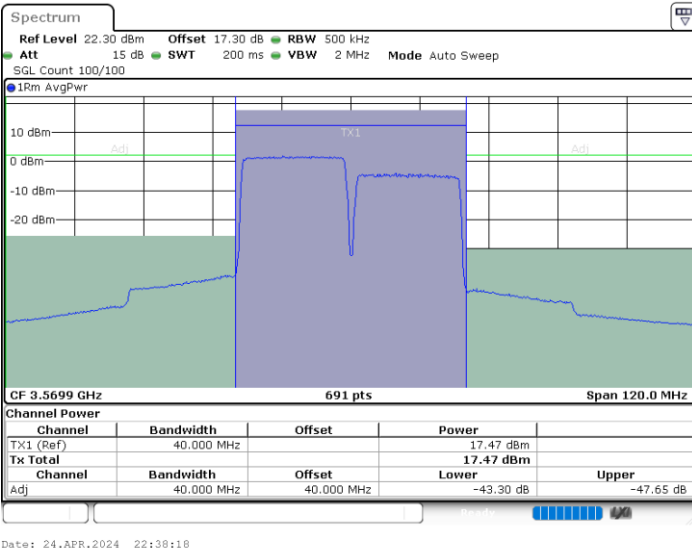

N/A

LTE Band 48C / 20MHz+15MHz

256QAM

Highest Channel / 1RB0 and 1RB74

Highest Channel / 1RB99 and 1RB0

Date: 24.APR.2024 22:18:58

Date: 24.APR.2024 22:20:27

Highest Channel / FullIRB

N/A

Date: 24.APR.2024 22:14:34

LTE Band 48C / 20MHz+20MHz

256QAM

Lowest Channel / 1RB0 and 1RB9

Lowest Channel / 1RB99 and 1RB0

Lowest Channel / FullIRB

N/A

LTE Band 48C / 20MHz+20MHz

256QAM

MiddleChannel / 1RB0 and 1RB99

Middle Channel / 1RB99 and 1RB0

Date: 24.APR.2024 23:02:03

Date: 24.APR.2024 23:06:27

Middle Channel / FullIRB

N/A

Date: 25.APR.2024 21:30:21

LTE Band 48C / 20MHz+20MHz

256QAM

Highest Channel / 1RB0 and 1RB99

Highest Channel / 1RB99 and 1RB0

Highest Channel / FullIRB

N/A