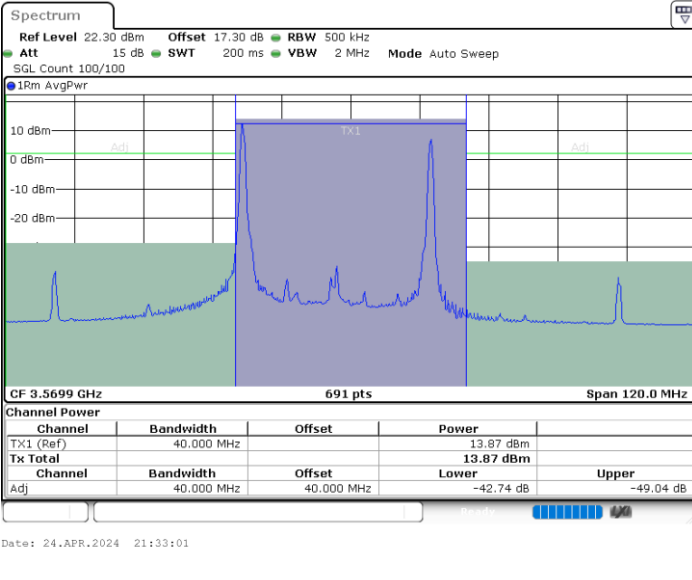

Date: 24.APR.2024 19:04:48

Middle Channel / FullIRB

N/A

Date: 24.APR.2024 18:58:56

LTE Band 48C / 20MHz+10MHz

256QAM

Highest Channel / 1RB0 and 1RB49

Highest Channel / 1RB99 and 1RB0

Date: 24.APR.2024 19:24:06

Date: 24.APR.2024 19:25:35

Highest Channel / FullIRB

N/A

Date: 24.APR.2024 19:19:43

LTE Band 48C / 20MHz+15MHz

256QAM

Lowest Channel / 1RB0 and 1RB74

Lowest Channel / 1RB99 and 1RB0

Lowest Channel / FullIRB

N/A

LTE Band 48C / 20MHz+15MHz

256QAM

Middle Channel / 1RB0 and 1RB74

Middle Channel / 1RB99 and 1RB0

Middle Channel / FullIRB