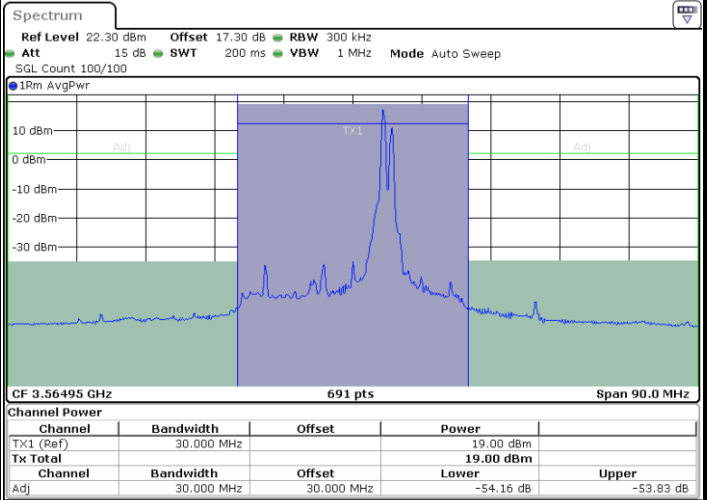

64QAM

Middle Channel / 1RB0 and 1RB24

Middle Channel / 1RB99 and 1RB0

Middle Channel / FullIRB

N/A

LTE Band 48C / 20MHz+5MHz

64QAM

Highest Channel / 1RB0 and 1RB24

Highest Channel / 1RB99 and 1RB0

Date: 24.APR.2024 17:09:56

Date: 24.APR.2024 17:11:25

Highest Channel / FullIRB

N/A

Date: 24.APR.2024 17:05:33

LTE Band 48C / 20MHz+10MHz

64QAM

Lowest Channel / 1RB0 and 1RB49

Lowest Channel / 1RB99 and 1RB0

Date: 24.APR.2024 18:37:30

Date: 24.APR.2024 18:41:53

Lowest Channel / FullIRB

N/A

Date: 24.APR.2024 18:36:01

LTE Band 48C / 20MHz+10MHz