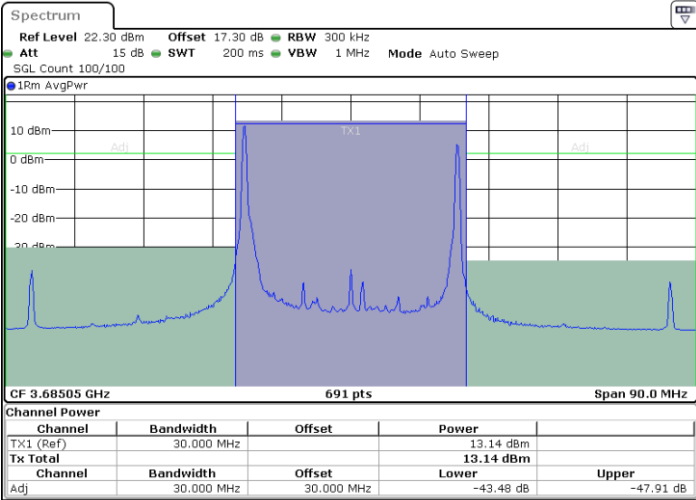

Lowest Channel / 1RB99 and 1RB0

Lowest Channel / FullIRB

N/A

LTE Band 48C / 20MHz+10MHz

256QAM

Middle Channel / 1RB0 and 1RB49

Middle Channel / 1RB99 and 1RB0

Date: 24.APR.2024 19:00:25

Date: 24.APR.2024 19:04:48

Middle Channel / FullIRB

N/A

Date: 24.APR.2024 18:58:56

LTE Band 48C / 20MHz+10MHz

256QAM

Highest Channel / 1RB0 and 1RB49

Highest Channel / 1RB99 and 1RB0

Date: 24.APR.2024 19:24:06

Date: 24.APR.2024 19:25:35

Highest Channel / FullIRB

N/A

Date: 24.APR.2024 19:19:43

LTE Band 48C / 20MHz+15MHz

256QAM

Lowest Channel / 1RB0 and 1RB74