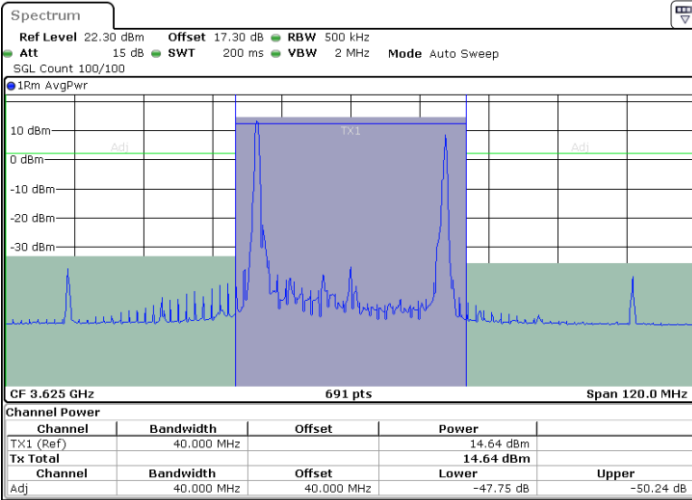

N/A

Date: 24.APR.2024 20:23:54

LTE Band 48C / 15MHz+20MHz

64QAM

Middle Channel / 1RB0 and 1RB9

Middle Channel / 1RB74 and 1RB0

Date: 24.APR.2024 20:47:40

Date: 24.APR.2024 20:52:05

Middle Channel / FullIRB

N/A

Date: 25.APR.2024 20:25:38

LTE Band 48C / 15MHz+20MHz

64QAM

Highest Channel / 1RB0 and 1RB99

Highest Channel / 1RB74 and 1RB0

Highest Channel / FullIRB