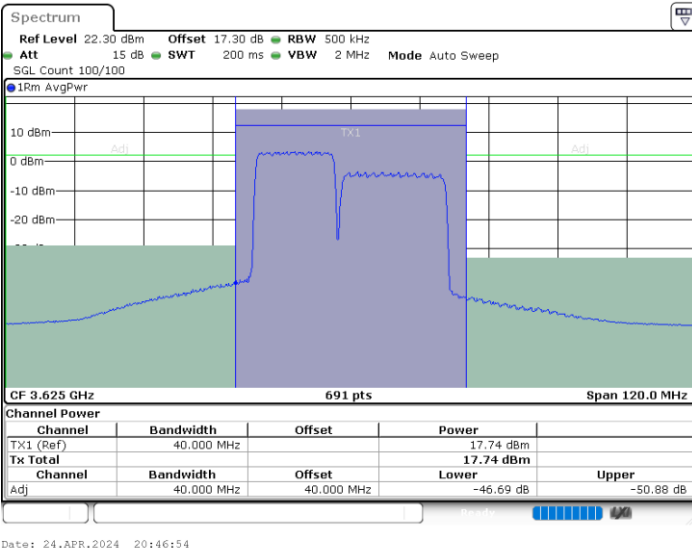

Highest Channel / 1RB49 and 1RB0

Highest Channel / FullIRB

N/A

LTE Band 48C / 15MHz+20MHz

256QAM

Lowest Channel / 1RB0 and 1RB9

Lowest Channel / 1RB74 and 1RB0

Date: 24.APR.2024 20:26:08

Date: 24.APR.2024 20:30:33

Lowest Channel / FullIRB

N/A

Date: 24.APR.2024 20:24:38

LTE Band 48C / 15MHz+20MHz

256QAM

Middle Channel / 1RB0 and 1RB99

Middle Channel / 1RB74 and 1RB0

Middle Channel / FullIRB

N/A

LTE Band 48C / 15MHz+20MHz

256QAM

Highest Channel / 1RB0 and 1RB99

Highest Channel / 1RB74 and 1RB0

Highest Channel / FullIRB

N/A