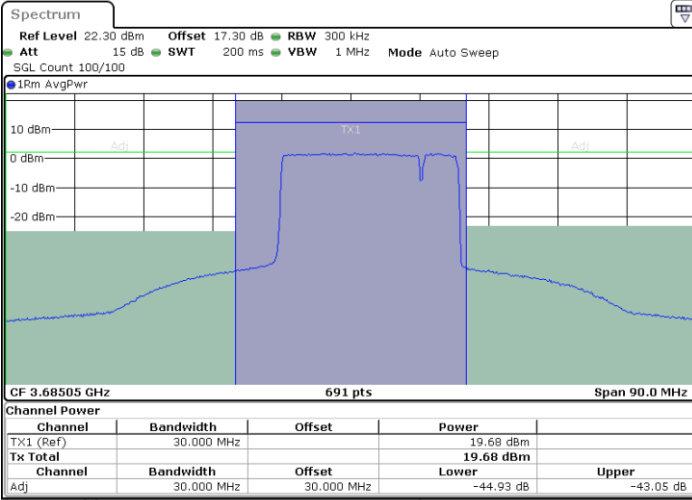

64QAM

Middle Channel / 1RB0 and 1RB24

Middle Channel / 1RB99 and 1RB0

Middle Channel / FullIRB

N/A

LTE Band 48C / 20MHz+5MHz

64QAM

Highest Channel / 1RB0 and 1RB24

Highest Channel / 1RB99 and 1RB0

Date: 24.APR.2024 17:09:56

Date: 24.APR.2024 17:11:25

Highest Channel / FullIRB

N/A

Date: 24.APR.2024 17:05:33

LTE Band 48C / 20MHz+10MHz

64QAM

Lowest Channel / 1RB0 and 1RB49

Lowest Channel / 1RB99 and 1RB0

Date: 24.APR.2024 18:37:30

Date: 24.APR.2024 18:41:53

Lowest Channel / FullIRB

N/A

Date: 24.APR.2024 18:36:01

LTE Band 48C / 20MHz+10MHz