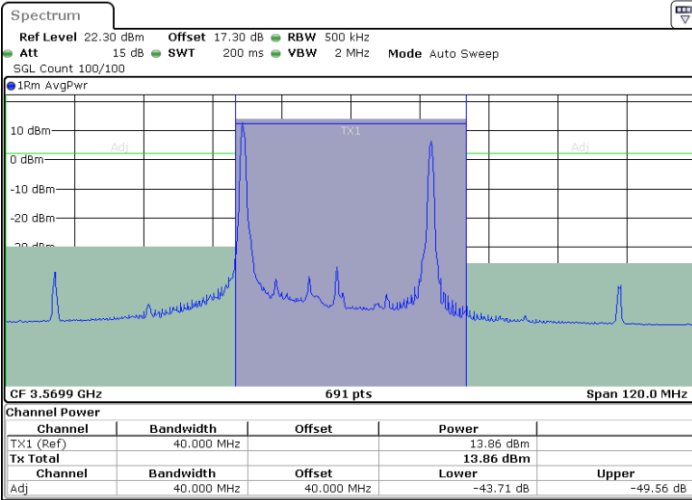

256QAM

Middle Channel / 1RB0 and 1RB9

Middle Channel / 1RB49 and 1RB0

Middle Channel / FullIRB

N/A

LTE Band 48C / 10MHz+20MHz

256QAM

Highest Channel / 1RB0 and 1RB99

Highest Channel / 1RB49 and 1RB0

Highest Channel / FullIRB

N/A

LTE Band 48C / 15MHz+20MHz

256QAM

Lowest Channel / 1RB0 and 1RB9

Lowest Channel / 1RB74 and 1RB0

Date: 24.APR.2024 20:26:08

Date: 24.APR.2024 20:30:33

Lowest Channel / FullIRB

N/A

Date: 24.APR.2024 20:24:38

LTE Band 48C / 15MHz+20MHz

256QAM

Middle Channel / 1RB0 and 1RB99

Middle Channel / 1RB74 and 1RB0