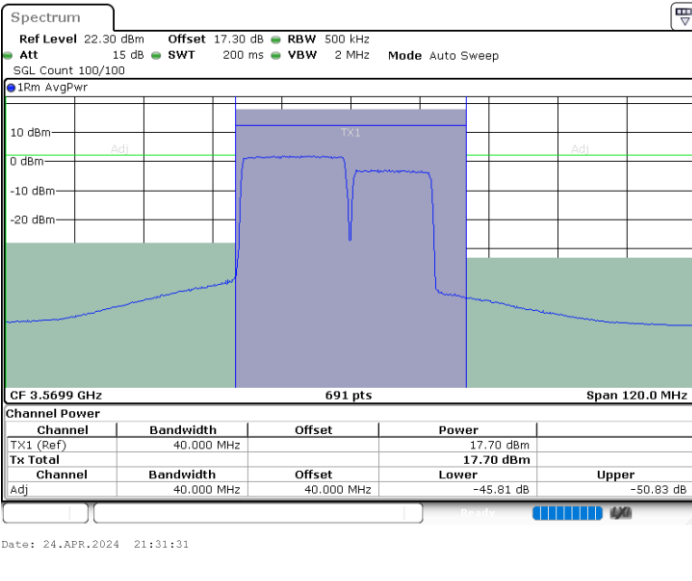

Date: 24.APR.2024 19:04:48

Middle Channel / FullIRB

N/A

Date: 24.APR.2024 18:58:56

LTE Band 48C / 20MHz+10MHz

256QAM

Highest Channel / 1RB0 and 1RB49

Highest Channel / 1RB99 and 1RB0

Date: 24.APR.2024 19:24:06

Date: 24.APR.2024 19:25:35

Highest Channel / FullIRB

N/A

Date: 24.APR.2024 19:19:43

LTE Band 48C / 20MHz+15MHz

256QAM

Lowest Channel / 1RB0 and 1RB74

Lowest Channel / 1RB99 and 1RB0

Lowest Channel / FullIRB

N/A

LTE Band 48C / 20MHz+15MHz

256QAM

Middle Channel / 1RB0 and 1RB74

Middle Channel / 1RB99 and 1RB0

Middle Channel / FullIRB