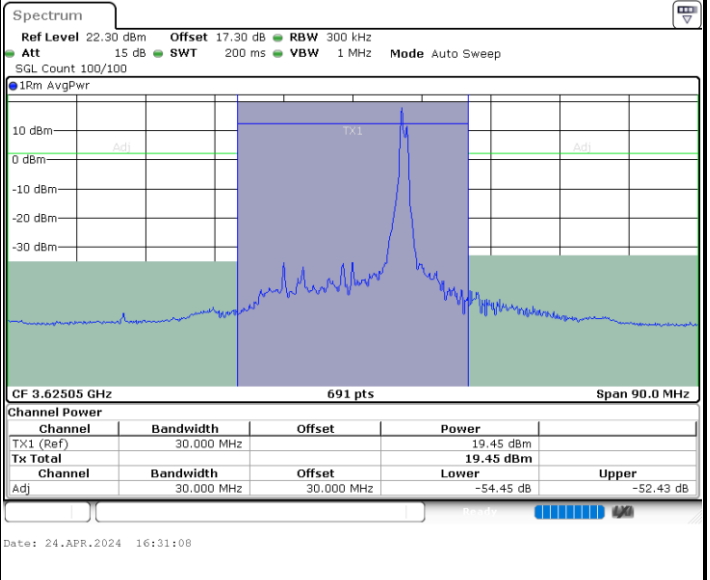

N/A

LTE Band 48C / 20MHz+5MHz

64QAM

Lowest Channel / 1RB0 and 1RB24

Lowest Channel / 1RB99 and 1RB0

Lowest Channel / FullIRB

N/A

LTE Band 48C / 20MHz+5MHz

64QAM

Middle Channel / 1RB0 and 1RB24

Middle Channel / 1RB99 and 1RB0

Middle Channel / FullIRB

N/A

LTE Band 48C / 20MHz+5MHz

64QAM

Highest Channel / 1RB0 and 1RB24