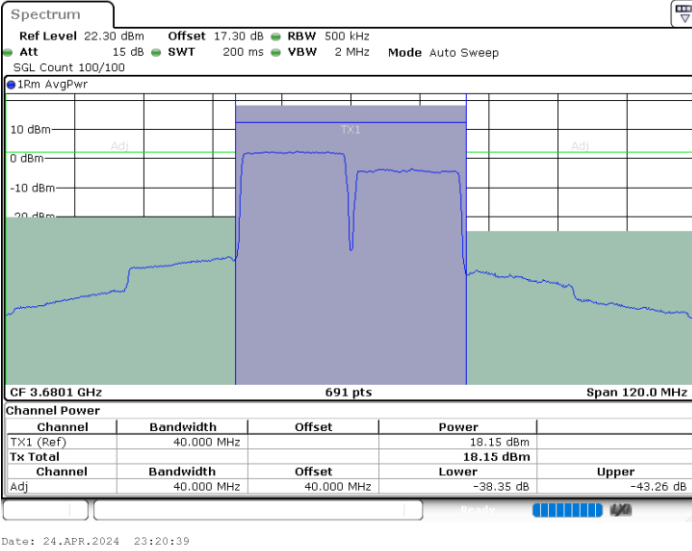

LTE Band 48C / 20MHz+20MHz

64QAM

Highest Channel / 1RB0 and 1RB99

Highest Channel / 1RB99 and 1RB0

Highest Channel / FullIRB

N/A

LTE Band 48C / 5MHz+20MHz

256QAM

Lowest Channel / 1RB0 and 1RB9

Lowest Channel / 1RB24 and 1RB0

Lowest Channel / FullIRB

N/A

LTE Band 48C / 5MHz+20MHz

256QAM

Middle Channel / 1RB0 and 1RB99

Middle Channel / 1RB24 and 1RB0