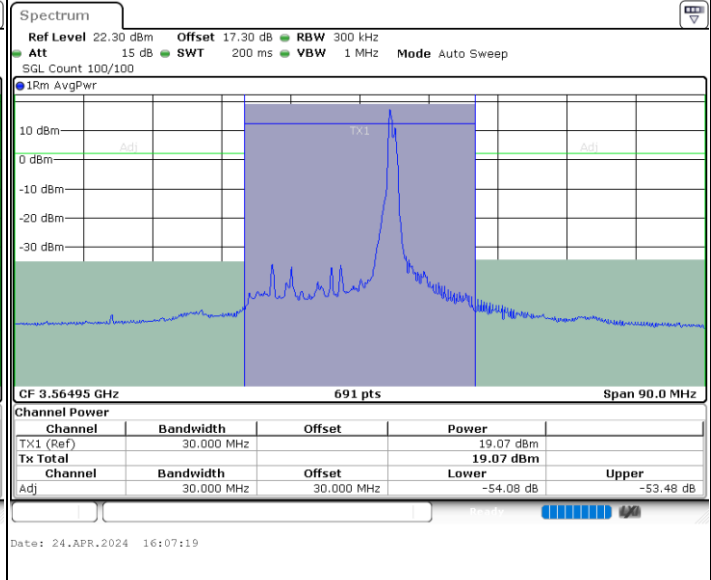

N/A

LTE Band 48C / 20MHz+5MHz

64QAM

Lowest Channel / 1RB0 and 1RB24

Lowest Channel / 1RB99 and 1RB0

Lowest Channel / FullIRB

N/A

LTE Band 48C / 20MHz+5MHz

64QAM

Middle Channel / 1RB0 and 1RB24

Middle Channel / 1RB99 and 1RB0

Middle Channel / FullIRB

N/A

LTE Band 48C / 20MHz+5MHz

64QAM

Highest Channel / 1RB0 and 1RB24