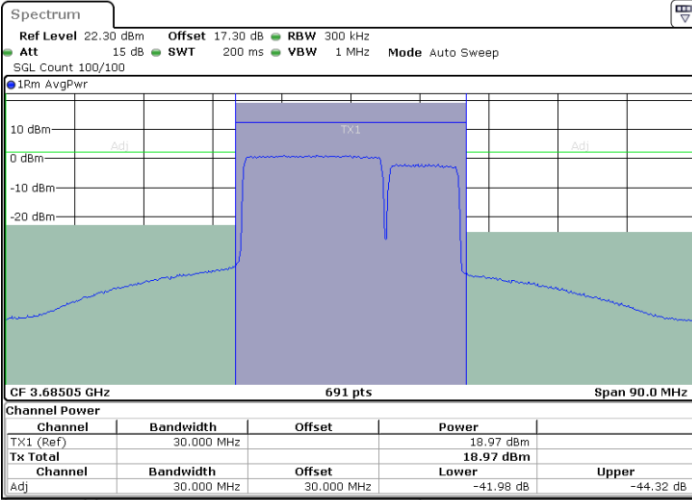

LTE Band 48C / 20MHz+10MHz

64QAM

Highest Channel / 1RB0 and 1RB49

Highest Channel / 1RB99 and 1RB0

Date: 24.APR.2024 19:23:22

Date: 24.APR.2024 19:24:51

Highest Channel / FullIRB

N/A

Date: 24.APR.2024 19:18:59

LTE Band 48C / 20MHz+15MHz

64QAM

Lowest Channel / 1RB0 and 1RB74

Lowest Channel / 1RB99 and 1RB0

Date: 24.APR.2024 21:32:17

Date: 24.APR.2024 21:36:41

Lowest Channel / FullIRB