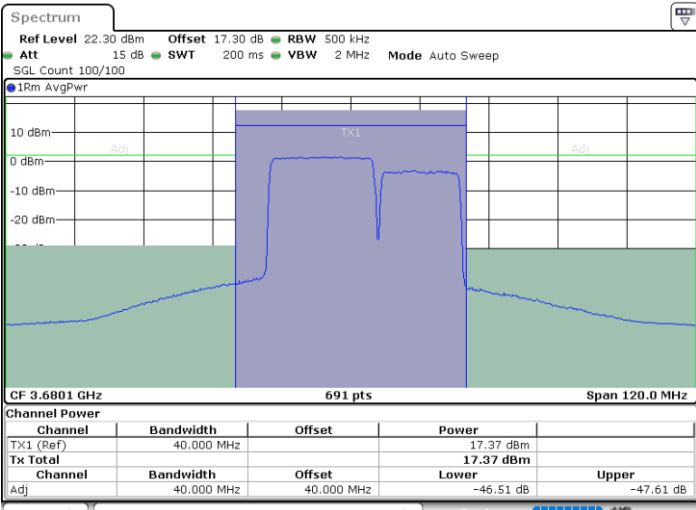

Lowest Channel / 1RB99 and 1RB0

Lowest Channel / FullIRB

N/A

LTE Band 48C / 20MHz+15MHz

256QAM

Middle Channel / 1RB0 and 1RB74

Middle Channel / 1RB99 and 1RB0

Middle Channel / FullIRB

N/A

LTE Band 48C / 20MHz+15MHz

256QAM

Highest Channel / 1RB0 and 1RB74

Highest Channel / 1RB99 and 1RB0

Date: 24.APR.2024 22:18:58

Date: 24.APR.2024 22:20:27

Highest Channel / FullIRB

N/A

Date: 24.APR.2024 22:14:34

LTE Band 48C / 20MHz+20MHz

256QAM

Lowest Channel / 1RB0 and 1RB9

Lowest Channel / 1RB99 and 1RB0

Lowest Channel / FullIRB

N/A