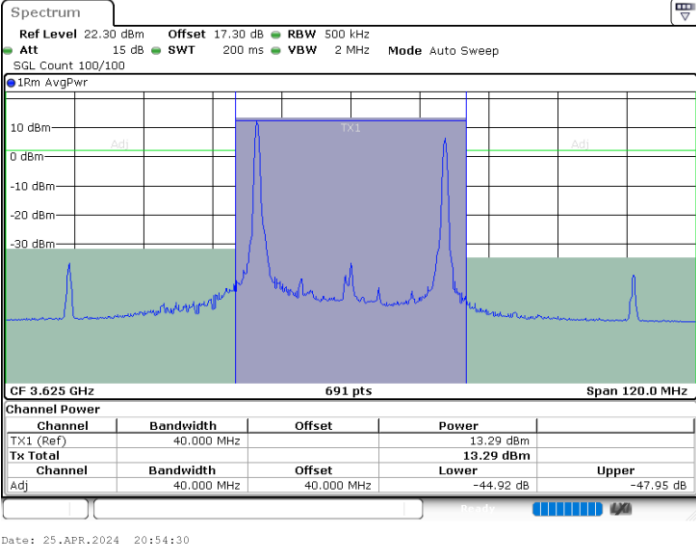

Date: 24.APR.2024 19:24:06

Date: 24.APR.2024 19:25:35

Highest Channel / FullIRB

N/A

Date: 24.APR.2024 19:19:43

LTE Band 48C / 20MHz+15MHz

256QAM

Lowest Channel / 1RB0 and 1RB74

Lowest Channel / 1RB99 and 1RB0

Lowest Channel / FullIRB

N/A

LTE Band 48C / 20MHz+15MHz

256QAM

Middle Channel / 1RB0 and 1RB74

Middle Channel / 1RB99 and 1RB0

Middle Channel / FullIRB

N/A

LTE Band 48C / 20MHz+15MHz

256QAM

Highest Channel / 1RB0 and 1RB74

Highest Channel / 1RB99 and 1RB0

Date: 24.APR.2024 22:18:58

Date: 24.APR.2024 22:20:27

Highest Channel / FullIRB