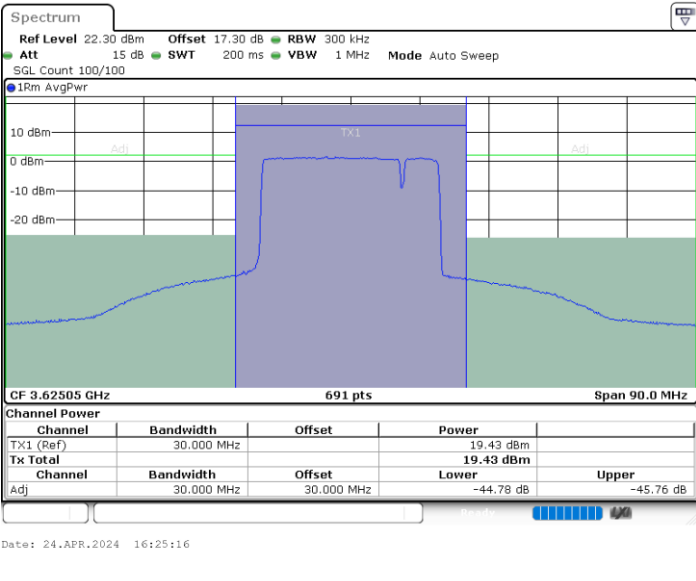

64QAM

Middle Channel / 1RB0 and 1RB24

Middle Channel / 1RB99 and 1RB0

Middle Channel / FullIRB

N/A

LTE Band 48C / 20MHz+5MHz

64QAM

Highest Channel / 1RB0 and 1RB24

Highest Channel / 1RB99 and 1RB0

Date: 24.APR.2024 17:09:56

Date: 24.APR.2024 17:11:25

Highest Channel / FullIRB

N/A

Date: 24.APR.2024 17:05:33

LTE Band 48C / 20MHz+10MHz

64QAM