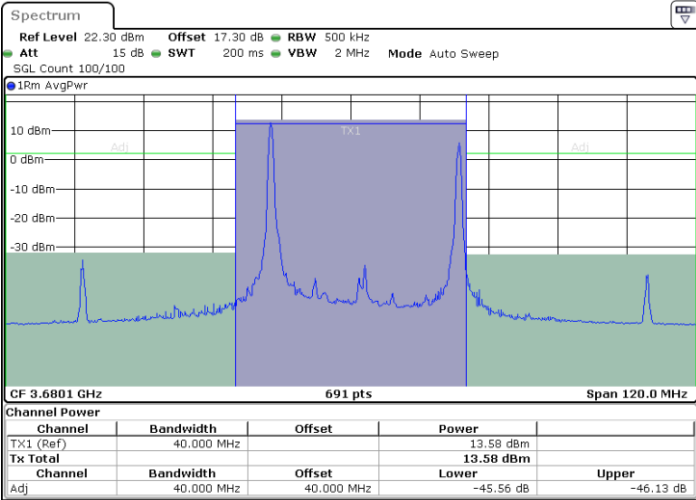

Lowest Channel / 1RB99 and 1RB0

Lowest Channel / FullIRB

N/A

LTE Band 48C / 20MHz+15MHz

256QAM

Middle Channel / 1RB0 and 1RB74

Middle Channel / 1RB99 and 1RB0

Middle Channel / FullIRB

N/A

LTE Band 48C / 20MHz+15MHz

256QAM

Highest Channel / 1RB0 and 1RB74

Highest Channel / 1RB99 and 1RB0

Date: 24.APR.2024 22:18:58

Date: 24.APR.2024 22:20:27

Highest Channel / FullIRB

N/A

Date: 24.APR.2024 22:14:34

LTE Band 48C / 20MHz+20MHz

256QAM

Lowest Channel / 1RB0 and 1RB9

Lowest Channel / 1RB99 and 1RB0

Lowest Channel / FullIRB

N/A