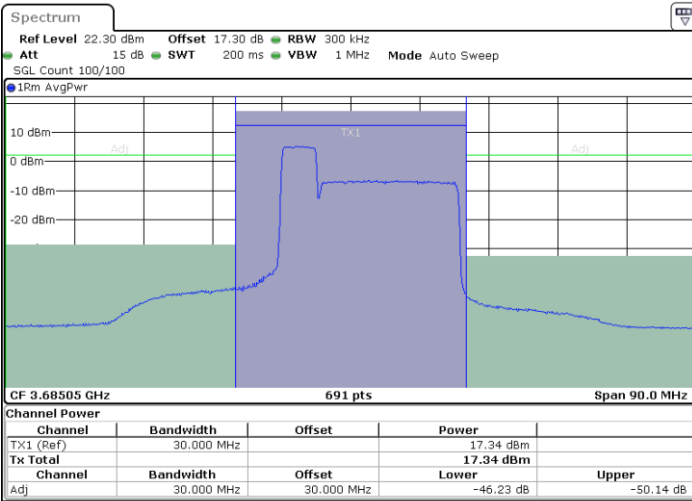

Date: 24.APR.2024 15:19:10

Date: 24.APR.2024 15:23:32

Middle Channel / FullIRB

N/A

Date: 24.APR.2024 15:17:40

LTE Band 48C / 5MHz+20MHz

256QAM

Highest Channel / 1RB0 and 1RB99

Highest Channel / 1RB24 and 1RB0

Date: 24.APR.2024 15:42:51

Date: 24.APR.2024 15:44:19

Highest Channel / FullIRB

N/A

Date: 24.APR.2024 15:38:27

LTE Band 48C / 10MHz+20MHz

256QAM

Lowest Channel / 1RB0 and 1RB9

Lowest Channel / 1RB49 and 1RB0

Date: 24.APR.2024 17:31:34

Date: 24.APR.2024 17:35:57

Lowest Channel / FullIRB

N/A

Date: 24.APR.2024 17:30:05

LTE Band 48C / 10MHz+20MHz