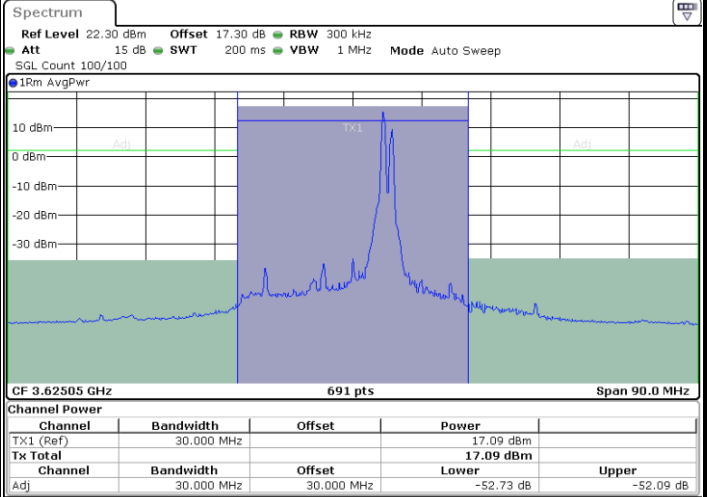

256QAM

Highest Channel / 1RB0 and 1RB24

Highest Channel / 1RB99 and 1RB0

Highest Channel / FullIRB

N/A

LTE Band 48C / 20MHz+10MHz

256QAM

Lowest Channel / 1RB0 and 1RB49

Lowest Channel / 1RB99 and 1RB0

Lowest Channel / FullIRB

N/A

LTE Band 48C / 20MHz+10MHz

256QAM

Middle Channel / 1RB0 and 1RB49

Middle Channel / 1RB99 and 1RB0

Date: 24.APR.2024 19:00:25

Date: 24.APR.2024 19:04:48

Middle Channel / FullIRB

N/A

Date: 24.APR.2024 18:58:56

LTE Band 48C / 20MHz+10MHz

256QAM

Highest Channel / 1RB0 and 1RB49

Highest Channel / 1RB99 and 1RB0