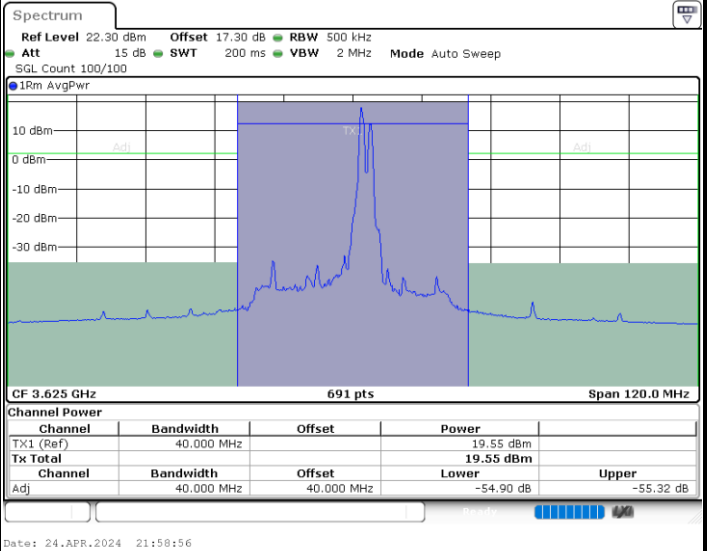

Date: 24.APR.2024 19:18:59

LTE Band 48C / 20MHz+15MHz

64QAM

Lowest Channel / 1RB0 and 1RB74

Lowest Channel / 1RB99 and 1RB0

Date: 24.APR.2024 21:32:17

Date: 24.APR.2024 21:36:41

Lowest Channel / FullIRB

N/A

Date: 24.APR.2024 21:30:47

LTE Band 48C / 20MHz+15MHz

64QAM

Middle Channel / 1RB0 and 1RB74

Middle Channel / 1RB99 and 1RB0

Middle Channel / FullIRB

N/A

LTE Band 48C / 20MHz+15MHz

64QAM

Highest Channel / 1RB0 and 1RB74

Highest Channel / 1RB99 and 1RB0

Highest Channel / FullIRB

N/A

LTE Band 48C / 20MHz+20MHz

64QAM

Lowest Channel / 1RB0 and 1RB9

Lowest Channel / 1RB99 and 1RB0

Date: 24.APR.2024 22:39:04

Date: 24.APR.2024 22:43:28

Lowest Channel / FullIRB

N/A

Date: 24.APR.2024 22:37:34

LTE Band 48C / 20MHz+20MHz