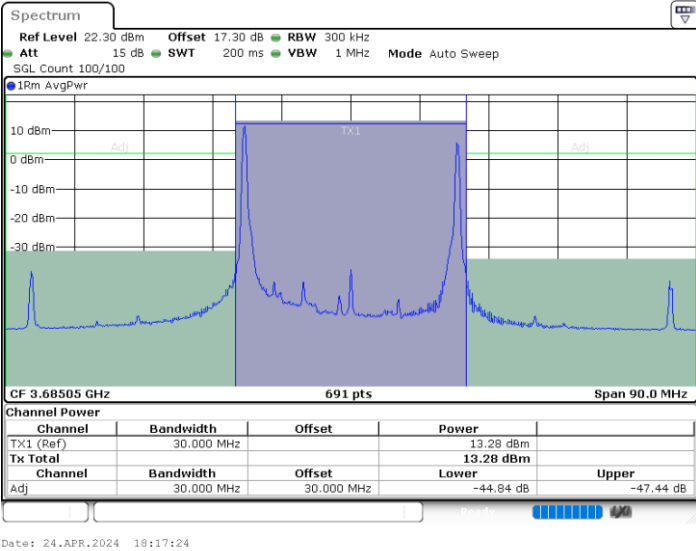

Lowest Channel / 1RB0 and 1RB9

Lowest Channel / 1RB49 and 1RB0

Date: 24.APR.2024 17:31:34

Date: 24.APR.2024 17:35:57

Lowest Channel / FullIRB

N/A

Date: 24.APR.2024 17:30:05

LTE Band 48C / 10MHz+20MHz

256QAM

Middle Channel / 1RB0 and 1RB9

Middle Channel / 1RB49 and 1RB0

Middle Channel / FullIRB

N/A

LTE Band 48C / 10MHz+20MHz

256QAM

Highest Channel / 1RB0 and 1RB99

Highest Channel / 1RB49 and 1RB0

Highest Channel / FullIRB

N/A

LTE Band 48C / 15MHz+20MHz

256QAM

Lowest Channel / 1RB0 and 1RB9

Lowest Channel / 1RB74 and 1RB0

Date: 24.APR.2024 20:26:08