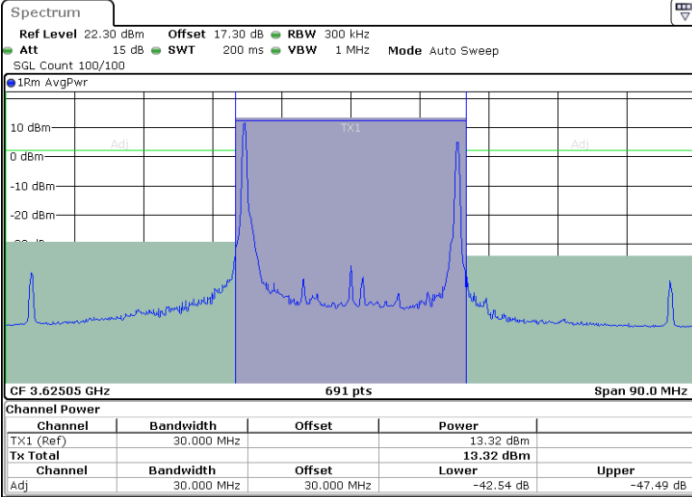

256QAM

Highest Channel / 1RB0 and 1RB24

Highest Channel / 1RB99 and 1RB0

Highest Channel / FullIRB

N/A

LTE Band 48C / 20MHz+10MHz

256QAM

Lowest Channel / 1RB0 and 1RB49

Lowest Channel / 1RB99 and 1RB0

Lowest Channel / FullIRB

N/A

LTE Band 48C / 20MHz+10MHz

256QAM

Middle Channel / 1RB0 and 1RB49

Middle Channel / 1RB99 and 1RB0

Date: 24.APR.2024 19:00:25

Date: 24.APR.2024 19:04:48

Middle Channel / FullIRB

N/A

Date: 24.APR.2024 18:58:56

LTE Band 48C / 20MHz+10MHz

256QAM

Highest Channel / 1RB0 and 1RB49

Highest Channel / 1RB99 and 1RB0