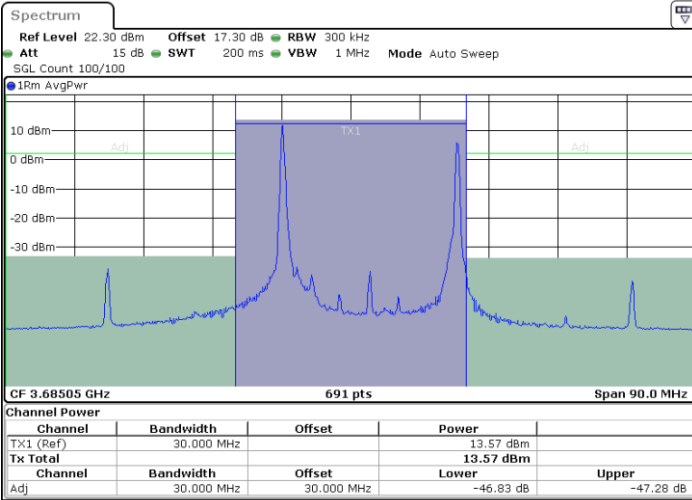

Date: 24.APR.2024 15:19:10

Date: 24.APR.2024 15:23:32

Middle Channel / FullIRB

N/A

Date: 24.APR.2024 15:17:40

LTE Band 48C / 5MHz+20MHz

256QAM

Highest Channel / 1RB0 and 1RB99

Highest Channel / 1RB24 and 1RB0

Date: 24.APR.2024 15:42:51

Date: 24.APR.2024 15:44:19

Highest Channel / FullIRB

N/A

Date: 24.APR.2024 15:38:27

LTE Band 48C / 10MHz+20MHz

256QAM