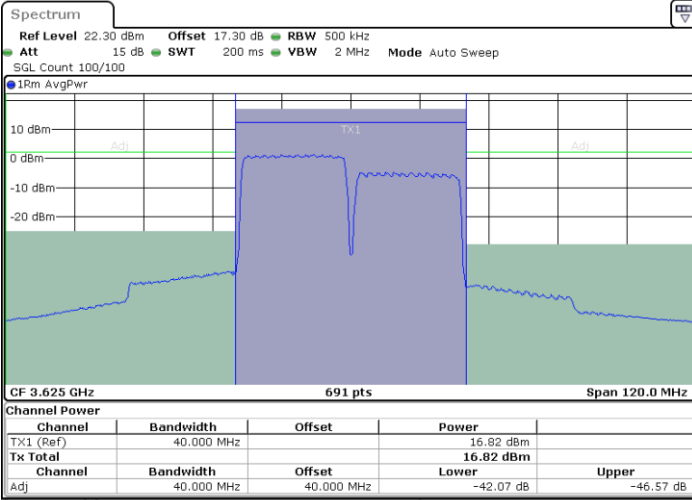

N/A

Date: 24.APR.2024 22:14:34

LTE Band 48C / 20MHz+20MHz

256QAM

Lowest Channel / 1RB0 and 1RB9

Lowest Channel / 1RB99 and 1RB0

Lowest Channel / FullIRB

N/A

LTE Band 48C / 20MHz+20MHz

256QAM

MiddleChannel / 1RB0 and 1RB99

Middle Channel / 1RB99 and 1RB0

Date: 24.APR.2024 23:02:03

Date: 24.APR.2024 23:06:27

Middle Channel / FullIRB

N/A

Date: 25.APR.2024 21:30:21

LTE Band 48C / 20MHz+20MHz

256QAM

Highest Channel / 1RB0 and 1RB99

Highest Channel / 1RB99 and 1RB0

Highest Channel / FullIRB

N/A