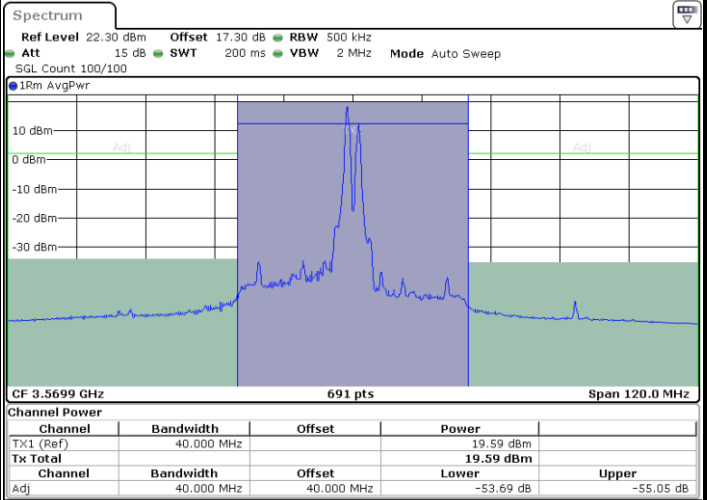

LTE Band 48C / 20MHz+15MHz

64QAM

Highest Channel / 1RB0 and 1RB74

Highest Channel / 1RB99 and 1RB0

Highest Channel / FullIRB

N/A

LTE Band 48C / 20MHz+20MHz

64QAM

Lowest Channel / 1RB0 and 1RB9

Lowest Channel / 1RB99 and 1RB0

Date: 24.APR.2024 22:39:04

Date: 24.APR.2024 22:43:28

Lowest Channel / FullIRB

N/A

Date: 24.APR.2024 22:37:34

LTE Band 48C / 20MHz+20MHz