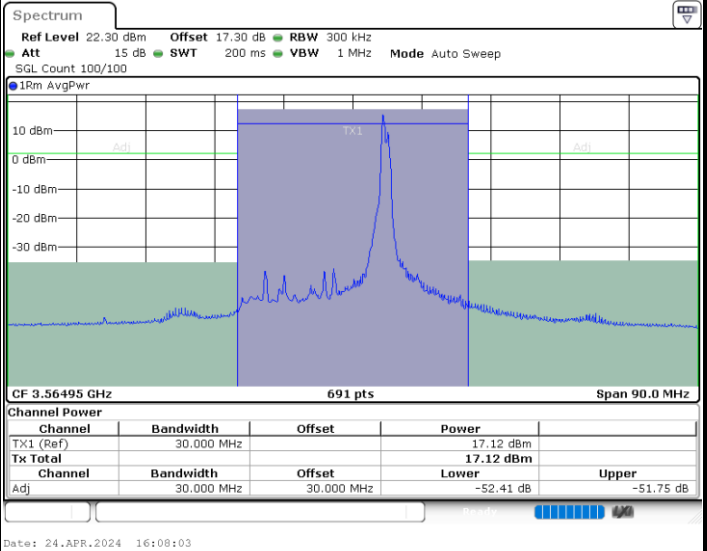

Date: 24.APR.2024 20:30:33

Lowest Channel / FullIRB

N/A

Date: 24.APR.2024 20:24:38

LTE Band 48C / 15MHz+20MHz

256QAM

Middle Channel / 1RB0 and 1RB99

Middle Channel / 1RB74 and 1RB0

Middle Channel / FullIRB

N/A

LTE Band 48C / 15MHz+20MHz

256QAM

Highest Channel / 1RB0 and 1RB99

Highest Channel / 1RB74 and 1RB0

Highest Channel / FullIRB

N/A

LTE Band 48C / 20MHz+5MHz

256QAM

Lowest Channel / 1RB0 and 1RB24

Lowest Channel / 1RB99 and 1RB0

Lowest Channel / FullIRB

N/A

LTE Band 48C / 20MHz+5MHz

256QAM