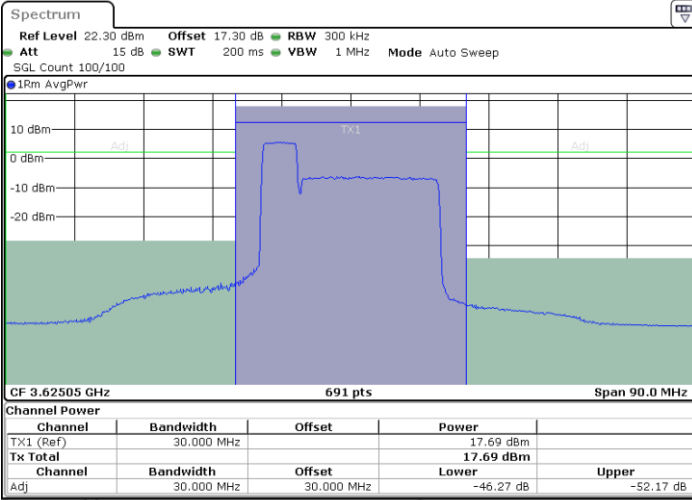

LTE Band 48C / 20MHz+20MHz

64QAM

Highest Channel / 1RB0 and 1RB99

Highest Channel / 1RB99 and 1RB0

Highest Channel / FullIRB

N/A

LTE Band 48C / 5MHz+20MHz

256QAM

Lowest Channel / 1RB0 and 1RB9

Lowest Channel / 1RB24 and 1RB0

Lowest Channel / FullIRB

N/A

LTE Band 48C / 5MHz+20MHz

256QAM

Middle Channel / 1RB0 and 1RB99

Middle Channel / 1RB24 and 1RB0

Date: 24.APR.2024 15:19:10

Date: 24.APR.2024 15:23:32

Middle Channel / FullIRB

N/A

Date: 24.APR.2024 15:17:40

LTE Band 48C / 5MHz+20MHz

256QAM

Highest Channel / 1RB0 and 1RB99

Highest Channel / 1RB24 and 1RB0

Date: 24.APR.2024 15:42:51

Date: 24.APR.2024 15:44:19

Highest Channel / FullIRB

N/A

Date: 24.APR.2024 15:38:27

LTE Band 48C / 10MHz+20MHz

256QAM