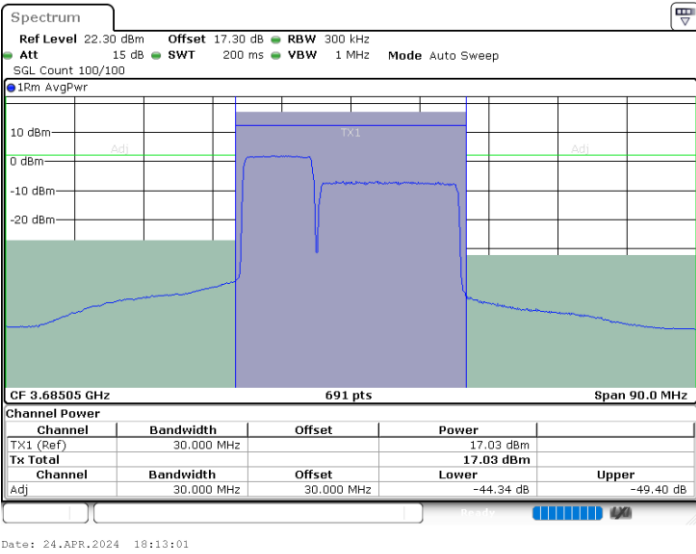

Lowest Channel / 1RB0 and 1RB9

Lowest Channel / 1RB49 and 1RB0

Date: 24.APR.2024 17:31:34

Date: 24.APR.2024 17:35:57

Lowest Channel / FullIRB

N/A

Date: 24.APR.2024 17:30:05

LTE Band 48C / 10MHz+20MHz

256QAM

Middle Channel / 1RB0 and 1RB9

Middle Channel / 1RB49 and 1RB0

Middle Channel / FullIRB

N/A

LTE Band 48C / 10MHz+20MHz

256QAM

Highest Channel / 1RB0 and 1RB99

Highest Channel / 1RB49 and 1RB0

Highest Channel / FullIRB

N/A

LTE Band 48C / 15MHz+20MHz

256QAM

Lowest Channel / 1RB0 and 1RB9

Lowest Channel / 1RB74 and 1RB0

Date: 24.APR.2024 20:26:08