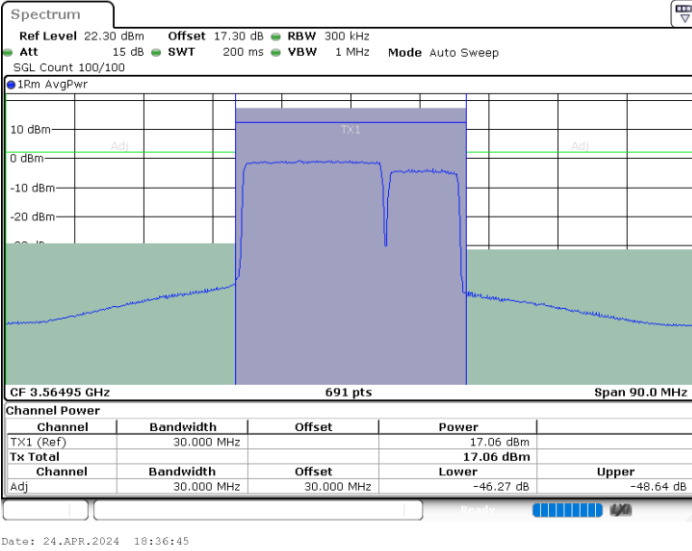

Middle Channel / 1RB0 and 1RB24

Middle Channel / 1RB99 and 1RB0

Date: 24.APR.2024 16:27:29

Date: 24.APR.2024 16:31:52

Middle Channel / FullIRB

N/A

Date: 24.APR.2024 16:26:00

LTE Band 48C / 20MHz+5MHz

256QAM

Highest Channel / 1RB0 and 1RB24

Highest Channel / 1RB99 and 1RB0

Highest Channel / FullIRB

N/A

LTE Band 48C / 20MHz+10MHz

256QAM

Lowest Channel / 1RB0 and 1RB49

Lowest Channel / 1RB99 and 1RB0

Lowest Channel / FullIRB

N/A

LTE Band 48C / 20MHz+10MHz

256QAM

Middle Channel / 1RB0 and 1RB49

Middle Channel / 1RB99 and 1RB0

Date: 24.APR.2024 19:00:25

Date: 24.APR.2024 19:04:48

Middle Channel / FullIRB

N/A

Date: 24.APR.2024 18:58:56

LTE Band 48C / 20MHz+10MHz

256QAM

Highest Channel / 1RB0 and 1RB49

Highest Channel / 1RB99 and 1RB0