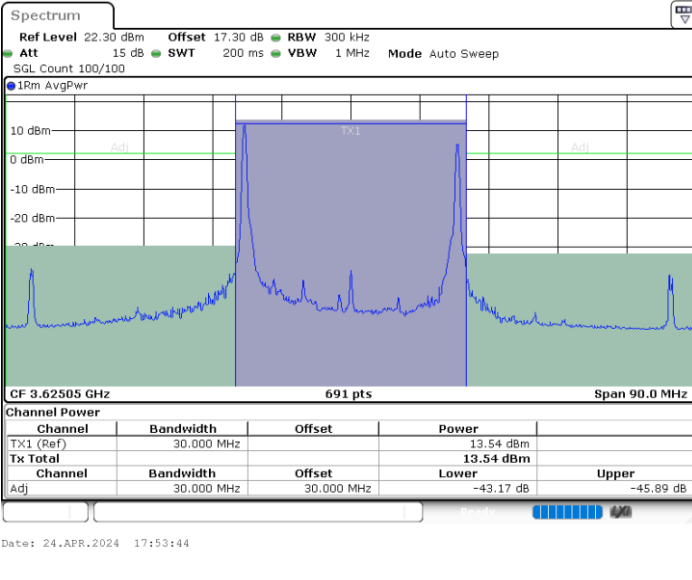

Highest Channel / 1RB24 and 1RB0

Date: 24.APR.2024 15:42:51

Date: 24.APR.2024 15:44:19

Highest Channel / FullIRB

N/A

Date: 24.APR.2024 15:38:27

LTE Band 48C / 10MHz+20MHz

256QAM

Lowest Channel / 1RB0 and 1RB9

Lowest Channel / 1RB49 and 1RB0

Date: 24.APR.2024 17:31:34

Date: 24.APR.2024 17:35:57

Lowest Channel / FullIRB

N/A

Date: 24.APR.2024 17:30:05

LTE Band 48C / 10MHz+20MHz

256QAM

Middle Channel / 1RB0 and 1RB9

Middle Channel / 1RB49 and 1RB0

Middle Channel / FullIRB

N/A

LTE Band 48C / 10MHz+20MHz

256QAM

Highest Channel / 1RB0 and 1RB99