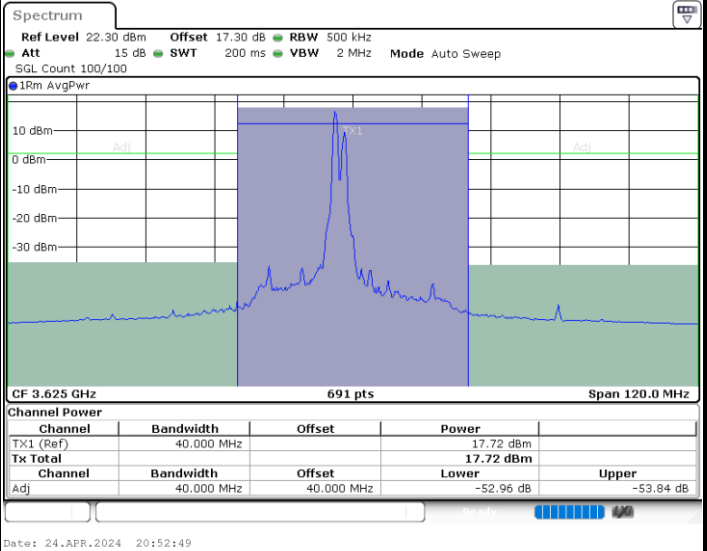

Highest Channel / 1RB49 and 1RB0

Highest Channel / FullIRB

N/A

LTE Band 48C / 15MHz+20MHz

256QAM

Lowest Channel / 1RB0 and 1RB9

Lowest Channel / 1RB74 and 1RB0

Date: 24.APR.2024 20:26:08

Date: 24.APR.2024 20:30:33

Lowest Channel / FullIRB

N/A

Date: 24.APR.2024 20:24:38

LTE Band 48C / 15MHz+20MHz

256QAM

Middle Channel / 1RB0 and 1RB99

Middle Channel / 1RB74 and 1RB0

Middle Channel / FullIRB

N/A

LTE Band 48C / 15MHz+20MHz

256QAM

Highest Channel / 1RB0 and 1RB99

Highest Channel / 1RB74 and 1RB0

Highest Channel / FullIRB

N/A