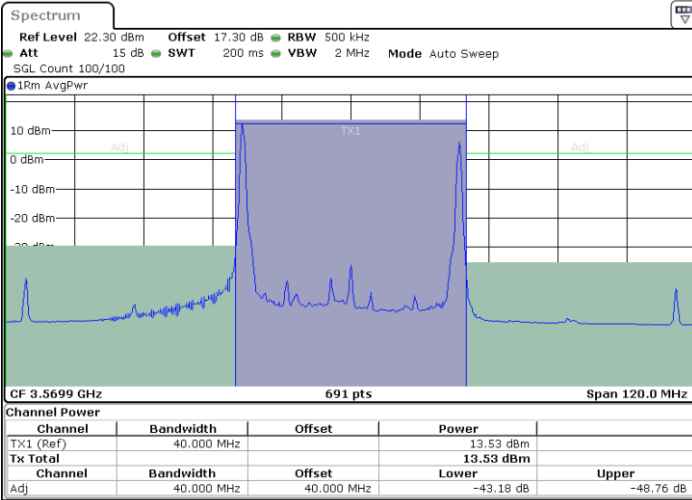

LTE Band 48C / 20MHz+15MHz

64QAM

Highest Channel / 1RB0 and 1RB74

Highest Channel / 1RB99 and 1RB0

Highest Channel / FullIRB

N/A

LTE Band 48C / 20MHz+20MHz

64QAM

Lowest Channel / 1RB0 and 1RB9

Lowest Channel / 1RB99 and 1RB0

Date: 24.APR.2024 22:39:04

Date: 24.APR.2024 22:43:28

Lowest Channel / FullIRB

N/A

Date: 24.APR.2024 22:37:34

LTE Band 48C / 20MHz+20MHz