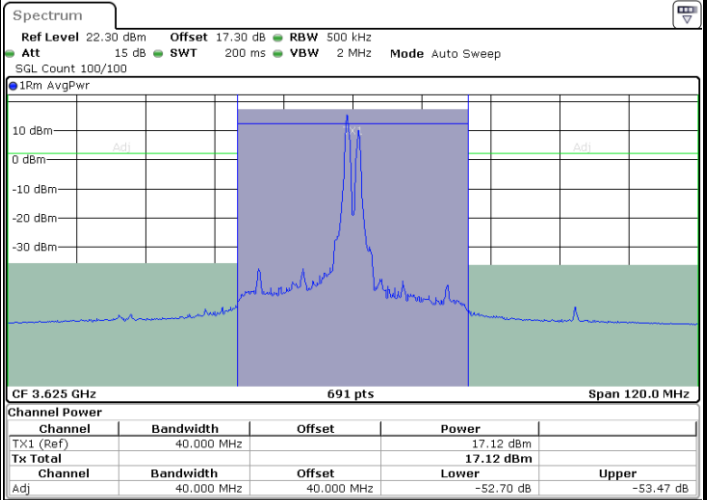

N/A

Date: 24.APR.2024 22:14:34

LTE Band 48C / 20MHz+20MHz

256QAM

Lowest Channel / 1RB0 and 1RB9

Lowest Channel / 1RB99 and 1RB0

Lowest Channel / FullIRB

N/A

LTE Band 48C / 20MHz+20MHz

256QAM

MiddleChannel / 1RB0 and 1RB99

Middle Channel / 1RB99 and 1RB0

Date: 24.APR.2024 23:02:03

Date: 24.APR.2024 23:06:27

Middle Channel / FullIRB

N/A

Date: 25.APR.2024 21:30:21

LTE Band 48C / 20MHz+20MHz

256QAM

Highest Channel / 1RB0 and 1RB99

Highest Channel / 1RB99 and 1RB0

Highest Channel / FullIRB

N/A