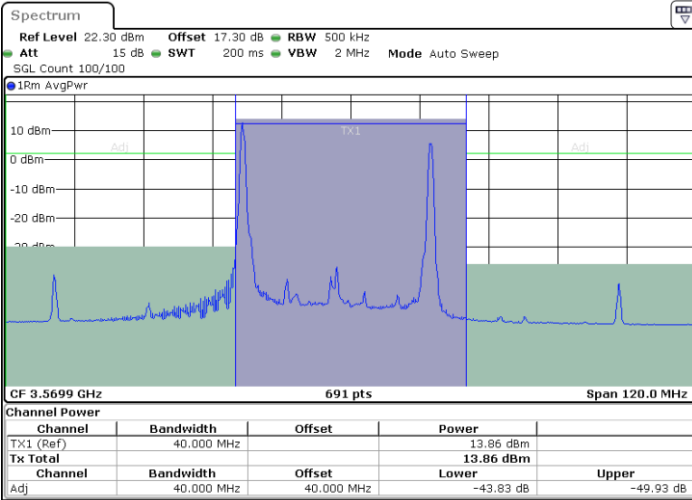

LTE Band 48C / 20MHz+10MHz

64QAM

Highest Channel / 1RB0 and 1RB49

Highest Channel / 1RB99 and 1RB0

Date: 24.APR.2024 19:23:22

Date: 24.APR.2024 19:24:51

Highest Channel / FullIRB

N/A

Date: 24.APR.2024 19:18:59

LTE Band 48C / 20MHz+15MHz

64QAM

Lowest Channel / 1RB0 and 1RB74

Lowest Channel / 1RB99 and 1RB0

Date: 24.APR.2024 21:32:17

Date: 24.APR.2024 21:36:41

Lowest Channel / FullIRB

LTE Band 48C / 20MHz+15MHz

64QAM

Highest Channel / 1RB0 and 1RB74

Highest Channel / 1RB99 and 1RB0

Highest Channel / FullIRB

N/A

LTE Band 48C / 20MHz+20MHz

64QAM