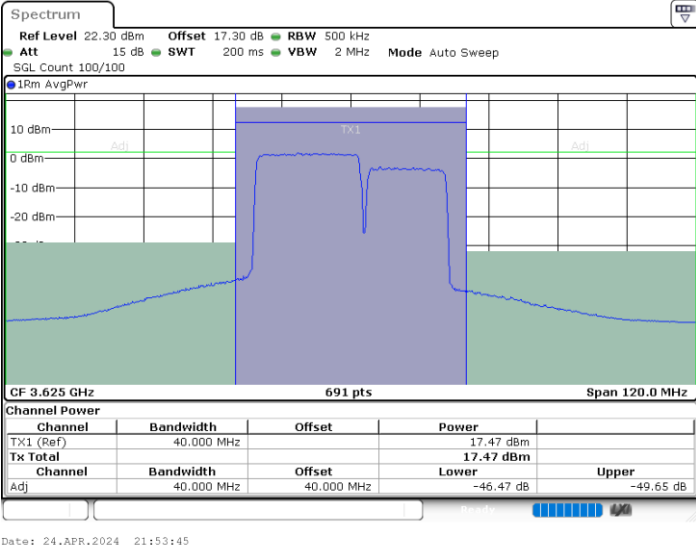

Date: 24.APR.2024 19:24:06

Date: 24.APR.2024 19:25:35

Highest Channel / FullIRB

N/A

Date: 24.APR.2024 19:19:43

LTE Band 48C / 20MHz+15MHz

256QAM

Lowest Channel / 1RB0 and 1RB74

Lowest Channel / 1RB99 and 1RB0

Lowest Channel / FullIRB

N/A

LTE Band 48C / 20MHz+15MHz

256QAM

Middle Channel / 1RB0 and 1RB74

Middle Channel / 1RB99 and 1RB0

Middle Channel / FullIRB

N/A

LTE Band 48C / 20MHz+15MHz

256QAM

Highest Channel / 1RB0 and 1RB74

Highest Channel / 1RB99 and 1RB0

Date: 24.APR.2024 22:18:58

Date: 24.APR.2024 22:20:27

Highest Channel / FullIRB