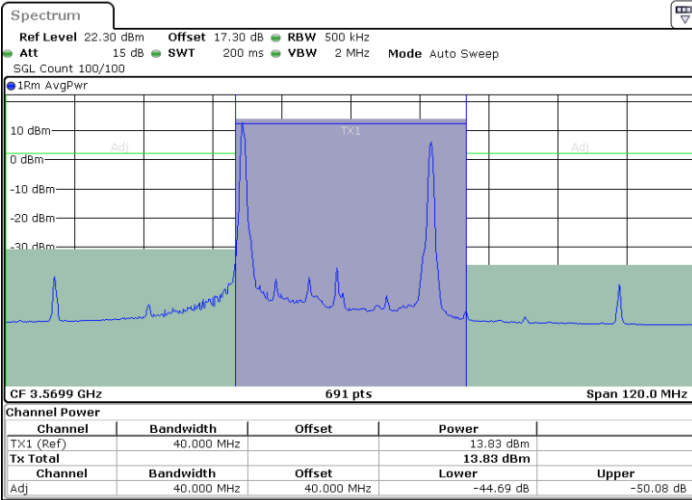

Date: 24.APR.2024 18:12:18

LTE Band 48C / 15MHz+20MHz

64QAM

Lowest Channel / 1RB0 and 1RB9

Lowest Channel / 1RB74 and 1RB0

Date: 24.APR.2024 20:25:24

Date: 24.APR.2024 20:29:49

Lowest Channel / FullIRB