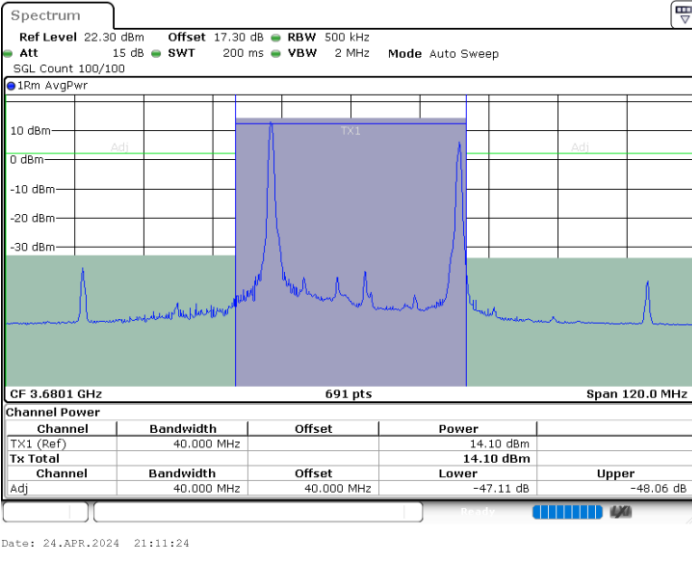

Middle Channel / FullIRB

N/A

Date: 25.APR.2024 20:25:38

LTE Band 48C / 15MHz+20MHz

64QAM

Highest Channel / 1RB0 and 1RB99

Highest Channel / 1RB74 and 1RB0

Highest Channel / FullIRB

N/A

LTE Band 48C / 20MHz+5MHz

64QAM

Lowest Channel / 1RB0 and 1RB24

Lowest Channel / 1RB99 and 1RB0

Lowest Channel / FullIRB

N/A

LTE Band 48C / 20MHz+5MHz