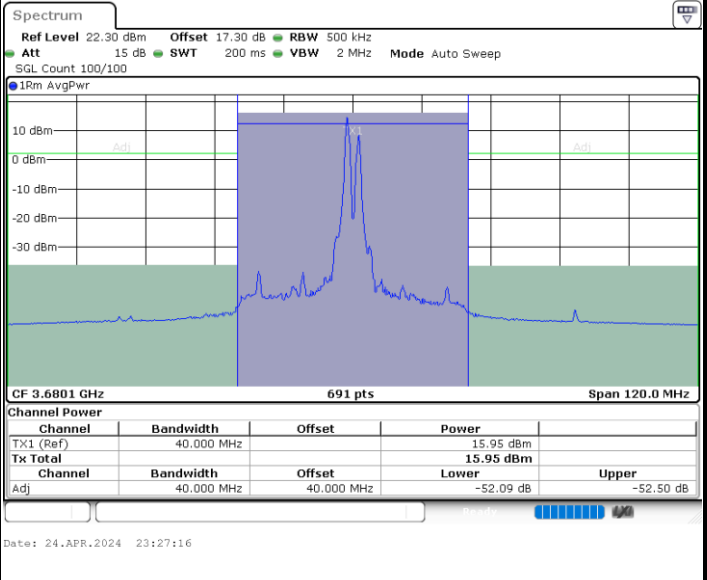

LTE Band 48C / 20MHz+20MHz

256QAM

MiddleChannel / 1RB0 and 1RB99

Middle Channel / 1RB99 and 1RB0

Date: 24.APR.2024 23:02:03

Date: 24.APR.2024 23:06:27

Middle Channel / FullIRB

N/A

Date: 25.APR.2024 21:30:21

LTE Band 48C / 20MHz+20MHz

256QAM

Highest Channel / 1RB0 and 1RB99

Highest Channel / 1RB99 and 1RB0

Highest Channel / FullIRB

N/A