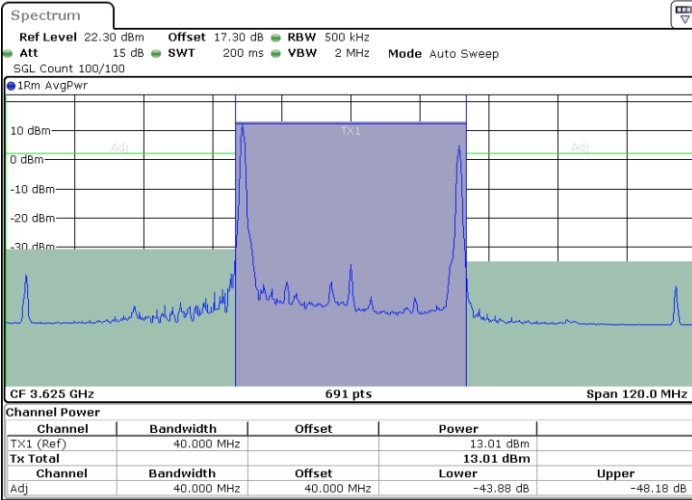

LTE Band 48C / 20MHz+20MHz

64QAM

MiddleChannel / 1RB0 and 1RB99

Middle Channel / 1RB99 and 1RB0

Date: 24.APR.2024 23:01:18