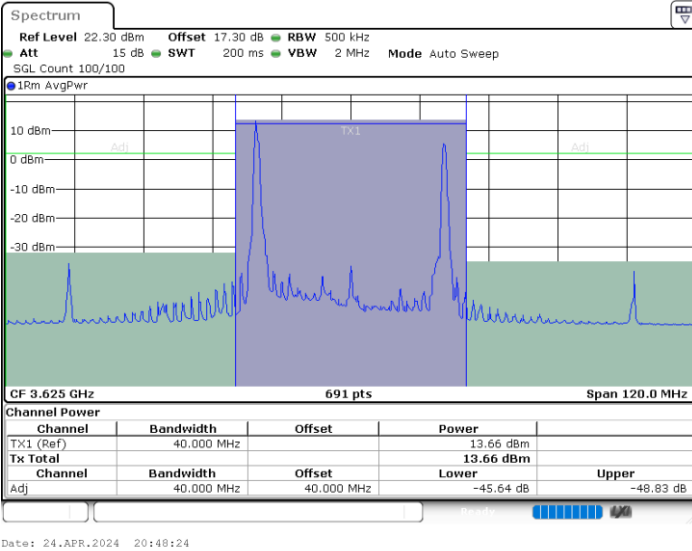

Date: 24.APR.2024 20:30:33

Lowest Channel / FullIRB

N/A

Date: 24.APR.2024 20:24:38

LTE Band 48C / 15MHz+20MHz

256QAM

Middle Channel / 1RB0 and 1RB99

Middle Channel / 1RB74 and 1RB0

Middle Channel / FullIRB

N/A

LTE Band 48C / 15MHz+20MHz

256QAM

Highest Channel / 1RB0 and 1RB99

Highest Channel / 1RB74 and 1RB0

Highest Channel / FullIRB

N/A