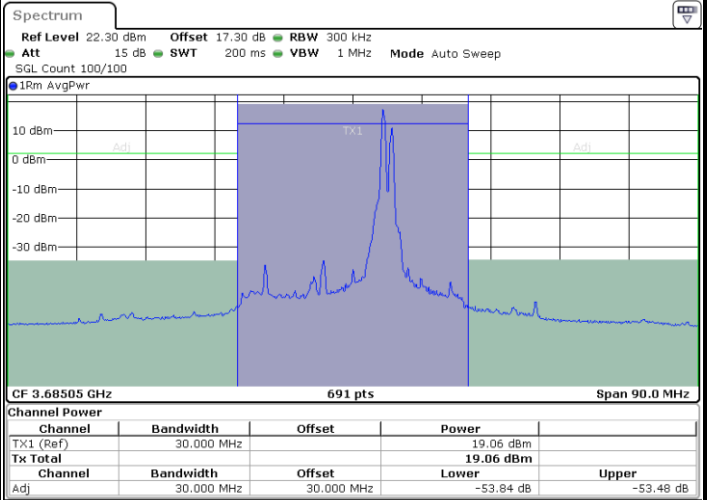

LTE Band 48C / 20MHz+10MHz

64QAM

Highest Channel / 1RB0 and 1RB49

Highest Channel / 1RB99 and 1RB0

Date: 24.APR.2024 19:23:22

Date: 24.APR.2024 19:24:51

Highest Channel / FullIRB

N/A

Date: 24.APR.2024 19:18:59

LTE Band 48C / 20MHz+15MHz

64QAM

Lowest Channel / 1RB0 and 1RB74

Lowest Channel / 1RB99 and 1RB0

Date: 24.APR.2024 21:32:17

Date: 24.APR.2024 21:36:41

Lowest Channel / FullIRB