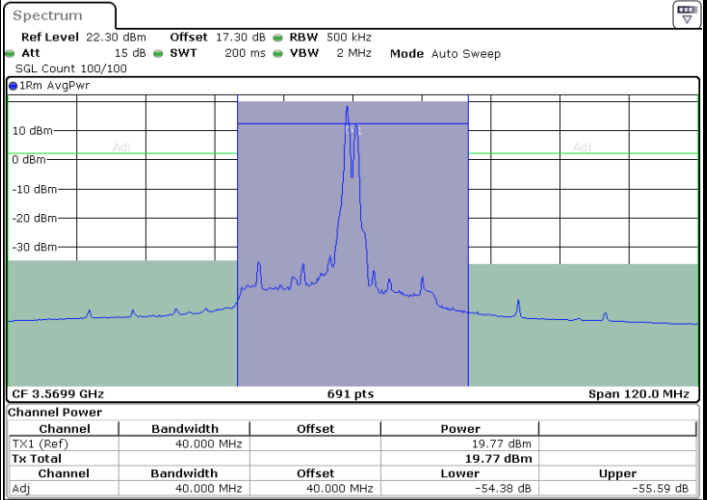

LTE Band 48C / 20MHz+10MHz

64QAM

Highest Channel / 1RB0 and 1RB49

Highest Channel / 1RB99 and 1RB0

Date: 24.APR.2024 19:23:22

Date: 24.APR.2024 19:24:51

Highest Channel / FullIRB

N/A

Date: 24.APR.2024 19:18:59

LTE Band 48C / 20MHz+15MHz

64QAM

Lowest Channel / 1RB0 and 1RB74

Lowest Channel / 1RB99 and 1RB0

Date: 24.APR.2024 21:32:17

Date: 24.APR.2024 21:36:41

Lowest Channel / FullIRB

LTE Band 48C / 20MHz+15MHz

64QAM

Highest Channel / 1RB0 and 1RB74

Highest Channel / 1RB99 and 1RB0

Highest Channel / FullIRB

N/A

LTE Band 48C / 20MHz+20MHz

64QAM