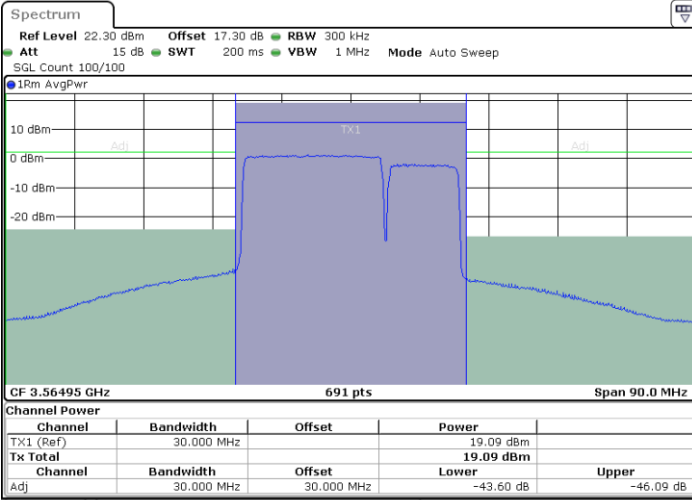

Highest Channel / 1RB99 and 1RB0

Date: 24.APR.2024 17:09:56

Date: 24.APR.2024 17:11:25

Highest Channel / FullIRB

N/A

Date: 24.APR.2024 17:05:33

LTE Band 48C / 20MHz+10MHz

64QAM

Lowest Channel / 1RB0 and 1RB49

Lowest Channel / 1RB99 and 1RB0

Date: 24.APR.2024 18:37:30

Date: 24.APR.2024 18:41:53

Lowest Channel / FullIRB

N/A

Date: 24.APR.2024 18:36:01

LTE Band 48C / 20MHz+10MHz

LTE Band 48C / 20MHz+10MHz

64QAM

Highest Channel / 1RB0 and 1RB49

Highest Channel / 1RB99 and 1RB0

Date: 24.APR.2024 19:23:22

Date: 24.APR.2024 19:24:51

Highest Channel / FullIRB

N/A