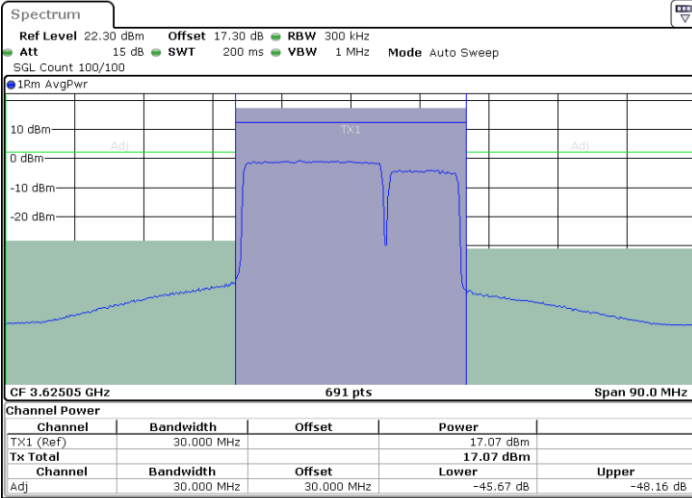

256QAM

Highest Channel / 1RB0 and 1RB24

Highest Channel / 1RB99 and 1RB0

Highest Channel / FullIRB

N/A

LTE Band 48C / 20MHz+10MHz

256QAM

Lowest Channel / 1RB0 and 1RB49

Lowest Channel / 1RB99 and 1RB0

Lowest Channel / FullIRB

N/A

LTE Band 48C / 20MHz+10MHz

256QAM

Middle Channel / 1RB0 and 1RB49

Middle Channel / 1RB99 and 1RB0

Date: 24.APR.2024 19:00:25

Date: 24.APR.2024 19:04:48

Middle Channel / FullIRB

N/A

Date: 24.APR.2024 18:58:56

LTE Band 48C / 20MHz+10MHz

256QAM

Highest Channel / 1RB0 and 1RB49

Highest Channel / 1RB99 and 1RB0

Date: 24.APR.2024 19:24:06

Date: 24.APR.2024 19:25:35

Highest Channel / FullIRB

N/A

Date: 24.APR.2024 19:19:43

LTE Band 48C / 20MHz+15MHz

256QAM

Lowest Channel / 1RB0 and 1RB74