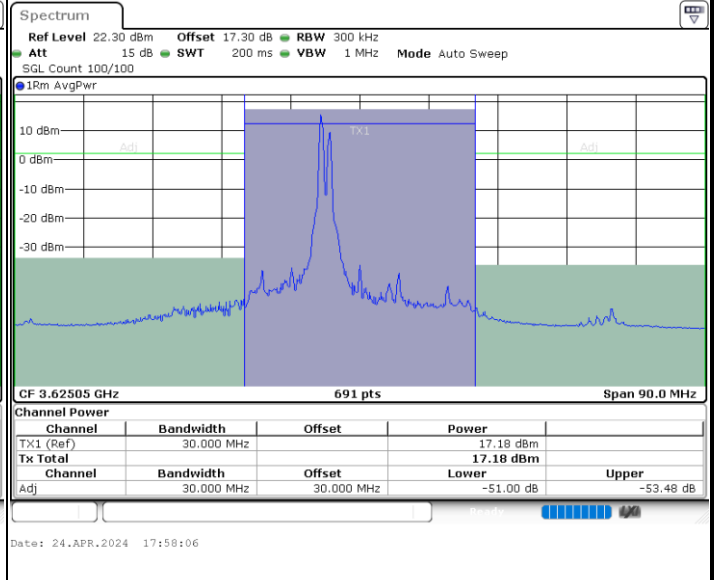

Highest Channel / 1RB24 and 1RB0

Date: 24.APR.2024 15:42:51

Date: 24.APR.2024 15:44:19

Highest Channel / FullIRB

N/A

Date: 24.APR.2024 15:38:27

LTE Band 48C / 10MHz+20MHz

256QAM

Lowest Channel / 1RB0 and 1RB9

Lowest Channel / 1RB49 and 1RB0

Date: 24.APR.2024 17:31:34

Date: 24.APR.2024 17:35:57

Lowest Channel / FullIRB

N/A

Date: 24.APR.2024 17:30:05

LTE Band 48C / 10MHz+20MHz

256QAM

Middle Channel / 1RB0 and 1RB9

Middle Channel / 1RB49 and 1RB0

Middle Channel / FullIRB

N/A

LTE Band 48C / 10MHz+20MHz

256QAM

Highest Channel / 1RB0 and 1RB99