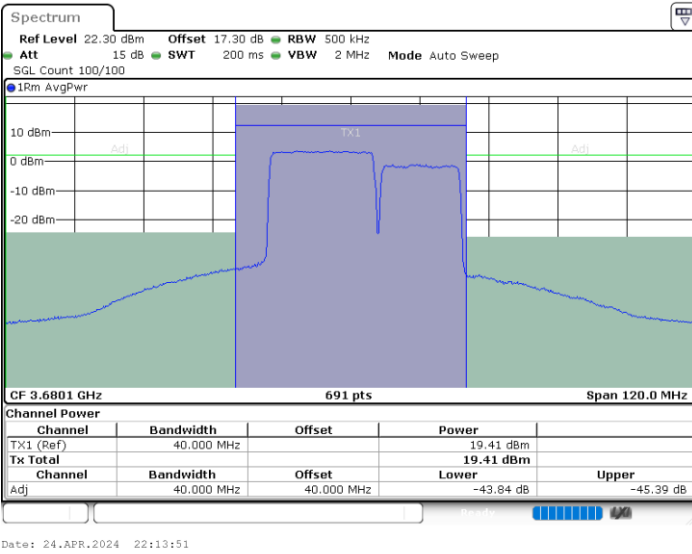

LTE Band 48C / 20MHz+15MHz

64QAM

Highest Channel / 1RB0 and 1RB74

Highest Channel / 1RB99 and 1RB0

Highest Channel / FullIRB

N/A

LTE Band 48C / 20MHz+20MHz

64QAM

Lowest Channel / 1RB0 and 1RB9

Lowest Channel / 1RB99 and 1RB0

Date: 24.APR.2024 22:39:04

Date: 24.APR.2024 22:43:28

Lowest Channel / FullIRB

N/A

Date: 24.APR.2024 22:37:34

LTE Band 48C / 20MHz+20MHz