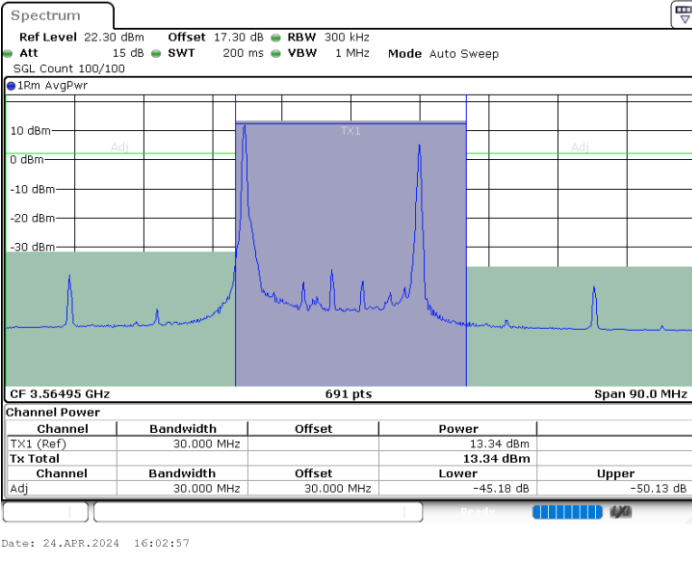

N/A

LTE Band 48C / 20MHz+5MHz

64QAM

Lowest Channel / 1RB0 and 1RB24

Lowest Channel / 1RB99 and 1RB0

Lowest Channel / FullIRB

N/A

LTE Band 48C / 20MHz+5MHz

64QAM

Middle Channel / 1RB0 and 1RB24

Middle Channel / 1RB99 and 1RB0

Middle Channel / FullIRB

N/A

LTE Band 48C / 20MHz+5MHz

64QAM

Highest Channel / 1RB0 and 1RB24