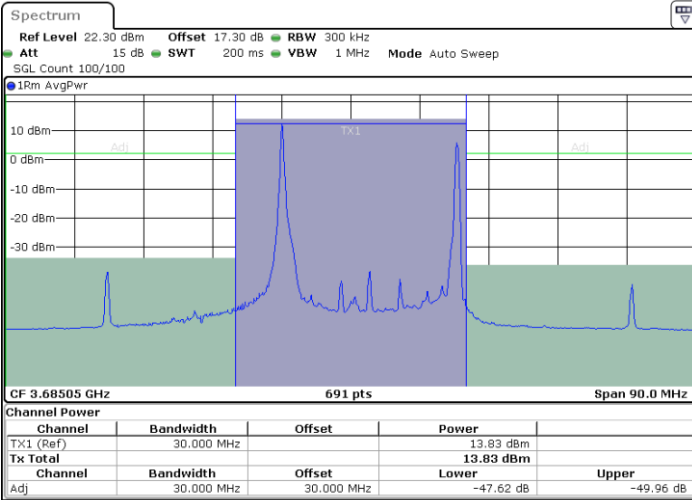

N/A

LTE Band 48C / 20MHz+5MHz

64QAM

Lowest Channel / 1RB0 and 1RB24

Lowest Channel / 1RB99 and 1RB0

Lowest Channel / FullIRB

N/A

LTE Band 48C / 20MHz+5MHz

64QAM

Middle Channel / 1RB0 and 1RB24

Middle Channel / 1RB99 and 1RB0

Middle Channel / FullIRB

N/A

LTE Band 48C / 20MHz+5MHz

64QAM

Highest Channel / 1RB0 and 1RB24

Highest Channel / 1RB99 and 1RB0

Date: 24.APR.2024 17:09:56

Date: 24.APR.2024 17:11:25

Highest Channel / FullIRB

N/A

Date: 24.APR.2024 17:05:33

LTE Band 48C / 20MHz+10MHz

64QAM