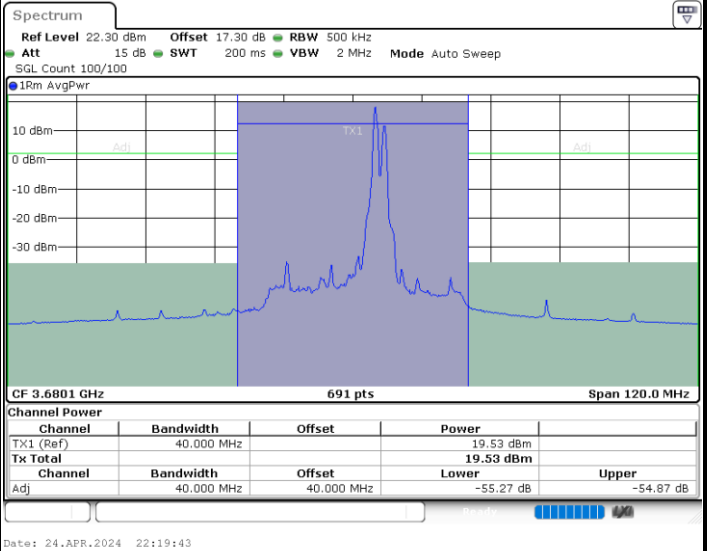

Date: 24.APR.2024 19:18:59

LTE Band 48C / 20MHz+15MHz

64QAM

Lowest Channel / 1RB0 and 1RB74

Lowest Channel / 1RB99 and 1RB0

Date: 24.APR.2024 21:32:17

Date: 24.APR.2024 21:36:41

Lowest Channel / FullIRB

N/A

Date: 24.APR.2024 21:30:47

LTE Band 48C / 20MHz+15MHz

64QAM

Middle Channel / 1RB0 and 1RB74

Middle Channel / 1RB99 and 1RB0

Middle Channel / FullIRB

N/A

LTE Band 48C / 20MHz+15MHz

64QAM

Highest Channel / 1RB0 and 1RB74

Highest Channel / 1RB99 and 1RB0

Highest Channel / FullIRB

N/A

LTE Band 48C / 20MHz+20MHz

64QAM

Lowest Channel / 1RB0 and 1RB9

Lowest Channel / 1RB99 and 1RB0

Date: 24.APR.2024 22:39:04

Date: 24.APR.2024 22:43:28

Lowest Channel / FullIRB

N/A

Date: 24.APR.2024 22:37:34

LTE Band 48C / 20MHz+20MHz