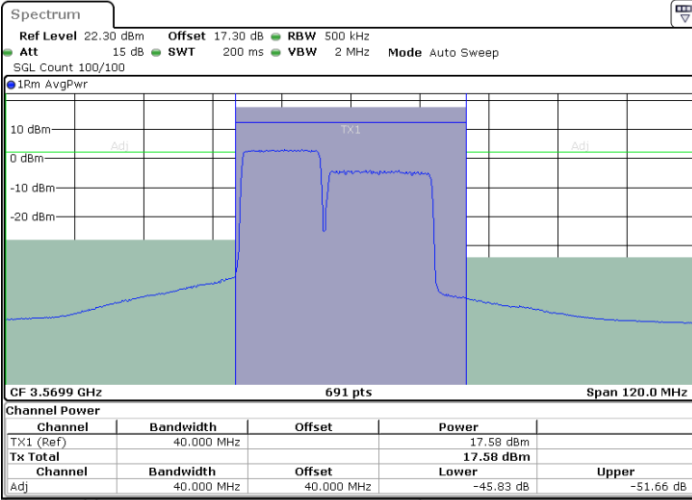

256QAM

Middle Channel / 1RB0 and 1RB9

Middle Channel / 1RB49 and 1RB0

Middle Channel / FullIRB

N/A

LTE Band 48C / 10MHz+20MHz

256QAM

Highest Channel / 1RB0 and 1RB99

Highest Channel / 1RB49 and 1RB0

Highest Channel / FullIRB

N/A

LTE Band 48C / 15MHz+20MHz

256QAM

Lowest Channel / 1RB0 and 1RB9

Lowest Channel / 1RB74 and 1RB0

Date: 24.APR.2024 20:26:08

Date: 24.APR.2024 20:30:33

Lowest Channel / FullIRB

N/A

Date: 24.APR.2024 20:24:38

LTE Band 48C / 15MHz+20MHz

256QAM

Middle Channel / 1RB0 and 1RB99

Middle Channel / 1RB74 and 1RB0

Middle Channel / FullIRB

N/A

LTE Band 48C / 15MHz+20MHz

256QAM

Highest Channel / 1RB0 and 1RB99

Highest Channel / 1RB74 and 1RB0

Highest Channel / FullIRB

N/A