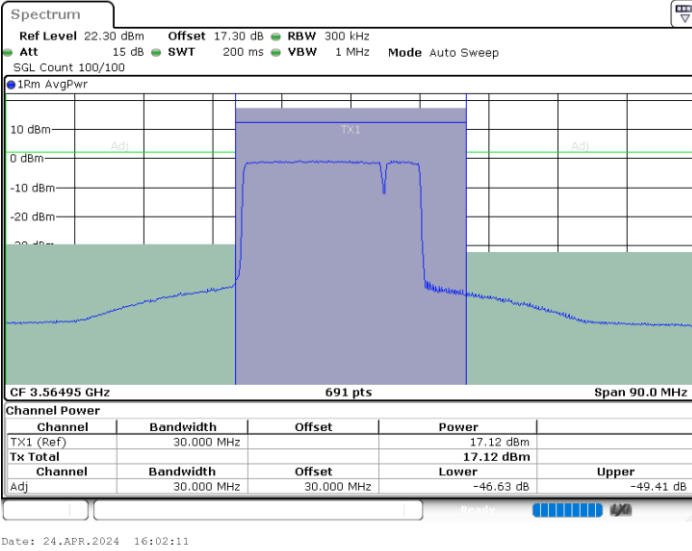

Middle Channel / FullIRB

N/A

LTE Band 48C / 15MHz+20MHz

256QAM

Highest Channel / 1RB0 and 1RB99

Highest Channel / 1RB74 and 1RB0

Highest Channel / FullIRB

N/A

LTE Band 48C / 20MHz+5MHz

256QAM

Lowest Channel / 1RB0 and 1RB24

Lowest Channel / 1RB99 and 1RB0

Lowest Channel / FullIRB

N/A

LTE Band 48C / 20MHz+5MHz

256QAM

Middle Channel / 1RB0 and 1RB24

Middle Channel / 1RB99 and 1RB0

Date: 24.APR.2024 16:27:29

Date: 24.APR.2024 16:31:52

Middle Channel / FullIRB

N/A

Date: 24.APR.2024 16:26:00

LTE Band 48C / 20MHz+5MHz