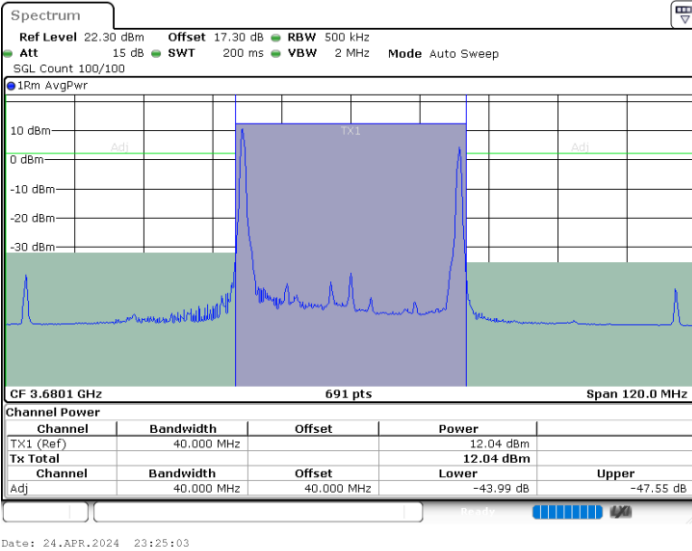

Lowest Channel / 1RB0 and 1RB9

Lowest Channel / 1RB99 and 1RB0

Date: 24.APR.2024 22:39:04

Date: 24.APR.2024 22:43:28

Lowest Channel / FullIRB

N/A

Date: 24.APR.2024 22:37:34

LTE Band 48C / 20MHz+20MHz

LTE Band 48C / 20MHz+20MHz

64QAM

Highest Channel / 1RB0 and 1RB99

Highest Channel / 1RB99 and 1RB0

Highest Channel / FullIRB

N/A

LTE Band 48C / 5MHz+20MHz

256QAM