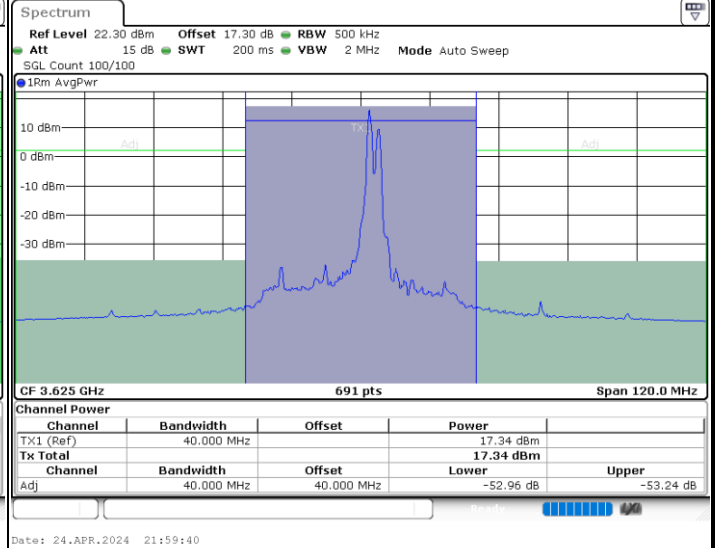

Date: 24.APR.2024 19:24:06

Date: 24.APR.2024 19:25:35

Highest Channel / FullIRB

N/A

Date: 24.APR.2024 19:19:43

LTE Band 48C / 20MHz+15MHz

256QAM

Lowest Channel / 1RB0 and 1RB74

Lowest Channel / 1RB99 and 1RB0

Lowest Channel / FullIRB

N/A

LTE Band 48C / 20MHz+15MHz

256QAM

Middle Channel / 1RB0 and 1RB74

Middle Channel / 1RB99 and 1RB0

Middle Channel / FullIRB

N/A

LTE Band 48C / 20MHz+15MHz

256QAM

Highest Channel / 1RB0 and 1RB74

Highest Channel / 1RB99 and 1RB0

Date: 24.APR.2024 22:18:58

Date: 24.APR.2024 22:20:27

Highest Channel / FullIRB