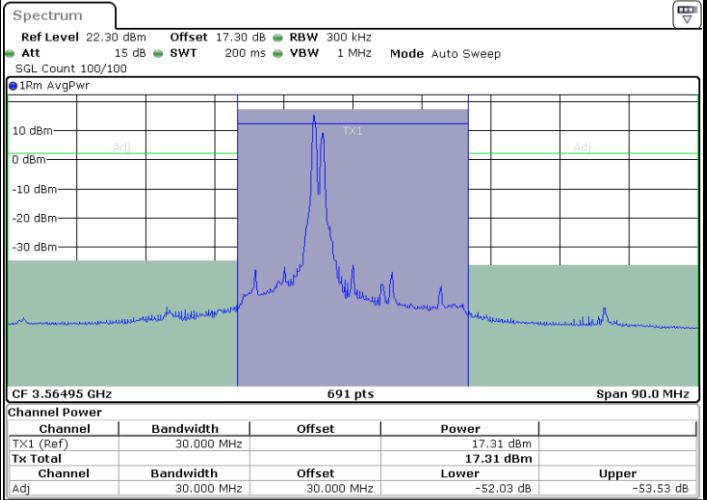

Date: 24.APR.2024 15:19:10

Date: 24.APR.2024 15:23:32

Middle Channel / FullIRB

N/A

Date: 24.APR.2024 15:17:40

LTE Band 48C / 5MHz+20MHz

256QAM

Highest Channel / 1RB0 and 1RB99

Highest Channel / 1RB24 and 1RB0

Date: 24.APR.2024 15:42:51

Date: 24.APR.2024 15:44:19

Highest Channel / FullIRB

N/A

Date: 24.APR.2024 15:38:27

LTE Band 48C / 10MHz+20MHz

256QAM

Lowest Channel / 1RB0 and 1RB9

Lowest Channel / 1RB49 and 1RB0

Date: 24.APR.2024 17:31:34

Date: 24.APR.2024 17:35:57

Lowest Channel / FullIRB

N/A

Date: 24.APR.2024 17:30:05

LTE Band 48C / 10MHz+20MHz