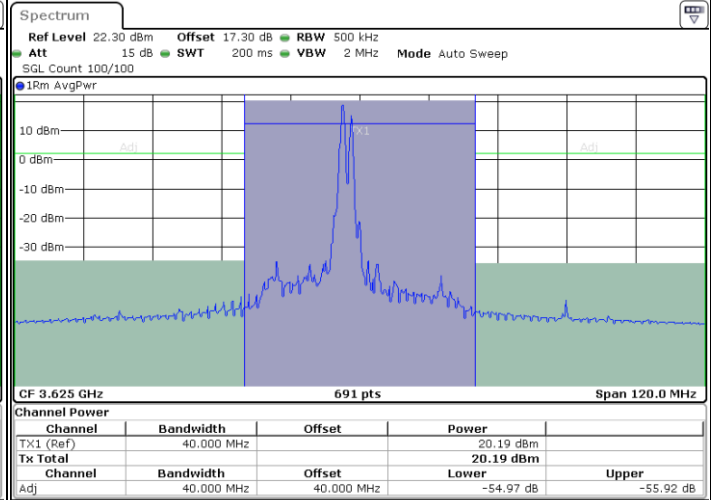

N/A

Date: 24.APR.2024 20:23:54

LTE Band 48C / 15MHz+20MHz

64QAM

Middle Channel / 1RB0 and 1RB9

Middle Channel / 1RB74 and 1RB0

Date: 24.APR.2024 20:47:40

Date: 24.APR.2024 20:52:05

Middle Channel / FullIRB

N/A

Date: 25.APR.2024 20:25:38

LTE Band 48C / 15MHz+20MHz

64QAM

Highest Channel / 1RB0 and 1RB99

Highest Channel / 1RB74 and 1RB0

Highest Channel / FullIRB