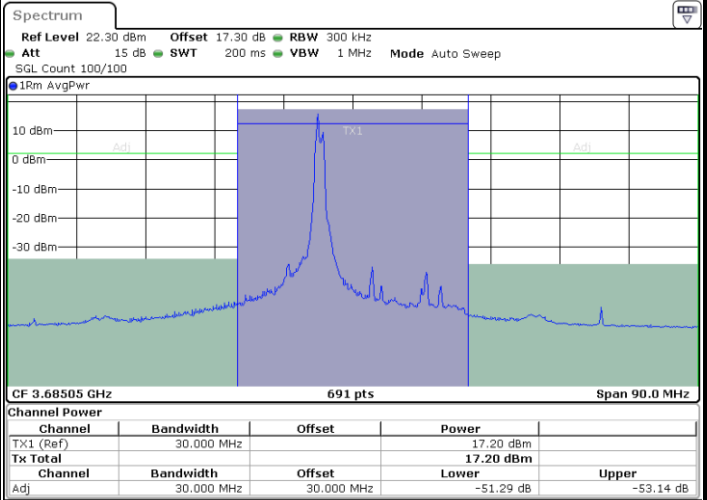

Lowest Channel / 1RB0 and 1RB9

Lowest Channel / 1RB24 and 1RB0

Lowest Channel / FullIRB

N/A

LTE Band 48C / 5MHz+20MHz

256QAM

Middle Channel / 1RB0 and 1RB99

Middle Channel / 1RB24 and 1RB0

Date: 24.APR.2024 15:19:10

Date: 24.APR.2024 15:23:32

Middle Channel / FullIRB

N/A

Date: 24.APR.2024 15:17:40

LTE Band 48C / 5MHz+20MHz

256QAM

Highest Channel / 1RB0 and 1RB99

Highest Channel / 1RB24 and 1RB0

Date: 24.APR.2024 15:42:51

Date: 24.APR.2024 15:44:19

Highest Channel / FullIRB

N/A

Date: 24.APR.2024 15:38:27

LTE Band 48C / 10MHz+20MHz

256QAM

Lowest Channel / 1RB0 and 1RB9

Lowest Channel / 1RB49 and 1RB0

Date: 24.APR.2024 17:31:34

Date: 24.APR.2024 17:35:57

Lowest Channel / FullIRB

N/A

Date: 24.APR.2024 17:30:05

LTE Band 48C / 10MHz+20MHz