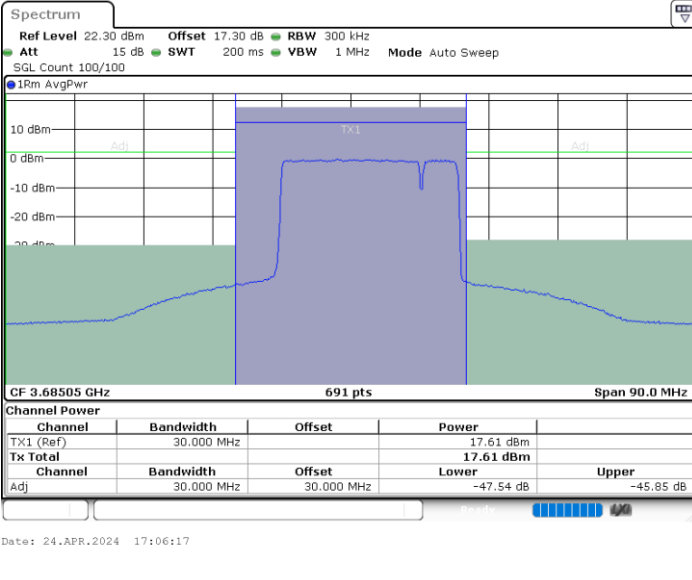

Middle Channel / 1RB0 and 1RB24

Middle Channel / 1RB99 and 1RB0

Date: 24.APR.2024 16:27:29

Date: 24.APR.2024 16:31:52

Middle Channel / FullIRB

N/A

Date: 24.APR.2024 16:26:00

LTE Band 48C / 20MHz+5MHz

256QAM

Highest Channel / 1RB0 and 1RB24

Highest Channel / 1RB99 and 1RB0

Highest Channel / FullIRB

N/A

LTE Band 48C / 20MHz+10MHz

256QAM

Lowest Channel / 1RB0 and 1RB49

Lowest Channel / 1RB99 and 1RB0

Lowest Channel / FullIRB

N/A

LTE Band 48C / 20MHz+10MHz

256QAM

Middle Channel / 1RB0 and 1RB49

Middle Channel / 1RB99 and 1RB0

Date: 24.APR.2024 19:00:25

Date: 24.APR.2024 19:04:48

Middle Channel / FullIRB

N/A

Date: 24.APR.2024 18:58:56

LTE Band 48C / 20MHz+10MHz

256QAM

Highest Channel / 1RB0 and 1RB49

Highest Channel / 1RB99 and 1RB0