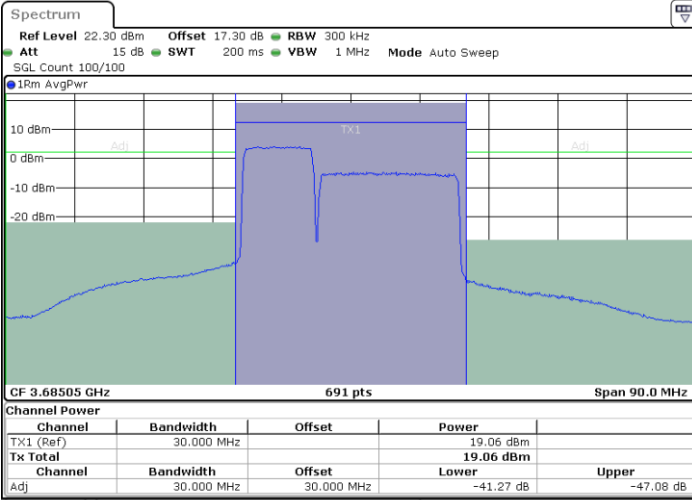

LTE Band 48C / 10MHz+20MHz

64QAM

Highest Channel / 1RB0 and 1RB99

Highest Channel / 1RB49 and 1RB0

Date: 24.APR.2024 18:16:41

Date: 24.APR.2024 18:18:09

Highest Channel / FullIRB

N/A

Date: 24.APR.2024 18:12:18

LTE Band 48C / 15MHz+20MHz

64QAM

Lowest Channel / 1RB0 and 1RB9

Lowest Channel / 1RB74 and 1RB0

Date: 24.APR.2024 20:25:24

Date: 24.APR.2024 20:29:49

Lowest Channel / FullIRB