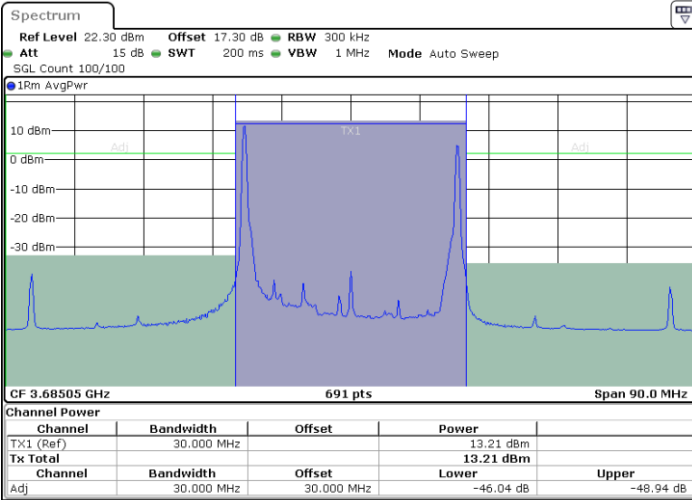

LTE Band 48C / 10MHz+20MHz

64QAM

Highest Channel / 1RB0 and 1RB99

Highest Channel / 1RB49 and 1RB0

Date: 24.APR.2024 18:16:41

Date: 24.APR.2024 18:18:09

Highest Channel / FullIRB

N/A