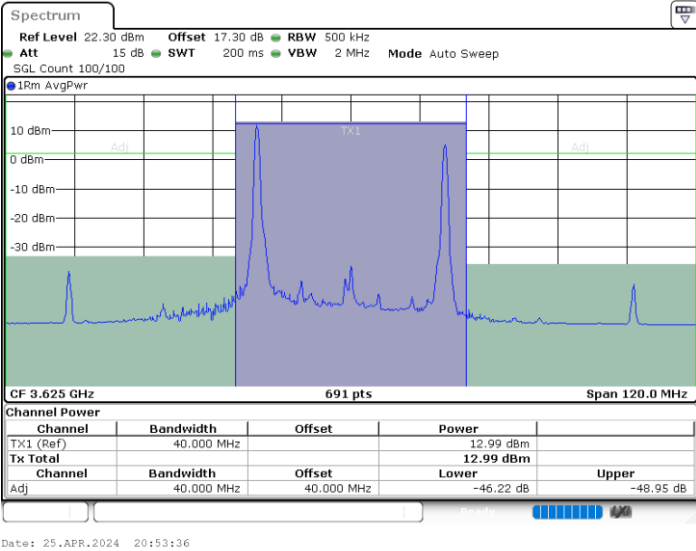

N/A

Date: 24.APR.2024 21:30:47

LTE Band 48C / 20MHz+15MHz

64QAM

Middle Channel / 1RB0 and 1RB74

Middle Channel / 1RB99 and 1RB0

Middle Channel / FullIRB

N/A

LTE Band 48C / 20MHz+15MHz

64QAM

Highest Channel / 1RB0 and 1RB74

Highest Channel / 1RB99 and 1RB0

Highest Channel / FullIRB

N/A

LTE Band 48C / 20MHz+20MHz

64QAM