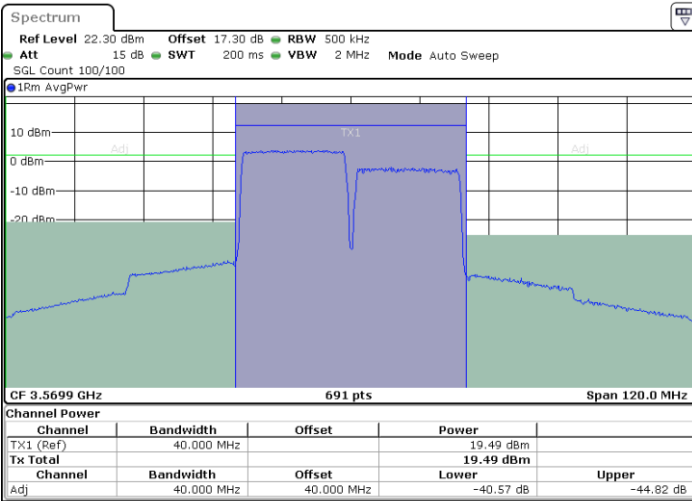

LTE Band 48C / 20MHz+15MHz

64QAM

Highest Channel / 1RB0 and 1RB74

Highest Channel / 1RB99 and 1RB0

Highest Channel / FullIRB

N/A

LTE Band 48C / 20MHz+20MHz

64QAM

Lowest Channel / 1RB0 and 1RB9

Lowest Channel / 1RB99 and 1RB0

Date: 24.APR.2024 22:39:04

Date: 24.APR.2024 22:43:28

Lowest Channel / FullIRB

N/A

Date: 24.APR.2024 22:37:34

LTE Band 48C / 20MHz+20MHz

LTE Band 48C / 20MHz+20MHz

64QAM

Highest Channel / 1RB0 and 1RB99

Highest Channel / 1RB99 and 1RB0

Highest Channel / FullIRB

N/A

LTE Band 48C / 5MHz+20MHz

256QAM