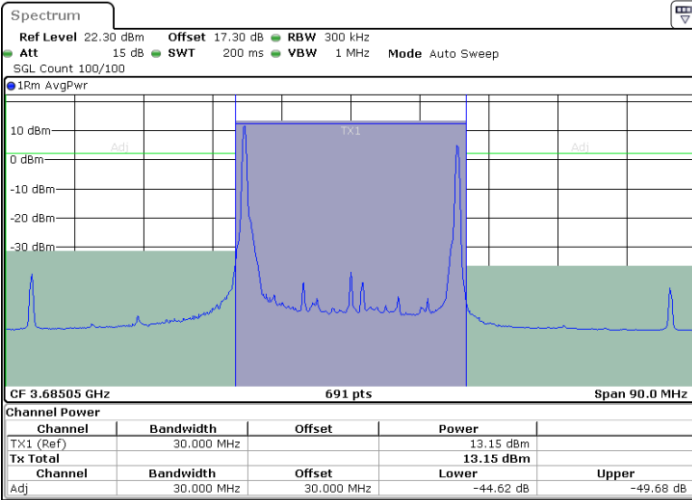

Lowest Channel / 1RB0 and 1RB49

Lowest Channel / 1RB99 and 1RB0

Date: 24.APR.2024 18:37:30

Date: 24.APR.2024 18:41:53

Lowest Channel / FullIRB

N/A

Date: 24.APR.2024 18:36:01

LTE Band 48C / 20MHz+10MHz

LTE Band 48C / 20MHz+10MHz

64QAM

Highest Channel / 1RB0 and 1RB49

Highest Channel / 1RB99 and 1RB0

Date: 24.APR.2024 19:23:22

Date: 24.APR.2024 19:24:51

Highest Channel / FullIRB

N/A