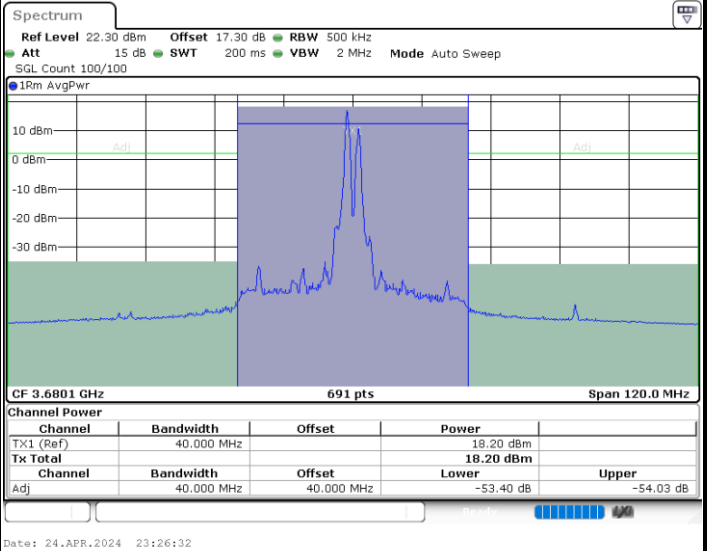

Lowest Channel / 1RB0 and 1RB9

Lowest Channel / 1RB99 and 1RB0

Date: 24.APR.2024 22:39:04

Date: 24.APR.2024 22:43:28

Lowest Channel / FullIRB

N/A

Date: 24.APR.2024 22:37:34

LTE Band 48C / 20MHz+20MHz

LTE Band 48C / 20MHz+20MHz

64QAM

Highest Channel / 1RB0 and 1RB99

Highest Channel / 1RB99 and 1RB0

Highest Channel / FullIRB

N/A

LTE Band 48C / 5MHz+20MHz

256QAM