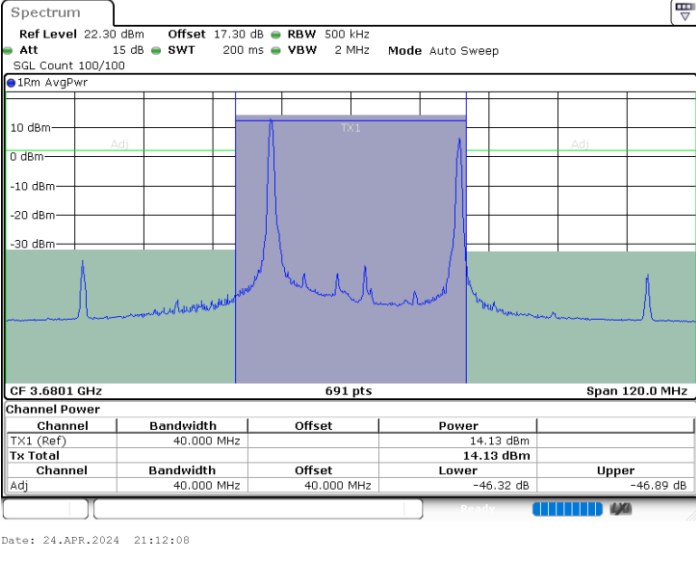

Middle Channel / FullIRB

N/A

LTE Band 48C / 15MHz+20MHz

256QAM

Highest Channel / 1RB0 and 1RB99

Highest Channel / 1RB74 and 1RB0

Highest Channel / FullIRB

N/A

LTE Band 48C / 20MHz+5MHz

256QAM

Lowest Channel / 1RB0 and 1RB24

Lowest Channel / 1RB99 and 1RB0

Lowest Channel / FullIRB

N/A

LTE Band 48C / 20MHz+5MHz

256QAM