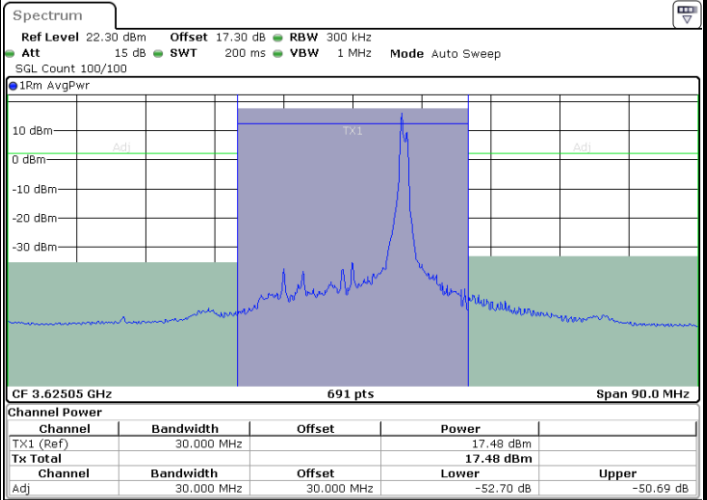

Middle Channel / FullIRB

N/A

LTE Band 48C / 15MHz+20MHz

256QAM

Highest Channel / 1RB0 and 1RB99

Highest Channel / 1RB74 and 1RB0

Highest Channel / FullIRB

N/A

LTE Band 48C / 20MHz+5MHz

256QAM

Lowest Channel / 1RB0 and 1RB24

Lowest Channel / 1RB99 and 1RB0

Lowest Channel / FullIRB

N/A

LTE Band 48C / 20MHz+5MHz

256QAM

Middle Channel / 1RB0 and 1RB24

Middle Channel / 1RB99 and 1RB0

Date: 24.APR.2024 16:27:29

Date: 24.APR.2024 16:31:52

Middle Channel / FullIRB

N/A

Date: 24.APR.2024 16:26:00

LTE Band 48C / 20MHz+5MHz