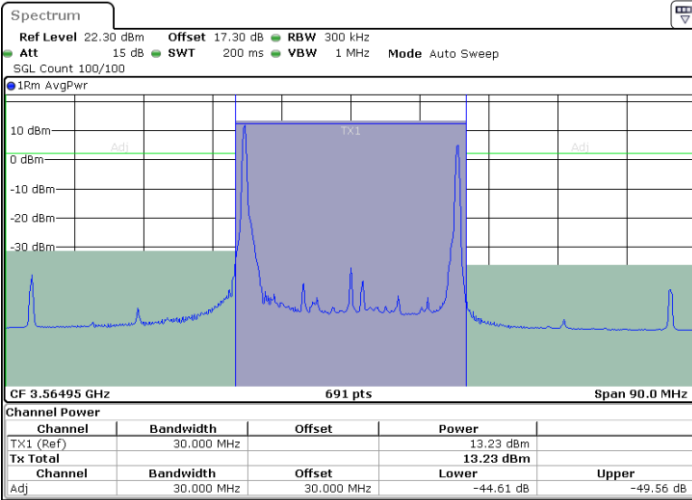

64QAM

Middle Channel / 1RB0 and 1RB24

Middle Channel / 1RB99 and 1RB0

Middle Channel / FullIRB

N/A

LTE Band 48C / 20MHz+5MHz

64QAM

Highest Channel / 1RB0 and 1RB24

Highest Channel / 1RB99 and 1RB0

Date: 24.APR.2024 17:09:56

Date: 24.APR.2024 17:11:25

Highest Channel / FullIRB

N/A

Date: 24.APR.2024 17:05:33

LTE Band 48C / 20MHz+10MHz

64QAM

Lowest Channel / 1RB0 and 1RB49

Lowest Channel / 1RB99 and 1RB0

Date: 24.APR.2024 18:37:30

Date: 24.APR.2024 18:41:53

Lowest Channel / FullIRB

N/A

Date: 24.APR.2024 18:36:01

LTE Band 48C / 20MHz+10MHz