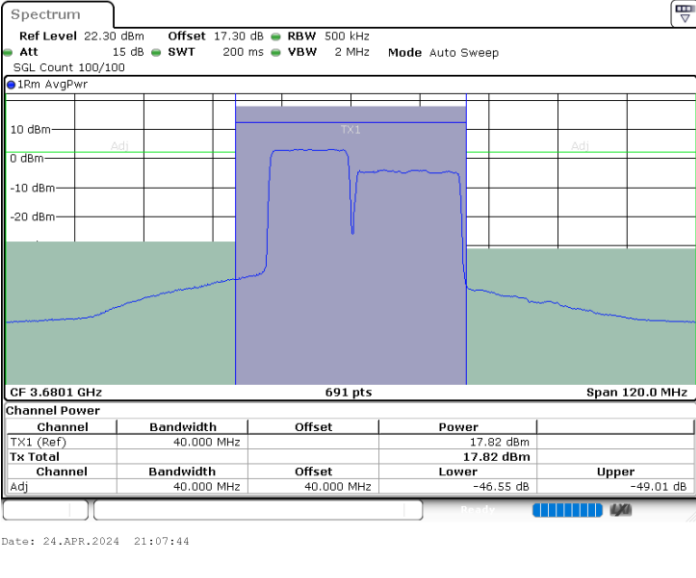

Date: 24.APR.2024 20:30:33

Lowest Channel / FullIRB

N/A

Date: 24.APR.2024 20:24:38

LTE Band 48C / 15MHz+20MHz

256QAM

Middle Channel / 1RB0 and 1RB99

Middle Channel / 1RB74 and 1RB0

Middle Channel / FullIRB

N/A

LTE Band 48C / 15MHz+20MHz

256QAM

Highest Channel / 1RB0 and 1RB99

Highest Channel / 1RB74 and 1RB0

Highest Channel / FullIRB

N/A

LTE Band 48C / 20MHz+5MHz

256QAM

Lowest Channel / 1RB0 and 1RB24

Lowest Channel / 1RB99 and 1RB0

Lowest Channel / FullIRB

N/A

LTE Band 48C / 20MHz+5MHz

256QAM