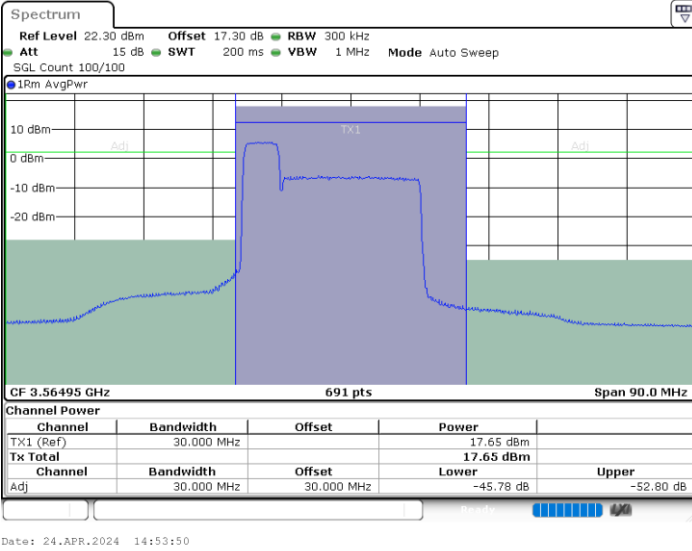

LTE Band 48C / 20MHz+20MHz

64QAM

Highest Channel / 1RB0 and 1RB99

Highest Channel / 1RB99 and 1RB0

Highest Channel / FullIRB

N/A

LTE Band 48C / 5MHz+20MHz

256QAM

Lowest Channel / 1RB0 and 1RB9

Lowest Channel / 1RB24 and 1RB0

Lowest Channel / FullIRB

N/A

LTE Band 48C / 5MHz+20MHz

256QAM

Middle Channel / 1RB0 and 1RB99

Middle Channel / 1RB24 and 1RB0