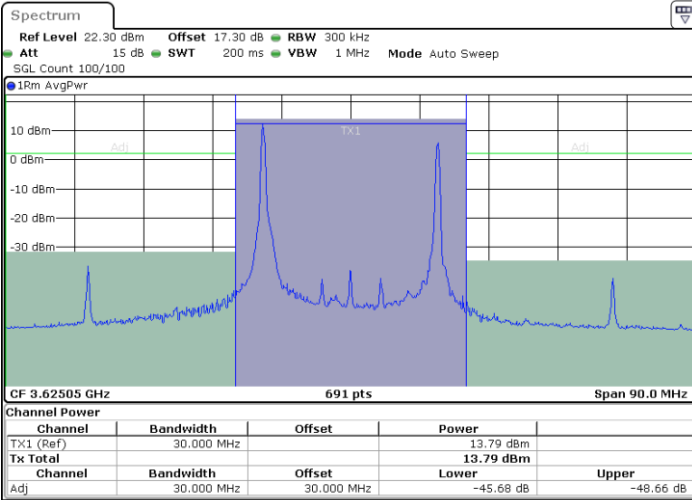

Middle Channel / FullIRB

N/A

LTE Band 48C / 15MHz+20MHz

256QAM

Highest Channel / 1RB0 and 1RB99

Highest Channel / 1RB74 and 1RB0

Highest Channel / FullIRB

N/A

LTE Band 48C / 20MHz+5MHz

256QAM

Lowest Channel / 1RB0 and 1RB24

Lowest Channel / 1RB99 and 1RB0

Lowest Channel / FullIRB

N/A

LTE Band 48C / 20MHz+5MHz

256QAM

Middle Channel / 1RB0 and 1RB24

Middle Channel / 1RB99 and 1RB0

Date: 24.APR.2024 16:27:29

Date: 24.APR.2024 16:31:52

Middle Channel / FullIRB

N/A

Date: 24.APR.2024 16:26:00

LTE Band 48C / 20MHz+5MHz