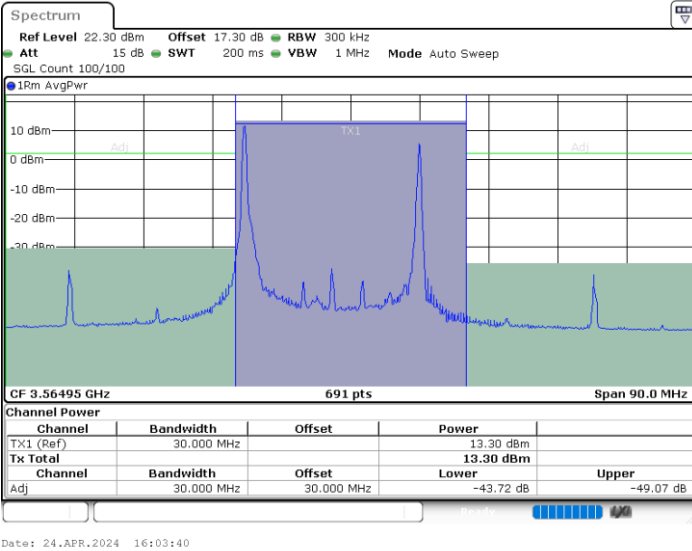

Date: 24.APR.2024 20:30:33

Lowest Channel / FullIRB

N/A

Date: 24.APR.2024 20:24:38

LTE Band 48C / 15MHz+20MHz

256QAM

Middle Channel / 1RB0 and 1RB99

Middle Channel / 1RB74 and 1RB0

Middle Channel / FullIRB

N/A

LTE Band 48C / 15MHz+20MHz

256QAM

Highest Channel / 1RB0 and 1RB99

Highest Channel / 1RB74 and 1RB0

Highest Channel / FullIRB

N/A

LTE Band 48C / 20MHz+5MHz

256QAM

Lowest Channel / 1RB0 and 1RB24

Lowest Channel / 1RB99 and 1RB0

Lowest Channel / FullIRB

N/A

LTE Band 48C / 20MHz+5MHz

256QAM