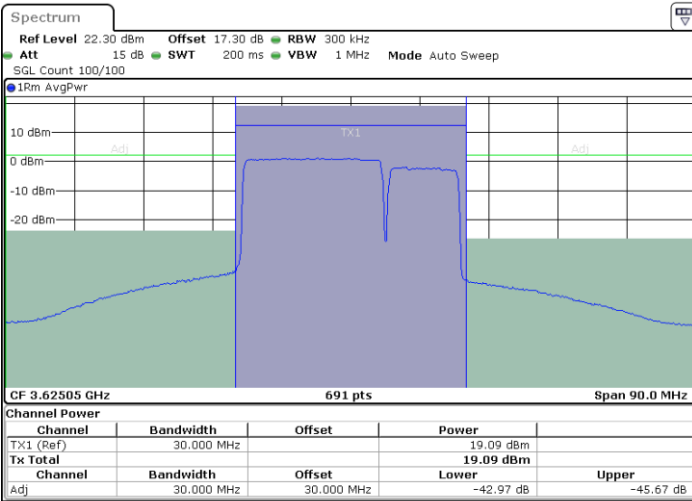

Middle Channel / FullIRB

N/A

Date: 24.APR.2024 18:58:12