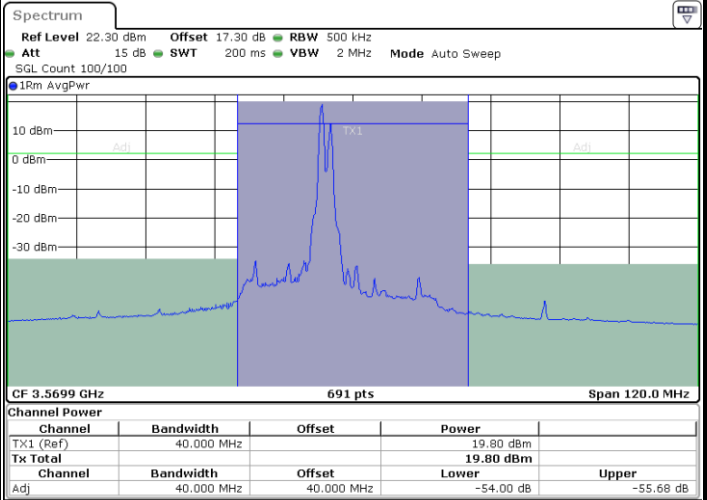

Date: 24.APR.2024 18:12:18

LTE Band 48C / 15MHz+20MHz

64QAM

Lowest Channel / 1RB0 and 1RB9

Lowest Channel / 1RB74 and 1RB0

Date: 24.APR.2024 20:25:24

Date: 24.APR.2024 20:29:49

Lowest Channel / FullIRB