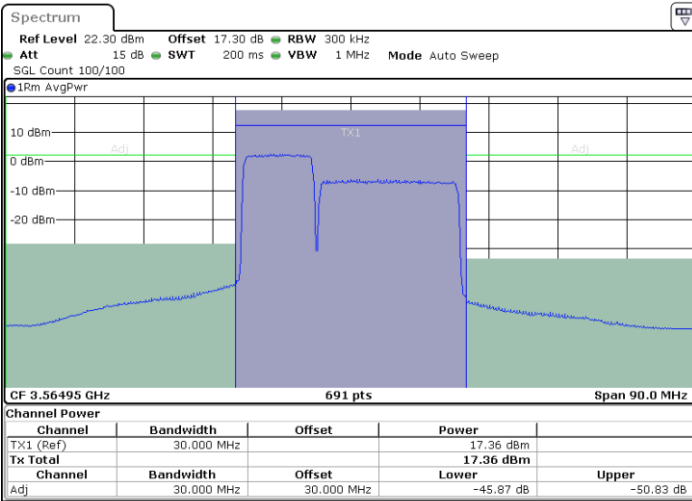

Highest Channel / 1RB24 and 1RB0

Date: 24.APR.2024 15:42:51

Date: 24.APR.2024 15:44:19

Highest Channel / FullIRB

N/A

Date: 24.APR.2024 15:38:27

LTE Band 48C / 10MHz+20MHz

256QAM

Lowest Channel / 1RB0 and 1RB9

Lowest Channel / 1RB49 and 1RB0

Date: 24.APR.2024 17:31:34

Date: 24.APR.2024 17:35:57

Lowest Channel / FullIRB

N/A

Date: 24.APR.2024 17:30:05

LTE Band 48C / 10MHz+20MHz

256QAM

Middle Channel / 1RB0 and 1RB9

Middle Channel / 1RB49 and 1RB0

Middle Channel / FullIRB

N/A

LTE Band 48C / 10MHz+20MHz

256QAM

Highest Channel / 1RB0 and 1RB99

Highest Channel / 1RB49 and 1RB0

Highest Channel / FullIRB

N/A

LTE Band 48C / 15MHz+20MHz

256QAM

Lowest Channel / 1RB0 and 1RB9

Lowest Channel / 1RB74 and 1RB0

Date: 24.APR.2024 20:26:08