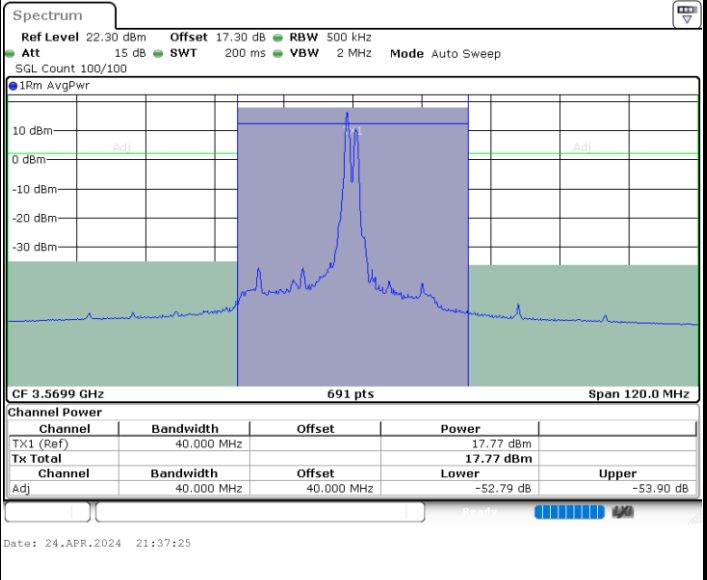

Date: 24.APR.2024 19:04:48

Middle Channel / FullIRB

N/A

Date: 24.APR.2024 18:58:56

LTE Band 48C / 20MHz+10MHz

256QAM

Highest Channel / 1RB0 and 1RB49

Highest Channel / 1RB99 and 1RB0

Date: 24.APR.2024 19:24:06

Date: 24.APR.2024 19:25:35

Highest Channel / FullIRB

N/A

Date: 24.APR.2024 19:19:43

LTE Band 48C / 20MHz+15MHz

256QAM

Lowest Channel / 1RB0 and 1RB74

Lowest Channel / 1RB99 and 1RB0

Lowest Channel / FullIRB

N/A

LTE Band 48C / 20MHz+15MHz

256QAM

Middle Channel / 1RB0 and 1RB74

Middle Channel / 1RB99 and 1RB0

Middle Channel / FullIRB