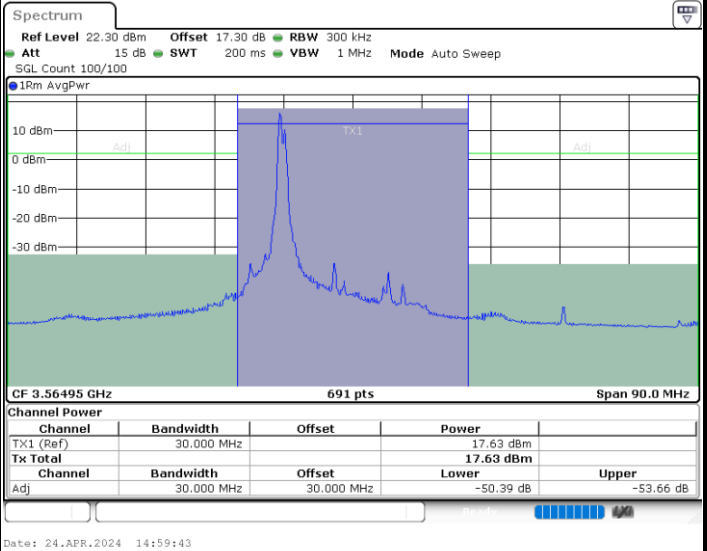

LTE Band 48C / 20MHz+20MHz

64QAM

Highest Channel / 1RB0 and 1RB99

Highest Channel / 1RB99 and 1RB0

Highest Channel / FullIRB

N/A

LTE Band 48C / 5MHz+20MHz

256QAM

Lowest Channel / 1RB0 and 1RB9

Lowest Channel / 1RB24 and 1RB0

Lowest Channel / FullIRB

N/A

LTE Band 48C / 5MHz+20MHz

256QAM

Middle Channel / 1RB0 and 1RB99

Middle Channel / 1RB24 and 1RB0