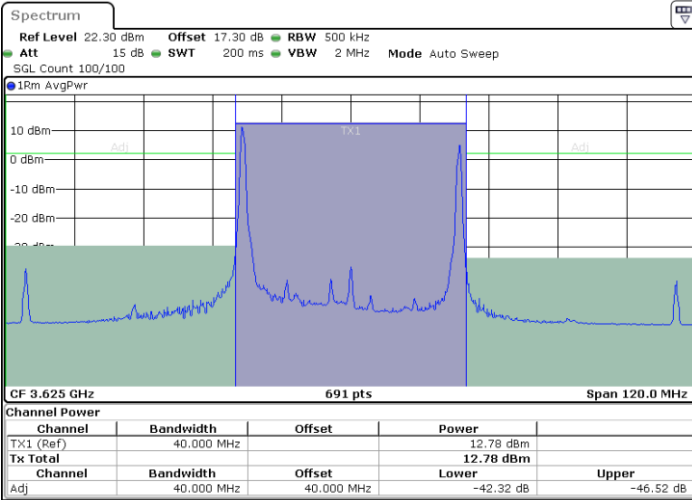

N/A

LTE Band 48C / 20MHz+15MHz

256QAM

Highest Channel / 1RB0 and 1RB74

Highest Channel / 1RB99 and 1RB0

Date: 24.APR.2024 22:18:58

Date: 24.APR.2024 22:20:27

Highest Channel / FullIRB

N/A

Date: 24.APR.2024 22:14:34

LTE Band 48C / 20MHz+20MHz

256QAM

Lowest Channel / 1RB0 and 1RB9

Lowest Channel / 1RB99 and 1RB0

Lowest Channel / FullIRB

N/A

LTE Band 48C / 20MHz+20MHz

256QAM

MiddleChannel / 1RB0 and 1RB99

Middle Channel / 1RB99 and 1RB0

Date: 24.APR.2024 23:02:03

Date: 24.APR.2024 23:06:27

Middle Channel / FullIRB

N/A