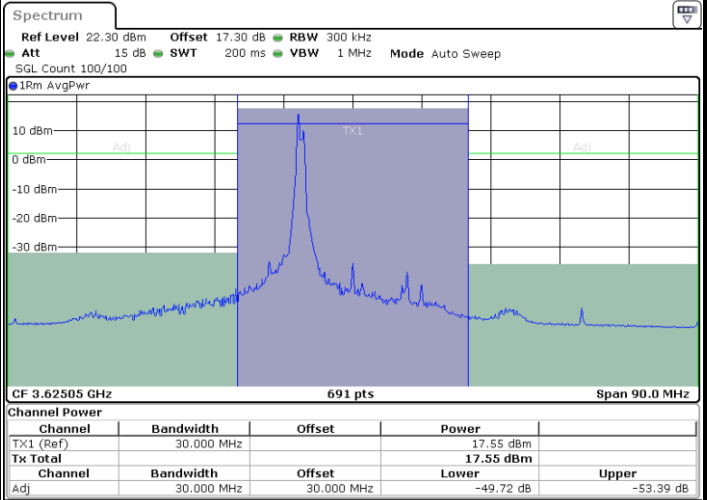

LTE Band 48C / 20MHz+20MHz

64QAM

Highest Channel / 1RB0 and 1RB99

Highest Channel / 1RB99 and 1RB0

Highest Channel / FullIRB

N/A

LTE Band 48C / 5MHz+20MHz

256QAM

Lowest Channel / 1RB0 and 1RB9

Lowest Channel / 1RB24 and 1RB0

Lowest Channel / FullIRB

N/A

LTE Band 48C / 5MHz+20MHz

256QAM

Middle Channel / 1RB0 and 1RB99

Middle Channel / 1RB24 and 1RB0

Date: 24.APR.2024 15:19:10

Date: 24.APR.2024 15:23:32

Middle Channel / FullIRB

N/A

Date: 24.APR.2024 15:17:40

LTE Band 48C / 5MHz+20MHz

256QAM

Highest Channel / 1RB0 and 1RB99