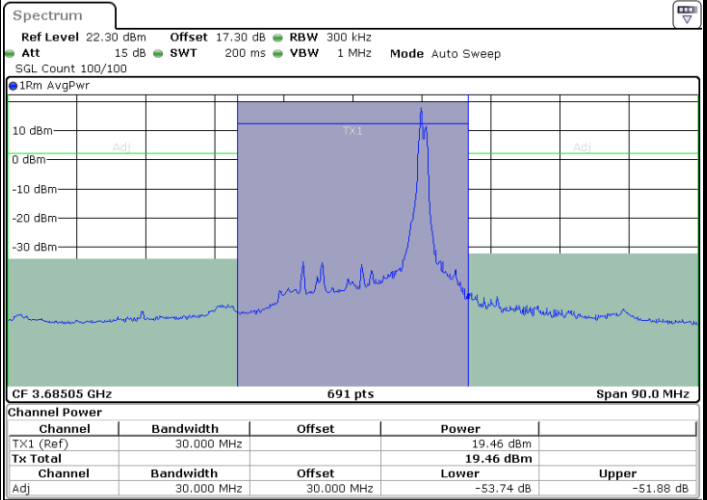

N/A

LTE Band 48C / 20MHz+5MHz

64QAM

Lowest Channel / 1RB0 and 1RB24

Lowest Channel / 1RB99 and 1RB0

Lowest Channel / FullIRB

N/A

LTE Band 48C / 20MHz+5MHz

64QAM

Middle Channel / 1RB0 and 1RB24

Middle Channel / 1RB99 and 1RB0

Middle Channel / FullIRB

N/A

LTE Band 48C / 20MHz+5MHz

64QAM

Highest Channel / 1RB0 and 1RB24

Highest Channel / 1RB99 and 1RB0

Date: 24.APR.2024 17:09:56

Date: 24.APR.2024 17:11:25

Highest Channel / FullIRB

N/A

Date: 24.APR.2024 17:05:33

LTE Band 48C / 20MHz+10MHz

64QAM

Lowest Channel / 1RB0 and 1RB49

Lowest Channel / 1RB99 and 1RB0

Date: 24.APR.2024 18:37:30

Date: 24.APR.2024 18:41:53

Lowest Channel / FullIRB

N/A

Date: 24.APR.2024 18:36:01

LTE Band 48C / 20MHz+10MHz