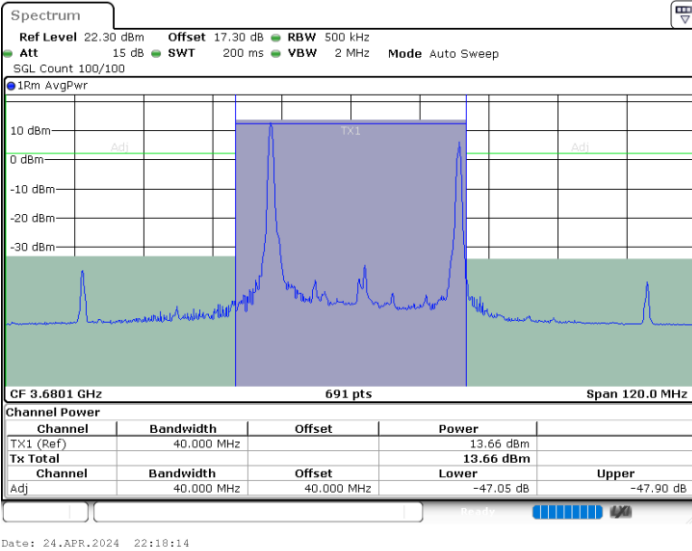

N/A

Date: 24.APR.2024 21:30:47

LTE Band 48C / 20MHz+15MHz

64QAM

Middle Channel / 1RB0 and 1RB74

Middle Channel / 1RB99 and 1RB0

Middle Channel / FullIRB

N/A

LTE Band 48C / 20MHz+15MHz

64QAM

Highest Channel / 1RB0 and 1RB74

Highest Channel / 1RB99 and 1RB0

Highest Channel / FullIRB

N/A

LTE Band 48C / 20MHz+20MHz

64QAM