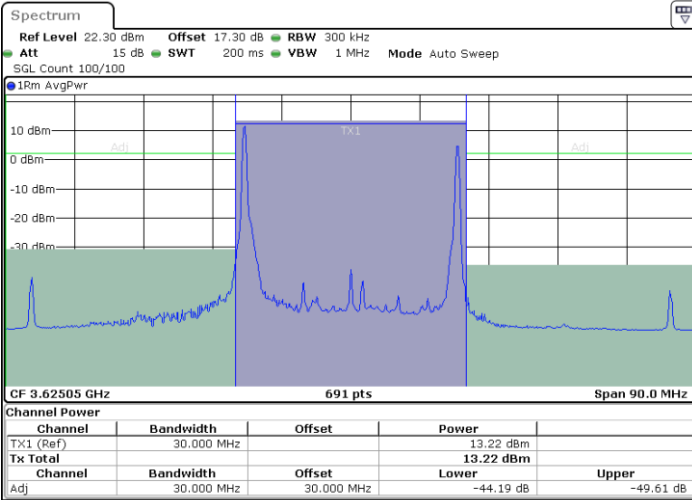

LTE Band 48C / 20MHz+10MHz

64QAM

Middle Channel / 1RB0 and 1RB49

Middle Channel / 1RB99 and 1RB0

Date: 24.APR.2024 18:59:41

Date: 24.APR.2024 19:04:04