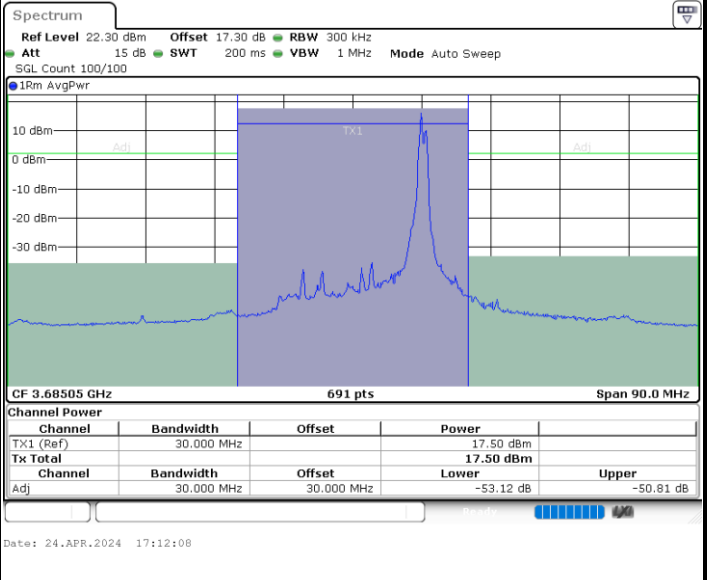

LTE Band 48C / 20MHz+5MHz

256QAM

Lowest Channel / 1RB0 and 1RB24

Lowest Channel / 1RB99 and 1RB0

Lowest Channel / FullIRB

N/A

LTE Band 48C / 20MHz+5MHz

256QAM

Middle Channel / 1RB0 and 1RB24

Middle Channel / 1RB99 and 1RB0

Date: 24.APR.2024 16:27:29

Date: 24.APR.2024 16:31:52

Middle Channel / FullIRB

N/A

Date: 24.APR.2024 16:26:00

LTE Band 48C / 20MHz+5MHz

256QAM

Highest Channel / 1RB0 and 1RB24

Highest Channel / 1RB99 and 1RB0

Highest Channel / FullIRB

N/A

LTE Band 48C / 20MHz+10MHz

256QAM

Lowest Channel / 1RB0 and 1RB49