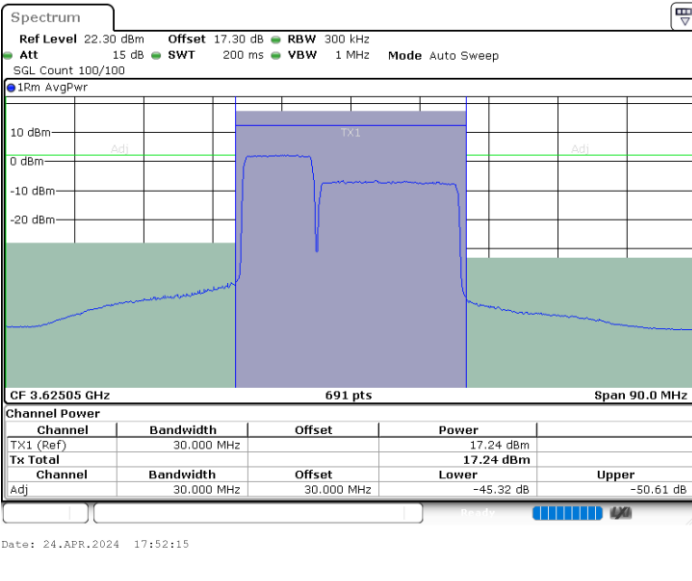

Lowest Channel / 1RB0 and 1RB9

Lowest Channel / 1RB49 and 1RB0

Date: 24.APR.2024 17:31:34

Date: 24.APR.2024 17:35:57

Lowest Channel / FullIRB

N/A

Date: 24.APR.2024 17:30:05

LTE Band 48C / 10MHz+20MHz

256QAM

Middle Channel / 1RB0 and 1RB9

Middle Channel / 1RB49 and 1RB0

Middle Channel / FullIRB

N/A

LTE Band 48C / 10MHz+20MHz

256QAM

Highest Channel / 1RB0 and 1RB99

Highest Channel / 1RB49 and 1RB0

Highest Channel / FullIRB

N/A

LTE Band 48C / 15MHz+20MHz

256QAM

Lowest Channel / 1RB0 and 1RB9

Lowest Channel / 1RB74 and 1RB0

Date: 24.APR.2024 20:26:08