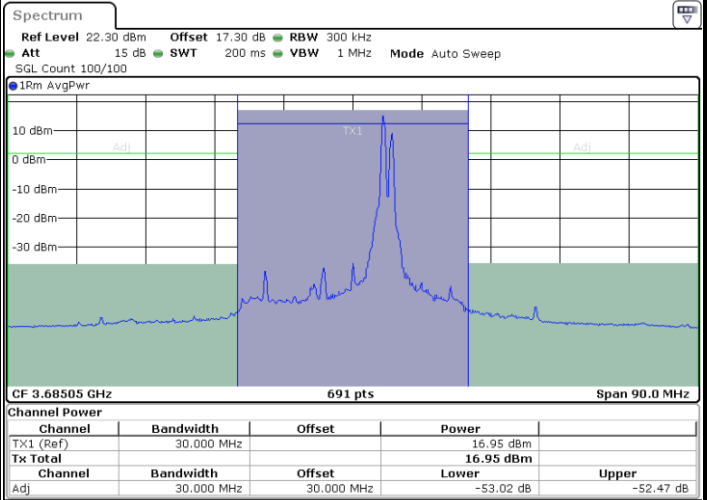

Lowest Channel / 1RB99 and 1RB0

Lowest Channel / FullIRB

N/A

LTE Band 48C / 20MHz+10MHz

256QAM

Middle Channel / 1RB0 and 1RB49

Middle Channel / 1RB99 and 1RB0

Date: 24.APR.2024 19:00:25

Date: 24.APR.2024 19:04:48

Middle Channel / FullIRB

N/A

Date: 24.APR.2024 18:58:56

LTE Band 48C / 20MHz+10MHz

256QAM

Highest Channel / 1RB0 and 1RB49

Highest Channel / 1RB99 and 1RB0

Date: 24.APR.2024 19:24:06

Date: 24.APR.2024 19:25:35

Highest Channel / FullIRB

N/A

Date: 24.APR.2024 19:19:43

LTE Band 48C / 20MHz+15MHz

256QAM

Lowest Channel / 1RB0 and 1RB74