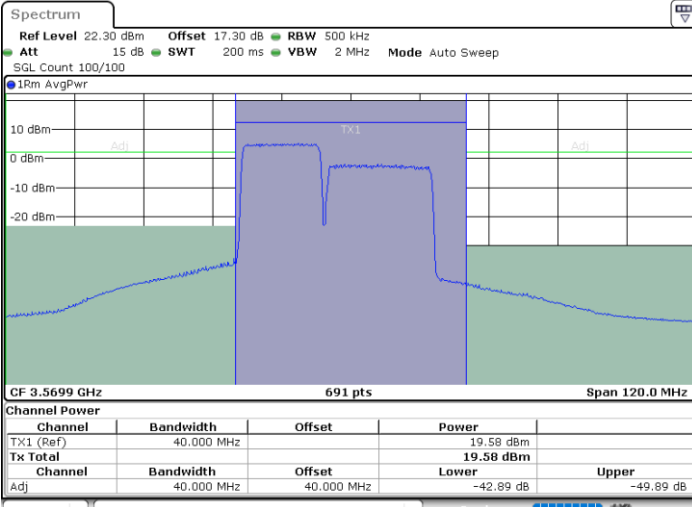

Lowest Channel / FullIRB

N/A

Date: 24.APR.2024 20:23:54