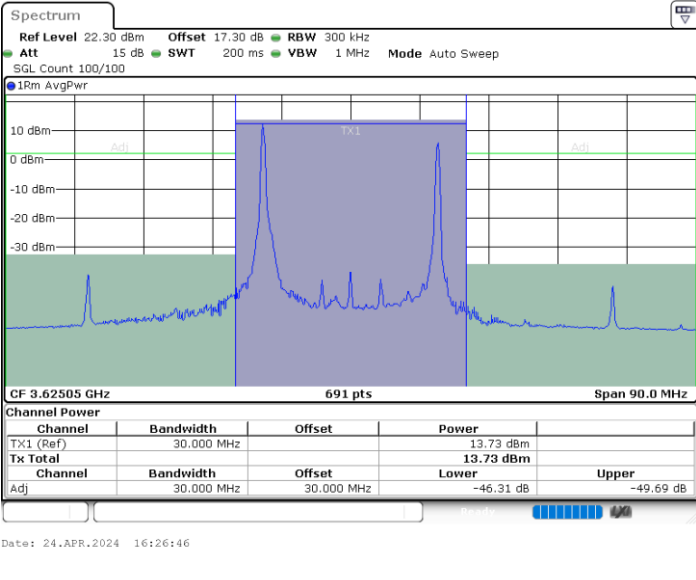

N/A

LTE Band 48C / 20MHz+5MHz

64QAM

Lowest Channel / 1RB0 and 1RB24

Lowest Channel / 1RB99 and 1RB0

Lowest Channel / FullIRB

N/A

LTE Band 48C / 20MHz+5MHz

64QAM

Middle Channel / 1RB0 and 1RB24

Middle Channel / 1RB99 and 1RB0

Middle Channel / FullIRB

N/A

LTE Band 48C / 20MHz+5MHz

64QAM

Highest Channel / 1RB0 and 1RB24