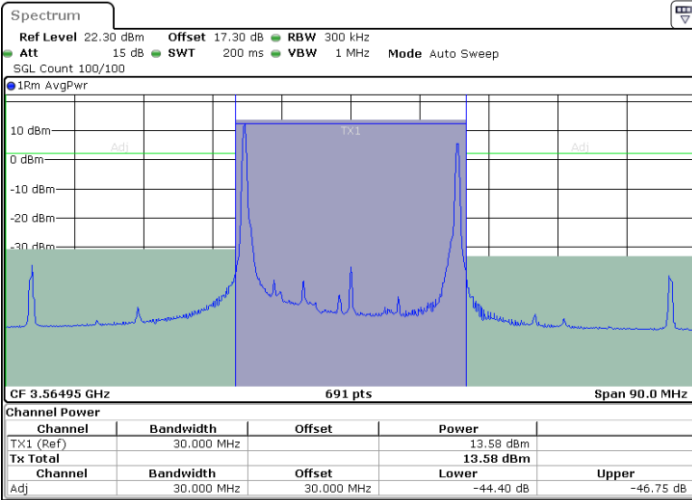

Date: 24.APR.2024 15:19:10

Date: 24.APR.2024 15:23:32

Middle Channel / FullIRB

N/A

Date: 24.APR.2024 15:17:40

LTE Band 48C / 5MHz+20MHz

256QAM

Highest Channel / 1RB0 and 1RB99

Highest Channel / 1RB24 and 1RB0

Date: 24.APR.2024 15:42:51

Date: 24.APR.2024 15:44:19

Highest Channel / FullIRB

N/A

Date: 24.APR.2024 15:38:27

LTE Band 48C / 10MHz+20MHz

256QAM

Lowest Channel / 1RB0 and 1RB9

Lowest Channel / 1RB49 and 1RB0

Date: 24.APR.2024 17:31:34

Date: 24.APR.2024 17:35:57

Lowest Channel / FullIRB

N/A

Date: 24.APR.2024 17:30:05

LTE Band 48C / 10MHz+20MHz