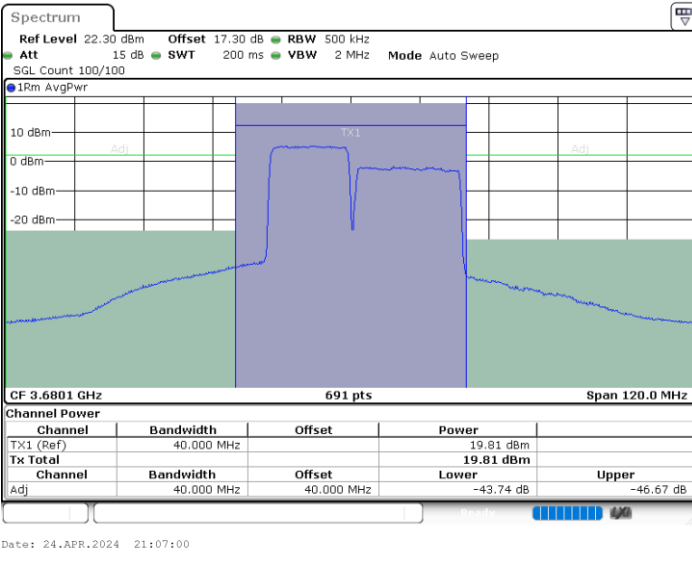

Middle Channel / FullIRB

N/A

Date: 25.APR.2024 20:25:38

LTE Band 48C / 15MHz+20MHz

64QAM

Highest Channel / 1RB0 and 1RB99

Highest Channel / 1RB74 and 1RB0

Highest Channel / FullIRB

N/A

LTE Band 48C / 20MHz+5MHz

64QAM

Lowest Channel / 1RB0 and 1RB24

Lowest Channel / 1RB99 and 1RB0

Lowest Channel / FullIRB

N/A

LTE Band 48C / 20MHz+5MHz