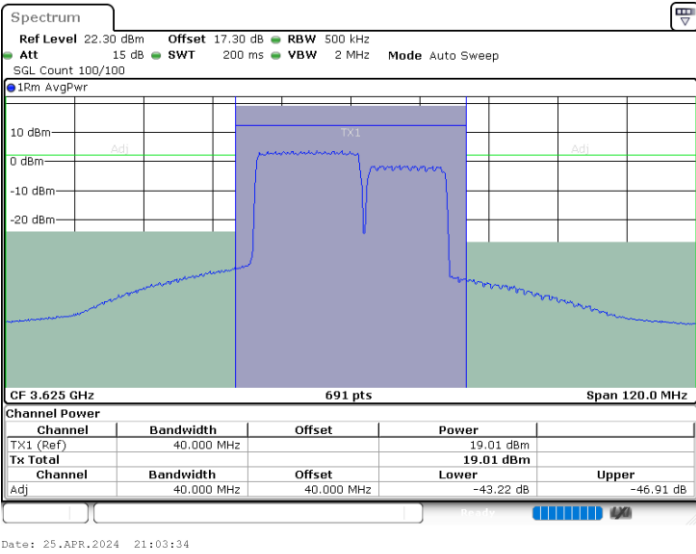

Date: 24.APR.2024 19:18:59

LTE Band 48C / 20MHz+15MHz

64QAM

Lowest Channel / 1RB0 and 1RB74

Lowest Channel / 1RB99 and 1RB0

Date: 24.APR.2024 21:32:17

Date: 24.APR.2024 21:36:41

Lowest Channel / FullIRB

N/A

Date: 24.APR.2024 21:30:47

LTE Band 48C / 20MHz+15MHz

64QAM

Middle Channel / 1RB0 and 1RB74

Middle Channel / 1RB99 and 1RB0

Middle Channel / FullIRB

N/A

LTE Band 48C / 20MHz+15MHz

64QAM

Highest Channel / 1RB0 and 1RB74

Highest Channel / 1RB99 and 1RB0

Highest Channel / FullIRB

N/A

LTE Band 48C / 20MHz+20MHz

64QAM