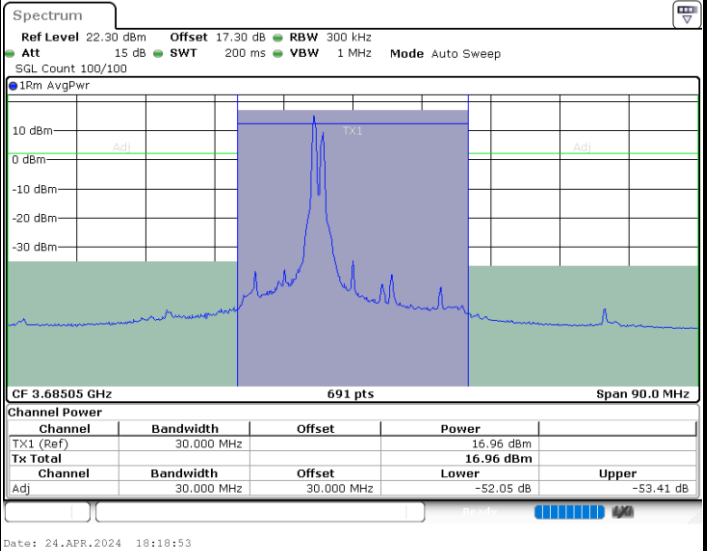

Lowest Channel / 1RB0 and 1RB9

Lowest Channel / 1RB49 and 1RB0

Date: 24.APR.2024 17:31:34

Date: 24.APR.2024 17:35:57

Lowest Channel / FullIRB

N/A

Date: 24.APR.2024 17:30:05

LTE Band 48C / 10MHz+20MHz

256QAM

Middle Channel / 1RB0 and 1RB9

Middle Channel / 1RB49 and 1RB0

Middle Channel / FullIRB

N/A

LTE Band 48C / 10MHz+20MHz

256QAM

Highest Channel / 1RB0 and 1RB99

Highest Channel / 1RB49 and 1RB0

Highest Channel / FullIRB

N/A

LTE Band 48C / 15MHz+20MHz

256QAM

Lowest Channel / 1RB0 and 1RB9

Lowest Channel / 1RB74 and 1RB0

Date: 24.APR.2024 20:26:08