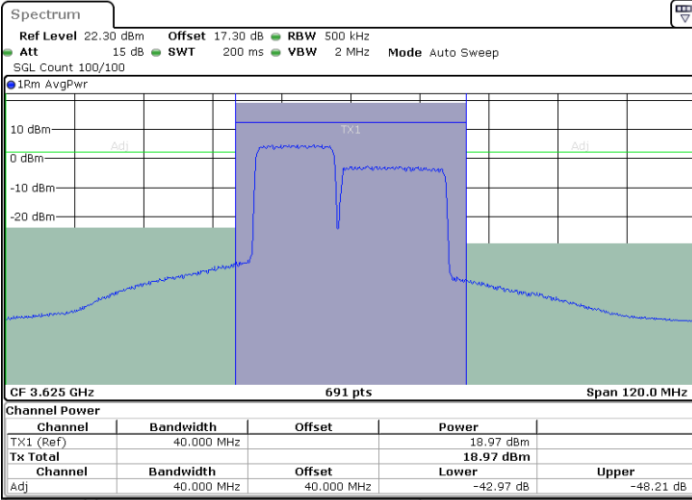

N/A

Date: 24.APR.2024 20:23:54

LTE Band 48C / 15MHz+20MHz

64QAM

Middle Channel / 1RB0 and 1RB9

Middle Channel / 1RB74 and 1RB0

Date: 24.APR.2024 20:47:40

Date: 24.APR.2024 20:52:05

Middle Channel / FullIRB

N/A

Date: 25.APR.2024 20:25:38

LTE Band 48C / 15MHz+20MHz

64QAM

Highest Channel / 1RB0 and 1RB99

Highest Channel / 1RB74 and 1RB0

Highest Channel / FullIRB