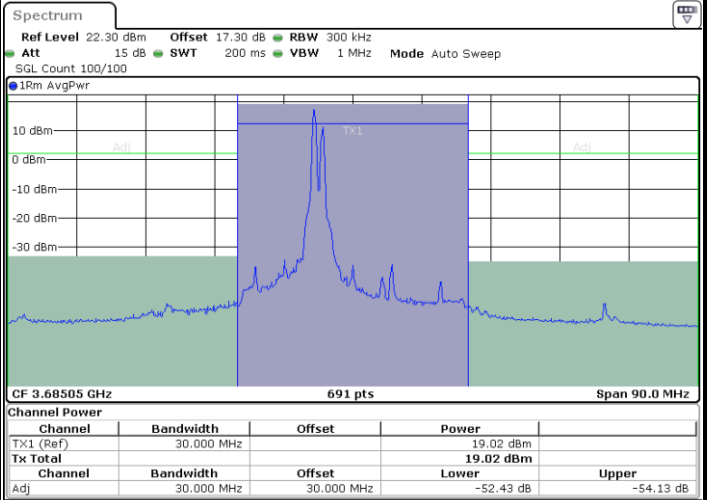

LTE Band 48C / 10MHz+20MHz

64QAM

Highest Channel / 1RB0 and 1RB99

Highest Channel / 1RB49 and 1RB0

Date: 24.APR.2024 18:16:41

Date: 24.APR.2024 18:18:09

Highest Channel / FullIRB

N/A

Date: 24.APR.2024 18:12:18

LTE Band 48C / 15MHz+20MHz

64QAM

Lowest Channel / 1RB0 and 1RB9

Lowest Channel / 1RB74 and 1RB0

Date: 24.APR.2024 20:25:24

Date: 24.APR.2024 20:29:49

Lowest Channel / FullIRB