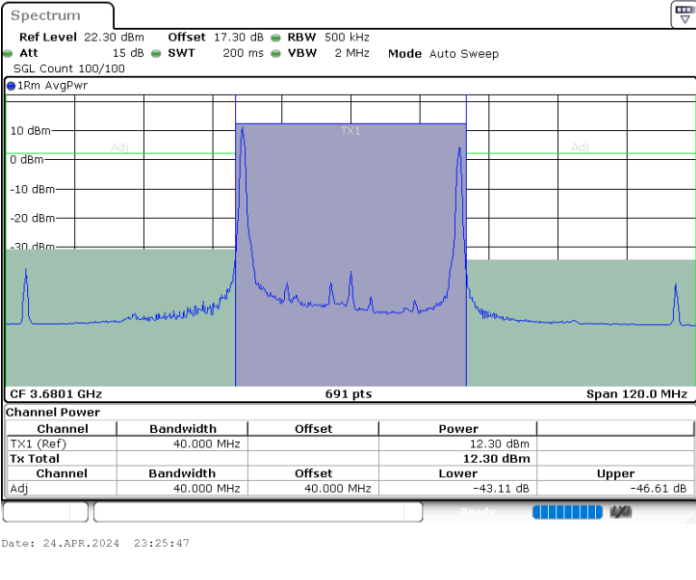

Date: 25.APR.2024 21:30:21

LTE Band 48C / 20MHz+20MHz

256QAM

Highest Channel / 1RB0 and 1RB99

Highest Channel / 1RB99 and 1RB0

Highest Channel / FullIRB

N/A