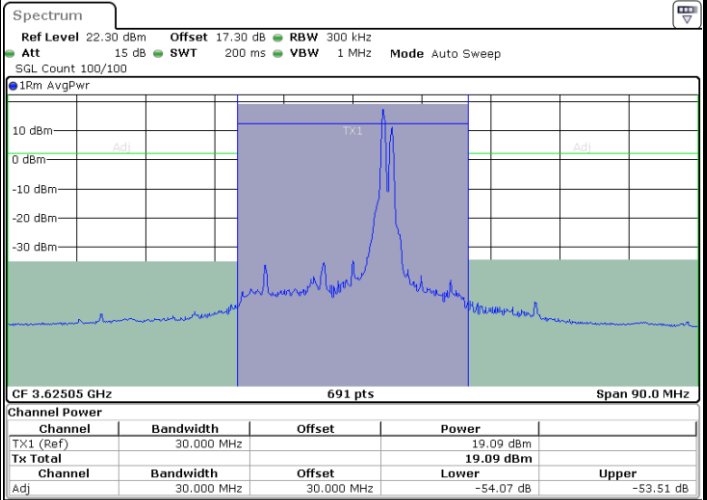

LTE Band 48C / 20MHz+10MHz

64QAM

Middle Channel / 1RB0 and 1RB49

Middle Channel / 1RB99 and 1RB0

Date: 24.APR.2024 18:59:41

Date: 24.APR.2024 19:04:04