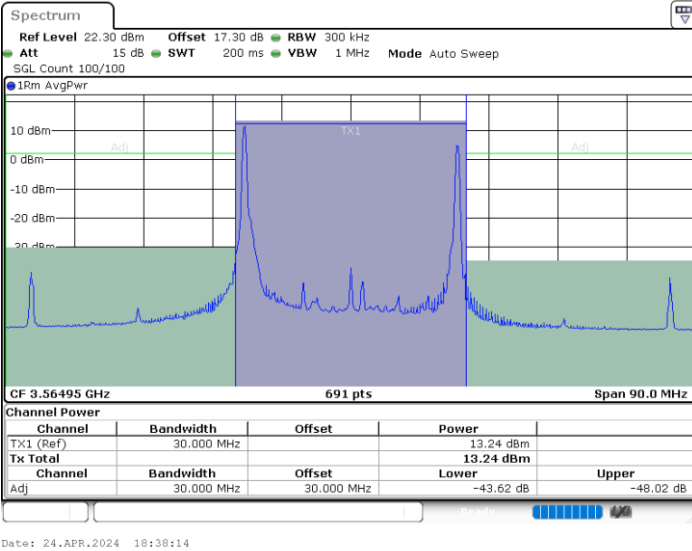

Middle Channel / 1RB0 and 1RB24

Middle Channel / 1RB99 and 1RB0

Date: 24.APR.2024 16:27:29

Date: 24.APR.2024 16:31:52

Middle Channel / FullIRB

N/A

Date: 24.APR.2024 16:26:00

LTE Band 48C / 20MHz+5MHz

256QAM

Highest Channel / 1RB0 and 1RB24

Highest Channel / 1RB99 and 1RB0

Highest Channel / FullIRB

N/A

LTE Band 48C / 20MHz+10MHz

256QAM

Lowest Channel / 1RB0 and 1RB49

Lowest Channel / 1RB99 and 1RB0

Lowest Channel / FullIRB

N/A

LTE Band 48C / 20MHz+10MHz

256QAM

Middle Channel / 1RB0 and 1RB49

Middle Channel / 1RB99 and 1RB0

Date: 24.APR.2024 19:00:25