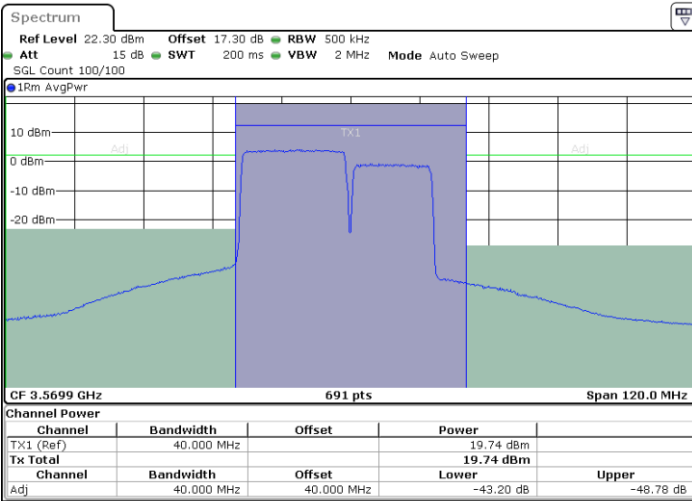

LTE Band 48C / 20MHz+10MHz

64QAM

Highest Channel / 1RB0 and 1RB49

Highest Channel / 1RB99 and 1RB0

Date: 24.APR.2024 19:23:22

Date: 24.APR.2024 19:24:51

Highest Channel / FullIRB

N/A

Date: 24.APR.2024 19:18:59

LTE Band 48C / 20MHz+15MHz

64QAM

Lowest Channel / 1RB0 and 1RB74

Lowest Channel / 1RB99 and 1RB0

Date: 24.APR.2024 21:32:17

Date: 24.APR.2024 21:36:41

Lowest Channel / FullIRB

N/A

Date: 24.APR.2024 21:30:47

LTE Band 48C / 20MHz+15MHz

64QAM

Middle Channel / 1RB0 and 1RB74

Middle Channel / 1RB99 and 1RB0

Middle Channel / FullIRB

N/A

LTE Band 48C / 20MHz+15MHz

64QAM

Highest Channel / 1RB0 and 1RB74

Highest Channel / 1RB99 and 1RB0

Highest Channel / FullIRB

N/A

LTE Band 48C / 20MHz+20MHz

64QAM