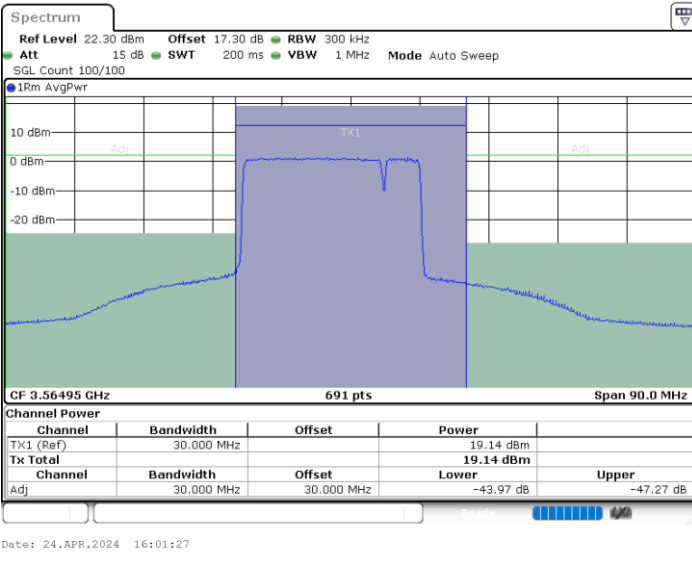

N/A

LTE Band 48C / 20MHz+5MHz

64QAM

Lowest Channel / 1RB0 and 1RB24

Lowest Channel / 1RB99 and 1RB0

Lowest Channel / FullIRB

N/A

LTE Band 48C / 20MHz+5MHz

64QAM

Middle Channel / 1RB0 and 1RB24

Middle Channel / 1RB99 and 1RB0

Middle Channel / FullIRB

N/A

LTE Band 48C / 20MHz+5MHz

64QAM

Highest Channel / 1RB0 and 1RB24