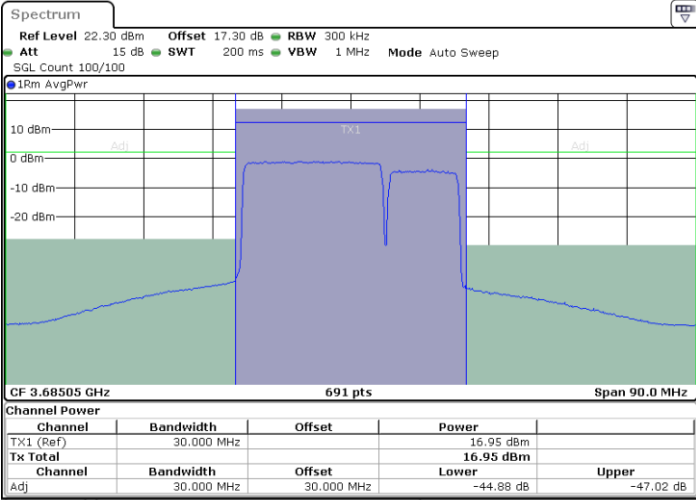

Lowest Channel / 1RB99 and 1RB0

Lowest Channel / FullIRB

N/A

LTE Band 48C / 20MHz+10MHz

256QAM

Middle Channel / 1RB0 and 1RB49

Middle Channel / 1RB99 and 1RB0

Date: 24.APR.2024 19:00:25

Date: 24.APR.2024 19:04:48

Middle Channel / FullIRB

N/A

Date: 24.APR.2024 18:58:56

LTE Band 48C / 20MHz+10MHz

256QAM

Highest Channel / 1RB0 and 1RB49

Highest Channel / 1RB99 and 1RB0

Date: 24.APR.2024 19:24:06

Date: 24.APR.2024 19:25:35

Highest Channel / FullIRB

N/A

Date: 24.APR.2024 19:19:43

LTE Band 48C / 20MHz+15MHz

256QAM

Lowest Channel / 1RB0 and 1RB74