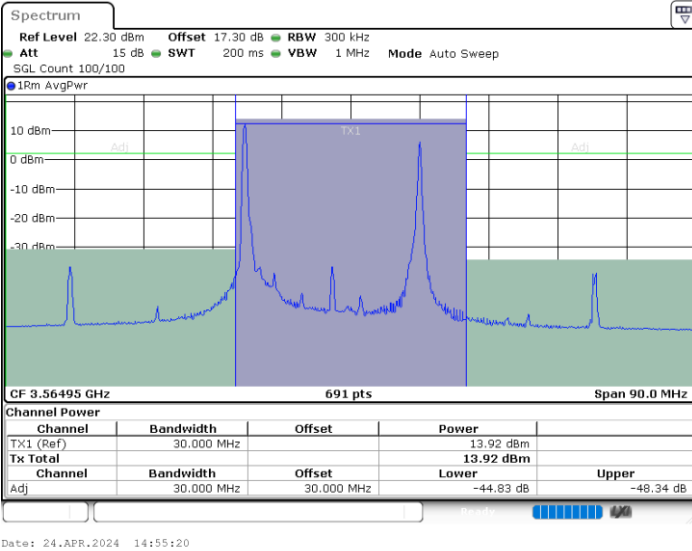

LTE Band 48C / 20MHz+20MHz

64QAM

Highest Channel / 1RB0 and 1RB99

Highest Channel / 1RB99 and 1RB0

Highest Channel / FullIRB

N/A

LTE Band 48C / 5MHz+20MHz

256QAM

Lowest Channel / 1RB0 and 1RB9

Lowest Channel / 1RB24 and 1RB0

Lowest Channel / FullIRB

N/A

LTE Band 48C / 5MHz+20MHz

256QAM

Middle Channel / 1RB0 and 1RB99

Middle Channel / 1RB24 and 1RB0