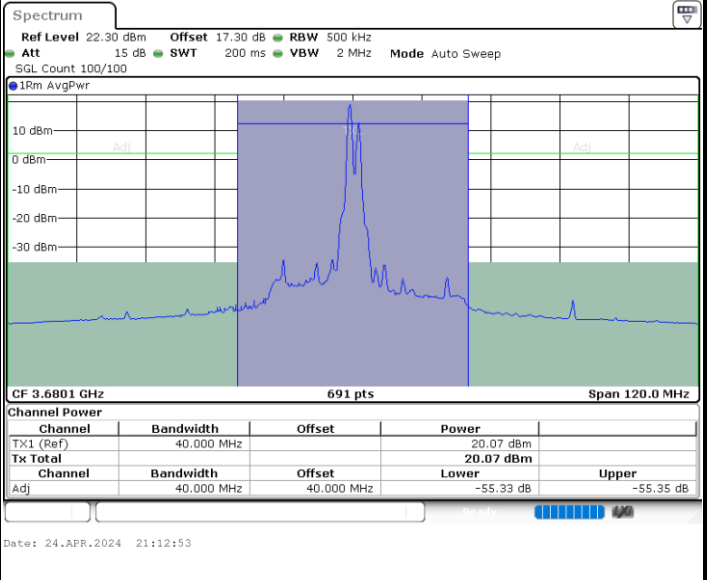

Middle Channel / FullIRB

N/A

Date: 25.APR.2024 20:25:38

LTE Band 48C / 15MHz+20MHz

64QAM

Highest Channel / 1RB0 and 1RB99

Highest Channel / 1RB74 and 1RB0

Highest Channel / FullIRB

N/A

LTE Band 48C / 20MHz+5MHz

64QAM

Lowest Channel / 1RB0 and 1RB24

Lowest Channel / 1RB99 and 1RB0

Lowest Channel / FullIRB

N/A

LTE Band 48C / 20MHz+5MHz