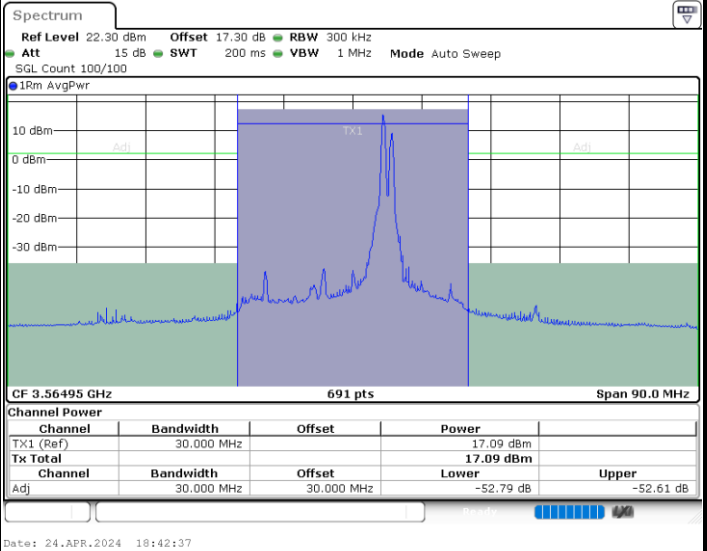

Middle Channel / 1RB0 and 1RB24

Middle Channel / 1RB99 and 1RB0

Date: 24.APR.2024 16:27:29

Date: 24.APR.2024 16:31:52

Middle Channel / FullIRB

N/A

Date: 24.APR.2024 16:26:00

LTE Band 48C / 20MHz+5MHz

256QAM

Highest Channel / 1RB0 and 1RB24

Highest Channel / 1RB99 and 1RB0

Highest Channel / FullIRB

N/A

LTE Band 48C / 20MHz+10MHz

256QAM

Lowest Channel / 1RB0 and 1RB49

Lowest Channel / 1RB99 and 1RB0

Lowest Channel / FullIRB

N/A

LTE Band 48C / 20MHz+10MHz

256QAM

Middle Channel / 1RB0 and 1RB49

Middle Channel / 1RB99 and 1RB0

Date: 24.APR.2024 19:00:25

Date: 24.APR.2024 19:04:48

Middle Channel / FullIRB

N/A

Date: 24.APR.2024 18:58:56

LTE Band 48C / 20MHz+10MHz

256QAM

Highest Channel / 1RB0 and 1RB49

Highest Channel / 1RB99 and 1RB0