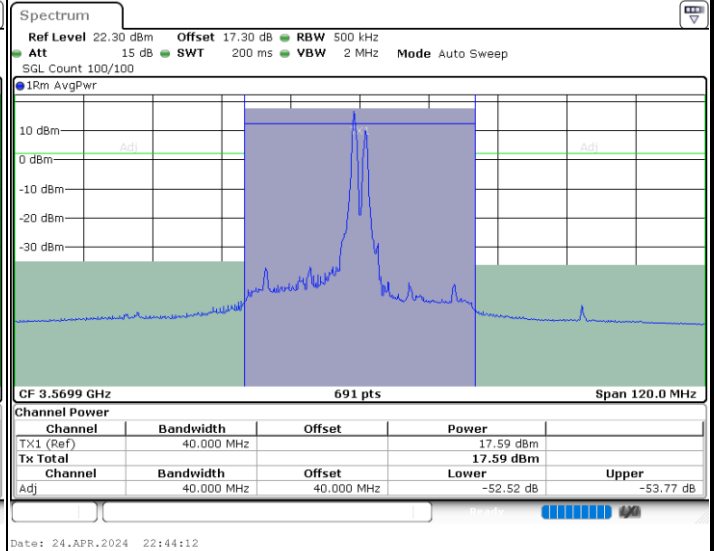

N/A

LTE Band 48C / 20MHz+15MHz

256QAM

Highest Channel / 1RB0 and 1RB74

Highest Channel / 1RB99 and 1RB0

Date: 24.APR.2024 22:18:58

Date: 24.APR.2024 22:20:27

Highest Channel / FullIRB

N/A

Date: 24.APR.2024 22:14:34

LTE Band 48C / 20MHz+20MHz

256QAM

Lowest Channel / 1RB0 and 1RB9

Lowest Channel / 1RB99 and 1RB0

Lowest Channel / FullIRB

N/A

LTE Band 48C / 20MHz+20MHz

256QAM

MiddleChannel / 1RB0 and 1RB99

Middle Channel / 1RB99 and 1RB0

Date: 24.APR.2024 23:02:03

Date: 24.APR.2024 23:06:27

Middle Channel / FullIRB

N/A