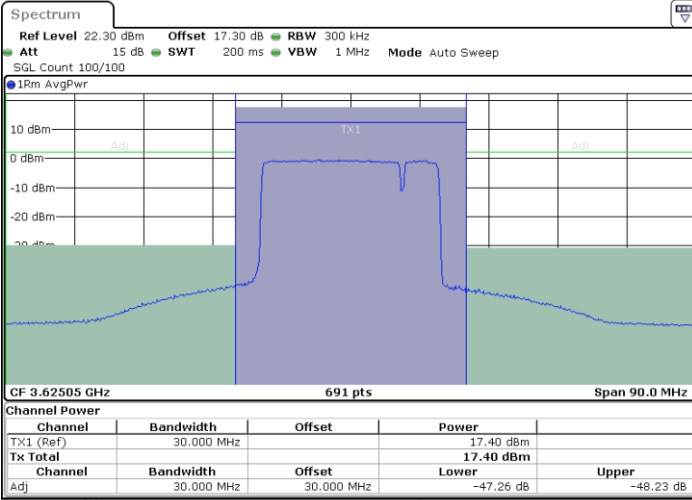

LTE Band 48C / 20MHz+5MHz

256QAM

Lowest Channel / 1RB0 and 1RB24

Lowest Channel / 1RB99 and 1RB0

Lowest Channel / FullIRB

N/A

LTE Band 48C / 20MHz+5MHz

256QAM

Middle Channel / 1RB0 and 1RB24

Middle Channel / 1RB99 and 1RB0

Date: 24.APR.2024 16:27:29

Date: 24.APR.2024 16:31:52

Middle Channel / FullIRB

N/A

Date: 24.APR.2024 16:26:00

LTE Band 48C / 20MHz+5MHz

256QAM

Highest Channel / 1RB0 and 1RB24

Highest Channel / 1RB99 and 1RB0

Highest Channel / FullIRB

N/A

LTE Band 48C / 20MHz+10MHz

256QAM

Lowest Channel / 1RB0 and 1RB49