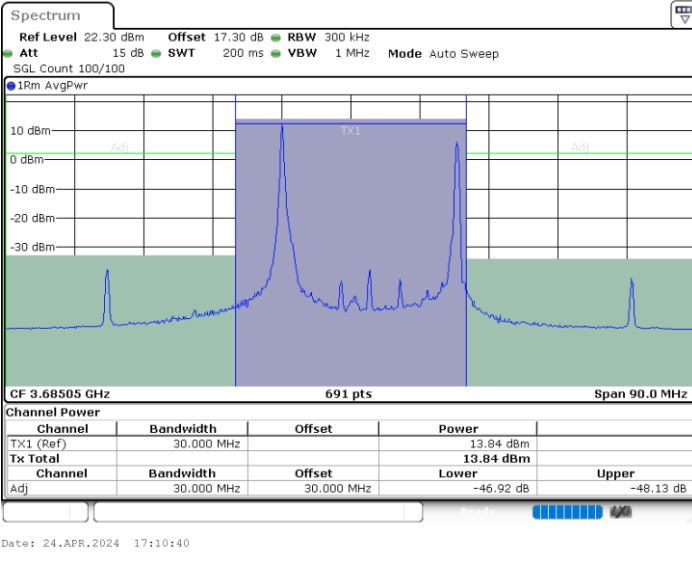

LTE Band 48C / 20MHz+5MHz

256QAM

Lowest Channel / 1RB0 and 1RB24

Lowest Channel / 1RB99 and 1RB0

Lowest Channel / FullIRB

N/A

LTE Band 48C / 20MHz+5MHz

256QAM

Middle Channel / 1RB0 and 1RB24

Middle Channel / 1RB99 and 1RB0

Date: 24.APR.2024 16:27:29

Date: 24.APR.2024 16:31:52

Middle Channel / FullIRB

N/A

Date: 24.APR.2024 16:26:00

LTE Band 48C / 20MHz+5MHz

256QAM

Highest Channel / 1RB0 and 1RB24

Highest Channel / 1RB99 and 1RB0

Highest Channel / FullIRB

N/A

LTE Band 48C / 20MHz+10MHz

256QAM

Lowest Channel / 1RB0 and 1RB49