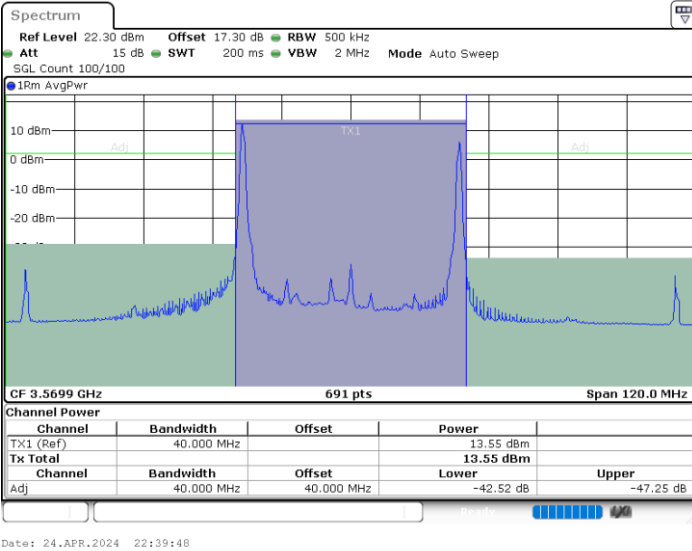

N/A

LTE Band 48C / 20MHz+15MHz

256QAM

Highest Channel / 1RB0 and 1RB74

Highest Channel / 1RB99 and 1RB0

Date: 24.APR.2024 22:18:58

Date: 24.APR.2024 22:20:27

Highest Channel / FullIRB

N/A

Date: 24.APR.2024 22:14:34

LTE Band 48C / 20MHz+20MHz

256QAM

Lowest Channel / 1RB0 and 1RB9

Lowest Channel / 1RB99 and 1RB0

Lowest Channel / FullIRB

N/A

LTE Band 48C / 20MHz+20MHz

256QAM

MiddleChannel / 1RB0 and 1RB99

Middle Channel / 1RB99 and 1RB0

Date: 24.APR.2024 23:02:03

Date: 24.APR.2024 23:06:27

Middle Channel / FullIRB

N/A