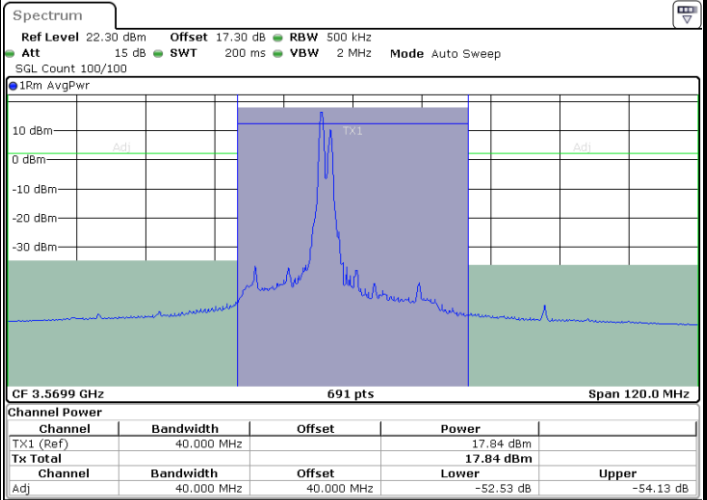

256QAM

Middle Channel / 1RB0 and 1RB9

Middle Channel / 1RB49 and 1RB0

Middle Channel / FullIRB

N/A

LTE Band 48C / 10MHz+20MHz

256QAM

Highest Channel / 1RB0 and 1RB99

Highest Channel / 1RB49 and 1RB0

Highest Channel / FullIRB

N/A

LTE Band 48C / 15MHz+20MHz

256QAM

Lowest Channel / 1RB0 and 1RB9

Lowest Channel / 1RB74 and 1RB0

Date: 24.APR.2024 20:26:08

Date: 24.APR.2024 20:30:33

Lowest Channel / FullIRB

N/A

Date: 24.APR.2024 20:24:38

LTE Band 48C / 15MHz+20MHz

256QAM

Middle Channel / 1RB0 and 1RB99

Middle Channel / 1RB74 and 1RB0

Middle Channel / FullIRB

N/A

LTE Band 48C / 15MHz+20MHz

256QAM

Highest Channel / 1RB0 and 1RB99

Highest Channel / 1RB74 and 1RB0

Highest Channel / FullIRB

N/A