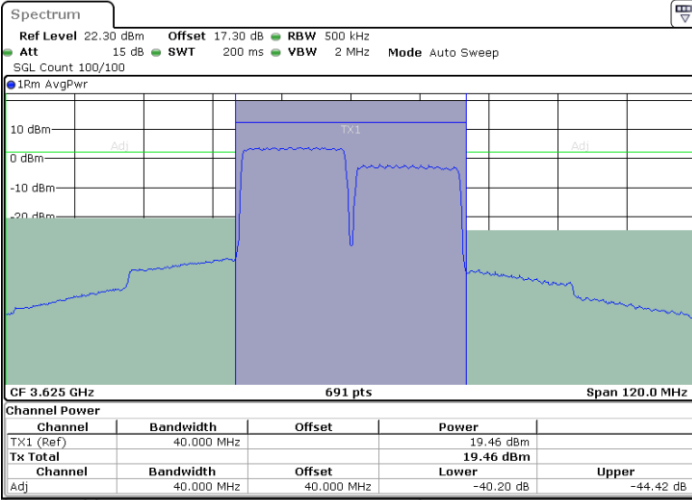

Middle Channel / FullIRB

N/A

Date: 24.APR.2024 22:59:48