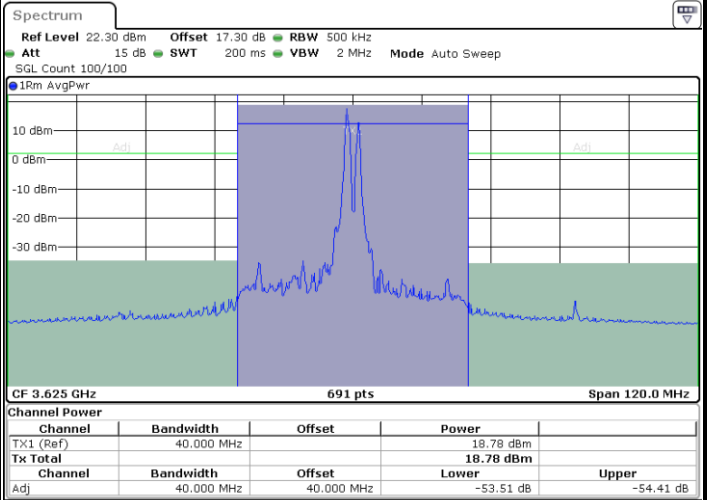

Date: 24.APR.2024 23:05:43