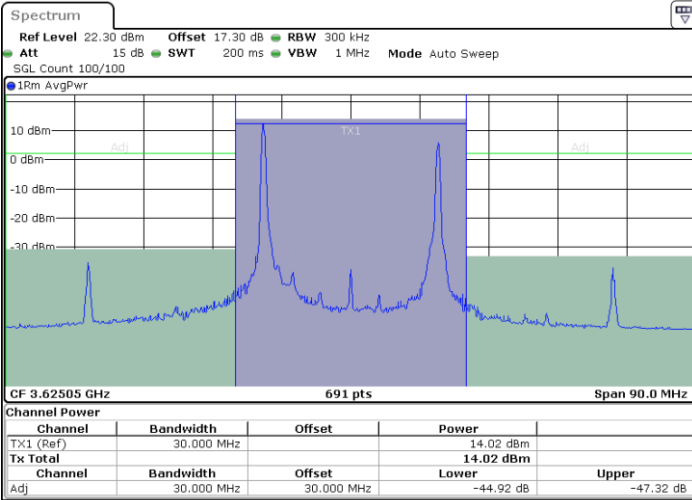

LTE Band 48C / 20MHz+20MHz

64QAM

Highest Channel / 1RB0 and 1RB99

Highest Channel / 1RB99 and 1RB0

Highest Channel / FullIRB

N/A

LTE Band 48C / 5MHz+20MHz

256QAM

Lowest Channel / 1RB0 and 1RB9

Lowest Channel / 1RB24 and 1RB0

Lowest Channel / FullIRB

N/A

LTE Band 48C / 5MHz+20MHz

256QAM

Middle Channel / 1RB0 and 1RB99

Middle Channel / 1RB24 and 1RB0

Date: 24.APR.2024 15:19:10

Date: 24.APR.2024 15:23:32

Middle Channel / FullIRB

N/A

Date: 24.APR.2024 15:17:40

LTE Band 48C / 5MHz+20MHz

256QAM

Highest Channel / 1RB0 and 1RB99