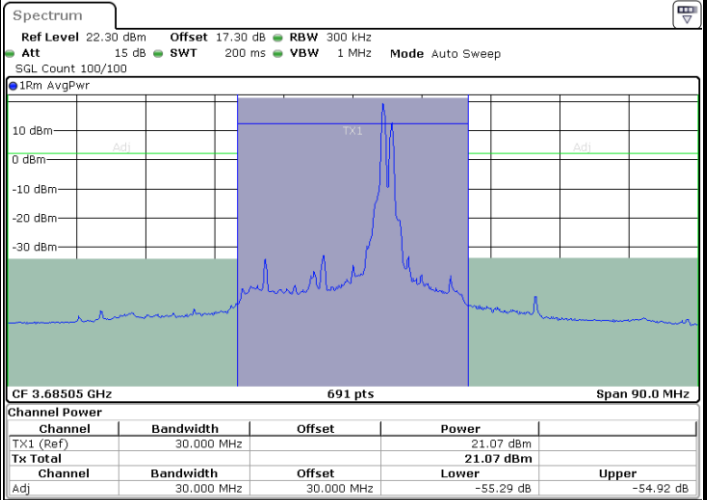

LTE Band 48C / 20MHz+10MHz

16QAM

Highest Channel / 1RB0 and 1RB49

Highest Channel / 1RB99 and 1RB0

Date: 24.APR.2024 19:22:39

Date: 24.APR.2024 19:26:19