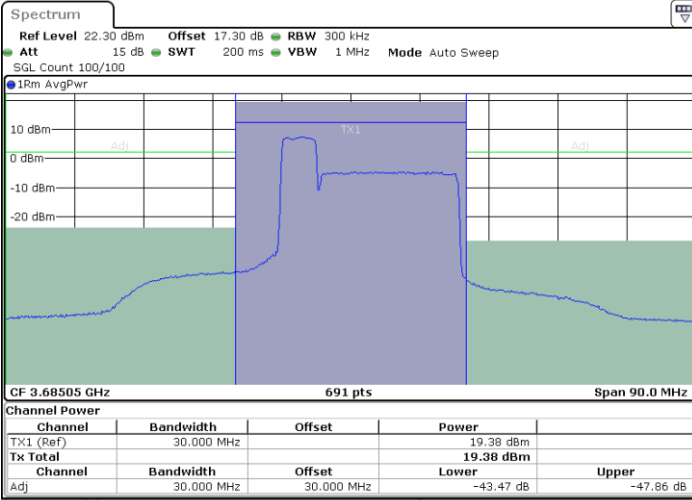

Middle Channel / 1RB0 and 1RB9

Middle Channel / 1RB24 and 1RB0

Date: 24.APR.2024 15:19:53

Date: 24.APR.2024 15:22:05

Middle Channel / FullIRB

N/A

Date: 24.APR.2024 15:16:13

LTE Band 48C / 5MHz+20MHz

16QAM

Highest Channel / 1RB0 and 1RB99

Highest Channel / 1RB24 and 1RB0

Date: 24.APR.2024 15:41:23

Date: 24.APR.2024 15:45:03

Highest Channel / FullIRB

N/A

Date: 24.APR.2024 15:39:11

LTE Band 48C / 10MHz+20MHz

16QAM

Lowest Channel / 1RB0 and 1RB9

Lowest Channel / 1RB49 and 1RB0

Date: 24.APR.2024 17:32:18

Date: 24.APR.2024 17:34:29

Lowest Channel / FullIRB

N/A