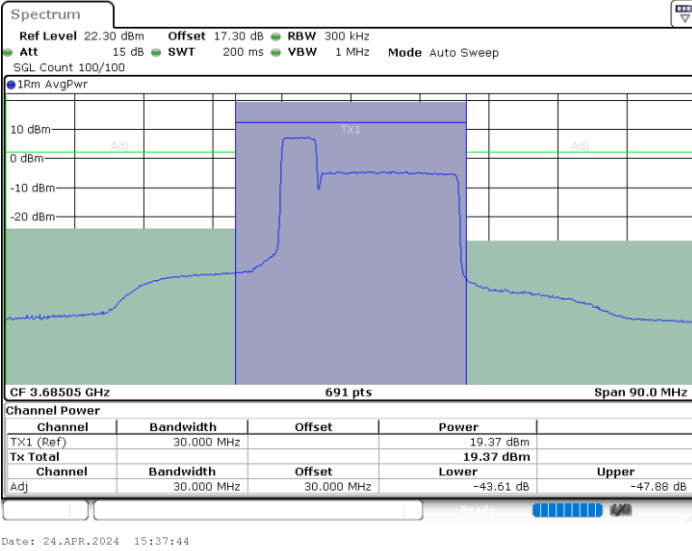

Lowest Channel / 1RB24 and 1RB0

Lowest Channel / FullIRB

N/A

LTE Band 48C / 5MHz+20MHz

64QAM

Middle Channel / 1RB0 and 1RB99

Middle Channel / 1RB24 and 1RB0

Date: 24.APR.2024 15:18:26

Date: 24.APR.2024 15:22:49

Middle Channel / FullIRB

N/A

Date: 24.APR.2024 15:16:57

LTE Band 48C / 5MHz+20MHz

64QAM

Highest Channel / 1RB0 and 1RB99

Highest Channel / 1RB24 and 1RB0

Highest Channel / FullIRB

N/A

LTE Band 48C / 10MHz+20MHz

64QAM

Lowest Channel / 1RB0 and 1RB9

Lowest Channel / 1RB49 and 1RB0

Date: 24.APR.2024 17:30:50

Date: 24.APR.2024 17:35:13