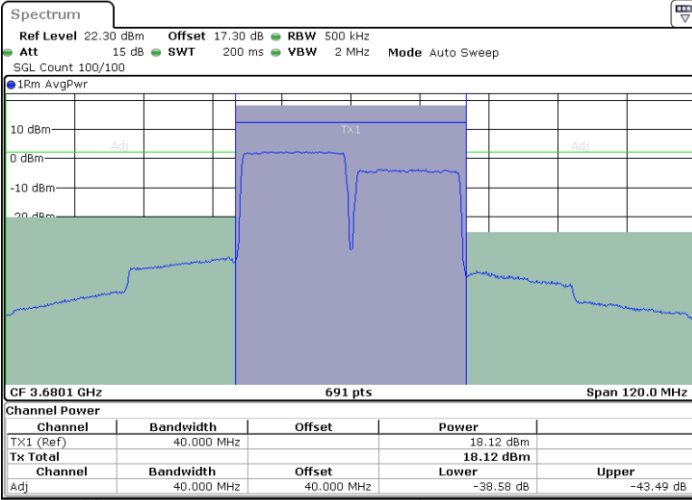

Lowest Channel / 1RB99 and 1RB0

Lowest Channel / FullIRB

N/A

LTE Band 48C / 20MHz+20MHz

16QAM

MiddleChannel / 1RB0 and 1RB9

Middle Channel / 1RB99 and 1RB0

Date: 24.APR.2024 23:02:47

Date: 24.APR.2024 23:04:59

Middle Channel / FullIRB

N/A

Date: 25.APR.2024 21:27:32

LTE Band 48C / 20MHz+20MHz

16QAM

Highest Channel / 1RB0 and 1RB99

Highest Channel / 1RB99 and 1RB0

Date: 24.APR.2024 23:24:19

Date: 24.APR.2024 23:28:00

Highest Channel / FullIRB

N/A

Date: 24.APR.2024 23:22:07

LTE Band 48C / 5MHz+20MHz

64QAM

Lowest Channel / 1RB0 and 1RB9