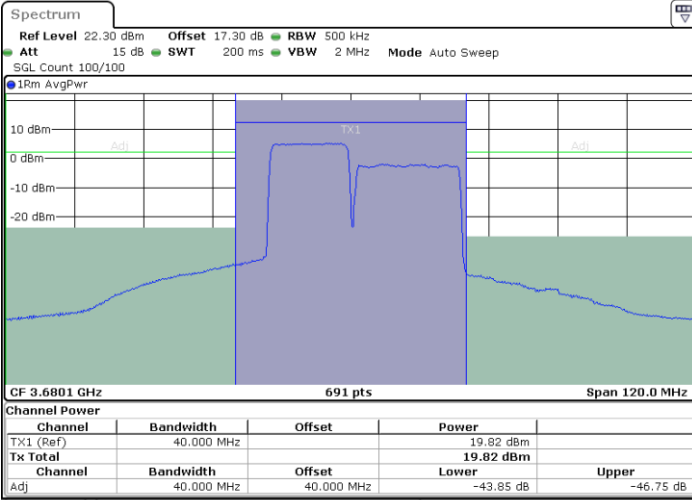

N/A

Date: 24.APR.2024 20:45:26

LTE Band 48C / 15MHz+20MHz

16QAM

Highest Channel / 1RB0 and 1RB99

Highest Channel / 1RB74 and 1RB0

Date: 24.APR.2024 21:10:40

Date: 24.APR.2024 21:14:21

Highest Channel / FullIRB

N/A

Date: 24.APR.2024 21:08:28

LTE Band 48C / 20MHz+5MHz

16QAM

Lowest Channel / 1RB0 and 1RB24

Lowest Channel / 1RB99 and 1RB0

Lowest Channel / FullIRB