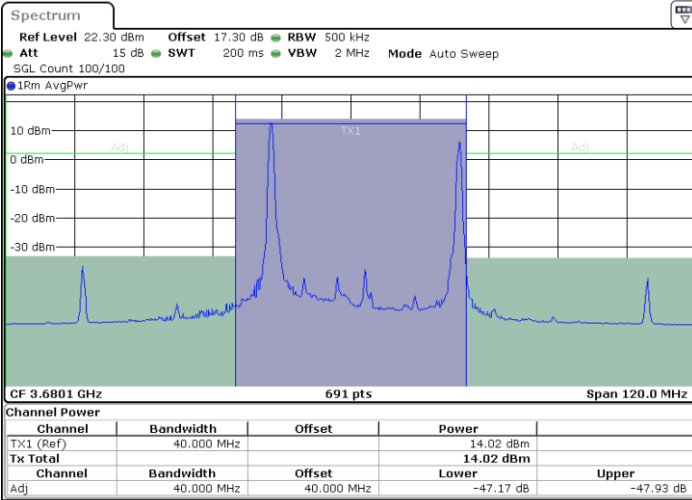

N/A

Date: 24.APR.2024 20:45:26

LTE Band 48C / 15MHz+20MHz

16QAM

Highest Channel / 1RB0 and 1RB99

Highest Channel / 1RB74 and 1RB0

Date: 24.APR.2024 21:10:40

Date: 24.APR.2024 21:14:21

Highest Channel / FullIRB

N/A

Date: 24.APR.2024 21:08:28

LTE Band 48C / 20MHz+5MHz

16QAM

Lowest Channel / 1RB0 and 1RB24

Lowest Channel / 1RB99 and 1RB0

Lowest Channel / FullIRB