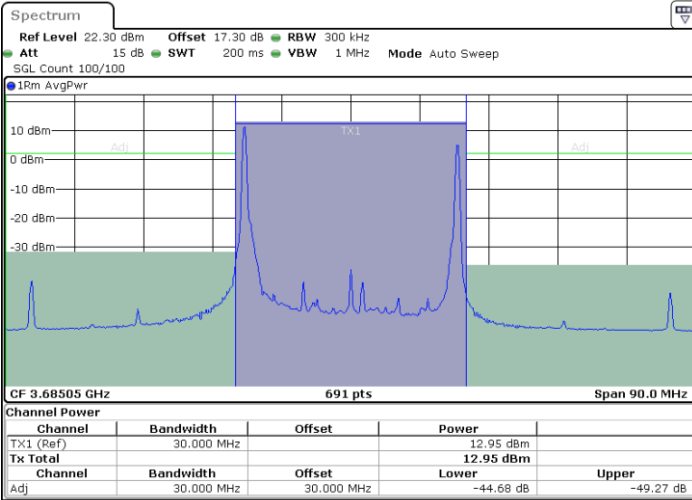

Date: 24.APR.2024 18:56:45

LTE Band 48C / 20MHz+10MHz

QPSK

Highest Channel / 1RB0 and 1RB49

Highest Channel / 1RB99 and 1RB0

Date: 24.APR.2024 19:21:55

Date: 24.APR.2024 19:27:02

Highest Channel / FullIRB

N/A

Date: 24.APR.2024 19:21:11

LTE Band 48C / 20MHz+15MHz

QPSK

Lowest Channel / 1RB0 and 1RB74

Lowest Channel / 1RB99 and 1RB0

Date: 24.APR.2024 21:34:29

Date: 24.APR.2024 21:35:13