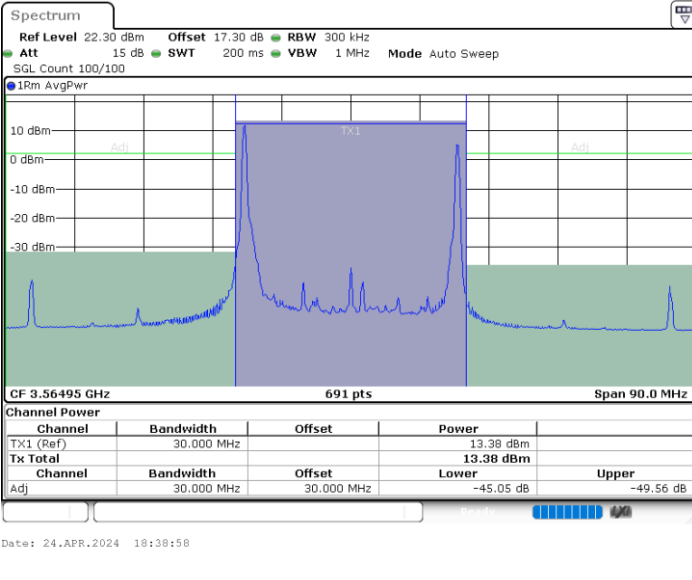

Highest Channel / FullIRB

N/A

Date: 24.APR.2024 17:07:00

LTE Band 48C / 20MHz+10MHz

16QAM

Lowest Channel / 1RB0 and 1RB49

Lowest Channel / 1RB99 and 1RB0

Lowest Channel / FullIRB

N/A

LTE Band 48C / 20MHz+10MHz

16QAM

Middle Channel / 1RB0 and 1RB49

Middle Channel / 1RB99 and 1RB0

Middle Channel / FullIRB

N/A

LTE Band 48C / 20MHz+10MHz