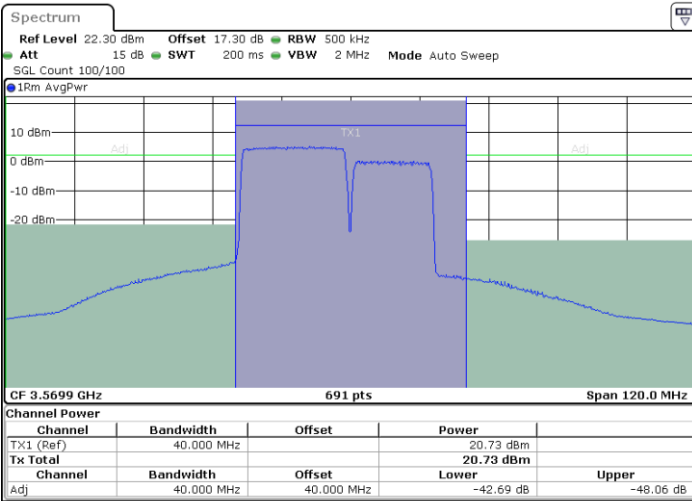

Date: 24.APR.2024 18:56:45

LTE Band 48C / 20MHz+10MHz

QPSK

Highest Channel / 1RB0 and 1RB49

Highest Channel / 1RB99 and 1RB0

Date: 24.APR.2024 19:21:55

Date: 24.APR.2024 19:27:02

Highest Channel / FullIRB

N/A

Date: 24.APR.2024 19:21:11

LTE Band 48C / 20MHz+15MHz

QPSK

Lowest Channel / 1RB0 and 1RB74

Lowest Channel / 1RB99 and 1RB0

Date: 24.APR.2024 21:34:29

Date: 24.APR.2024 21:35:13

Lowest Channel / FullIRB

N/A

Date: 24.APR.2024 21:29:19

LTE Band 48C / 20MHz+15MHz

QPSK

Middle Channel / 1RB0 and 1RB74

Middle Channel / 1RB99 and 1RB0

Middle Channel / FullIRB