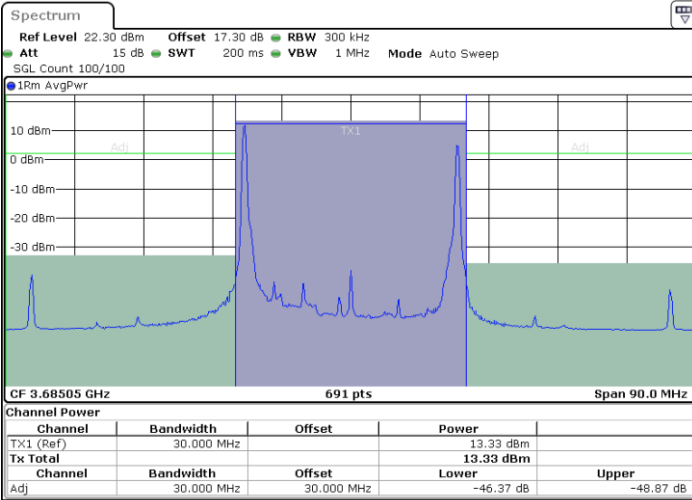

N/A

Date: 24.APR.2024 17:50:47

LTE Band 48C / 10MHz+20MHz

16QAM

Highest Channel / 1RB0 and 1RB99

Highest Channel / 1RB49 and 1RB0

Date: 24.APR.2024 18:15:57

Date: 24.APR.2024 18:19:37

Highest Channel / FullIRB

N/A

Date: 24.APR.2024 18:13:45

LTE Band 48C / 15MHz+20MHz

16QAM

Lowest Channel / 1RB0 and 1RB9

Lowest Channel / 1RB74 and 1RB0

Lowest Channel / FullIRB