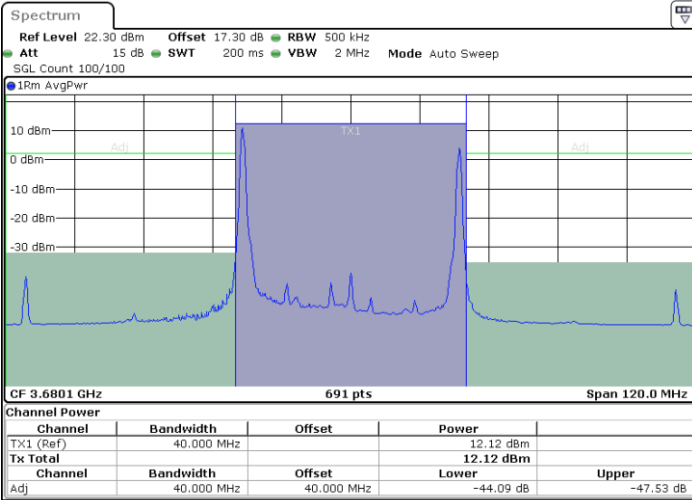

Lowest Channel / 1RB99 and 1RB0

Lowest Channel / FullIRB

N/A

LTE Band 48C / 20MHz+20MHz

16QAM

MiddleChannel / 1RB0 and 1RB9

Middle Channel / 1RB99 and 1RB0

Date: 24.APR.2024 23:02:47

Date: 24.APR.2024 23:04:59

Middle Channel / FullIRB

N/A

Date: 25.APR.2024 21:27:32

LTE Band 48C / 20MHz+20MHz

16QAM

Highest Channel / 1RB0 and 1RB99

Highest Channel / 1RB99 and 1RB0

Date: 24.APR.2024 23:24:19

Date: 24.APR.2024 23:28:00

Highest Channel / FullIRB

N/A

Date: 24.APR.2024 23:22:07

LTE Band 48C / 5MHz+20MHz

64QAM

Lowest Channel / 1RB0 and 1RB9