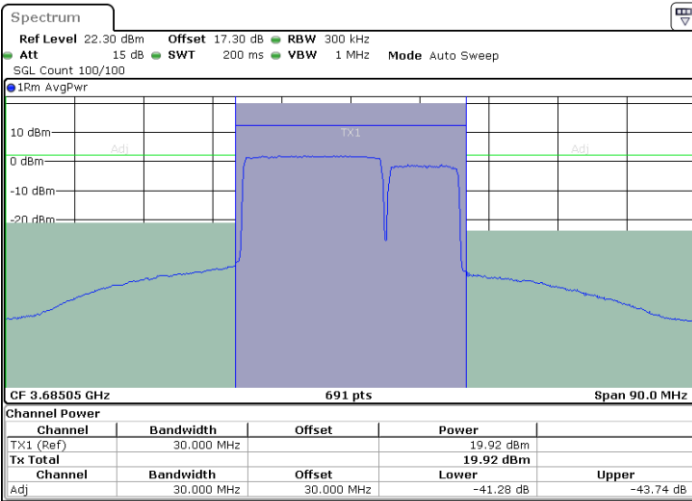

Date: 24.APR.2024 18:56:45

LTE Band 48C / 20MHz+10MHz

QPSK

Highest Channel / 1RB0 and 1RB49

Highest Channel / 1RB99 and 1RB0

Date: 24.APR.2024 19:21:55

Date: 24.APR.2024 19:27:02

Highest Channel / FullIRB

N/A

Date: 24.APR.2024 19:21:11

LTE Band 48C / 20MHz+15MHz

QPSK

Lowest Channel / 1RB0 and 1RB74

Lowest Channel / 1RB99 and 1RB0

Date: 24.APR.2024 21:34:29

Date: 24.APR.2024 21:35:13