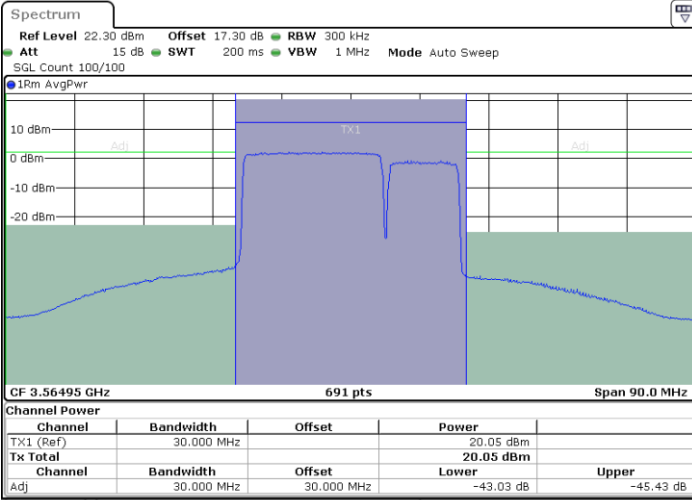

Highest Channel / 1RB0 and 1RB24

Highest Channel / 1RB99 and 1RB0

Date: 24.APR.2024 17:08:28

Date: 24.APR.2024 17:13:36

Highest Channel / FullIRB

N/A

Date: 24.APR.2024 17:07:44

LTE Band 48C / 20MHz+10MHz

QPSK

Lowest Channel / 1RB0 and 1RB49

Lowest Channel / 1RB99 and 1RB0

Date: 24.APR.2024 18:39:42

Date: 24.APR.2024 18:40:26

Lowest Channel / FullIRB

N/A

Date: 24.APR.2024 18:34:34

Date: 24.APR.2024 18:56:45

LTE Band 48C / 20MHz+10MHz

QPSK

Highest Channel / 1RB0 and 1RB49

Highest Channel / 1RB99 and 1RB0

Date: 24.APR.2024 19:21:55

Date: 24.APR.2024 19:27:02

Highest Channel / FullIRB