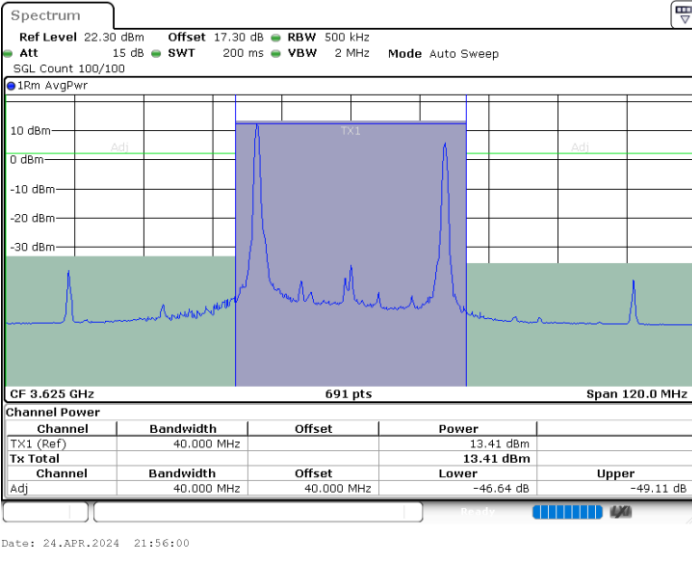

LTE Band 48C / 20MHz+15MHz

16QAM

Lowest Channel / 1RB0 and 1RB74

Lowest Channel / 1RB99 and 1RB0

Date: 24.APR.2024 21:33:45

Date: 24.APR.2024 21:35:57

Lowest Channel / FullIRB

N/A

Date: 24.APR.2024 21:30:03

LTE Band 48C / 20MHz+15MHz

16QAM

Middle Channel / 1RB0 and 1RB74

Middle Channel / 1RB99 and 1RB0

Middle Channel / FullIRB

N/A

LTE Band 48C / 20MHz+15MHz

16QAM

Highest Channel / 1RB0 and 1RB74

Highest Channel / 1RB99 and 1RB0

Highest Channel / FullIRB

N/A

LTE Band 48C / 20MHz+20MHz

16QAM

Lowest Channel / 1RB0 and 1RB9