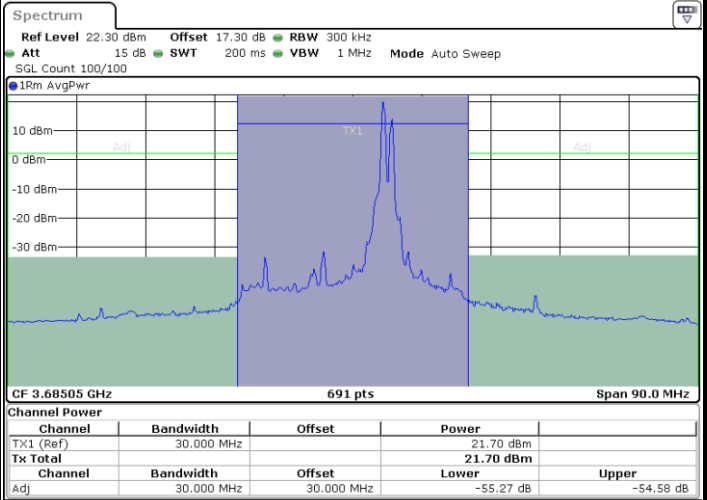

Date: 24.APR.2024 18:56:45

LTE Band 48C / 20MHz+10MHz

QPSK

Highest Channel / 1RB0 and 1RB49

Highest Channel / 1RB99 and 1RB0

Date: 24.APR.2024 19:21:55

Date: 24.APR.2024 19:27:02

Highest Channel / FullIRB

N/A

Date: 24.APR.2024 19:21:11

LTE Band 48C / 20MHz+15MHz

QPSK

Lowest Channel / 1RB0 and 1RB74

Lowest Channel / 1RB99 and 1RB0

Date: 24.APR.2024 21:34:29

Date: 24.APR.2024 21:35:13