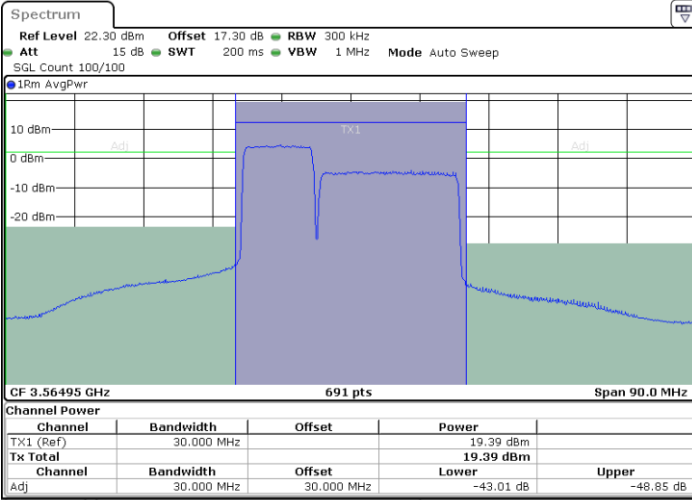

LTE Band 48C / 10MHz+20MHz

16QAM

Lowest Channel / 1RB0 and 1RB9

Lowest Channel / 1RB49 and 1RB0

Date: 24.APR.2024 17:32:18

Date: 24.APR.2024 17:34:29

Lowest Channel / FullIRB

N/A

Date: 24.APR.2024 17:28:37

LTE Band 48C / 10MHz+20MHz

16QAM

Middle Channel / 1RB0 and 1RB9

Middle Channel / 1RB49 and 1RB0

Date: 24.APR.2024 17:54:28

Date: 24.APR.2024 17:56:39

Middle Channel / FullIRB