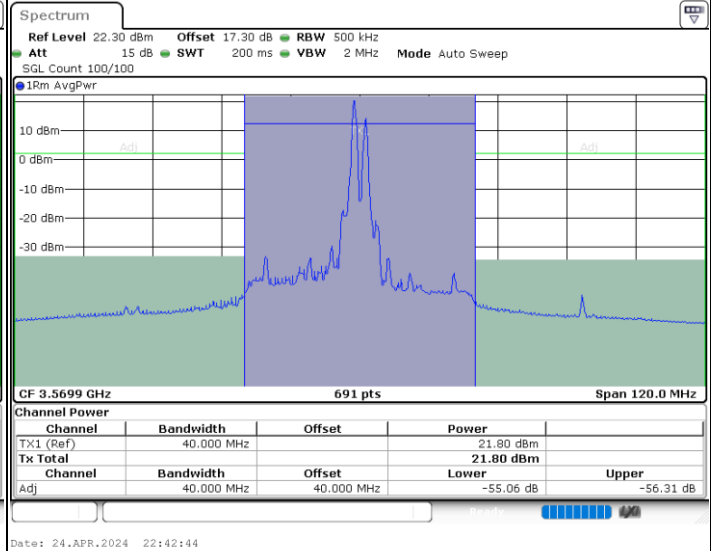

Date: 24.APR.2024 21:30:03

LTE Band 48C / 20MHz+15MHz

16QAM

Middle Channel / 1RB0 and 1RB74

Middle Channel / 1RB99 and 1RB0

Middle Channel / FullIRB

N/A

LTE Band 48C / 20MHz+15MHz

16QAM

Highest Channel / 1RB0 and 1RB74

Highest Channel / 1RB99 and 1RB0

Highest Channel / FullIRB

N/A

LTE Band 48C / 20MHz+20MHz

16QAM

Lowest Channel / 1RB0 and 1RB9

Lowest Channel / 1RB99 and 1RB0

Lowest Channel / FullIRB

N/A

LTE Band 48C / 20MHz+20MHz

16QAM

MiddleChannel / 1RB0 and 1RB9

Middle Channel / 1RB99 and 1RB0

Date: 24.APR.2024 23:02:47

Date: 24.APR.2024 23:04:59

Middle Channel / FullIRB

N/A

Date: 25.APR.2024 21:27:32

LTE Band 48C / 20MHz+20MHz

16QAM

Highest Channel / 1RB0 and 1RB99

Highest Channel / 1RB99 and 1RB0