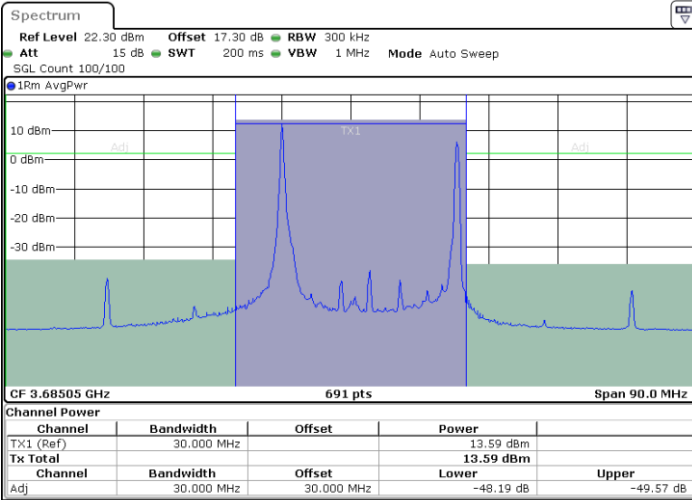

LTE Band 48C / 20MHz+5MHz

QPSK

Middle Channel / 1RB0 and 1RB24

Middle Channel / 1RB99 and 1RB0

Middle Channel / FullIRB

N/A

LTE Band 48C / 20MHz+5MHz

QPSK

Highest Channel / 1RB0 and 1RB24

Highest Channel / 1RB99 and 1RB0

Date: 24.APR.2024 17:08:28

Date: 24.APR.2024 17:13:36

Highest Channel / FullIRB

N/A

Date: 24.APR.2024 17:07:44

LTE Band 48C / 20MHz+10MHz