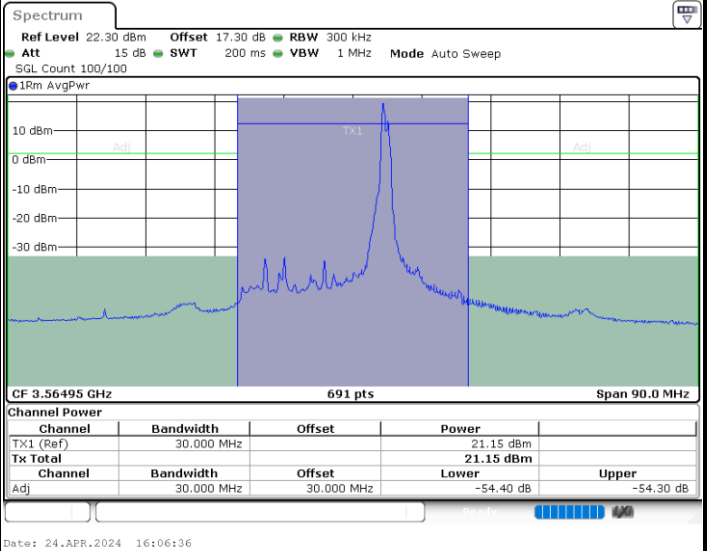

N/A

Date: 24.APR.2024 20:45:26

LTE Band 48C / 15MHz+20MHz

16QAM

Highest Channel / 1RB0 and 1RB99

Highest Channel / 1RB74 and 1RB0

Date: 24.APR.2024 21:10:40

Date: 24.APR.2024 21:14:21

Highest Channel / FullIRB

N/A

Date: 24.APR.2024 21:08:28

LTE Band 48C / 20MHz+5MHz

16QAM

Lowest Channel / 1RB0 and 1RB24

Lowest Channel / 1RB99 and 1RB0

Lowest Channel / FullIRB

N/A

LTE Band 48C / 20MHz+5MHz

16QAM

Middle Channel / 1RB0 and 1RB24

Middle Channel / 1RB99 and 1RB0

Date: 24.APR.2024 16:28:13

Date: 24.APR.2024 16:30:24

Middle Channel / FullIRB