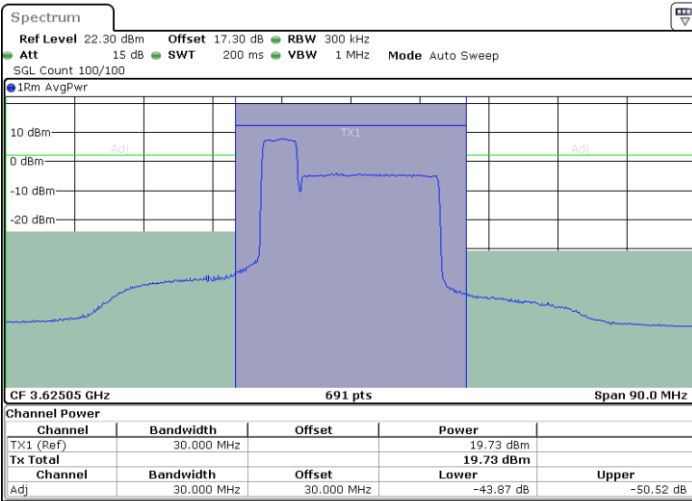

Lowest Channel / 1RB24 and 1RB0

Date: 24.APR.2024 14:56:04

Date: 24.APR.2024 14:58:16

Lowest Channel / FullIRB

N/A

Date: 24.APR.2024 14:52:22

LTE Band 48C / 5MHz+20MHz

16QAM

Middle Channel / 1RB0 and 1RB9

Middle Channel / 1RB24 and 1RB0

Date: 24.APR.2024 15:19:53

Date: 24.APR.2024 15:22:05

Middle Channel / FullIRB

N/A

Date: 24.APR.2024 15:16:13

LTE Band 48C / 5MHz+20MHz