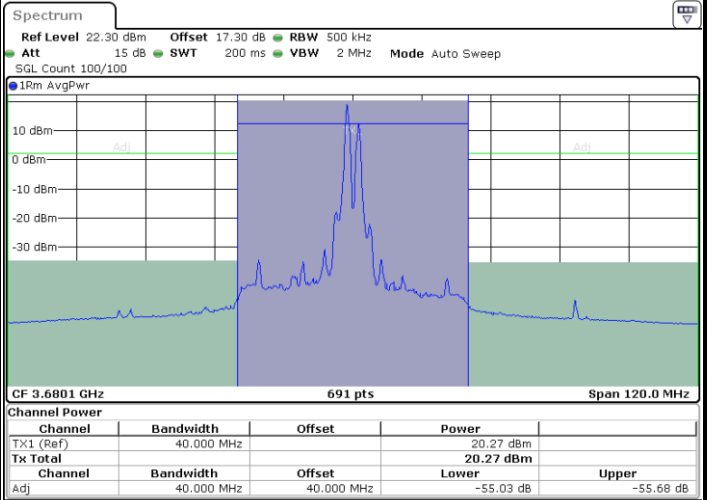

Lowest Channel / 1RB99 and 1RB0

Lowest Channel / FullIRB

N/A

LTE Band 48C / 20MHz+20MHz

16QAM

MiddleChannel / 1RB0 and 1RB9

Middle Channel / 1RB99 and 1RB0

Date: 24.APR.2024 23:02:47

Date: 24.APR.2024 23:04:59

Middle Channel / FullIRB

N/A

Date: 25.APR.2024 21:27:32

LTE Band 48C / 20MHz+20MHz

16QAM

Highest Channel / 1RB0 and 1RB99

Highest Channel / 1RB99 and 1RB0

Date: 24.APR.2024 23:24:19

Date: 24.APR.2024 23:28:00

Highest Channel / FullIRB

N/A

Date: 24.APR.2024 23:22:07

LTE Band 48C / 5MHz+20MHz

64QAM

Lowest Channel / 1RB0 and 1RB9