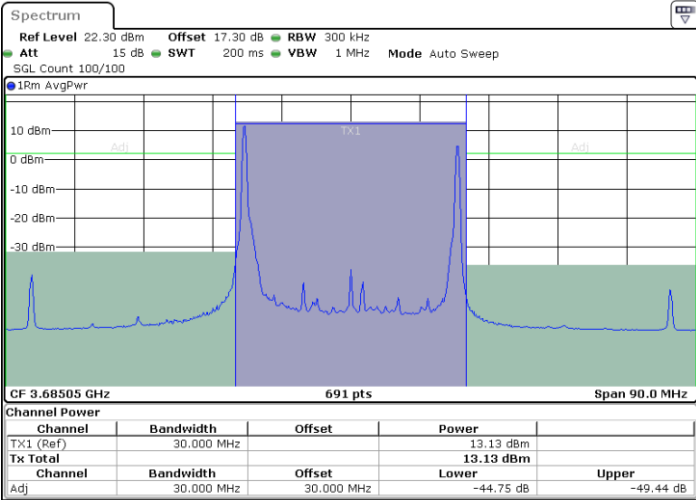

LTE Band 48C / 20MHz+10MHz

16QAM

Highest Channel / 1RB0 and 1RB49

Highest Channel / 1RB99 and 1RB0

Date: 24.APR.2024 19:22:39

Date: 24.APR.2024 19:26:19