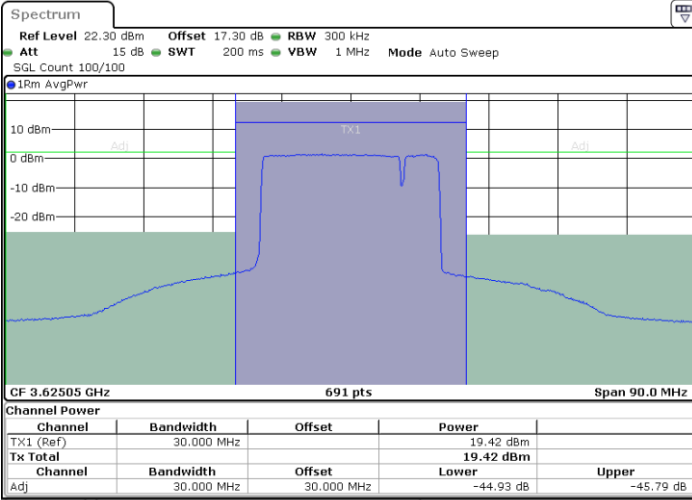

Highest Channel / FullIRB

N/A

Date: 24.APR.2024 21:08:28

LTE Band 48C / 20MHz+5MHz

16QAM

Lowest Channel / 1RB0 and 1RB24

Lowest Channel / 1RB99 and 1RB0

Lowest Channel / FullIRB

N/A

LTE Band 48C / 20MHz+5MHz

16QAM

Middle Channel / 1RB0 and 1RB24

Middle Channel / 1RB99 and 1RB0

Date: 24.APR.2024 16:28:13

Date: 24.APR.2024 16:30:24

Middle Channel / FullIRB

N/A

Date: 24.APR.2024 16:24:33

LTE Band 48C / 20MHz+5MHz

16QAM

Highest Channel / 1RB0 and 1RB24

Highest Channel / 1RB99 and 1RB0

Date: 24.APR.2024 17:09:12

Date: 24.APR.2024 17:12:52

Highest Channel / FullIRB

N/A

Date: 24.APR.2024 17:07:00

LTE Band 48C / 20MHz+10MHz

16QAM

Lowest Channel / 1RB0 and 1RB49

Lowest Channel / 1RB99 and 1RB0

Lowest Channel / FullIRB