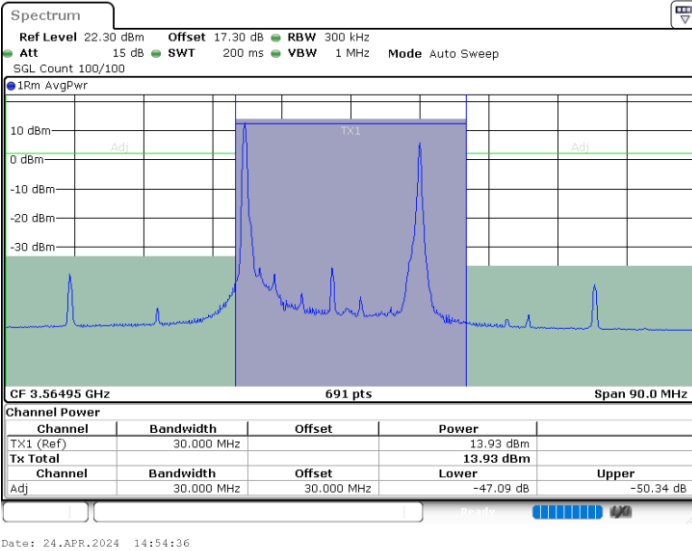

Date: 24.APR.2024 23:04:59

Middle Channel / FullIRB

N/A

Date: 25.APR.2024 21:27:32

LTE Band 48C / 20MHz+20MHz

16QAM

Highest Channel / 1RB0 and 1RB99

Highest Channel / 1RB99 and 1RB0

Date: 24.APR.2024 23:24:19

Date: 24.APR.2024 23:28:00

Highest Channel / FullIRB

N/A

Date: 24.APR.2024 23:22:07

LTE Band 48C / 5MHz+20MHz

64QAM

Lowest Channel / 1RB0 and 1RB9

Lowest Channel / 1RB24 and 1RB0

Lowest Channel / FullIRB

N/A

LTE Band 48C / 5MHz+20MHz

64QAM

Middle Channel / 1RB0 and 1RB99

Middle Channel / 1RB24 and 1RB0

Date: 24.APR.2024 15:18:26