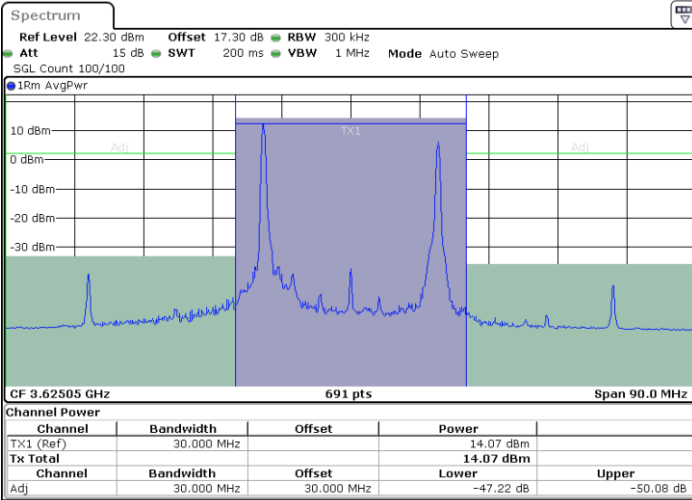

Date: 24.APR.2024 23:24:19

Date: 24.APR.2024 23:28:00

Highest Channel / FullIRB

N/A

Date: 24.APR.2024 23:22:07

LTE Band 48C / 5MHz+20MHz

64QAM

Lowest Channel / 1RB0 and 1RB9

Lowest Channel / 1RB24 and 1RB0

Lowest Channel / FullIRB

N/A

LTE Band 48C / 5MHz+20MHz

64QAM

Middle Channel / 1RB0 and 1RB99

Middle Channel / 1RB24 and 1RB0

Date: 24.APR.2024 15:18:26

Date: 24.APR.2024 15:22:49

Middle Channel / FullIRB

N/A

Date: 24.APR.2024 15:16:57

LTE Band 48C / 5MHz+20MHz

64QAM

Highest Channel / 1RB0 and 1RB99

Highest Channel / 1RB24 and 1RB0