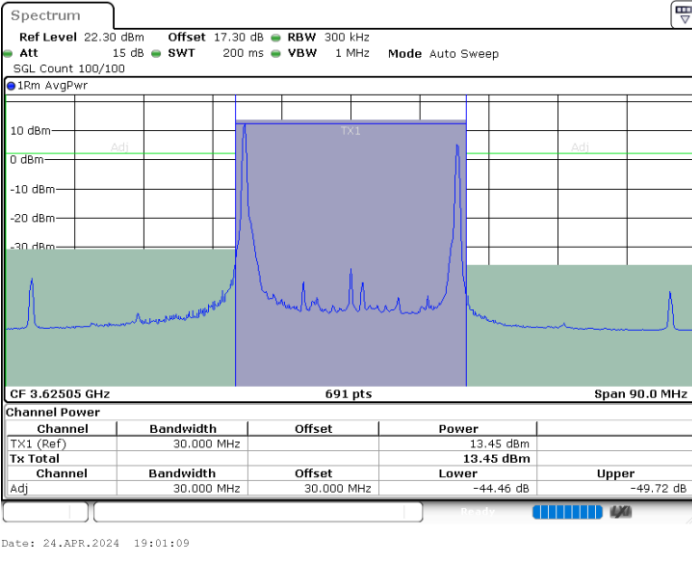

Highest Channel / FullIRB

N/A

Date: 24.APR.2024 17:07:00

LTE Band 48C / 20MHz+10MHz

16QAM

Lowest Channel / 1RB0 and 1RB49

Lowest Channel / 1RB99 and 1RB0

Lowest Channel / FullIRB

N/A

LTE Band 48C / 20MHz+10MHz

16QAM

Middle Channel / 1RB0 and 1RB49

Middle Channel / 1RB99 and 1RB0

Middle Channel / FullIRB

N/A

LTE Band 48C / 20MHz+10MHz