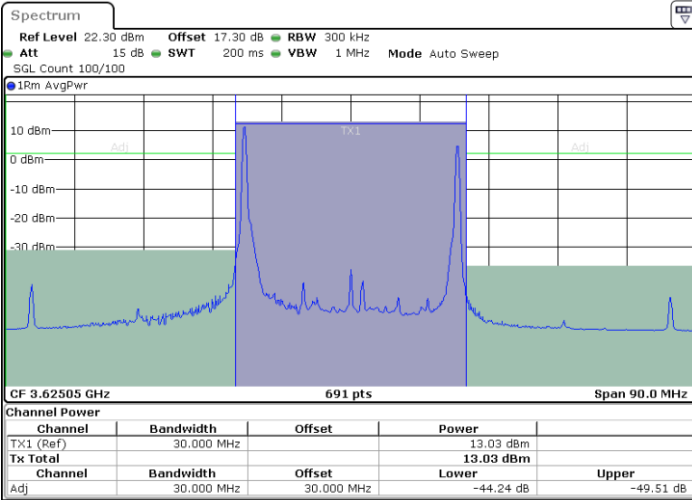

LTE Band 48C / 20MHz+10MHz

QPSK

Middle Channel / 1RB0 and 1RB49

Middle Channel / 1RB99 and 1RB0

Date: 24.APR.2024 19:01:53

Date: 24.APR.2024 19:02:37