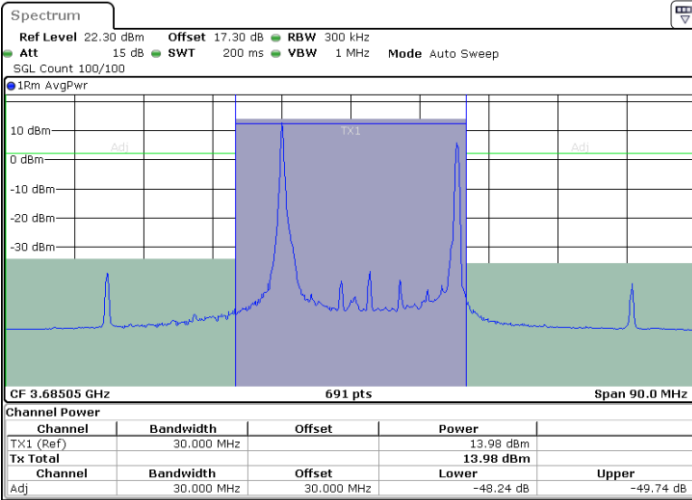

N/A

Date: 24.APR.2024 16:24:33

LTE Band 48C / 20MHz+5MHz

16QAM

Highest Channel / 1RB0 and 1RB24

Highest Channel / 1RB99 and 1RB0

Date: 24.APR.2024 17:09:12

Date: 24.APR.2024 17:12:52

Highest Channel / FullIRB

N/A

Date: 24.APR.2024 17:07:00

LTE Band 48C / 20MHz+10MHz

16QAM

Lowest Channel / 1RB0 and 1RB49

Lowest Channel / 1RB99 and 1RB0

Lowest Channel / FullIRB