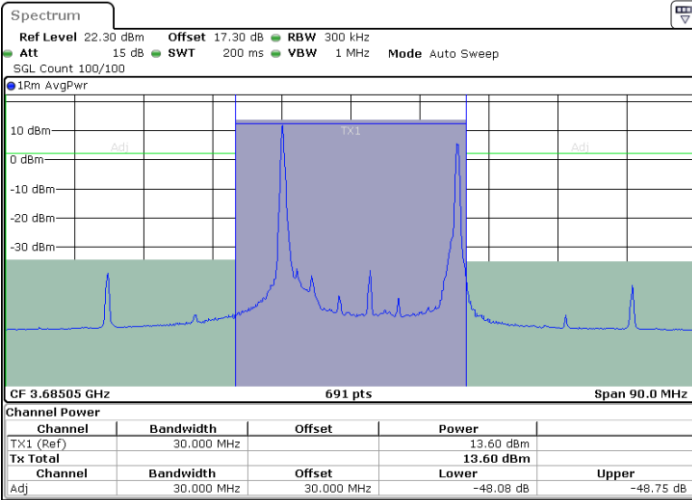

LTE Band 48C / 5MHz+20MHz

16QAM

Highest Channel / 1RB0 and 1RB99

Highest Channel / 1RB24 and 1RB0

Date: 24.APR.2024 15:41:23