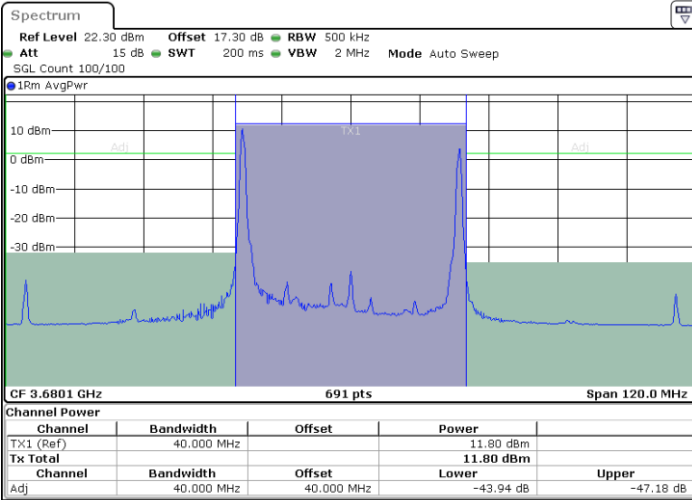

Date: 24.APR.2024 23:04:15

Middle Channel / FullIRB

N/A

Date: 25.APR.2024 21:20:52

LTE Band 48C / 20MHz+20MHz

QPSK

Highest Channel / 1RB0 and 1RB99

Highest Channel / 1RB99 and 1RB0

Date: 24.APR.2024 23:23:35

Date: 24.APR.2024 23:28:44

Highest Channel / FullIRB

N/A

Date: 24.APR.2024 23:22:51

LTE Band 48C / 5MHz+20MHz

16QAM

Lowest Channel / 1RB0 and 1RB9