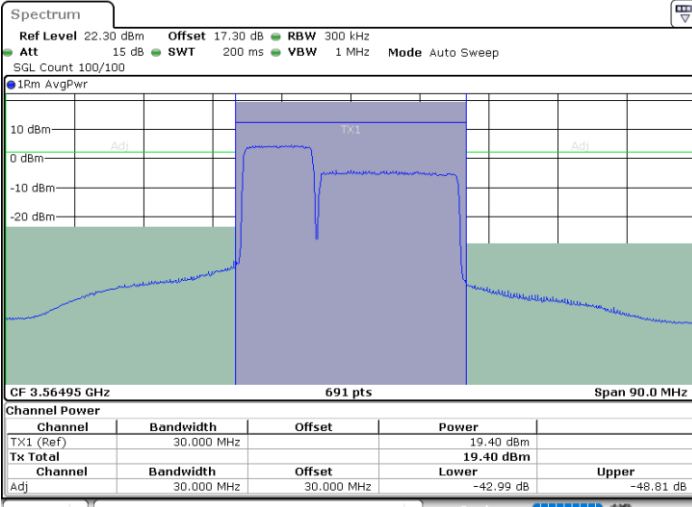

Date: 24.APR.2024 15:22:49

Middle Channel / FullIRB

N/A

Date: 24.APR.2024 15:16:57

LTE Band 48C / 5MHz+20MHz

64QAM

Highest Channel / 1RB0 and 1RB99

Highest Channel / 1RB24 and 1RB0

Highest Channel / FullIRB

N/A

LTE Band 48C / 10MHz+20MHz

64QAM

Lowest Channel / 1RB0 and 1RB9

Lowest Channel / 1RB49 and 1RB0

Date: 24.APR.2024 17:30:50

Date: 24.APR.2024 17:35:13

Lowest Channel / FullIRB

N/A

Date: 24.APR.2024 17:29:21

LTE Band 48C / 10MHz+20MHz

64QAM

Middle Channel / 1RB0 and 1RB9

Middle Channel / 1RB49 and 1RB0

Date: 24.APR.2024 17:53:00