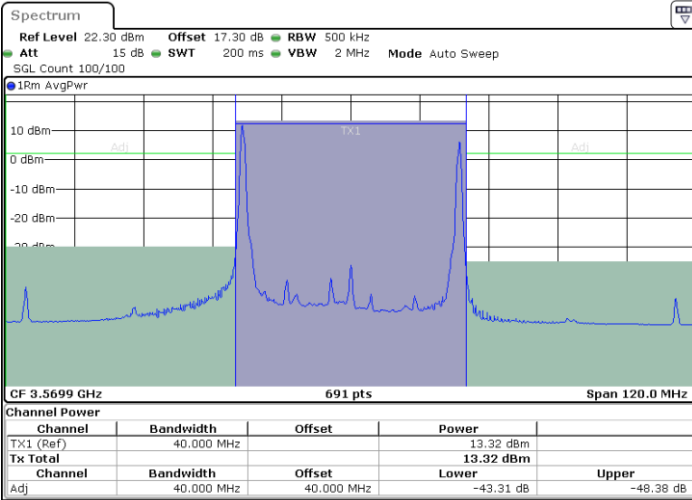

N/A

LTE Band 48C / 20MHz+15MHz

QPSK

Highest Channel / 1RB0 and 1RB74

Highest Channel / 1RB99 and 1RB0

Date: 24.APR.2024 22:16:46

Date: 24.APR.2024 22:21:55

Highest Channel / FullIRB

N/A

Date: 24.APR.2024 22:16:02

LTE Band 48C / 20MHz+20MHz

QPSK

Lowest Channel / 1RB0 and 1RB99

Lowest Channel / 1RB99 and 1RB0

Date: 24.APR.2024 22:41:16

Date: 24.APR.2024 22:42:00

Lowest Channel / FullIRB

N/A

Date: 24.APR.2024 22:36:05

LTE Band 48C / 20MHz+20MHz

QPSK

MiddleChannel / 1RB0 and 1RB99

Middle Channel / 1RB99 and 1RB0

Date: 24.APR.2024 23:03:31