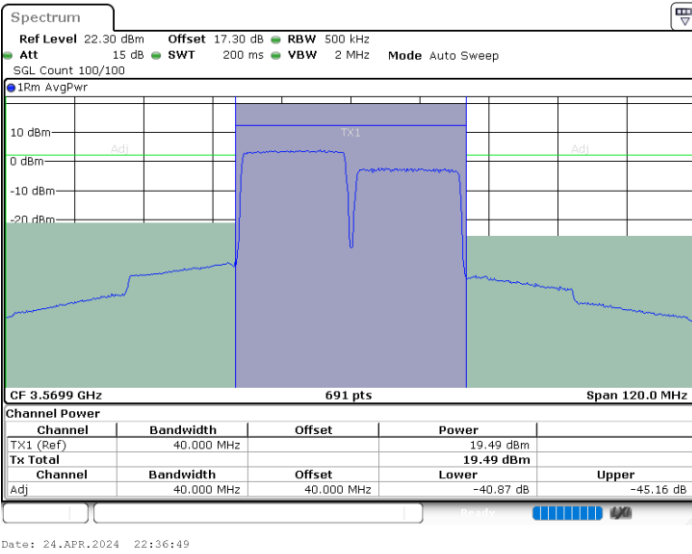

Date: 24.APR.2024 21:30:03

LTE Band 48C / 20MHz+15MHz

16QAM

Middle Channel / 1RB0 and 1RB74

Middle Channel / 1RB99 and 1RB0

Middle Channel / FullIRB

N/A

LTE Band 48C / 20MHz+15MHz

16QAM

Highest Channel / 1RB0 and 1RB74

Highest Channel / 1RB99 and 1RB0

Highest Channel / FullIRB

N/A

LTE Band 48C / 20MHz+20MHz

16QAM

Lowest Channel / 1RB0 and 1RB9

Lowest Channel / 1RB99 and 1RB0

Lowest Channel / FullIRB

N/A

LTE Band 48C / 20MHz+20MHz

16QAM

MiddleChannel / 1RB0 and 1RB9

Middle Channel / 1RB99 and 1RB0

Date: 24.APR.2024 23:02:47

Date: 24.APR.2024 23:04:59

Middle Channel / FullIRB

N/A

Date: 25.APR.2024 21:27:32

LTE Band 48C / 20MHz+20MHz

16QAM

Highest Channel / 1RB0 and 1RB99

Highest Channel / 1RB99 and 1RB0