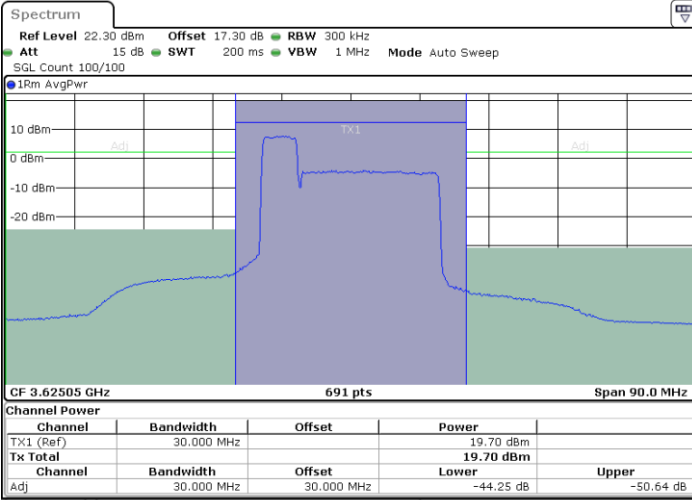

Date: 24.APR.2024 23:24:19

Date: 24.APR.2024 23:28:00

Highest Channel / FullIRB

N/A

Date: 24.APR.2024 23:22:07

LTE Band 48C / 5MHz+20MHz

64QAM

Lowest Channel / 1RB0 and 1RB9

Lowest Channel / 1RB24 and 1RB0

Lowest Channel / FullIRB

N/A

LTE Band 48C / 5MHz+20MHz

64QAM

Middle Channel / 1RB0 and 1RB99

Middle Channel / 1RB24 and 1RB0

Date: 24.APR.2024 15:18:26

Date: 24.APR.2024 15:22:49

Middle Channel / FullIRB

N/A

Date: 24.APR.2024 15:16:57

LTE Band 48C / 5MHz+20MHz

64QAM

Highest Channel / 1RB0 and 1RB99

Highest Channel / 1RB24 and 1RB0

Highest Channel / FullIRB

N/A

LTE Band 48C / 10MHz+20MHz

64QAM

Lowest Channel / 1RB0 and 1RB9

Lowest Channel / 1RB49 and 1RB0

Date: 24.APR.2024 17:30:50

Date: 24.APR.2024 17:35:13