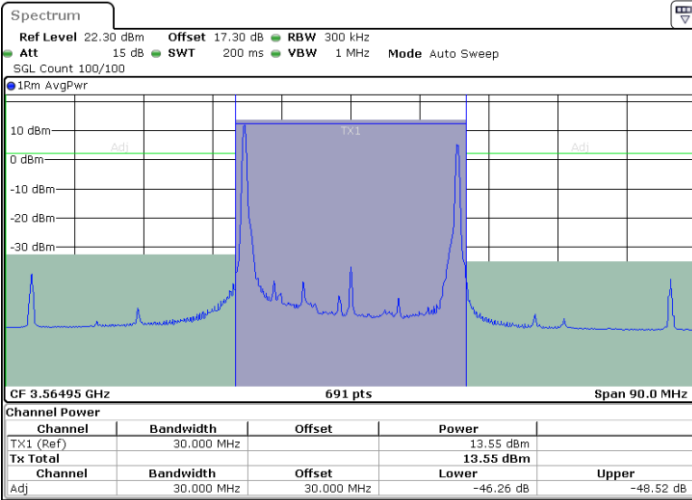

LTE Band 48C / 10MHz+20MHz

16QAM

Lowest Channel / 1RB0 and 1RB9

Lowest Channel / 1RB49 and 1RB0

Date: 24.APR.2024 17:32:18