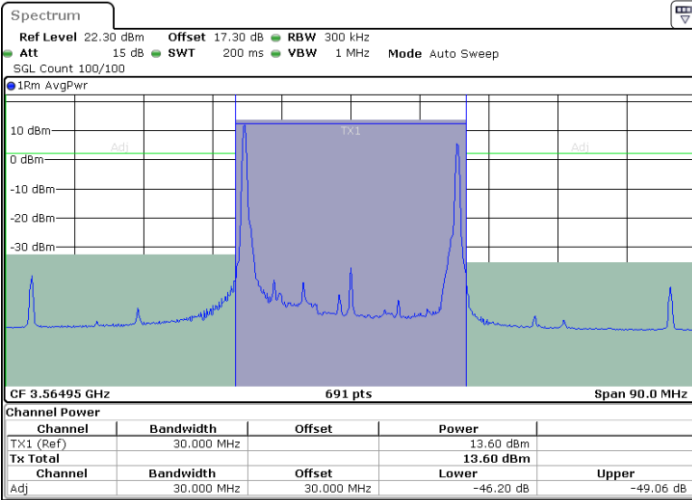

Date: 24.APR.2024 15:22:49

Middle Channel / FullIRB

N/A

Date: 24.APR.2024 15:16:57

LTE Band 48C / 5MHz+20MHz

64QAM

Highest Channel / 1RB0 and 1RB99

Highest Channel / 1RB24 and 1RB0

Highest Channel / FullIRB

N/A

LTE Band 48C / 10MHz+20MHz

64QAM

Lowest Channel / 1RB0 and 1RB9

Lowest Channel / 1RB49 and 1RB0

Date: 24.APR.2024 17:30:50

Date: 24.APR.2024 17:35:13

Lowest Channel / FullIRB

N/A

Date: 24.APR.2024 17:29:21

LTE Band 48C / 10MHz+20MHz

64QAM

Middle Channel / 1RB0 and 1RB9

Middle Channel / 1RB49 and 1RB0

Date: 24.APR.2024 17:53:00