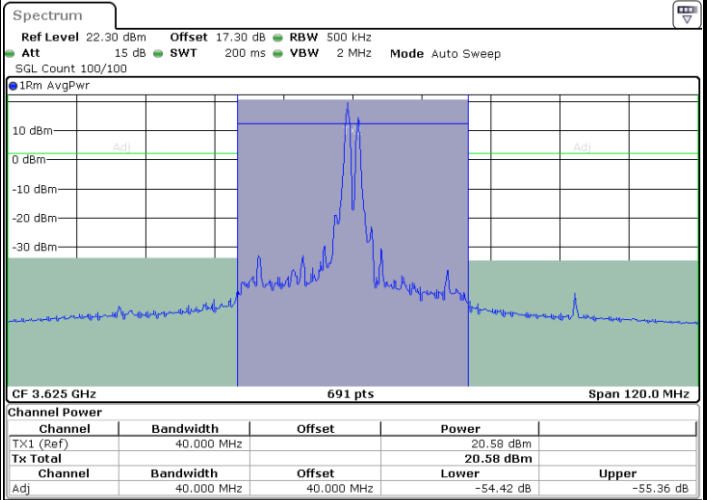

16QAM

Highest Channel / 1RB0 and 1RB74

Highest Channel / 1RB99 and 1RB0

Highest Channel / FullIRB

N/A

LTE Band 48C / 20MHz+20MHz

16QAM

Lowest Channel / 1RB0 and 1RB9

Lowest Channel / 1RB99 and 1RB0

Lowest Channel / FullIRB

N/A

LTE Band 48C / 20MHz+20MHz

16QAM

MiddleChannel / 1RB0 and 1RB9

Middle Channel / 1RB99 and 1RB0

Date: 24.APR.2024 23:02:47

Date: 24.APR.2024 23:04:59

Middle Channel / FullIRB

N/A

Date: 25.APR.2024 21:27:32

LTE Band 48C / 20MHz+20MHz

16QAM

Highest Channel / 1RB0 and 1RB99

Highest Channel / 1RB99 and 1RB0