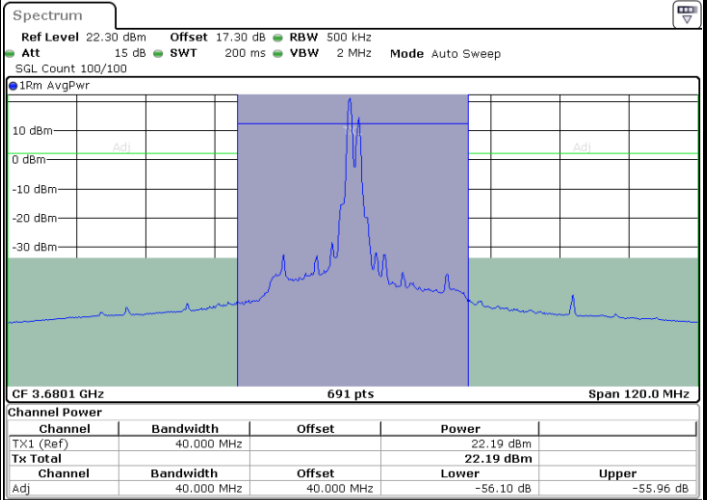

N/A

Date: 24.APR.2024 20:45:26

LTE Band 48C / 15MHz+20MHz

16QAM

Highest Channel / 1RB0 and 1RB99

Highest Channel / 1RB74 and 1RB0

Date: 24.APR.2024 21:10:40

Date: 24.APR.2024 21:14:21

Highest Channel / FullIRB

N/A

Date: 24.APR.2024 21:08:28

LTE Band 48C / 20MHz+5MHz

16QAM

Lowest Channel / 1RB0 and 1RB24

Lowest Channel / 1RB99 and 1RB0

Lowest Channel / FullIRB