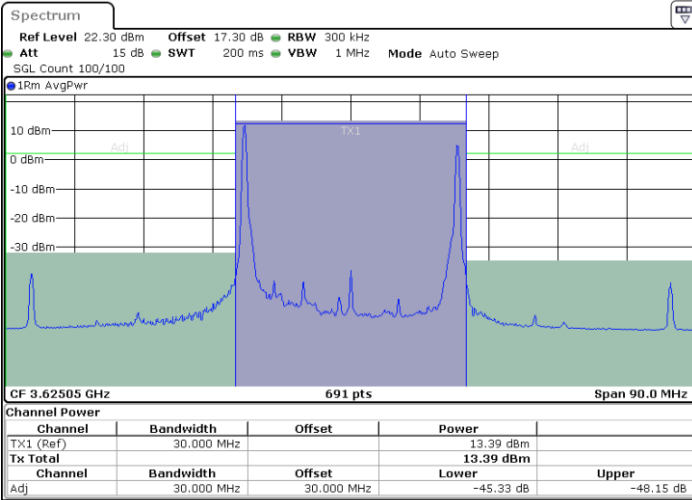

Date: 24.APR.2024 17:28:37

LTE Band 48C / 10MHz+20MHz

16QAM

Middle Channel / 1RB0 and 1RB9

Middle Channel / 1RB49 and 1RB0

Date: 24.APR.2024 17:54:28

Date: 24.APR.2024 17:56:39

Middle Channel / FullIRB

N/A

Date: 24.APR.2024 17:50:47

LTE Band 48C / 10MHz+20MHz

16QAM

Highest Channel / 1RB0 and 1RB99

Highest Channel / 1RB49 and 1RB0

Date: 24.APR.2024 18:15:57

Date: 24.APR.2024 18:19:37