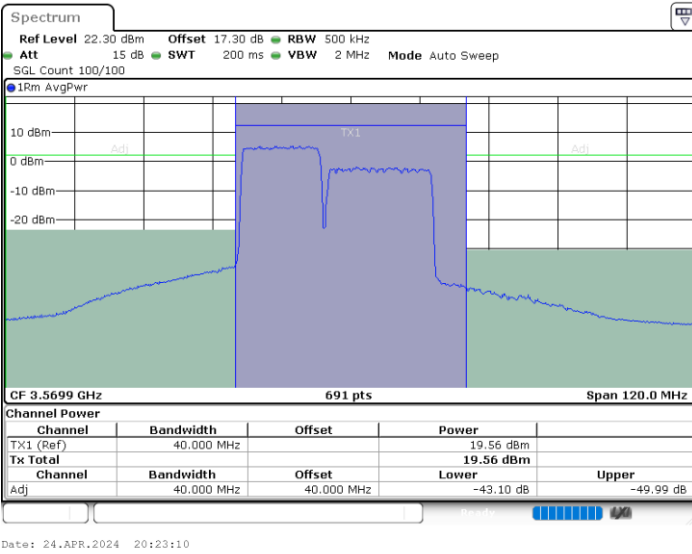

Lowest Channel / FullIRB

N/A