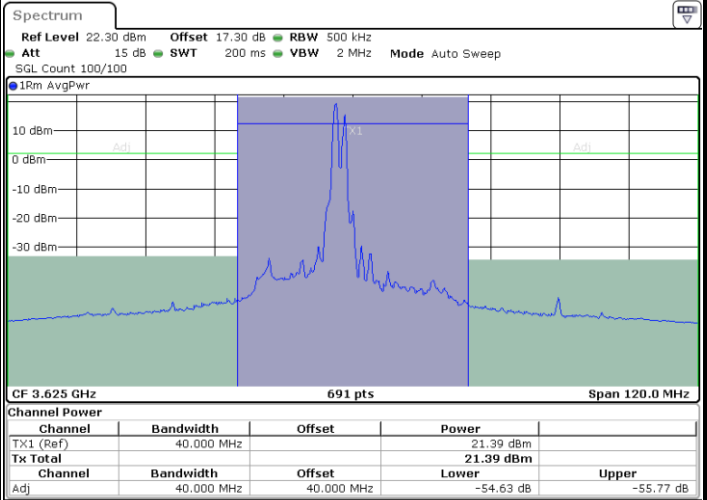

Highest Channel / FullIRB

N/A

Date: 24.APR.2024 18:13:45

LTE Band 48C / 15MHz+20MHz

16QAM

Lowest Channel / 1RB0 and 1RB9

Lowest Channel / 1RB74 and 1RB0

Lowest Channel / FullIRB

N/A

LTE Band 48C / 15MHz+20MHz

16QAM

Middle Channel / 1RB0 and 1RB9

Middle Channel / 1RB74 and 1RB0

Date: 24.APR.2024 20:49:08

Date: 24.APR.2024 20:51:21

Middle Channel / FullIRB

N/A

Date: 24.APR.2024 20:45:26

LTE Band 48C / 15MHz+20MHz

16QAM

Highest Channel / 1RB0 and 1RB99

Highest Channel / 1RB74 and 1RB0

Date: 24.APR.2024 21:10:40

Date: 24.APR.2024 21:14:21