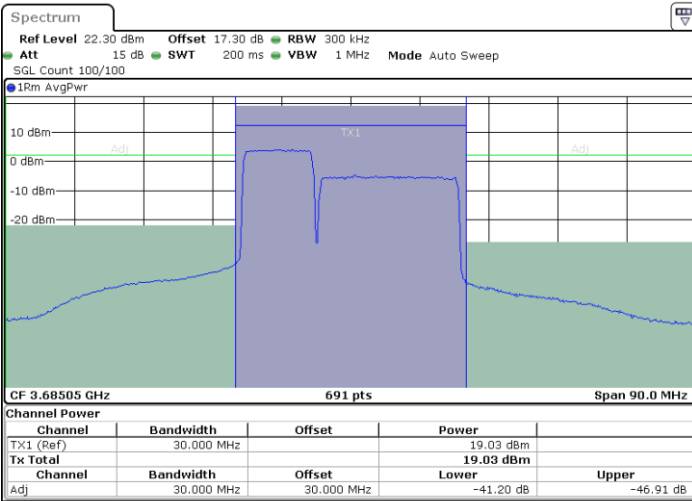

Date: 24.APR.2024 17:28:37

LTE Band 48C / 10MHz+20MHz

16QAM

Middle Channel / 1RB0 and 1RB9

Middle Channel / 1RB49 and 1RB0

Date: 24.APR.2024 17:54:28

Date: 24.APR.2024 17:56:39

Middle Channel / FullIRB

N/A

Date: 24.APR.2024 17:50:47

LTE Band 48C / 10MHz+20MHz

16QAM

Highest Channel / 1RB0 and 1RB99

Highest Channel / 1RB49 and 1RB0

Date: 24.APR.2024 18:15:57

Date: 24.APR.2024 18:19:37

Highest Channel / FullIRB

N/A

Date: 24.APR.2024 18:13:45

LTE Band 48C / 15MHz+20MHz

16QAM

Lowest Channel / 1RB0 and 1RB9

Lowest Channel / 1RB74 and 1RB0

Lowest Channel / FullIRB