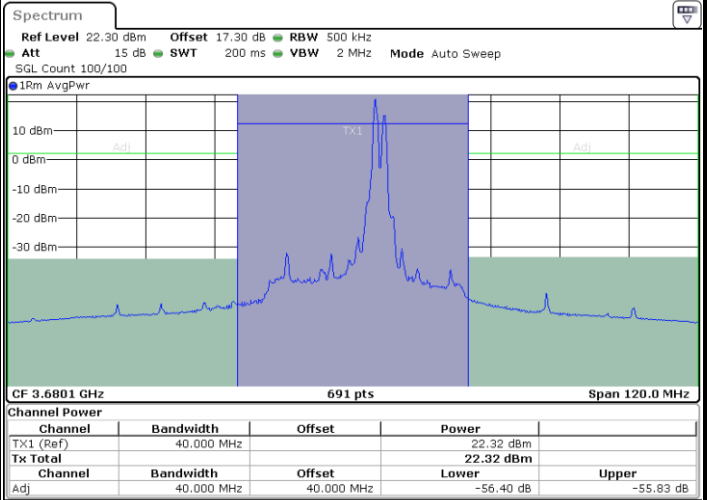

Lowest Channel / FullIRB

N/A

Date: 24.APR.2024 21:29:19

LTE Band 48C / 20MHz+15MHz

QPSK

Middle Channel / 1RB0 and 1RB74

Middle Channel / 1RB99 and 1RB0

Middle Channel / FullIRB

N/A

LTE Band 48C / 20MHz+15MHz

QPSK

Highest Channel / 1RB0 and 1RB74

Highest Channel / 1RB99 and 1RB0

Date: 24.APR.2024 22:16:46

Date: 24.APR.2024 22:21:55

Highest Channel / FullIRB

N/A

Date: 24.APR.2024 22:16:02

LTE Band 48C / 20MHz+20MHz

QPSK

Lowest Channel / 1RB0 and 1RB99

Lowest Channel / 1RB99 and 1RB0

Date: 24.APR.2024 22:41:16

Date: 24.APR.2024 22:42:00