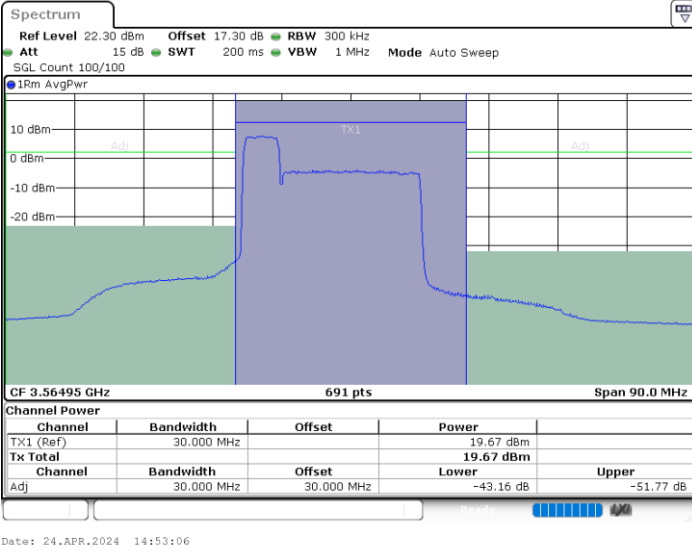

Date: 24.APR.2024 23:04:59

Middle Channel / FullIRB

N/A

Date: 25.APR.2024 21:27:32

LTE Band 48C / 20MHz+20MHz

16QAM

Highest Channel / 1RB0 and 1RB99

Highest Channel / 1RB99 and 1RB0

Date: 24.APR.2024 23:24:19

Date: 24.APR.2024 23:28:00

Highest Channel / FullIRB

N/A

Date: 24.APR.2024 23:22:07

LTE Band 48C / 5MHz+20MHz

64QAM

Lowest Channel / 1RB0 and 1RB9

Lowest Channel / 1RB24 and 1RB0

Lowest Channel / FullIRB

N/A

LTE Band 48C / 5MHz+20MHz

64QAM

Middle Channel / 1RB0 and 1RB99

Middle Channel / 1RB24 and 1RB0

Date: 24.APR.2024 15:18:26

Date: 24.APR.2024 15:22:49

Middle Channel / FullIRB

N/A

Date: 24.APR.2024 15:16:57

LTE Band 48C / 5MHz+20MHz

64QAM

Highest Channel / 1RB0 and 1RB99

Highest Channel / 1RB24 and 1RB0