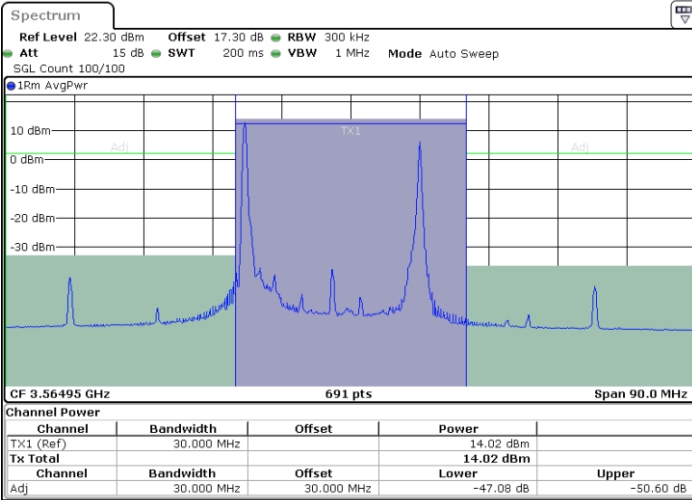

Date: 24.APR.2024 23:04:15

Middle Channel / FullIRB

N/A

Date: 25.APR.2024 21:20:52

LTE Band 48C / 20MHz+20MHz

QPSK

Highest Channel / 1RB0 and 1RB99

Highest Channel / 1RB99 and 1RB0

Date: 24.APR.2024 23:23:35

Date: 24.APR.2024 23:28:44

Highest Channel / FullIRB

N/A

Date: 24.APR.2024 23:22:51

LTE Band 48C / 5MHz+20MHz

16QAM

Lowest Channel / 1RB0 and 1RB9

Lowest Channel / 1RB24 and 1RB0

Date: 24.APR.2024 14:56:04

Date: 24.APR.2024 14:58:16

Lowest Channel / FullIRB

N/A

Date: 24.APR.2024 14:52:22

LTE Band 48C / 5MHz+20MHz

16QAM