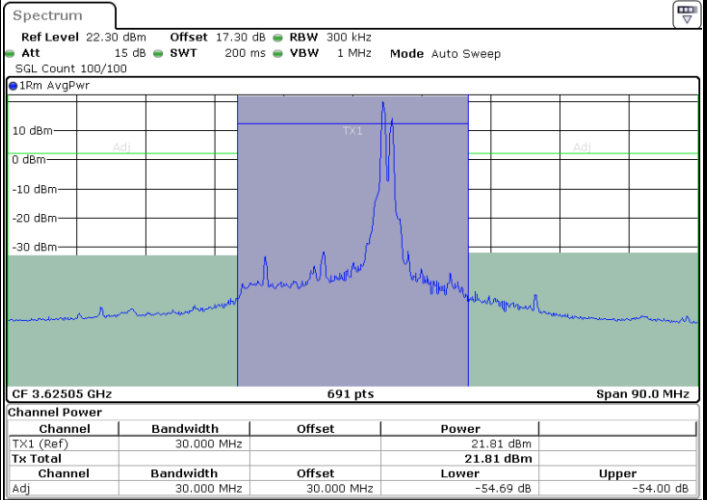

LTE Band 48C / 20MHz+10MHz

QPSK

Middle Channel / 1RB0 and 1RB49

Middle Channel / 1RB99 and 1RB0

Date: 24.APR.2024 19:01:53

Date: 24.APR.2024 19:02:37