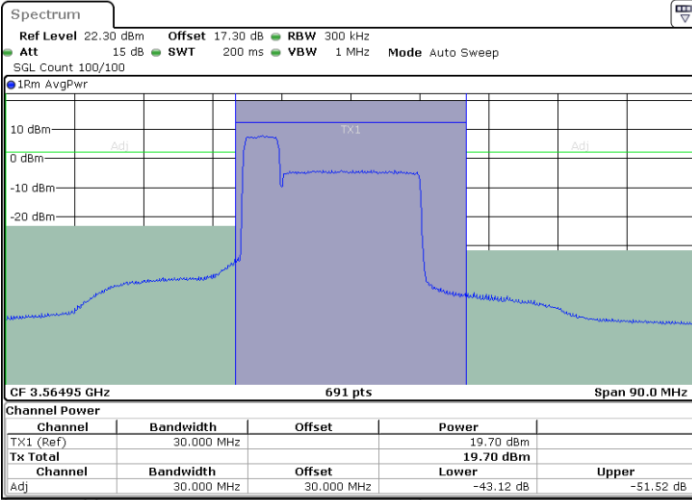

Date: 24.APR.2024 23:23:35

Date: 24.APR.2024 23:28:44

Highest Channel / FullIRB

N/A

Date: 24.APR.2024 23:22:51

LTE Band 48C / 5MHz+20MHz

16QAM

Lowest Channel / 1RB0 and 1RB9

Lowest Channel / 1RB24 and 1RB0

Date: 24.APR.2024 14:56:04

Date: 24.APR.2024 14:58:16

Lowest Channel / FullIRB

N/A

Date: 24.APR.2024 14:52:22

LTE Band 48C / 5MHz+20MHz

16QAM

Middle Channel / 1RB0 and 1RB9

Middle Channel / 1RB24 and 1RB0

Date: 24.APR.2024 15:19:53

Date: 24.APR.2024 15:22:05

Middle Channel / FullIRB

N/A

Date: 24.APR.2024 15:16:13

LTE Band 48C / 5MHz+20MHz