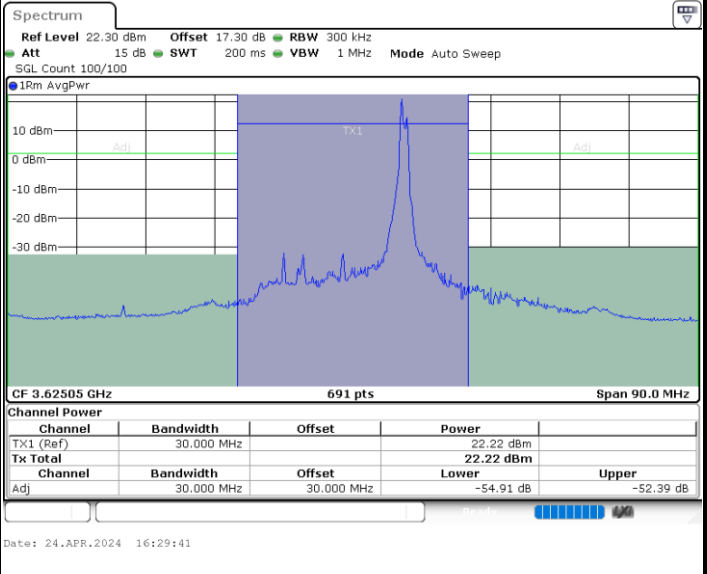

LTE Band 48C / 20MHz+5MHz

QPSK

Middle Channel / 1RB0 and 1RB24

Middle Channel / 1RB99 and 1RB0

Middle Channel / FullIRB

N/A

LTE Band 48C / 20MHz+5MHz

QPSK

Highest Channel / 1RB0 and 1RB24

Highest Channel / 1RB99 and 1RB0

Date: 24.APR.2024 17:08:28

Date: 24.APR.2024 17:13:36

Highest Channel / FullIRB

N/A

Date: 24.APR.2024 17:07:44

LTE Band 48C / 20MHz+10MHz