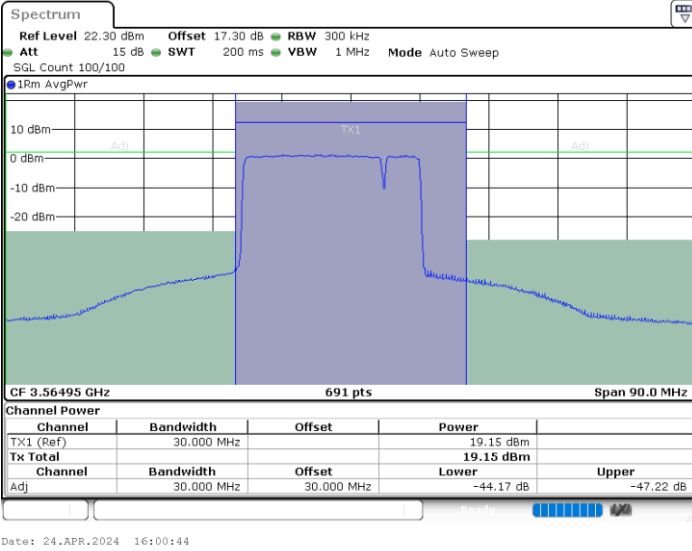

Lowest Channel / FullIRB

N/A