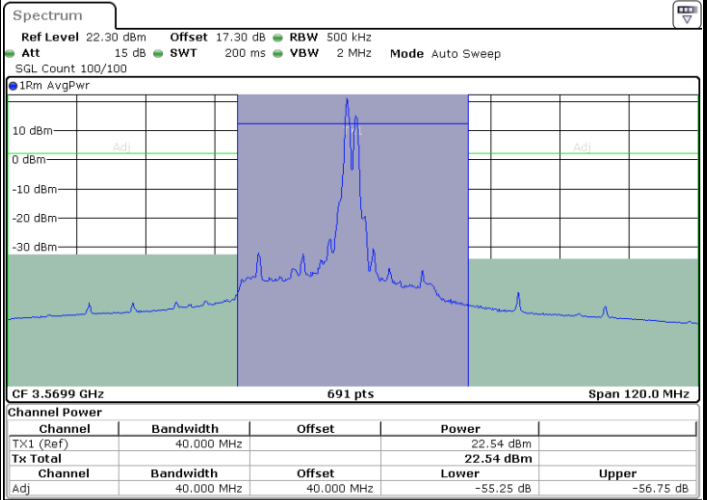

Date: 24.APR.2024 18:56:45

LTE Band 48C / 20MHz+10MHz

QPSK

Highest Channel / 1RB0 and 1RB49

Highest Channel / 1RB99 and 1RB0

Date: 24.APR.2024 19:21:55

Date: 24.APR.2024 19:27:02

Highest Channel / FullIRB

N/A

Date: 24.APR.2024 19:21:11

LTE Band 48C / 20MHz+15MHz

QPSK

Lowest Channel / 1RB0 and 1RB74

Lowest Channel / 1RB99 and 1RB0

Date: 24.APR.2024 21:34:29

Date: 24.APR.2024 21:35:13

Lowest Channel / FullIRB

N/A

Date: 24.APR.2024 21:29:19

LTE Band 48C / 20MHz+15MHz

QPSK

Middle Channel / 1RB0 and 1RB74

Middle Channel / 1RB99 and 1RB0

Middle Channel / FullIRB

N/A

LTE Band 48C / 20MHz+15MHz

QPSK

Highest Channel / 1RB0 and 1RB74

Highest Channel / 1RB99 and 1RB0

Date: 24.APR.2024 22:16:46

Date: 24.APR.2024 22:21:55

Highest Channel / FullIRB