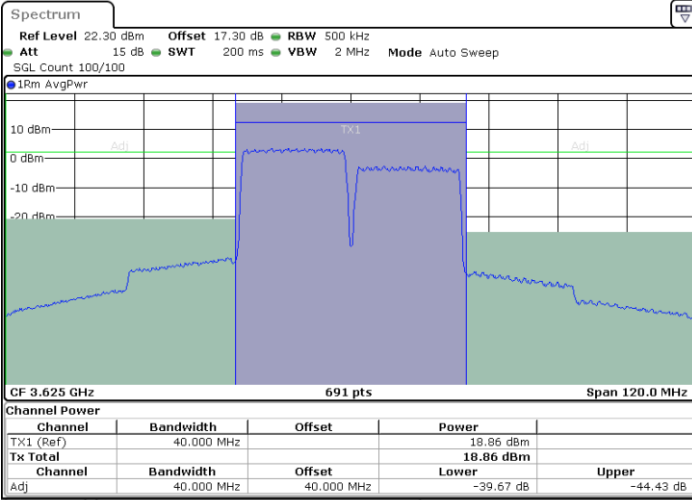

16QAM

Highest Channel / 1RB0 and 1RB74

Highest Channel / 1RB99 and 1RB0

Highest Channel / FullIRB

N/A

LTE Band 48C / 20MHz+20MHz

16QAM

Lowest Channel / 1RB0 and 1RB9

Lowest Channel / 1RB99 and 1RB0

Lowest Channel / FullIRB

N/A

LTE Band 48C / 20MHz+20MHz

16QAM

MiddleChannel / 1RB0 and 1RB9

Middle Channel / 1RB99 and 1RB0

Date: 24.APR.2024 23:02:47

Date: 24.APR.2024 23:04:59

Middle Channel / FullIRB

N/A

Date: 25.APR.2024 21:27:32

LTE Band 48C / 20MHz+20MHz

16QAM

Highest Channel / 1RB0 and 1RB99

Highest Channel / 1RB99 and 1RB0

Date: 24.APR.2024 23:24:19

Date: 24.APR.2024 23:28:00

Highest Channel / FullIRB

N/A

Date: 24.APR.2024 23:22:07

LTE Band 48C / 5MHz+20MHz

64QAM

Lowest Channel / 1RB0 and 1RB9