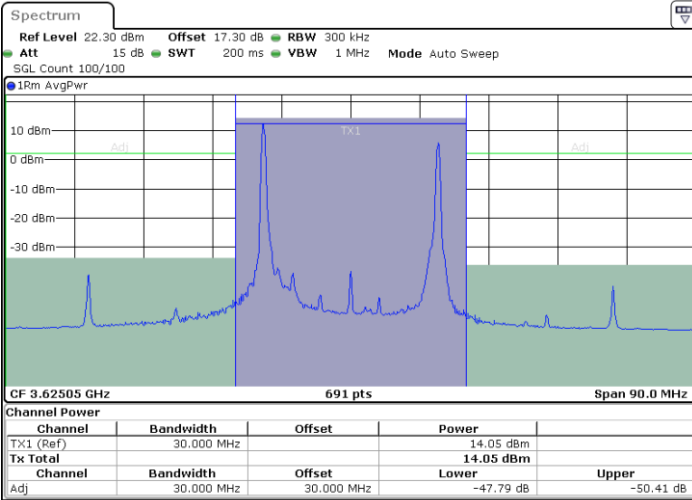

Lowest Channel / 1RB24 and 1RB0

Date: 24.APR.2024 14:56:04

Date: 24.APR.2024 14:58:16

Lowest Channel / FullIRB

N/A

Date: 24.APR.2024 14:52:22

LTE Band 48C / 5MHz+20MHz

16QAM

Middle Channel / 1RB0 and 1RB9

Middle Channel / 1RB24 and 1RB0

Date: 24.APR.2024 15:19:53

Date: 24.APR.2024 15:22:05

Middle Channel / FullIRB

N/A

Date: 24.APR.2024 15:16:13

LTE Band 48C / 5MHz+20MHz