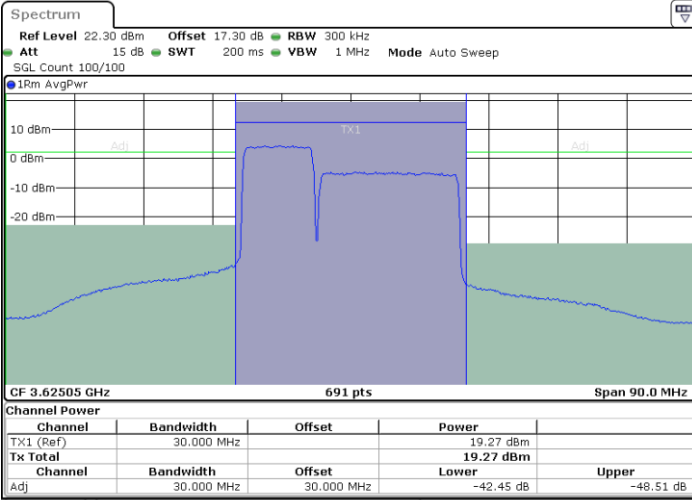

LTE Band 48C / 10MHz+20MHz

16QAM

Lowest Channel / 1RB0 and 1RB9

Lowest Channel / 1RB49 and 1RB0

Date: 24.APR.2024 17:32:18

Date: 24.APR.2024 17:34:29

Lowest Channel / FullIRB

N/A

Date: 24.APR.2024 17:28:37

LTE Band 48C / 10MHz+20MHz

16QAM

Middle Channel / 1RB0 and 1RB9

Middle Channel / 1RB49 and 1RB0

Date: 24.APR.2024 17:54:28

Date: 24.APR.2024 17:56:39

Middle Channel / FullIRB

N/A

Date: 24.APR.2024 17:50:47

LTE Band 48C / 10MHz+20MHz

16QAM

Highest Channel / 1RB0 and 1RB99

Highest Channel / 1RB49 and 1RB0

Date: 24.APR.2024 18:15:57

Date: 24.APR.2024 18:19:37

Highest Channel / FullIRB

N/A

Date: 24.APR.2024 18:13:45

LTE Band 48C / 15MHz+20MHz

16QAM

Lowest Channel / 1RB0 and 1RB9

Lowest Channel / 1RB74 and 1RB0

Lowest Channel / FullIRB