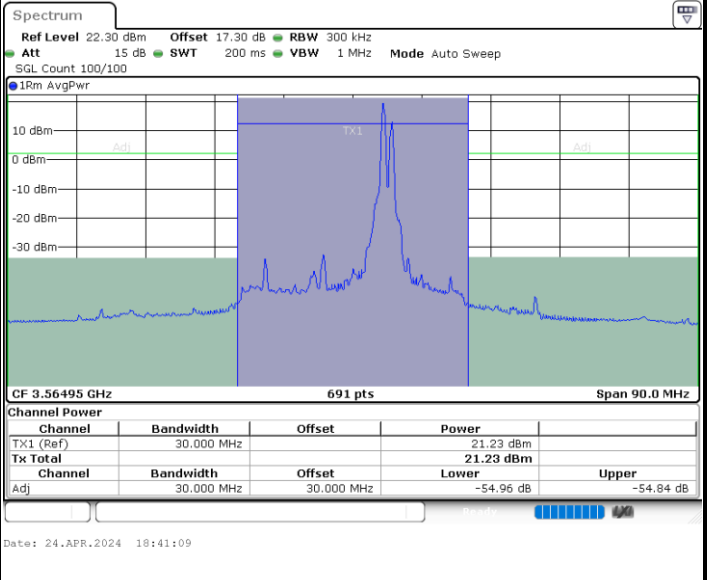

N/A

Date: 24.APR.2024 16:24:33

LTE Band 48C / 20MHz+5MHz

16QAM

Highest Channel / 1RB0 and 1RB24

Highest Channel / 1RB99 and 1RB0

Date: 24.APR.2024 17:09:12

Date: 24.APR.2024 17:12:52

Highest Channel / FullIRB

N/A

Date: 24.APR.2024 17:07:00

LTE Band 48C / 20MHz+10MHz

16QAM

Lowest Channel / 1RB0 and 1RB49

Lowest Channel / 1RB99 and 1RB0

Lowest Channel / FullIRB

N/A

LTE Band 48C / 20MHz+10MHz

16QAM

Middle Channel / 1RB0 and 1RB49

Middle Channel / 1RB99 and 1RB0

Middle Channel / FullIRB

N/A

LTE Band 48C / 20MHz+10MHz