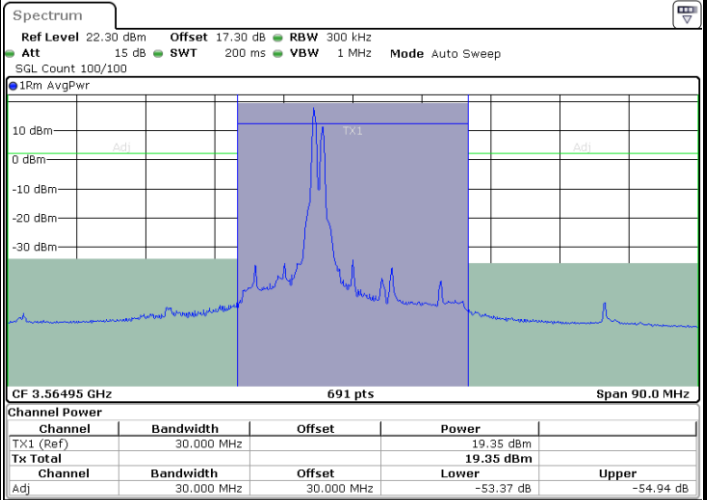

Date: 24.APR.2024 15:22:49

Middle Channel / FullIRB

N/A

Date: 24.APR.2024 15:16:57

LTE Band 48C / 5MHz+20MHz

64QAM

Highest Channel / 1RB0 and 1RB99

Highest Channel / 1RB24 and 1RB0

Highest Channel / FullIRB

N/A

LTE Band 48C / 10MHz+20MHz

64QAM

Lowest Channel / 1RB0 and 1RB9

Lowest Channel / 1RB49 and 1RB0

Date: 24.APR.2024 17:30:50

Date: 24.APR.2024 17:35:13

Lowest Channel / FullIRB

N/A

Date: 24.APR.2024 17:29:21

LTE Band 48C / 10MHz+20MHz

64QAM

Middle Channel / 1RB0 and 1RB9

Middle Channel / 1RB49 and 1RB0

Date: 24.APR.2024 17:53:00