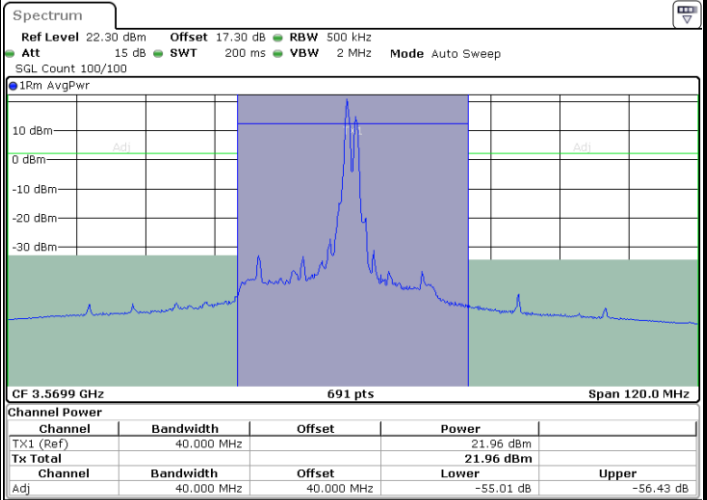

LTE Band 48C / 20MHz+15MHz

16QAM

Lowest Channel / 1RB0 and 1RB74

Lowest Channel / 1RB99 and 1RB0

Date: 24.APR.2024 21:33:45

Date: 24.APR.2024 21:35:57

Lowest Channel / FullIRB

N/A

Date: 24.APR.2024 21:30:03

LTE Band 48C / 20MHz+15MHz

16QAM

Middle Channel / 1RB0 and 1RB74

Middle Channel / 1RB99 and 1RB0

Middle Channel / FullIRB

N/A

LTE Band 48C / 20MHz+15MHz