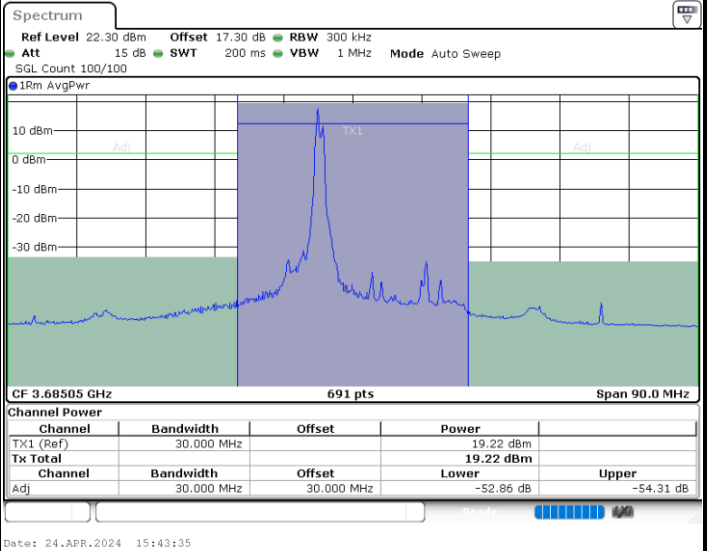

Lowest Channel / 1RB24 and 1RB0

Lowest Channel / FullIRB

N/A

LTE Band 48C / 5MHz+20MHz

64QAM

Middle Channel / 1RB0 and 1RB99

Middle Channel / 1RB24 and 1RB0

Date: 24.APR.2024 15:18:26

Date: 24.APR.2024 15:22:49

Middle Channel / FullIRB

N/A

Date: 24.APR.2024 15:16:57

LTE Band 48C / 5MHz+20MHz

64QAM

Highest Channel / 1RB0 and 1RB99

Highest Channel / 1RB24 and 1RB0

Highest Channel / FullIRB

N/A

LTE Band 48C / 10MHz+20MHz

64QAM

Lowest Channel / 1RB0 and 1RB9

Lowest Channel / 1RB49 and 1RB0

Date: 24.APR.2024 17:30:50

Date: 24.APR.2024 17:35:13