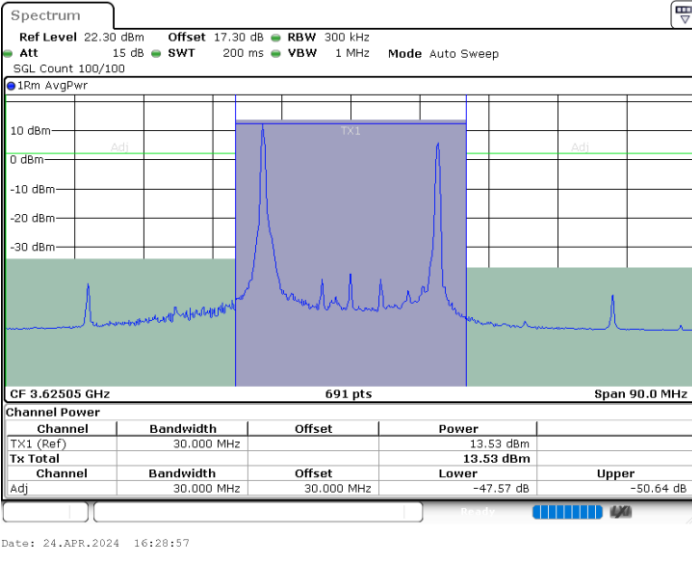

LTE Band 48C / 20MHz+5MHz

QPSK

Middle Channel / 1RB0 and 1RB24

Middle Channel / 1RB99 and 1RB0

Middle Channel / FullIRB

N/A

LTE Band 48C / 20MHz+5MHz

QPSK

Highest Channel / 1RB0 and 1RB24

Highest Channel / 1RB99 and 1RB0

Date: 24.APR.2024 17:08:28

Date: 24.APR.2024 17:13:36

Highest Channel / FullIRB

N/A

Date: 24.APR.2024 17:07:44

LTE Band 48C / 20MHz+10MHz