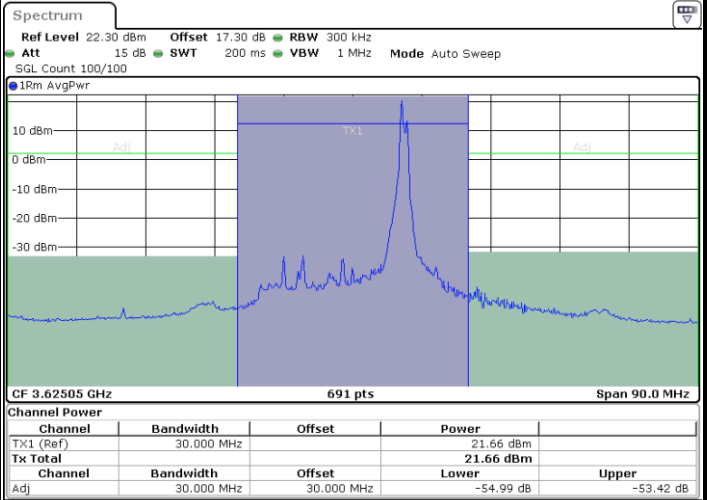

Highest Channel / FullIRB

N/A

Date: 24.APR.2024 21:08:28

LTE Band 48C / 20MHz+5MHz

16QAM

Lowest Channel / 1RB0 and 1RB24

Lowest Channel / 1RB99 and 1RB0

Lowest Channel / FullIRB

N/A

LTE Band 48C / 20MHz+5MHz

16QAM

Middle Channel / 1RB0 and 1RB24

Middle Channel / 1RB99 and 1RB0

Date: 24.APR.2024 16:28:13

Date: 24.APR.2024 16:30:24

Middle Channel / FullIRB

N/A

Date: 24.APR.2024 16:24:33

LTE Band 48C / 20MHz+5MHz

16QAM

Highest Channel / 1RB0 and 1RB24

Highest Channel / 1RB99 and 1RB0

Date: 24.APR.2024 17:09:12

Date: 24.APR.2024 17:12:52