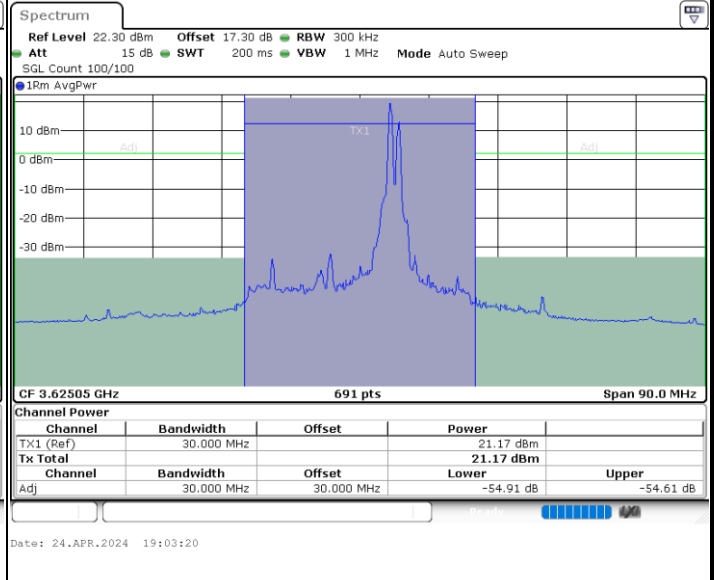

Highest Channel / FullIRB

N/A

Date: 24.APR.2024 17:07:00

LTE Band 48C / 20MHz+10MHz

16QAM

Lowest Channel / 1RB0 and 1RB49

Lowest Channel / 1RB99 and 1RB0

Lowest Channel / FullIRB

N/A

LTE Band 48C / 20MHz+10MHz

16QAM

Middle Channel / 1RB0 and 1RB49

Middle Channel / 1RB99 and 1RB0

Middle Channel / FullIRB

N/A

LTE Band 48C / 20MHz+10MHz