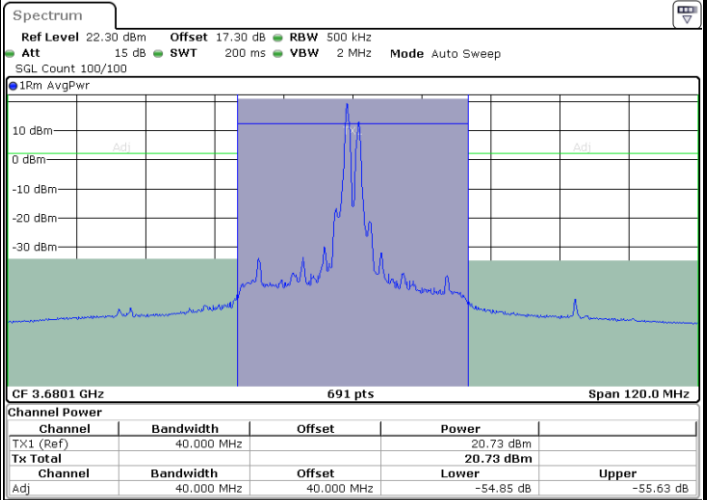

Lowest Channel / FullIRB

N/A

Date: 24.APR.2024 22:36:05

LTE Band 48C / 20MHz+20MHz

QPSK

MiddleChannel / 1RB0 and 1RB99

Middle Channel / 1RB99 and 1RB0

Date: 24.APR.2024 23:03:31

Date: 24.APR.2024 23:04:15

Middle Channel / FullIRB

N/A

Date: 25.APR.2024 21:20:52

LTE Band 48C / 20MHz+20MHz

QPSK

Highest Channel / 1RB0 and 1RB99

Highest Channel / 1RB99 and 1RB0

Date: 24.APR.2024 23:23:35

Date: 24.APR.2024 23:28:44

Highest Channel / FullIRB

N/A

Date: 24.APR.2024 23:22:51

LTE Band 48C / 5MHz+20MHz

16QAM

Lowest Channel / 1RB0 and 1RB9