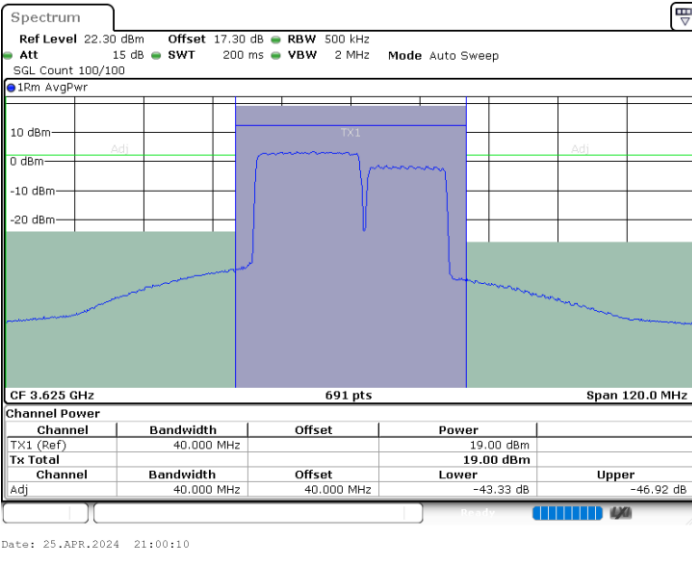

LTE Band 48C / 20MHz+15MHz

16QAM

Lowest Channel / 1RB0 and 1RB74

Lowest Channel / 1RB99 and 1RB0

Date: 24.APR.2024 21:33:45

Date: 24.APR.2024 21:35:57

Lowest Channel / FullIRB

N/A

Date: 24.APR.2024 21:30:03

LTE Band 48C / 20MHz+15MHz

16QAM

Middle Channel / 1RB0 and 1RB74

Middle Channel / 1RB99 and 1RB0

Middle Channel / FullIRB

N/A

LTE Band 48C / 20MHz+15MHz

16QAM

Highest Channel / 1RB0 and 1RB74

Highest Channel / 1RB99 and 1RB0

Highest Channel / FullIRB

N/A

LTE Band 48C / 20MHz+20MHz

16QAM

Lowest Channel / 1RB0 and 1RB9