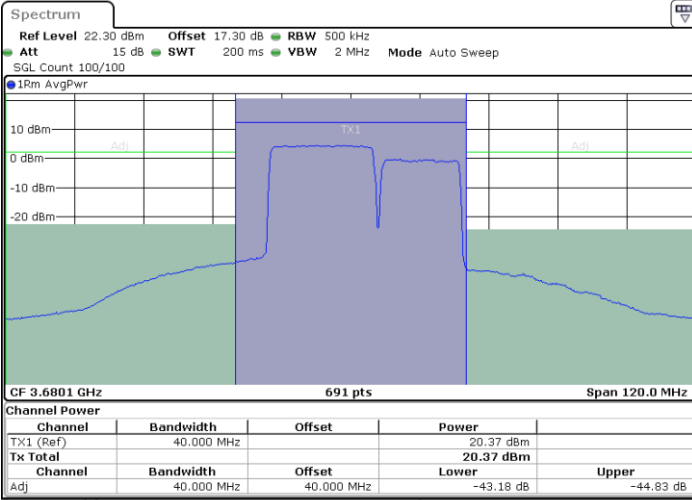

Lowest Channel / FullIRB

N/A

Date: 24.APR.2024 21:29:19

LTE Band 48C / 20MHz+15MHz

QPSK

Middle Channel / 1RB0 and 1RB74

Middle Channel / 1RB99 and 1RB0

Middle Channel / FullIRB

N/A

LTE Band 48C / 20MHz+15MHz

QPSK

Highest Channel / 1RB0 and 1RB74

Highest Channel / 1RB99 and 1RB0

Date: 24.APR.2024 22:16:46

Date: 24.APR.2024 22:21:55

Highest Channel / FullIRB

N/A

Date: 24.APR.2024 22:16:02

LTE Band 48C / 20MHz+20MHz

QPSK

Lowest Channel / 1RB0 and 1RB99

Lowest Channel / 1RB99 and 1RB0

Date: 24.APR.2024 22:41:16

Date: 24.APR.2024 22:42:00