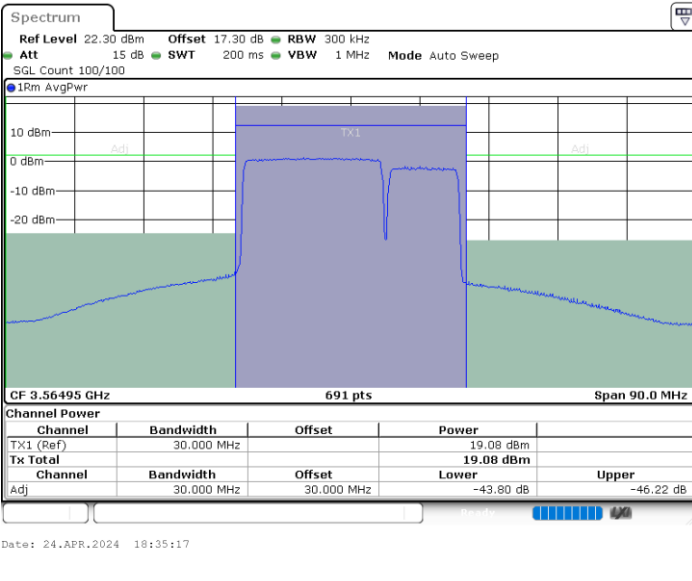

N/A

Date: 24.APR.2024 16:24:33

LTE Band 48C / 20MHz+5MHz

16QAM

Highest Channel / 1RB0 and 1RB24

Highest Channel / 1RB99 and 1RB0

Date: 24.APR.2024 17:09:12

Date: 24.APR.2024 17:12:52

Highest Channel / FullIRB

N/A

Date: 24.APR.2024 17:07:00

LTE Band 48C / 20MHz+10MHz

16QAM

Lowest Channel / 1RB0 and 1RB49

Lowest Channel / 1RB99 and 1RB0

Lowest Channel / FullIRB

N/A

LTE Band 48C / 20MHz+10MHz

16QAM

Middle Channel / 1RB0 and 1RB49

Middle Channel / 1RB99 and 1RB0

Middle Channel / FullIRB

N/A

LTE Band 48C / 20MHz+10MHz