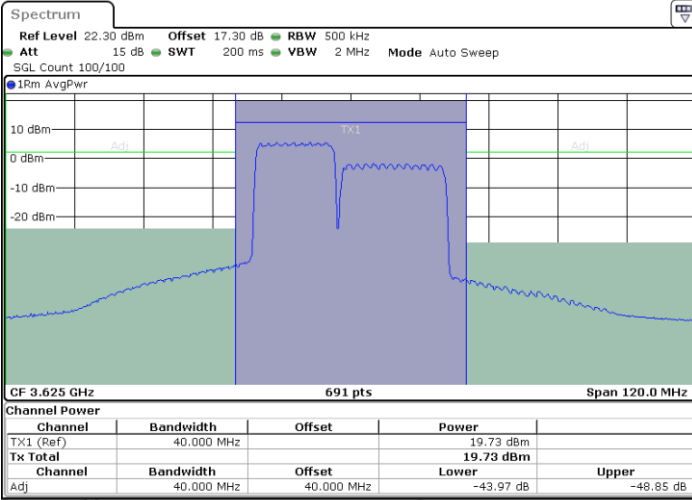

Highest Channel / FullIRB

N/A

Date: 24.APR.2024 18:13:45

LTE Band 48C / 15MHz+20MHz

16QAM

Lowest Channel / 1RB0 and 1RB9

Lowest Channel / 1RB74 and 1RB0

Lowest Channel / FullIRB

N/A

LTE Band 48C / 15MHz+20MHz

16QAM

Middle Channel / 1RB0 and 1RB9

Middle Channel / 1RB74 and 1RB0

Date: 24.APR.2024 20:49:08

Date: 24.APR.2024 20:51:21

Middle Channel / FullIRB

N/A

Date: 24.APR.2024 20:45:26

LTE Band 48C / 15MHz+20MHz

16QAM

Highest Channel / 1RB0 and 1RB99

Highest Channel / 1RB74 and 1RB0

Date: 24.APR.2024 21:10:40

Date: 24.APR.2024 21:14:21

Highest Channel / FullIRB

N/A

Date: 24.APR.2024 21:08:28

LTE Band 48C / 20MHz+5MHz

16QAM

Lowest Channel / 1RB0 and 1RB24

Lowest Channel / 1RB99 and 1RB0

Lowest Channel / FullIRB