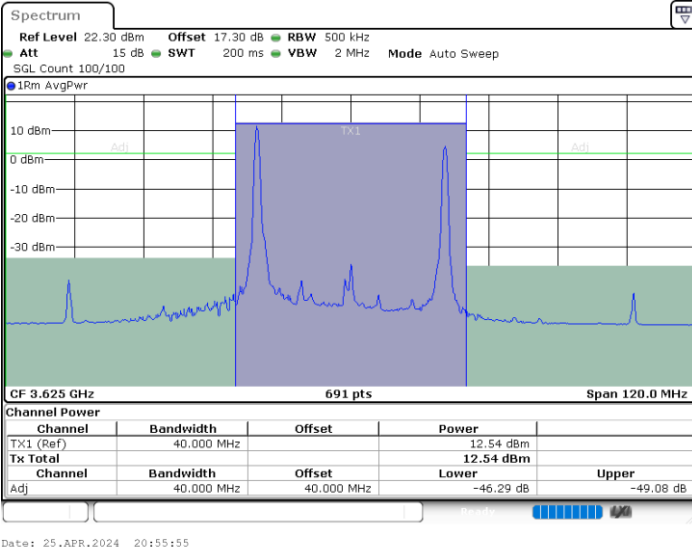

Lowest Channel / FullIRB

N/A

Date: 24.APR.2024 21:29:19

LTE Band 48C / 20MHz+15MHz

QPSK

Middle Channel / 1RB0 and 1RB74

Middle Channel / 1RB99 and 1RB0

Middle Channel / FullIRB

N/A

LTE Band 48C / 20MHz+15MHz

QPSK

Highest Channel / 1RB0 and 1RB74

Highest Channel / 1RB99 and 1RB0

Date: 24.APR.2024 22:16:46

Date: 24.APR.2024 22:21:55

Highest Channel / FullIRB