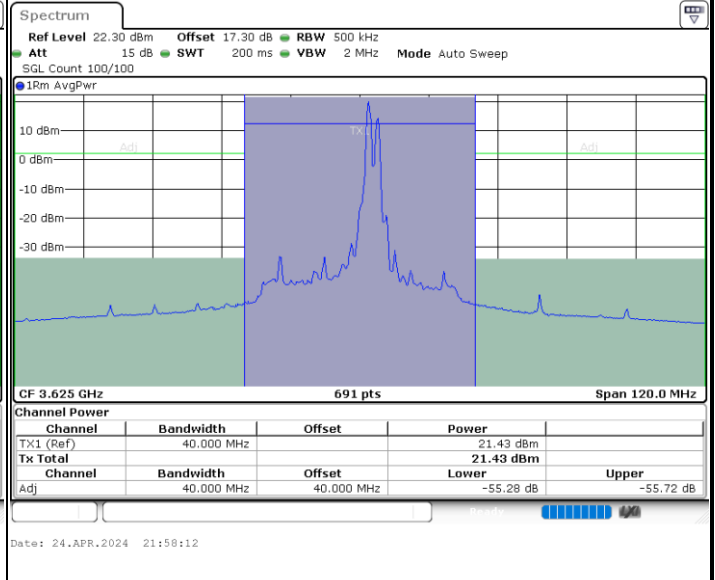

LTE Band 48C / 20MHz+15MHz

16QAM

Lowest Channel / 1RB0 and 1RB74

Lowest Channel / 1RB99 and 1RB0

Date: 24.APR.2024 21:33:45

Date: 24.APR.2024 21:35:57

Lowest Channel / FullIRB

N/A

Date: 24.APR.2024 21:30:03

LTE Band 48C / 20MHz+15MHz

16QAM

Middle Channel / 1RB0 and 1RB74

Middle Channel / 1RB99 and 1RB0

Middle Channel / FullIRB

N/A

LTE Band 48C / 20MHz+15MHz

16QAM

Highest Channel / 1RB0 and 1RB74

Highest Channel / 1RB99 and 1RB0

Highest Channel / FullIRB

N/A

LTE Band 48C / 20MHz+20MHz

16QAM

Lowest Channel / 1RB0 and 1RB9