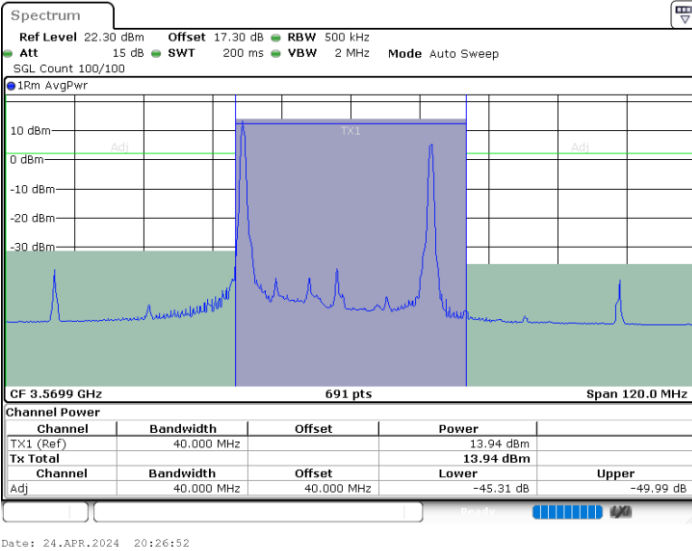

Highest Channel / FullIRB

N/A

Date: 24.APR.2024 18:13:45

LTE Band 48C / 15MHz+20MHz

16QAM

Lowest Channel / 1RB0 and 1RB9

Lowest Channel / 1RB74 and 1RB0

Lowest Channel / FullIRB