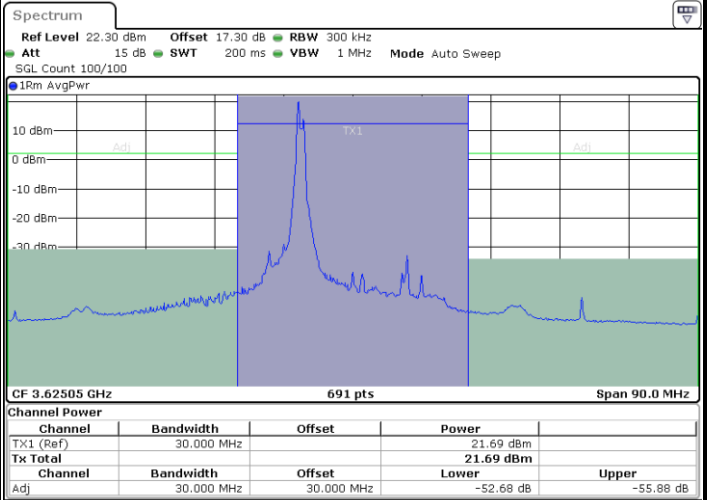

Date: 24.APR.2024 23:23:35

Date: 24.APR.2024 23:28:44

Highest Channel / FullIRB

N/A

Date: 24.APR.2024 23:22:51

LTE Band 48C / 5MHz+20MHz

16QAM

Lowest Channel / 1RB0 and 1RB9

Lowest Channel / 1RB24 and 1RB0

Date: 24.APR.2024 14:56:04

Date: 24.APR.2024 14:58:16

Lowest Channel / FullIRB

N/A

Date: 24.APR.2024 14:52:22

LTE Band 48C / 5MHz+20MHz

16QAM

Middle Channel / 1RB0 and 1RB9

Middle Channel / 1RB24 and 1RB0

Date: 24.APR.2024 15:19:53

Date: 24.APR.2024 15:22:05

Middle Channel / FullIRB

N/A

Date: 24.APR.2024 15:16:13

LTE Band 48C / 5MHz+20MHz