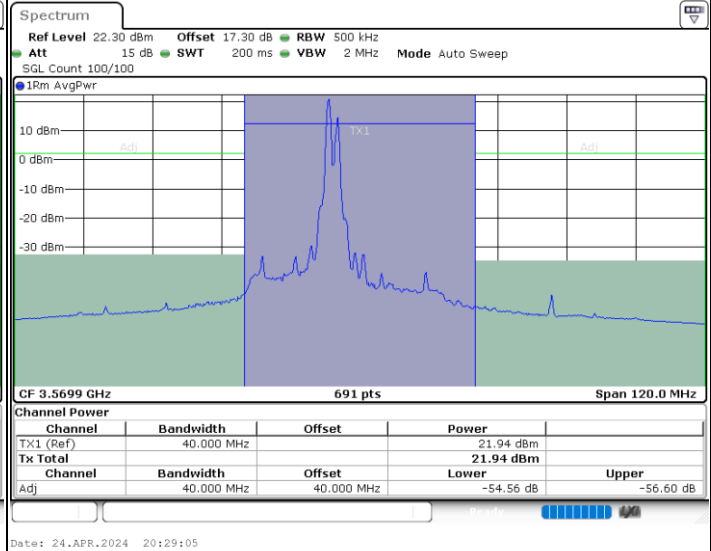

N/A

Date: 24.APR.2024 17:50:47

LTE Band 48C / 10MHz+20MHz

16QAM

Highest Channel / 1RB0 and 1RB99

Highest Channel / 1RB49 and 1RB0

Date: 24.APR.2024 18:15:57

Date: 24.APR.2024 18:19:37

Highest Channel / FullIRB

N/A

Date: 24.APR.2024 18:13:45

LTE Band 48C / 15MHz+20MHz

16QAM

Lowest Channel / 1RB0 and 1RB9

Lowest Channel / 1RB74 and 1RB0

Lowest Channel / FullIRB