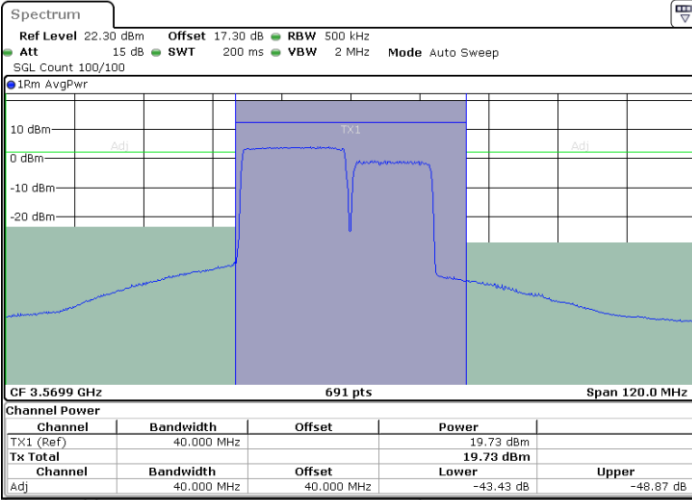

LTE Band 48C / 20MHz+15MHz

16QAM

Lowest Channel / 1RB0 and 1RB74

Lowest Channel / 1RB99 and 1RB0

Date: 24.APR.2024 21:33:45

Date: 24.APR.2024 21:35:57

Lowest Channel / FullIRB

N/A

Date: 24.APR.2024 21:30:03

LTE Band 48C / 20MHz+15MHz

16QAM

Middle Channel / 1RB0 and 1RB74

Middle Channel / 1RB99 and 1RB0

Middle Channel / FullIRB

N/A

LTE Band 48C / 20MHz+15MHz

16QAM

Highest Channel / 1RB0 and 1RB74

Highest Channel / 1RB99 and 1RB0

Highest Channel / FullIRB

N/A

LTE Band 48C / 20MHz+20MHz

16QAM

Lowest Channel / 1RB0 and 1RB9