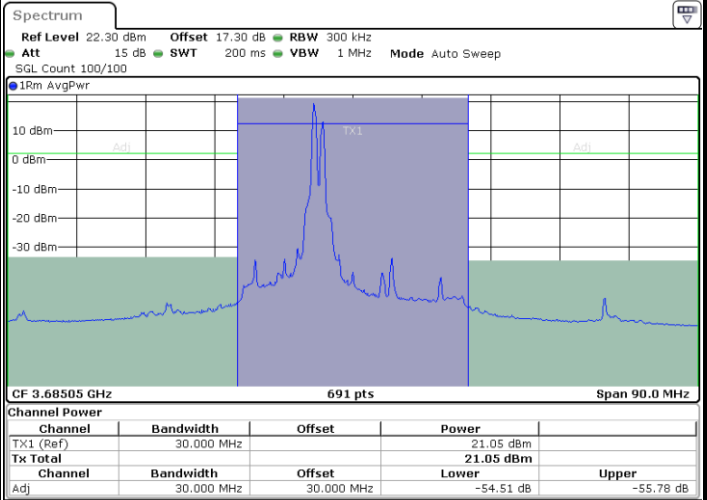

N/A

Date: 24.APR.2024 17:50:47

LTE Band 48C / 10MHz+20MHz

16QAM

Highest Channel / 1RB0 and 1RB99

Highest Channel / 1RB49 and 1RB0

Date: 24.APR.2024 18:15:57

Date: 24.APR.2024 18:19:37

Highest Channel / FullIRB

N/A

Date: 24.APR.2024 18:13:45

LTE Band 48C / 15MHz+20MHz

16QAM

Lowest Channel / 1RB0 and 1RB9

Lowest Channel / 1RB74 and 1RB0

Lowest Channel / FullIRB