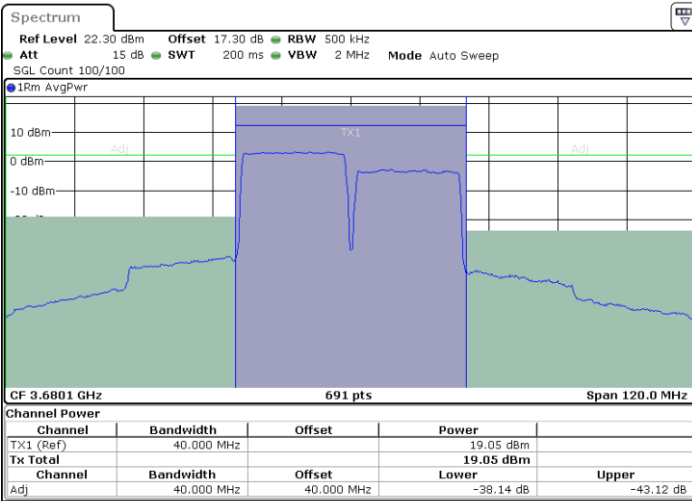

Lowest Channel / FullIRB

N/A

Date: 24.APR.2024 22:36:05

LTE Band 48C / 20MHz+20MHz

QPSK

MiddleChannel / 1RB0 and 1RB99

Middle Channel / 1RB99 and 1RB0

Date: 24.APR.2024 23:03:31

Date: 24.APR.2024 23:04:15

Middle Channel / FullIRB

N/A

Date: 25.APR.2024 21:20:52

LTE Band 48C / 20MHz+20MHz

QPSK

Highest Channel / 1RB0 and 1RB99

Highest Channel / 1RB99 and 1RB0

Date: 24.APR.2024 23:23:35

Date: 24.APR.2024 23:28:44

Highest Channel / FullIRB

N/A

Date: 24.APR.2024 23:22:51

LTE Band 48C / 5MHz+20MHz

16QAM

Lowest Channel / 1RB0 and 1RB9