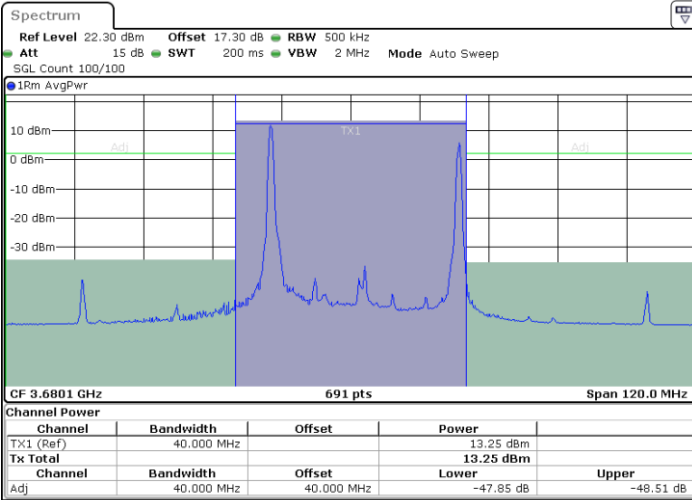

N/A

LTE Band 48C / 20MHz+15MHz

QPSK

Highest Channel / 1RB0 and 1RB74

Highest Channel / 1RB99 and 1RB0

Date: 24.APR.2024 22:16:46

Date: 24.APR.2024 22:21:55

Highest Channel / FullIRB

N/A

Date: 24.APR.2024 22:16:02

LTE Band 48C / 20MHz+20MHz

QPSK

Lowest Channel / 1RB0 and 1RB99

Lowest Channel / 1RB99 and 1RB0

Date: 24.APR.2024 22:41:16

Date: 24.APR.2024 22:42:00