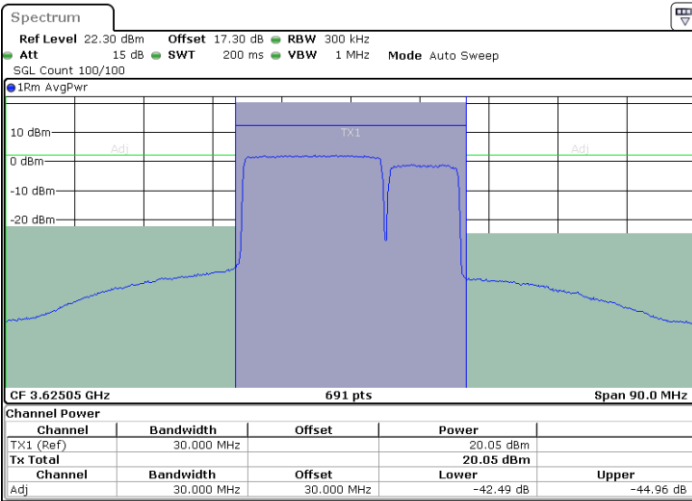

LTE Band 48C / 20MHz+10MHz

QPSK

Middle Channel / 1RB0 and 1RB49

Middle Channel / 1RB99 and 1RB0

Date: 24.APR.2024 19:01:53

Date: 24.APR.2024 19:02:37

Middle Channel / FullIRB

N/A

Date: 24.APR.2024 18:56:45

LTE Band 48C / 20MHz+10MHz

QPSK

Highest Channel / 1RB0 and 1RB49

Highest Channel / 1RB99 and 1RB0

Date: 24.APR.2024 19:21:55

Date: 24.APR.2024 19:27:02

Highest Channel / FullIRB