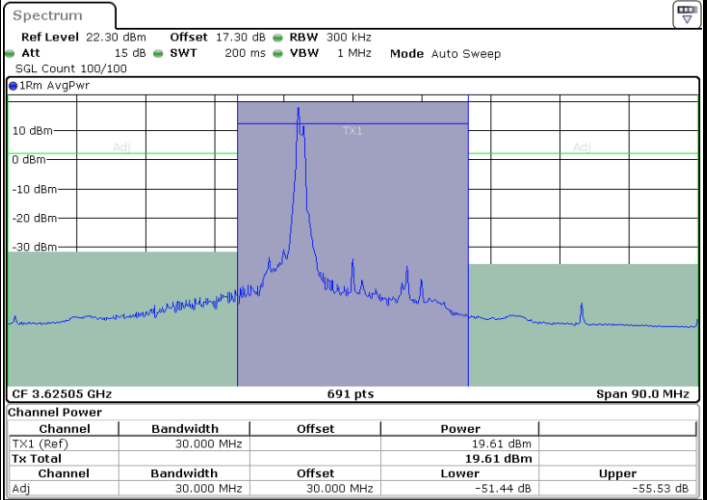

Date: 24.APR.2024 23:24:19

Date: 24.APR.2024 23:28:00

Highest Channel / FullIRB

N/A

Date: 24.APR.2024 23:22:07

LTE Band 48C / 5MHz+20MHz

64QAM

Lowest Channel / 1RB0 and 1RB9

Lowest Channel / 1RB24 and 1RB0

Lowest Channel / FullIRB

N/A

LTE Band 48C / 5MHz+20MHz

64QAM

Middle Channel / 1RB0 and 1RB99

Middle Channel / 1RB24 and 1RB0

Date: 24.APR.2024 15:18:26

Date: 24.APR.2024 15:22:49

Middle Channel / FullIRB

N/A

Date: 24.APR.2024 15:16:57

LTE Band 48C / 5MHz+20MHz

64QAM

Highest Channel / 1RB0 and 1RB99

Highest Channel / 1RB24 and 1RB0