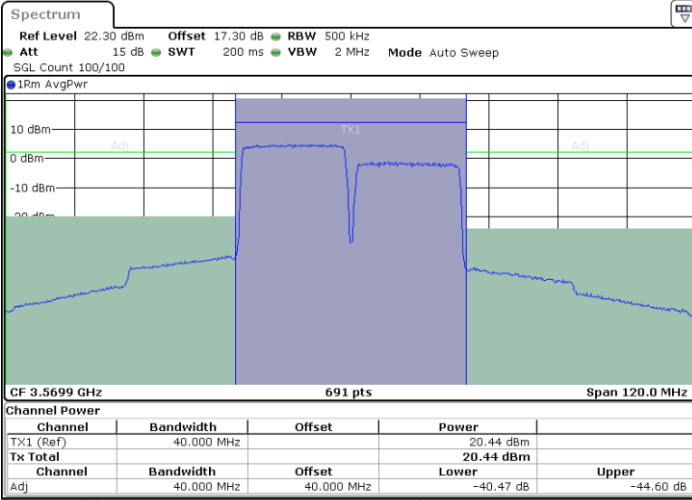

N/A

LTE Band 48C / 20MHz+15MHz

QPSK

Highest Channel / 1RB0 and 1RB74

Highest Channel / 1RB99 and 1RB0

Date: 24.APR.2024 22:16:46

Date: 24.APR.2024 22:21:55

Highest Channel / FullIRB

N/A

Date: 24.APR.2024 22:16:02

LTE Band 48C / 20MHz+20MHz

QPSK

Lowest Channel / 1RB0 and 1RB99

Lowest Channel / 1RB99 and 1RB0

Date: 24.APR.2024 22:41:16

Date: 24.APR.2024 22:42:00

Lowest Channel / FullIRB

N/A

Date: 24.APR.2024 22:36:05

LTE Band 48C / 20MHz+20MHz

QPSK

MiddleChannel / 1RB0 and 1RB99

Middle Channel / 1RB99 and 1RB0

Date: 24.APR.2024 23:03:31

Date: 24.APR.2024 23:04:15

Middle Channel / FullIRB

N/A

Date: 25.APR.2024 21:20:52

LTE Band 48C / 20MHz+20MHz

QPSK

Highest Channel / 1RB0 and 1RB99

Highest Channel / 1RB99 and 1RB0