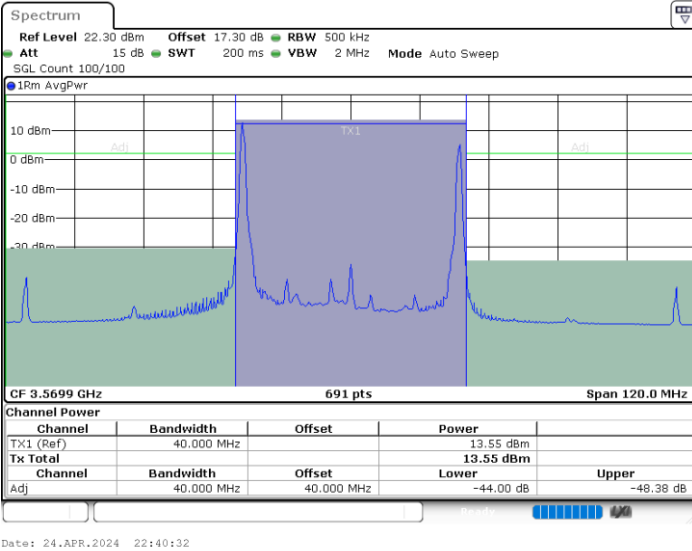

16QAM

Highest Channel / 1RB0 and 1RB74

Highest Channel / 1RB99 and 1RB0

Highest Channel / FullIRB

N/A

LTE Band 48C / 20MHz+20MHz

16QAM

Lowest Channel / 1RB0 and 1RB9

Lowest Channel / 1RB99 and 1RB0

Lowest Channel / FullIRB

N/A

LTE Band 48C / 20MHz+20MHz

16QAM

MiddleChannel / 1RB0 and 1RB9

Middle Channel / 1RB99 and 1RB0

Date: 24.APR.2024 23:02:47