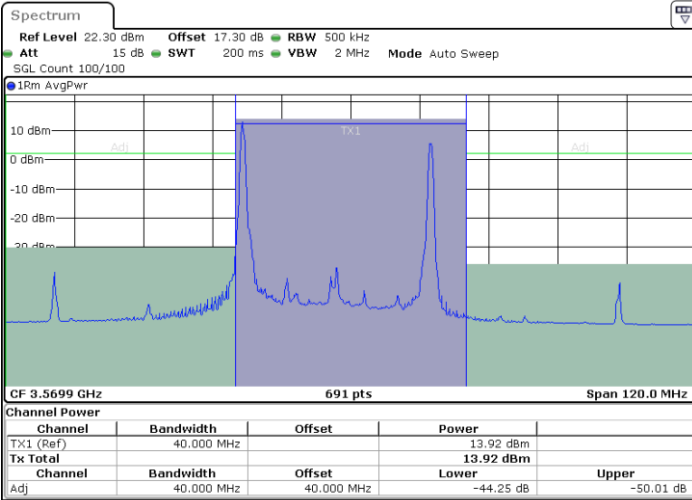

16QAM

Highest Channel / 1RB0 and 1RB49

Highest Channel / 1RB99 and 1RB0

Date: 24.APR.2024 19:22:39

Date: 24.APR.2024 19:26:19

Highest Channel / FullIRB

N/A

Date: 24.APR.2024 19:20:27

LTE Band 48C / 20MHz+15MHz

16QAM

Lowest Channel / 1RB0 and 1RB74

Lowest Channel / 1RB99 and 1RB0

Date: 24.APR.2024 21:33:45

Date: 24.APR.2024 21:35:57

Lowest Channel / FullIRB

N/A