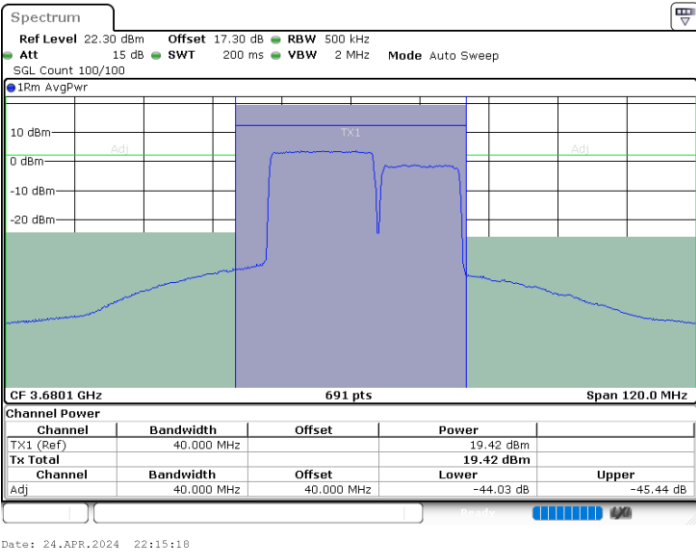

Date: 24.APR.2024 21:30:03

LTE Band 48C / 20MHz+15MHz

16QAM

Middle Channel / 1RB0 and 1RB74

Middle Channel / 1RB99 and 1RB0

Middle Channel / FullIRB

N/A

LTE Band 48C / 20MHz+15MHz

16QAM

Highest Channel / 1RB0 and 1RB74

Highest Channel / 1RB99 and 1RB0

Highest Channel / FullIRB

N/A

LTE Band 48C / 20MHz+20MHz

16QAM

Lowest Channel / 1RB0 and 1RB9

Lowest Channel / 1RB99 and 1RB0

Lowest Channel / FullIRB

N/A

LTE Band 48C / 20MHz+20MHz

16QAM

MiddleChannel / 1RB0 and 1RB9

Middle Channel / 1RB99 and 1RB0

Date: 24.APR.2024 23:02:47