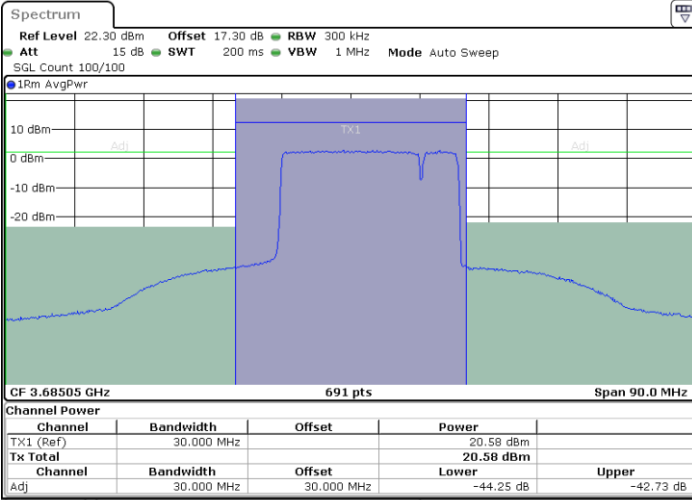

LTE Band 48C / 20MHz+5MHz

QPSK

Middle Channel / 1RB0 and 1RB24

Middle Channel / 1RB99 and 1RB0

Middle Channel / FullIRB

N/A

LTE Band 48C / 20MHz+5MHz

QPSK

Highest Channel / 1RB0 and 1RB24

Highest Channel / 1RB99 and 1RB0

Date: 24.APR.2024 17:08:28

Date: 24.APR.2024 17:13:36

Highest Channel / FullIRB

N/A

Date: 24.APR.2024 17:07:44

LTE Band 48C / 20MHz+10MHz