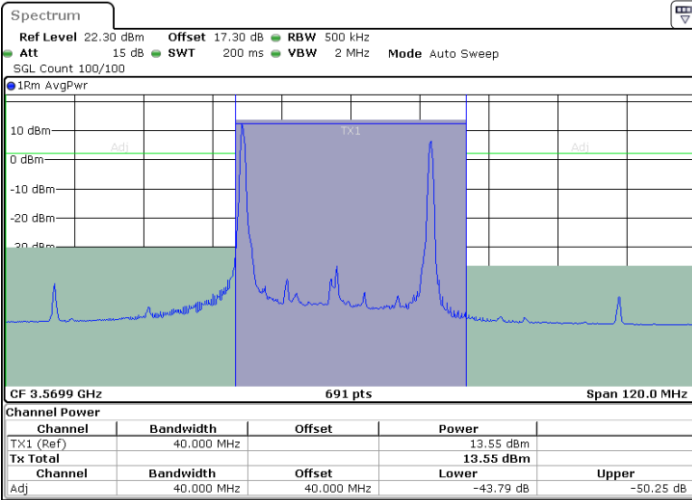

Date: 24.APR.2024 18:56:45

LTE Band 48C / 20MHz+10MHz

QPSK

Highest Channel / 1RB0 and 1RB49

Highest Channel / 1RB99 and 1RB0

Date: 24.APR.2024 19:21:55

Date: 24.APR.2024 19:27:02

Highest Channel / FullIRB

N/A

Date: 24.APR.2024 19:21:11

LTE Band 48C / 20MHz+15MHz

QPSK

Lowest Channel / 1RB0 and 1RB74

Lowest Channel / 1RB99 and 1RB0

Date: 24.APR.2024 21:34:29

Date: 24.APR.2024 21:35:13

Lowest Channel / FullIRB

N/A

Date: 24.APR.2024 21:29:19

LTE Band 48C / 20MHz+15MHz

QPSK

Middle Channel / 1RB0 and 1RB74

Middle Channel / 1RB99 and 1RB0

Middle Channel / FullIRB