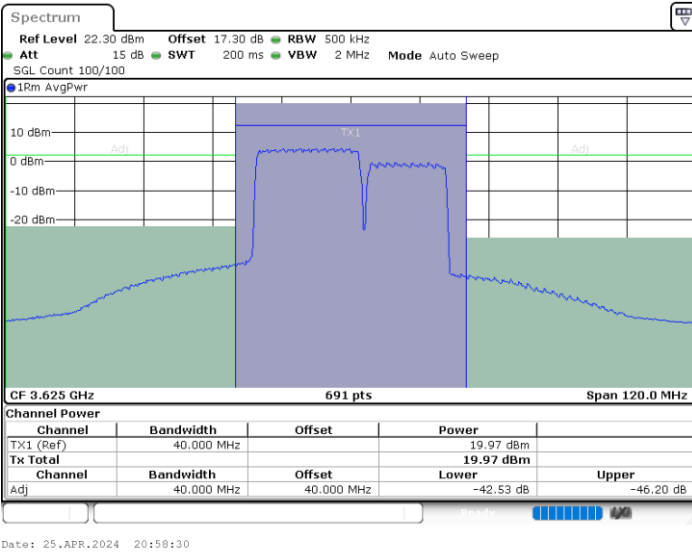

Lowest Channel / FullIRB

N/A

Date: 24.APR.2024 21:29:19

LTE Band 48C / 20MHz+15MHz

QPSK

Middle Channel / 1RB0 and 1RB74

Middle Channel / 1RB99 and 1RB0

Middle Channel / FullIRB

N/A

LTE Band 48C / 20MHz+15MHz

QPSK

Highest Channel / 1RB0 and 1RB74

Highest Channel / 1RB99 and 1RB0

Date: 24.APR.2024 22:16:46

Date: 24.APR.2024 22:21:55

Highest Channel / FullIRB