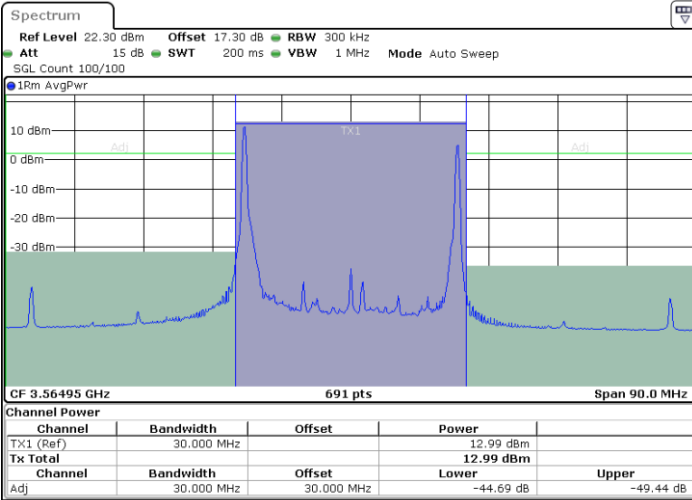

LTE Band 48C / 20MHz+10MHz

QPSK

Lowest Channel / 1RB0 and 1RB49

Lowest Channel / 1RB99 and 1RB0

Date: 24.APR.2024 18:39:42