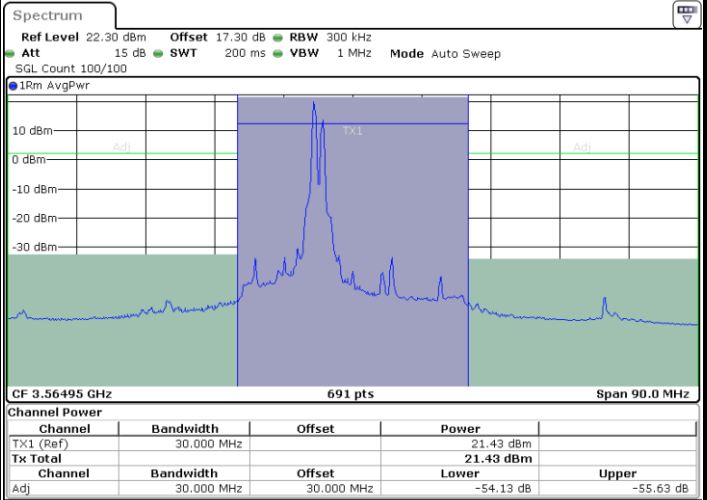

LTE Band 48C / 10MHz+20MHz

16QAM

Lowest Channel / 1RB0 and 1RB9

Lowest Channel / 1RB49 and 1RB0

Date: 24.APR.2024 17:32:18

Date: 24.APR.2024 17:34:29

Lowest Channel / FullIRB

N/A

Date: 24.APR.2024 17:28:37

LTE Band 48C / 10MHz+20MHz

16QAM

Middle Channel / 1RB0 and 1RB9

Middle Channel / 1RB49 and 1RB0

Date: 24.APR.2024 17:54:28

Date: 24.APR.2024 17:56:39

Middle Channel / FullIRB