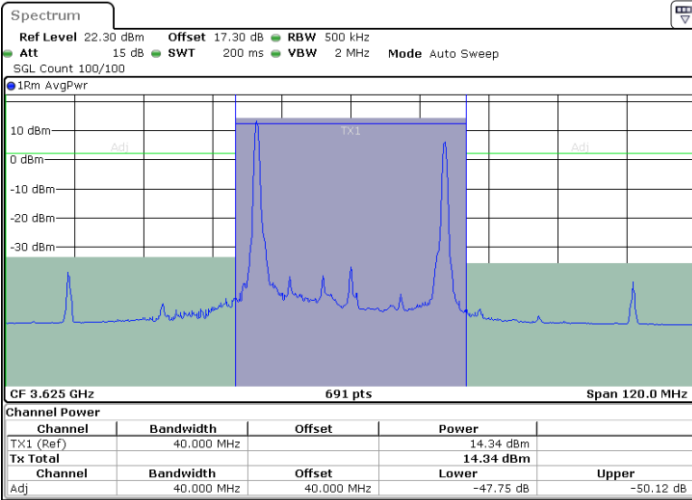

Highest Channel / FullIRB

N/A

Date: 24.APR.2024 18:13:45

LTE Band 48C / 15MHz+20MHz

16QAM

Lowest Channel / 1RB0 and 1RB9

Lowest Channel / 1RB74 and 1RB0

Lowest Channel / FullIRB

N/A

LTE Band 48C / 15MHz+20MHz

16QAM

Middle Channel / 1RB0 and 1RB9

Middle Channel / 1RB74 and 1RB0

Date: 24.APR.2024 20:49:08

Date: 24.APR.2024 20:51:21

Middle Channel / FullIRB

N/A

Date: 24.APR.2024 20:45:26

LTE Band 48C / 15MHz+20MHz

16QAM

Highest Channel / 1RB0 and 1RB99

Highest Channel / 1RB74 and 1RB0

Date: 24.APR.2024 21:10:40

Date: 24.APR.2024 21:14:21