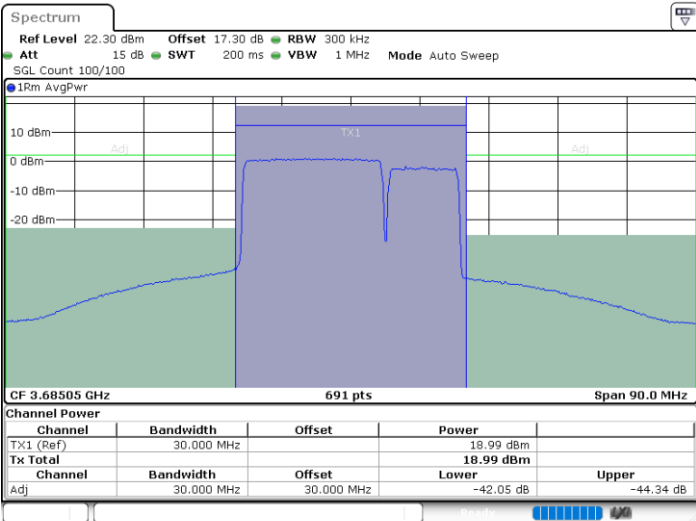

N/A

LTE Band 48C / 20MHz+10MHz

16QAM

Middle Channel / 1RB0 and 1RB49

Middle Channel / 1RB99 and 1RB0

Middle Channel / FullIRB

N/A

LTE Band 48C / 20MHz+10MHz

16QAM

Highest Channel / 1RB0 and 1RB49

Highest Channel / 1RB99 and 1RB0

Date: 24.APR.2024 19:22:39

Date: 24.APR.2024 19:26:19

Highest Channel / FullIRB

N/A

Date: 24.APR.2024 19:20:27

LTE Band 48C / 20MHz+15MHz

16QAM

Lowest Channel / 1RB0 and 1RB74

Lowest Channel / 1RB99 and 1RB0

Date: 24.APR.2024 21:33:45

Date: 24.APR.2024 21:35:57

Lowest Channel / FullIRB

N/A