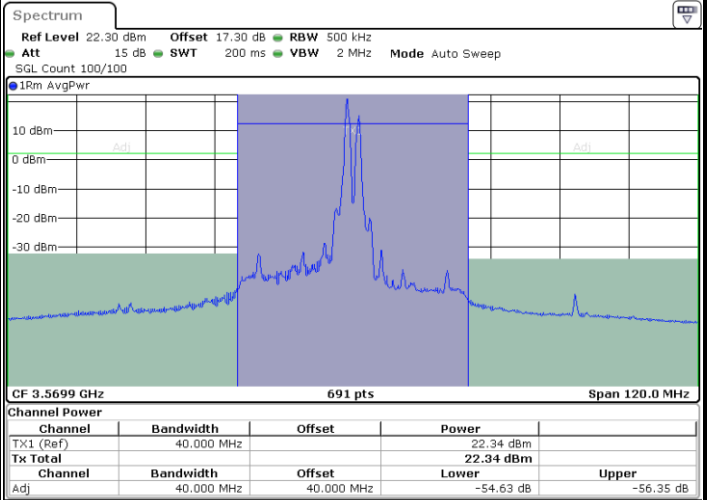

N/A

LTE Band 48C / 20MHz+15MHz

QPSK

Highest Channel / 1RB0 and 1RB74

Highest Channel / 1RB99 and 1RB0

Date: 24.APR.2024 22:16:46

Date: 24.APR.2024 22:21:55

Highest Channel / FullIRB

N/A

Date: 24.APR.2024 22:16:02

LTE Band 48C / 20MHz+20MHz

QPSK

Lowest Channel / 1RB0 and 1RB99

Lowest Channel / 1RB99 and 1RB0

Date: 24.APR.2024 22:41:16

Date: 24.APR.2024 22:42:00

Lowest Channel / FullIRB

N/A

Date: 24.APR.2024 22:36:05

LTE Band 48C / 20MHz+20MHz

QPSK

MiddleChannel / 1RB0 and 1RB99

Middle Channel / 1RB99 and 1RB0

Date: 24.APR.2024 23:03:31

Date: 24.APR.2024 23:04:15

Middle Channel / FullIRB

N/A

Date: 25.APR.2024 21:20:52

LTE Band 48C / 20MHz+20MHz

QPSK

Highest Channel / 1RB0 and 1RB99

Highest Channel / 1RB99 and 1RB0