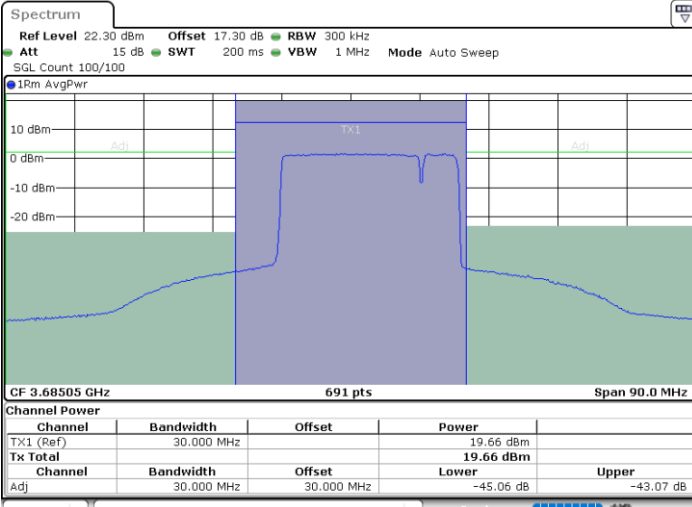

N/A

Date: 24.APR.2024 16:24:33

LTE Band 48C / 20MHz+5MHz

16QAM

Highest Channel / 1RB0 and 1RB24

Highest Channel / 1RB99 and 1RB0

Date: 24.APR.2024 17:09:12

Date: 24.APR.2024 17:12:52

Highest Channel / FullIRB

N/A

Date: 24.APR.2024 17:07:00

LTE Band 48C / 20MHz+10MHz

16QAM

Lowest Channel / 1RB0 and 1RB49

Lowest Channel / 1RB99 and 1RB0

Lowest Channel / FullIRB