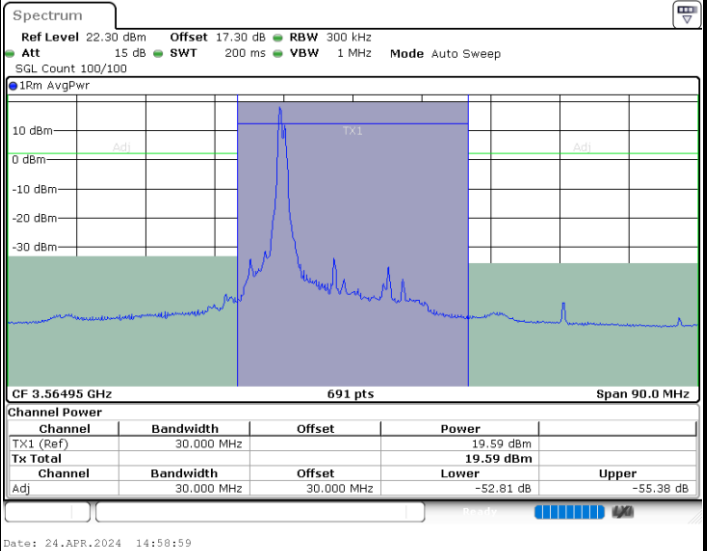

Date: 24.APR.2024 23:04:59

Middle Channel / FullIRB

N/A

Date: 25.APR.2024 21:27:32

LTE Band 48C / 20MHz+20MHz

16QAM

Highest Channel / 1RB0 and 1RB99

Highest Channel / 1RB99 and 1RB0

Date: 24.APR.2024 23:24:19

Date: 24.APR.2024 23:28:00

Highest Channel / FullIRB

N/A

Date: 24.APR.2024 23:22:07

LTE Band 48C / 5MHz+20MHz

64QAM

Lowest Channel / 1RB0 and 1RB9

Lowest Channel / 1RB24 and 1RB0

Lowest Channel / FullIRB

N/A

LTE Band 48C / 5MHz+20MHz

64QAM

Middle Channel / 1RB0 and 1RB99

Middle Channel / 1RB24 and 1RB0

Date: 24.APR.2024 15:18:26

Date: 24.APR.2024 15:22:49

Middle Channel / FullIRB

N/A

Date: 24.APR.2024 15:16:57

LTE Band 48C / 5MHz+20MHz

64QAM

Highest Channel / 1RB0 and 1RB99

Highest Channel / 1RB24 and 1RB0