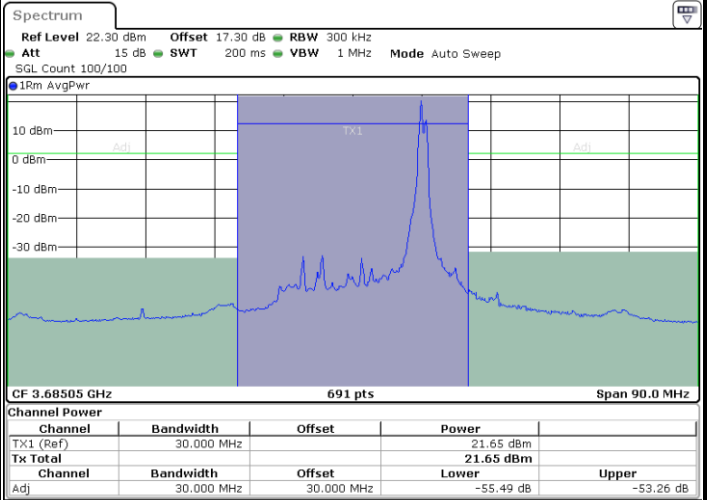

N/A

Date: 24.APR.2024 16:24:33

LTE Band 48C / 20MHz+5MHz

16QAM

Highest Channel / 1RB0 and 1RB24

Highest Channel / 1RB99 and 1RB0

Date: 24.APR.2024 17:09:12

Date: 24.APR.2024 17:12:52

Highest Channel / FullIRB

N/A

Date: 24.APR.2024 17:07:00

LTE Band 48C / 20MHz+10MHz

16QAM

Lowest Channel / 1RB0 and 1RB49

Lowest Channel / 1RB99 and 1RB0

Lowest Channel / FullIRB