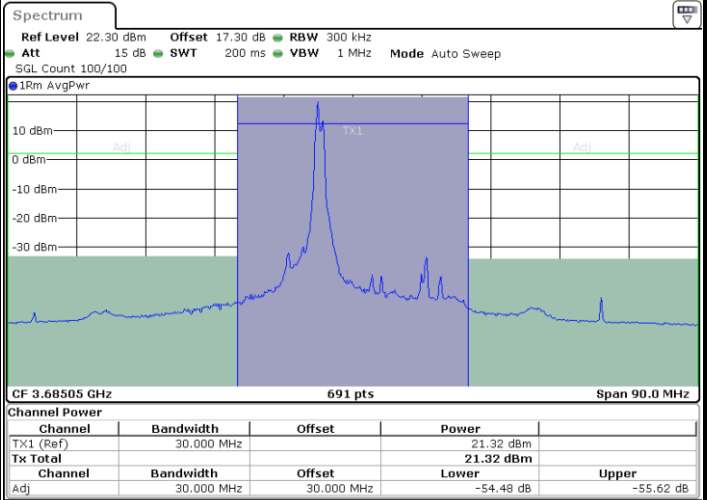

Date: 24.APR.2024 15:45:03