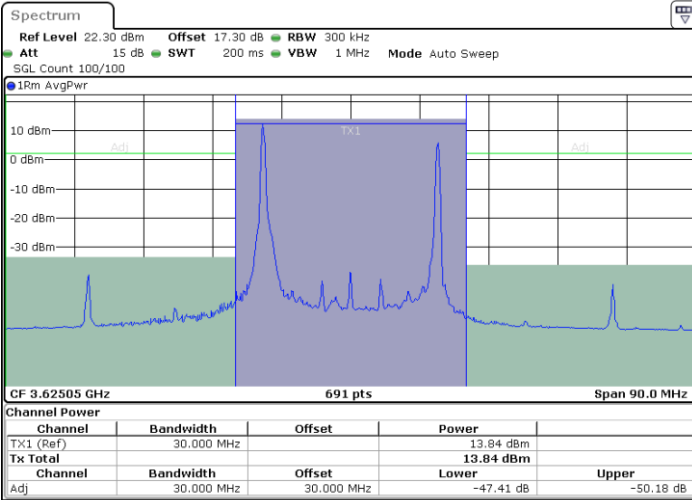

Highest Channel / FullIRB

N/A

Date: 24.APR.2024 21:08:28

LTE Band 48C / 20MHz+5MHz

16QAM

Lowest Channel / 1RB0 and 1RB24

Lowest Channel / 1RB99 and 1RB0

Lowest Channel / FullIRB

N/A

LTE Band 48C / 20MHz+5MHz

16QAM

Middle Channel / 1RB0 and 1RB24

Middle Channel / 1RB99 and 1RB0

Date: 24.APR.2024 16:28:13

Date: 24.APR.2024 16:30:24

Middle Channel / FullIRB

N/A

Date: 24.APR.2024 16:24:33

LTE Band 48C / 20MHz+5MHz

16QAM

Highest Channel / 1RB0 and 1RB24

Highest Channel / 1RB99 and 1RB0

Date: 24.APR.2024 17:09:12

Date: 24.APR.2024 17:12:52