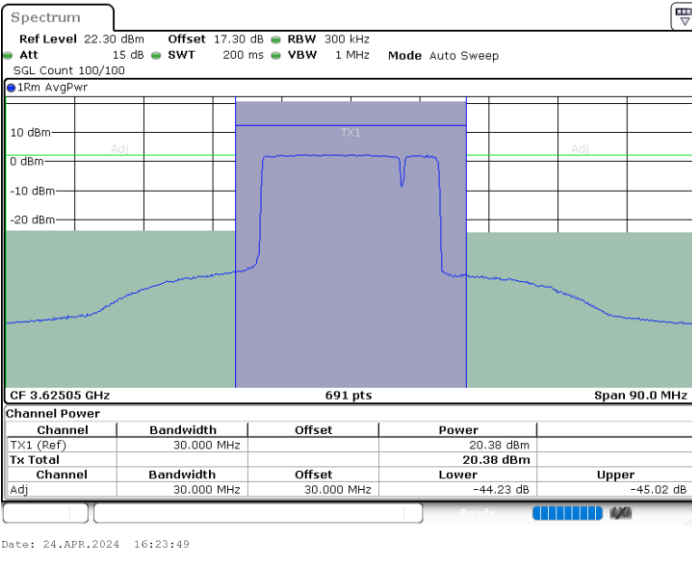

LTE Band 48C / 20MHz+5MHz

QPSK

Middle Channel / 1RB0 and 1RB24

Middle Channel / 1RB99 and 1RB0

Middle Channel / FullIRB

N/A

LTE Band 48C / 20MHz+5MHz

QPSK

Highest Channel / 1RB0 and 1RB24

Highest Channel / 1RB99 and 1RB0

Date: 24.APR.2024 17:08:28

Date: 24.APR.2024 17:13:36

Highest Channel / FullIRB

N/A

Date: 24.APR.2024 17:07:44

LTE Band 48C / 20MHz+10MHz