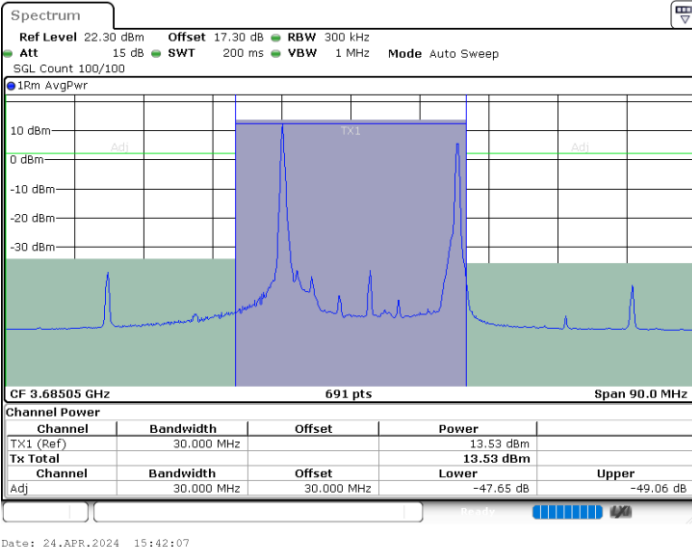

Lowest Channel / 1RB24 and 1RB0

Lowest Channel / FullIRB

N/A

LTE Band 48C / 5MHz+20MHz

64QAM

Middle Channel / 1RB0 and 1RB99

Middle Channel / 1RB24 and 1RB0

Date: 24.APR.2024 15:18:26

Date: 24.APR.2024 15:22:49

Middle Channel / FullIRB

N/A

Date: 24.APR.2024 15:16:57

LTE Band 48C / 5MHz+20MHz

64QAM

Highest Channel / 1RB0 and 1RB99

Highest Channel / 1RB24 and 1RB0

Highest Channel / FullIRB

N/A

LTE Band 48C / 10MHz+20MHz

64QAM

Lowest Channel / 1RB0 and 1RB9

Lowest Channel / 1RB49 and 1RB0

Date: 24.APR.2024 17:30:50

Date: 24.APR.2024 17:35:13