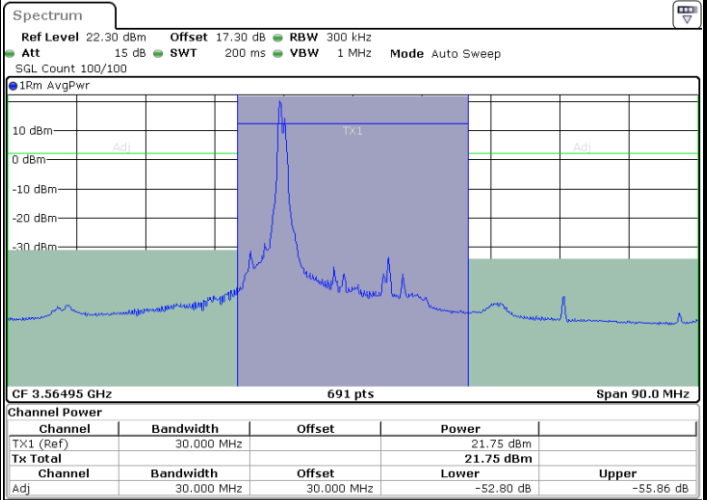

Date: 24.APR.2024 23:04:15

Middle Channel / FullIRB

N/A

Date: 25.APR.2024 21:20:52

LTE Band 48C / 20MHz+20MHz

QPSK

Highest Channel / 1RB0 and 1RB99

Highest Channel / 1RB99 and 1RB0

Date: 24.APR.2024 23:23:35

Date: 24.APR.2024 23:28:44

Highest Channel / FullIRB

N/A

Date: 24.APR.2024 23:22:51

LTE Band 48C / 5MHz+20MHz

16QAM

Lowest Channel / 1RB0 and 1RB9

Lowest Channel / 1RB24 and 1RB0

Date: 24.APR.2024 14:56:04

Date: 24.APR.2024 14:58:16

Lowest Channel / FullIRB

N/A

Date: 24.APR.2024 14:52:22

LTE Band 48C / 5MHz+20MHz

16QAM