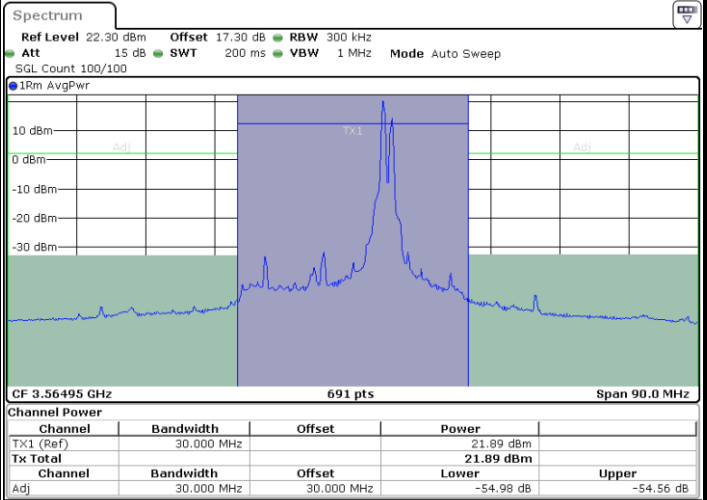

Date: 24.APR.2024 18:40:26