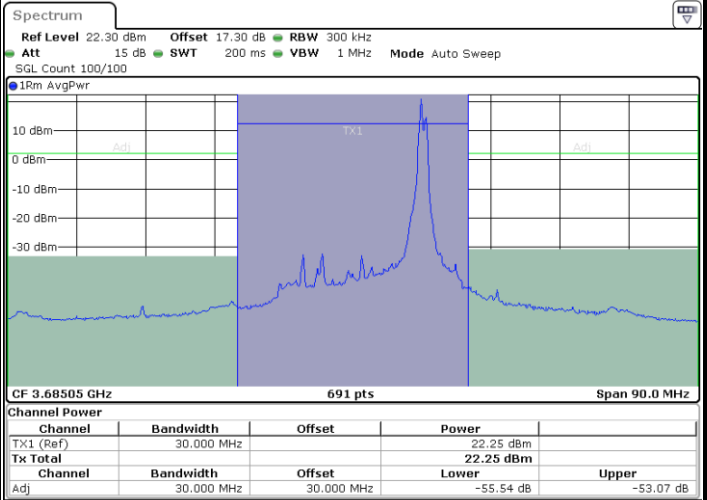

LTE Band 48C / 20MHz+5MHz

QPSK

Middle Channel / 1RB0 and 1RB24

Middle Channel / 1RB99 and 1RB0

Middle Channel / FullIRB

N/A

LTE Band 48C / 20MHz+5MHz

QPSK

Highest Channel / 1RB0 and 1RB24

Highest Channel / 1RB99 and 1RB0

Date: 24.APR.2024 17:08:28

Date: 24.APR.2024 17:13:36

Highest Channel / FullIRB

N/A

Date: 24.APR.2024 17:07:44

LTE Band 48C / 20MHz+10MHz