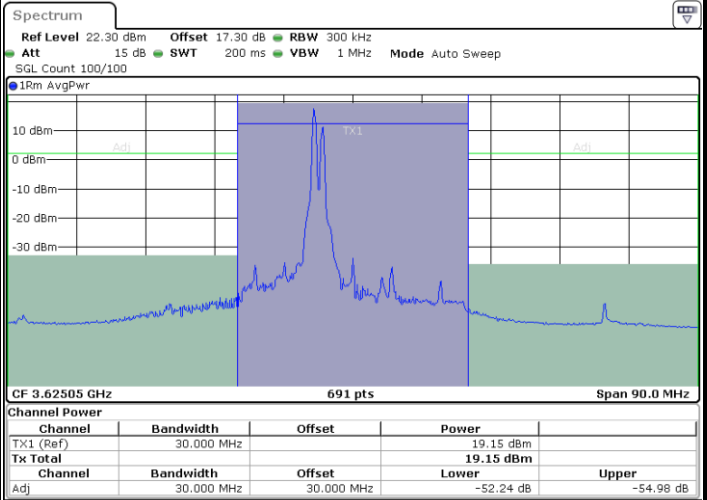

Highest Channel / FullIRB

N/A

LTE Band 48C / 10MHz+20MHz

64QAM

Lowest Channel / 1RB0 and 1RB9

Lowest Channel / 1RB49 and 1RB0

Date: 24.APR.2024 17:30:50

Date: 24.APR.2024 17:35:13

Lowest Channel / FullIRB

N/A

Date: 24.APR.2024 17:29:21

LTE Band 48C / 10MHz+20MHz

64QAM

Middle Channel / 1RB0 and 1RB9

Middle Channel / 1RB49 and 1RB0

Date: 24.APR.2024 17:53:00