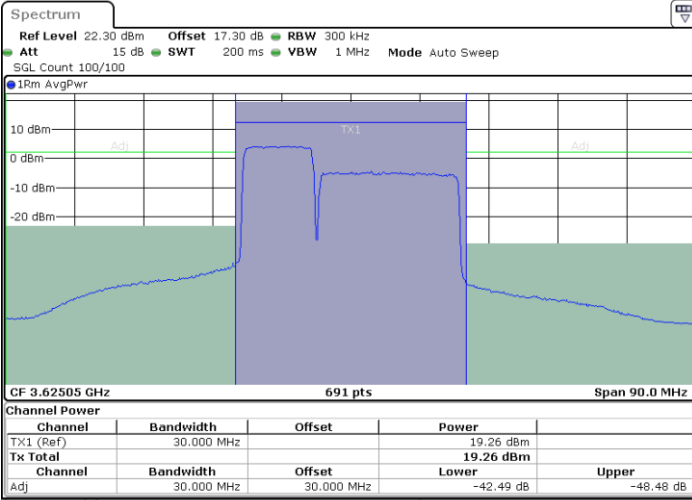

Middle Channel / FullIRB

N/A

Date: 24.APR.2024 17:51:31