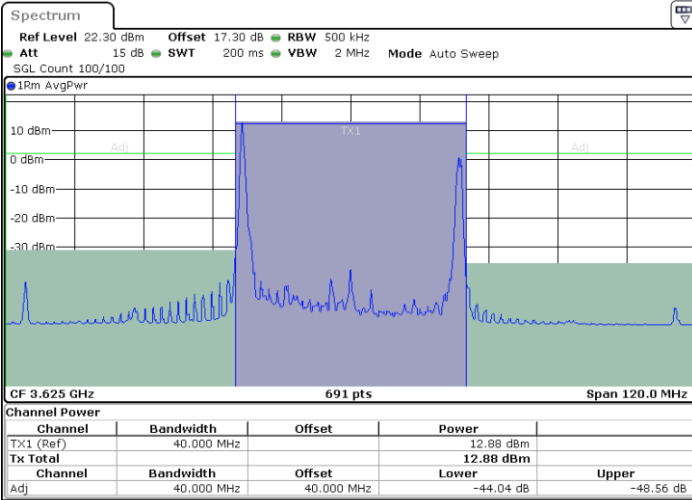

Lowest Channel / FullIRB

N/A

Date: 24.APR.2024 22:36:05

LTE Band 48C / 20MHz+20MHz

QPSK

MiddleChannel / 1RB0 and 1RB99

Middle Channel / 1RB99 and 1RB0

Date: 24.APR.2024 23:03:31

Date: 24.APR.2024 23:04:15

Middle Channel / FullIRB

N/A

Date: 25.APR.2024 21:20:52

LTE Band 48C / 20MHz+20MHz

QPSK

Highest Channel / 1RB0 and 1RB99

Highest Channel / 1RB99 and 1RB0