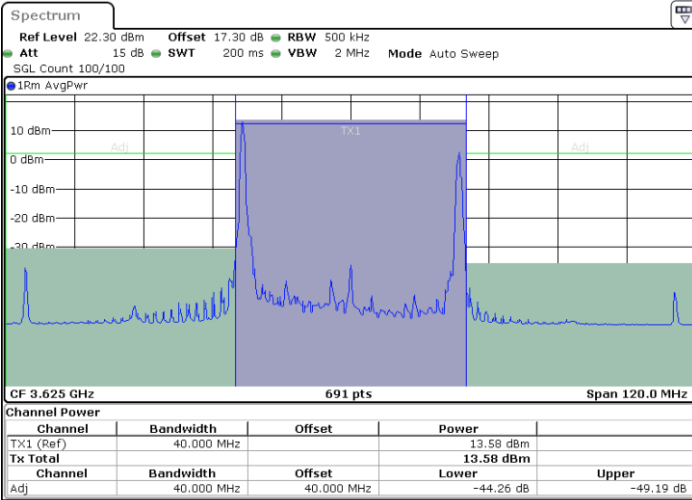

16QAM

Highest Channel / 1RB0 and 1RB74

Highest Channel / 1RB99 and 1RB0

Highest Channel / FullIRB

N/A

LTE Band 48C / 20MHz+20MHz

16QAM

Lowest Channel / 1RB0 and 1RB9

Lowest Channel / 1RB99 and 1RB0

Lowest Channel / FullIRB

N/A

LTE Band 48C / 20MHz+20MHz

16QAM

MiddleChannel / 1RB0 and 1RB9

Middle Channel / 1RB99 and 1RB0

Date: 24.APR.2024 23:02:47

Date: 24.APR.2024 23:04:59

Middle Channel / FullIRB

N/A

Date: 25.APR.2024 21:27:32

LTE Band 48C / 20MHz+20MHz

16QAM

Highest Channel / 1RB0 and 1RB99

Highest Channel / 1RB99 and 1RB0