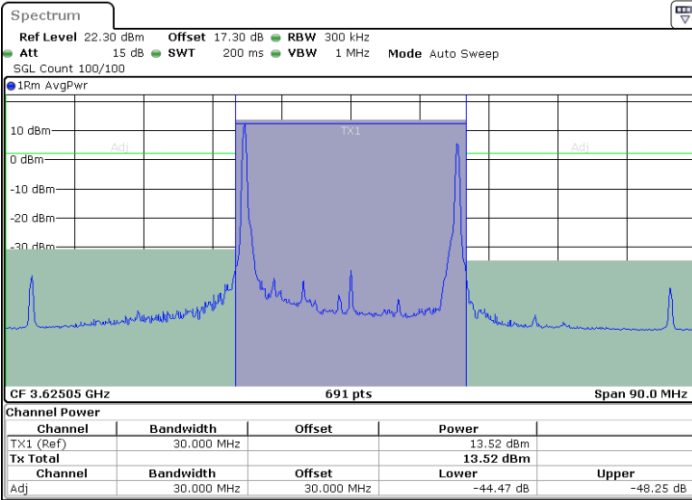

Highest Channel / FullIRB

N/A

LTE Band 48C / 10MHz+20MHz

64QAM

Lowest Channel / 1RB0 and 1RB9

Lowest Channel / 1RB49 and 1RB0

Date: 24.APR.2024 17:30:50

Date: 24.APR.2024 17:35:13

Lowest Channel / FullIRB

N/A

Date: 24.APR.2024 17:29:21

LTE Band 48C / 10MHz+20MHz

64QAM

Middle Channel / 1RB0 and 1RB9

Middle Channel / 1RB49 and 1RB0

Date: 24.APR.2024 17:53:00