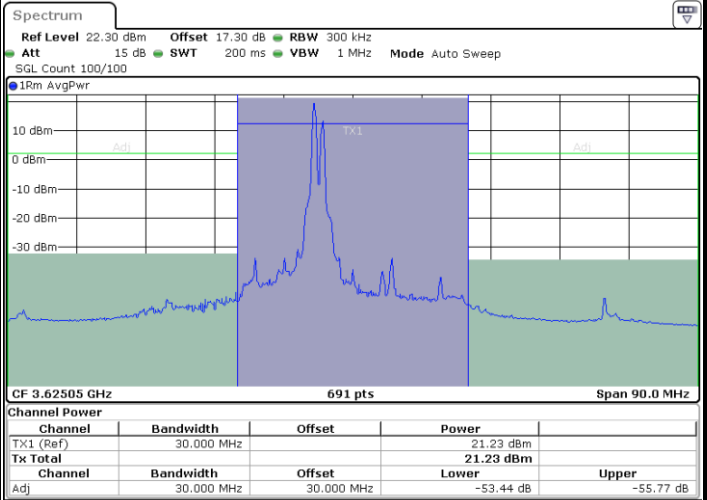

Date: 24.APR.2024 17:28:37

LTE Band 48C / 10MHz+20MHz

16QAM

Middle Channel / 1RB0 and 1RB9

Middle Channel / 1RB49 and 1RB0

Date: 24.APR.2024 17:54:28

Date: 24.APR.2024 17:56:39

Middle Channel / FullIRB

N/A

Date: 24.APR.2024 17:50:47

LTE Band 48C / 10MHz+20MHz

16QAM

Highest Channel / 1RB0 and 1RB99

Highest Channel / 1RB49 and 1RB0

Date: 24.APR.2024 18:15:57

Date: 24.APR.2024 18:19:37