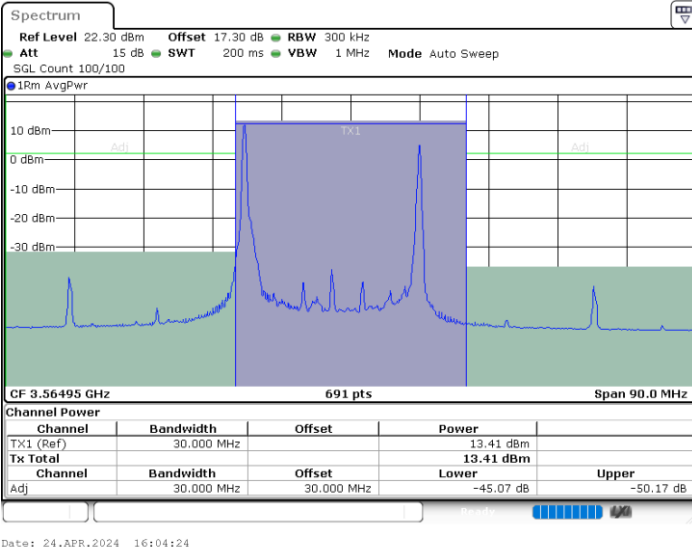

Highest Channel / FullIRB

N/A

Date: 24.APR.2024 21:08:28

LTE Band 48C / 20MHz+5MHz

16QAM

Lowest Channel / 1RB0 and 1RB24

Lowest Channel / 1RB99 and 1RB0

Lowest Channel / FullIRB