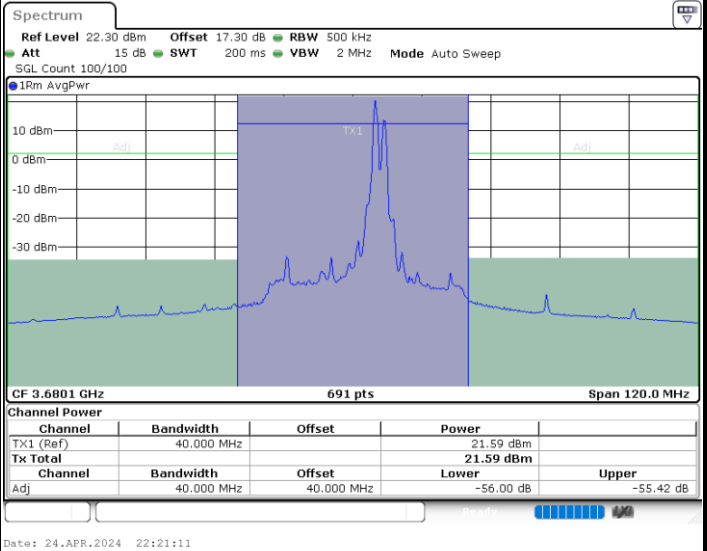

LTE Band 48C / 20MHz+15MHz

16QAM

Lowest Channel / 1RB0 and 1RB74

Lowest Channel / 1RB99 and 1RB0

Date: 24.APR.2024 21:33:45

Date: 24.APR.2024 21:35:57

Lowest Channel / FullIRB

N/A

Date: 24.APR.2024 21:30:03

LTE Band 48C / 20MHz+15MHz

16QAM

Middle Channel / 1RB0 and 1RB74

Middle Channel / 1RB99 and 1RB0

Middle Channel / FullIRB

N/A

LTE Band 48C / 20MHz+15MHz

16QAM

Highest Channel / 1RB0 and 1RB74

Highest Channel / 1RB99 and 1RB0

Highest Channel / FullIRB

N/A

LTE Band 48C / 20MHz+20MHz

16QAM

Lowest Channel / 1RB0 and 1RB9