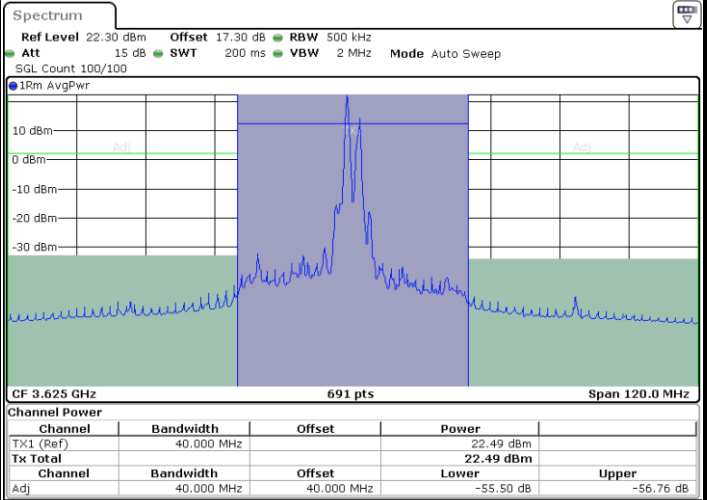

Lowest Channel / FullIRB

N/A

Date: 24.APR.2024 22:36:05

LTE Band 48C / 20MHz+20MHz

QPSK

MiddleChannel / 1RB0 and 1RB99

Middle Channel / 1RB99 and 1RB0

Date: 24.APR.2024 23:03:31

Date: 24.APR.2024 23:04:15

Middle Channel / FullIRB

N/A

Date: 25.APR.2024 21:20:52

LTE Band 48C / 20MHz+20MHz

QPSK

Highest Channel / 1RB0 and 1RB99

Highest Channel / 1RB99 and 1RB0