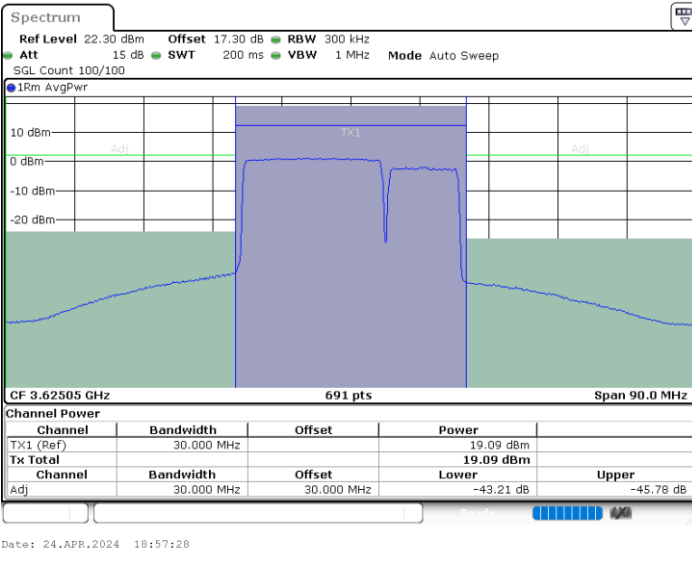

Highest Channel / FullIRB

N/A

Date: 24.APR.2024 17:07:00

LTE Band 48C / 20MHz+10MHz

16QAM

Lowest Channel / 1RB0 and 1RB49

Lowest Channel / 1RB99 and 1RB0

Lowest Channel / FullIRB

N/A

LTE Band 48C / 20MHz+10MHz

16QAM

Middle Channel / 1RB0 and 1RB49

Middle Channel / 1RB99 and 1RB0

Middle Channel / FullIRB

N/A

LTE Band 48C / 20MHz+10MHz