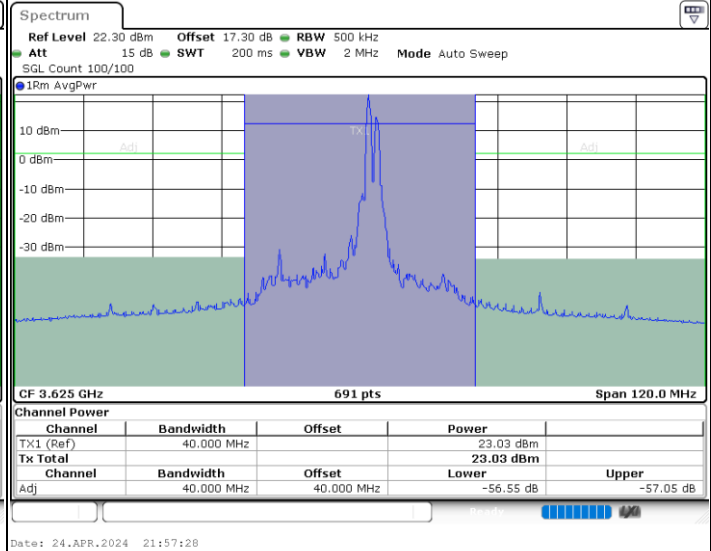

N/A

Date: 24.APR.2024 19:21:11

LTE Band 48C / 20MHz+15MHz

QPSK

Lowest Channel / 1RB0 and 1RB74

Lowest Channel / 1RB99 and 1RB0

Date: 24.APR.2024 21:34:29

Date: 24.APR.2024 21:35:13

Lowest Channel / FullIRB

N/A

Date: 24.APR.2024 21:29:19

LTE Band 48C / 20MHz+15MHz

QPSK

Middle Channel / 1RB0 and 1RB74

Middle Channel / 1RB99 and 1RB0

Middle Channel / FullIRB

N/A

LTE Band 48C / 20MHz+15MHz

QPSK

Highest Channel / 1RB0 and 1RB74

Highest Channel / 1RB99 and 1RB0

Date: 24.APR.2024 22:16:46

Date: 24.APR.2024 22:21:55

Highest Channel / FullIRB