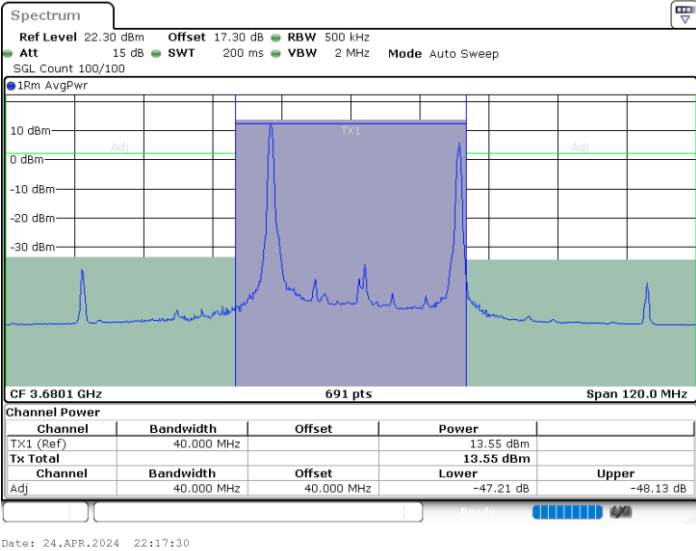

LTE Band 48C / 20MHz+15MHz

16QAM

Lowest Channel / 1RB0 and 1RB74

Lowest Channel / 1RB99 and 1RB0

Date: 24.APR.2024 21:33:45

Date: 24.APR.2024 21:35:57

Lowest Channel / FullIRB

N/A

Date: 24.APR.2024 21:30:03

LTE Band 48C / 20MHz+15MHz

16QAM

Middle Channel / 1RB0 and 1RB74

Middle Channel / 1RB99 and 1RB0

Middle Channel / FullIRB

N/A

LTE Band 48C / 20MHz+15MHz

16QAM

Highest Channel / 1RB0 and 1RB74

Highest Channel / 1RB99 and 1RB0

Highest Channel / FullIRB

N/A

LTE Band 48C / 20MHz+20MHz

16QAM

Lowest Channel / 1RB0 and 1RB9