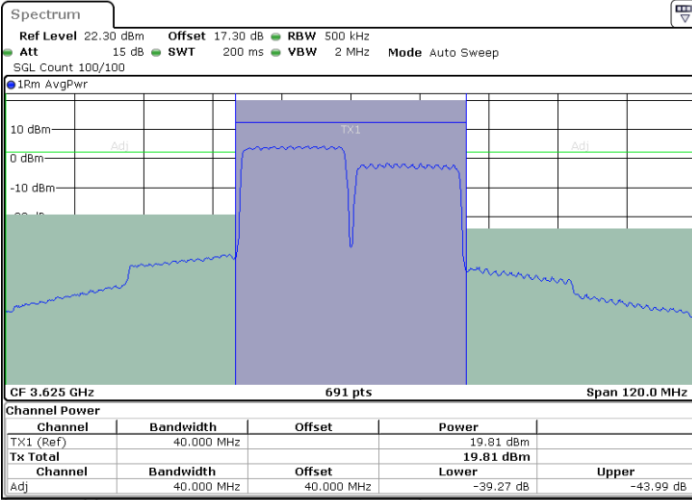

N/A

Date: 24.APR.2024 22:16:02

LTE Band 48C / 20MHz+20MHz

QPSK

Lowest Channel / 1RB0 and 1RB99

Lowest Channel / 1RB99 and 1RB0

Date: 24.APR.2024 22:41:16

Date: 24.APR.2024 22:42:00

Lowest Channel / FullIRB

N/A

Date: 24.APR.2024 22:36:05

LTE Band 48C / 20MHz+20MHz

QPSK

MiddleChannel / 1RB0 and 1RB99

Middle Channel / 1RB99 and 1RB0

Date: 24.APR.2024 23:03:31

Date: 24.APR.2024 23:04:15

Middle Channel / FullIRB

N/A

Date: 25.APR.2024 21:20:52

LTE Band 48C / 20MHz+20MHz

QPSK

Highest Channel / 1RB0 and 1RB99

Highest Channel / 1RB99 and 1RB0