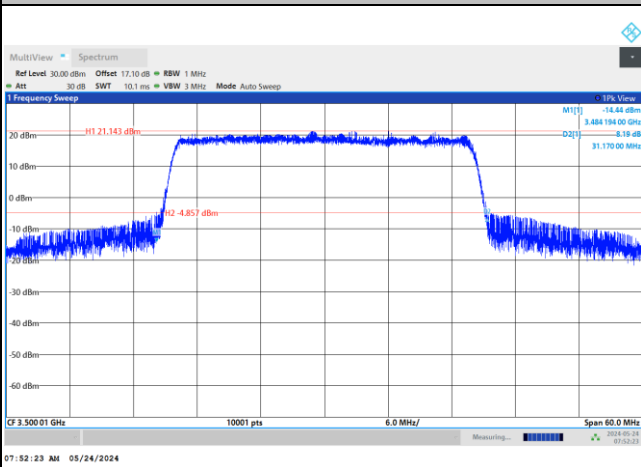

FR1 n77 / 30MHz / DFT-S OFDM / Middle Channel / Full RB

PI/2 BPSK

FR1 n77 / 30MHz / CP OFDM / Middle Channel / Full RB

QPSK

16QAM

64QAM

256QAM