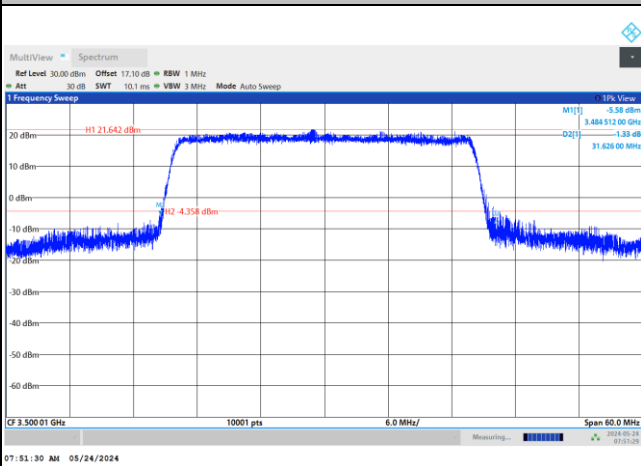

FR1 n77 / 30MHz / CP OFDM / Middle Channel / Full RB

QPSK