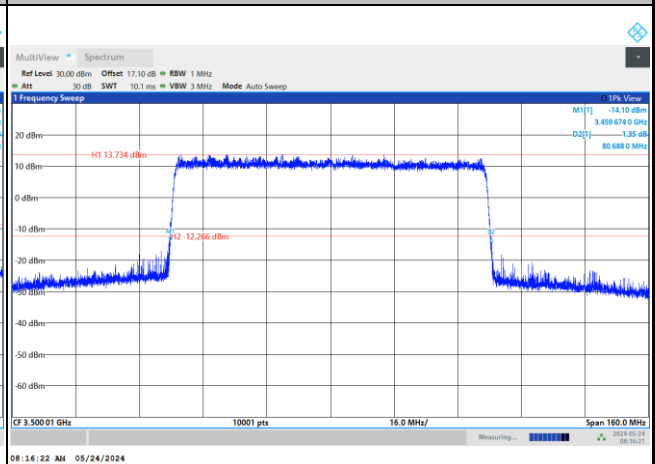

FR1 n77 / 80MHz / DFT-S OFDM / Middle Channel / Full RB

PI/2 BPSK

FR1 n77 / 80MHz / CP OFDM / Middle Channel / Full RB

QPSK

16QAM

64QAM

256QAM

FR1 n77 / 90MHz / DFT-S OFDM / Middle Channel / Full RB