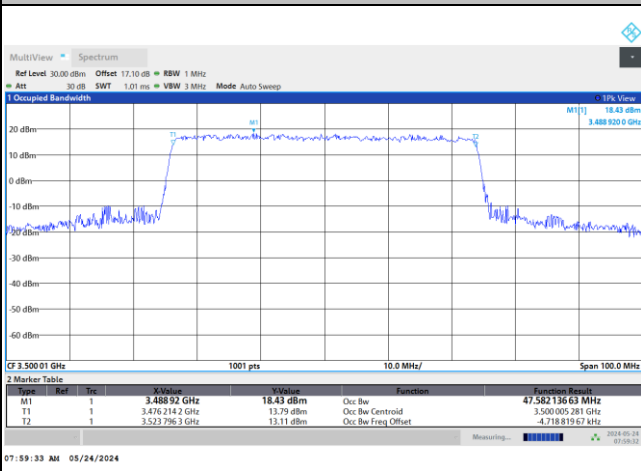

FR1 n77 / 50MHz / DFT-S OFDM / Middle Channel / Full RB

PI/2 BPSK

FR1 n77 / 50MHz / CP OFDM / Middle Channel / Full RB

QPSK

16QAM

64QAM

256QAM