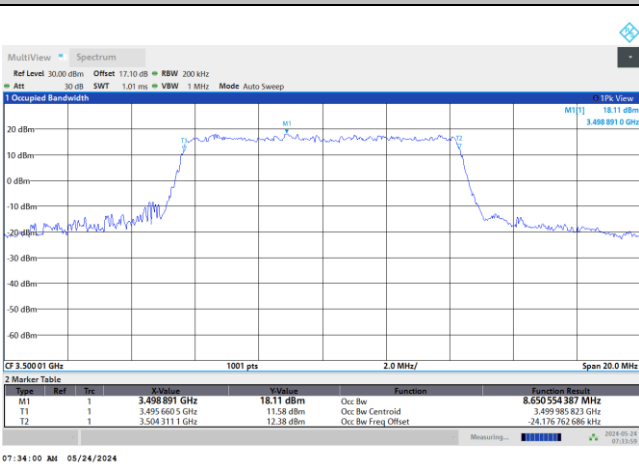

FR1 n77 / 10MHz / DFT-S OFDM / Middle Channel / Full RB

PI/2 BPSK

FR1 n77 / 10MHz / CP OFDM / Middle Channel / Full RB

QPSK

16QAM

64QAM

256QAM

FR1 n77 / 15MHz / DFT-S OFDM / Middle Channel / Full RB