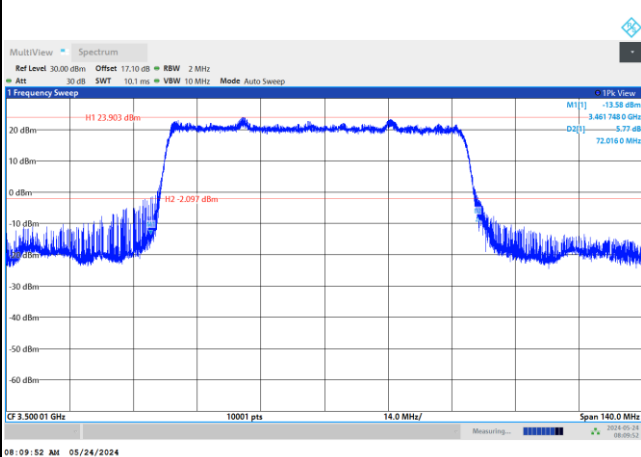

FR1 n77 / 70MHz / DFT-S OFDM / Middle Channel / Full RB

PI/2 BPSK