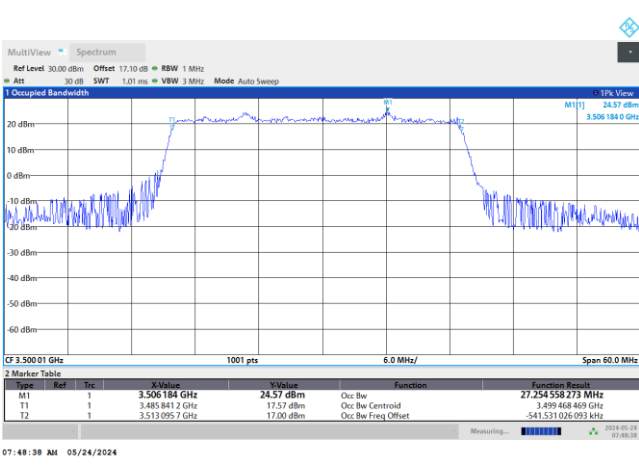

FR1 n77 / 20MHz / CP OFDM / Middle Channel / Full RB

QPSK

16QAM

64QAM

256QAM

FR1 n77 / 30MHz / DFT-S OFDM / Middle Channel / Full RB

PI/2 BPSK

FR1 n77 / 30MHz / CP OFDM / Middle Channel / Full RB