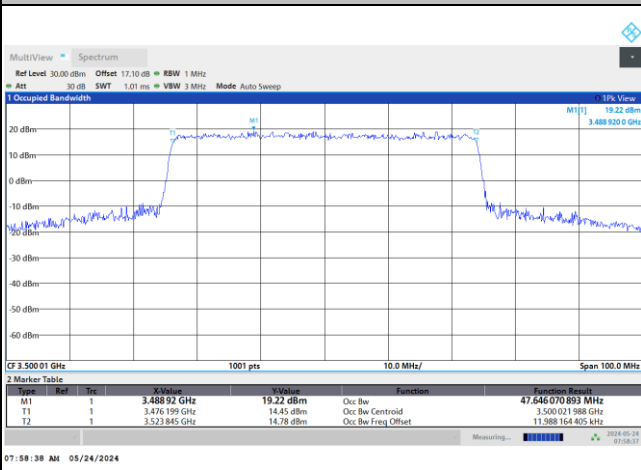

16QAM

64QAM

256QAM

FR1 n77 / 50MHz / DFT-S OFDM / Middle Channel / Full RB

PI/2 BPSK

FR1 n77 / 50MHz / CP OFDM / Middle Channel / Full RB

QPSK

16QAM