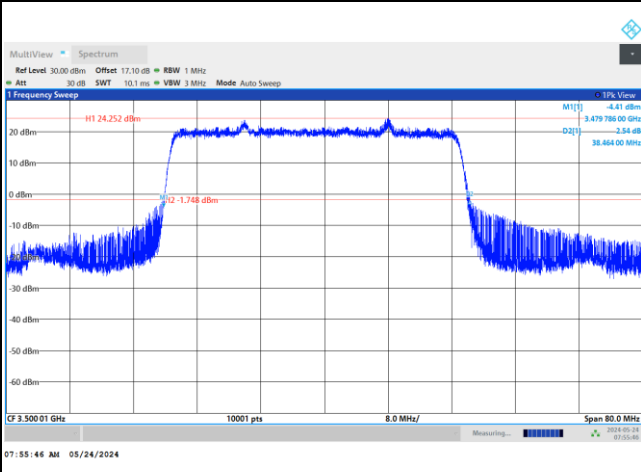

QPSK

16QAM

64QAM

256QAM

FR1 n77 / 40MHz / DFT-S OFDM / Middle Channel / Full RB

PI/2 BPSK

FR1 n77 / 40MHz / CP OFDM / Middle Channel / Full RB

QPSK