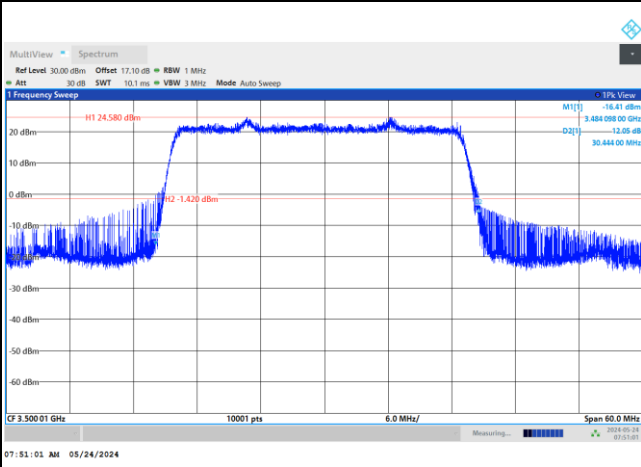

FR1 n77 / 20MHz / CP OFDM / Middle Channel / Full RB

QPSK

16QAM

64QAM

256QAM

FR1 n77 / 30MHz / DFT-S OFDM / Middle Channel / Full RB

PI/2 BPSK

FR1 n77 / 30MHz / CP OFDM / Middle Channel / Full RB