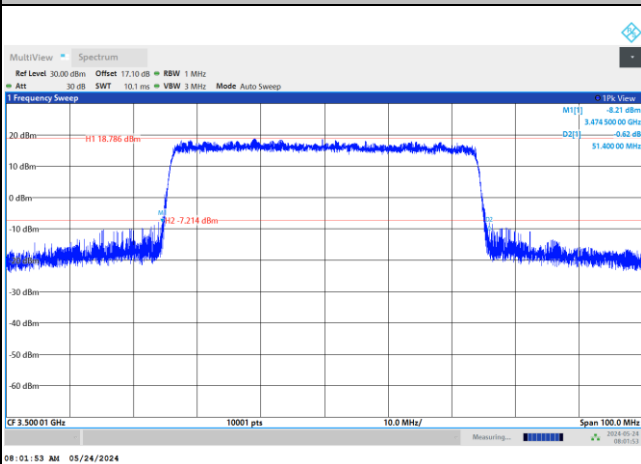

FR1 n77 / 50MHz / DFT-S OFDM / Middle Channel / Full RB

PI/2 BPSK

FR1 n77 / 50MHz / CP OFDM / Middle Channel / Full RB

QPSK

16QAM

64QAM

256QAM