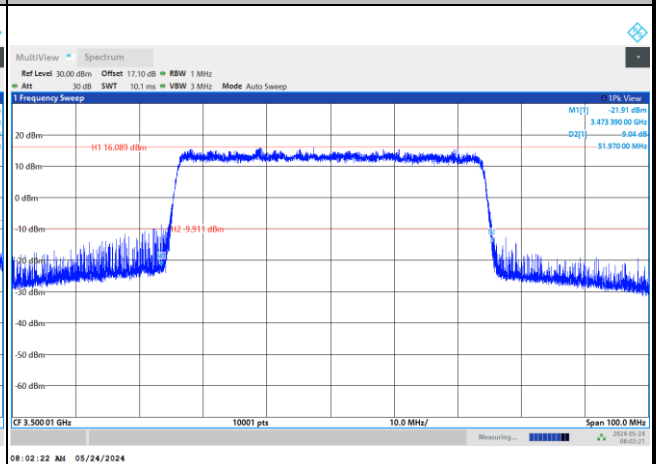

FR1 n77 / 50MHz / DFT-S OFDM / Middle Channel / Full RB

PI/2 BPSK

FR1 n77 / 50MHz / CP OFDM / Middle Channel / Full RB

QPSK

16QAM

64QAM

256QAM