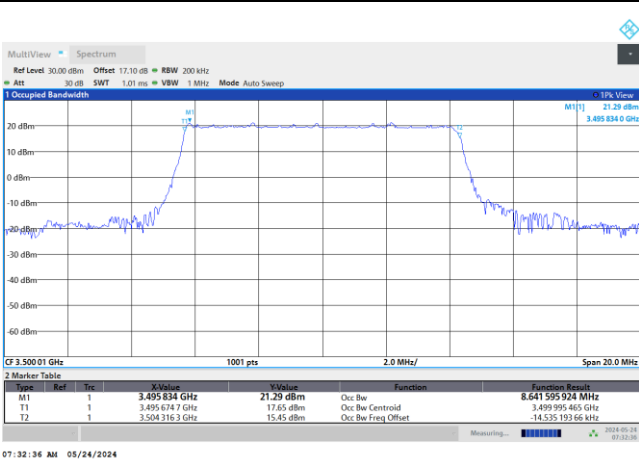

FR1 n77 / 10MHz / DFT-S OFDM / Middle Channel / Full RB

PI/2 BPSK