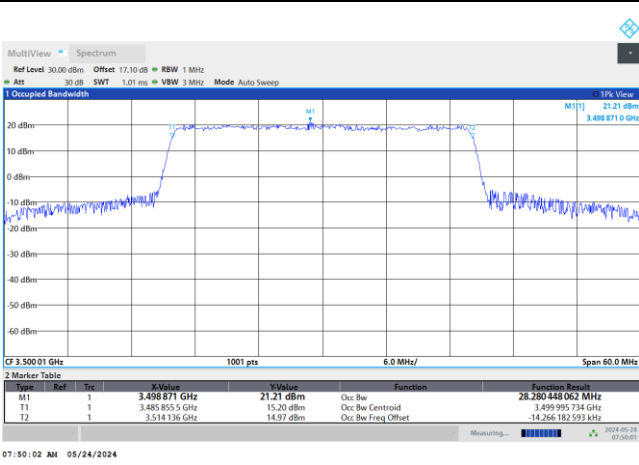

FR1 n77 / 30MHz / DFT-S OFDM / Middle Channel / Full RB

PI/2 BPSK

FR1 n77 / 30MHz / CP OFDM / Middle Channel / Full RB

QPSK

16QAM

64QAM

256QAM