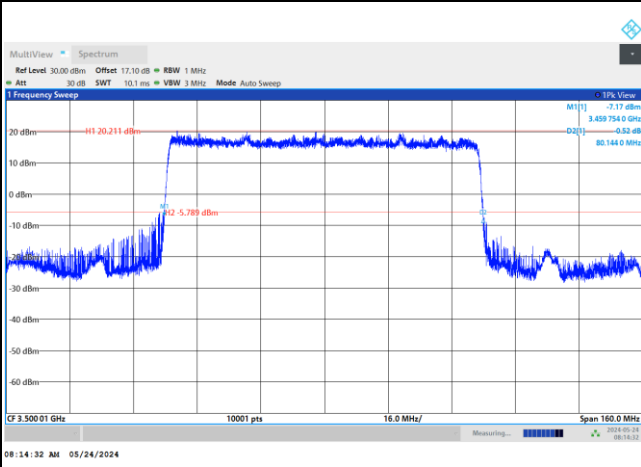

FR1 n77 / 80MHz / DFT-S OFDM / Middle Channel / Full RB

PI/2 BPSK