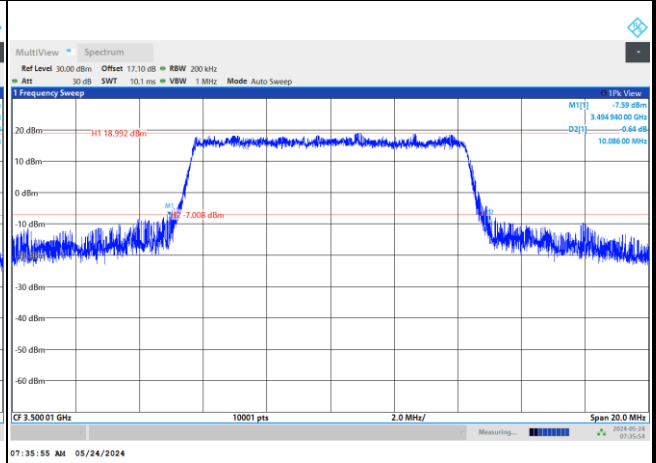

FR1 n77 / 10MHz / DFT-S OFDM / Middle Channel / Full RB

PI/2 BPSK

FR1 n77 / 10MHz / CP OFDM / Middle Channel / Full RB

QPSK

16QAM

64QAM

256QAM

FR1 n77 / 15MHz / DFT-S OFDM / Middle Channel / Full RB

PI/2 BPSK

FR1 n77 / 15MHz / CP OFDM / Middle Channel / Full RB

QPSK

16QAM

64QAM

256QAM

FR1 n77 / 20MHz / DFT-S OFDM / Middle Channel / Full RB

PI/2 BPSK