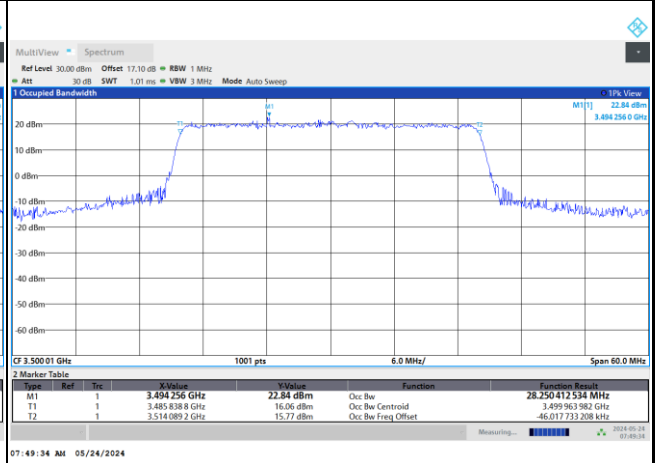

FR1 n77 / 30MHz / DFT-S OFDM / Middle Channel / Full RB

PI/2 BPSK

FR1 n77 / 30MHz / CP OFDM / Middle Channel / Full RB

QPSK

16QAM

64QAM

256QAM