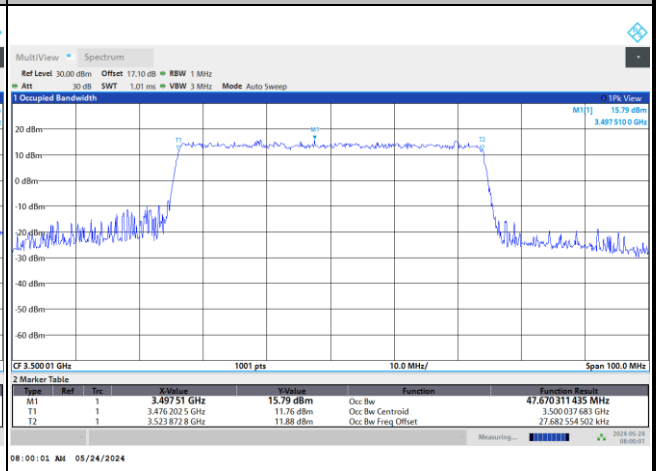

FR1 n77 / 50MHz / DFT-S OFDM / Middle Channel / Full RB

PI/2 BPSK

FR1 n77 / 50MHz / CP OFDM / Middle Channel / Full RB

QPSK

16QAM

64QAM

256QAM