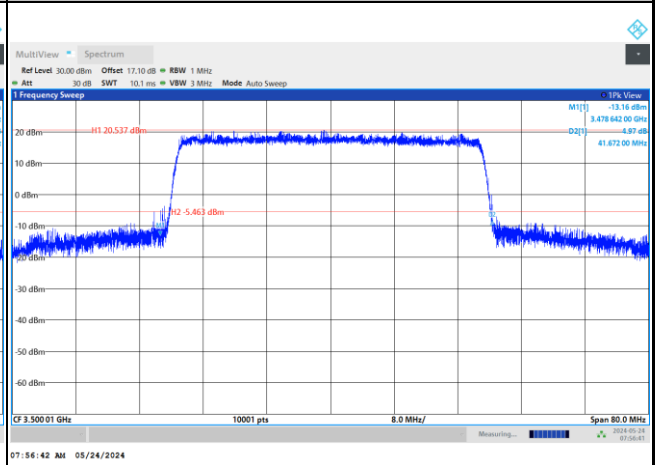

FR1 n77 / 40MHz / DFT-S OFDM / Middle Channel / Full RB

PI/2 BPSK

FR1 n77 / 40MHz / CP OFDM / Middle Channel / Full RB

QPSK

16QAM

64QAM

256QAM