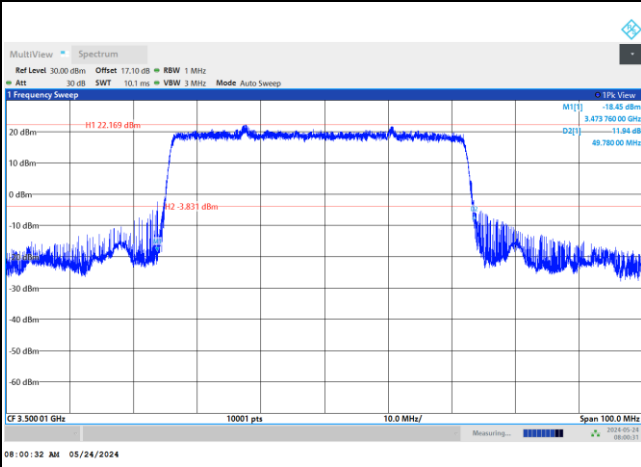

16QAM

64QAM

256QAM

FR1 n77 / 50MHz / DFT-S OFDM / Middle Channel / Full RB

PI/2 BPSK

FR1 n77 / 50MHz / CP OFDM / Middle Channel / Full RB

QPSK

16QAM