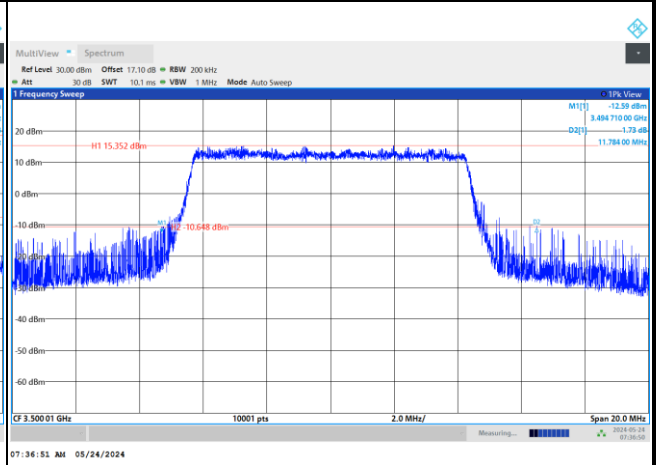

FR1 n77 / 10MHz / DFT-S OFDM / Middle Channel / Full RB

PI/2 BPSK

FR1 n77 / 10MHz / CP OFDM / Middle Channel / Full RB

QPSK

16QAM

64QAM

256QAM

FR1 n77 / 15MHz / DFT-S OFDM / Middle Channel / Full RB