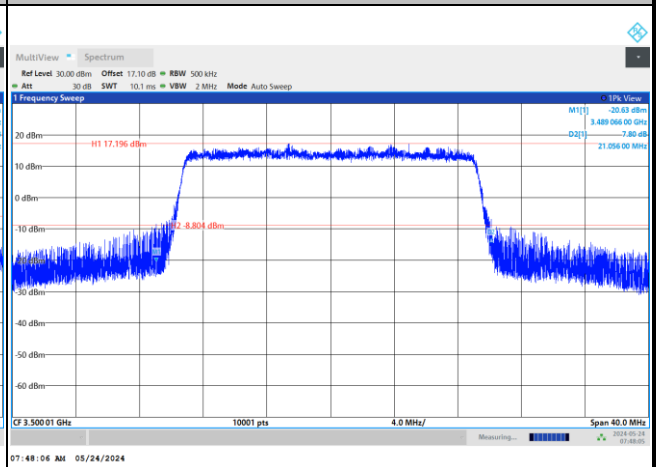

FR1 n77 / 20MHz / CP OFDM / Middle Channel / Full RB

QPSK

16QAM

64QAM

256QAM

FR1 n77 / 30MHz / DFT-S OFDM / Middle Channel / Full RB

PI/2 BPSK

FR1 n77 / 30MHz / CP OFDM / Middle Channel / Full RB