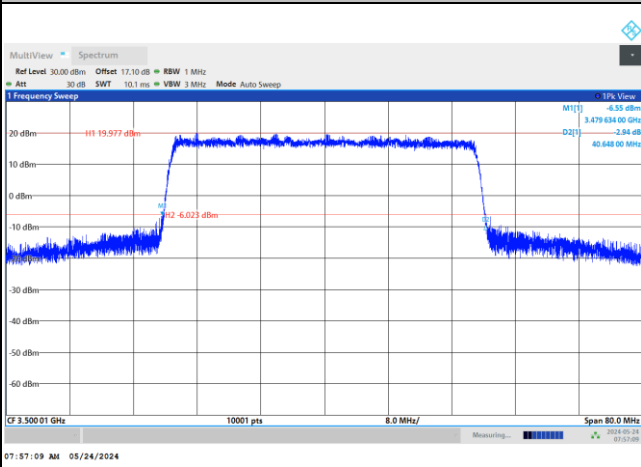

FR1 n77 / 40MHz / DFT-S OFDM / Middle Channel / Full RB

PI/2 BPSK

FR1 n77 / 40MHz / CP OFDM / Middle Channel / Full RB

QPSK

16QAM

64QAM

256QAM