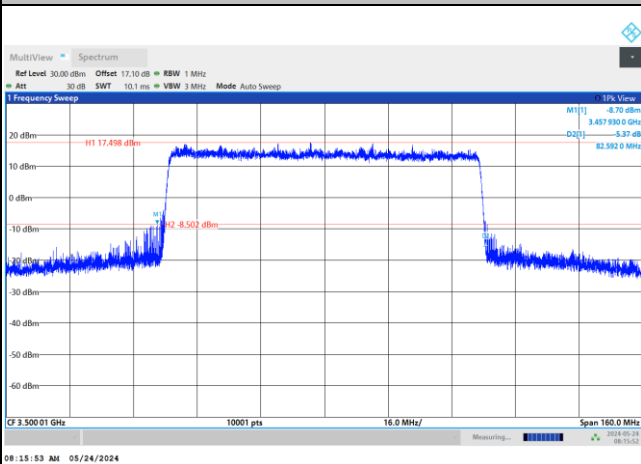

FR1 n77 / 80MHz / DFT-S OFDM / Middle Channel / Full RB

PI/2 BPSK

FR1 n77 / 80MHz / CP OFDM / Middle Channel / Full RB

QPSK

16QAM

64QAM

256QAM

FR1 n77 / 90MHz / DFT-S OFDM / Middle Channel / Full RB