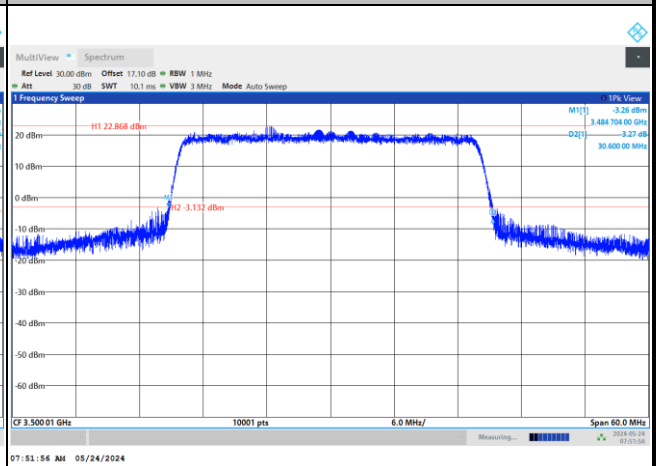

FR1 n77 / 30MHz / DFT-S OFDM / Middle Channel / Full RB

PI/2 BPSK

FR1 n77 / 30MHz / CP OFDM / Middle Channel / Full RB

QPSK

16QAM

64QAM

256QAM