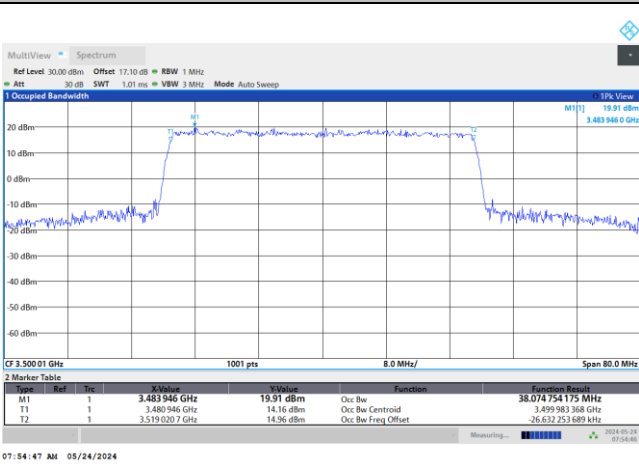

FR1 n77 / 40MHz / DFT-S OFDM / Middle Channel / Full RB

PI/2 BPSK

FR1 n77 / 40MHz / CP OFDM / Middle Channel / Full RB

QPSK

16QAM

64QAM

256QAM