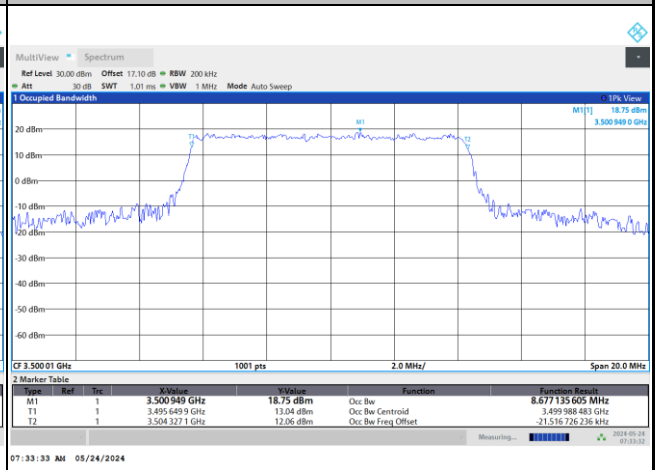

FR1 n77 / 10MHz / DFT-S OFDM / Middle Channel / Full RB

PI/2 BPSK

FR1 n77 / 10MHz / CP OFDM / Middle Channel / Full RB

QPSK

16QAM

64QAM

256QAM

FR1 n77 / 15MHz / DFT-S OFDM / Middle Channel / Full RB