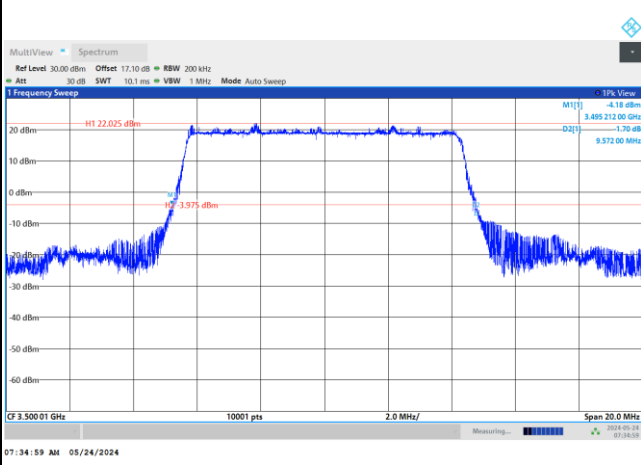

FR1 n77 / 10MHz / DFT-S OFDM / Middle Channel / Full RB

PI/2 BPSK