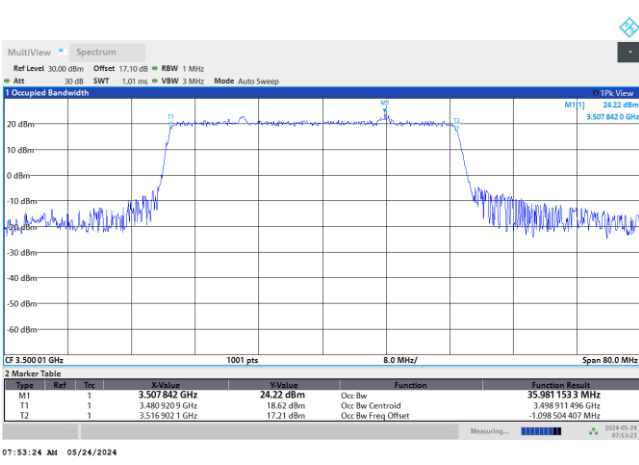

QPSK

16QAM

64QAM

256QAM

FR1 n77 / 40MHz / DFT-S OFDM / Middle Channel / Full RB

PI/2 BPSK

FR1 n77 / 40MHz / CP OFDM / Middle Channel / Full RB

QPSK