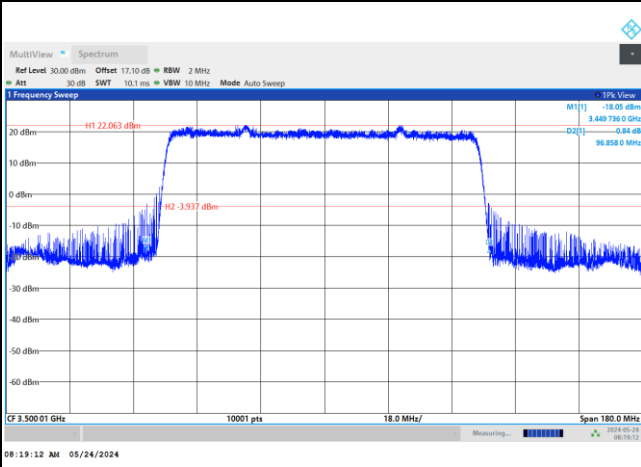

FR1 n77 / 90MHz / DFT-S OFDM / Middle Channel / Full RB

PI/2 BPSK