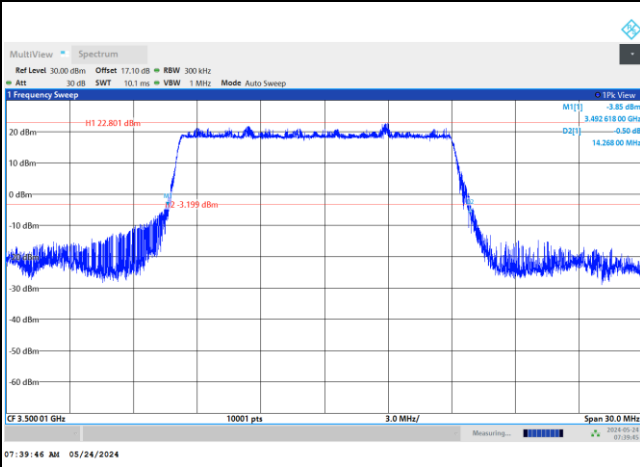

FR1 n77 / 15MHz / DFT-S OFDM / Middle Channel / Full RB

PI/2 BPSK