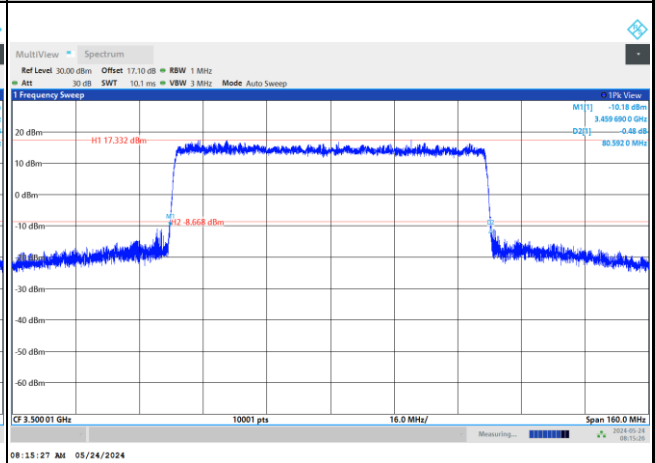

FR1 n77 / 80MHz / DFT-S OFDM / Middle Channel / Full RB

PI/2 BPSK

FR1 n77 / 80MHz / CP OFDM / Middle Channel / Full RB

QPSK

16QAM

64QAM

256QAM

FR1 n77 / 90MHz / DFT-S OFDM / Middle Channel / Full RB