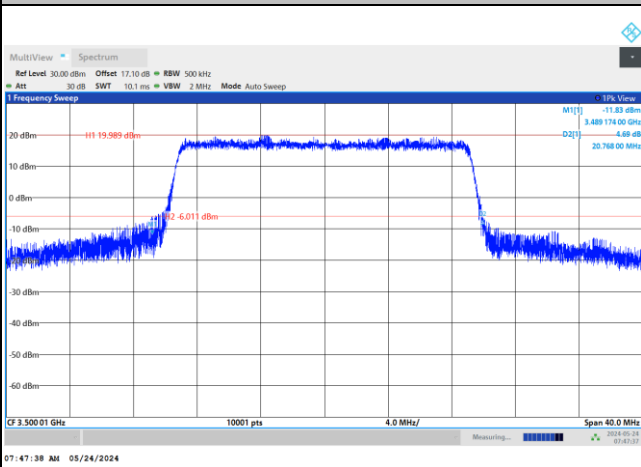

FR1 n77 / 20MHz / CP OFDM / Middle Channel / Full RB

QPSK

16QAM

64QAM

256QAM

FR1 n77 / 30MHz / DFT-S OFDM / Middle Channel / Full RB

PI/2 BPSK

FR1 n77 / 30MHz / CP OFDM / Middle Channel / Full RB