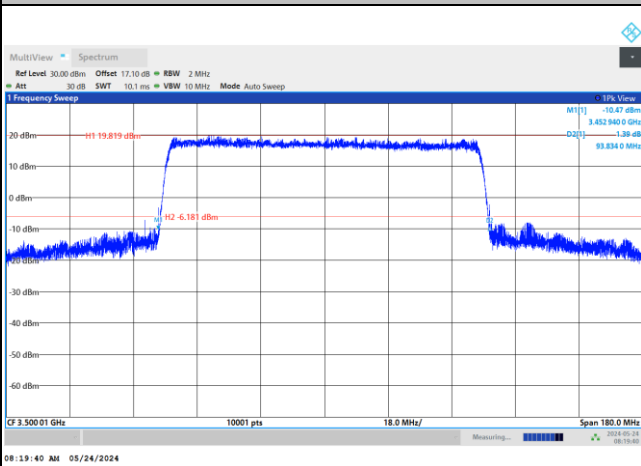

FR1 n77 / 90MHz / CP OFDM / Middle Channel / Full RB

QPSK