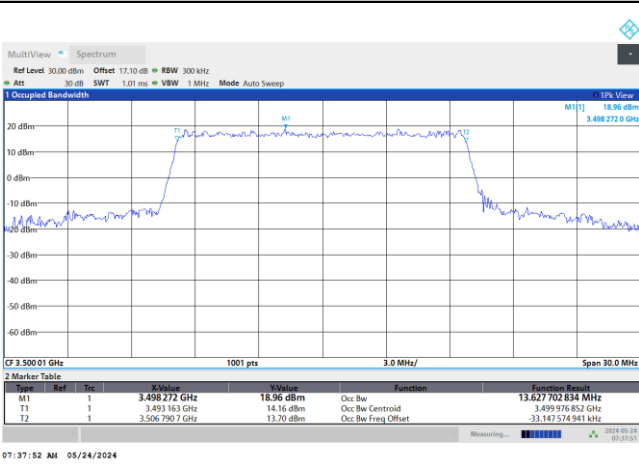

FR1 n77 / 15MHz / CP OFDM / Middle Channel / Full RB

QPSK