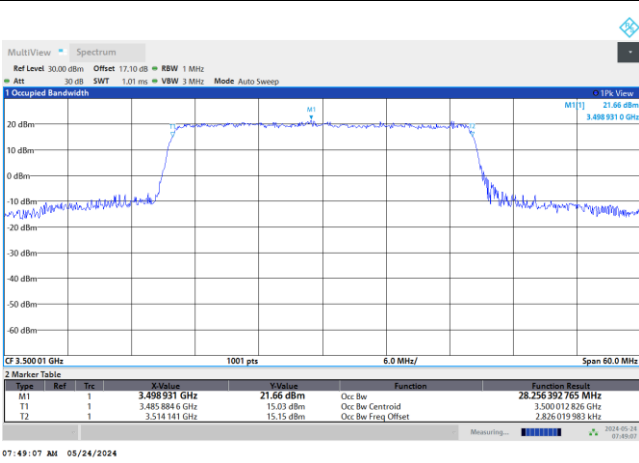

FR1 n77 / 30MHz / CP OFDM / Middle Channel / Full RB

QPSK