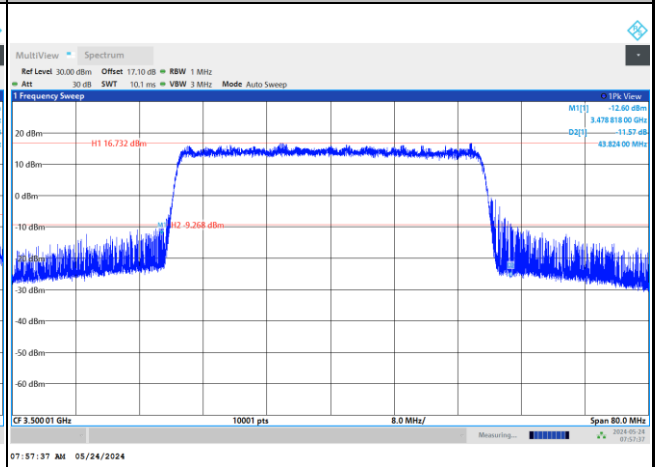

FR1 n77 / 40MHz / DFT-S OFDM / Middle Channel / Full RB

PI/2 BPSK

FR1 n77 / 40MHz / CP OFDM / Middle Channel / Full RB

QPSK

16QAM

64QAM

256QAM