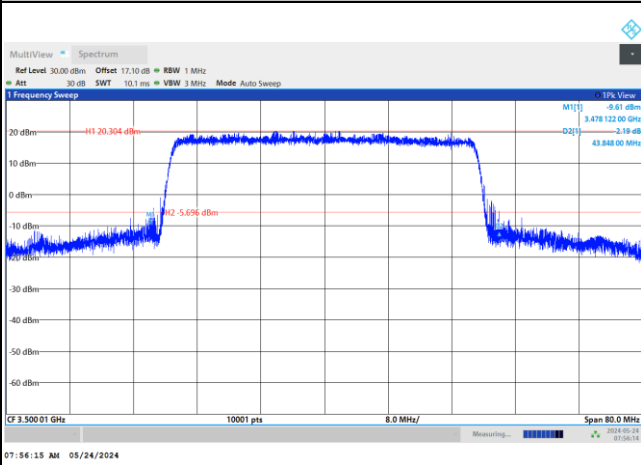

QPSK

16QAM

64QAM

256QAM

FR1 n77 / 40MHz / DFT-S OFDM / Middle Channel / Full RB

PI/2 BPSK

FR1 n77 / 40MHz / CP OFDM / Middle Channel / Full RB

QPSK