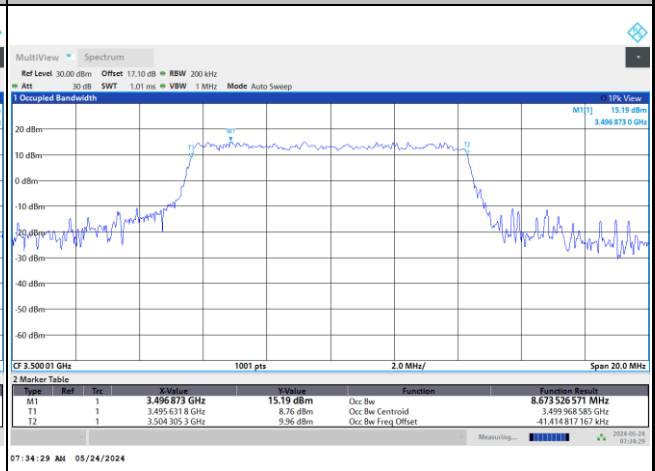

FR1 n77 / 10MHz / DFT-S OFDM / Middle Channel / Full RB

PI/2 BPSK

FR1 n77 / 10MHz / CP OFDM / Middle Channel / Full RB

QPSK

16QAM

64QAM

256QAM

FR1 n77 / 15MHz / DFT-S OFDM / Middle Channel / Full RB