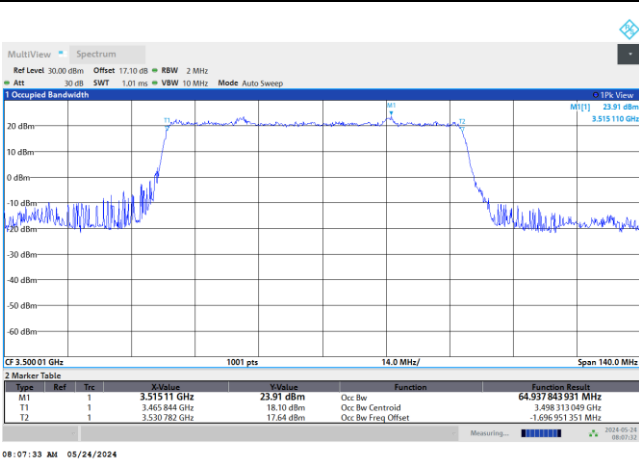

FR1 n77 / 70MHz / DFT-S OFDM / Middle Channel / Full RB

PI/2 BPSK