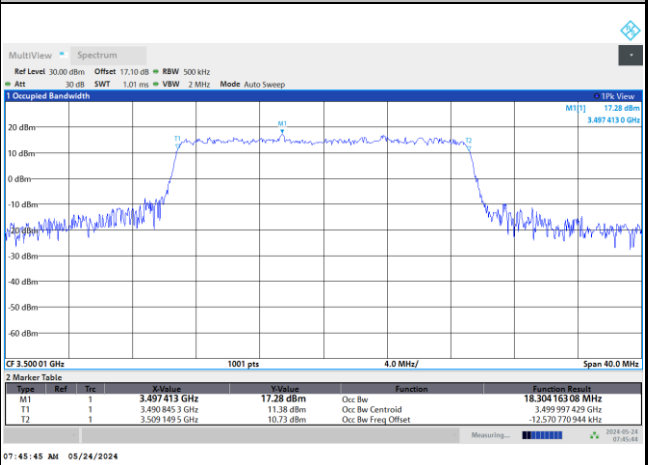

FR1 n77 / 20MHz / CP OFDM / Middle Channel / Full RB

QPSK

16QAM

64QAM

256QAM

FR1 n77 / 30MHz / DFT-S OFDM / Middle Channel / Full RB

PI/2 BPSK

FR1 n77 / 30MHz / CP OFDM / Middle Channel / Full RB