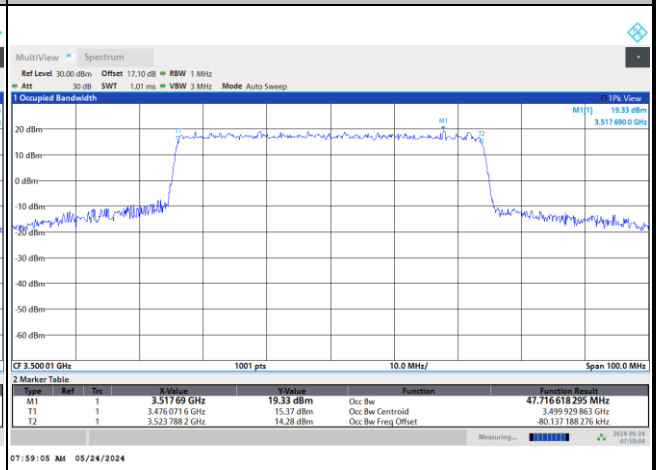

16QAM

64QAM

256QAM

FR1 n77 / 50MHz / DFT-S OFDM / Middle Channel / Full RB

PI/2 BPSK

FR1 n77 / 50MHz / CP OFDM / Middle Channel / Full RB

QPSK

16QAM