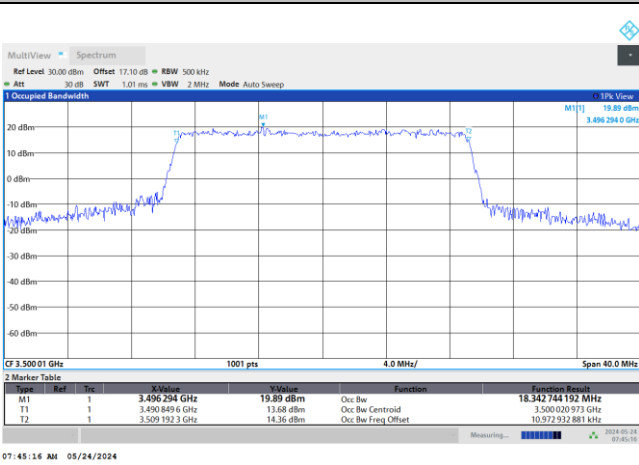

FR1 n77 / 20MHz / CP OFDM / Middle Channel / Full RB

QPSK

16QAM

64QAM

256QAM

FR1 n77 / 30MHz / DFT-S OFDM / Middle Channel / Full RB

PI/2 BPSK

FR1 n77 / 30MHz / CP OFDM / Middle Channel / Full RB