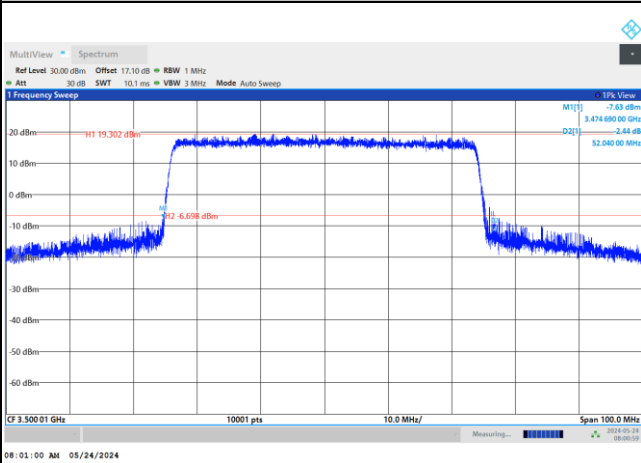

16QAM

64QAM

256QAM

FR1 n77 / 50MHz / DFT-S OFDM / Middle Channel / Full RB

PI/2 BPSK

FR1 n77 / 50MHz / CP OFDM / Middle Channel / Full RB

QPSK

16QAM