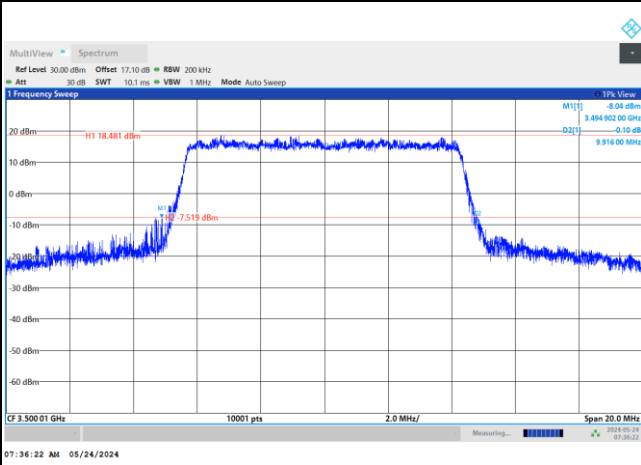

FR1 n77 / 10MHz / DFT-S OFDM / Middle Channel / Full RB

PI/2 BPSK

FR1 n77 / 10MHz / CP OFDM / Middle Channel / Full RB

QPSK

16QAM

64QAM

256QAM

FR1 n77 / 15MHz / DFT-S OFDM / Middle Channel / Full RB

PI/2 BPSK

FR1 n77 / 15MHz / CP OFDM / Middle Channel / Full RB

QPSK

16QAM

64QAM

256QAM

FR1 n77 / 20MHz / DFT-S OFDM / Middle Channel / Full RB

PI/2 BPSK