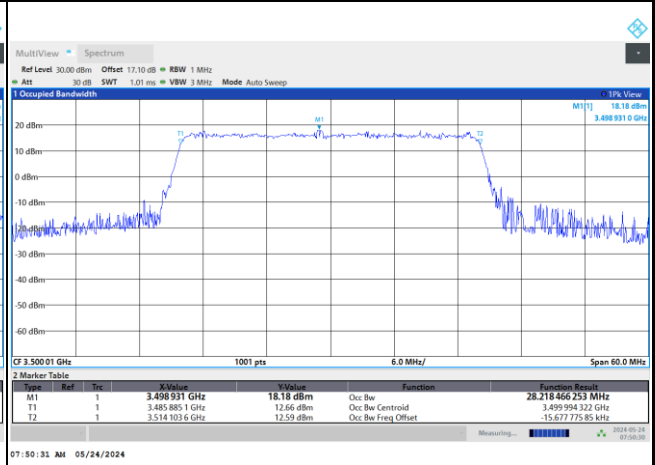

QPSK

16QAM

64QAM

256QAM

FR1 n77 / 40MHz / DFT-S OFDM / Middle Channel / Full RB

PI/2 BPSK

FR1 n77 / 40MHz / CP OFDM / Middle Channel / Full RB

QPSK