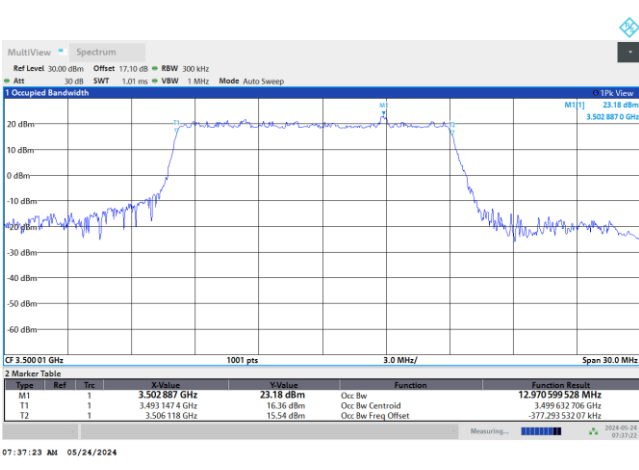

FR1 n77 / 15MHz / DFT-S OFDM / Middle Channel / Full RB

PI/2 BPSK