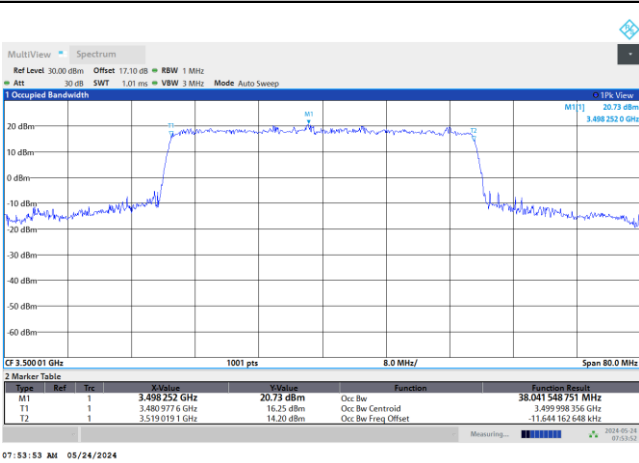

QPSK

16QAM

64QAM

256QAM

FR1 n77 / 40MHz / DFT-S OFDM / Middle Channel / Full RB

PI/2 BPSK

FR1 n77 / 40MHz / CP OFDM / Middle Channel / Full RB

QPSK