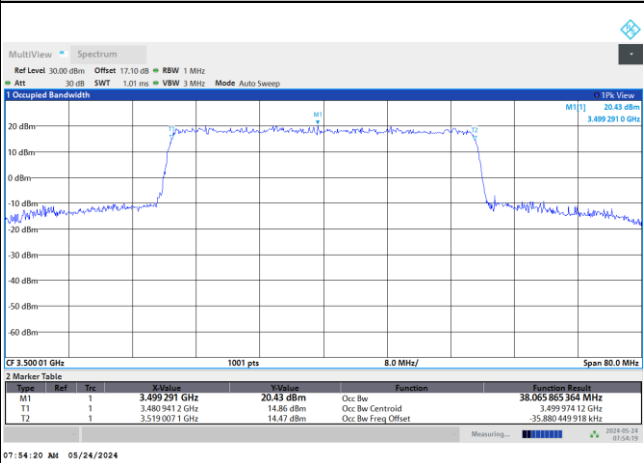

FR1 n77 / 40MHz / DFT-S OFDM / Middle Channel / Full RB

PI/2 BPSK

FR1 n77 / 40MHz / CP OFDM / Middle Channel / Full RB

QPSK

16QAM

64QAM

256QAM