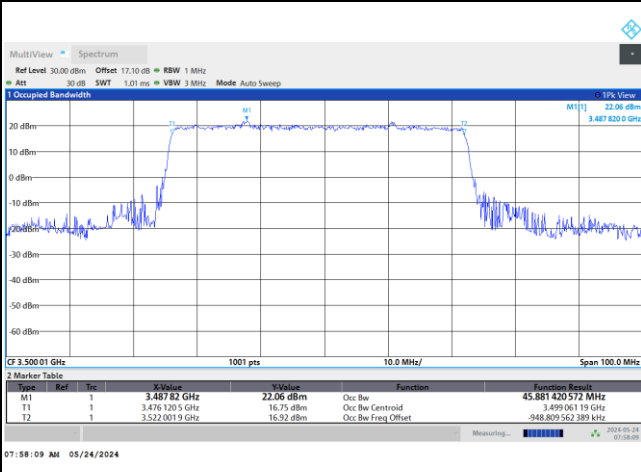

16QAM

64QAM

256QAM

FR1 n77 / 50MHz / DFT-S OFDM / Middle Channel / Full RB

PI/2 BPSK

FR1 n77 / 50MHz / CP OFDM / Middle Channel / Full RB

QPSK

16QAM