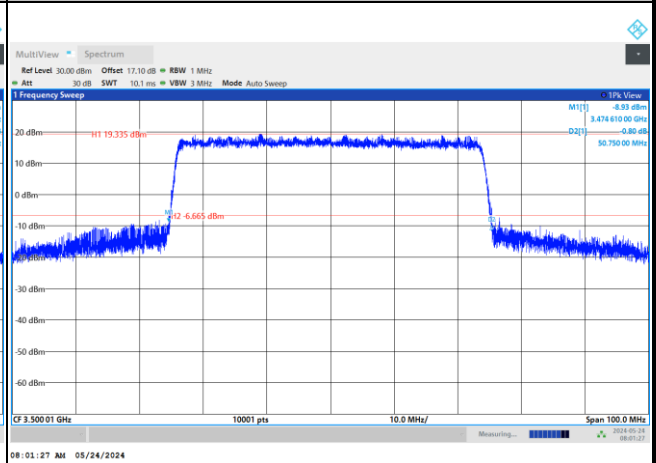

16QAM

64QAM

256QAM

FR1 n77 / 50MHz / DFT-S OFDM / Middle Channel / Full RB

PI/2 BPSK

FR1 n77 / 50MHz / CP OFDM / Middle Channel / Full RB

QPSK

16QAM