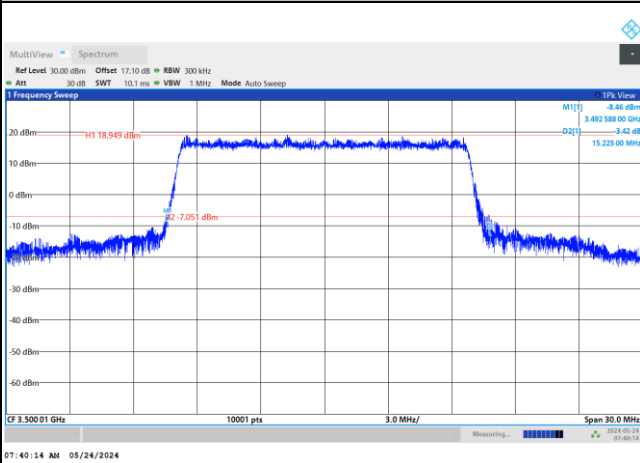

FR1 n77 / 10MHz / DFT-S OFDM / Middle Channel / Full RB

PI/2 BPSK

FR1 n77 / 10MHz / CP OFDM / Middle Channel / Full RB

QPSK

16QAM

64QAM

256QAM

FR1 n77 / 15MHz / DFT-S OFDM / Middle Channel / Full RB

PI/2 BPSK

FR1 n77 / 15MHz / CP OFDM / Middle Channel / Full RB

QPSK

16QAM

64QAM

256QAM

FR1 n77 / 20MHz / DFT-S OFDM / Middle Channel / Full RB

PI/2 BPSK