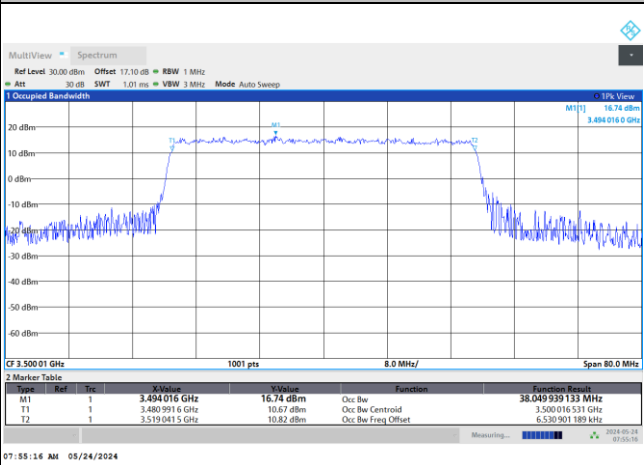

FR1 n77 / 40MHz / DFT-S OFDM / Middle Channel / Full RB

PI/2 BPSK

FR1 n77 / 40MHz / CP OFDM / Middle Channel / Full RB

QPSK

16QAM

64QAM

256QAM