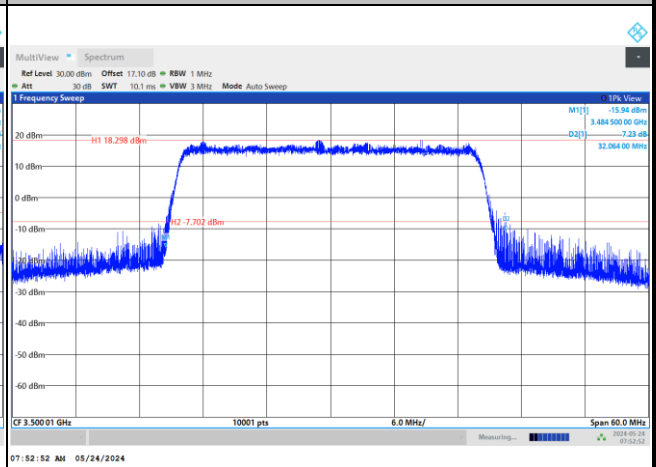

QPSK

16QAM

64QAM

256QAM

FR1 n77 / 40MHz / DFT-S OFDM / Middle Channel / Full RB

PI/2 BPSK

FR1 n77 / 40MHz / CP OFDM / Middle Channel / Full RB

QPSK