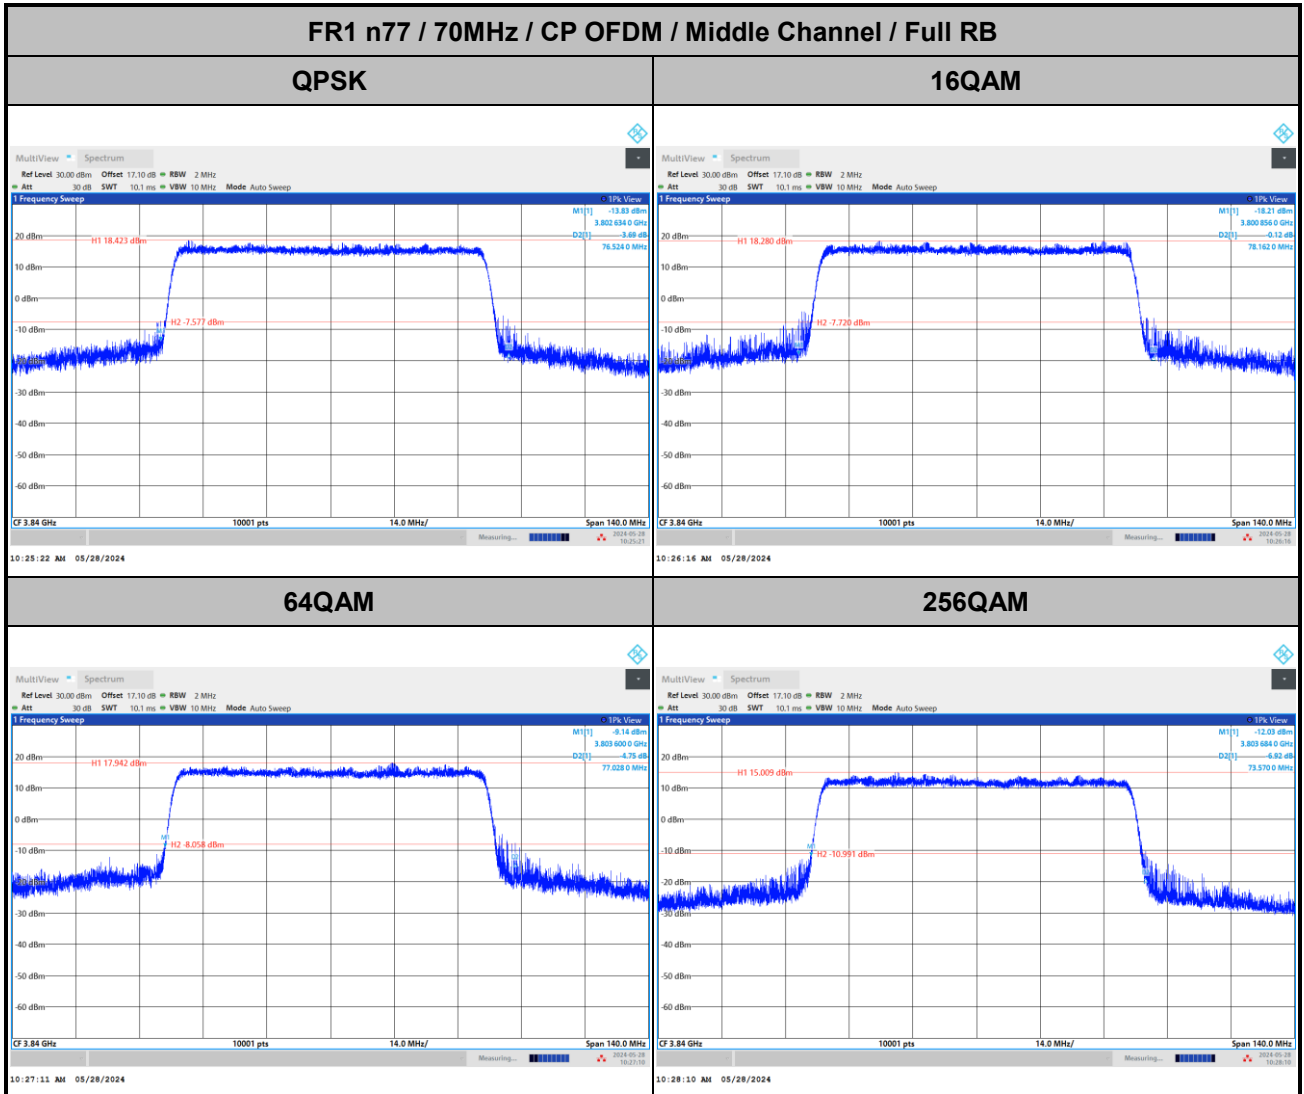

64QAM

256QAM

FR1 n77 / 60MHz / CP OFDM / Middle Channel / Full RB

QPSK

16QAM

64QAM

256QAM

Occupied Bandwidth