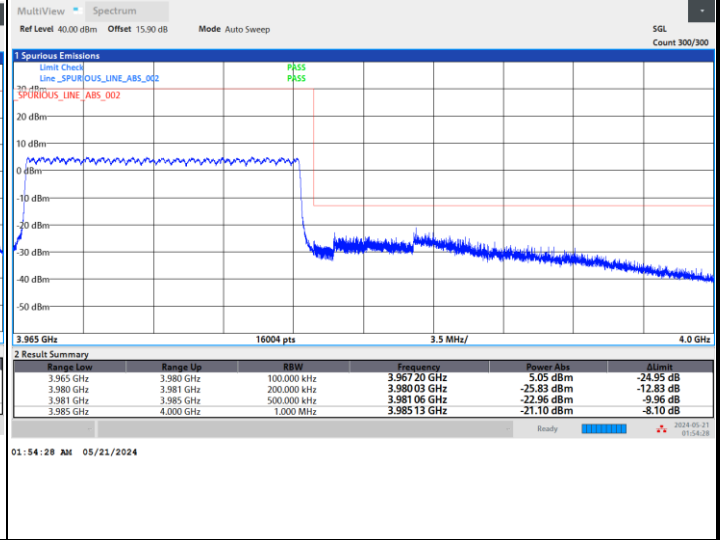

01:28:40 AM 05/21/2024

01:40:06 AM 05/21/2024

Lowest Band Edge / Full RB

Highest Band Edge / Full RB

01:30:04 AM 05/21/2024

01:41:30 AM 05/21/2024

FR1 n77 / 10MHz / CP OFDM / 64QAM

Lowest Band Edge / 1RB0

Highest Band Edge / 1RBmax

Lowest Band Edge / Full RB

Highest Band Edge / Full RB

FR1 n77 / 10MHz / CP OFDM / 256QAM

Lowest Band Edge / 1RB0

Highest Band Edge / 1RBmax

Lowest Band Edge / Full RB

Highest Band Edge / Full RB

FR1 n77 / 15MHz / CP OFDM / QPSK

Lowest Band Edge / Full RB

Highest Band Edge / Full RB

FR1 n77 / 15MHz / CP OFDM / 16QAM

Lowest Band Edge / Full RB

Highest Band Edge / Full RB