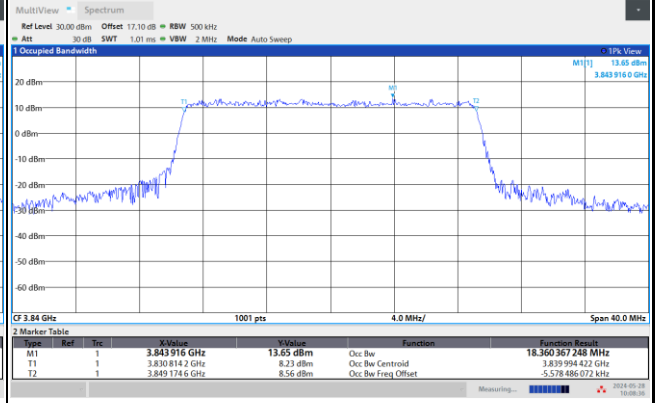

16QAM

09:31:23 AM 05/28/2024

09:32:35 AM 05/28/2024

64QAM

256QAM

09:33:48 AM 05/28/2024

10:08:37 AM 05/28/2024

FR1 n77 / 30MHz / CP OFDM / Middle Channel / Full RB