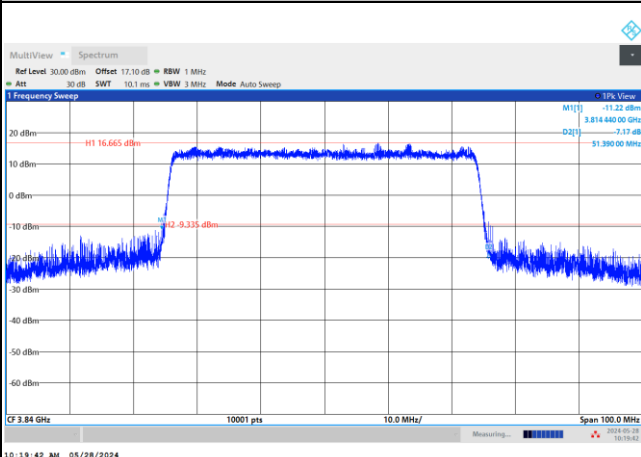

64QAM

256QAM