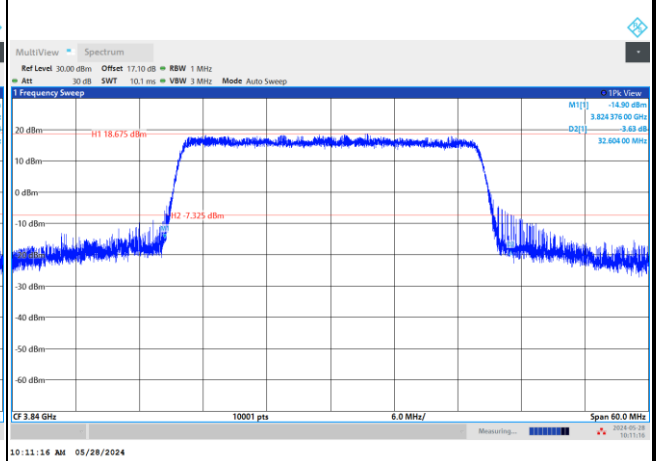

FR1 n77 / 30MHz / CP OFDM / Middle Channel / Full RB

QPSK

16QAM

64QAM

256QAM

FR1 n77 / 50MHz / CP OFDM / Middle Channel / Full RB

QPSK

16QAM