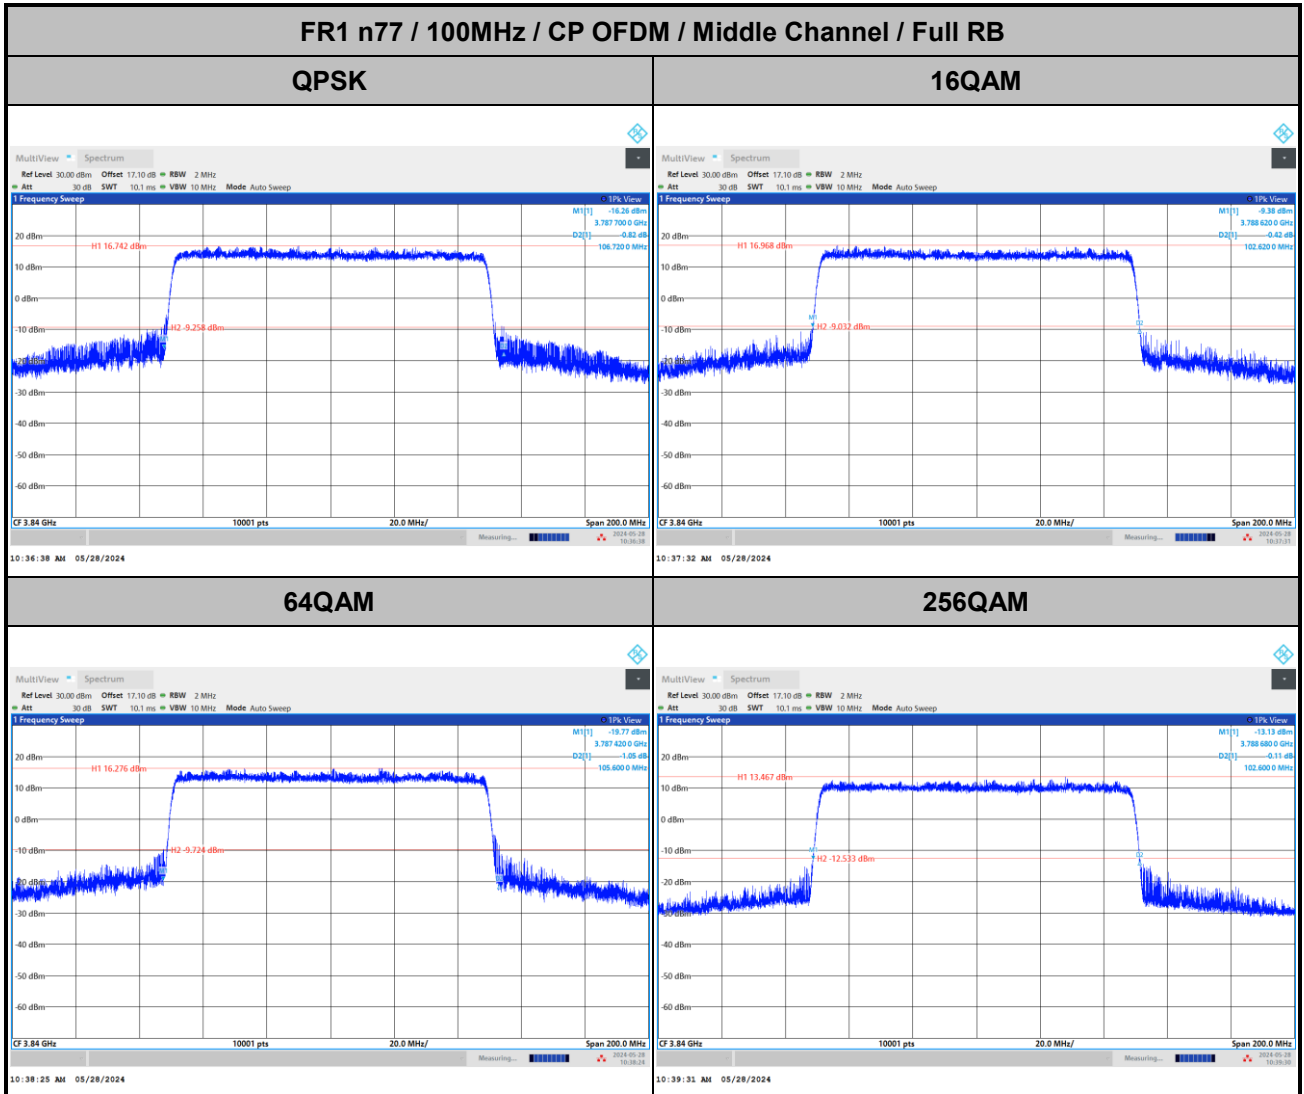

64QAM

256QAM

FR1 n77 / 60MHz / CP OFDM / Middle Channel / Full RB

QPSK

16QAM

64QAM

256QAM

Occupied Bandwidth