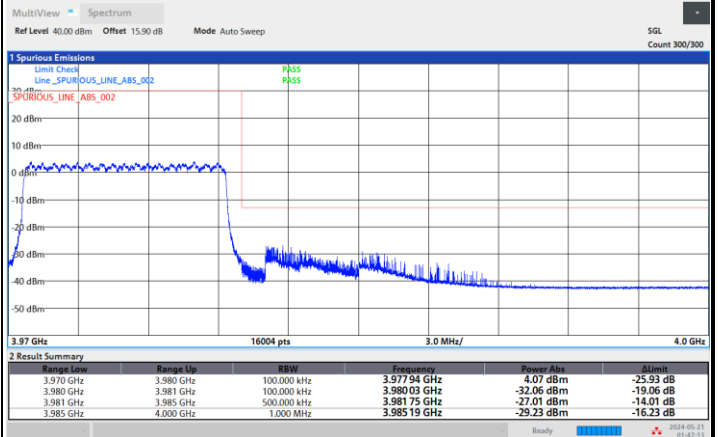

Highest Band Edge / 1RBmax

Lowest Band Edge / Full RB

Highest Band Edge / Full RB

FR1 n77 / 10MHz / CP OFDM / 256QAM

Lowest Band Edge / 1RB0

Highest Band Edge / 1RBmax

Lowest Band Edge / Full RB

Highest Band Edge / Full RB