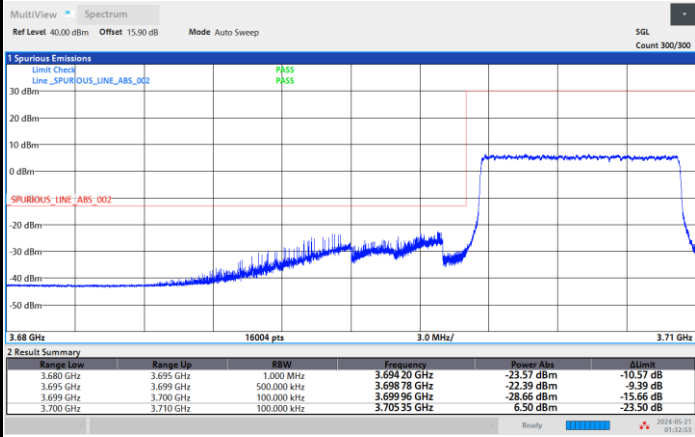

Lowest Band Edge / Full RB

Highest Band Edge / Full RB