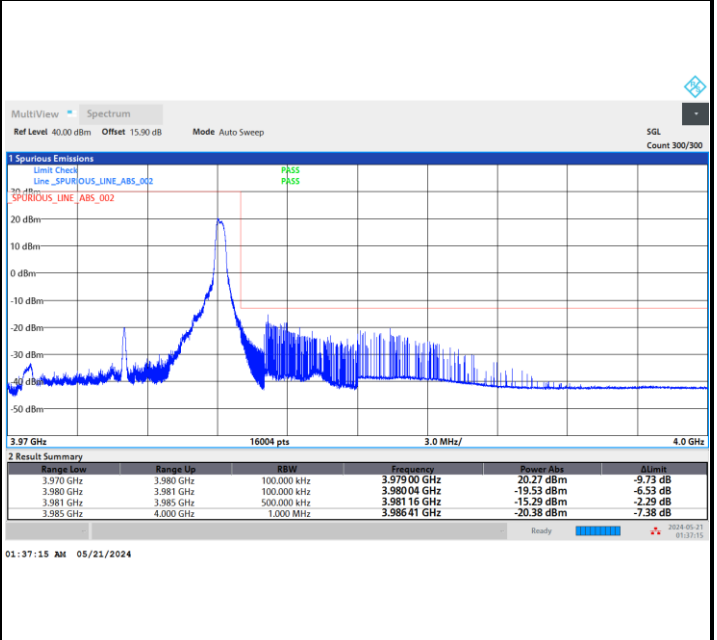

FR1 n77 / 10MHz / CP OFDM / QPSK

Lowest Band Edge / 1RB0

Highest Band Edge / 1RBmax

Lowest Band Edge / Full RB

Highest Band Edge / Full RB

FR1 n77 / 10MHz / CP OFDM / 16QAM

Lowest Band Edge / 1RB0

Highest Band Edge / 1RBmax

01:28:40 AM 05/21/2024

01:40:06 AM 05/21/2024

Lowest Band Edge / Full RB

Highest Band Edge / Full RB

01:30:04 AM 05/21/2024

01:41:30 AM 05/21/2024

FR1 n77 / 10MHz / CP OFDM / 64QAM

Lowest Band Edge / 1RB0