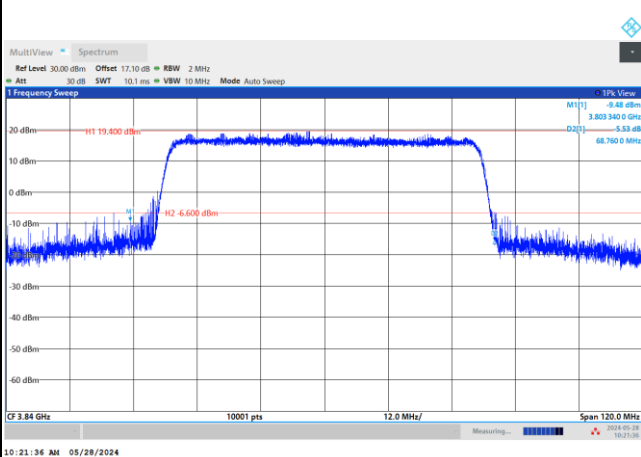

64QAM

256QAM

FR1 n77 / 60MHz / CP OFDM / Middle Channel / Full RB

QPSK

16QAM

64QAM

256QAM

Occupied Bandwidth