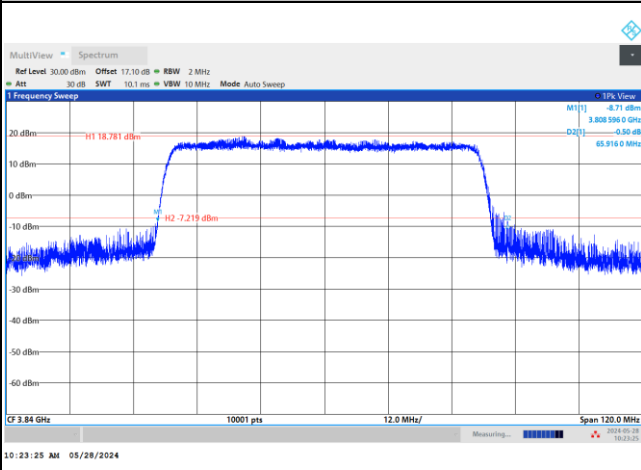

64QAM

256QAM

FR1 n77 / 60MHz / CP OFDM / Middle Channel / Full RB

QPSK

16QAM

64QAM

256QAM

Occupied Bandwidth