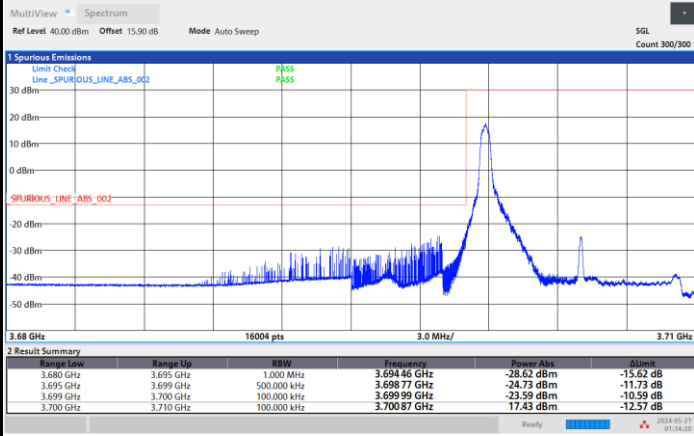

Highest Band Edge / 1RBmax

Lowest Band Edge / Full RB

Highest Band Edge / Full RB

FR1 n77 / 10MHz / CP OFDM / 256QAM

Lowest Band Edge / 1RB0

Highest Band Edge / 1RBmax

Lowest Band Edge / Full RB

Highest Band Edge / Full RB