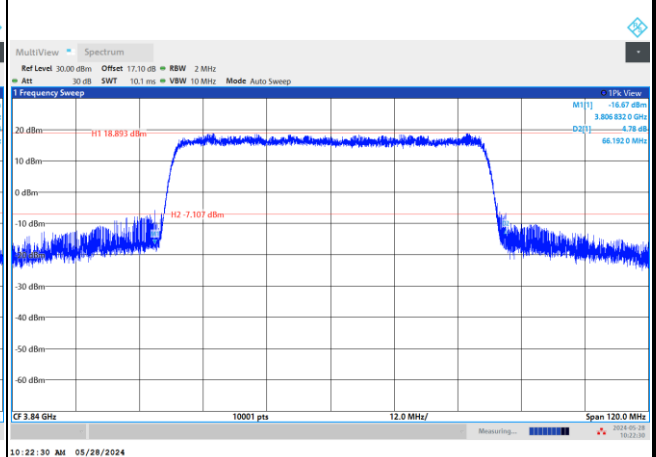

64QAM

256QAM

FR1 n77 / 60MHz / CP OFDM / Middle Channel / Full RB

QPSK

16QAM

64QAM

256QAM

Occupied Bandwidth