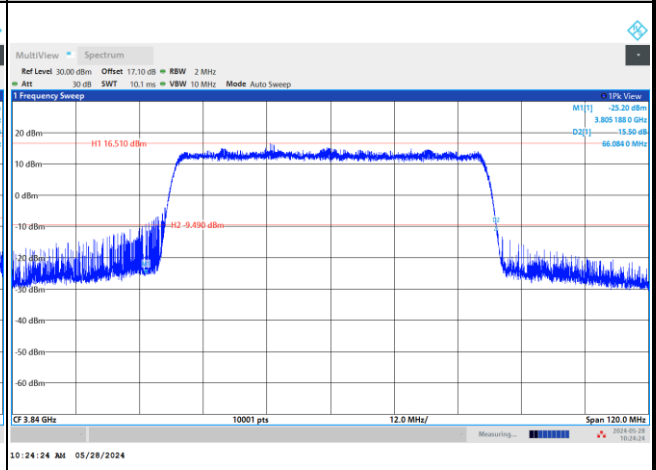

64QAM

256QAM

FR1 n77 / 60MHz / CP OFDM / Middle Channel / Full RB

QPSK

16QAM

64QAM

256QAM

Occupied Bandwidth