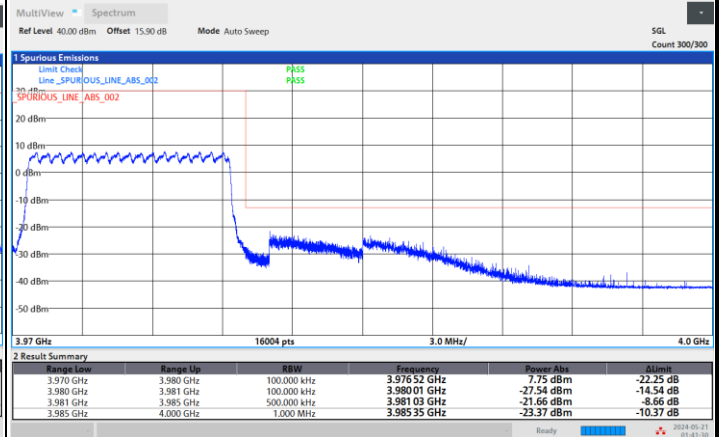

FR1 n77 / 10MHz / CP OFDM / QPSK

Lowest Band Edge / 1RB0

Highest Band Edge / 1RBmax

Lowest Band Edge / Full RB

Highest Band Edge / Full RB

FR1 n77 / 10MHz / CP OFDM / 16QAM

Lowest Band Edge / 1RB0

Highest Band Edge / 1RBmax

01:28:40 AM 05/21/2024

01:40:06 AM 05/21/2024

Lowest Band Edge / Full RB

Highest Band Edge / Full RB

01:30:04 AM 05/21/2024

01:41:30 AM 05/21/2024

FR1 n77 / 10MHz / CP OFDM / 64QAM

Lowest Band Edge / 1RB0