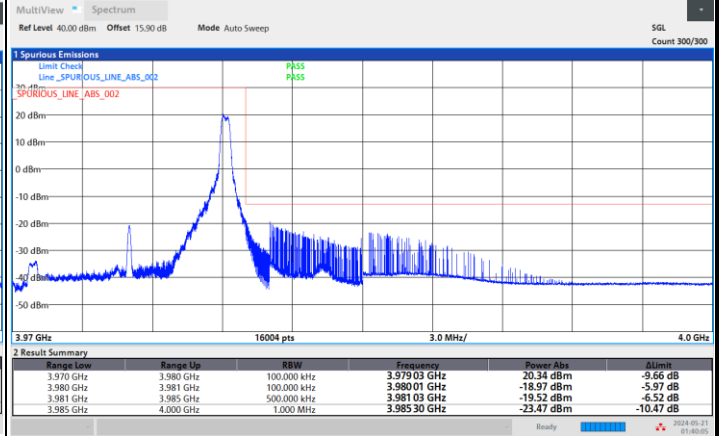

FR1 n77 / 10MHz / CP OFDM / QPSK

Lowest Band Edge / 1RB0

Highest Band Edge / 1RBmax

Lowest Band Edge / Full RB

Highest Band Edge / Full RB

FR1 n77 / 10MHz / CP OFDM / 16QAM

Lowest Band Edge / 1RB0

Highest Band Edge / 1RBmax

01:28:40 AM 05/21/2024

01:40:06 AM 05/21/2024

Lowest Band Edge / Full RB

Highest Band Edge / Full RB

01:30:04 AM 05/21/2024

01:41:30 AM 05/21/2024

FR1 n77 / 10MHz / CP OFDM / 64QAM

Lowest Band Edge / 1RB0