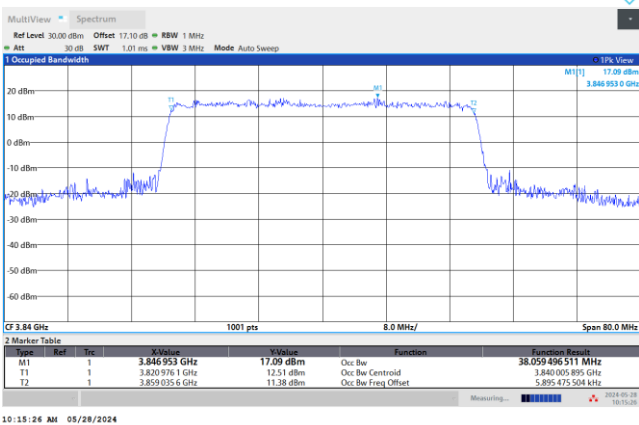

FR1 n77 / 40MHz / CP OFDM / Middle Channel / Full RB

QPSK

16QAM

64QAM

256QAM

FR1 n77 / 50MHz / CP OFDM / Middle Channel / Full RB

QPSK

16QAM