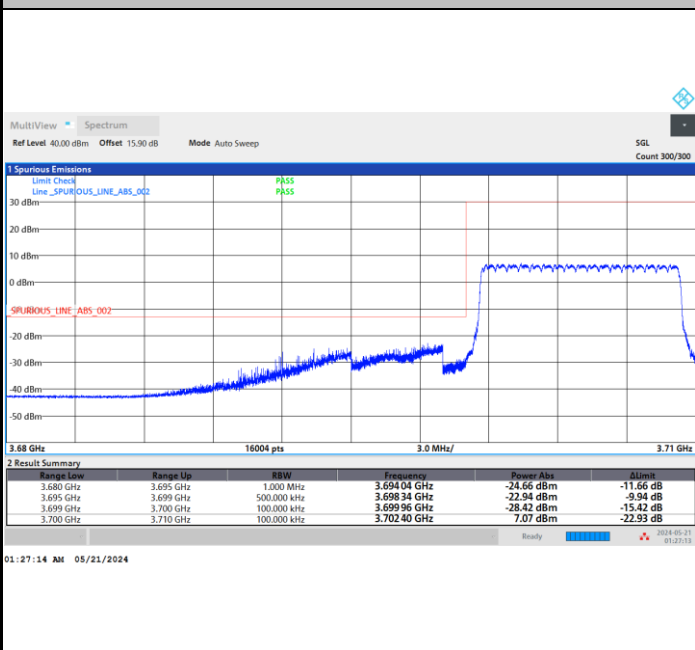

FR1 n77 / 10MHz / CP OFDM / QPSK

Lowest Band Edge / 1RB0

Highest Band Edge / 1RBmax

Lowest Band Edge / Full RB

Highest Band Edge / Full RB

FR1 n77 / 10MHz / CP OFDM / 16QAM

Lowest Band Edge / 1RB0

Highest Band Edge / 1RBmax

01:28:40 AM 05/21/2024

01:40:06 AM 05/21/2024

Lowest Band Edge / Full RB

Highest Band Edge / Full RB

01:30:04 AM 05/21/2024

01:41:30 AM 05/21/2024

FR1 n77 / 10MHz / CP OFDM / 64QAM

Lowest Band Edge / 1RB0