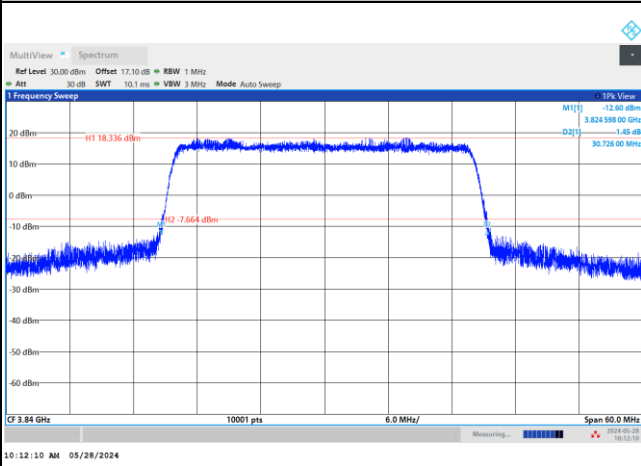

FR1 n77 / 30MHz / CP OFDM / Middle Channel / Full RB

QPSK

16QAM

64QAM

256QAM

FR1 n77 / 50MHz / CP OFDM / Middle Channel / Full RB

QPSK

16QAM