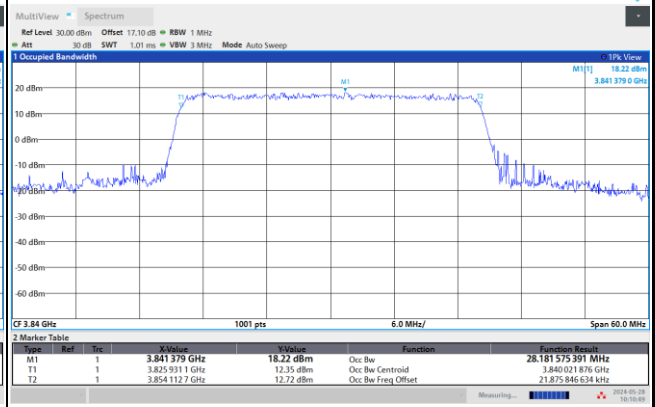

FR1 n77 / 30MHz / CP OFDM / Middle Channel / Full RB

QPSK

16QAM

10:09:54 AM 05/28/2024

10:10:49 AM 05/28/2024