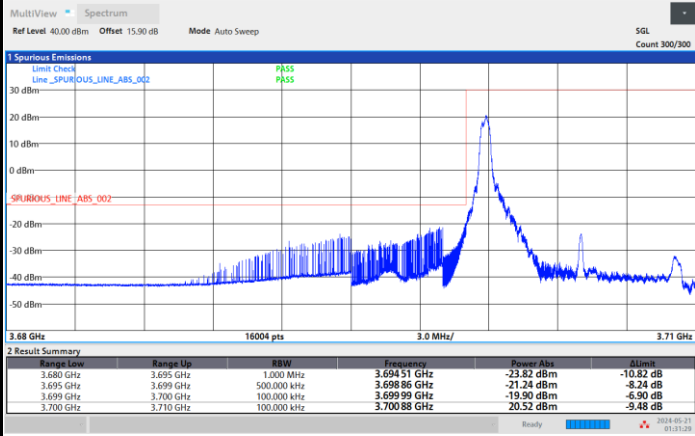

FR1 n77 / 10MHz / CP OFDM / 64QAM

Lowest Band Edge / 1RB0

Highest Band Edge / 1RBmax