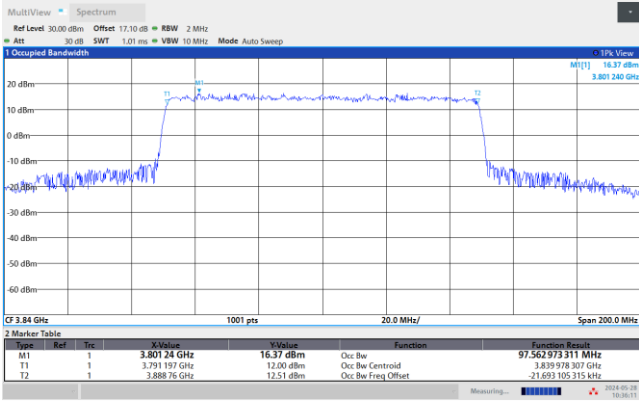

64QAM

256QAM

FR1 n77 / 100MHz / CP OFDM / Middle Channel / Full RB

QPSK

16QAM

64QAM

256QAM

Conducted Band Edge