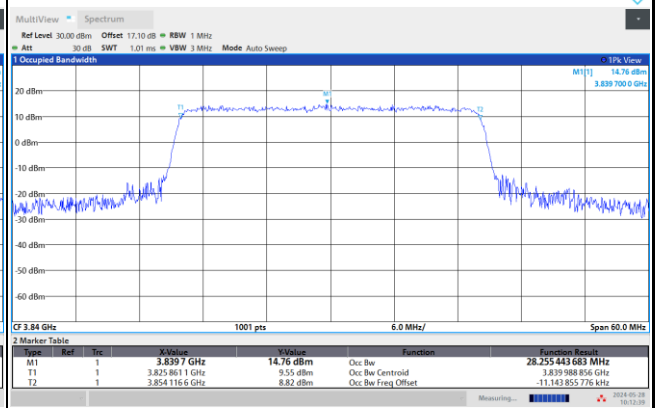

QPSK

16QAM

10:09:54 AM 05/28/2024

10:10:49 AM 05/28/2024

64QAM

256QAM

10:11:44 AM 05/28/2024

10:12:40 AM 05/28/2024