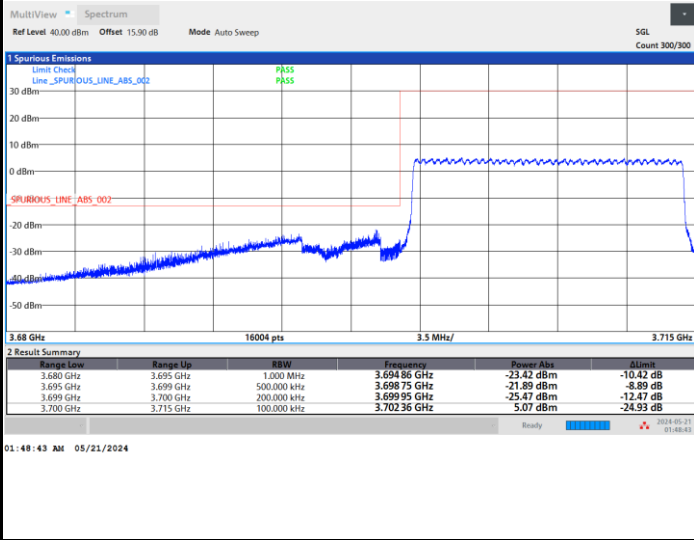

01:28:40 AM 05/21/2024

01:40:06 AM 05/21/2024

Lowest Band Edge / Full RB

Highest Band Edge / Full RB

01:30:04 AM 05/21/2024

01:41:30 AM 05/21/2024

FR1 n77 / 10MHz / CP OFDM / 64QAM

Lowest Band Edge / 1RB0

Highest Band Edge / 1RBmax

Lowest Band Edge / Full RB

Highest Band Edge / Full RB

FR1 n77 / 10MHz / CP OFDM / 256QAM

Lowest Band Edge / 1RB0

Highest Band Edge / 1RBmax

Lowest Band Edge / Full RB

Highest Band Edge / Full RB

FR1 n77 / 15MHz / CP OFDM / QPSK

Lowest Band Edge / Full RB

Highest Band Edge / Full RB

FR1 n77 / 15MHz / CP OFDM / 16QAM

Lowest Band Edge / Full RB

Highest Band Edge / Full RB