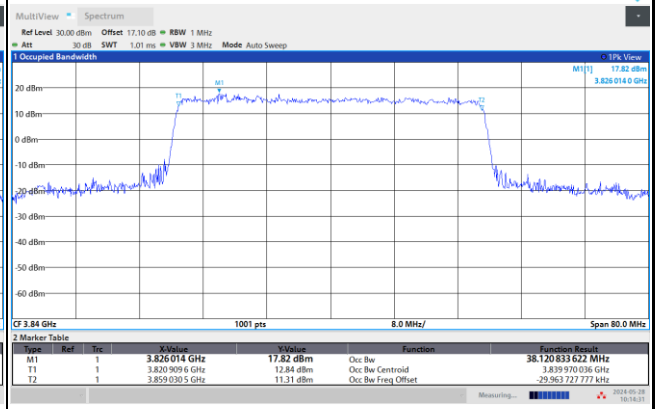

FR1 n77 / 40MHz / CP OFDM / Middle Channel / Full RB

QPSK

16QAM