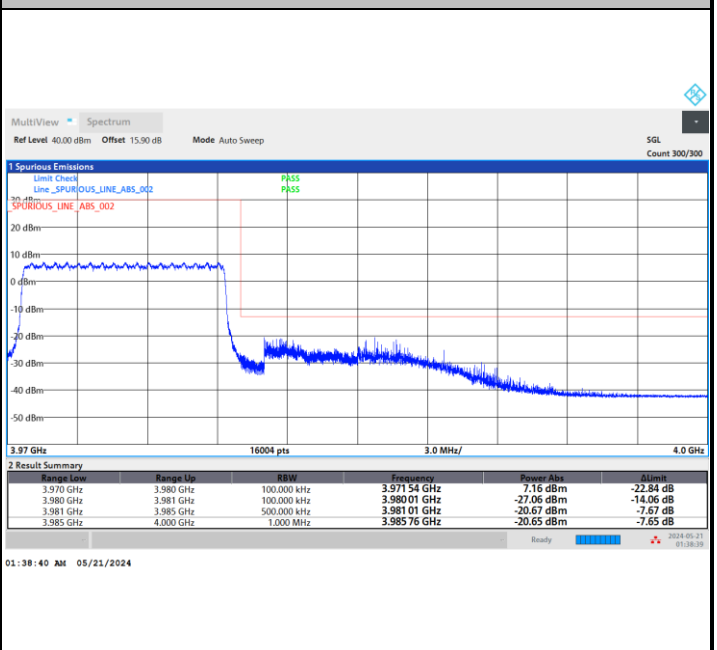

FR1 n77 / 10MHz / CP OFDM / QPSK

Lowest Band Edge / 1RB0

Highest Band Edge / 1RBmax

Lowest Band Edge / Full RB

Highest Band Edge / Full RB

FR1 n77 / 10MHz / CP OFDM / 16QAM

Lowest Band Edge / 1RB0

Highest Band Edge / 1RBmax

01:28:40 AM 05/21/2024

01:40:06 AM 05/21/2024

Lowest Band Edge / Full RB

Highest Band Edge / Full RB

01:30:04 AM 05/21/2024

01:41:30 AM 05/21/2024

FR1 n77 / 10MHz / CP OFDM / 64QAM

Lowest Band Edge / 1RB0