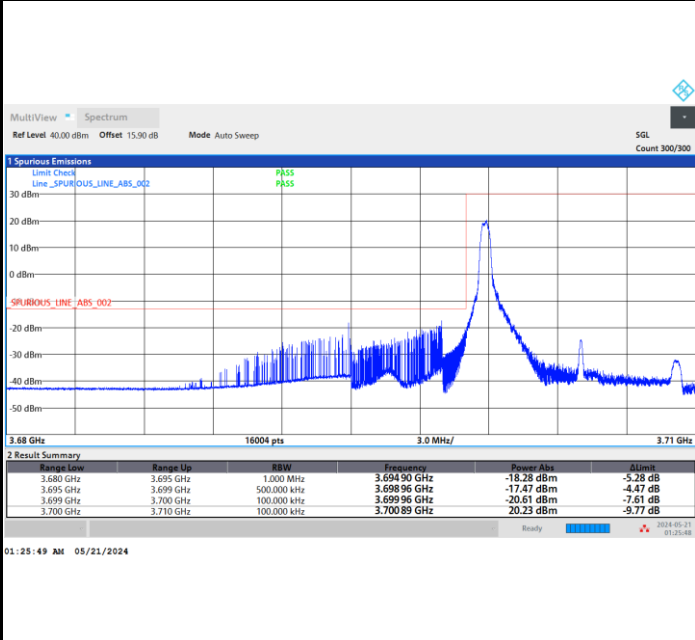

FR1 n77 / 10MHz / CP OFDM / QPSK

Lowest Band Edge / 1RB0

Highest Band Edge / 1RBmax

Lowest Band Edge / Full RB

Highest Band Edge / Full RB

FR1 n77 / 10MHz / CP OFDM / 16QAM

Lowest Band Edge / 1RB0

Highest Band Edge / 1RBmax

01:28:40 AM 05/21/2024

01:40:06 AM 05/21/2024

Lowest Band Edge / Full RB

Highest Band Edge / Full RB

01:30:04 AM 05/21/2024

01:41:30 AM 05/21/2024

FR1 n77 / 10MHz / CP OFDM / 64QAM

Lowest Band Edge / 1RB0