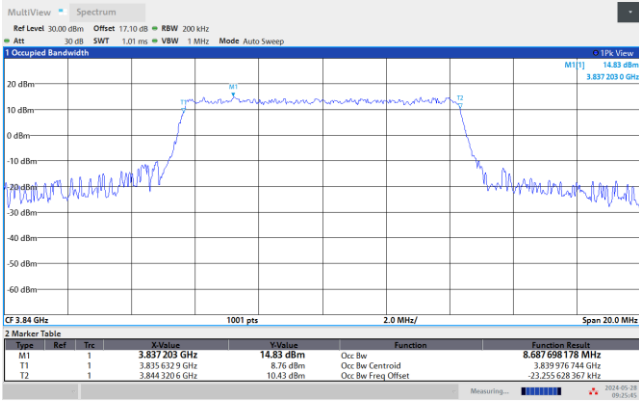

FR1 n77 / 10MHz / CP OFDM / Middle Channel / Full RB

QPSK

16QAM

09:23:59 AM 05/28/2024

09:24:52 AM 05/28/2024

64QAM

256QAM

09:25:46 AM 05/28/2024