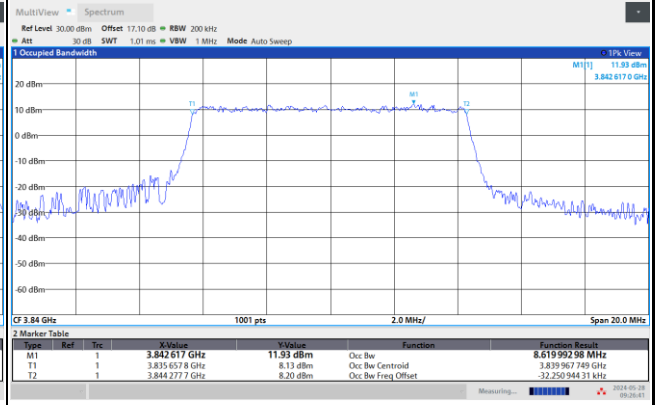

FR1 n77 / 10MHz / CP OFDM / Middle Channel / Full RB

QPSK

16QAM

09:23:59 AM 05/28/2024

09:24:52 AM 05/28/2024

64QAM

256QAM

09:25:46 AM 05/28/2024