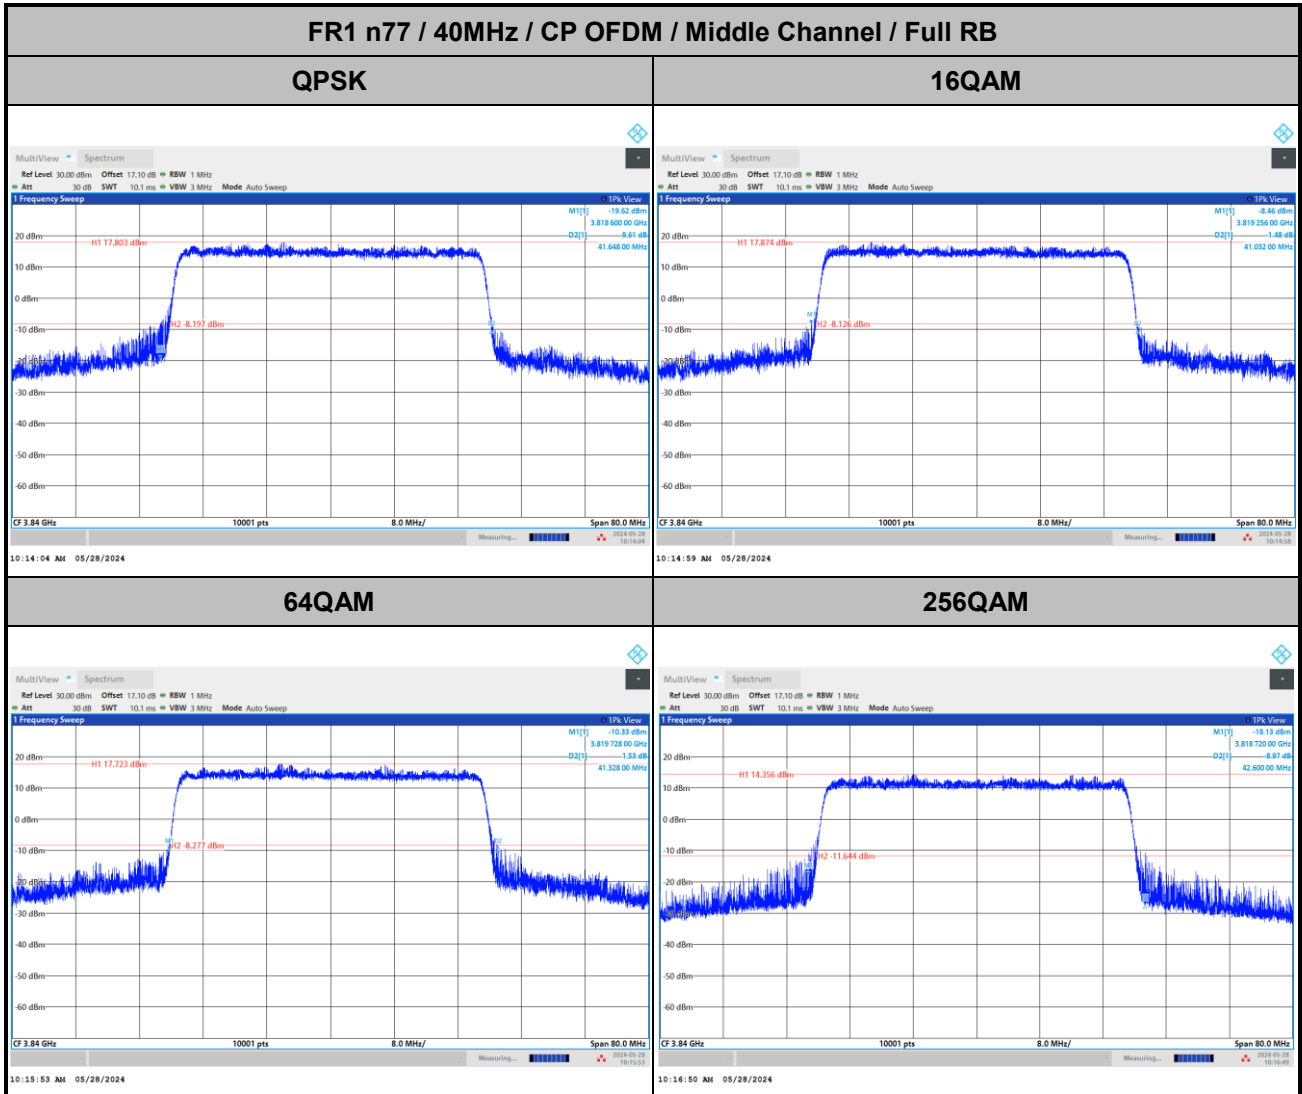

FR1 n77 / 30MHz / CP OFDM / Middle Channel / Full RB

QPSK

16QAM

64QAM

256QAM

FR1 n77 / 50MHz / CP OFDM / Middle Channel / Full RB

QPSK

16QAM