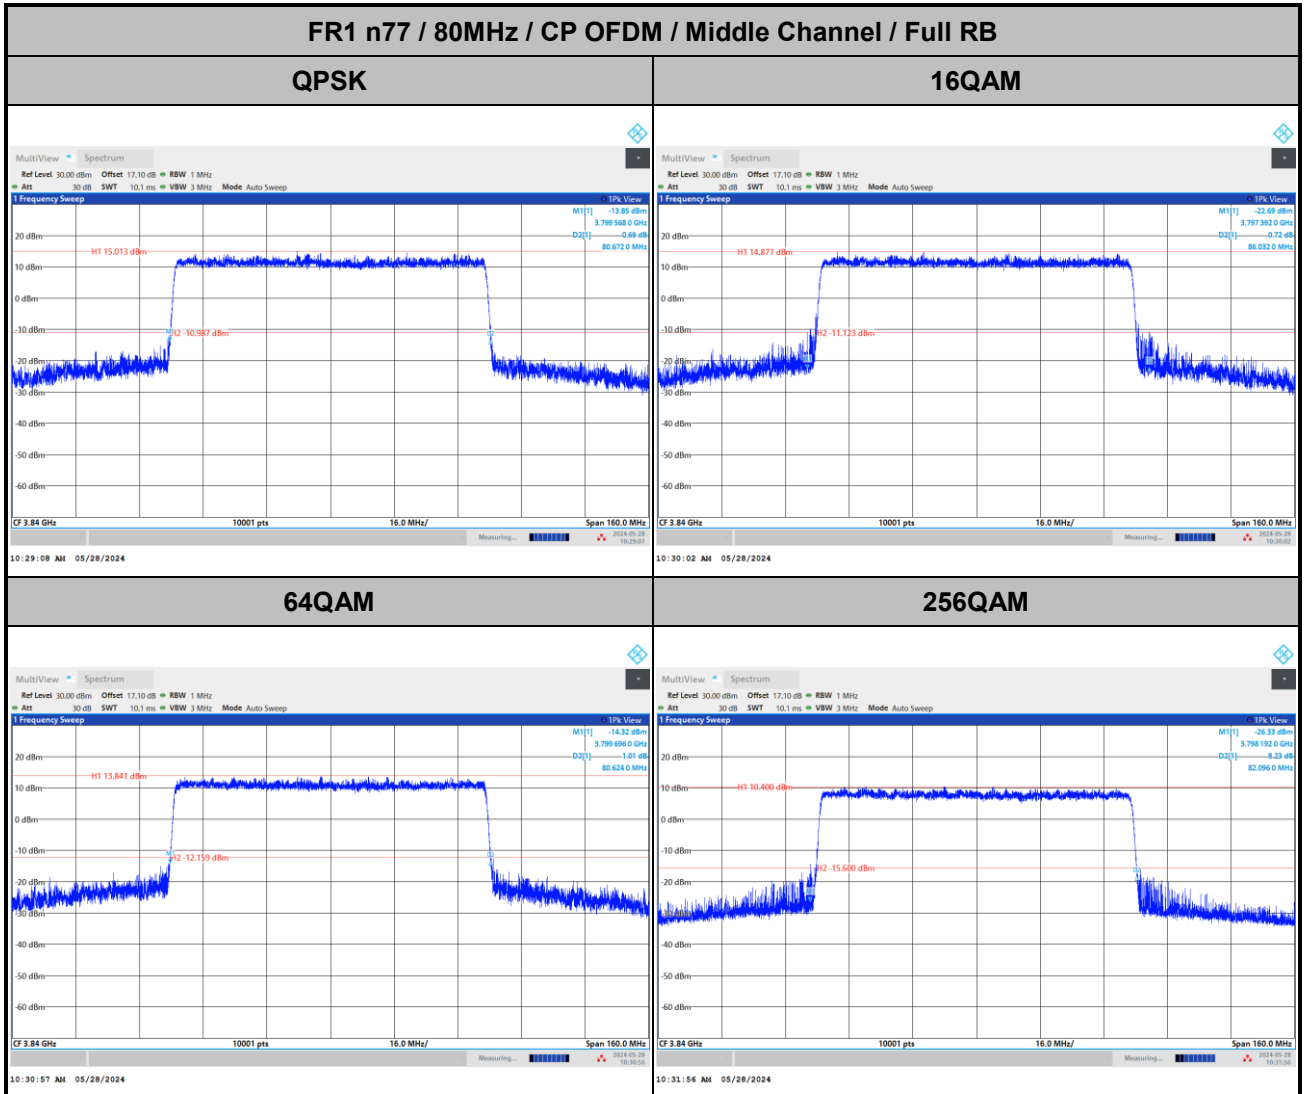

64QAM

256QAM

FR1 n77 / 60MHz / CP OFDM / Middle Channel / Full RB

QPSK

16QAM

64QAM

256QAM

Occupied Bandwidth