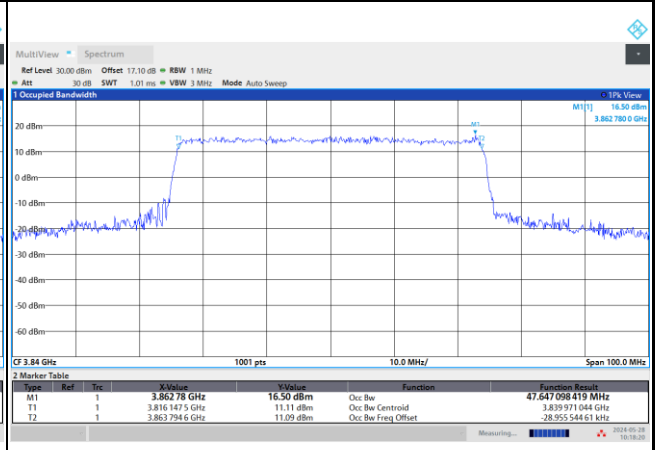

FR1 n77 / 40MHz / CP OFDM / Middle Channel / Full RB

QPSK

16QAM

64QAM

256QAM

FR1 n77 / 50MHz / CP OFDM / Middle Channel / Full RB

QPSK

16QAM