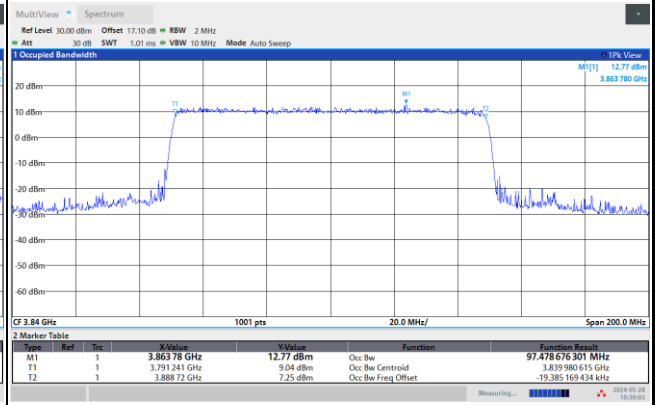

64QAM

256QAM

FR1 n77 / 100MHz / CP OFDM / Middle Channel / Full RB

QPSK

16QAM

64QAM

256QAM

Conducted Band Edge