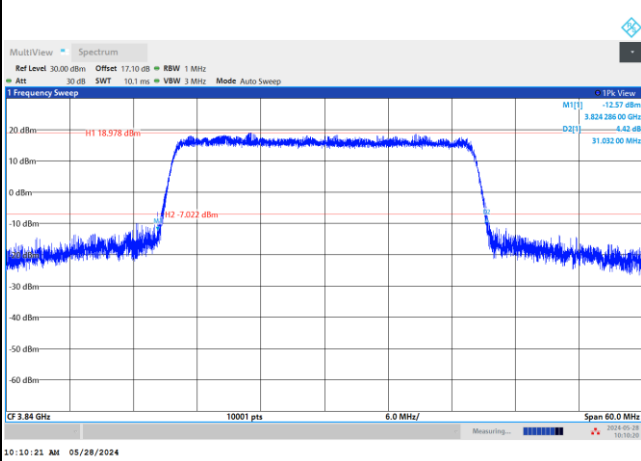

FR1 n77 / 30MHz / CP OFDM / Middle Channel / Full RB

QPSK

16QAM

64QAM

256QAM

FR1 n77 / 50MHz / CP OFDM / Middle Channel / Full RB

QPSK

16QAM

64QAM

256QAM

FR1 n77 / 60MHz / CP OFDM / Middle Channel / Full RB

QPSK

16QAM

64QAM

256QAM

Occupied Bandwidth