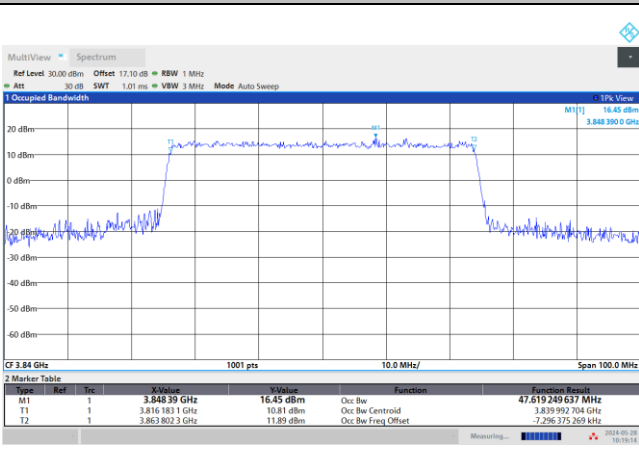

64QAM

256QAM