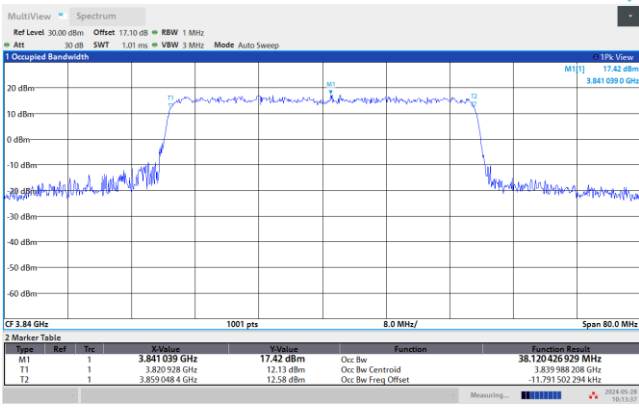

FR1 n77 / 40MHz / CP OFDM / Middle Channel / Full RB

QPSK

16QAM