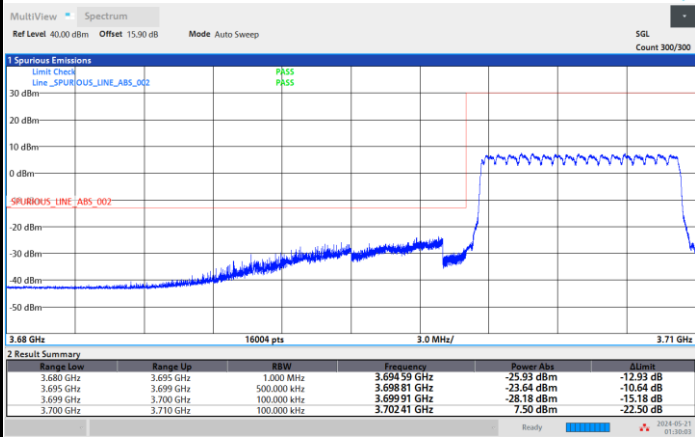

FR1 n77 / 10MHz / CP OFDM / QPSK

Lowest Band Edge / 1RB0

Highest Band Edge / 1RBmax

Lowest Band Edge / Full RB

Highest Band Edge / Full RB

FR1 n77 / 10MHz / CP OFDM / 16QAM

Lowest Band Edge / 1RB0

Highest Band Edge / 1RBmax

01:28:40 AM 05/21/2024

01:40:06 AM 05/21/2024

Lowest Band Edge / Full RB

Highest Band Edge / Full RB

01:30:04 AM 05/21/2024

01:41:30 AM 05/21/2024

FR1 n77 / 10MHz / CP OFDM / 64QAM

Lowest Band Edge / 1RB0