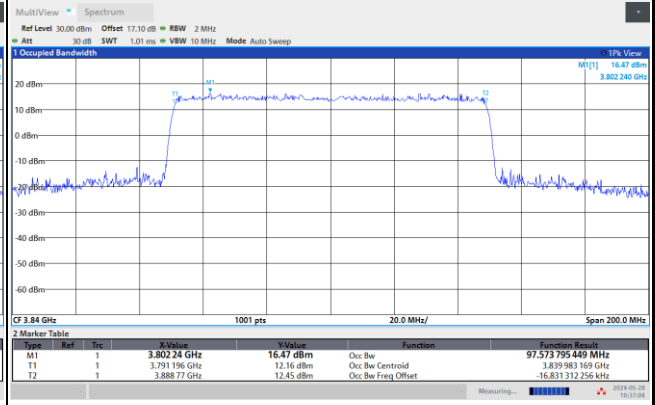

64QAM

256QAM

FR1 n77 / 100MHz / CP OFDM / Middle Channel / Full RB

QPSK

16QAM

64QAM

256QAM

Conducted Band Edge