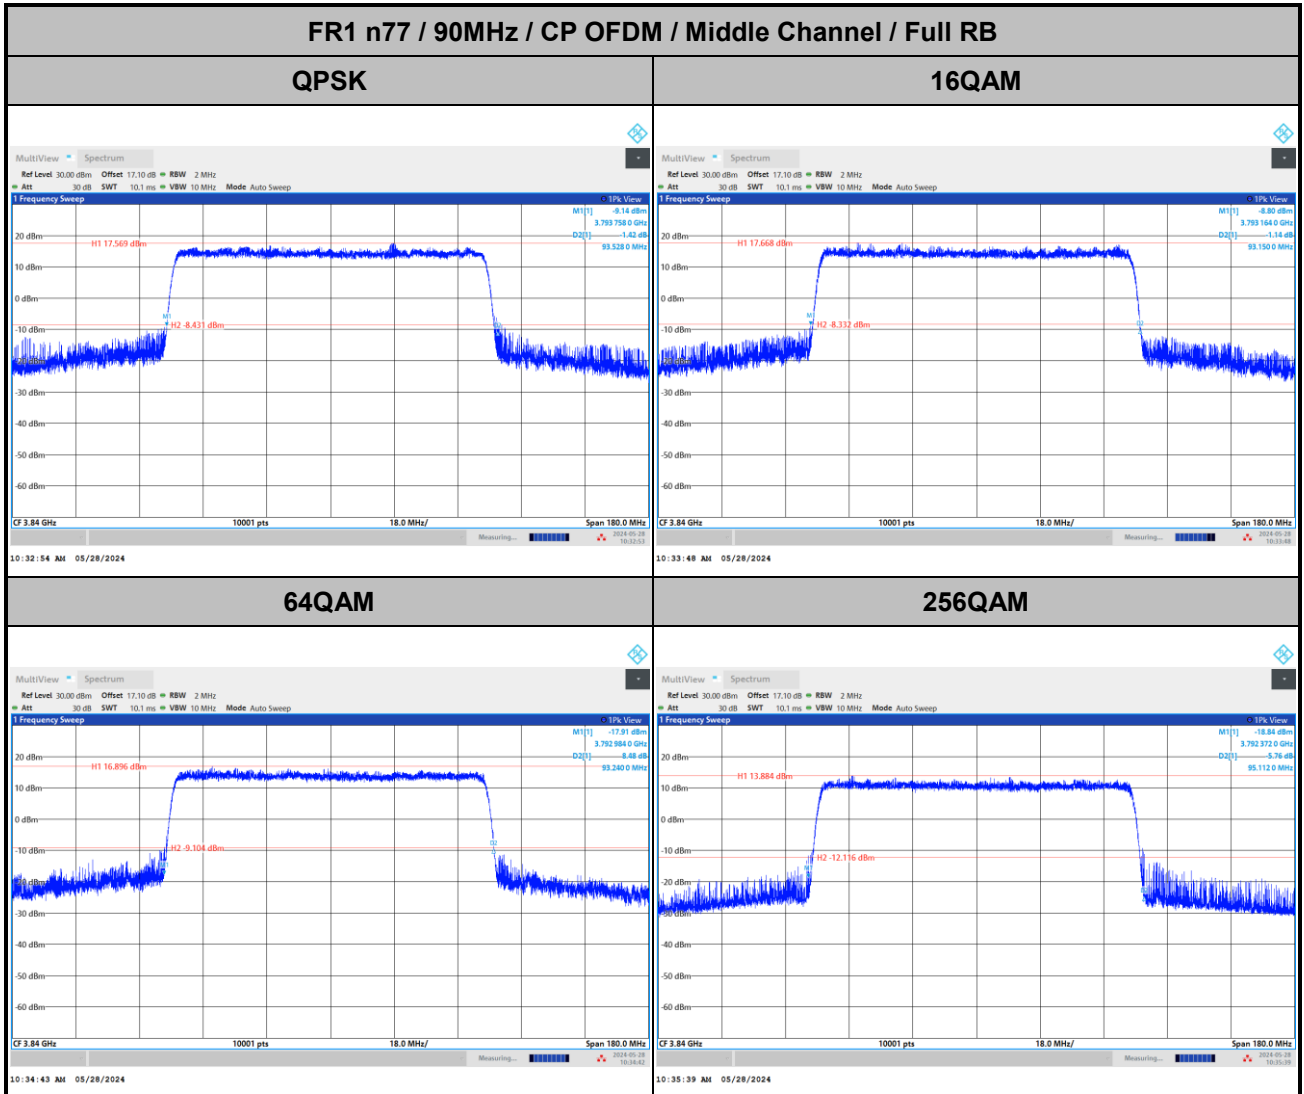

64QAM

256QAM

FR1 n77 / 60MHz / CP OFDM / Middle Channel / Full RB

QPSK

16QAM

64QAM

256QAM

Occupied Bandwidth