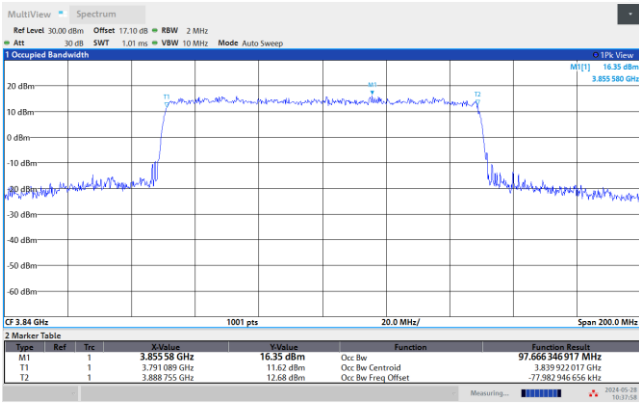

64QAM

256QAM

FR1 n77 / 100MHz / CP OFDM / Middle Channel / Full RB

QPSK

16QAM

64QAM

256QAM

Conducted Band Edge