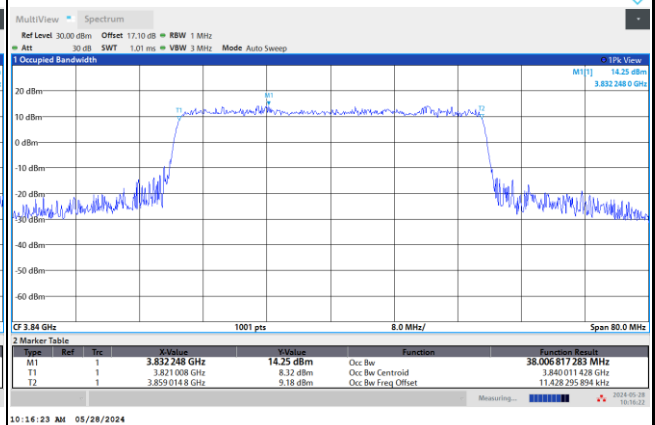

FR1 n77 / 40MHz / CP OFDM / Middle Channel / Full RB

QPSK

16QAM

64QAM

256QAM

FR1 n77 / 50MHz / CP OFDM / Middle Channel / Full RB

QPSK

16QAM