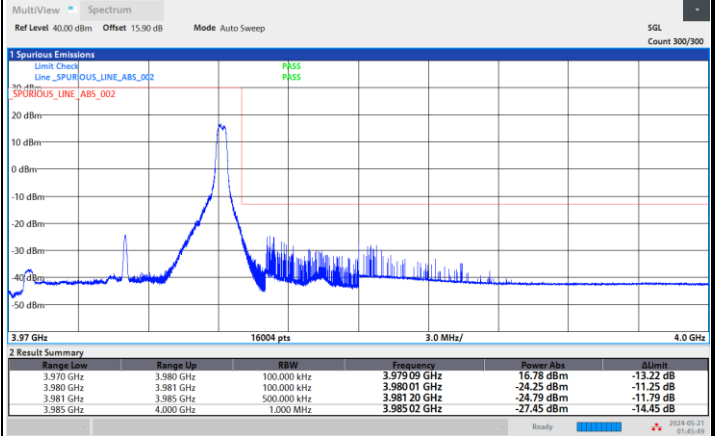

Highest Band Edge / 1RBmax

Lowest Band Edge / Full RB

Highest Band Edge / Full RB

FR1 n77 / 10MHz / CP OFDM / 256QAM

Lowest Band Edge / 1RB0

Highest Band Edge / 1RBmax

Lowest Band Edge / Full RB

Highest Band Edge / Full RB