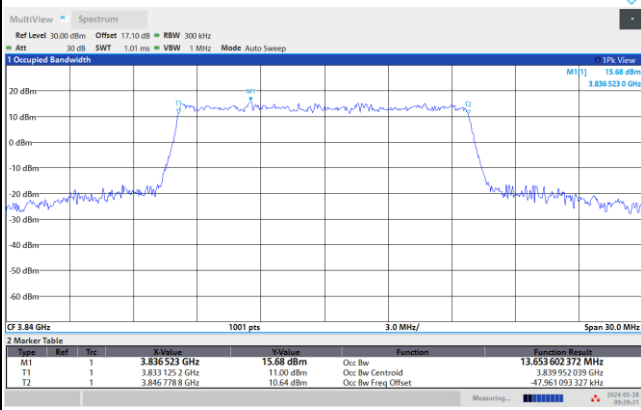

09:26:41 AM 05/28/2024

FR1 n77 / 15MHz / CP OFDM / Middle Channel / Full RB

QPSK

16QAM

64QAM

256QAM

FR1 n77 / 20MHz / CP OFDM / Middle Channel / Full RB

QPSK