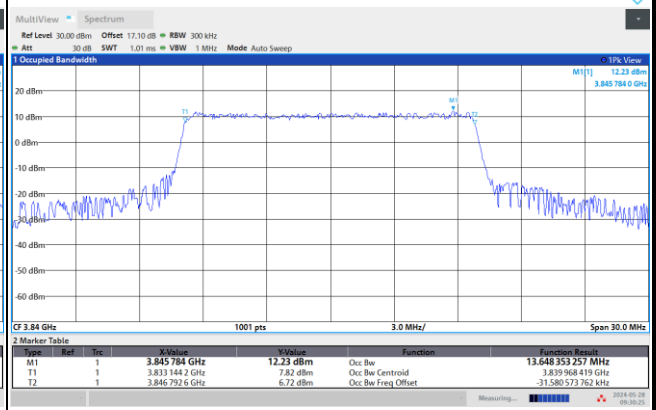

09:26:41 AM 05/28/2024

FR1 n77 / 15MHz / CP OFDM / Middle Channel / Full RB

QPSK

16QAM

64QAM

256QAM

FR1 n77 / 20MHz / CP OFDM / Middle Channel / Full RB

QPSK