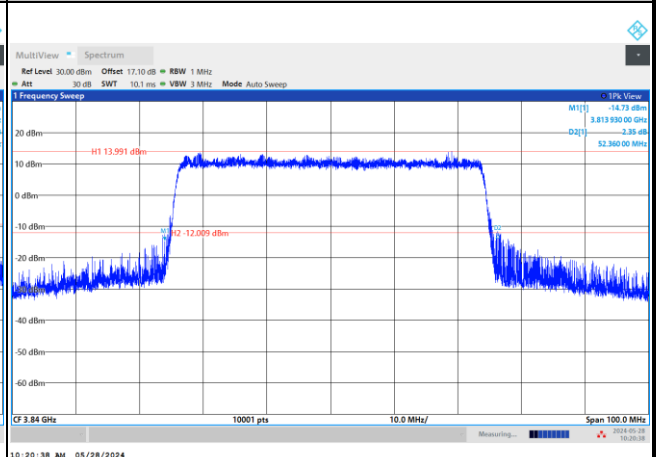

64QAM

256QAM