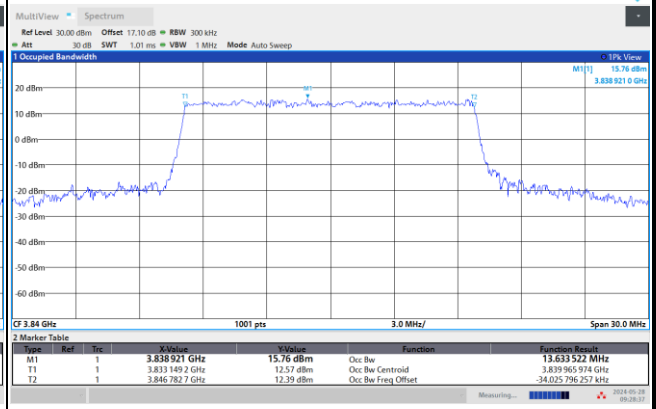

FR1 n77 / 15MHz / CP OFDM / Middle Channel / Full RB

QPSK

16QAM