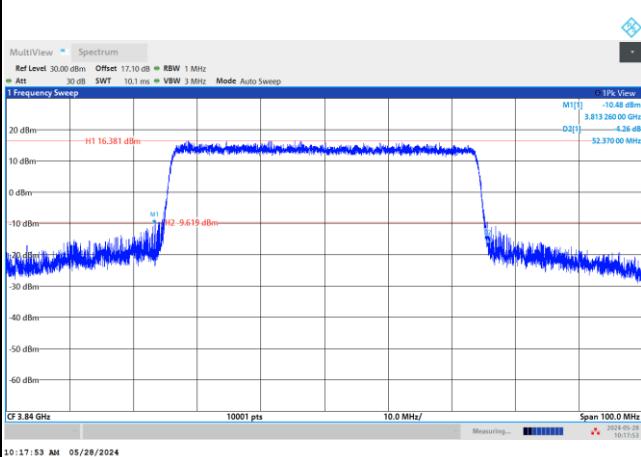

FR1 n77 / 30MHz / CP OFDM / Middle Channel / Full RB

QPSK

16QAM

64QAM

256QAM

FR1 n77 / 50MHz / CP OFDM / Middle Channel / Full RB

QPSK

16QAM