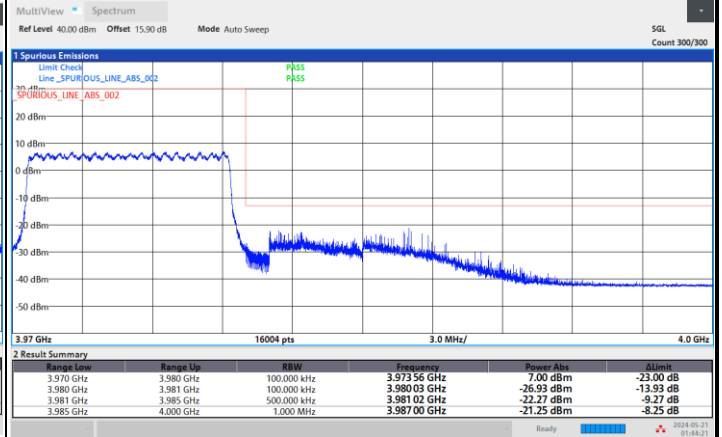

Lowest Band Edge / Full RB

Highest Band Edge / Full RB