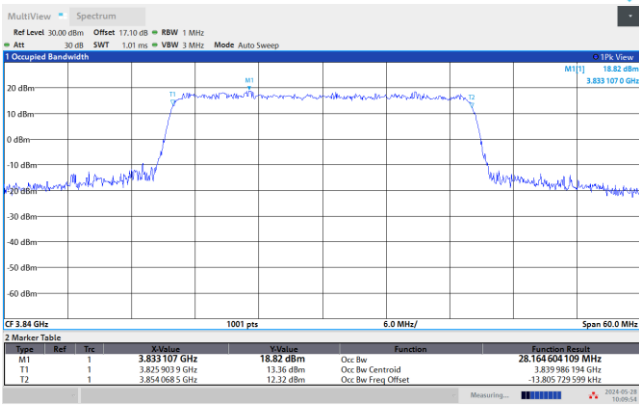

FR1 n77 / 30MHz / CP OFDM / Middle Channel / Full RB

QPSK

16QAM

10:09:54 AM 05/28/2024

10:10:49 AM 05/28/2024