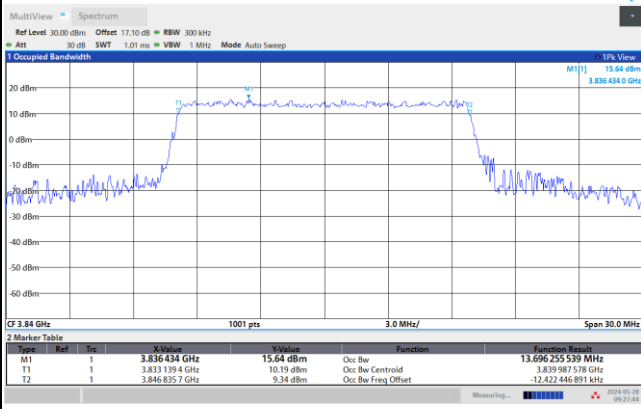

FR1 n77 / 15MHz / CP OFDM / Middle Channel / Full RB

QPSK

16QAM