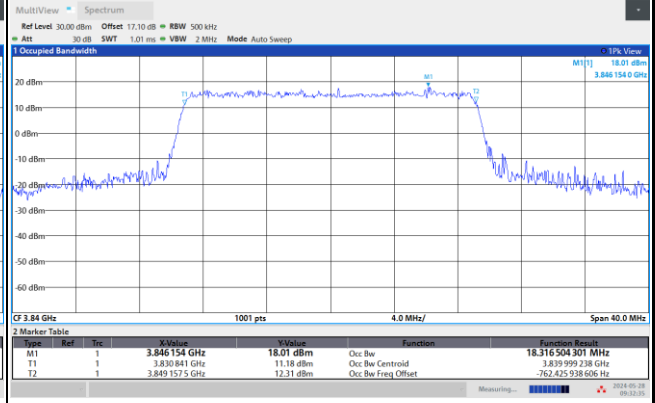

FR1 n77 / 20MHz / CP OFDM / Middle Channel / Full RB

QPSK

16QAM

09:31:23 AM 05/28/2024

09:32:35 AM 05/28/2024