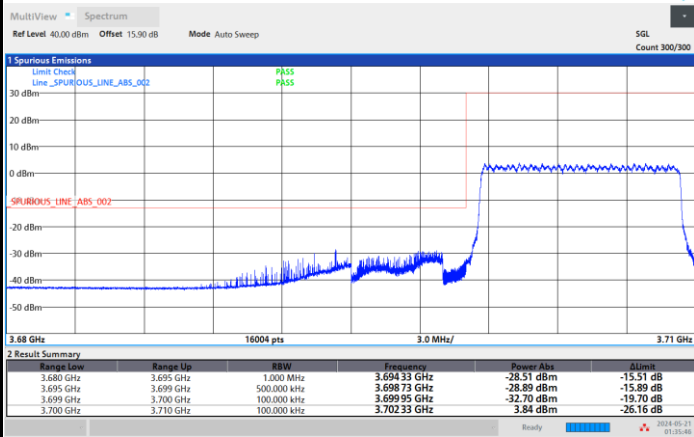

Highest Band Edge / 1RBmax

Lowest Band Edge / Full RB

Highest Band Edge / Full RB

FR1 n77 / 10MHz / CP OFDM / 256QAM

Lowest Band Edge / 1RB0

Highest Band Edge / 1RBmax

Lowest Band Edge / Full RB

Highest Band Edge / Full RB