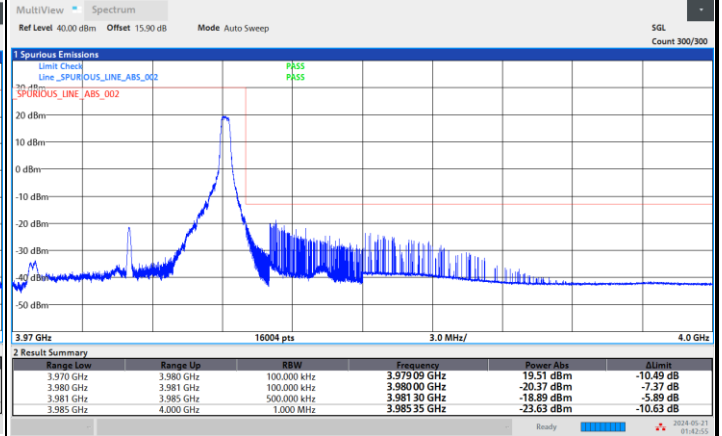

FR1 n77 / 10MHz / CP OFDM / 64QAM

Lowest Band Edge / 1RB0

Highest Band Edge / 1RBmax