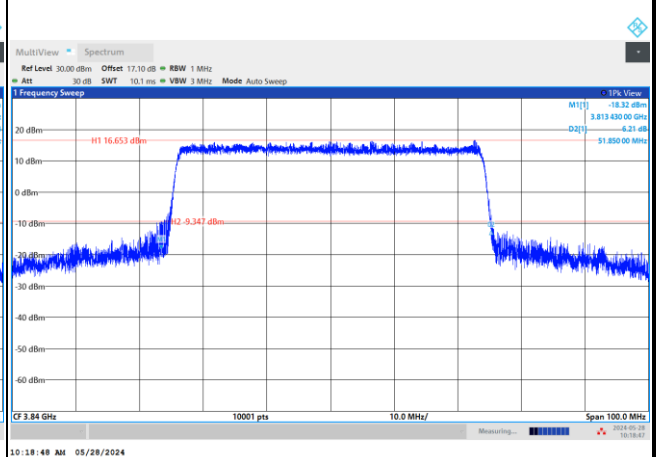

FR1 n77 / 30MHz / CP OFDM / Middle Channel / Full RB

QPSK

16QAM

64QAM

256QAM

FR1 n77 / 50MHz / CP OFDM / Middle Channel / Full RB

QPSK

16QAM