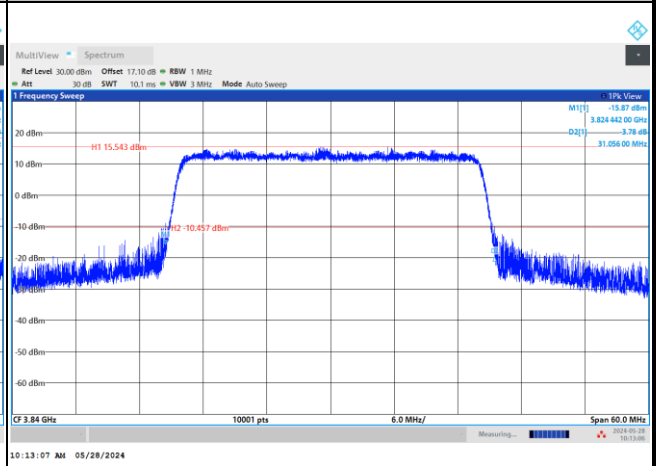

FR1 n77 / 30MHz / CP OFDM / Middle Channel / Full RB

QPSK

16QAM

64QAM

256QAM

FR1 n77 / 50MHz / CP OFDM / Middle Channel / Full RB

QPSK

16QAM