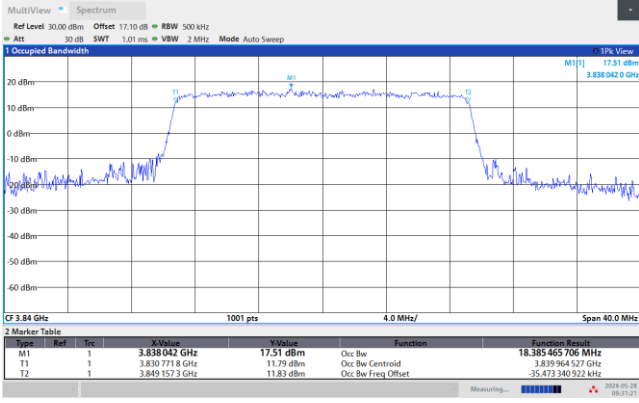

FR1 n77 / 20MHz / CP OFDM / Middle Channel / Full RB

QPSK

16QAM

09:31:23 AM 05/28/2024

09:32:35 AM 05/28/2024