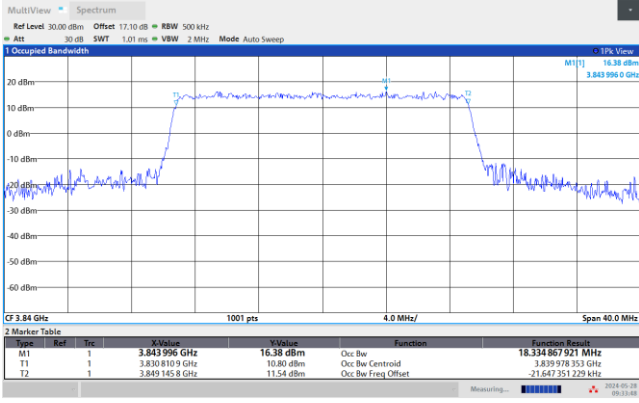

16QAM

09:31:23 AM 05/28/2024

09:32:35 AM 05/28/2024

64QAM

256QAM

09:33:48 AM 05/28/2024

10:08:37 AM 05/28/2024

FR1 n77 / 30MHz / CP OFDM / Middle Channel / Full RB