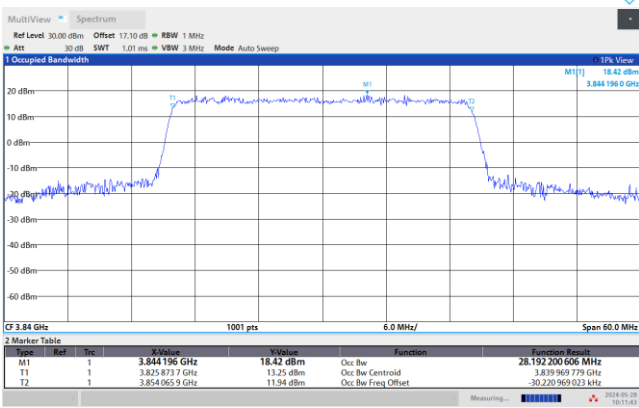

QPSK

16QAM

10:09:54 AM 05/28/2024

10:10:49 AM 05/28/2024

64QAM

256QAM

10:11:44 AM 05/28/2024

10:12:40 AM 05/28/2024