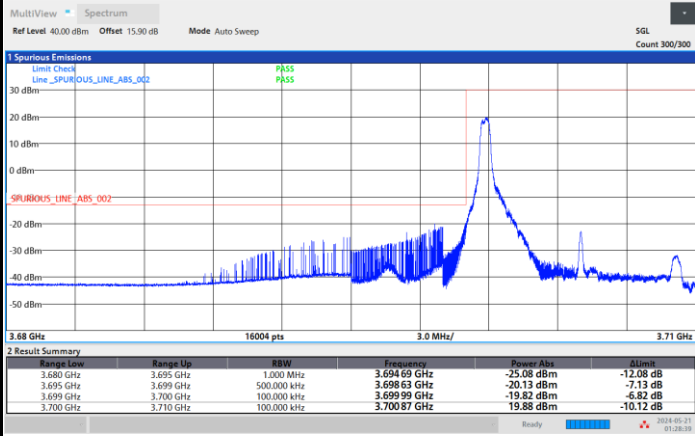

FR1 n77 / 10MHz / CP OFDM / QPSK

Lowest Band Edge / 1RB0

Highest Band Edge / 1RBmax

Lowest Band Edge / Full RB

Highest Band Edge / Full RB

FR1 n77 / 10MHz / CP OFDM / 16QAM

Lowest Band Edge / 1RB0

Highest Band Edge / 1RBmax

01:28:40 AM 05/21/2024

01:40:06 AM 05/21/2024

Lowest Band Edge / Full RB

Highest Band Edge / Full RB

01:30:04 AM 05/21/2024

01:41:30 AM 05/21/2024

FR1 n77 / 10MHz / CP OFDM / 64QAM

Lowest Band Edge / 1RB0