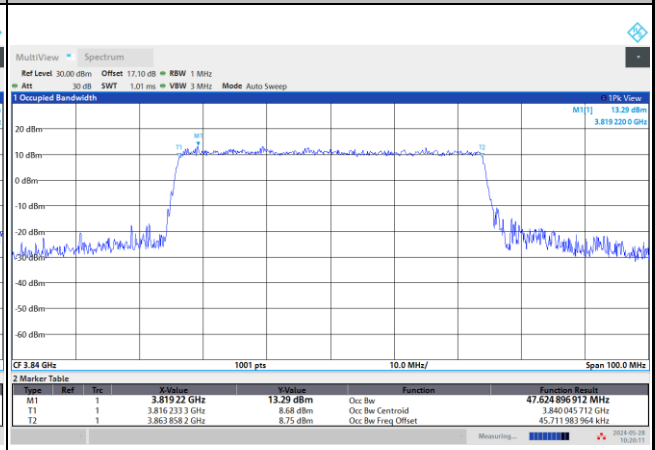

64QAM

256QAM