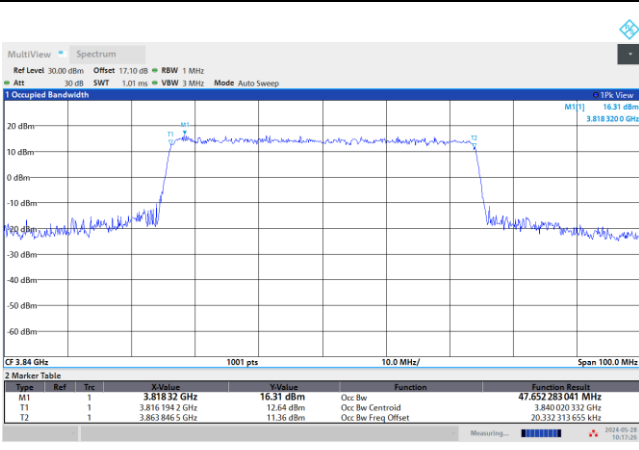

FR1 n77 / 40MHz / CP OFDM / Middle Channel / Full RB

QPSK

16QAM

64QAM

256QAM

FR1 n77 / 50MHz / CP OFDM / Middle Channel / Full RB

QPSK

16QAM