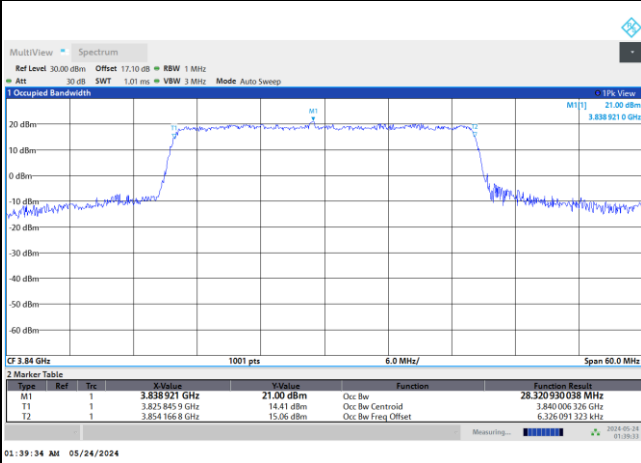

FR1 n77 / 30MHz / CP OFDM / Middle Channel / Full RB

QPSK