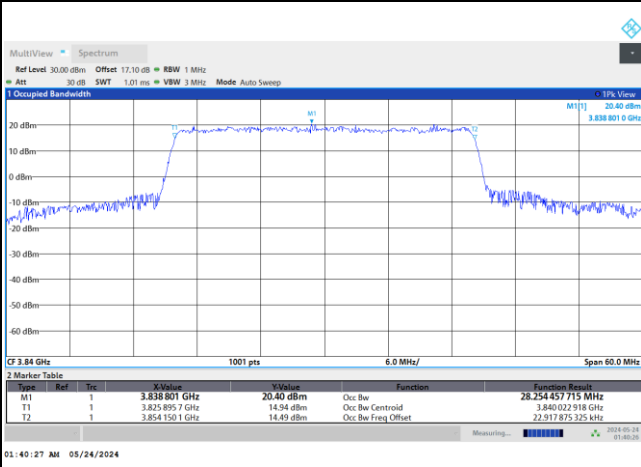

FR1 n77 / 30MHz / DFT-S OFDM / Middle Channel / Full RB

PI/2 BPSK

FR1 n77 / 30MHz / CP OFDM / Middle Channel / Full RB

QPSK

16QAM

64QAM

256QAM