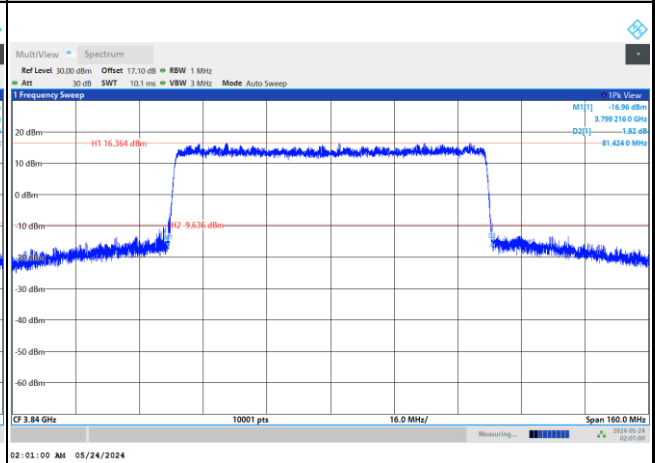

FR1 n77 / 80MHz / DFT-S OFDM / Middle Channel / Full RB

PI/2 BPSK

FR1 n77 / 80MHz / CP OFDM / Middle Channel / Full RB

QPSK

16QAM

64QAM

256QAM