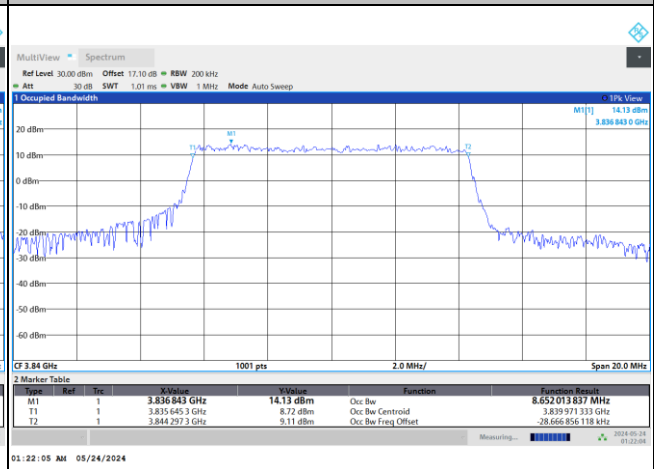

FR1 n77 / 10MHz / DFT-S OFDM / Middle Channel / Full RB

PI/2 BPSK

FR1 n77 / 10MHz / CP OFDM / Middle Channel / Full RB

QPSK

16QAM

64QAM

256QAM

FR1 n77 / 15MHz / DFT-S OFDM / Middle Channel / Full RB