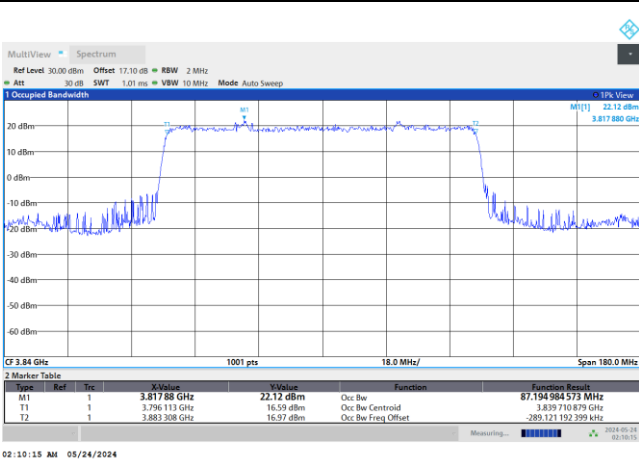

FR1 n77 / 90MHz / DFT-S OFDM / Middle Channel / Full RB

PI/2 BPSK