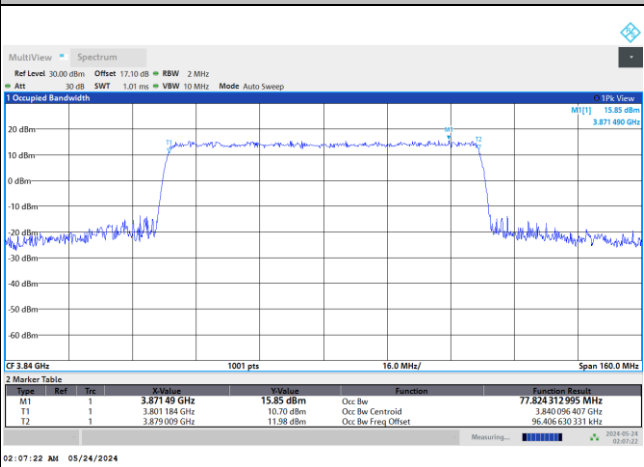

FR1 n77 / 80MHz / DFT-S OFDM / Middle Channel / Full RB

PI/2 BPSK

FR1 n77 / 80MHz / CP OFDM / Middle Channel / Full RB

QPSK

16QAM

64QAM

256QAM

FR1 n77 / 90MHz / DFT-S OFDM / Middle Channel / Full RB