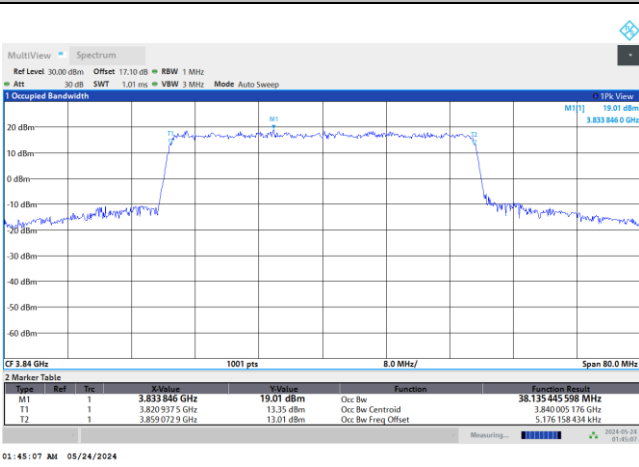

FR1 n77 / 40MHz / DFT-S OFDM / Middle Channel / Full RB

PI/2 BPSK

FR1 n77 / 40MHz / CP OFDM / Middle Channel / Full RB

QPSK

16QAM

64QAM

256QAM