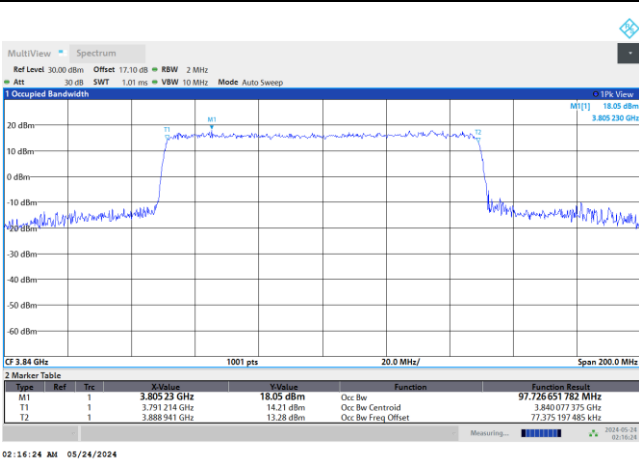

FR1 n77 / 100MHz / CP OFDM / Middle Channel / Full RB

QPSK

16QAM

64QAM

256QAM

Conducted Band Edge

FR1 n77 / 10MHz / DFT-S OFDM / PI/2 BPSK

Lowest Band Edge / 1RB0

Highest Band Edge / 1RBmax

Lowest Band Edge / Full RB

Highest Band Edge / Full RB

FR1 n77 / 10MHz / DFT-S OFDM / QPSK

Lowest Band Edge / 1RB0

Highest Band Edge / 1RBmax

Lowest Band Edge / Full RB

Highest Band Edge / Full RB