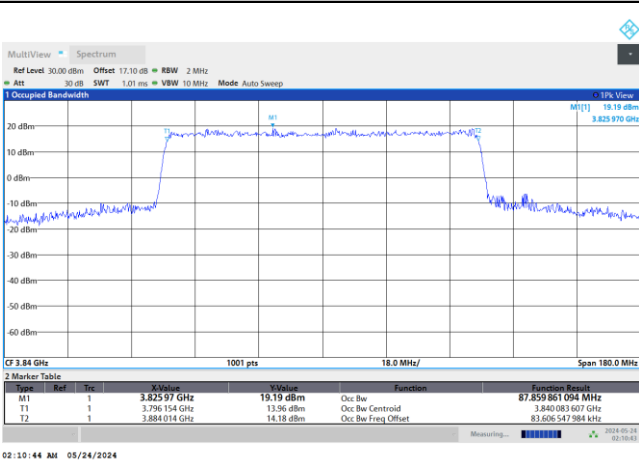

FR1 n77 / 90MHz / CP OFDM / Middle Channel / Full RB

QPSK