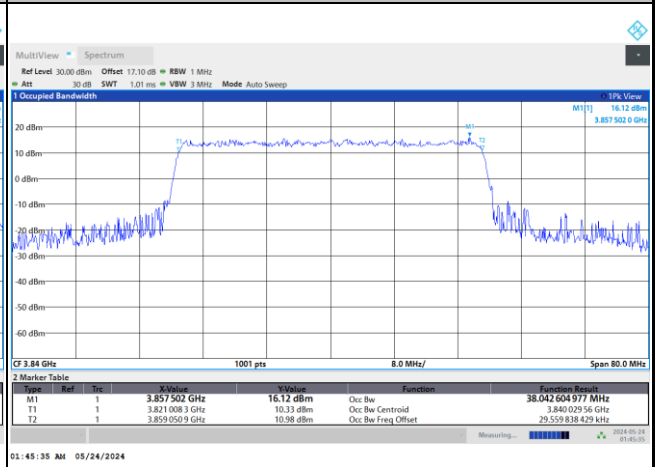

FR1 n77 / 40MHz / DFT-S OFDM / Middle Channel / Full RB

PI/2 BPSK

FR1 n77 / 40MHz / CP OFDM / Middle Channel / Full RB

QPSK

16QAM

64QAM

256QAM