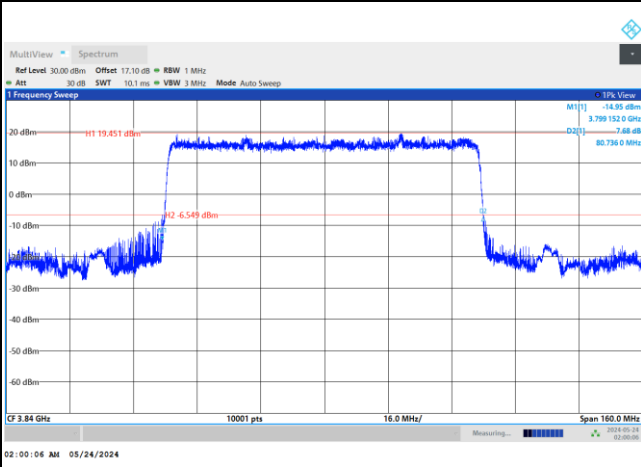

FR1 n77 / 70MHz / CP OFDM / Middle Channel / Full RB

QPSK

16QAM

64QAM

256QAM

FR1 n77 / 80MHz / DFT-S OFDM / Middle Channel / Full RB

PI/2 BPSK

FR1 n77 / 80MHz / CP OFDM / Middle Channel / Full RB