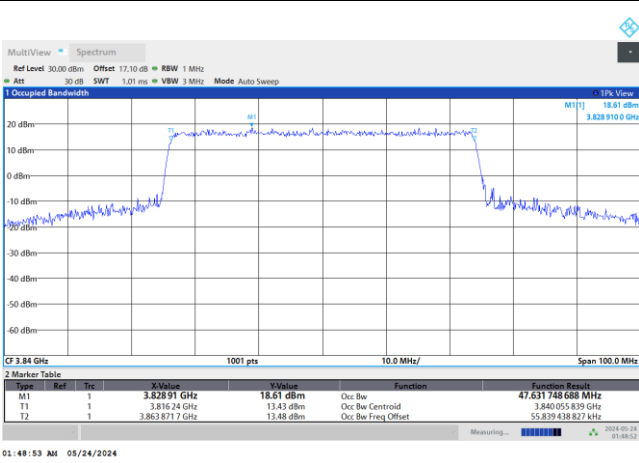

16QAM

64QAM

256QAM

FR1 n77 / 50MHz / DFT-S OFDM / Middle Channel / Full RB

PI/2 BPSK

FR1 n77 / 50MHz / CP OFDM / Middle Channel / Full RB

QPSK

16QAM