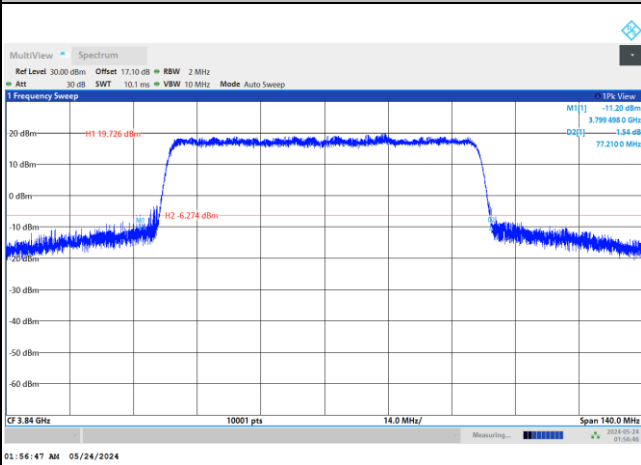

FR1 n77 / 70MHz / CP OFDM / Middle Channel / Full RB

QPSK

16QAM

64QAM

256QAM

FR1 n77 / 80MHz / DFT-S OFDM / Middle Channel / Full RB

PI/2 BPSK

FR1 n77 / 80MHz / CP OFDM / Middle Channel / Full RB