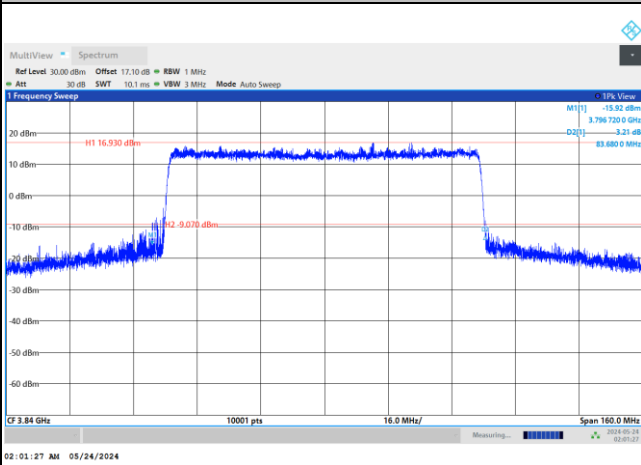

FR1 n77 / 80MHz / DFT-S OFDM / Middle Channel / Full RB

PI/2 BPSK

FR1 n77 / 80MHz / CP OFDM / Middle Channel / Full RB

QPSK

16QAM

64QAM

256QAM