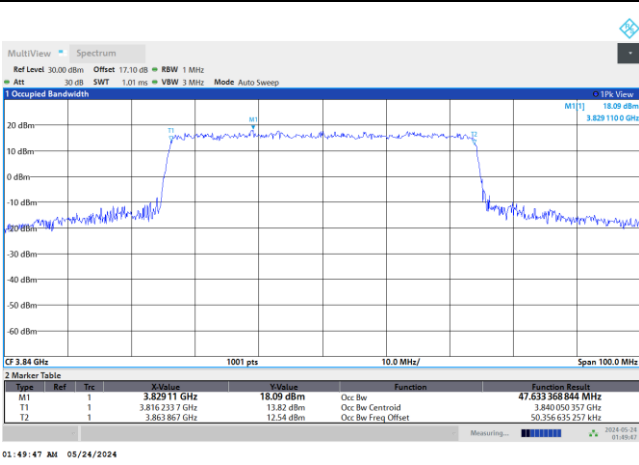

FR1 n77 / 50MHz / DFT-S OFDM / Middle Channel / Full RB

PI/2 BPSK

FR1 n77 / 50MHz / CP OFDM / Middle Channel / Full RB

QPSK

16QAM

64QAM

256QAM