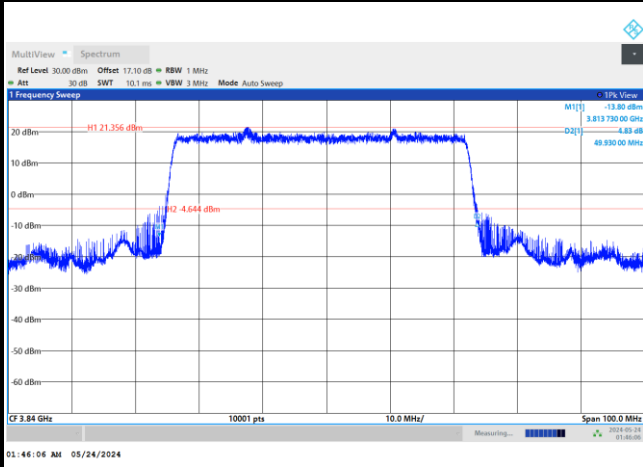

FR1 n77 / 50MHz / DFT-S OFDM / Middle Channel / Full RB

PI/2 BPSK

FR1 n77 / 50MHz / CP OFDM / Middle Channel / Full RB

QPSK

16QAM

64QAM

256QAM

FR1 n77 / 60MHz / DFT-S OFDM / Middle Channel / Full RB

PI/2 BPSK

FR1 n77 / 60MHz / CP OFDM / Middle Channel / Full RB

QPSK

16QAM

64QAM

256QAM

FR1 n77 / 70MHz / DFT-S OFDM / Middle Channel / Full RB

PI/2 BPSK