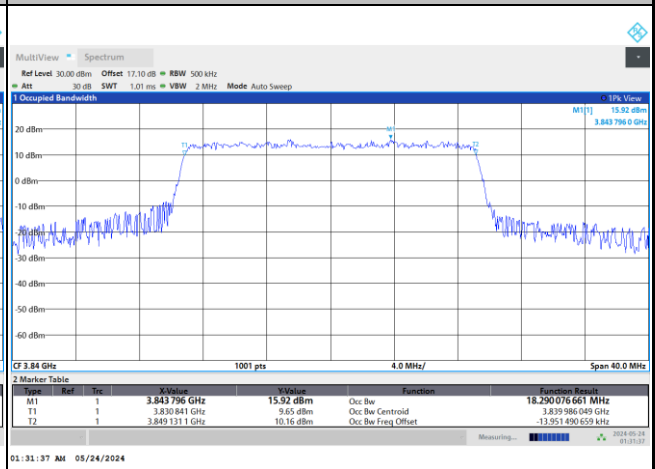

FR1 n77 / 20MHz / CP OFDM / Middle Channel / Full RB

QPSK

16QAM

64QAM

256QAM

FR1 n77 / 30MHz / DFT-S OFDM / Middle Channel / Full RB

PI/2 BPSK

FR1 n77 / 30MHz / CP OFDM / Middle Channel / Full RB