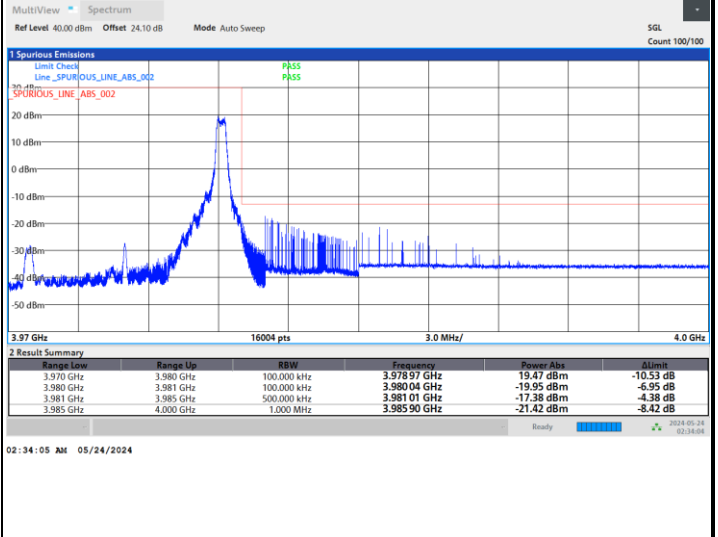

Highest Band Edge / 1RBmax

Lowest Band Edge / Full RB

Highest Band Edge / Full RB

FR1 n77 / 10MHz / DFT-S OFDM / QPSK

Lowest Band Edge / 1RB0

Highest Band Edge / 1RBmax

Lowest Band Edge / Full RB

Highest Band Edge / Full RB

FR1 n77 / 10MHz / DFT-S OFDM / 16QAM

Lowest Band Edge / 1RB0

Highest Band Edge / 1RBmax

Lowest Band Edge / Full RB

Highest Band Edge / Full RB