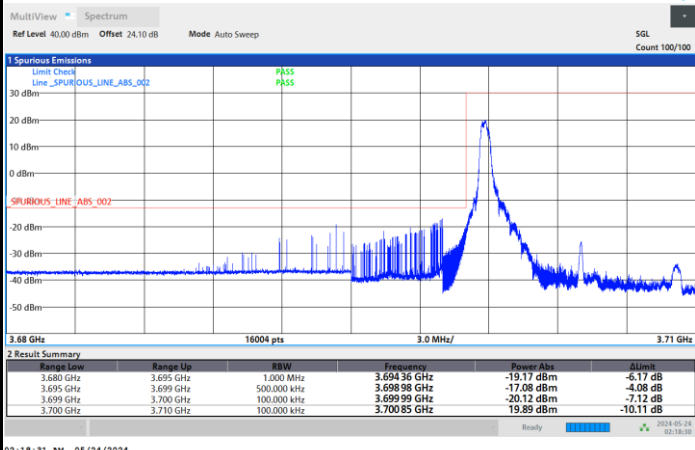

FR1 n77 / 100MHz / CP OFDM / Middle Channel / Full RB

QPSK

16QAM

64QAM

256QAM

Conducted Band Edge

FR1 n77 / 10MHz / DFT-S OFDM / PI/2 BPSK

Lowest Band Edge / 1RB0

Highest Band Edge / 1RBmax

Lowest Band Edge / Full RB

Highest Band Edge / Full RB

FR1 n77 / 10MHz / DFT-S OFDM / QPSK

Lowest Band Edge / 1RB0

Highest Band Edge / 1RBmax

Lowest Band Edge / Full RB

Highest Band Edge / Full RB