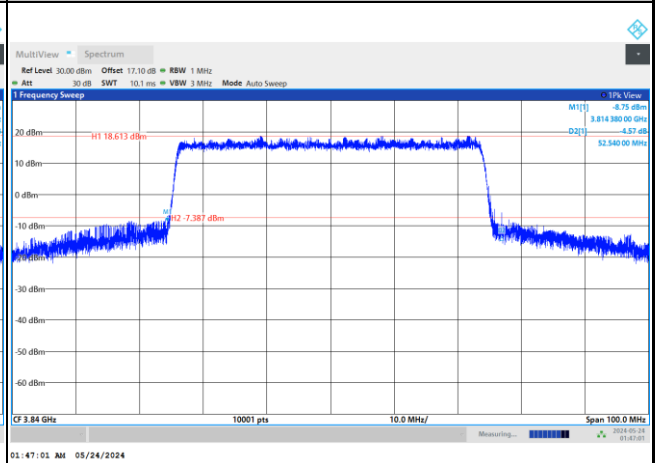

FR1 n77 / 50MHz / DFT-S OFDM / Middle Channel / Full RB

PI/2 BPSK

FR1 n77 / 50MHz / CP OFDM / Middle Channel / Full RB

QPSK

16QAM

64QAM

256QAM

FR1 n77 / 60MHz / DFT-S OFDM / Middle Channel / Full RB

PI/2 BPSK

FR1 n77 / 60MHz / CP OFDM / Middle Channel / Full RB

QPSK

16QAM

64QAM

256QAM

FR1 n77 / 70MHz / DFT-S OFDM / Middle Channel / Full RB

PI/2 BPSK