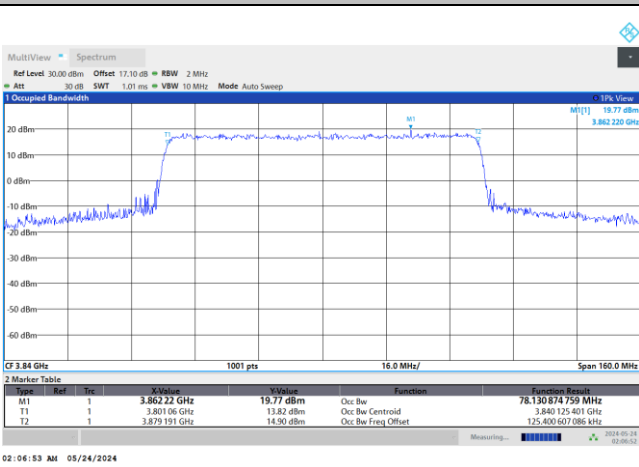

FR1 n77 / 80MHz / DFT-S OFDM / Middle Channel / Full RB

PI/2 BPSK

FR1 n77 / 80MHz / CP OFDM / Middle Channel / Full RB

QPSK

16QAM

64QAM

256QAM

FR1 n77 / 90MHz / DFT-S OFDM / Middle Channel / Full RB