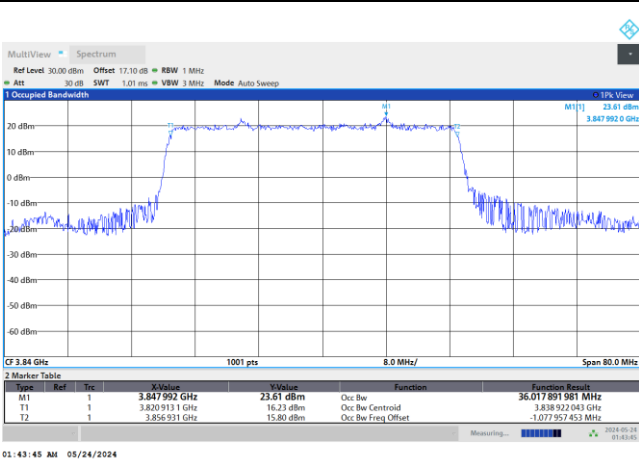

QPSK

16QAM

64QAM

256QAM

FR1 n77 / 40MHz / DFT-S OFDM / Middle Channel / Full RB

PI/2 BPSK

FR1 n77 / 40MHz / CP OFDM / Middle Channel / Full RB

QPSK