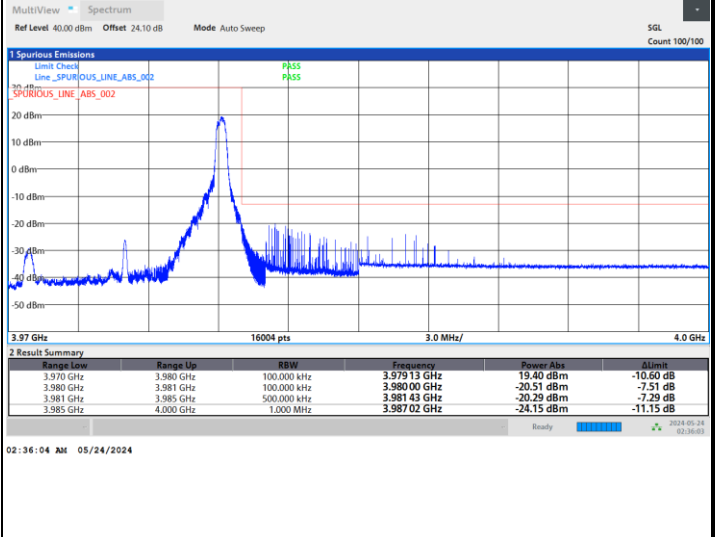

Highest Band Edge / 1RBmax

Lowest Band Edge / Full RB

Highest Band Edge / Full RB

FR1 n77 / 10MHz / DFT-S OFDM / QPSK

Lowest Band Edge / 1RB0

Highest Band Edge / 1RBmax

Lowest Band Edge / Full RB

Highest Band Edge / Full RB

FR1 n77 / 10MHz / DFT-S OFDM / 16QAM

Lowest Band Edge / 1RB0

Highest Band Edge / 1RBmax

Lowest Band Edge / Full RB

Highest Band Edge / Full RB