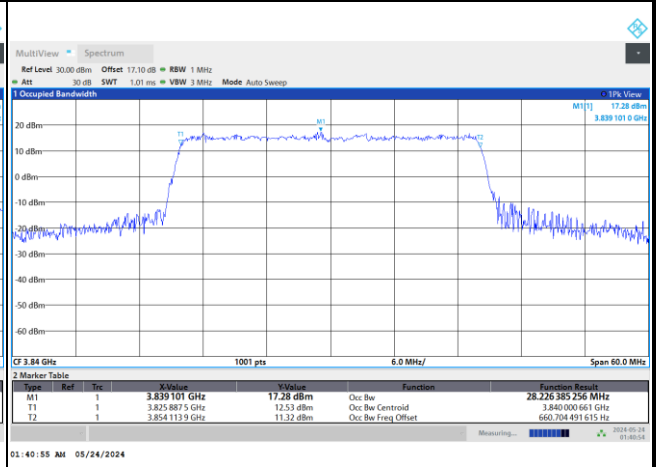

QPSK

16QAM

64QAM

256QAM

FR1 n77 / 40MHz / DFT-S OFDM / Middle Channel / Full RB

PI/2 BPSK

FR1 n77 / 40MHz / CP OFDM / Middle Channel / Full RB

QPSK