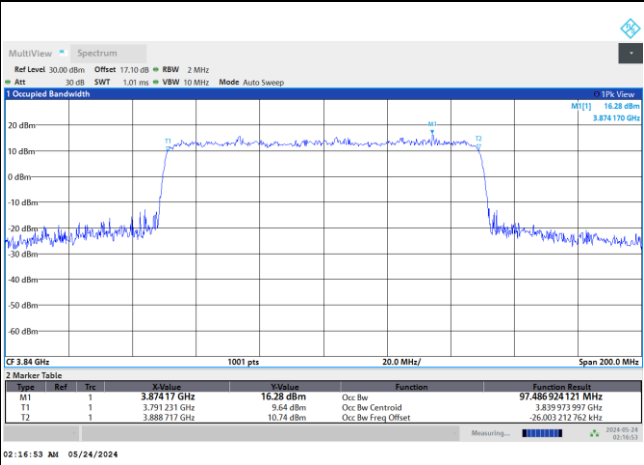

FR1 n77 / 100MHz / CP OFDM / Middle Channel / Full RB

QPSK

16QAM

64QAM

256QAM

Conducted Band Edge

FR1 n77 / 10MHz / DFT-S OFDM / PI/2 BPSK

Lowest Band Edge / 1RB0

Highest Band Edge / 1RBmax

Lowest Band Edge / Full RB

Highest Band Edge / Full RB

FR1 n77 / 10MHz / DFT-S OFDM / QPSK

Lowest Band Edge / 1RB0

Highest Band Edge / 1RBmax

Lowest Band Edge / Full RB

Highest Band Edge / Full RB