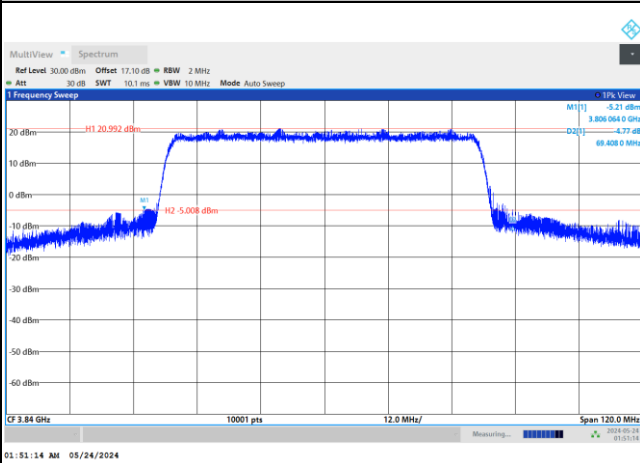

FR1 n77 / 50MHz / DFT-S OFDM / Middle Channel / Full RB

PI/2 BPSK

FR1 n77 / 50MHz / CP OFDM / Middle Channel / Full RB

QPSK

16QAM

64QAM

256QAM

FR1 n77 / 60MHz / DFT-S OFDM / Middle Channel / Full RB

PI/2 BPSK

FR1 n77 / 60MHz / CP OFDM / Middle Channel / Full RB

QPSK

16QAM

64QAM

256QAM

FR1 n77 / 70MHz / DFT-S OFDM / Middle Channel / Full RB

PI/2 BPSK