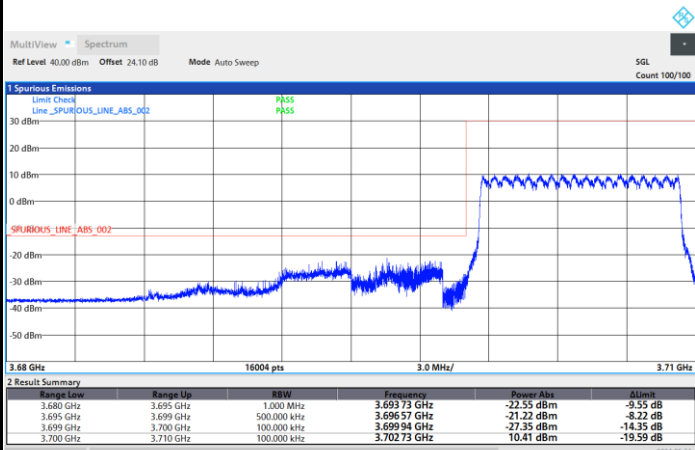

FR1 n77 / 100MHz / CP OFDM / Middle Channel / Full RB

QPSK

16QAM

64QAM

256QAM

Conducted Band Edge

FR1 n77 / 10MHz / DFT-S OFDM / PI/2 BPSK

Lowest Band Edge / 1RB0

Highest Band Edge / 1RBmax

Lowest Band Edge / Full RB

Highest Band Edge / Full RB

FR1 n77 / 10MHz / DFT-S OFDM / QPSK

Lowest Band Edge / 1RB0

Highest Band Edge / 1RBmax

Lowest Band Edge / Full RB

Highest Band Edge / Full RB