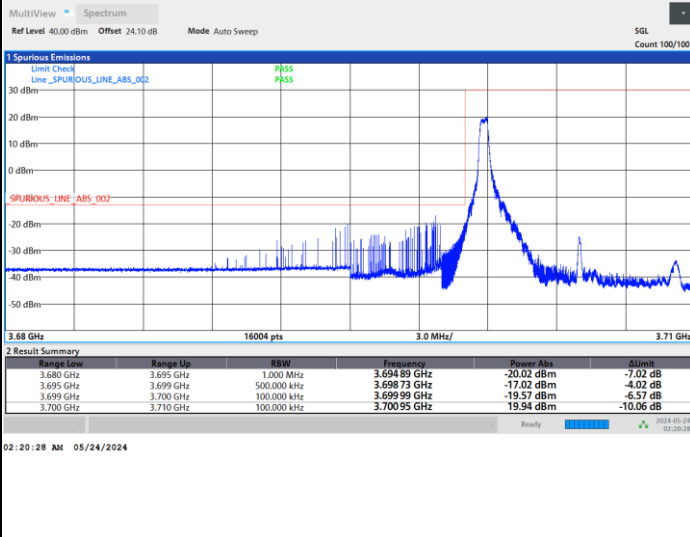

Highest Band Edge / 1RBmax

Lowest Band Edge / Full RB

Highest Band Edge / Full RB

FR1 n77 / 10MHz / DFT-S OFDM / QPSK

Lowest Band Edge / 1RB0

Highest Band Edge / 1RBmax

Lowest Band Edge / Full RB

Highest Band Edge / Full RB