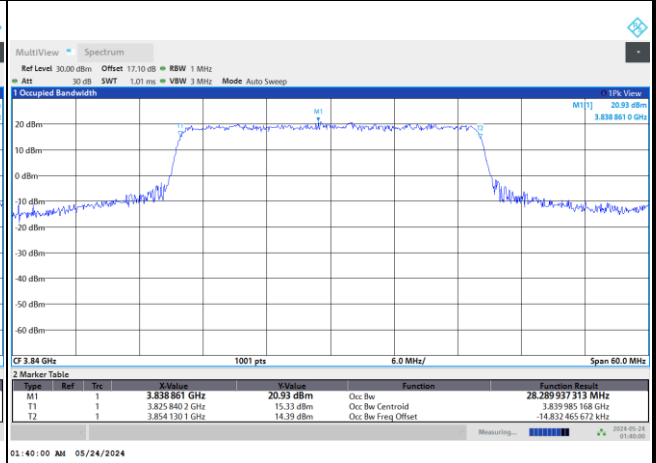

FR1 n77 / 30MHz / DFT-S OFDM / Middle Channel / Full RB

PI/2 BPSK

FR1 n77 / 30MHz / CP OFDM / Middle Channel / Full RB

QPSK

16QAM

64QAM

256QAM