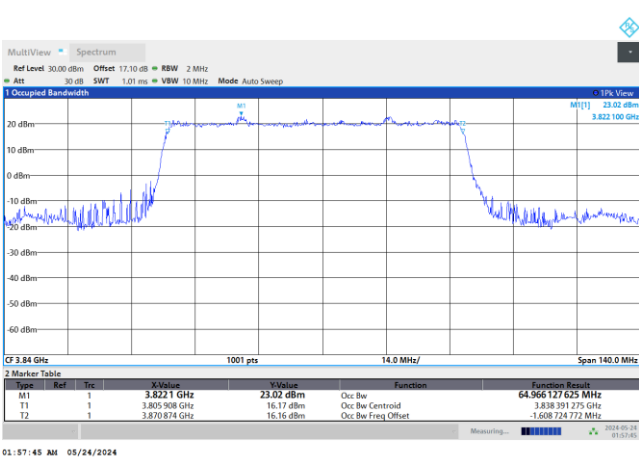

FR1 n77 / 70MHz / DFT-S OFDM / Middle Channel / Full RB

PI/2 BPSK