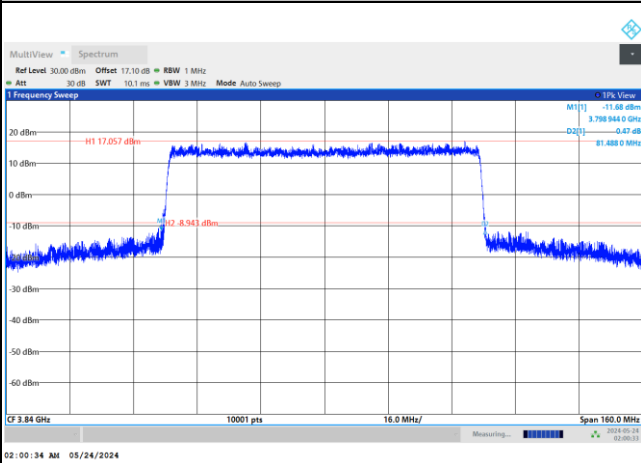

FR1 n77 / 80MHz / CP OFDM / Middle Channel / Full RB

QPSK