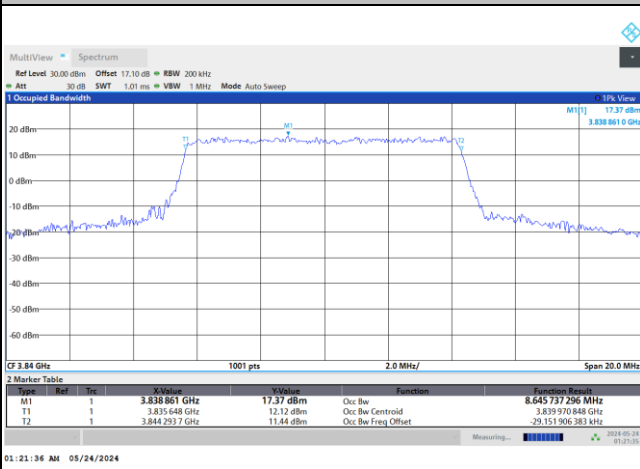

FR1 n77 / 10MHz / DFT-S OFDM / Middle Channel / Full RB

PI/2 BPSK

FR1 n77 / 10MHz / CP OFDM / Middle Channel / Full RB

QPSK

16QAM

64QAM

256QAM

FR1 n77 / 15MHz / DFT-S OFDM / Middle Channel / Full RB