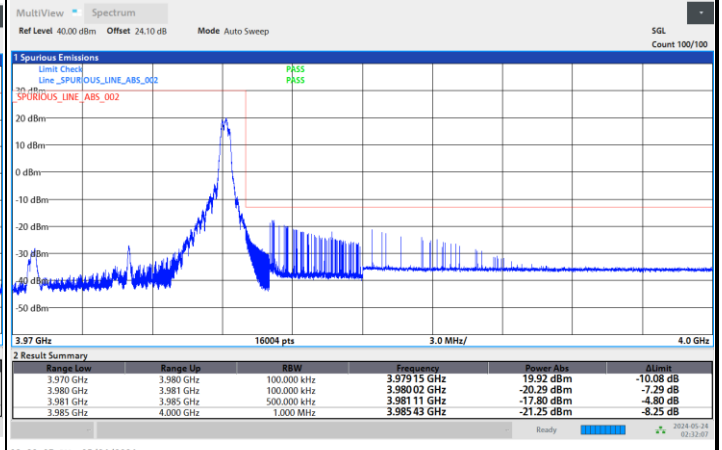

FR1 n77 / 100MHz / CP OFDM / Middle Channel / Full RB

QPSK

16QAM

64QAM

256QAM

Conducted Band Edge

FR1 n77 / 10MHz / DFT-S OFDM / PI/2 BPSK

Lowest Band Edge / 1RB0

Highest Band Edge / 1RBmax

Lowest Band Edge / Full RB

Highest Band Edge / Full RB

FR1 n77 / 10MHz / DFT-S OFDM / QPSK

Lowest Band Edge / 1RB0

Highest Band Edge / 1RBmax

Lowest Band Edge / Full RB

Highest Band Edge / Full RB