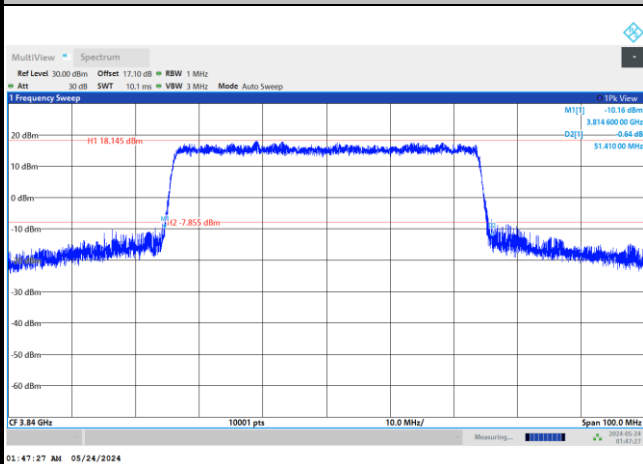

FR1 n77 / 50MHz / DFT-S OFDM / Middle Channel / Full RB

PI/2 BPSK

FR1 n77 / 50MHz / CP OFDM / Middle Channel / Full RB

QPSK

16QAM

64QAM

256QAM

FR1 n77 / 60MHz / DFT-S OFDM / Middle Channel / Full RB