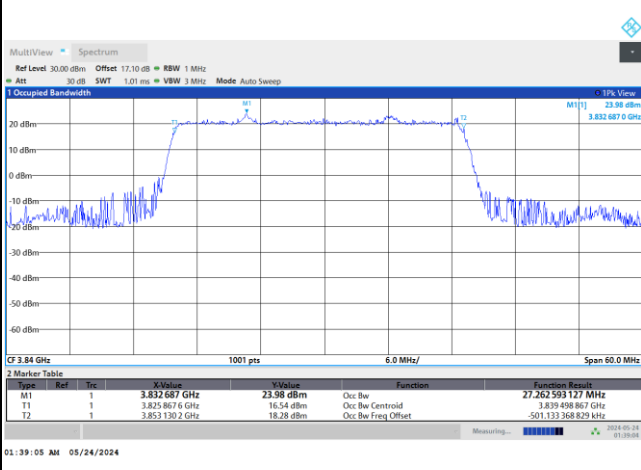

FR1 n77 / 20MHz / CP OFDM / Middle Channel / Full RB

QPSK

16QAM

64QAM

256QAM

FR1 n77 / 30MHz / DFT-S OFDM / Middle Channel / Full RB

PI/2 BPSK

FR1 n77 / 30MHz / CP OFDM / Middle Channel / Full RB