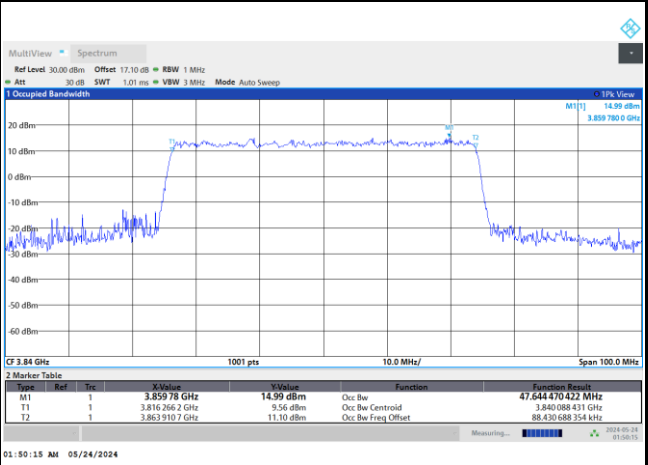

FR1 n77 / 50MHz / DFT-S OFDM / Middle Channel / Full RB

PI/2 BPSK

FR1 n77 / 50MHz / CP OFDM / Middle Channel / Full RB

QPSK

16QAM

64QAM

256QAM