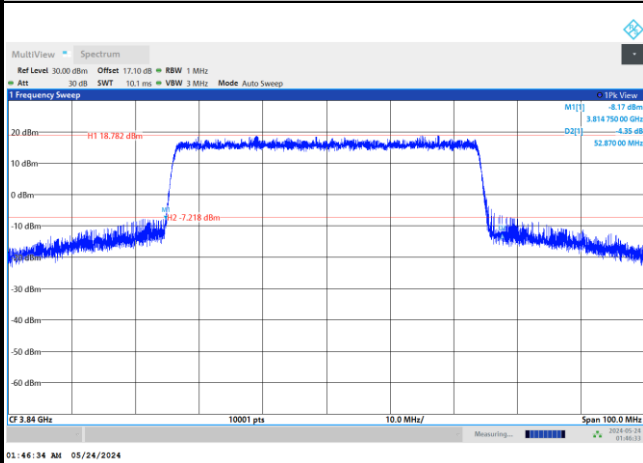

FR1 n77 / 50MHz / DFT-S OFDM / Middle Channel / Full RB

PI/2 BPSK

FR1 n77 / 50MHz / CP OFDM / Middle Channel / Full RB

QPSK

16QAM

64QAM

256QAM

FR1 n77 / 60MHz / DFT-S OFDM / Middle Channel / Full RB