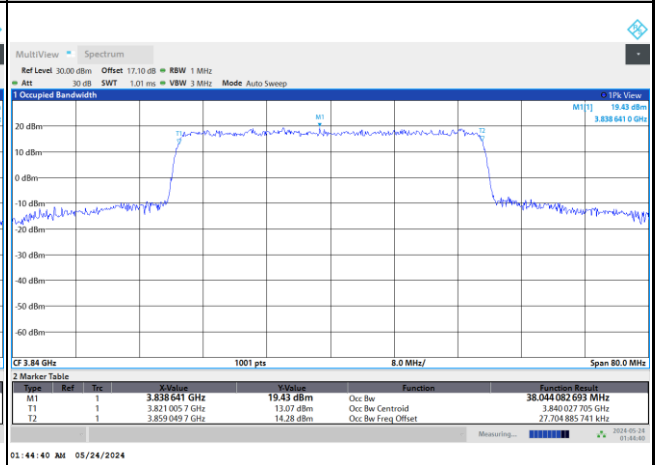

FR1 n77 / 40MHz / DFT-S OFDM / Middle Channel / Full RB

PI/2 BPSK

FR1 n77 / 40MHz / CP OFDM / Middle Channel / Full RB

QPSK

16QAM

64QAM

256QAM