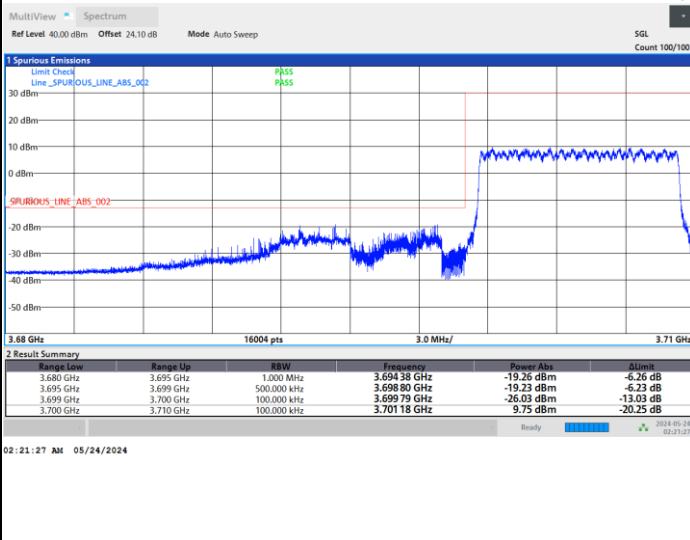

Highest Band Edge / 1RBmax

Lowest Band Edge / Full RB

Highest Band Edge / Full RB

FR1 n77 / 10MHz / DFT-S OFDM / QPSK

Lowest Band Edge / 1RB0

Highest Band Edge / 1RBmax

Lowest Band Edge / Full RB

Highest Band Edge / Full RB

FR1 n77 / 10MHz / DFT-S OFDM / 16QAM

Lowest Band Edge / 1RB0

Highest Band Edge / 1RBmax

Lowest Band Edge / Full RB

Highest Band Edge / Full RB