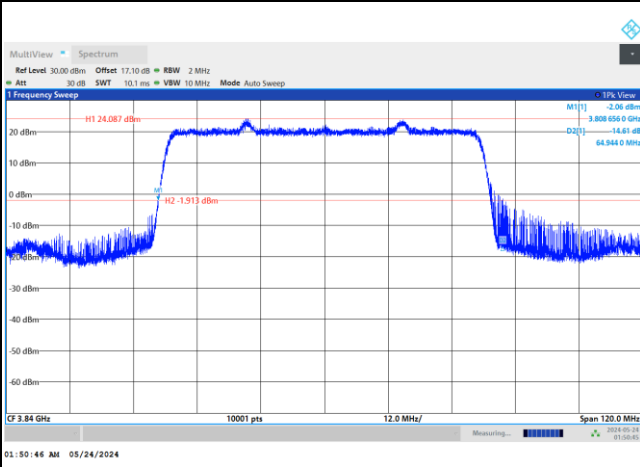

FR1 n77 / 50MHz / DFT-S OFDM / Middle Channel / Full RB

PI/2 BPSK

FR1 n77 / 50MHz / CP OFDM / Middle Channel / Full RB

QPSK

16QAM

64QAM

256QAM

FR1 n77 / 60MHz / DFT-S OFDM / Middle Channel / Full RB

PI/2 BPSK

FR1 n77 / 60MHz / CP OFDM / Middle Channel / Full RB

QPSK

16QAM

64QAM

256QAM

FR1 n77 / 70MHz / DFT-S OFDM / Middle Channel / Full RB

PI/2 BPSK