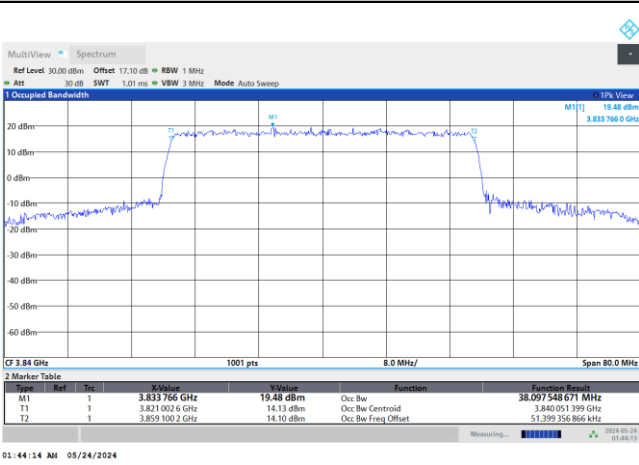

QPSK

16QAM

64QAM

256QAM

FR1 n77 / 40MHz / DFT-S OFDM / Middle Channel / Full RB

PI/2 BPSK

FR1 n77 / 40MHz / CP OFDM / Middle Channel / Full RB

QPSK