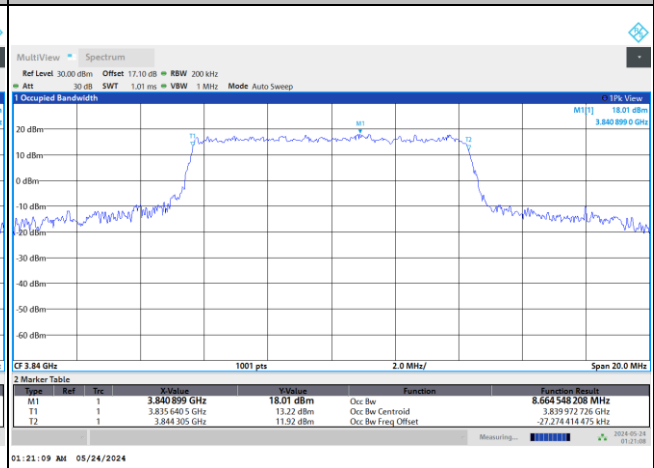

FR1 n77 / 10MHz / DFT-S OFDM / Middle Channel / Full RB

PI/2 BPSK

FR1 n77 / 10MHz / CP OFDM / Middle Channel / Full RB

QPSK

16QAM

64QAM

256QAM

FR1 n77 / 15MHz / DFT-S OFDM / Middle Channel / Full RB