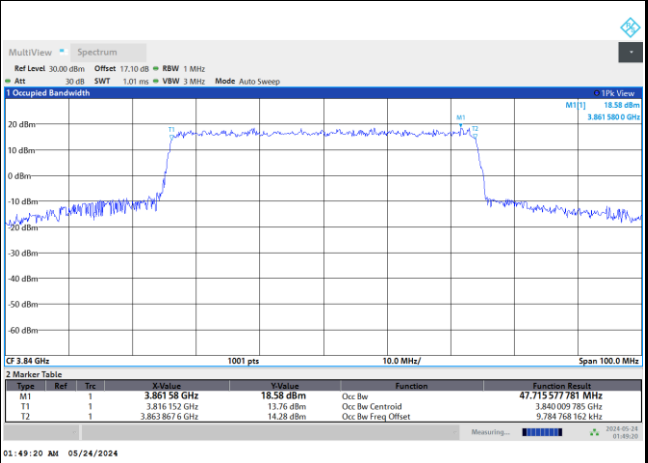

16QAM

64QAM

256QAM

FR1 n77 / 50MHz / DFT-S OFDM / Middle Channel / Full RB

PI/2 BPSK

FR1 n77 / 50MHz / CP OFDM / Middle Channel / Full RB

QPSK

16QAM