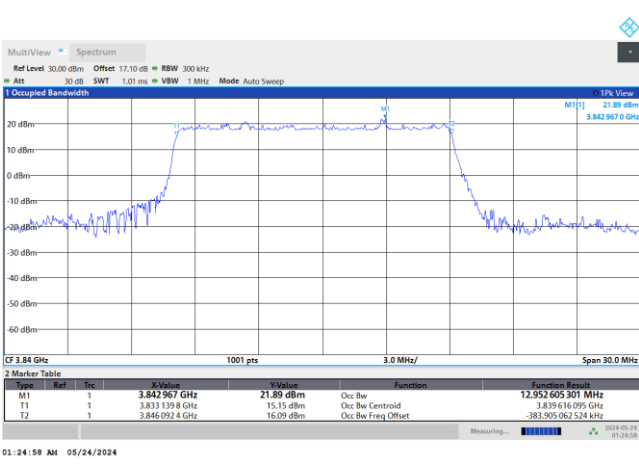

FR1 n77 / 15MHz / DFT-S OFDM / Middle Channel / Full RB

PI/2 BPSK