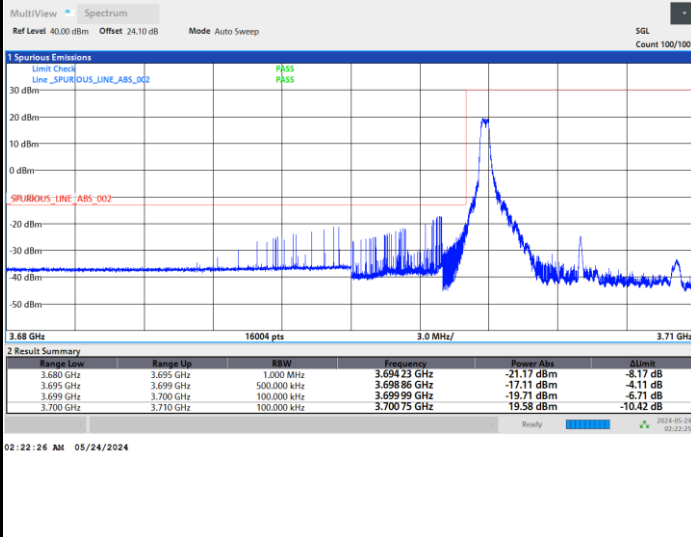

FR1 n77 / 10MHz / DFT-S OFDM / 16QAM

Lowest Band Edge / 1RB0

Highest Band Edge / 1RBmax