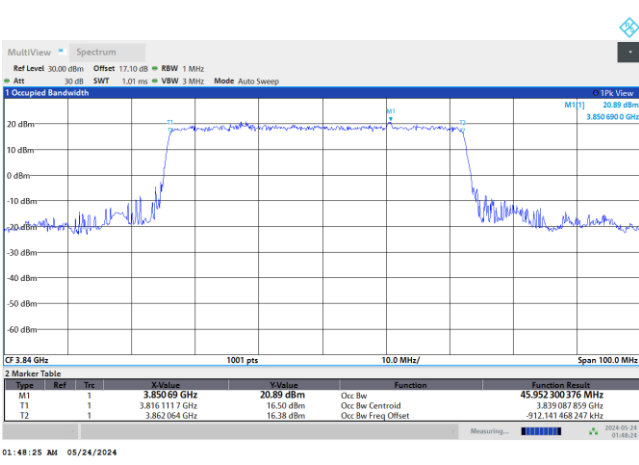

16QAM

64QAM

256QAM

FR1 n77 / 50MHz / DFT-S OFDM / Middle Channel / Full RB

PI/2 BPSK

FR1 n77 / 50MHz / CP OFDM / Middle Channel / Full RB

QPSK

16QAM