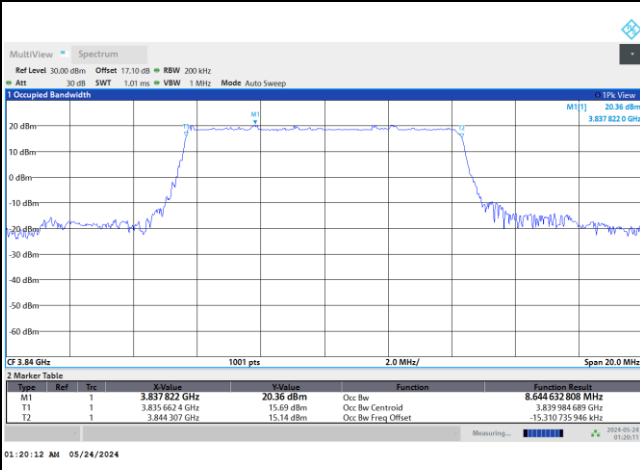

FR1 n77 / 10MHz / DFT-S OFDM / Middle Channel / Full RB

PI/2 BPSK