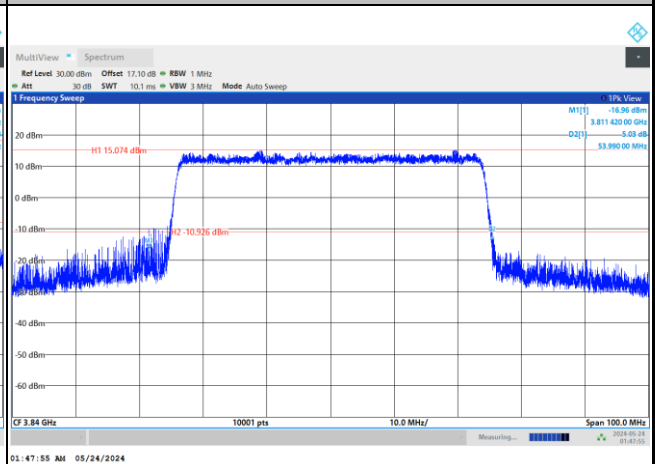

FR1 n77 / 50MHz / DFT-S OFDM / Middle Channel / Full RB

PI/2 BPSK

FR1 n77 / 50MHz / CP OFDM / Middle Channel / Full RB

QPSK

16QAM

64QAM

256QAM

FR1 n77 / 60MHz / DFT-S OFDM / Middle Channel / Full RB