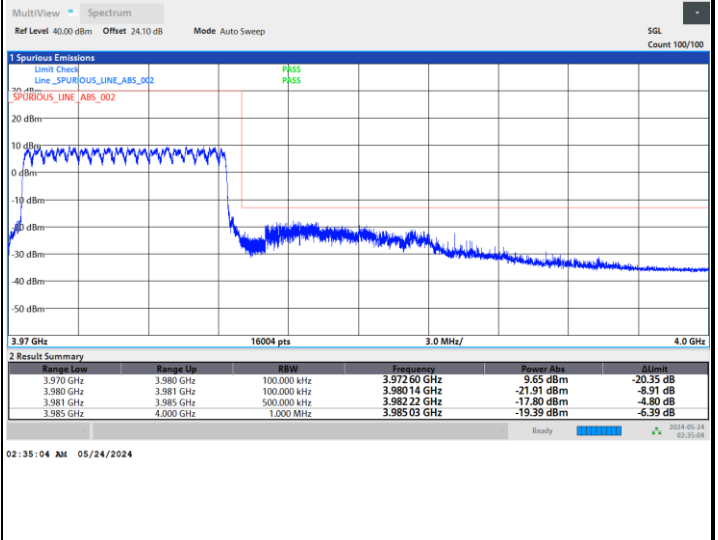

Highest Band Edge / 1RBmax

Lowest Band Edge / Full RB

Highest Band Edge / Full RB

FR1 n77 / 10MHz / DFT-S OFDM / QPSK

Lowest Band Edge / 1RB0

Highest Band Edge / 1RBmax

Lowest Band Edge / Full RB

Highest Band Edge / Full RB

FR1 n77 / 10MHz / DFT-S OFDM / 16QAM

Lowest Band Edge / 1RB0

Highest Band Edge / 1RBmax

Lowest Band Edge / Full RB

Highest Band Edge / Full RB