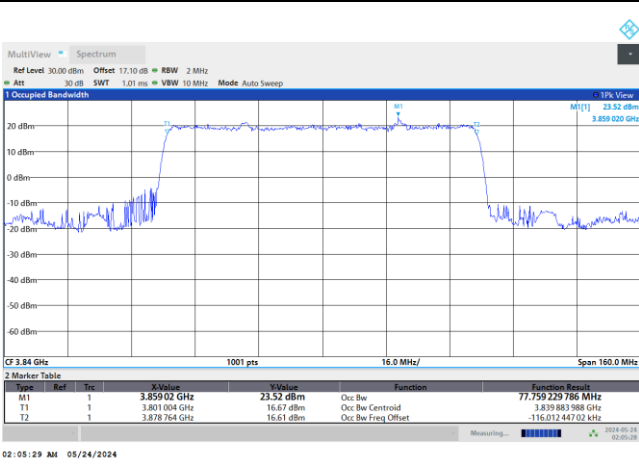

FR1 n77 / 80MHz / DFT-S OFDM / Middle Channel / Full RB

PI/2 BPSK