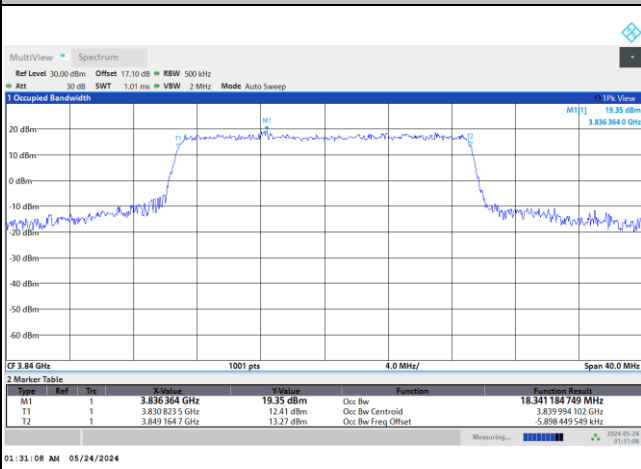

FR1 n77 / 20MHz / CP OFDM / Middle Channel / Full RB

QPSK

16QAM

64QAM

256QAM

FR1 n77 / 30MHz / DFT-S OFDM / Middle Channel / Full RB

PI/2 BPSK

FR1 n77 / 30MHz / CP OFDM / Middle Channel / Full RB