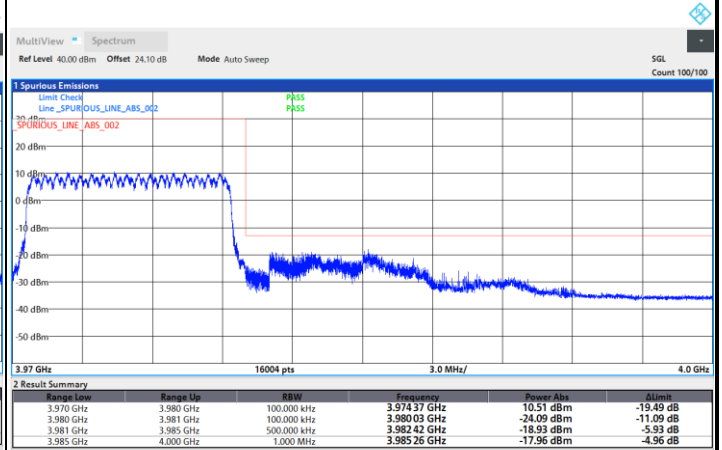

FR1 n77 / 100MHz / CP OFDM / Middle Channel / Full RB

QPSK

16QAM

64QAM

256QAM

Conducted Band Edge

FR1 n77 / 10MHz / DFT-S OFDM / PI/2 BPSK

Lowest Band Edge / 1RB0

Highest Band Edge / 1RBmax

Lowest Band Edge / Full RB

Highest Band Edge / Full RB

FR1 n77 / 10MHz / DFT-S OFDM / QPSK

Lowest Band Edge / 1RB0

Highest Band Edge / 1RBmax

Lowest Band Edge / Full RB

Highest Band Edge / Full RB