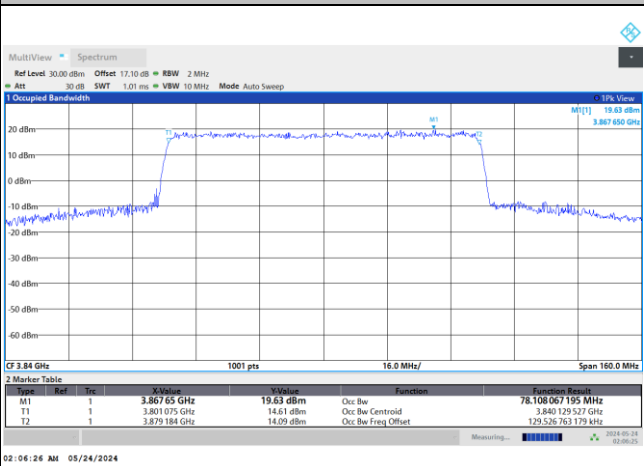

FR1 n77 / 80MHz / DFT-S OFDM / Middle Channel / Full RB

PI/2 BPSK

FR1 n77 / 80MHz / CP OFDM / Middle Channel / Full RB

QPSK

16QAM

64QAM

256QAM

FR1 n77 / 90MHz / DFT-S OFDM / Middle Channel / Full RB