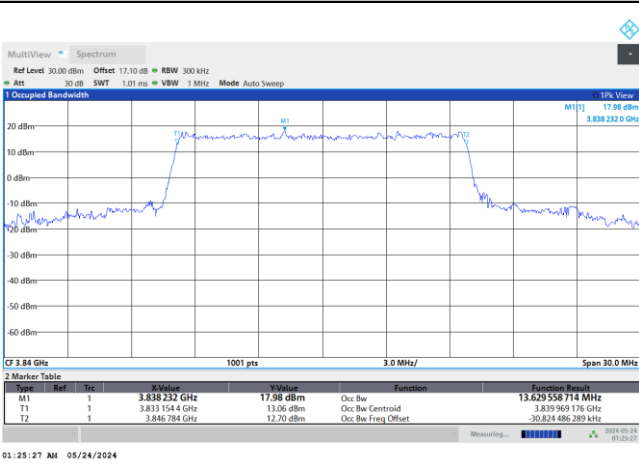

FR1 n77 / 15MHz / CP OFDM / Middle Channel / Full RB

QPSK