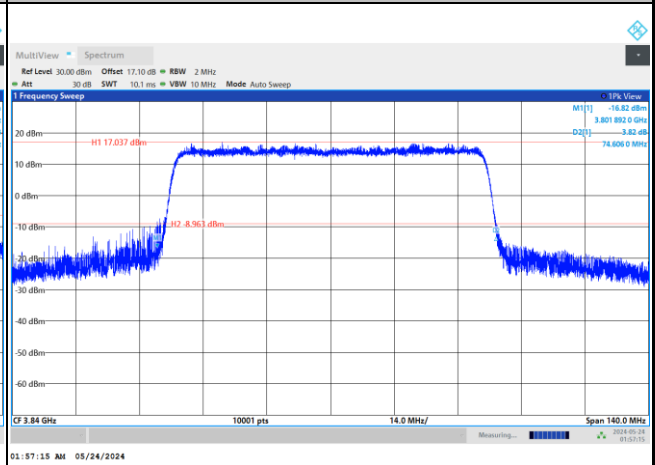

FR1 n77 / 70MHz / CP OFDM / Middle Channel / Full RB

QPSK

16QAM

64QAM

256QAM

FR1 n77 / 80MHz / DFT-S OFDM / Middle Channel / Full RB

PI/2 BPSK

FR1 n77 / 80MHz / CP OFDM / Middle Channel / Full RB