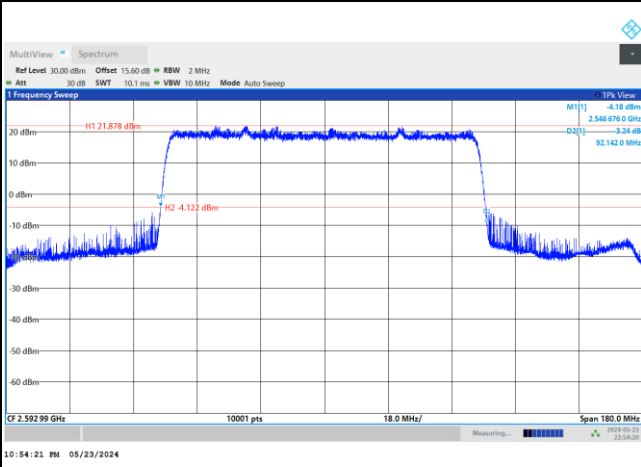

FR1 n41 / 90MHz / DFT-S OFDM / Middle Channel / Full RB

PI/2 BPSK