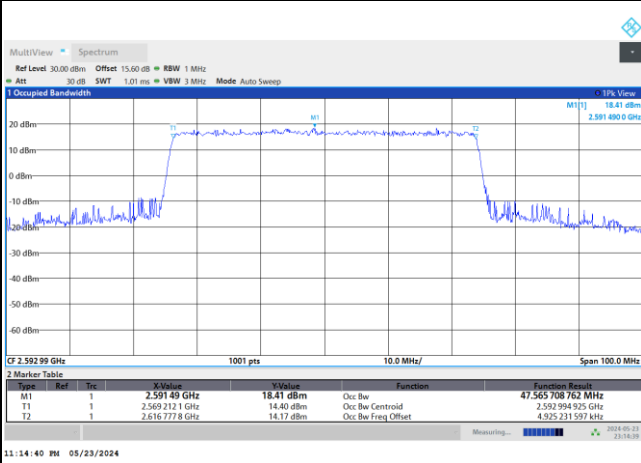

16QAM

64QAM

256QAM

FR1 n41 / 50MHz / DFT-S OFDM / Middle Channel / Full RB

PI/2 BPSK

FR1 n41 / 50MHz / CP OFDM / Middle Channel / Full RB

QPSK

16QAM