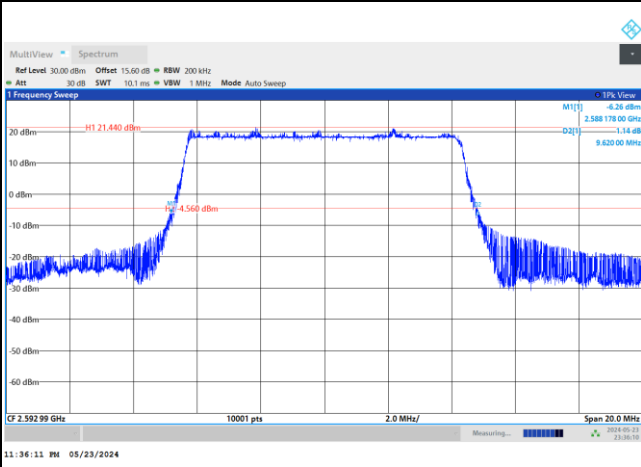

FR1 n41 / 10MHz / DFT-S OFDM / Middle Channel / Full RB

PI/2 BPSK

FR1 n41 / 10MHz / CP OFDM / Middle Channel / Full RB

QPSK

16QAM

64QAM

256QAM

FR1 n41 / 15MHz / DFT-S OFDM / Middle Channel / Full RB