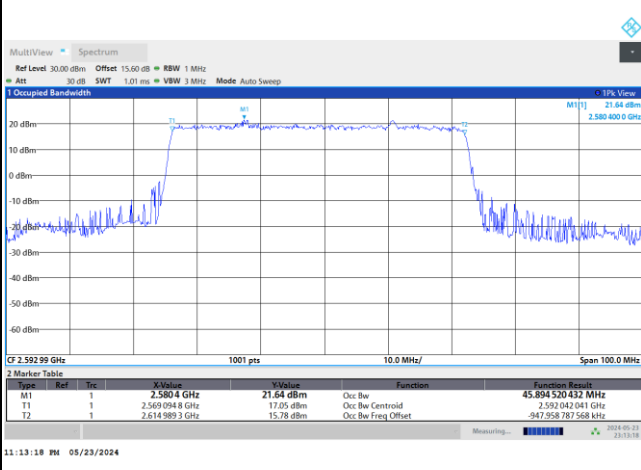

16QAM

64QAM

256QAM

FR1 n41 / 50MHz / DFT-S OFDM / Middle Channel / Full RB

PI/2 BPSK

FR1 n41 / 50MHz / CP OFDM / Middle Channel / Full RB

QPSK

16QAM