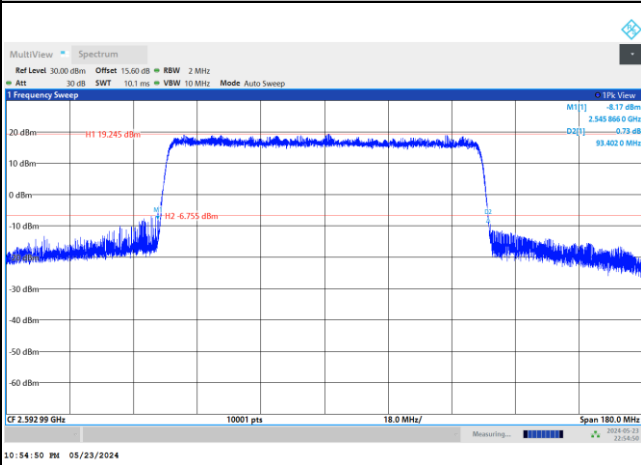

FR1 n41 / 90MHz / CP OFDM / Middle Channel / Full RB

QPSK