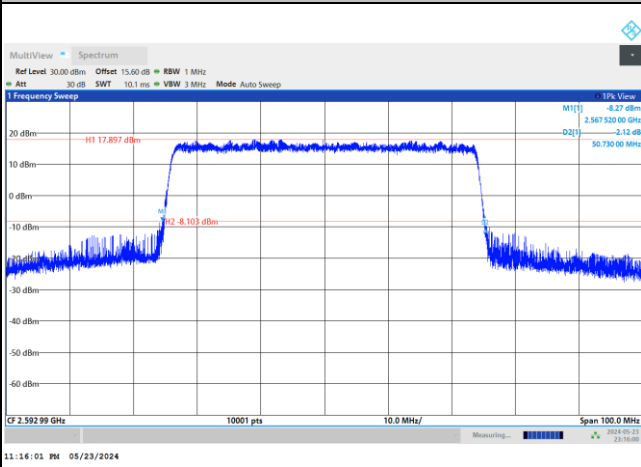

FR1 n41 / 50MHz / DFT-S OFDM / Middle Channel / Full RB

PI/2 BPSK

FR1 n41 / 50MHz / CP OFDM / Middle Channel / Full RB

QPSK

16QAM

64QAM

256QAM