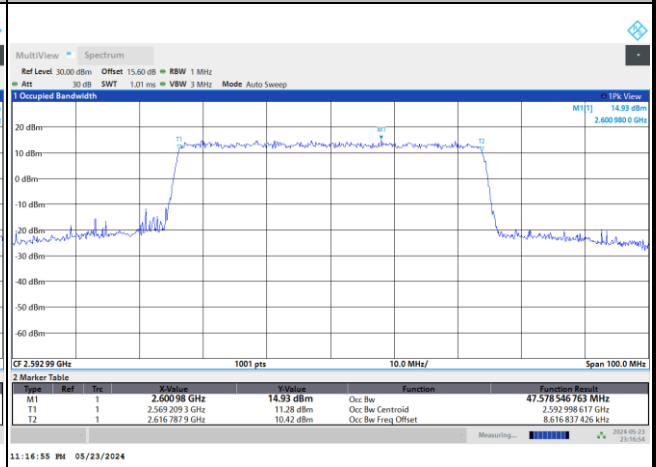

FR1 n41 / 50MHz / DFT-S OFDM / Middle Channel / Full RB

PI/2 BPSK

FR1 n41 / 50MHz / CP OFDM / Middle Channel / Full RB

QPSK

16QAM

64QAM

256QAM