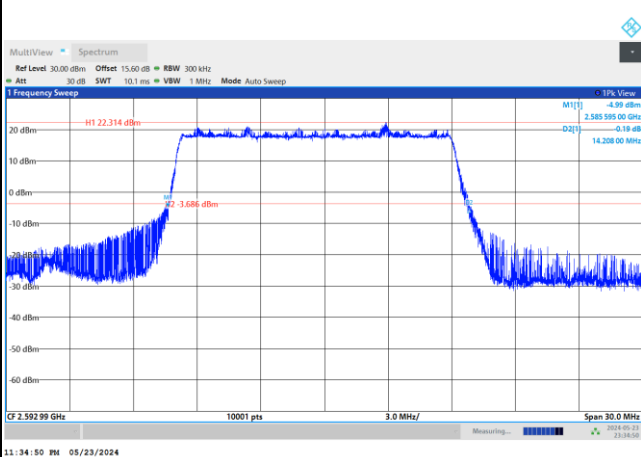

FR1 n41 / 15MHz / DFT-S OFDM / Middle Channel / Full RB

PI/2 BPSK