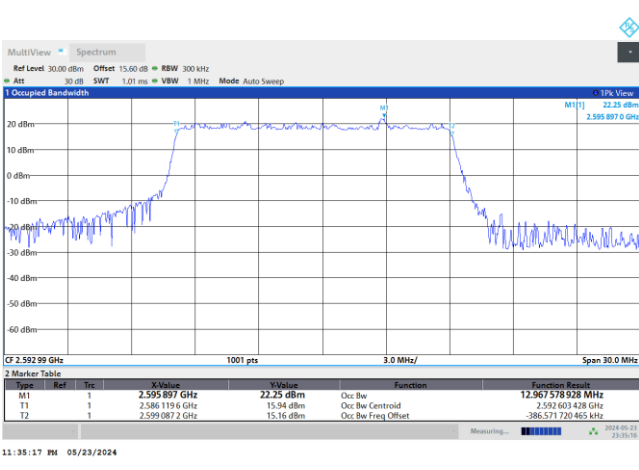

FR1 n41 / 15MHz / DFT-S OFDM / Middle Channel / Full RB

PI/2 BPSK