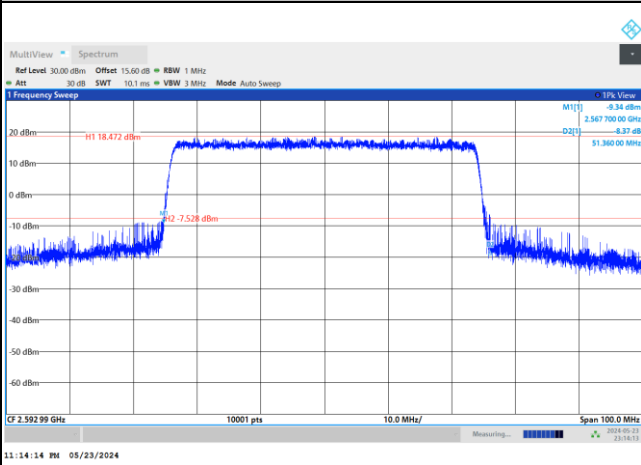

16QAM

64QAM

256QAM

FR1 n41 / 50MHz / DFT-S OFDM / Middle Channel / Full RB

PI/2 BPSK

FR1 n41 / 50MHz / CP OFDM / Middle Channel / Full RB

QPSK

16QAM