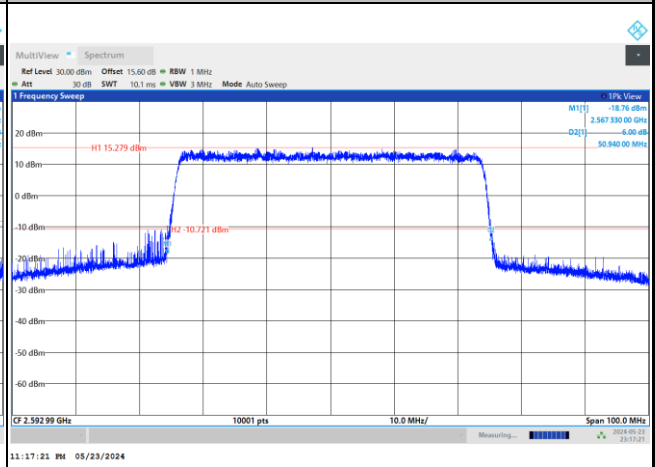

FR1 n41 / 50MHz / DFT-S OFDM / Middle Channel / Full RB

PI/2 BPSK

FR1 n41 / 50MHz / CP OFDM / Middle Channel / Full RB

QPSK

16QAM

64QAM

256QAM