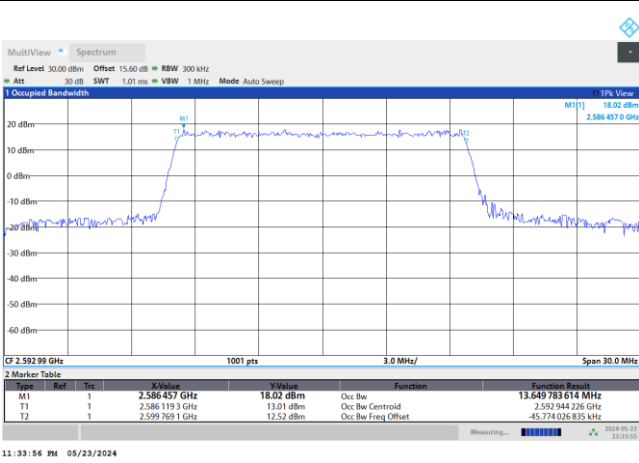

FR1 n41 / 15MHz / CP OFDM / Middle Channel / Full RB

QPSK