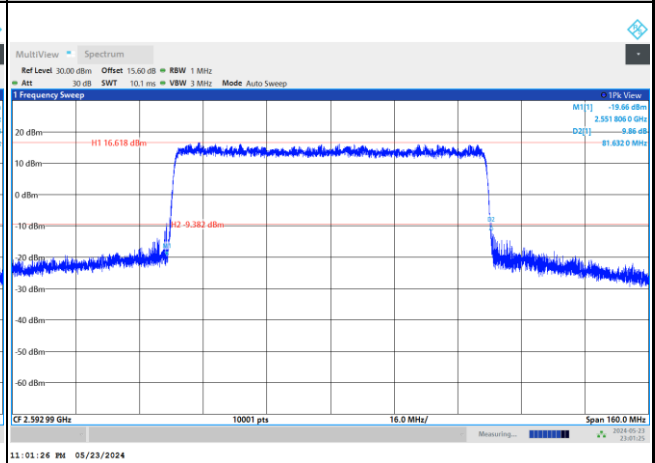

FR1 n41 / 80MHz / DFT-S OFDM / Middle Channel / Full RB

PI/2 BPSK

FR1 n41 / 80MHz / CP OFDM / Middle Channel / Full RB

QPSK

16QAM

64QAM

256QAM

FR1 n41 / 90MHz / DFT-S OFDM / Middle Channel / Full RB