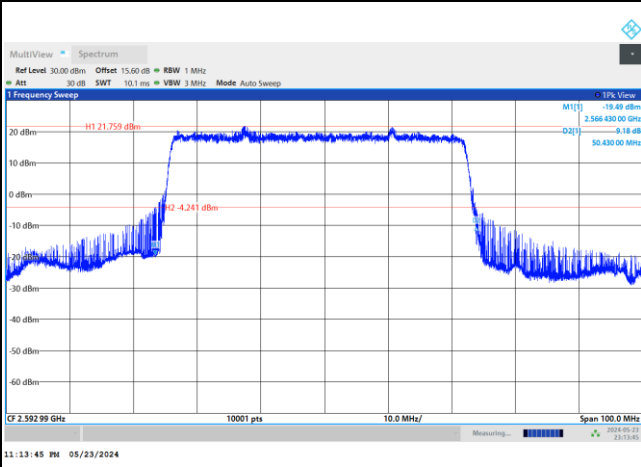

16QAM

64QAM

256QAM

FR1 n41 / 50MHz / DFT-S OFDM / Middle Channel / Full RB

PI/2 BPSK

FR1 n41 / 50MHz / CP OFDM / Middle Channel / Full RB

QPSK

16QAM