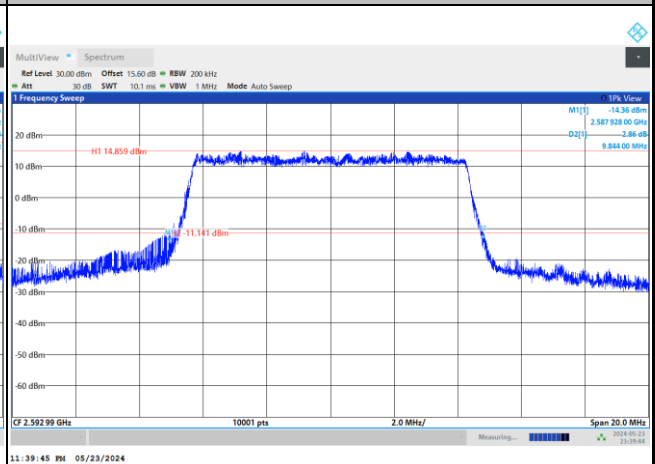

FR1 n41 / 10MHz / DFT-S OFDM / Middle Channel / Full RB

PI/2 BPSK

FR1 n41 / 10MHz / CP OFDM / Middle Channel / Full RB

QPSK

16QAM

64QAM

256QAM

FR1 n41 / 15MHz / DFT-S OFDM / Middle Channel / Full RB