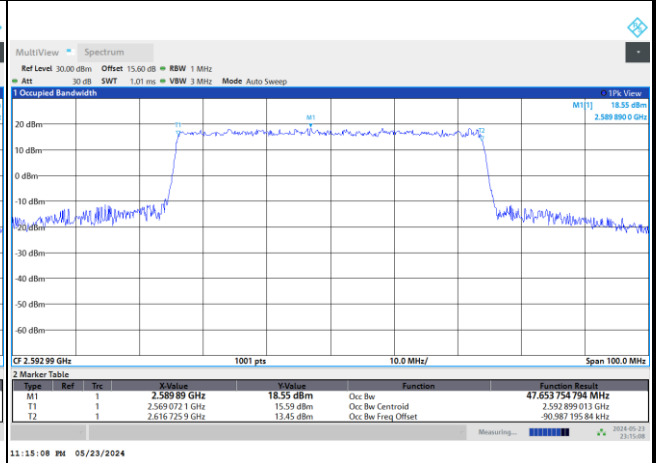

16QAM

64QAM

256QAM

FR1 n41 / 50MHz / DFT-S OFDM / Middle Channel / Full RB

PI/2 BPSK

FR1 n41 / 50MHz / CP OFDM / Middle Channel / Full RB

QPSK

16QAM