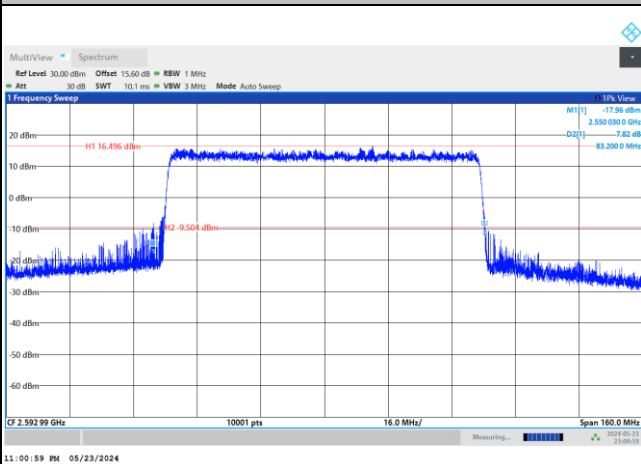

FR1 n41 / 80MHz / DFT-S OFDM / Middle Channel / Full RB

PI/2 BPSK

FR1 n41 / 80MHz / CP OFDM / Middle Channel / Full RB

QPSK

16QAM

64QAM

256QAM

FR1 n41 / 90MHz / DFT-S OFDM / Middle Channel / Full RB