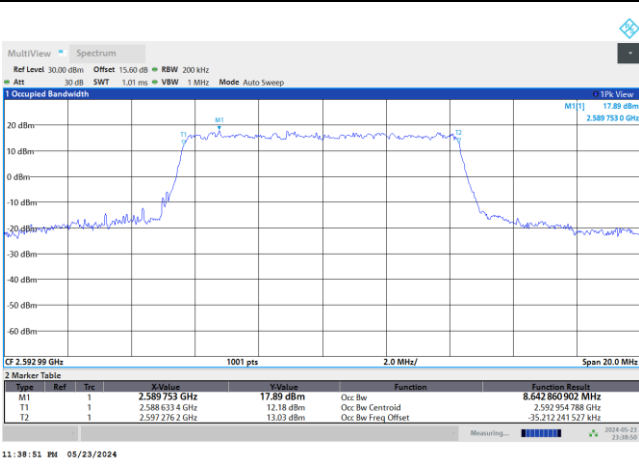

FR1 n41 / 10MHz / DFT-S OFDM / Middle Channel / Full RB

PI/2 BPSK

FR1 n41 / 10MHz / CP OFDM / Middle Channel / Full RB

QPSK

16QAM

64QAM

256QAM

FR1 n41 / 15MHz / DFT-S OFDM / Middle Channel / Full RB