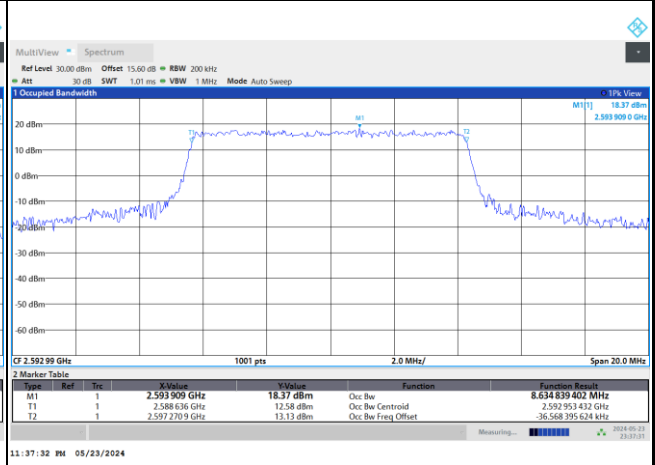

FR1 n41 / 10MHz / DFT-S OFDM / Middle Channel / Full RB

PI/2 BPSK

FR1 n41 / 10MHz / CP OFDM / Middle Channel / Full RB

QPSK

16QAM

64QAM

256QAM

FR1 n41 / 15MHz / DFT-S OFDM / Middle Channel / Full RB