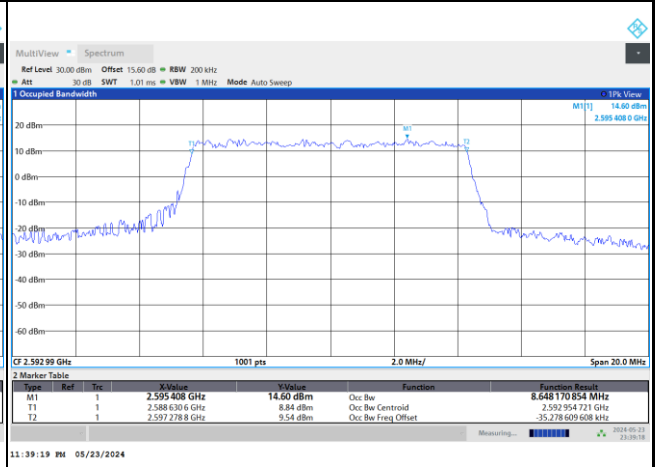

FR1 n41 / 10MHz / DFT-S OFDM / Middle Channel / Full RB

PI/2 BPSK

FR1 n41 / 10MHz / CP OFDM / Middle Channel / Full RB

QPSK

16QAM

64QAM

256QAM

FR1 n41 / 15MHz / DFT-S OFDM / Middle Channel / Full RB