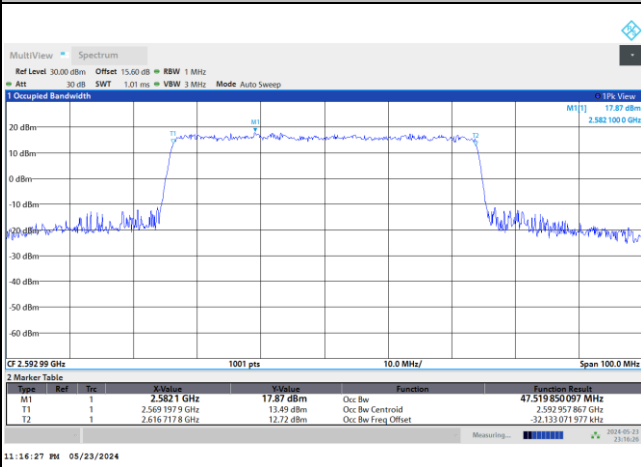

FR1 n41 / 50MHz / DFT-S OFDM / Middle Channel / Full RB

PI/2 BPSK

FR1 n41 / 50MHz / CP OFDM / Middle Channel / Full RB

QPSK

16QAM

64QAM

256QAM