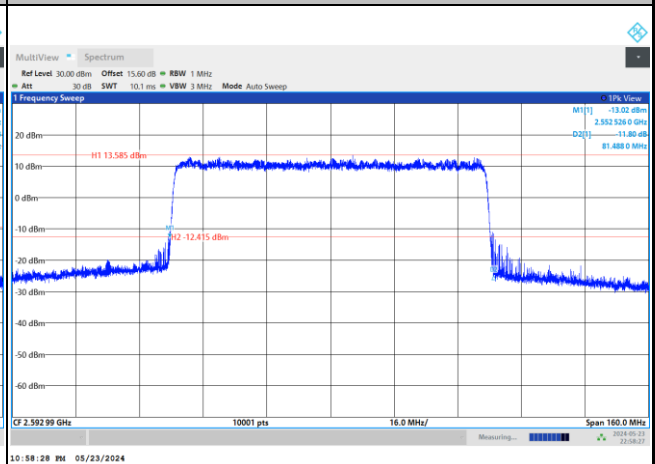

FR1 n41 / 80MHz / DFT-S OFDM / Middle Channel / Full RB

PI/2 BPSK

FR1 n41 / 80MHz / CP OFDM / Middle Channel / Full RB

QPSK

16QAM

64QAM

256QAM

FR1 n41 / 90MHz / DFT-S OFDM / Middle Channel / Full RB