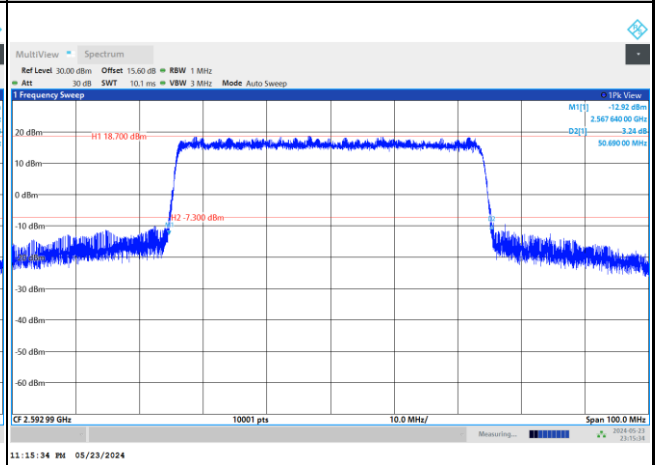

16QAM

64QAM

256QAM

FR1 n41 / 50MHz / DFT-S OFDM / Middle Channel / Full RB

PI/2 BPSK

FR1 n41 / 50MHz / CP OFDM / Middle Channel / Full RB

QPSK

16QAM