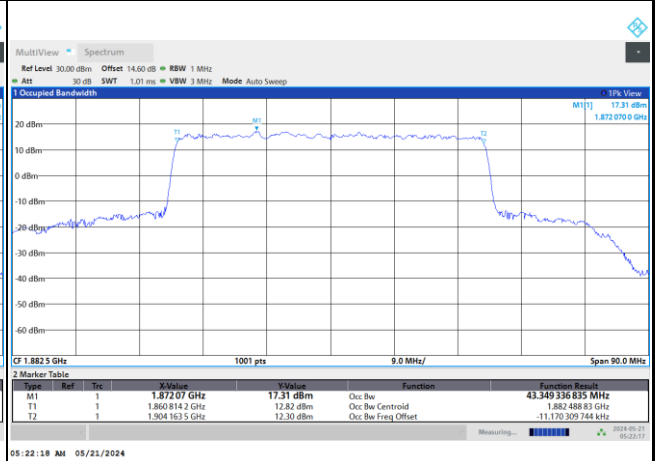

FR1 n25 / 45MHz / DFT-S OFDM / Middle Channel / Full RB

PI/2 BPSK

FR1 n25 / 45MHz / CP OFDM / Middle Channel / Full RB

QPSK

16QAM

64QAM

256QAM