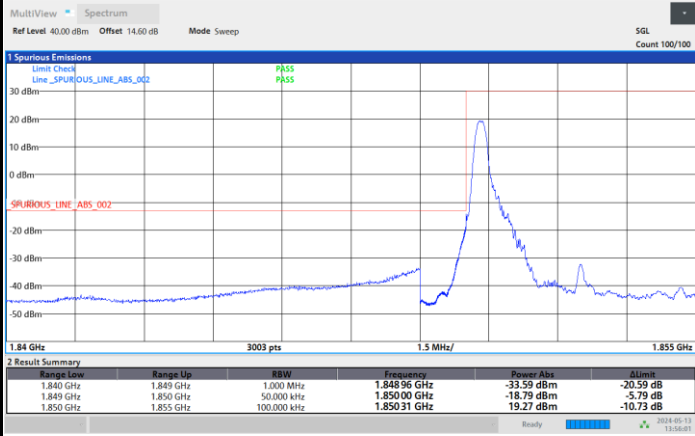

FR1 n25 / 5MHz / DFT-S OFDM / PI/2 BPSK

Lowest Band Edge / 1RB0

Highest Band Edge / 1RBmax

Lowest Band Edge / Full RB

Highest Band Edge / Full RB

FR1 n25 / 5MHz / DFT-S OFDM / QPSK

Lowest Band Edge / 1RB0

Highest Band Edge / 1RBmax

Lowest Band Edge / Full RB

Highest Band Edge / Full RB

FR1 n25 / 5MHz / DFT-S OFDM / 16QAM

Lowest Band Edge / 1RB0

Highest Band Edge / 1RBmax

Lowest Band Edge / Full RB

Highest Band Edge / Full RB

FR1 n25 / 5MHz / DFT-S OFDM / 64QAM

Lowest Band Edge / 1RB0

Highest Band Edge / 1RBmax

Lowest Band Edge / Full RB

Highest Band Edge / Full RB

FR1 n25 / 5MHz / DFT-S OFDM / 256QAM

Lowest Band Edge / 1RB0

Highest Band Edge / 1RBmax

01:58:00 PM 05/13/2024

02:07:54 PM 05/13/2024

Lowest Band Edge / Full RB

Highest Band Edge / Full RB

01:58:58 PM 05/13/2024

02:08:52 PM 05/13/2024