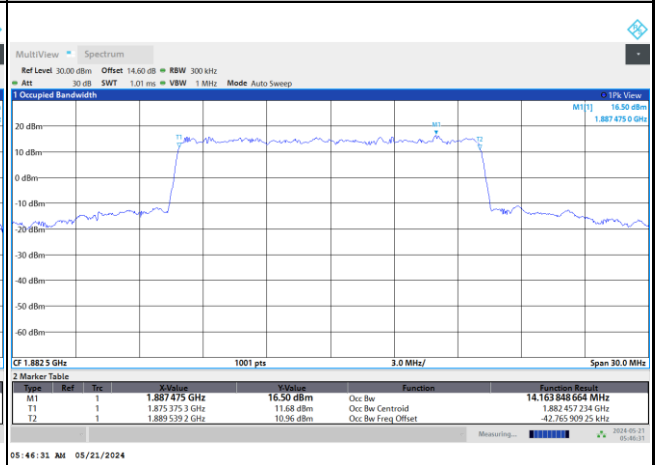

FR1 n25 / 15MHz / DFT-S OFDM / Middle Channel / Full RB

PI/2 BPSK

FR1 n25 / 15MHz / CP OFDM / Middle Channel / Full RB

QPSK

16QAM

64QAM

256QAM