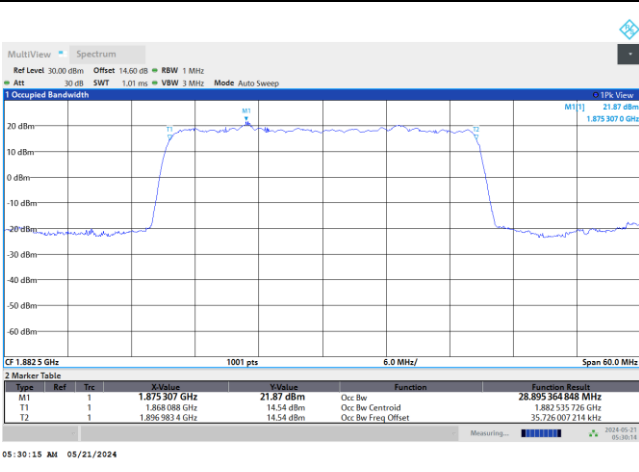

16QAM

64QAM

256QAM

FR1 n25 / 30MHz / DFT-S OFDM / Middle Channel / Full RB

PI/2 BPSK

FR1 n25 / 30MHz / CP OFDM / Middle Channel / Full RB

QPSK

16QAM