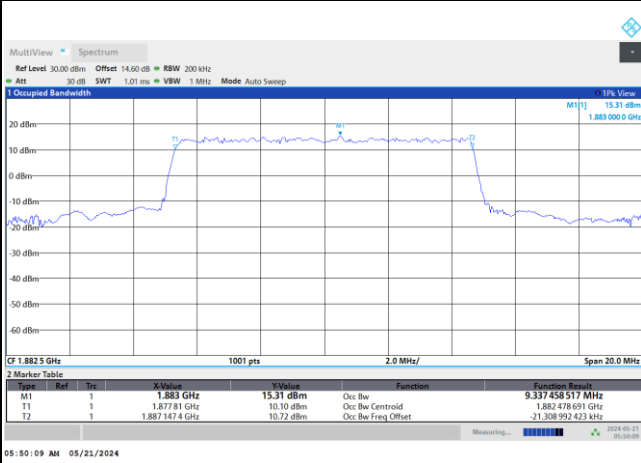

FR1 n25 / 10MHz / CP OFDM / Middle Channel / Full RB

QPSK