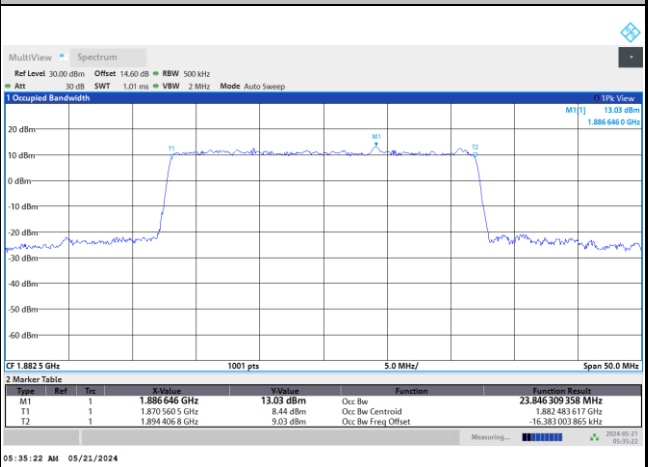

FR1 n25 / 25MHz / DFT-S OFDM / Middle Channel / Full RB

PI/2 BPSK

FR1 n25 / 25MHz / CP OFDM / Middle Channel / Full RB

QPSK

16QAM

64QAM

256QAM