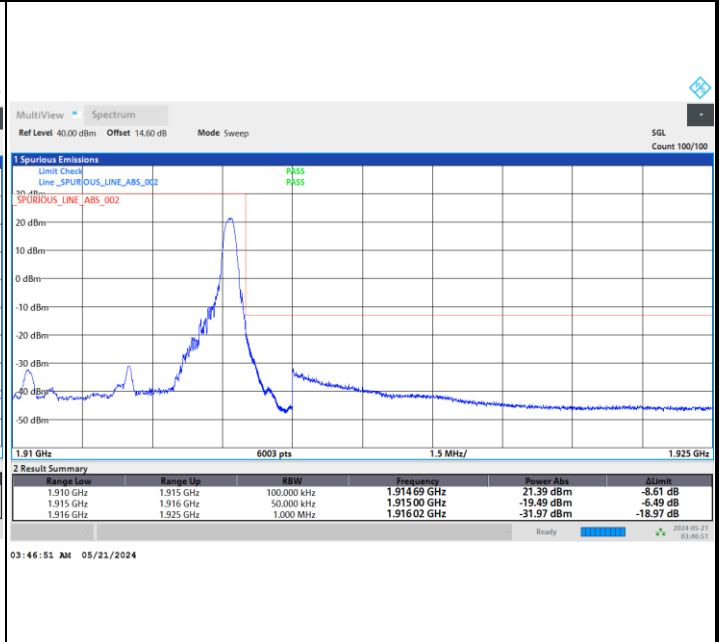

FR1 n25 / 5MHz / DFT-S OFDM / PI/2 BPSK

Lowest Band Edge / 1RB0

Highest Band Edge / 1RBmax

Lowest Band Edge / Full RB

Highest Band Edge / Full RB

FR1 n25 / 5MHz / DFT-S OFDM / QPSK

Lowest Band Edge / 1RB0

Highest Band Edge / 1RBmax

Lowest Band Edge / Full RB

Highest Band Edge / Full RB

FR1 n25 / 5MHz / DFT-S OFDM / 16QAM

Lowest Band Edge / 1RB0

Highest Band Edge / 1RBmax

Lowest Band Edge / Full RB

Highest Band Edge / Full RB

FR1 n25 / 5MHz / DFT-S OFDM / 64QAM