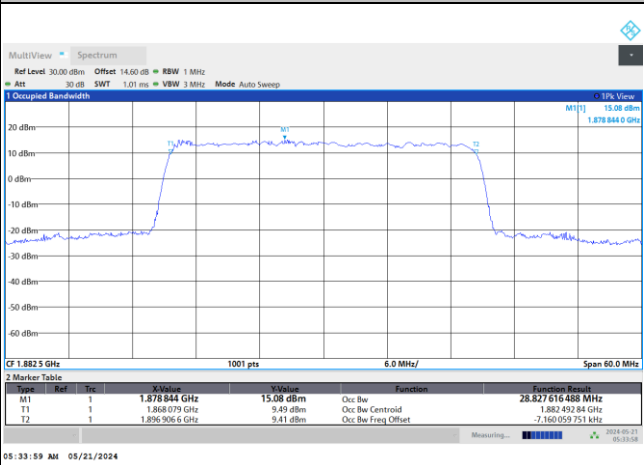

FR1 n25 / 30MHz / DFT-S OFDM / Middle Channel / Full RB

PI/2 BPSK

FR1 n25 / 30MHz / CP OFDM / Middle Channel / Full RB

QPSK

16QAM

64QAM

256QAM