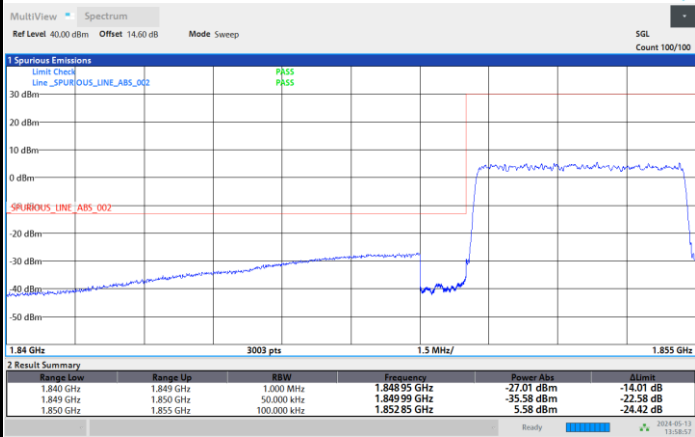

Lowest Band Edge / Full RB

Highest Band Edge / Full RB

FR1 n25 / 5MHz / DFT-S OFDM / 16QAM

Lowest Band Edge / 1RB0

Highest Band Edge / 1RBmax

Lowest Band Edge / Full RB

Highest Band Edge / Full RB

FR1 n25 / 5MHz / DFT-S OFDM / 64QAM

Lowest Band Edge / 1RB0

Highest Band Edge / 1RBmax

Lowest Band Edge / Full RB

Highest Band Edge / Full RB

FR1 n25 / 5MHz / DFT-S OFDM / 256QAM

Lowest Band Edge / 1RB0

Highest Band Edge / 1RBmax

01:58:00 PM 05/13/2024

02:07:54 PM 05/13/2024

Lowest Band Edge / Full RB

Highest Band Edge / Full RB

01:58:58 PM 05/13/2024

02:08:52 PM 05/13/2024