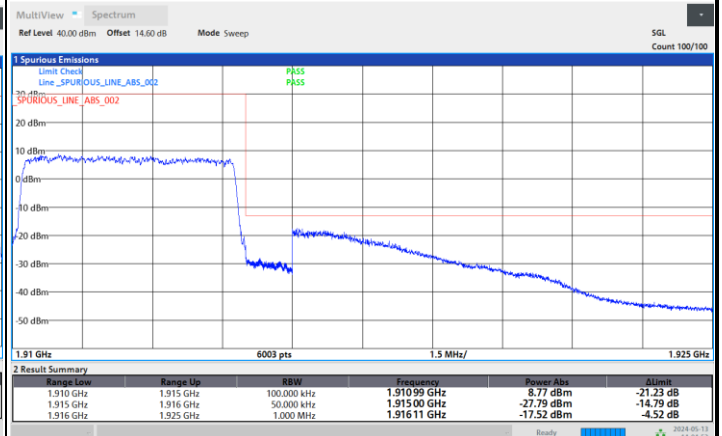

FR1 n25 / 5MHz / DFT-S OFDM / PI/2 BPSK

Lowest Band Edge / 1RB0

Highest Band Edge / 1RBmax

Lowest Band Edge / Full RB

Highest Band Edge / Full RB

FR1 n25 / 5MHz / DFT-S OFDM / QPSK

Lowest Band Edge / 1RB0

Highest Band Edge / 1RBmax

Lowest Band Edge / Full RB

Highest Band Edge / Full RB

FR1 n25 / 5MHz / DFT-S OFDM / 16QAM

Lowest Band Edge / 1RB0

Highest Band Edge / 1RBmax

Lowest Band Edge / Full RB

Highest Band Edge / Full RB

FR1 n25 / 5MHz / DFT-S OFDM / 64QAM

Lowest Band Edge / 1RB0

Highest Band Edge / 1RBmax

Lowest Band Edge / Full RB

Highest Band Edge / Full RB

FR1 n25 / 5MHz / DFT-S OFDM / 256QAM

Lowest Band Edge / 1RB0

Highest Band Edge / 1RBmax

01:58:00 PM 05/13/2024

02:07:54 PM 05/13/2024

Lowest Band Edge / Full RB

Highest Band Edge / Full RB

01:58:58 PM 05/13/2024

02:08:52 PM 05/13/2024