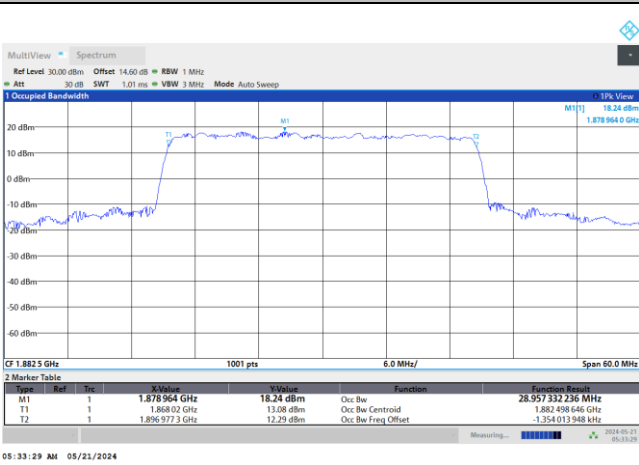

FR1 n25 / 30MHz / DFT-S OFDM / Middle Channel / Full RB

PI/2 BPSK

FR1 n25 / 30MHz / CP OFDM / Middle Channel / Full RB

QPSK

16QAM

64QAM

256QAM