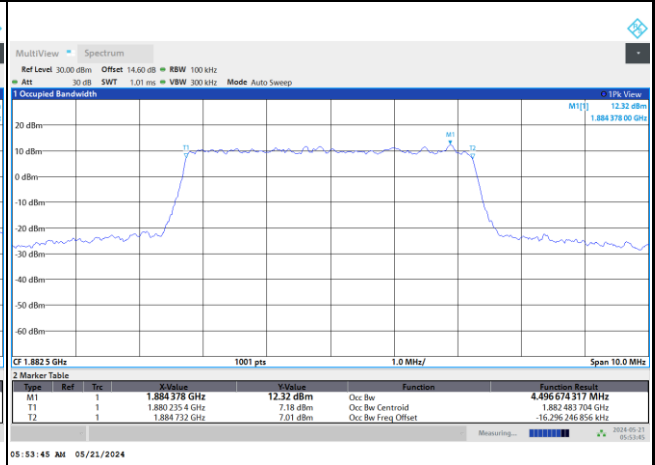

FR1 n25 / 5MHz / DFT-S OFDM / Middle Channel / Full RB

PI/2 BPSK

FR1 n25 / 5MHz / CP OFDM / Middle Channel / Full RB

QPSK

16QAM

64QAM

256QAM

FR1 n25 / 10MHz / DFT-S OFDM / Middle Channel / Full RB