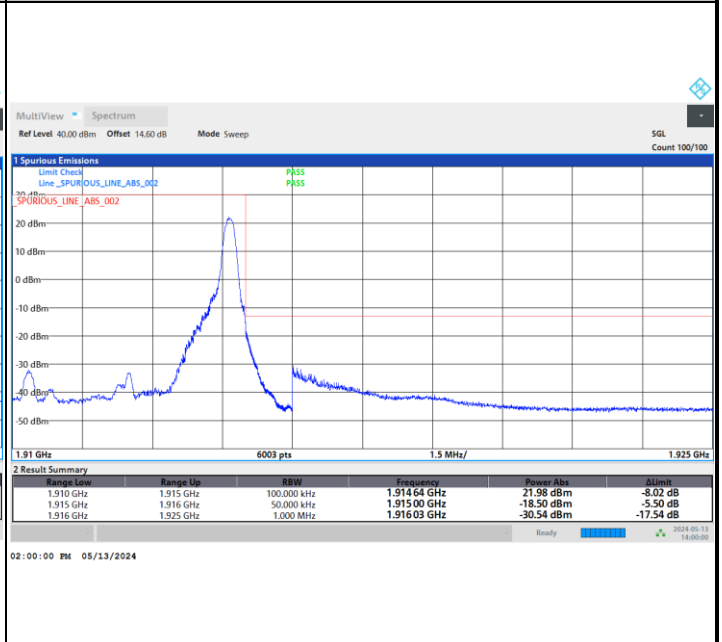

FR1 n25 / 45MHz / DFT-S OFDM / Middle Channel / Full RB

PI/2 BPSK

FR1 n25 / 45MHz / CP OFDM / Middle Channel / Full RB

QPSK

16QAM

64QAM

256QAM

Conducted Band Edge

FR1 n25 / 5MHz / DFT-S OFDM / PI/2 BPSK

Lowest Band Edge / 1RB0

Highest Band Edge / 1RBmax

Lowest Band Edge / Full RB

Highest Band Edge / Full RB

FR1 n25 / 5MHz / DFT-S OFDM / QPSK

Lowest Band Edge / 1RB0

Highest Band Edge / 1RBmax