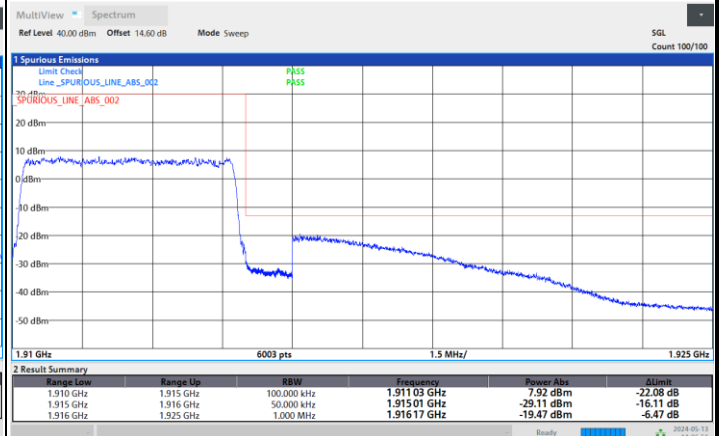

FR1 n25 / 5MHz / DFT-S OFDM / PI/2 BPSK

Lowest Band Edge / 1RB0

Highest Band Edge / 1RBmax

Lowest Band Edge / Full RB

Highest Band Edge / Full RB

FR1 n25 / 5MHz / DFT-S OFDM / QPSK

Lowest Band Edge / 1RB0

Highest Band Edge / 1RBmax

Lowest Band Edge / Full RB

Highest Band Edge / Full RB

FR1 n25 / 5MHz / DFT-S OFDM / 16QAM

Lowest Band Edge / 1RB0

Highest Band Edge / 1RBmax

Lowest Band Edge / Full RB

Highest Band Edge / Full RB

FR1 n25 / 5MHz / DFT-S OFDM / 64QAM

Lowest Band Edge / 1RB0

Highest Band Edge / 1RBmax

Lowest Band Edge / Full RB

Highest Band Edge / Full RB

FR1 n25 / 5MHz / DFT-S OFDM / 256QAM

Lowest Band Edge / 1RB0

Highest Band Edge / 1RBmax

01:58:00 PM 05/13/2024

02:07:54 PM 05/13/2024

Lowest Band Edge / Full RB

Highest Band Edge / Full RB

01:58:58 PM 05/13/2024

02:08:52 PM 05/13/2024