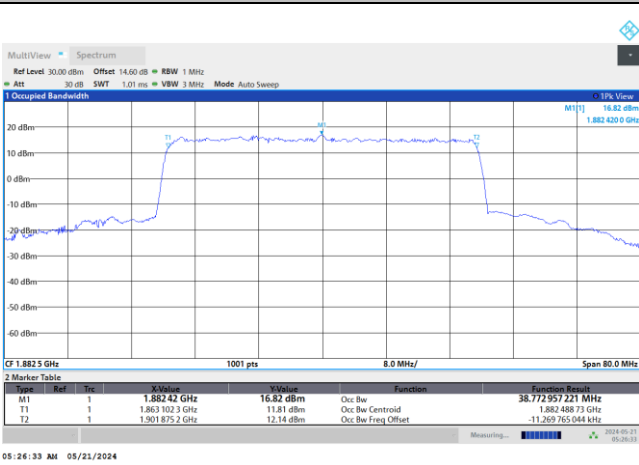

256QAM

FR1 n25 / 40MHz / DFT-S OFDM / Middle Channel / Full RB

PI/2 BPSK

FR1 n25 / 40MHz / CP OFDM / Middle Channel / Full RB

QPSK

16QAM

64QAM

256QAM