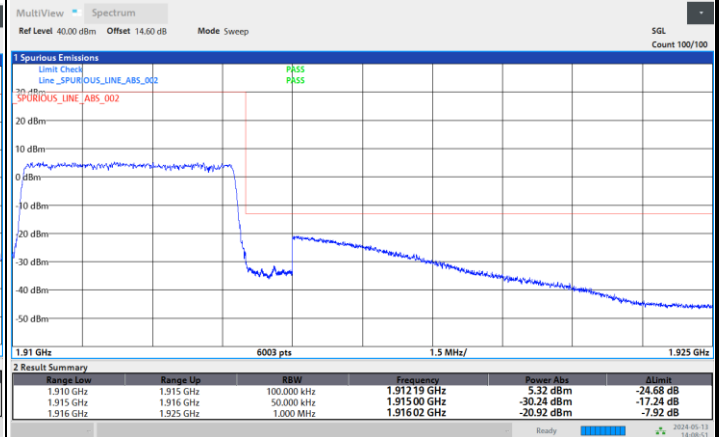

Lowest Band Edge / Full RB

Highest Band Edge / Full RB

FR1 n25 / 5MHz / DFT-S OFDM / 16QAM

Lowest Band Edge / 1RB0

Highest Band Edge / 1RBmax

Lowest Band Edge / Full RB

Highest Band Edge / Full RB

FR1 n25 / 5MHz / DFT-S OFDM / 64QAM

Lowest Band Edge / 1RB0

Highest Band Edge / 1RBmax

Lowest Band Edge / Full RB

Highest Band Edge / Full RB

FR1 n25 / 5MHz / DFT-S OFDM / 256QAM

Lowest Band Edge / 1RB0

Highest Band Edge / 1RBmax

01:58:00 PM 05/13/2024

02:07:54 PM 05/13/2024

Lowest Band Edge / Full RB

Highest Band Edge / Full RB

01:58:58 PM 05/13/2024

02:08:52 PM 05/13/2024