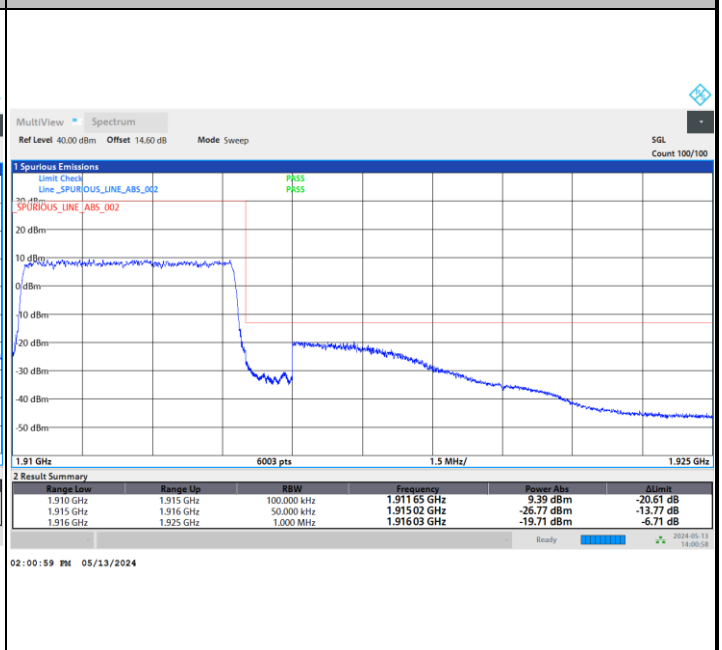

FR1 n25 / 5MHz / DFT-S OFDM / PI/2 BPSK

Lowest Band Edge / 1RB0

Highest Band Edge / 1RBmax

Lowest Band Edge / Full RB

Highest Band Edge / Full RB

FR1 n25 / 5MHz / DFT-S OFDM / QPSK

Lowest Band Edge / 1RB0

Highest Band Edge / 1RBmax

Lowest Band Edge / Full RB

Highest Band Edge / Full RB

FR1 n25 / 5MHz / DFT-S OFDM / 16QAM

Lowest Band Edge / 1RB0

Highest Band Edge / 1RBmax

Lowest Band Edge / Full RB

Highest Band Edge / Full RB

FR1 n25 / 5MHz / DFT-S OFDM / 64QAM