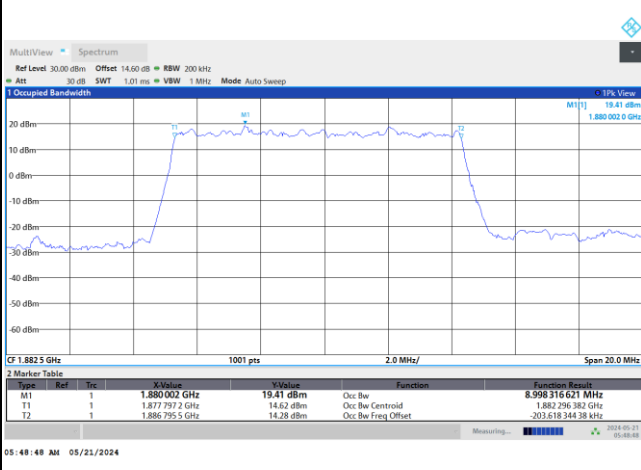

FR1 n25 / 10MHz / DFT-S OFDM / Middle Channel / Full RB

PI/2 BPSK