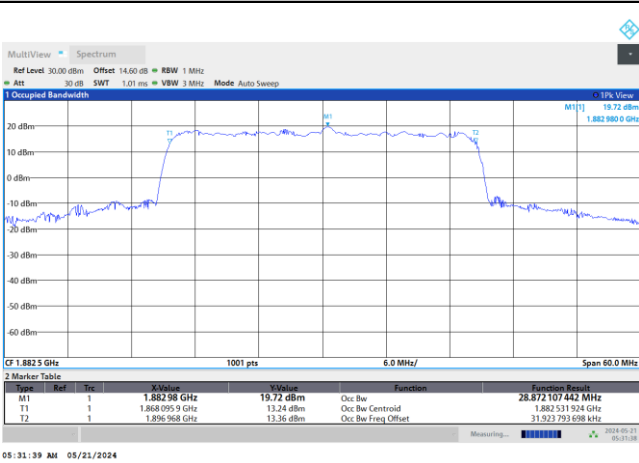

16QAM

64QAM

256QAM

FR1 n25 / 30MHz / DFT-S OFDM / Middle Channel / Full RB

PI/2 BPSK

FR1 n25 / 30MHz / CP OFDM / Middle Channel / Full RB

QPSK

16QAM