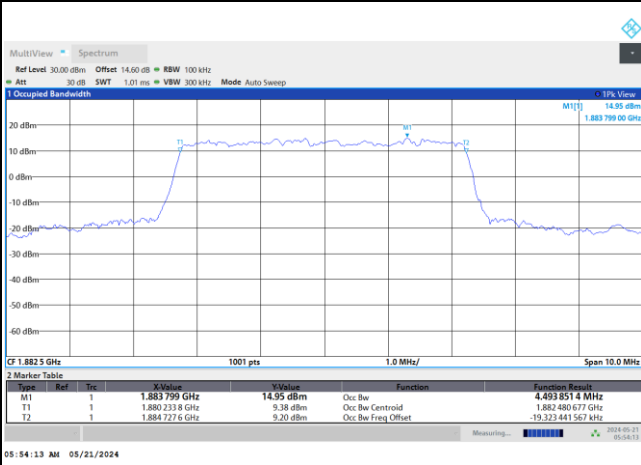

FR1 n25 / 5MHz / DFT-S OFDM / Middle Channel / Full RB

PI/2 BPSK

FR1 n25 / 5MHz / CP OFDM / Middle Channel / Full RB

QPSK

16QAM

64QAM

256QAM

FR1 n25 / 10MHz / DFT-S OFDM / Middle Channel / Full RB