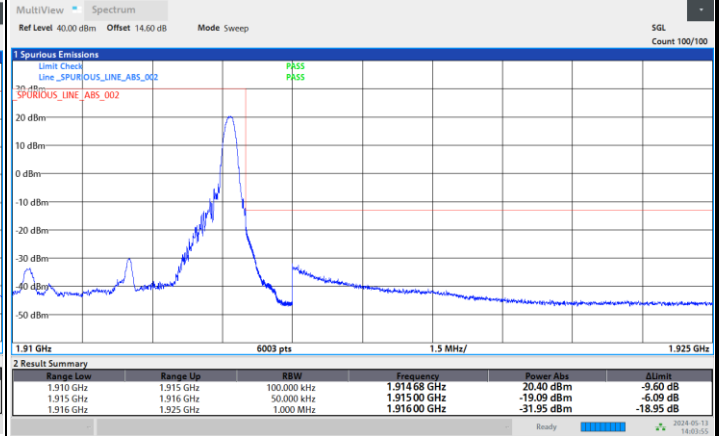

FR1 n25 / 5MHz / DFT-S OFDM / PI/2 BPSK

Lowest Band Edge / 1RB0

Highest Band Edge / 1RBmax

Lowest Band Edge / Full RB

Highest Band Edge / Full RB

FR1 n25 / 5MHz / DFT-S OFDM / QPSK

Lowest Band Edge / 1RB0

Highest Band Edge / 1RBmax

Lowest Band Edge / Full RB

Highest Band Edge / Full RB

FR1 n25 / 5MHz / DFT-S OFDM / 16QAM

Lowest Band Edge / 1RB0

Highest Band Edge / 1RBmax

Lowest Band Edge / Full RB

Highest Band Edge / Full RB

FR1 n25 / 5MHz / DFT-S OFDM / 64QAM

Lowest Band Edge / 1RB0

Highest Band Edge / 1RBmax

Lowest Band Edge / Full RB

Highest Band Edge / Full RB

FR1 n25 / 5MHz / DFT-S OFDM / 256QAM

Lowest Band Edge / 1RB0

Highest Band Edge / 1RBmax

01:58:00 PM 05/13/2024

02:07:54 PM 05/13/2024

Lowest Band Edge / Full RB

Highest Band Edge / Full RB

01:58:58 PM 05/13/2024

02:08:52 PM 05/13/2024