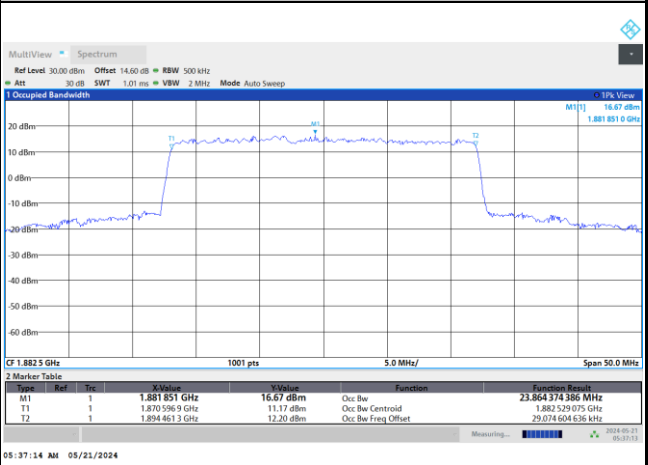

FR1 n25 / 25MHz / DFT-S OFDM / Middle Channel / Full RB

PI/2 BPSK

FR1 n25 / 25MHz / CP OFDM / Middle Channel / Full RB

QPSK

16QAM

64QAM

256QAM