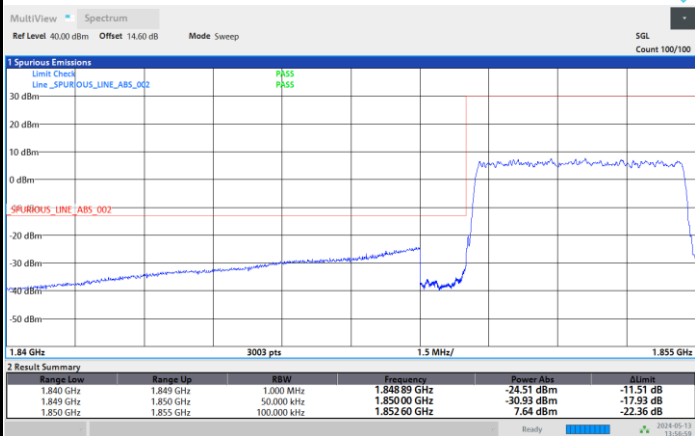

FR1 n25 / 5MHz / DFT-S OFDM / PI/2 BPSK

Lowest Band Edge / 1RB0

Highest Band Edge / 1RBmax

Lowest Band Edge / Full RB

Highest Band Edge / Full RB

FR1 n25 / 5MHz / DFT-S OFDM / QPSK

Lowest Band Edge / 1RB0

Highest Band Edge / 1RBmax

Lowest Band Edge / Full RB

Highest Band Edge / Full RB

FR1 n25 / 5MHz / DFT-S OFDM / 16QAM

Lowest Band Edge / 1RB0

Highest Band Edge / 1RBmax

Lowest Band Edge / Full RB

Highest Band Edge / Full RB

FR1 n25 / 5MHz / DFT-S OFDM / 64QAM

Lowest Band Edge / 1RB0

Highest Band Edge / 1RBmax

Lowest Band Edge / Full RB

Highest Band Edge / Full RB

FR1 n25 / 5MHz / DFT-S OFDM / 256QAM

Lowest Band Edge / 1RB0

Highest Band Edge / 1RBmax

01:58:00 PM 05/13/2024

02:07:54 PM 05/13/2024

Lowest Band Edge / Full RB

Highest Band Edge / Full RB

01:58:58 PM 05/13/2024

02:08:52 PM 05/13/2024