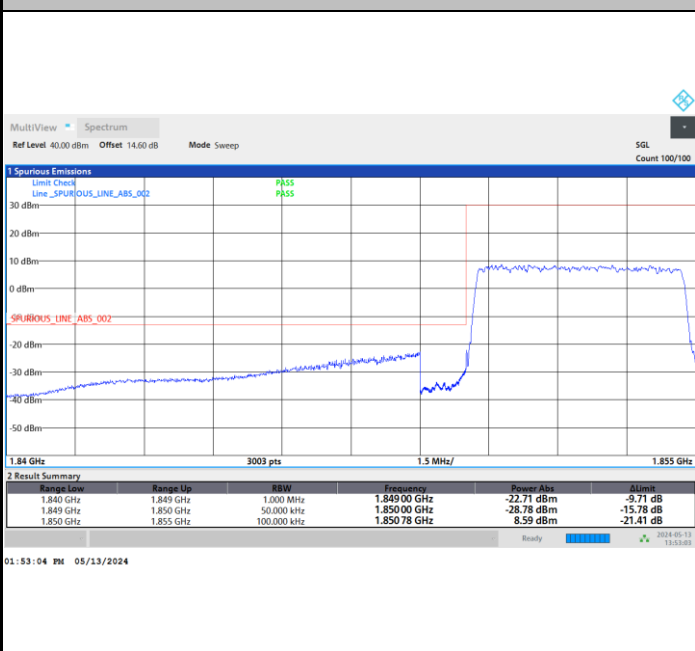

FR1 n25 / 5MHz / DFT-S OFDM / PI/2 BPSK

Lowest Band Edge / 1RB0

Highest Band Edge / 1RBmax

Lowest Band Edge / Full RB

Highest Band Edge / Full RB

FR1 n25 / 5MHz / DFT-S OFDM / QPSK

Lowest Band Edge / 1RB0

Highest Band Edge / 1RBmax

Lowest Band Edge / Full RB

Highest Band Edge / Full RB

FR1 n25 / 5MHz / DFT-S OFDM / 16QAM

Lowest Band Edge / 1RB0

Highest Band Edge / 1RBmax

Lowest Band Edge / Full RB

Highest Band Edge / Full RB

FR1 n25 / 5MHz / DFT-S OFDM / 64QAM