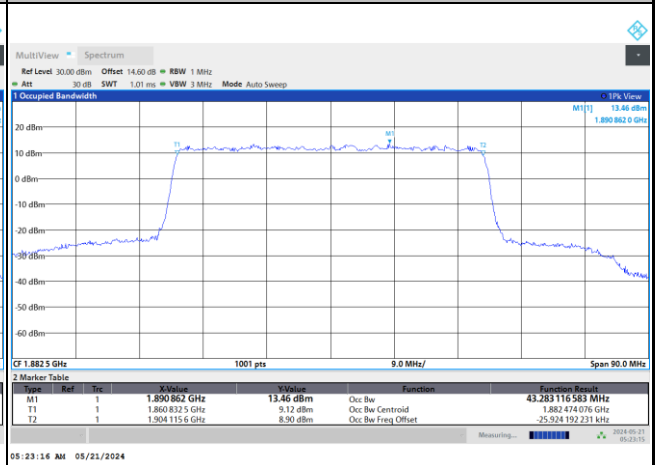

FR1 n25 / 45MHz / DFT-S OFDM / Middle Channel / Full RB

PI/2 BPSK

FR1 n25 / 45MHz / CP OFDM / Middle Channel / Full RB

QPSK

16QAM

64QAM

256QAM