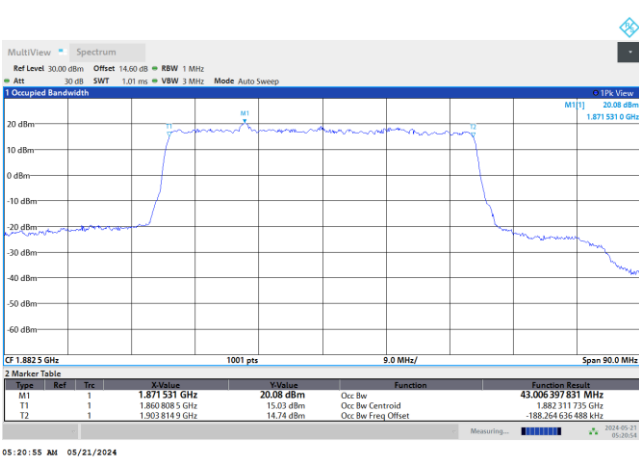

FR1 n25 / 45MHz / DFT-S OFDM / Middle Channel / Full RB

PI/2 BPSK