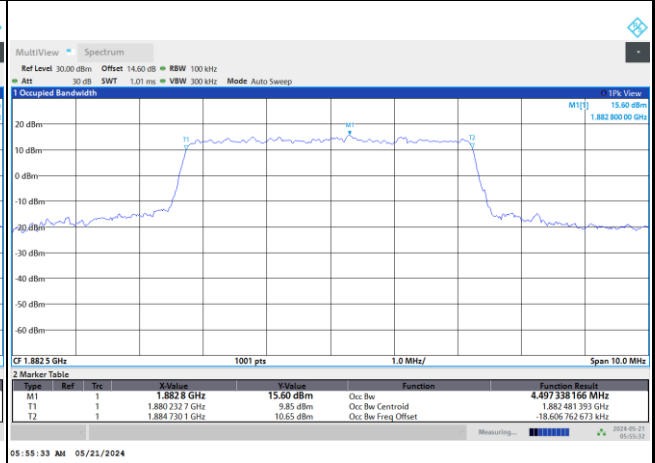

FR1 n25 / 5MHz / DFT-S OFDM / Middle Channel / Full RB

PI/2 BPSK

FR1 n25 / 5MHz / CP OFDM / Middle Channel / Full RB

QPSK

16QAM

64QAM

256QAM

FR1 n25 / 10MHz / DFT-S OFDM / Middle Channel / Full RB