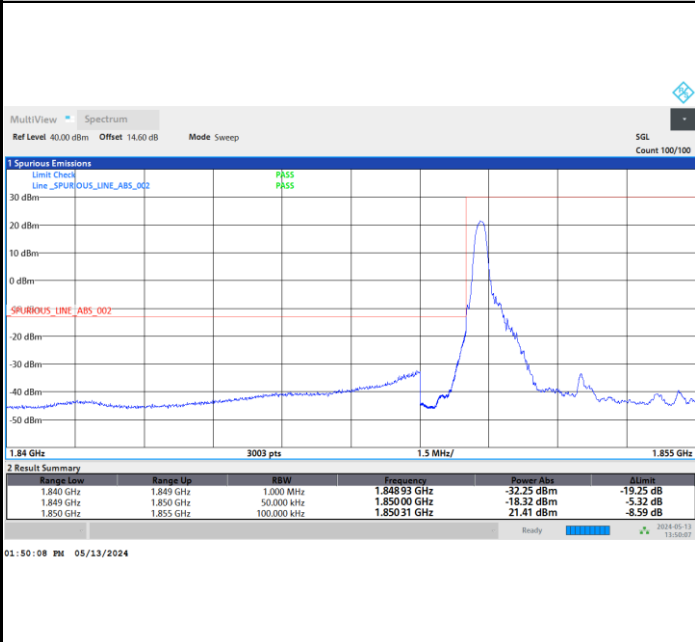

FR1 n25 / 45MHz / DFT-S OFDM / Middle Channel / Full RB

PI/2 BPSK

FR1 n25 / 45MHz / CP OFDM / Middle Channel / Full RB

QPSK

16QAM

64QAM

256QAM

Conducted Band Edge

FR1 n25 / 5MHz / DFT-S OFDM / PI/2 BPSK

Lowest Band Edge / 1RB0

Highest Band Edge / 1RBmax

Lowest Band Edge / Full RB

Highest Band Edge / Full RB

FR1 n25 / 5MHz / DFT-S OFDM / QPSK

Lowest Band Edge / 1RB0

Highest Band Edge / 1RBmax