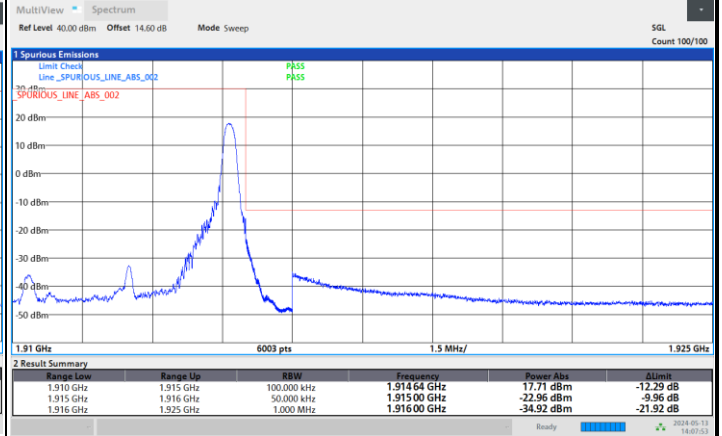

Lowest Band Edge / Full RB

Highest Band Edge / Full RB

FR1 n25 / 5MHz / DFT-S OFDM / 16QAM

Lowest Band Edge / 1RB0

Highest Band Edge / 1RBmax

Lowest Band Edge / Full RB

Highest Band Edge / Full RB

FR1 n25 / 5MHz / DFT-S OFDM / 64QAM

Lowest Band Edge / 1RB0

Highest Band Edge / 1RBmax

Lowest Band Edge / Full RB

Highest Band Edge / Full RB

FR1 n25 / 5MHz / DFT-S OFDM / 256QAM

Lowest Band Edge / 1RB0

Highest Band Edge / 1RBmax

01:58:00 PM 05/13/2024

02:07:54 PM 05/13/2024

Lowest Band Edge / Full RB

Highest Band Edge / Full RB

01:58:58 PM 05/13/2024

02:08:52 PM 05/13/2024