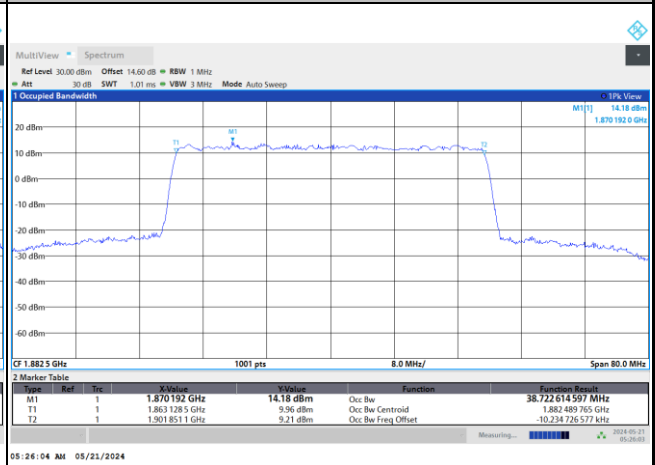

256QAM

FR1 n25 / 40MHz / DFT-S OFDM / Middle Channel / Full RB

PI/2 BPSK

FR1 n25 / 40MHz / CP OFDM / Middle Channel / Full RB

QPSK

16QAM

64QAM

256QAM