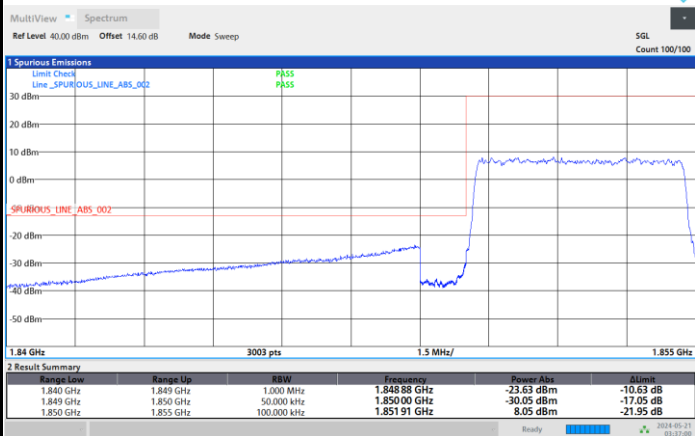

FR1 n25 / 5MHz / DFT-S OFDM / PI/2 BPSK

Lowest Band Edge / 1RB0

Highest Band Edge / 1RBmax

Lowest Band Edge / Full RB

Highest Band Edge / Full RB

FR1 n25 / 5MHz / DFT-S OFDM / QPSK

Lowest Band Edge / 1RB0

Highest Band Edge / 1RBmax

Lowest Band Edge / Full RB

Highest Band Edge / Full RB

FR1 n25 / 5MHz / DFT-S OFDM / 16QAM

Lowest Band Edge / 1RB0

Highest Band Edge / 1RBmax

Lowest Band Edge / Full RB

Highest Band Edge / Full RB

FR1 n25 / 5MHz / DFT-S OFDM / 64QAM

Lowest Band Edge / 1RB0

Highest Band Edge / 1RBmax

Lowest Band Edge / Full RB

Highest Band Edge / Full RB

FR1 n25 / 5MHz / DFT-S OFDM / 256QAM

Lowest Band Edge / 1RB0

Highest Band Edge / 1RBmax

01:58:00 PM 05/13/2024

02:07:54 PM 05/13/2024

Lowest Band Edge / Full RB

Highest Band Edge / Full RB

01:58:58 PM 05/13/2024

02:08:52 PM 05/13/2024