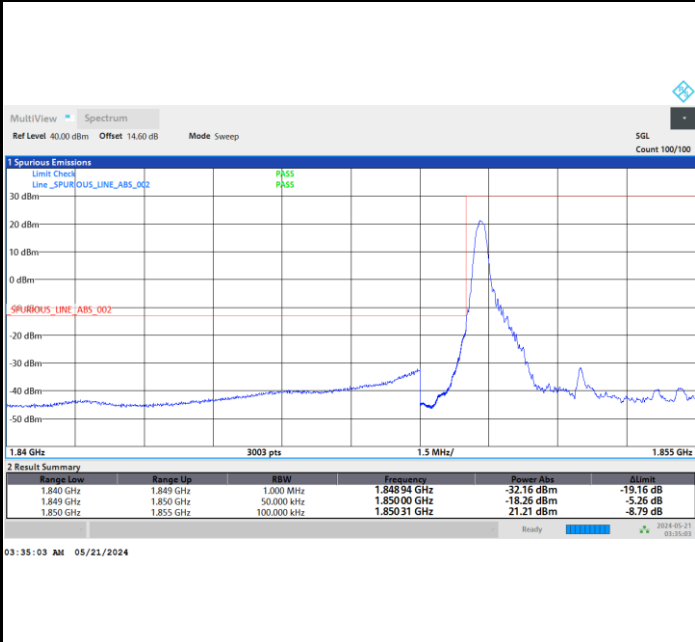

FR1 n25 / 5MHz / DFT-S OFDM / PI/2 BPSK

Lowest Band Edge / 1RB0

Highest Band Edge / 1RBmax

Lowest Band Edge / Full RB

Highest Band Edge / Full RB

FR1 n25 / 5MHz / DFT-S OFDM / QPSK

Lowest Band Edge / 1RB0

Highest Band Edge / 1RBmax

Lowest Band Edge / Full RB

Highest Band Edge / Full RB

FR1 n25 / 5MHz / DFT-S OFDM / 16QAM

Lowest Band Edge / 1RB0

Highest Band Edge / 1RBmax

Lowest Band Edge / Full RB

Highest Band Edge / Full RB

FR1 n25 / 5MHz / DFT-S OFDM / 64QAM