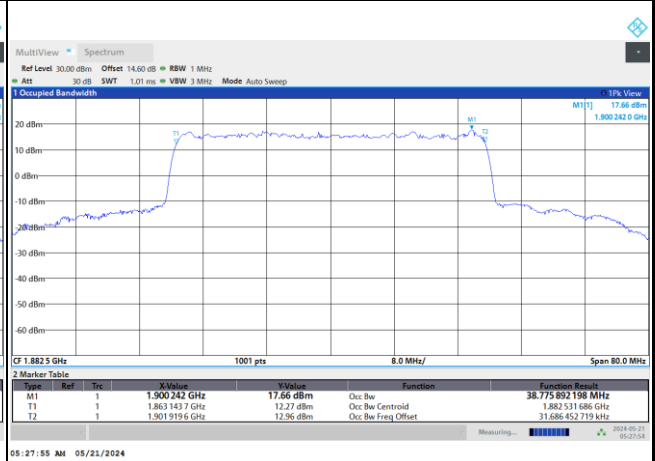

256QAM

FR1 n25 / 40MHz / DFT-S OFDM / Middle Channel / Full RB

PI/2 BPSK

FR1 n25 / 40MHz / CP OFDM / Middle Channel / Full RB

QPSK

16QAM

64QAM

256QAM