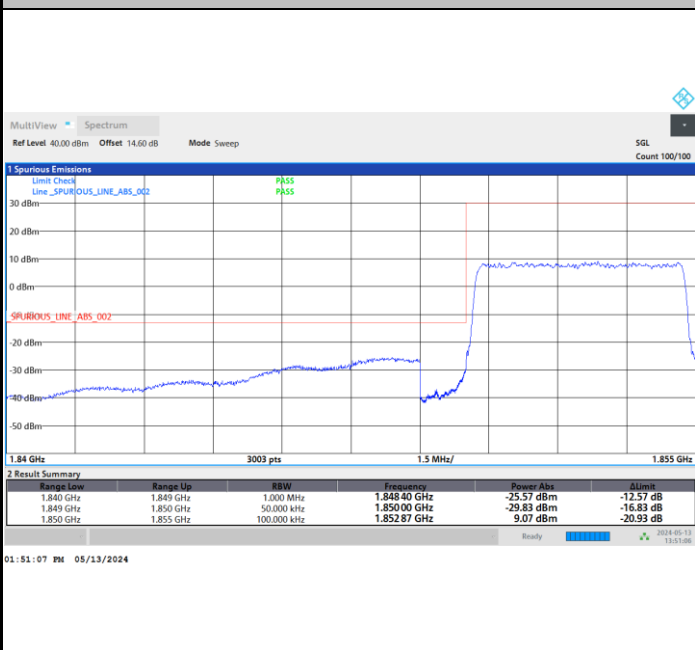

FR1 n25 / 5MHz / DFT-S OFDM / PI/2 BPSK

Lowest Band Edge / 1RB0

Highest Band Edge / 1RBmax

Lowest Band Edge / Full RB

Highest Band Edge / Full RB

FR1 n25 / 5MHz / DFT-S OFDM / QPSK

Lowest Band Edge / 1RB0

Highest Band Edge / 1RBmax

Lowest Band Edge / Full RB

Highest Band Edge / Full RB

FR1 n25 / 5MHz / DFT-S OFDM / 16QAM

Lowest Band Edge / 1RB0

Highest Band Edge / 1RBmax

Lowest Band Edge / Full RB

Highest Band Edge / Full RB

FR1 n25 / 5MHz / DFT-S OFDM / 64QAM

Lowest Band Edge / 1RB0

Highest Band Edge / 1RBmax

Lowest Band Edge / Full RB

Highest Band Edge / Full RB

FR1 n25 / 5MHz / DFT-S OFDM / 256QAM

Lowest Band Edge / 1RB0

Highest Band Edge / 1RBmax

01:58:00 PM 05/13/2024

02:07:54 PM 05/13/2024

Lowest Band Edge / Full RB

Highest Band Edge / Full RB

01:58:58 PM 05/13/2024

02:08:52 PM 05/13/2024