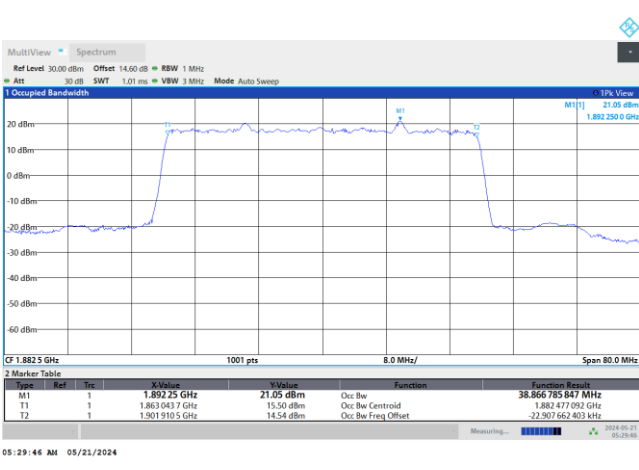

FR1 n25 / 40MHz / DFT-S OFDM / Middle Channel / Full RB

PI/2 BPSK