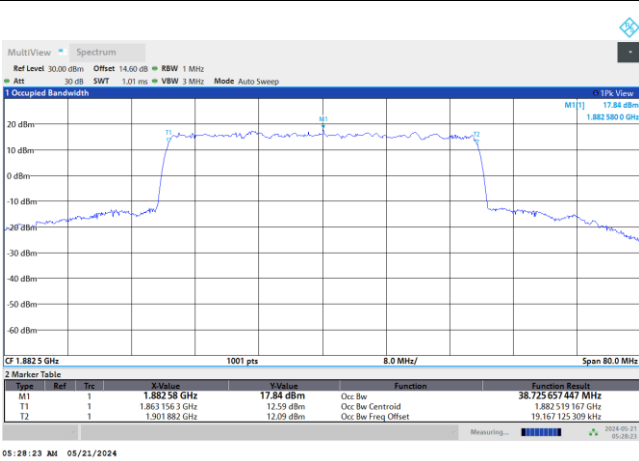

256QAM

FR1 n25 / 40MHz / DFT-S OFDM / Middle Channel / Full RB

PI/2 BPSK

FR1 n25 / 40MHz / CP OFDM / Middle Channel / Full RB

QPSK

16QAM

64QAM

256QAM