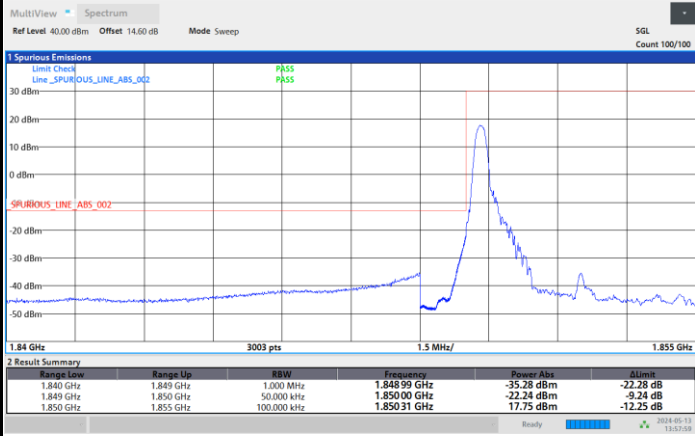

Lowest Band Edge / Full RB

Highest Band Edge / Full RB

FR1 n25 / 5MHz / DFT-S OFDM / 16QAM

Lowest Band Edge / 1RB0

Highest Band Edge / 1RBmax

Lowest Band Edge / Full RB

Highest Band Edge / Full RB

FR1 n25 / 5MHz / DFT-S OFDM / 64QAM

Lowest Band Edge / 1RB0

Highest Band Edge / 1RBmax

Lowest Band Edge / Full RB

Highest Band Edge / Full RB

FR1 n25 / 5MHz / DFT-S OFDM / 256QAM

Lowest Band Edge / 1RB0

Highest Band Edge / 1RBmax

01:58:00 PM 05/13/2024

02:07:54 PM 05/13/2024

Lowest Band Edge / Full RB

Highest Band Edge / Full RB

01:58:58 PM 05/13/2024

02:08:52 PM 05/13/2024