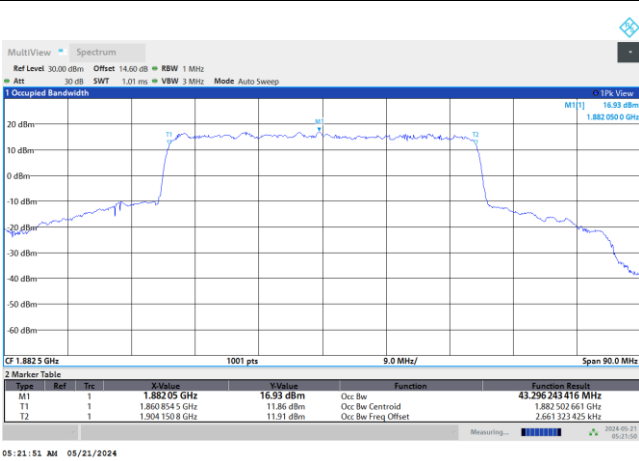

FR1 n25 / 45MHz / CP OFDM / Middle Channel / Full RB

QPSK