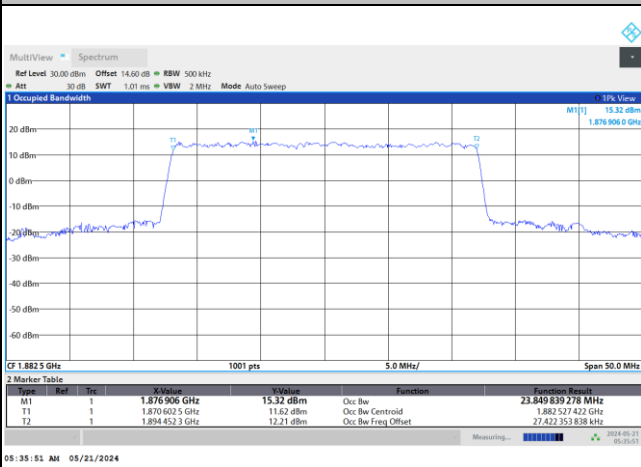

FR1 n25 / 25MHz / DFT-S OFDM / Middle Channel / Full RB

PI/2 BPSK

FR1 n25 / 25MHz / CP OFDM / Middle Channel / Full RB

QPSK

16QAM

64QAM

256QAM