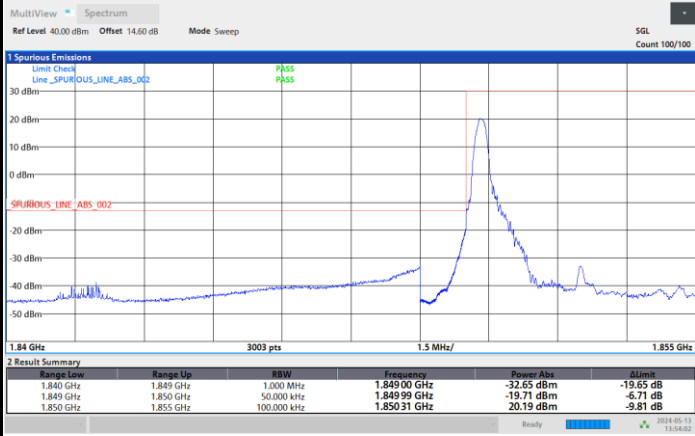

FR1 n25 / 5MHz / DFT-S OFDM / PI/2 BPSK

Lowest Band Edge / 1RB0

Highest Band Edge / 1RBmax

Lowest Band Edge / Full RB

Highest Band Edge / Full RB

FR1 n25 / 5MHz / DFT-S OFDM / QPSK

Lowest Band Edge / 1RB0

Highest Band Edge / 1RBmax

Lowest Band Edge / Full RB

Highest Band Edge / Full RB

FR1 n25 / 5MHz / DFT-S OFDM / 16QAM

Lowest Band Edge / 1RB0

Highest Band Edge / 1RBmax

Lowest Band Edge / Full RB

Highest Band Edge / Full RB

FR1 n25 / 5MHz / DFT-S OFDM / 64QAM

Lowest Band Edge / 1RB0

Highest Band Edge / 1RBmax

Lowest Band Edge / Full RB

Highest Band Edge / Full RB

FR1 n25 / 5MHz / DFT-S OFDM / 256QAM

Lowest Band Edge / 1RB0

Highest Band Edge / 1RBmax

01:58:00 PM 05/13/2024

02:07:54 PM 05/13/2024

Lowest Band Edge / Full RB

Highest Band Edge / Full RB

01:58:58 PM 05/13/2024

02:08:52 PM 05/13/2024