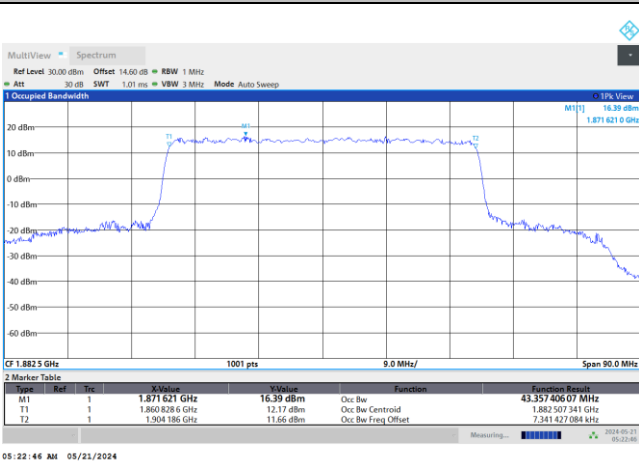

FR1 n25 / 45MHz / DFT-S OFDM / Middle Channel / Full RB

PI/2 BPSK

FR1 n25 / 45MHz / CP OFDM / Middle Channel / Full RB

QPSK

16QAM

64QAM

256QAM

Conducted Band Edge

FR1 n25 / 5MHz / DFT-S OFDM / PI/2 BPSK

Lowest Band Edge / 1RB0

Highest Band Edge / 1RBmax

Lowest Band Edge / Full RB

Highest Band Edge / Full RB

FR1 n25 / 5MHz / DFT-S OFDM / QPSK

Lowest Band Edge / 1RB0

Highest Band Edge / 1RBmax