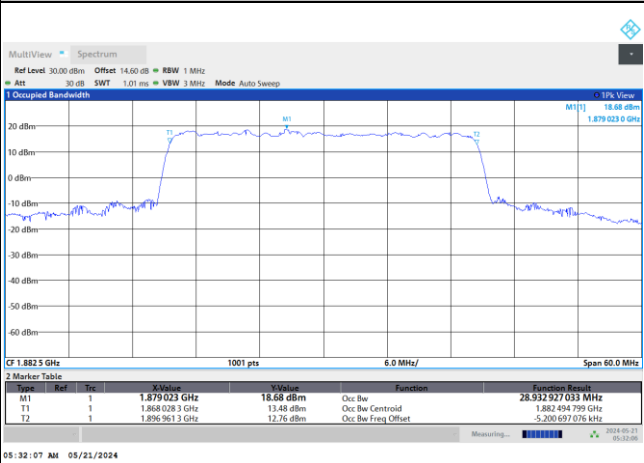

16QAM

64QAM

256QAM

FR1 n25 / 30MHz / DFT-S OFDM / Middle Channel / Full RB

PI/2 BPSK

FR1 n25 / 30MHz / CP OFDM / Middle Channel / Full RB

QPSK

16QAM