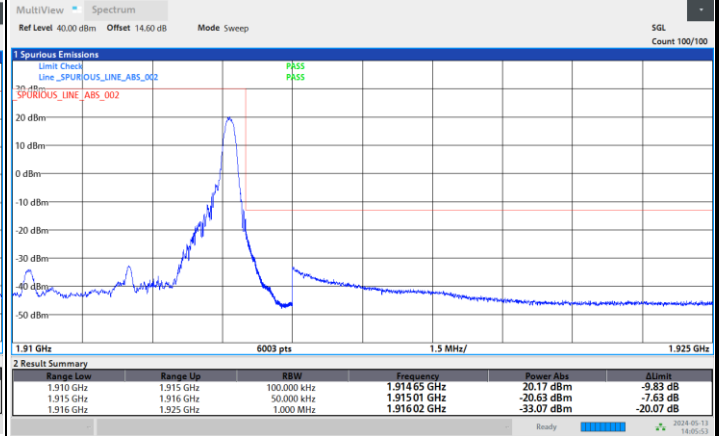

FR1 n25 / 5MHz / DFT-S OFDM / PI/2 BPSK

Lowest Band Edge / 1RB0

Highest Band Edge / 1RBmax

Lowest Band Edge / Full RB

Highest Band Edge / Full RB

FR1 n25 / 5MHz / DFT-S OFDM / QPSK

Lowest Band Edge / 1RB0

Highest Band Edge / 1RBmax

Lowest Band Edge / Full RB

Highest Band Edge / Full RB

FR1 n25 / 5MHz / DFT-S OFDM / 16QAM

Lowest Band Edge / 1RB0

Highest Band Edge / 1RBmax

Lowest Band Edge / Full RB

Highest Band Edge / Full RB

FR1 n25 / 5MHz / DFT-S OFDM / 64QAM

Lowest Band Edge / 1RB0

Highest Band Edge / 1RBmax

Lowest Band Edge / Full RB

Highest Band Edge / Full RB

FR1 n25 / 5MHz / DFT-S OFDM / 256QAM

Lowest Band Edge / 1RB0

Highest Band Edge / 1RBmax

01:58:00 PM 05/13/2024

02:07:54 PM 05/13/2024

Lowest Band Edge / Full RB

Highest Band Edge / Full RB

01:58:58 PM 05/13/2024

02:08:52 PM 05/13/2024