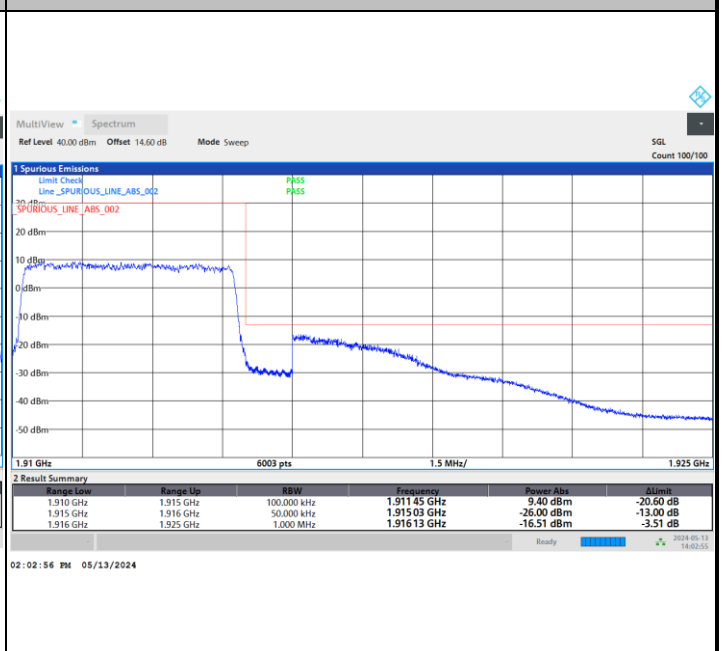

FR1 n25 / 5MHz / DFT-S OFDM / PI/2 BPSK

Lowest Band Edge / 1RB0

Highest Band Edge / 1RBmax

Lowest Band Edge / Full RB

Highest Band Edge / Full RB

FR1 n25 / 5MHz / DFT-S OFDM / QPSK

Lowest Band Edge / 1RB0

Highest Band Edge / 1RBmax

Lowest Band Edge / Full RB

Highest Band Edge / Full RB

FR1 n25 / 5MHz / DFT-S OFDM / 16QAM

Lowest Band Edge / 1RB0

Highest Band Edge / 1RBmax

Lowest Band Edge / Full RB

Highest Band Edge / Full RB

FR1 n25 / 5MHz / DFT-S OFDM / 64QAM