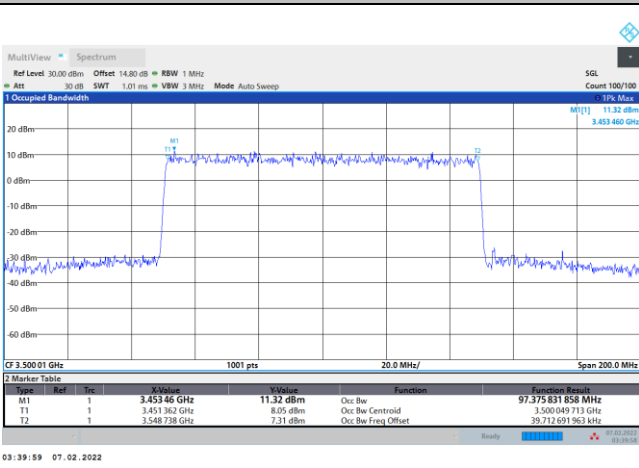

256QAM

Conducted Band Edge

FR1 n77 / 10MHz / CP OFDM / QPSK

Lowest Band Edge / 1RB0

Highest Band Edge / 1RBmax

Lowest Band Edge / Full RB

Highest Band Edge / Full RB

FR1 n77 / 10MHz / CP OFDM / 16QAM