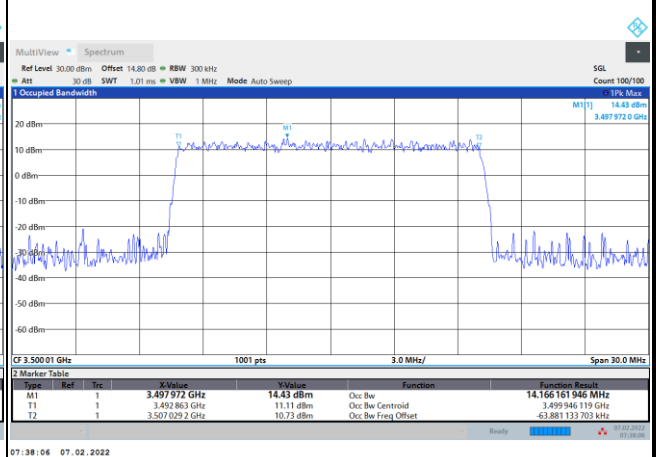

FR1 n77 / 10MHz / CP OFDM / Middle Channel / Full RB

QPSK

16QAM

64QAM

256QAM

FR1 n77 / 15MHz / CP OFDM / Middle Channel / Full RB

QPSK

16QAM