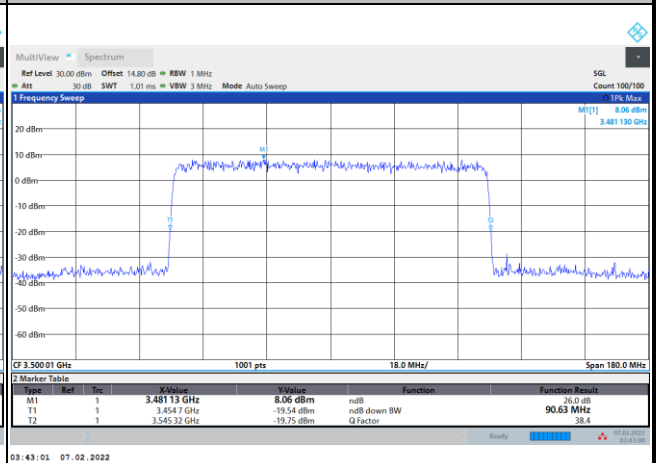

64QAM

256QAM