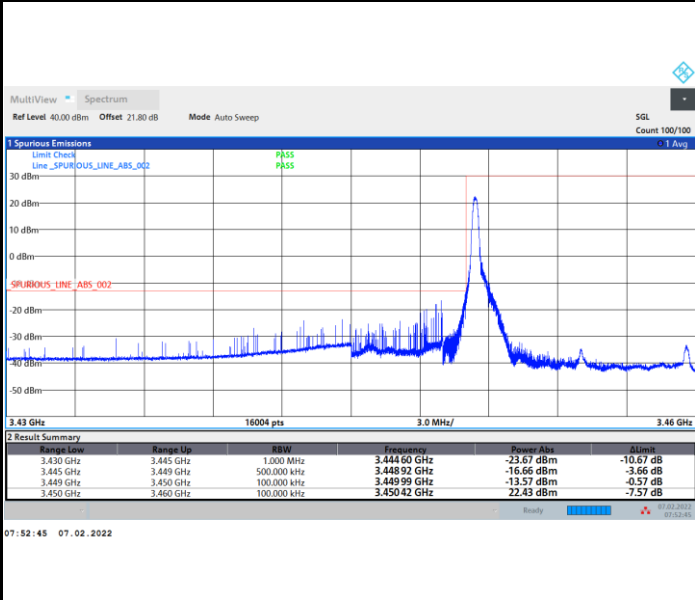

Lowest Band Edge / 1RB0

Highest Band Edge / 1RBmax

Lowest Band Edge / Full RB

Highest Band Edge / Full RB

FR1 n77 / 10MHz / CP OFDM / 64QAM

Lowest Band Edge / 1RB0

Highest Band Edge / 1RBmax

Lowest Band Edge / Full RB