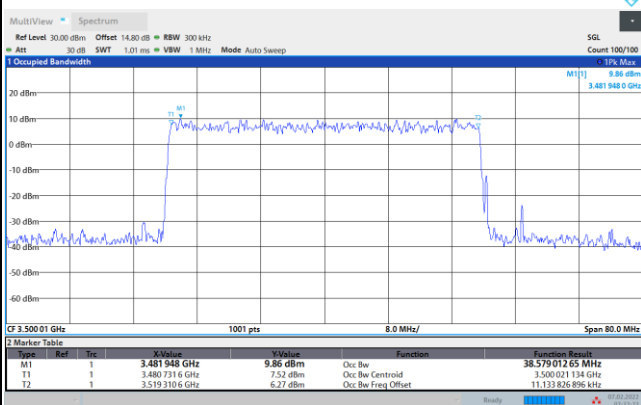

64QAM

256QAM