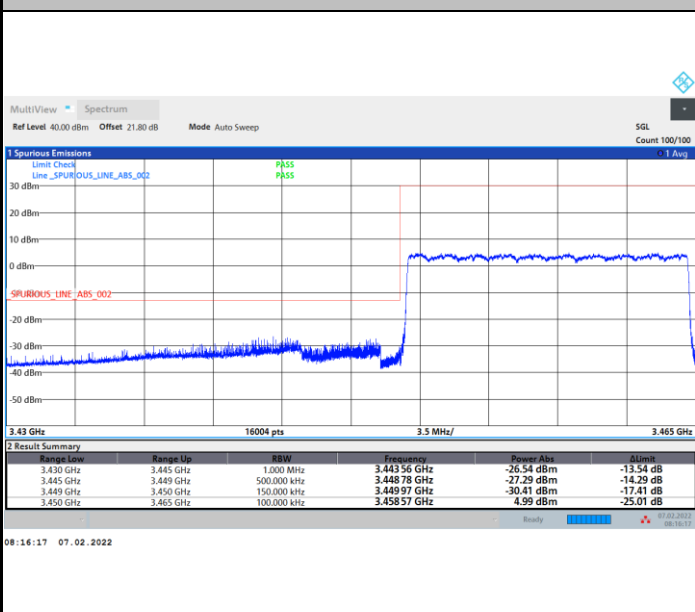

Highest Band Edge / 1RBmax

Lowest Band Edge / Full RB

Highest Band Edge / Full RB

FR1 n77 / 15MHz / CP OFDM / 16QAM

Lowest Band Edge / 1RB0

Highest Band Edge / 1RBmax

Lowest Band Edge / Full RB

Highest Band Edge / Full RB

Lowest Band Edge / Full RB

Highest Band Edge / Full RB