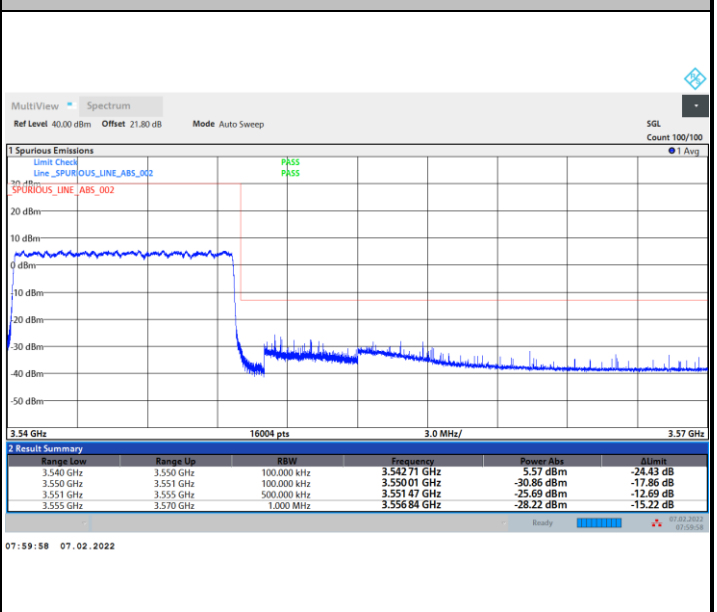

Lowest Band Edge / 1RB0

Highest Band Edge / 1RBmax

Lowest Band Edge / Full RB

Highest Band Edge / Full RB

FR1 n77 / 10MHz / CP OFDM / 64QAM

Lowest Band Edge / 1RB0

Highest Band Edge / 1RBmax

Lowest Band Edge / Full RB

Highest Band Edge / Full RB

FR1 n77 / 10MHz / CP OFDM / 256QAM

Lowest Band Edge / 1RB0

Highest Band Edge / 1RBmax

Lowest Band Edge / Full RB

Highest Band Edge / Full RB

FR1 n77 / 15MHz / CP OFDM / QPSK

Lowest Band Edge / 1RB0