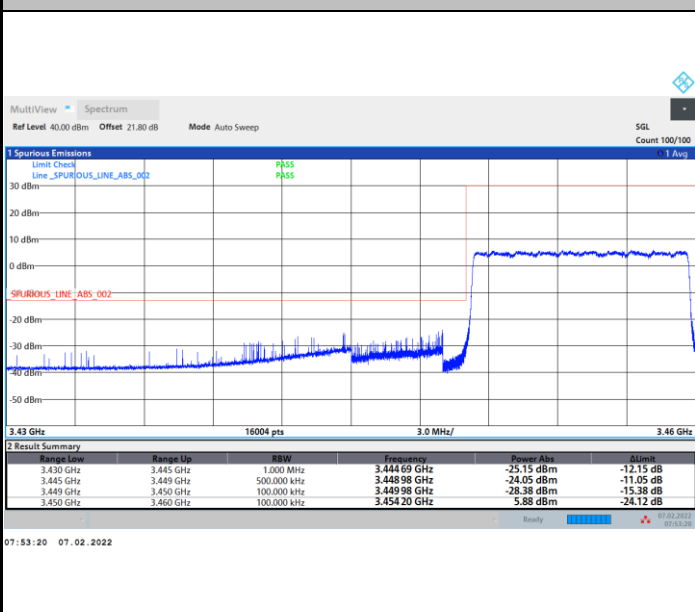

Lowest Band Edge / Full RB

Highest Band Edge / Full RB