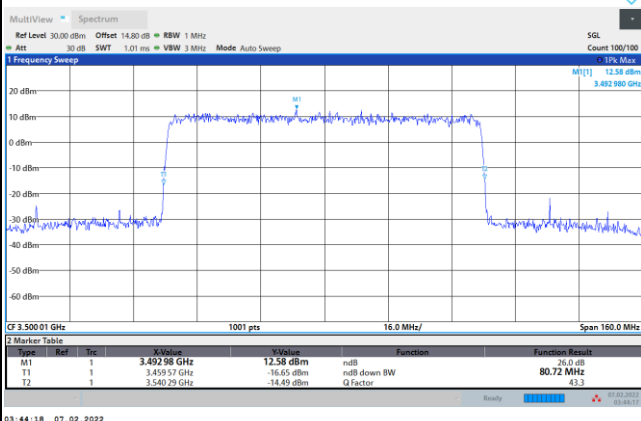

64QAM

256QAM

FR1 n77 / 80MHz / CP OFDM / Middle Channel / Full RB

QPSK

16QAM

64QAM

256QAM

FR1 n77 / 90MHz / CP OFDM / Middle Channel / Full RB