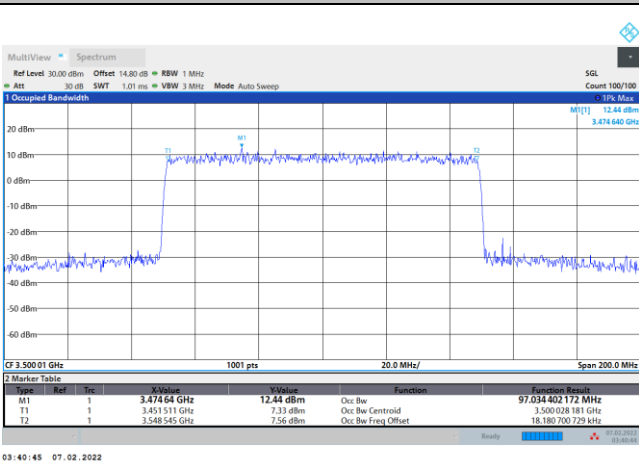

FR1 n77 / 100MHz / CP OFDM / Middle Channel / Full RB

QPSK