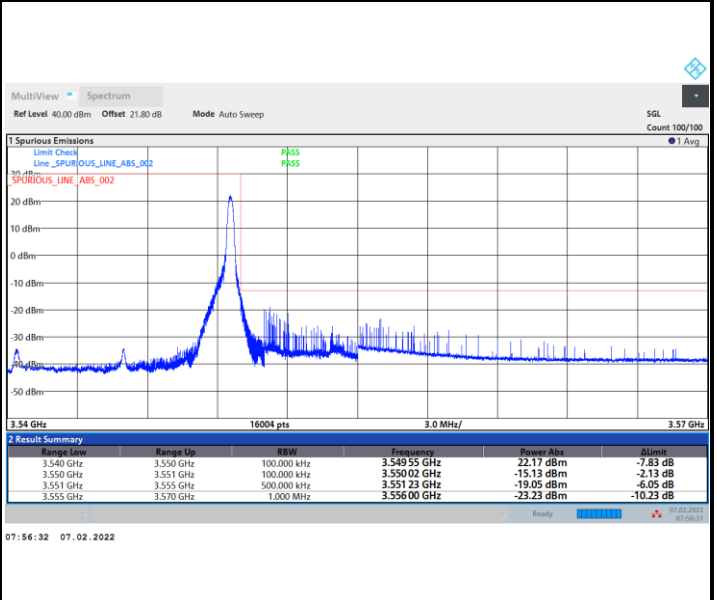

Lowest Band Edge / 1RB0

Highest Band Edge / 1RBmax

Lowest Band Edge / Full RB

Highest Band Edge / Full RB

FR1 n77 / 10MHz / CP OFDM / 64QAM

Lowest Band Edge / 1RB0

Highest Band Edge / 1RBmax

Lowest Band Edge / Full RB

Highest Band Edge / Full RB

FR1 n77 / 10MHz / CP OFDM / 256QAM

Lowest Band Edge / 1RB0

Highest Band Edge / 1RBmax

Lowest Band Edge / Full RB

Highest Band Edge / Full RB

FR1 n77 / 15MHz / CP OFDM / QPSK

Lowest Band Edge / 1RB0