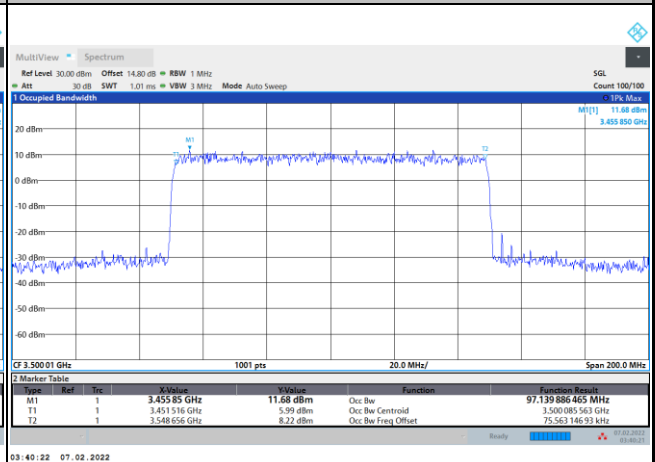

FR1 n77 / 100MHz / CP OFDM / Middle Channel / Full RB

QPSK

16QAM

64QAM

256QAM