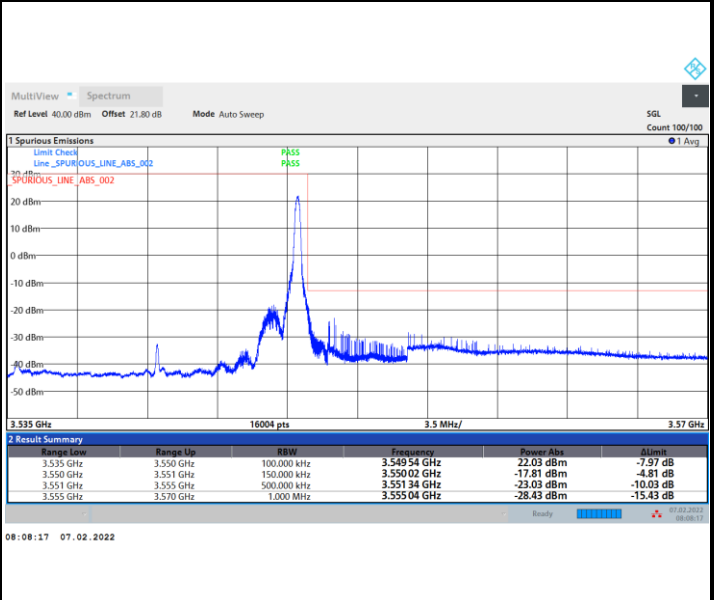

Lowest Band Edge / 1RB0

Highest Band Edge / 1RBmax

Lowest Band Edge / Full RB

Highest Band Edge / Full RB

FR1 n77 / 10MHz / CP OFDM / 64QAM

Lowest Band Edge / 1RB0

Highest Band Edge / 1RBmax

Lowest Band Edge / Full RB

Highest Band Edge / Full RB

FR1 n77 / 10MHz / CP OFDM / 256QAM

Lowest Band Edge / 1RB0

Highest Band Edge / 1RBmax

Lowest Band Edge / Full RB

Highest Band Edge / Full RB

FR1 n77 / 15MHz / CP OFDM / QPSK

Lowest Band Edge / 1RB0

Highest Band Edge / 1RBmax

Lowest Band Edge / Full RB

Highest Band Edge / Full RB

FR1 n77 / 15MHz / CP OFDM / 16QAM

Lowest Band Edge / 1RB0

Highest Band Edge / 1RBmax

Lowest Band Edge / Full RB

Highest Band Edge / Full RB