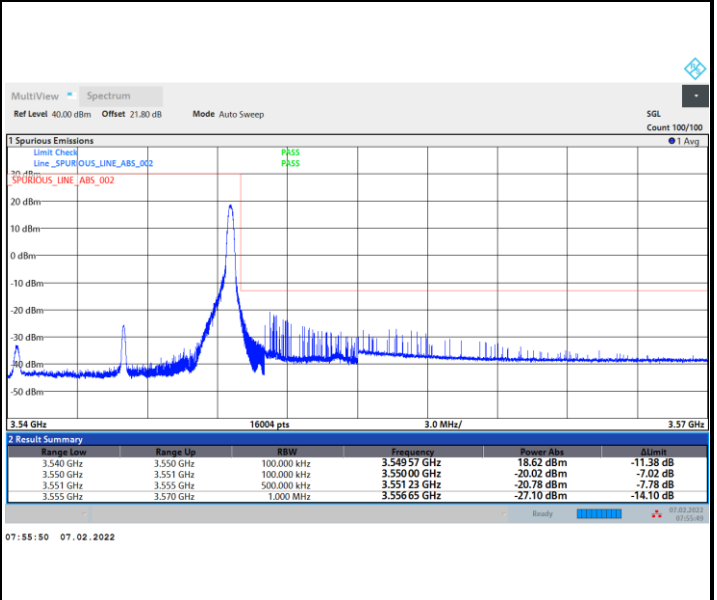

Highest Band Edge / Full RB

FR1 n77 / 10MHz / CP OFDM / 256QAM

Lowest Band Edge / 1RB0

Highest Band Edge / 1RBmax

Lowest Band Edge / Full RB

Highest Band Edge / Full RB

FR1 n77 / 15MHz / CP OFDM / QPSK

Lowest Band Edge / 1RB0

Highest Band Edge / 1RBmax

Lowest Band Edge / Full RB

Highest Band Edge / Full RB

FR1 n77 / 15MHz / CP OFDM / 16QAM

Lowest Band Edge / 1RB0

Highest Band Edge / 1RBmax

Lowest Band Edge / Full RB

Highest Band Edge / Full RB