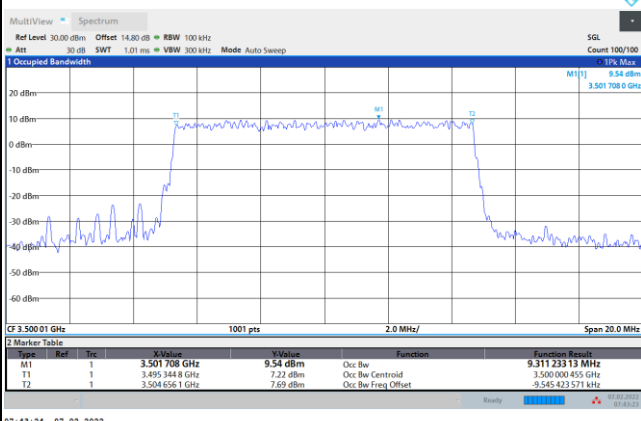

FR1 n77 / 10MHz / CP OFDM / Middle Channel / Full RB

QPSK

16QAM

64QAM

256QAM

FR1 n77 / 15MHz / CP OFDM / Middle Channel / Full RB

QPSK

16QAM