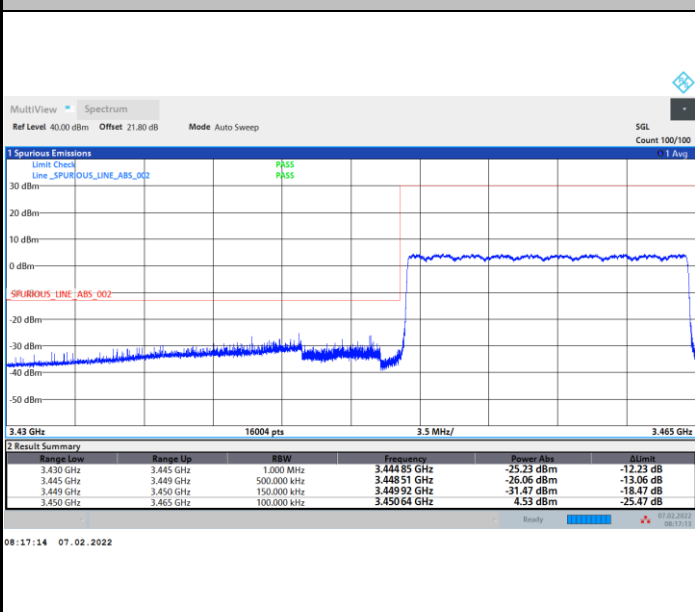

Lowest Band Edge / 1RB0

Highest Band Edge / 1RBmax

Lowest Band Edge / Full RB

Highest Band Edge / Full RB

FR1 n77 / 10MHz / CP OFDM / 64QAM

Lowest Band Edge / 1RB0

Highest Band Edge / 1RBmax

Lowest Band Edge / Full RB

Highest Band Edge / Full RB

FR1 n77 / 10MHz / CP OFDM / 256QAM

Lowest Band Edge / 1RB0

Highest Band Edge / 1RBmax

Lowest Band Edge / Full RB

Highest Band Edge / Full RB

FR1 n77 / 15MHz / CP OFDM / QPSK

Lowest Band Edge / 1RB0

Highest Band Edge / 1RBmax

Lowest Band Edge / Full RB

Highest Band Edge / Full RB

FR1 n77 / 15MHz / CP OFDM / 16QAM

Lowest Band Edge / 1RB0

Highest Band Edge / 1RBmax

Lowest Band Edge / Full RB

Highest Band Edge / Full RB