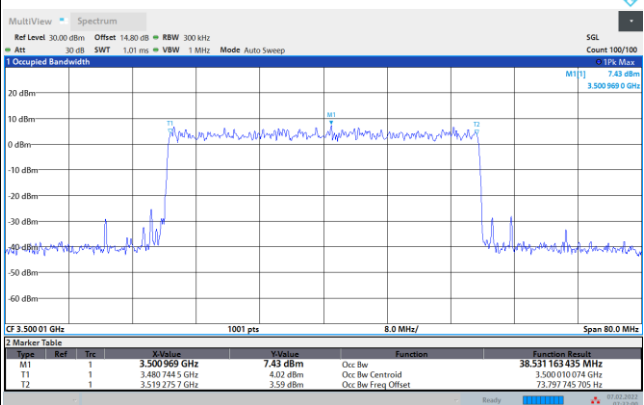

64QAM

256QAM