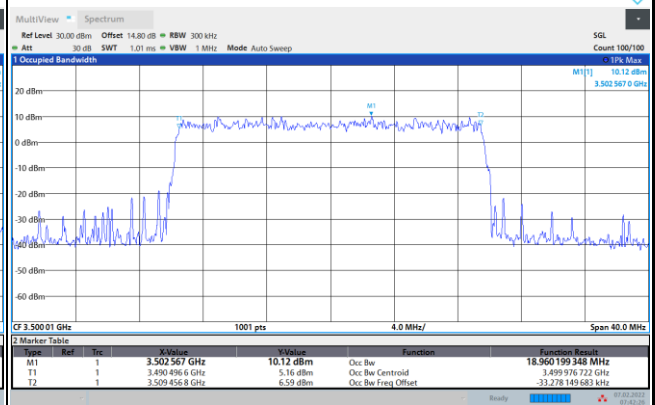

64QAM

256QAM

FR1 n77 / 20MHz / CP OFDM / Middle Channel / Full RB

QPSK

16QAM

64QAM

256QAM

FR1 n77 / 40MHz / CP OFDM / Middle Channel / Full RB