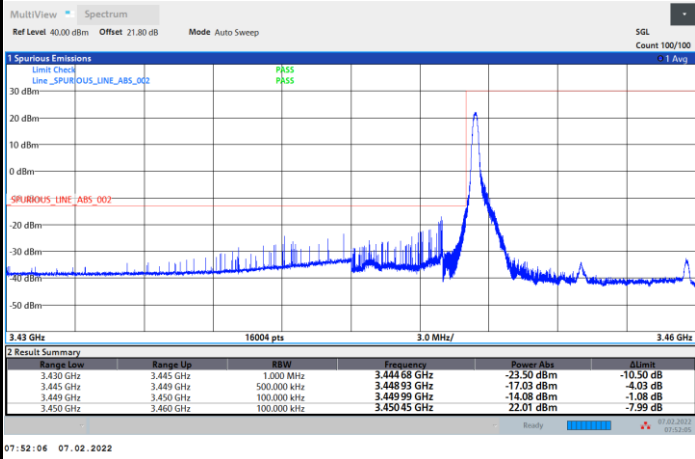

256QAM

Conducted Band Edge

FR1 n77 / 10MHz / CP OFDM / QPSK

Lowest Band Edge / 1RB0

Highest Band Edge / 1RBmax

Lowest Band Edge / Full RB

Highest Band Edge / Full RB

FR1 n77 / 10MHz / CP OFDM / 16QAM

Lowest Band Edge / 1RB0

Highest Band Edge / 1RBmax

Lowest Band Edge / Full RB

Highest Band Edge / Full RB

FR1 n77 / 10MHz / CP OFDM / 64QAM

Lowest Band Edge / 1RB0

Highest Band Edge / 1RBmax

Lowest Band Edge / Full RB