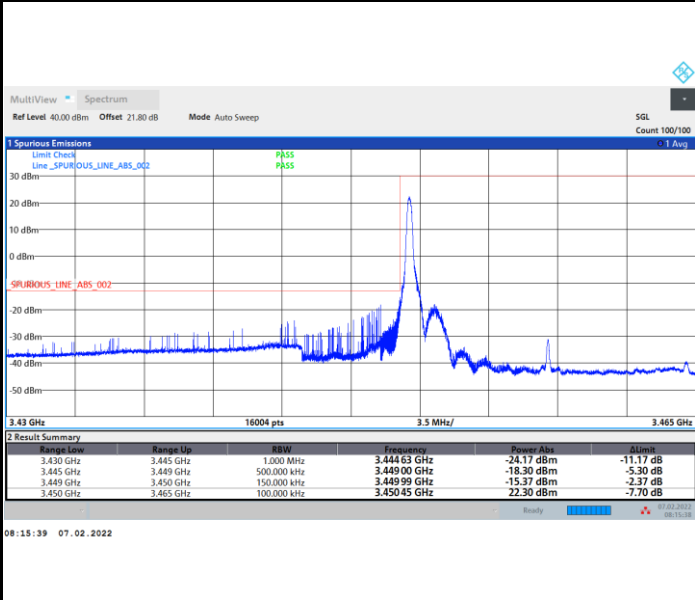

Highest Band Edge / 1RBmax

Lowest Band Edge / Full RB

Highest Band Edge / Full RB

FR1 n77 / 15MHz / CP OFDM / 16QAM

Lowest Band Edge / 1RB0

Highest Band Edge / 1RBmax

Lowest Band Edge / Full RB

Highest Band Edge / Full RB

Lowest Band Edge / Full RB

Highest Band Edge / Full RB