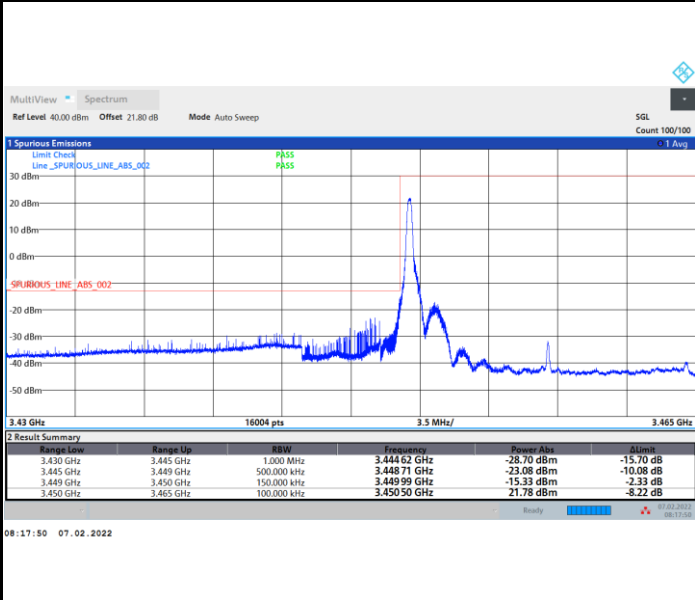

FR1 n77 / 15MHz / CP OFDM / QPSK

Lowest Band Edge / 1RB0

Highest Band Edge / 1RBmax