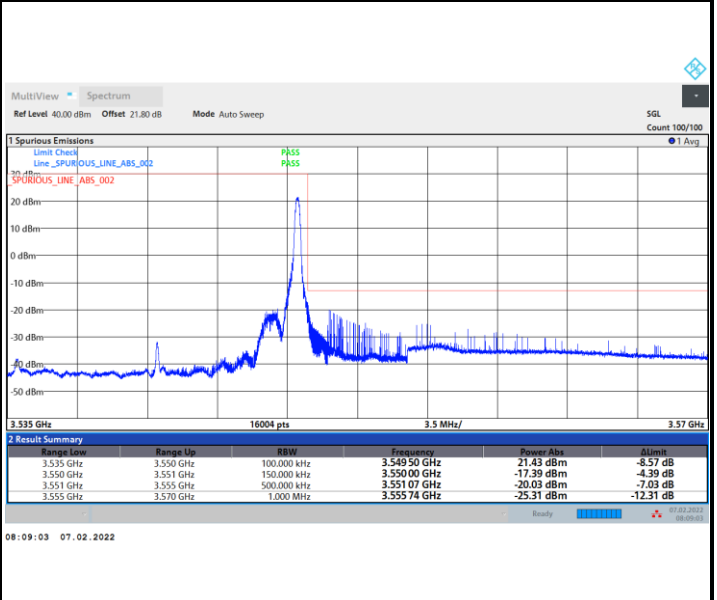

Highest Band Edge / 1RBmax

Lowest Band Edge / Full RB

Highest Band Edge / Full RB

FR1 n77 / 15MHz / CP OFDM / 16QAM

Lowest Band Edge / 1RB0

Highest Band Edge / 1RBmax

Lowest Band Edge / Full RB

Highest Band Edge / Full RB

Lowest Band Edge / Full RB

Highest Band Edge / Full RB