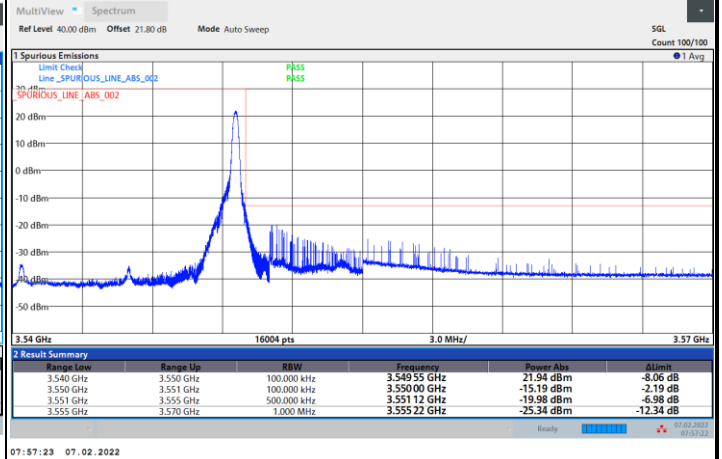

256QAM

Conducted Band Edge

FR1 n77 / 10MHz / CP OFDM / QPSK

Lowest Band Edge / 1RB0

Highest Band Edge / 1RBmax

Lowest Band Edge / Full RB

Highest Band Edge / Full RB

FR1 n77 / 10MHz / CP OFDM / 16QAM

Lowest Band Edge / 1RB0

Highest Band Edge / 1RBmax

Lowest Band Edge / Full RB

Highest Band Edge / Full RB

FR1 n77 / 10MHz / CP OFDM / 64QAM

Lowest Band Edge / 1RB0

Highest Band Edge / 1RBmax

Lowest Band Edge / Full RB