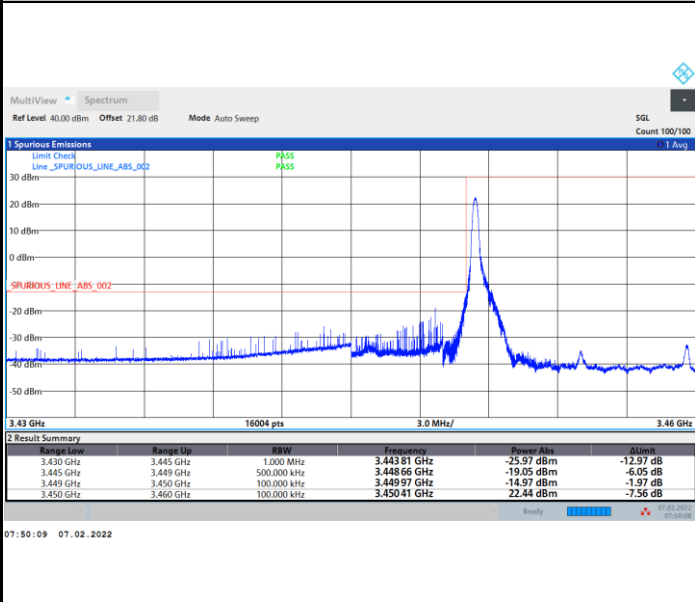

256QAM

Conducted Band Edge

FR1 n77 / 10MHz / CP OFDM / QPSK

Lowest Band Edge / 1RB0

Highest Band Edge / 1RBmax

Lowest Band Edge / Full RB

Highest Band Edge / Full RB

FR1 n77 / 10MHz / CP OFDM / 16QAM

Lowest Band Edge / 1RB0

Highest Band Edge / 1RBmax

Lowest Band Edge / Full RB

Highest Band Edge / Full RB

FR1 n77 / 10MHz / CP OFDM / 64QAM

Lowest Band Edge / 1RB0

Highest Band Edge / 1RBmax

Lowest Band Edge / Full RB