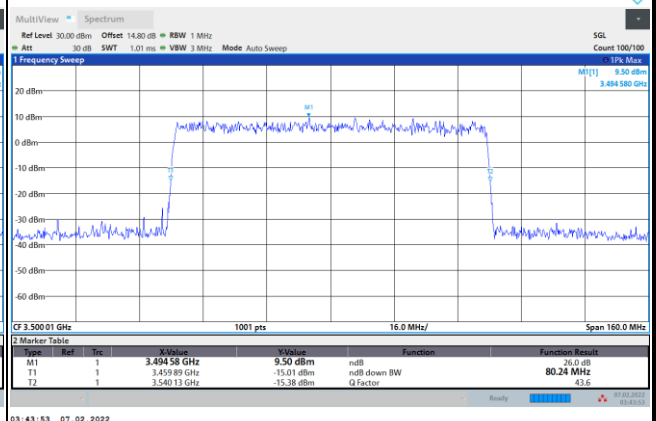

64QAM

256QAM

FR1 n77 / 80MHz / CP OFDM / Middle Channel / Full RB

QPSK

16QAM

64QAM

256QAM

FR1 n77 / 90MHz / CP OFDM / Middle Channel / Full RB