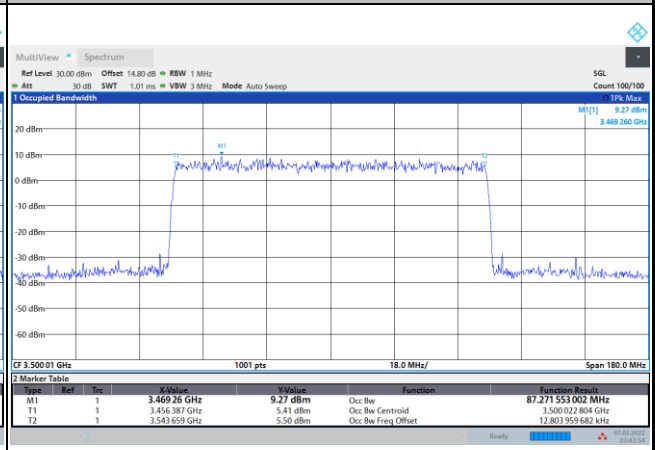

FR1 n77 / 90MHz / CP OFDM / Middle Channel / Full RB

QPSK

16QAM

64QAM

256QAM