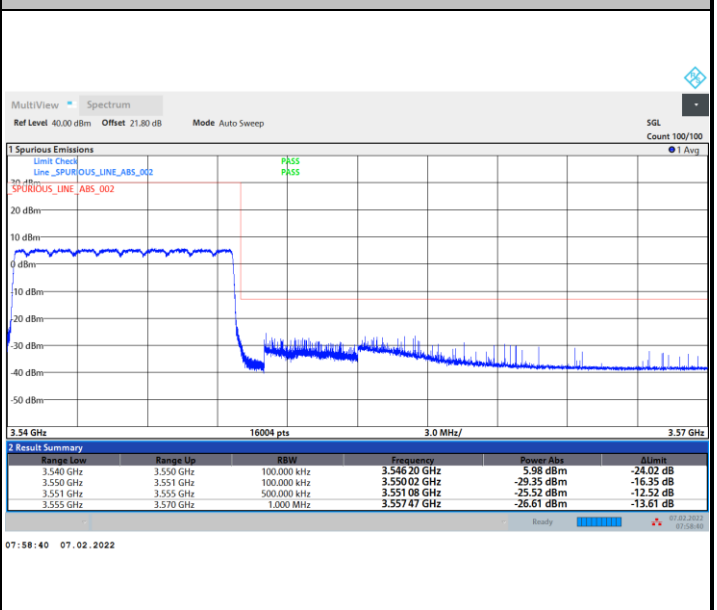

256QAM

Conducted Band Edge

FR1 n77 / 10MHz / CP OFDM / QPSK

Lowest Band Edge / 1RB0

Highest Band Edge / 1RBmax

Lowest Band Edge / Full RB

Highest Band Edge / Full RB

FR1 n77 / 10MHz / CP OFDM / 16QAM

Lowest Band Edge / 1RB0

Highest Band Edge / 1RBmax

Lowest Band Edge / Full RB

Highest Band Edge / Full RB

FR1 n77 / 10MHz / CP OFDM / 64QAM

Lowest Band Edge / 1RB0

Highest Band Edge / 1RBmax

Lowest Band Edge / Full RB