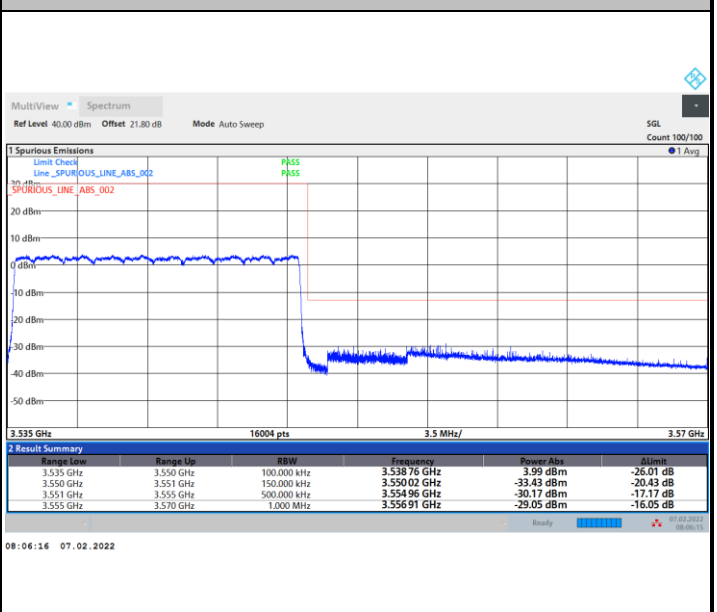

Highest Band Edge / 1RBmax

Lowest Band Edge / Full RB

Highest Band Edge / Full RB

FR1 n77 / 15MHz / CP OFDM / 16QAM

Lowest Band Edge / 1RB0

Highest Band Edge / 1RBmax

Lowest Band Edge / Full RB

Highest Band Edge / Full RB

FR1 n77 / 15MHz / CP OFDM / 64QAM

Lowest Band Edge / 1RB0

Highest Band Edge / 1RBmax

Lowest Band Edge / Full RB

Highest Band Edge / Full RB

FR1 n77 / 15MHz / CP OFDM / 256QAM

Lowest Band Edge / 1RB0

Highest Band Edge / 1RBmax

Lowest Band Edge / Full RB

Highest Band Edge / Full RB