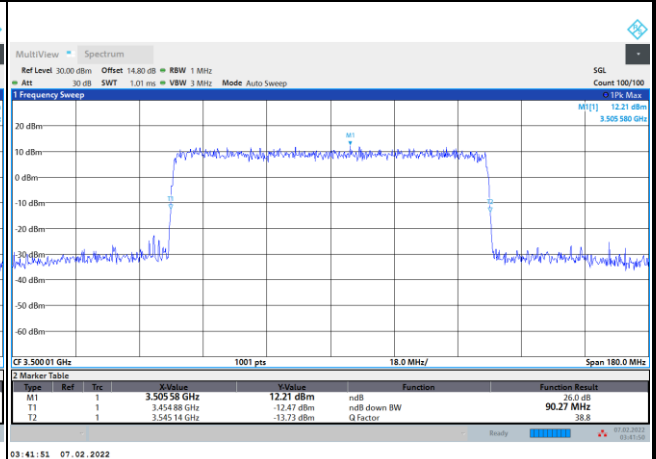

FR1 n77 / 90MHz / CP OFDM / Middle Channel / Full RB

QPSK

16QAM