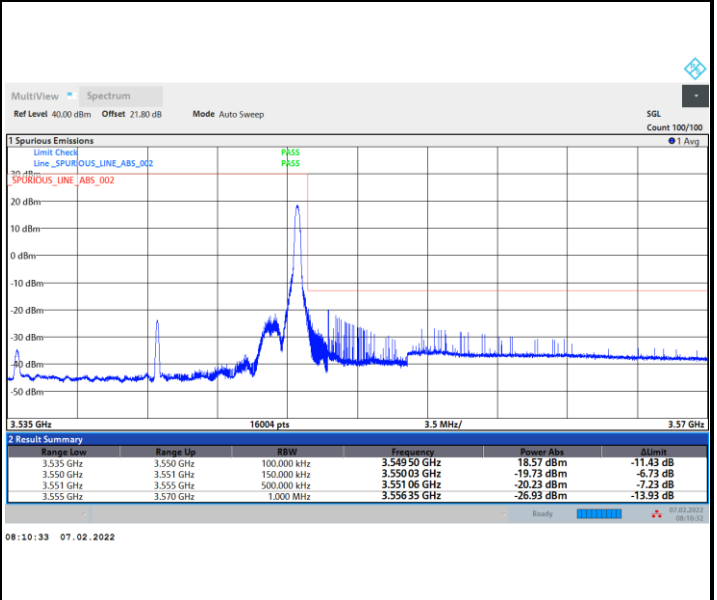

FR1 n77 / 15MHz / CP OFDM / 64QAM

Lowest Band Edge / 1RB0

Highest Band Edge / 1RBmax

Lowest Band Edge / Full RB

Highest Band Edge / Full RB

FR1 n77 / 15MHz / CP OFDM / 256QAM

Lowest Band Edge / 1RB0

Highest Band Edge / 1RBmax

Lowest Band Edge / Full RB

Highest Band Edge / Full RB