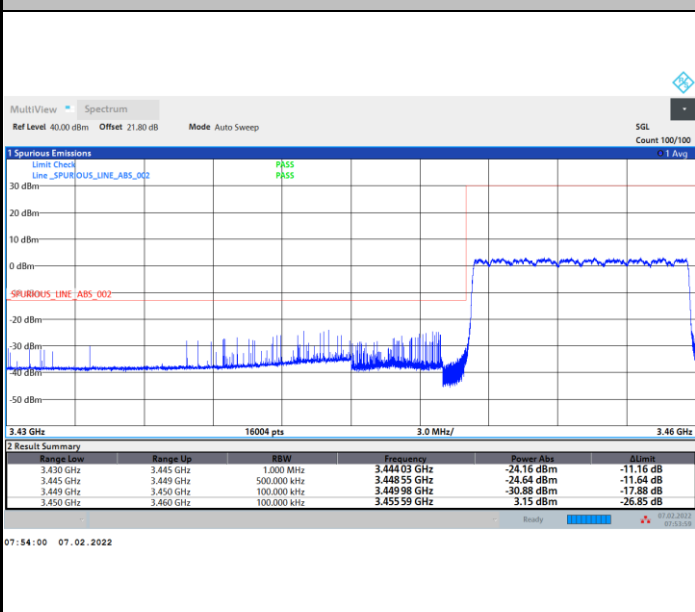

Highest Band Edge / Full RB

FR1 n77 / 10MHz / CP OFDM / 256QAM

Lowest Band Edge / 1RB0

Highest Band Edge / 1RBmax

Lowest Band Edge / Full RB

Highest Band Edge / Full RB

FR1 n77 / 15MHz / CP OFDM / QPSK

Lowest Band Edge / 1RB0