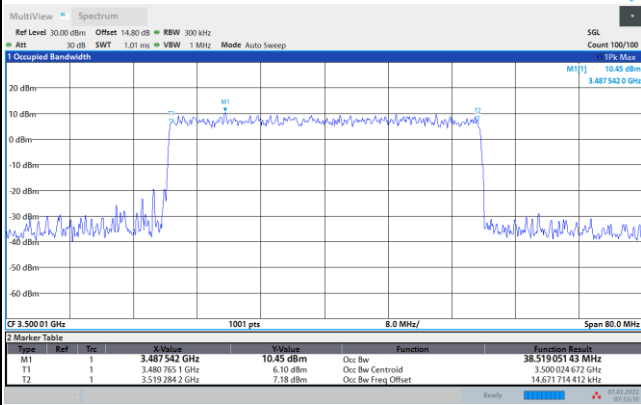

FR1 n77 / 40MHz / CP OFDM / Middle Channel / Full RB

QPSK

16QAM