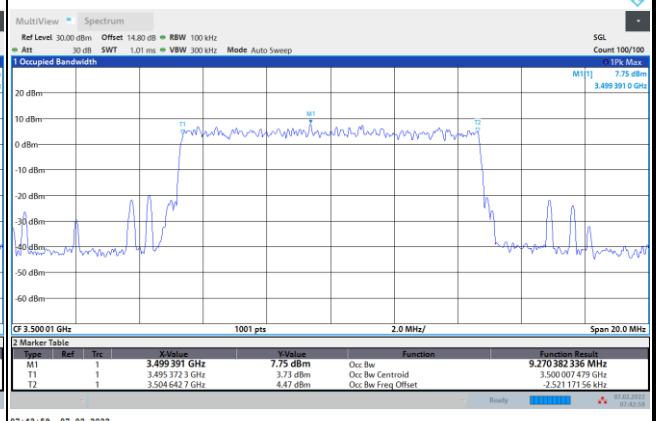

FR1 n77 / 10MHz / CP OFDM / Middle Channel / Full RB

QPSK

16QAM

64QAM

256QAM

FR1 n77 / 15MHz / CP OFDM / Middle Channel / Full RB

QPSK

16QAM