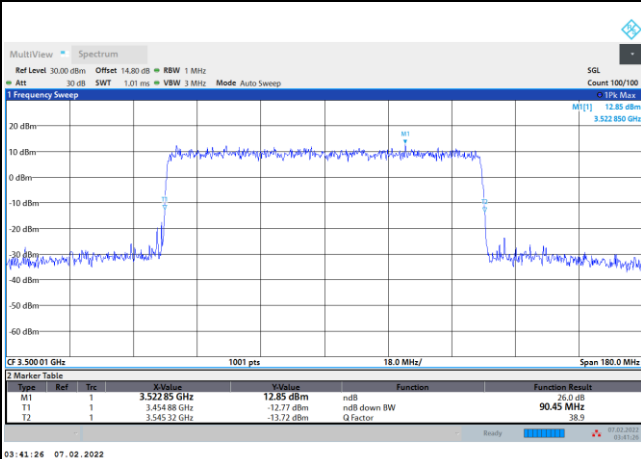

FR1 n77 / 90MHz / CP OFDM / Middle Channel / Full RB

QPSK

16QAM