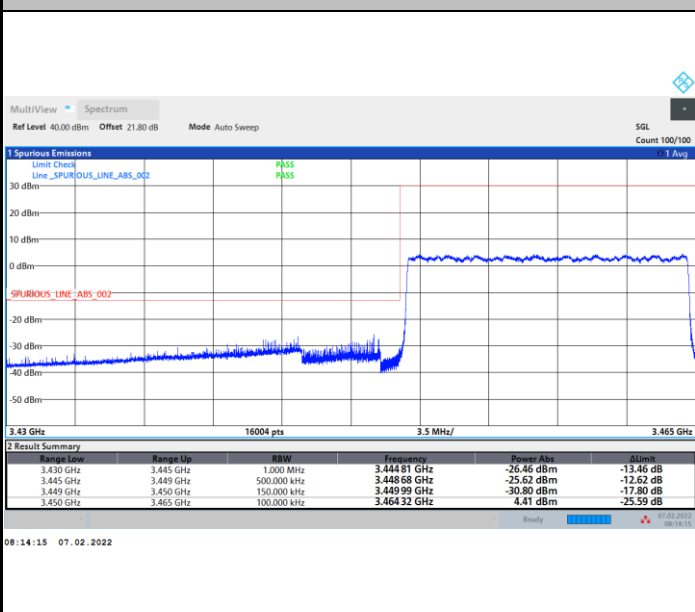

FR1 n77 / 15MHz / CP OFDM / 64QAM

Lowest Band Edge / 1RB0

Highest Band Edge / 1RBmax

Lowest Band Edge / Full RB

Highest Band Edge / Full RB

FR1 n77 / 15MHz / CP OFDM / 256QAM

Lowest Band Edge / 1RB0

Highest Band Edge / 1RBmax

Lowest Band Edge / Full RB

Highest Band Edge / Full RB