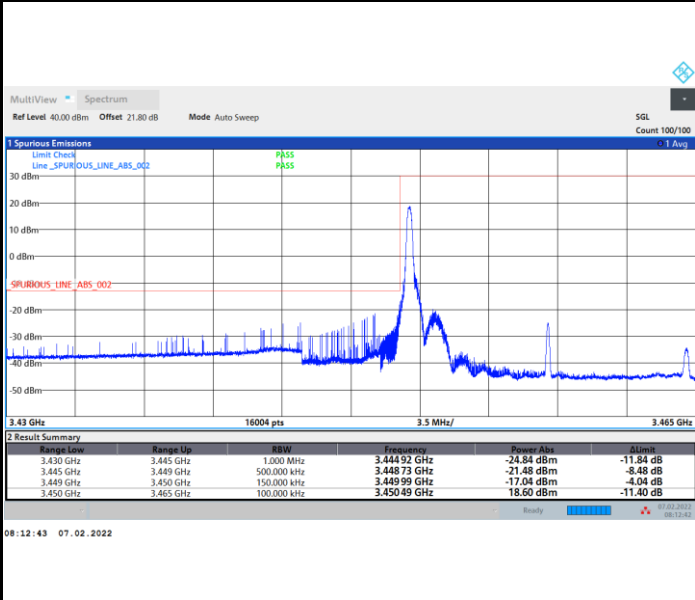

FR1 n77 / 15MHz / CP OFDM / 64QAM

Lowest Band Edge / 1RB0

Highest Band Edge / 1RBmax

Lowest Band Edge / Full RB

Highest Band Edge / Full RB

FR1 n77 / 15MHz / CP OFDM / 256QAM

Lowest Band Edge / 1RB0

Highest Band Edge / 1RBmax

Lowest Band Edge / Full RB

Highest Band Edge / Full RB