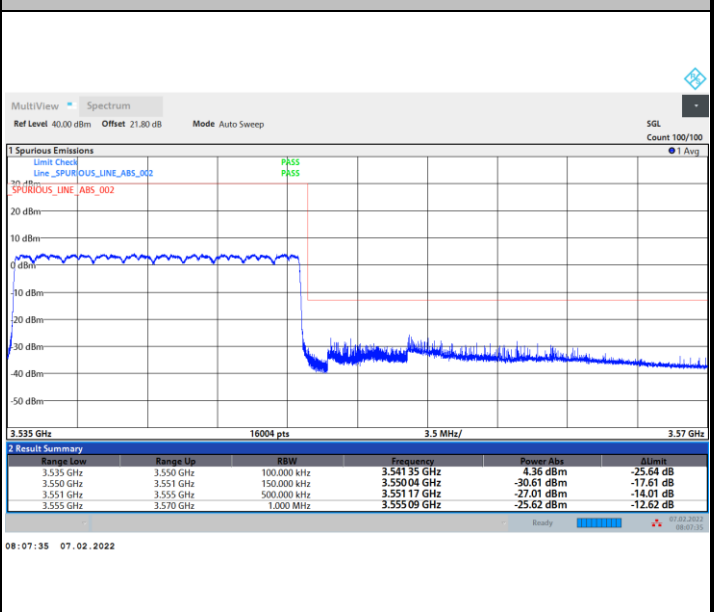

Lowest Band Edge / 1RB0

Highest Band Edge / 1RBmax

Lowest Band Edge / Full RB

Highest Band Edge / Full RB

FR1 n77 / 10MHz / CP OFDM / 64QAM

Lowest Band Edge / 1RB0

Highest Band Edge / 1RBmax

Lowest Band Edge / Full RB

Highest Band Edge / Full RB

FR1 n77 / 10MHz / CP OFDM / 256QAM

Lowest Band Edge / 1RB0

Highest Band Edge / 1RBmax

Lowest Band Edge / Full RB

Highest Band Edge / Full RB

FR1 n77 / 15MHz / CP OFDM / QPSK

Lowest Band Edge / 1RB0

Highest Band Edge / 1RBmax

Lowest Band Edge / Full RB

Highest Band Edge / Full RB

FR1 n77 / 15MHz / CP OFDM / 16QAM

Lowest Band Edge / 1RB0

Highest Band Edge / 1RBmax

Lowest Band Edge / Full RB

Highest Band Edge / Full RB