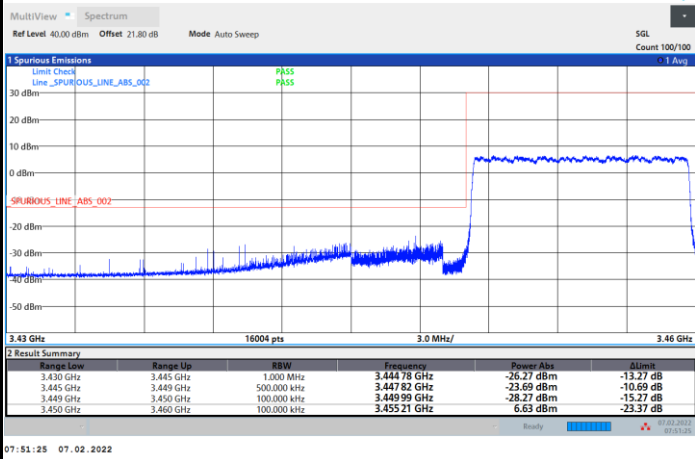

256QAM

Conducted Band Edge

FR1 n77 / 10MHz / CP OFDM / QPSK

Lowest Band Edge / 1RB0

Highest Band Edge / 1RBmax

Lowest Band Edge / Full RB

Highest Band Edge / Full RB

FR1 n77 / 10MHz / CP OFDM / 16QAM

Lowest Band Edge / 1RB0

Highest Band Edge / 1RBmax

Lowest Band Edge / Full RB

Highest Band Edge / Full RB

FR1 n77 / 10MHz / CP OFDM / 64QAM

Lowest Band Edge / 1RB0

Highest Band Edge / 1RBmax

Lowest Band Edge / Full RB