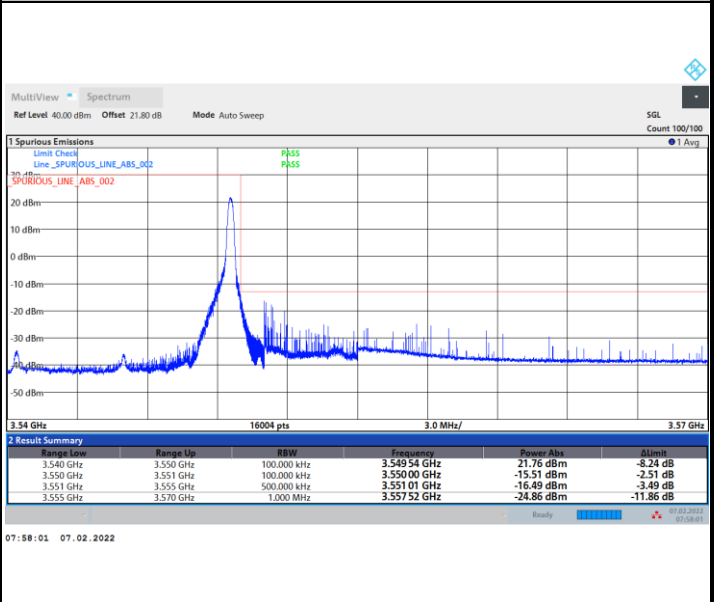

256QAM

Conducted Band Edge

FR1 n77 / 10MHz / CP OFDM / QPSK

Lowest Band Edge / 1RB0

Highest Band Edge / 1RBmax

Lowest Band Edge / Full RB

Highest Band Edge / Full RB

FR1 n77 / 10MHz / CP OFDM / 16QAM

Lowest Band Edge / 1RB0

Highest Band Edge / 1RBmax

Lowest Band Edge / Full RB

Highest Band Edge / Full RB

FR1 n77 / 10MHz / CP OFDM / 64QAM

Lowest Band Edge / 1RB0

Highest Band Edge / 1RBmax

Lowest Band Edge / Full RB