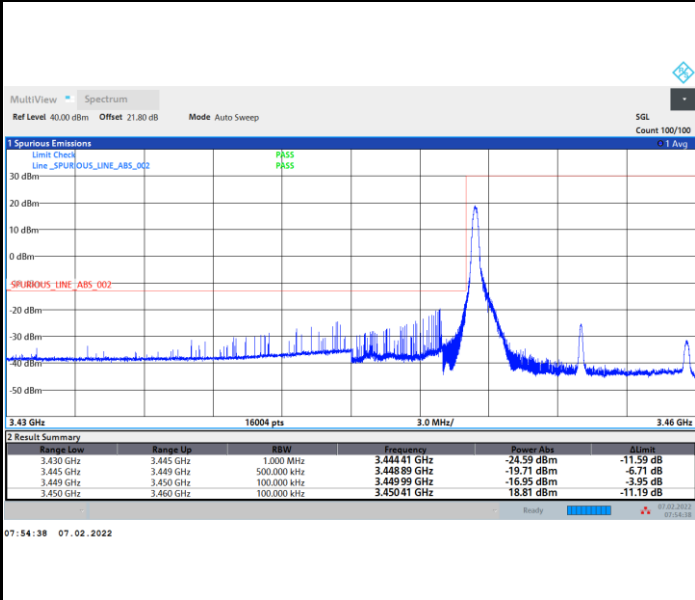

Highest Band Edge / Full RB

FR1 n77 / 10MHz / CP OFDM / 256QAM

Lowest Band Edge / 1RB0

Highest Band Edge / 1RBmax

Lowest Band Edge / Full RB

Highest Band Edge / Full RB

FR1 n77 / 15MHz / CP OFDM / QPSK

Lowest Band Edge / 1RB0