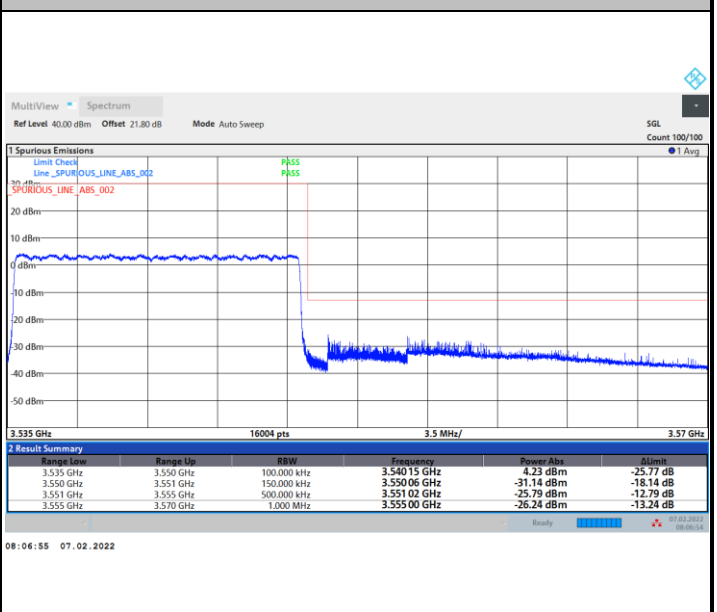

Highest Band Edge / 1RBmax

Lowest Band Edge / Full RB

Highest Band Edge / Full RB

FR1 n77 / 15MHz / CP OFDM / 16QAM

Lowest Band Edge / 1RB0

Highest Band Edge / 1RBmax

Lowest Band Edge / Full RB

Highest Band Edge / Full RB

FR1 n77 / 15MHz / CP OFDM / 64QAM

Lowest Band Edge / 1RB0

Highest Band Edge / 1RBmax

Lowest Band Edge / Full RB

Highest Band Edge / Full RB

FR1 n77 / 15MHz / CP OFDM / 256QAM

Lowest Band Edge / 1RB0

Highest Band Edge / 1RBmax

Lowest Band Edge / Full RB

Highest Band Edge / Full RB