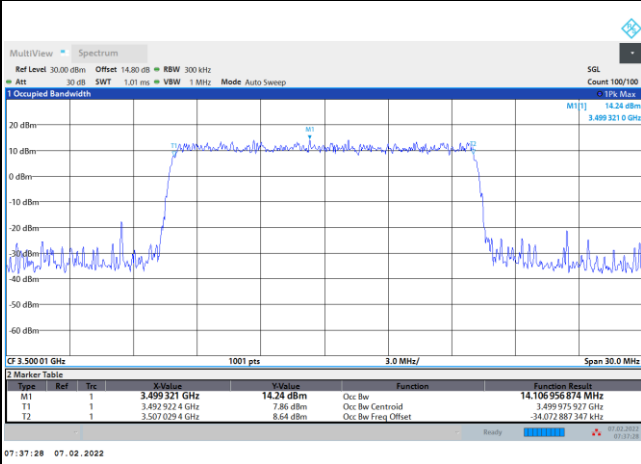

64QAM

256QAM