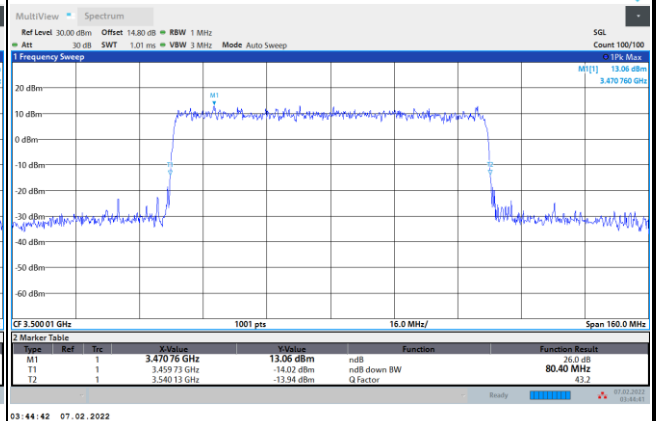

64QAM

256QAM

FR1 n77 / 80MHz / CP OFDM / Middle Channel / Full RB

QPSK

16QAM

64QAM

256QAM

FR1 n77 / 90MHz / CP OFDM / Middle Channel / Full RB