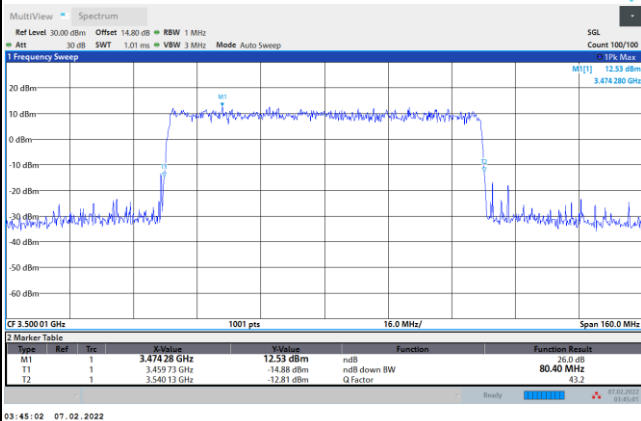

64QAM

256QAM

FR1 n77 / 80MHz / CP OFDM / Middle Channel / Full RB

QPSK

16QAM

64QAM

256QAM

FR1 n77 / 90MHz / CP OFDM / Middle Channel / Full RB