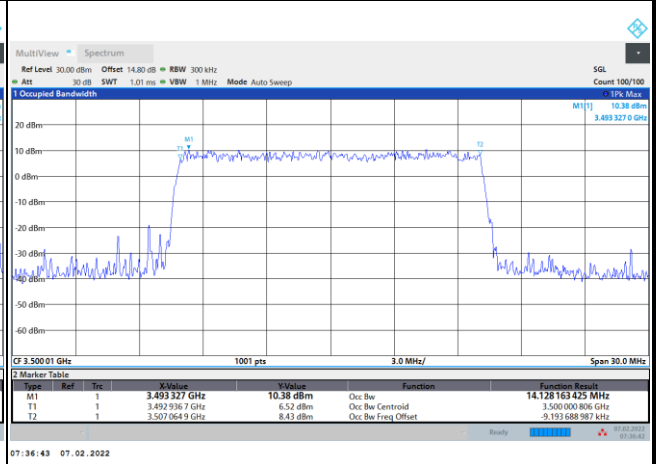

64QAM

256QAM