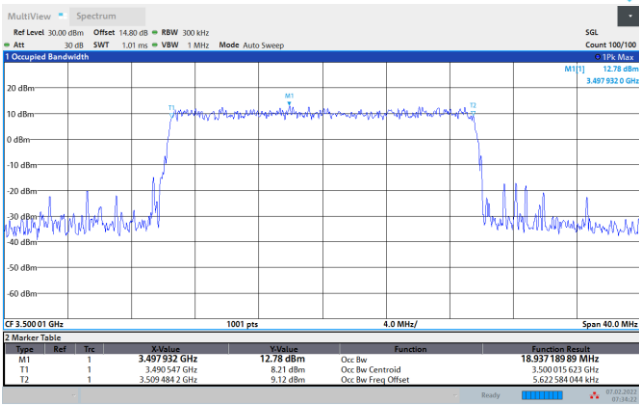

64QAM

256QAM

FR1 n77 / 20MHz / CP OFDM / Middle Channel / Full RB

QPSK

16QAM

64QAM

256QAM

FR1 n77 / 40MHz / CP OFDM / Middle Channel / Full RB