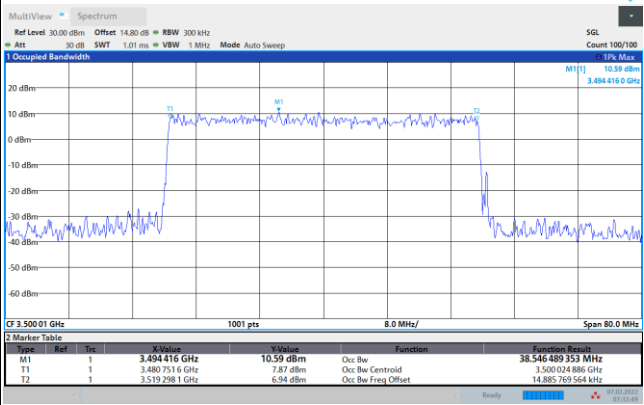

FR1 n77 / 40MHz / CP OFDM / Middle Channel / Full RB

QPSK

16QAM