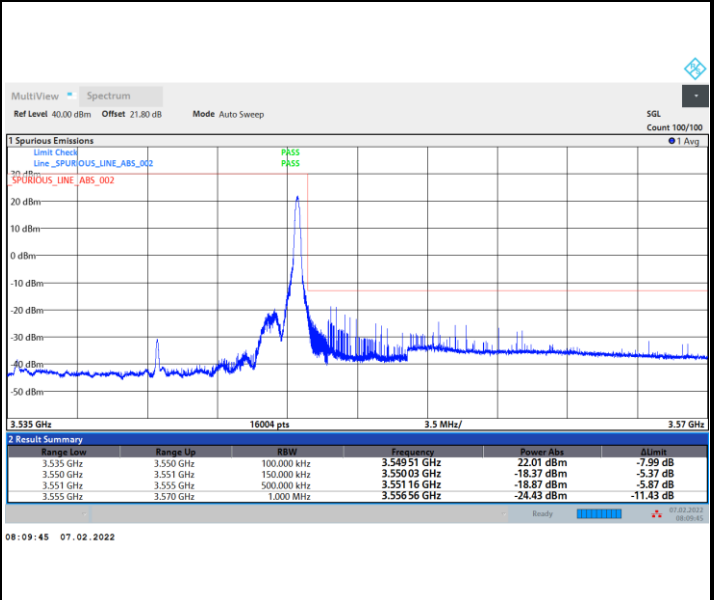

FR1 n77 / 15MHz / CP OFDM / 64QAM

Lowest Band Edge / 1RB0

Highest Band Edge / 1RBmax