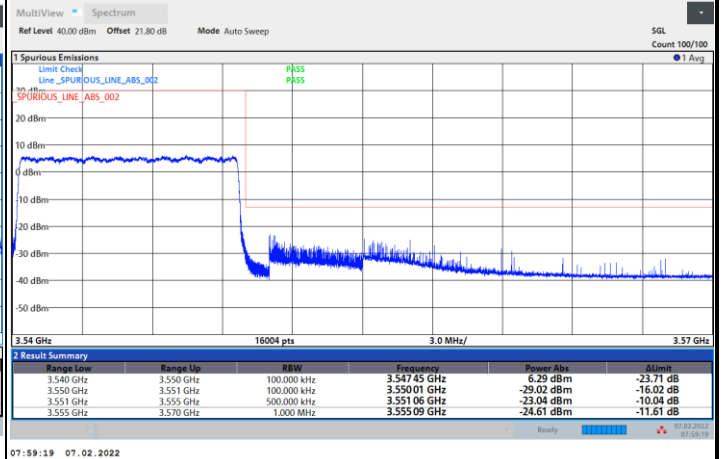

256QAM

Conducted Band Edge

FR1 n77 / 10MHz / CP OFDM / QPSK

Lowest Band Edge / 1RB0

Highest Band Edge / 1RBmax

Lowest Band Edge / Full RB

Highest Band Edge / Full RB

FR1 n77 / 10MHz / CP OFDM / 16QAM

Lowest Band Edge / 1RB0

Highest Band Edge / 1RBmax

Lowest Band Edge / Full RB

Highest Band Edge / Full RB

FR1 n77 / 10MHz / CP OFDM / 64QAM

Lowest Band Edge / 1RB0

Highest Band Edge / 1RBmax

Lowest Band Edge / Full RB