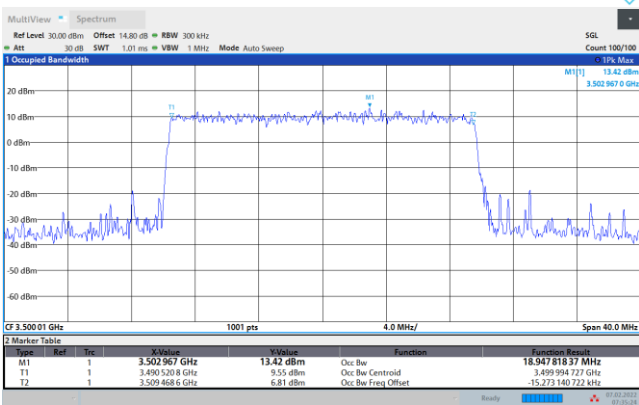

64QAM

256QAM

FR1 n77 / 20MHz / CP OFDM / Middle Channel / Full RB

QPSK

16QAM

64QAM

256QAM

FR1 n77 / 40MHz / CP OFDM / Middle Channel / Full RB