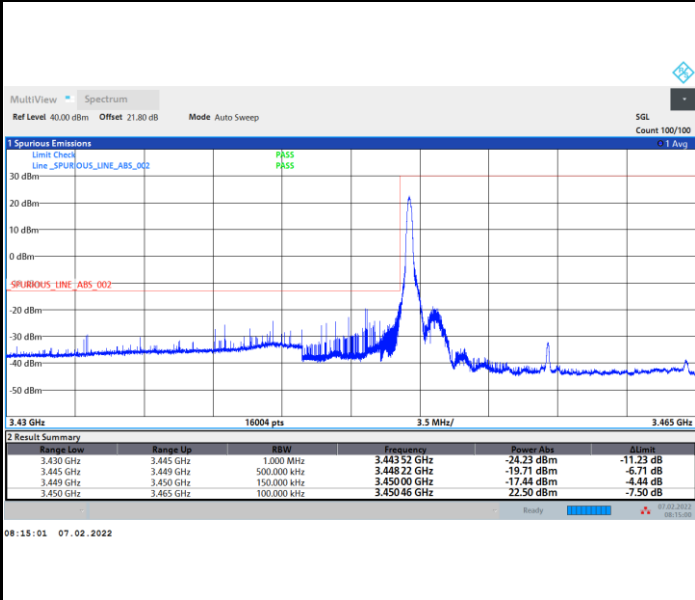

FR1 n77 / 15MHz / CP OFDM / 64QAM

Lowest Band Edge / 1RB0

Highest Band Edge / 1RBmax