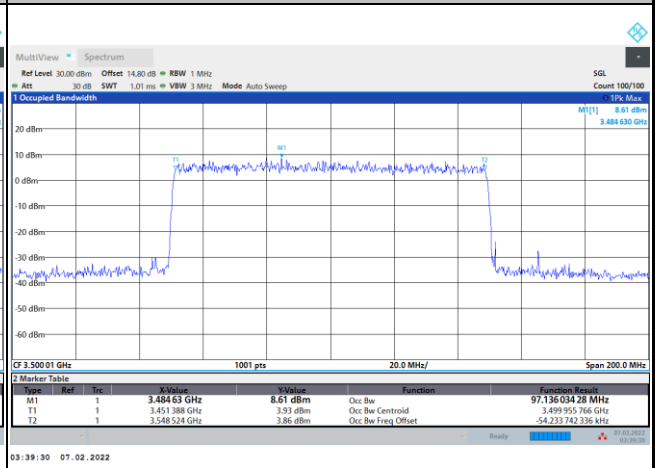

256QAM

Conducted Band Edge

FR1 n77 / 10MHz / CP OFDM / QPSK

Lowest Band Edge / 1RB0

Highest Band Edge / 1RBmax

Lowest Band Edge / Full RB

Highest Band Edge / Full RB

FR1 n77 / 10MHz / CP OFDM / 16QAM