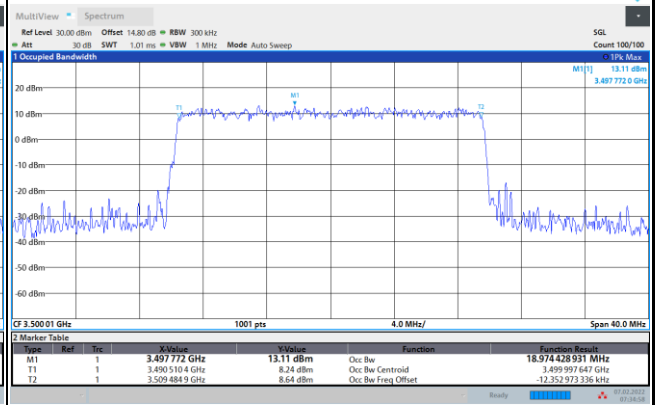

64QAM

256QAM

FR1 n77 / 20MHz / CP OFDM / Middle Channel / Full RB

QPSK

16QAM

64QAM

256QAM

FR1 n77 / 40MHz / CP OFDM / Middle Channel / Full RB