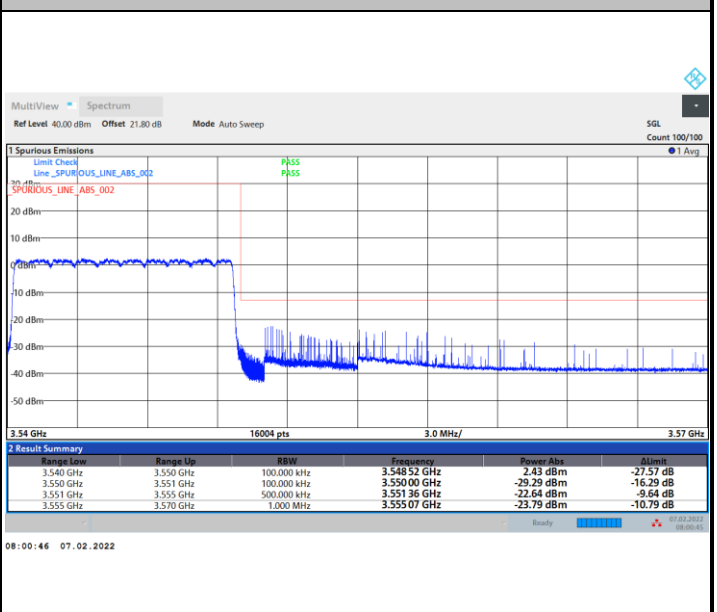

Lowest Band Edge / 1RB0

Highest Band Edge / 1RBmax

Lowest Band Edge / Full RB

Highest Band Edge / Full RB

FR1 n77 / 10MHz / CP OFDM / 64QAM

Lowest Band Edge / 1RB0

Highest Band Edge / 1RBmax

Lowest Band Edge / Full RB

Highest Band Edge / Full RB

FR1 n77 / 10MHz / CP OFDM / 256QAM

Lowest Band Edge / 1RB0

Highest Band Edge / 1RBmax

Lowest Band Edge / Full RB

Highest Band Edge / Full RB

FR1 n77 / 15MHz / CP OFDM / QPSK

Lowest Band Edge / 1RB0

Highest Band Edge / 1RBmax

Lowest Band Edge / Full RB

Highest Band Edge / Full RB

FR1 n77 / 15MHz / CP OFDM / 16QAM

Lowest Band Edge / 1RB0

Highest Band Edge / 1RBmax

Lowest Band Edge / Full RB

Highest Band Edge / Full RB