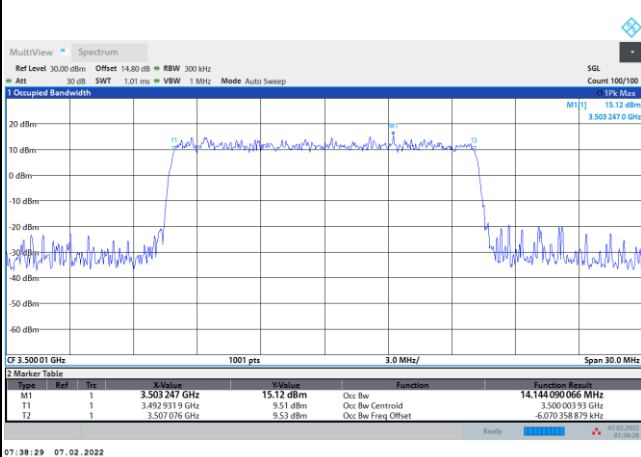

FR1 n77 / 10MHz / CP OFDM / Middle Channel / Full RB

QPSK

16QAM

64QAM

256QAM

FR1 n77 / 15MHz / CP OFDM / Middle Channel / Full RB

QPSK

16QAM