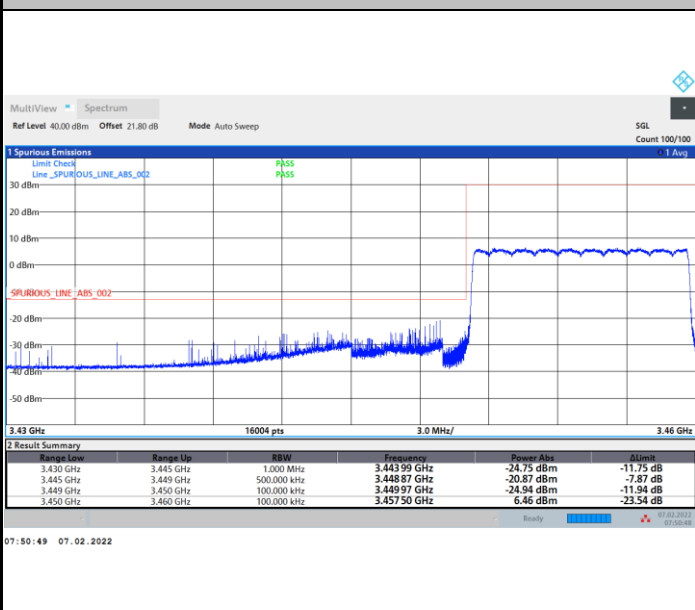

256QAM

Conducted Band Edge

FR1 n77 / 10MHz / CP OFDM / QPSK

Lowest Band Edge / 1RB0

Highest Band Edge / 1RBmax

Lowest Band Edge / Full RB

Highest Band Edge / Full RB

FR1 n77 / 10MHz / CP OFDM / 16QAM

Lowest Band Edge / 1RB0

Highest Band Edge / 1RBmax

Lowest Band Edge / Full RB

Highest Band Edge / Full RB

FR1 n77 / 10MHz / CP OFDM / 64QAM

Lowest Band Edge / 1RB0

Highest Band Edge / 1RBmax

Lowest Band Edge / Full RB