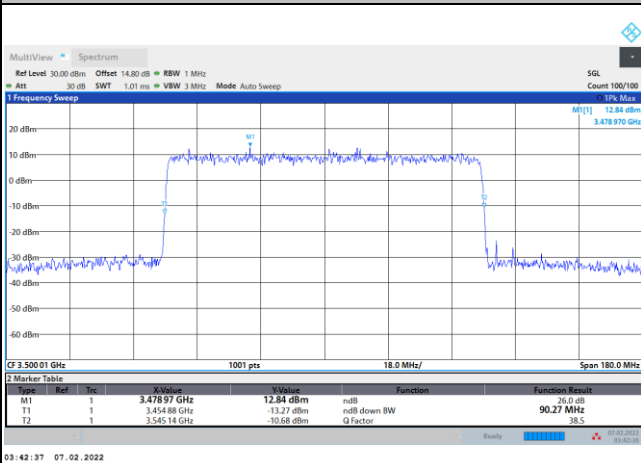

64QAM

256QAM