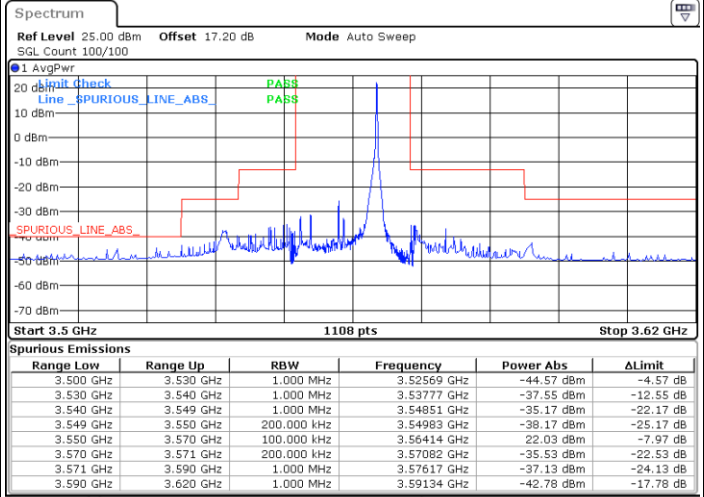

N/A

Date: 26.JAN.2022 23:39:31

LTE Band 48 / 10MHz

16QAM

Highest Channel / 1RB0

Highest Channel / 1RBmax

Date: 26.JAN.2022 23:35:33

Date: 26.JAN.2022 23:47:27

Highest Channel / FullIRB

N/A

Date: 26.JAN.2022 23:41:30

LTE Band 48 / 15MHz

16QAM

Lowest Channel / 1RB0

Lowest Channel / 1RBmax

Date: 27.JAN.2022 03:57:27

Date: 27.JAN.2022 00:01:22

Lowest Channel / FullIRB

N/A

Date: 26.JAN.2022 23:55:25

LTE Band 48 / 15MHz

16QAM

Middle Channel / 1RB0

Middle Channel / 1RBmax

Middle Channel / FullIRB

N/A

LTE Band 48 / 15MHz

16QAM

Highest Channel / 1RB0

Highest Channel / 1RBmax

Date: 26.JAN.2022 23:53:25

Date: 27.JAN.2022 00:05:19