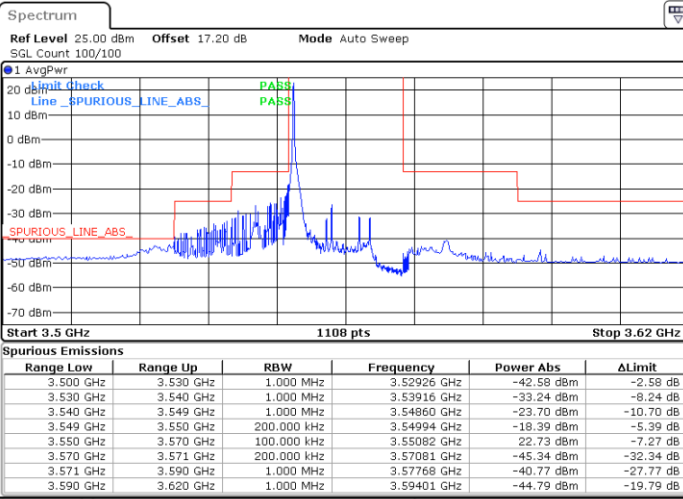

Date: 26.JAN.2022 23:44:49

Middle Channel / FullIRB

N/A

Date: 26.JAN.2022 23:38:52

LTE Band 48 / 10MHz

QPSK

Highest Channel / 1RB0

Highest Channel / 1RBmax

Date: 26.JAN.2022 23:36:13

Date: 26.JAN.2022 23:48:07

Highest Channel / FullIRB

N/A

Date: 26.JAN.2022 23:42:10

LTE Band 48 / 15MHz

QPSK

Lowest Channel / 1RB0

Lowest Channel / 1RBmax

Date: 27.JAN.2022 04:00:04

Date: 27.JAN.2022 00:00:42

Lowest Channel / FullIRB

N/A

Date: 27.JAN.2022 04:03:03

LTE Band 48 / 15MHz

QPSK

Middle Channel / 1RB0

Middle Channel / 1RBmax

Middle Channel / FullIRB

N/A

LTE Band 48 / 15MHz

QPSK

Highest Channel / 1RB0

Highest Channel / 1RBmax