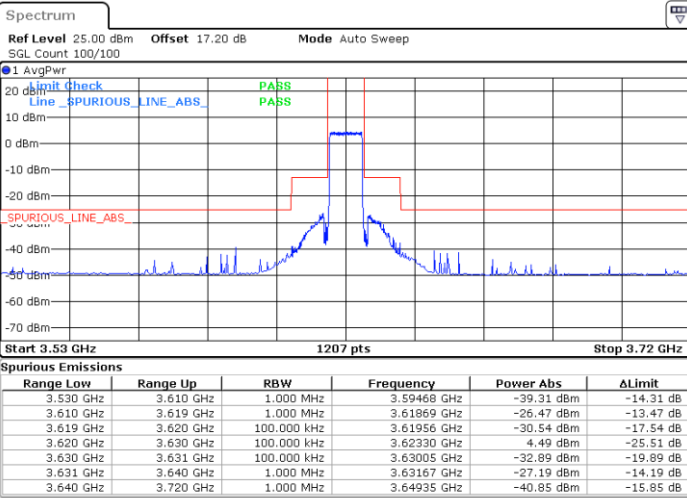

LTE Band 48 / 10MHz

16QAM

Lowest Channel / 1RB0

Lowest Channel / 1RBmax

Date: 26.JAN.2022 23:31:36

Date: 26.JAN.2022 23:43:30

Lowest Channel / FullIRB

N/A

Date: 26.JAN.2022 23:37:33

LTE Band 48 / 10MHz

16QAM

MiddleChannel / 1RB0

Middle Channel / 1RBmax

Date: 26.JAN.2022 23:33:35

Date: 26.JAN.2022 23:45:28

Middle Channel / FullRB

N/A

Date: 26.JAN.2022 23:39:31

LTE Band 48 / 10MHz

16QAM

Highest Channel / 1RB0

Highest Channel / 1RBmax

Date: 26.JAN.2022 23:35:33

Date: 26.JAN.2022 23:47:27

Highest Channel / FullIRB

N/A

Date: 26.JAN.2022 23:41:30

LTE Band 48 / 15MHz

16QAM

Lowest Channel / 1RB0

Lowest Channel / 1RBmax

Date: 27.JAN.2022 03:57:27