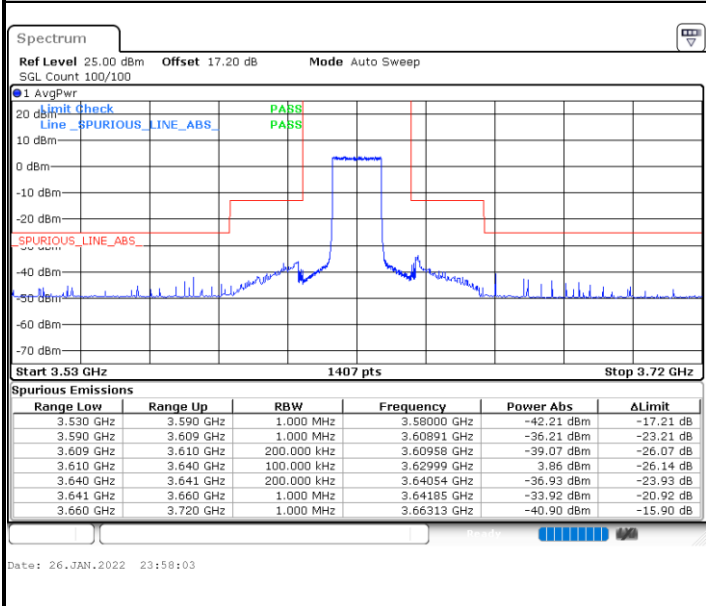

Date: 26.JAN.2022 23:36:13

Date: 26.JAN.2022 23:48:07

Highest Channel / FullIRB

N/A

Date: 26.JAN.2022 23:42:10

LTE Band 48 / 15MHz

QPSK

Lowest Channel / 1RB0

Lowest Channel / 1RBmax

Date: 27.JAN.2022 04:00:04

Date: 27.JAN.2022 00:00:42

Lowest Channel / FullIRB

N/A

Date: 27.JAN.2022 04:03:03

LTE Band 48 / 15MHz

QPSK

Middle Channel / 1RB0

Middle Channel / 1RBmax

Middle Channel / FullIRB

N/A

LTE Band 48 / 15MHz

QPSK

Highest Channel / 1RB0

Highest Channel / 1RBmax