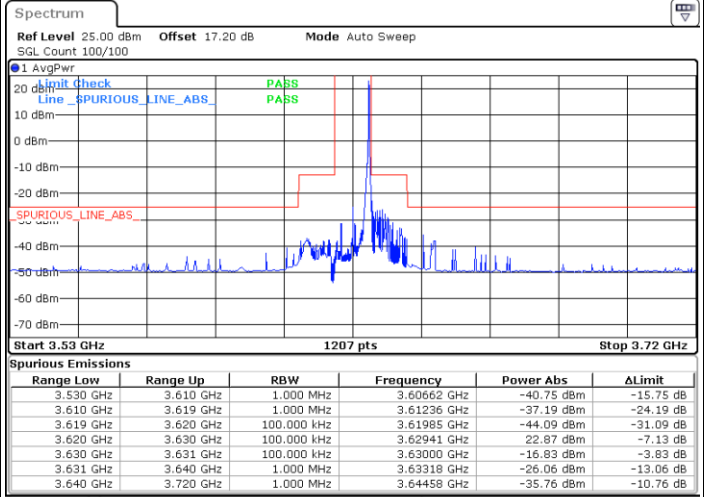

N/A

Date: 26.JAN.2022 23:22:59

LTE Band 48 / 10MHz

QPSK

Lowest Channel / 1RB0

Lowest Channel / 1RBmax

Date: 27.JAN.2022 03:36:12

Date: 26.JAN.2022 23:44:09

Lowest Channel / FullIRB

N/A

Date: 26.JAN.2022 23:38:13

LTE Band 48 / 10MHz

QPSK

MiddleChannel / 1RB0

Middle Channel / 1RBmax

Date: 26.JAN.2022 23:32:55

Date: 26.JAN.2022 23:44:49

Middle Channel / FullIRB

N/A

Date: 26.JAN.2022 23:38:52

LTE Band 48 / 10MHz

QPSK

Highest Channel / 1RB0

Highest Channel / 1RBmax

Date: 26.JAN.2022 23:36:13

Date: 26.JAN.2022 23:48:07

Highest Channel / FullIRB

N/A

Date: 26.JAN.2022 23:42:10

LTE Band 48 / 15MHz

QPSK

Lowest Channel / 1RB0