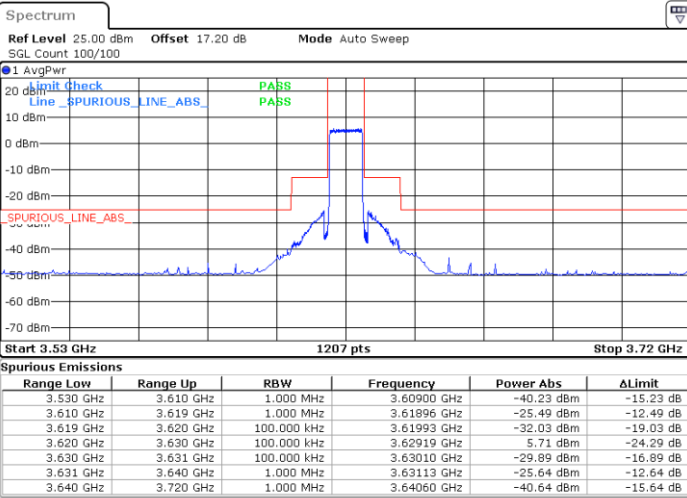

N/A

Date: 26.JAN.2022 23:22:59

LTE Band 48 / 10MHz

QPSK

Lowest Channel / 1RB0

Lowest Channel / 1RBmax

Date: 27.JAN.2022 03:36:12

Date: 26.JAN.2022 23:44:09

Lowest Channel / FullIRB

N/A

Date: 26.JAN.2022 23:38:13

LTE Band 48 / 10MHz

QPSK

MiddleChannel / 1RB0

Middle Channel / 1RBmax

Date: 26.JAN.2022 23:32:55

Date: 26.JAN.2022 23:44:49

Middle Channel / FullIRB

N/A

Date: 26.JAN.2022 23:38:52

LTE Band 48 / 10MHz

QPSK

Highest Channel / 1RB0

Highest Channel / 1RBmax

Date: 26.JAN.2022 23:36:13

Date: 26.JAN.2022 23:48:07

Highest Channel / FullIRB

N/A

Date: 26.JAN.2022 23:42:10

LTE Band 48 / 15MHz

QPSK

Lowest Channel / 1RB0