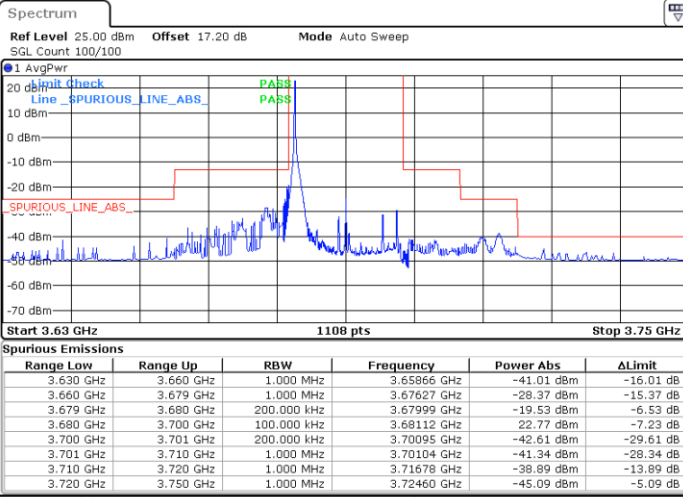

Lowest Channel / 1RBmax

Date: 27.JAN.2022 00:13:58

Date: 27.JAN.2022 00:19:58

Lowest Channel / FullIRB

N/A

Date: 27.JAN.2022 04:22:26

LTE Band 48 / 20MHz

QPSK

Middle Channel / 1RB0

Middle Channel / 1RBmax

Middle Channel / FullIRB

N/A

LTE Band 48 / 20MHz

QPSK

Highest Channel / 1RB0

Highest Channel / 1RBmax

Date: 27.JAN.2022 00:17:56

Date: 27.JAN.2022 00:23:55

Highest Channel / FullIRB

N/A

Date: 27.JAN.2022 00:11:58

LTE Band 48 / 5MHz

16QAM

Lowest Channel / 1RB0

Lowest Channel / 1RBmax

Date: 26.JAN.2022 23:13:45

Date: 26.JAN.2022 23:25:38

Lowest Channel / FullIRB

N/A

Date: 26.JAN.2022 23:19:42

LTE Band 48 / 5MHz

16QAM