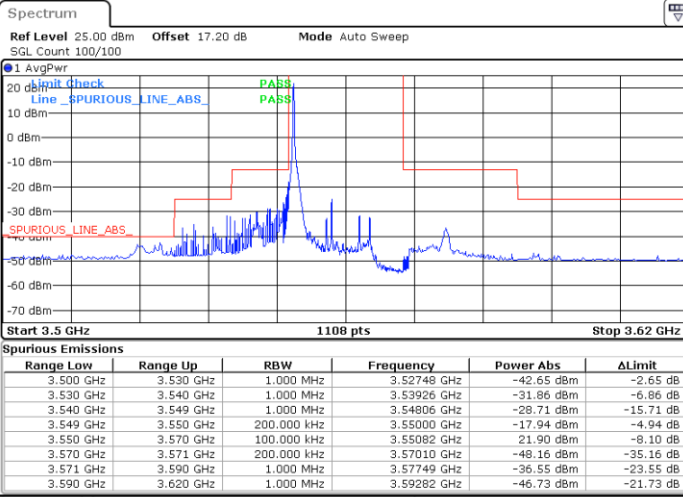

N/A

Date: 26.JAN.2022 23:39:31

LTE Band 48 / 10MHz

16QAM

Highest Channel / 1RB0

Highest Channel / 1RBmax

Date: 26.JAN.2022 23:35:33

Date: 26.JAN.2022 23:47:27

Highest Channel / FullIRB

N/A

Date: 26.JAN.2022 23:41:30

LTE Band 48 / 15MHz

16QAM

Lowest Channel / 1RB0

Lowest Channel / 1RBmax

Date: 27.JAN.2022 03:57:27

Date: 27.JAN.2022 00:01:22

Lowest Channel / FullIRB

N/A

Date: 26.JAN.2022 23:55:25

LTE Band 48 / 15MHz

16QAM

Middle Channel / 1RB0

Middle Channel / 1RBmax

Middle Channel / FullIRB

N/A

LTE Band 48 / 15MHz

16QAM

Highest Channel / 1RB0

Highest Channel / 1RBmax

Date: 26.JAN.2022 23:53:25

Date: 27.JAN.2022 00:05:19