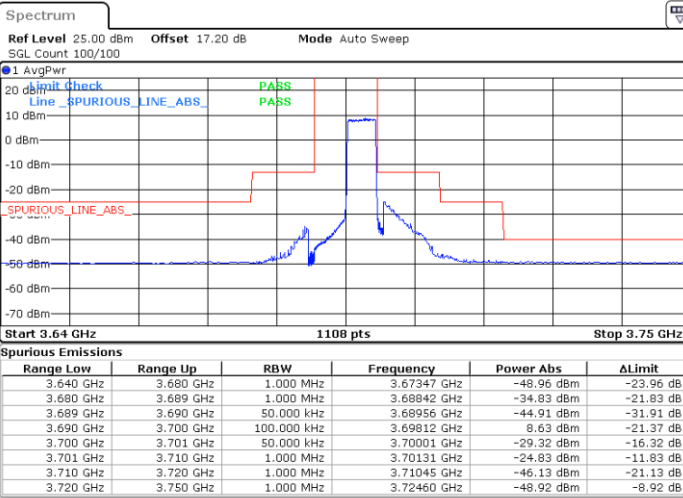

Date: 26.JAN.2022 23:16:23

Date: 26.JAN.2022 23:28:16

Middle Channel / FullRB

N/A

Range Low	Range Up	RBW	Frequency	Power Abs	ΔLimit
3.530 GHz	3.610 GHz	1.000 MHz	3.60940 GHz	-48.74 dBm	-23.74 dB
3.610 GHz	3.619 GHz	1.000 MHz	3.61851 GHz	-28.93 dBm	-15.93 dB
3.619 GHz	3.620 GHz	50.000 kHz	3.61965 GHz	-38.95 dBm	-25.95 dB
3.620 GHz	3.630 GHz	100.000 kHz	3.62532 GHz	8.72 dBm	-21.28 dB
3.630 GHz	3.631 GHz	50.000 kHz	3.63012 GHz	-40.10 dBm	-27.10 dB
3.631 GHz	3.640 GHz	1.000 MHz	3.63104 GHz	-33.24 dBm	-20.24 dB
3.640 GHz	3.720 GHz	1.000 MHz	3.64060 GHz	-49.03 dBm	-24.03 dB

Date: 26.JAN.2022 23:22:20

LTE Band 48 / 5MHz

QPSK

Highest Channel / 1RB0

Highest Channel / 1RBmax

Date: 26.JAN.2022 23:17:02

Date: 26.JAN.2022 23:28:56

Highest Channel / FullIRB

N/A

Date: 26.JAN.2022 23:22:59

LTE Band 48 / 10MHz

QPSK

Lowest Channel / 1RB0

Lowest Channel / 1RBmax

Date: 27.JAN.2022 03:36:12

Date: 26.JAN.2022 23:44:09

Lowest Channel / FullIRB

N/A

Date: 26.JAN.2022 23:38:13

LTE Band 48 / 10MHz

QPSK

MiddleChannel / 1RB0

Middle Channel / 1RBmax

Date: 26.JAN.2022 23:32:55