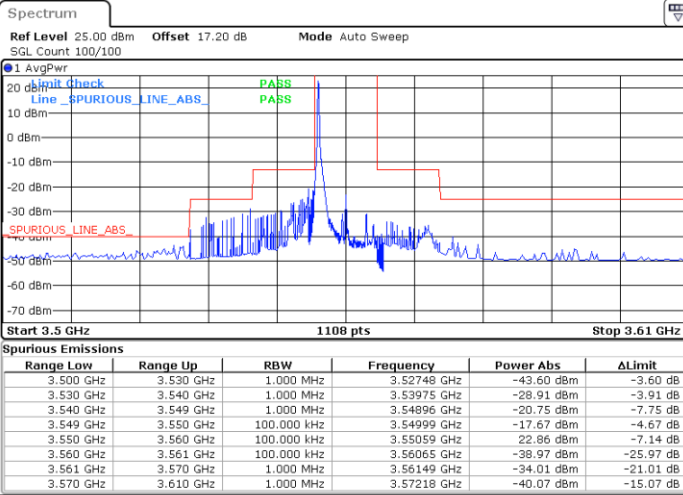

Date: 26.JAN.2022 23:22:20

LTE Band 48 / 5MHz

QPSK

Highest Channel / 1RB0

Highest Channel / 1RBmax

Date: 26.JAN.2022 23:17:02

Date: 26.JAN.2022 23:28:56

Highest Channel / FullIRB

N/A

Date: 26.JAN.2022 23:22:59

LTE Band 48 / 10MHz

QPSK

Lowest Channel / 1RB0

Lowest Channel / 1RBmax

Date: 27.JAN.2022 03:36:12

Date: 26.JAN.2022 23:44:09

Lowest Channel / FullIRB

N/A

Date: 26.JAN.2022 23:38:13

LTE Band 48 / 10MHz

QPSK

MiddleChannel / 1RB0

Middle Channel / 1RBmax

Date: 26.JAN.2022 23:32:55

Date: 26.JAN.2022 23:44:49

Middle Channel / FullIRB

N/A

Date: 26.JAN.2022 23:38:52

LTE Band 48 / 10MHz

QPSK

Highest Channel / 1RB0

Highest Channel / 1RBmax