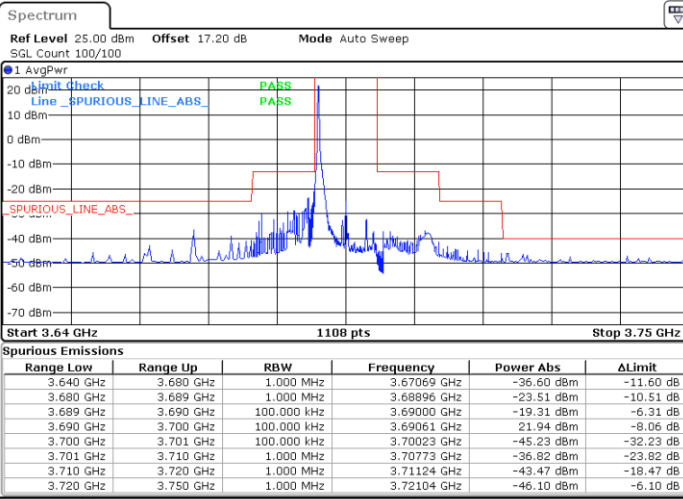

Date: 26.JAN.2022 23:37:33

LTE Band 48 / 10MHz

16QAM

MiddleChannel / 1RB0

Middle Channel / 1RBmax

Date: 26.JAN.2022 23:33:35

Date: 26.JAN.2022 23:45:28

Middle Channel / FullRB

N/A

Date: 26.JAN.2022 23:39:31

LTE Band 48 / 10MHz

16QAM

Highest Channel / 1RB0

Highest Channel / 1RBmax

Date: 26.JAN.2022 23:35:33

Date: 26.JAN.2022 23:47:27

Highest Channel / FullIRB

N/A

Date: 26.JAN.2022 23:41:30

LTE Band 48 / 15MHz

16QAM

Lowest Channel / 1RB0

Lowest Channel / 1RBmax

Date: 27.JAN.2022 03:57:27

Date: 27.JAN.2022 00:01:22

Lowest Channel / FullIRB

N/A

Date: 26.JAN.2022 23:55:25

LTE Band 48 / 15MHz

16QAM

Middle Channel / 1RB0

Middle Channel / 1RBmax