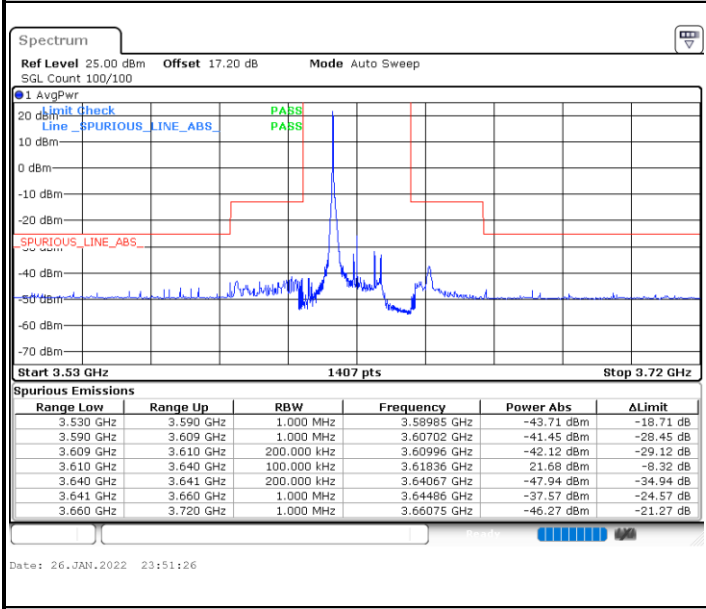

Highest Channel / FullIRB

N/A

Date: 26.JAN.2022 23:41:30

LTE Band 48 / 15MHz

16QAM

Lowest Channel / 1RB0

Lowest Channel / 1RBmax

Date: 27.JAN.2022 03:57:27

Date: 27.JAN.2022 00:01:22

Lowest Channel / FullIRB

N/A

Date: 26.JAN.2022 23:55:25

LTE Band 48 / 15MHz

16QAM

Middle Channel / 1RB0

Middle Channel / 1RBmax

Middle Channel / FullIRB

N/A

LTE Band 48 / 15MHz

16QAM

Highest Channel / 1RB0

Highest Channel / 1RBmax

Date: 26.JAN.2022 23:53:25

Date: 27.JAN.2022 00:05:19

Highest Channel / FullIRB

N/A

Date: 26.JAN.2022 23:59:22

LTE Band 48 / 20MHz

16QAM

Lowest Channel / 1RB0

Lowest Channel / 1RBmax

Date: 27.JAN.2022 00:13:18