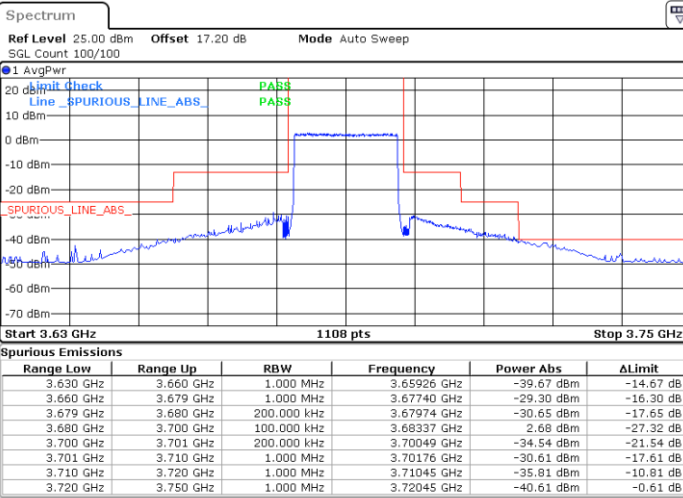

Lowest Channel / 1RBmax

Date: 27.JAN.2022 00:13:58

Date: 27.JAN.2022 00:19:58

Lowest Channel / FullIRB

N/A

Date: 27.JAN.2022 04:22:26

LTE Band 48 / 20MHz

QPSK

Middle Channel / 1RB0

Middle Channel / 1RBmax

Middle Channel / FullIRB

N/A

LTE Band 48 / 20MHz

QPSK

Highest Channel / 1RB0

Highest Channel / 1RBmax

Date: 27.JAN.2022 00:17:56

Date: 27.JAN.2022 00:23:55

Highest Channel / FullIRB

N/A

Date: 27.JAN.2022 00:11:58

LTE Band 48 / 5MHz

16QAM

Lowest Channel / 1RB0

Lowest Channel / 1RBmax

Date: 26.JAN.2022 23:13:45

Date: 26.JAN.2022 23:25:38

Lowest Channel / FullIRB

N/A

Date: 26.JAN.2022 23:19:42

LTE Band 48 / 5MHz

16QAM