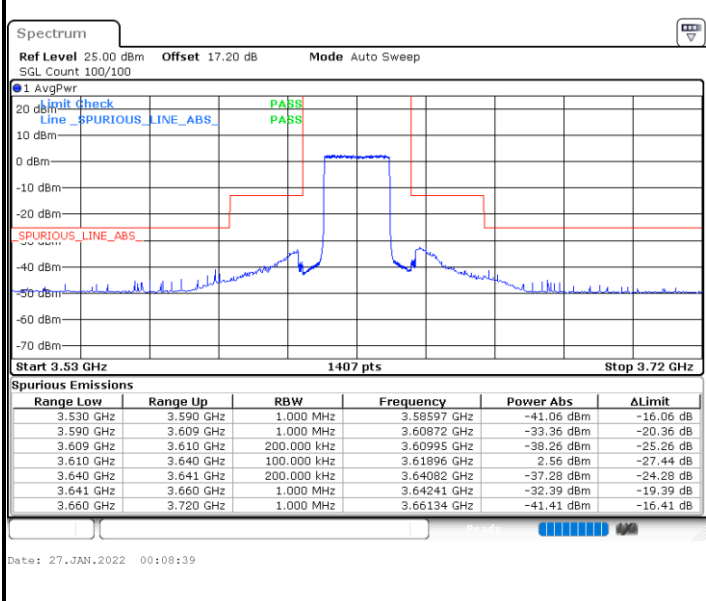

Date: 26, JAN, 2022 23:52:45

Date: 27, JAN, 2022 04:04:20

Highest Channel / FullIRB

N/A

Date: 27, JAN, 2022 04:05:22

LTE Band 48 / 20MHz

QPSK

Lowest Channel / 1RB0

Lowest Channel / 1RBmax

Date: 27.JAN.2022 00:13:58

Date: 27.JAN.2022 00:19:58

Lowest Channel / FullIRB

N/A

Date: 27.JAN.2022 04:22:26

LTE Band 48 / 20MHz

QPSK

Middle Channel / 1RB0

Middle Channel / 1RBmax

Middle Channel / FullIRB

N/A

LTE Band 48 / 20MHz

QPSK

Highest Channel / 1RB0

Highest Channel / 1RBmax

Date: 27.JAN.2022 00:17:56

Date: 27.JAN.2022 00:23:55

Highest Channel / FullIRB

N/A

Date: 27.JAN.2022 00:11:58

LTE Band 48 / 5MHz

16QAM

Lowest Channel / 1RB0