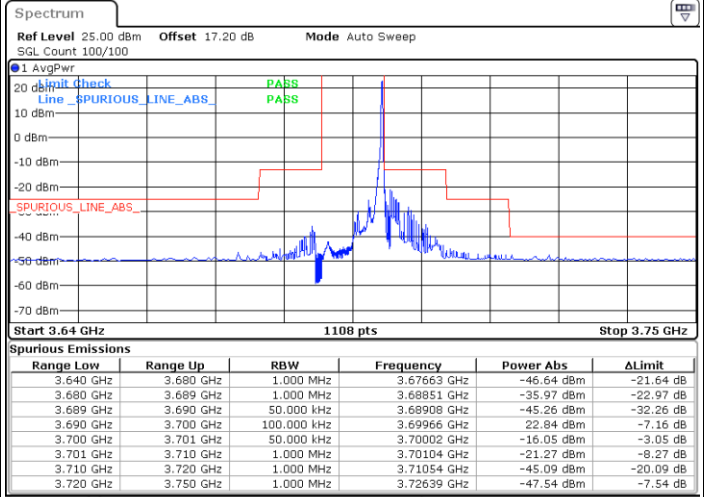

Date: 26.JAN.2022 23:16:23

Date: 26.JAN.2022 23:28:16

Middle Channel / FullRB

N/A

Range Low	Range Up	RBW	Frequency	Power Abs	ΔLimit
3.530 GHz	3.610 GHz	1.000 MHz	3.60940 GHz	-48.74 dBm	-23.74 dB
3.610 GHz	3.619 GHz	1.000 MHz	3.61851 GHz	-28.93 dBm	-15.93 dB
3.619 GHz	3.620 GHz	50.000 kHz	3.61965 GHz	-38.95 dBm	-25.95 dB
3.620 GHz	3.630 GHz	100.000 kHz	3.62532 GHz	8.72 dBm	-21.28 dB
3.630 GHz	3.631 GHz	50.000 kHz	3.63012 GHz	-40.10 dBm	-27.10 dB
3.631 GHz	3.640 GHz	1.000 MHz	3.63104 GHz	-33.24 dBm	-20.24 dB
3.640 GHz	3.720 GHz	1.000 MHz	3.64060 GHz	-49.03 dBm	-24.03 dB

Date: 26.JAN.2022 23:22:20

LTE Band 48 / 5MHz

QPSK

Highest Channel / 1RB0

Highest Channel / 1RBmax

Date: 26.JAN.2022 23:17:02

Date: 26.JAN.2022 23:28:56

Highest Channel / FullIRB

N/A

Date: 26.JAN.2022 23:22:59

LTE Band 48 / 10MHz

QPSK

Lowest Channel / 1RB0

Lowest Channel / 1RBmax

Date: 27.JAN.2022 03:36:12

Date: 26.JAN.2022 23:44:09

Lowest Channel / FullIRB

N/A

Date: 26.JAN.2022 23:38:13

LTE Band 48 / 10MHz

QPSK

MiddleChannel / 1RB0

Middle Channel / 1RBmax

Date: 26.JAN.2022 23:32:55