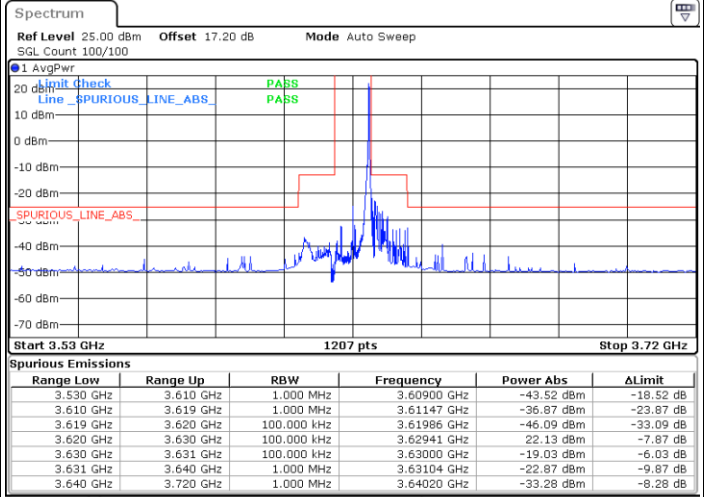

LTE Band 48 / 10MHz

16QAM

Lowest Channel / 1RB0

Lowest Channel / 1RBmax

Date: 26.JAN.2022 23:31:36

Date: 26.JAN.2022 23:43:30

Lowest Channel / FullIRB

N/A

Date: 26.JAN.2022 23:37:33

LTE Band 48 / 10MHz

16QAM

MiddleChannel / 1RB0

Middle Channel / 1RBmax

Date: 26.JAN.2022 23:33:35

Date: 26.JAN.2022 23:45:28

Middle Channel / FullRB

N/A

Date: 26.JAN.2022 23:39:31

LTE Band 48 / 10MHz

16QAM

Highest Channel / 1RB0

Highest Channel / 1RBmax

Date: 26.JAN.2022 23:35:33

Date: 26.JAN.2022 23:47:27

Highest Channel / FullIRB

N/A

Date: 26.JAN.2022 23:41:30

LTE Band 48 / 15MHz

16QAM

Lowest Channel / 1RB0

Lowest Channel / 1RBmax

Date: 27.JAN.2022 03:57:27