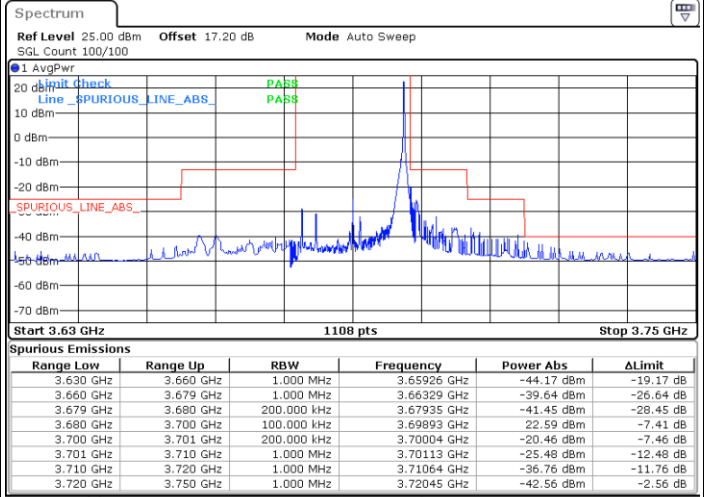

Lowest Channel / 1RBmax

Date: 27.JAN.2022 00:13:58

Date: 27.JAN.2022 00:19:58

Lowest Channel / FullIRB

N/A

Date: 27.JAN.2022 04:22:26

LTE Band 48 / 20MHz

QPSK

Middle Channel / 1RB0

Middle Channel / 1RBmax

Middle Channel / FullIRB

N/A

LTE Band 48 / 20MHz

QPSK

Highest Channel / 1RB0

Highest Channel / 1RBmax

Date: 27.JAN.2022 00:17:56

Date: 27.JAN.2022 00:23:55

Highest Channel / FullIRB

N/A

Date: 27.JAN.2022 00:11:58

LTE Band 48 / 5MHz

16QAM

Lowest Channel / 1RB0

Lowest Channel / 1RBmax

Date: 26.JAN.2022 23:13:45

Date: 26.JAN.2022 23:25:38

Lowest Channel / FullIRB

N/A

Date: 26.JAN.2022 23:19:42

LTE Band 48 / 5MHz

16QAM