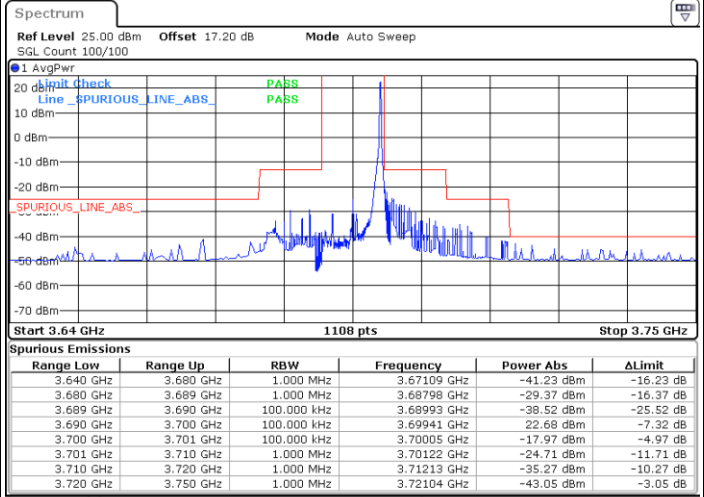

Lowest Channel / FullIRB

N/A

Date: 26.JAN.2022 23:38:13

LTE Band 48 / 10MHz

QPSK

MiddleChannel / 1RB0

Middle Channel / 1RBmax

Date: 26.JAN.2022 23:32:55

Date: 26.JAN.2022 23:44:49

Middle Channel / FullIRB

N/A

Date: 26.JAN.2022 23:38:52

LTE Band 48 / 10MHz

QPSK

Highest Channel / 1RB0

Highest Channel / 1RBmax

Date: 26.JAN.2022 23:36:13

Date: 26.JAN.2022 23:48:07

Highest Channel / FullIRB

N/A

Date: 26.JAN.2022 23:42:10

LTE Band 48 / 15MHz

QPSK

Lowest Channel / 1RB0

Lowest Channel / 1RBmax

Date: 27.JAN.2022 04:00:04

Date: 27.JAN.2022 00:00:42

Lowest Channel / FullIRB

N/A

Date: 27.JAN.2022 04:03:03

LTE Band 48 / 15MHz

QPSK