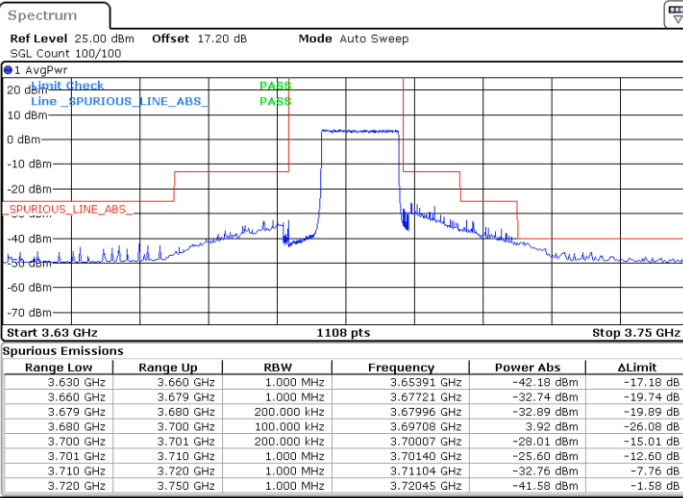

Lowest Channel / 1RBmax

Date: 27.JAN.2022 04:00:04

Date: 27.JAN.2022 00:00:42

Lowest Channel / FullIRB

N/A

Date: 27.JAN.2022 04:03:03

LTE Band 48 / 15MHz

QPSK

Middle Channel / 1RB0

Middle Channel / 1RBmax

Middle Channel / FullIRB

N/A

LTE Band 48 / 15MHz

QPSK

Highest Channel / 1RB0

Highest Channel / 1RBmax

Date: 26, JAN, 2022 23:52:45

Date: 27, JAN, 2022 04:04:20

Highest Channel / FullIRB

N/A

Date: 27, JAN, 2022 04:05:22

LTE Band 48 / 20MHz

QPSK

Lowest Channel / 1RB0

Lowest Channel / 1RBmax

Date: 27.JAN.2022 00:13:58

Date: 27.JAN.2022 00:19:58

Lowest Channel / FullIRB

N/A

Date: 27.JAN.2022 04:22:26

LTE Band 48 / 20MHz

QPSK