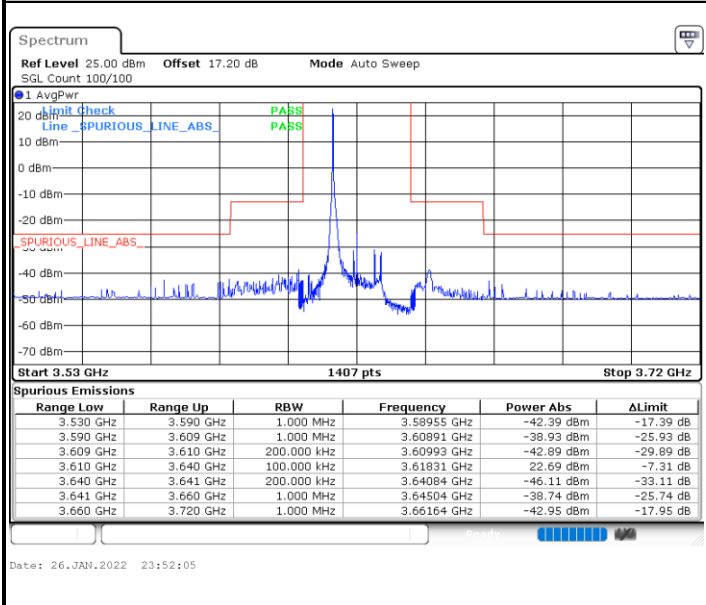

Date: 26.JAN.2022 23:36:13

Date: 26.JAN.2022 23:48:07

Highest Channel / FullIRB

N/A

Date: 26.JAN.2022 23:42:10

LTE Band 48 / 15MHz

QPSK

Lowest Channel / 1RB0

Lowest Channel / 1RBmax

Date: 27.JAN.2022 04:00:04

Date: 27.JAN.2022 00:00:42

Lowest Channel / FullIRB

N/A

Date: 27.JAN.2022 04:03:03

LTE Band 48 / 15MHz

QPSK

Middle Channel / 1RB0

Middle Channel / 1RBmax

Middle Channel / FullIRB

N/A

LTE Band 48 / 15MHz

QPSK

Highest Channel / 1RB0

Highest Channel / 1RBmax