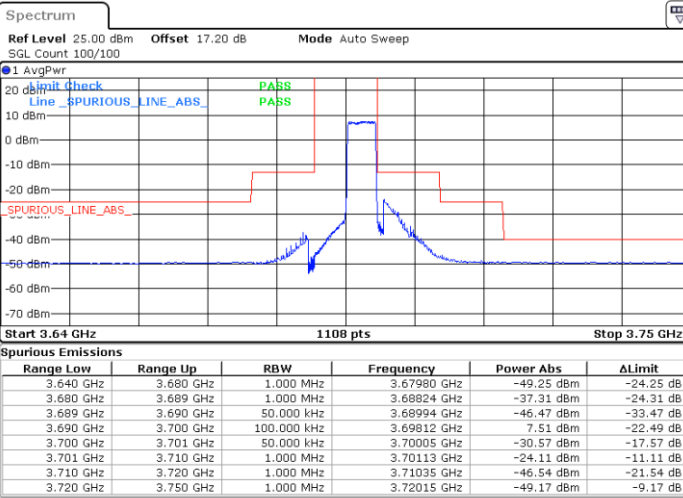

Lowest Channel / 1RBmax

Date: 26.JAN.2022 23:13:45

Date: 26.JAN.2022 23:25:38

Lowest Channel / FullIRB

N/A

Date: 26.JAN.2022 23:19:42

LTE Band 48 / 5MHz

16QAM

Middle Channel / 1RB0

Middle Channel / 1RBmax

Date: 26.JAN.2022 23:15:44

Date: 26.JAN.2022 23:27:37

Middle Channel / FullIRB

N/A

Date: 26.JAN.2022 23:21:41

LTE Band 48 / 5MHz

16QAM

Highest Channel / 1RB0

Highest Channel / 1RBmax

Date: 26.JAN.2022 23:17:42

Date: 26.JAN.2022 23:29:36

Highest Channel / FullIRB

N/A

Date: 26.JAN.2022 23:23:39

LTE Band 48 / 10MHz

16QAM

Lowest Channel / 1RB0

Lowest Channel / 1RBmax

Date: 26.JAN.2022 23:31:36

Date: 26.JAN.2022 23:43:30

Lowest Channel / FullIRB

N/A