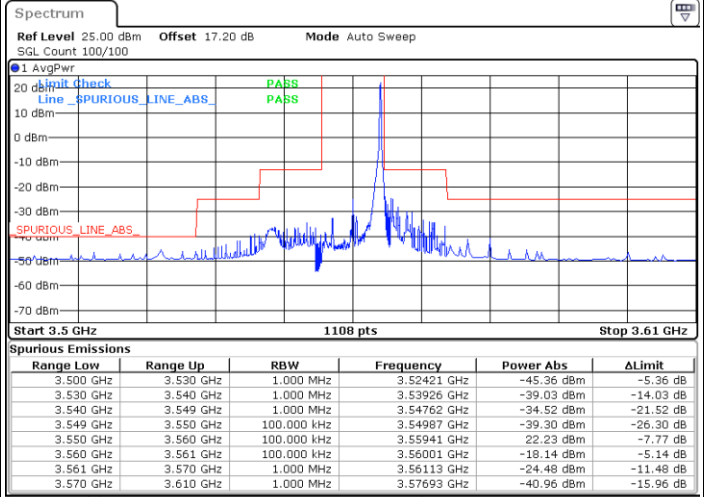

Middle Channel / 1RB0

Middle Channel / 1RBmax

Date: 26.JAN.2022 23:15:44

Date: 26.JAN.2022 23:27:37

Middle Channel / FullIRB

N/A

Date: 26.JAN.2022 23:21:41

LTE Band 48 / 5MHz

16QAM

Highest Channel / 1RB0

Highest Channel / 1RBmax

Date: 26.JAN.2022 23:17:42

Date: 26.JAN.2022 23:29:36

Highest Channel / FullIRB

N/A

Date: 26.JAN.2022 23:23:39

LTE Band 48 / 10MHz

16QAM

Lowest Channel / 1RB0

Lowest Channel / 1RBmax

Date: 26.JAN.2022 23:31:36

Date: 26.JAN.2022 23:43:30

Lowest Channel / FullIRB

N/A