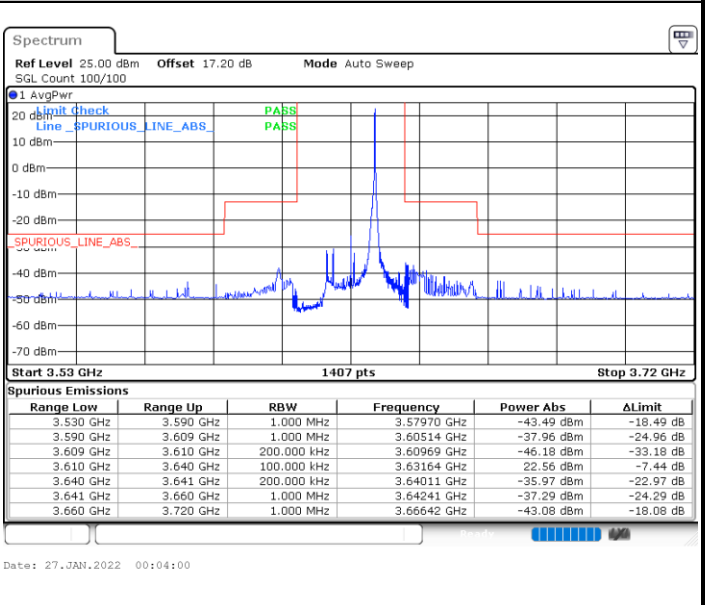

Date: 26.JAN.2022 23:36:13

Date: 26.JAN.2022 23:48:07

Highest Channel / FullIRB

N/A

Date: 26.JAN.2022 23:42:10

LTE Band 48 / 15MHz

QPSK

Lowest Channel / 1RB0

Lowest Channel / 1RBmax

Date: 27.JAN.2022 04:00:04

Date: 27.JAN.2022 00:00:42

Lowest Channel / FullIRB

N/A

Date: 27.JAN.2022 04:03:03

LTE Band 48 / 15MHz

QPSK

Middle Channel / 1RB0

Middle Channel / 1RBmax

Middle Channel / FullIRB

N/A

LTE Band 48 / 15MHz

QPSK

Highest Channel / 1RB0

Highest Channel / 1RBmax