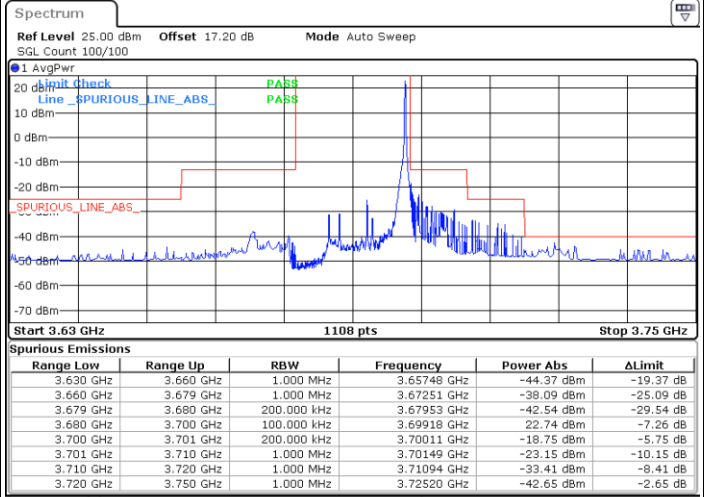

Lowest Channel / 1RBmax

Date: 27.JAN.2022 04:00:04

Date: 27.JAN.2022 00:00:42

Lowest Channel / FullIRB

N/A

Date: 27.JAN.2022 04:03:03

LTE Band 48 / 15MHz

QPSK

Middle Channel / 1RB0

Middle Channel / 1RBmax

Middle Channel / FullIRB

N/A

LTE Band 48 / 15MHz

QPSK

Highest Channel / 1RB0

Highest Channel / 1RBmax

Date: 26, JAN, 2022 23:52:45

Date: 27, JAN, 2022 04:04:20

Highest Channel / FullIRB

N/A

Date: 27, JAN, 2022 04:05:22

LTE Band 48 / 20MHz

QPSK

Lowest Channel / 1RB0

Lowest Channel / 1RBmax

Date: 27.JAN.2022 00:13:58

Date: 27.JAN.2022 00:19:58

Lowest Channel / FullIRB

N/A

Date: 27.JAN.2022 04:22:26

LTE Band 48 / 20MHz

QPSK