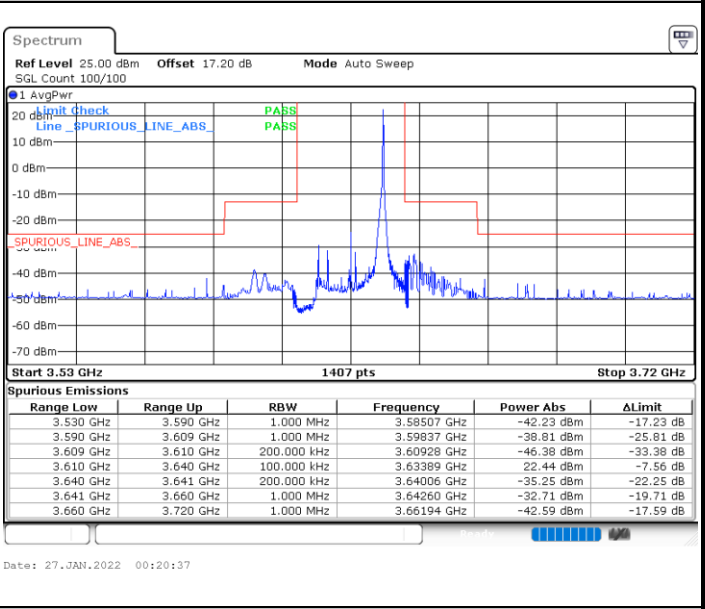

Date: 26, JAN, 2022 23:52:45

Date: 27, JAN, 2022 04:04:20

Highest Channel / FullIRB

N/A

Date: 27, JAN, 2022 04:05:22

LTE Band 48 / 20MHz

QPSK

Lowest Channel / 1RB0

Lowest Channel / 1RBmax

Date: 27.JAN.2022 00:13:58

Date: 27.JAN.2022 00:19:58

Lowest Channel / FullIRB

N/A

Date: 27.JAN.2022 04:22:26

LTE Band 48 / 20MHz

QPSK

Middle Channel / 1RB0

Middle Channel / 1RBmax

Middle Channel / FullIRB

N/A

LTE Band 48 / 20MHz

QPSK

Highest Channel / 1RB0

Highest Channel / 1RBmax