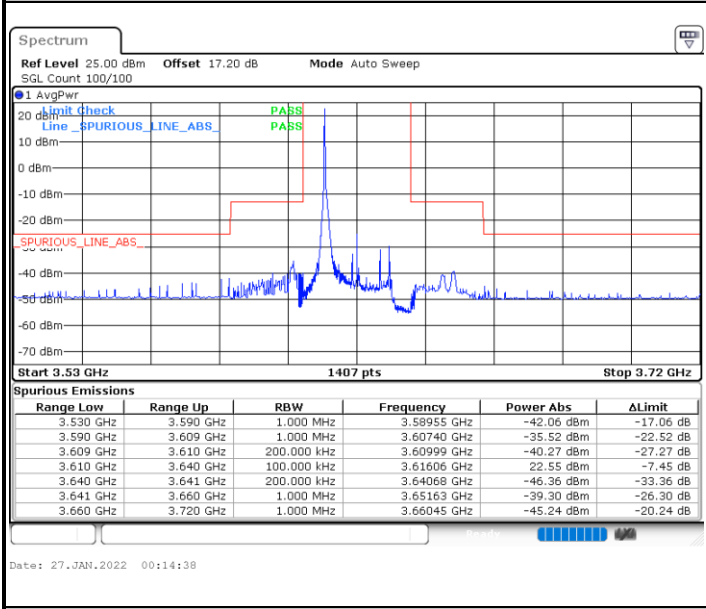

Date: 26, JAN, 2022 23:52:45

Date: 27, JAN, 2022 04:04:20

Highest Channel / FullIRB

N/A

Date: 27, JAN, 2022 04:05:22

LTE Band 48 / 20MHz

QPSK

Lowest Channel / 1RB0

Lowest Channel / 1RBmax

Date: 27.JAN.2022 00:13:58

Date: 27.JAN.2022 00:19:58

Lowest Channel / FullIRB

N/A

Date: 27.JAN.2022 04:22:26

LTE Band 48 / 20MHz

QPSK

Middle Channel / 1RB0

Middle Channel / 1RBmax

Middle Channel / FullIRB

N/A

LTE Band 48 / 20MHz

QPSK

Highest Channel / 1RB0

Highest Channel / 1RBmax