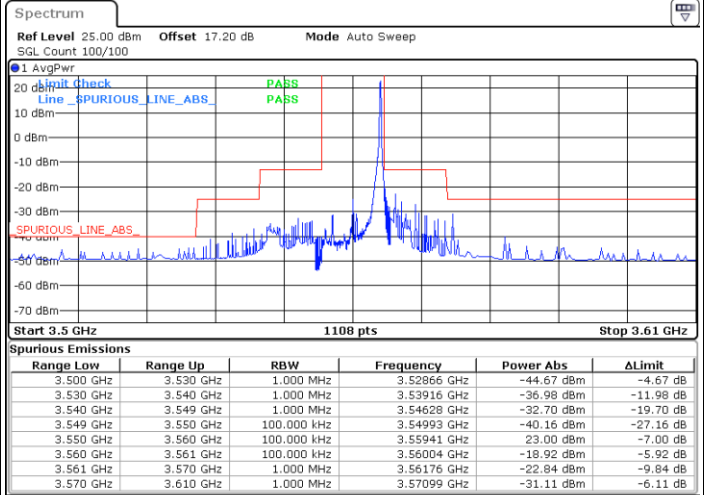

Date: 26.JAN.2022 23:22:20

LTE Band 48 / 5MHz

QPSK

Highest Channel / 1RB0

Highest Channel / 1RBmax

Date: 26.JAN.2022 23:17:02

Date: 26.JAN.2022 23:28:56

Highest Channel / FullIRB

N/A

Date: 26.JAN.2022 23:22:59

LTE Band 48 / 10MHz

QPSK

Lowest Channel / 1RB0

Lowest Channel / 1RBmax

Date: 27.JAN.2022 03:36:12

Date: 26.JAN.2022 23:44:09

Lowest Channel / FullIRB

N/A

Date: 26.JAN.2022 23:38:13

LTE Band 48 / 10MHz

QPSK

MiddleChannel / 1RB0

Middle Channel / 1RBmax

Date: 26.JAN.2022 23:32:55

Date: 26.JAN.2022 23:44:49

Middle Channel / FullIRB

N/A

Date: 26.JAN.2022 23:38:52

LTE Band 48 / 10MHz

QPSK

Highest Channel / 1RB0

Highest Channel / 1RBmax