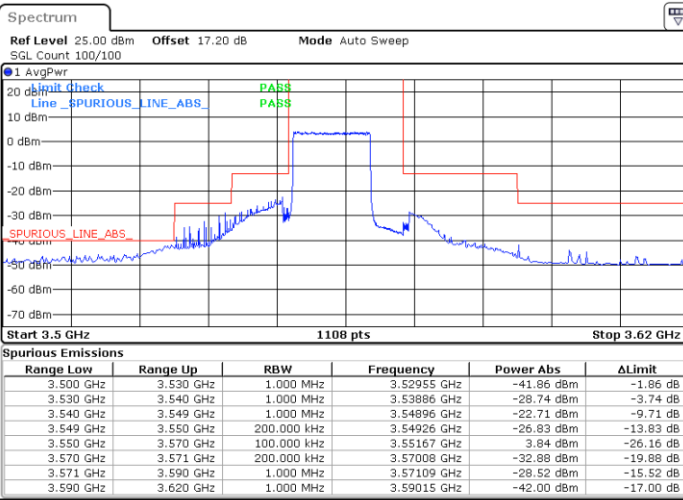

Date: 26.JAN.2022 23:36:13

Date: 26.JAN.2022 23:48:07

Highest Channel / FullIRB

N/A

Date: 26.JAN.2022 23:42:10

LTE Band 48 / 15MHz

QPSK

Lowest Channel / 1RB0

Lowest Channel / 1RBmax

Date: 27.JAN.2022 04:00:04

Date: 27.JAN.2022 00:00:42

Lowest Channel / FullIRB

N/A

Date: 27.JAN.2022 04:03:03

LTE Band 48 / 15MHz

QPSK

Middle Channel / 1RB0

Middle Channel / 1RBmax

Middle Channel / FullIRB

N/A

LTE Band 48 / 15MHz

QPSK

Highest Channel / 1RB0

Highest Channel / 1RBmax

Date: 26, JAN, 2022 23:52:45

Date: 27, JAN, 2022 04:04:20

Highest Channel / FullIRB

N/A

Date: 27, JAN, 2022 04:05:22

LTE Band 48 / 20MHz

QPSK

Lowest Channel / 1RB0