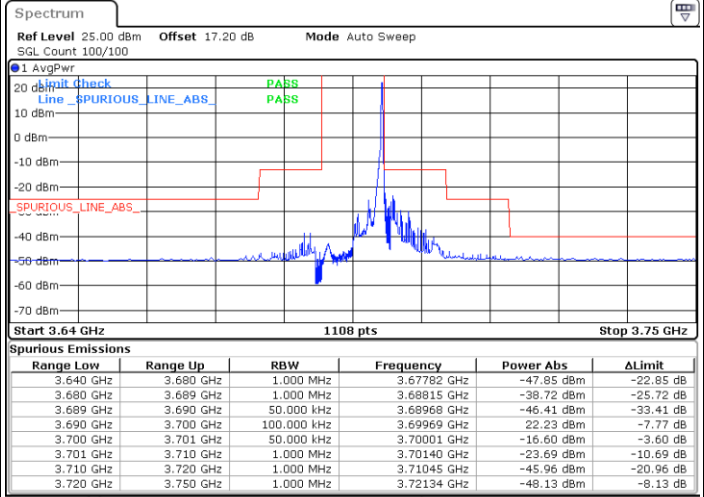

Lowest Channel / 1RBmax

Date: 26.JAN.2022 23:13:45

Date: 26.JAN.2022 23:25:38

Lowest Channel / FullIRB

N/A

Date: 26.JAN.2022 23:19:42

LTE Band 48 / 5MHz

16QAM

Middle Channel / 1RB0

Middle Channel / 1RBmax

Date: 26.JAN.2022 23:15:44

Date: 26.JAN.2022 23:27:37

Middle Channel / FullIRB

N/A

Date: 26.JAN.2022 23:21:41

LTE Band 48 / 5MHz

16QAM

Highest Channel / 1RB0

Highest Channel / 1RBmax

Date: 26.JAN.2022 23:17:42

Date: 26.JAN.2022 23:29:36

Highest Channel / FullIRB

N/A

Date: 26.JAN.2022 23:23:39

LTE Band 48 / 10MHz

16QAM

Lowest Channel / 1RB0

Lowest Channel / 1RBmax

Date: 26.JAN.2022 23:31:36

Date: 26.JAN.2022 23:43:30

Lowest Channel / FullIRB

N/A