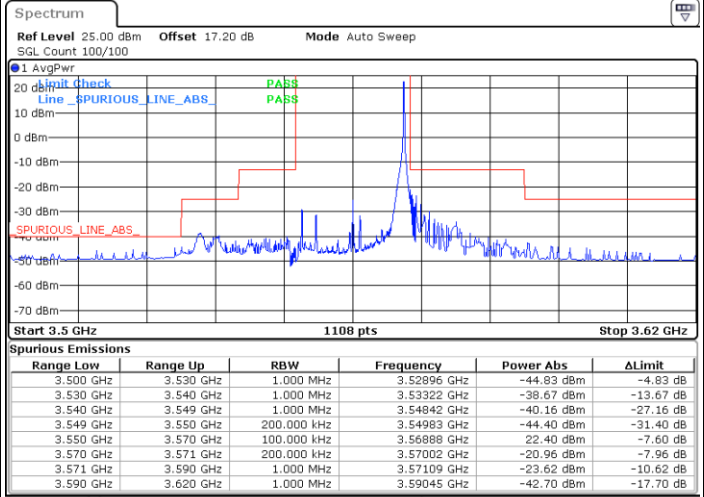

Middle Channel / 1RB0

Middle Channel / 1RBmax

Middle Channel / FullIRB

N/A

LTE Band 48 / 15MHz

QPSK

Highest Channel / 1RB0

Highest Channel / 1RBmax

Date: 26, JAN, 2022 23:52:45

Date: 27, JAN, 2022 04:04:20

Highest Channel / FullIRB

N/A

Date: 27, JAN, 2022 04:05:22

LTE Band 48 / 20MHz

QPSK

Lowest Channel / 1RB0

Lowest Channel / 1RBmax

Date: 27.JAN.2022 00:13:58

Date: 27.JAN.2022 00:19:58

Lowest Channel / FullIRB

N/A

Date: 27.JAN.2022 04:22:26

LTE Band 48 / 20MHz

QPSK

Middle Channel / 1RB0

Middle Channel / 1RBmax

Middle Channel / FullIRB

N/A

LTE Band 48 / 20MHz

QPSK

Highest Channel / 1RB0

Highest Channel / 1RBmax