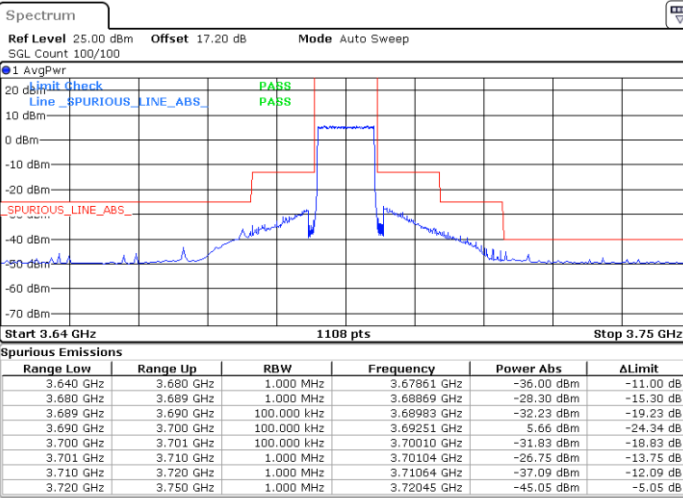

Lowest Channel / FullIRB

N/A

Date: 26.JAN.2022 23:38:13

LTE Band 48 / 10MHz

QPSK

MiddleChannel / 1RB0

Middle Channel / 1RBmax

Date: 26.JAN.2022 23:32:55

Date: 26.JAN.2022 23:44:49

Middle Channel / FullIRB

N/A

Date: 26.JAN.2022 23:38:52

LTE Band 48 / 10MHz

QPSK

Highest Channel / 1RB0

Highest Channel / 1RBmax

Date: 26.JAN.2022 23:36:13

Date: 26.JAN.2022 23:48:07

Highest Channel / FullIRB

N/A

Date: 26.JAN.2022 23:42:10

LTE Band 48 / 15MHz

QPSK

Lowest Channel / 1RB0

Lowest Channel / 1RBmax

Date: 27.JAN.2022 04:00:04

Date: 27.JAN.2022 00:00:42

Lowest Channel / FullIRB

N/A

Date: 27.JAN.2022 04:03:03

LTE Band 48 / 15MHz

QPSK