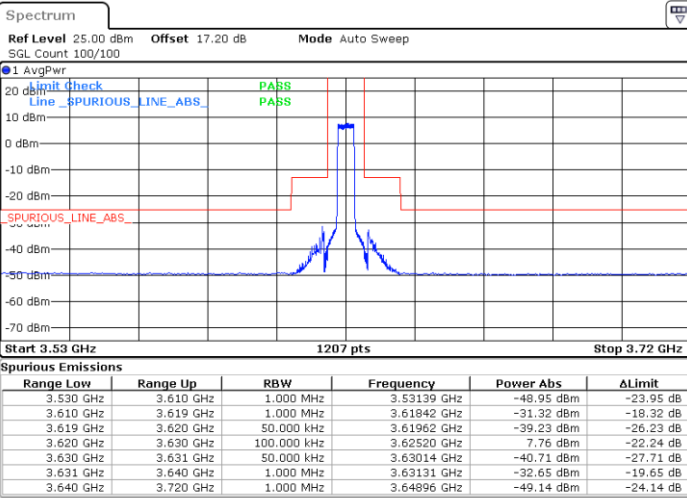

Lowest Channel / 1RBmax

Date: 26.JAN.2022 23:13:45

Date: 26.JAN.2022 23:25:38

Lowest Channel / FullIRB

N/A

Date: 26.JAN.2022 23:19:42

LTE Band 48 / 5MHz

16QAM

Middle Channel / 1RB0

Middle Channel / 1RBmax

Date: 26.JAN.2022 23:15:44

Date: 26.JAN.2022 23:27:37

Middle Channel / FullIRB

N/A

Date: 26.JAN.2022 23:21:41

LTE Band 48 / 5MHz

16QAM

Highest Channel / 1RB0

Highest Channel / 1RBmax

Date: 26.JAN.2022 23:17:42

Date: 26.JAN.2022 23:29:36

Highest Channel / FullIRB

N/A

Date: 26.JAN.2022 23:23:39

LTE Band 48 / 10MHz

16QAM

Lowest Channel / 1RB0

Lowest Channel / 1RBmax

Date: 26.JAN.2022 23:31:36

Date: 26.JAN.2022 23:43:30

Lowest Channel / FullIRB

N/A