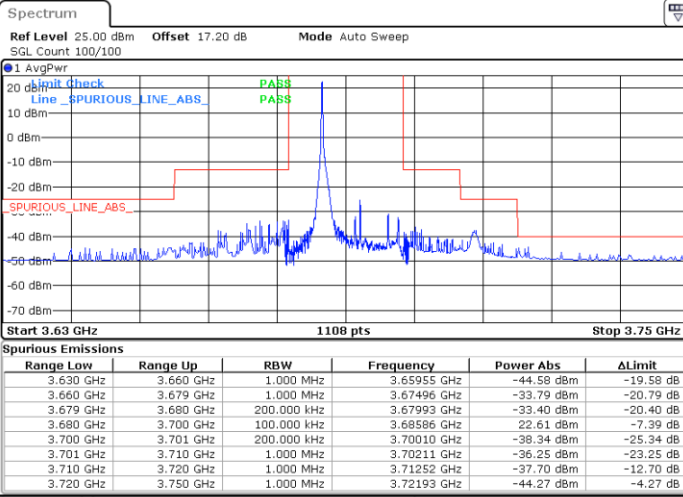

Lowest Channel / 1RBmax

Date: 27.JAN.2022 04:00:04

Date: 27.JAN.2022 00:00:42

Lowest Channel / FullIRB

N/A

Date: 27.JAN.2022 04:03:03

LTE Band 48 / 15MHz

QPSK

Middle Channel / 1RB0

Middle Channel / 1RBmax

Middle Channel / FullIRB

N/A

LTE Band 48 / 15MHz

QPSK

Highest Channel / 1RB0

Highest Channel / 1RBmax

Date: 26, JAN, 2022 23:52:45

Date: 27, JAN, 2022 04:04:20

Highest Channel / FullIRB

N/A

Date: 27, JAN, 2022 04:05:22

LTE Band 48 / 20MHz

QPSK

Lowest Channel / 1RB0

Lowest Channel / 1RBmax

Date: 27.JAN.2022 00:13:58

Date: 27.JAN.2022 00:19:58

Lowest Channel / FullIRB

N/A

Date: 27.JAN.2022 04:22:26

LTE Band 48 / 20MHz

QPSK