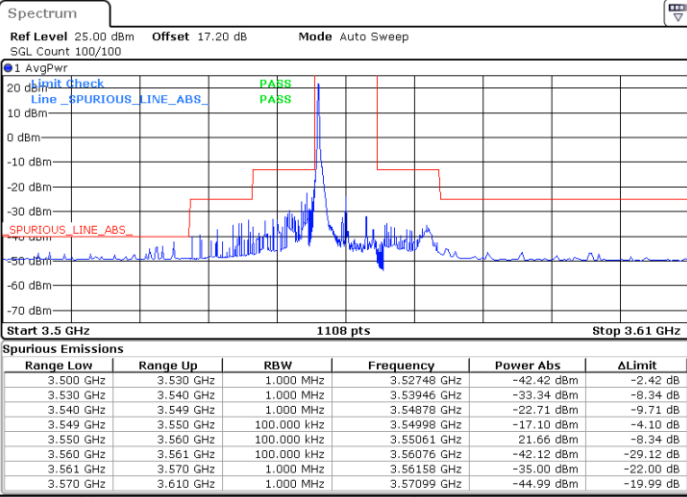

Middle Channel / 1RB0

Middle Channel / 1RBmax

Date: 26.JAN.2022 23:15:44

Date: 26.JAN.2022 23:27:37

Middle Channel / FullIRB

N/A

Date: 26.JAN.2022 23:21:41

LTE Band 48 / 5MHz

16QAM

Highest Channel / 1RB0

Highest Channel / 1RBmax

Date: 26.JAN.2022 23:17:42

Date: 26.JAN.2022 23:29:36

Highest Channel / FullIRB

N/A

Date: 26.JAN.2022 23:23:39

LTE Band 48 / 10MHz

16QAM

Lowest Channel / 1RB0

Lowest Channel / 1RBmax

Date: 26.JAN.2022 23:31:36

Date: 26.JAN.2022 23:43:30

Lowest Channel / FullIRB

N/A