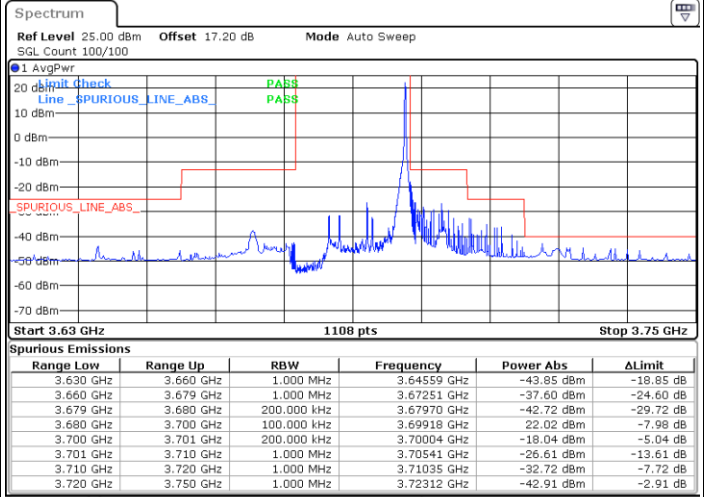

Highest Channel / FullIRB

N/A

Date: 26.JAN.2022 23:41:30

LTE Band 48 / 15MHz

16QAM

Lowest Channel / 1RB0

Lowest Channel / 1RBmax

Date: 27.JAN.2022 03:57:27

Date: 27.JAN.2022 00:01:22

Lowest Channel / FullIRB

N/A

Date: 26.JAN.2022 23:55:25

LTE Band 48 / 15MHz

16QAM

Middle Channel / 1RB0

Middle Channel / 1RBmax

Middle Channel / FullIRB

N/A

LTE Band 48 / 15MHz

16QAM

Highest Channel / 1RB0

Highest Channel / 1RBmax

Date: 26.JAN.2022 23:53:25

Date: 27.JAN.2022 00:05:19

Highest Channel / FullIRB

N/A

Date: 26.JAN.2022 23:59:22

LTE Band 48 / 20MHz

16QAM

Lowest Channel / 1RB0

Lowest Channel / 1RBmax

Date: 27.JAN.2022 00:13:18