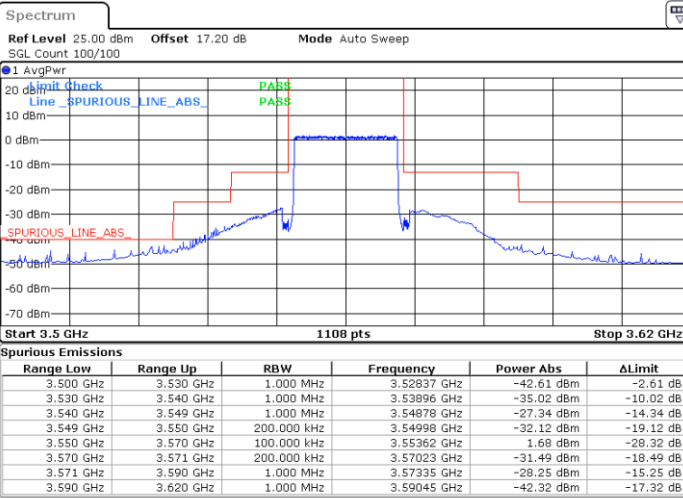

Date: 27.JAN.2022 00:01:22

Lowest Channel / FullIRB

N/A

Date: 26.JAN.2022 23:55:25

LTE Band 48 / 15MHz

16QAM

Middle Channel / 1RB0

Middle Channel / 1RBmax

Middle Channel / FullIRB

N/A

LTE Band 48 / 15MHz

16QAM

Highest Channel / 1RB0

Highest Channel / 1RBmax

Date: 26.JAN.2022 23:53:25

Date: 27.JAN.2022 00:05:19

Highest Channel / FullIRB

N/A

Date: 26.JAN.2022 23:59:22

LTE Band 48 / 20MHz

16QAM

Lowest Channel / 1RB0

Lowest Channel / 1RBmax

Date: 27.JAN.2022 00:13:18

Date: 27.JAN.2022 00:19:17

Lowest Channel / FullIRB

N/A

Date: 27.JAN.2022 00:07:20