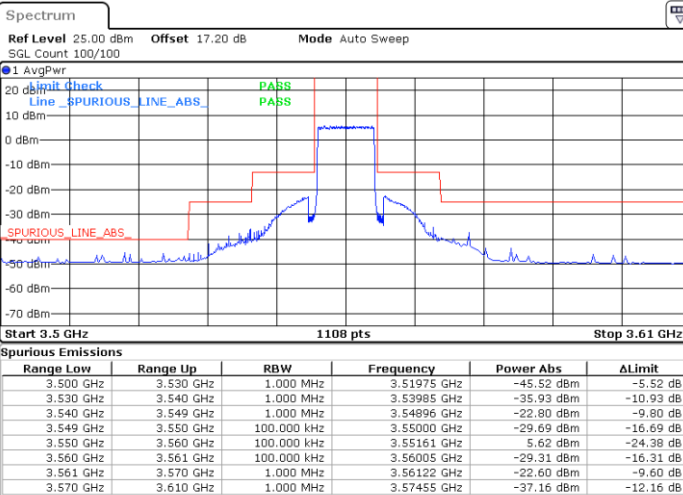

Date: 26.JAN.2022 23:22:20

LTE Band 48 / 5MHz

QPSK

Highest Channel / 1RB0

Highest Channel / 1RBmax

Date: 26.JAN.2022 23:17:02

Date: 26.JAN.2022 23:28:56

Highest Channel / FullIRB

N/A

Date: 26.JAN.2022 23:22:59

LTE Band 48 / 10MHz

QPSK

Lowest Channel / 1RB0

Lowest Channel / 1RBmax

Date: 27.JAN.2022 03:36:12

Date: 26.JAN.2022 23:44:09

Lowest Channel / FullIRB

N/A

Date: 26.JAN.2022 23:38:13

LTE Band 48 / 10MHz

QPSK

MiddleChannel / 1RB0

Middle Channel / 1RBmax

Date: 26.JAN.2022 23:32:55

Date: 26.JAN.2022 23:44:49

Middle Channel / FullIRB

N/A

Date: 26.JAN.2022 23:38:52

LTE Band 48 / 10MHz

QPSK

Highest Channel / 1RB0

Highest Channel / 1RBmax