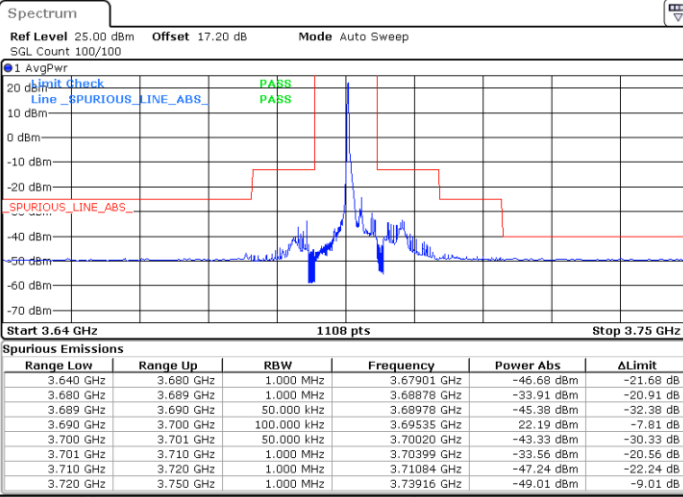

Lowest Channel / 1RBmax

Date: 26.JAN.2022 23:13:45

Date: 26.JAN.2022 23:25:38

Lowest Channel / FullIRB

N/A

Date: 26.JAN.2022 23:19:42

LTE Band 48 / 5MHz

16QAM

Middle Channel / 1RB0

Middle Channel / 1RBmax

Date: 26.JAN.2022 23:15:44

Date: 26.JAN.2022 23:27:37

Middle Channel / FullIRB

N/A

Date: 26.JAN.2022 23:21:41

LTE Band 48 / 5MHz

16QAM

Highest Channel / 1RB0

Highest Channel / 1RBmax

Date: 26.JAN.2022 23:17:42

Date: 26.JAN.2022 23:29:36

Highest Channel / FullIRB

N/A

Date: 26.JAN.2022 23:23:39

LTE Band 48 / 10MHz

16QAM

Lowest Channel / 1RB0

Lowest Channel / 1RBmax

Date: 26.JAN.2022 23:31:36

Date: 26.JAN.2022 23:43:30

Lowest Channel / FullIRB

N/A