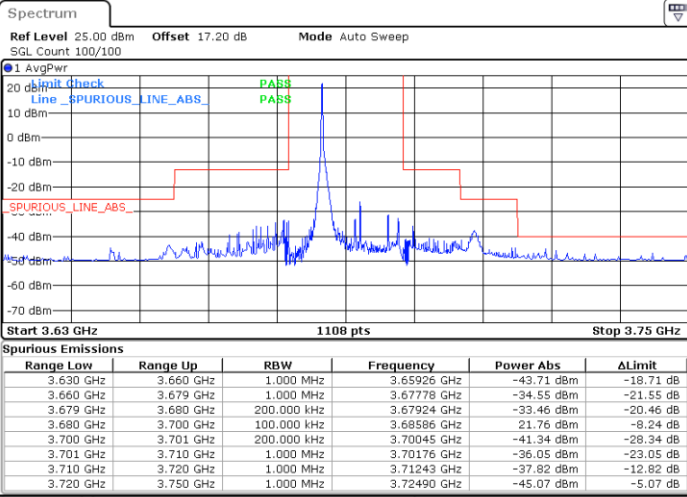

Highest Channel / FullIRB

N/A

Date: 26.JAN.2022 23:41:30

LTE Band 48 / 15MHz

16QAM

Lowest Channel / 1RB0

Lowest Channel / 1RBmax

Date: 27.JAN.2022 03:57:27

Date: 27.JAN.2022 00:01:22

Lowest Channel / FullIRB

N/A

Date: 26.JAN.2022 23:55:25

LTE Band 48 / 15MHz

16QAM

Middle Channel / 1RB0

Middle Channel / 1RBmax

Middle Channel / FullIRB

N/A

LTE Band 48 / 15MHz

16QAM

Highest Channel / 1RB0

Highest Channel / 1RBmax

Date: 26.JAN.2022 23:53:25

Date: 27.JAN.2022 00:05:19

Highest Channel / FullIRB

N/A

Date: 26.JAN.2022 23:59:22

LTE Band 48 / 20MHz

16QAM

Lowest Channel / 1RB0

Lowest Channel / 1RBmax

Date: 27.JAN.2022 00:13:18