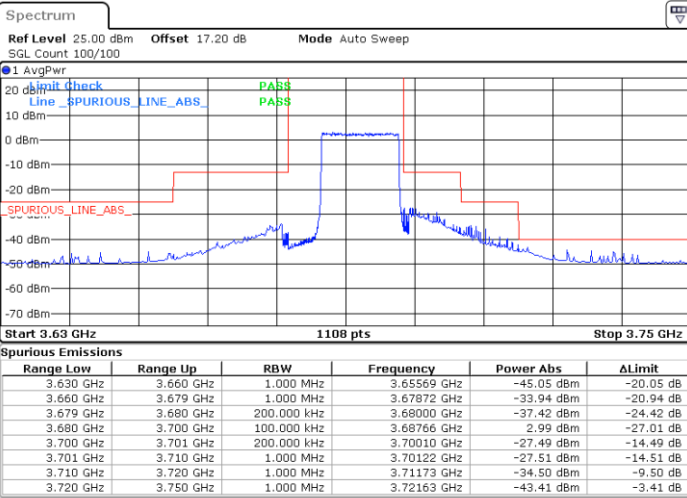

Highest Channel / FullIRB

N/A

Date: 26.JAN.2022 23:41:30

LTE Band 48 / 15MHz

16QAM

Lowest Channel / 1RB0

Lowest Channel / 1RBmax

Date: 27.JAN.2022 03:57:27

Date: 27.JAN.2022 00:01:22

Lowest Channel / FullIRB

N/A

Date: 26.JAN.2022 23:55:25

LTE Band 48 / 15MHz

16QAM

Middle Channel / 1RB0

Middle Channel / 1RBmax

Middle Channel / FullIRB

N/A

LTE Band 48 / 15MHz

16QAM

Highest Channel / 1RB0

Highest Channel / 1RBmax

Date: 26.JAN.2022 23:53:25

Date: 27.JAN.2022 00:05:19

Highest Channel / FullIRB

N/A

Date: 26.JAN.2022 23:59:22

LTE Band 48 / 20MHz

16QAM

Lowest Channel / 1RB0

Lowest Channel / 1RBmax

Date: 27.JAN.2022 00:13:18