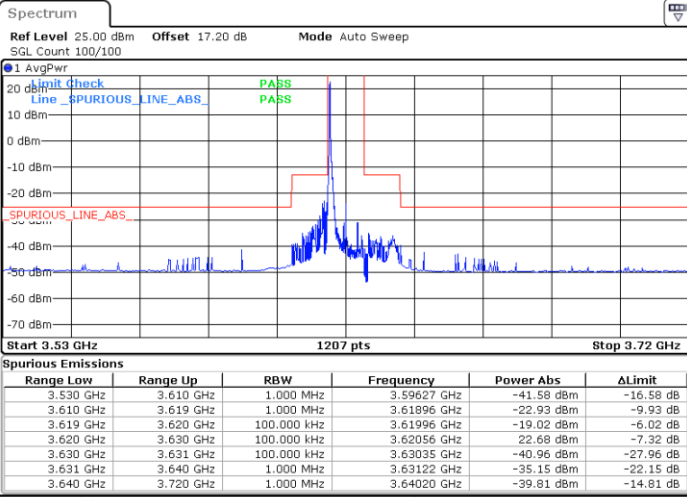

N/A

Date: 26.JAN.2022 23:22:59

LTE Band 48 / 10MHz

QPSK

Lowest Channel / 1RB0

Lowest Channel / 1RBmax

Date: 27.JAN.2022 03:36:12

Date: 26.JAN.2022 23:44:09

Lowest Channel / FullIRB

N/A

Date: 26.JAN.2022 23:38:13

LTE Band 48 / 10MHz

QPSK

MiddleChannel / 1RB0

Middle Channel / 1RBmax

Date: 26.JAN.2022 23:32:55

Date: 26.JAN.2022 23:44:49

Middle Channel / FullIRB

N/A

Date: 26.JAN.2022 23:38:52

LTE Band 48 / 10MHz

QPSK

Highest Channel / 1RB0

Highest Channel / 1RBmax

Date: 26.JAN.2022 23:36:13

Date: 26.JAN.2022 23:48:07

Highest Channel / FullIRB

N/A

Date: 26.JAN.2022 23:42:10

LTE Band 48 / 15MHz

QPSK

Lowest Channel / 1RB0