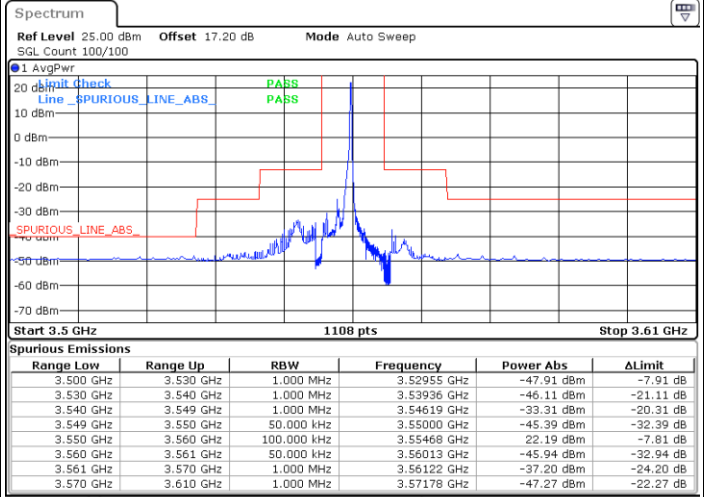

Middle Channel / 1RB0

Middle Channel / 1RBmax

Middle Channel / FullIRB

N/A

LTE Band 48 / 20MHz

QPSK

Highest Channel / 1RB0

Highest Channel / 1RBmax

Date: 27.JAN.2022 00:17:56

Date: 27.JAN.2022 00:23:55

Highest Channel / FullIRB

N/A

Date: 27.JAN.2022 00:11:58

LTE Band 48 / 5MHz

16QAM

Lowest Channel / 1RB0

Lowest Channel / 1RBmax

Date: 26.JAN.2022 23:13:45

Date: 26.JAN.2022 23:25:38

Lowest Channel / FullIRB

N/A

Date: 26.JAN.2022 23:19:42

LTE Band 48 / 5MHz

16QAM

Middle Channel / 1RB0

Middle Channel / 1RBmax

Date: 26.JAN.2022 23:15:44

Date: 26.JAN.2022 23:27:37

Middle Channel / FullIRB

N/A

Date: 26.JAN.2022 23:21:41

LTE Band 48 / 5MHz