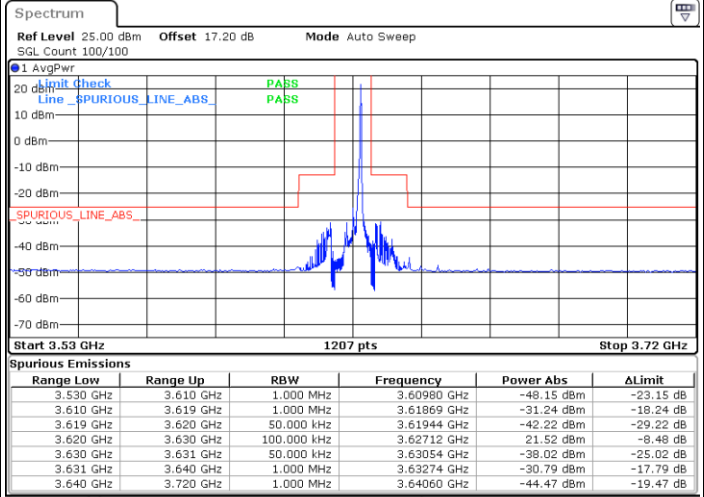

Date: 27.JAN.2022 00:17:56

Date: 27.JAN.2022 00:23:55

Highest Channel / FullIRB

N/A

Date: 27.JAN.2022 00:11:58

LTE Band 48 / 5MHz

16QAM

Lowest Channel / 1RB0

Lowest Channel / 1RBmax

Date: 26.JAN.2022 23:13:45

Date: 26.JAN.2022 23:25:38

Lowest Channel / FullIRB

N/A

Date: 26.JAN.2022 23:19:42

LTE Band 48 / 5MHz

16QAM

Middle Channel / 1RB0

Middle Channel / 1RBmax

Date: 26.JAN.2022 23:15:44

Date: 26.JAN.2022 23:27:37

Middle Channel / FullIRB

N/A

Date: 26.JAN.2022 23:21:41

LTE Band 48 / 5MHz