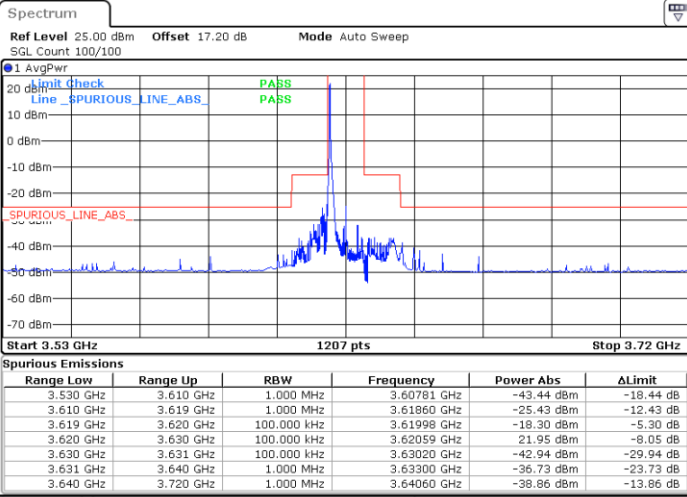

LTE Band 48 / 10MHz

16QAM

Lowest Channel / 1RB0

Lowest Channel / 1RBmax

Date: 26.JAN.2022 23:31:36

Date: 26.JAN.2022 23:43:30

Lowest Channel / FullIRB

N/A

Date: 26.JAN.2022 23:37:33

LTE Band 48 / 10MHz

16QAM

MiddleChannel / 1RB0

Middle Channel / 1RBmax

Date: 26.JAN.2022 23:33:35

Date: 26.JAN.2022 23:45:28

Middle Channel / FullRB

N/A

Date: 26.JAN.2022 23:39:31

LTE Band 48 / 10MHz

16QAM

Highest Channel / 1RB0

Highest Channel / 1RBmax

Date: 26.JAN.2022 23:35:33

Date: 26.JAN.2022 23:47:27

Highest Channel / FullIRB

N/A

Date: 26.JAN.2022 23:41:30

LTE Band 48 / 15MHz

16QAM

Lowest Channel / 1RB0

Lowest Channel / 1RBmax

Date: 27.JAN.2022 03:57:27