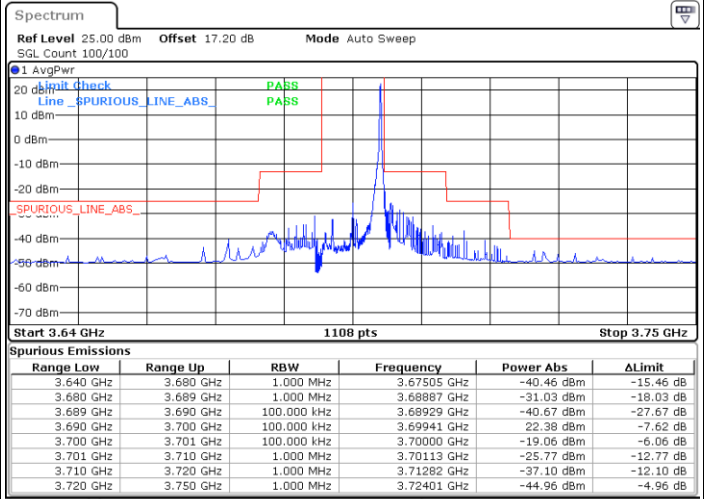

Date: 26.JAN.2022 23:37:33

LTE Band 48 / 10MHz

16QAM

MiddleChannel / 1RB0

Middle Channel / 1RBmax

Date: 26.JAN.2022 23:33:35

Date: 26.JAN.2022 23:45:28

Middle Channel / FullRB

N/A

Date: 26.JAN.2022 23:39:31

LTE Band 48 / 10MHz

16QAM

Highest Channel / 1RB0

Highest Channel / 1RBmax

Date: 26.JAN.2022 23:35:33

Date: 26.JAN.2022 23:47:27

Highest Channel / FullIRB

N/A

Date: 26.JAN.2022 23:41:30

LTE Band 48 / 15MHz

16QAM

Lowest Channel / 1RB0

Lowest Channel / 1RBmax

Date: 27.JAN.2022 03:57:27

Date: 27.JAN.2022 00:01:22

Lowest Channel / FullIRB

N/A

Date: 26.JAN.2022 23:55:25

LTE Band 48 / 15MHz

16QAM

Middle Channel / 1RB0

Middle Channel / 1RBmax