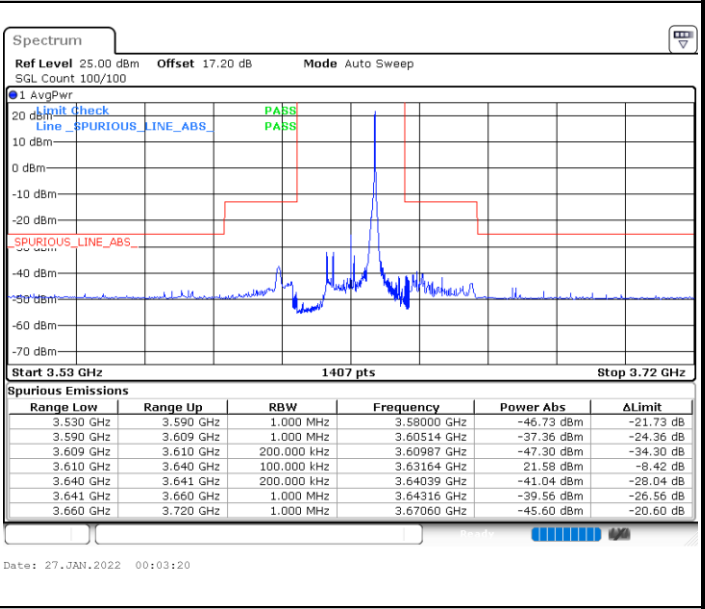

Highest Channel / FullIRB

N/A

Date: 26.JAN.2022 23:41:30

LTE Band 48 / 15MHz

16QAM

Lowest Channel / 1RB0

Lowest Channel / 1RBmax

Date: 27.JAN.2022 03:57:27

Date: 27.JAN.2022 00:01:22

Lowest Channel / FullIRB

N/A

Date: 26.JAN.2022 23:55:25

LTE Band 48 / 15MHz

16QAM

Middle Channel / 1RB0

Middle Channel / 1RBmax

Middle Channel / FullIRB

N/A

LTE Band 48 / 15MHz

16QAM

Highest Channel / 1RB0

Highest Channel / 1RBmax

Date: 26.JAN.2022 23:53:25

Date: 27.JAN.2022 00:05:19

Highest Channel / FullIRB

N/A

Date: 26.JAN.2022 23:59:22

LTE Band 48 / 20MHz

16QAM

Lowest Channel / 1RB0

Lowest Channel / 1RBmax

Date: 27.JAN.2022 00:13:18