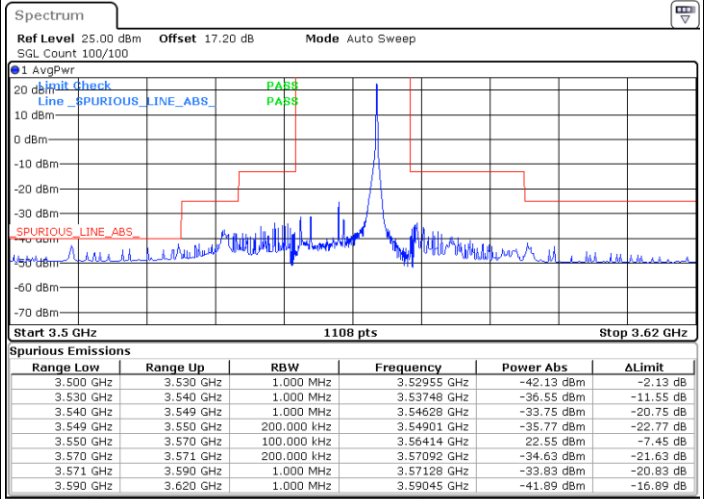

Date: 26.JAN.2022 23:44:49

Middle Channel / FullIRB

N/A

Date: 26.JAN.2022 23:38:52

LTE Band 48 / 10MHz

QPSK

Highest Channel / 1RB0

Highest Channel / 1RBmax

Date: 26.JAN.2022 23:36:13

Date: 26.JAN.2022 23:48:07

Highest Channel / FullIRB

N/A

Date: 26.JAN.2022 23:42:10

LTE Band 48 / 15MHz

QPSK

Lowest Channel / 1RB0

Lowest Channel / 1RBmax

Date: 27.JAN.2022 04:00:04

Date: 27.JAN.2022 00:00:42

Lowest Channel / FullIRB

N/A

Date: 27.JAN.2022 04:03:03

LTE Band 48 / 15MHz

QPSK

Middle Channel / 1RB0

Middle Channel / 1RBmax

Middle Channel / FullIRB

N/A

LTE Band 48 / 15MHz

QPSK

Highest Channel / 1RB0

Highest Channel / 1RBmax