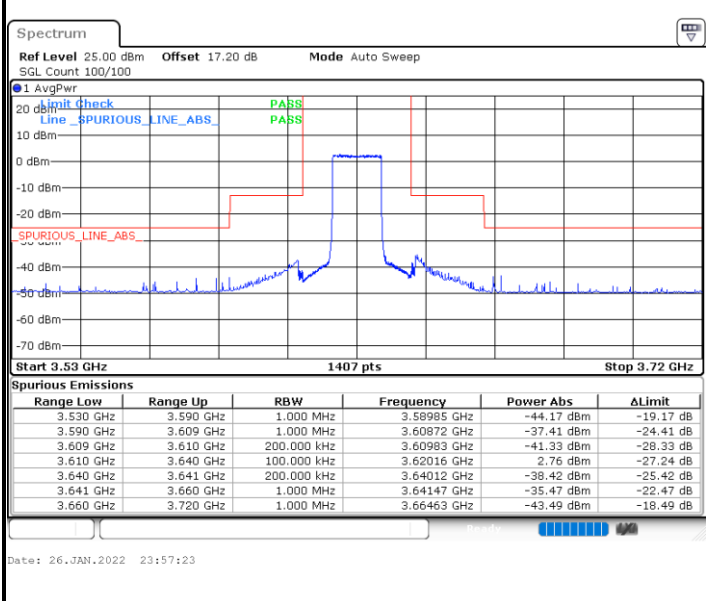

Highest Channel / FullIRB

N/A

Date: 26.JAN.2022 23:41:30

LTE Band 48 / 15MHz

16QAM

Lowest Channel / 1RB0

Lowest Channel / 1RBmax

Date: 27.JAN.2022 03:57:27

Date: 27.JAN.2022 00:01:22

Lowest Channel / FullIRB

N/A

Date: 26.JAN.2022 23:55:25

LTE Band 48 / 15MHz

16QAM

Middle Channel / 1RB0

Middle Channel / 1RBmax

Middle Channel / FullIRB

N/A

LTE Band 48 / 15MHz

16QAM

Highest Channel / 1RB0

Highest Channel / 1RBmax

Date: 26.JAN.2022 23:53:25

Date: 27.JAN.2022 00:05:19

Highest Channel / FullIRB

N/A

Date: 26.JAN.2022 23:59:22

LTE Band 48 / 20MHz

16QAM

Lowest Channel / 1RB0

Lowest Channel / 1RBmax

Date: 27.JAN.2022 00:13:18