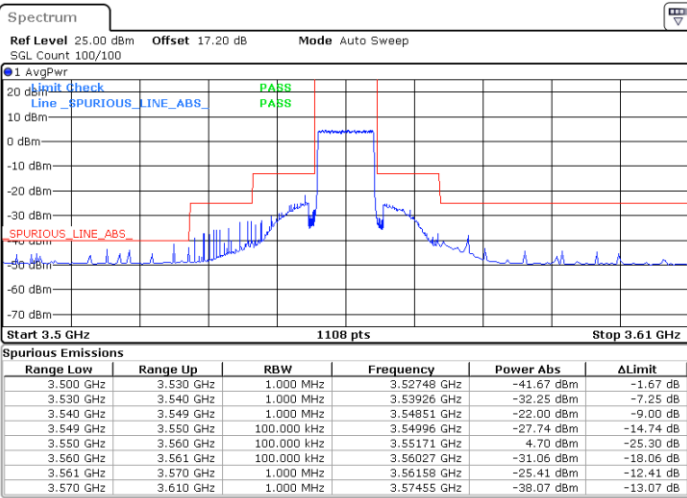

16QAM

Highest Channel / 1RB0

Highest Channel / 1RBmax

Date: 26.JAN.2022 23:17:42

Date: 26.JAN.2022 23:29:36

Highest Channel / FullIRB

N/A

Date: 26.JAN.2022 23:23:39

LTE Band 48 / 10MHz

16QAM

Lowest Channel / 1RB0

Lowest Channel / 1RBmax

Date: 26.JAN.2022 23:31:36

Date: 26.JAN.2022 23:43:30

Lowest Channel / FullIRB

N/A

Date: 26.JAN.2022 23:37:33

LTE Band 48 / 10MHz

16QAM

MiddleChannel / 1RB0

Middle Channel / 1RBmax

Date: 26.JAN.2022 23:33:35

Date: 26.JAN.2022 23:45:28

Middle Channel / FullRB

N/A

Date: 26.JAN.2022 23:39:31

LTE Band 48 / 10MHz

16QAM

Highest Channel / 1RB0

Highest Channel / 1RBmax

Date: 26.JAN.2022 23:35:33

Date: 26.JAN.2022 23:47:27