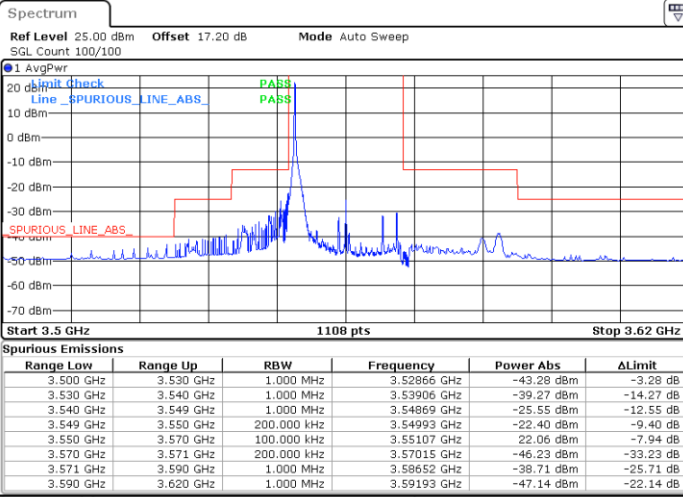

Middle Channel / FullIRB

N/A

LTE Band 48 / 15MHz

16QAM

Highest Channel / 1RB0

Highest Channel / 1RBmax

Date: 26.JAN.2022 23:53:25

Date: 27.JAN.2022 00:05:19

Highest Channel / FullIRB

N/A

Date: 26.JAN.2022 23:59:22

LTE Band 48 / 20MHz

16QAM

Lowest Channel / 1RB0

Lowest Channel / 1RBmax

Date: 27.JAN.2022 00:13:18

Date: 27.JAN.2022 00:19:17

Lowest Channel / FullIRB

N/A

Date: 27.JAN.2022 00:07:20