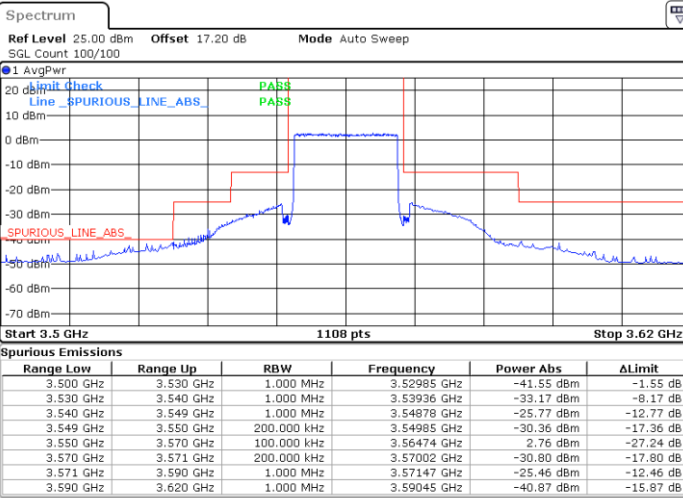

Date: 26, JAN, 2022 23:52:45

Date: 27, JAN, 2022 04:04:20

Highest Channel / FullIRB

N/A

Date: 27, JAN, 2022 04:05:22

LTE Band 48 / 20MHz

QPSK

Lowest Channel / 1RB0

Lowest Channel / 1RBmax

Date: 27.JAN.2022 00:13:58

Date: 27.JAN.2022 00:19:58

Lowest Channel / FullIRB

N/A

Date: 27.JAN.2022 04:22:26

LTE Band 48 / 20MHz

QPSK

Middle Channel / 1RB0

Middle Channel / 1RBmax

Middle Channel / FullIRB

N/A

LTE Band 48 / 20MHz

QPSK

Highest Channel / 1RB0

Highest Channel / 1RBmax

Date: 27.JAN.2022 00:17:56

Date: 27.JAN.2022 00:23:55

Highest Channel / FullIRB

N/A

Date: 27.JAN.2022 00:11:58

LTE Band 48 / 5MHz

16QAM

Lowest Channel / 1RB0