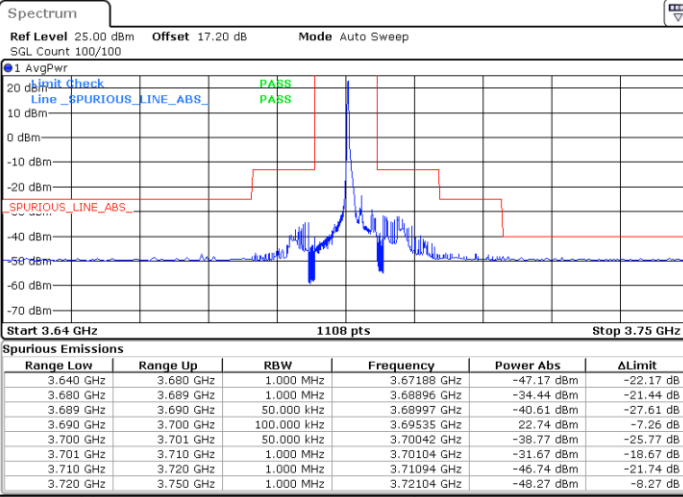

Date: 26.JAN.2022 23:16:23

Date: 26.JAN.2022 23:28:16

Middle Channel / FullRB

N/A

Range Low	Range Up	RBW	Frequency	Power Abs	ΔLimit
3.530 GHz	3.610 GHz	1.000 MHz	3.60940 GHz	-48.74 dBm	-23.74 dB
3.610 GHz	3.619 GHz	1.000 MHz	3.61851 GHz	-28.93 dBm	-15.93 dB
3.619 GHz	3.620 GHz	50.000 kHz	3.61965 GHz	-38.95 dBm	-25.95 dB
3.620 GHz	3.630 GHz	100.000 kHz	3.62532 GHz	8.72 dBm	-21.28 dB
3.630 GHz	3.631 GHz	50.000 kHz	3.63012 GHz	-40.10 dBm	-27.10 dB
3.631 GHz	3.640 GHz	1.000 MHz	3.63104 GHz	-33.24 dBm	-20.24 dB
3.640 GHz	3.720 GHz	1.000 MHz	3.64060 GHz	-49.03 dBm	-24.03 dB

Date: 26.JAN.2022 23:22:20

LTE Band 48 / 5MHz

QPSK

Highest Channel / 1RB0

Highest Channel / 1RBmax

Date: 26.JAN.2022 23:17:02

Date: 26.JAN.2022 23:28:56

Highest Channel / FullIRB

N/A

Date: 26.JAN.2022 23:22:59

LTE Band 48 / 10MHz

QPSK

Lowest Channel / 1RB0

Lowest Channel / 1RBmax

Date: 27.JAN.2022 03:36:12

Date: 26.JAN.2022 23:44:09

Lowest Channel / FullIRB

N/A

Date: 26.JAN.2022 23:38:13

LTE Band 48 / 10MHz

QPSK

MiddleChannel / 1RB0

Middle Channel / 1RBmax

Date: 26.JAN.2022 23:32:55