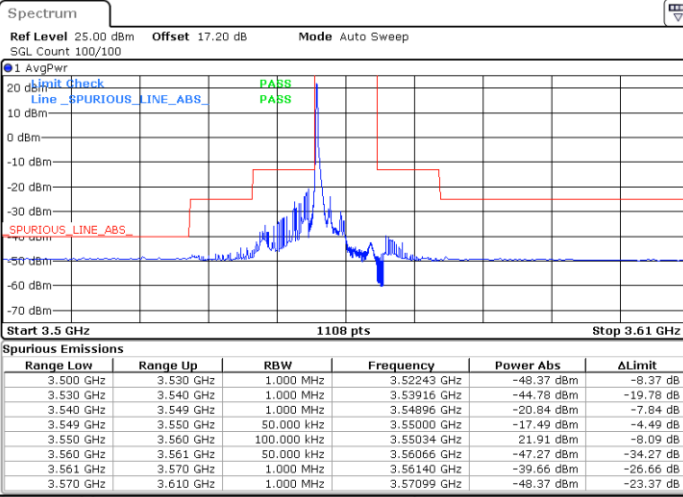

Middle Channel / 1RB0

Middle Channel / 1RBmax

Middle Channel / FullIRB

N/A

LTE Band 48 / 20MHz

QPSK

Highest Channel / 1RB0

Highest Channel / 1RBmax

Date: 27.JAN.2022 00:17:56

Date: 27.JAN.2022 00:23:55

Highest Channel / FullIRB

N/A

Date: 27.JAN.2022 00:11:58

LTE Band 48 / 5MHz

16QAM

Lowest Channel / 1RB0

Lowest Channel / 1RBmax

Date: 26.JAN.2022 23:13:45

Date: 26.JAN.2022 23:25:38

Lowest Channel / FullIRB

N/A

Date: 26.JAN.2022 23:19:42

LTE Band 48 / 5MHz

16QAM

Middle Channel / 1RB0

Middle Channel / 1RBmax

Date: 26.JAN.2022 23:15:44

Date: 26.JAN.2022 23:27:37

Middle Channel / FullIRB

N/A

Date: 26.JAN.2022 23:21:41

LTE Band 48 / 5MHz