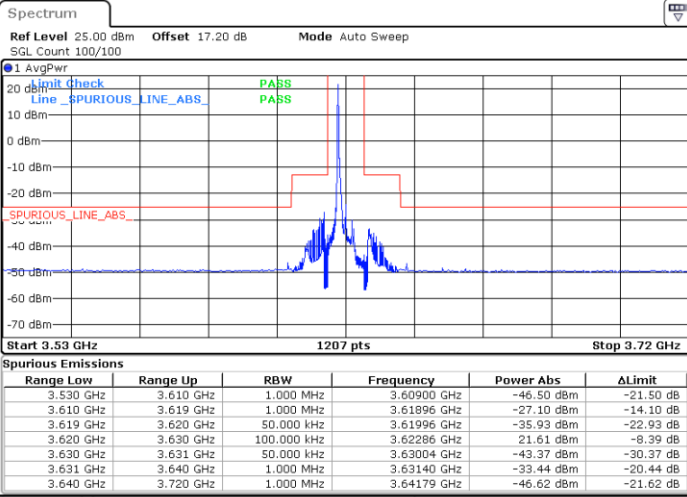

Date: 27.JAN.2022 00:17:56

Date: 27.JAN.2022 00:23:55

Highest Channel / FullIRB

N/A

Date: 27.JAN.2022 00:11:58

LTE Band 48 / 5MHz

16QAM

Lowest Channel / 1RB0

Lowest Channel / 1RBmax

Date: 26.JAN.2022 23:13:45

Date: 26.JAN.2022 23:25:38

Lowest Channel / FullIRB

N/A

Date: 26.JAN.2022 23:19:42

LTE Band 48 / 5MHz

16QAM

Middle Channel / 1RB0

Middle Channel / 1RBmax

Date: 26.JAN.2022 23:15:44

Date: 26.JAN.2022 23:27:37

Middle Channel / FullIRB

N/A

Date: 26.JAN.2022 23:21:41

LTE Band 48 / 5MHz