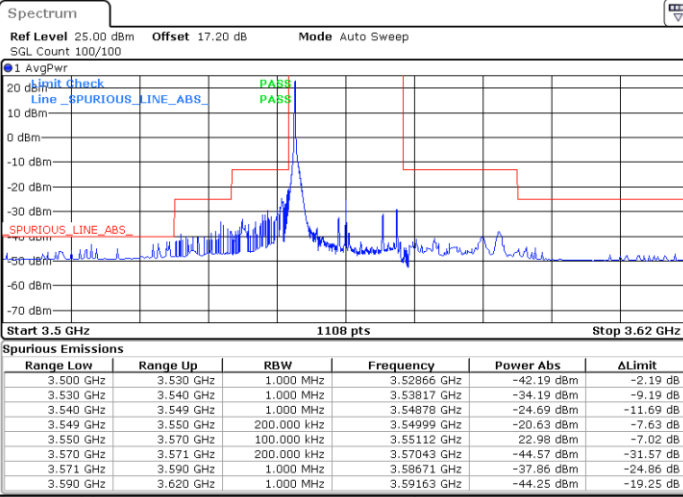

Middle Channel / 1RB0

Middle Channel / 1RBmax

Middle Channel / FullIRB

N/A

LTE Band 48 / 15MHz

QPSK

Highest Channel / 1RB0

Highest Channel / 1RBmax

Date: 26, JAN, 2022 23:52:45

Date: 27, JAN, 2022 04:04:20

Highest Channel / FullIRB

N/A

Date: 27, JAN, 2022 04:05:22

LTE Band 48 / 20MHz

QPSK

Lowest Channel / 1RB0

Lowest Channel / 1RBmax

Date: 27.JAN.2022 00:13:58

Date: 27.JAN.2022 00:19:58

Lowest Channel / FullIRB

N/A

Date: 27.JAN.2022 04:22:26

LTE Band 48 / 20MHz

QPSK

Middle Channel / 1RB0

Middle Channel / 1RBmax

Middle Channel / FullIRB

N/A

LTE Band 48 / 20MHz

QPSK

Highest Channel / 1RB0

Highest Channel / 1RBmax