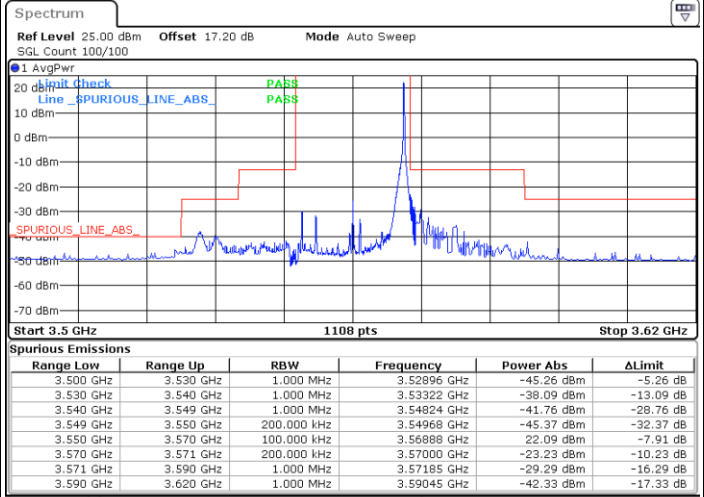

Date: 27.JAN.2022 00:01:22

Lowest Channel / FullIRB

N/A

Date: 26.JAN.2022 23:55:25

LTE Band 48 / 15MHz

16QAM

Middle Channel / 1RB0

Middle Channel / 1RBmax

Middle Channel / FullIRB

N/A

LTE Band 48 / 15MHz

16QAM

Highest Channel / 1RB0

Highest Channel / 1RBmax

Date: 26.JAN.2022 23:53:25

Date: 27.JAN.2022 00:05:19

Highest Channel / FullIRB

N/A

Date: 26.JAN.2022 23:59:22

LTE Band 48 / 20MHz

16QAM

Lowest Channel / 1RB0

Lowest Channel / 1RBmax

Date: 27.JAN.2022 00:13:18

Date: 27.JAN.2022 00:19:17

Lowest Channel / FullIRB

N/A

Date: 27.JAN.2022 00:07:20