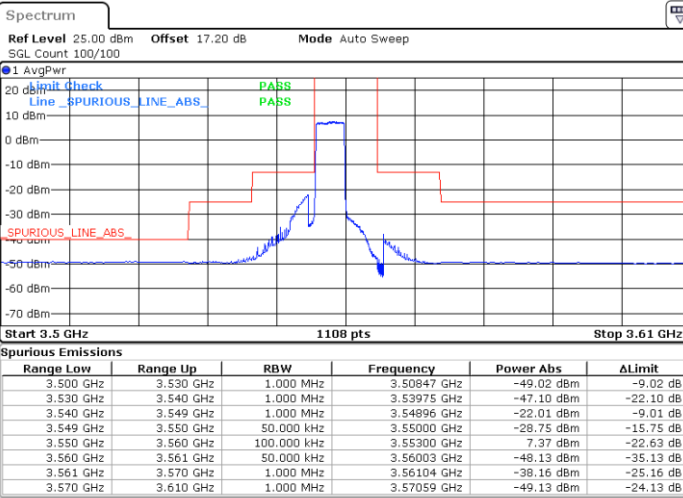

Middle Channel / 1RB0

Middle Channel / 1RBmax

Middle Channel / FullIRB

N/A

LTE Band 48 / 20MHz

QPSK

Highest Channel / 1RB0

Highest Channel / 1RBmax

Date: 27.JAN.2022 00:17:56

Date: 27.JAN.2022 00:23:55

Highest Channel / FullIRB

N/A

Date: 27.JAN.2022 00:11:58

LTE Band 48 / 5MHz

16QAM

Lowest Channel / 1RB0

Lowest Channel / 1RBmax

Date: 26.JAN.2022 23:13:45

Date: 26.JAN.2022 23:25:38

Lowest Channel / FullIRB

N/A

Date: 26.JAN.2022 23:19:42

LTE Band 48 / 5MHz

16QAM

Middle Channel / 1RB0

Middle Channel / 1RBmax

Date: 26.JAN.2022 23:15:44

Date: 26.JAN.2022 23:27:37

Middle Channel / FullIRB

N/A

Date: 26.JAN.2022 23:21:41

LTE Band 48 / 5MHz