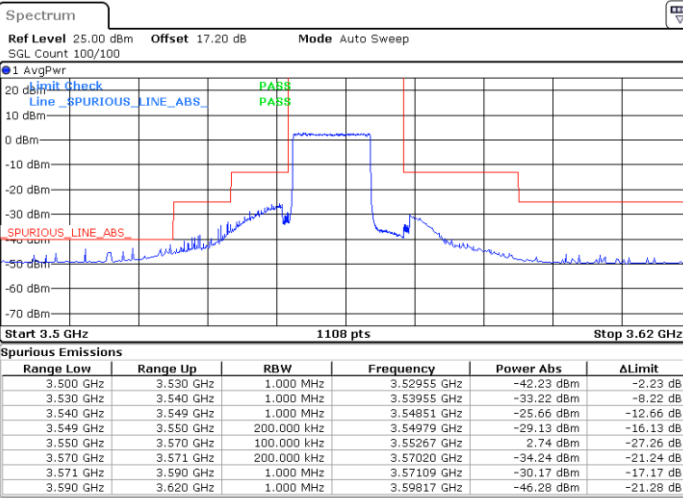

N/A

Date: 26.JAN.2022 23:39:31

LTE Band 48 / 10MHz

16QAM

Highest Channel / 1RB0

Highest Channel / 1RBmax

Date: 26.JAN.2022 23:35:33

Date: 26.JAN.2022 23:47:27

Highest Channel / FullIRB

N/A

Date: 26.JAN.2022 23:41:30

LTE Band 48 / 15MHz

16QAM

Lowest Channel / 1RB0

Lowest Channel / 1RBmax

Date: 27.JAN.2022 03:57:27

Date: 27.JAN.2022 00:01:22

Lowest Channel / FullIRB

N/A

Date: 26.JAN.2022 23:55:25

LTE Band 48 / 15MHz

16QAM

Middle Channel / 1RB0

Middle Channel / 1RBmax

Middle Channel / FullIRB

N/A

LTE Band 48 / 15MHz

16QAM

Highest Channel / 1RB0

Highest Channel / 1RBmax

Date: 26.JAN.2022 23:53:25

Date: 27.JAN.2022 00:05:19