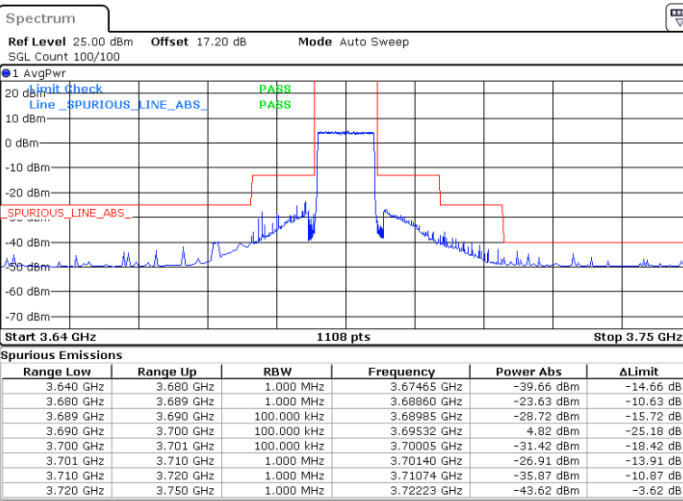

LTE Band 48 / 10MHz

16QAM

Lowest Channel / 1RB0

Lowest Channel / 1RBmax

Date: 26.JAN.2022 23:31:36

Date: 26.JAN.2022 23:43:30

Lowest Channel / FullIRB

N/A

Date: 26.JAN.2022 23:37:33

LTE Band 48 / 10MHz

16QAM

MiddleChannel / 1RB0

Middle Channel / 1RBmax

Date: 26.JAN.2022 23:33:35

Date: 26.JAN.2022 23:45:28

Middle Channel / FullRB

N/A

Date: 26.JAN.2022 23:39:31

LTE Band 48 / 10MHz

16QAM

Highest Channel / 1RB0

Highest Channel / 1RBmax

Date: 26.JAN.2022 23:35:33

Date: 26.JAN.2022 23:47:27

Highest Channel / FullIRB

N/A

Date: 26.JAN.2022 23:41:30

LTE Band 48 / 15MHz

16QAM

Lowest Channel / 1RB0

Lowest Channel / 1RBmax

Date: 27.JAN.2022 03:57:27