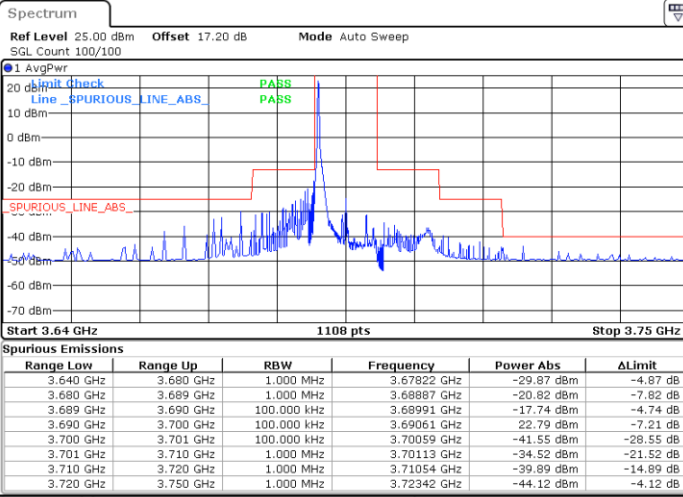

Lowest Channel / FullIRB

N/A

Date: 26.JAN.2022 23:38:13

LTE Band 48 / 10MHz

QPSK

MiddleChannel / 1RB0

Middle Channel / 1RBmax

Date: 26.JAN.2022 23:32:55

Date: 26.JAN.2022 23:44:49

Middle Channel / FullIRB

N/A

Date: 26.JAN.2022 23:38:52

LTE Band 48 / 10MHz

QPSK

Highest Channel / 1RB0

Highest Channel / 1RBmax

Date: 26.JAN.2022 23:36:13

Date: 26.JAN.2022 23:48:07

Highest Channel / FullIRB

N/A

Date: 26.JAN.2022 23:42:10

LTE Band 48 / 15MHz

QPSK

Lowest Channel / 1RB0

Lowest Channel / 1RBmax

Date: 27.JAN.2022 04:00:04

Date: 27.JAN.2022 00:00:42

Lowest Channel / FullIRB

N/A

Date: 27.JAN.2022 04:03:03

LTE Band 48 / 15MHz

QPSK