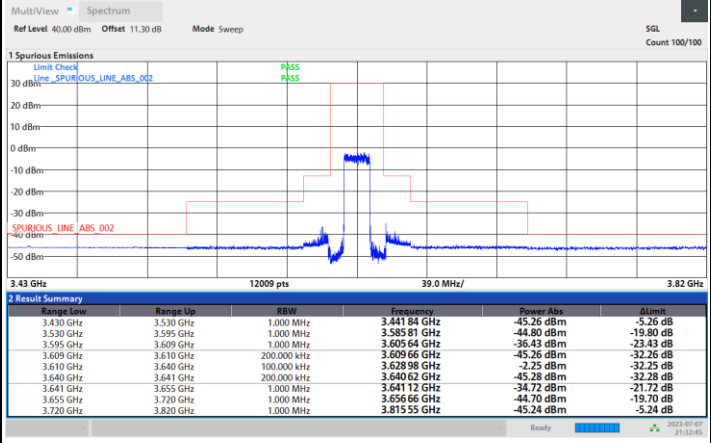

FR1 n48 / 15MHz / CP OFDM / QPSK / Full RB

Lowest Channel

Middle Channel