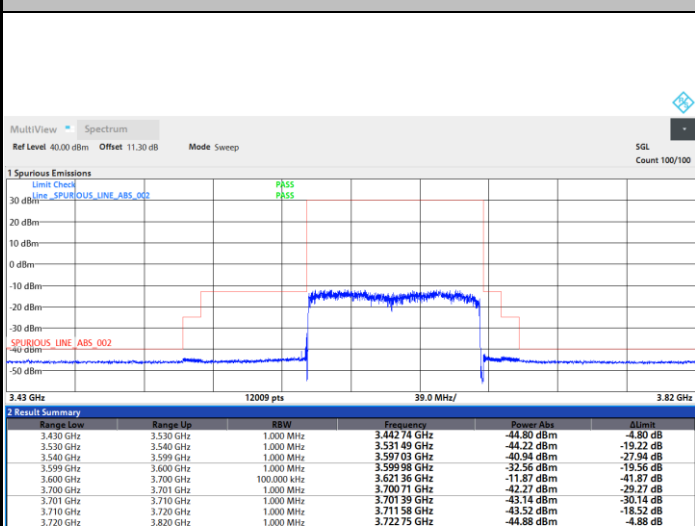

Full RB

FR1 n48 / 100MHz / DFT-S OFDM / 16QAM

Middle Channel

1RB0

1RBmax

Full RB

FR1 n48 / 100MHz / DFT-S OFDM / 16QAM

Highest Channel

1RB0

1RBmax

Full RB

FR1 n48 / 100MHz / DFT-S OFDM / 64QAM

Lowest Channel

1RB0

1RBmax

Full RB