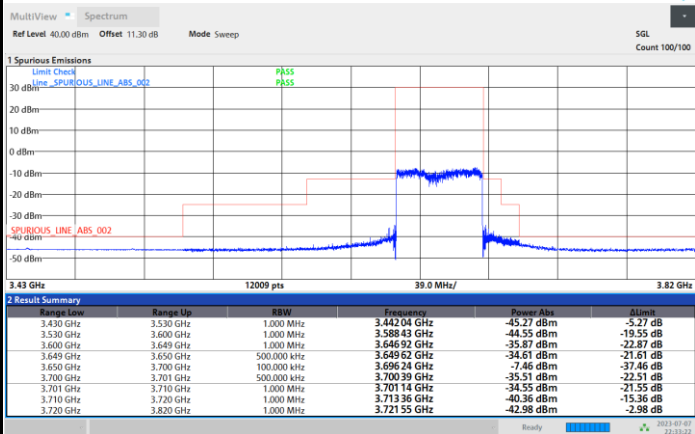

10:01:22 PM 07/07/2023

FR1 n48 / 50MHz / CP OFDM / QPSK / Full RB

Lowest Channel

Middle Channel

10:12:04 PM 07/07/2023

10:22:43 PM 07/07/2023

Highest Channel

10:33:22 PM 07/07/2023

FR1 n48 / 60MHz / CP OFDM / QPSK / Full RB

Lowest Channel

Middle Channel

05:39:48 PM 07/07/2023

04:26:37 PM 07/07/2023

Highest Channel

04:37:18 PM 07/07/2023