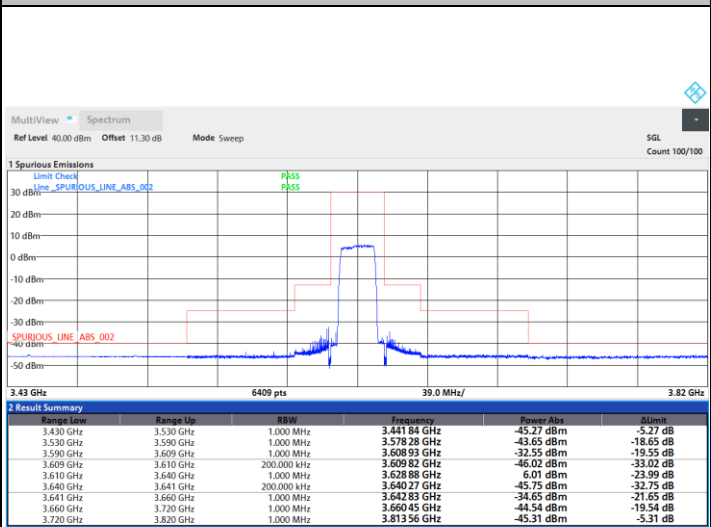

Lowest Channel

Middle Channel

Highest Channel

FR1 n48 / 20MHz / CP OFDM / QPSK / Full RB

Lowest Channel

09:40:55 PM 07/07/2023

Middle Channel

09:45:00 PM 07/07/2023