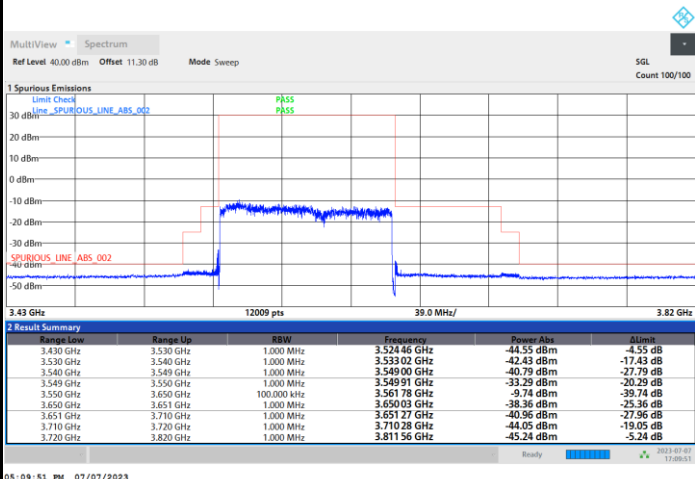

1RB0

1RBmax

Full RB

FR1 n48 / 100MHz / DFT-S OFDM / 64QAM

Lowest Channel

1RB0

1RBmax

Full RB

FR1 n48 / 100MHz / DFT-S OFDM / 64QAM

Middle Channel

1RB0

1RBmax

Full RB

FR1 n48 / 100MHz / DFT-S OFDM / 64QAM

Highest Channel

1RB0