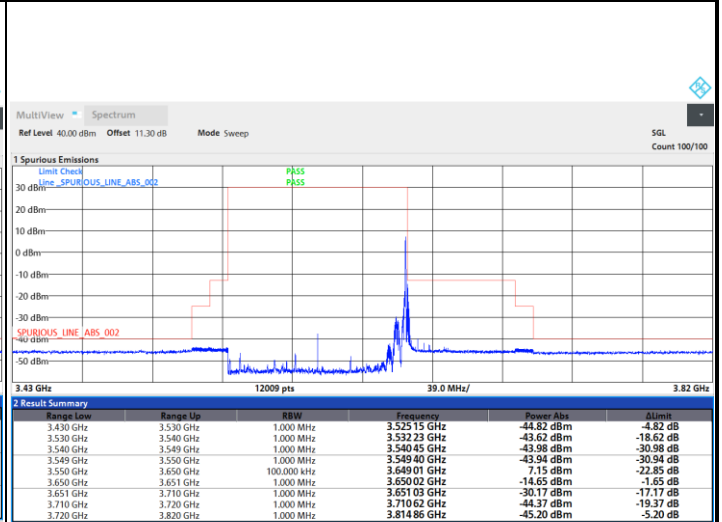

05:35:22 PM 07/07/2023

05:34:53 PM 07/07/2023

Full RB

05:27:14 PM 07/07/2023

FR1 n48 / 100MHz / DFT-S OFDM / 16QAM

Lowest Channel

1RB0

1RBmax