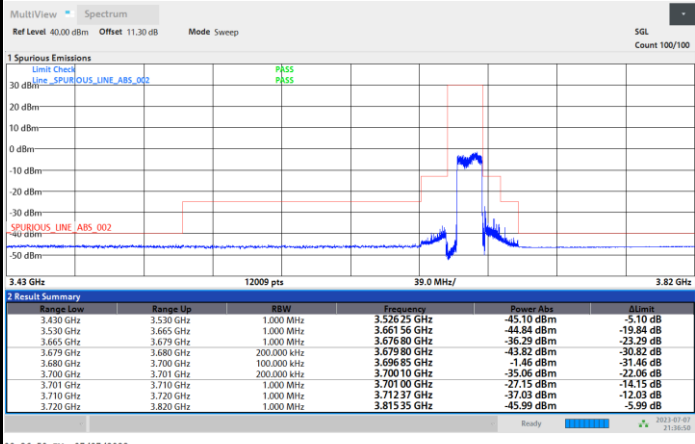

Highest Channel