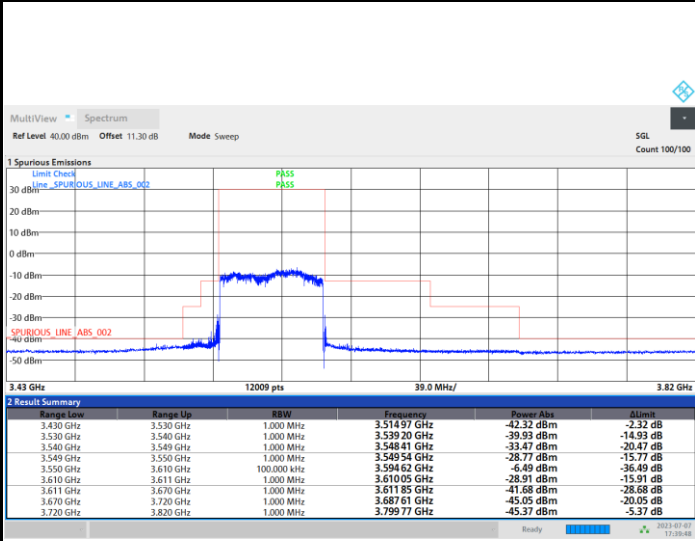

FR1 n48 / 60MHz / CP OFDM / QPSK / Full RB

Lowest Channel

Middle Channel

05:39:48 PM 07/07/2023

04:26:37 PM 07/07/2023