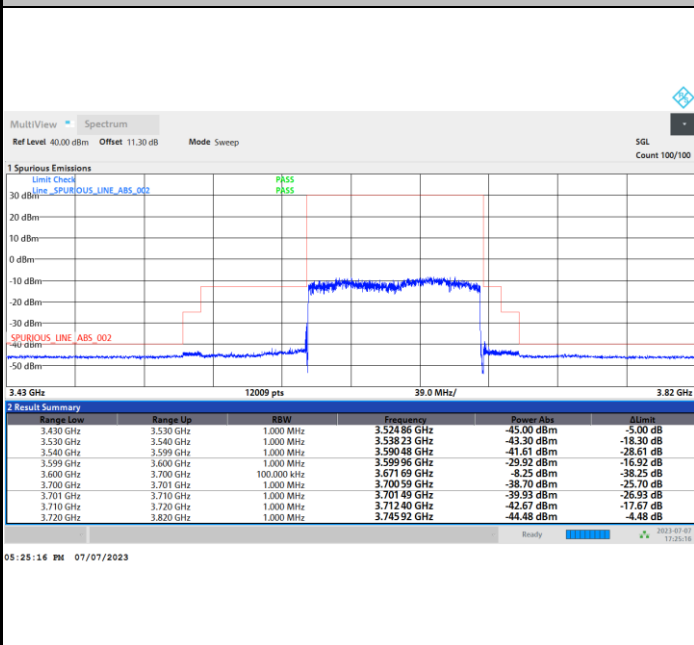

FR1 n48 / 100MHz / DFT-S OFDM / PI/2 BPSK

Middle Channel

1RB0

1RBmax

Full RB

FR1 n48 / 100MHz / DFT-S OFDM / PI/2 BPSK

Highest Channel

1RB0

1RBmax

Full RB

FR1 n48 / 100MHz / DFT-S OFDM / QPSK

Lowest Channel

1RB0

1RBmax

Full RB

FR1 n48 / 100MHz / DFT-S OFDM / QPSK