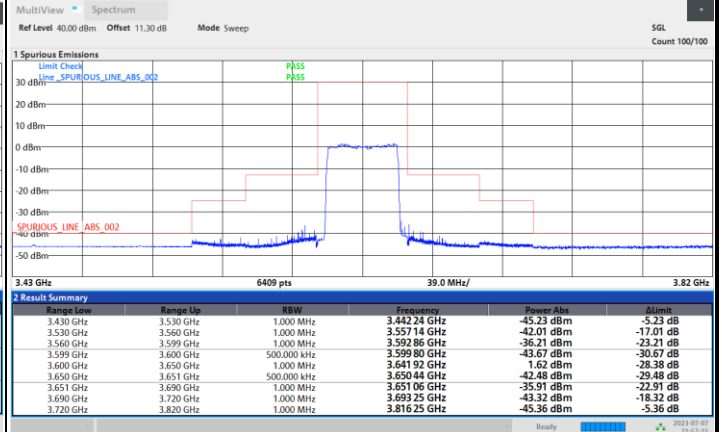

Highest Channel

09:49:05 PM 07/07/2023

FR1 n48 / 40MHz / CP OFDM / QPSK / Full RB

Lowest Channel

Middle Channel

09:53:11 PM 07/07/2023

09:57:16 PM 07/07/2023

Highest Channel