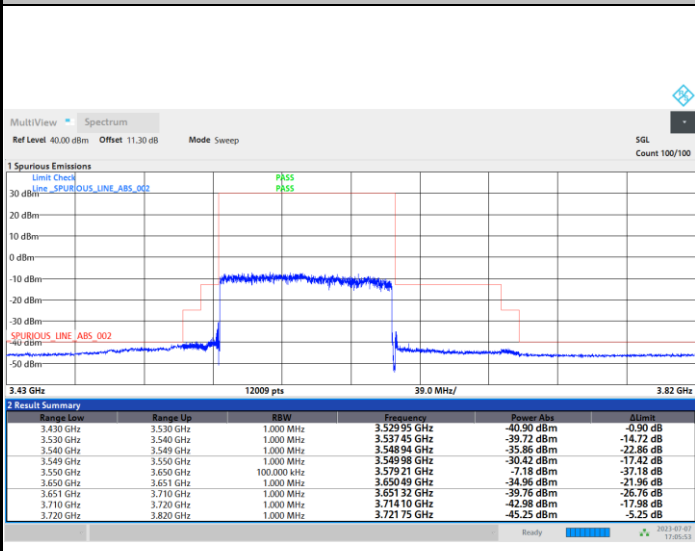

FR1 n48 / 100MHz / DFT-S OFDM / PI/2 BPSK

Middle Channel

1RB0

1RBmax

Full RB

FR1 n48 / 100MHz / DFT-S OFDM / PI/2 BPSK

Highest Channel

1RB0

1RBmax

Full RB

FR1 n48 / 100MHz / DFT-S OFDM / QPSK

Lowest Channel

1RB0

1RBmax

Full RB

FR1 n48 / 100MHz / DFT-S OFDM / QPSK

Middle Channel

1RB0

1RBmax

Full RB

FR1 n48 / 100MHz / DFT-S OFDM / QPSK

Highest Channel

1RB0

1RBmax