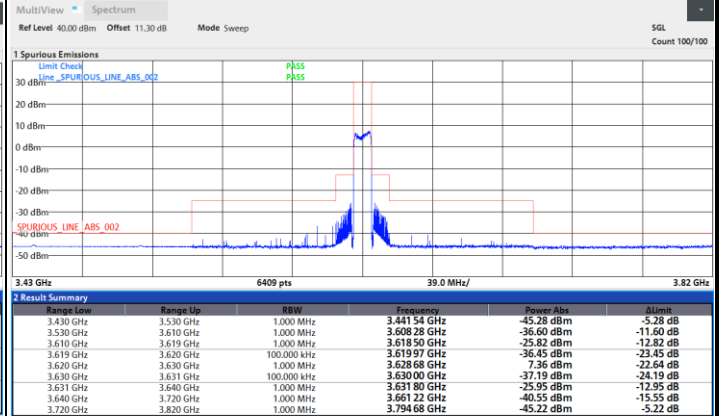

FR1 n48 / 10MHz / CP OFDM / QPSK / Full RB

Lowest Channel

Middle Channel

09:03:16 PM 07/07/2023

09:13:56 PM 07/07/2023