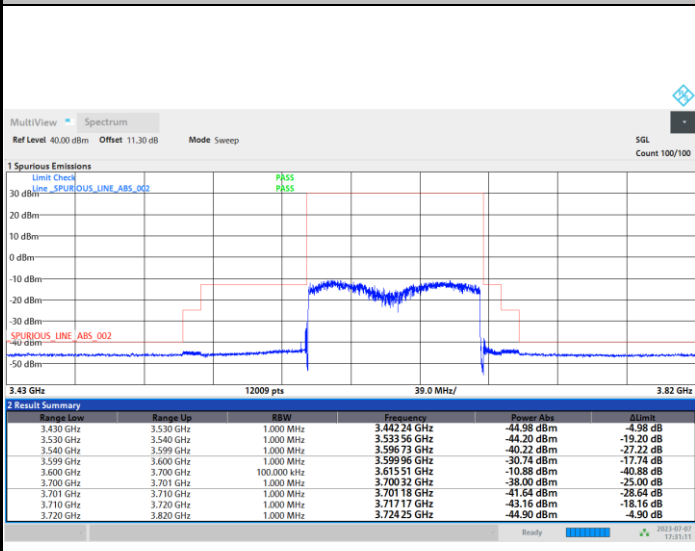

FR1 n48 / 100MHz / DFT-S OFDM / 64QAM

Highest Channel

1RB0

1RBmax

Full RB