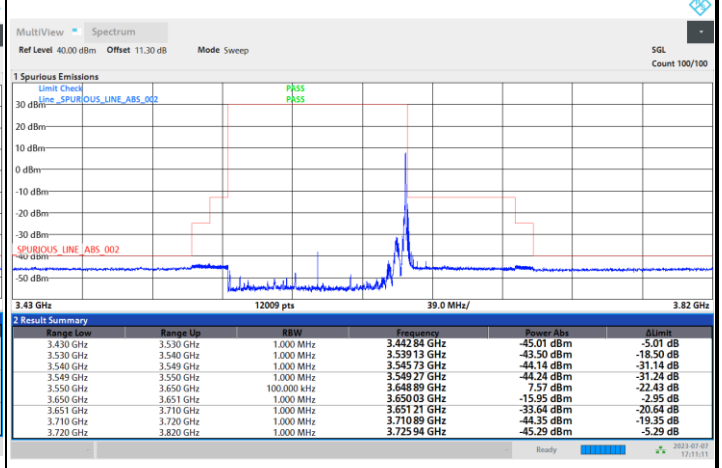

1RBmax

Full RB

FR1 n48 / 100MHz / DFT-S OFDM / 256QAM

Lowest Channel

1RB0

1RBmax

Full RB

FR1 n48 / 100MHz / DFT-S OFDM / 256QAM