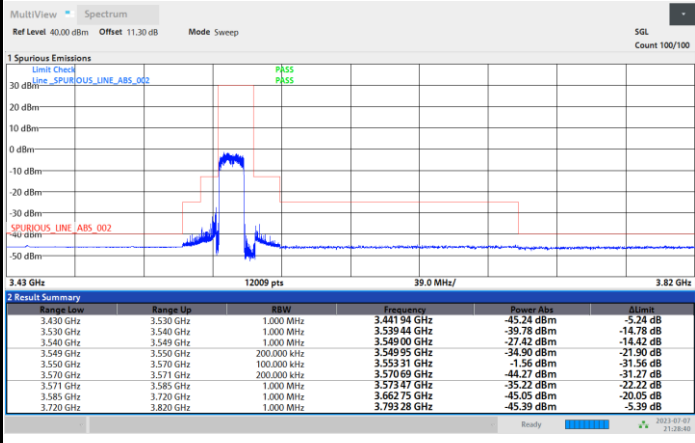

FR1 n48 / 15MHz / CP OFDM / QPSK / Full RB

Lowest Channel

Middle Channel