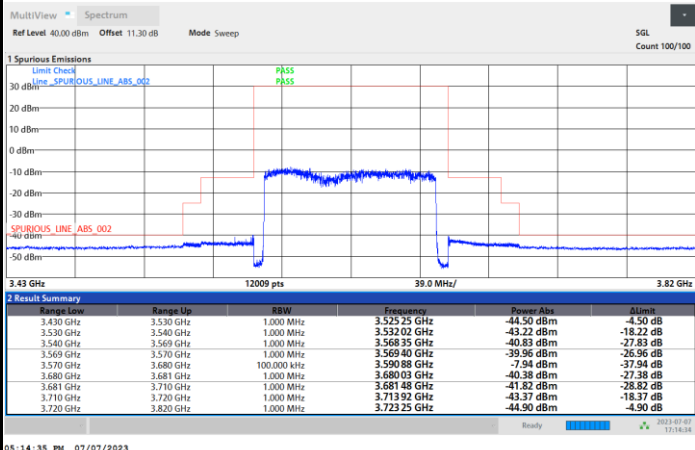

FR1 n48 / 100MHz / DFT-S OFDM / PI/2 BPSK

Middle Channel

1RB0

1RBmax

Full RB

FR1 n48 / 100MHz / DFT-S OFDM / PI/2 BPSK

Highest Channel

1RB0

1RBmax

Full RB

FR1 n48 / 100MHz / DFT-S OFDM / QPSK

Lowest Channel

1RB0

1RBmax

Full RB

FR1 n48 / 100MHz / DFT-S OFDM / QPSK