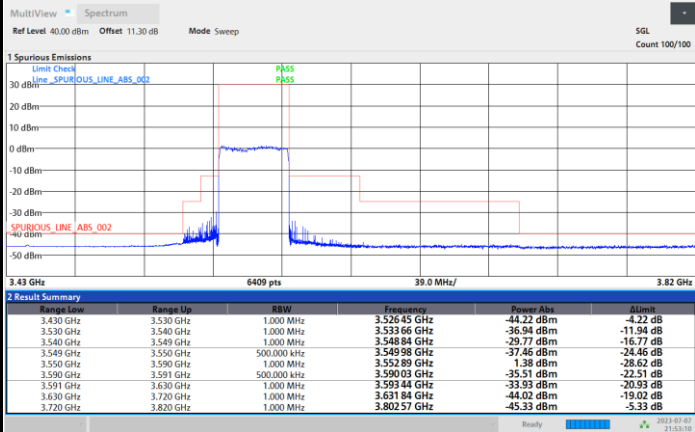

Highest Channel

09:49:05 PM 07/07/2023

FR1 n48 / 40MHz / CP OFDM / QPSK / Full RB

Lowest Channel

Middle Channel

09:53:11 PM 07/07/2023

09:57:16 PM 07/07/2023

Highest Channel

10:01:22 PM 07/07/2023

FR1 n48 / 50MHz / CP OFDM / QPSK / Full RB

Lowest Channel

Middle Channel

10:12:04 PM 07/07/2023

10:22:43 PM 07/07/2023

Highest Channel

10:33:22 PM 07/07/2023