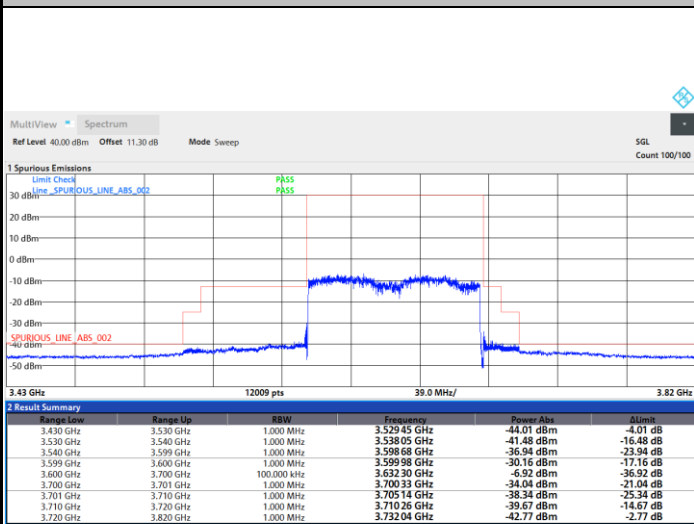

1RBmax

Full RB

FR1 n48 / 100MHz / DFT-S OFDM / QPSK

Lowest Channel

1RB0

1RBmax

Full RB

FR1 n48 / 100MHz / DFT-S OFDM / QPSK

Middle Channel

1RB0

1RBmax

Full RB

FR1 n48 / 100MHz / DFT-S OFDM / QPSK

Highest Channel

1RB0

1RBmax

05:35:22 PM 07/07/2023

05:34:53 PM 07/07/2023

Full RB

05:27:14 PM 07/07/2023

FR1 n48 / 100MHz / DFT-S OFDM / 16QAM

Lowest Channel

1RB0

1RBmax