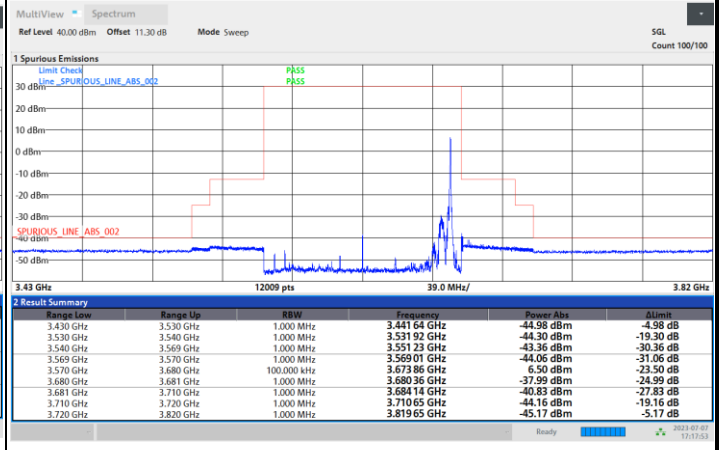

Full RB

FR1 n48 / 100MHz / DFT-S OFDM / 16QAM

Middle Channel

1RB0

1RBmax

Full RB

FR1 n48 / 100MHz / DFT-S OFDM / 16QAM

Highest Channel