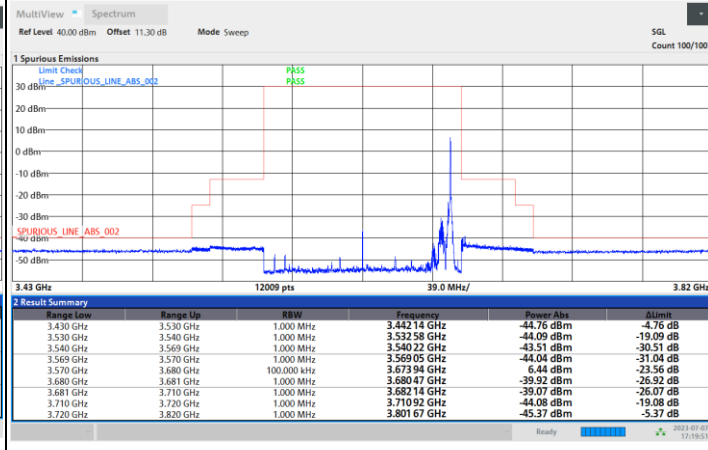

FR1 n48 / 100MHz / DFT-S OFDM / 64QAM

Middle Channel

1RB0

1RBmax