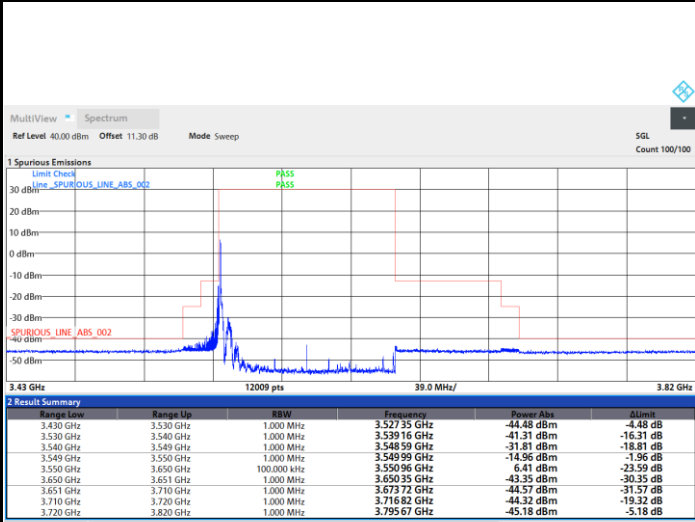

05:35:22 PM 07/07/2023

05:34:53 PM 07/07/2023

Full RB

05:27:14 PM 07/07/2023

FR1 n48 / 100MHz / DFT-S OFDM / 16QAM

Lowest Channel

1RB0

1RBmax

Full RB

FR1 n48 / 100MHz / DFT-S OFDM / 16QAM

Middle Channel

1RB0

1RBmax

Full RB

FR1 n48 / 100MHz / DFT-S OFDM / 16QAM

Highest Channel