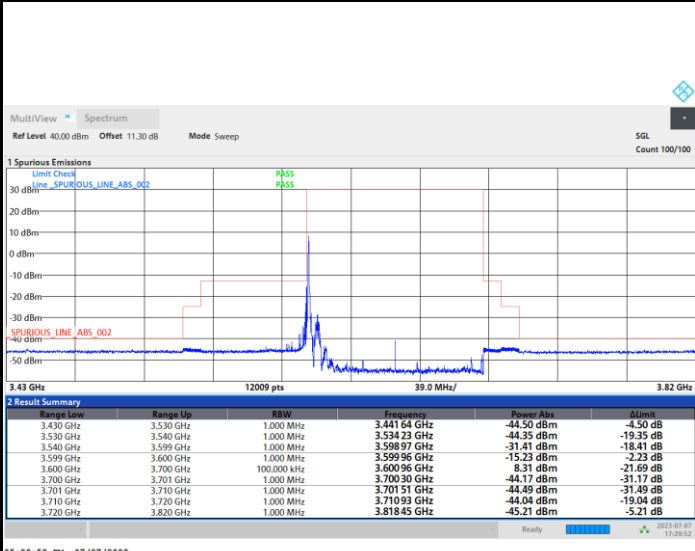

FR1 n48 / 100MHz / DFT-S OFDM / 64QAM

Highest Channel

1RB0

1RBmax