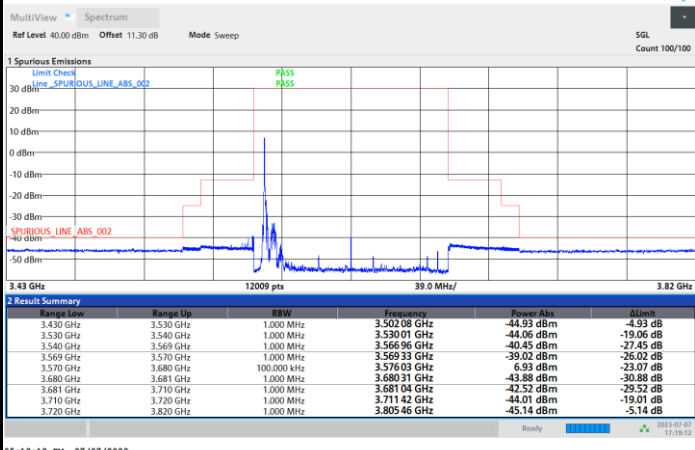

FR1 n48 / 100MHz / DFT-S OFDM / 64QAM

Middle Channel

1RB0

1RBmax