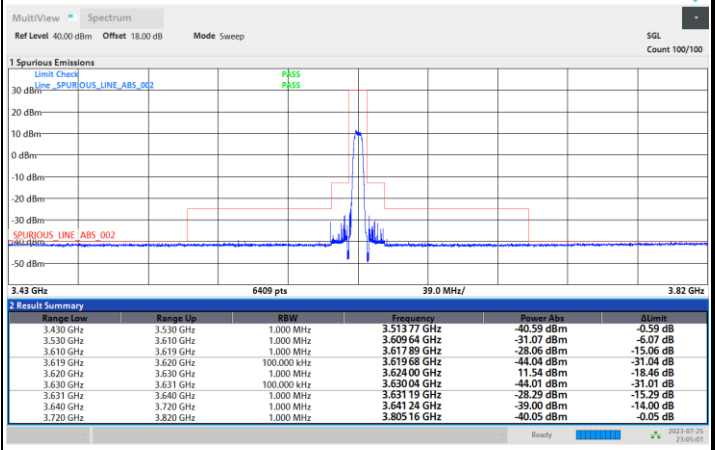

Full RB

FR1 n48 / 5MHz / CP OFDM / QPSK / Full RB

Lowest Channel

Middle Channel

10:29:12 PM 07/25/2023

11:05:01 PM 07/25/2023

Highest Channel

11:34:00 PM 07/25/2023