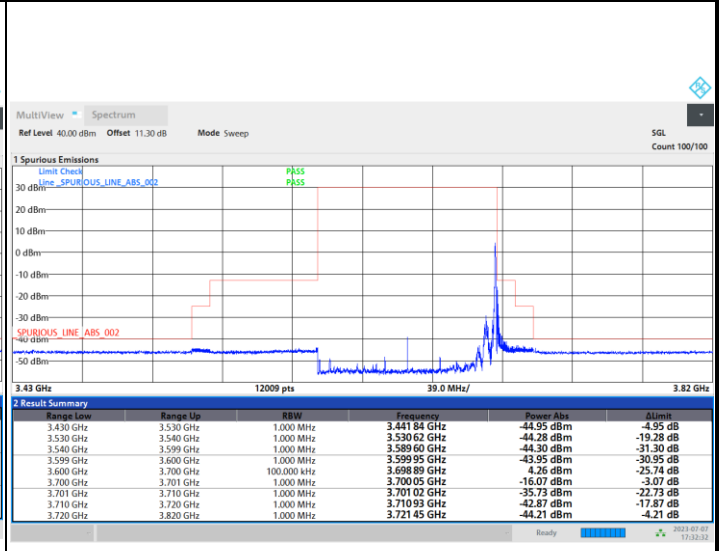

Middle Channel

1RB0

1RBmax

Full RB

FR1 n48 / 100MHz / DFT-S OFDM / 256QAM

Highest Channel

1RB0

1RBmax

Full RB

FR1 n48 / 5MHz / CP OFDM / QPSK / Full RB

Lowest Channel

Middle Channel

10:29:12 PM 07/25/2023

11:05:01 PM 07/25/2023

Highest Channel

11:34:00 PM 07/25/2023