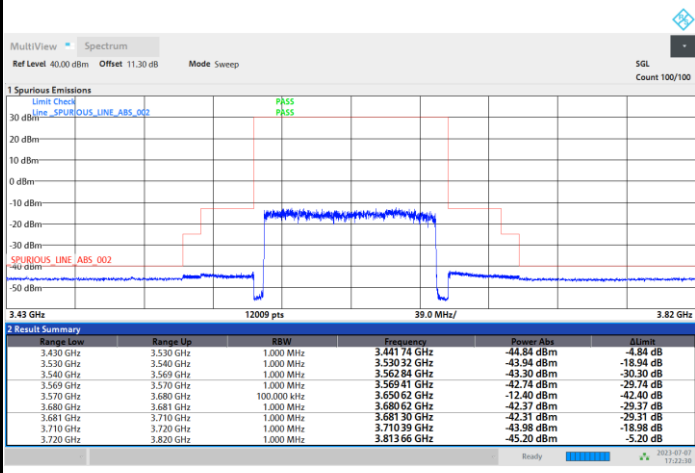

FR1 n48 / 100MHz / DFT-S OFDM / 256QAM

Middle Channel

1RB0

1RBmax

Full RB