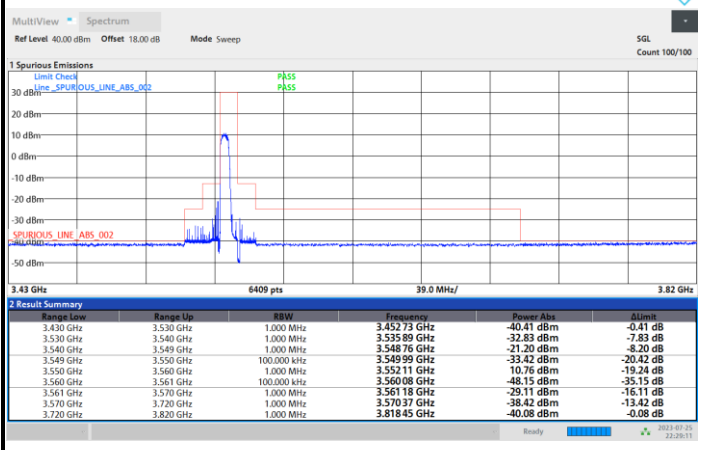

Full RB

FR1 n48 / 5MHz / CP OFDM / QPSK / Full RB

Lowest Channel

Middle Channel

10:29:12 PM 07/25/2023

11:05:01 PM 07/25/2023

Highest Channel

11:34:00 PM 07/25/2023