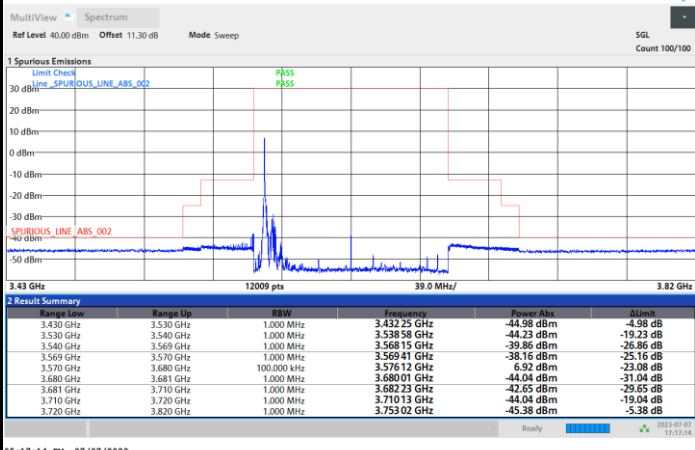

Full RB

FR1 n48 / 100MHz / DFT-S OFDM / 16QAM

Middle Channel

1RB0

1RBmax

Full RB

FR1 n48 / 100MHz / DFT-S OFDM / 16QAM

Highest Channel