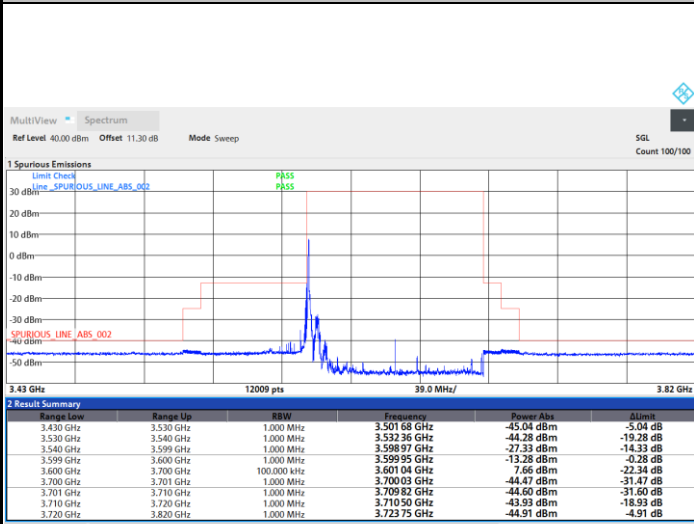

Middle Channel

1RB0

1RBmax

Full RB

FR1 n48 / 100MHz / DFT-S OFDM / QPSK

Highest Channel

1RB0

1RBmax