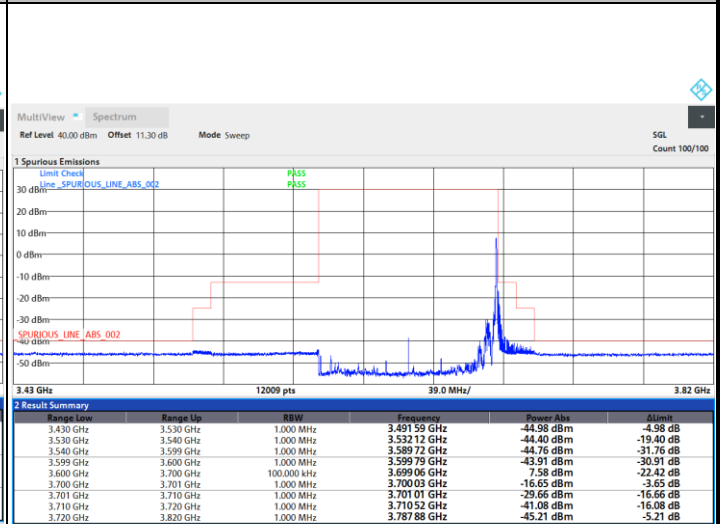

Middle Channel

1RB0

1RBmax

Full RB

FR1 n48 / 100MHz / DFT-S OFDM / QPSK

Highest Channel

1RB0

1RBmax

05:35:22 PM 07/07/2023

05:34:53 PM 07/07/2023

Full RB

05:27:14 PM 07/07/2023

FR1 n48 / 100MHz / DFT-S OFDM / 16QAM

Lowest Channel

1RB0

1RBmax