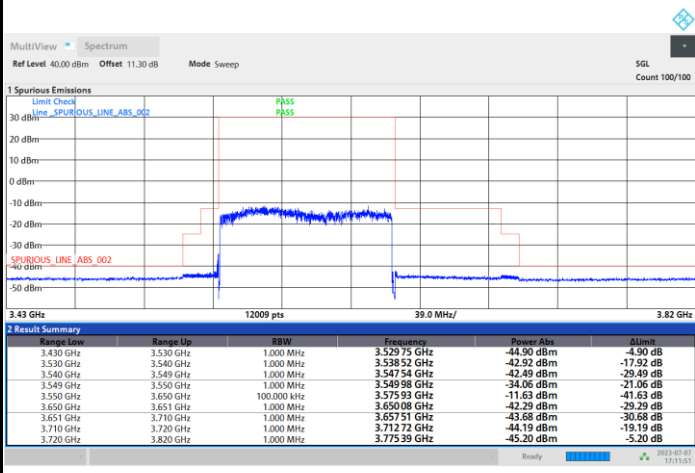

1RBmax

Full RB

FR1 n48 / 100MHz / DFT-S OFDM / 256QAM

Lowest Channel

1RB0

1RBmax

Full RB

FR1 n48 / 100MHz / DFT-S OFDM / 256QAM

Middle Channel

1RB0

1RBmax

Full RB

FR1 n48 / 100MHz / DFT-S OFDM / 256QAM

Highest Channel

1RB0

1RBmax