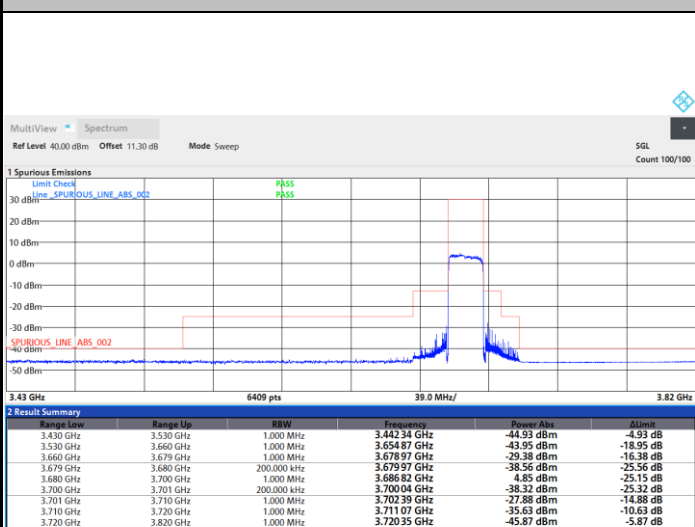

Lowest Channel

Middle Channel

Highest Channel

FR1 n48 / 20MHz / CP OFDM / QPSK / Full RB

Lowest Channel

09:40:55 PM 07/07/2023

Middle Channel

09:45:00 PM 07/07/2023

Highest Channel

09:49:05 PM 07/07/2023

FR1 n48 / 40MHz / CP OFDM / QPSK / Full RB

Lowest Channel

Middle Channel

09:53:11 PM 07/07/2023

09:57:16 PM 07/07/2023

Highest Channel