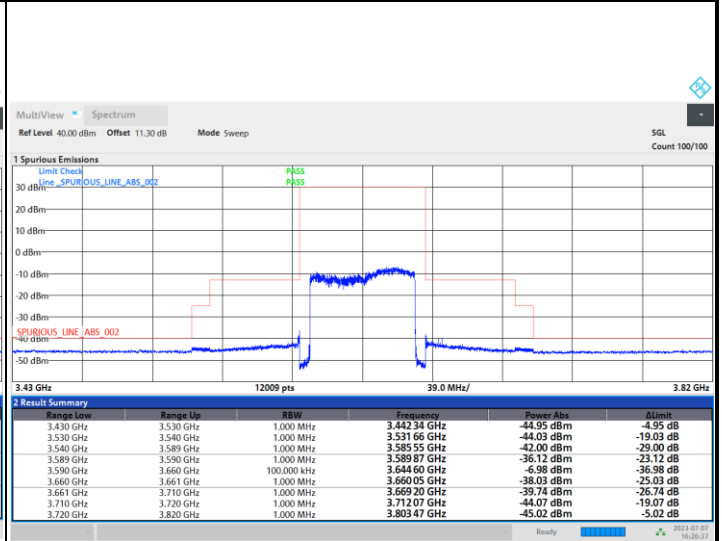

FR1 n48 / 60MHz / CP OFDM / QPSK / Full RB

Lowest Channel

Middle Channel

05:39:48 PM 07/07/2023

04:26:37 PM 07/07/2023