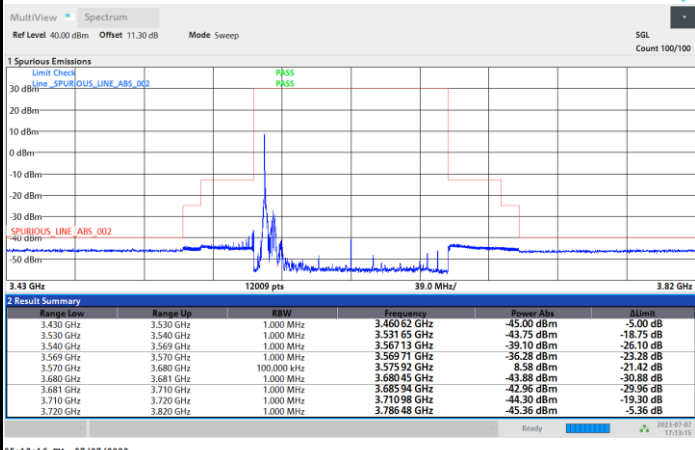

FR1 n48 / 100MHz / DFT-S OFDM / PI/2 BPSK

Middle Channel

1RB0

1RBmax

Full RB

FR1 n48 / 100MHz / DFT-S OFDM / PI/2 BPSK

Highest Channel

1RB0

1RBmax

Full RB

FR1 n48 / 100MHz / DFT-S OFDM / QPSK

Lowest Channel

1RB0

1RBmax

Full RB

FR1 n48 / 100MHz / DFT-S OFDM / QPSK