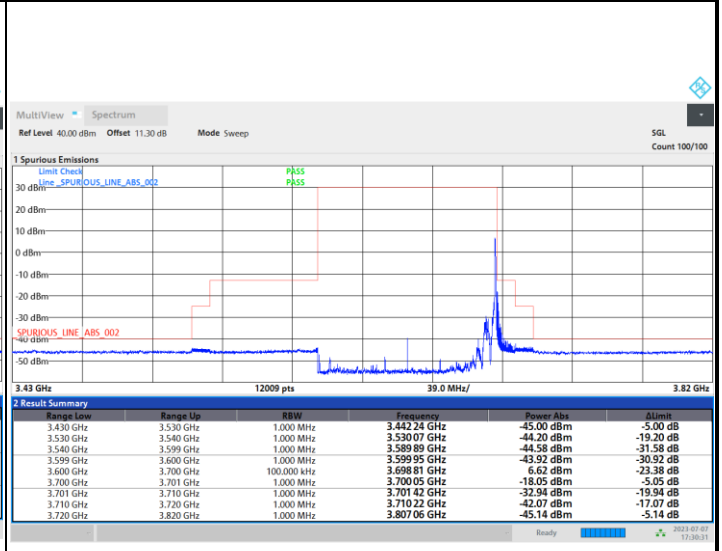

FR1 n48 / 100MHz / DFT-S OFDM / 64QAM

Highest Channel

1RB0

1RBmax