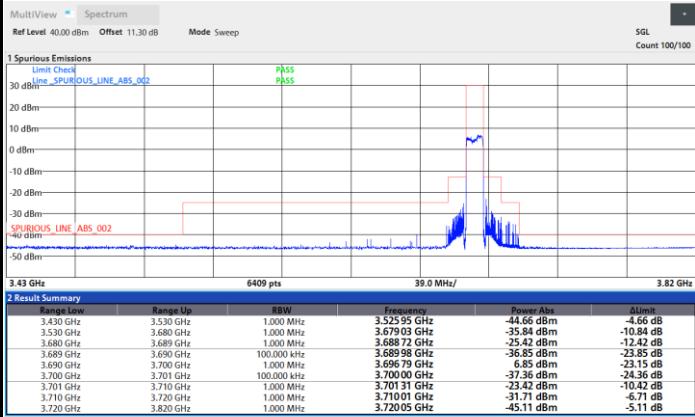

FR1 n48 / 10MHz / CP OFDM / QPSK / Full RB

Lowest Channel

Middle Channel

09:03:16 PM 07/07/2023

09:13:56 PM 07/07/2023

Highest Channel

09:24:35 PM 07/07/2023

FR1 n48 / 15MHz / CP OFDM / QPSK / Full RB