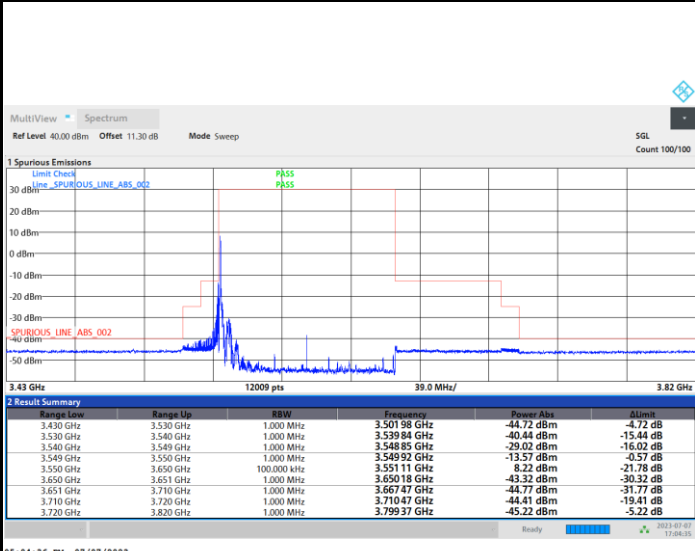

FR1 n48 / 100MHz / DFT-S OFDM / PI/2 BPSK

Middle Channel

1RB0

1RBmax

Full RB

FR1 n48 / 100MHz / DFT-S OFDM / PI/2 BPSK

Highest Channel

1RB0

1RBmax

Full RB

FR1 n48 / 100MHz / DFT-S OFDM / QPSK

Lowest Channel

1RB0

1RBmax

Full RB

FR1 n48 / 100MHz / DFT-S OFDM / QPSK