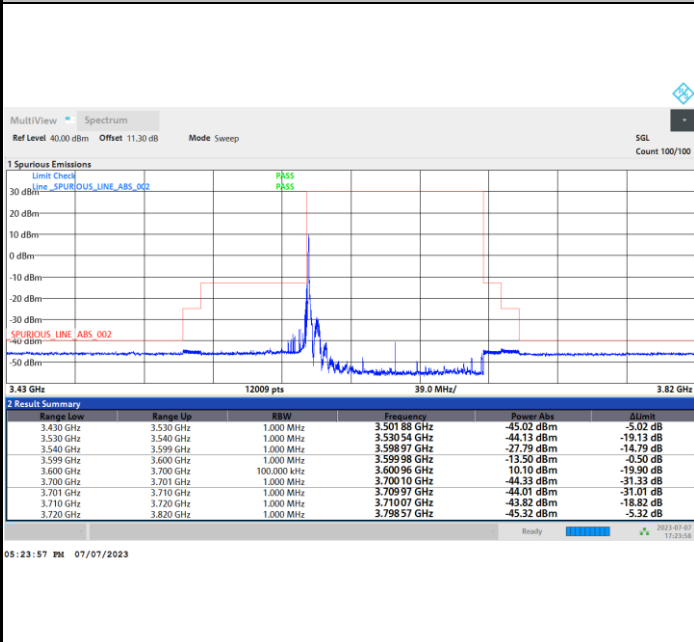

FR1 n48 / 100MHz / DFT-S OFDM / PI/2 BPSK

Middle Channel

1RB0

1RBmax

Full RB

FR1 n48 / 100MHz / DFT-S OFDM / PI/2 BPSK

Highest Channel

1RB0

1RBmax

Full RB

FR1 n48 / 100MHz / DFT-S OFDM / QPSK

Lowest Channel

1RB0

1RBmax

Full RB

FR1 n48 / 100MHz / DFT-S OFDM / QPSK