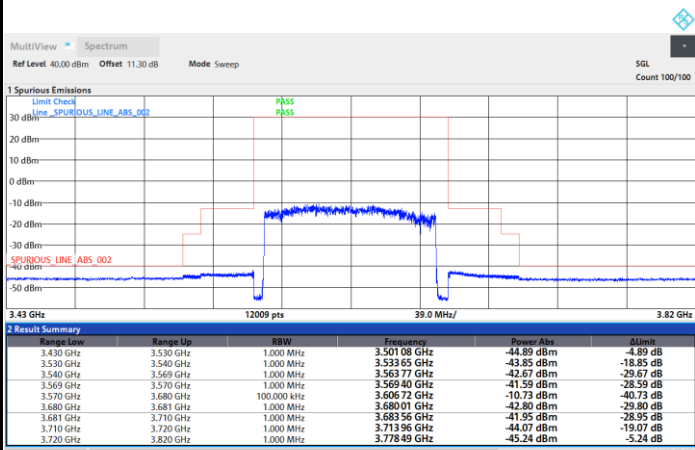

FR1 n48 / 100MHz / DFT-S OFDM / 64QAM

Middle Channel

1RB0

1RBmax

Full RB

FR1 n48 / 100MHz / DFT-S OFDM / 64QAM

Highest Channel

1RB0