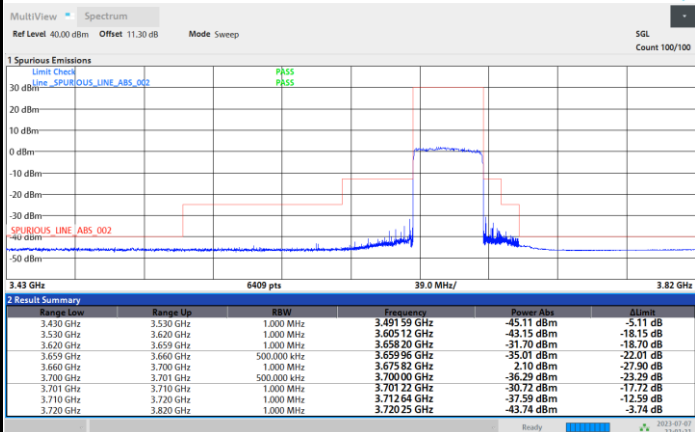

Highest Channel

09:49:05 PM 07/07/2023

FR1 n48 / 40MHz / CP OFDM / QPSK / Full RB

Lowest Channel

Middle Channel

09:53:11 PM 07/07/2023

09:57:16 PM 07/07/2023

Highest Channel