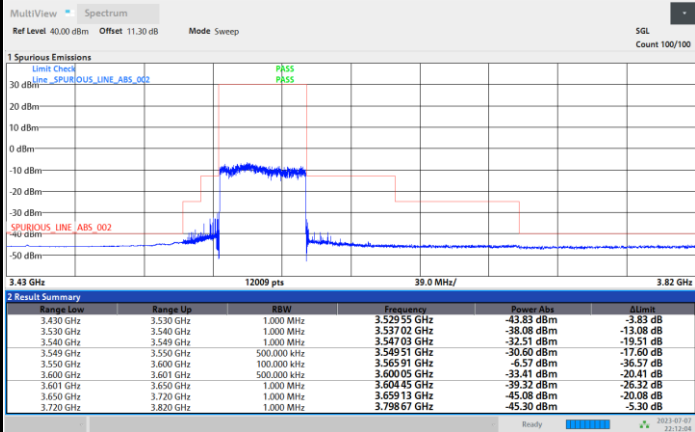

Highest Channel

09:49:05 PM 07/07/2023

FR1 n48 / 40MHz / CP OFDM / QPSK / Full RB

Lowest Channel

Middle Channel

09:53:11 PM 07/07/2023

09:57:16 PM 07/07/2023

Highest Channel

10:01:22 PM 07/07/2023

FR1 n48 / 50MHz / CP OFDM / QPSK / Full RB

Lowest Channel

Middle Channel

10:12:04 PM 07/07/2023

10:22:43 PM 07/07/2023

Highest Channel

10:33:22 PM 07/07/2023