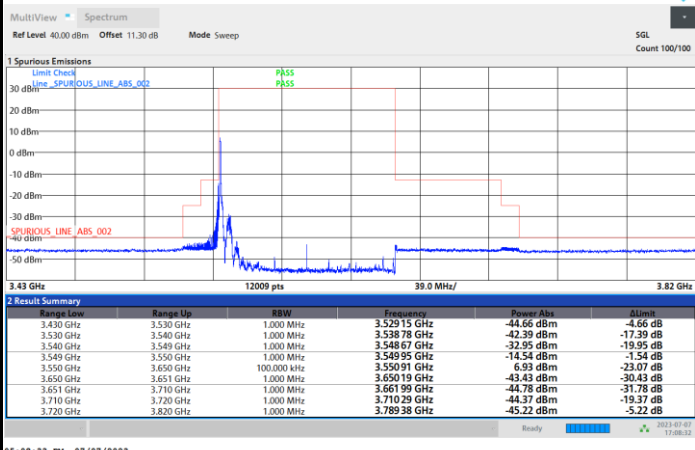

1RB0

1RBmax

Full RB

FR1 n48 / 100MHz / DFT-S OFDM / 64QAM

Lowest Channel

1RB0

1RBmax

Full RB

FR1 n48 / 100MHz / DFT-S OFDM / 64QAM

Middle Channel

1RB0

1RBmax

Full RB

FR1 n48 / 100MHz / DFT-S OFDM / 64QAM

Highest Channel

1RB0