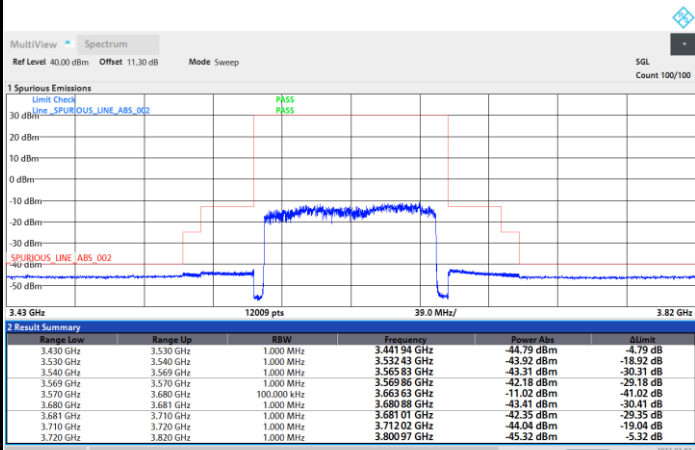

Full RB

FR1 n48 / 100MHz / DFT-S OFDM / 16QAM

Middle Channel

1RB0

1RBmax

Full RB

FR1 n48 / 100MHz / DFT-S OFDM / 16QAM

Highest Channel