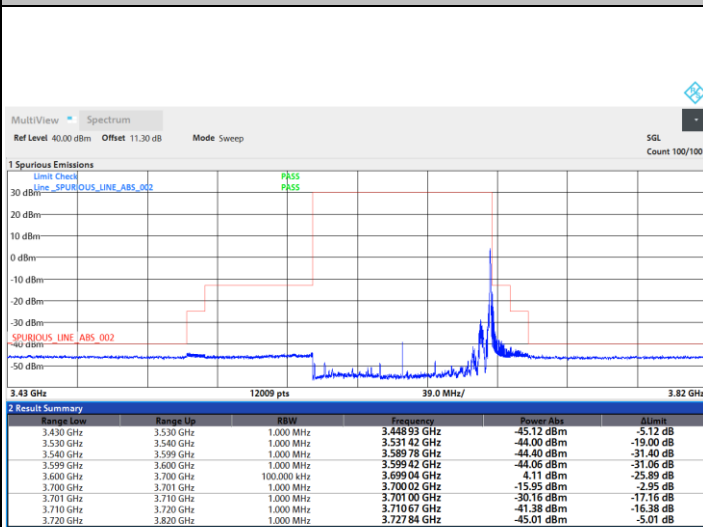

FR1 n48 / 100MHz / DFT-S OFDM / 16QAM

Highest Channel

1RB0

1RBmax