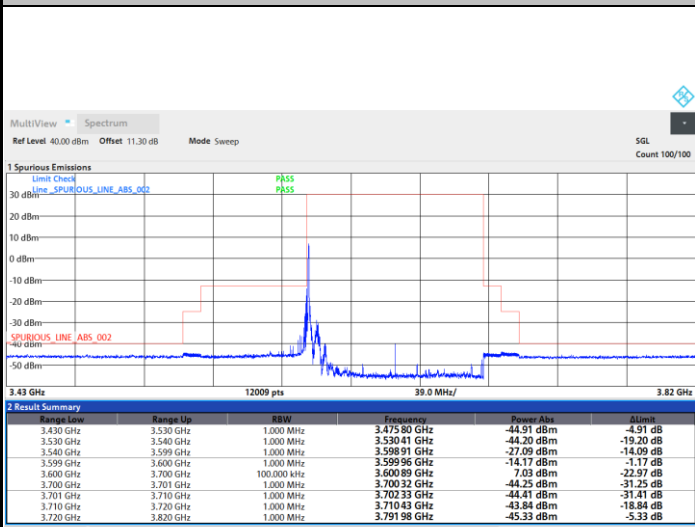

FR1 n48 / 100MHz / DFT-S OFDM / 16QAM

Highest Channel

1RB0

1RBmax