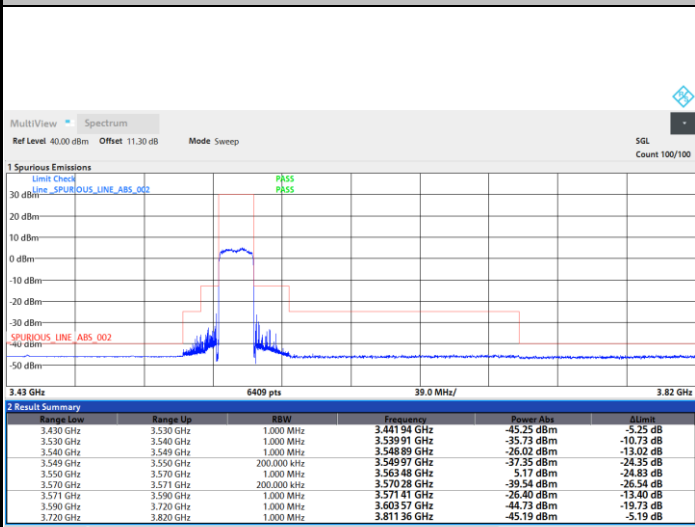

Lowest Channel

Middle Channel

Highest Channel

FR1 n48 / 20MHz / CP OFDM / QPSK / Full RB

Lowest Channel

09:40:55 PM 07/07/2023

Middle Channel

09:45:00 PM 07/07/2023