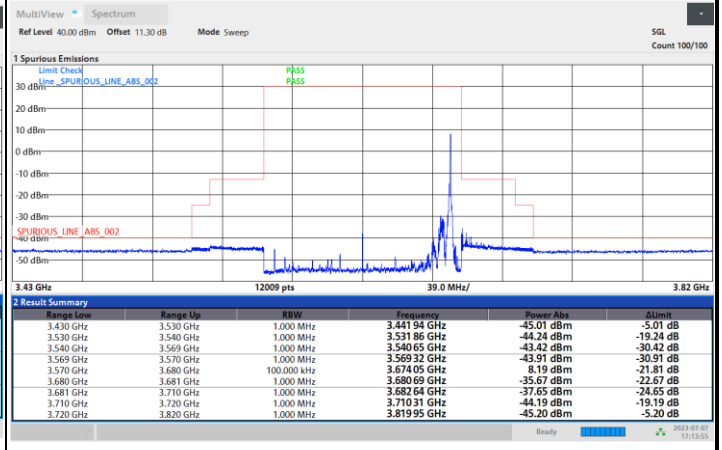

FR1 n48 / 100MHz / DFT-S OFDM / PI/2 BPSK

Middle Channel

1RB0

1RBmax

Full RB

FR1 n48 / 100MHz / DFT-S OFDM / PI/2 BPSK

Highest Channel

1RB0

1RBmax

Full RB

FR1 n48 / 100MHz / DFT-S OFDM / QPSK

Lowest Channel

1RB0

1RBmax

Full RB

FR1 n48 / 100MHz / DFT-S OFDM / QPSK