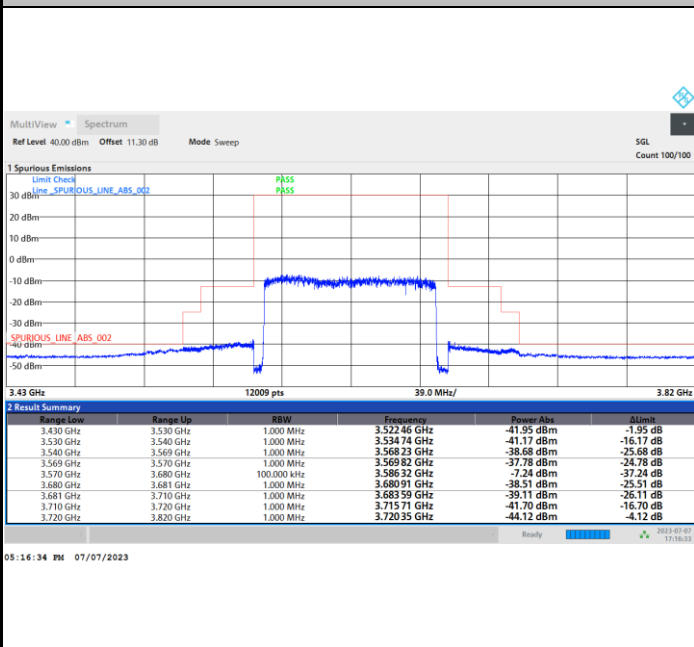

FR1 n48 / 100MHz / DFT-S OFDM / QPSK

Middle Channel

1RB0

1RBmax

Full RB