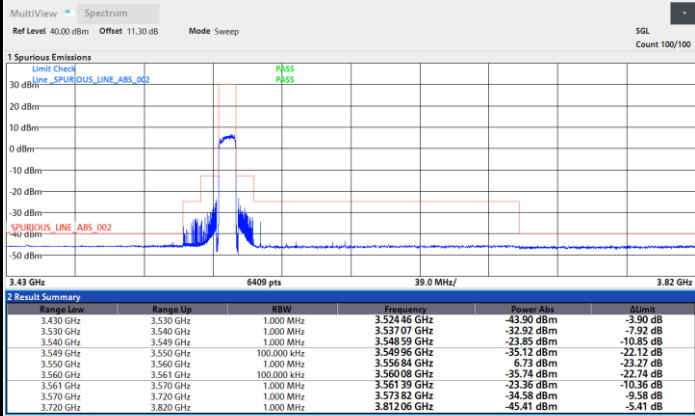

FR1 n48 / 10MHz / CP OFDM / QPSK / Full RB

Lowest Channel

Middle Channel

09:03:16 PM 07/07/2023

09:13:56 PM 07/07/2023