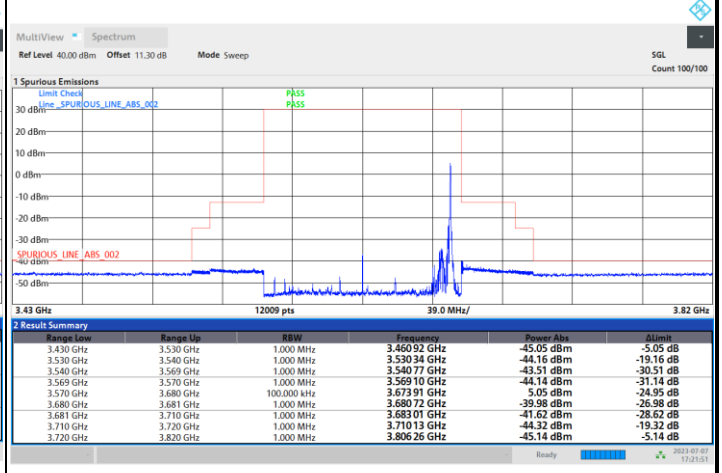

FR1 n48 / 100MHz / DFT-S OFDM / 256QAM

Middle Channel

1RB0

1RBmax