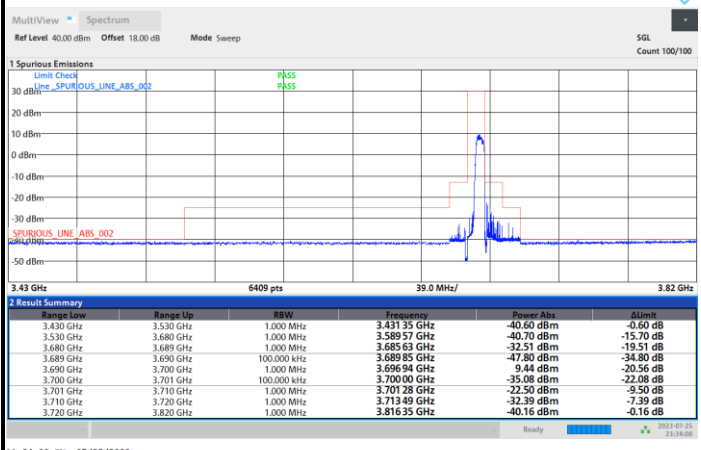

Full RB

FR1 n48 / 5MHz / CP OFDM / QPSK / Full RB

Lowest Channel

Middle Channel

10:29:12 PM 07/25/2023

11:05:01 PM 07/25/2023

Highest Channel

11:34:00 PM 07/25/2023