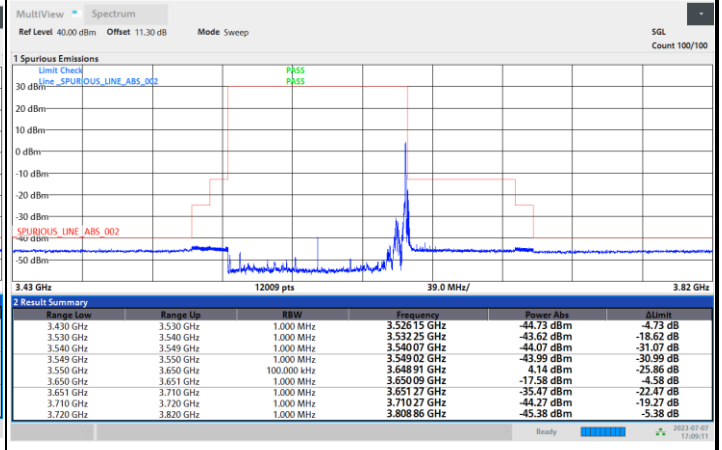

1RB0

1RBmax

Full RB

FR1 n48 / 100MHz / DFT-S OFDM / 64QAM

Lowest Channel

1RB0

1RBmax

Full RB