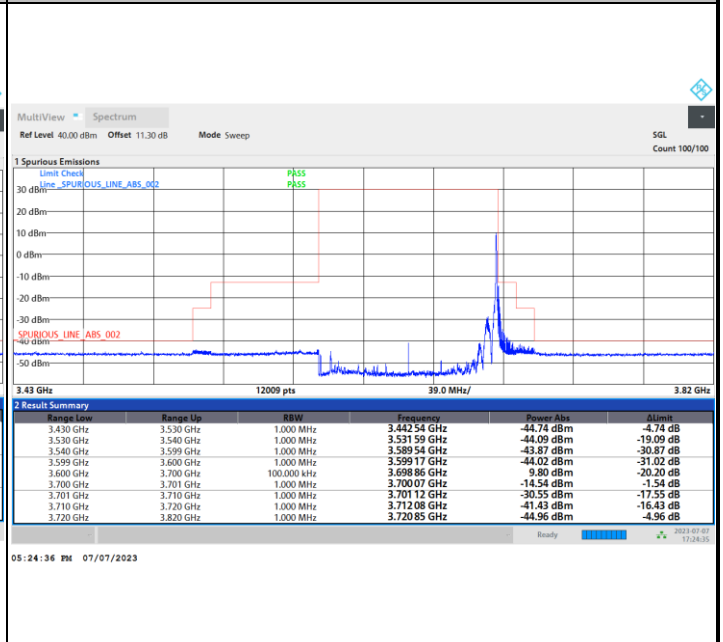

FR1 n48 / 100MHz / DFT-S OFDM / PI/2 BPSK

Middle Channel

1RB0

1RBmax

Full RB

FR1 n48 / 100MHz / DFT-S OFDM / PI/2 BPSK

Highest Channel

1RB0

1RBmax

Full RB

FR1 n48 / 100MHz / DFT-S OFDM / QPSK

Lowest Channel

1RB0

1RBmax

Full RB

FR1 n48 / 100MHz / DFT-S OFDM / QPSK