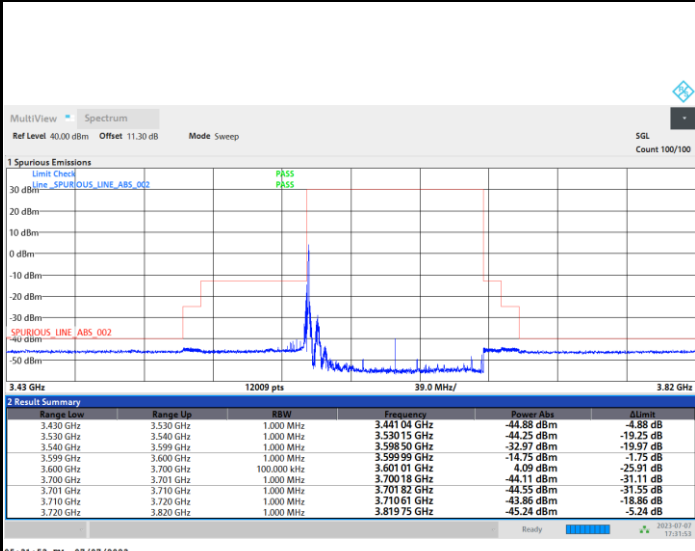

Middle Channel

1RB0

1RBmax

Full RB

FR1 n48 / 100MHz / DFT-S OFDM / 256QAM

Highest Channel

1RB0

1RBmax