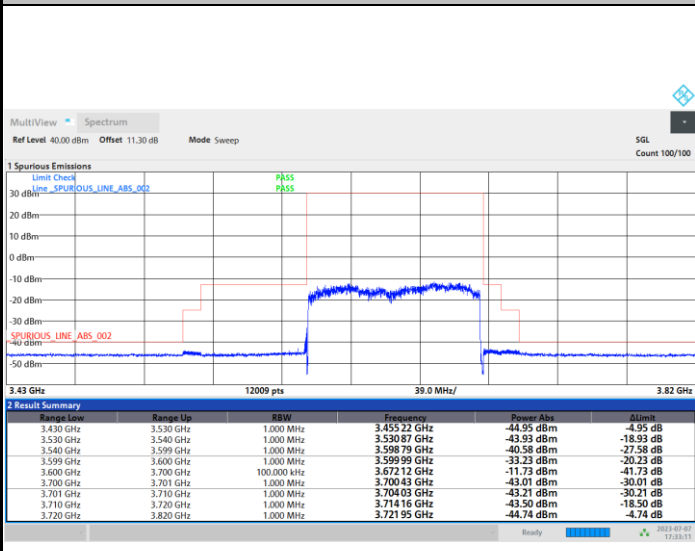

FR1 n48 / 100MHz / DFT-S OFDM / 256QAM

Highest Channel

1RB0

1RBmax

Full RB