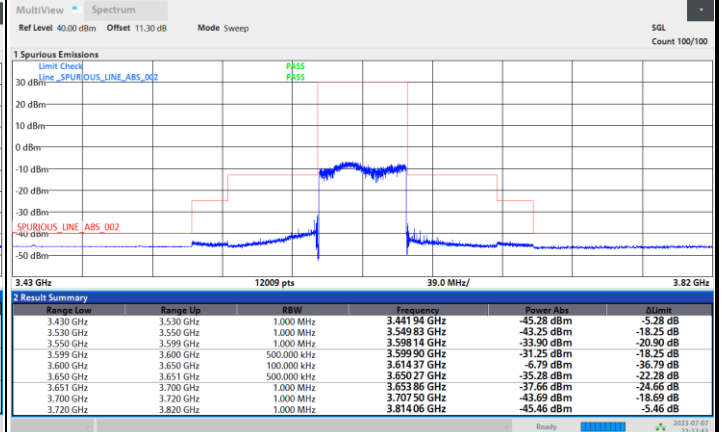

Highest Channel

09:49:05 PM 07/07/2023

FR1 n48 / 40MHz / CP OFDM / QPSK / Full RB

Lowest Channel

Middle Channel

09:53:11 PM 07/07/2023

09:57:16 PM 07/07/2023

Highest Channel

10:01:22 PM 07/07/2023

FR1 n48 / 50MHz / CP OFDM / QPSK / Full RB

Lowest Channel

Middle Channel

10:12:04 PM 07/07/2023

10:22:43 PM 07/07/2023

Highest Channel

10:33:22 PM 07/07/2023