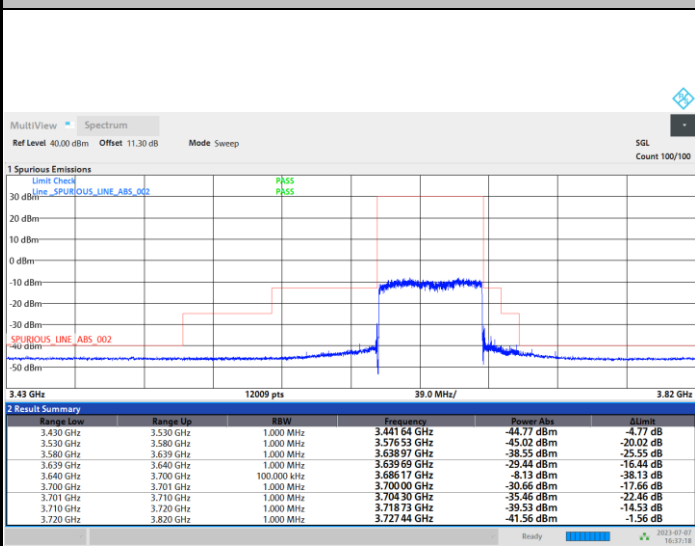

FR1 n48 / 60MHz / CP OFDM / QPSK / Full RB

Lowest Channel

Middle Channel

05:39:48 PM 07/07/2023

04:26:37 PM 07/07/2023

Highest Channel

04:37:18 PM 07/07/2023