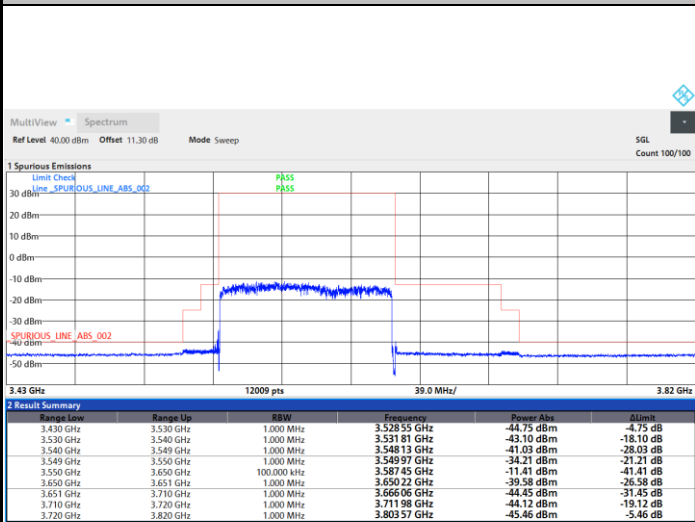

05:35:22 PM 07/07/2023

05:34:53 PM 07/07/2023

Full RB

05:27:14 PM 07/07/2023

FR1 n48 / 100MHz / DFT-S OFDM / 16QAM

Lowest Channel

1RB0

1RBmax

Full RB

FR1 n48 / 100MHz / DFT-S OFDM / 16QAM

Middle Channel

1RB0

1RBmax

Full RB

FR1 n48 / 100MHz / DFT-S OFDM / 16QAM

Highest Channel