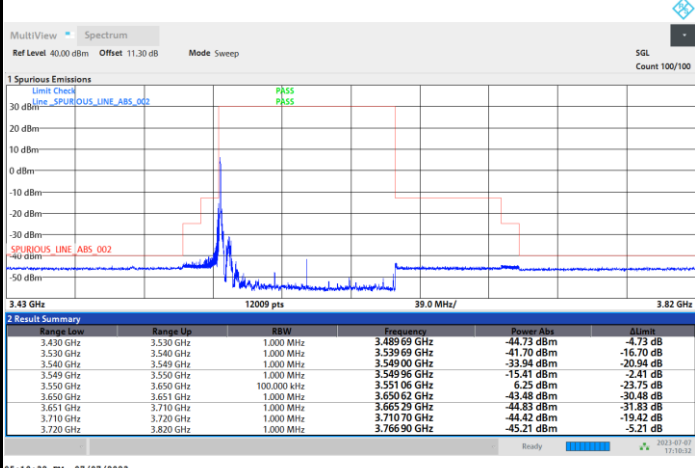

1RBmax

Full RB

FR1 n48 / 100MHz / DFT-S OFDM / 256QAM

Lowest Channel

1RB0

1RBmax

Full RB

FR1 n48 / 100MHz / DFT-S OFDM / 256QAM