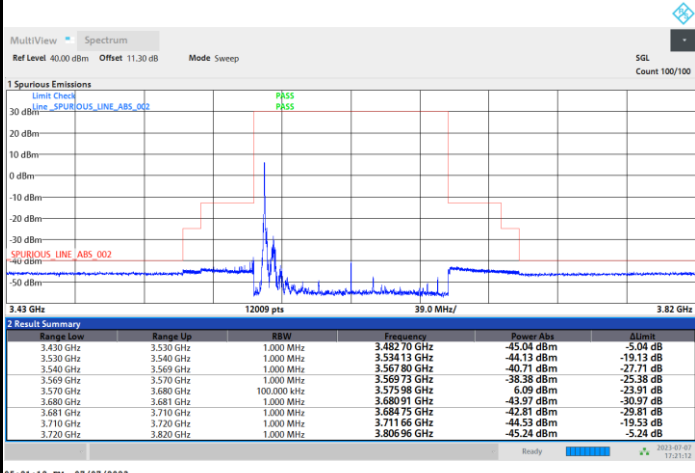

FR1 n48 / 100MHz / DFT-S OFDM / 256QAM

Middle Channel

1RB0

1RBmax