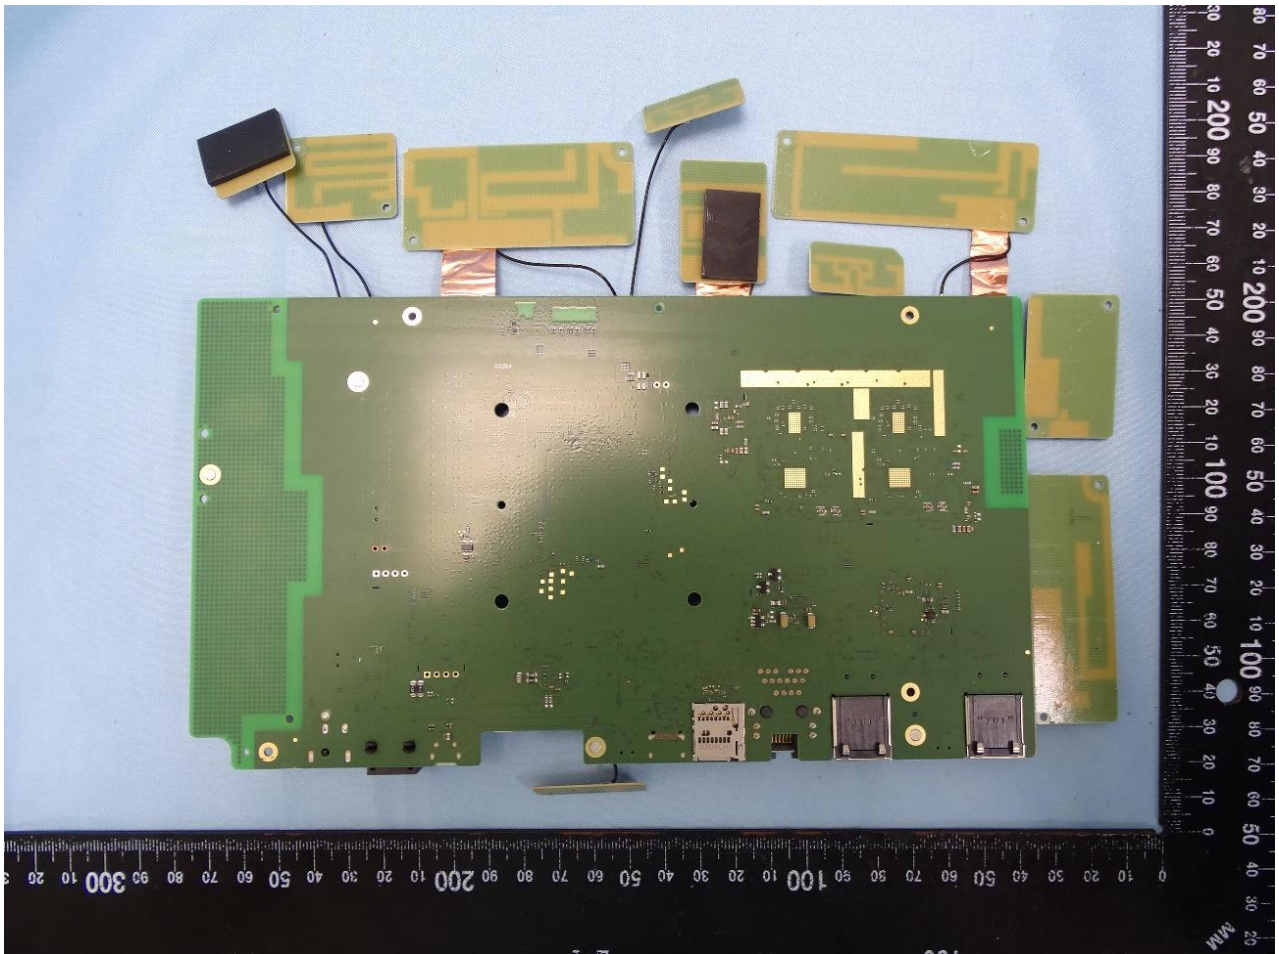

2. Internal Photograph of the EUT

EUT: 5G LGA Module

(Brand Name: COMPAL / Model Name: RML-N1 / Marketing Name: 5G LGA Module)

3. External Photograph of the Fixture

Brand Name: COMPAL / Model Name: ZM52

Fixture

4. Internal Photograph of the Fixture

Brand Name: COMPAL / Model Name: ZM52

WWAN Antenna 0

WWAN Antenna 1

WWAN Antenna 2

WWAN Antenna 3

WWAN Antenna 4

WWAN Antenna 5