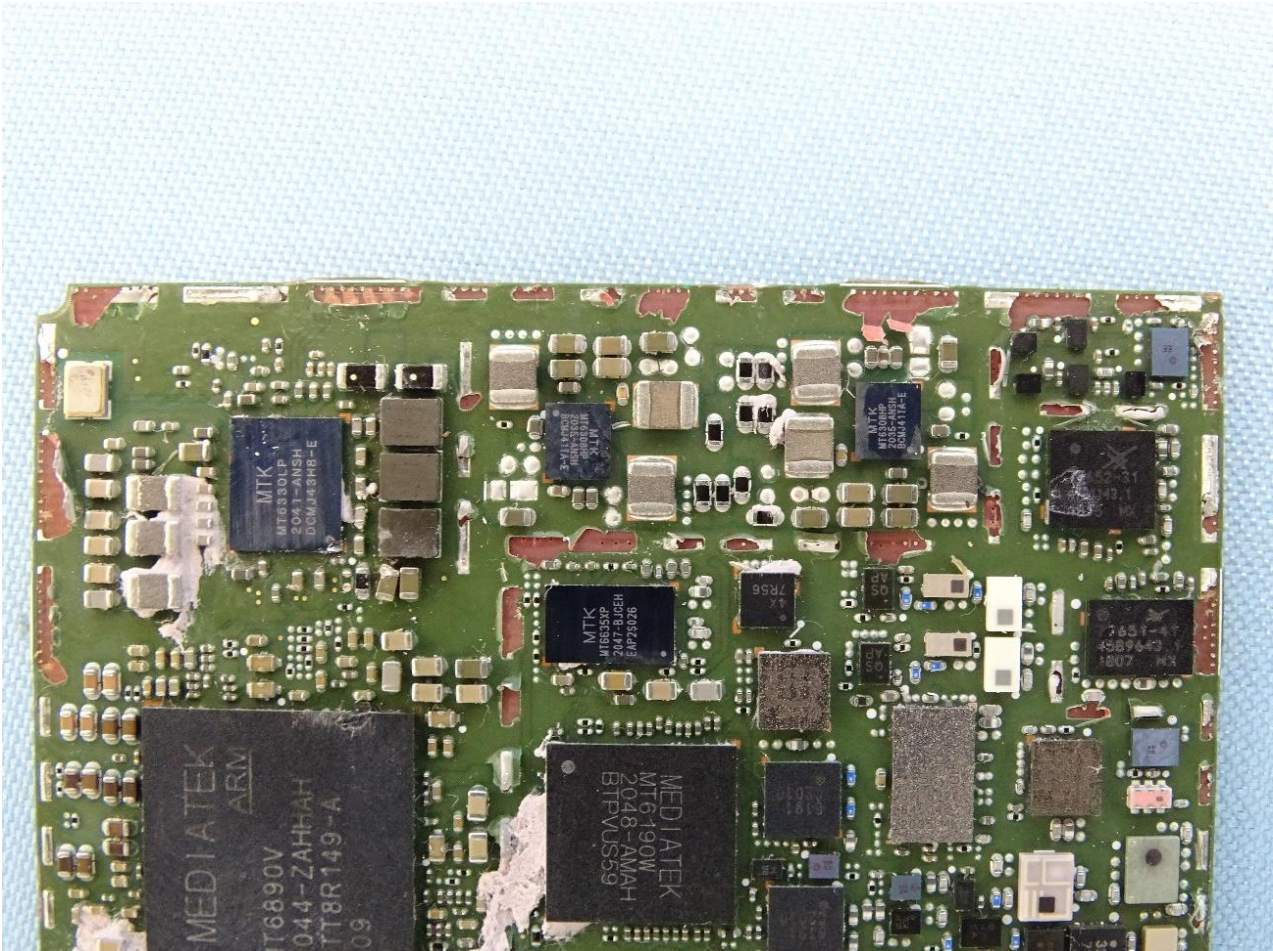

2. Internal Photograph of the EUT

EUT: 5G LGA Module

(Brand Name: COMPAL / Model Name: RML-N1 / Marketing Name: 5G LGA Module)

3. External Photograph of the Fixture

Brand Name: COMPAL / Model Name: ZM52

Fixture

4. Internal Photograph of the Fixture

Brand Name: COMPAL / Model Name: ZM52

WWAN Antenna 0

WWAN Antenna 1

WWAN Antenna 2

WWAN Antenna 3

WWAN Antenna 4

WWAN Antenna 5