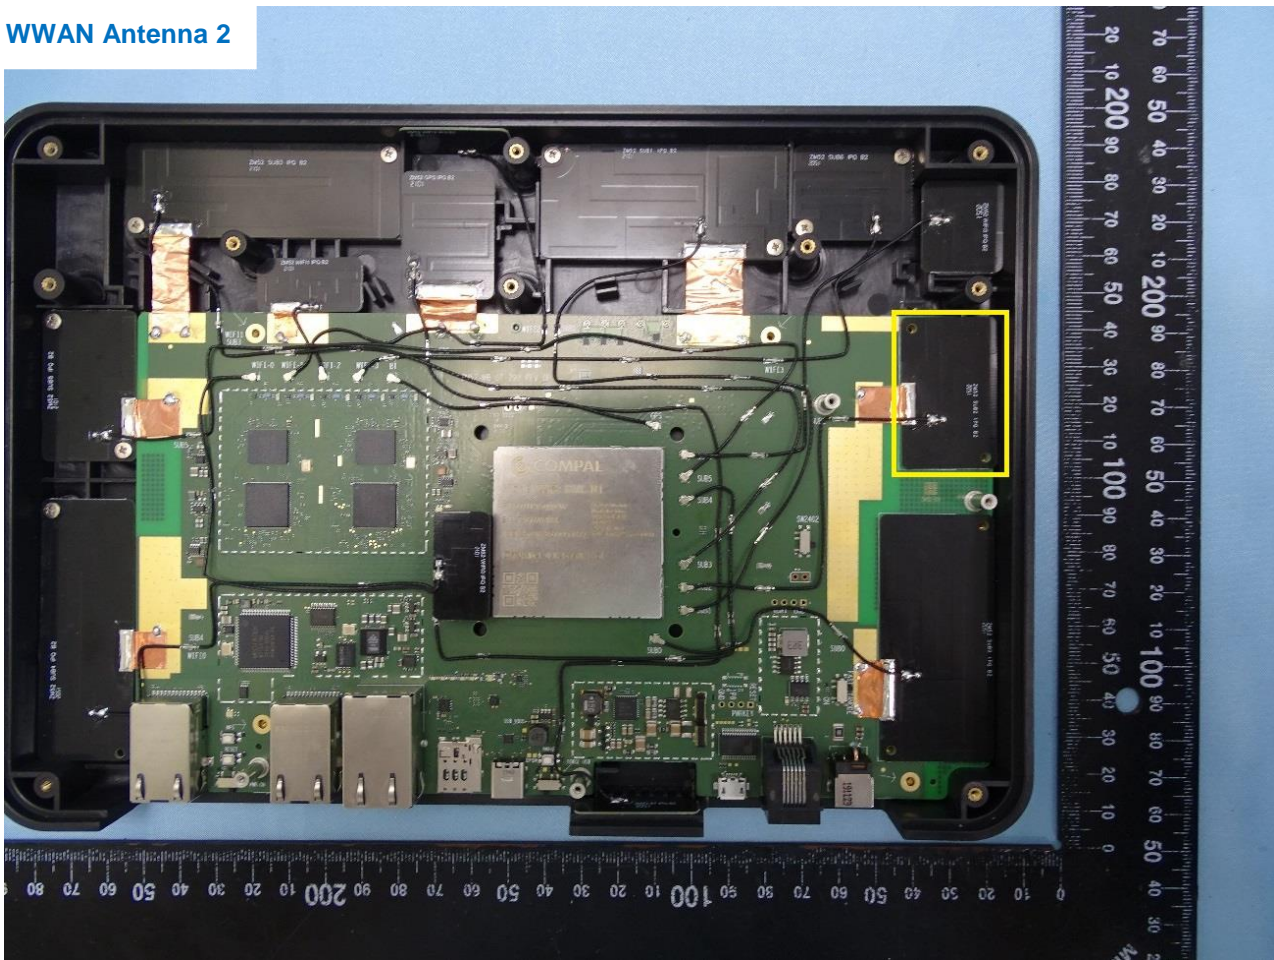

2. Internal Photograph of the EUT

EUT: 5G LGA Module

(Brand Name: COMPAL / Model Name: RML-N1 / Marketing Name: 5G LGA Module)

3. External Photograph of the Fixture

Brand Name: COMPAL / Model Name: ZM52

Fixture

4. Internal Photograph of the Fixture

Brand Name: COMPAL / Model Name: ZM52

WWAN Antenna 0

WWAN Antenna 1

WWAN Antenna 2

WWAN Antenna 3

WWAN Antenna 4

WWAN Antenna 5