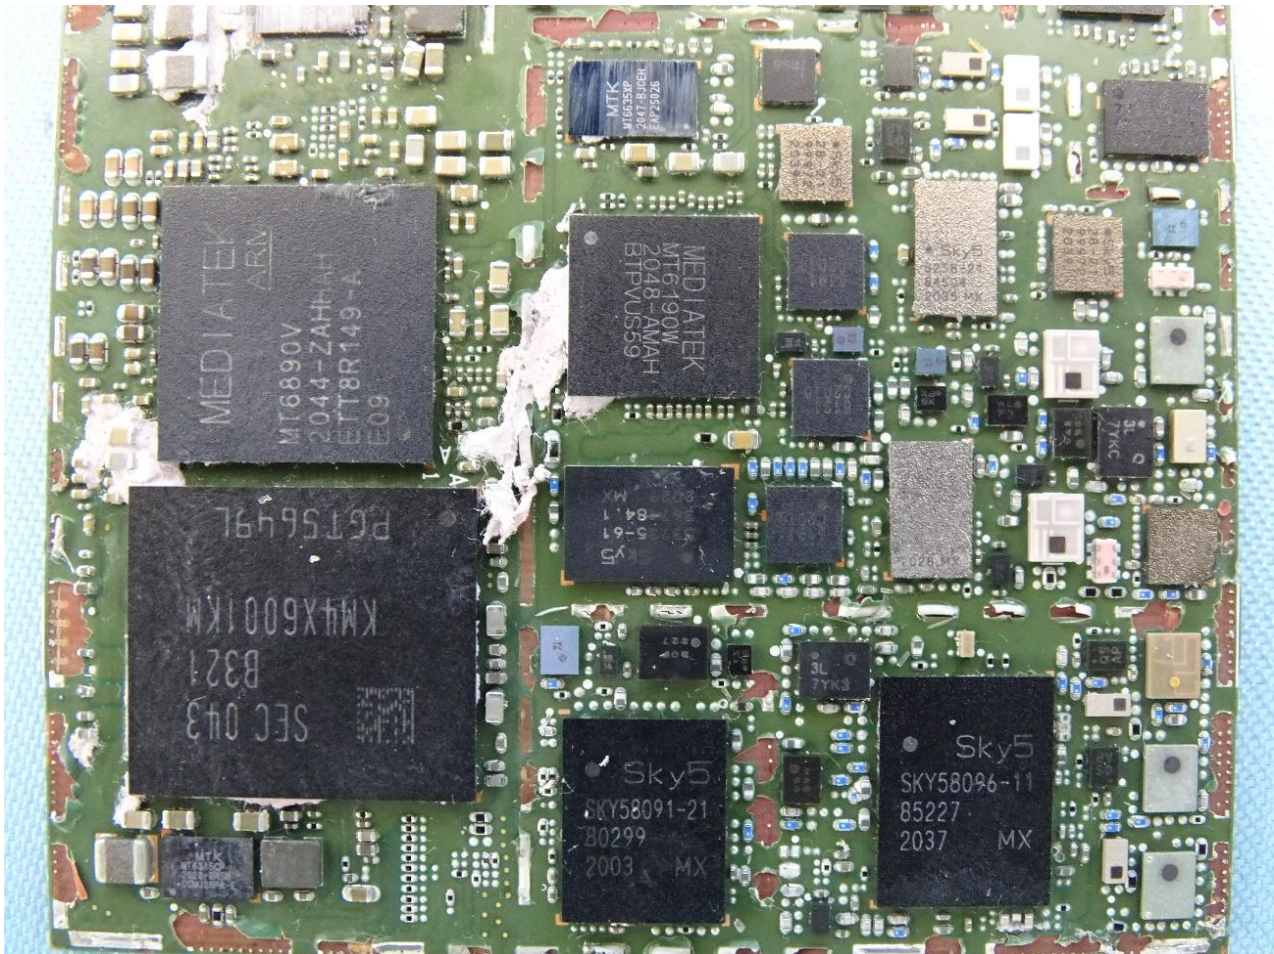

2. Internal Photograph of the EUT

EUT: 5G LGA Module

(Brand Name: COMPAL / Model Name: RML-N1 / Marketing Name: 5G LGA Module)

3. External Photograph of the Fixture

Brand Name: COMPAL / Model Name: ZM52

Fixture

4. Internal Photograph of the Fixture

Brand Name: COMPAL / Model Name: ZM52

WWAN Antenna 0

WWAN Antenna 1

WWAN Antenna 2

WWAN Antenna 3

WWAN Antenna 4

WWAN Antenna 5