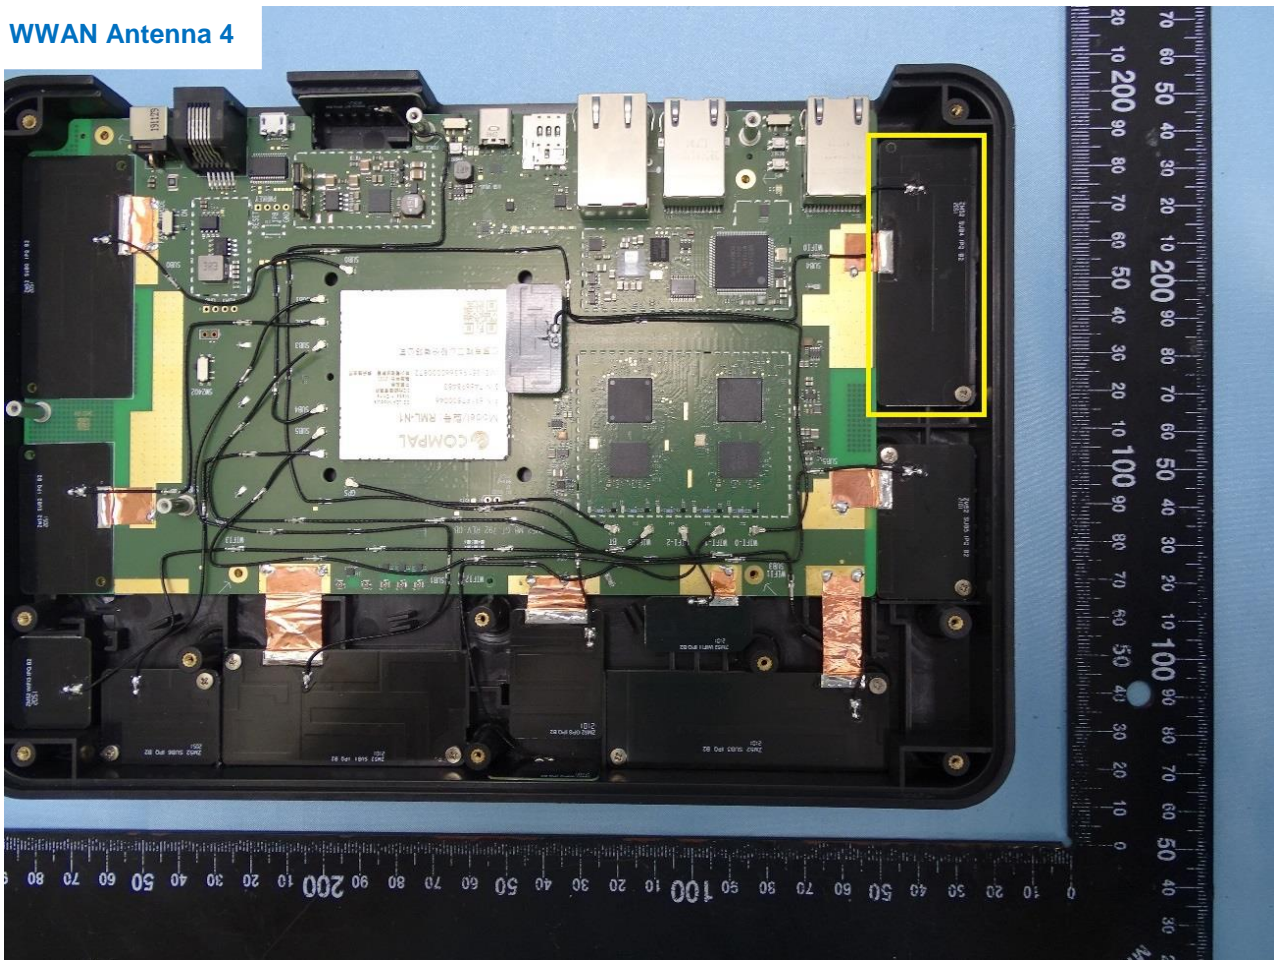

2. Internal Photograph of the EUT

EUT: 5G LGA Module

(Brand Name: COMPAL / Model Name: RML-N1 / Marketing Name: 5G LGA Module)

3. External Photograph of the Fixture

Brand Name: COMPAL / Model Name: ZM52

Fixture

4. Internal Photograph of the Fixture

Brand Name: COMPAL / Model Name: ZM52

WWAN Antenna 0

WWAN Antenna 1

WWAN Antenna 2

WWAN Antenna 3

WWAN Antenna 4

WWAN Antenna 5