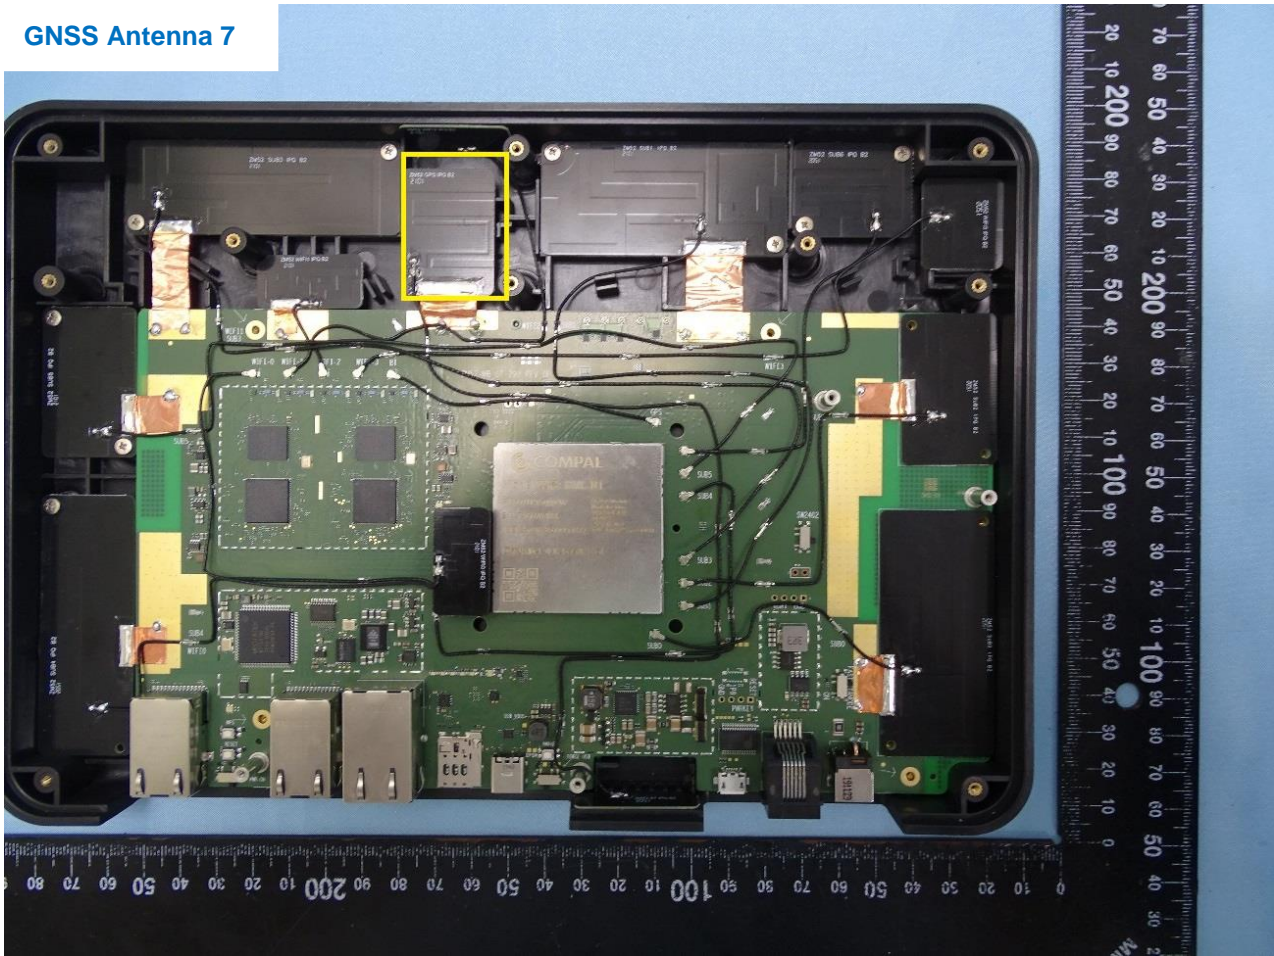

GNSS Antenna 7

————THE END————