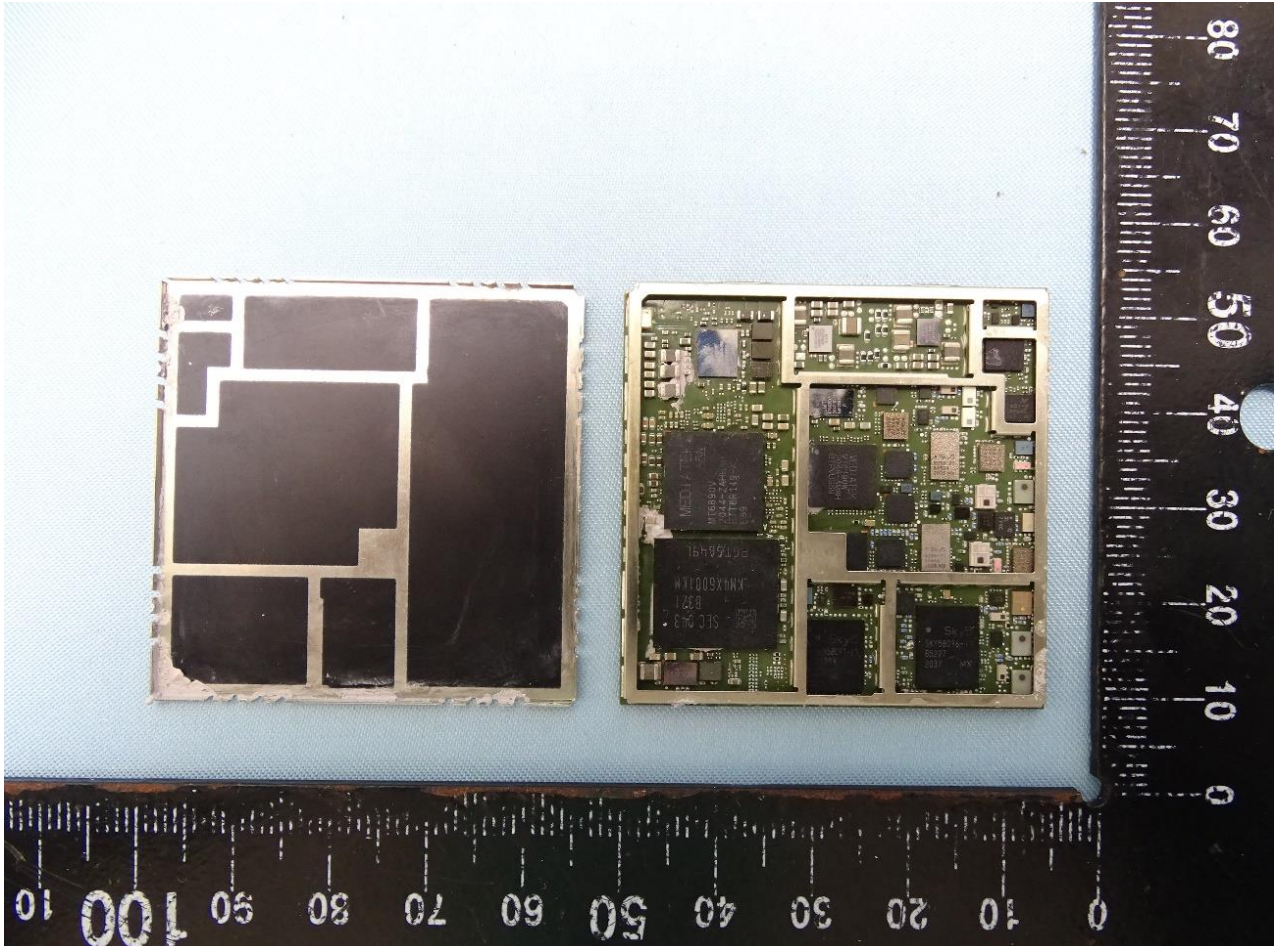

2. Internal Photograph of the EUT

EUT: 5G LGA Module

(Brand Name: COMPAL / Model Name: RML-N1 / Marketing Name: 5G LGA Module)

3. External Photograph of the Fixture

Brand Name: COMPAL / Model Name: ZM52

Fixture

4. Internal Photograph of the Fixture

Brand Name: COMPAL / Model Name: ZM52

WWAN Antenna 0

WWAN Antenna 1

WWAN Antenna 2

WWAN Antenna 3

WWAN Antenna 4

WWAN Antenna 5