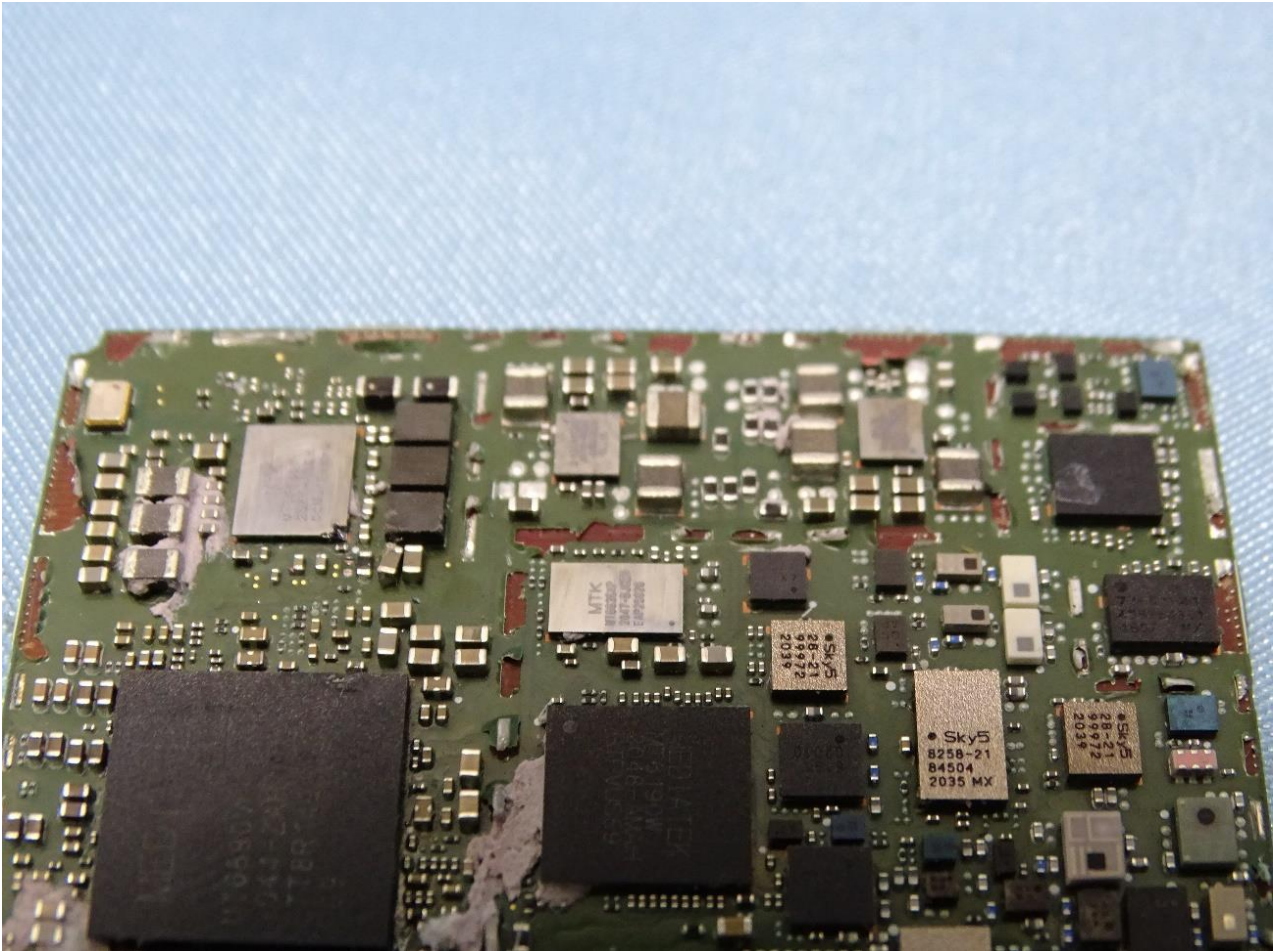

2. Internal Photograph of the EUT

EUT: 5G LGA Module

(Brand Name: COMPAL / Model Name: RML-N1 / Marketing Name: 5G LGA Module)

3. External Photograph of the Fixture

Brand Name: COMPAL / Model Name: ZM52

Fixture

4. Internal Photograph of the Fixture

Brand Name: COMPAL / Model Name: ZM52

WWAN Antenna 0

WWAN Antenna 1

WWAN Antenna 2

WWAN Antenna 3

WWAN Antenna 4

WWAN Antenna 5