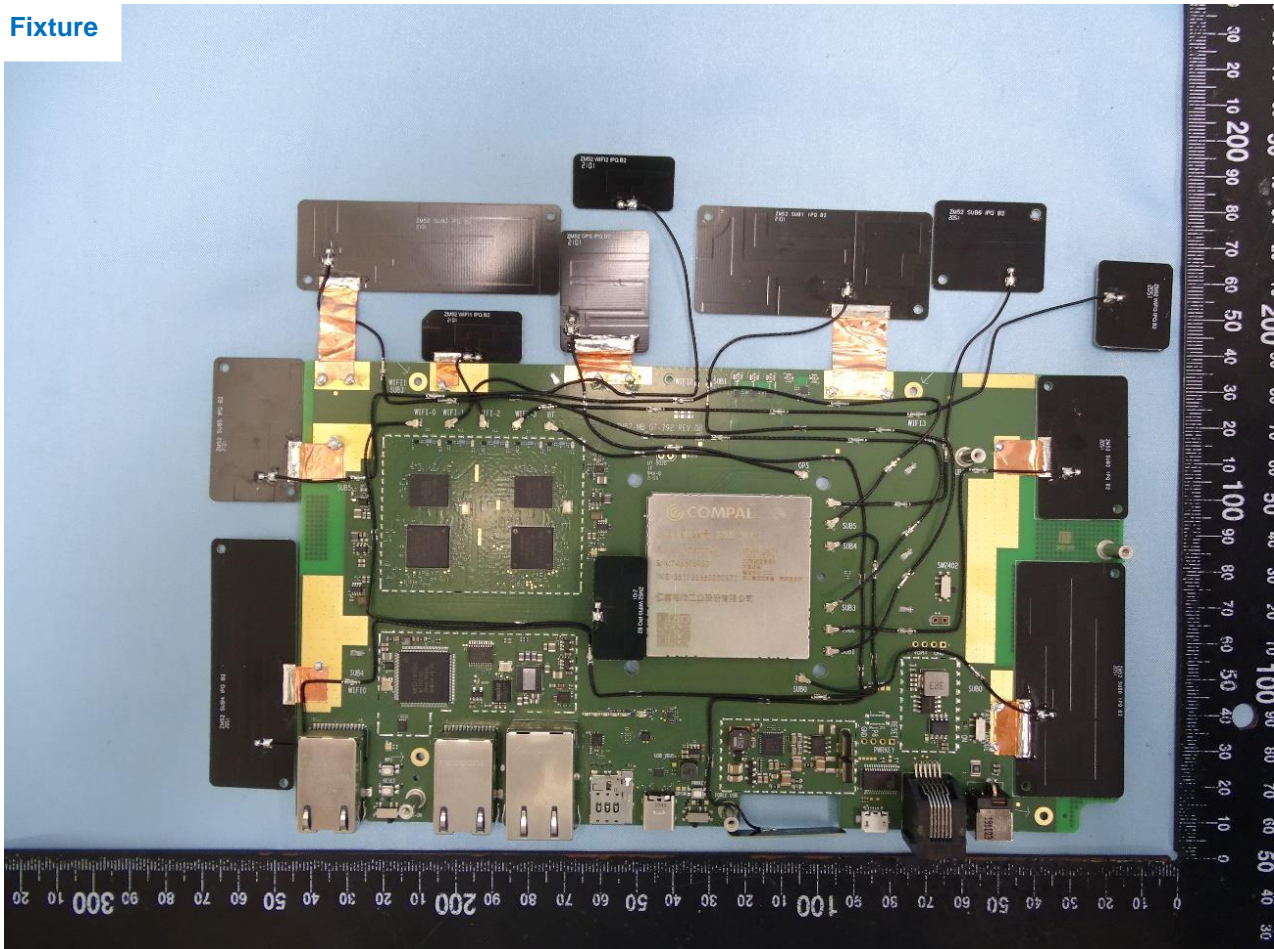

2. Internal Photograph of the EUT

EUT: 5G LGA Module

(Brand Name: COMPAL / Model Name: RML-N1 / Marketing Name: 5G LGA Module)

3. External Photograph of the Fixture

Brand Name: COMPAL / Model Name: ZM52

Fixture

4. Internal Photograph of the Fixture

Brand Name: COMPAL / Model Name: ZM52

WWAN Antenna 0

WWAN Antenna 1

WWAN Antenna 2

WWAN Antenna 3

WWAN Antenna 4

WWAN Antenna 5