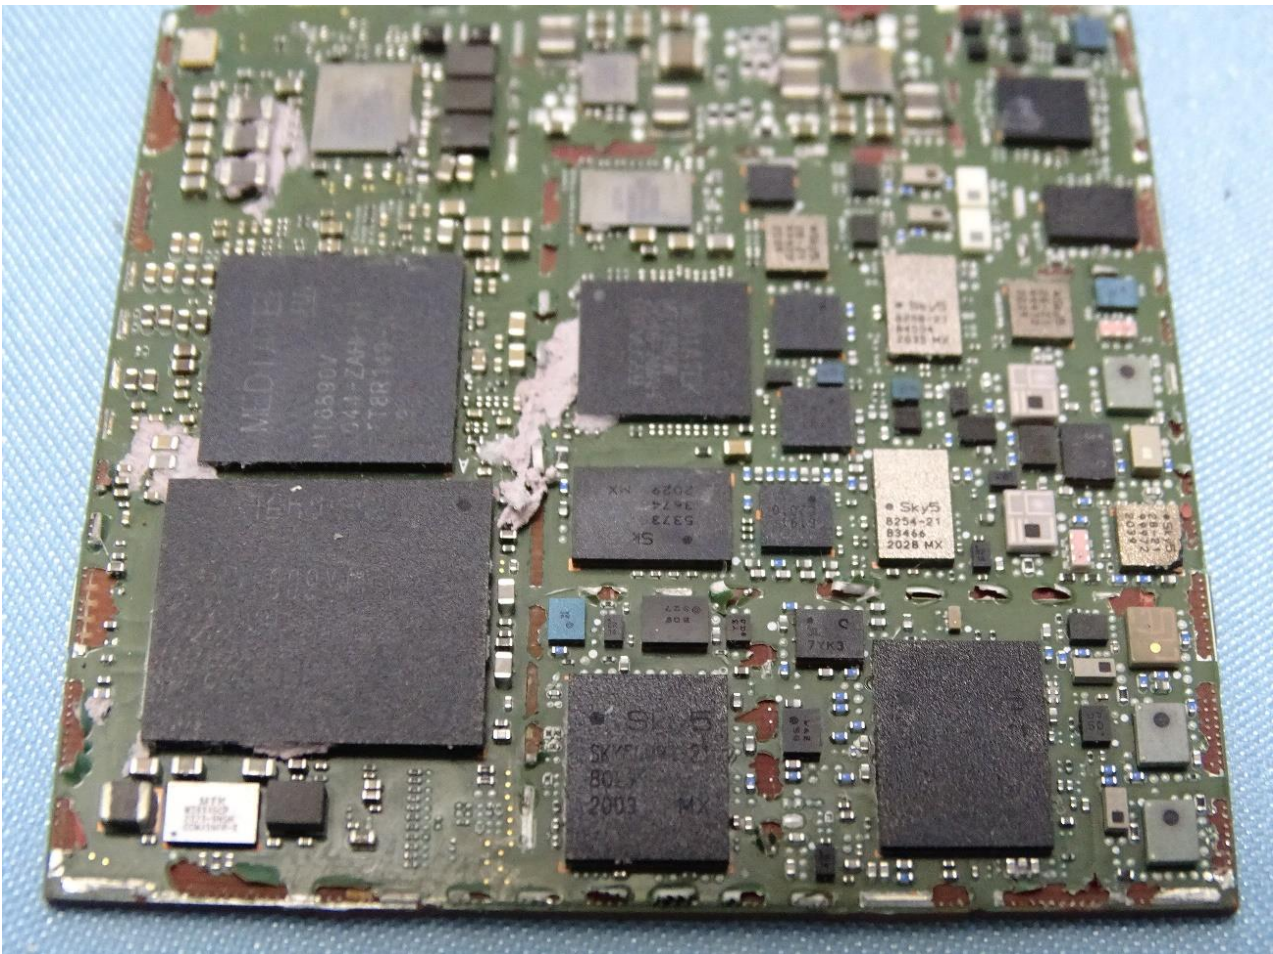

2. Internal Photograph of the EUT

EUT: 5G LGA Module

(Brand Name: COMPAL / Model Name: RML-N1 / Marketing Name: 5G LGA Module)

3. External Photograph of the Fixture

Brand Name: COMPAL / Model Name: ZM52

Fixture

4. Internal Photograph of the Fixture

Brand Name: COMPAL / Model Name: ZM52

WWAN Antenna 0

WWAN Antenna 1

WWAN Antenna 2

WWAN Antenna 3

WWAN Antenna 4

WWAN Antenna 5