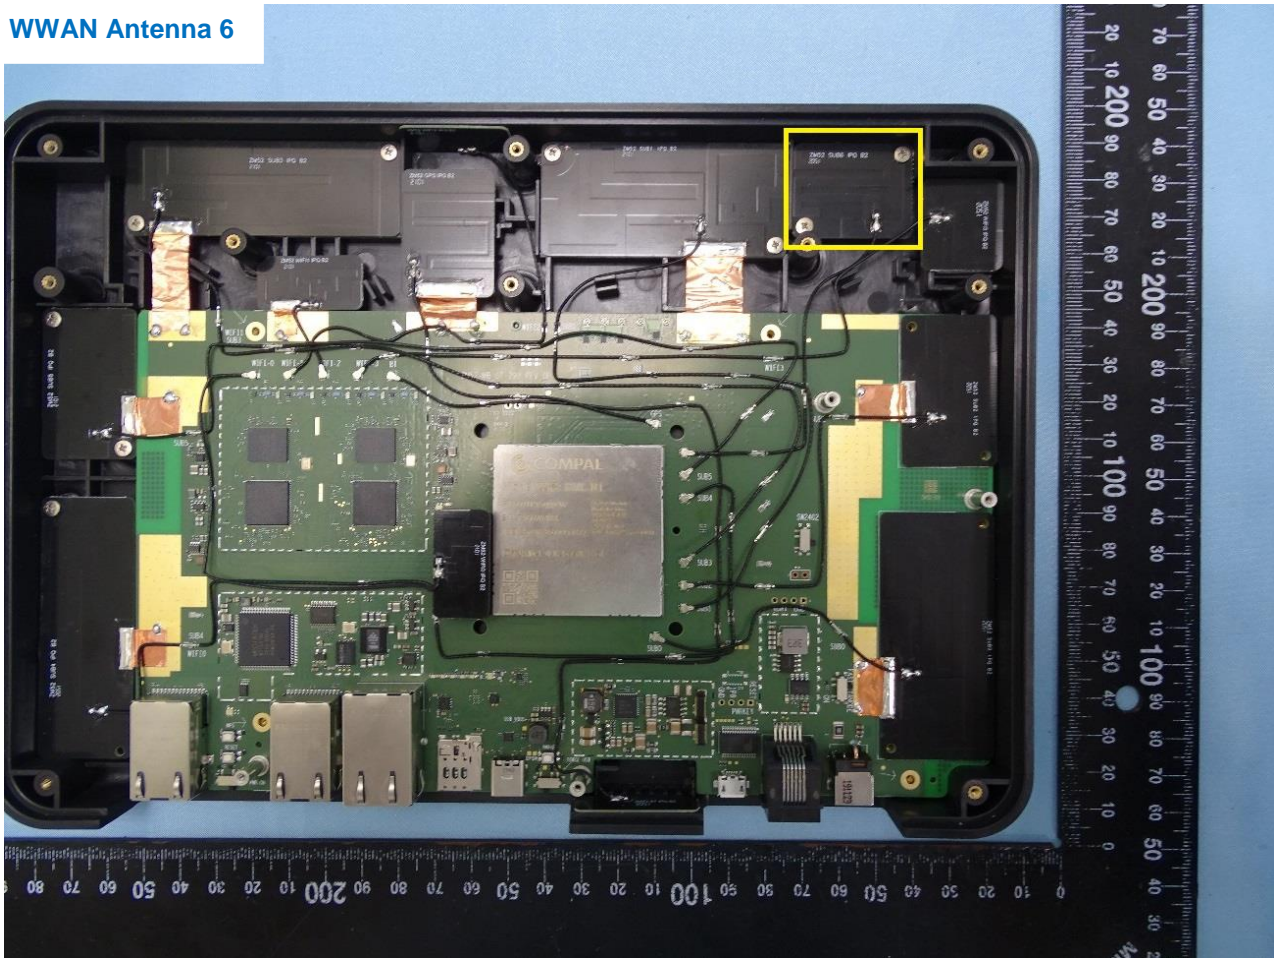

WWAN Antenna 6