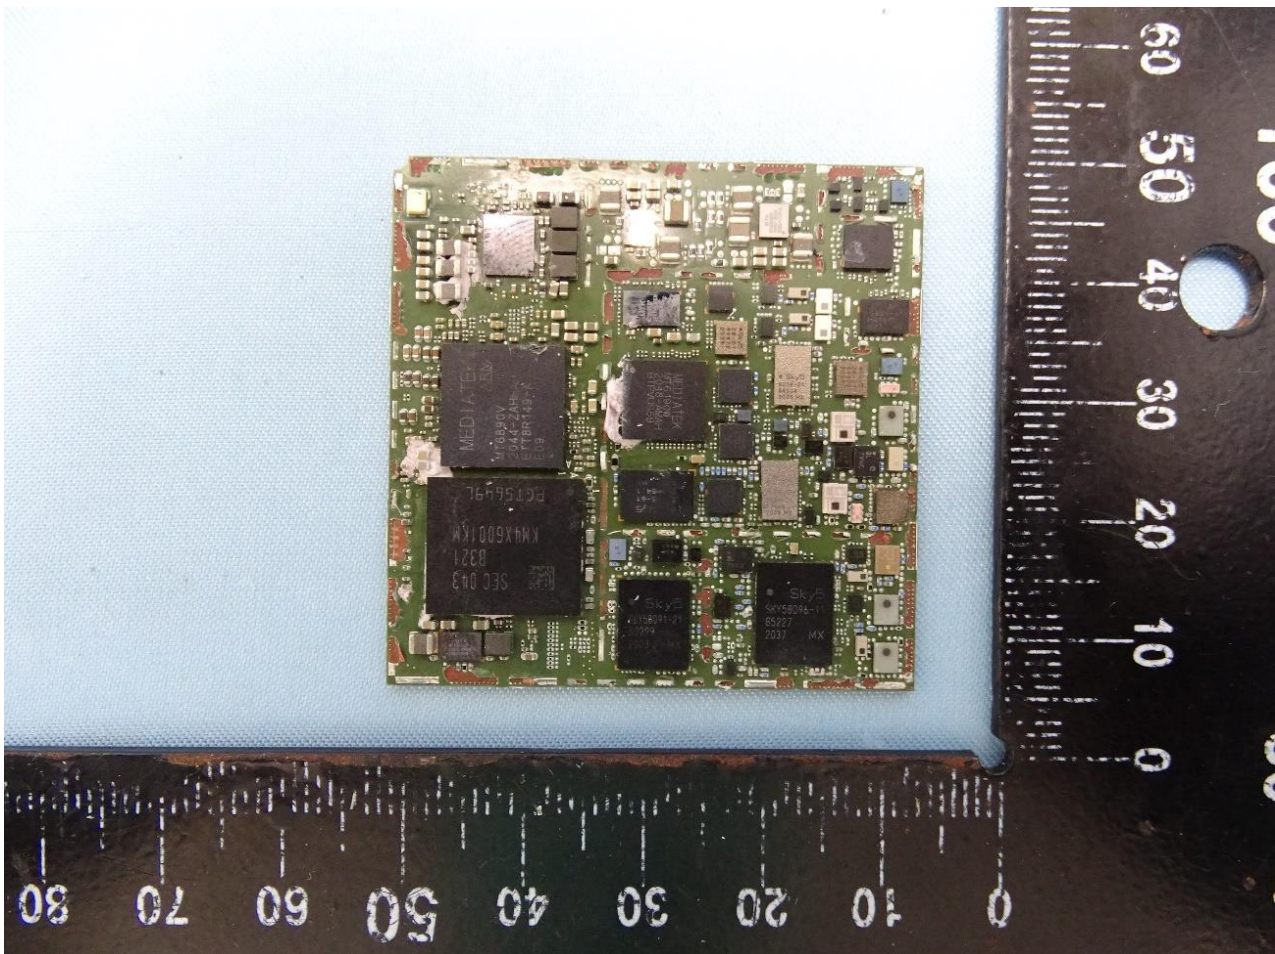

2. Internal Photograph of the EUT

EUT: 5G LGA Module

(Brand Name: COMPAL / Model Name: RML-N1 / Marketing Name: 5G LGA Module)

3. External Photograph of the Fixture

Brand Name: COMPAL / Model Name: ZM52

Fixture

4. Internal Photograph of the Fixture

Brand Name: COMPAL / Model Name: ZM52

WWAN Antenna 0

WWAN Antenna 1

WWAN Antenna 2

WWAN Antenna 3

WWAN Antenna 4

WWAN Antenna 5