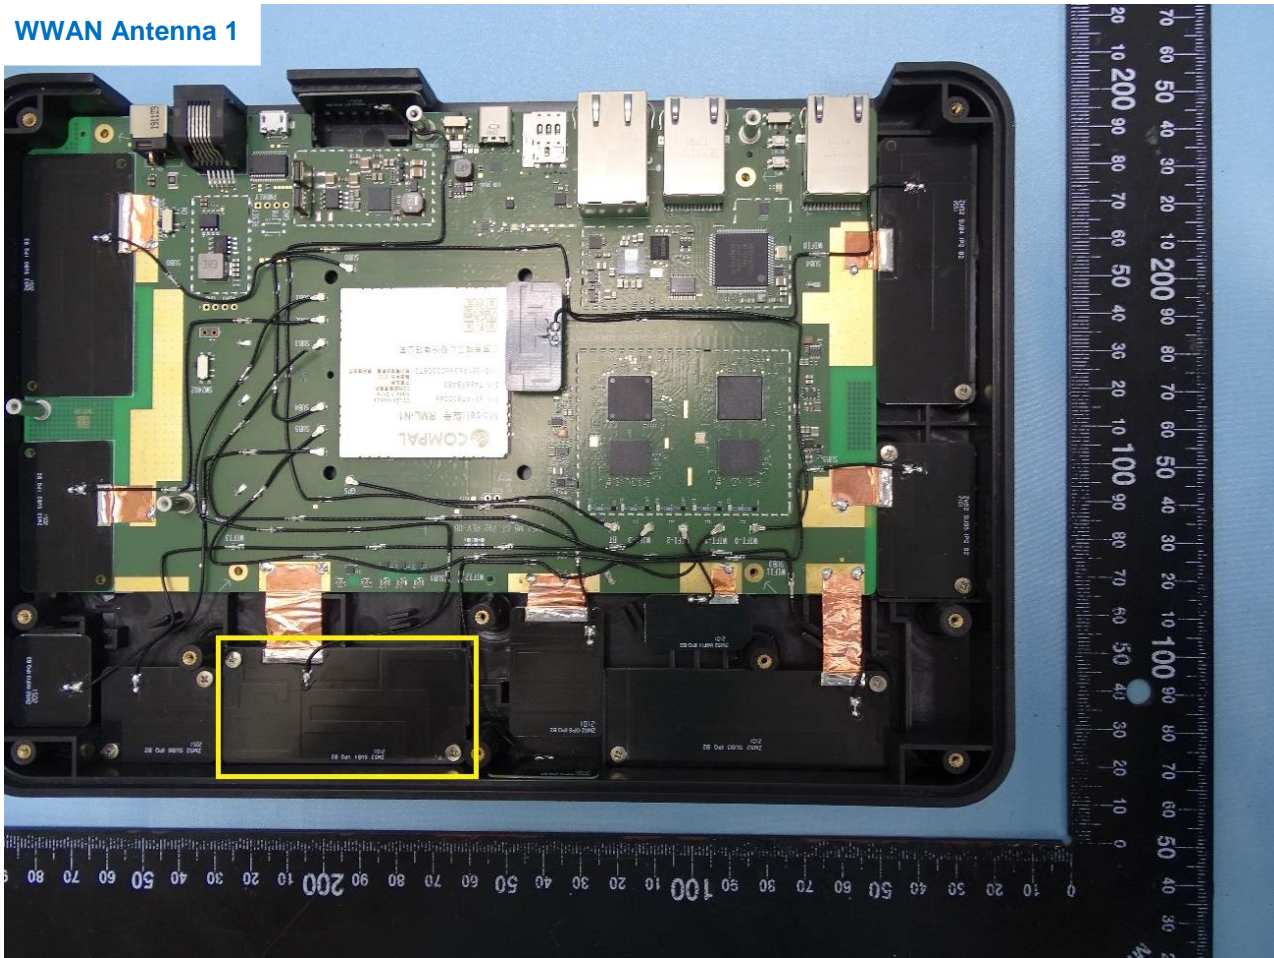

2. Internal Photograph of the EUT

EUT: 5G LGA Module

(Brand Name: COMPAL / Model Name: RML-N1 / Marketing Name: 5G LGA Module)

3. External Photograph of the Fixture

Brand Name: COMPAL / Model Name: ZM52

Fixture

4. Internal Photograph of the Fixture

Brand Name: COMPAL / Model Name: ZM52

WWAN Antenna 0

WWAN Antenna 1

WWAN Antenna 2

WWAN Antenna 3

WWAN Antenna 4

WWAN Antenna 5