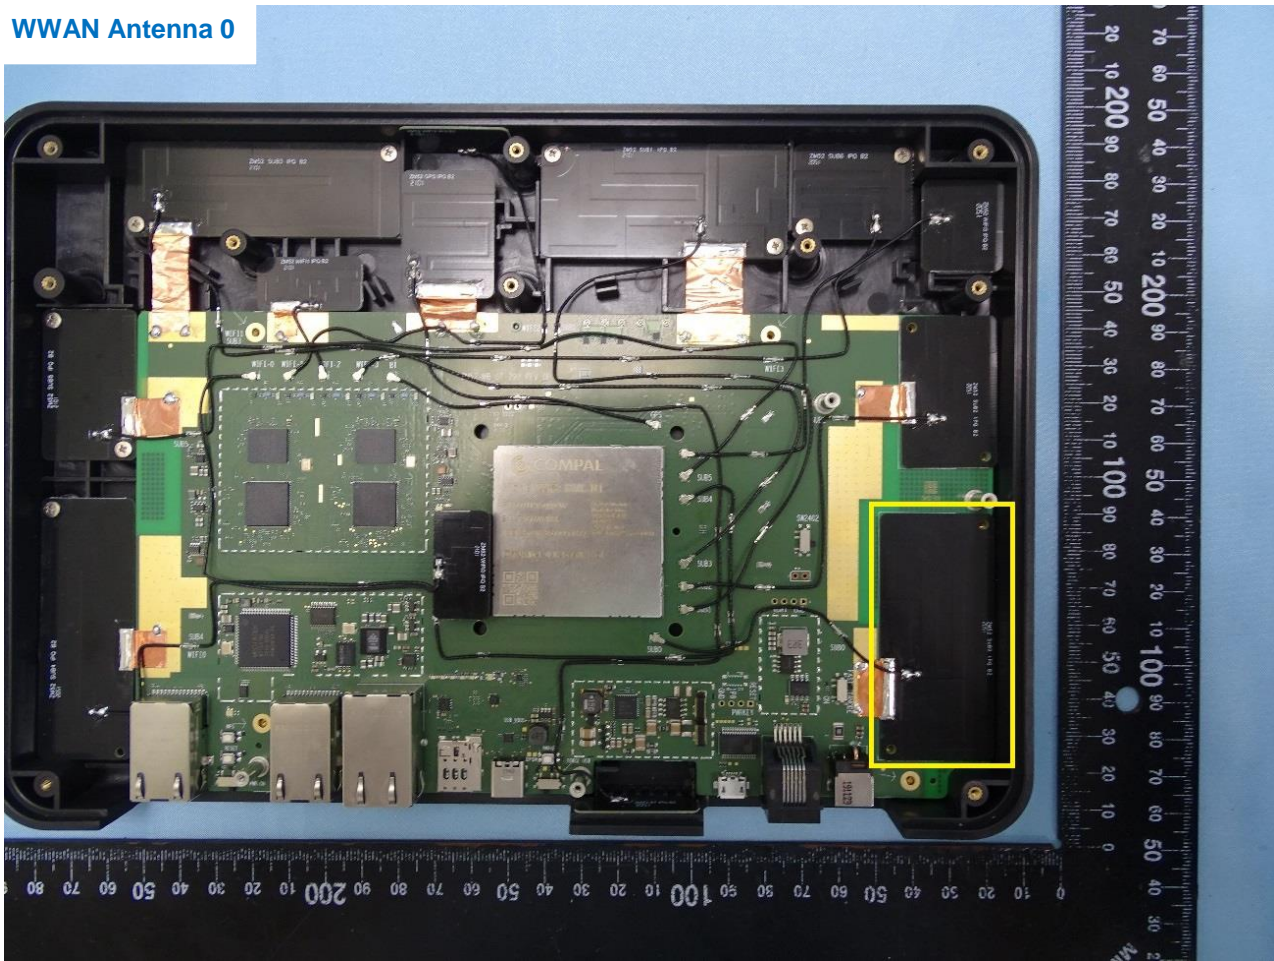

2. Internal Photograph of the EUT

EUT: 5G LGA Module

(Brand Name: COMPAL / Model Name: RML-N1 / Marketing Name: 5G LGA Module)

3. External Photograph of the Fixture

Brand Name: COMPAL / Model Name: ZM52

Fixture

4. Internal Photograph of the Fixture

Brand Name: COMPAL / Model Name: ZM52

WWAN Antenna 0

WWAN Antenna 1

WWAN Antenna 2

WWAN Antenna 3

WWAN Antenna 4

WWAN Antenna 5