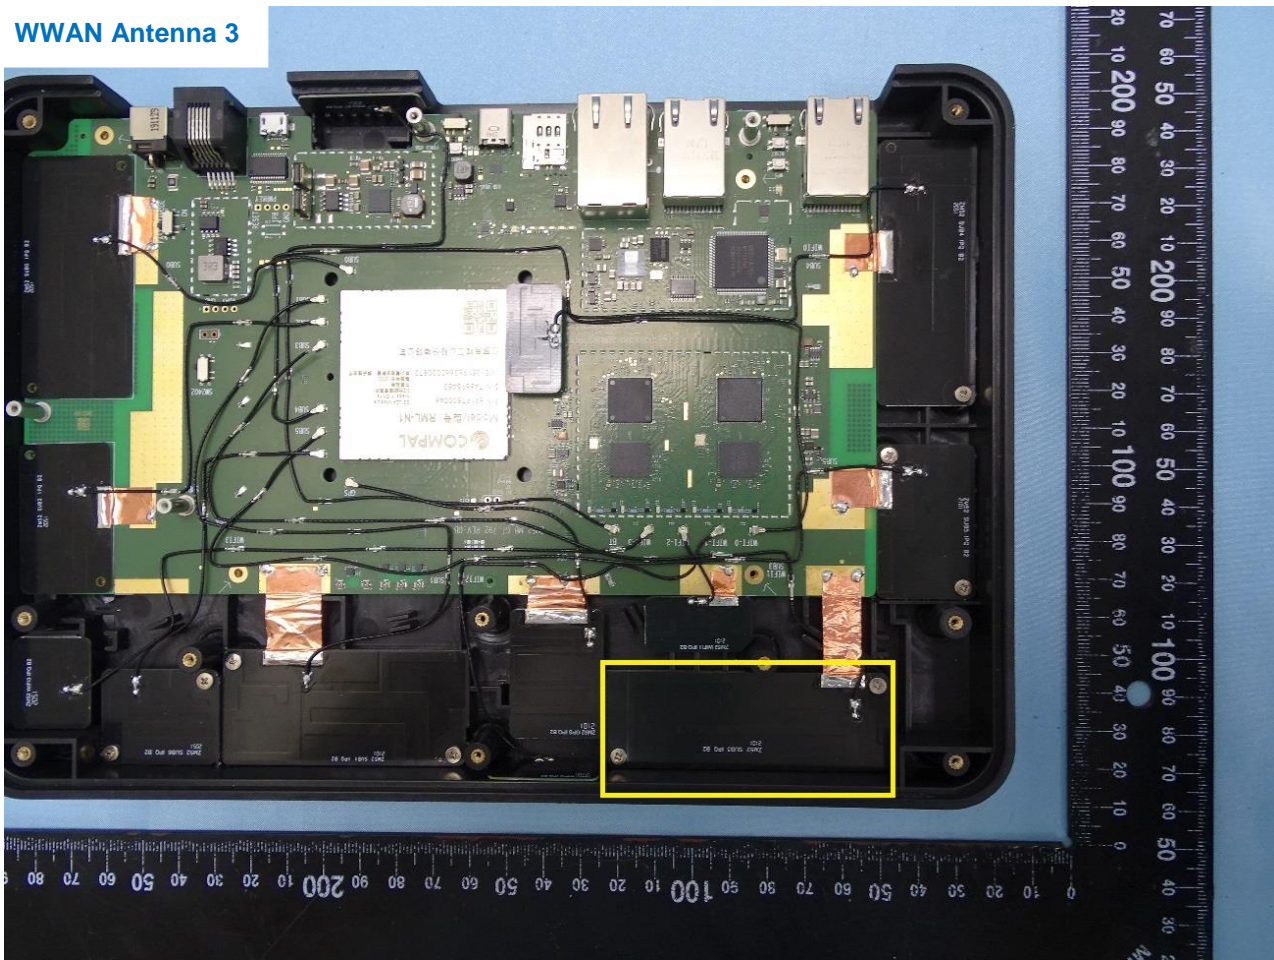

2. Internal Photograph of the EUT

EUT: 5G LGA Module

(Brand Name: COMPAL / Model Name: RML-N1 / Marketing Name: 5G LGA Module)

3. External Photograph of the Fixture

Brand Name: COMPAL / Model Name: ZM52

Fixture

4. Internal Photograph of the Fixture

Brand Name: COMPAL / Model Name: ZM52

WWAN Antenna 0

WWAN Antenna 1

WWAN Antenna 2

WWAN Antenna 3

WWAN Antenna 4

WWAN Antenna 5