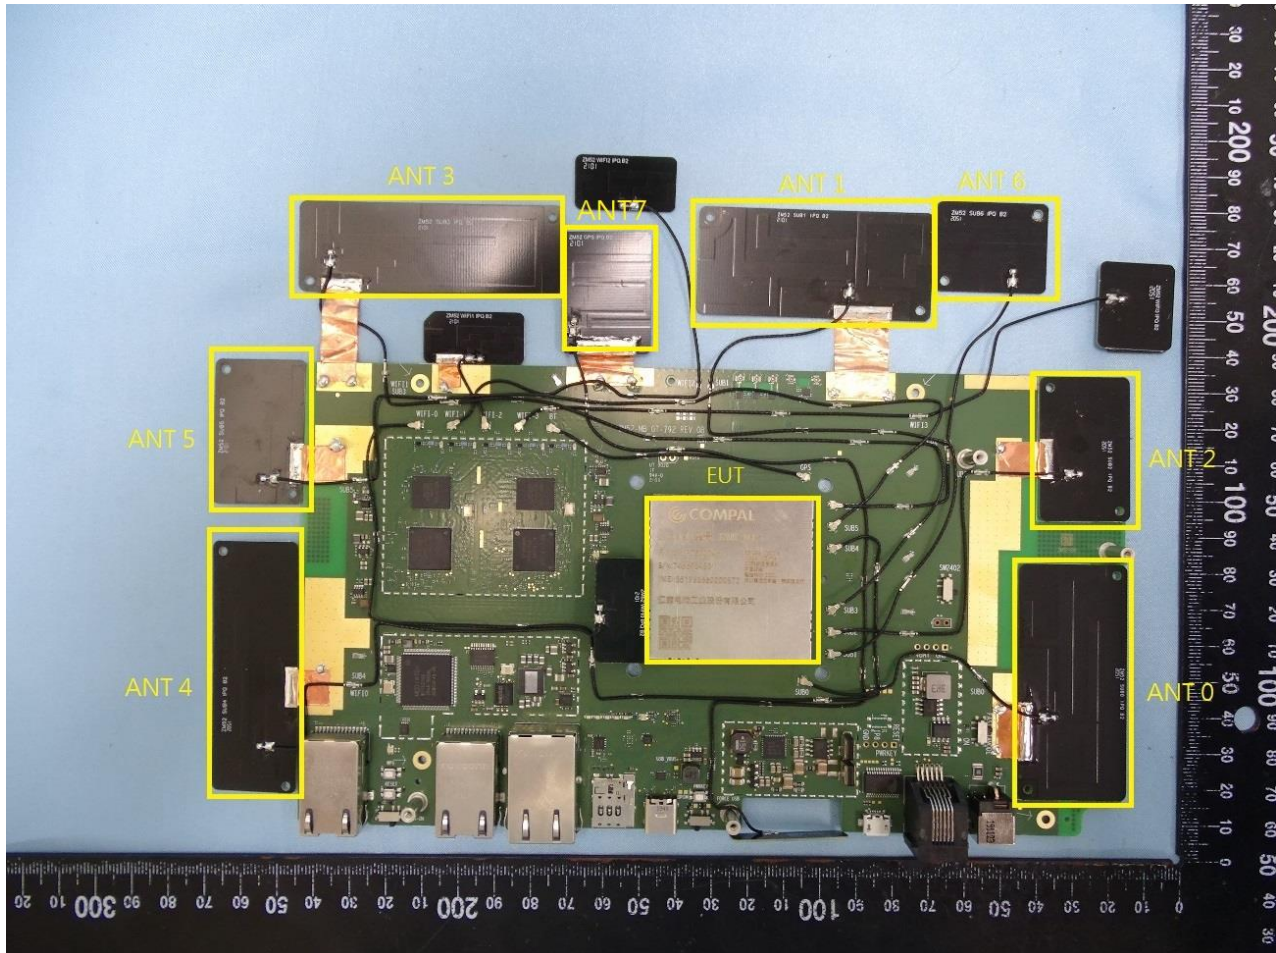

2. Internal Photograph of the EUT

EUT: 5G LGA Module

(Brand Name: COMPAL / Model Name: RML-N1 / Marketing Name: 5G LGA Module)

3. External Photograph of the Fixture

Brand Name: COMPAL / Model Name: ZM52

Fixture

4. Internal Photograph of the Fixture

Brand Name: COMPAL / Model Name: ZM52

WWAN Antenna 0

WWAN Antenna 1

WWAN Antenna 2

WWAN Antenna 3

WWAN Antenna 4

WWAN Antenna 5