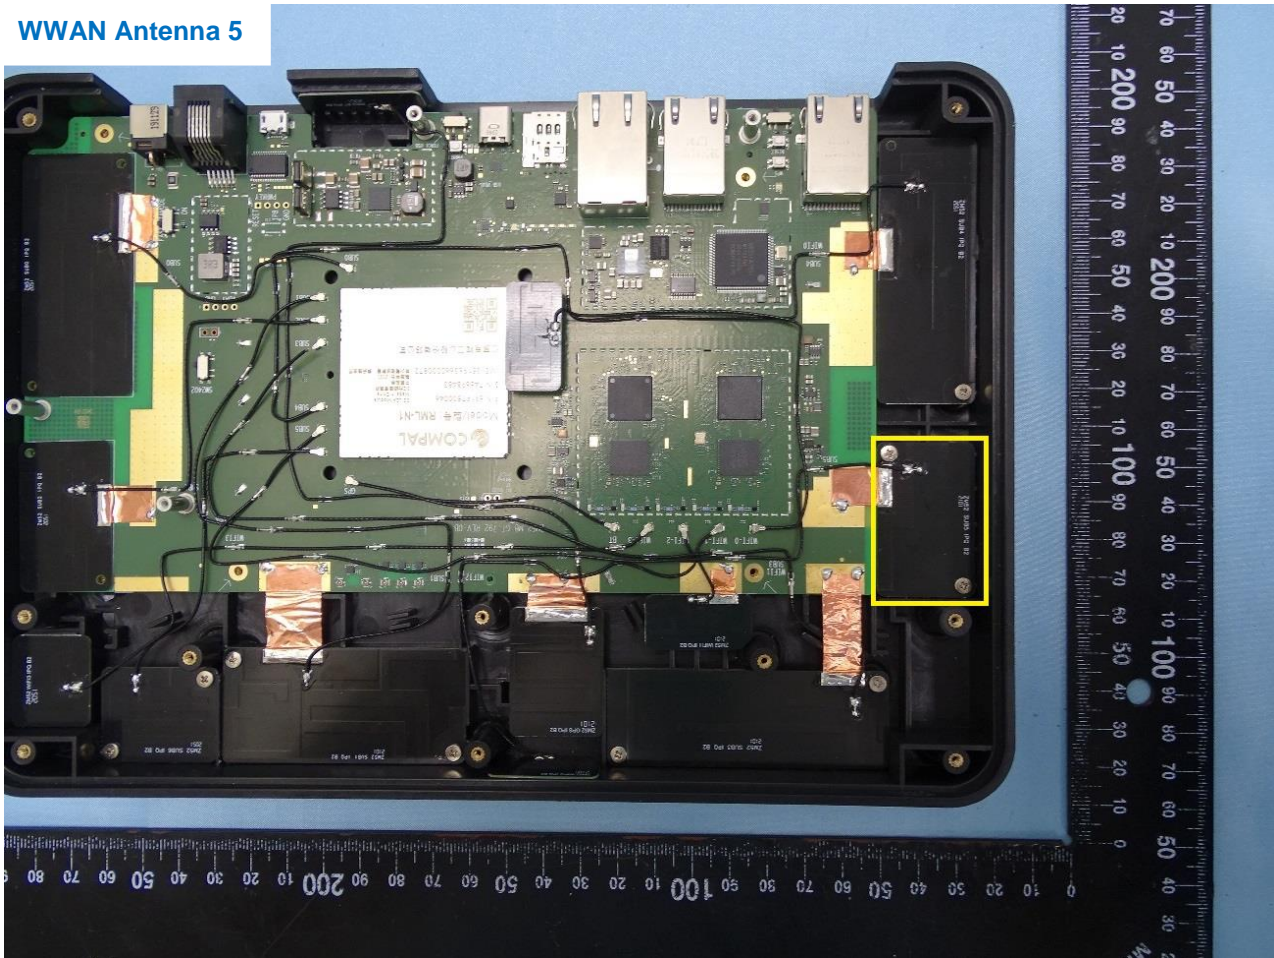

2. Internal Photograph of the EUT

EUT: 5G LGA Module

(Brand Name: COMPAL / Model Name: RML-N1 / Marketing Name: 5G LGA Module)

3. External Photograph of the Fixture

Brand Name: COMPAL / Model Name: ZM52

Fixture

4. Internal Photograph of the Fixture

Brand Name: COMPAL / Model Name: ZM52

WWAN Antenna 0

WWAN Antenna 1

WWAN Antenna 2

WWAN Antenna 3

WWAN Antenna 4

WWAN Antenna 5