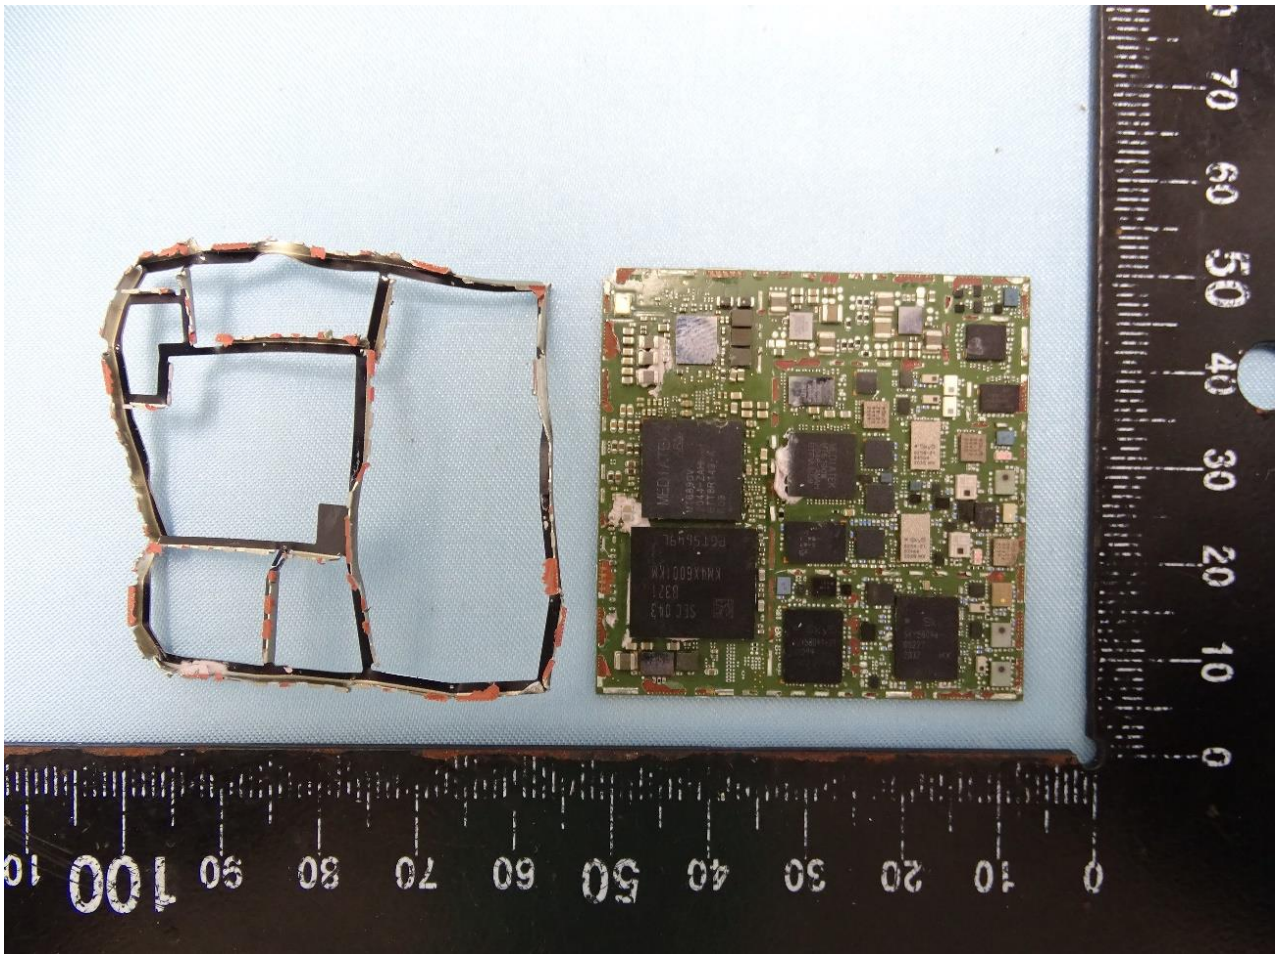

2. Internal Photograph of the EUT

EUT: 5G LGA Module

(Brand Name: COMPAL / Model Name: RML-N1 / Marketing Name: 5G LGA Module)

3. External Photograph of the Fixture

Brand Name: COMPAL / Model Name: ZM52

Fixture

4. Internal Photograph of the Fixture

Brand Name: COMPAL / Model Name: ZM52

WWAN Antenna 0

WWAN Antenna 1

WWAN Antenna 2

WWAN Antenna 3

WWAN Antenna 4

WWAN Antenna 5