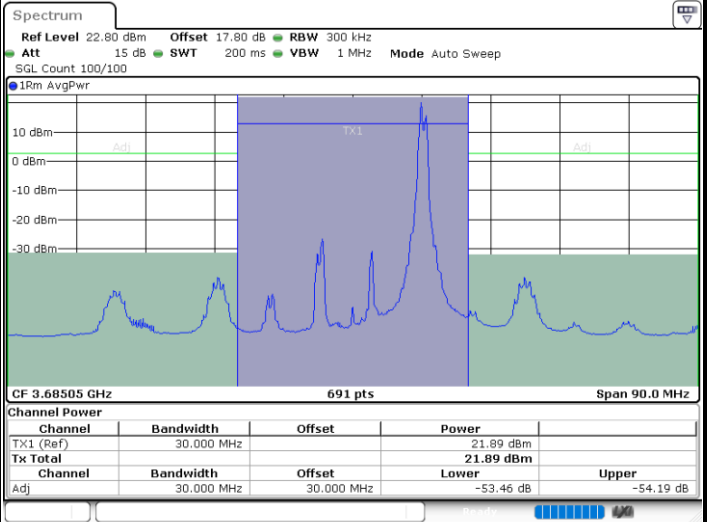

LTE Band 48C / 20MHz+5MHz

QPSK

Lowest Channel / 1RB0 and 1RB24

Lowest Channel / 1RB99 and 1RB0

Lowest Channel / FullIRB

N/A

LTE Band 48C / 20MHz+5MHz

QPSK

Middle Channel / 1RB0 and 1RB24

Middle Channel / 1RB99 and 1RB0

Middle Channel / FullIRB

N/A

LTE Band 48C / 20MHz+5MHz

QPSK

Highest Channel / 1RB0 and 1RB24

Highest Channel / 1RB99 and 1RB0

Date: 28.FEB.2024 11:22:03

Date: 28.FEB.2024 11:25:42

Highest Channel / FullIRB

N/A

Date: 28.FEB.2024 11:21:18

LTE Band 48C / 20MHz+10MHz

QPSK

Lowest Channel / 1RB0 and 1RB49