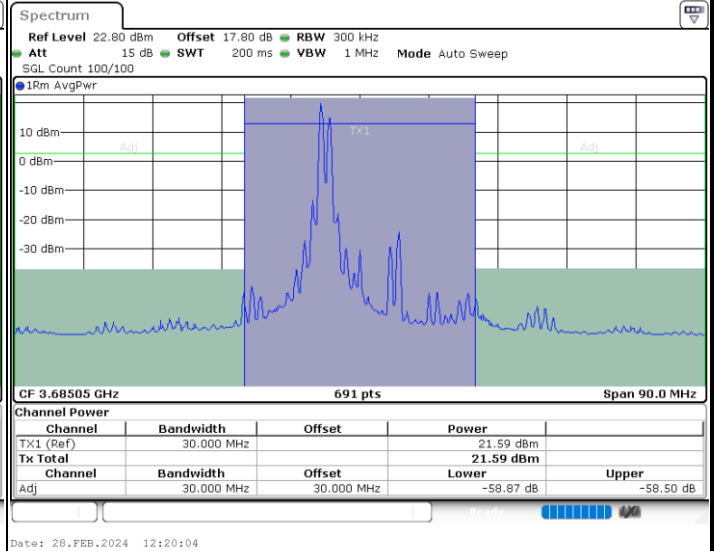

Date: 28.FEB.2024 10:26:58

LTE Band 48C / 10MHz+20MHz

QPSK

Lowest Channel / 1RB0 and 1RB99

Lowest Channel / 1RB49 and 1RB0

Lowest Channel / FullIRB

N/A

LTE Band 48C / 10MHz+20MHz

QPSK

Middle Channel / 1RB0 and 1RB99

Middle Channel / 1RB49 and 1RB0

Middle Channel / FullIRB

N/A

LTE Band 48C / 10MHz+20MHz

QPSK

Highest Channel / 1RB0 and 1RB99

Highest Channel / 1RB49 and 1RB0

Highest Channel / FullIRB

N/A

LTE Band 48C / 15MHz+20MHz

QPSK

Lowest Channel / 1RB0 and 1RB9

Lowest Channel / 1RB74 and 1RB0

Date: 28.FEB.2024 13:30:22