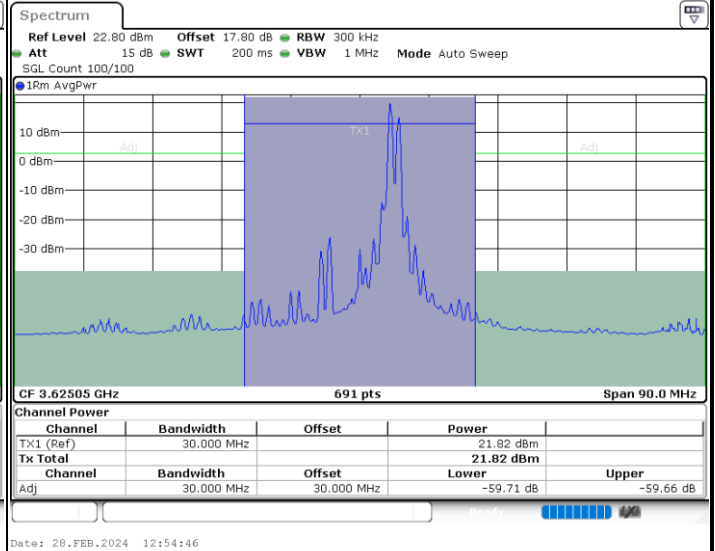

Date: 28.FEB.2024 11:22:03

Date: 28.FEB.2024 11:25:42

Highest Channel / FullIRB

N/A

Date: 28.FEB.2024 11:21:18

LTE Band 48C / 20MHz+10MHz

QPSK

Lowest Channel / 1RB0 and 1RB49

Lowest Channel / 1RB99 and 1RB0

Lowest Channel / FullIRB

N/A

LTE Band 48C / 20MHz+10MHz

QPSK

Middle Channel / 1RB0 and 1RB49

Middle Channel / 1RB99 and 1RB0

Middle Channel / FullIRB

N/A

LTE Band 48C / 20MHz+10MHz

QPSK

Highest Channel / 1RB0 and 1RB49

Highest Channel / 1RB99 and 1RB0

Highest Channel / FullIRB

N/A

LTE Band 48C / 20MHz+15MHz