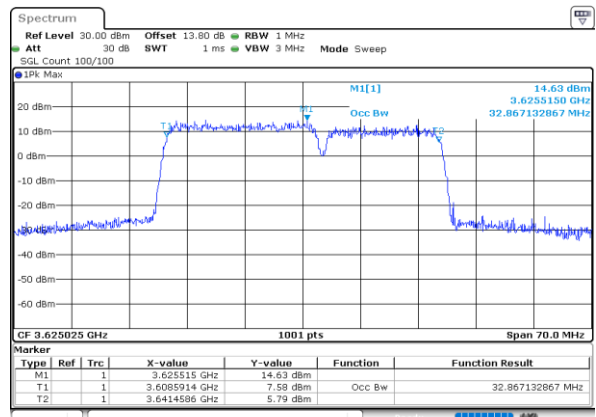

Middle Channel / 20MHz+5MHz

Date: 28.FEB.2024 16:05:08

Middle Channel / 20MHz+10MHz

Date: 28.FEB.2024 16:11:05

Middle Channel / 20MHz+15MHz

Date: 28.FEB.2024 16:17:34

LTE Band 48C

QPSK