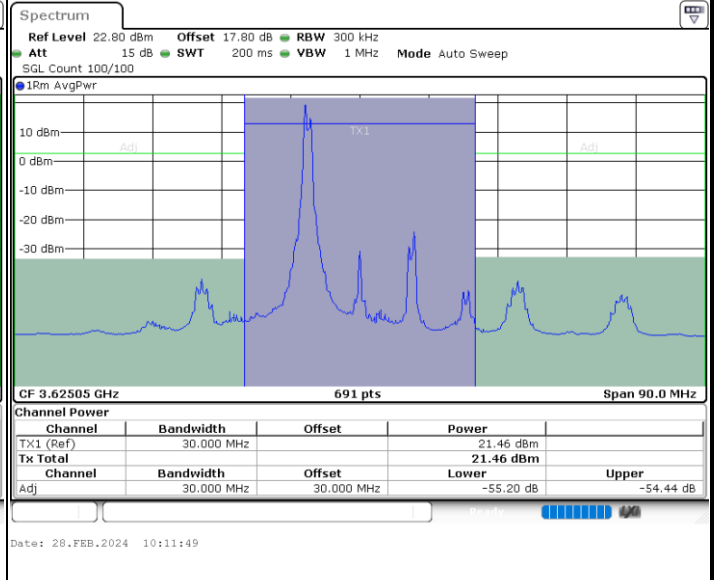

ACLR

LTE Band 48C / 5MHz+20MHz

QPSK

Lowest Channel / 1RB0 and 1RB99

Lowest Channel / 1RB24 and 1RB0

Date: 28.FEB.2024 09:41:36

Date: 28.FEB.2024 09:53:45

Lowest Channel / FullIRB

N/A

Date: 28.FEB.2024 09:37:56

LTE Band 48C / 5MHz+20MHz

QPSK

Middle Channel / 1RB0 and 1RB99

Middle Channel / 1RB24 and 1RB0

Middle Channel / FullIRB

N/A

LTE Band 48C / 5MHz+20MHz

QPSK

Highest Channel / 1RB0 and 1RB99

Highest Channel / 1RB24 and 1RB0

Date: 28.FEB.2024 10:27:43

Date: 28.FEB.2024 10:31:23

Highest Channel / FullIRB

N/A