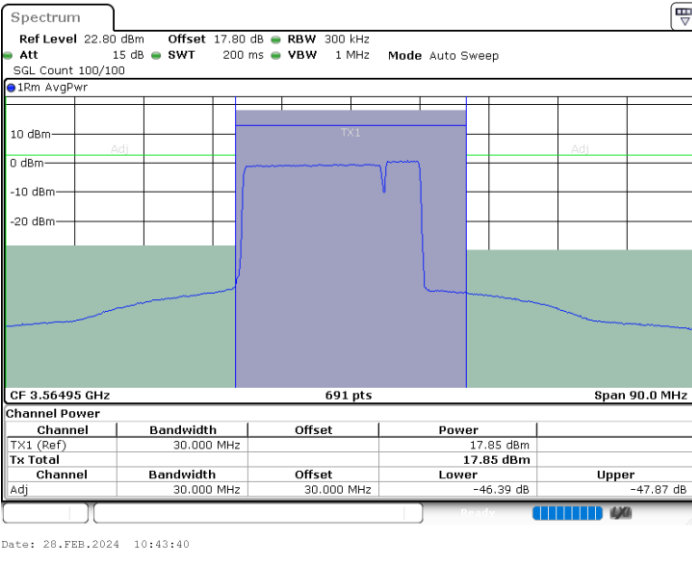

Middle Channel / FullIRB

N/A

LTE Band 48C / 15MHz+20MHz

QPSK

Highest Channel / 1RB0 and 1RB99

Highest Channel / 1RB74 and 1RB0

Highest Channel / FullIRB

N/A

LTE Band 48C / 20MHz+5MHz

QPSK

Lowest Channel / 1RB0 and 1RB24

Lowest Channel / 1RB99 and 1RB0

Lowest Channel / FullIRB

N/A

LTE Band 48C / 20MHz+5MHz

QPSK

Middle Channel / 1RB0 and 1RB24

Middle Channel / 1RB99 and 1RB0

Middle Channel / FullIRB

N/A

LTE Band 48C / 20MHz+5MHz

QPSK

Highest Channel / 1RB0 and 1RB24

Highest Channel / 1RB99 and 1RB0