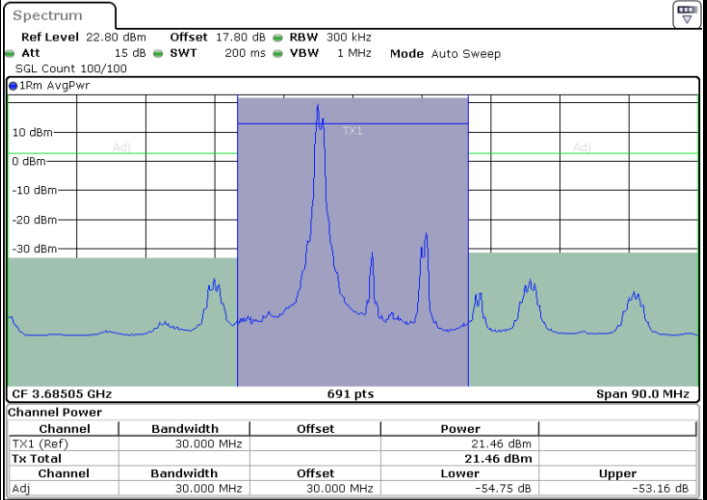

LTE Band 48C / 5MHz+20MHz

QPSK

Highest Channel / 1RB0 and 1RB99

Highest Channel / 1RB24 and 1RB0

Date: 28.FEB.2024 10:27:43

Date: 28.FEB.2024 10:31:23

Highest Channel / FullIRB

N/A

Date: 28.FEB.2024 10:26:58

LTE Band 48C / 10MHz+20MHz

QPSK

Lowest Channel / 1RB0 and 1RB99

Lowest Channel / 1RB49 and 1RB0

Lowest Channel / FullIRB

N/A

LTE Band 48C / 10MHz+20MHz