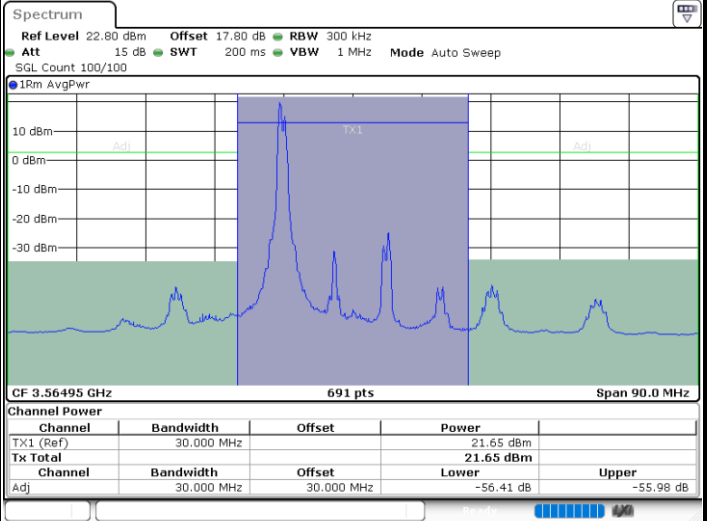

LTE Band 48C

16QAM

Middle Channel / 20MHz+20MHz

N/A

LTE Band 48C

64QAM

Middle Channel / 5MHz+20MHz

Middle Channel / 10MHz+20MHz

Middle Channel / 15MHz+20MHz

Middle Channel / 20MHz+5MHz

Middle Channel / 20MHz+10MHz

Middle Channel / 20MHz+15MHz

LTE Band 48C

64QAM

Middle Channel / 20MHz+20MHz

N/A

ACLR

LTE Band 48C / 5MHz+20MHz

QPSK

Lowest Channel / 1RB0 and 1RB99

Lowest Channel / 1RB24 and 1RB0

Date: 28.FEB.2024 09:41:36

Date: 28.FEB.2024 09:53:45

Lowest Channel / FullIRB