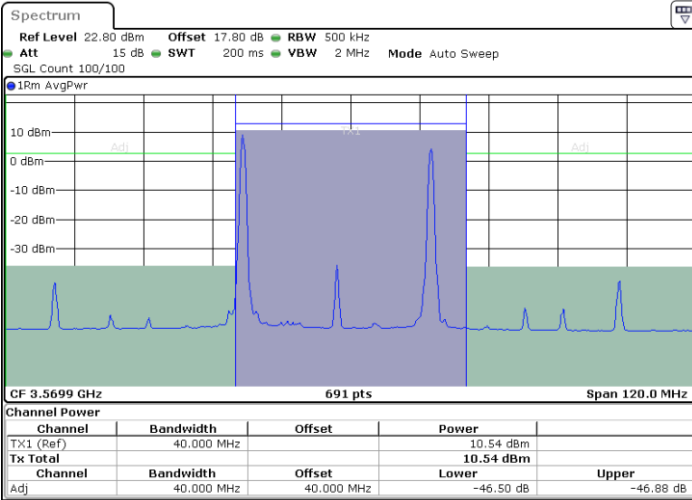

16QAM

Highest Channel / 1RB0 and 1RB99

Highest Channel / 1RB49 and 1RB0

Date: 28.FEB.2024 12:17:08

Date: 28.FEB.2024 12:19:20

Highest Channel / FullIRB

N/A

Date: 28.FEB.2024 12:14:56

LTE Band 48C / 15MHz+20MHz

16QAM

Lowest Channel / 1RB0 and 1RB9

Lowest Channel / 1RB74 and 1RB0

Date: 28.FEB.2024 13:29:38

Date: 28.FEB.2024 13:31:51

Lowest Channel / FullIRB

N/A