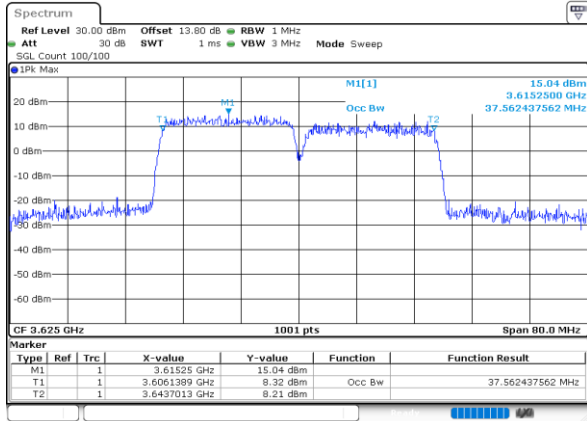

Middle Channel / 15MHz+20MHz

Date: 28.FEB.2024 16:14:45

Middle Channel / 20MHz+5MHz

Date: 28.FEB.2024 16:05:33

Middle Channel / 20MHz+10MHz

Date: 28.FEB.2024 16:11:31

Middle Channel / 20MHz+15MHz

Date: 28.FEB.2024 16:18:00

LTE Band 48C

16QAM

Middle Channel / 20MHz+20MHz

N/A

LTE Band 48C

64QAM

Middle Channel / 5MHz+20MHz

Middle Channel / 10MHz+20MHz