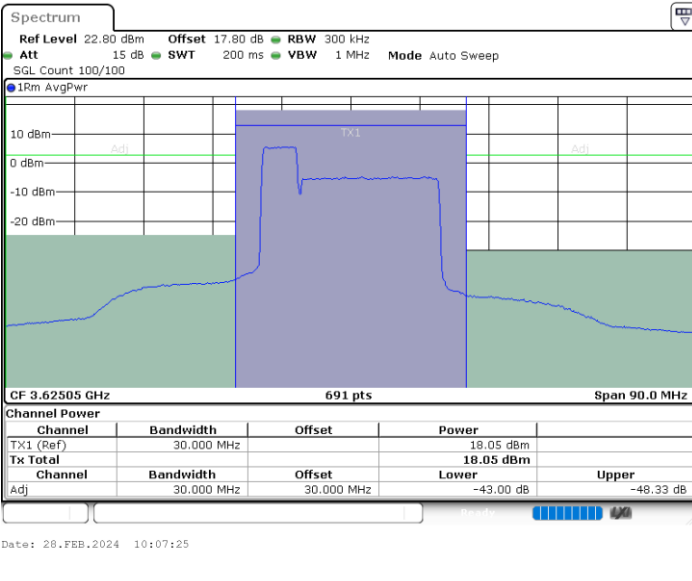

ACLR

LTE Band 48C / 5MHz+20MHz

QPSK

Lowest Channel / 1RB0 and 1RB99

Lowest Channel / 1RB24 and 1RB0

Date: 28.FEB.2024 09:41:36

Date: 28.FEB.2024 09:53:45

Lowest Channel / FullIRB

N/A

Date: 28.FEB.2024 09:37:56

LTE Band 48C / 5MHz+20MHz

QPSK

Middle Channel / 1RB0 and 1RB99

Middle Channel / 1RB24 and 1RB0

Middle Channel / FullIRB

N/A

LTE Band 48C / 5MHz+20MHz

QPSK

Highest Channel / 1RB0 and 1RB99

Highest Channel / 1RB24 and 1RB0

Date: 28.FEB.2024 10:27:43

Date: 28.FEB.2024 10:31:23

Highest Channel / FullIRB

N/A