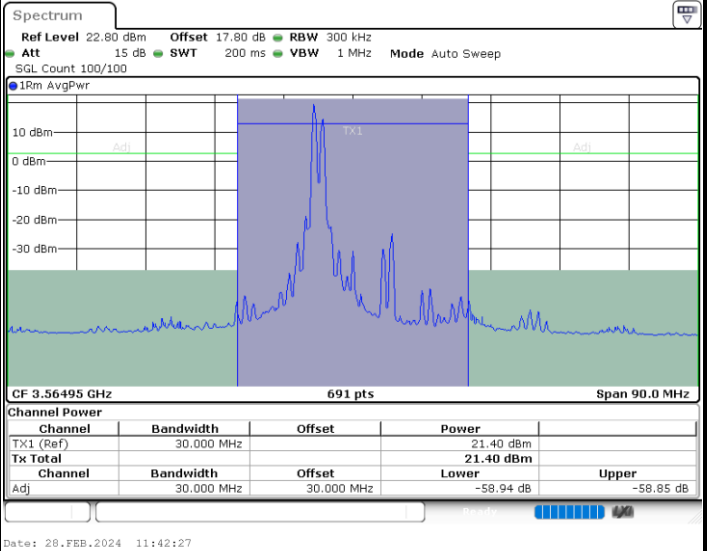

LTE Band 48C / 5MHz+20MHz

QPSK

Highest Channel / 1RB0 and 1RB99

Highest Channel / 1RB24 and 1RB0

Date: 28.FEB.2024 10:27:43

Date: 28.FEB.2024 10:31:23

Highest Channel / FullIRB

N/A

Date: 28.FEB.2024 10:26:58

LTE Band 48C / 10MHz+20MHz

QPSK

Lowest Channel / 1RB0 and 1RB99

Lowest Channel / 1RB49 and 1RB0

Lowest Channel / FullIRB

N/A

LTE Band 48C / 10MHz+20MHz

QPSK

Middle Channel / 1RB0 and 1RB99

Middle Channel / 1RB49 and 1RB0

Middle Channel / FullIRB

N/A

LTE Band 48C / 10MHz+20MHz

QPSK

Highest Channel / 1RB0 and 1RB99

Highest Channel / 1RB49 and 1RB0

Highest Channel / FullIRB

N/A

LTE Band 48C / 15MHz+20MHz

QPSK

Lowest Channel / 1RB0 and 1RB9

Lowest Channel / 1RB74 and 1RB0

Date: 28.FEB.2024 13:30:22