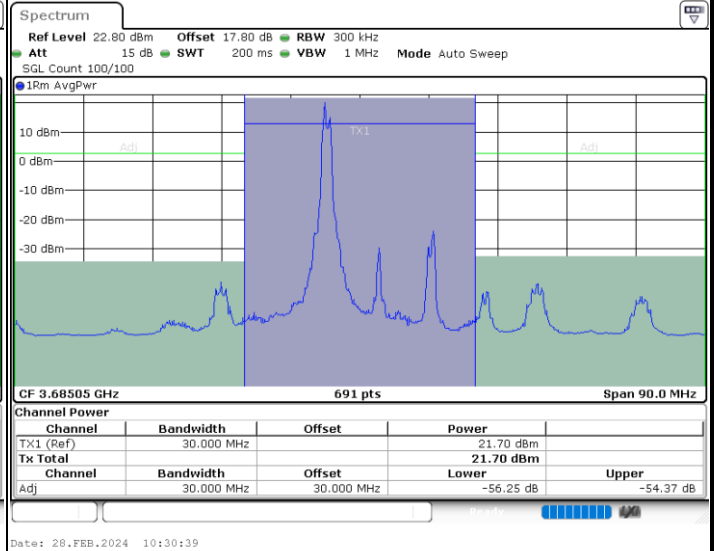

Lowest Channel / 1RB0 and 1RB99

Lowest Channel / 1RB24 and 1RB0

Lowest Channel / FullIRB

N/A

LTE Band 48C / 5MHz+20MHz

16QAM

Middle Channel / 1RB0 and 1RB99

Middle Channel / 1RB24 and 1RB0

Middle Channel / FullIRB

N/A

LTE Band 48C / 5MHz+20MHz

16QAM

Highest Channel / 1RB0 and 1RB99

Highest Channel / 1RB24 and 1RB0

Highest Channel / FullIRB

N/A

LTE Band 48C / 10MHz+20MHz

16QAM

Lowest Channel / 1RB0 and 1RB99

Lowest Channel / 1RB49 and 1RB0

Date: 28.FEB.2024 11:40:59

Date: 28.FEB.2024 11:43:11

Lowest Channel / FullIRB

N/A