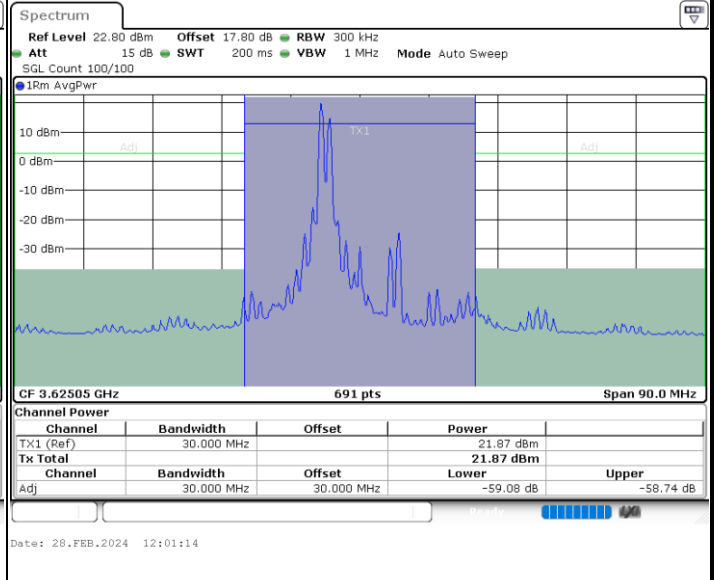

LTE Band 48C / 10MHz+20MHz

16QAM

Lowest Channel / 1RB0 and 1RB99

Lowest Channel / 1RB49 and 1RB0

Date: 28.FEB.2024 11:40:59

Date: 28.FEB.2024 11:43:11

Lowest Channel / FullIRB

N/A

Date: 28.FEB.2024 11:38:46

LTE Band 48C / 10MHz+20MHz

16QAM

Middle Channel / 1RB0 and 1RB99

Middle Channel / 1RB49 and 1RB0

Middle Channel / FullIRB

N/A

LTE Band 48C / 10MHz+20MHz

16QAM

Highest Channel / 1RB0 and 1RB99

Highest Channel / 1RB49 and 1RB0

Date: 28.FEB.2024 12:17:08

Date: 28.FEB.2024 12:19:20

Highest Channel / FullIRB

N/A

Date: 28.FEB.2024 12:14:56