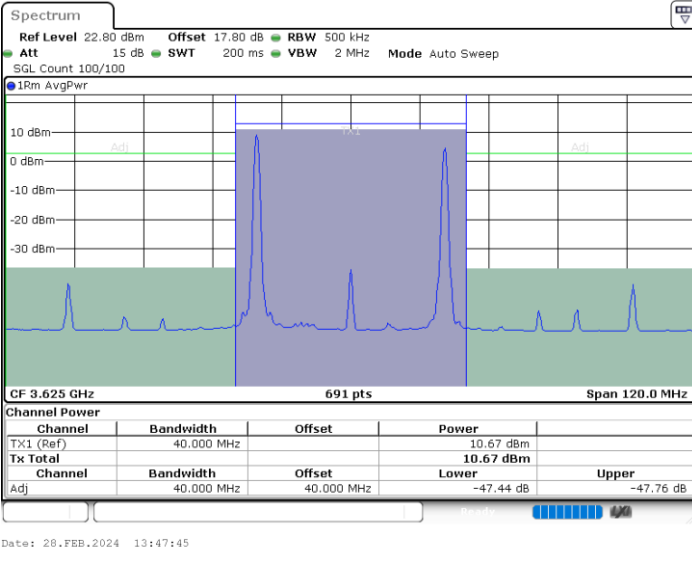

LTE Band 48C / 15MHz+20MHz

16QAM

Lowest Channel / 1RB0 and 1RB9

Lowest Channel / 1RB74 and 1RB0

Date: 28.FEB.2024 13:29:38

Date: 28.FEB.2024 13:31:51

Lowest Channel / FullIRB

N/A

Date: 28.FEB.2024 13:27:24

LTE Band 48C / 15MHz+20MHz

16QAM

Middle Channel / 1RB0 and 1RB99

Middle Channel / 1RB74 and 1RB0

Middle Channel / FullIRB

N/A

LTE Band 48C / 15MHz+20MHz