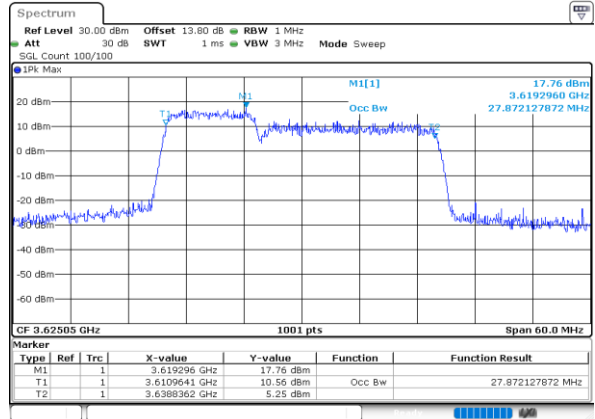

Middle Channel / 20MHz+20MHz

N/A

LTE Band 48C

16QAM

Middle Channel / 5MHz+20MHz

Date: 28.FEB.2024 16:02:19

Middle Channel / 10MHz+20MHz

Date: 28.FEB.2024 16:08:16

LTE Band 48C

16QAM

Middle Channel / 20MHz+20MHz

N/A

LTE Band 48C

64QAM

Middle Channel / 5MHz+20MHz

Middle Channel / 10MHz+20MHz