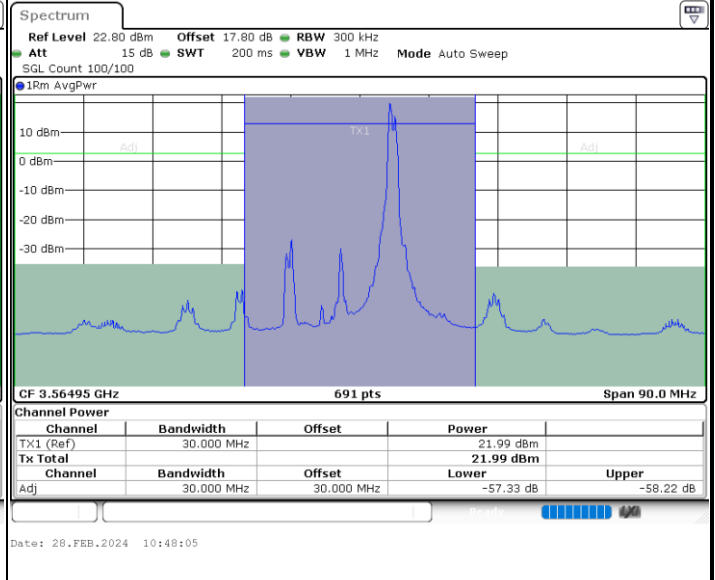

Date: 28.FEB.2024 13:31:07

Lowest Channel / FullIRB

N/A

Date: 28.FEB.2024 13:26:40

LTE Band 48C / 15MHz+20MHz

QPSK

Middle Channel / 1RB0 and 1RB99

Middle Channel / 1RB74 and 1RB0

Middle Channel / FullIRB

N/A

LTE Band 48C / 15MHz+20MHz

QPSK

Highest Channel / 1RB0 and 1RB99

Highest Channel / 1RB74 and 1RB0

Highest Channel / FullIRB

N/A

LTE Band 48C / 20MHz+5MHz

QPSK

Lowest Channel / 1RB0 and 1RB24

Lowest Channel / 1RB99 and 1RB0

Lowest Channel / FullIRB

N/A

LTE Band 48C / 20MHz+5MHz

QPSK