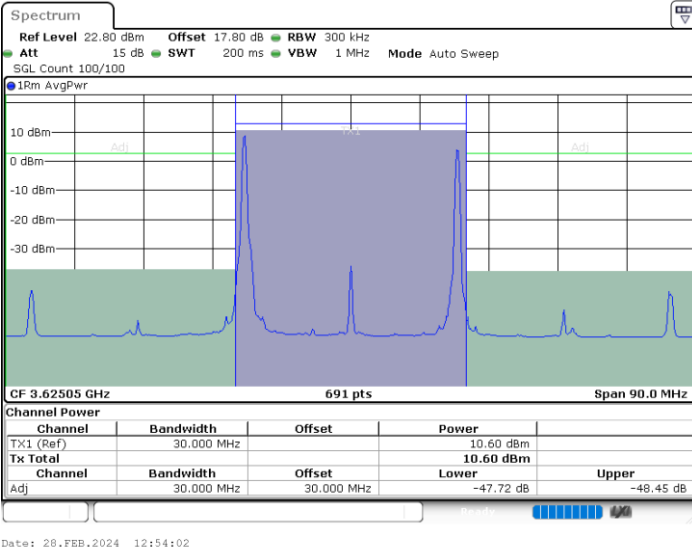

Date: 28.FEB.2024 11:22:03

Date: 28.FEB.2024 11:25:42

Highest Channel / FullIRB

N/A

Date: 28.FEB.2024 11:21:18

LTE Band 48C / 20MHz+10MHz

QPSK

Lowest Channel / 1RB0 and 1RB49

Lowest Channel / 1RB99 and 1RB0

Lowest Channel / FullIRB

N/A

LTE Band 48C / 20MHz+10MHz

QPSK

Middle Channel / 1RB0 and 1RB49

Middle Channel / 1RB99 and 1RB0

Middle Channel / FullIRB

N/A

LTE Band 48C / 20MHz+10MHz

QPSK

Highest Channel / 1RB0 and 1RB49

Highest Channel / 1RB99 and 1RB0

Highest Channel / FullIRB

N/A

LTE Band 48C / 20MHz+15MHz