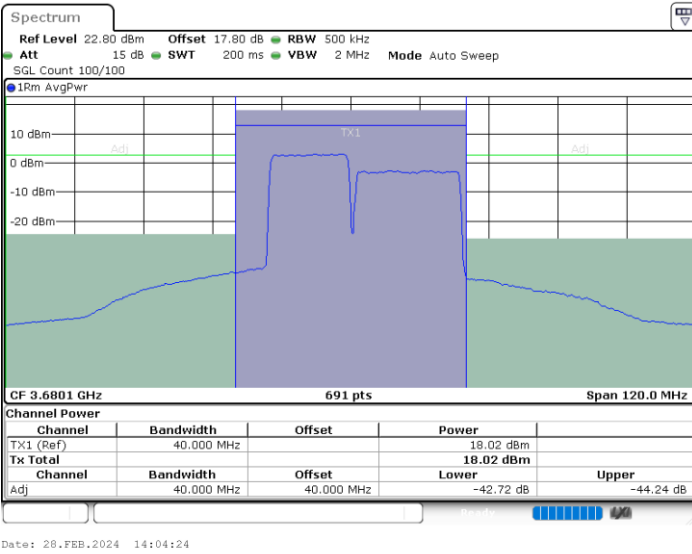

Date: 28.FEB.2024 13:31:07

Lowest Channel / FullIRB

N/A

Date: 28.FEB.2024 13:26:40

LTE Band 48C / 15MHz+20MHz

QPSK

Middle Channel / 1RB0 and 1RB99

Middle Channel / 1RB74 and 1RB0

Middle Channel / FullIRB

N/A

LTE Band 48C / 15MHz+20MHz

QPSK

Highest Channel / 1RB0 and 1RB99

Highest Channel / 1RB74 and 1RB0

Highest Channel / FullIRB

N/A

LTE Band 48C / 20MHz+5MHz

QPSK

Lowest Channel / 1RB0 and 1RB24

Lowest Channel / 1RB99 and 1RB0

Lowest Channel / FullIRB

N/A

LTE Band 48C / 20MHz+5MHz

QPSK