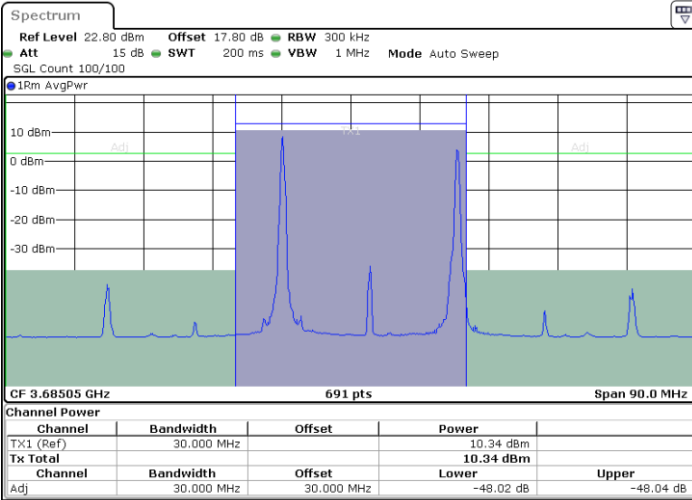

ACLR

LTE Band 48C / 5MHz+20MHz

QPSK

Lowest Channel / 1RB0 and 1RB99

Lowest Channel / 1RB24 and 1RB0

Date: 28.FEB.2024 09:41:36

Date: 28.FEB.2024 09:53:45

Lowest Channel / FullIRB

N/A

Date: 28.FEB.2024 09:37:56

LTE Band 48C / 5MHz+20MHz

QPSK

Middle Channel / 1RB0 and 1RB99

Middle Channel / 1RB24 and 1RB0

Middle Channel / FullIRB

N/A

LTE Band 48C / 5MHz+20MHz

QPSK

Highest Channel / 1RB0 and 1RB99

Highest Channel / 1RB24 and 1RB0

Date: 28.FEB.2024 10:27:43

Date: 28.FEB.2024 10:31:23

Highest Channel / FullIRB

N/A