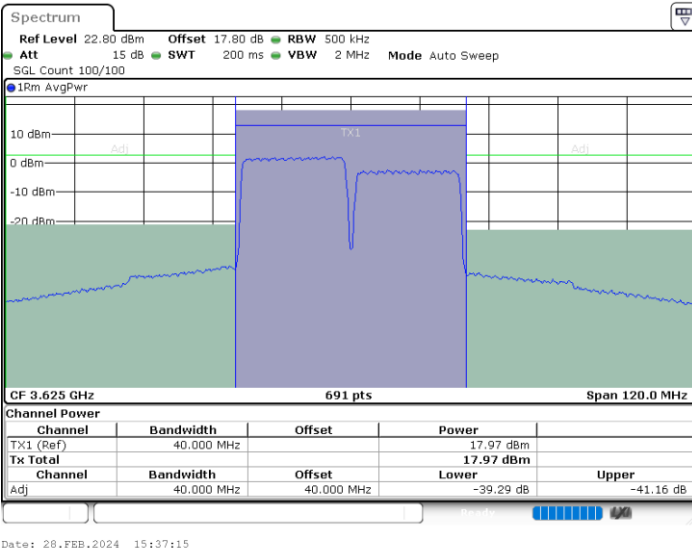

Date: 28.FEB.2024 15:03:12

Highest Channel / FullIRB

N/A

Date: 28.FEB.2024 14:58:47

LTE Band 48C / 20MHz+20MHz

QPSK

Lowest Channel / 1RB0 and 1RB99

Lowest Channel / 1RB99 and 1RB0

Lowest Channel / FullIRB

N/A

LTE Band 48C / 20MHz+20MHz

QPSK

MiddleChannel / 1RB0 and 1RB99

Middle Channel / 1RB99 and 1RB0

Middle Channel / FullIRB

N/A

LTE Band 48C / 20MHz+20MHz

QPSK

Highest Channel / 1RB0 and 1RB99

Highest Channel / 1RB99 and 1RB0

Highest Channel / FullIRB

N/A

LTE Band 48C / 5MHz+20MHz

16QAM