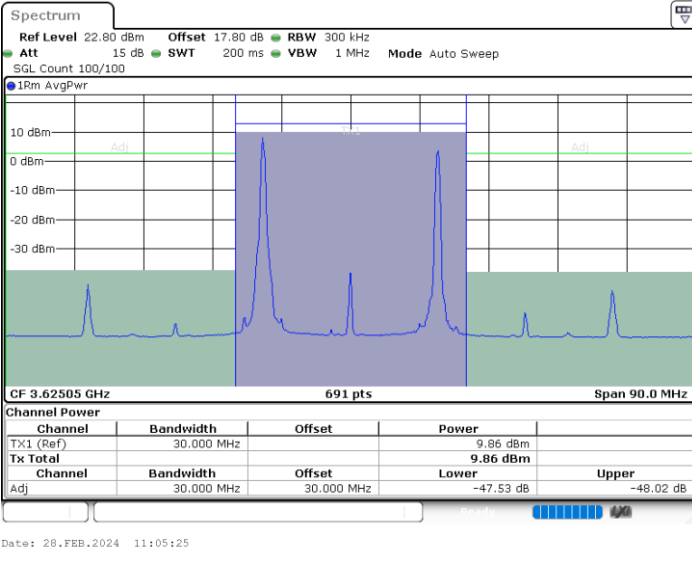

Middle Channel / FullIRB

N/A

LTE Band 48C / 15MHz+20MHz

QPSK

Highest Channel / 1RB0 and 1RB99

Highest Channel / 1RB74 and 1RB0

Highest Channel / FullIRB

N/A

LTE Band 48C / 20MHz+5MHz

QPSK

Lowest Channel / 1RB0 and 1RB24

Lowest Channel / 1RB99 and 1RB0

Lowest Channel / FullIRB

N/A

LTE Band 48C / 20MHz+5MHz

QPSK

Middle Channel / 1RB0 and 1RB24

Middle Channel / 1RB99 and 1RB0

Middle Channel / FullIRB

N/A

LTE Band 48C / 20MHz+5MHz

QPSK

Highest Channel / 1RB0 and 1RB24

Highest Channel / 1RB99 and 1RB0