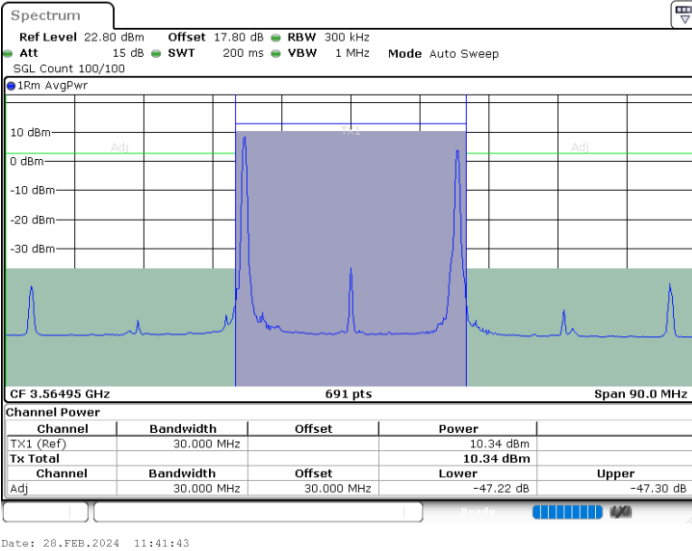

LTE Band 48C / 5MHz+20MHz

QPSK

Highest Channel / 1RB0 and 1RB99

Highest Channel / 1RB24 and 1RB0

Date: 28.FEB.2024 10:27:43

Date: 28.FEB.2024 10:31:23

Highest Channel / FullIRB

N/A

Date: 28.FEB.2024 10:26:58

LTE Band 48C / 10MHz+20MHz

QPSK

Lowest Channel / 1RB0 and 1RB99

Lowest Channel / 1RB49 and 1RB0

Lowest Channel / FullIRB

N/A

LTE Band 48C / 10MHz+20MHz

QPSK

Middle Channel / 1RB0 and 1RB99

Middle Channel / 1RB49 and 1RB0

Middle Channel / FullIRB

N/A

LTE Band 48C / 10MHz+20MHz

QPSK

Highest Channel / 1RB0 and 1RB99