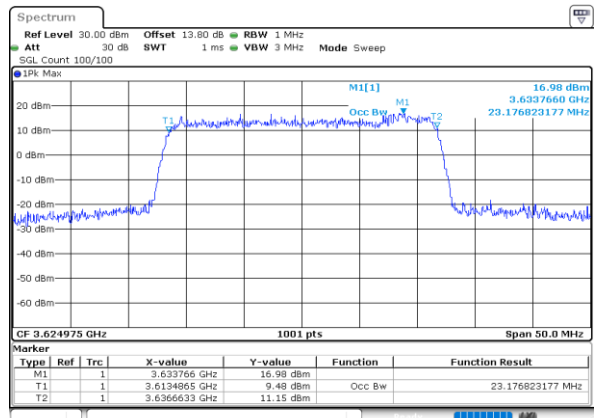

LTE Band 48C

16QAM

Middle Channel / 20MHz+20MHz

N/A

LTE Band 48C

64QAM

Middle Channel / 5MHz+20MHz

Middle Channel / 10MHz+20MHz

Middle Channel / 15MHz+20MHz

Middle Channel / 20MHz+5MHz

Middle Channel / 20MHz+10MHz

Middle Channel / 20MHz+15MHz

LTE Band 48C

64QAM

Middle Channel / 20MHz+20MHz

N/A

ACLR

LTE Band 48C / 5MHz+20MHz

QPSK

Lowest Channel / 1RB0 and 1RB99

Lowest Channel / 1RB24 and 1RB0

Date: 28.FEB.2024 09:41:36

Date: 28.FEB.2024 09:53:45

Lowest Channel / FullIRB