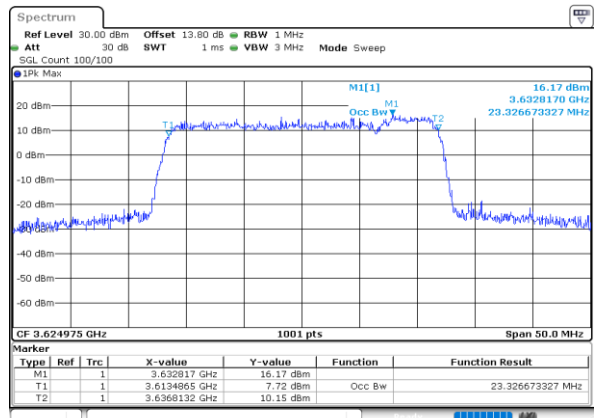

Middle Channel / 20MHz+5MHz

Date: 28.FEB.2024 16:05:33