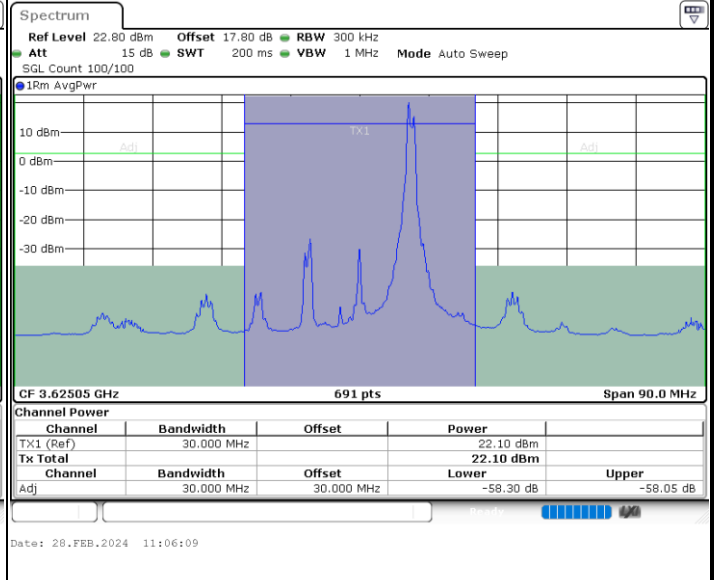

Middle Channel / FullIRB

N/A

LTE Band 48C / 15MHz+20MHz

QPSK

Highest Channel / 1RB0 and 1RB99

Highest Channel / 1RB74 and 1RB0

Highest Channel / FullIRB

N/A

LTE Band 48C / 20MHz+5MHz

QPSK

Lowest Channel / 1RB0 and 1RB24

Lowest Channel / 1RB99 and 1RB0

Lowest Channel / FullIRB

N/A

LTE Band 48C / 20MHz+5MHz

QPSK

Middle Channel / 1RB0 and 1RB24

Middle Channel / 1RB99 and 1RB0

Middle Channel / FullIRB

N/A

LTE Band 48C / 20MHz+5MHz

QPSK

Highest Channel / 1RB0 and 1RB24

Highest Channel / 1RB99 and 1RB0