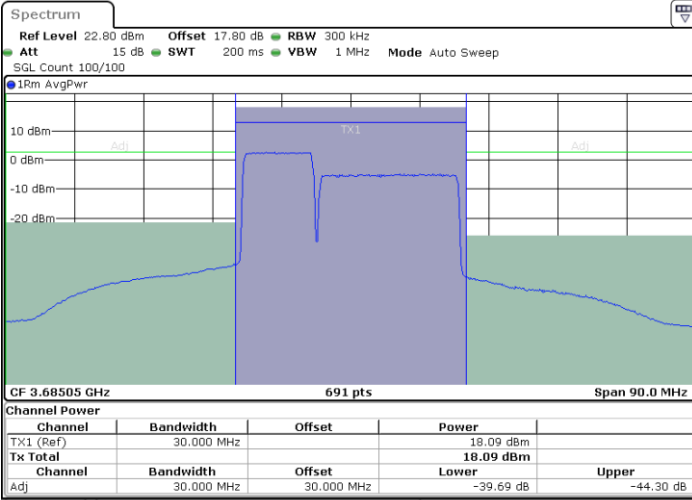

Date: 28.FEB.2024 11:38:46

LTE Band 48C / 10MHz+20MHz

16QAM

Middle Channel / 1RB0 and 1RB99

Middle Channel / 1RB49 and 1RB0

Middle Channel / FullIRB

N/A

LTE Band 48C / 10MHz+20MHz

16QAM

Highest Channel / 1RB0 and 1RB99

Highest Channel / 1RB49 and 1RB0

Date: 28.FEB.2024 12:17:08

Date: 28.FEB.2024 12:19:20

Highest Channel / FullIRB

N/A

Date: 28.FEB.2024 12:14:56

LTE Band 48C / 15MHz+20MHz

16QAM

Lowest Channel / 1RB0 and 1RB9

Lowest Channel / 1RB74 and 1RB0

Date: 28.FEB.2024 13:29:38

Date: 28.FEB.2024 13:31:51

Lowest Channel / FullIRB

N/A