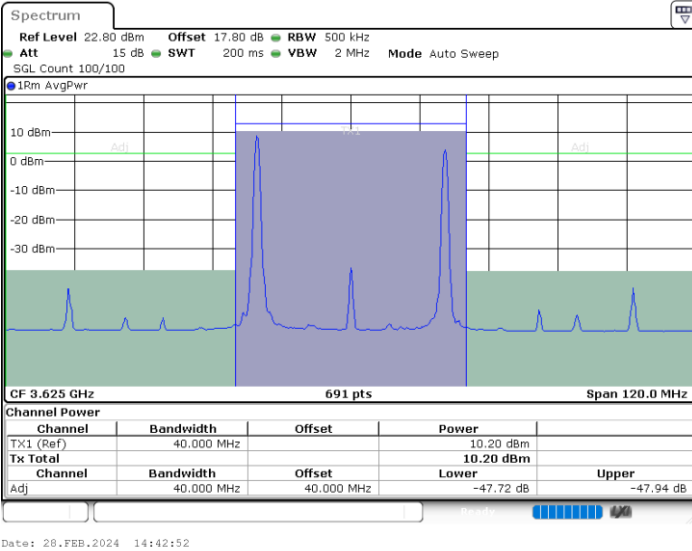

N/A

LTE Band 48C / 20MHz+10MHz

QPSK

Highest Channel / 1RB0 and 1RB49

Highest Channel / 1RB99 and 1RB0

Highest Channel / FullIRB

N/A

LTE Band 48C / 20MHz+15MHz

QPSK

Lowest Channel / 1RB0 and 1RB74

Lowest Channel / 1RB99 and 1RB0

Lowest Channel / FullIRB

N/A

LTE Band 48C / 20MHz+15MHz

QPSK

Middle Channel / 1RB0 and 1RB74

Middle Channel / 1RB99 and 1RB0

Middle Channel / FullIRB

N/A

LTE Band 48C / 20MHz+15MHz

QPSK

Highest Channel / 1RB0 and 1RB74

Highest Channel / 1RB99 and 1RB0

Date: 28.FEB.2024 14:59:31