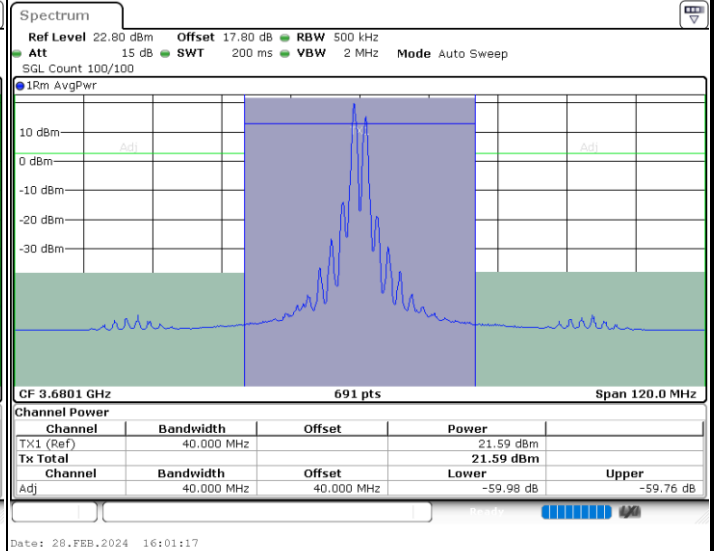

Date: 28.FEB.2024 15:03:12

Highest Channel / FullIRB

N/A

Date: 28.FEB.2024 14:58:47

LTE Band 48C / 20MHz+20MHz

QPSK

Lowest Channel / 1RB0 and 1RB99

Lowest Channel / 1RB99 and 1RB0

Lowest Channel / FullIRB

N/A

LTE Band 48C / 20MHz+20MHz

QPSK

MiddleChannel / 1RB0 and 1RB99

Middle Channel / 1RB99 and 1RB0

Middle Channel / FullIRB

N/A

LTE Band 48C / 20MHz+20MHz

QPSK

Highest Channel / 1RB0 and 1RB99

Highest Channel / 1RB99 and 1RB0

Highest Channel / FullIRB

N/A

LTE Band 48C / 5MHz+20MHz

16QAM