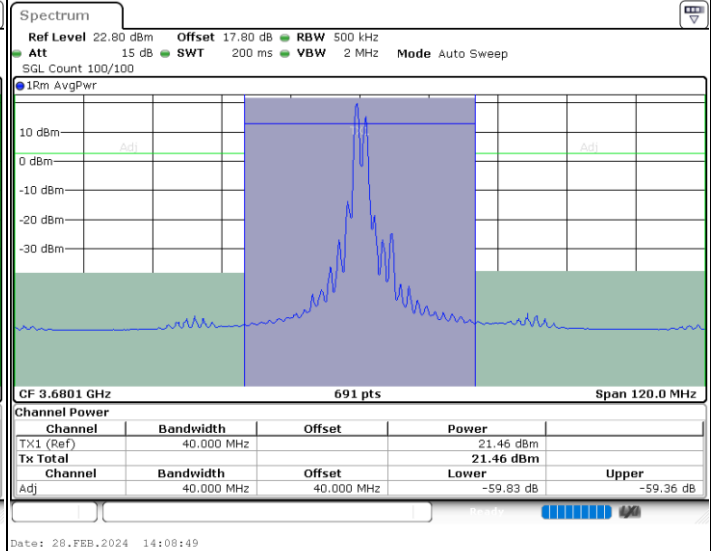

Date: 28.FEB.2024 13:31:07

Lowest Channel / FullIRB

N/A

Date: 28.FEB.2024 13:26:40

LTE Band 48C / 15MHz+20MHz

QPSK

Middle Channel / 1RB0 and 1RB99

Middle Channel / 1RB74 and 1RB0

Middle Channel / FullIRB

N/A

LTE Band 48C / 15MHz+20MHz

QPSK

Highest Channel / 1RB0 and 1RB99

Highest Channel / 1RB74 and 1RB0

Highest Channel / FullIRB

N/A

LTE Band 48C / 20MHz+5MHz

QPSK

Lowest Channel / 1RB0 and 1RB24

Lowest Channel / 1RB99 and 1RB0

Lowest Channel / FullIRB

N/A

LTE Band 48C / 20MHz+5MHz

QPSK

Middle Channel / 1RB0 and 1RB24

Middle Channel / 1RB99 and 1RB0

Middle Channel / FullIRB

N/A

LTE Band 48C / 20MHz+5MHz

QPSK

Highest Channel / 1RB0 and 1RB24

Highest Channel / 1RB99 and 1RB0