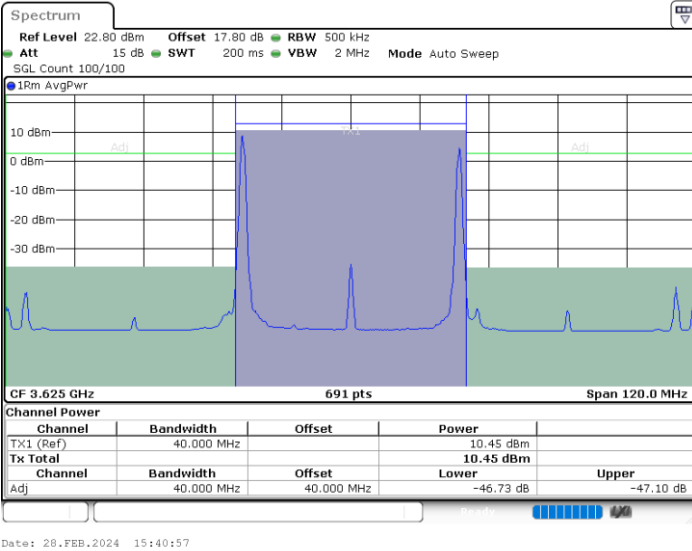

Date: 28.FEB.2024 15:03:12

Highest Channel / FullIRB

N/A

Date: 28.FEB.2024 14:58:47

LTE Band 48C / 20MHz+20MHz

QPSK

Lowest Channel / 1RB0 and 1RB99

Lowest Channel / 1RB99 and 1RB0

Lowest Channel / FullIRB

N/A

LTE Band 48C / 20MHz+20MHz

QPSK

MiddleChannel / 1RB0 and 1RB99

Middle Channel / 1RB99 and 1RB0

Middle Channel / FullIRB

N/A

LTE Band 48C / 20MHz+20MHz

QPSK

Highest Channel / 1RB0 and 1RB99

Highest Channel / 1RB99 and 1RB0

Highest Channel / FullIRB

N/A

LTE Band 48C / 5MHz+20MHz

16QAM