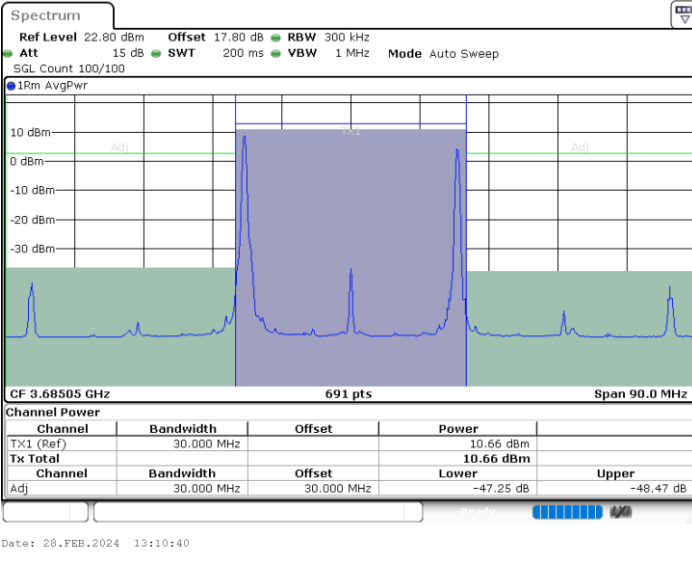

Lowest Channel / 1RB99 and 1RB0

Lowest Channel / FullIRB

N/A

LTE Band 48C / 20MHz+10MHz

QPSK

Middle Channel / 1RB0 and 1RB49

Middle Channel / 1RB99 and 1RB0

Middle Channel / FullIRB

N/A

LTE Band 48C / 20MHz+10MHz

QPSK

Highest Channel / 1RB0 and 1RB49

Highest Channel / 1RB99 and 1RB0

Highest Channel / FullIRB

N/A

LTE Band 48C / 20MHz+15MHz

QPSK

Lowest Channel / 1RB0 and 1RB74

Lowest Channel / 1RB99 and 1RB0

Lowest Channel / FullIRB

N/A

LTE Band 48C / 20MHz+15MHz

QPSK

Middle Channel / 1RB0 and 1RB74