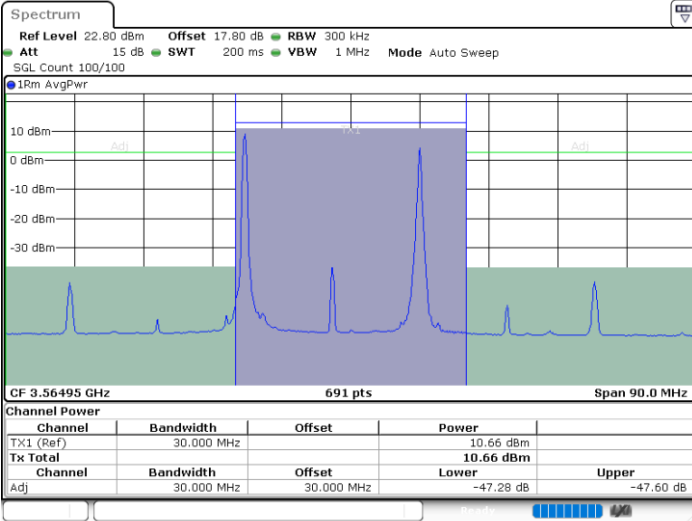

Middle Channel / 15MHz+20MHz

Middle Channel / 20MHz+5MHz

Middle Channel / 20MHz+10MHz

Middle Channel / 20MHz+15MHz

LTE Band 48C

64QAM

Middle Channel / 20MHz+20MHz

N/A

ACLR

LTE Band 48C / 5MHz+20MHz

QPSK

Lowest Channel / 1RB0 and 1RB99

Lowest Channel / 1RB24 and 1RB0

Date: 28.FEB.2024 09:41:36

Date: 28.FEB.2024 09:53:45

Lowest Channel / FullIRB