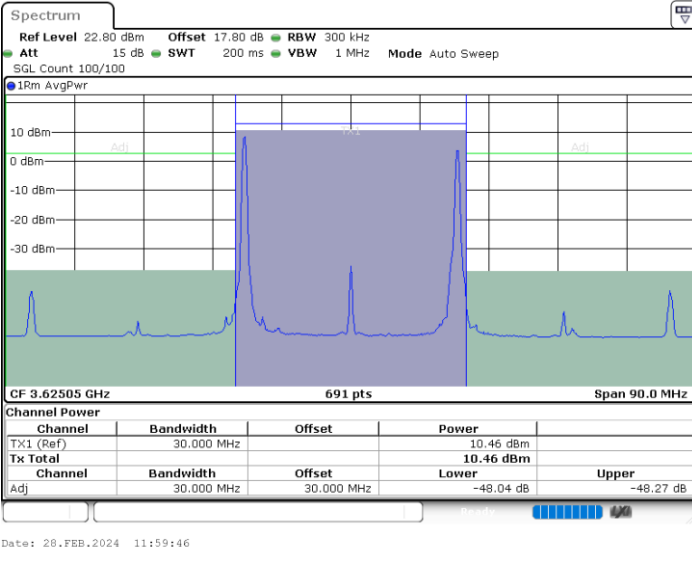

LTE Band 48C / 5MHz+20MHz

QPSK

Highest Channel / 1RB0 and 1RB99

Highest Channel / 1RB24 and 1RB0

Date: 28.FEB.2024 10:27:43

Date: 28.FEB.2024 10:31:23

Highest Channel / FullIRB

N/A

Date: 28.FEB.2024 10:26:58

LTE Band 48C / 10MHz+20MHz

QPSK

Lowest Channel / 1RB0 and 1RB99

Lowest Channel / 1RB49 and 1RB0

Lowest Channel / FullIRB

N/A

LTE Band 48C / 10MHz+20MHz

QPSK

Middle Channel / 1RB0 and 1RB99

Middle Channel / 1RB49 and 1RB0

Middle Channel / FullIRB

N/A

LTE Band 48C / 10MHz+20MHz

QPSK

Highest Channel / 1RB0 and 1RB99