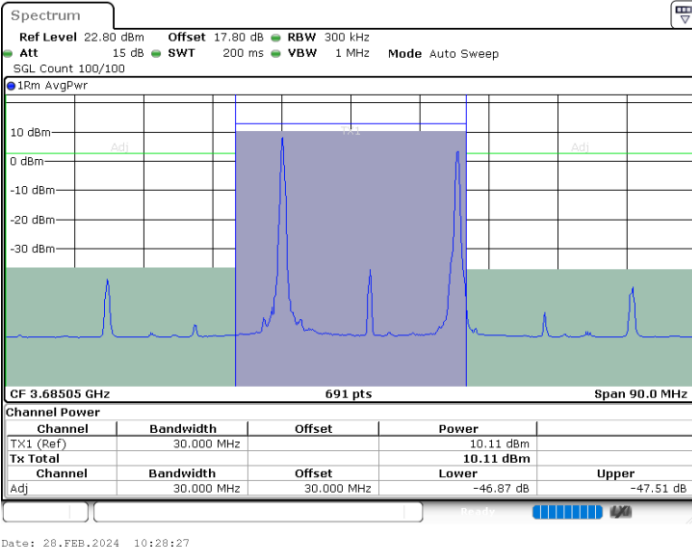

Lowest Channel / 1RB0 and 1RB99

Lowest Channel / 1RB24 and 1RB0

Lowest Channel / FullIRB

N/A

LTE Band 48C / 5MHz+20MHz

16QAM

Middle Channel / 1RB0 and 1RB99

Middle Channel / 1RB24 and 1RB0

Middle Channel / FullIRB

N/A

LTE Band 48C / 5MHz+20MHz

16QAM

Highest Channel / 1RB0 and 1RB99

Highest Channel / 1RB24 and 1RB0

Highest Channel / FullIRB

N/A

LTE Band 48C / 10MHz+20MHz

16QAM

Lowest Channel / 1RB0 and 1RB99

Lowest Channel / 1RB49 and 1RB0

Date: 28.FEB.2024 11:40:59

Date: 28.FEB.2024 11:43:11

Lowest Channel / FullIRB

N/A