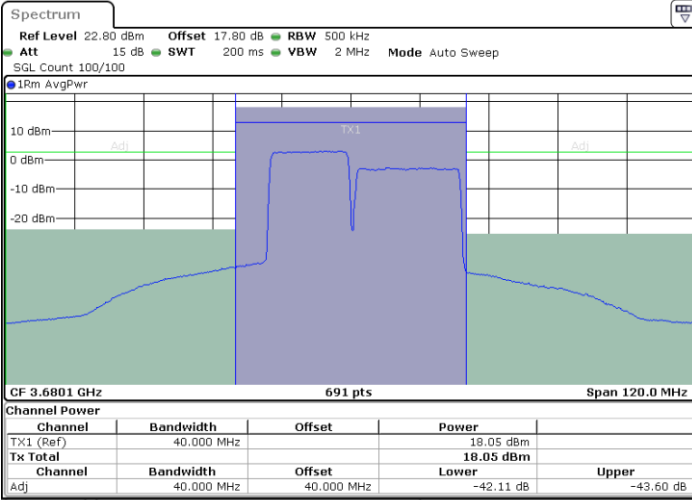

Date: 28.FEB.2024 13:27:24

LTE Band 48C / 15MHz+20MHz

16QAM

Middle Channel / 1RB0 and 1RB99

Middle Channel / 1RB74 and 1RB0

Middle Channel / FullIRB

N/A

LTE Band 48C / 15MHz+20MHz

16QAM

Highest Channel / 1RB0 and 1RB99

Highest Channel / 1RB74 and 1RB0

Date: 28.FEB.2024 14:05:52

Date: 28.FEB.2024 14:08:04

Highest Channel / FullIRB

N/A

Date: 28.FEB.2024 14:03:40