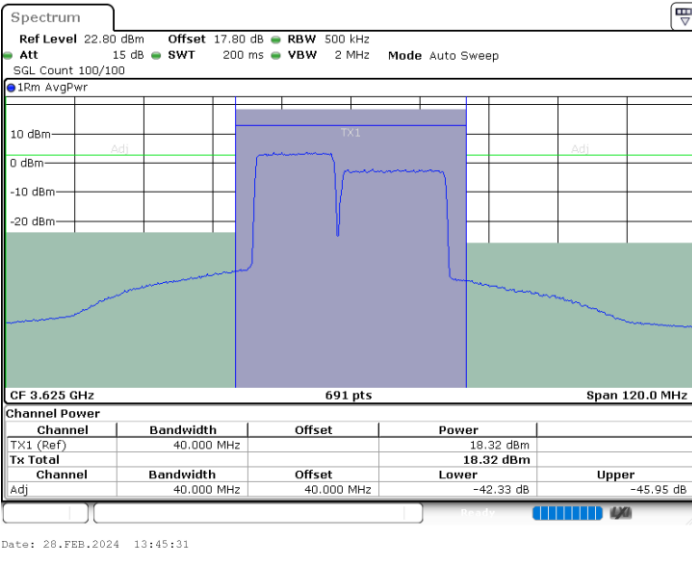

LTE Band 48C / 15MHz+20MHz

16QAM

Lowest Channel / 1RB0 and 1RB9

Lowest Channel / 1RB74 and 1RB0

Date: 28.FEB.2024 13:29:38

Date: 28.FEB.2024 13:31:51

Lowest Channel / FullIRB

N/A

Date: 28.FEB.2024 13:27:24

LTE Band 48C / 15MHz+20MHz

16QAM

Middle Channel / 1RB0 and 1RB99

Middle Channel / 1RB74 and 1RB0

Middle Channel / FullIRB

N/A

LTE Band 48C / 15MHz+20MHz

16QAM

Highest Channel / 1RB0 and 1RB99

Highest Channel / 1RB74 and 1RB0

Date: 28.FEB.2024 14:05:52

Date: 28.FEB.2024 14:08:04

Highest Channel / FullIRB

N/A

Date: 28.FEB.2024 14:03:40