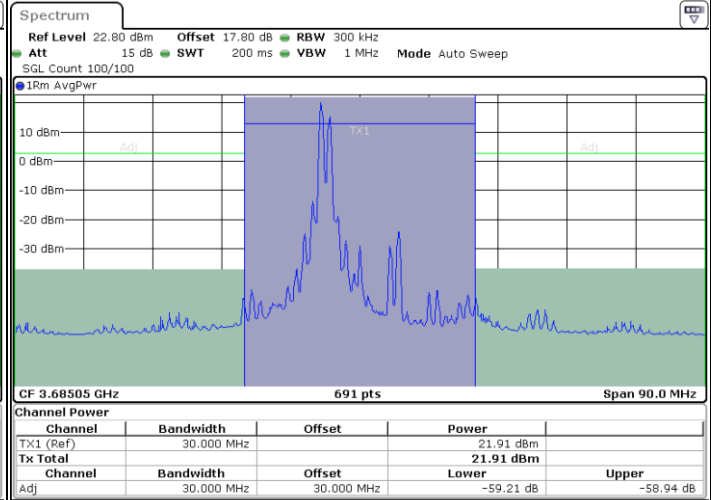

LTE Band 48C / 10MHz+20MHz

16QAM

Lowest Channel / 1RB0 and 1RB99

Lowest Channel / 1RB49 and 1RB0

Date: 28.FEB.2024 11:40:59

Date: 28.FEB.2024 11:43:11

Lowest Channel / FullIRB

N/A

Date: 28.FEB.2024 11:38:46

LTE Band 48C / 10MHz+20MHz

16QAM

Middle Channel / 1RB0 and 1RB99

Middle Channel / 1RB49 and 1RB0

Middle Channel / FullIRB

N/A

LTE Band 48C / 10MHz+20MHz

16QAM

Highest Channel / 1RB0 and 1RB99

Highest Channel / 1RB49 and 1RB0

Date: 28.FEB.2024 12:17:08

Date: 28.FEB.2024 12:19:20

Highest Channel / FullIRB

N/A

Date: 28.FEB.2024 12:14:56