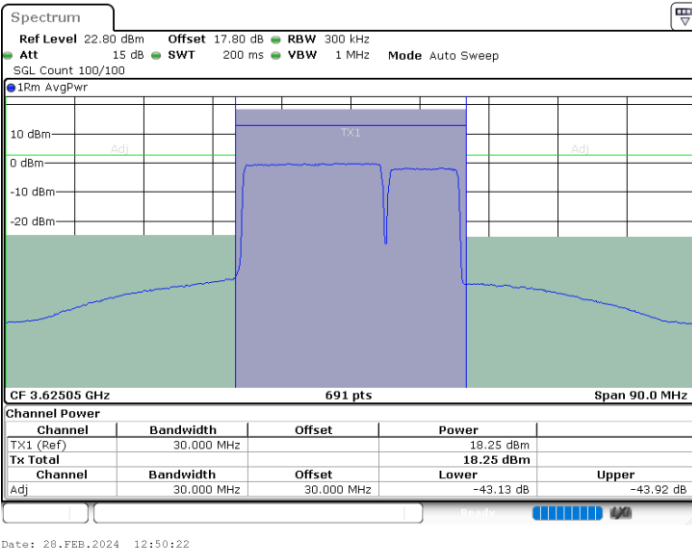

Date: 28.FEB.2024 11:22:03

Date: 28.FEB.2024 11:25:42

Highest Channel / FullIRB

N/A

Date: 28.FEB.2024 11:21:18

LTE Band 48C / 20MHz+10MHz

QPSK

Lowest Channel / 1RB0 and 1RB49

Lowest Channel / 1RB99 and 1RB0

Lowest Channel / FullIRB

N/A

LTE Band 48C / 20MHz+10MHz

QPSK

Middle Channel / 1RB0 and 1RB49

Middle Channel / 1RB99 and 1RB0

Middle Channel / FullIRB

N/A

LTE Band 48C / 20MHz+10MHz

QPSK

Highest Channel / 1RB0 and 1RB49

Highest Channel / 1RB99 and 1RB0

Highest Channel / FullIRB

N/A

LTE Band 48C / 20MHz+15MHz