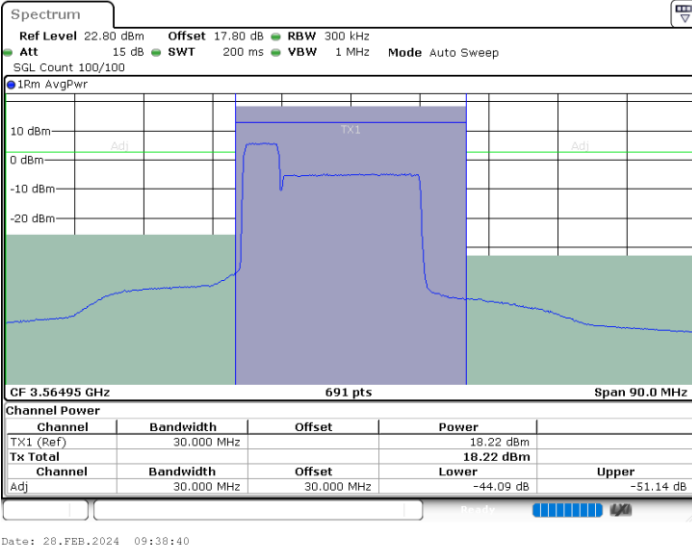

Lowest Channel / FullIRB

N/A

LTE Band 48C / 20MHz+20MHz

QPSK

MiddleChannel / 1RB0 and 1RB99

Middle Channel / 1RB99 and 1RB0

Middle Channel / FullIRB

N/A

LTE Band 48C / 20MHz+20MHz

QPSK

Highest Channel / 1RB0 and 1RB99

Highest Channel / 1RB99 and 1RB0

Highest Channel / FullIRB

N/A

LTE Band 48C / 5MHz+20MHz

16QAM

Lowest Channel / 1RB0 and 1RB99

Lowest Channel / 1RB24 and 1RB0

Lowest Channel / FullIRB

N/A

LTE Band 48C / 5MHz+20MHz

16QAM

Middle Channel / 1RB0 and 1RB99

Middle Channel / 1RB24 and 1RB0

Middle Channel / FullIRB

N/A

LTE Band 48C / 5MHz+20MHz

16QAM

Highest Channel / 1RB0 and 1RB99

Highest Channel / 1RB24 and 1RB0

Highest Channel / FullIRB

N/A