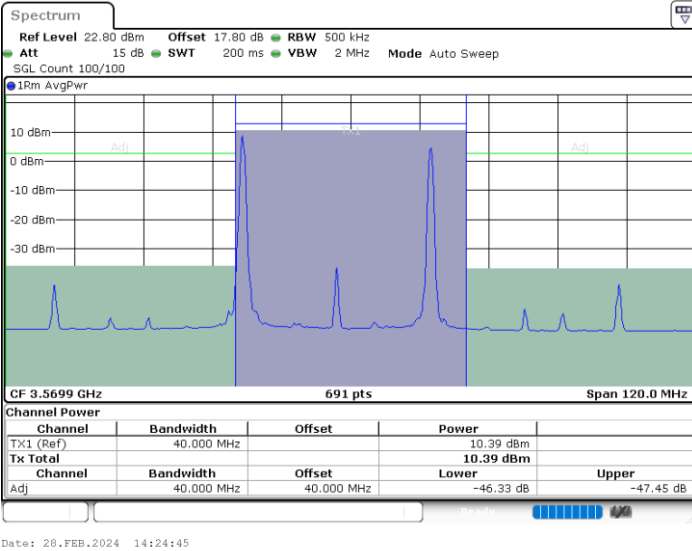

Lowest Channel / 1RB99 and 1RB0

Lowest Channel / FullIRB

N/A

LTE Band 48C / 20MHz+10MHz

QPSK

Middle Channel / 1RB0 and 1RB49

Middle Channel / 1RB99 and 1RB0

Middle Channel / FullIRB

N/A

LTE Band 48C / 20MHz+10MHz

QPSK

Highest Channel / 1RB0 and 1RB49

Highest Channel / 1RB99 and 1RB0

Highest Channel / FullIRB

N/A

LTE Band 48C / 20MHz+15MHz

QPSK

Lowest Channel / 1RB0 and 1RB74

Lowest Channel / 1RB99 and 1RB0

Lowest Channel / FullIRB

N/A

LTE Band 48C / 20MHz+15MHz

QPSK

Middle Channel / 1RB0 and 1RB74