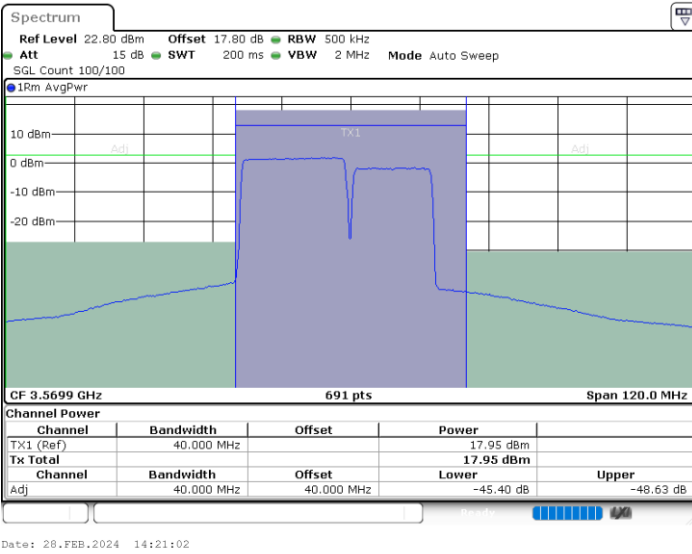

N/A

LTE Band 48C / 20MHz+10MHz

QPSK

Highest Channel / 1RB0 and 1RB49

Highest Channel / 1RB99 and 1RB0

Highest Channel / FullIRB

N/A

LTE Band 48C / 20MHz+15MHz

QPSK

Lowest Channel / 1RB0 and 1RB74

Lowest Channel / 1RB99 and 1RB0

Lowest Channel / FullIRB

N/A

LTE Band 48C / 20MHz+15MHz

QPSK

Middle Channel / 1RB0 and 1RB74

Middle Channel / 1RB99 and 1RB0

Middle Channel / FullIRB

N/A

LTE Band 48C / 20MHz+15MHz

QPSK

Highest Channel / 1RB0 and 1RB74

Highest Channel / 1RB99 and 1RB0

Date: 28.FEB.2024 14:59:31

Date: 28.FEB.2024 15:03:12

Highest Channel / FullIRB

N/A

Date: 28.FEB.2024 14:58:47

LTE Band 48C / 20MHz+20MHz

QPSK

Lowest Channel / 1RB0 and 1RB99

Lowest Channel / 1RB99 and 1RB0