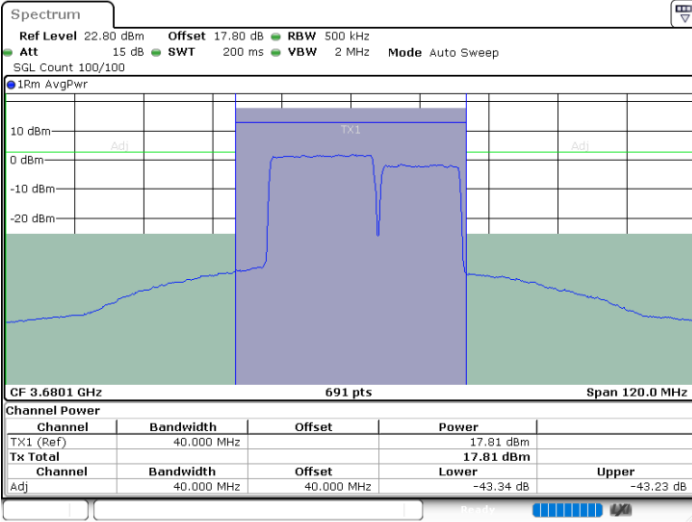

QPSK

Lowest Channel / 1RB0 and 1RB74

Lowest Channel / 1RB99 and 1RB0

Lowest Channel / FullIRB

N/A

LTE Band 48C / 20MHz+15MHz

QPSK

Middle Channel / 1RB0 and 1RB74

Middle Channel / 1RB99 and 1RB0

Middle Channel / FullIRB

N/A

LTE Band 48C / 20MHz+15MHz

QPSK

Highest Channel / 1RB0 and 1RB74

Highest Channel / 1RB99 and 1RB0

Date: 28.FEB.2024 14:59:31

Date: 28.FEB.2024 15:03:12

Highest Channel / FullIRB

N/A

Date: 28.FEB.2024 14:58:47

LTE Band 48C / 20MHz+20MHz

QPSK

Lowest Channel / 1RB0 and 1RB99

Lowest Channel / 1RB99 and 1RB0