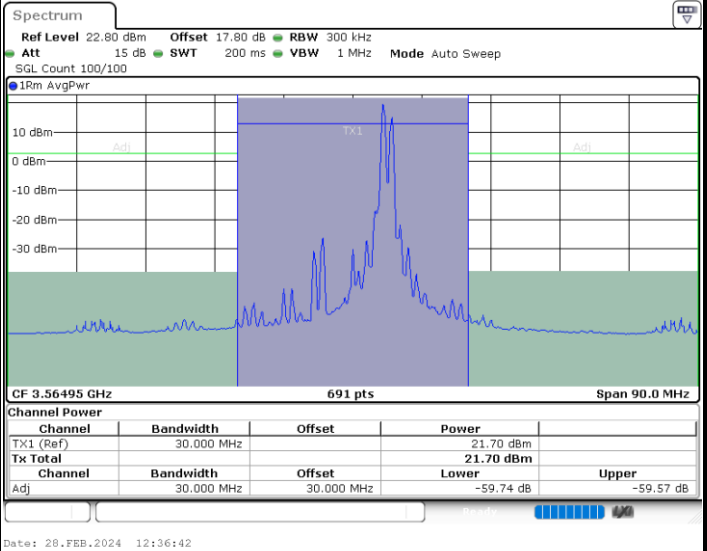

Middle Channel / 1RB0 and 1RB24

Middle Channel / 1RB99 and 1RB0

Middle Channel / FullIRB

N/A

LTE Band 48C / 20MHz+5MHz

QPSK

Highest Channel / 1RB0 and 1RB24

Highest Channel / 1RB99 and 1RB0

Date: 28.FEB.2024 11:22:03

Date: 28.FEB.2024 11:25:42

Highest Channel / FullIRB

N/A

Date: 28.FEB.2024 11:21:18

LTE Band 48C / 20MHz+10MHz

QPSK

Lowest Channel / 1RB0 and 1RB49

Lowest Channel / 1RB99 and 1RB0

Lowest Channel / FullIRB

N/A

LTE Band 48C / 20MHz+10MHz

QPSK

Middle Channel / 1RB0 and 1RB49

Middle Channel / 1RB99 and 1RB0

Middle Channel / FullIRB

N/A

LTE Band 48C / 20MHz+10MHz

QPSK

Highest Channel / 1RB0 and 1RB49

Highest Channel / 1RB99 and 1RB0

Highest Channel / FullIRB

N/A

LTE Band 48C / 20MHz+15MHz