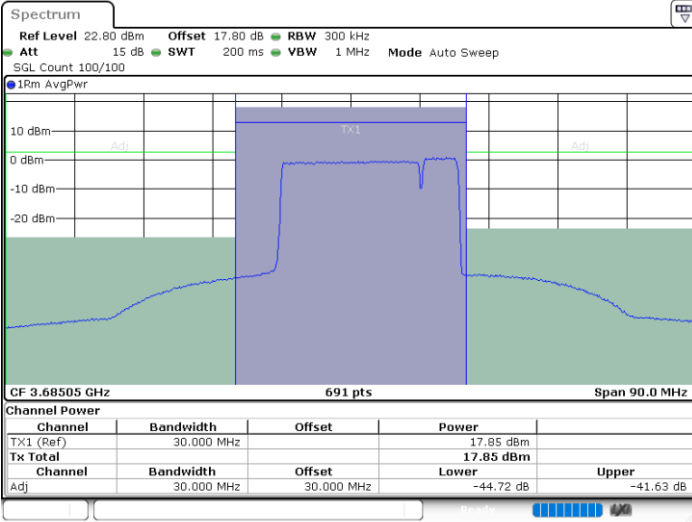

LTE Band 48C / 20MHz+5MHz

QPSK

Lowest Channel / 1RB0 and 1RB24

Lowest Channel / 1RB99 and 1RB0

Lowest Channel / FullIRB

N/A

LTE Band 48C / 20MHz+5MHz

QPSK

Middle Channel / 1RB0 and 1RB24

Middle Channel / 1RB99 and 1RB0

Middle Channel / FullIRB

N/A

LTE Band 48C / 20MHz+5MHz

QPSK

Highest Channel / 1RB0 and 1RB24

Highest Channel / 1RB99 and 1RB0

Date: 28.FEB.2024 11:22:03

Date: 28.FEB.2024 11:25:42

Highest Channel / FullIRB

N/A

Date: 28.FEB.2024 11:21:18

LTE Band 48C / 20MHz+10MHz

QPSK

Lowest Channel / 1RB0 and 1RB49