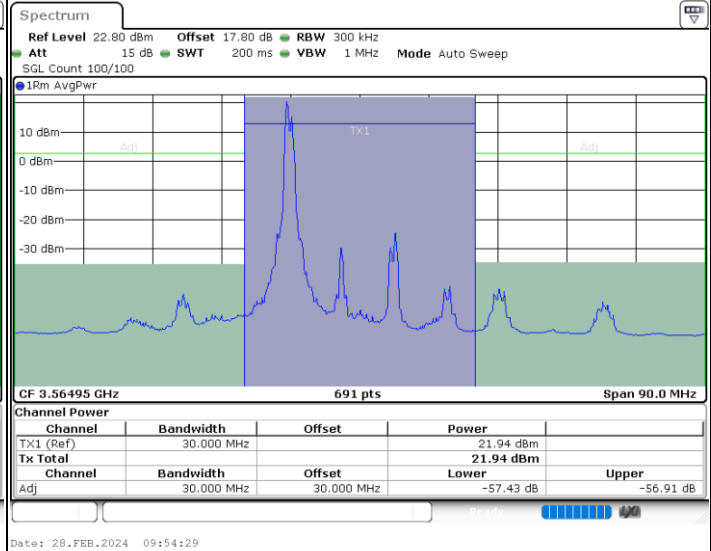

Lowest Channel / FullIRB

N/A

LTE Band 48C / 20MHz+20MHz

QPSK

MiddleChannel / 1RB0 and 1RB99

Middle Channel / 1RB99 and 1RB0

Middle Channel / FullIRB

N/A

LTE Band 48C / 20MHz+20MHz

QPSK

Highest Channel / 1RB0 and 1RB99

Highest Channel / 1RB99 and 1RB0

Highest Channel / FullIRB

N/A

LTE Band 48C / 5MHz+20MHz

16QAM

Lowest Channel / 1RB0 and 1RB99

Lowest Channel / 1RB24 and 1RB0

Lowest Channel / FullIRB

N/A

LTE Band 48C / 5MHz+20MHz

16QAM

Middle Channel / 1RB0 and 1RB99

Middle Channel / 1RB24 and 1RB0

Middle Channel / FullIRB

N/A

LTE Band 48C / 5MHz+20MHz

16QAM

Highest Channel / 1RB0 and 1RB99

Highest Channel / 1RB24 and 1RB0

Highest Channel / FullIRB

N/A