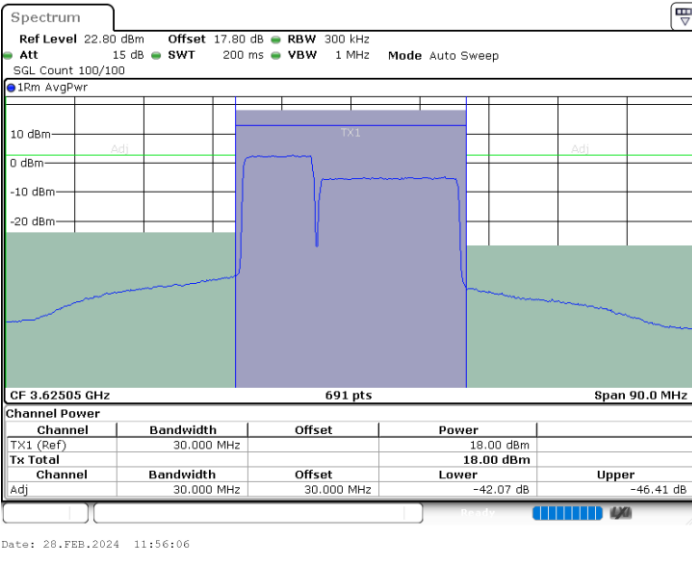

Date: 28.FEB.2024 10:26:58

LTE Band 48C / 10MHz+20MHz

QPSK

Lowest Channel / 1RB0 and 1RB99

Lowest Channel / 1RB49 and 1RB0

Lowest Channel / FullIRB

N/A

LTE Band 48C / 10MHz+20MHz

QPSK

Middle Channel / 1RB0 and 1RB99

Middle Channel / 1RB49 and 1RB0

Middle Channel / FullIRB

N/A

LTE Band 48C / 10MHz+20MHz

QPSK

Highest Channel / 1RB0 and 1RB99

Highest Channel / 1RB49 and 1RB0

Highest Channel / FullIRB

N/A

LTE Band 48C / 15MHz+20MHz

QPSK

Lowest Channel / 1RB0 and 1RB9

Lowest Channel / 1RB74 and 1RB0

Date: 28.FEB.2024 13:30:22