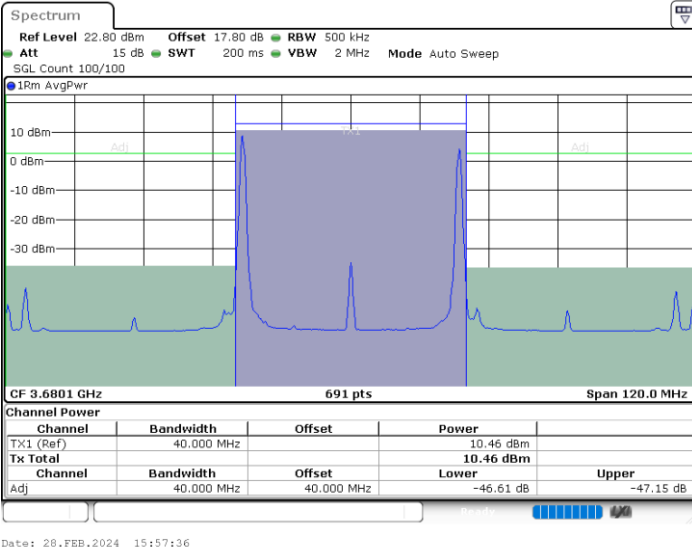

Date: 28.FEB.2024 15:03:12

Highest Channel / FullIRB

N/A

Date: 28.FEB.2024 14:58:47

LTE Band 48C / 20MHz+20MHz

QPSK

Lowest Channel / 1RB0 and 1RB99

Lowest Channel / 1RB99 and 1RB0

Lowest Channel / FullIRB

N/A

LTE Band 48C / 20MHz+20MHz

QPSK

MiddleChannel / 1RB0 and 1RB99

Middle Channel / 1RB99 and 1RB0

Middle Channel / FullIRB

N/A

LTE Band 48C / 20MHz+20MHz

QPSK

Highest Channel / 1RB0 and 1RB99

Highest Channel / 1RB99 and 1RB0

Highest Channel / FullIRB

N/A

LTE Band 48C / 5MHz+20MHz

16QAM