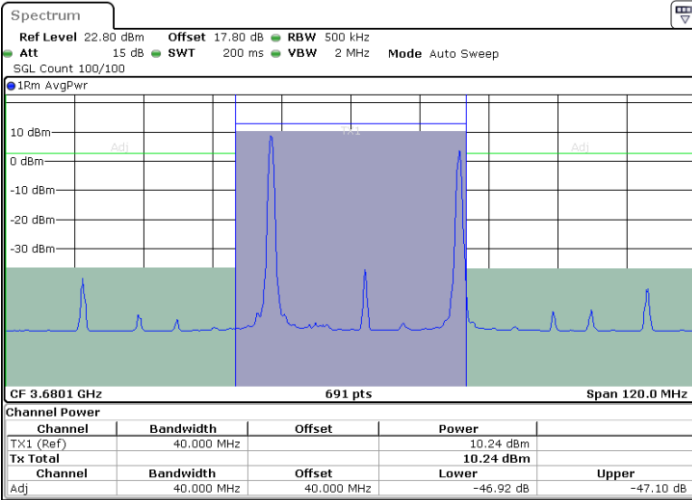

LTE Band 48C / 15MHz+20MHz

16QAM

Highest Channel / 1RB0 and 1RB99

Highest Channel / 1RB74 and 1RB0

Date: 28.FEB.2024 14:05:52