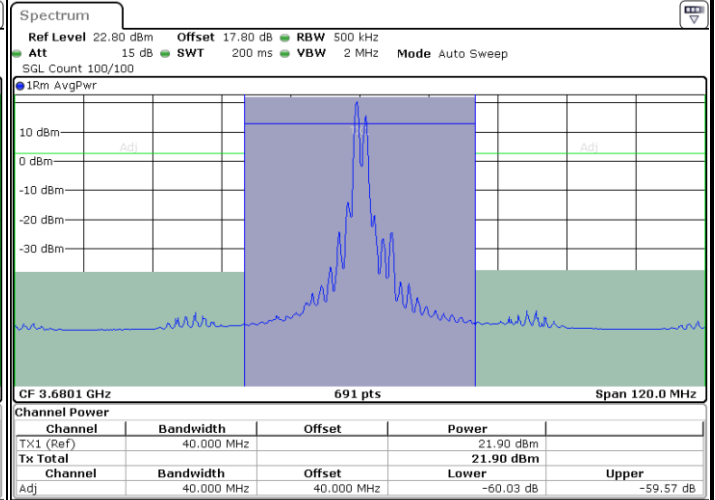

LTE Band 48C / 15MHz+20MHz

16QAM

Lowest Channel / 1RB0 and 1RB9

Lowest Channel / 1RB74 and 1RB0

Date: 28.FEB.2024 13:29:38

Date: 28.FEB.2024 13:31:51

Lowest Channel / FullIRB

N/A

Date: 28.FEB.2024 13:27:24

LTE Band 48C / 15MHz+20MHz

16QAM

Middle Channel / 1RB0 and 1RB99

Middle Channel / 1RB74 and 1RB0

Middle Channel / FullIRB

N/A

LTE Band 48C / 15MHz+20MHz

16QAM

Highest Channel / 1RB0 and 1RB99

Highest Channel / 1RB74 and 1RB0

Date: 28.FEB.2024 14:05:52

Date: 28.FEB.2024 14:08:04

Highest Channel / FullIRB

N/A

Date: 28.FEB.2024 14:03:40