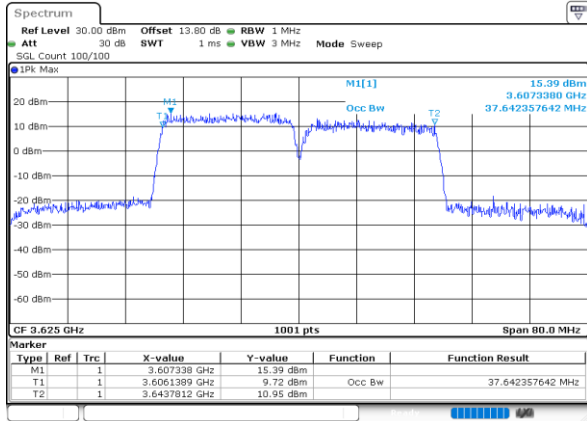

LTE Band 48C

16QAM

Middle Channel / 20MHz+20MHz

N/A

LTE Band 48C

64QAM

Middle Channel / 5MHz+20MHz

Middle Channel / 10MHz+20MHz

Middle Channel / 15MHz+20MHz

Middle Channel / 20MHz+5MHz

Middle Channel / 20MHz+10MHz

Middle Channel / 20MHz+15MHz

LTE Band 48C

64QAM

Middle Channel / 20MHz+20MHz

N/A

ACLR

LTE Band 48C / 5MHz+20MHz

QPSK

Lowest Channel / 1RB0 and 1RB99

Lowest Channel / 1RB24 and 1RB0

Date: 28.FEB.2024 09:41:36

Date: 28.FEB.2024 09:53:45

Lowest Channel / FullIRB