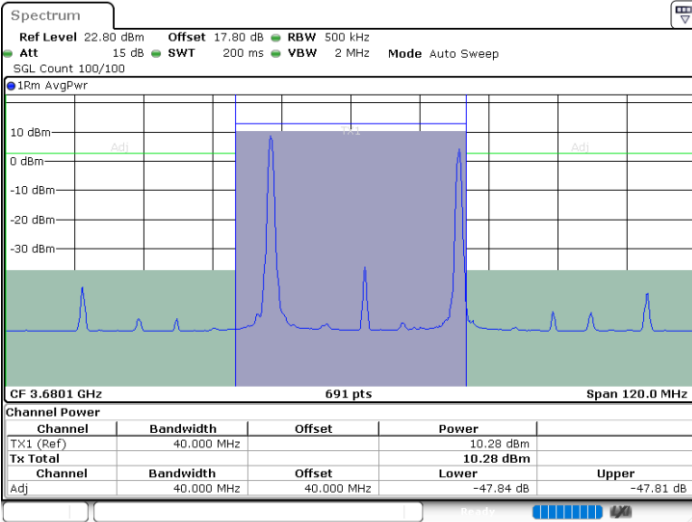

Middle Channel / 1RB99 and 1RB0

Middle Channel / FullIRB

N/A

LTE Band 48C / 20MHz+15MHz

QPSK

Highest Channel / 1RB0 and 1RB74

Highest Channel / 1RB99 and 1RB0

Date: 28.FEB.2024 14:59:31

Date: 28.FEB.2024 15:03:12

Highest Channel / FullIRB

N/A

Date: 28.FEB.2024 14:58:47

LTE Band 48C / 20MHz+20MHz

QPSK

Lowest Channel / 1RB0 and 1RB99

Lowest Channel / 1RB99 and 1RB0