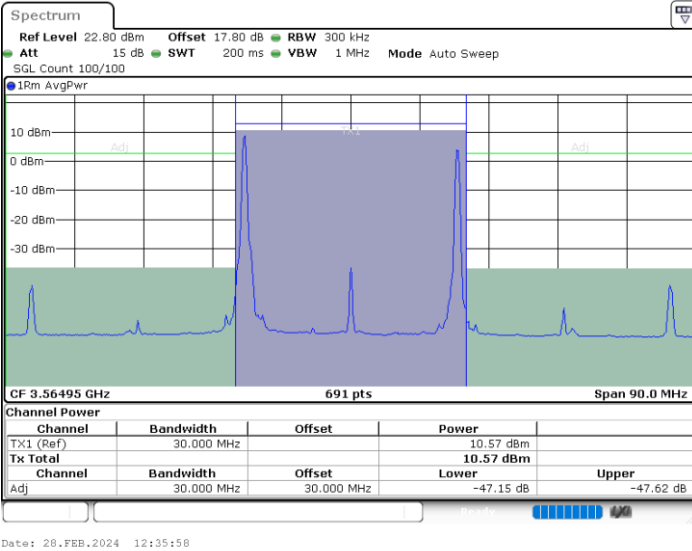

Middle Channel / 1RB0 and 1RB24

Middle Channel / 1RB99 and 1RB0

Middle Channel / FullIRB

N/A

LTE Band 48C / 20MHz+5MHz

QPSK

Highest Channel / 1RB0 and 1RB24

Highest Channel / 1RB99 and 1RB0

Date: 28.FEB.2024 11:22:03

Date: 28.FEB.2024 11:25:42

Highest Channel / FullIRB

N/A

Date: 28.FEB.2024 11:21:18

LTE Band 48C / 20MHz+10MHz

QPSK

Lowest Channel / 1RB0 and 1RB49

Lowest Channel / 1RB99 and 1RB0

Lowest Channel / FullIRB

N/A

LTE Band 48C / 20MHz+10MHz

QPSK

Middle Channel / 1RB0 and 1RB49

Middle Channel / 1RB99 and 1RB0

Middle Channel / FullIRB