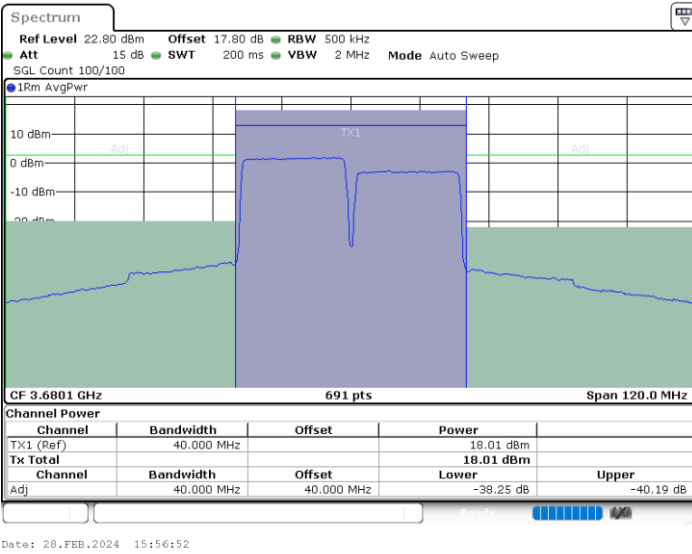

Lowest Channel / FullIRB

N/A

LTE Band 48C / 20MHz+20MHz

QPSK

MiddleChannel / 1RB0 and 1RB99

Middle Channel / 1RB99 and 1RB0

Middle Channel / FullIRB

N/A

LTE Band 48C / 20MHz+20MHz

QPSK

Highest Channel / 1RB0 and 1RB99

Highest Channel / 1RB99 and 1RB0

Highest Channel / FullIRB

N/A

LTE Band 48C / 5MHz+20MHz

16QAM

Lowest Channel / 1RB0 and 1RB99

Lowest Channel / 1RB24 and 1RB0

Lowest Channel / FullIRB

N/A

LTE Band 48C / 5MHz+20MHz

16QAM

Middle Channel / 1RB0 and 1RB99

Middle Channel / 1RB24 and 1RB0

Middle Channel / FullIRB

N/A

LTE Band 48C / 5MHz+20MHz

16QAM

Highest Channel / 1RB0 and 1RB99

Highest Channel / 1RB24 and 1RB0

Highest Channel / FullIRB

N/A