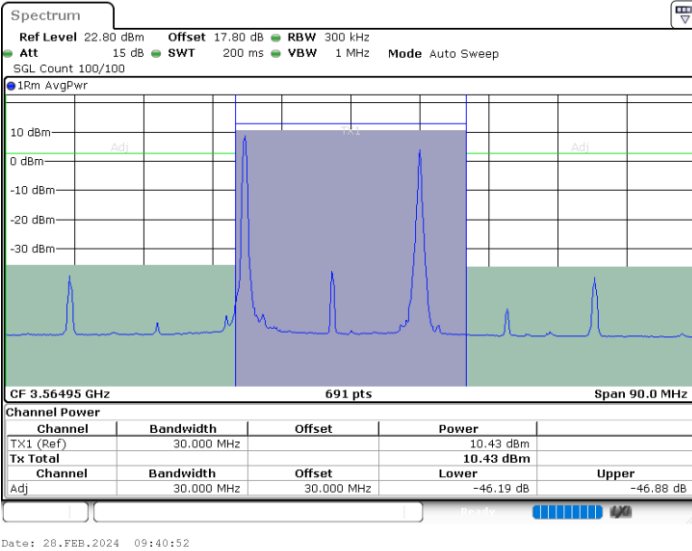

Lowest Channel / FullIRB

N/A

LTE Band 48C / 20MHz+20MHz

QPSK

MiddleChannel / 1RB0 and 1RB99

Middle Channel / 1RB99 and 1RB0

Middle Channel / FullIRB

N/A

LTE Band 48C / 20MHz+20MHz

QPSK

Highest Channel / 1RB0 and 1RB99

Highest Channel / 1RB99 and 1RB0

Highest Channel / FullIRB

N/A

LTE Band 48C / 5MHz+20MHz

16QAM

Lowest Channel / 1RB0 and 1RB99

Lowest Channel / 1RB24 and 1RB0

Lowest Channel / FullIRB

N/A

LTE Band 48C / 5MHz+20MHz

16QAM

Middle Channel / 1RB0 and 1RB99

Middle Channel / 1RB24 and 1RB0