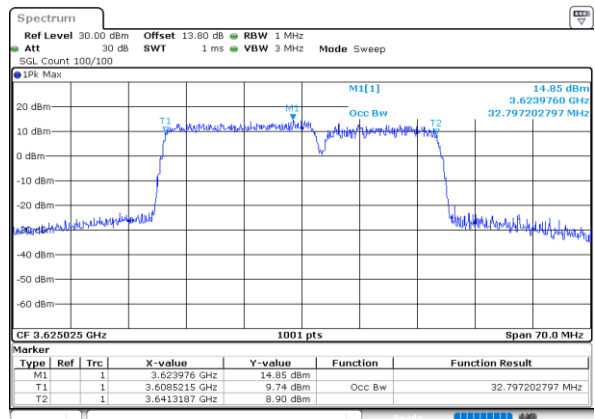

Middle Channel / 15MHz+20MHz

Date: 28.FEB.2024 16:14:45

Middle Channel / 20MHz+5MHz

Date: 28.FEB.2024 16:05:33

Middle Channel / 20MHz+10MHz

Date: 28.FEB.2024 16:11:31

Middle Channel / 20MHz+15MHz

Date: 28.FEB.2024 16:18:00

LTE Band 48C

16QAM

Middle Channel / 20MHz+20MHz

N/A

LTE Band 48C

64QAM

Middle Channel / 5MHz+20MHz

Middle Channel / 10MHz+20MHz