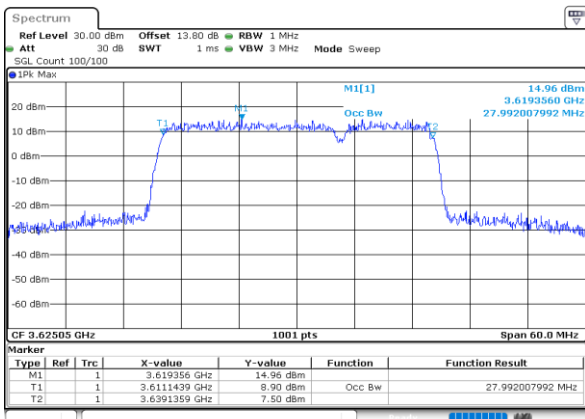

Middle Channel / 15MHz+20MHz

Date: 28.FEB.2024 16:14:45

Middle Channel / 20MHz+5MHz

Date: 28.FEB.2024 16:05:33

Middle Channel / 20MHz+10MHz

Date: 28.FEB.2024 16:11:31

Middle Channel / 20MHz+15MHz

Date: 28.FEB.2024 16:18:00

LTE Band 48C

16QAM

Middle Channel / 20MHz+20MHz

N/A

LTE Band 48C

64QAM

Middle Channel / 5MHz+20MHz

Middle Channel / 10MHz+20MHz