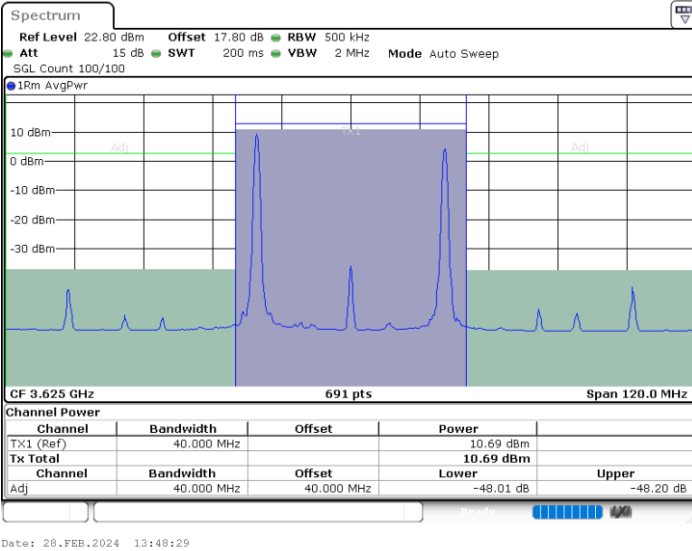

Highest Channel / 1RB49 and 1RB0

Highest Channel / FullIRB

N/A

LTE Band 48C / 15MHz+20MHz

QPSK

Lowest Channel / 1RB0 and 1RB9

Lowest Channel / 1RB74 and 1RB0

Date: 28.FEB.2024 13:30:22

Date: 28.FEB.2024 13:31:07

Lowest Channel / FullIRB

N/A

Date: 28.FEB.2024 13:26:40

LTE Band 48C / 15MHz+20MHz

QPSK

Middle Channel / 1RB0 and 1RB99

Middle Channel / 1RB74 and 1RB0

Middle Channel / FullIRB

N/A

LTE Band 48C / 15MHz+20MHz

QPSK

Highest Channel / 1RB0 and 1RB99

Highest Channel / 1RB74 and 1RB0

Highest Channel / FullIRB

N/A