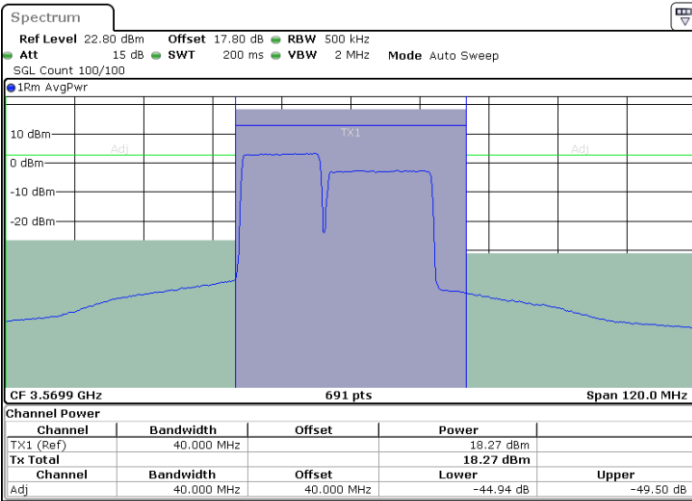

QPSK

Middle Channel / 1RB0 and 1RB99

Middle Channel / 1RB49 and 1RB0

Middle Channel / FullIRB

N/A

LTE Band 48C / 10MHz+20MHz

QPSK

Highest Channel / 1RB0 and 1RB99

Highest Channel / 1RB49 and 1RB0

Highest Channel / FullIRB

N/A

LTE Band 48C / 15MHz+20MHz

QPSK

Lowest Channel / 1RB0 and 1RB9

Lowest Channel / 1RB74 and 1RB0

Date: 28.FEB.2024 13:30:22

Date: 28.FEB.2024 13:31:07

Lowest Channel / FullIRB

N/A

Date: 28.FEB.2024 13:26:40

LTE Band 48C / 15MHz+20MHz

QPSK

Middle Channel / 1RB0 and 1RB99

Middle Channel / 1RB74 and 1RB0

Middle Channel / FullIRB

N/A

LTE Band 48C / 15MHz+20MHz

QPSK

Highest Channel / 1RB0 and 1RB99

Highest Channel / 1RB74 and 1RB0

Highest Channel / FullIRB

N/A