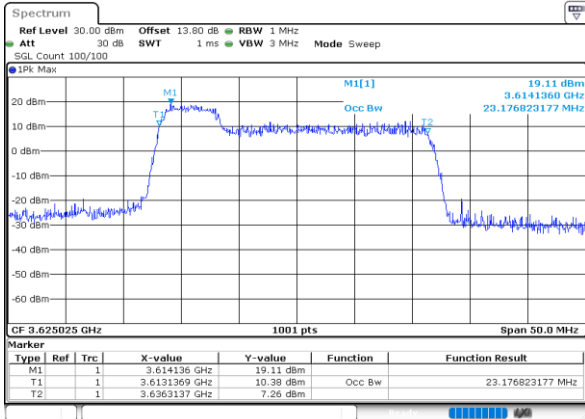

Middle Channel / 20MHz+20MHz

N/A

LTE Band 48C

16QAM

Middle Channel / 5MHz+20MHz

Date: 28.FEB.2024 16:02:19

Middle Channel / 10MHz+20MHz

Date: 28.FEB.2024 16:08:16

LTE Band 48C

16QAM

Middle Channel / 20MHz+20MHz

N/A

LTE Band 48C

64QAM

Middle Channel / 5MHz+20MHz

Middle Channel / 10MHz+20MHz