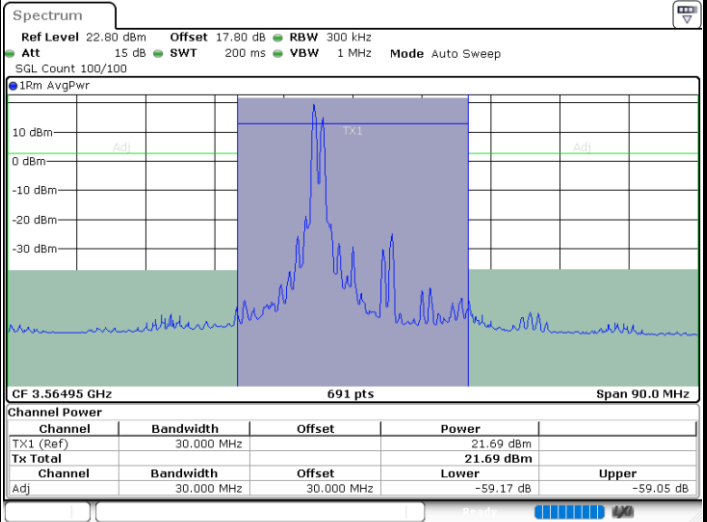

Middle Channel / FullIRB

N/A

LTE Band 48C / 5MHz+20MHz

16QAM

Highest Channel / 1RB0 and 1RB99

Highest Channel / 1RB24 and 1RB0

Highest Channel / FullIRB

N/A

LTE Band 48C / 10MHz+20MHz

16QAM

Lowest Channel / 1RB0 and 1RB99

Lowest Channel / 1RB49 and 1RB0

Date: 28.FEB.2024 11:40:59

Date: 28.FEB.2024 11:43:11

Lowest Channel / FullIRB

N/A

Date: 28.FEB.2024 11:38:46

LTE Band 48C / 10MHz+20MHz

16QAM

Middle Channel / 1RB0 and 1RB99

Middle Channel / 1RB49 and 1RB0

Middle Channel / FullIRB

N/A

LTE Band 48C / 10MHz+20MHz