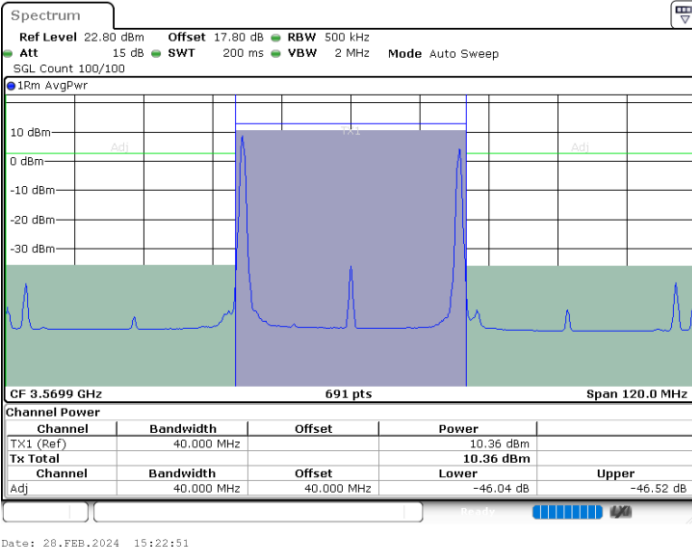

Middle Channel / 1RB99 and 1RB0

Middle Channel / FullIRB

N/A

LTE Band 48C / 20MHz+15MHz

QPSK

Highest Channel / 1RB0 and 1RB74

Highest Channel / 1RB99 and 1RB0

Date: 28.FEB.2024 14:59:31

Date: 28.FEB.2024 15:03:12

Highest Channel / FullIRB

N/A

Date: 28.FEB.2024 14:58:47

LTE Band 48C / 20MHz+20MHz

QPSK

Lowest Channel / 1RB0 and 1RB99

Lowest Channel / 1RB99 and 1RB0

Lowest Channel / FullIRB

N/A

LTE Band 48C / 20MHz+20MHz

QPSK

MiddleChannel / 1RB0 and 1RB99

Middle Channel / 1RB99 and 1RB0

Middle Channel / FullIRB

N/A