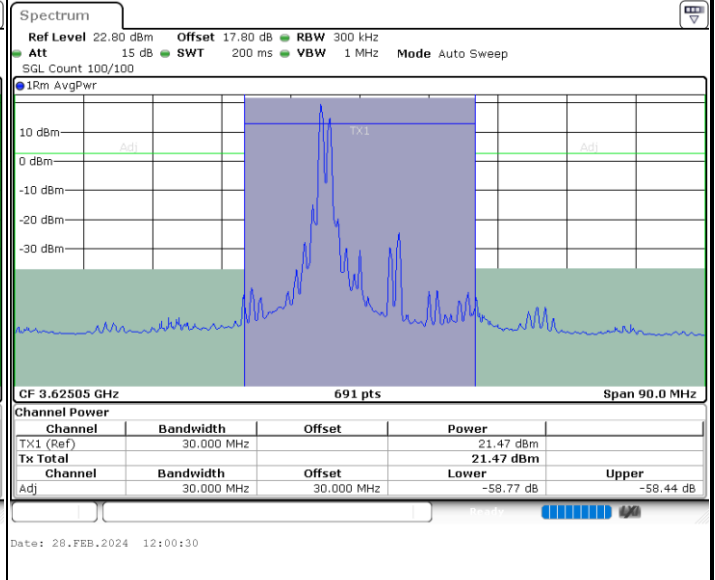

LTE Band 48C / 5MHz+20MHz

QPSK

Highest Channel / 1RB0 and 1RB99

Highest Channel / 1RB24 and 1RB0

Date: 28.FEB.2024 10:27:43

Date: 28.FEB.2024 10:31:23

Highest Channel / FullIRB

N/A

Date: 28.FEB.2024 10:26:58

LTE Band 48C / 10MHz+20MHz

QPSK

Lowest Channel / 1RB0 and 1RB99

Lowest Channel / 1RB49 and 1RB0

Lowest Channel / FullIRB

N/A

LTE Band 48C / 10MHz+20MHz

QPSK

Middle Channel / 1RB0 and 1RB99

Middle Channel / 1RB49 and 1RB0

Middle Channel / FullIRB

N/A

LTE Band 48C / 10MHz+20MHz

QPSK

Highest Channel / 1RB0 and 1RB99

Highest Channel / 1RB49 and 1RB0

Highest Channel / FullIRB

N/A

LTE Band 48C / 15MHz+20MHz

QPSK

Lowest Channel / 1RB0 and 1RB9

Lowest Channel / 1RB74 and 1RB0

Date: 28.FEB.2024 13:30:22