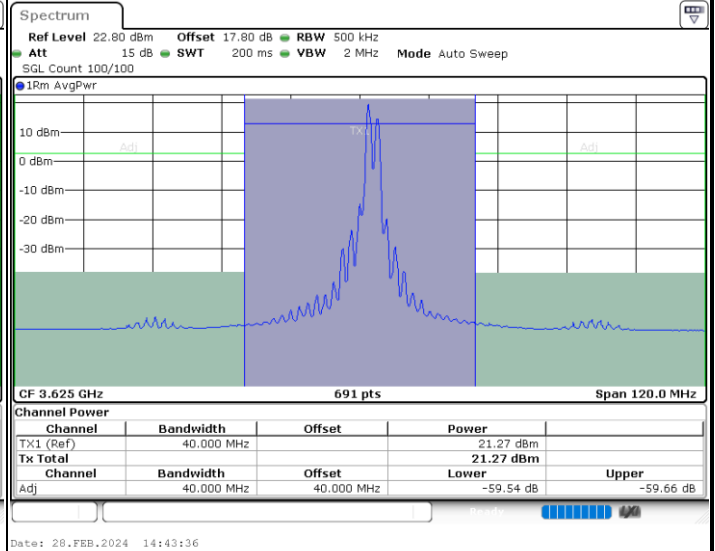

N/A

LTE Band 48C / 20MHz+10MHz

QPSK

Highest Channel / 1RB0 and 1RB49

Highest Channel / 1RB99 and 1RB0

Highest Channel / FullIRB

N/A

LTE Band 48C / 20MHz+15MHz

QPSK

Lowest Channel / 1RB0 and 1RB74

Lowest Channel / 1RB99 and 1RB0

Lowest Channel / FullIRB

N/A

LTE Band 48C / 20MHz+15MHz

QPSK

Middle Channel / 1RB0 and 1RB74

Middle Channel / 1RB99 and 1RB0

Middle Channel / FullIRB

N/A

LTE Band 48C / 20MHz+15MHz

QPSK

Highest Channel / 1RB0 and 1RB74

Highest Channel / 1RB99 and 1RB0

Date: 28.FEB.2024 14:59:31

Date: 28.FEB.2024 15:03:12

Highest Channel / FullIRB

N/A

Date: 28.FEB.2024 14:58:47

LTE Band 48C / 20MHz+20MHz

QPSK

Lowest Channel / 1RB0 and 1RB99

Lowest Channel / 1RB99 and 1RB0