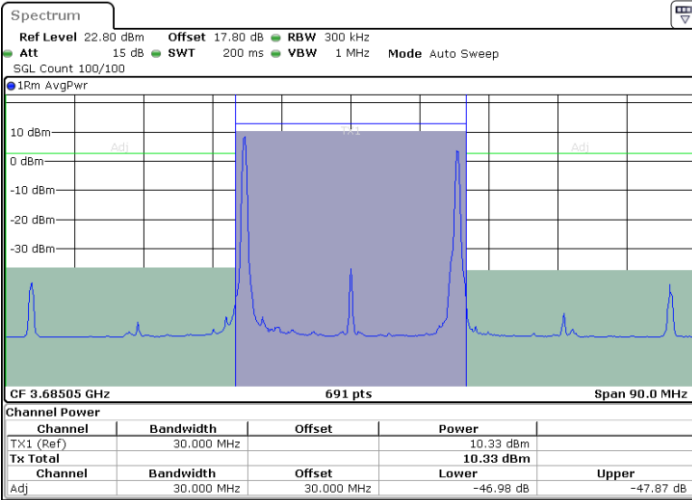

LTE Band 48C / 10MHz+20MHz

16QAM

Highest Channel / 1RB0 and 1RB99

Highest Channel / 1RB49 and 1RB0

Date: 28.FEB.2024 12:17:08