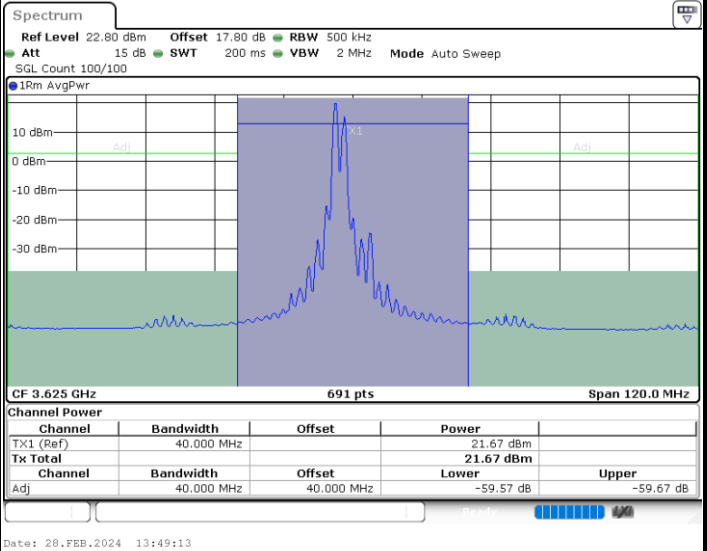

Highest Channel / 1RB49 and 1RB0

Highest Channel / FullIRB

N/A

LTE Band 48C / 15MHz+20MHz

QPSK

Lowest Channel / 1RB0 and 1RB9

Lowest Channel / 1RB74 and 1RB0

Date: 28.FEB.2024 13:30:22

Date: 28.FEB.2024 13:31:07

Lowest Channel / FullIRB

N/A

Date: 28.FEB.2024 13:26:40

LTE Band 48C / 15MHz+20MHz

QPSK

Middle Channel / 1RB0 and 1RB99

Middle Channel / 1RB74 and 1RB0

Middle Channel / FullIRB

N/A

LTE Band 48C / 15MHz+20MHz

QPSK

Highest Channel / 1RB0 and 1RB99

Highest Channel / 1RB74 and 1RB0

Highest Channel / FullIRB

N/A

LTE Band 48C / 20MHz+5MHz

QPSK

Lowest Channel / 1RB0 and 1RB24

Lowest Channel / 1RB99 and 1RB0

Lowest Channel / FullIRB

N/A

LTE Band 48C / 20MHz+5MHz

QPSK