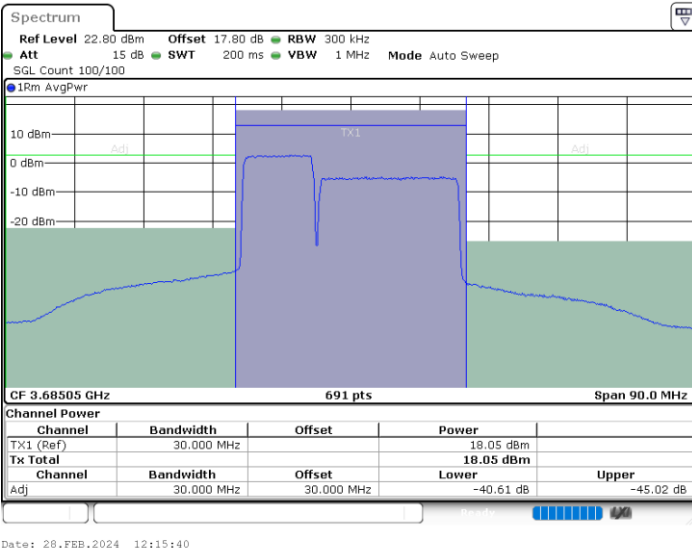

Date: 28.FEB.2024 10:26:58

LTE Band 48C / 10MHz+20MHz

QPSK

Lowest Channel / 1RB0 and 1RB99

Lowest Channel / 1RB49 and 1RB0

Lowest Channel / FullIRB

N/A

LTE Band 48C / 10MHz+20MHz

QPSK

Middle Channel / 1RB0 and 1RB99

Middle Channel / 1RB49 and 1RB0

Middle Channel / FullIRB

N/A

LTE Band 48C / 10MHz+20MHz

QPSK

Highest Channel / 1RB0 and 1RB99

Highest Channel / 1RB49 and 1RB0

Highest Channel / FullIRB

N/A

LTE Band 48C / 15MHz+20MHz

QPSK

Lowest Channel / 1RB0 and 1RB9

Lowest Channel / 1RB74 and 1RB0

Date: 28.FEB.2024 13:30:22