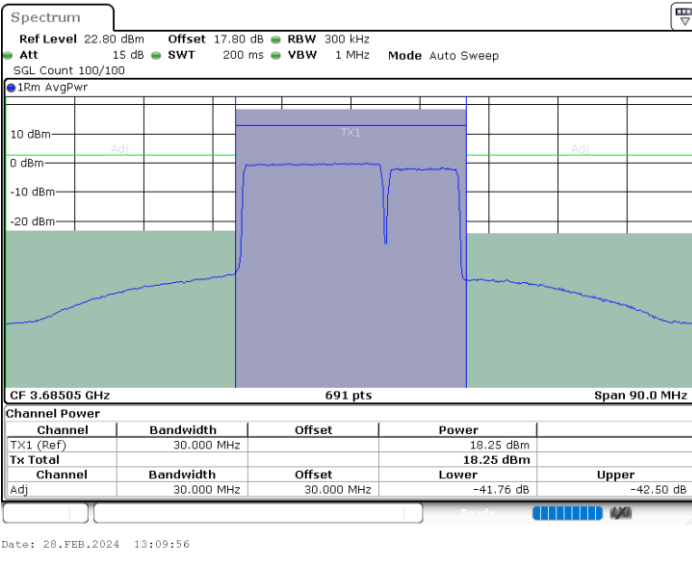

Lowest Channel / 1RB99 and 1RB0

Lowest Channel / FullIRB

N/A

LTE Band 48C / 20MHz+10MHz

QPSK

Middle Channel / 1RB0 and 1RB49

Middle Channel / 1RB99 and 1RB0

Middle Channel / FullIRB

N/A

LTE Band 48C / 20MHz+10MHz

QPSK

Highest Channel / 1RB0 and 1RB49

Highest Channel / 1RB99 and 1RB0

Highest Channel / FullIRB

N/A

LTE Band 48C / 20MHz+15MHz

QPSK

Lowest Channel / 1RB0 and 1RB74

Lowest Channel / 1RB99 and 1RB0

Lowest Channel / FullIRB

N/A

LTE Band 48C / 20MHz+15MHz

QPSK

Middle Channel / 1RB0 and 1RB74