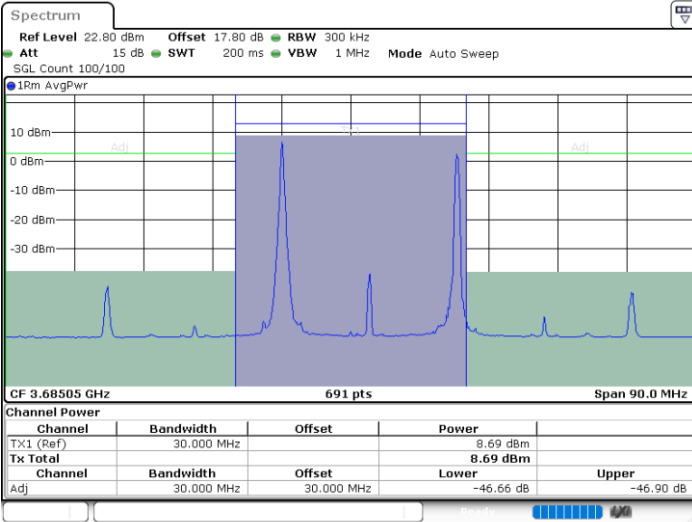

LTE Band 48C / 20MHz+5MHz

QPSK

Lowest Channel / 1RB0 and 1RB24

Lowest Channel / 1RB99 and 1RB0

Lowest Channel / FullIRB

N/A

LTE Band 48C / 20MHz+5MHz

QPSK

Middle Channel / 1RB0 and 1RB24

Middle Channel / 1RB99 and 1RB0

Middle Channel / FullIRB

N/A

LTE Band 48C / 20MHz+5MHz

QPSK

Highest Channel / 1RB0 and 1RB24

Highest Channel / 1RB99 and 1RB0

Date: 28.FEB.2024 11:22:03

Date: 28.FEB.2024 11:25:42

Highest Channel / FullIRB

N/A

Date: 28.FEB.2024 11:21:18

LTE Band 48C / 20MHz+10MHz

QPSK

Lowest Channel / 1RB0 and 1RB49