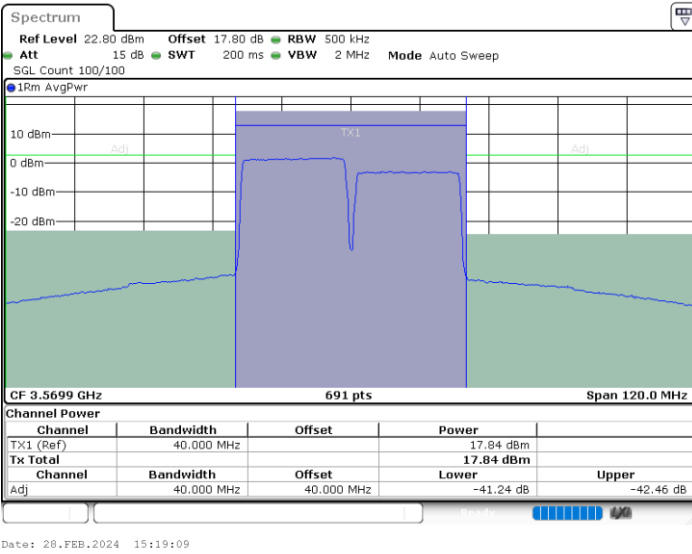

Middle Channel / 1RB99 and 1RB0

Middle Channel / FullIRB

N/A

LTE Band 48C / 20MHz+15MHz

QPSK

Highest Channel / 1RB0 and 1RB74

Highest Channel / 1RB99 and 1RB0

Date: 28.FEB.2024 14:59:31

Date: 28.FEB.2024 15:03:12

Highest Channel / FullIRB

N/A

Date: 28.FEB.2024 14:58:47

LTE Band 48C / 20MHz+20MHz

QPSK

Lowest Channel / 1RB0 and 1RB99

Lowest Channel / 1RB99 and 1RB0

Lowest Channel / FullIRB

N/A

LTE Band 48C / 20MHz+20MHz

QPSK

MiddleChannel / 1RB0 and 1RB99

Middle Channel / 1RB99 and 1RB0

Middle Channel / FullIRB

N/A

LTE Band 48C / 20MHz+20MHz

QPSK

Highest Channel / 1RB0 and 1RB99

Highest Channel / 1RB99 and 1RB0

Highest Channel / FullIRB

N/A

LTE Band 48C / 5MHz+20MHz

16QAM