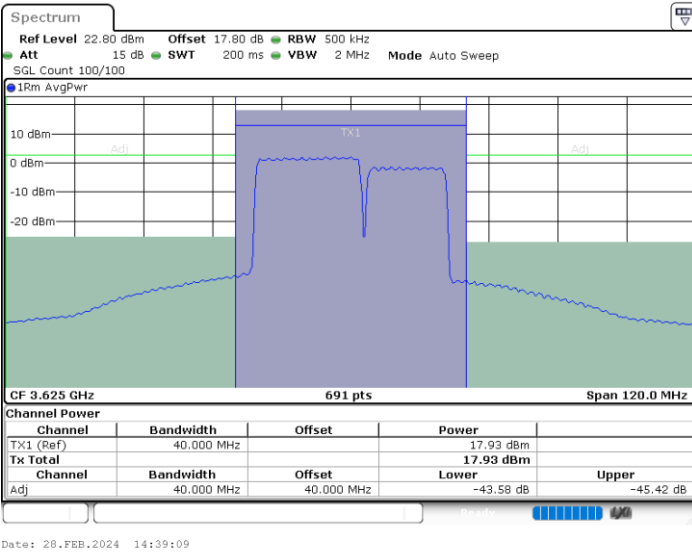

N/A

LTE Band 48C / 20MHz+10MHz

QPSK

Highest Channel / 1RB0 and 1RB49

Highest Channel / 1RB99 and 1RB0

Highest Channel / FullIRB

N/A

LTE Band 48C / 20MHz+15MHz

QPSK

Lowest Channel / 1RB0 and 1RB74

Lowest Channel / 1RB99 and 1RB0

Lowest Channel / FullIRB

N/A

LTE Band 48C / 20MHz+15MHz

QPSK

Middle Channel / 1RB0 and 1RB74

Middle Channel / 1RB99 and 1RB0

Middle Channel / FullIRB

N/A

LTE Band 48C / 20MHz+15MHz

QPSK

Highest Channel / 1RB0 and 1RB74

Highest Channel / 1RB99 and 1RB0

Date: 28.FEB.2024 14:59:31

Date: 28.FEB.2024 15:03:12

Highest Channel / FullIRB

N/A

Date: 28.FEB.2024 14:58:47

LTE Band 48C / 20MHz+20MHz

QPSK

Lowest Channel / 1RB0 and 1RB99

Lowest Channel / 1RB99 and 1RB0