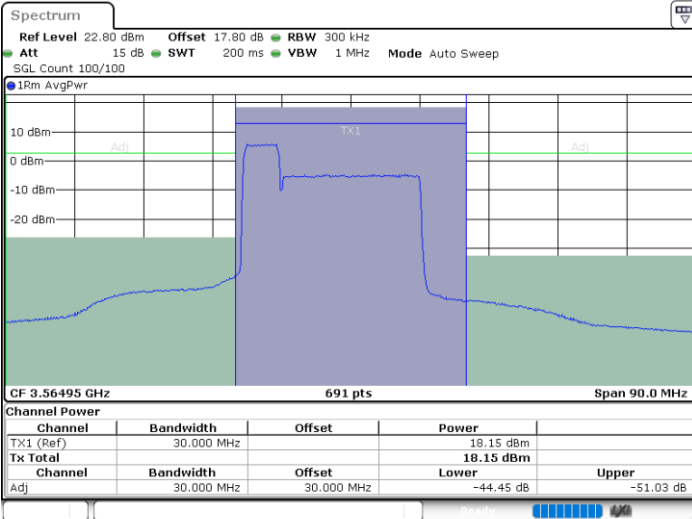

Lowest Channel / FullIRB

N/A

Date: 28.FEB.2024 09:37:56