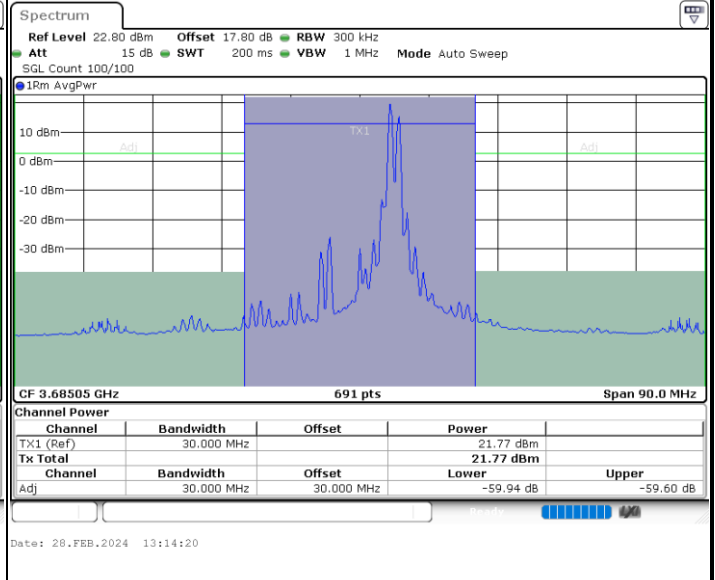

Lowest Channel / 1RB99 and 1RB0

Lowest Channel / FullIRB

N/A

LTE Band 48C / 20MHz+10MHz

QPSK

Middle Channel / 1RB0 and 1RB49

Middle Channel / 1RB99 and 1RB0

Middle Channel / FullIRB

N/A

LTE Band 48C / 20MHz+10MHz

QPSK

Highest Channel / 1RB0 and 1RB49

Highest Channel / 1RB99 and 1RB0

Highest Channel / FullIRB

N/A

LTE Band 48C / 20MHz+15MHz

QPSK

Lowest Channel / 1RB0 and 1RB74

Lowest Channel / 1RB99 and 1RB0

Lowest Channel / FullIRB

N/A

LTE Band 48C / 20MHz+15MHz

QPSK

Middle Channel / 1RB0 and 1RB74