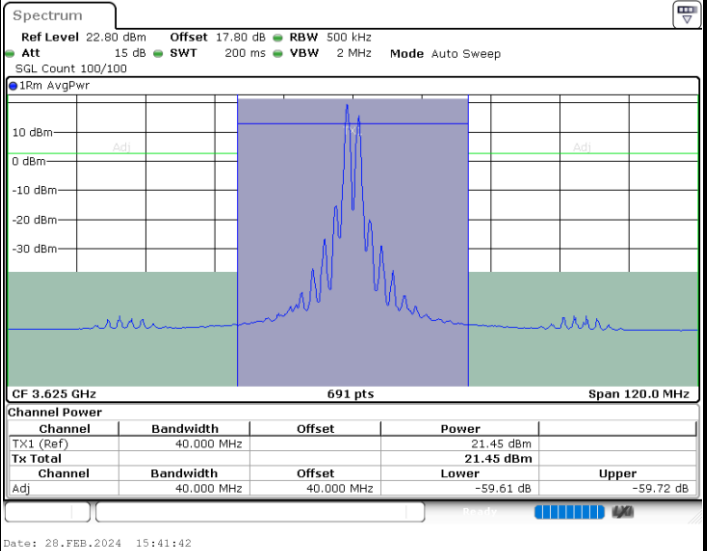

Date: 28.FEB.2024 15:03:12

Highest Channel / FullIRB

N/A

Date: 28.FEB.2024 14:58:47

LTE Band 48C / 20MHz+20MHz

QPSK

Lowest Channel / 1RB0 and 1RB99

Lowest Channel / 1RB99 and 1RB0

Lowest Channel / FullIRB

N/A

LTE Band 48C / 20MHz+20MHz

QPSK

MiddleChannel / 1RB0 and 1RB99

Middle Channel / 1RB99 and 1RB0

Middle Channel / FullIRB

N/A

LTE Band 48C / 20MHz+20MHz

QPSK

Highest Channel / 1RB0 and 1RB99

Highest Channel / 1RB99 and 1RB0

Highest Channel / FullIRB

N/A

LTE Band 48C / 5MHz+20MHz

16QAM