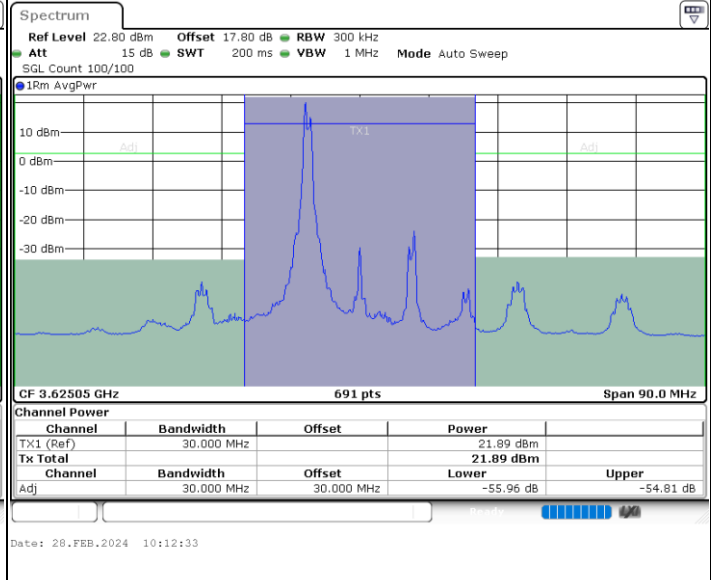

LTE Band 48C / 20MHz+20MHz

QPSK

Highest Channel / 1RB0 and 1RB99

Highest Channel / 1RB99 and 1RB0

Highest Channel / FullIRB

N/A

LTE Band 48C / 5MHz+20MHz

16QAM

Lowest Channel / 1RB0 and 1RB99

Lowest Channel / 1RB24 and 1RB0

Lowest Channel / FullIRB

N/A

LTE Band 48C / 5MHz+20MHz

16QAM

Middle Channel / 1RB0 and 1RB99

Middle Channel / 1RB24 and 1RB0

Middle Channel / FullIRB

N/A

LTE Band 48C / 5MHz+20MHz

16QAM

Highest Channel / 1RB0 and 1RB99

Highest Channel / 1RB24 and 1RB0

Highest Channel / FullIRB

N/A