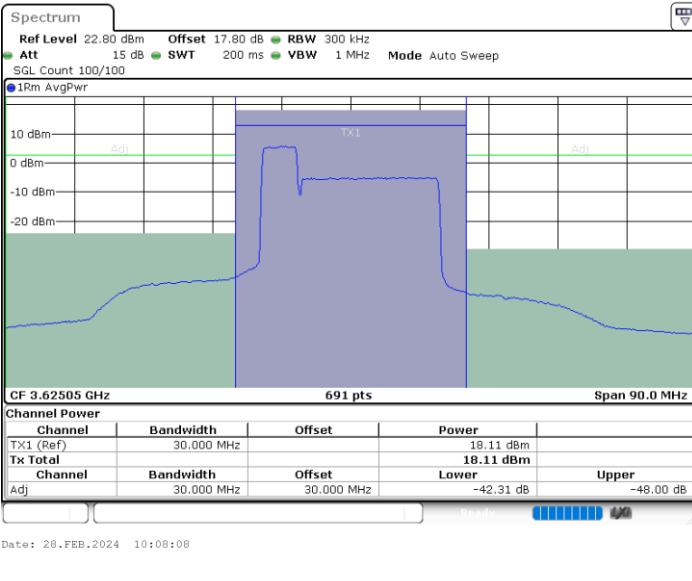

LTE Band 48C / 20MHz+20MHz

QPSK

Highest Channel / 1RB0 and 1RB99

Highest Channel / 1RB99 and 1RB0

Highest Channel / FullIRB

N/A

LTE Band 48C / 5MHz+20MHz

16QAM

Lowest Channel / 1RB0 and 1RB99

Lowest Channel / 1RB24 and 1RB0

Lowest Channel / FullIRB

N/A

LTE Band 48C / 5MHz+20MHz

16QAM

Middle Channel / 1RB0 and 1RB99

Middle Channel / 1RB24 and 1RB0

Middle Channel / FullIRB

N/A

LTE Band 48C / 5MHz+20MHz

16QAM

Highest Channel / 1RB0 and 1RB99

Highest Channel / 1RB24 and 1RB0

Highest Channel / FullIRB

N/A

LTE Band 48C / 10MHz+20MHz

16QAM

Lowest Channel / 1RB0 and 1RB99

Lowest Channel / 1RB49 and 1RB0

Date: 28.FEB.2024 11:40:59

Date: 28.FEB.2024 11:43:11

Lowest Channel / FullIRB

N/A