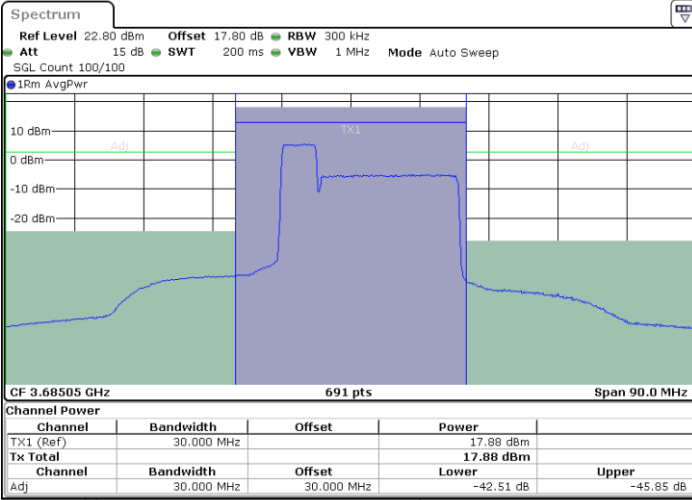

N/A

Date: 28.FEB.2024 09:37:56

LTE Band 48C / 5MHz+20MHz

QPSK

Middle Channel / 1RB0 and 1RB99

Middle Channel / 1RB24 and 1RB0

Middle Channel / FullIRB

N/A

LTE Band 48C / 5MHz+20MHz

QPSK

Highest Channel / 1RB0 and 1RB99

Highest Channel / 1RB24 and 1RB0

Date: 28.FEB.2024 10:27:43

Date: 28.FEB.2024 10:31:23

Highest Channel / FullIRB

N/A

Date: 28.FEB.2024 10:26:58

LTE Band 48C / 10MHz+20MHz

QPSK

Lowest Channel / 1RB0 and 1RB99

Lowest Channel / 1RB49 and 1RB0

Lowest Channel / FullIRB

N/A

LTE Band 48C / 10MHz+20MHz