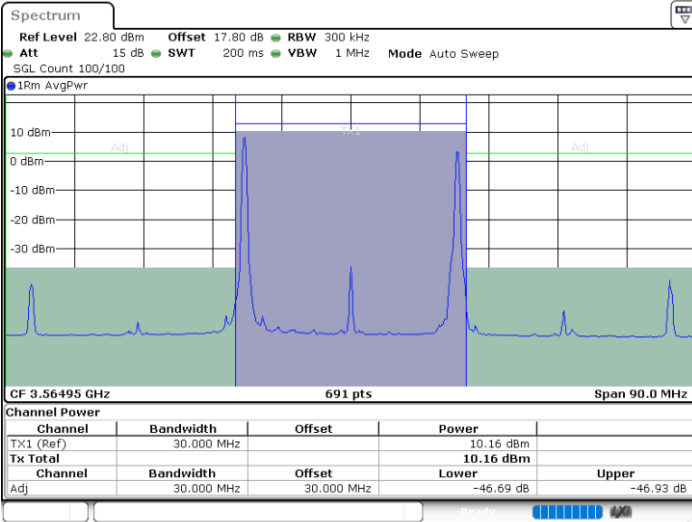

Lowest Channel / 1RB0 and 1RB99

Lowest Channel / 1RB24 and 1RB0

Lowest Channel / FullIRB

N/A

LTE Band 48C / 5MHz+20MHz

16QAM

Middle Channel / 1RB0 and 1RB99

Middle Channel / 1RB24 and 1RB0

Middle Channel / FullIRB

N/A

LTE Band 48C / 5MHz+20MHz

16QAM

Highest Channel / 1RB0 and 1RB99

Highest Channel / 1RB24 and 1RB0

Highest Channel / FullIRB

N/A

LTE Band 48C / 10MHz+20MHz

16QAM

Lowest Channel / 1RB0 and 1RB99

Lowest Channel / 1RB49 and 1RB0

Date: 28.FEB.2024 11:40:59

Date: 28.FEB.2024 11:43:11

Lowest Channel / FullIRB

N/A