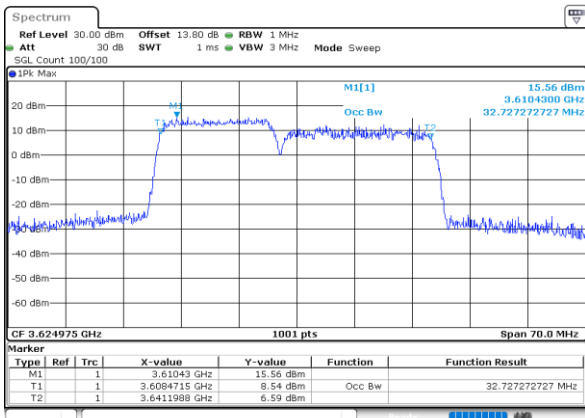

Middle Channel / 15MHz+20MHz

Date: 28.FEB.2024 16:14:45