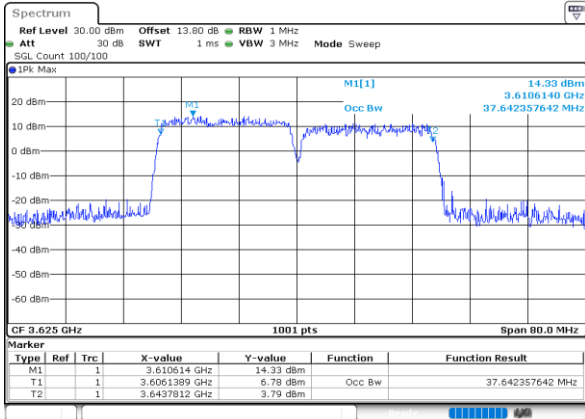

LTE Band 48C

QPSK

Middle Channel / 20MHz+20MHz

N/A