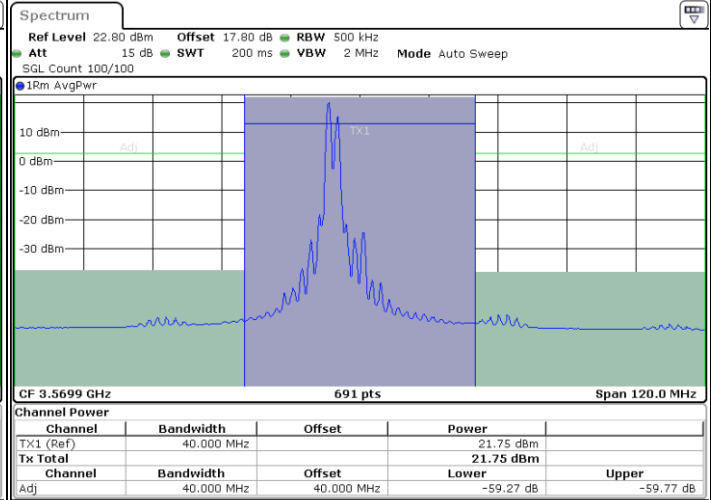

QPSK

Middle Channel / 1RB0 and 1RB99

Middle Channel / 1RB49 and 1RB0

Middle Channel / FullIRB

N/A

LTE Band 48C / 10MHz+20MHz

QPSK

Highest Channel / 1RB0 and 1RB99

Highest Channel / 1RB49 and 1RB0

Highest Channel / FullIRB

N/A

LTE Band 48C / 15MHz+20MHz

QPSK

Lowest Channel / 1RB0 and 1RB9

Lowest Channel / 1RB74 and 1RB0

Date: 28.FEB.2024 13:30:22

Date: 28.FEB.2024 13:31:07

Lowest Channel / FullIRB

N/A

Date: 28.FEB.2024 13:26:40

LTE Band 48C / 15MHz+20MHz

QPSK

Middle Channel / 1RB0 and 1RB99

Middle Channel / 1RB74 and 1RB0

Middle Channel / FullIRB

N/A

LTE Band 48C / 15MHz+20MHz

QPSK

Highest Channel / 1RB0 and 1RB99

Highest Channel / 1RB74 and 1RB0

Highest Channel / FullIRB

N/A