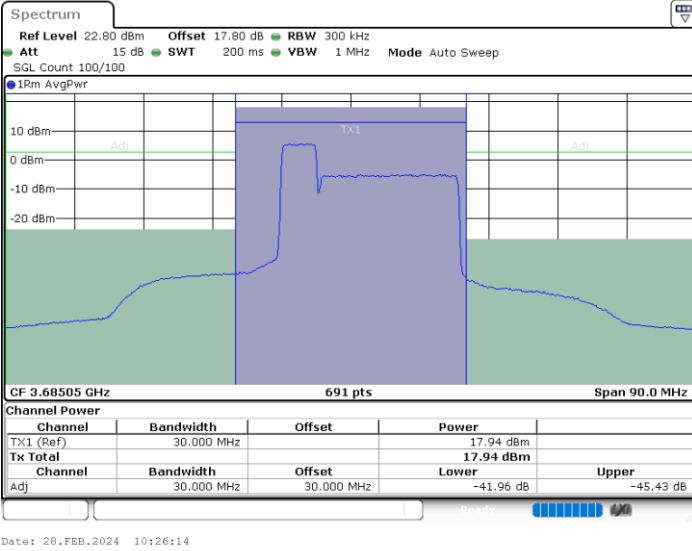

Lowest Channel / 1RB0 and 1RB99

Lowest Channel / 1RB24 and 1RB0

Lowest Channel / FullIRB

N/A

LTE Band 48C / 5MHz+20MHz

16QAM

Middle Channel / 1RB0 and 1RB99

Middle Channel / 1RB24 and 1RB0

Middle Channel / FullIRB

N/A

LTE Band 48C / 5MHz+20MHz

16QAM

Highest Channel / 1RB0 and 1RB99

Highest Channel / 1RB24 and 1RB0

Highest Channel / FullIRB

N/A

LTE Band 48C / 10MHz+20MHz

16QAM

Lowest Channel / 1RB0 and 1RB99

Lowest Channel / 1RB49 and 1RB0

Date: 28.FEB.2024 11:40:59

Date: 28.FEB.2024 11:43:11

Lowest Channel / FullIRB

N/A