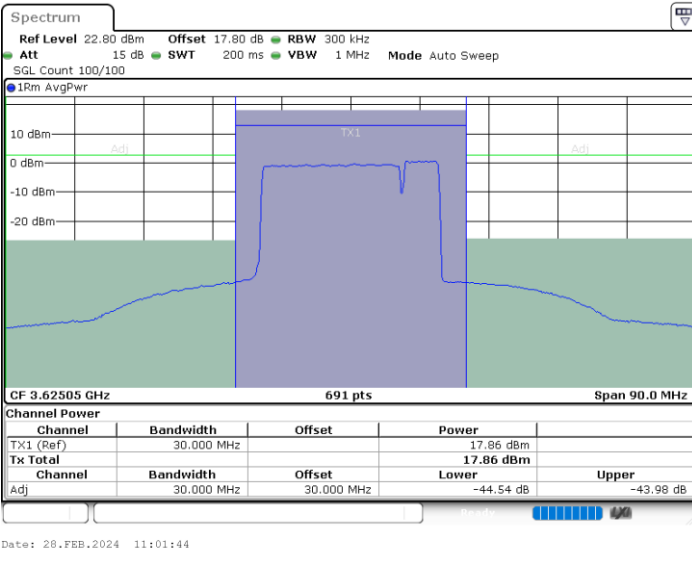

Middle Channel / FullIRB

N/A

LTE Band 48C / 15MHz+20MHz

QPSK

Highest Channel / 1RB0 and 1RB99

Highest Channel / 1RB74 and 1RB0

Highest Channel / FullIRB

N/A

LTE Band 48C / 20MHz+5MHz

QPSK

Lowest Channel / 1RB0 and 1RB24

Lowest Channel / 1RB99 and 1RB0

Lowest Channel / FullIRB

N/A

LTE Band 48C / 20MHz+5MHz

QPSK

Middle Channel / 1RB0 and 1RB24

Middle Channel / 1RB99 and 1RB0

Middle Channel / FullIRB

N/A

LTE Band 48C / 20MHz+5MHz

QPSK

Highest Channel / 1RB0 and 1RB24

Highest Channel / 1RB99 and 1RB0