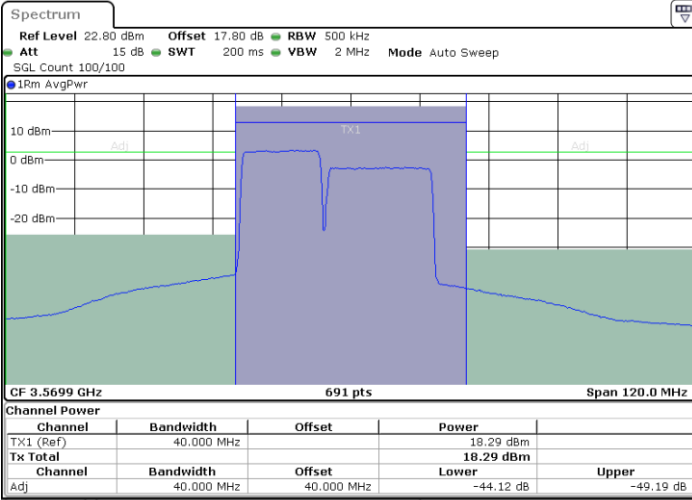

16QAM

Highest Channel / 1RB0 and 1RB99

Highest Channel / 1RB49 and 1RB0

Date: 28.FEB.2024 12:17:08

Date: 28.FEB.2024 12:19:20

Highest Channel / FullIRB

N/A

Date: 28.FEB.2024 12:14:56

LTE Band 48C / 15MHz+20MHz

16QAM

Lowest Channel / 1RB0 and 1RB9

Lowest Channel / 1RB74 and 1RB0

Date: 28.FEB.2024 13:29:38

Date: 28.FEB.2024 13:31:51

Lowest Channel / FullIRB

N/A

Date: 28.FEB.2024 13:27:24

LTE Band 48C / 15MHz+20MHz

16QAM

Middle Channel / 1RB0 and 1RB99

Middle Channel / 1RB74 and 1RB0

Middle Channel / FullIRB

N/A

LTE Band 48C / 15MHz+20MHz