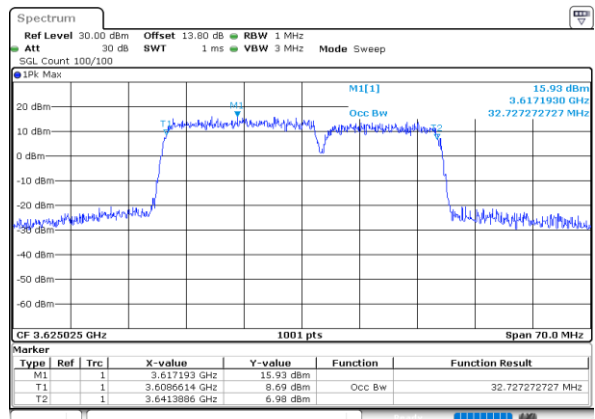

Middle Channel / 15MHz+20MHz

Middle Channel / 20MHz+5MHz

Middle Channel / 20MHz+10MHz

Middle Channel / 20MHz+15MHz

LTE Band 48C

64QAM

Middle Channel / 20MHz+20MHz

N/A

ACLR

LTE Band 48C / 5MHz+20MHz

QPSK

Lowest Channel / 1RB0 and 1RB99

Lowest Channel / 1RB24 and 1RB0

Date: 28.FEB.2024 09:41:36

Date: 28.FEB.2024 09:53:45

Lowest Channel / FullIRB