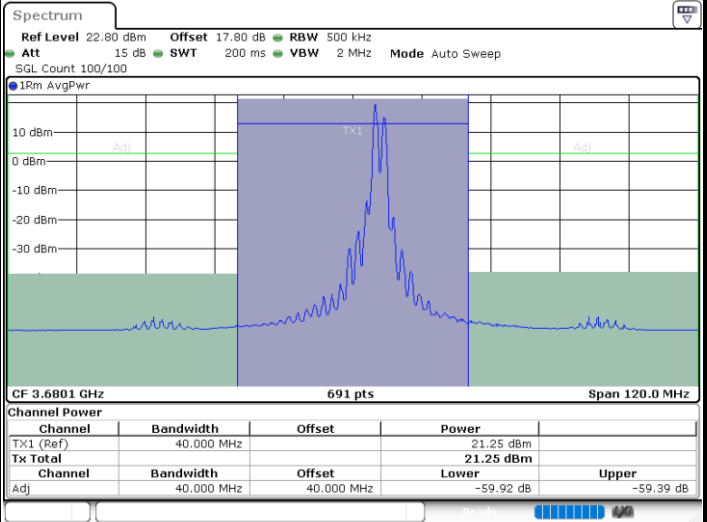

QPSK

Lowest Channel / 1RB0 and 1RB74

Lowest Channel / 1RB99 and 1RB0

Lowest Channel / FullIRB

N/A

LTE Band 48C / 20MHz+15MHz

QPSK

Middle Channel / 1RB0 and 1RB74

Middle Channel / 1RB99 and 1RB0

Middle Channel / FullIRB

N/A

LTE Band 48C / 20MHz+15MHz

QPSK

Highest Channel / 1RB0 and 1RB74

Highest Channel / 1RB99 and 1RB0

Date: 28.FEB.2024 14:59:31

Date: 28.FEB.2024 15:03:12

Highest Channel / FullIRB

N/A

Date: 28.FEB.2024 14:58:47

LTE Band 48C / 20MHz+20MHz

QPSK

Lowest Channel / 1RB0 and 1RB99

Lowest Channel / 1RB99 and 1RB0