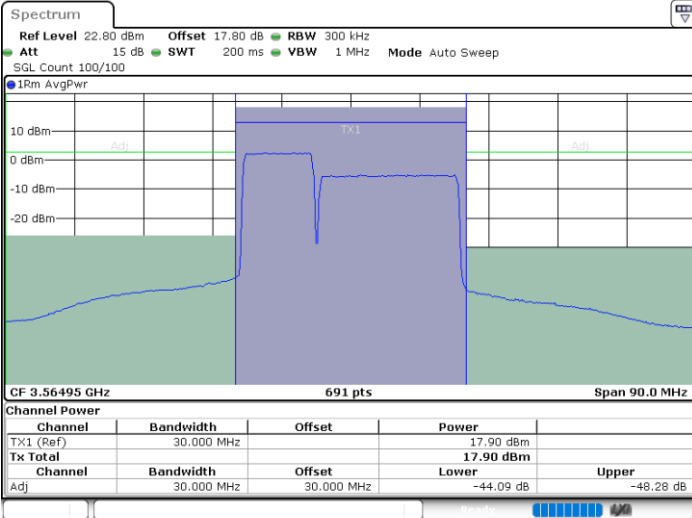

Middle Channel / FullIRB

N/A

LTE Band 48C / 5MHz+20MHz

16QAM

Highest Channel / 1RB0 and 1RB99

Highest Channel / 1RB24 and 1RB0

Highest Channel / FullIRB

N/A

LTE Band 48C / 10MHz+20MHz

16QAM

Lowest Channel / 1RB0 and 1RB99

Lowest Channel / 1RB49 and 1RB0

Date: 28.FEB.2024 11:40:59

Date: 28.FEB.2024 11:43:11

Lowest Channel / FullIRB

N/A

Date: 28.FEB.2024 11:38:46

LTE Band 48C / 10MHz+20MHz

16QAM

Middle Channel / 1RB0 and 1RB99

Middle Channel / 1RB49 and 1RB0

Middle Channel / FullIRB

N/A

LTE Band 48C / 10MHz+20MHz