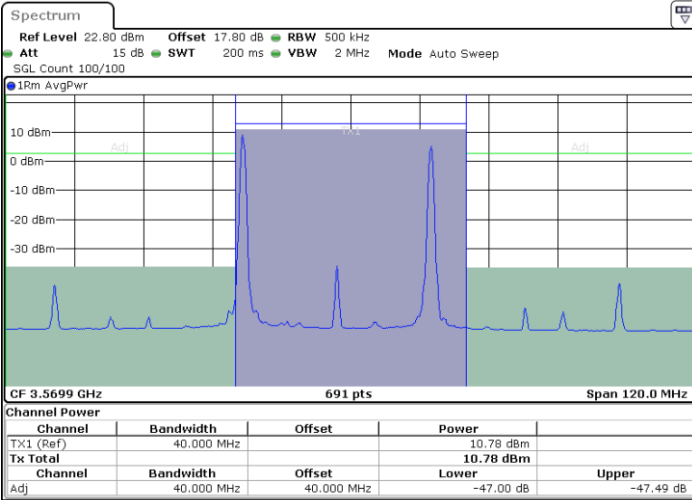

QPSK

Middle Channel / 1RB0 and 1RB99

Middle Channel / 1RB49 and 1RB0

Middle Channel / FullIRB

N/A

LTE Band 48C / 10MHz+20MHz

QPSK

Highest Channel / 1RB0 and 1RB99

Highest Channel / 1RB49 and 1RB0

Highest Channel / FullIRB

N/A

LTE Band 48C / 15MHz+20MHz

QPSK

Lowest Channel / 1RB0 and 1RB9

Lowest Channel / 1RB74 and 1RB0

Date: 28.FEB.2024 13:30:22

Date: 28.FEB.2024 13:31:07

Lowest Channel / FullIRB

N/A

Date: 28.FEB.2024 13:26:40

LTE Band 48C / 15MHz+20MHz

QPSK

Middle Channel / 1RB0 and 1RB99

Middle Channel / 1RB74 and 1RB0