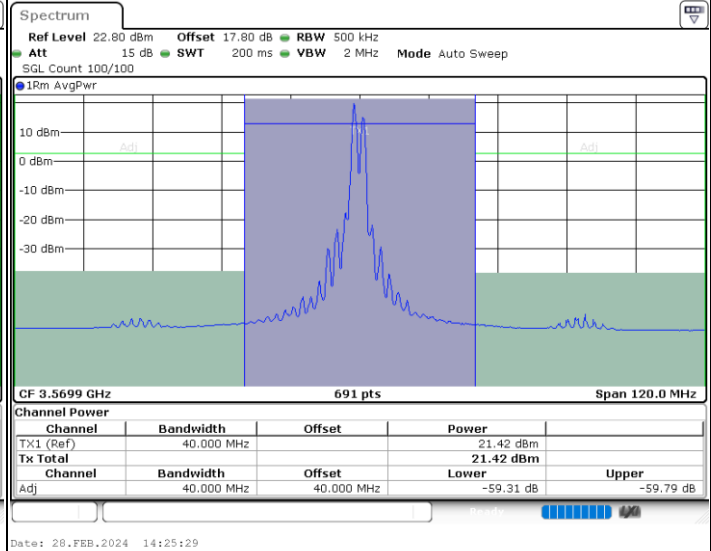

Lowest Channel / 1RB99 and 1RB0

Lowest Channel / FullIRB

N/A

LTE Band 48C / 20MHz+10MHz

QPSK

Middle Channel / 1RB0 and 1RB49

Middle Channel / 1RB99 and 1RB0

Middle Channel / FullIRB

N/A

LTE Band 48C / 20MHz+10MHz

QPSK

Highest Channel / 1RB0 and 1RB49

Highest Channel / 1RB99 and 1RB0

Highest Channel / FullIRB

N/A

LTE Band 48C / 20MHz+15MHz

QPSK

Lowest Channel / 1RB0 and 1RB74

Lowest Channel / 1RB99 and 1RB0

Lowest Channel / FullIRB

N/A

LTE Band 48C / 20MHz+15MHz

QPSK

Middle Channel / 1RB0 and 1RB74

Middle Channel / 1RB99 and 1RB0

Middle Channel / FullIRB

N/A

LTE Band 48C / 20MHz+15MHz

QPSK

Highest Channel / 1RB0 and 1RB74

Highest Channel / 1RB99 and 1RB0

Date: 28.FEB.2024 14:59:31