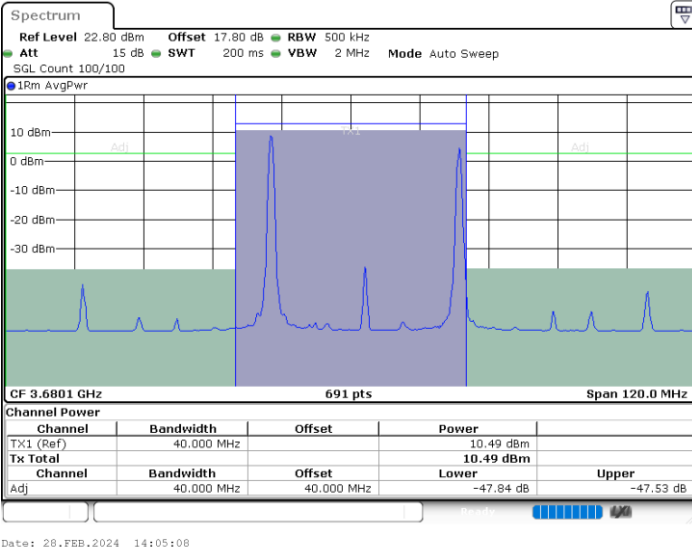

Middle Channel / FullIRB

N/A

LTE Band 48C / 15MHz+20MHz

QPSK

Highest Channel / 1RB0 and 1RB99

Highest Channel / 1RB74 and 1RB0

Highest Channel / FullIRB

N/A

LTE Band 48C / 20MHz+5MHz

QPSK

Lowest Channel / 1RB0 and 1RB24

Lowest Channel / 1RB99 and 1RB0

Lowest Channel / FullIRB

N/A

LTE Band 48C / 20MHz+5MHz

QPSK