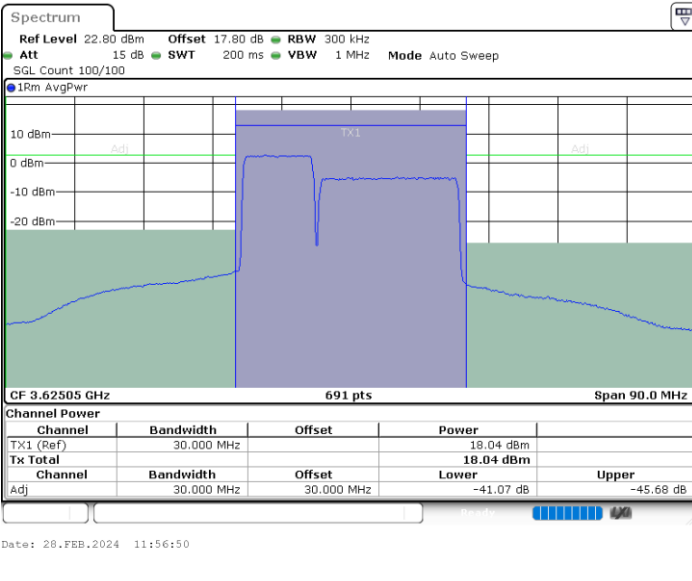

LTE Band 48C / 10MHz+20MHz

16QAM

Lowest Channel / 1RB0 and 1RB99

Lowest Channel / 1RB49 and 1RB0

Date: 28.FEB.2024 11:40:59

Date: 28.FEB.2024 11:43:11

Lowest Channel / FullIRB

N/A

Date: 28.FEB.2024 11:38:46

LTE Band 48C / 10MHz+20MHz

16QAM

Middle Channel / 1RB0 and 1RB99

Middle Channel / 1RB49 and 1RB0

Middle Channel / FullIRB

N/A

LTE Band 48C / 10MHz+20MHz

16QAM

Highest Channel / 1RB0 and 1RB99

Highest Channel / 1RB49 and 1RB0

Date: 28.FEB.2024 12:17:08

Date: 28.FEB.2024 12:19:20

Highest Channel / FullIRB

N/A

Date: 28.FEB.2024 12:14:56

LTE Band 48C / 15MHz+20MHz

16QAM

Lowest Channel / 1RB0 and 1RB9

Lowest Channel / 1RB74 and 1RB0

Date: 28.FEB.2024 13:29:38

Date: 28.FEB.2024 13:31:51

Lowest Channel / FullIRB

N/A