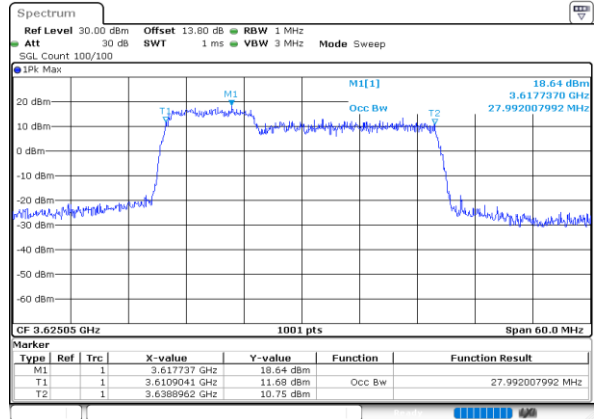

LTE Band 48C

16QAM

Middle Channel / 20MHz+20MHz

N/A

LTE Band 48C

64QAM

Middle Channel / 5MHz+20MHz

Middle Channel / 10MHz+20MHz

Middle Channel / 15MHz+20MHz

Middle Channel / 20MHz+5MHz

Middle Channel / 20MHz+10MHz

Middle Channel / 20MHz+15MHz

LTE Band 48C

64QAM

Middle Channel / 20MHz+20MHz

N/A

ACLR

LTE Band 48C / 5MHz+20MHz

QPSK

Lowest Channel / 1RB0 and 1RB99

Lowest Channel / 1RB24 and 1RB0

Date: 28.FEB.2024 09:41:36

Date: 28.FEB.2024 09:53:45

Lowest Channel / FullIRB