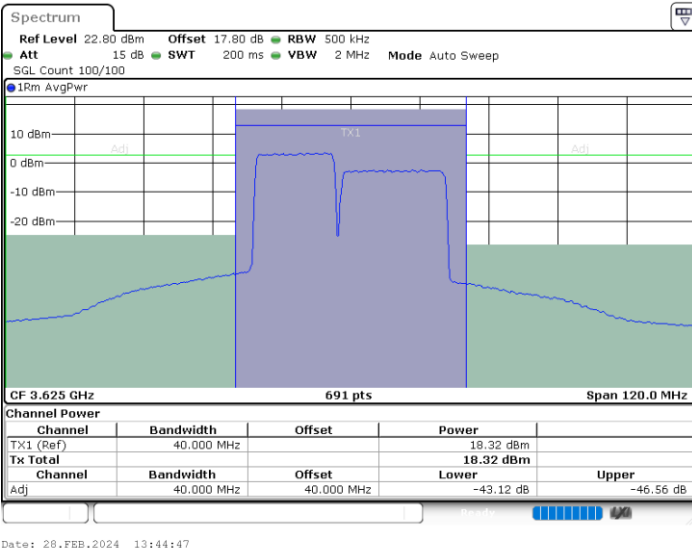

Highest Channel / 1RB49 and 1RB0

Highest Channel / FullIRB

N/A

LTE Band 48C / 15MHz+20MHz

QPSK

Lowest Channel / 1RB0 and 1RB9

Lowest Channel / 1RB74 and 1RB0

Date: 28.FEB.2024 13:30:22

Date: 28.FEB.2024 13:31:07

Lowest Channel / FullIRB

N/A

Date: 28.FEB.2024 13:26:40

LTE Band 48C / 15MHz+20MHz

QPSK

Middle Channel / 1RB0 and 1RB99

Middle Channel / 1RB74 and 1RB0

Middle Channel / FullIRB

N/A

LTE Band 48C / 15MHz+20MHz

QPSK

Highest Channel / 1RB0 and 1RB99

Highest Channel / 1RB74 and 1RB0

Highest Channel / FullIRB

N/A