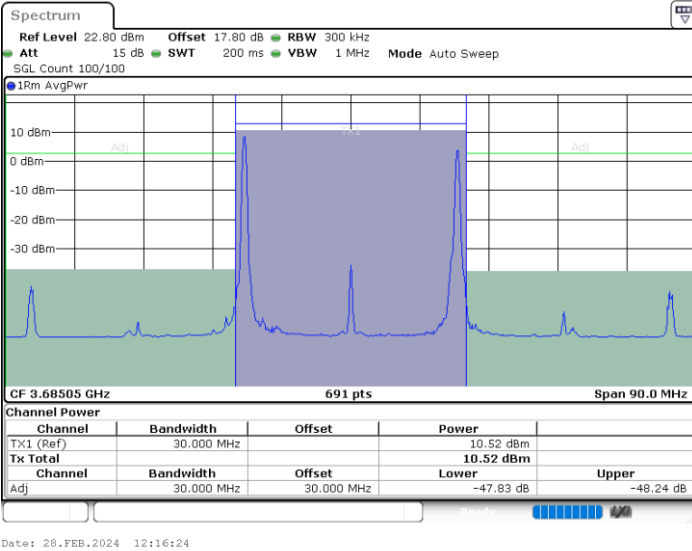

QPSK

Middle Channel / 1RB0 and 1RB99

Middle Channel / 1RB49 and 1RB0

Middle Channel / FullIRB

N/A

LTE Band 48C / 10MHz+20MHz

QPSK

Highest Channel / 1RB0 and 1RB99

Highest Channel / 1RB49 and 1RB0

Highest Channel / FullIRB

N/A

LTE Band 48C / 15MHz+20MHz

QPSK

Lowest Channel / 1RB0 and 1RB9

Lowest Channel / 1RB74 and 1RB0

Date: 28.FEB.2024 13:30:22