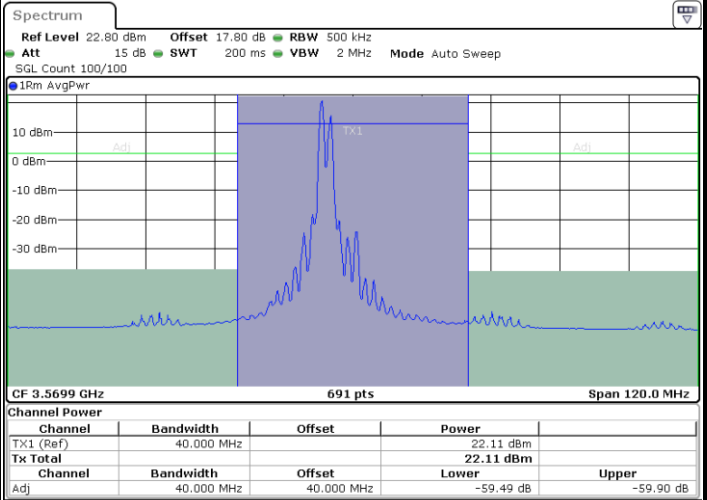

LTE Band 48C / 15MHz+20MHz

16QAM

Lowest Channel / 1RB0 and 1RB9

Lowest Channel / 1RB74 and 1RB0

Date: 28.FEB.2024 13:29:38

Date: 28.FEB.2024 13:31:51

Lowest Channel / FullIRB

N/A

Date: 28.FEB.2024 13:27:24

LTE Band 48C / 15MHz+20MHz

16QAM

Middle Channel / 1RB0 and 1RB99

Middle Channel / 1RB74 and 1RB0

Middle Channel / FullIRB

N/A

LTE Band 48C / 15MHz+20MHz