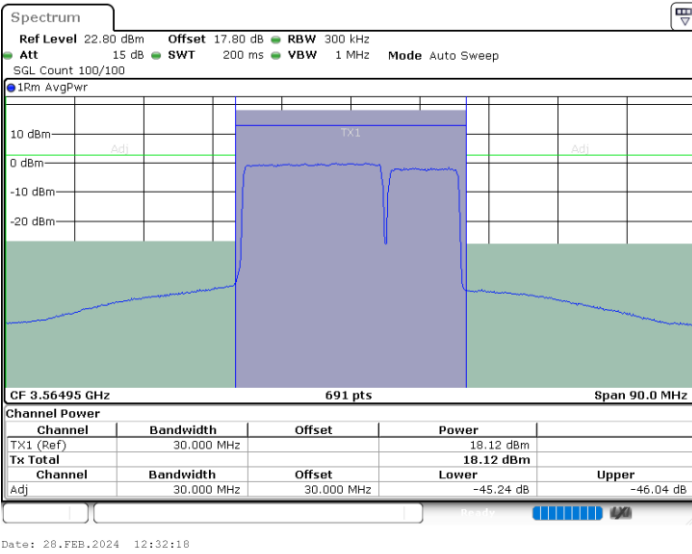

Middle Channel / 1RB0 and 1RB24

Middle Channel / 1RB99 and 1RB0

Middle Channel / FullIRB

N/A

LTE Band 48C / 20MHz+5MHz

QPSK

Highest Channel / 1RB0 and 1RB24

Highest Channel / 1RB99 and 1RB0

Date: 28.FEB.2024 11:22:03

Date: 28.FEB.2024 11:25:42

Highest Channel / FullIRB

N/A

Date: 28.FEB.2024 11:21:18

LTE Band 48C / 20MHz+10MHz

QPSK

Lowest Channel / 1RB0 and 1RB49

Lowest Channel / 1RB99 and 1RB0

Lowest Channel / FullIRB

N/A

LTE Band 48C / 20MHz+10MHz

QPSK

Middle Channel / 1RB0 and 1RB49

Middle Channel / 1RB99 and 1RB0

Middle Channel / FullIRB