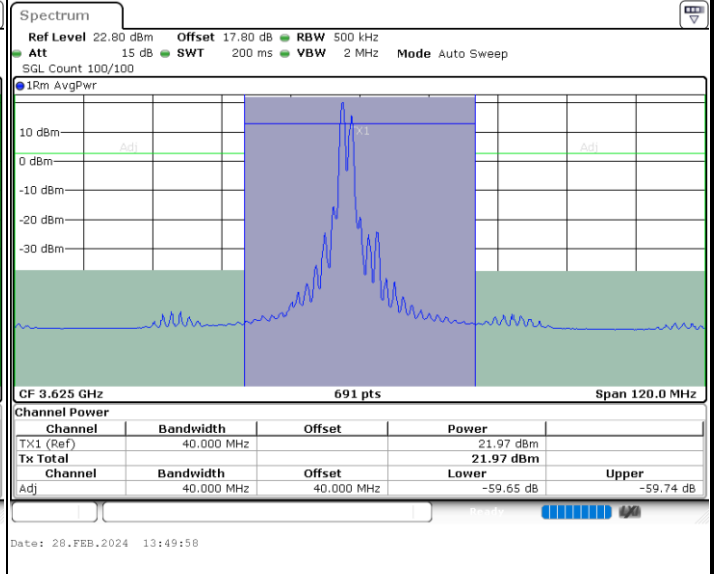

LTE Band 48C / 15MHz+20MHz

16QAM

Lowest Channel / 1RB0 and 1RB9

Lowest Channel / 1RB74 and 1RB0

Date: 28.FEB.2024 13:29:38

Date: 28.FEB.2024 13:31:51

Lowest Channel / FullIRB

N/A

Date: 28.FEB.2024 13:27:24

LTE Band 48C / 15MHz+20MHz

16QAM

Middle Channel / 1RB0 and 1RB99

Middle Channel / 1RB74 and 1RB0

Middle Channel / FullIRB

N/A

LTE Band 48C / 15MHz+20MHz

16QAM

Highest Channel / 1RB0 and 1RB99

Highest Channel / 1RB74 and 1RB0

Date: 28.FEB.2024 14:05:52

Date: 28.FEB.2024 14:08:04

Highest Channel / FullIRB

N/A

Date: 28.FEB.2024 14:03:40