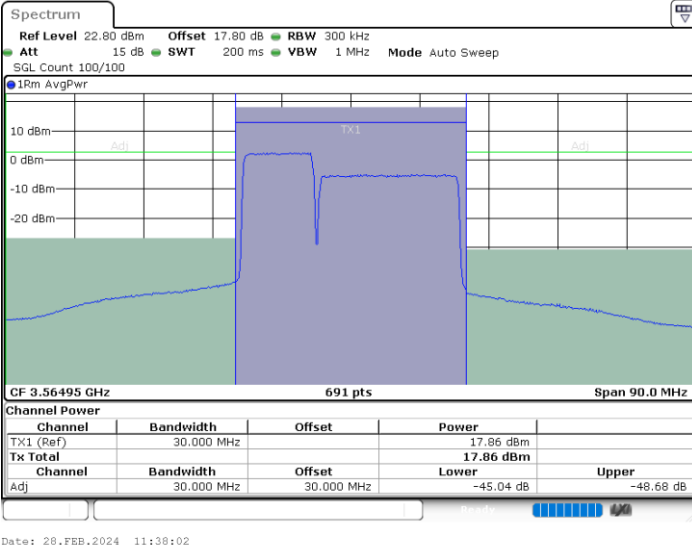

LTE Band 48C / 5MHz+20MHz

QPSK

Highest Channel / 1RB0 and 1RB99

Highest Channel / 1RB24 and 1RB0

Date: 28.FEB.2024 10:27:43

Date: 28.FEB.2024 10:31:23

Highest Channel / FullIRB

N/A

Date: 28.FEB.2024 10:26:58

LTE Band 48C / 10MHz+20MHz

QPSK

Lowest Channel / 1RB0 and 1RB99

Lowest Channel / 1RB49 and 1RB0

Lowest Channel / FullIRB

N/A

LTE Band 48C / 10MHz+20MHz

QPSK

Middle Channel / 1RB0 and 1RB99

Middle Channel / 1RB49 and 1RB0

Middle Channel / FullIRB

N/A

LTE Band 48C / 10MHz+20MHz

QPSK

Highest Channel / 1RB0 and 1RB99