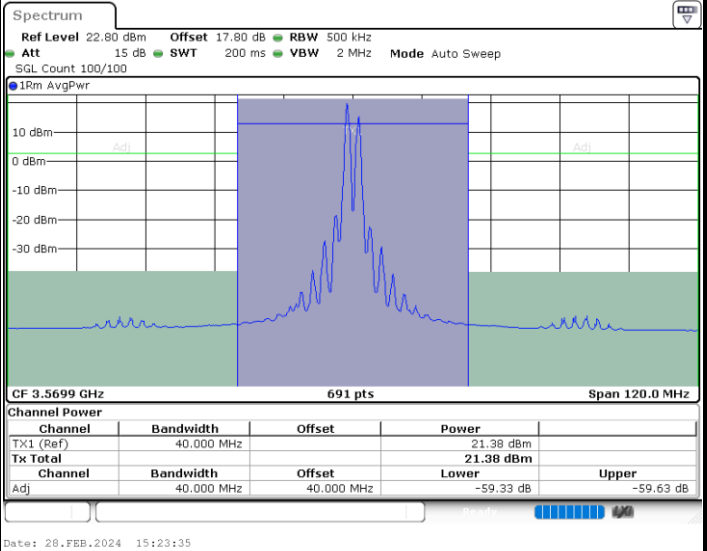

Middle Channel / 1RB99 and 1RB0

Middle Channel / FullIRB

N/A

LTE Band 48C / 20MHz+15MHz

QPSK

Highest Channel / 1RB0 and 1RB74

Highest Channel / 1RB99 and 1RB0

Date: 28.FEB.2024 14:59:31

Date: 28.FEB.2024 15:03:12

Highest Channel / FullIRB

N/A

Date: 28.FEB.2024 14:58:47

LTE Band 48C / 20MHz+20MHz

QPSK

Lowest Channel / 1RB0 and 1RB99

Lowest Channel / 1RB99 and 1RB0

Lowest Channel / FullIRB

N/A

LTE Band 48C / 20MHz+20MHz

QPSK

MiddleChannel / 1RB0 and 1RB99

Middle Channel / 1RB99 and 1RB0

Middle Channel / FullIRB

N/A

LTE Band 48C / 20MHz+20MHz

QPSK

Highest Channel / 1RB0 and 1RB99

Highest Channel / 1RB99 and 1RB0

Highest Channel / FullIRB

N/A

LTE Band 48C / 5MHz+20MHz

16QAM