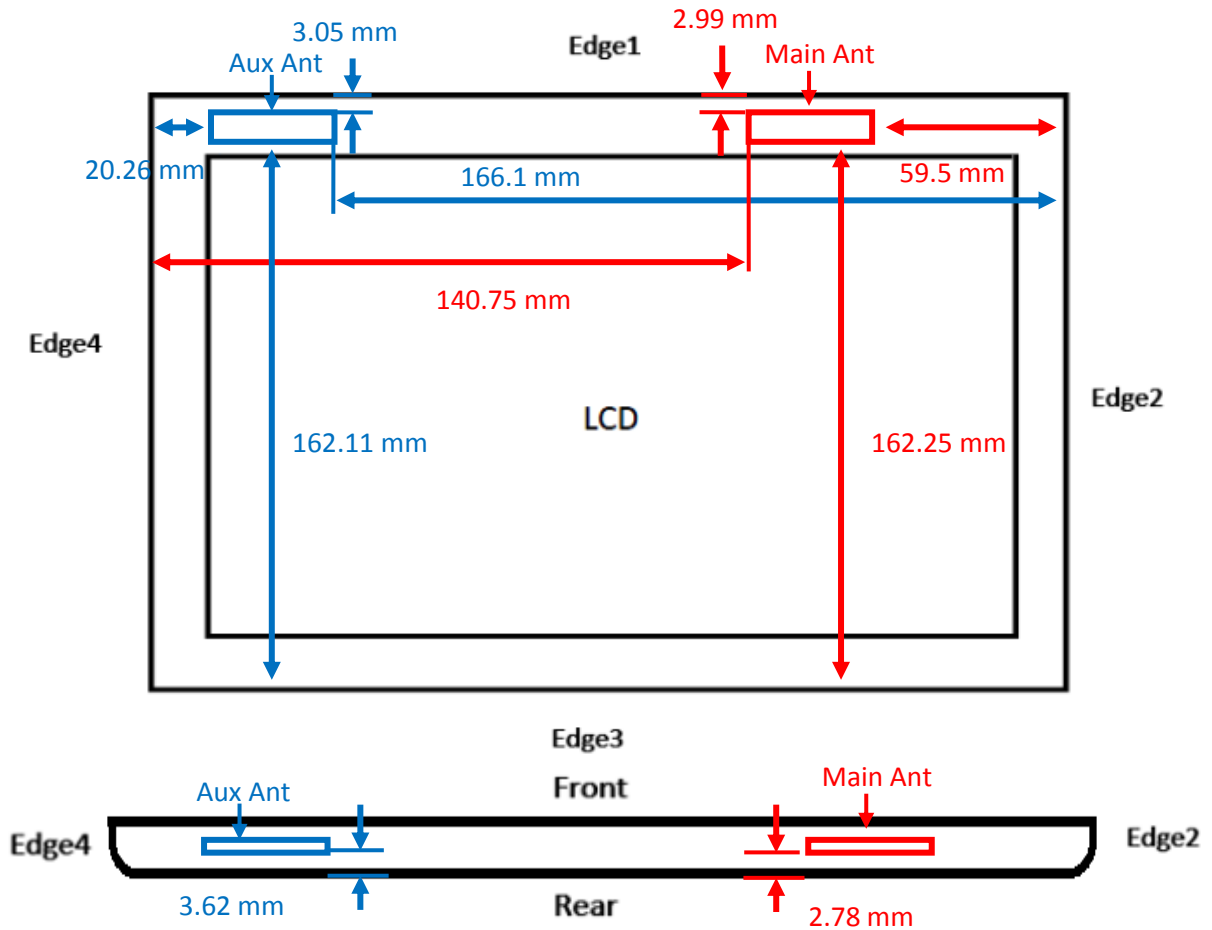

## Antenna Location

Separation Distance (mm)	Wi-Fi Antenna (Main)	Wi-Fi Antenna (Aux)
Top-Edge (Edge1)	2.99	3.05
Right-Edge (Edge2)	59.5	166.1
Bottom-Edge (Edge3)	162.25	162.11
Left-Edge (Edge4)	140.75	20.26
Rear Surface	2.78	3.62

## SETUP PHOTOS

Rear\_15mm

Edge1\_17mm

Rear

Edge1

**Edge2**