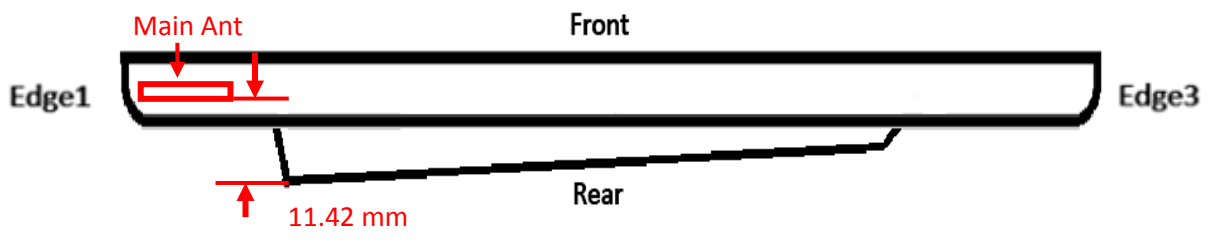

## Antenna Location

Separation Distance (mm)	Wi-Fi Antenna (Main)	Wi-Fi Antenna (Aux)
Top-Edge (Edge1)	2.99	3.05
Right-Edge (Edge2)	59.5	166.1
Bottom-Edge (Edge3)	162.25	162.11
Left-Edge (Edge4)	140.75	20.26
Rear Surface	2.78	3.62

## SETUP PHOTOS

Rear\_15mm

Edge1\_17mm

Rear

Edge1

**Edge2**