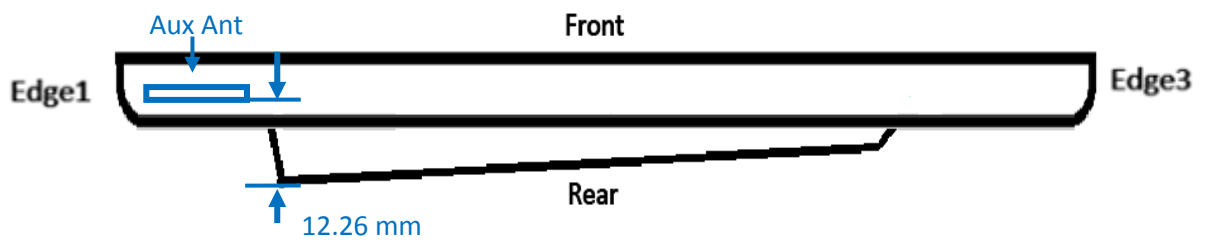

## Antenna Location

Separation Distance (mm)	Wi-Fi Antenna (Main)	Wi-Fi Antenna (Aux)
Top-Edge (Edge1)	2.99	3.05
Right-Edge (Edge2)	59.5	166.1
Bottom-Edge (Edge3)	162.25	162.11
Left-Edge (Edge4)	140.75	20.26
Rear Surface	2.78	3.62

## SETUP PHOTOS

Rear\_15mm

Edge1\_17mm

Rear

Edge1

**Edge2**