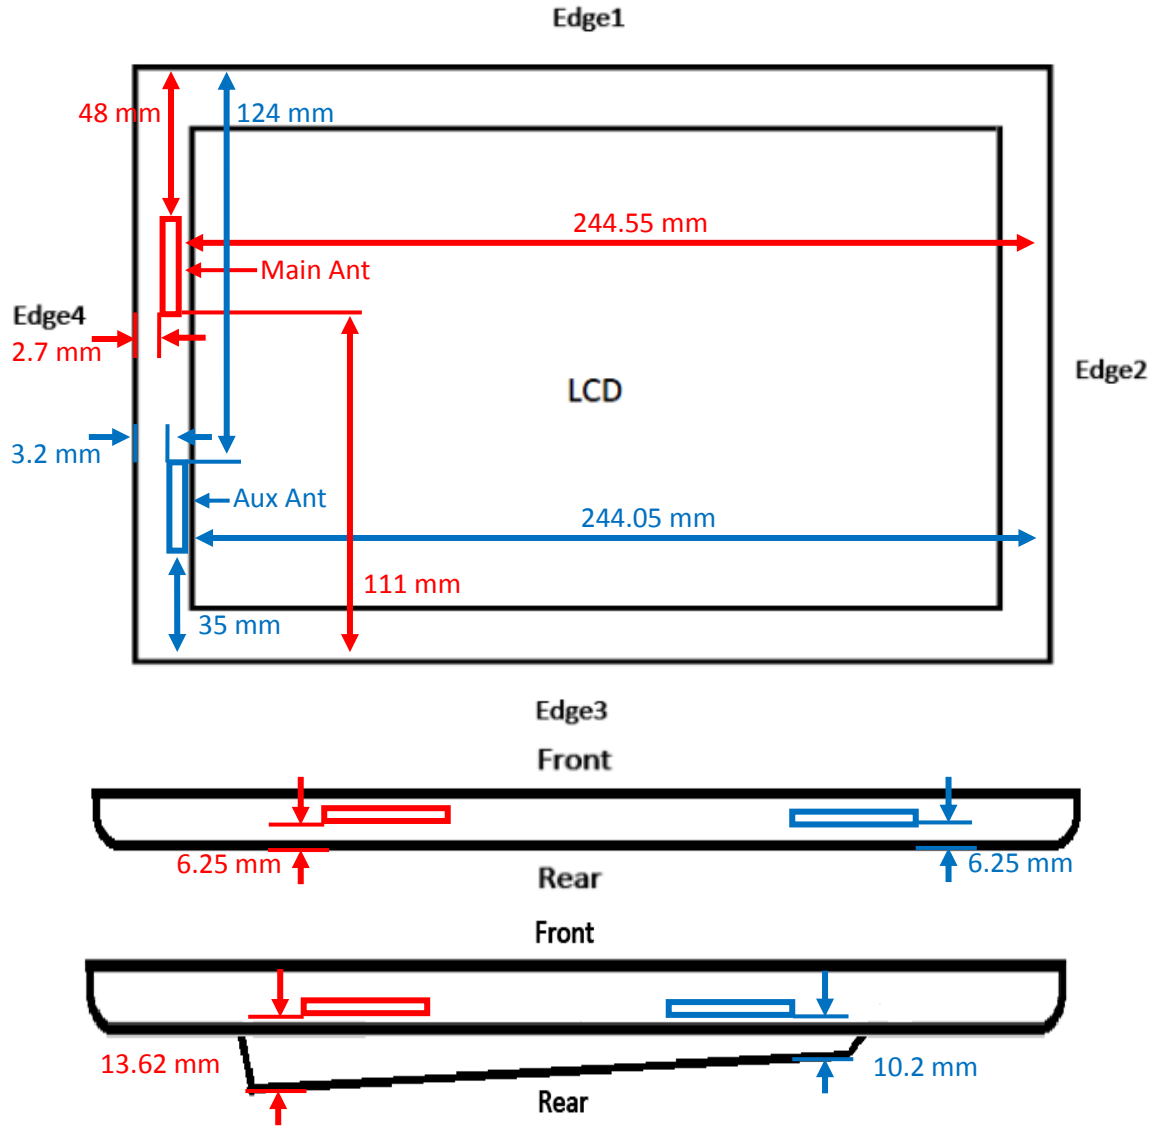

Antenna Location

Separation Distance (mm)	Wi-Fi Antenna (Main)	Wi-Fi Antenna (Aux)
Top-Edge (Edge1)	48	124
Right-Edge (Edge2)	244.55	244.05
Bottom-Edge (Edge3)	111	35
Left-Edge (Edge4)	2.7	3.2
Rear Surface	6.25	6.25

SETUP PHOTOS

Rear

Edge4

EUT Photos