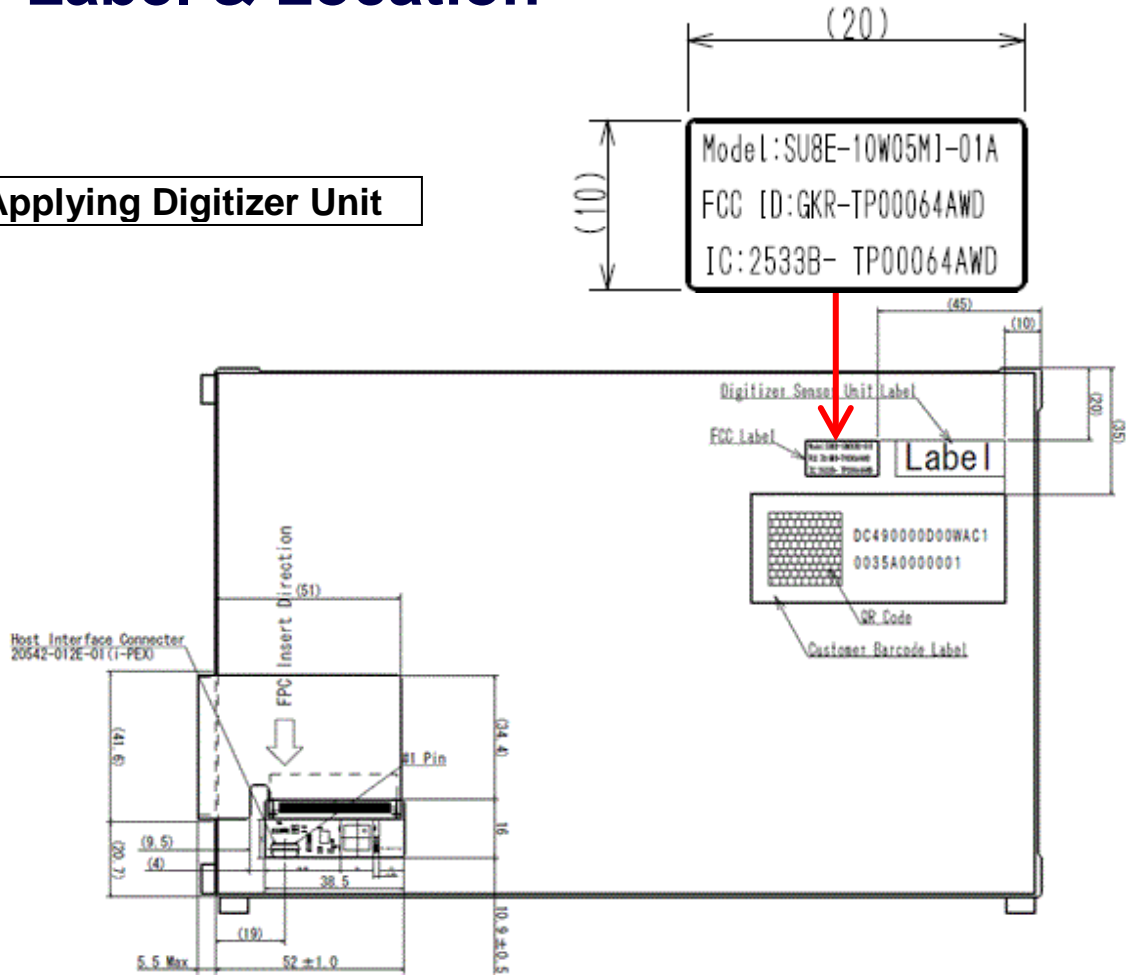

ID Label & Location

Applying Digitizer Unit

Host PC label:

Bottom view

Contains Transmitter Module:
 FCC ID: GKR-TP00064AWD
 IC: 2533B-TP00064AWD