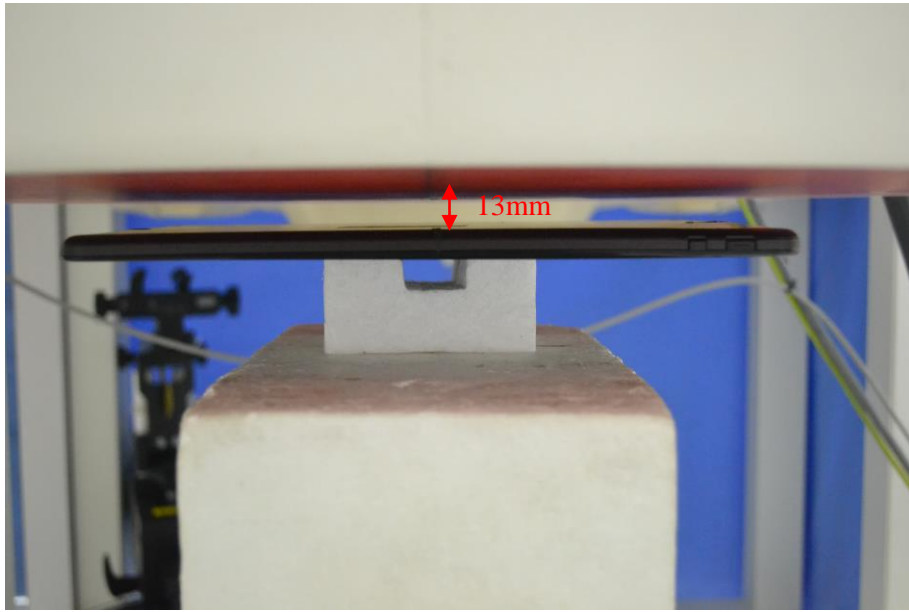

Antenna Location

Separation Distance (mm)	WWAN Antenna
Top-Edge (Edge1)	2.43
Right-Edge (Edge2)	53.05
Bottom-Edge (Edge3)	162.8
Left-Edge (Edge4)	138.45
Rear Surface	6.2

Setup Photos

Rear position

Edge1 position

Rear position_13mm

Edge1 position_11mm

EUT Photos