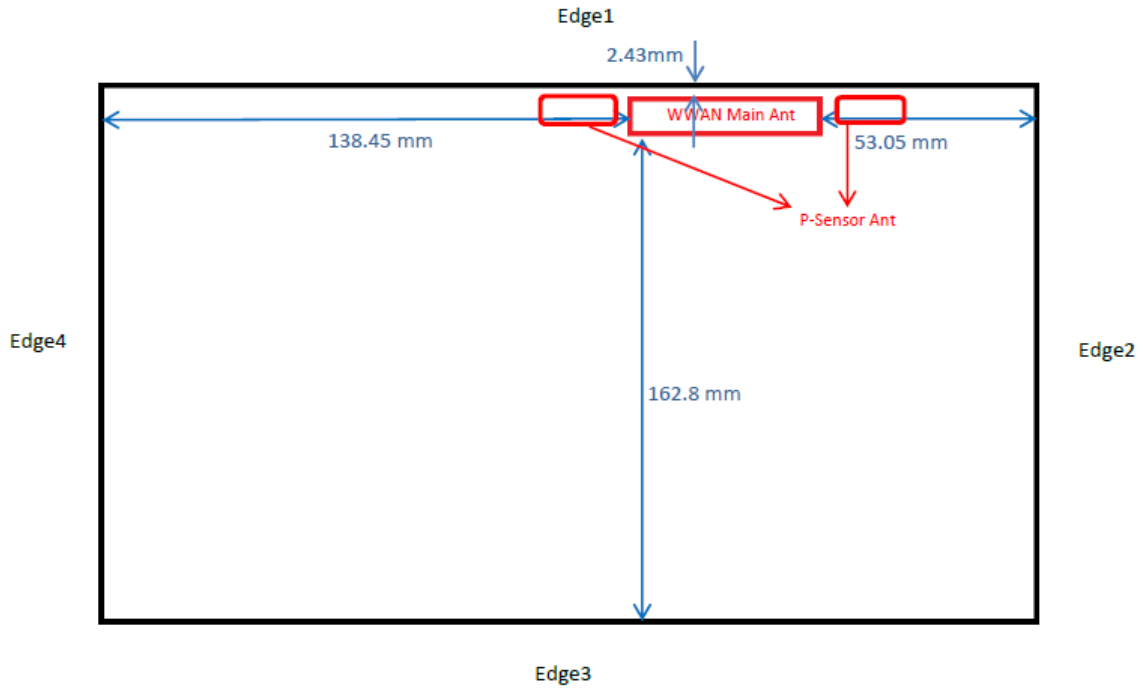

Antenna Location

Separation Distance (mm)	WWAN Antenna
Top-Edge (Edge1)	2.43
Right-Edge (Edge2)	53.05
Bottom-Edge (Edge3)	162.8
Left-Edge (Edge4)	138.45
Rear Surface	6.2

Setup Photos

Rear position

Edge1 position

Rear position_13mm

Edge1 position_11mm

EUT Photos