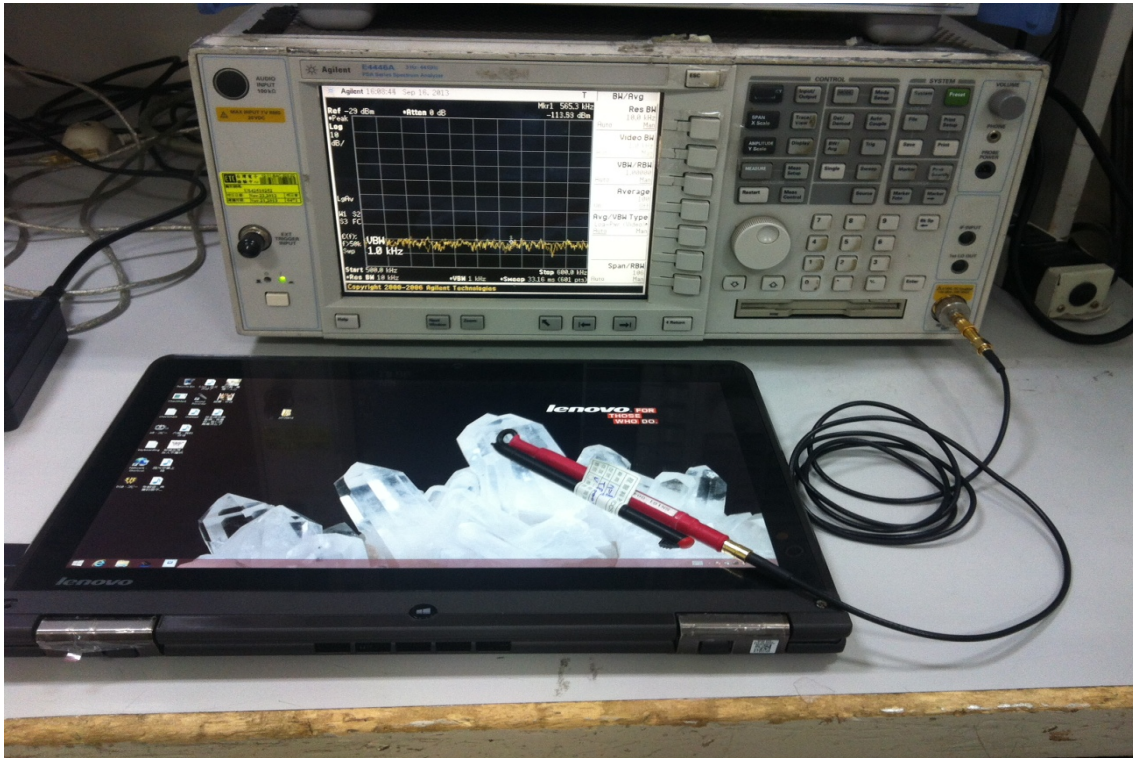

9 APPENDIX I PHOTOGRAPHS OF TEST SETUP CONDUCTED EMISSION SETUP PHOTOS

Radiated Emission Set up Photos

Below 30MHz

Above 30MHz ~ 1GHz

Powerline Conducted Emissions Setup Photos