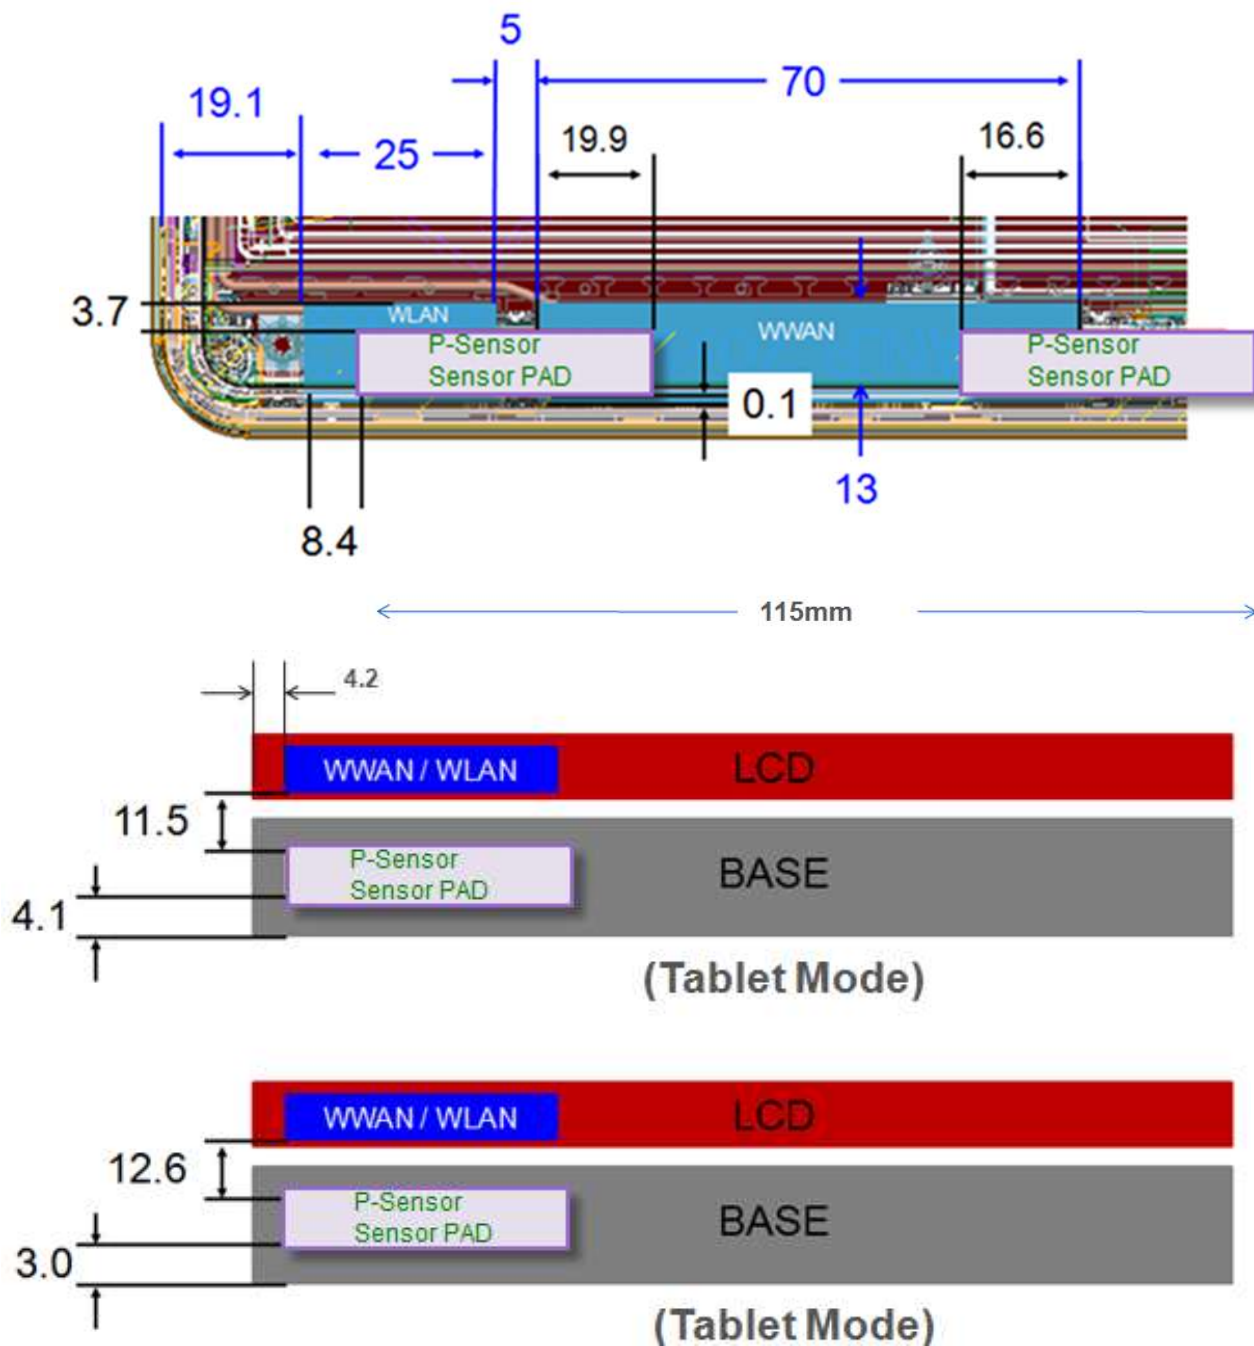

17. External/Host Device Photos

Front View of the DUT

Rear View of the DUT

18. Antenna Locations & Separation Distances

19. Proximity Sensor Location

20. Setup Photos

Body - Rear w/ 0 mm Separation

Body - Rear w/ 10 mm Separation

Body – Edge 1 w/ 0 mm Separation

Body Edge 1 - w/ 10 mm Separation

END OF REPORT