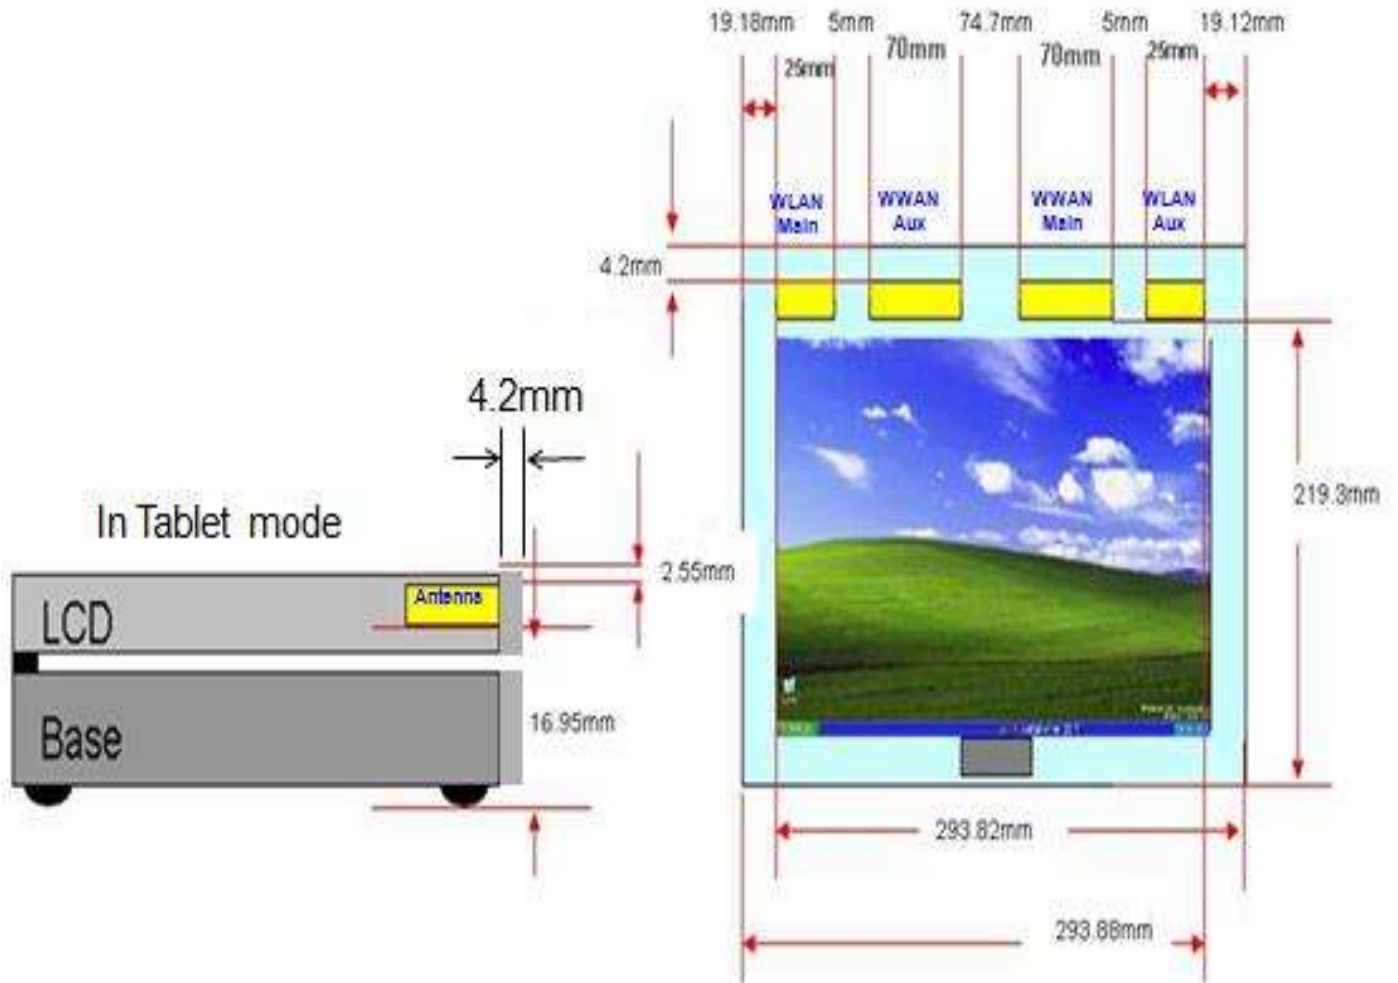

17. External/Host Device Photos

Front View of the DUT

Rear View of the DUT

18. Antenna Locations & Separation Distances

19. Proximity Sensor Location

20. Setup Photos

Body - Rear w/ 0 mm Separation

Body - Rear w/ 10 mm Separation

Body – Edge 1 w/ 0 mm Separation

Body Edge 1 - w/ 10 mm Separation

END OF REPORT