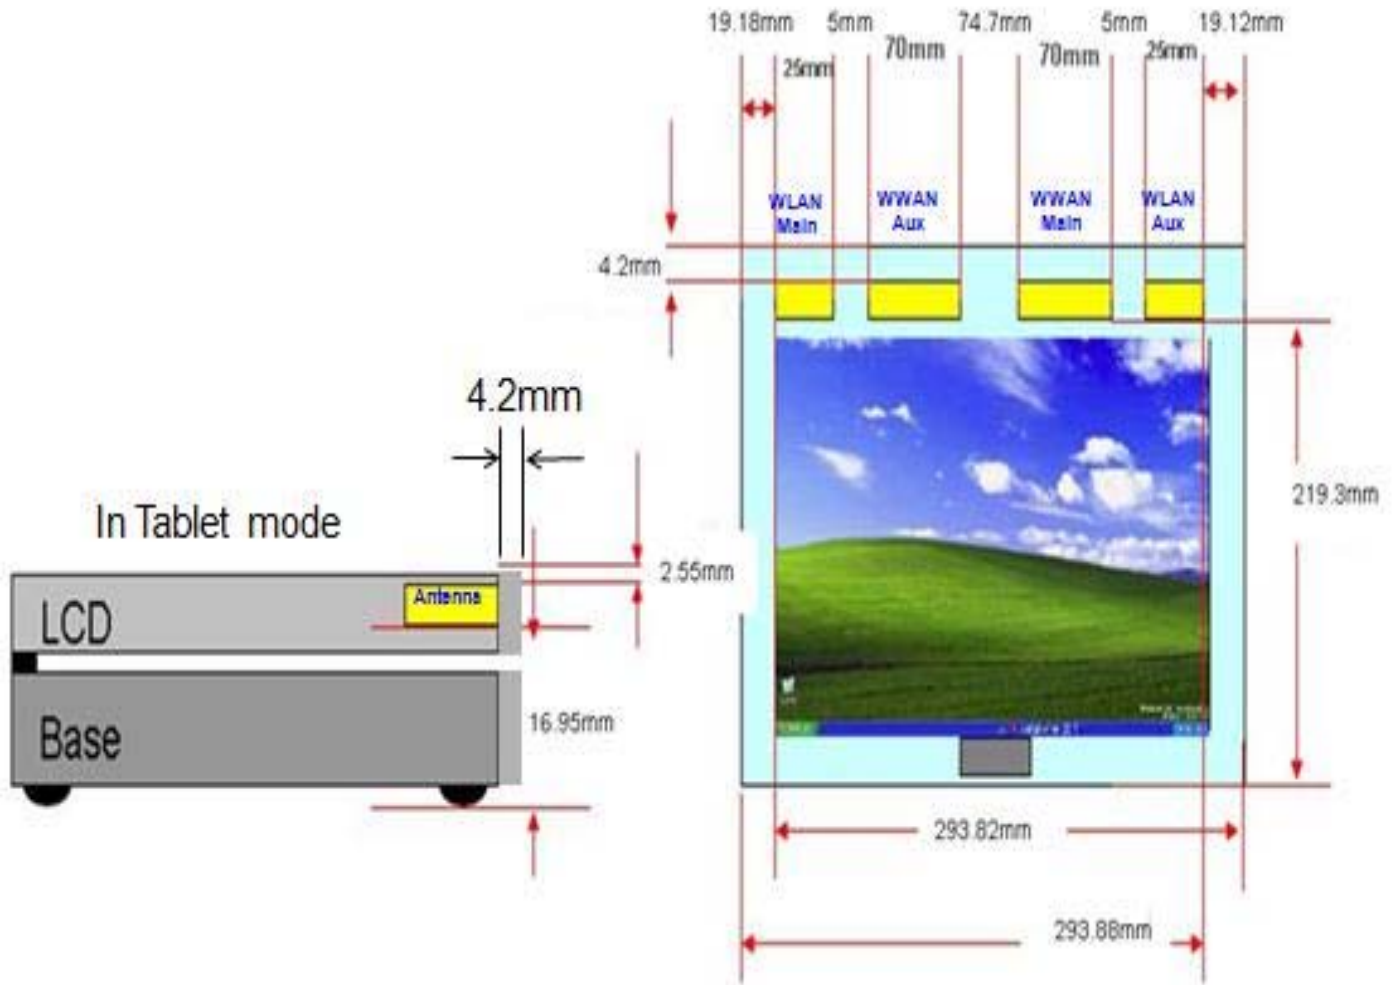

18. Antenna Locations & Separation Distances