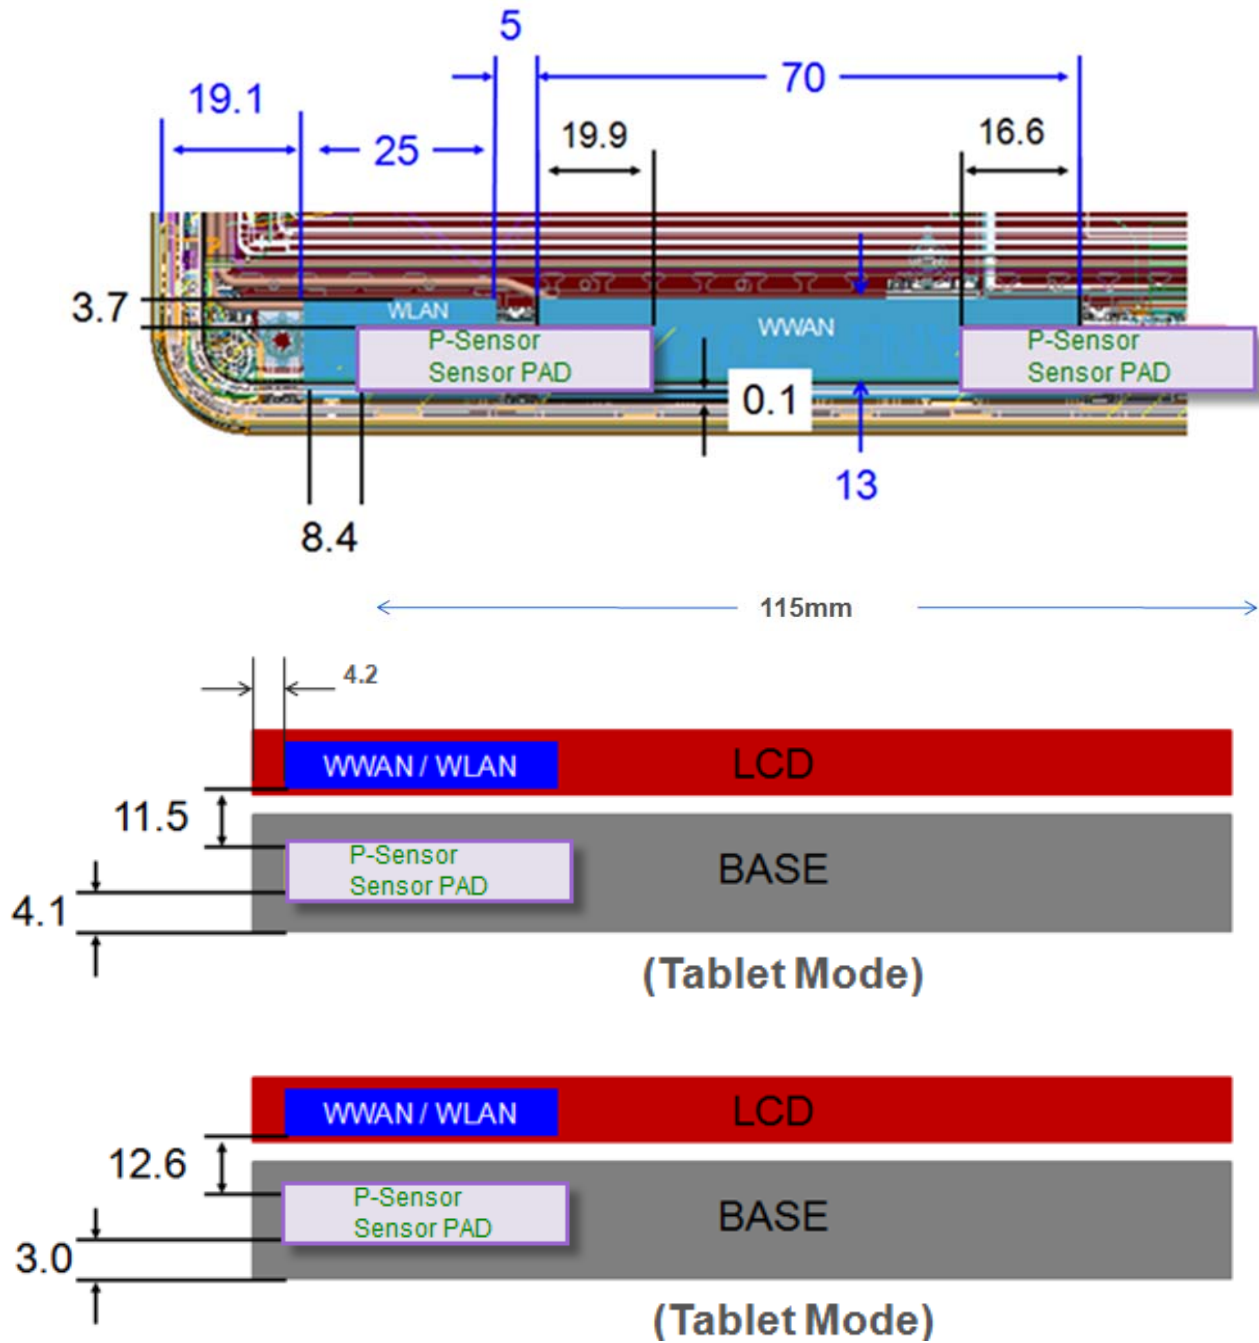

## 17. External/Host Device Photos

Front View of the DUT

Rear View of the DUT

### 18. Antenna Locations & Separation Distances

### 19. Proximity sensor location

## 20. Setup Photos

Body - Rear w/ 0 mm Separation

Body - Rear w/ 10 mm Separation

Body – Edge 1 w/ 0 mm Separation

Body Edge 1 - w/ 10 mm Separation

**END OF REPORT**