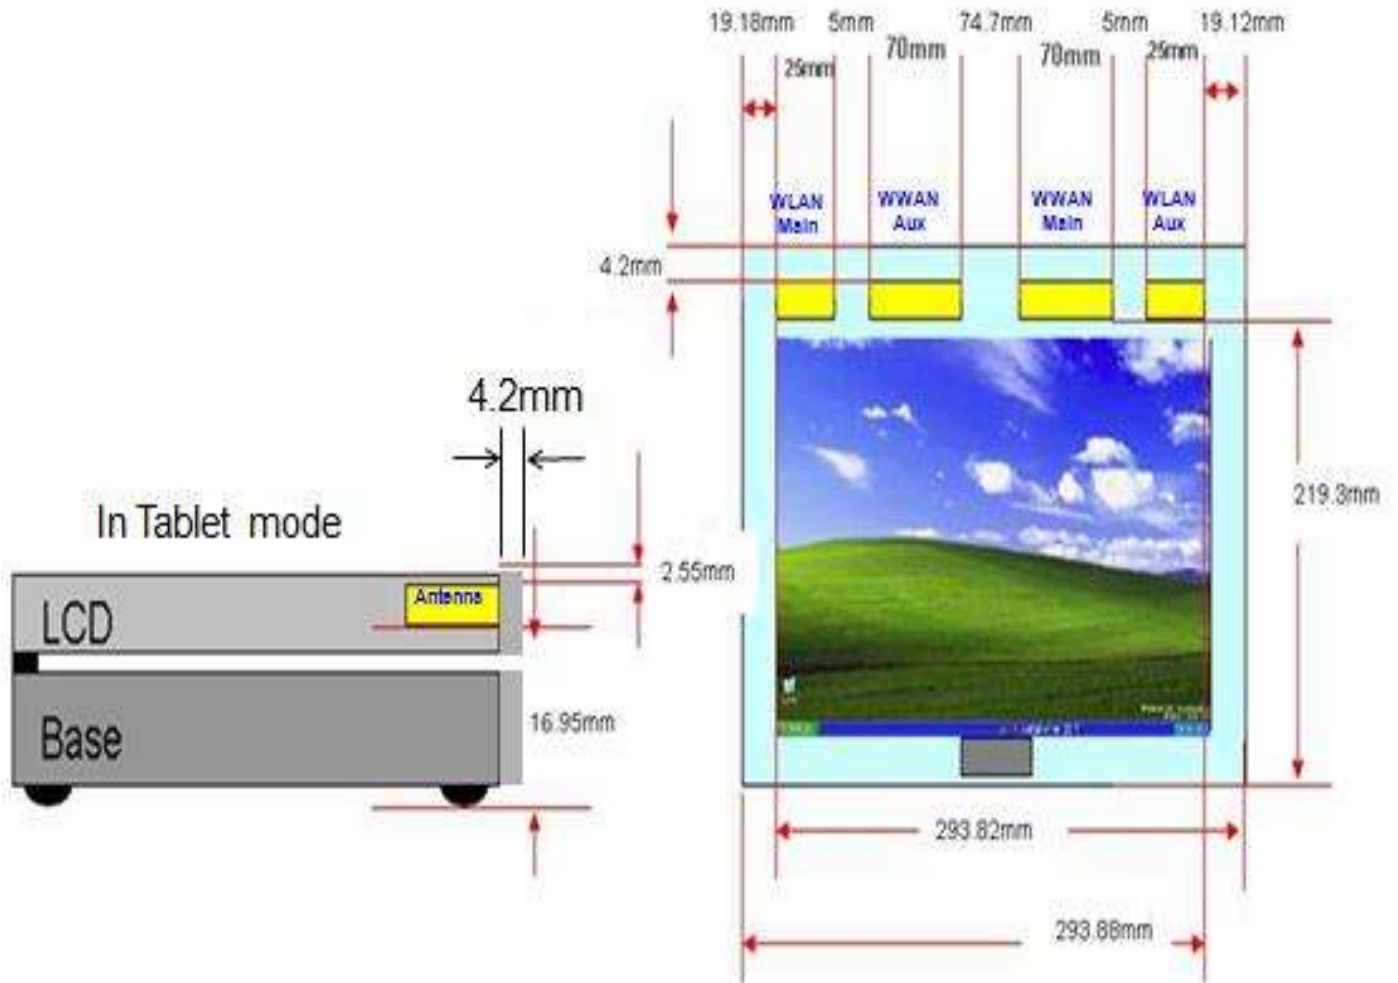

17. External/Host Device Photos

Front View of the DUT

Rear View of the DUT

18. Antenna Locations & Separation Distances

19. Proximity Sensor Location

20. Setup Photos

Body - Rear w/ 0 mm Separation

Body - Rear w/ 10 mm Separation

Body – Edge 1 (secondary landscape) w/ 0 mm Separation

Body Edge 1 (secondary landscape) - w/ 10 mm Separation

END OF REPORT