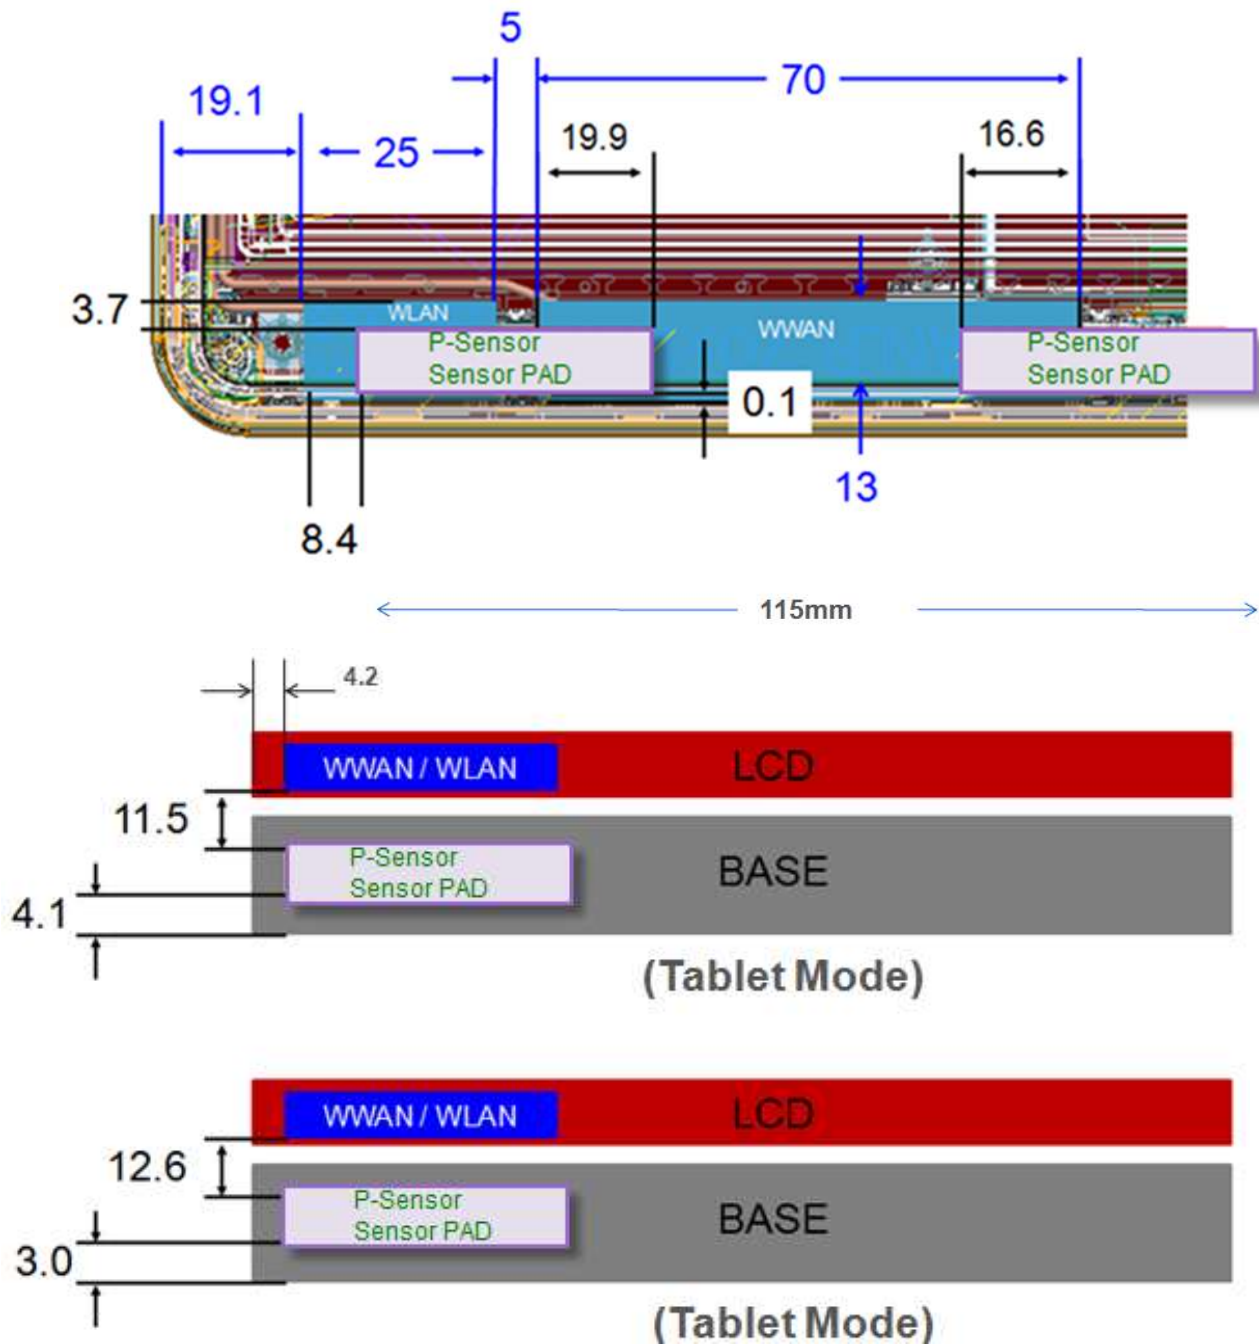

17. External/Host Device Photos

Front View of the DUT

Rear View of the DUT

18. Antenna Locations & Separation Distances

19. Proximity Sensor Location

20. Setup Photos

Body - Rear w/ 0 mm Separation

Body - Rear w/ 10 mm Separation

Body – Edge 1 (secondary landscape) w/ 0 mm Separation

Body Edge 1 (secondary landscape) - w/ 10 mm Separation

END OF REPORT