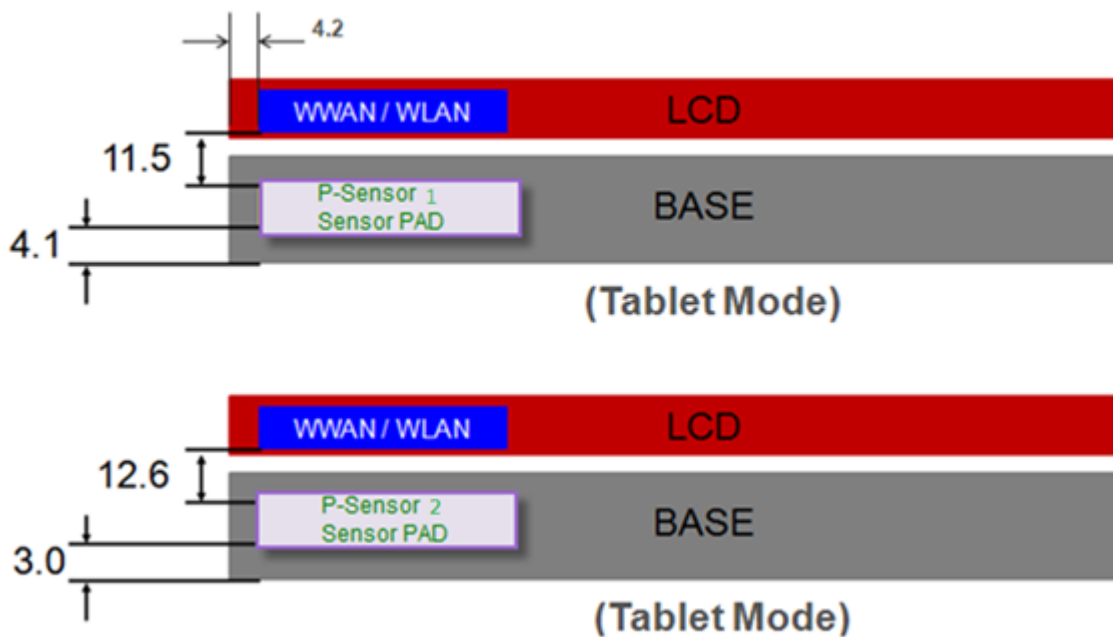

## 17. External/Host Device Photos

Front View of the DUT

Rear View of the DUT

### 18. Antenna Locations & Separation Distances

### 19. Proximity sensor location

Plan view from the base

Viewed from Edge 4