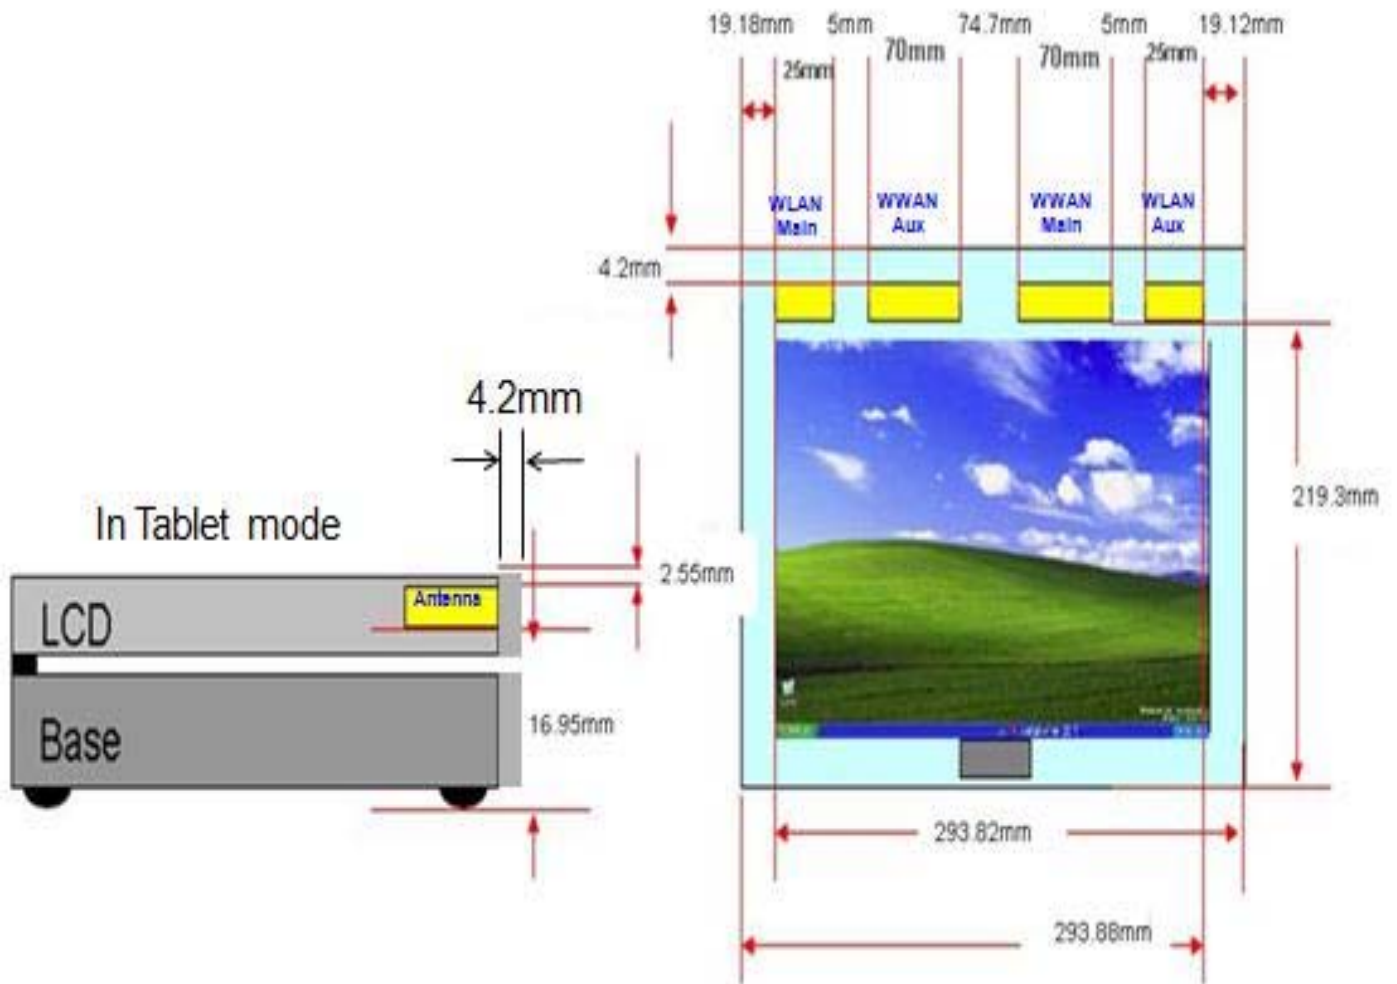

## 17. External/Host Device Photos

Front View of the DUT

Rear View of the DUT

### 19. Proximity sensor location

Plan view from the base

Viewed from Edge 4

## 20. Setup Photos

Body - Rear w/ 0 mm Separation

Body - Rear w/ 10 mm Separation

Body – Edge 1 w/ 0 mm Separation

Body Edge 1 - w/ 10 mm Separation

**END OF REPORT**