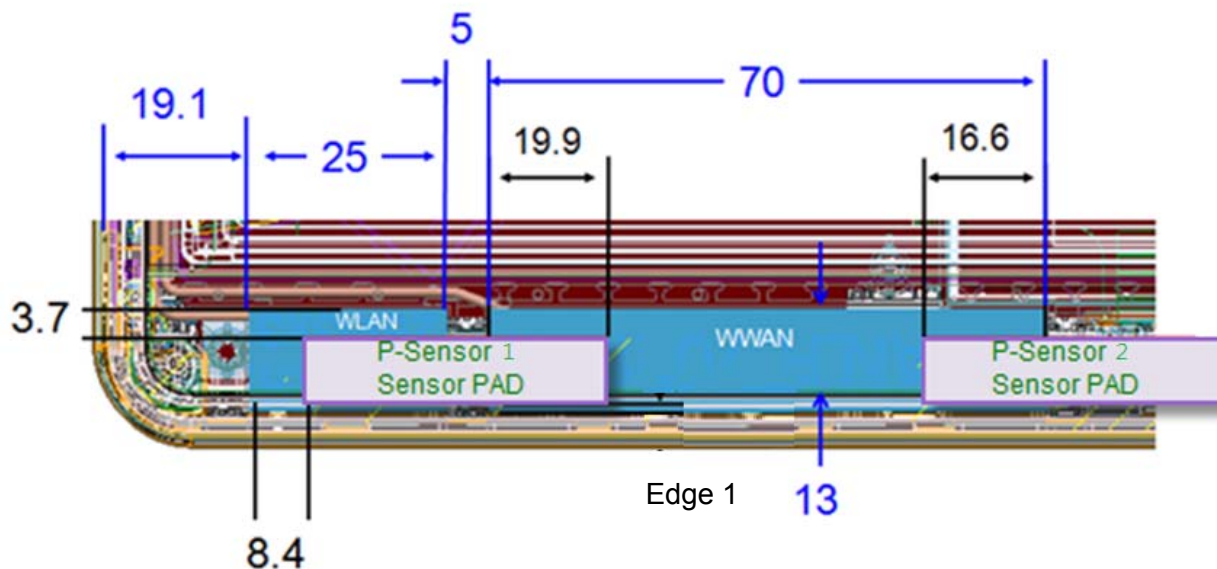

## 17. External/Host Device Photos

Front View of the DUT

Rear View of the DUT

### 18. Antenna Locations & Separation Distances

### 19. Proximity sensor location

Plan view from the base

Viewed from Edge 4

## 20. Setup Photos

Body - Rear w/ 0 mm Separation

Body - Rear w/ 10 mm Separation

Body – Edge 1 w/ 0 mm Separation

Body Edge 1 - w/ 10 mm Separation

**END OF REPORT**