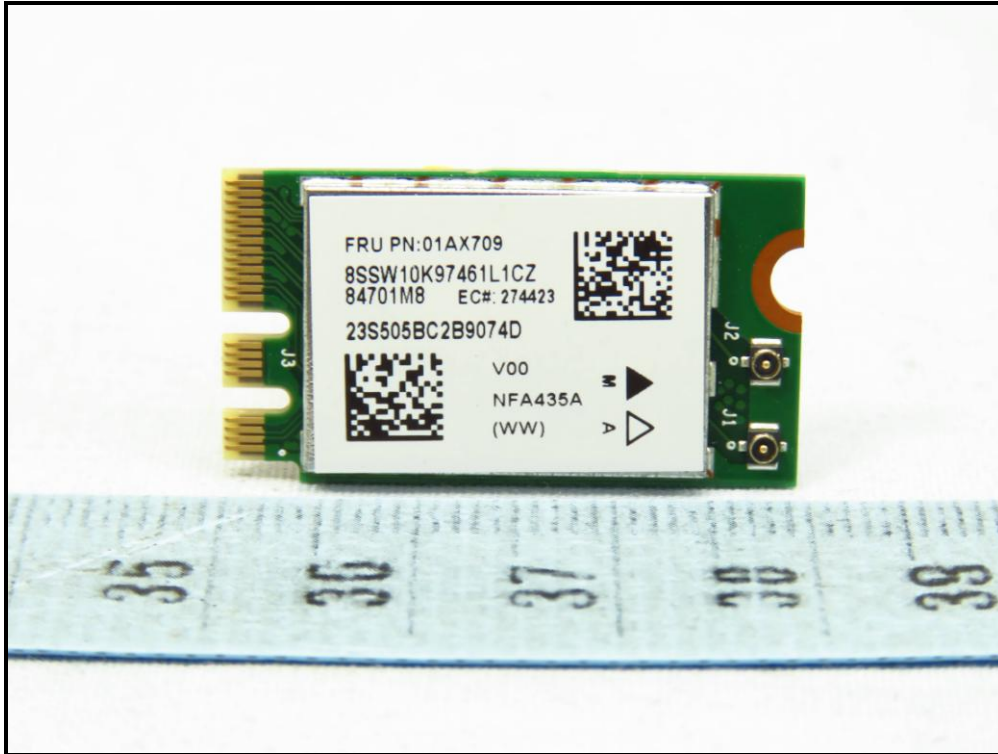

CONSTRUCTION PHOTOS OF EUT

Wi-Fi + BT Module (Wi-Fi+BT)

Brand Name: Qualcomm Atheros / Model Name: QCNFA435

Host

Brand Name: Compal / Host Model: SHC-100