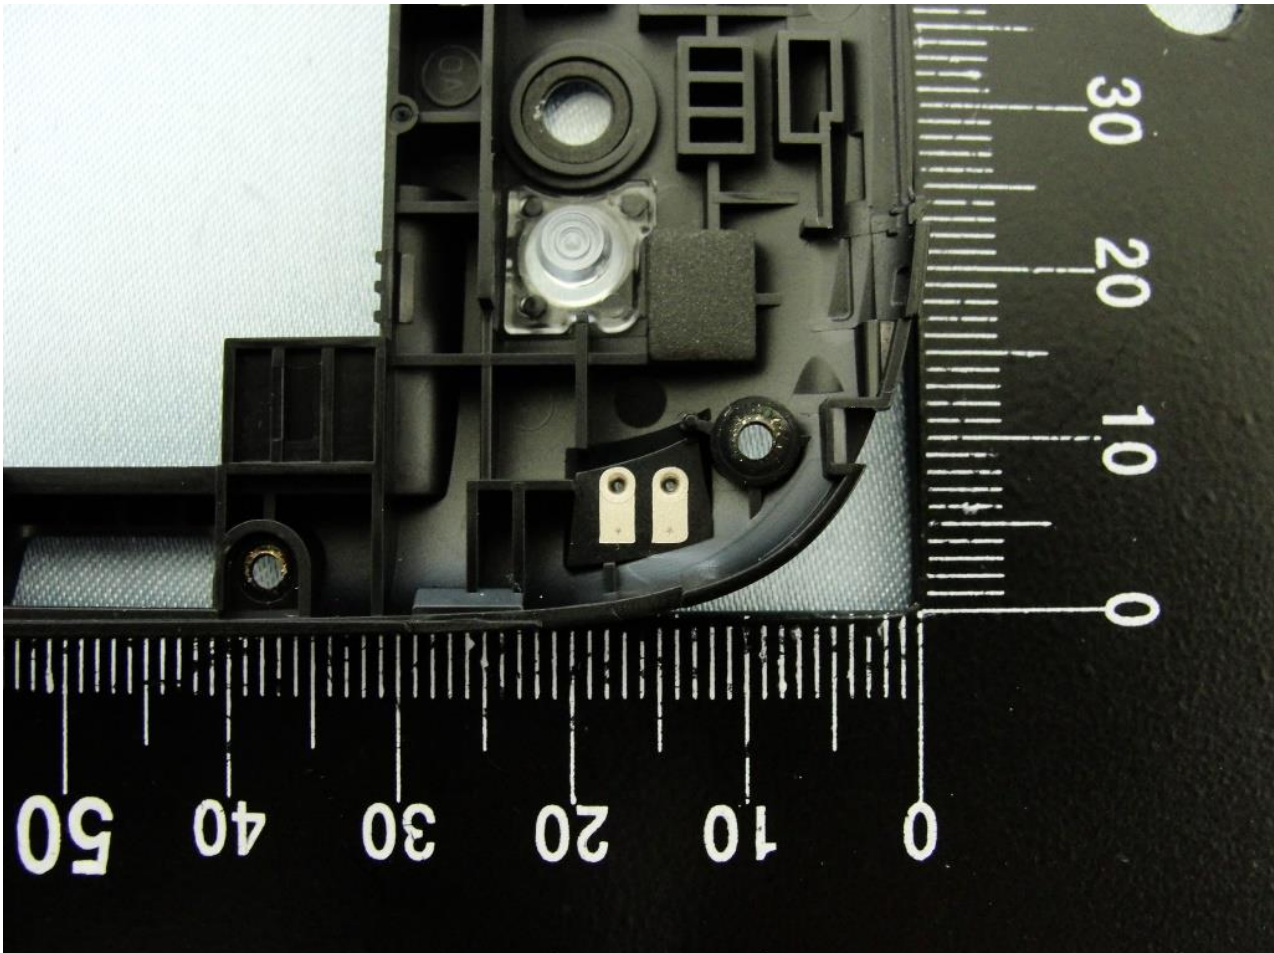

Brand Name: SDBG / Model Name: i4900