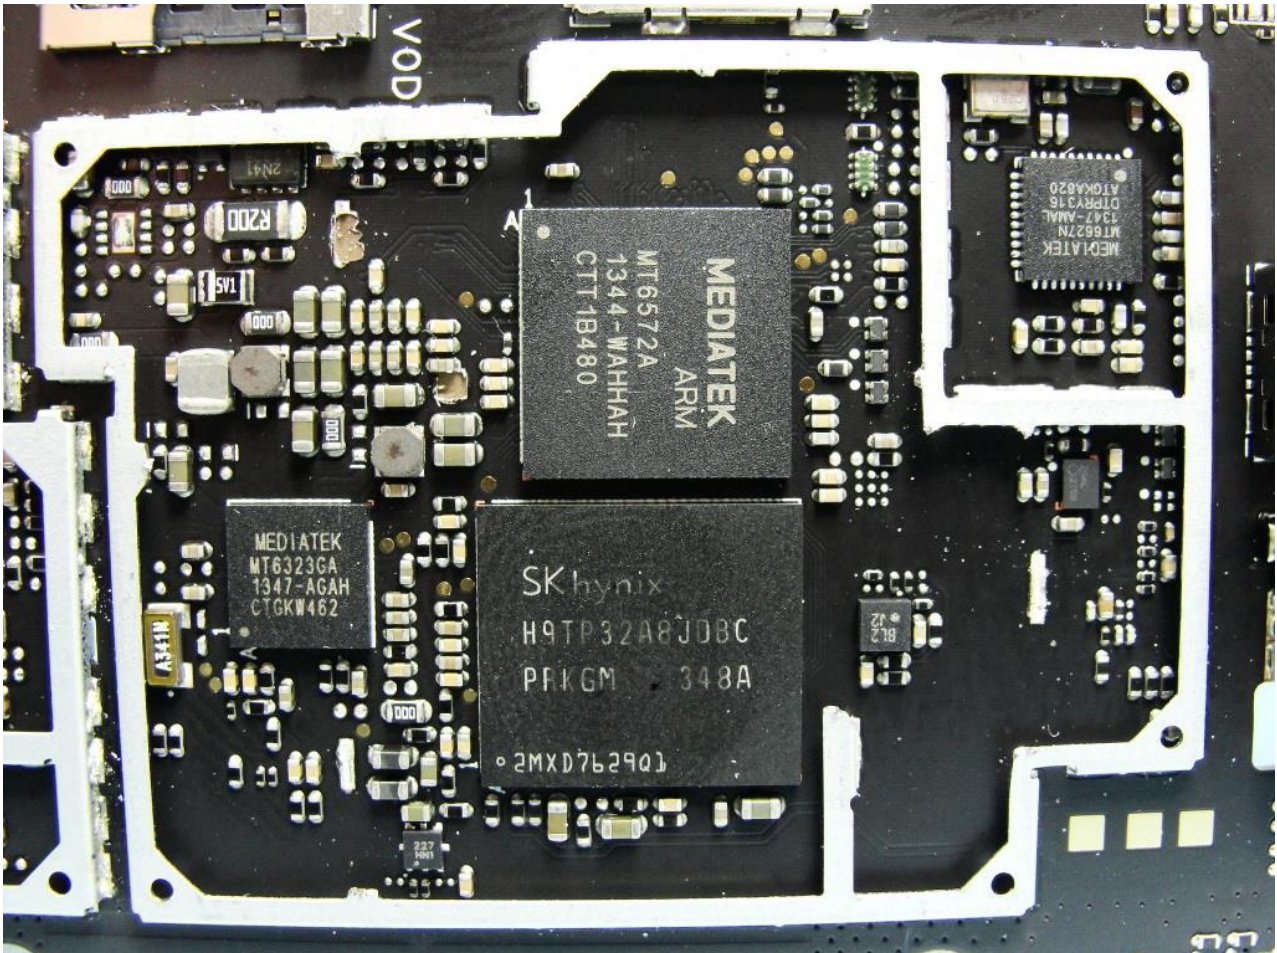

3. Internal Photograph of EUT

Brand Name: SDBG / Model Name: i4900

Brand Name: SDBG / Model Name: i4900

Brand Name: SDBG / Model Name: i4900

Sample 1

Brand Name: SDBG / Model Name: i4900

Brand Name: SDBG / Model Name: i4900

Brand Name: SDBG / Model Name: i4900

Brand Name: SDBG / Model Name: i4900

Brand Name: SDBG / Model Name: i4900

Brand Name: SDBG / Model Name: i4900

Sample 2

Brand Name: SDBG / Model Name: i4900

Brand Name: SDBG / Model Name: i4900

Brand Name: SDBG / Model Name: i4900

Brand Name: SDBG / Model Name: i4900

Brand Name: SDBG / Model Name: i4900

Brand Name: SDBG / Model Name: i4900

WWAN Antenna

Brand Name: SDBG / Model Name: i4900

Brand Name: SDBG / Model Name: i4900