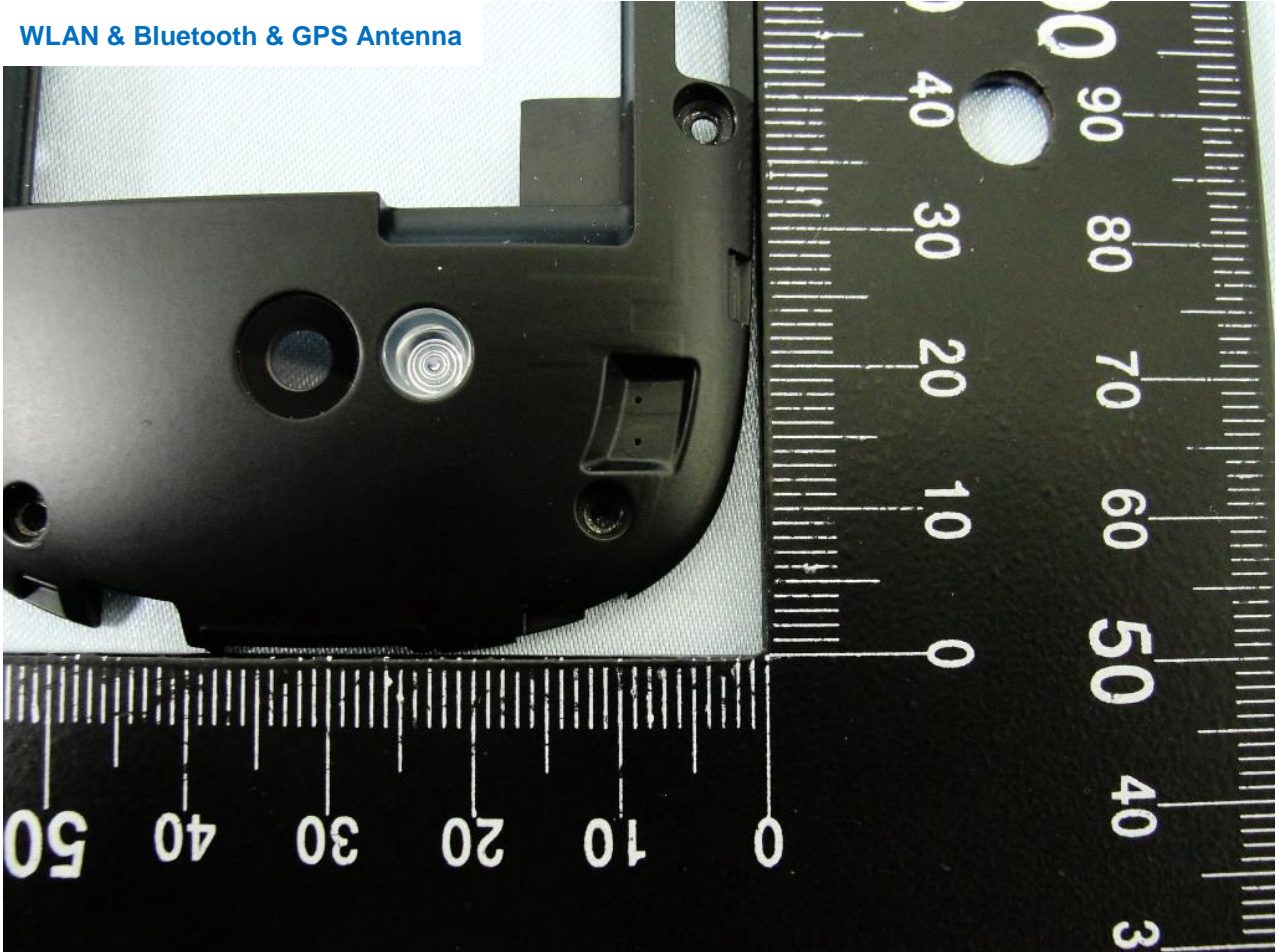

Brand Name: SDBG / Model Name: i4900

WLAN & Bluetooth & GPS Antenna