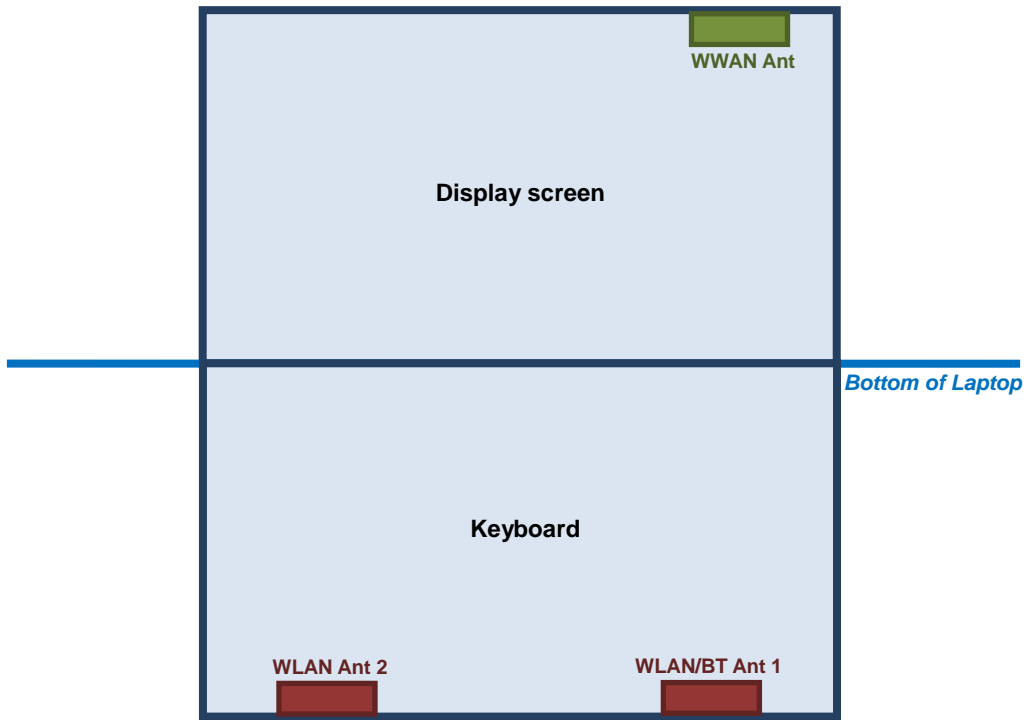

Appendix D. Antenna Location

The separation distance for antenna to edge :

Antenna	To Bottom of Laptop (mm) (Include Bumper)
WWAN Antenna	194.69
WLAN/BT Antenna 1	13
WLAN Antenna 2	13

Appendix D. SAR Test Setup Photos**Bottom of Laptop at 0 mm**